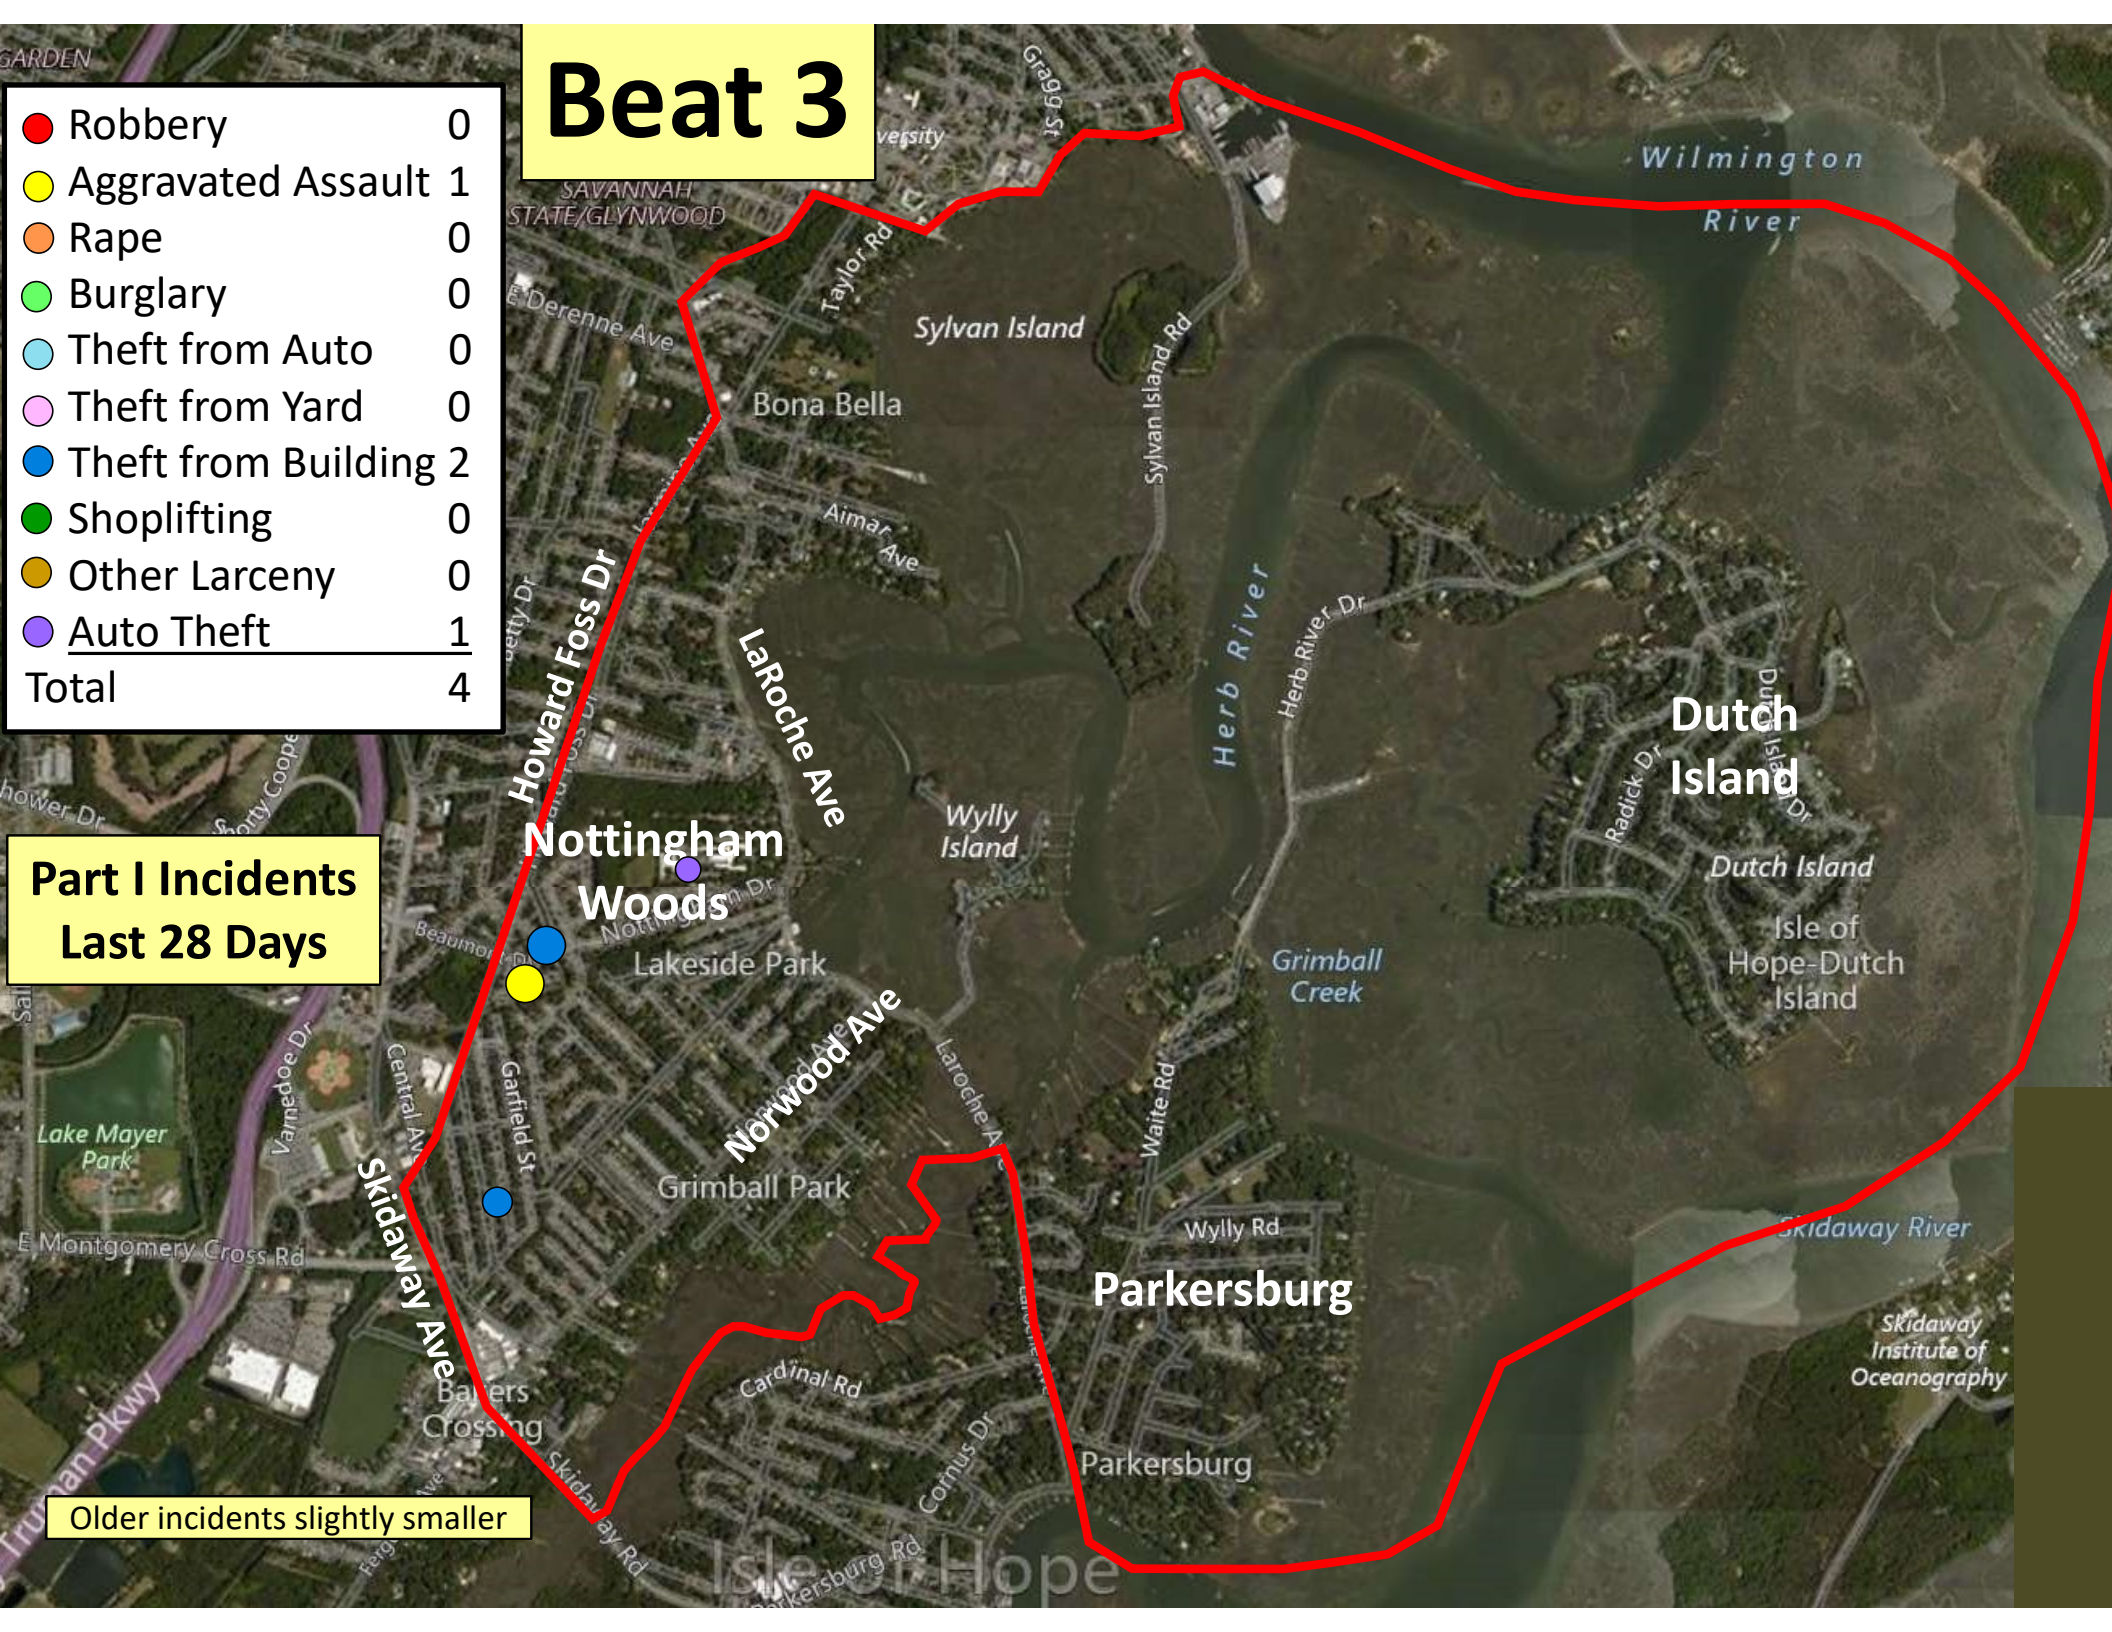

Beat 3

● Robbery	0
● Aggravated Assault	1
● Rape	0
● Burglary	0
● Theft from Auto	0
● Theft from Yard	0
● Theft from Building	2
● Shoplifting	0
● Other Larceny	0
● Auto Theft	1
Total	4

Part I Incidents Last 28 Days

Older incidents slightly smaller