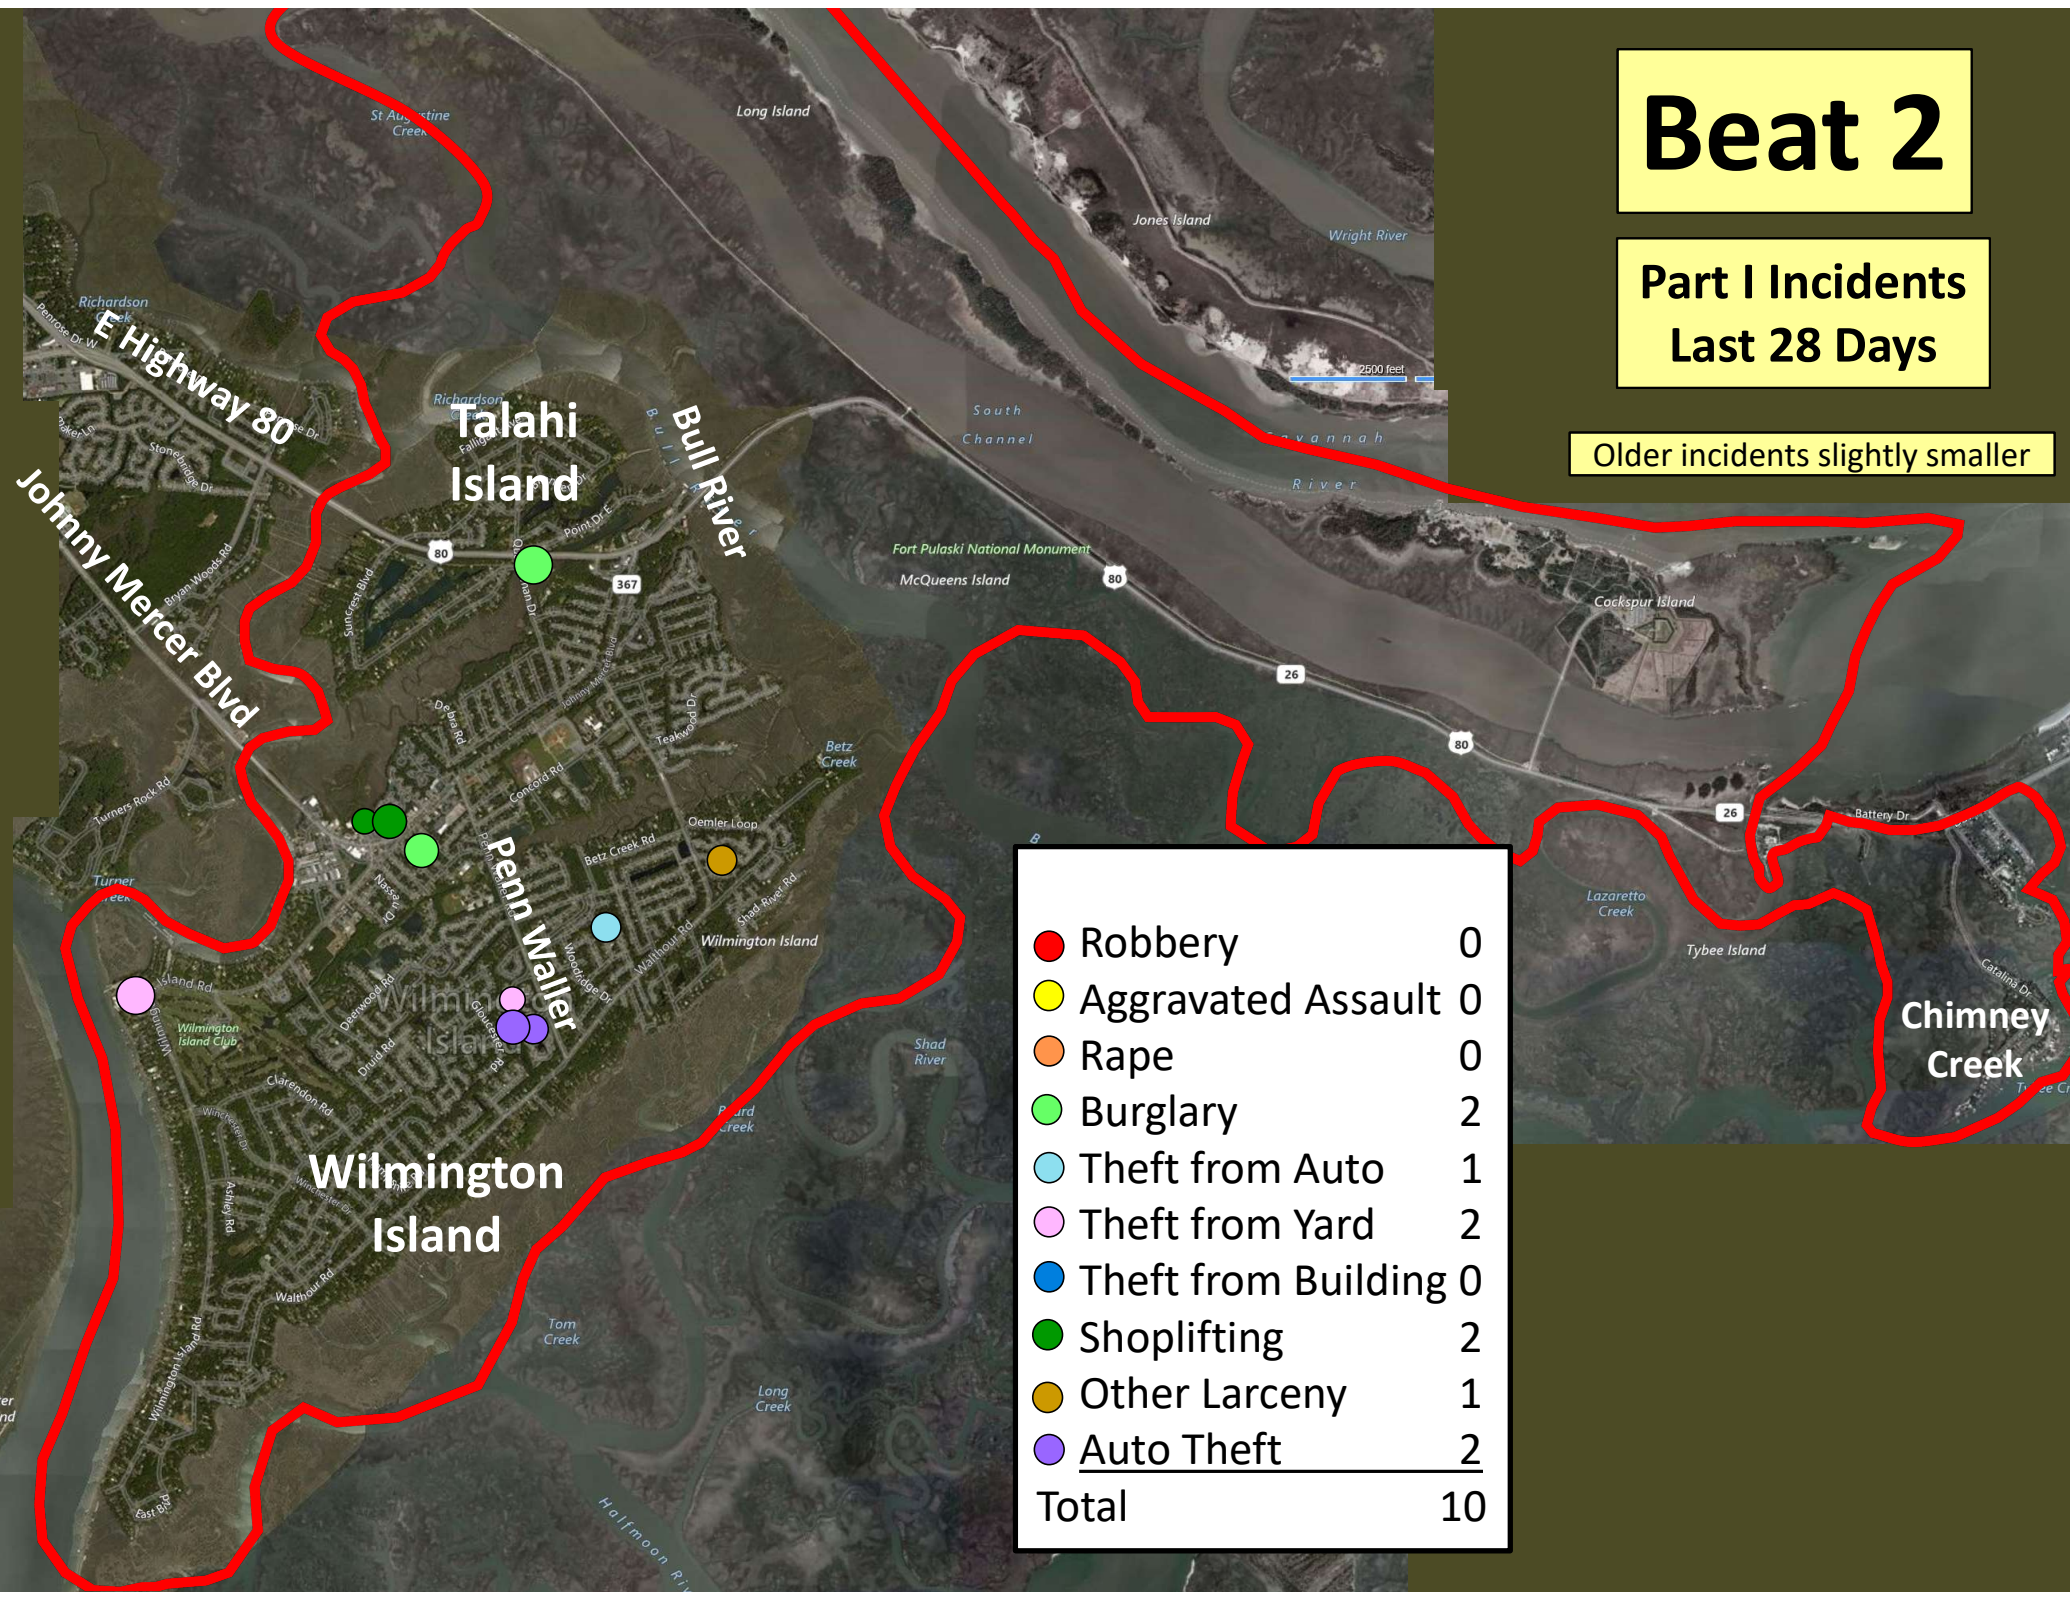

Older incidents slightly smaller

# Beat 2

Part I Incidents  
Last 28 Days

Older incidents slightly smaller

● Robbery	0
● Aggravated Assault	0
● Rape	0
● Burglary	2
● Theft from Auto	1
● Theft from Yard	2
● Theft from Building	0
● Shoplifting	2
● Other Larceny	1
● <u>Auto Theft</u>	2
<b>Total</b>	<b>10</b>

## Part I Incidents Last 28 Days

Older incidents slightly smaller