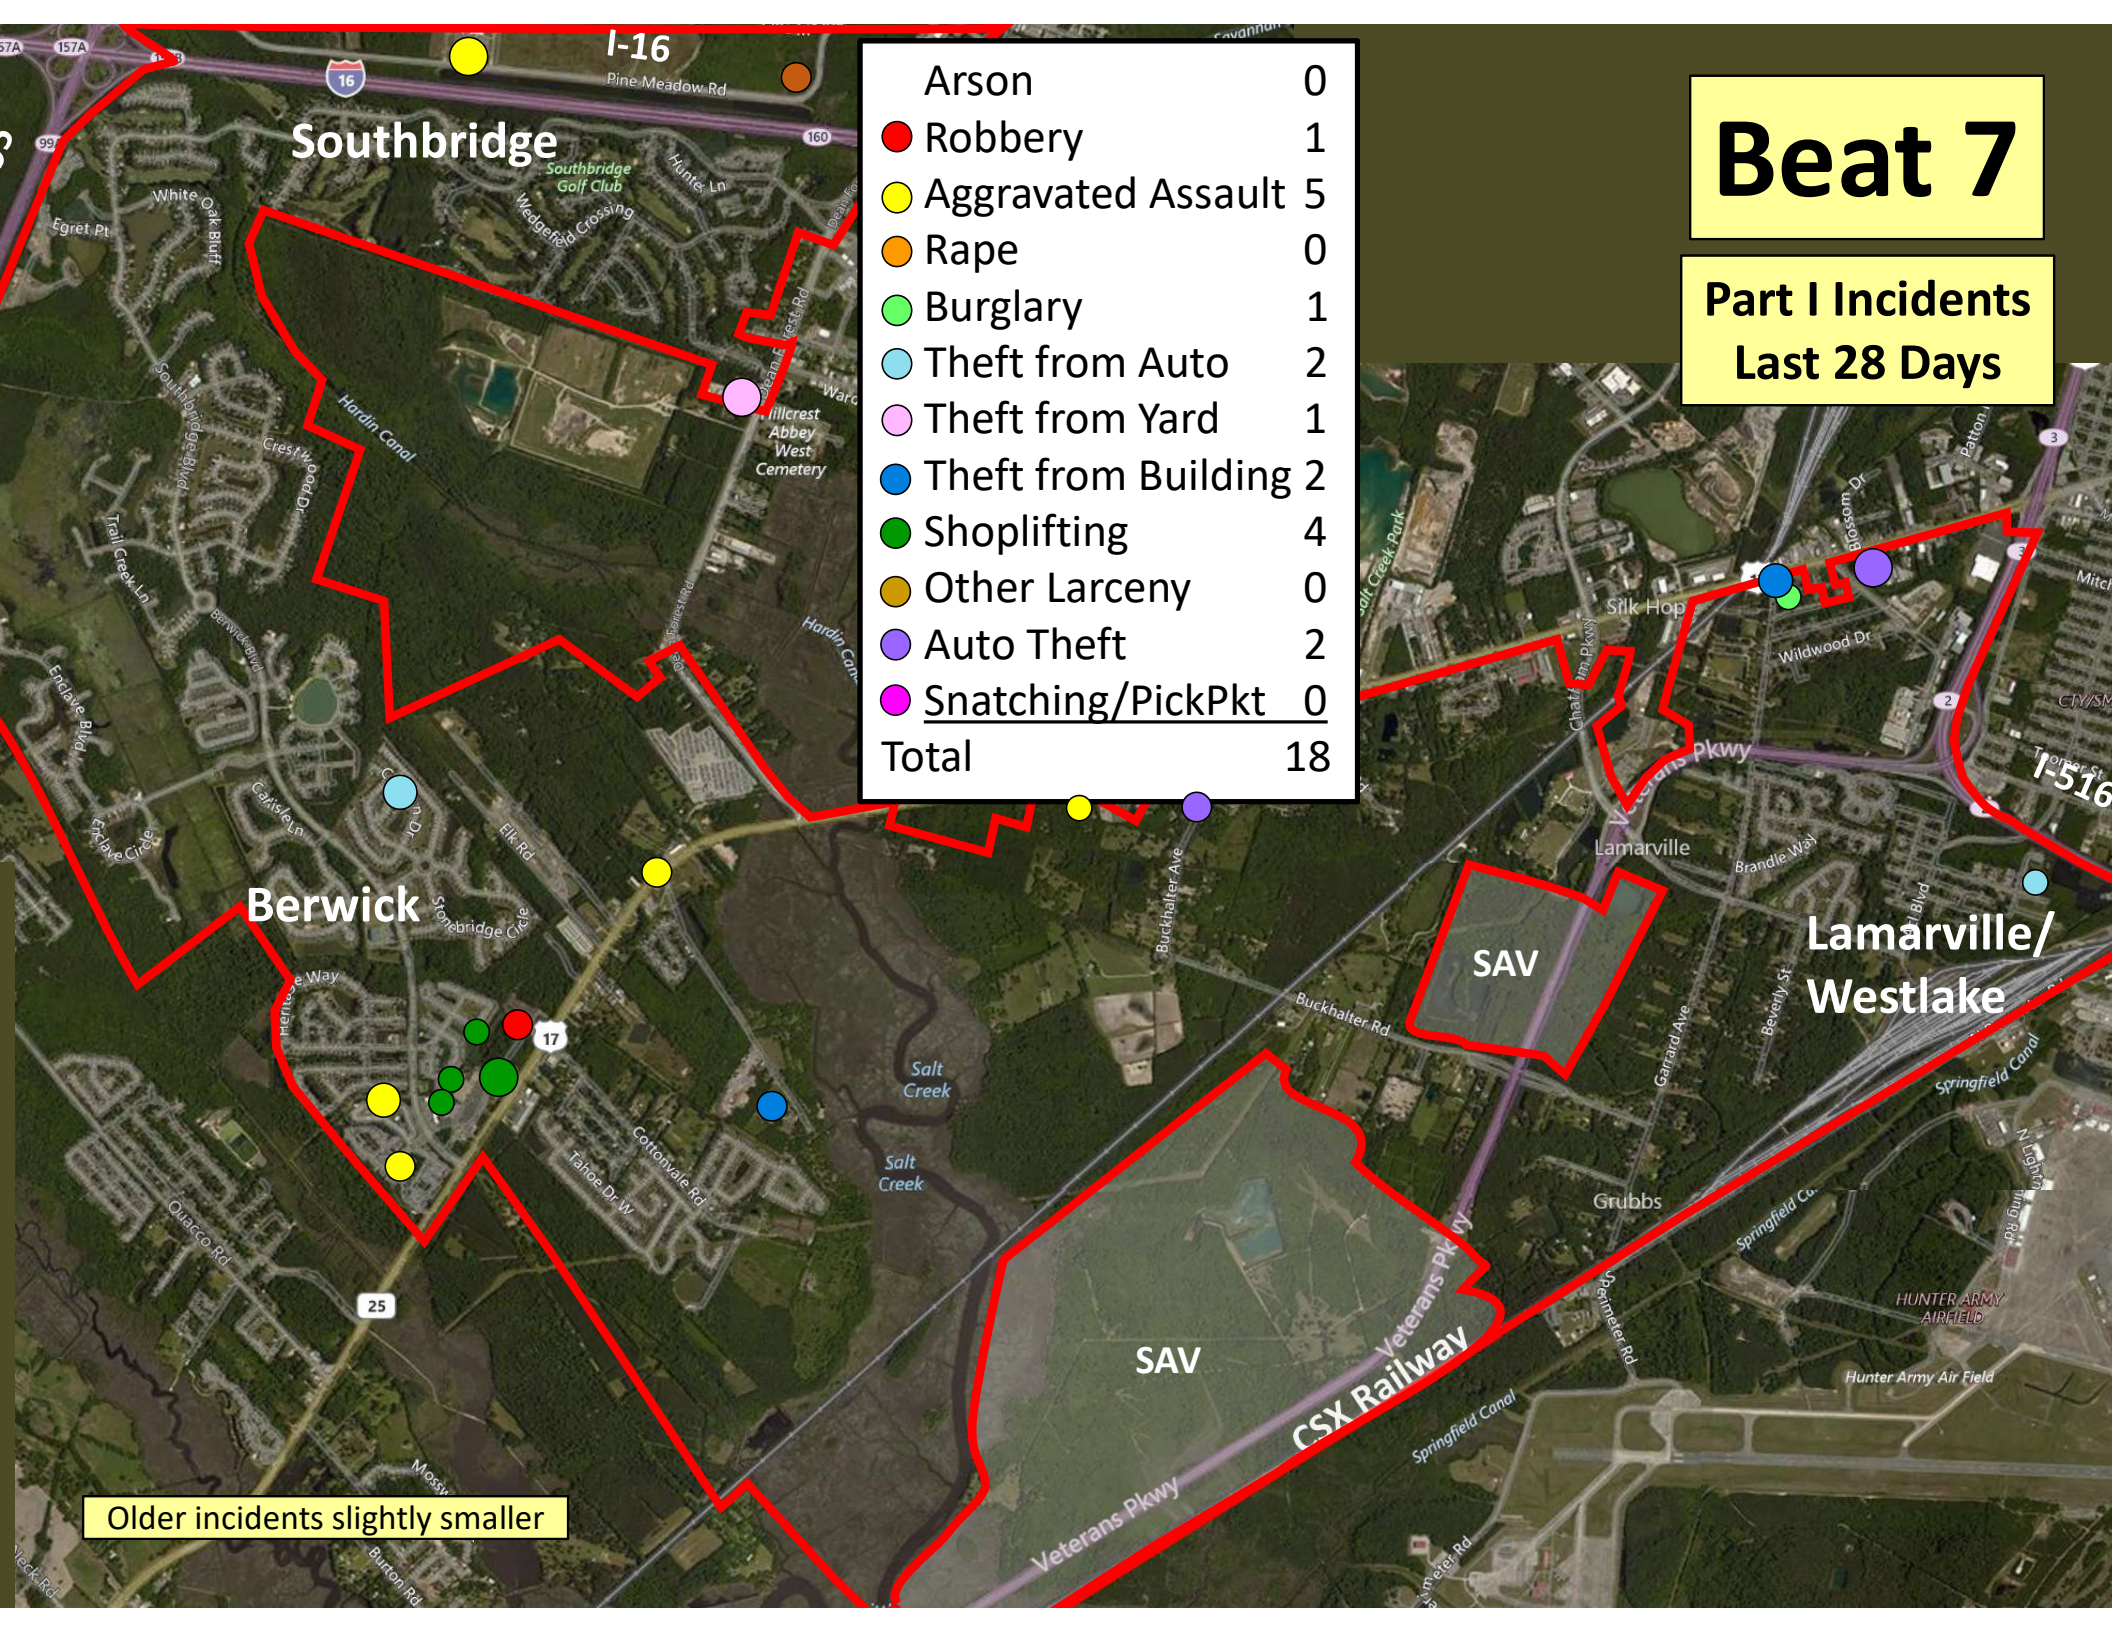

# Beat 6

Part I Incidents  
Last 28 Days

● Robbery	0
● Aggravated Assault	1
● Rape	0
● Burglary	0
● Theft from Auto	0
● Theft from Yard	0
● Theft from Building	0
● Shoplifting	0
● Other Larceny	0
● Auto Theft	0
● Snatching/PickPkt	0
<b>Total</b>	<b>1</b>

Older incidents slightly smaller

Arson	0
● Robbery	1
● Aggravated Assault	5
● Rape	0
● Burglary	1
● Theft from Auto	2
● Theft from Yard	1
● Theft from Building	2
● Shoplifting	4
● Other Larceny	0
● Auto Theft	2
● Snatching/PickPkt	0
<b>Total</b>	<b>18</b>

# Beat 7

Part I Incidents  
Last 28 Days

Older incidents slightly smaller

SAV

SAV  
CSX Railway  
Veterans Pkwy

Lamarville/  
Westlake

HUNTER ARMY AIRFIELD

Hunter Army Air Field