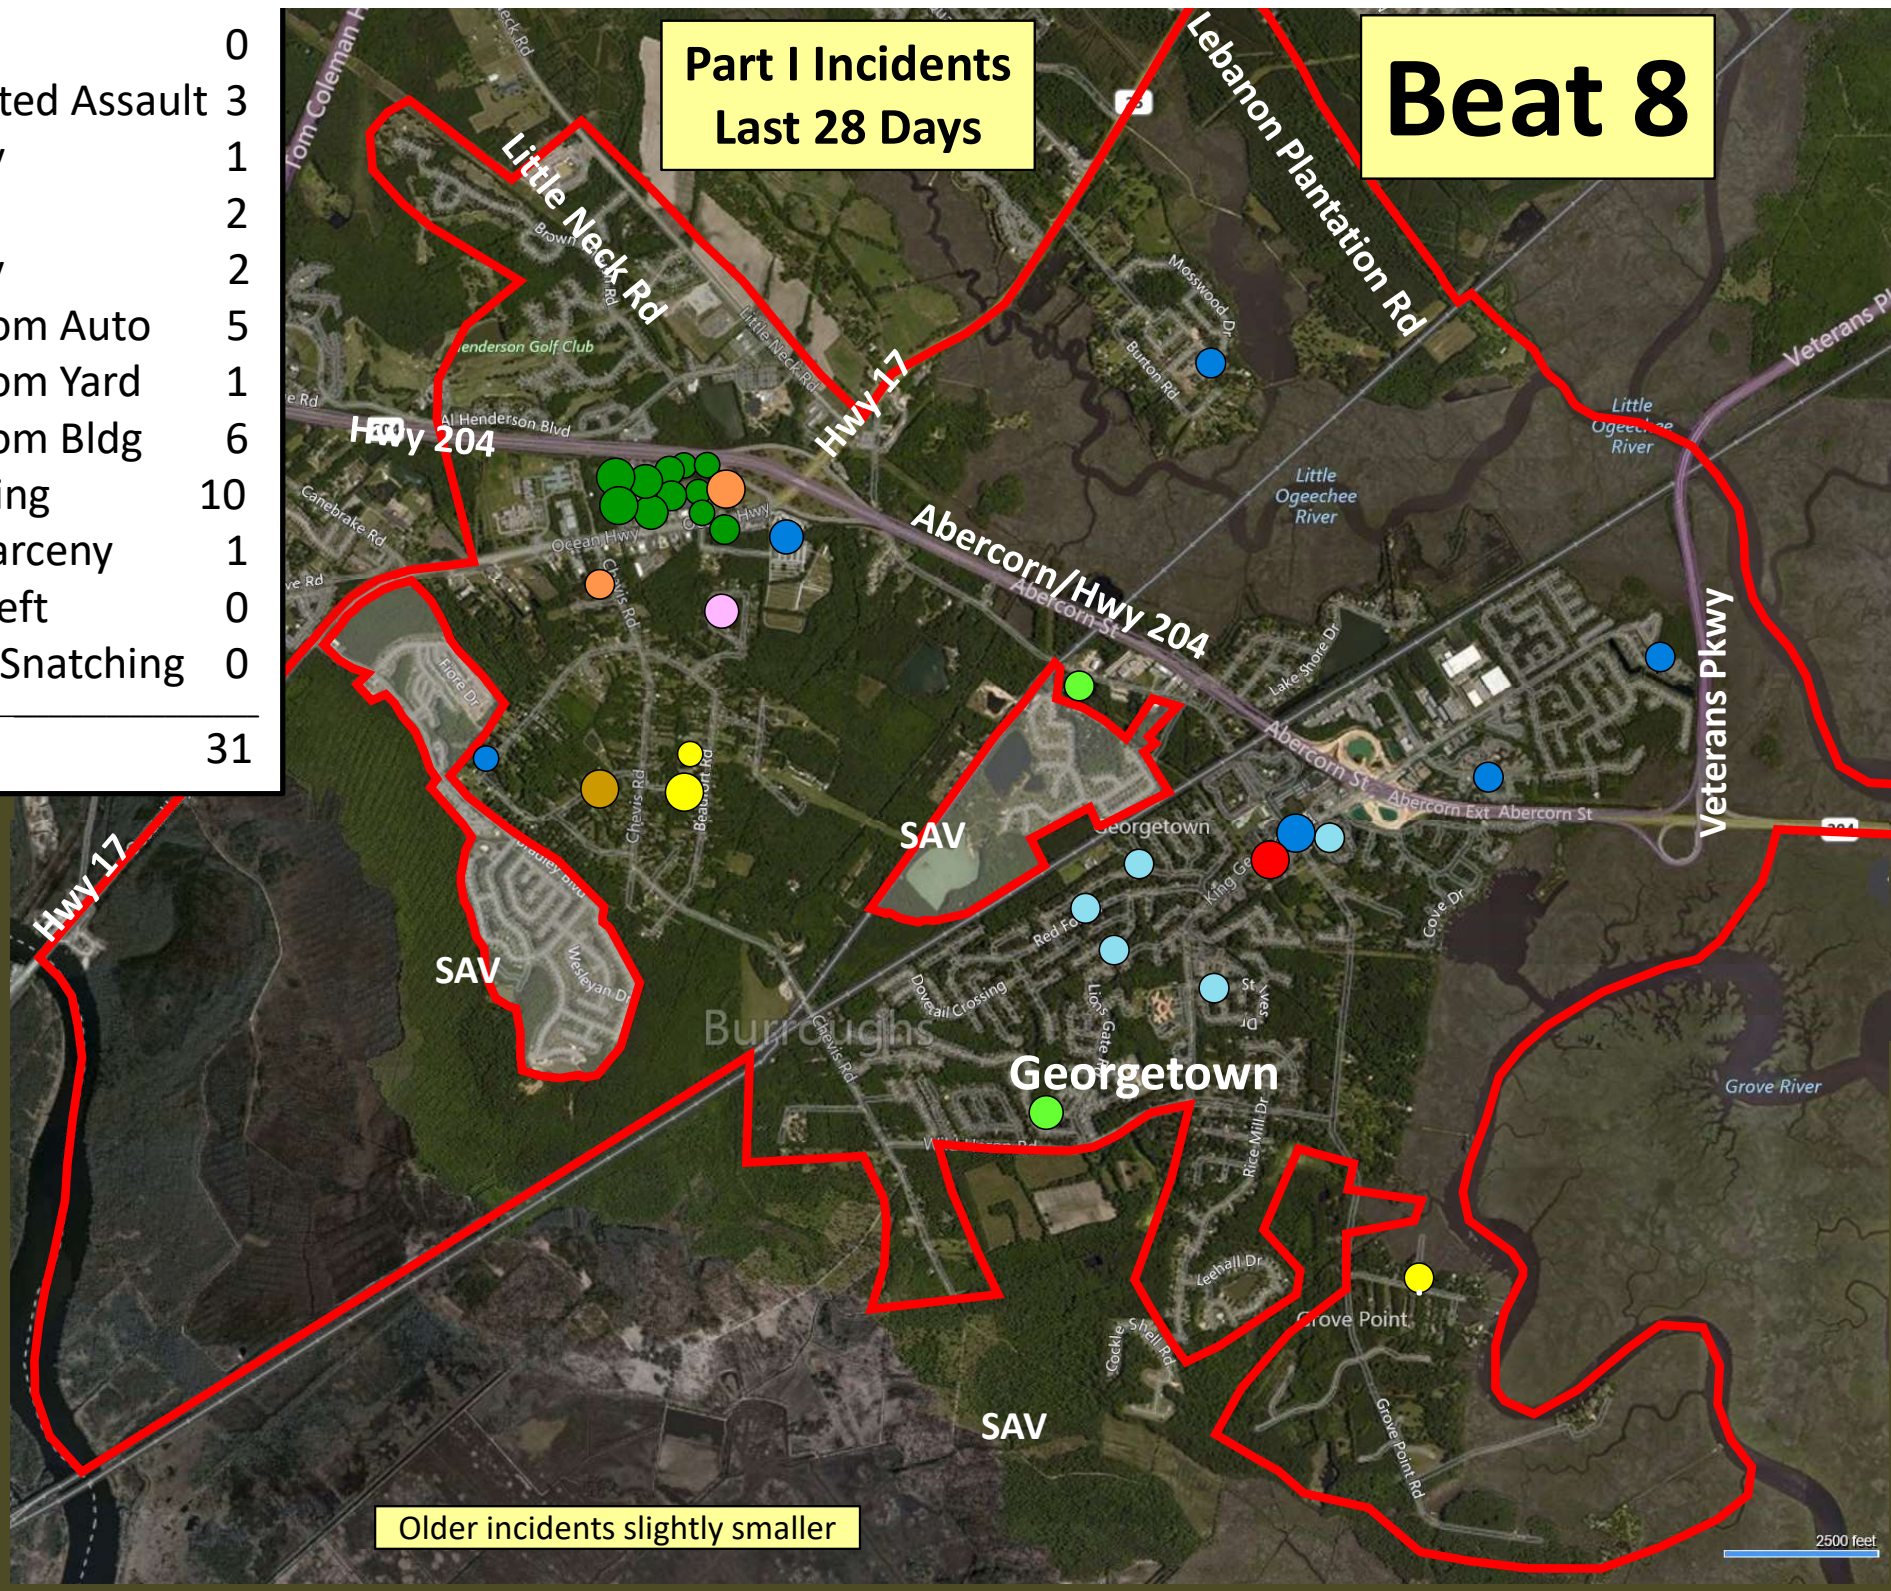

Beat 8

Part I Incidents Last 28 Days

Arson	0
Aggravated Assault	3
Robbery	1
Rape	2
Burglary	2
Theft from Auto	5
Theft from Yard	1
Theft from Bldg	6
Shoplifting	10
Other Larceny	1
Auto Theft	0
Sudden Snatching	0
Total	31

Older incidents slightly smaller