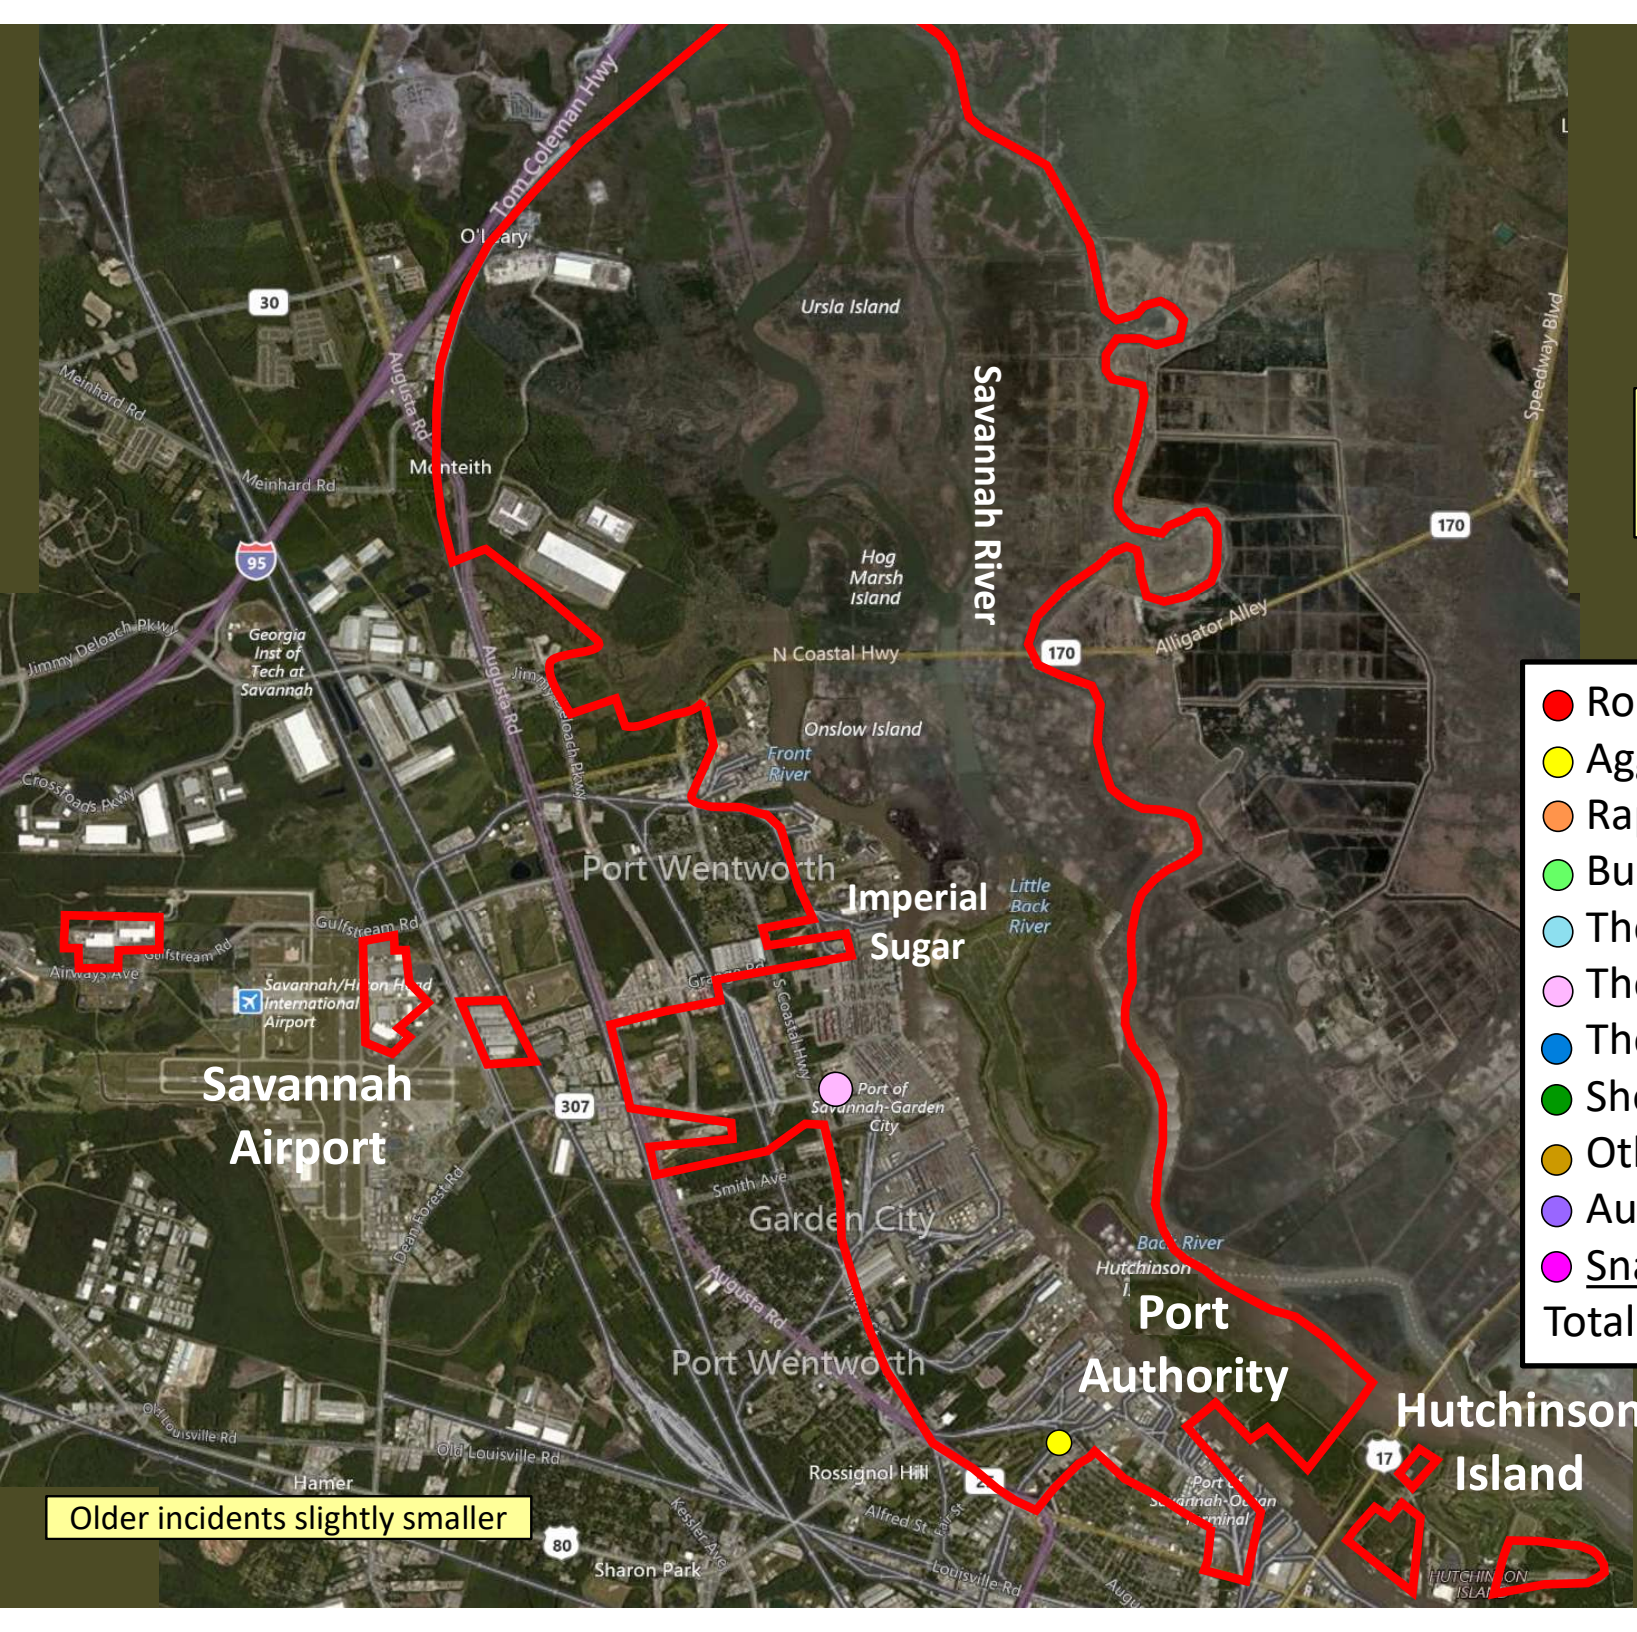

Beat 6

Part I Incidents
Last 28 Days

● Robbery	0
● Aggravated Assault	1
● Rape	0
● Burglary	0
● Theft from Auto	0
● Theft from Yard	1
● Theft from Building	0
● Shoplifting	0
● Other Larceny	0
● Auto Theft	0
● Snatching/PickPkt	0
Total	2

Older incidents slightly smaller