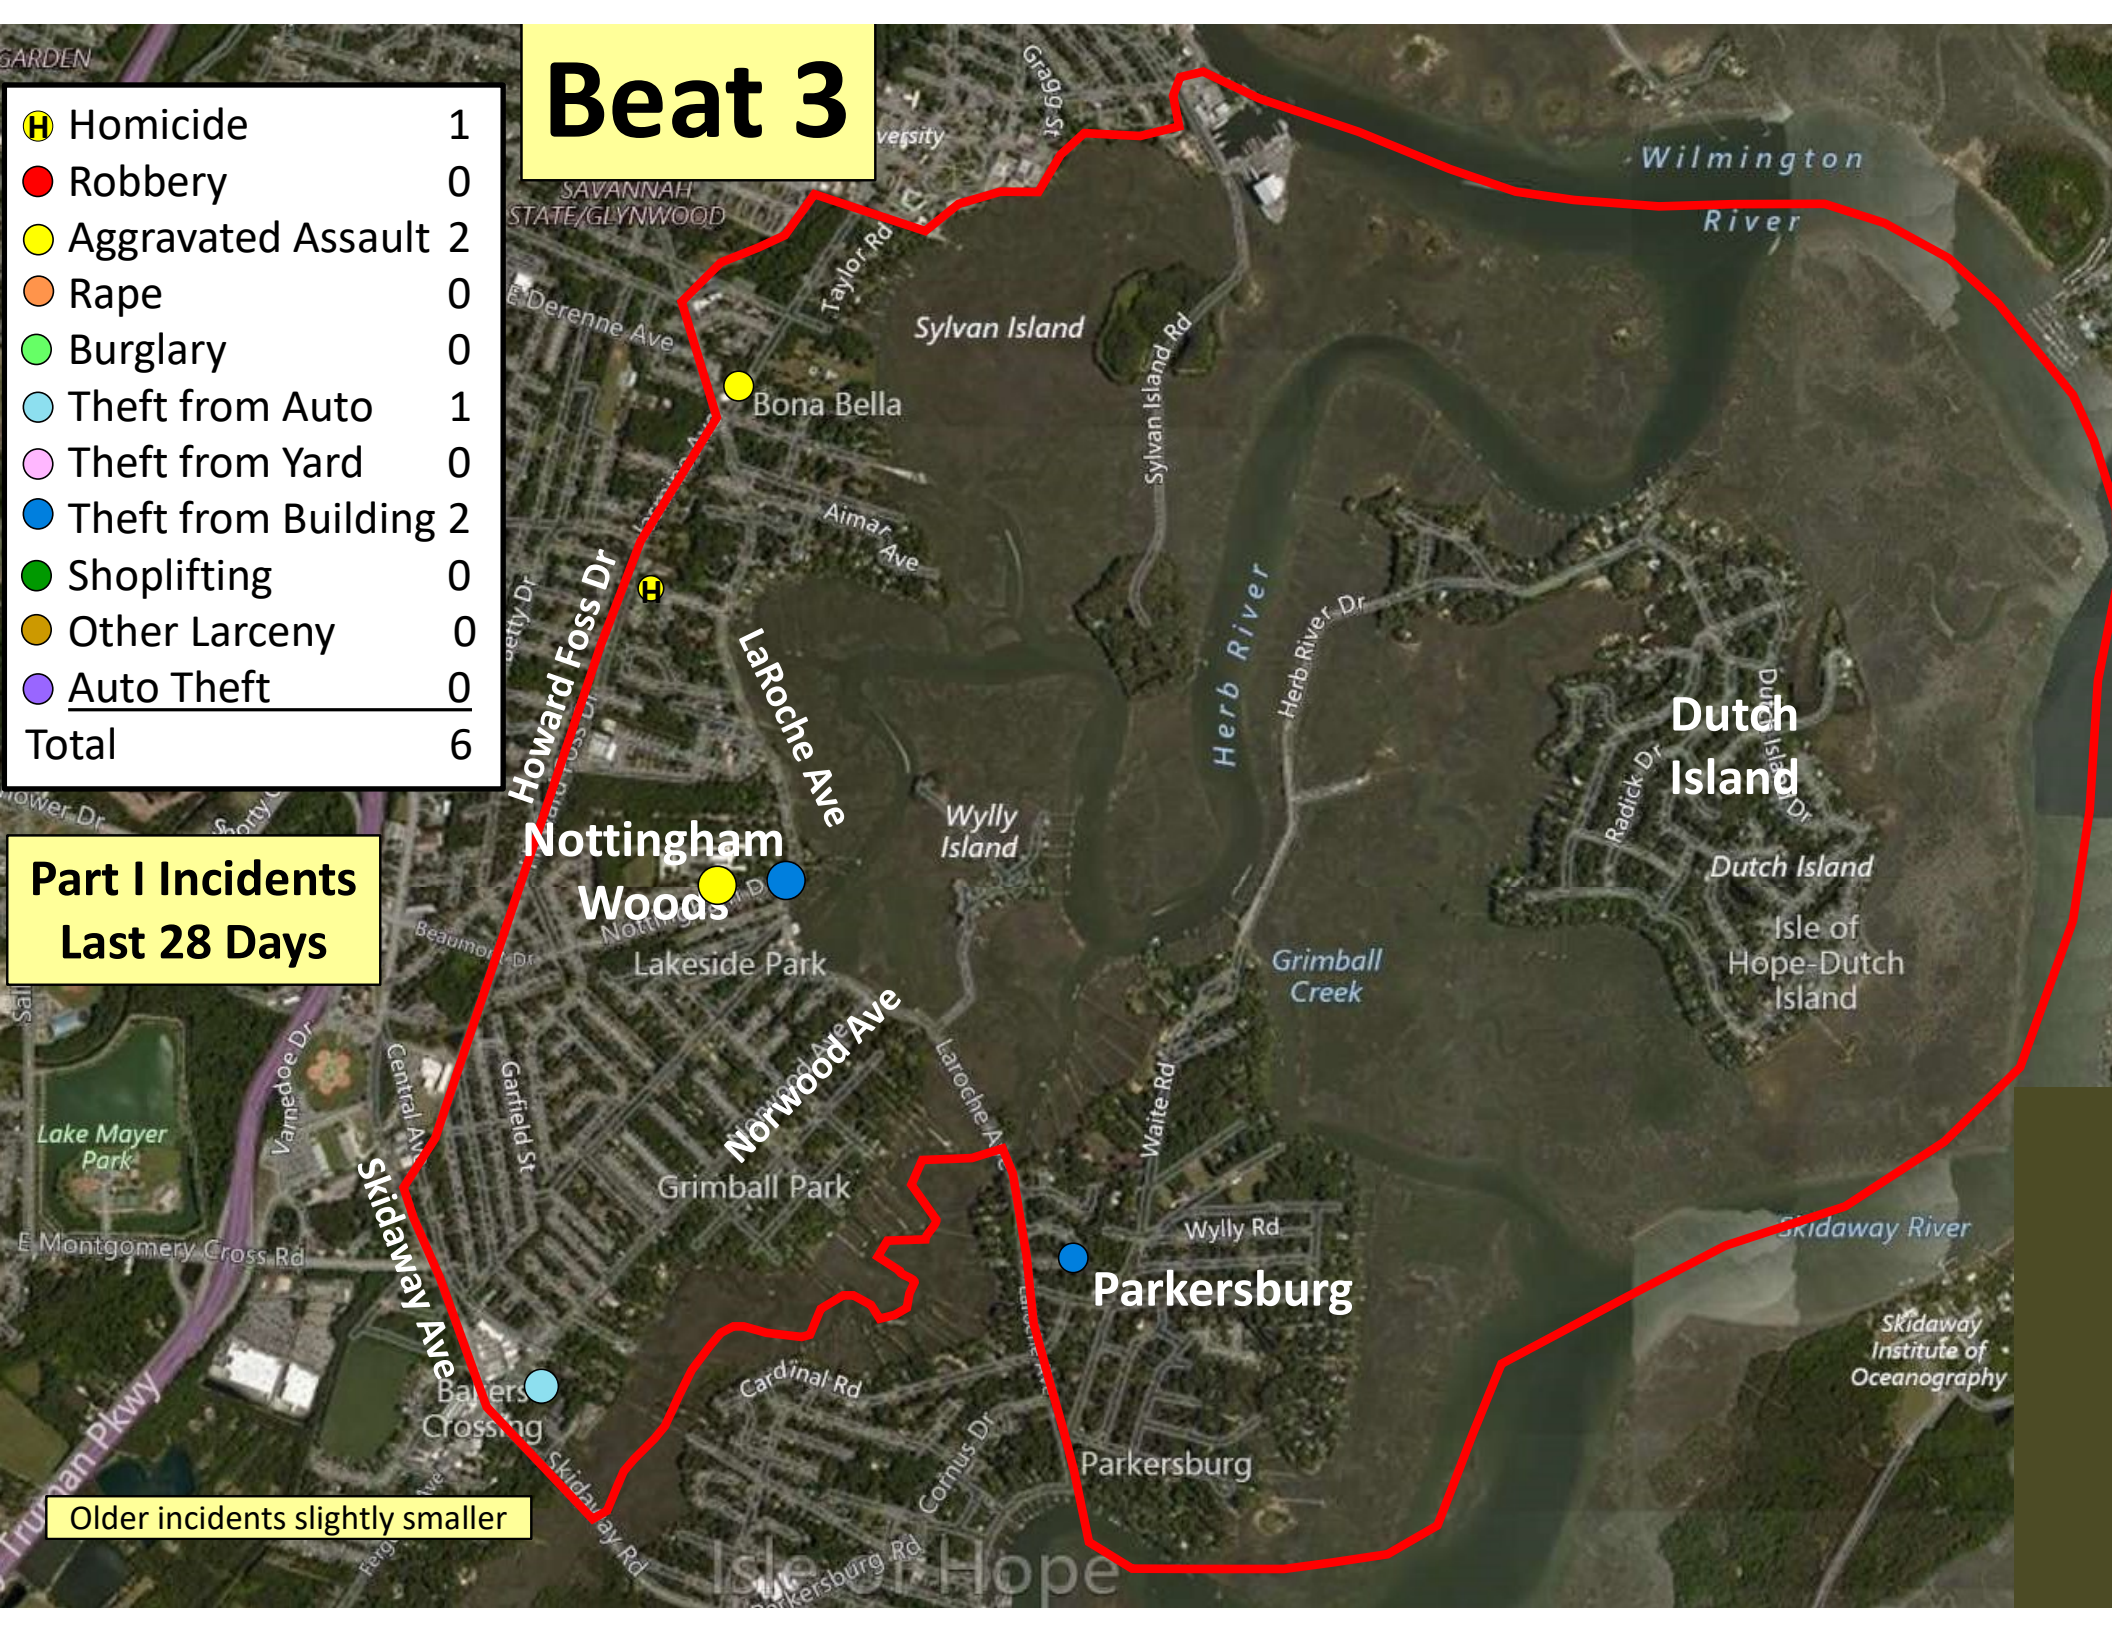

Older incidents slightly smaller

Beat 2

Part I Incidents
Last 28 Days

Older incidents slightly smaller

Beat 3

Homicide	1
Robbery	0
Aggravated Assault	2
Rape	0
Burglary	0
Theft from Auto	1
Theft from Yard	0
Theft from Building	2
Shoplifting	0
Other Larceny	0
Auto Theft	0
Total	6

Part I Incidents Last 28 Days

Older incidents slightly smaller

Beat 4

Part I Incidents
Last 28 Days

● Robbery	0
● Aggravated Assault	0
● Rape	1
● Burglary	1
● Theft from Auto	2
● Theft from Yard	2
● Theft from Building	1
● Shoplifting	1
● Other Larceny	0
● Auto Theft	0
Total	8