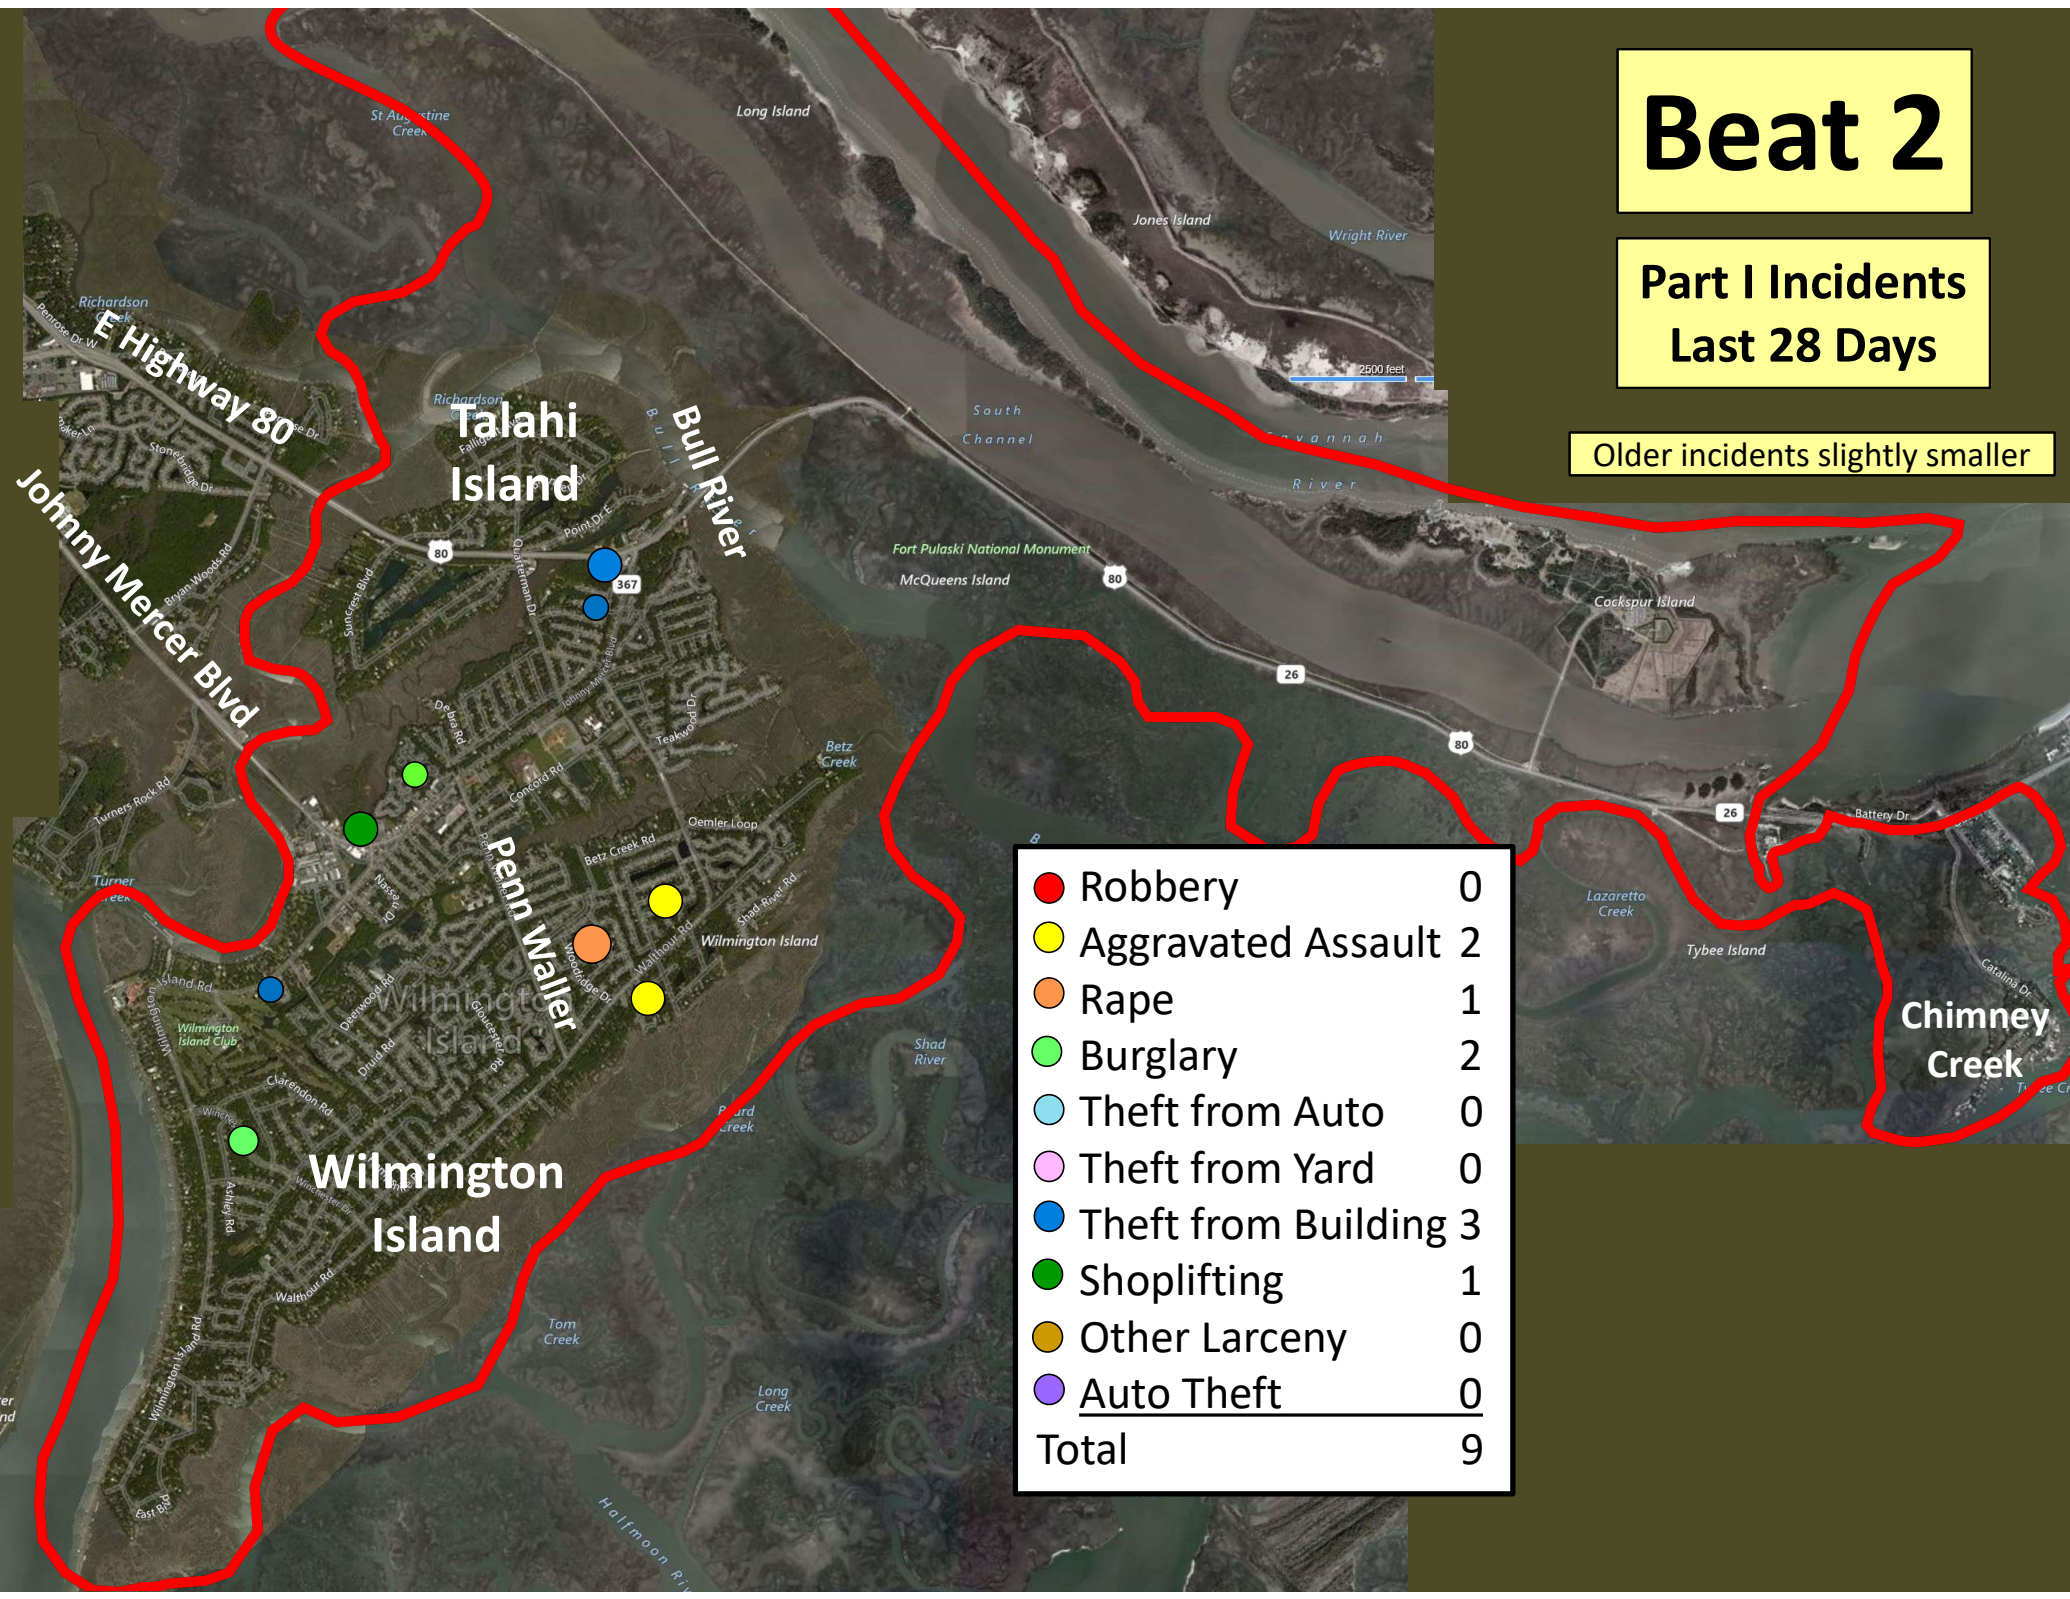

Beat 1

Elba Island
Elba Island

Part I Incidents
Last 28 Days

● Robbery	0
● Aggravated Assault	0
● Rape	0
● Burglary	1
● Theft from Auto	0
● Theft from Yard	0
● Theft from Building	0
● Shoplifting	0
● Other Larceny	0
● Auto Theft	0
● Snatching/PickPkt	0
Total	1

Older incidents slightly smaller

Beat 2

Part I Incidents
Last 28 Days

Older incidents slightly smaller

Beat 3

Homicide	1
Robbery	0
Aggravated Assault	2
Rape	0
Burglary	0
Theft from Auto	1
Theft from Yard	0
Theft from Building	2
Shoplifting	0
Other Larceny	0
Auto Theft	0
Total	6

Part I Incidents Last 28 Days

Older incidents slightly smaller

Beat 4

Part I Incidents
Last 28 Days

● Robbery	0
● Aggravated Assault	0
● Rape	1
● Burglary	1
● Theft from Auto	2
● Theft from Yard	2
● Theft from Building	1
● Shoplifting	1
● Other Larceny	0
● Auto Theft	0
Total	8

Older incidents slightly smaller

Beat 8

Part I Incidents Last 28 Days

Arson	2
Aggravated Assault	3
Rape	0
Burglary	10
Theft from Auto	3
Theft from Yard	3
Theft from Bldg	3
Shoplifting	9
Other Larceny	1
Auto Theft	1
Sudden Snatching	0
Total	35