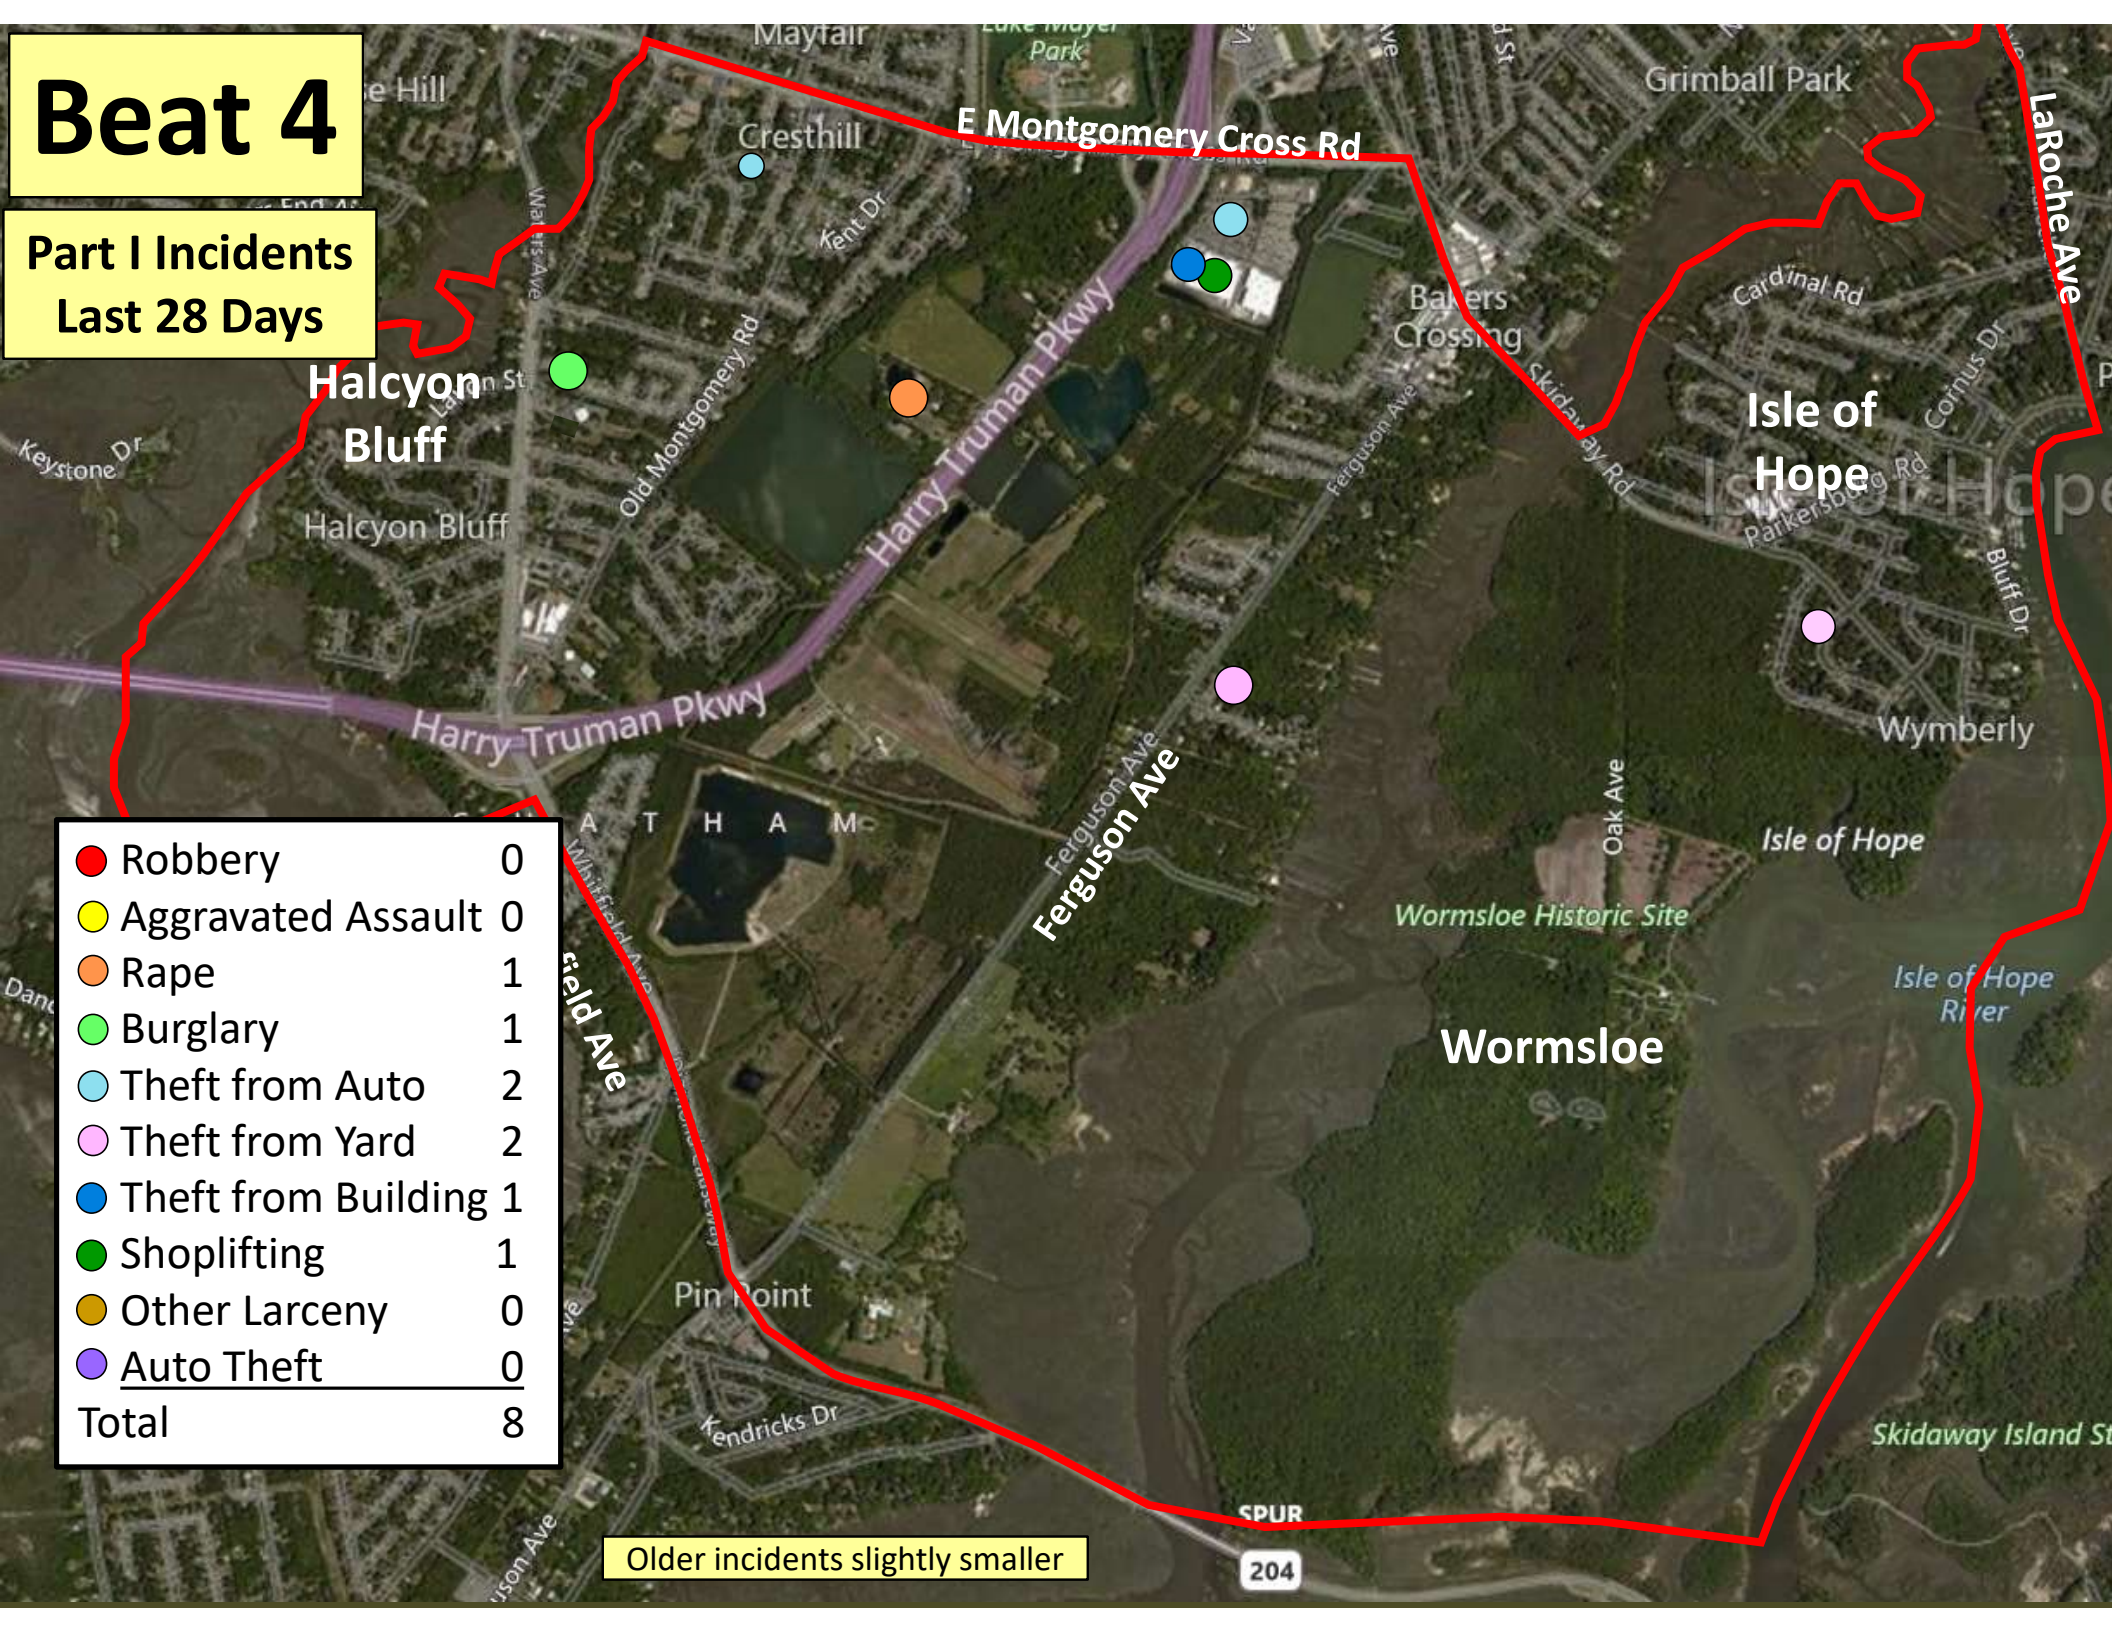

Beat 4

Part I Incidents
Last 28 Days

● Robbery	0
● Aggravated Assault	0
● Rape	1
● Burglary	1
● Theft from Auto	2
● Theft from Yard	2
● Theft from Building	1
● Shoplifting	1
● Other Larceny	0
● Auto Theft	0
Total	8

Older incidents slightly smaller