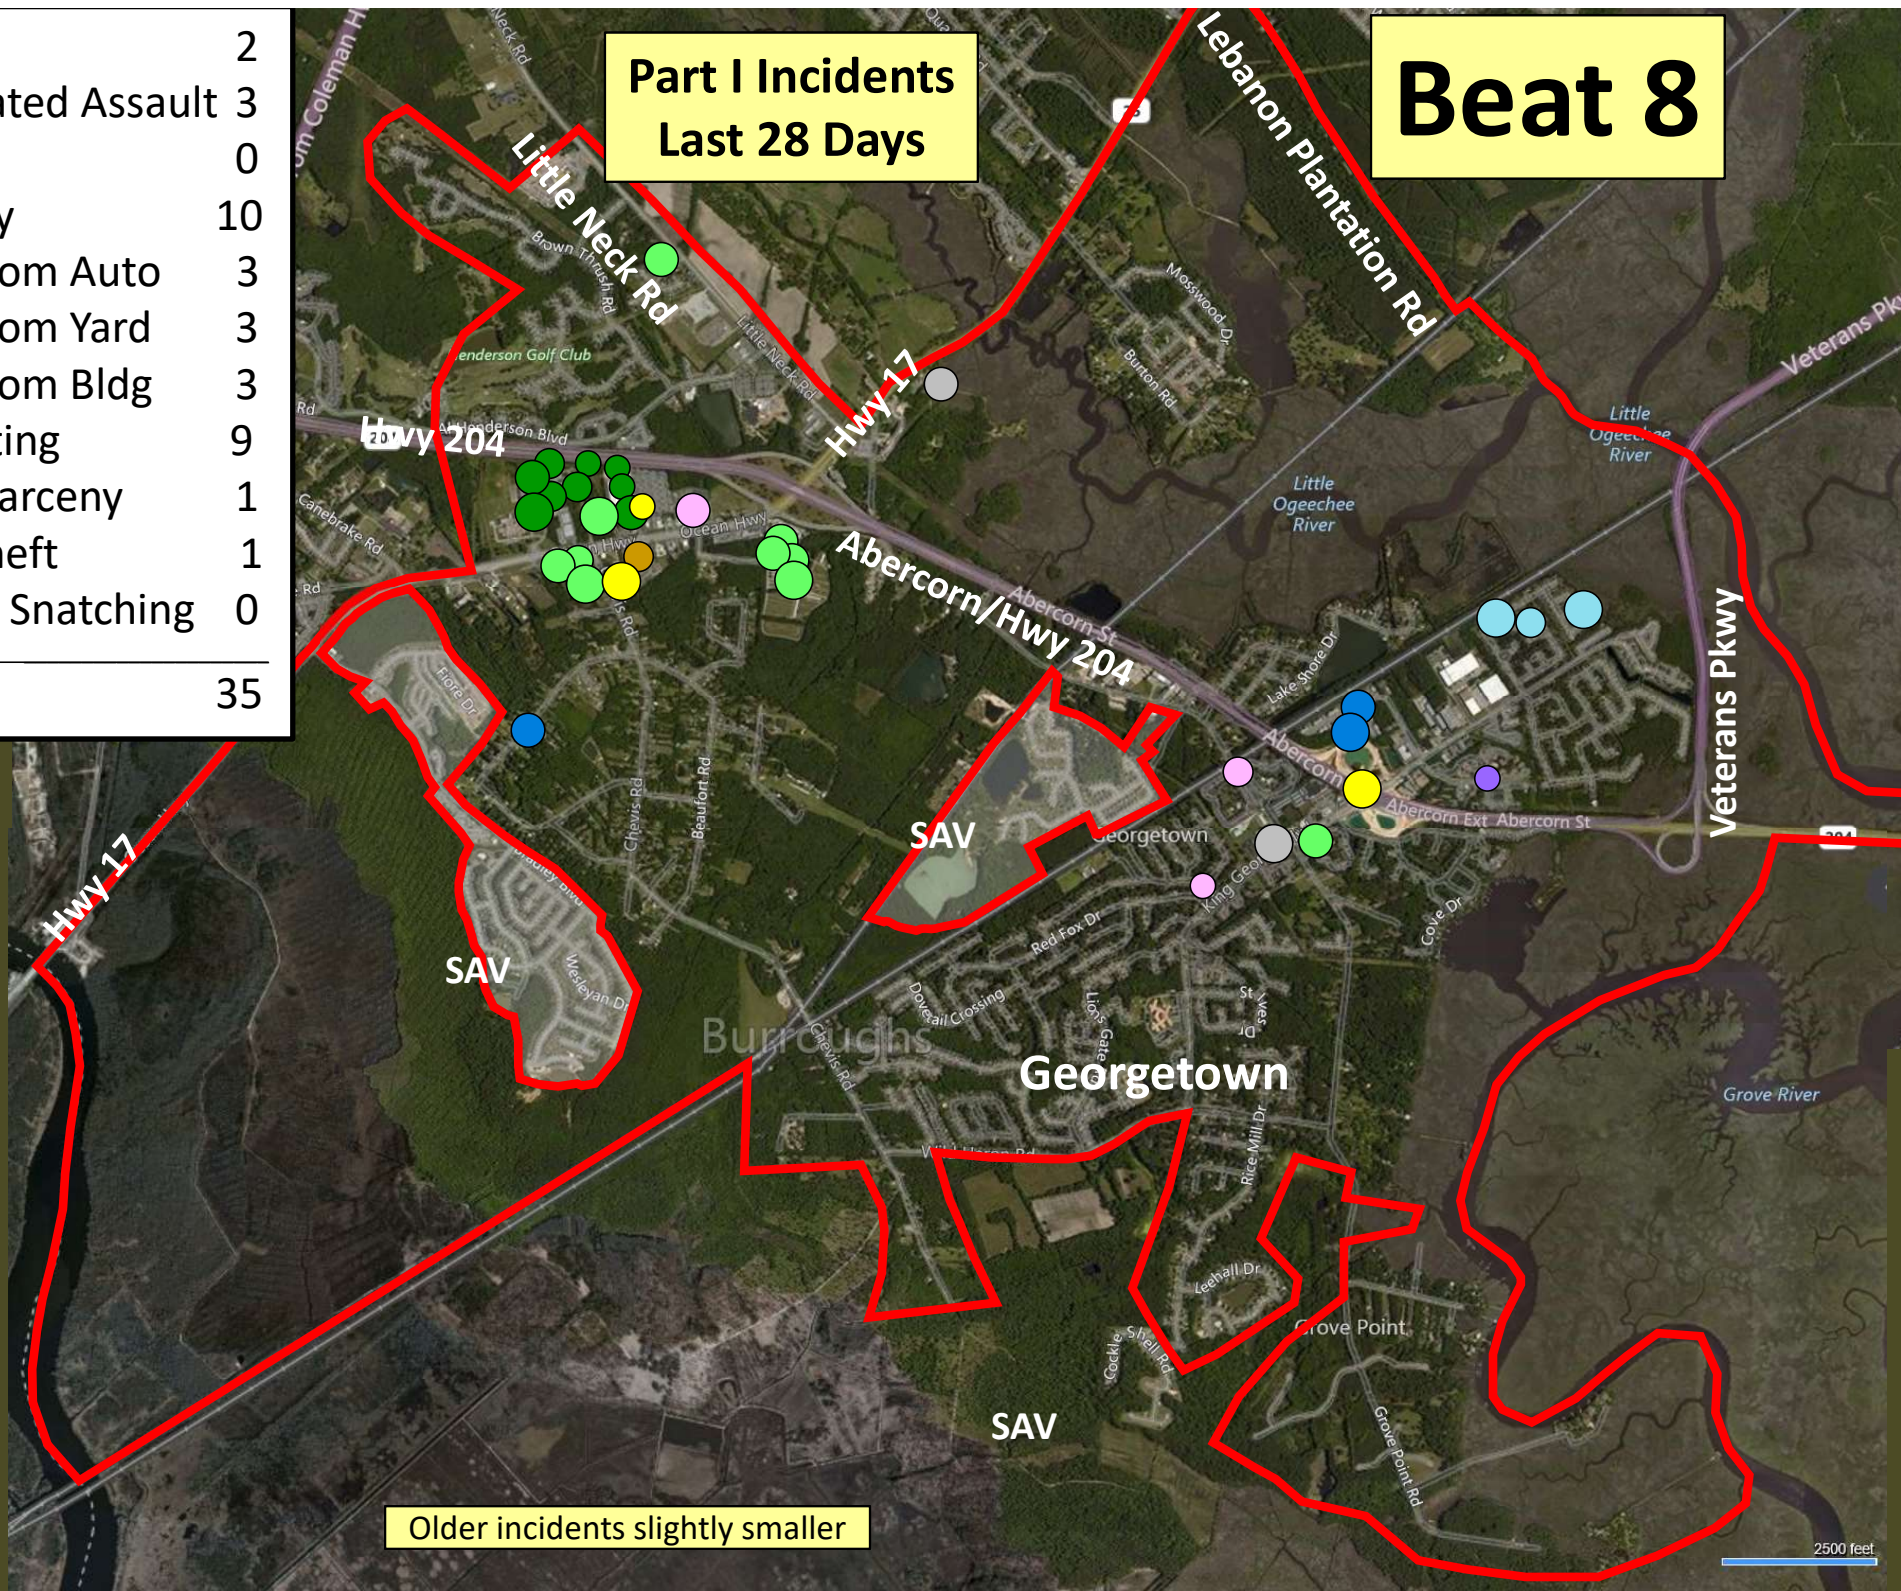

Beat 6

Part I Incidents
Last 28 Days

● Robbery	0
● Aggravated Assault	1
● Rape	0
● Burglary	0
● Theft from Auto	0
● Theft from Yard	1
● Theft from Building	0
● Shoplifting	0
● Other Larceny	0
● Auto Theft	0
● Snatching/PickPkt	0
Total	2

Older incidents slightly smaller

Beat 7

Part I Incidents
Last 28 Days

● Robbery	0
● Aggravated Assault	4
● Rape	0
● Burglary	1
● Theft from Auto	8
● Theft from Yard	3
● Theft from Building	2
● Shoplifting	0
● Other Larceny	1
● Auto Theft	2
● Snatching/PickPkt	0
Total	21

Older incidents slightly smaller

Beat 8

Part I Incidents Last 28 Days

Arson	2
Aggravated Assault	3
Rape	0
Burglary	10
Theft from Auto	3
Theft from Yard	3
Theft from Bldg	3
Shoplifting	9
Other Larceny	1
Auto Theft	1
Sudden Snatching	0
Total	35

Older incidents slightly smaller

Beat 9

Part I Incidents
Last 28 Days

● Robbery	0
● Aggravated Assault	4
● Rape	0
● Burglary	2
● Theft from Auto	15
● Theft from Yard	3
● Theft from Building	0
● Shoplifting	0
● Other Larceny	0
● Auto Theft	2
● Snatching/PickPkt	0
Total	26