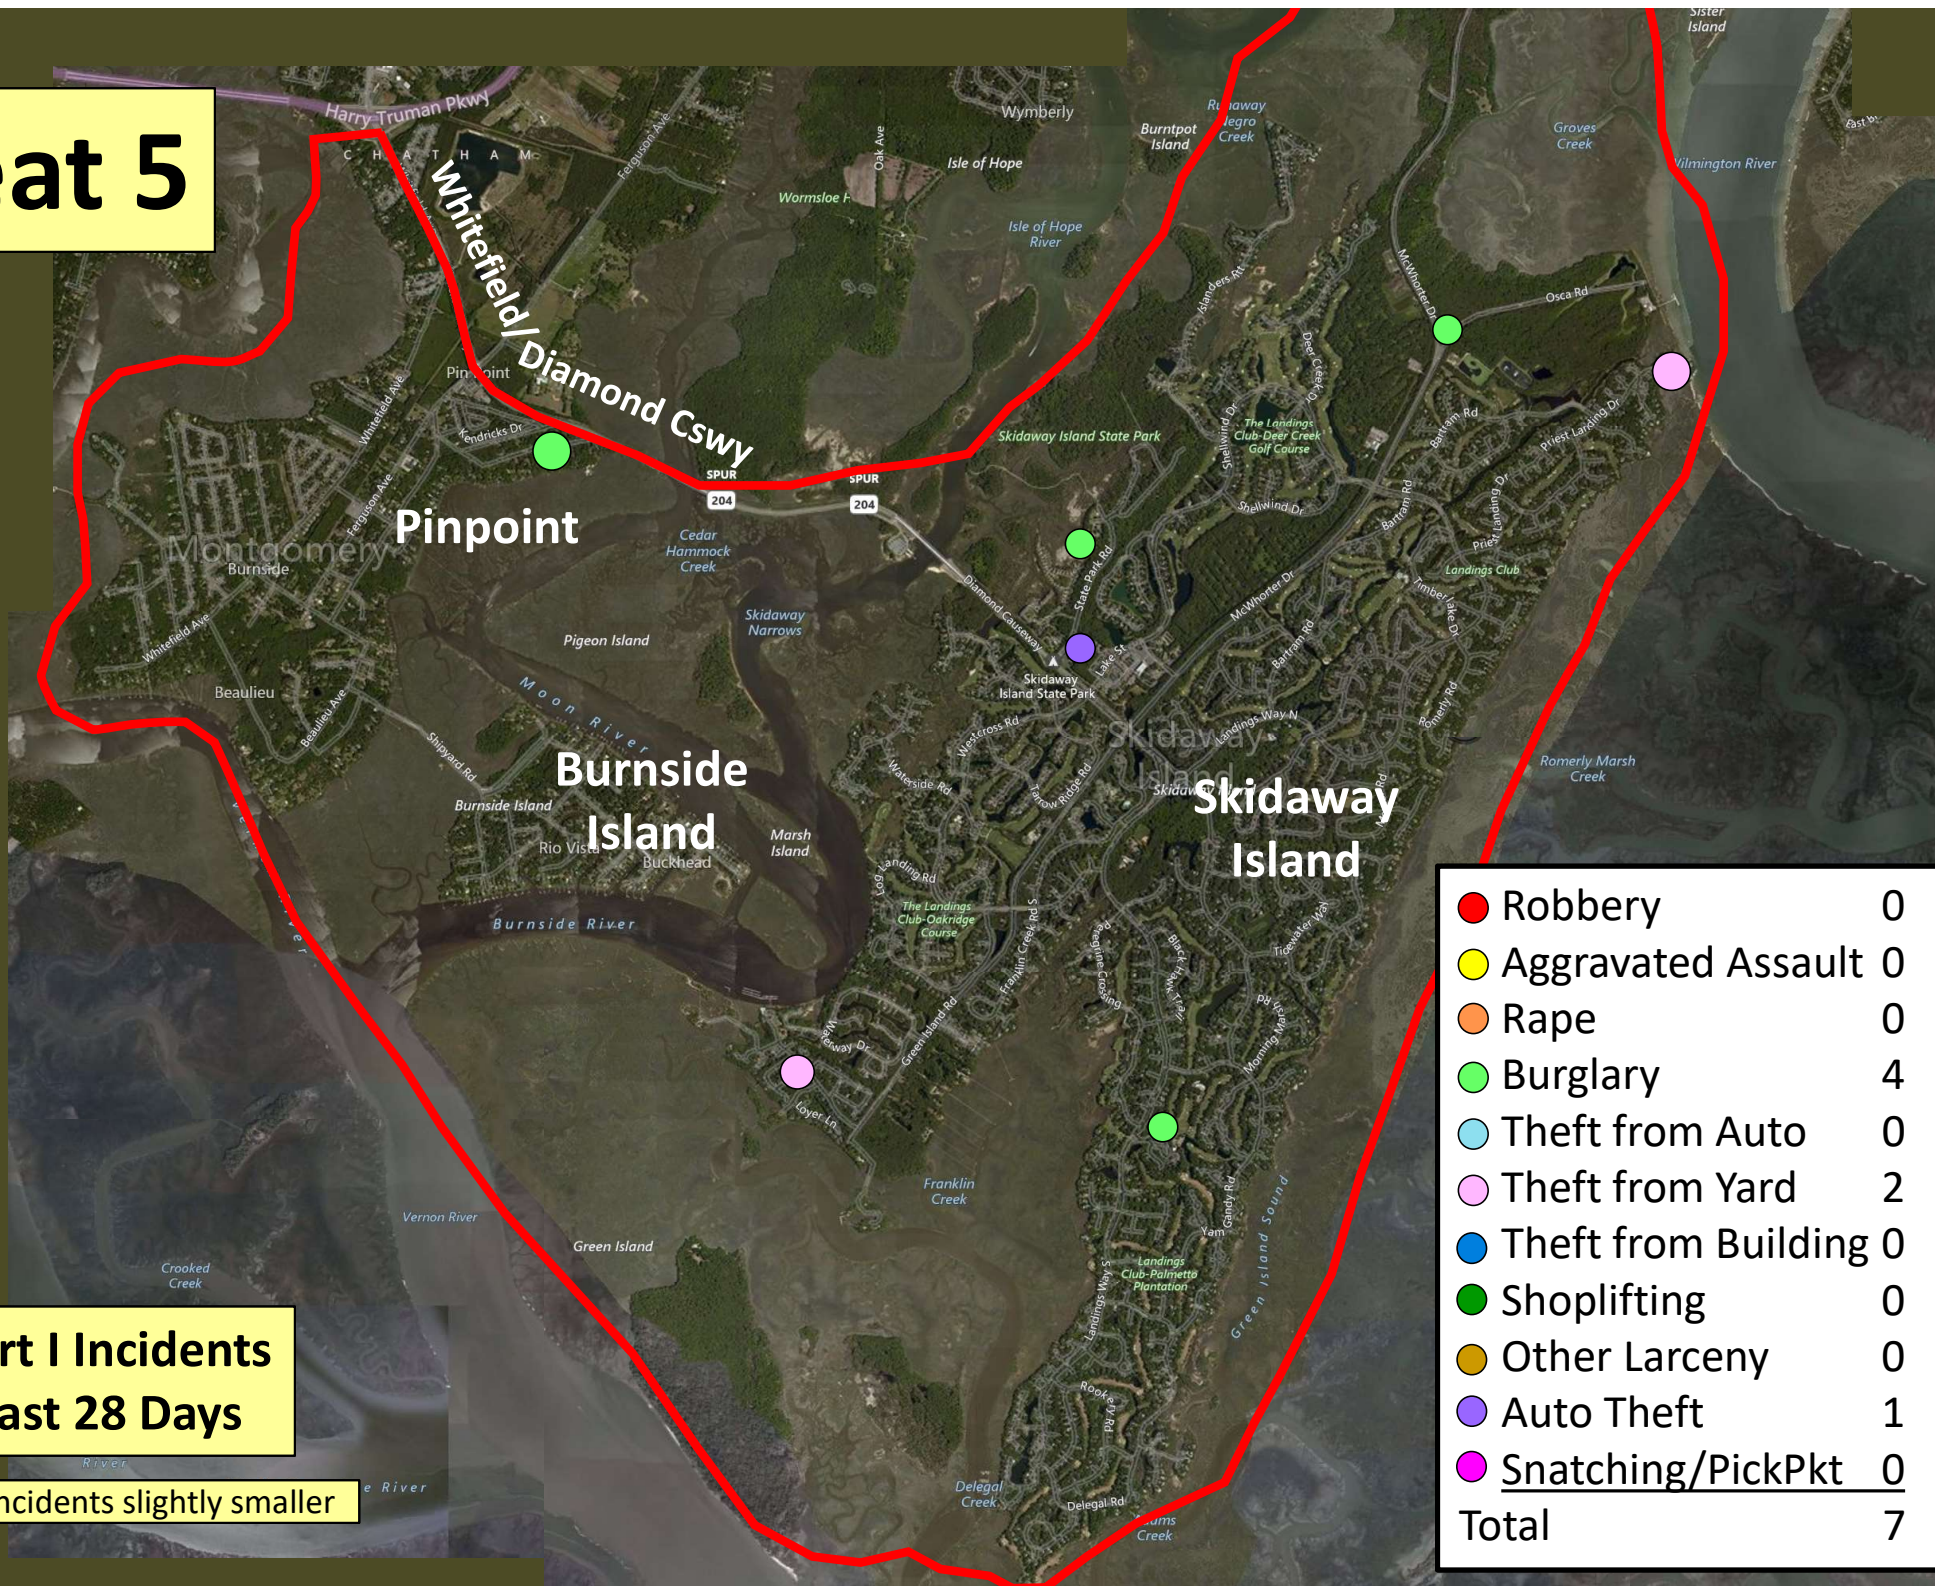

Part I Incidents Last 28 Days

Older incidents slightly smaller

Beat 4

Part I Incidents
Last 28 Days

● Robbery	0
● Aggravated Assault	0
● Rape	1
● Burglary	1
● Theft from Auto	2
● Theft from Yard	2
● Theft from Building	1
● Shoplifting	1
● Other Larceny	0
● Auto Theft	0
Total	8

Older incidents slightly smaller

Beat 5

Part I Incidents
Last 28 Days

Older incidents slightly smaller

● Robbery	0
● Aggravated Assault	0
● Rape	0
● Burglary	4
● Theft from Auto	0
● Theft from Yard	2
● Theft from Building	0
● Shoplifting	0
● Other Larceny	0
● Auto Theft	1
● Snatching/PickPkt	0
Total	7