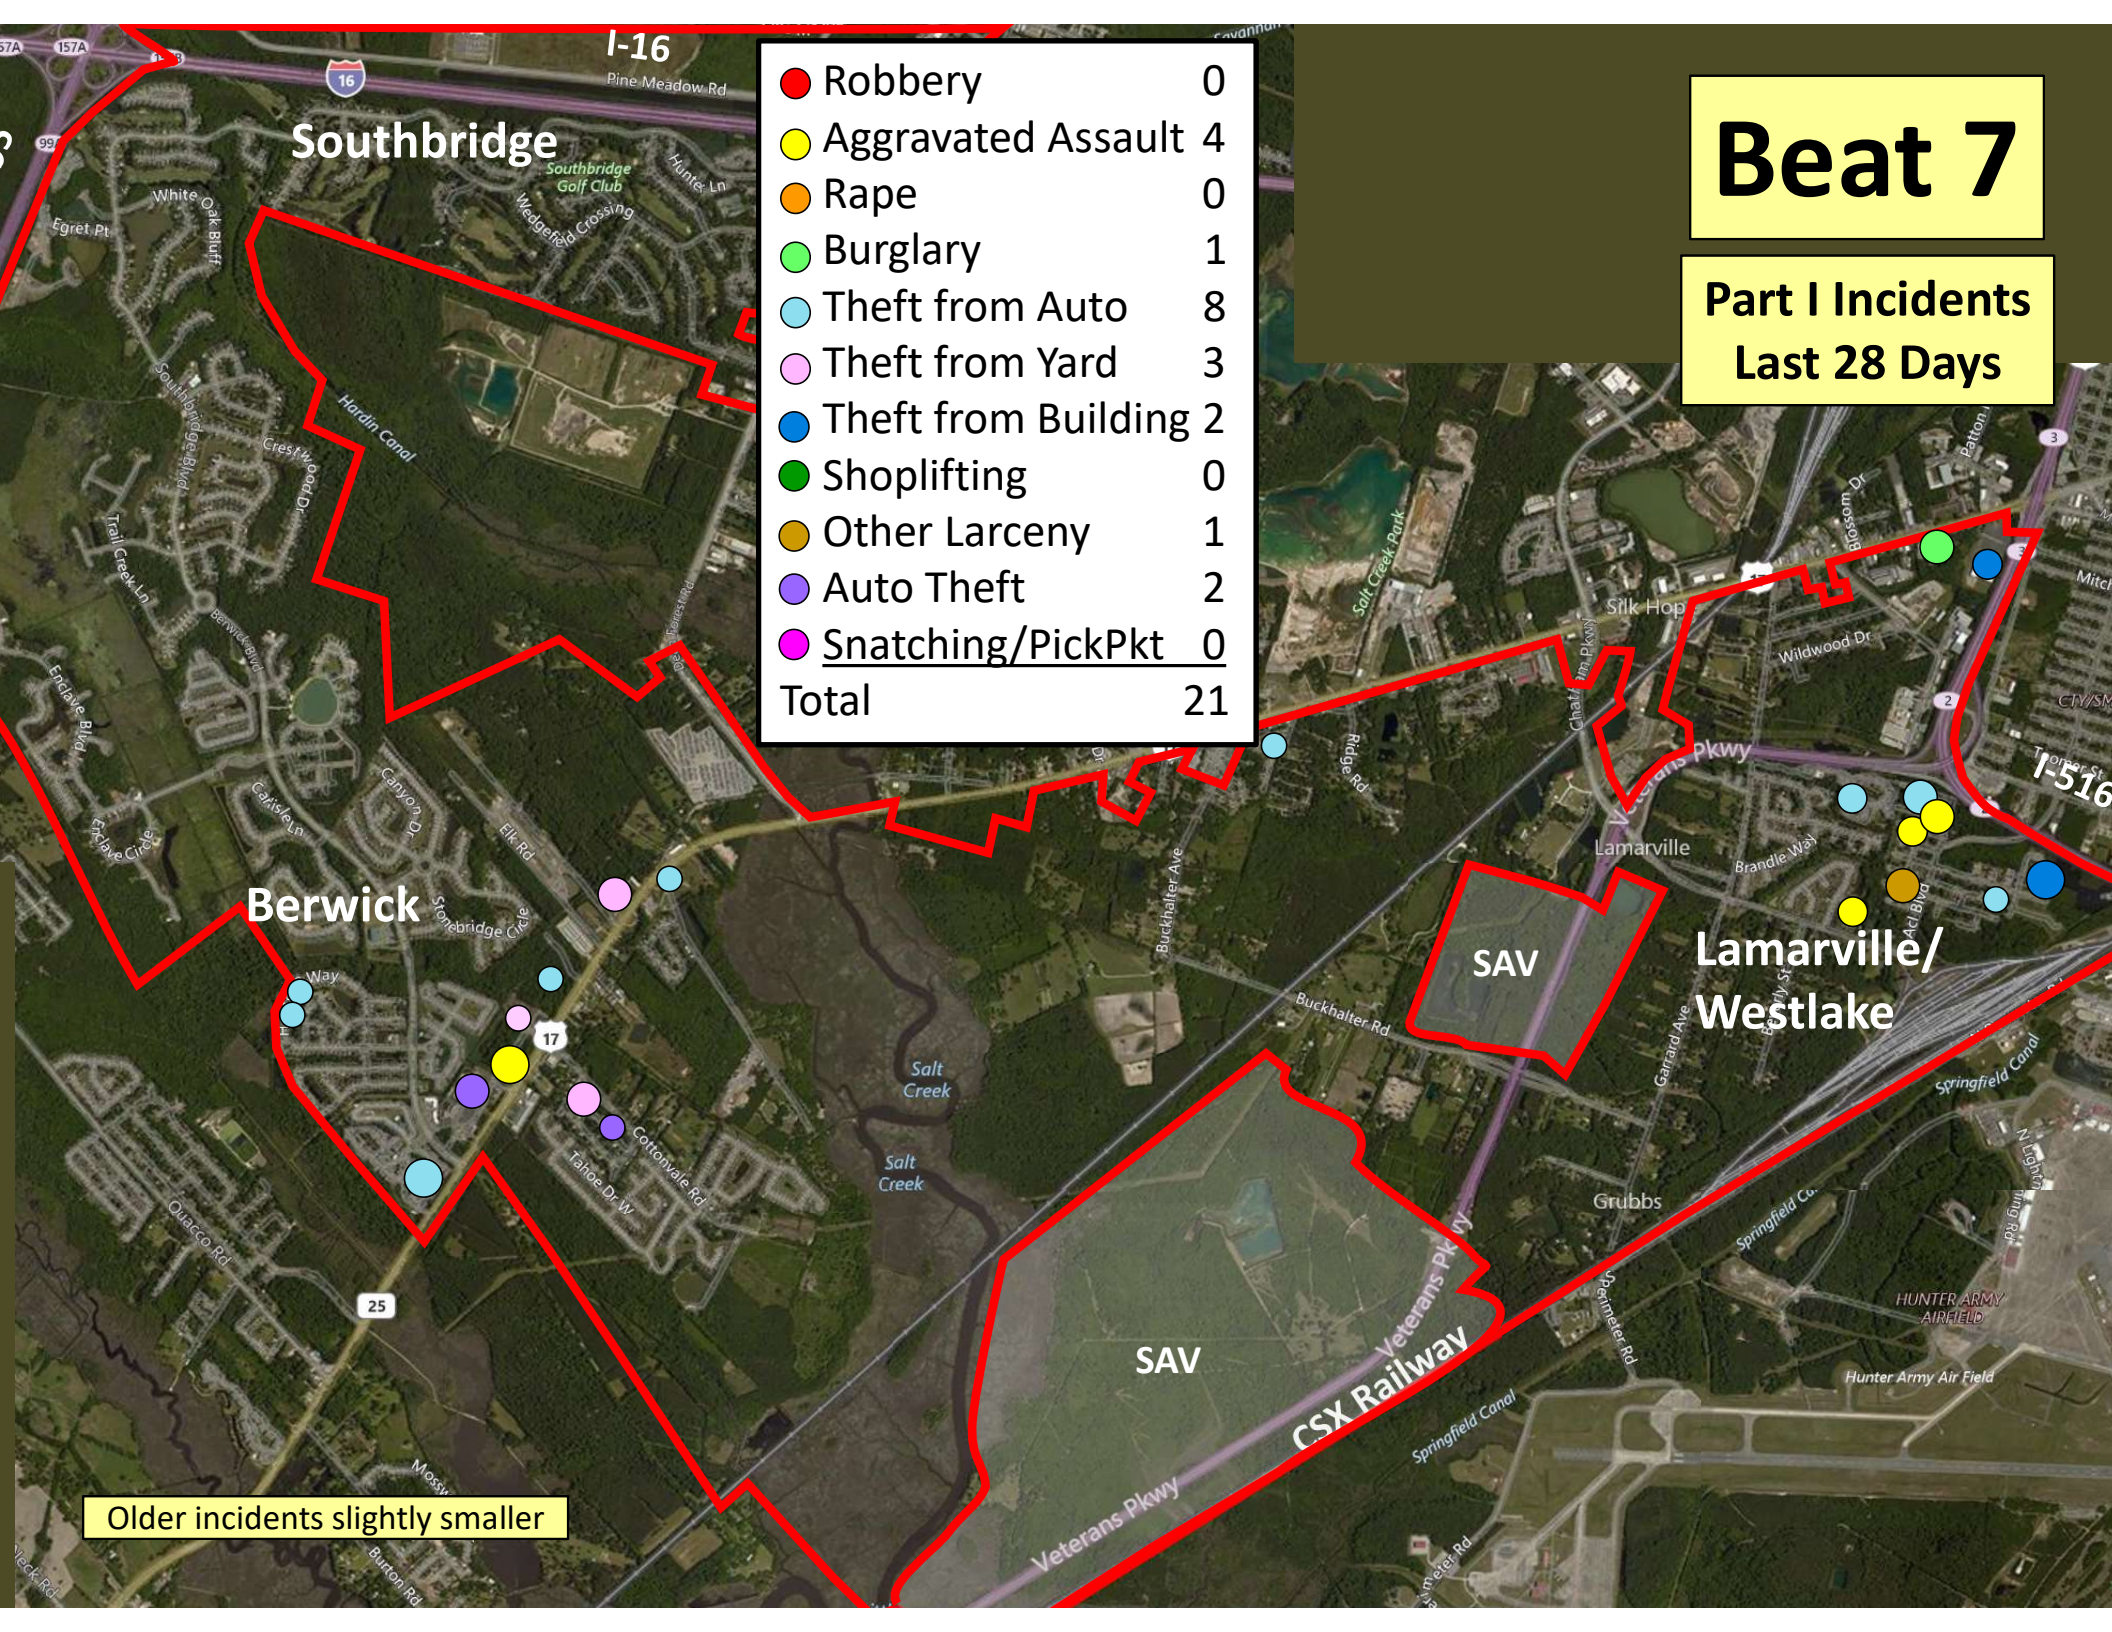

Beat 6

Part I Incidents
Last 28 Days

● Robbery	0
● Aggravated Assault	1
● Rape	0
● Burglary	0
● Theft from Auto	0
● Theft from Yard	1
● Theft from Building	0
● Shoplifting	0
● Other Larceny	0
● Auto Theft	0
● Snatching/PickPkt	0
Total	2

Older incidents slightly smaller

Beat 7

Part I Incidents
Last 28 Days

● Robbery	0
● Aggravated Assault	4
● Rape	0
● Burglary	1
● Theft from Auto	8
● Theft from Yard	3
● Theft from Building	2
● Shoplifting	0
● Other Larceny	1
● Auto Theft	2
● Snatching/PickPkt	0
Total	21

Older incidents slightly smaller

Beat 8

Part I Incidents Last 28 Days

Arson	2
Aggravated Assault	3
Rape	0
Burglary	10
Theft from Auto	3
Theft from Yard	3
Theft from Bldg	3
Shoplifting	9
Other Larceny	1
Auto Theft	1
Sudden Snatching	0
Total	35