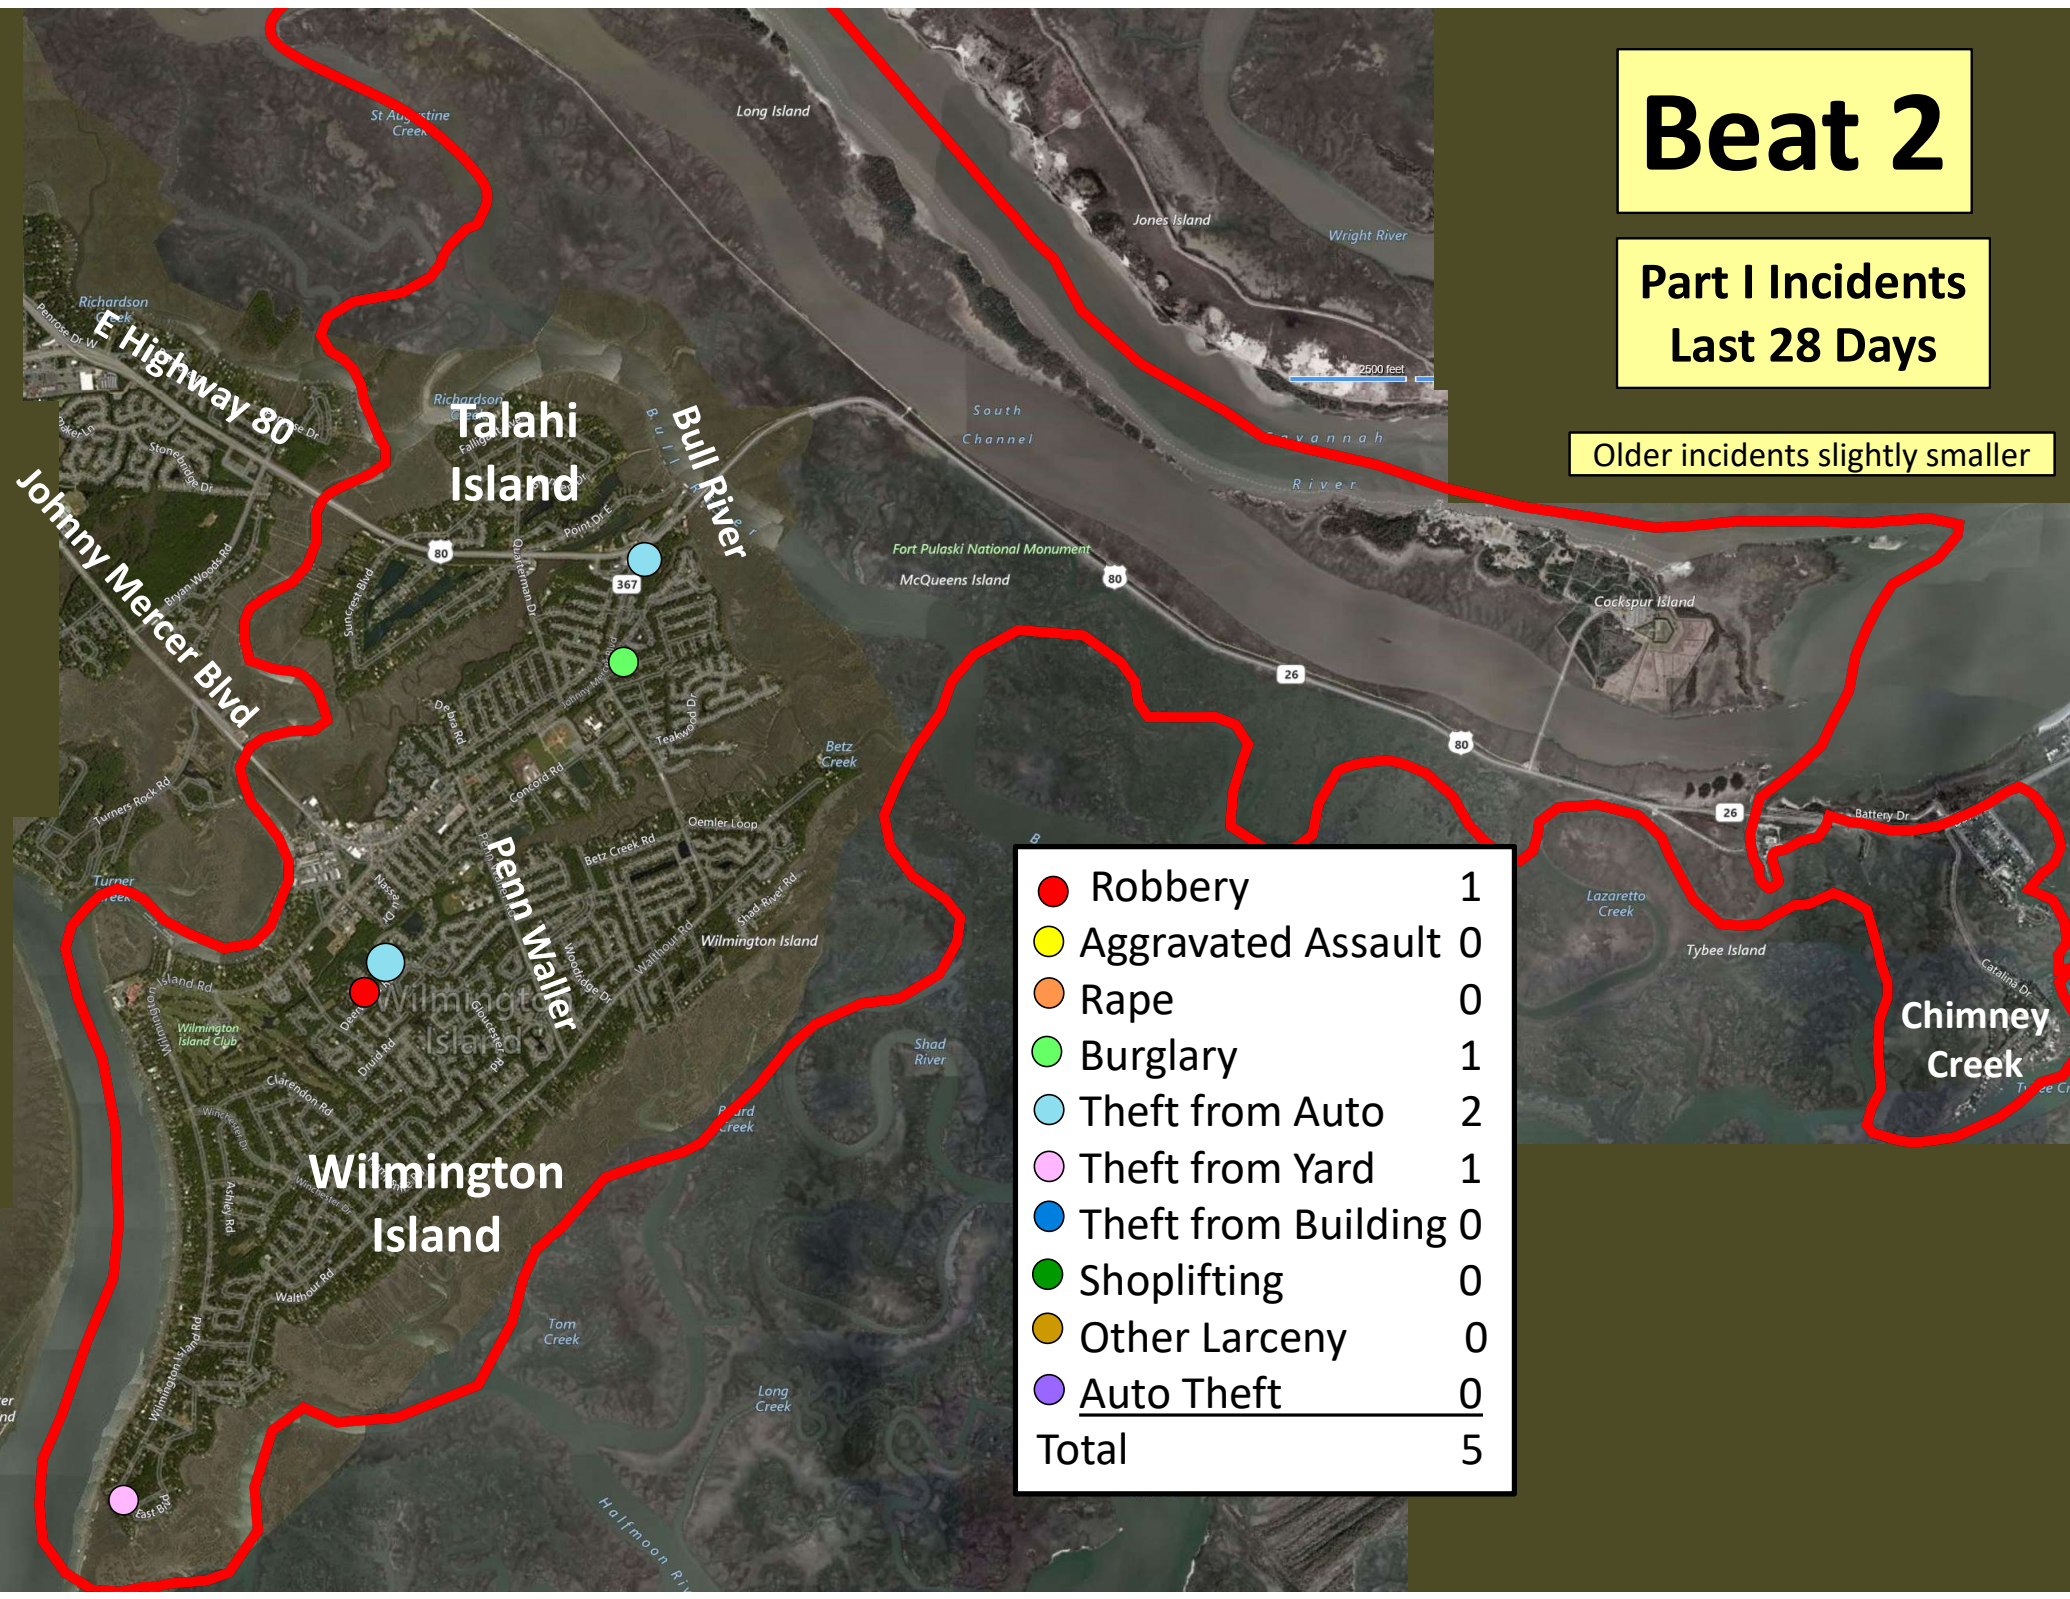

Beat 1

Part I Incidents Last 28 Days

	Homicide	1
	Robbery	0
	Aggravated Assault	1
	Rape	0
	Burglary	1
	Theft from Auto	1
	Theft from Yard	0
	Theft from Building	0
	Shoplifting	1
	Other Larceny	0
	Auto Theft	0
	Snatching/PickPkt	0
Total		5

Older incidents slightly smaller

Beat 2

Part I Incidents
Last 28 Days

Older incidents slightly smaller

Beat 3

● Robbery	0
● Aggravated Assault	1
● Rape	0
● Burglary	0
● Theft from Auto	3
● Theft from Yard	2
● Theft from Building	0
● Shoplifting	0
● Other Larceny	0
● Auto Theft	2
Total	8

Part I Incidents Last 28 Days

Older incidents slightly smaller

Beat 4

Part I Incidents
Last 28 Days

● Robbery	0
● Aggravated Assault	1
● Rape	0
● Burglary	1
● Theft from Auto	0
● Theft from Yard	0
● Theft from Building	0
● Shoplifting	4
● Other Larceny	1
● Auto Theft	0
Total	7

Older incidents slightly smaller

Beat 7

Part I Incidents
Last 28 Days

Arson	1
Robbery	1
Aggravated Assault	1
Rape	0
Burglary	1
Theft from Auto	7
Theft from Yard	8
Theft from Building	2
Shoplifting	3
Other Larceny	2
Auto Theft	3
Snatching/PickPkt	0
Total	29