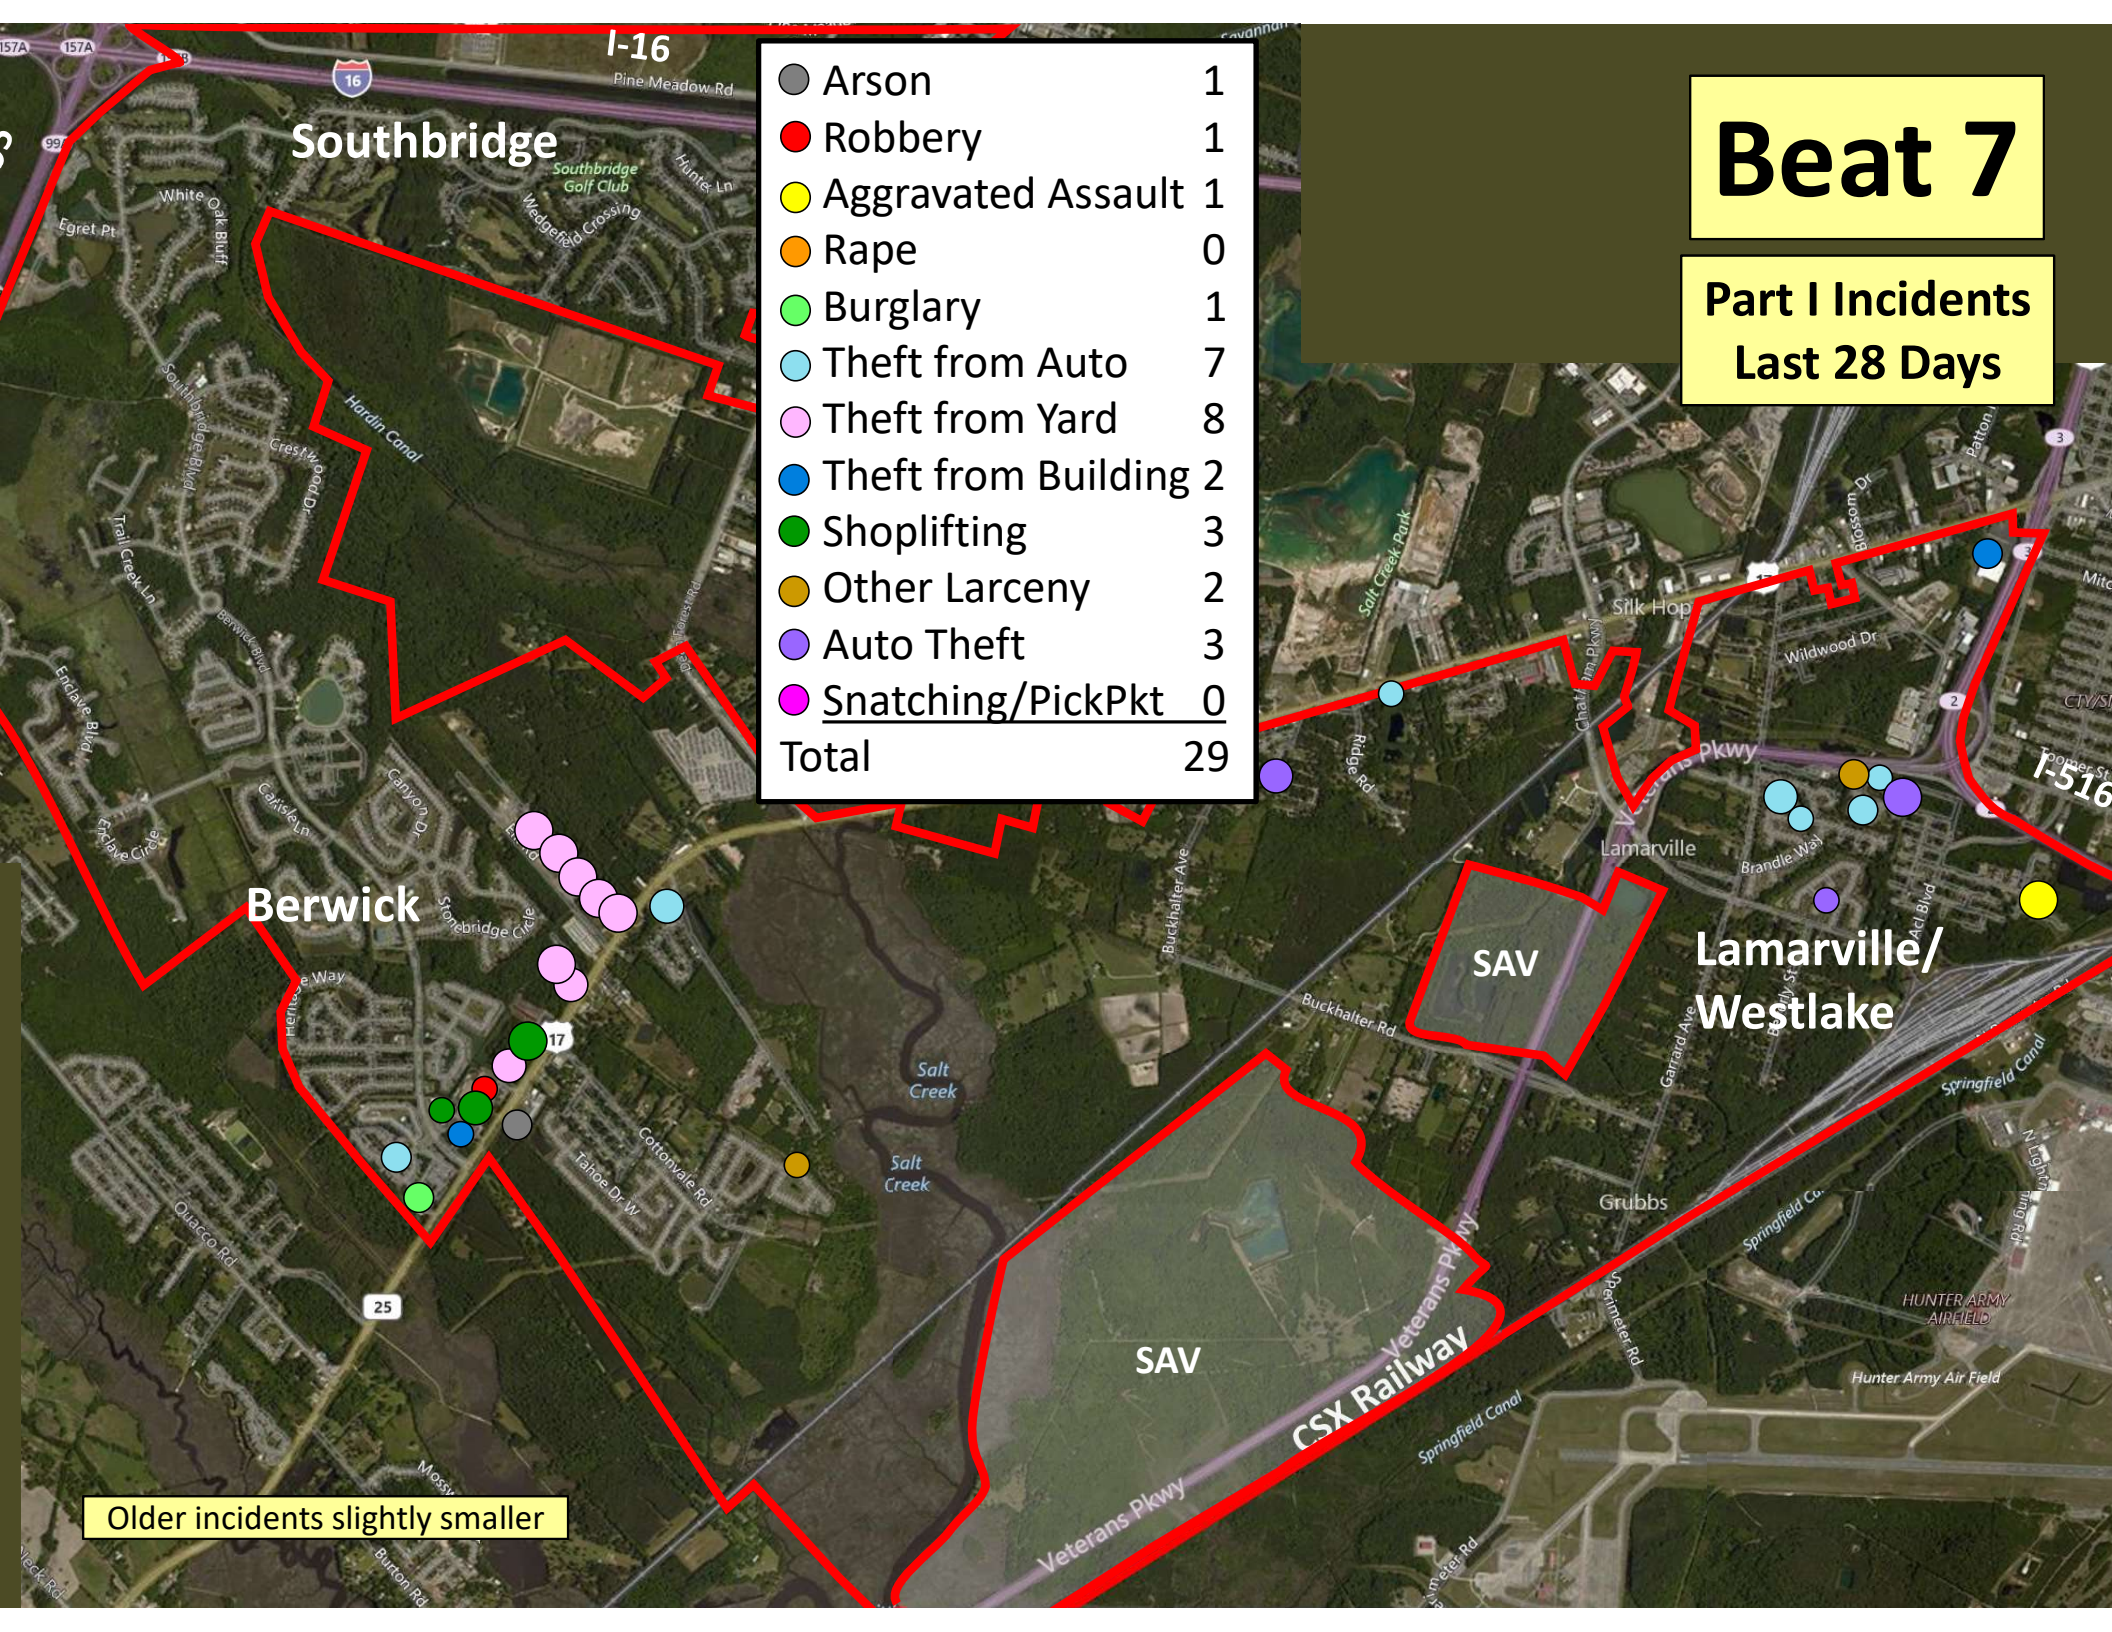

Beat 6

Part I Incidents
Last 28 Days

● Robbery	0
● Aggravated Assault	0
● Rape	0
● Burglary	0
● Theft from Auto	0
● Theft from Yard	1
● Theft from Building	0
● Shoplifting	0
● Other Larceny	0
● Auto Theft	0
● Snatching/PickPkt	0
Total	2

Older incidents slightly smaller

Beat 7

Part I Incidents
Last 28 Days

Arson	1
Robbery	1
Aggravated Assault	1
Rape	0
Burglary	1
Theft from Auto	7
Theft from Yard	8
Theft from Building	2
Shoplifting	3
Other Larceny	2
Auto Theft	3
Snatching/PickPkt	0
Total	29

Older incidents slightly smaller

Beat 8

Part I Incidents Last 28 Days

● Robbery	1
● Aggravated Assault	0
● Rape	1
● Burglary	1
● Theft from Auto	6
● Theft from Yard	2
● Theft from Bldg	2
● Shoplifting	15
● Other Larceny	0
● Auto Theft	3
● Sudden Snatching	0
Total	31

Older incidents slightly smaller

Beat 9

Part I Incidents
Last 28 Days

● Robbery	1
● Aggravated Assault	4
● Rape	1
● Burglary	5
● Theft from Auto	5
● Theft from Yard	3
● Theft from Building	0
● Shoplifting	4
● Other Larceny	0
● Auto Theft	3
● Snatching/PickPkt	1
Total	27