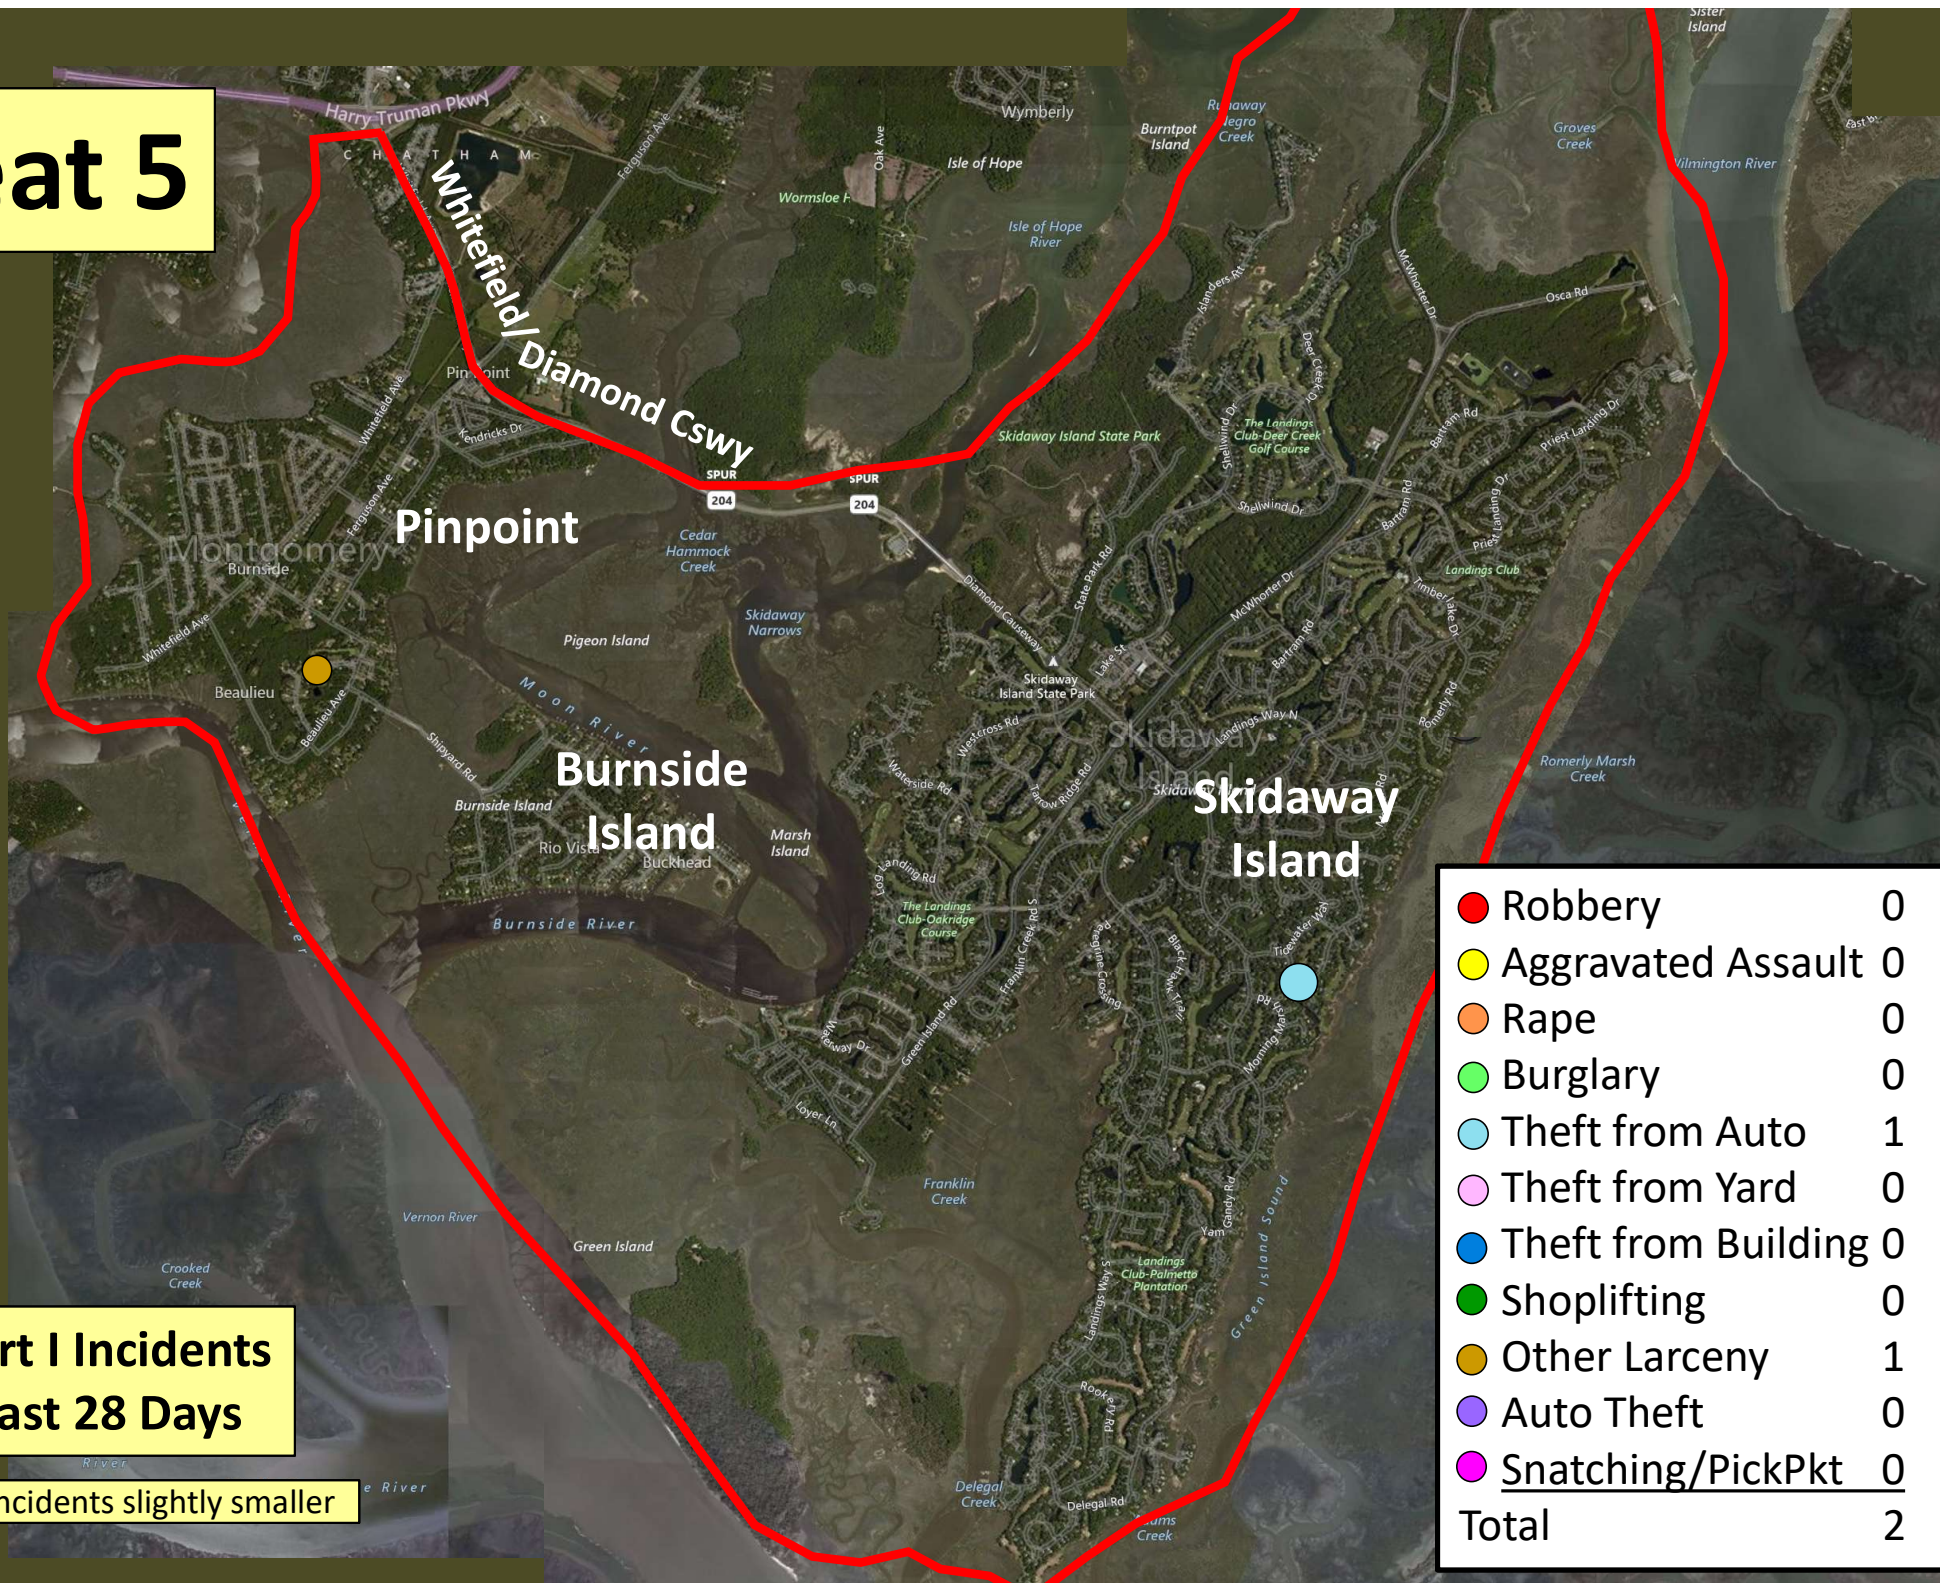

Part I Incidents Last 28 Days

Older incidents slightly smaller

Beat 4

Part I Incidents
Last 28 Days

● Robbery	0
● Aggravated Assault	1
● Rape	0
● Burglary	1
● Theft from Auto	0
● Theft from Yard	0
● Theft from Building	0
● Shoplifting	4
● Other Larceny	1
● Auto Theft	0
Total	7

Older incidents slightly smaller

Beat 5

**Part I Incidents
Last 28 Days**

Older incidents slightly smaller

● Robbery	0
● Aggravated Assault	0
● Rape	0
● Burglary	0
● Theft from Auto	1
● Theft from Yard	0
● Theft from Building	0
● Shoplifting	0
● Other Larceny	1
● Auto Theft	0
● Snatching/PickPkt	0
Total	2