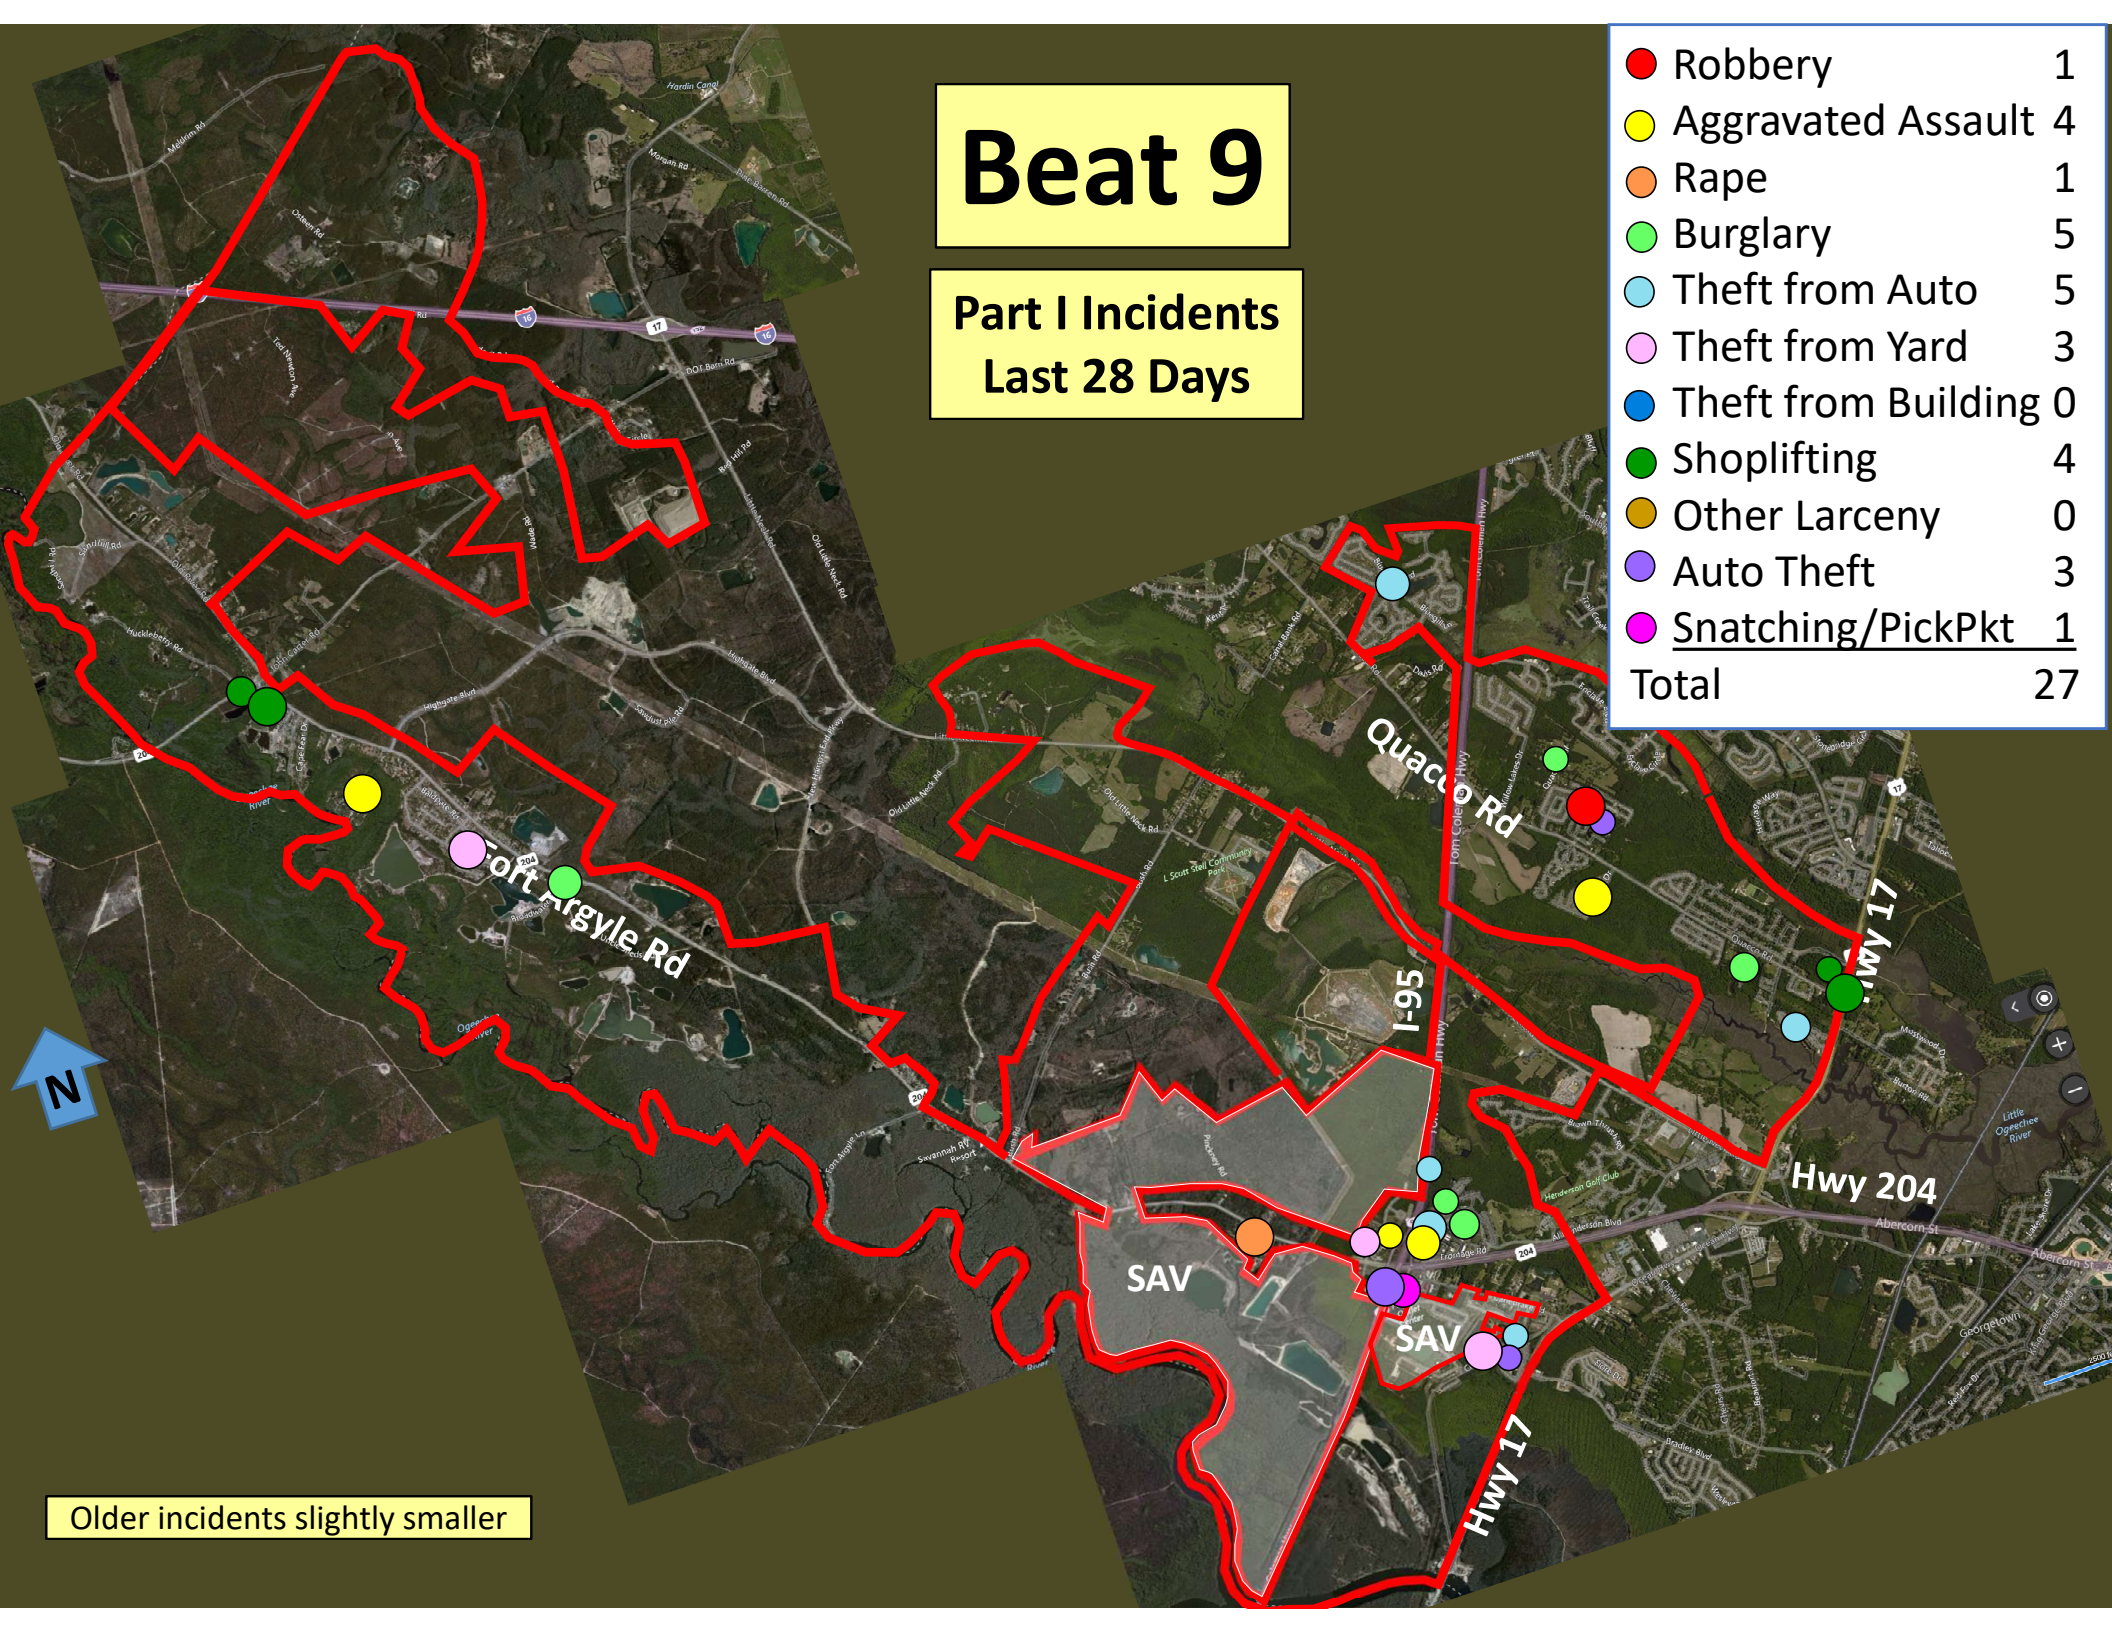

Older incidents slightly smaller

Beat 7

Part I Incidents
Last 28 Days

Arson	1
Robbery	1
Aggravated Assault	1
Rape	0
Burglary	1
Theft from Auto	7
Theft from Yard	8
Theft from Building	2
Shoplifting	3
Other Larceny	2
Auto Theft	3
Snatching/PickPkt	0
Total	29

Older incidents slightly smaller

Beat 8

Part I Incidents Last 28 Days

● Robbery	1
● Aggravated Assault	0
● Rape	1
● Burglary	1
● Theft from Auto	6
● Theft from Yard	2
● Theft from Bldg	2
● Shoplifting	15
● Other Larceny	0
● Auto Theft	3
● Sudden Snatching	0
Total	31

Older incidents slightly smaller

Beat 9

Part I Incidents
Last 28 Days

● Robbery	1
● Aggravated Assault	4
● Rape	1
● Burglary	5
● Theft from Auto	5
● Theft from Yard	3
● Theft from Building	0
● Shoplifting	4
● Other Larceny	0
● Auto Theft	3
● Snatching/PickPkt	1
Total	27