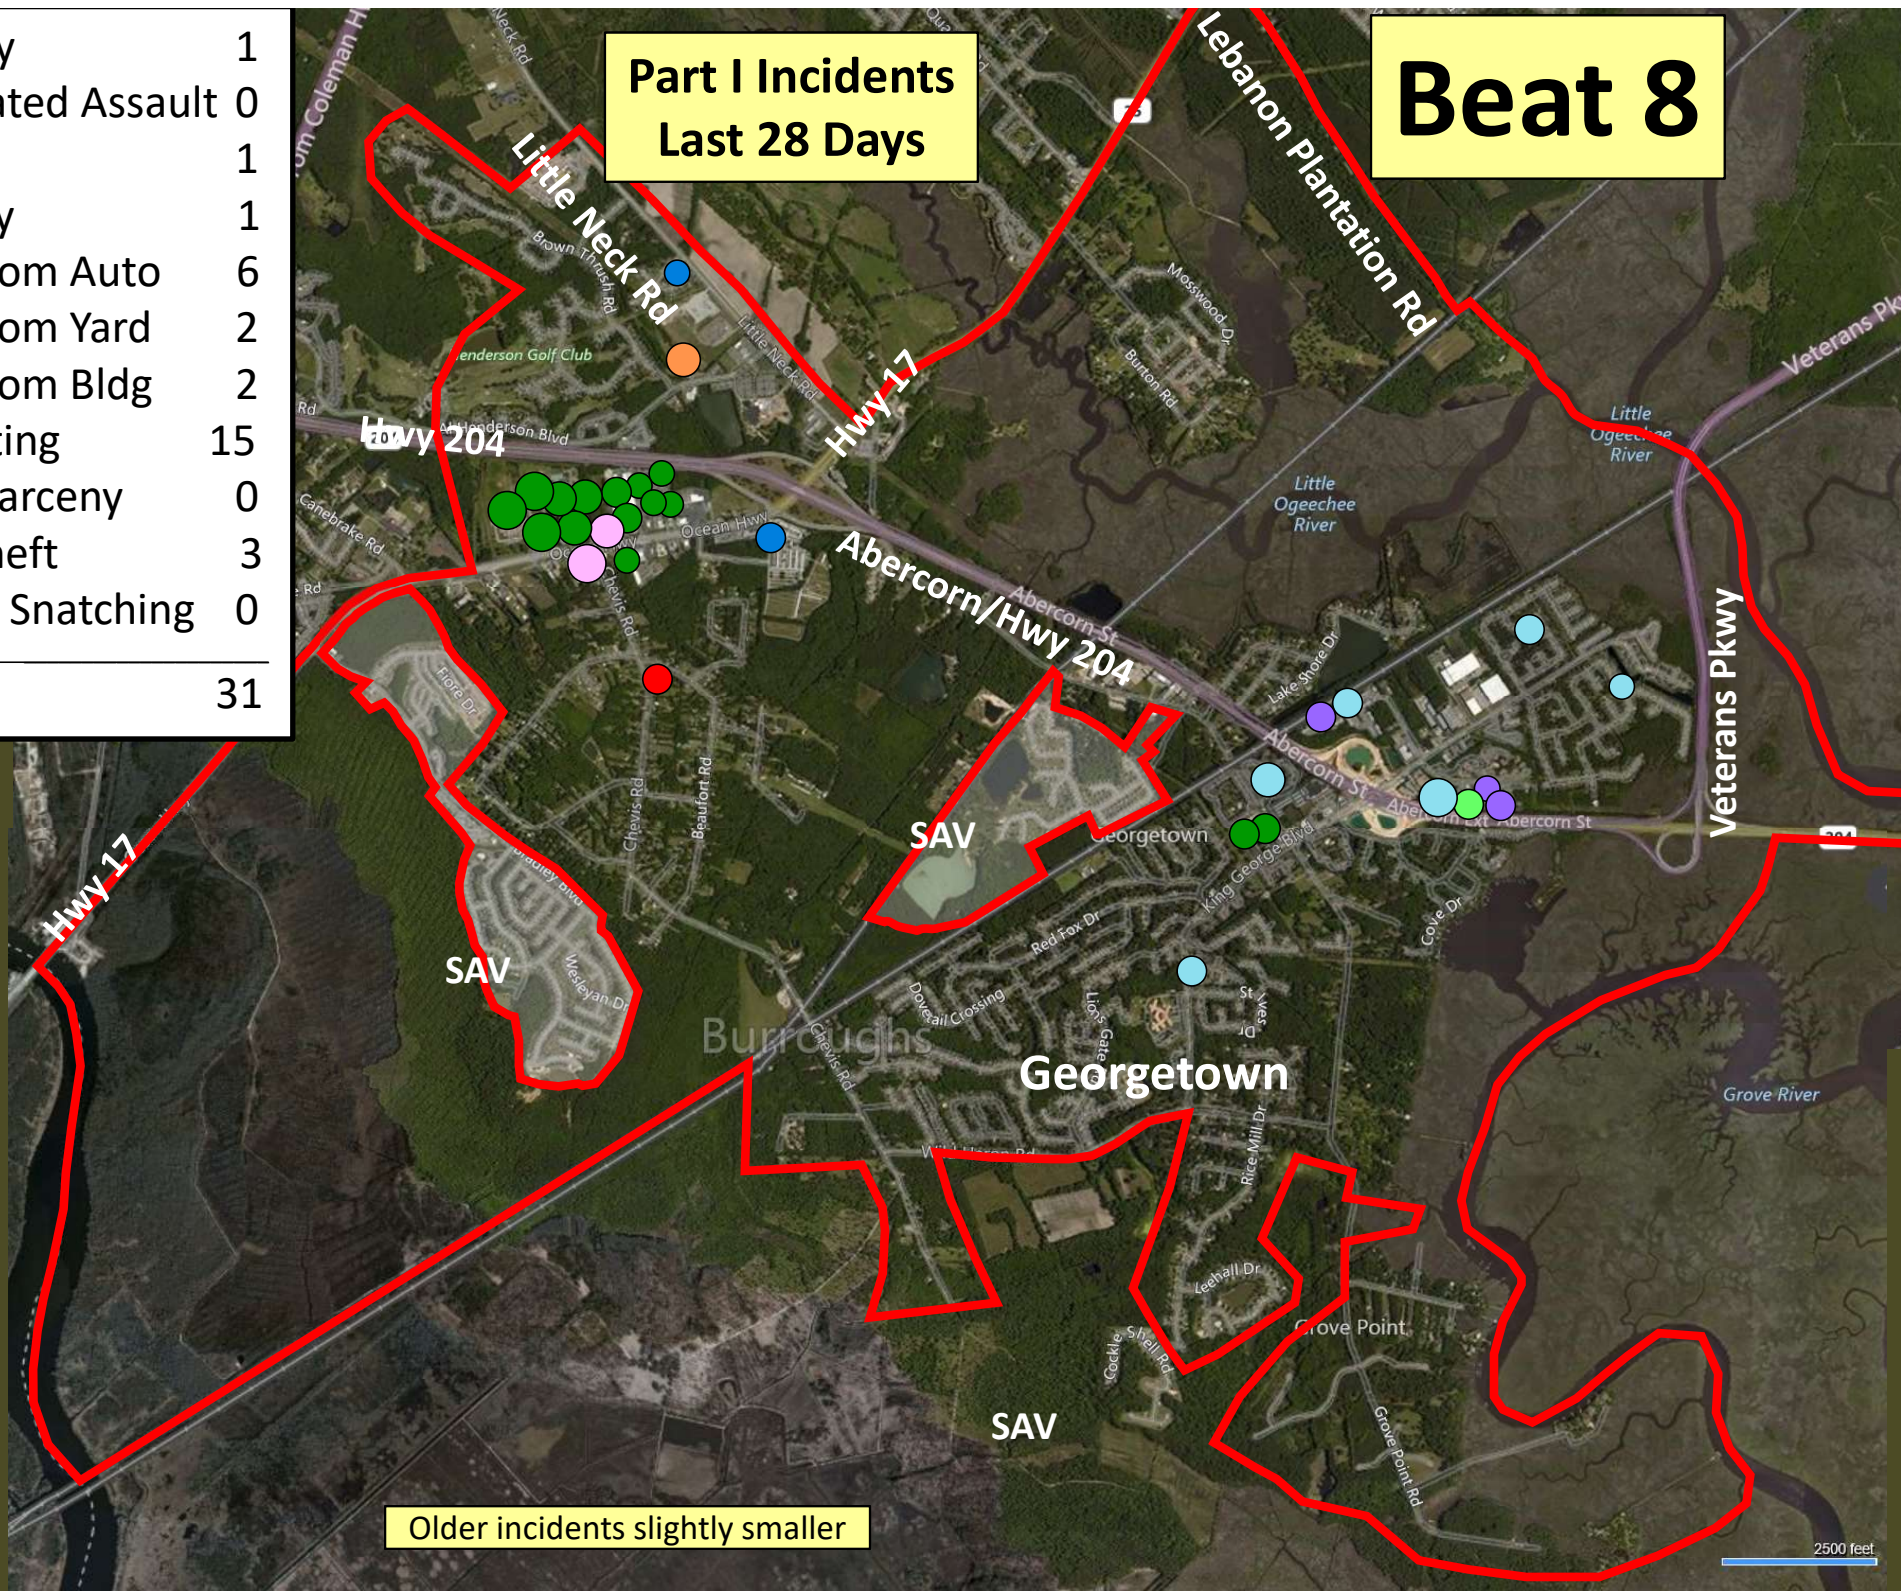

Beat 6

Part I Incidents
Last 28 Days

● Robbery	0
● Aggravated Assault	0
● Rape	0
● Burglary	0
● Theft from Auto	0
● Theft from Yard	1
● Theft from Building	0
● Shoplifting	0
● Other Larceny	0
● Auto Theft	0
● Snatching/PickPkt	0
Total	2

Older incidents slightly smaller

Beat 7

Part I Incidents
Last 28 Days

Arson	1
Robbery	1
Aggravated Assault	1
Rape	0
Burglary	1
Theft from Auto	7
Theft from Yard	8
Theft from Building	2
Shoplifting	3
Other Larceny	2
Auto Theft	3
Snatching/PickPkt	0
Total	29

Older incidents slightly smaller

Beat 8

Part I Incidents Last 28 Days

● Robbery	1
● Aggravated Assault	0
● Rape	1
● Burglary	1
● Theft from Auto	6
● Theft from Yard	2
● Theft from Bldg	2
● Shoplifting	15
● Other Larceny	0
● Auto Theft	3
● Sudden Snatching	0
Total	31

Older incidents slightly smaller

Beat 9

Part I Incidents
Last 28 Days

● Robbery	1
● Aggravated Assault	4
● Rape	1
● Burglary	5
● Theft from Auto	5
● Theft from Yard	3
● Theft from Building	0
● Shoplifting	4
● Other Larceny	0
● Auto Theft	3
● Snatching/PickPkt	1
Total	27