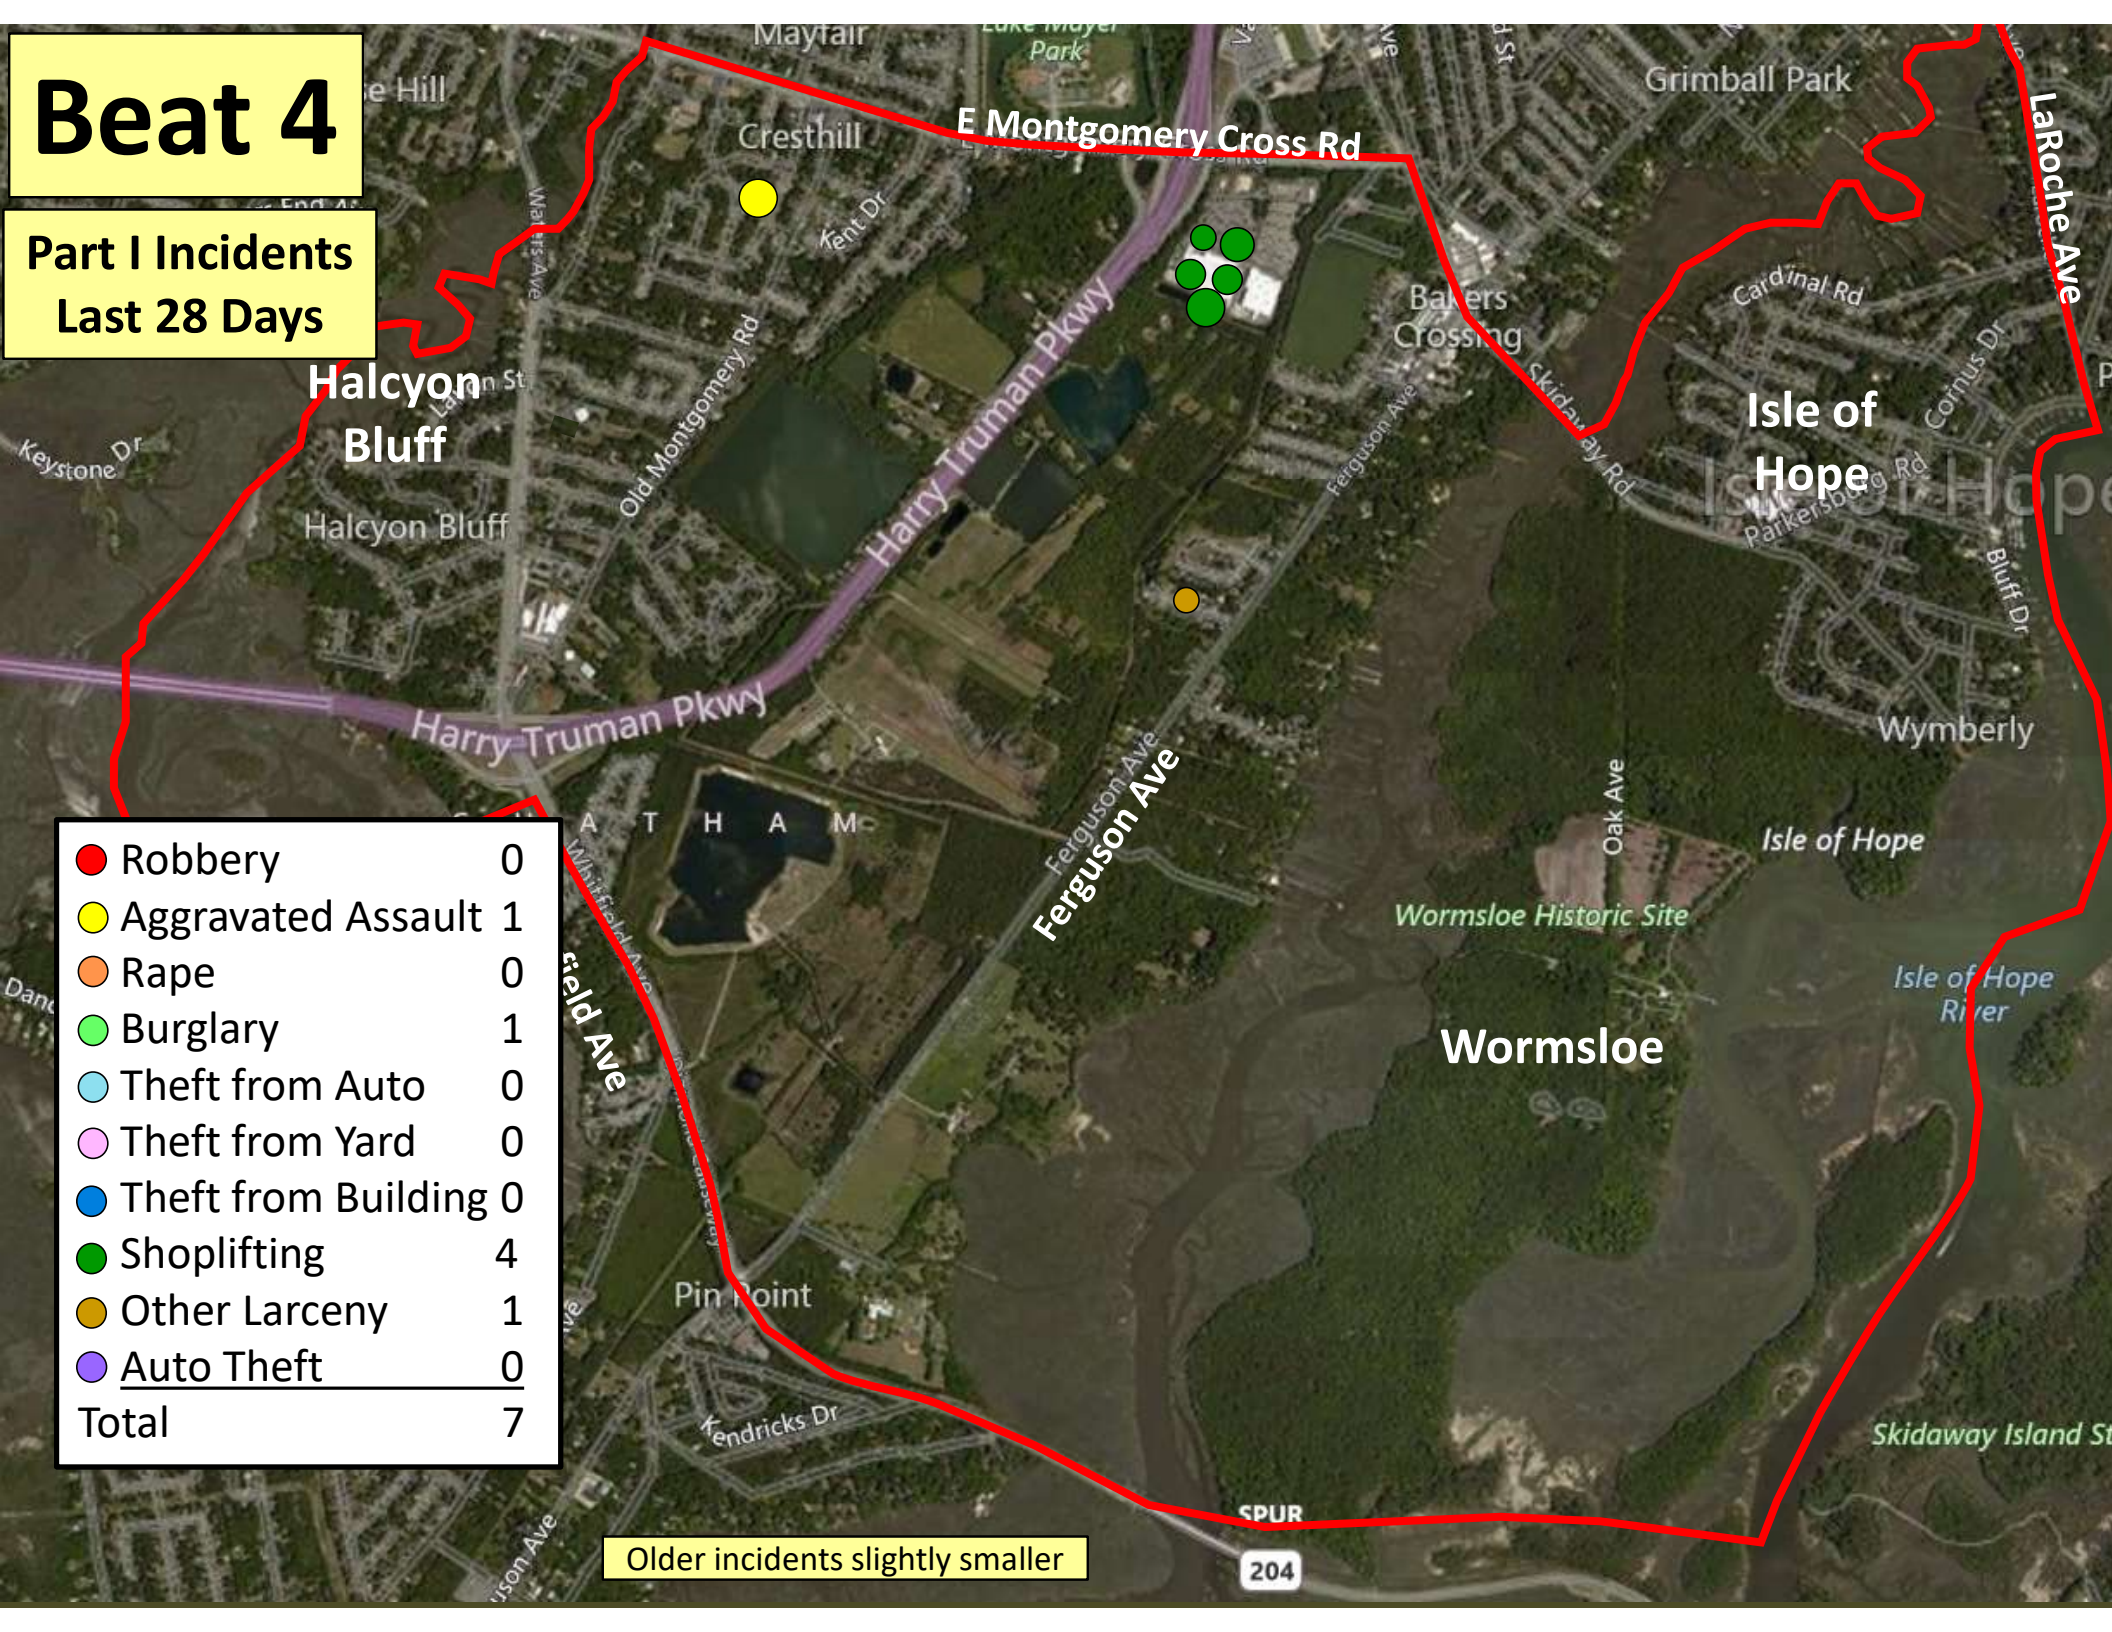

Beat 4

Part I Incidents
Last 28 Days

● Robbery	0
● Aggravated Assault	1
● Rape	0
● Burglary	1
● Theft from Auto	0
● Theft from Yard	0
● Theft from Building	0
● Shoplifting	4
● Other Larceny	1
● Auto Theft	0
Total	7

Older incidents slightly smaller