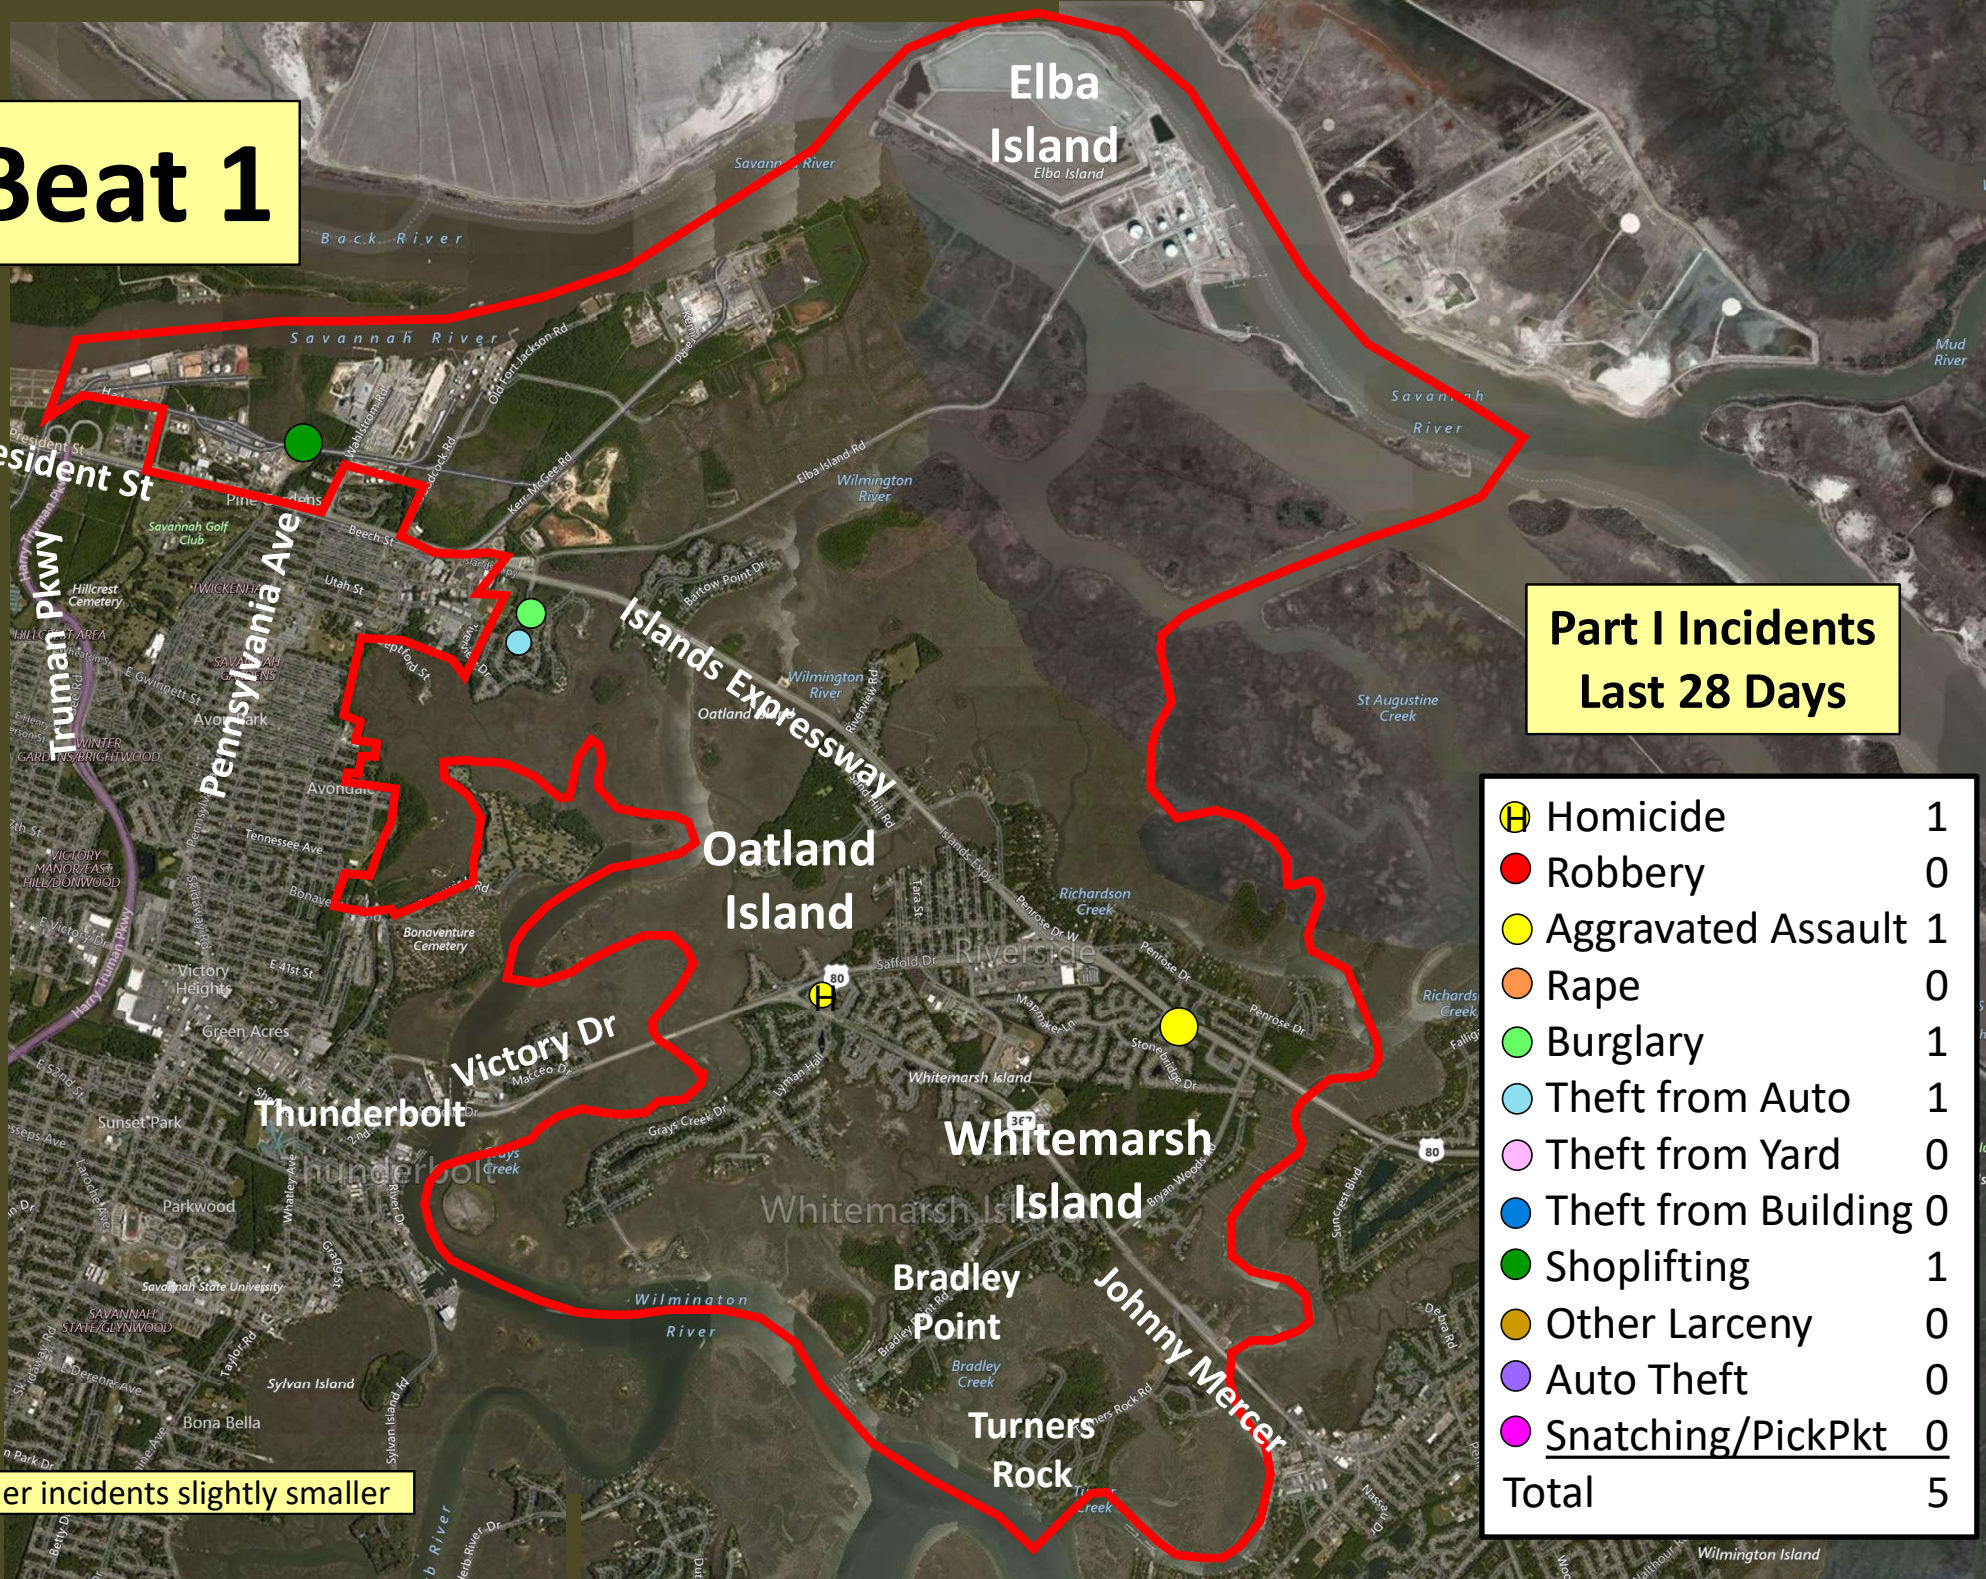

Beat 1

Part I Incidents Last 28 Days

	Homicide	1
	Robbery	0
	Aggravated Assault	1
	Rape	0
	Burglary	1
	Theft from Auto	1
	Theft from Yard	0
	Theft from Building	0
	Shoplifting	1
	Other Larceny	0
	Auto Theft	0
	Snatching/PickPkt	0
Total		5

Older incidents slightly smaller

Beat 2

Part I Incidents
Last 28 Days

Older incidents slightly smaller

Beat 3

● Robbery	0
● Aggravated Assault	1
● Rape	0
● Burglary	0
● Theft from Auto	3
● Theft from Yard	2
● Theft from Building	0
● Shoplifting	0
● Other Larceny	0
● Auto Theft	2
Total	8