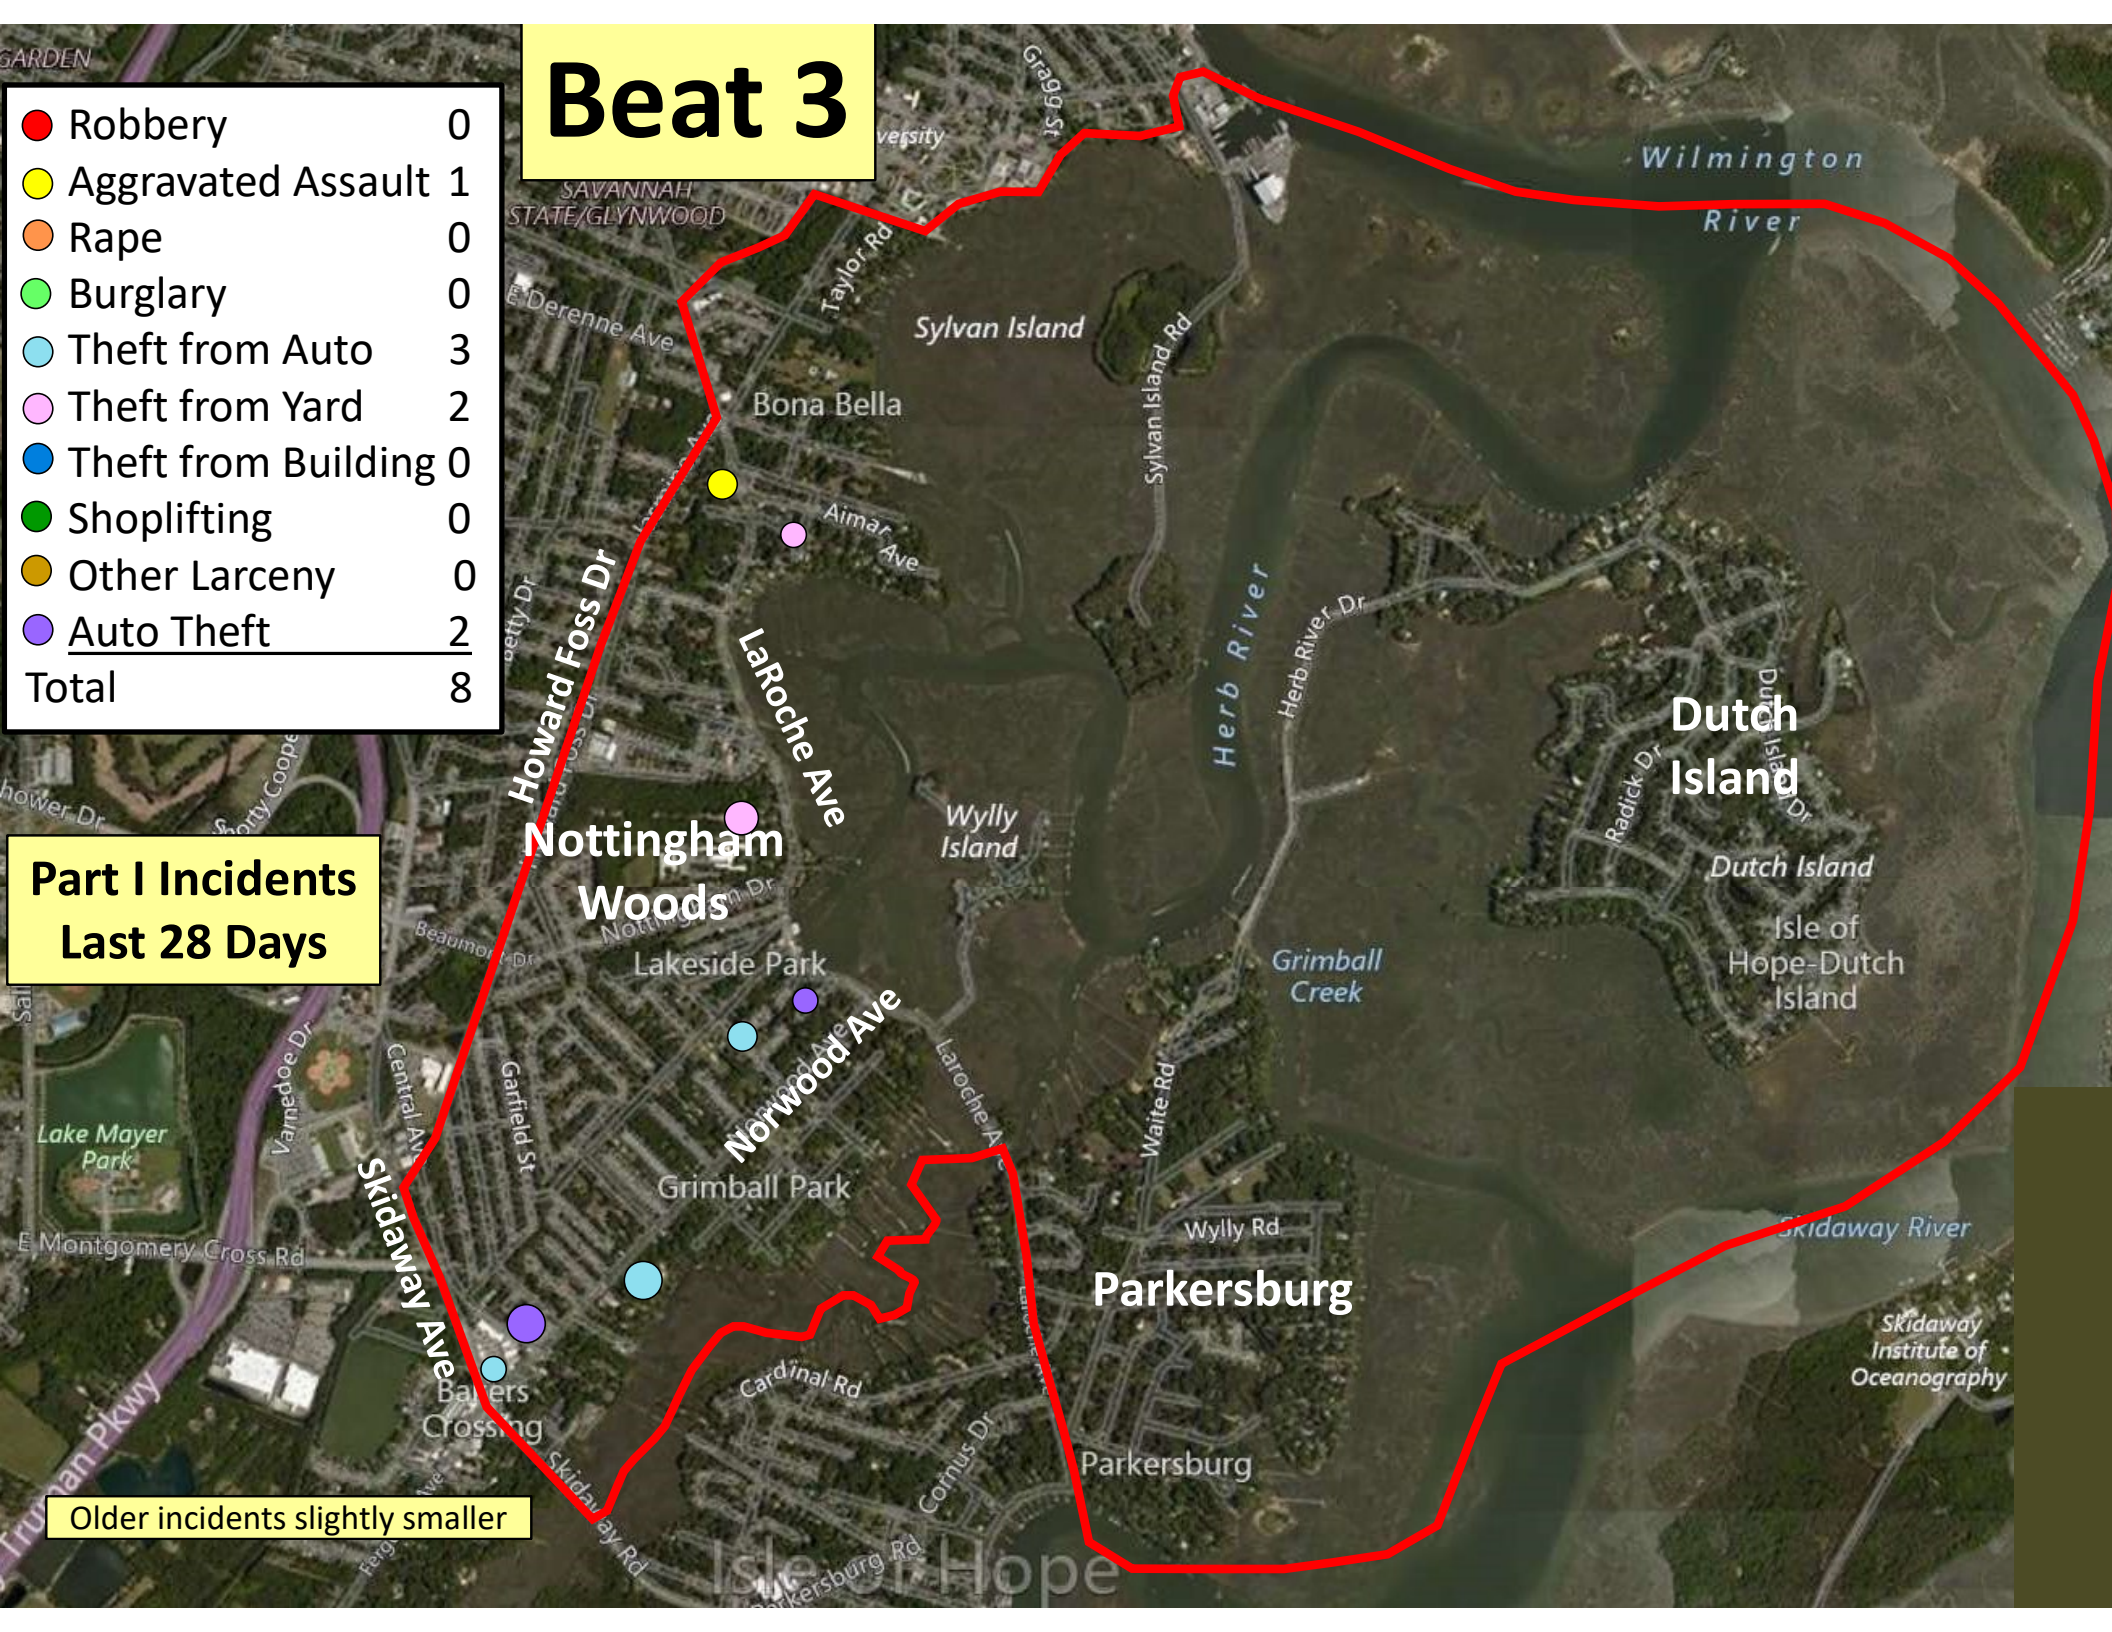

Beat 1

Part I Incidents Last 28 Days

	Homicide	1
	Robbery	0
	Aggravated Assault	1
	Rape	0
	Burglary	1
	Theft from Auto	1
	Theft from Yard	0
	Theft from Building	0
	Shoplifting	1
	Other Larceny	0
	Auto Theft	0
	Snatching/PickPkt	0
Total		5

Older incidents slightly smaller

Beat 2

Part I Incidents
Last 28 Days

Older incidents slightly smaller

Beat 3

● Robbery	0
● Aggravated Assault	1
● Rape	0
● Burglary	0
● Theft from Auto	3
● Theft from Yard	2
● Theft from Building	0
● Shoplifting	0
● Other Larceny	0
● Auto Theft	2
Total	8

Part I Incidents Last 28 Days

Older incidents slightly smaller

Beat 4

Part I Incidents
Last 28 Days

● Robbery	0
● Aggravated Assault	1
● Rape	0
● Burglary	1
● Theft from Auto	0
● Theft from Yard	0
● Theft from Building	0
● Shoplifting	4
● Other Larceny	1
● Auto Theft	0
Total	7