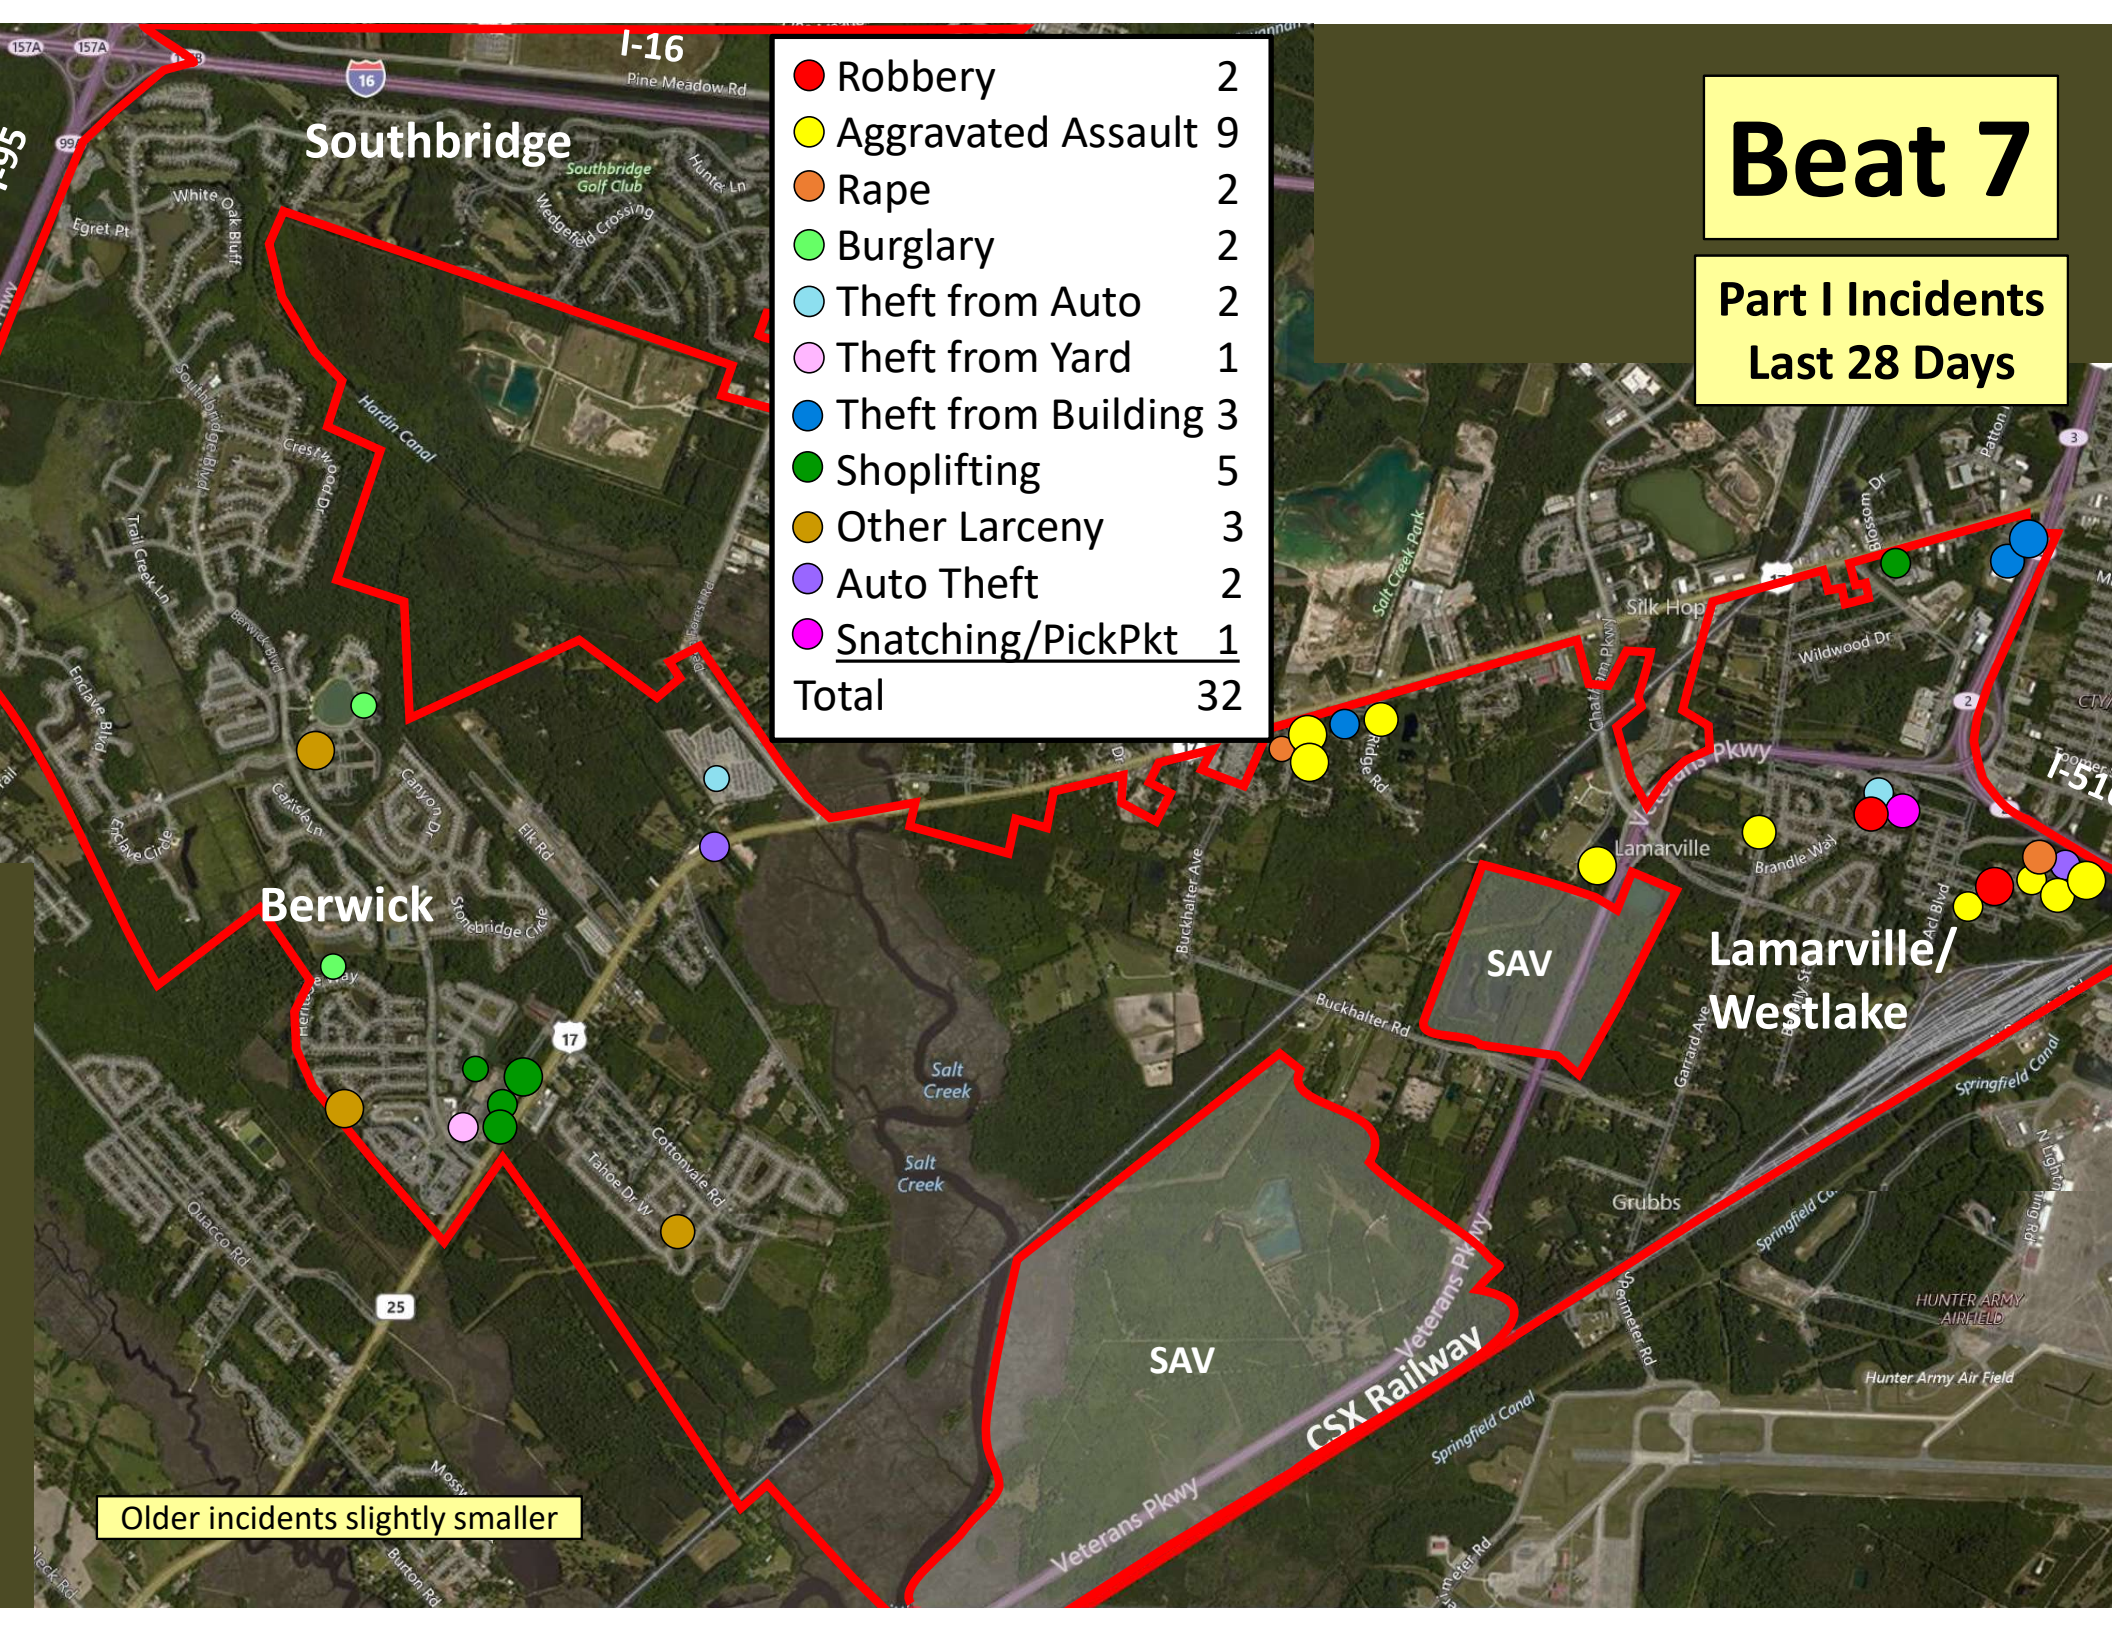

Older incidents slightly smaller

Beat 5

**Part I Incidents
Last 28 Days**

Older incidents slightly smaller

● Robbery	0
● Aggravated Assault	4
● Rape	0
● Burglary	0
● Theft from Auto	1
● Theft from Yard	1
● Theft from Building	1
● Shoplifting	0
● Other Larceny	1
● Auto Theft	1
● Snatching/PickPkt	0
Total	9

Beat 6

Part I Incidents
Last 28 Days

● Robbery	0
● Aggravated Assault	0
● Rape	0
● Burglary	1
● Theft from Auto	0
● Theft from Yard	0
● Theft from Building	0
● Shoplifting	0
● Other Larceny	0
● Auto Theft	0
● Snatching/PickPkt	0
Total	1

Older incidents slightly smaller

Beat 7

Part I Incidents
Last 28 Days

● Robbery	2
● Aggravated Assault	9
● Rape	2
● Burglary	2
● Theft from Auto	2
● Theft from Yard	1
● Theft from Building	3
● Shoplifting	5
● Other Larceny	3
● Auto Theft	2
● Snatching/PickPkt	1
Total	32

Older incidents slightly smaller

Beat 8

Part I Incidents Last 28 Days

● Robbery	1
● Aggravated Assault	0
● Rape	0
● Burglary	2
● Theft from Auto	6
● Theft from Yard	2
● Theft from Bldg	1
● Shoplifting	4
● Other Larceny	0
● Auto Theft	0
● Sudden Snatching	0
Total	16