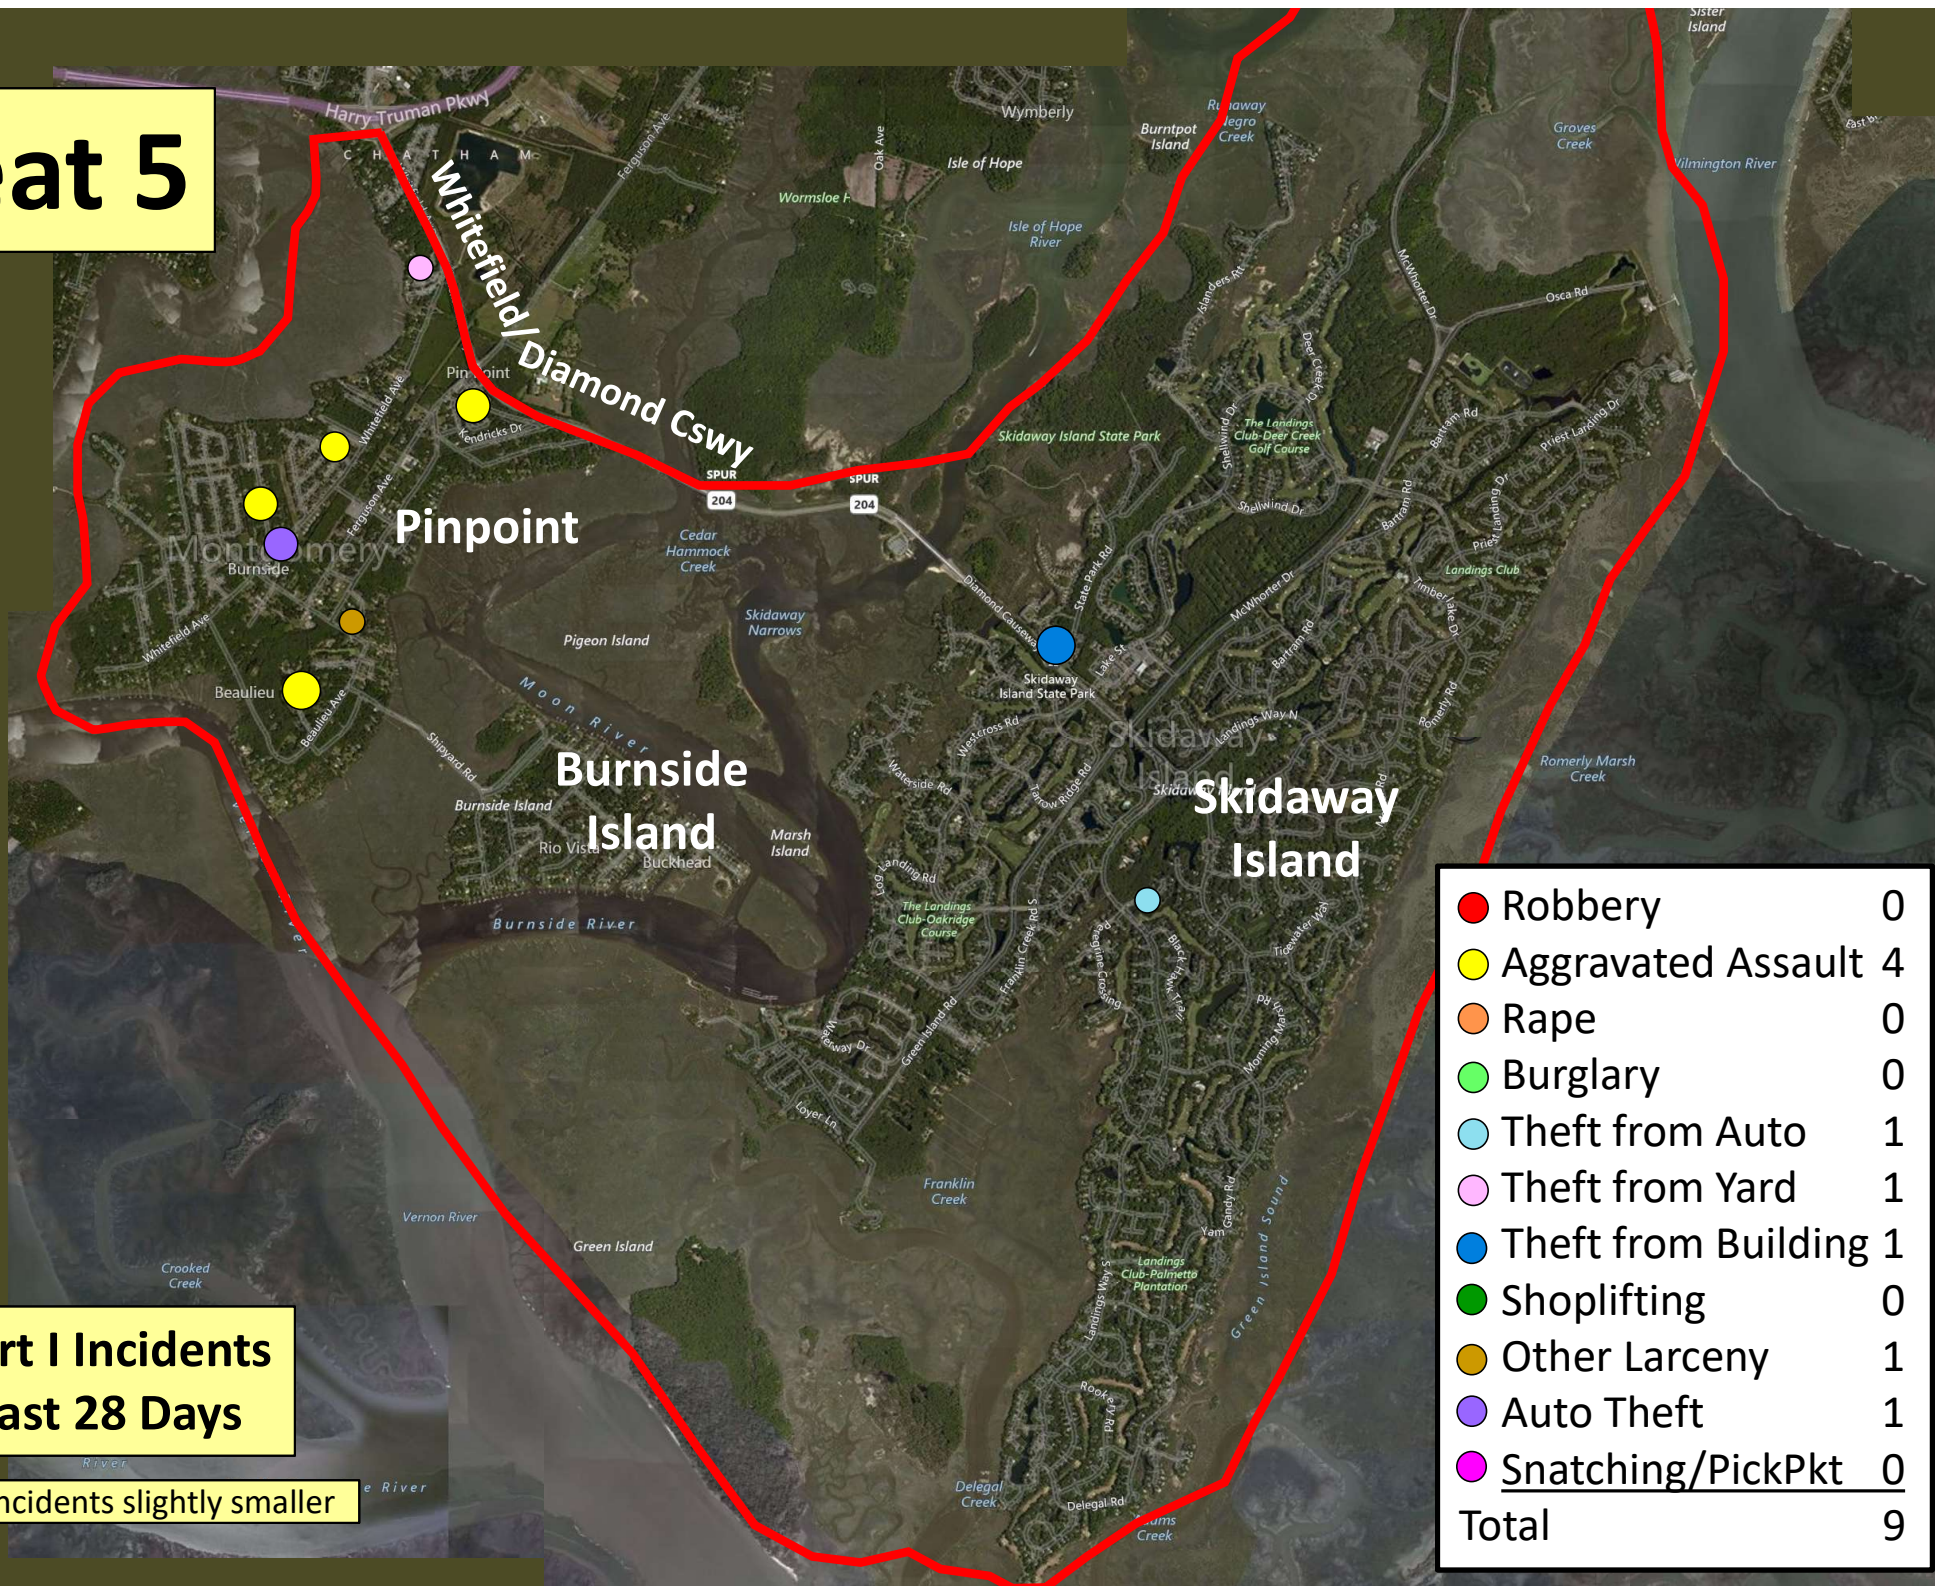

Part I Incidents Last 28 Days

Older incidents slightly smaller

Beat 4

Part I Incidents
Last 28 Days

● Robbery	0
● Aggravated Assault	2
● Rape	0
● Burglary	1
● Theft from Auto	2
● Theft from Yard	2
● Theft from Building	0
● Shoplifting	5
● Other Larceny	1
● Auto Theft	1
Total	14

Older incidents slightly smaller

Beat 5

**Part I Incidents
Last 28 Days**

Older incidents slightly smaller

● Robbery	0
● Aggravated Assault	4
● Rape	0
● Burglary	0
● Theft from Auto	1
● Theft from Yard	1
● Theft from Building	1
● Shoplifting	0
● Other Larceny	1
● Auto Theft	1
● Snatching/PickPkt	0
Total	9