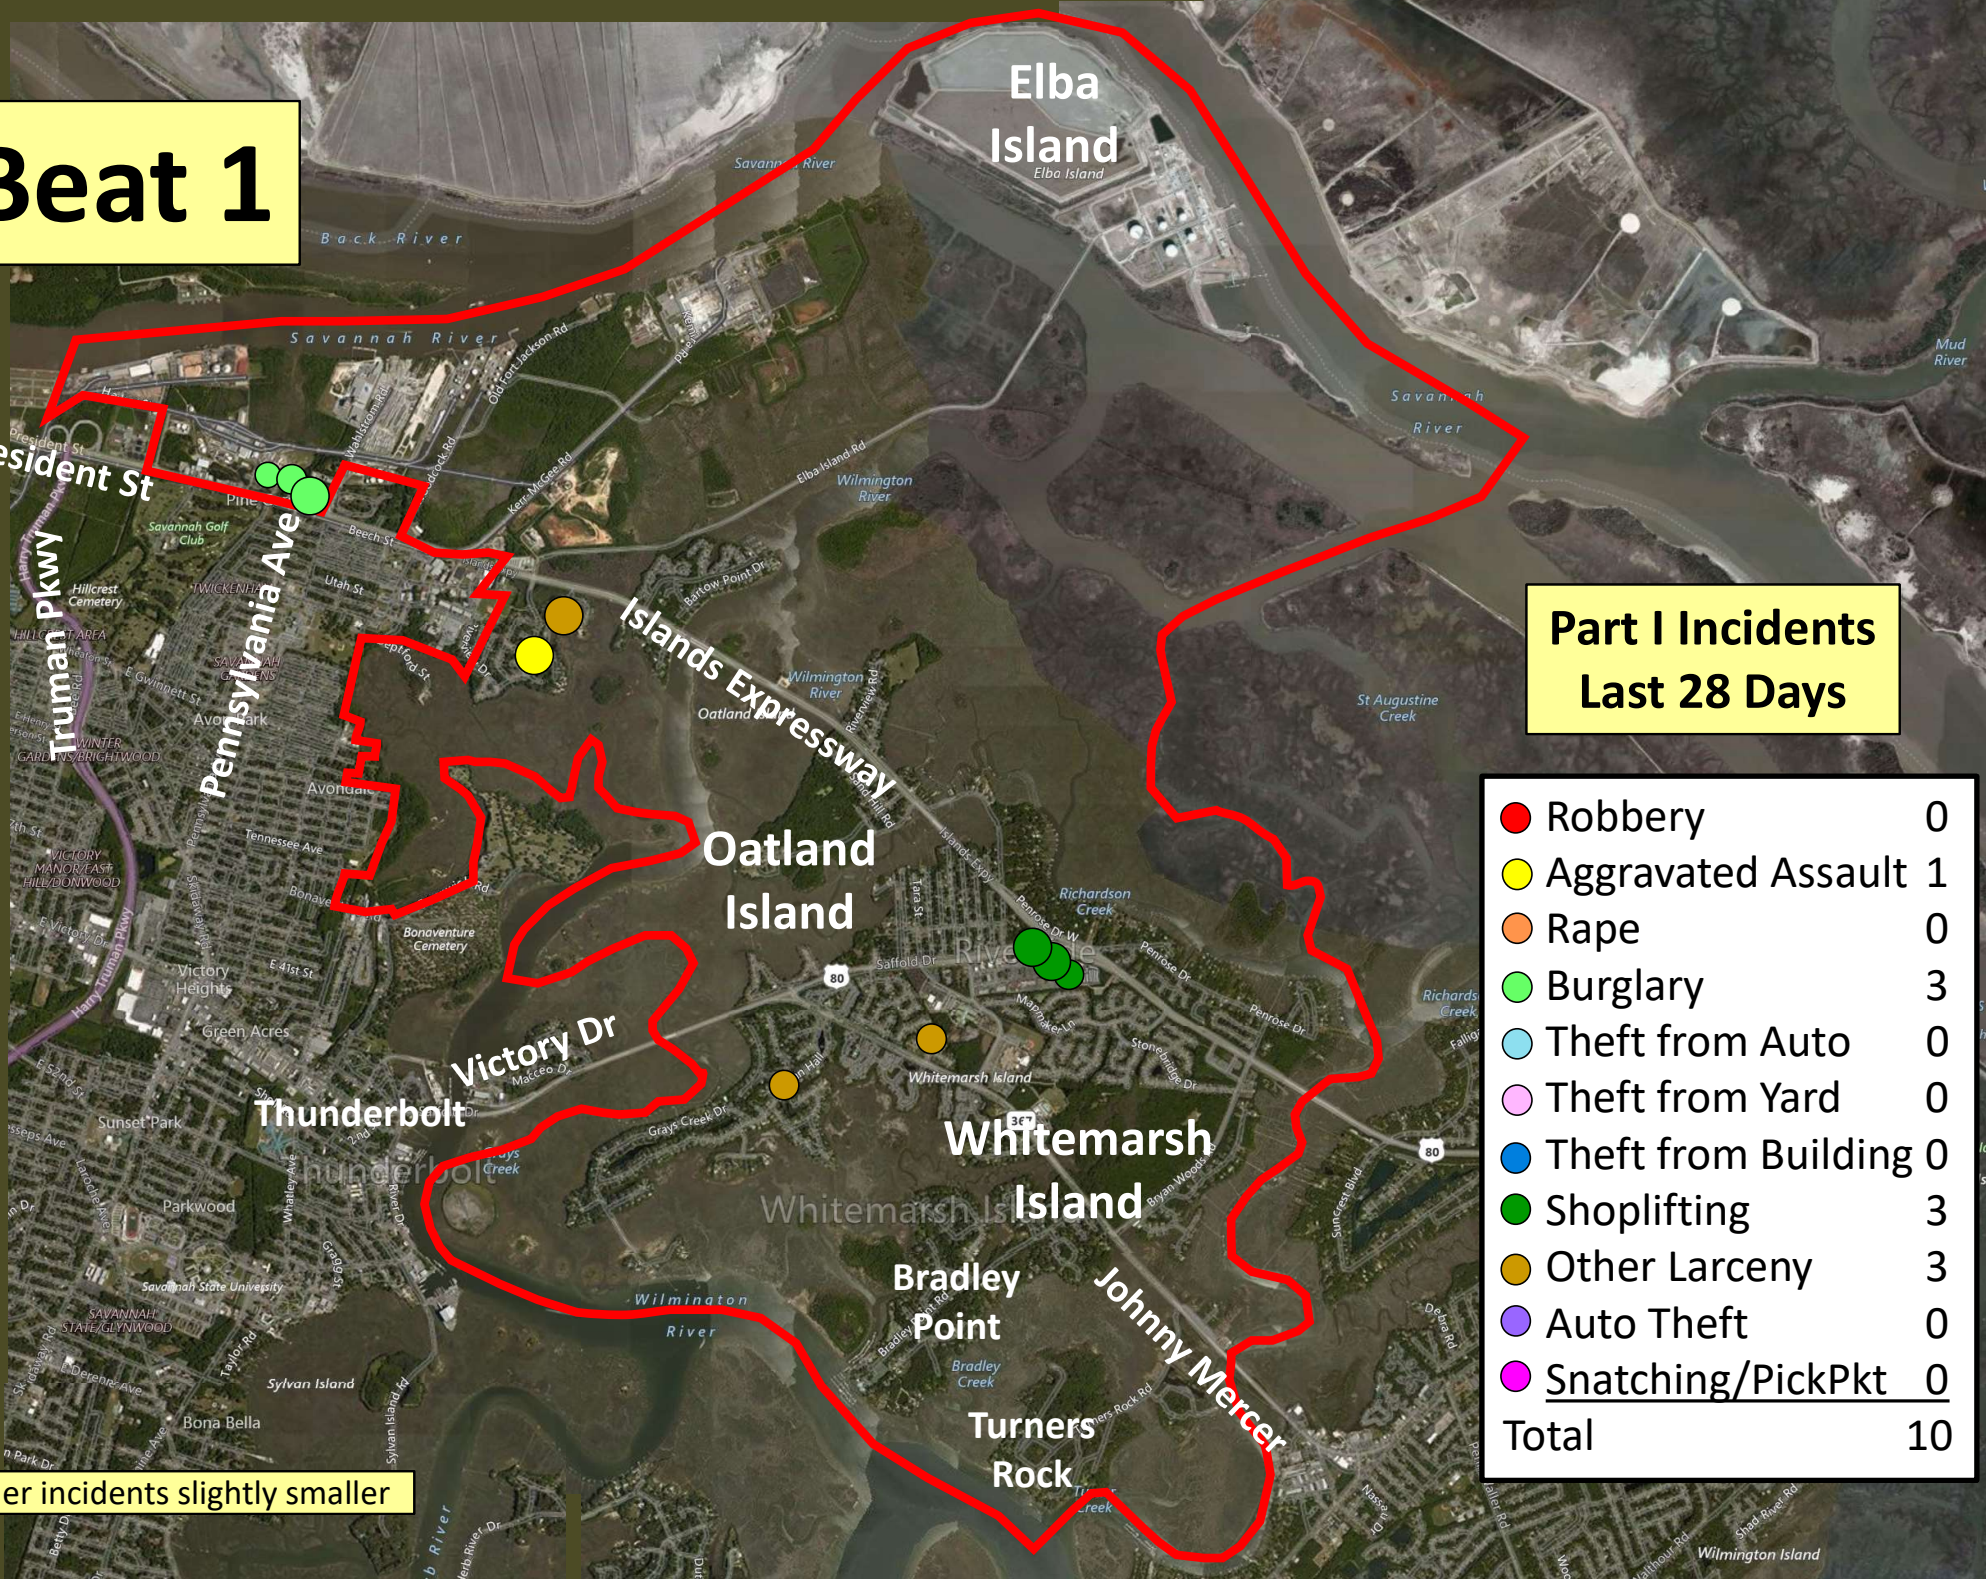

Beat 1

Part I Incidents Last 28 Days

● Robbery	0
● Aggravated Assault	1
● Rape	0
● Burglary	3
● Theft from Auto	0
● Theft from Yard	0
● Theft from Building	0
● Shoplifting	3
● Other Larceny	3
● Auto Theft	0
● Snatching/PickPkt	0
Total	10

Older incidents slightly smaller

Beat 2

Part I Incidents
Last 28 Days

Older incidents slightly smaller

Beat 3

● Robbery	0
● Aggravated Assault	2
● Rape	1
● Burglary	1
● Theft from Auto	3
● Theft from Yard	1
● Theft from Building	1
● Shoplifting	1
● Other Larceny	0
● Auto Theft	0
● Snatching/PickPkt	1
Total	11

Part I Incidents Last 28 Days

Older incidents slightly smaller

Beat 4

Part I Incidents
Last 28 Days

● Robbery	0
● Aggravated Assault	2
● Rape	0
● Burglary	1
● Theft from Auto	2
● Theft from Yard	2
● Theft from Building	0
● Shoplifting	5
● Other Larceny	1
● Auto Theft	1
Total	14