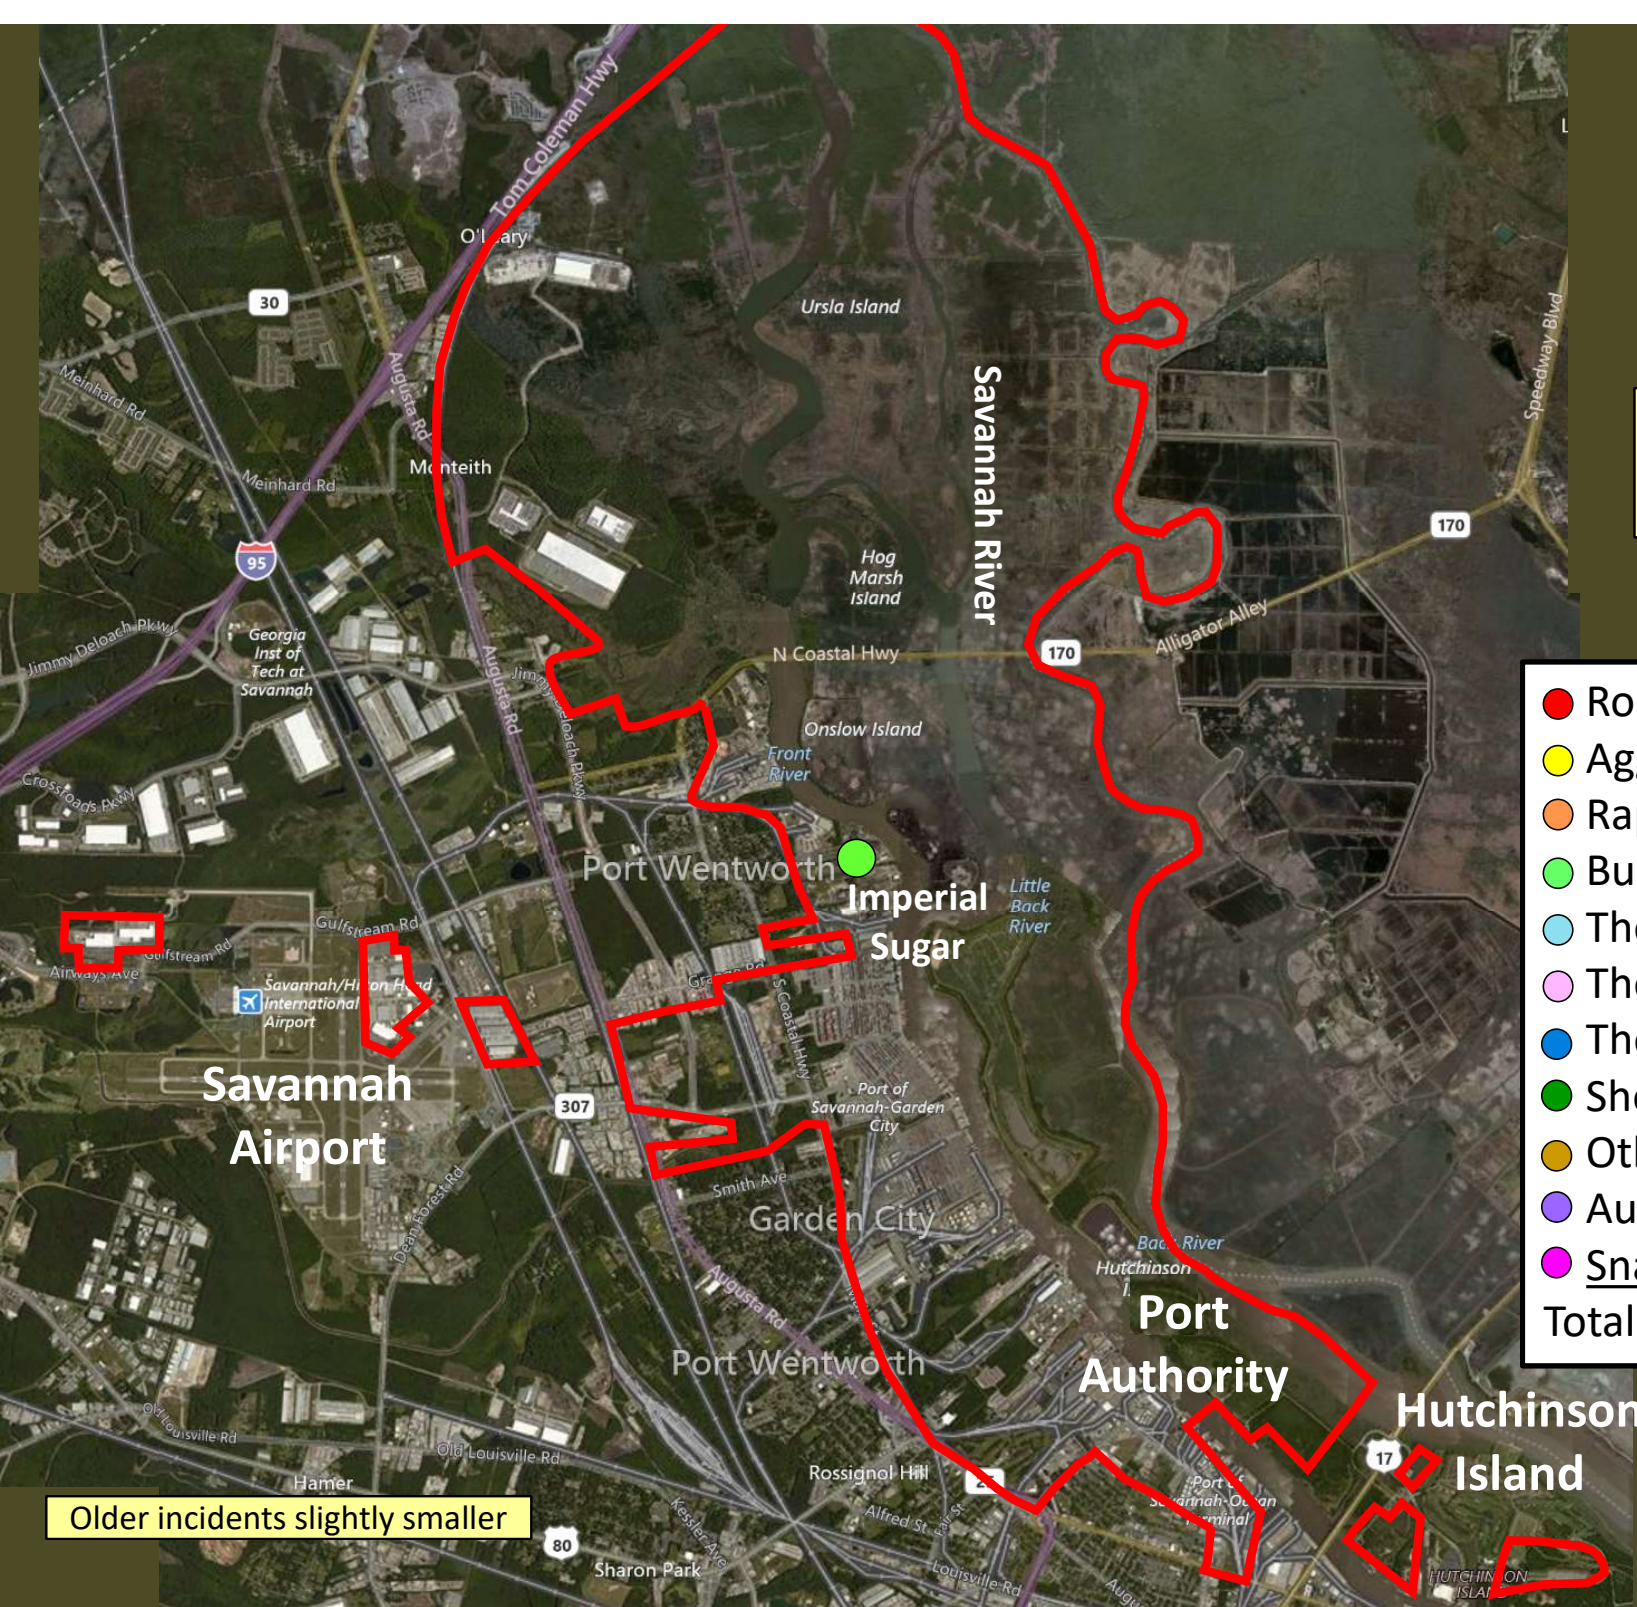

Beat 6

Part I Incidents
Last 28 Days

● Robbery	0
● Aggravated Assault	0
● Rape	0
● Burglary	1
● Theft from Auto	0
● Theft from Yard	0
● Theft from Building	0
● Shoplifting	0
● Other Larceny	0
● Auto Theft	0
● Snatching/PickPkt	0
Total	1

Older incidents slightly smaller