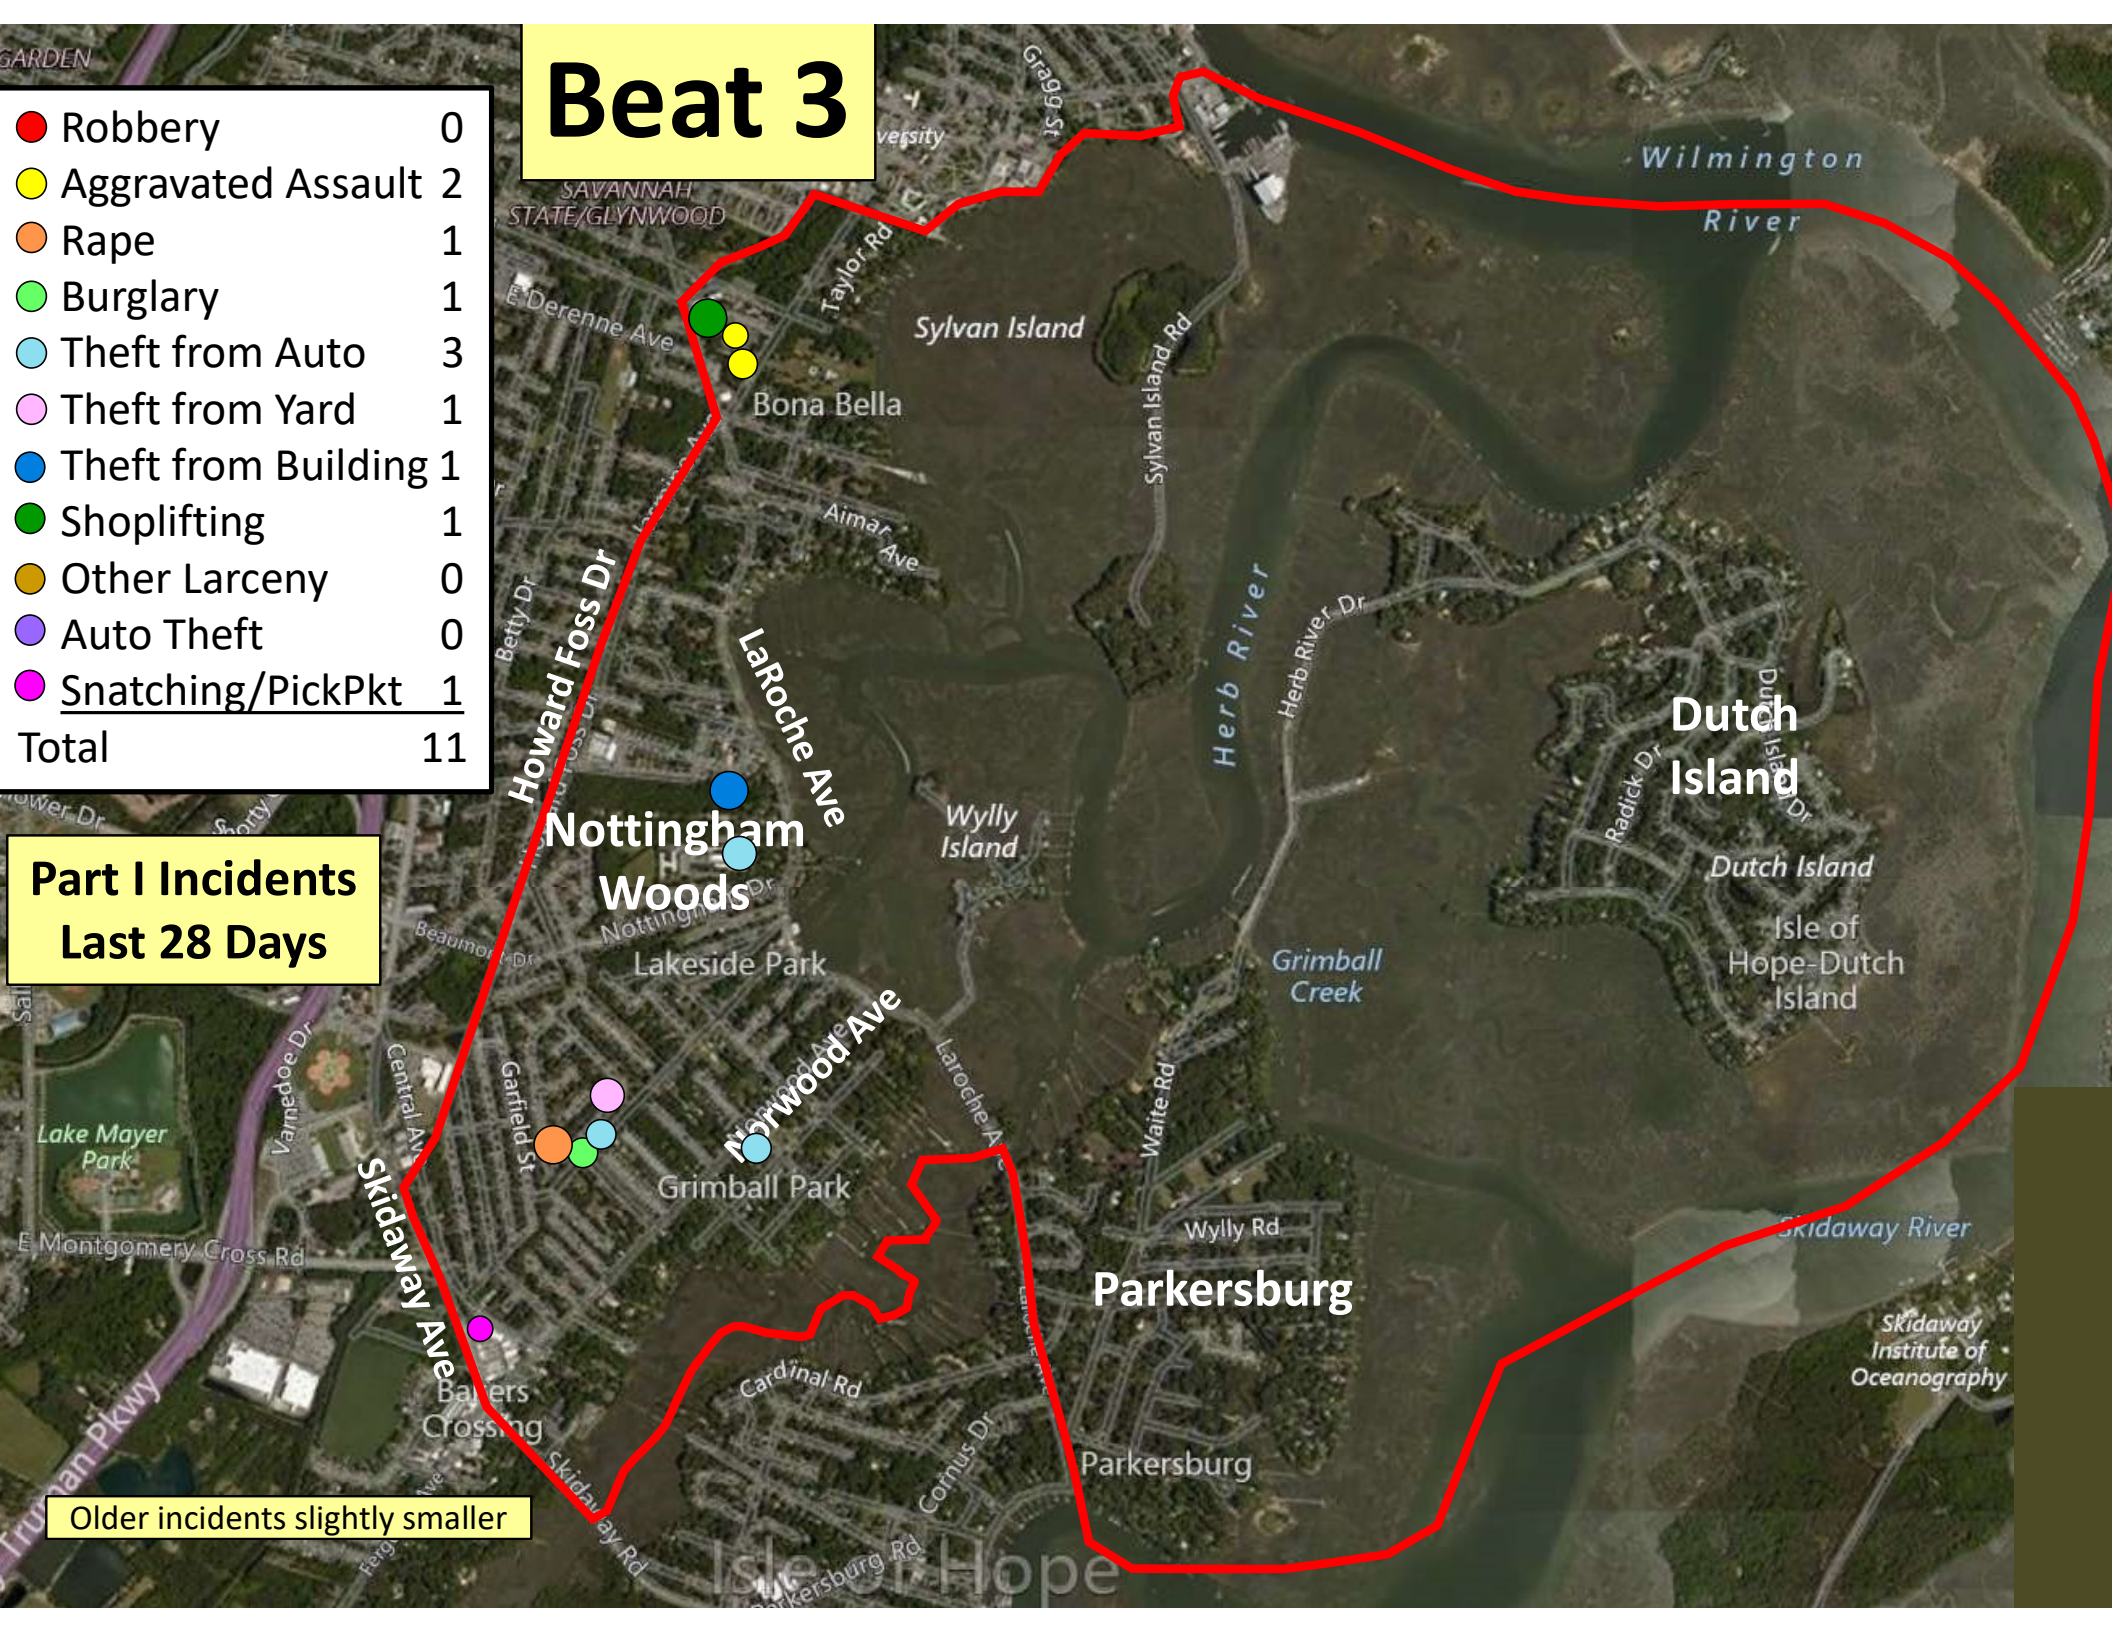

Older incidents slightly smaller

Beat 2

Part I Incidents
Last 28 Days

Older incidents slightly smaller

Beat 3

● Robbery	0
● Aggravated Assault	2
● Rape	1
● Burglary	1
● Theft from Auto	3
● Theft from Yard	1
● Theft from Building	1
● Shoplifting	1
● Other Larceny	0
● Auto Theft	0
● Snatching/PickPkt	1
Total	11

Part I Incidents Last 28 Days

Older incidents slightly smaller

Beat 4

Part I Incidents
Last 28 Days

● Robbery	0
● Aggravated Assault	2
● Rape	0
● Burglary	1
● Theft from Auto	2
● Theft from Yard	2
● Theft from Building	0
● Shoplifting	5
● Other Larceny	1
● Auto Theft	1
Total	14