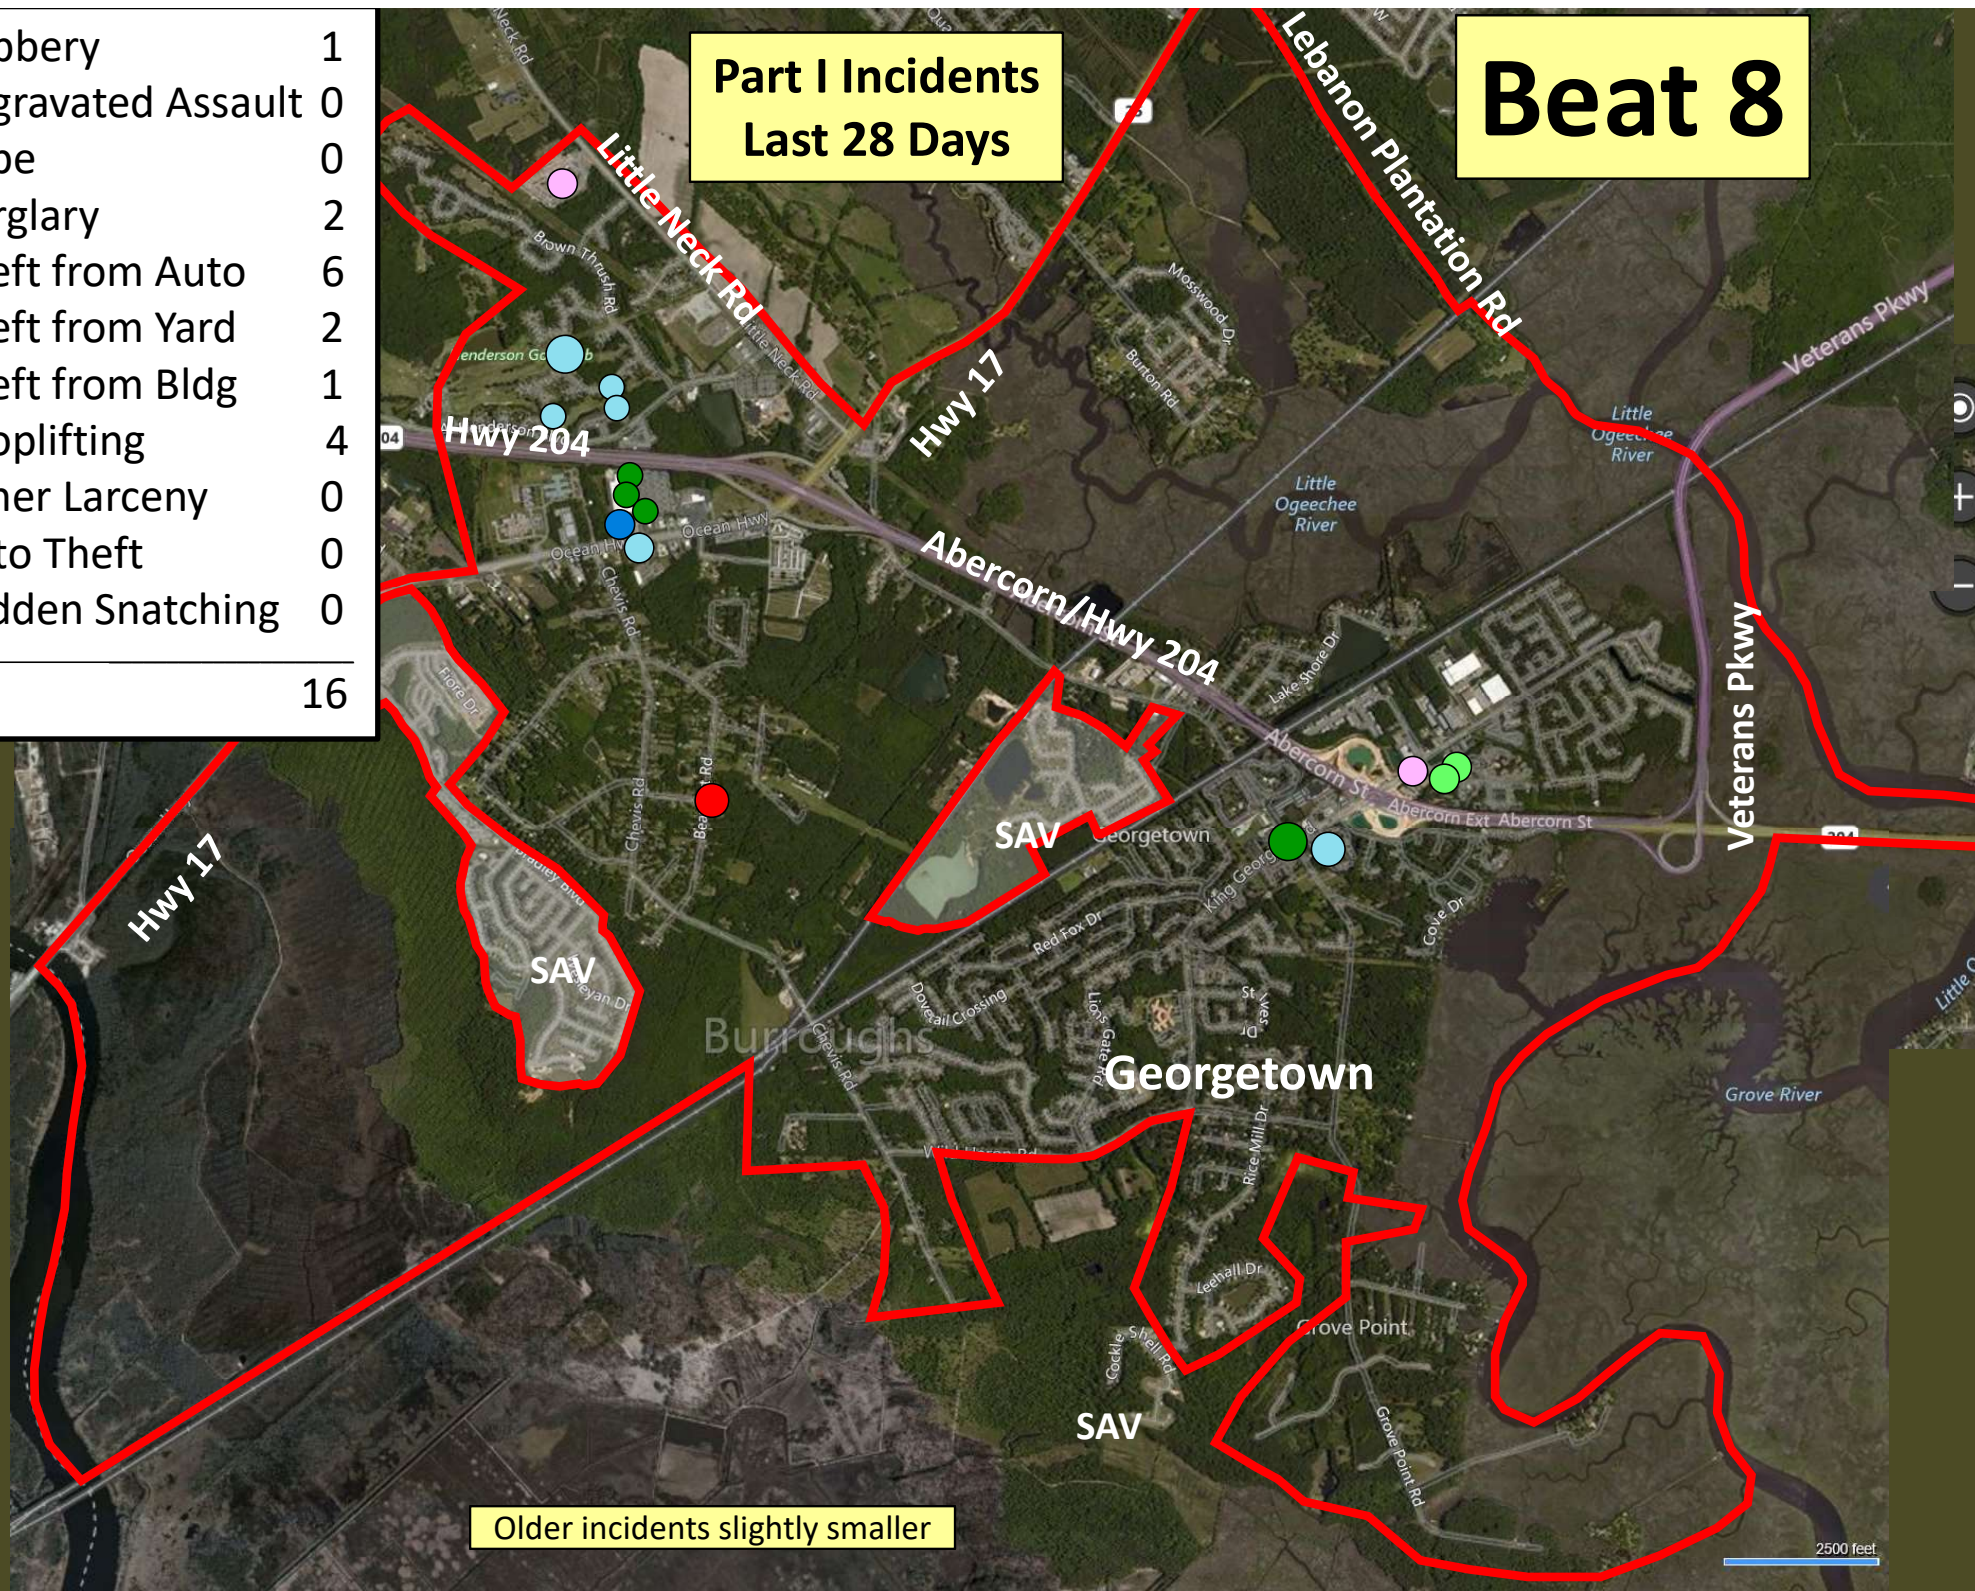

Older incidents slightly smaller

Beat 7

Part I Incidents
Last 28 Days

● Robbery	2
● Aggravated Assault	9
● Rape	2
● Burglary	2
● Theft from Auto	2
● Theft from Yard	1
● Theft from Building	3
● Shoplifting	5
● Other Larceny	3
● Auto Theft	2
● Snatching/PickPkt	1
Total	32

Older incidents slightly smaller

Beat 8

Part I Incidents Last 28 Days

● Robbery	1
● Aggravated Assault	0
● Rape	0
● Burglary	2
● Theft from Auto	6
● Theft from Yard	2
● Theft from Bldg	1
● Shoplifting	4
● Other Larceny	0
● Auto Theft	0
● Sudden Snatching	0
Total	16

Older incidents slightly smaller

Beat 9

Part I Incidents
Last 28 Days

● Robbery	2
● Aggravated Assault	3
● Rape	2
● Burglary	6
● Theft from Auto	2
● Theft from Yard	1
● Theft from Building	1
● Shoplifting	1
● Other Larceny	3
● Auto Theft	3
● Snatching/PickPkt	1
Total	26