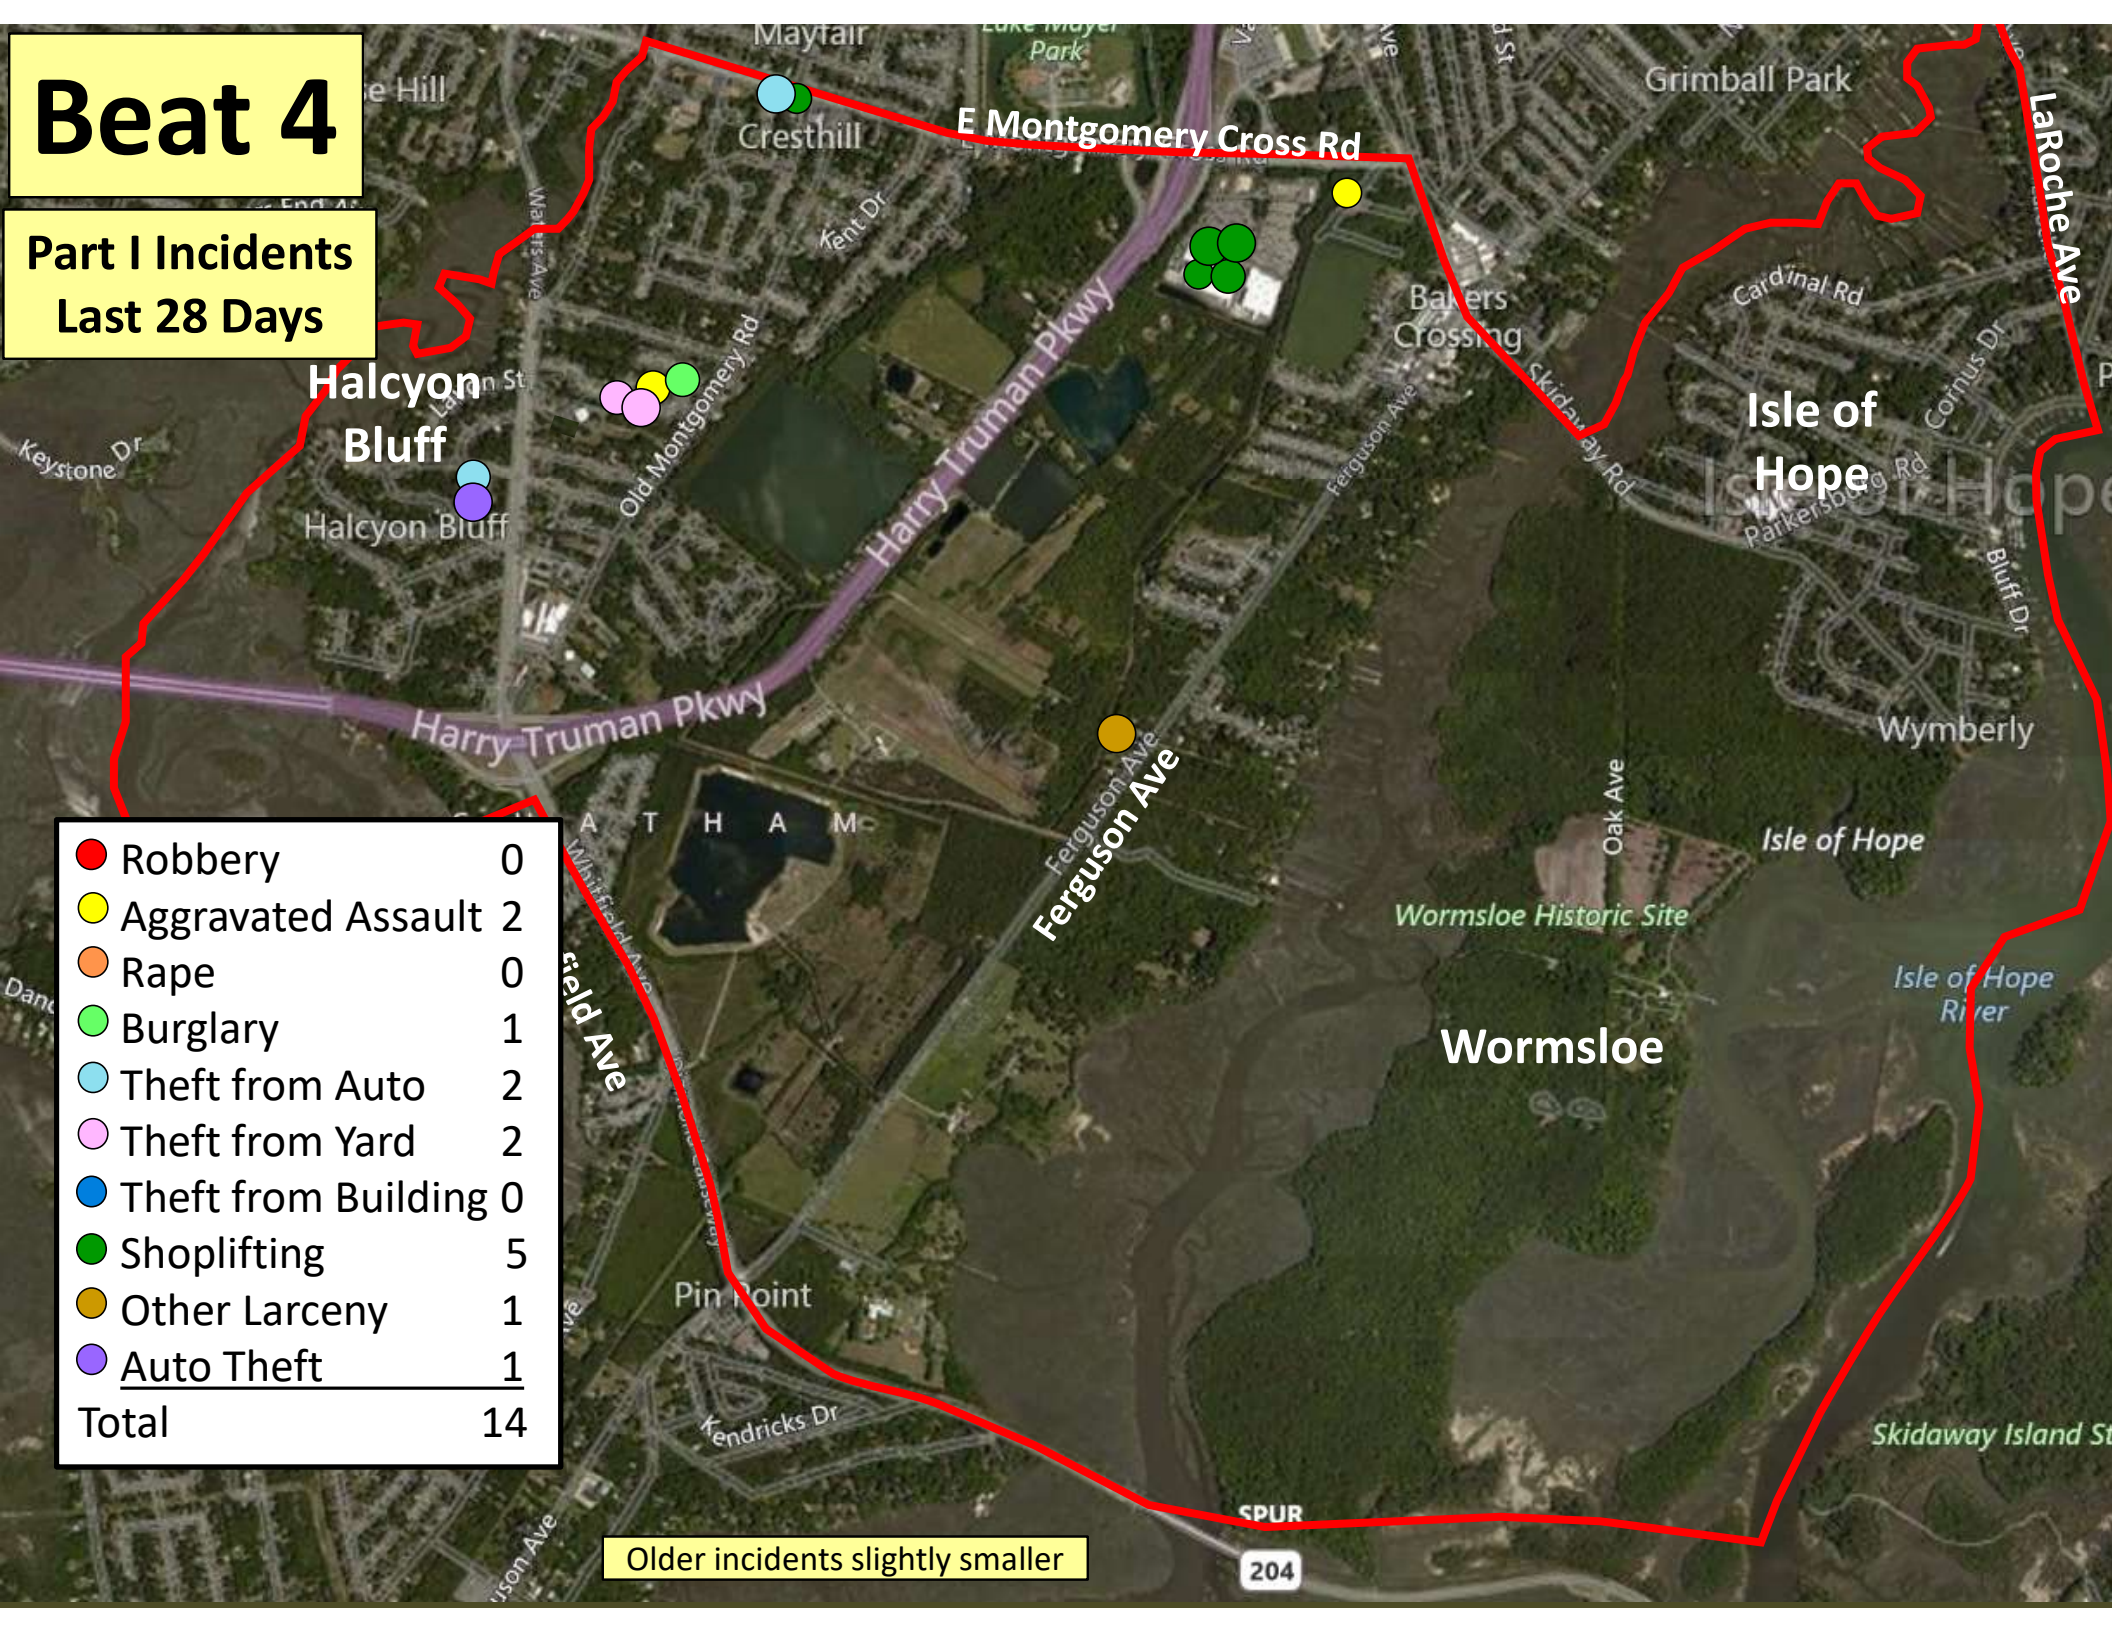

Older incidents slightly smaller

Beat 2

Part I Incidents
Last 28 Days

Older incidents slightly smaller

Beat 3

● Robbery	0
● Aggravated Assault	2
● Rape	1
● Burglary	1
● Theft from Auto	3
● Theft from Yard	1
● Theft from Building	1
● Shoplifting	1
● Other Larceny	0
● Auto Theft	0
● Snatching/PickPkt	1
Total	11

Part I Incidents Last 28 Days

Older incidents slightly smaller

Beat 4

Part I Incidents
Last 28 Days

● Robbery	0
● Aggravated Assault	2
● Rape	0
● Burglary	1
● Theft from Auto	2
● Theft from Yard	2
● Theft from Building	0
● Shoplifting	5
● Other Larceny	1
● Auto Theft	1
Total	14

Older incidents slightly smaller

Beat 5

**Part I Incidents
Last 28 Days**

Older incidents slightly smaller

● Robbery	0
● Aggravated Assault	4
● Rape	0
● Burglary	0
● Theft from Auto	1
● Theft from Yard	1
● Theft from Building	1
● Shoplifting	0
● Other Larceny	1
● Auto Theft	1
● Snatching/PickPkt	0
Total	9