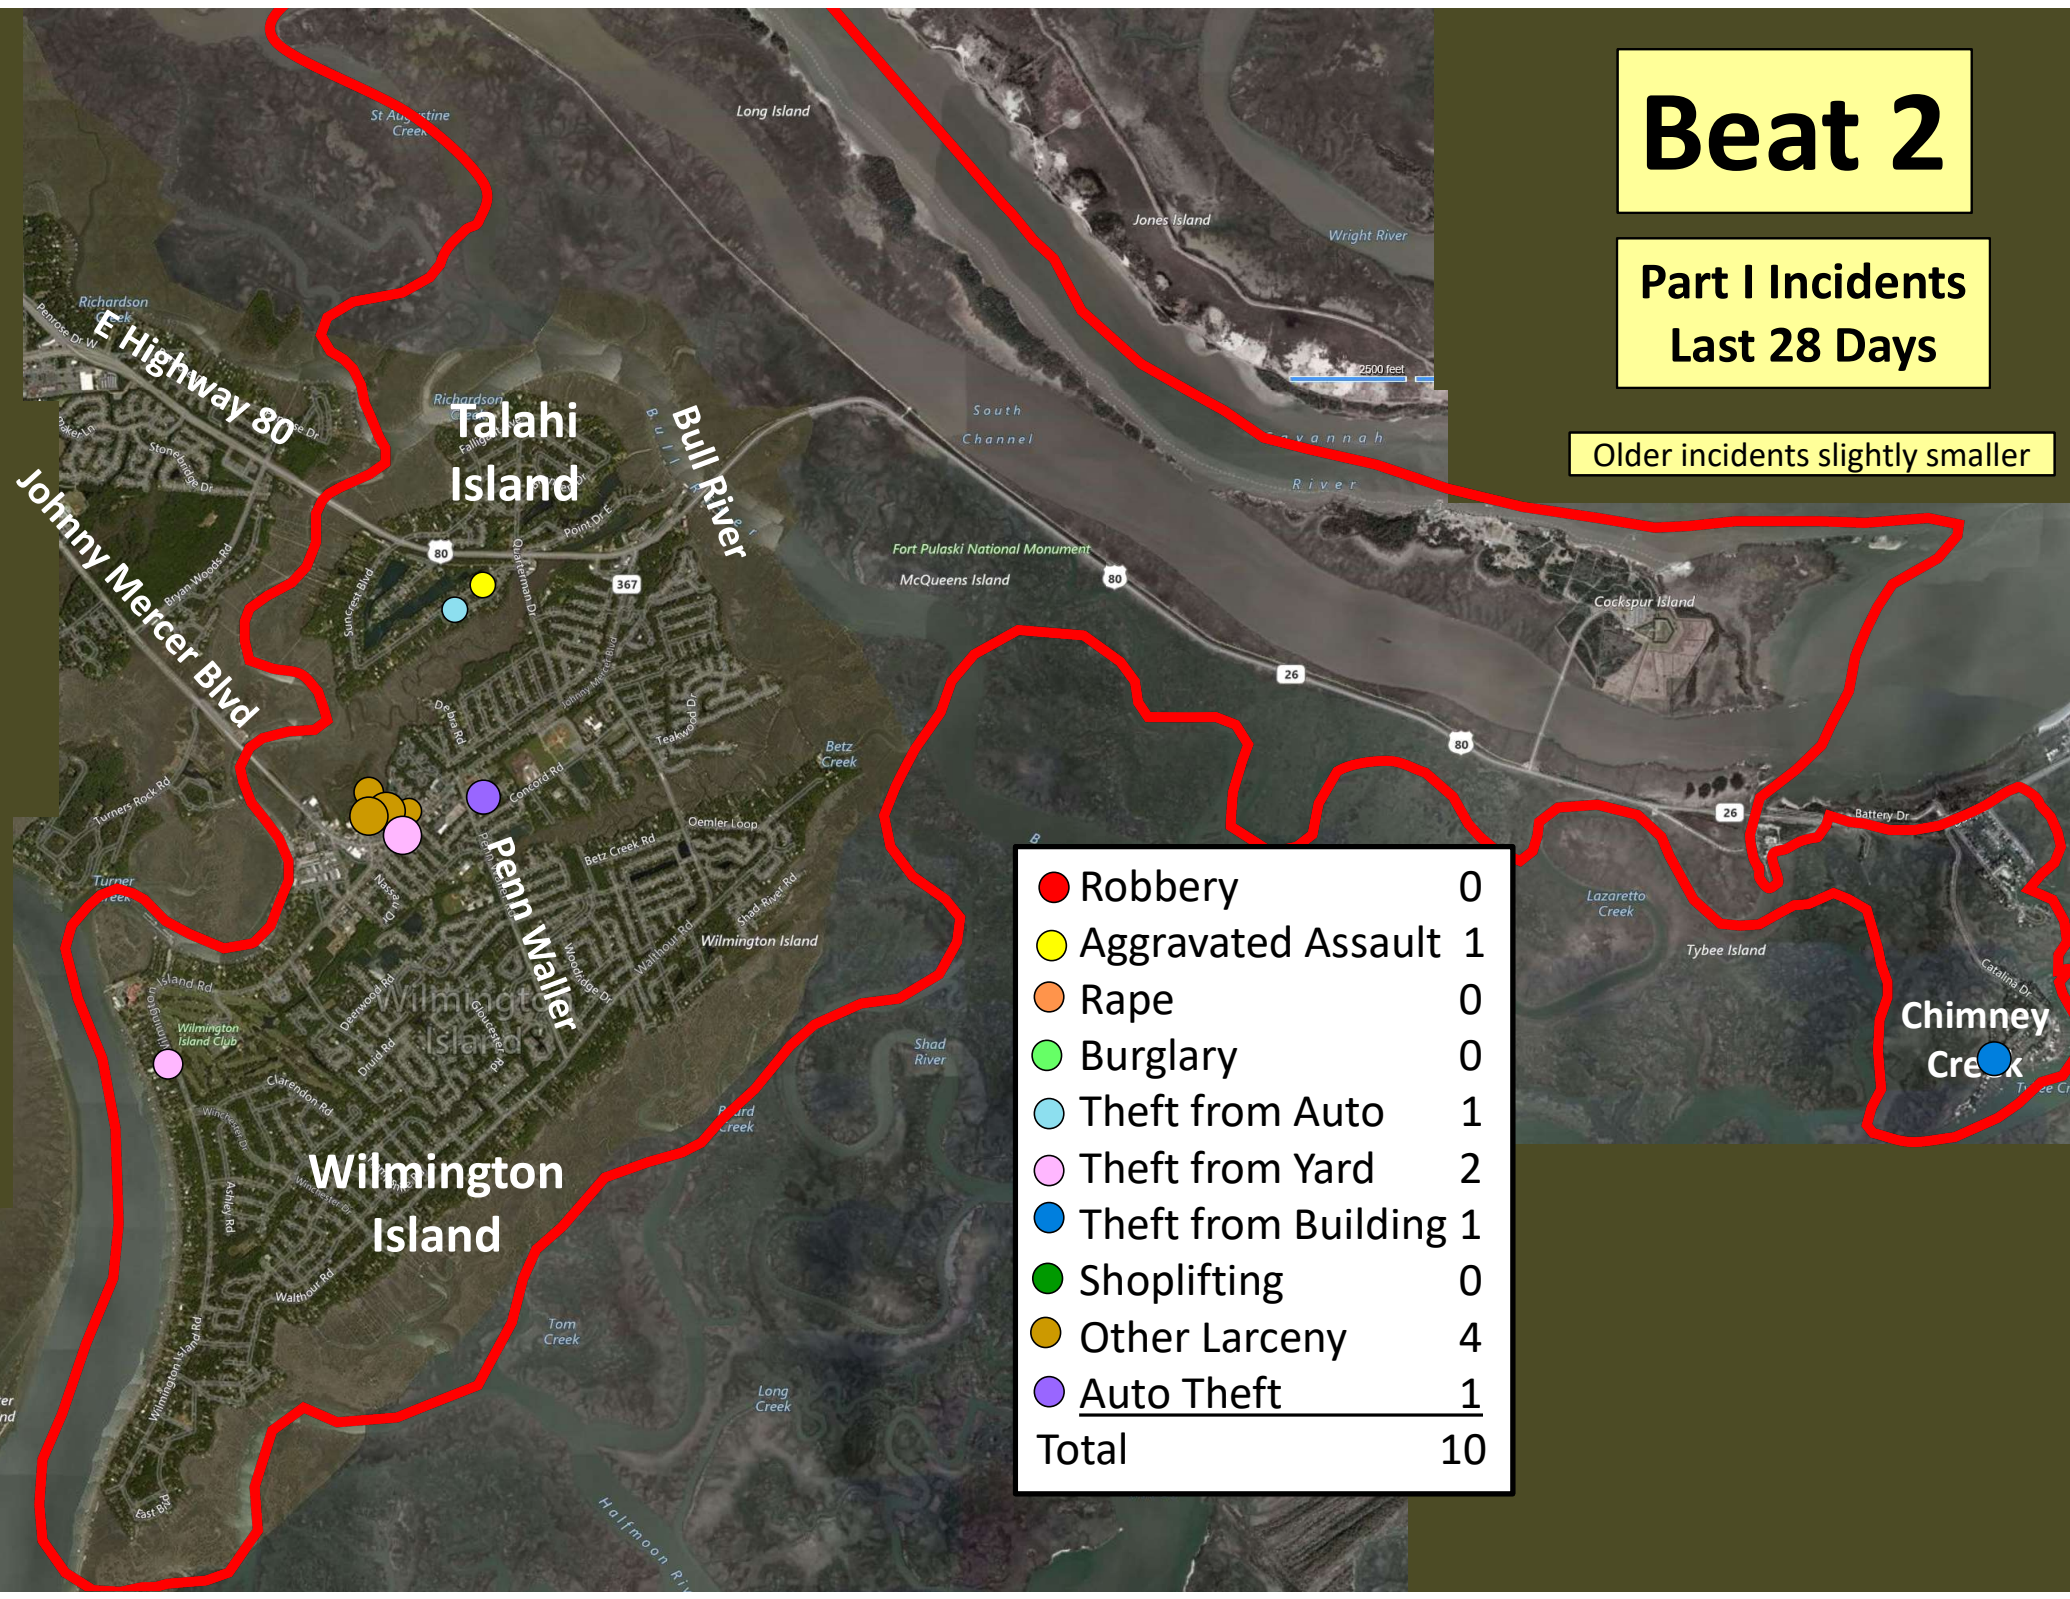

Beat 1

Part I Incidents Last 28 Days

● Robbery	0
● Aggravated Assault	1
● Rape	0
● Burglary	3
● Theft from Auto	0
● Theft from Yard	0
● Theft from Building	0
● Shoplifting	3
● Other Larceny	3
● Auto Theft	0
● Snatching/PickPkt	0
Total	10

Older incidents slightly smaller

Beat 2

Part I Incidents
Last 28 Days

Older incidents slightly smaller

Beat 3

● Robbery	0
● Aggravated Assault	2
● Rape	1
● Burglary	1
● Theft from Auto	3
● Theft from Yard	1
● Theft from Building	1
● Shoplifting	1
● Other Larceny	0
● Auto Theft	0
● Snatching/PickPkt	1
Total	11

Part I Incidents Last 28 Days

Older incidents slightly smaller

Beat 4

Part I Incidents
Last 28 Days

● Robbery	0
● Aggravated Assault	2
● Rape	0
● Burglary	1
● Theft from Auto	2
● Theft from Yard	2
● Theft from Building	0
● Shoplifting	5
● Other Larceny	1
● Auto Theft	1
Total	14

Older incidents slightly smaller

Beat 7

Part I Incidents
Last 28 Days

● Robbery	2
● Aggravated Assault	9
● Rape	2
● Burglary	2
● Theft from Auto	2
● Theft from Yard	1
● Theft from Building	3
● Shoplifting	5
● Other Larceny	3
● Auto Theft	2
● Snatching/PickPkt	1
Total	32