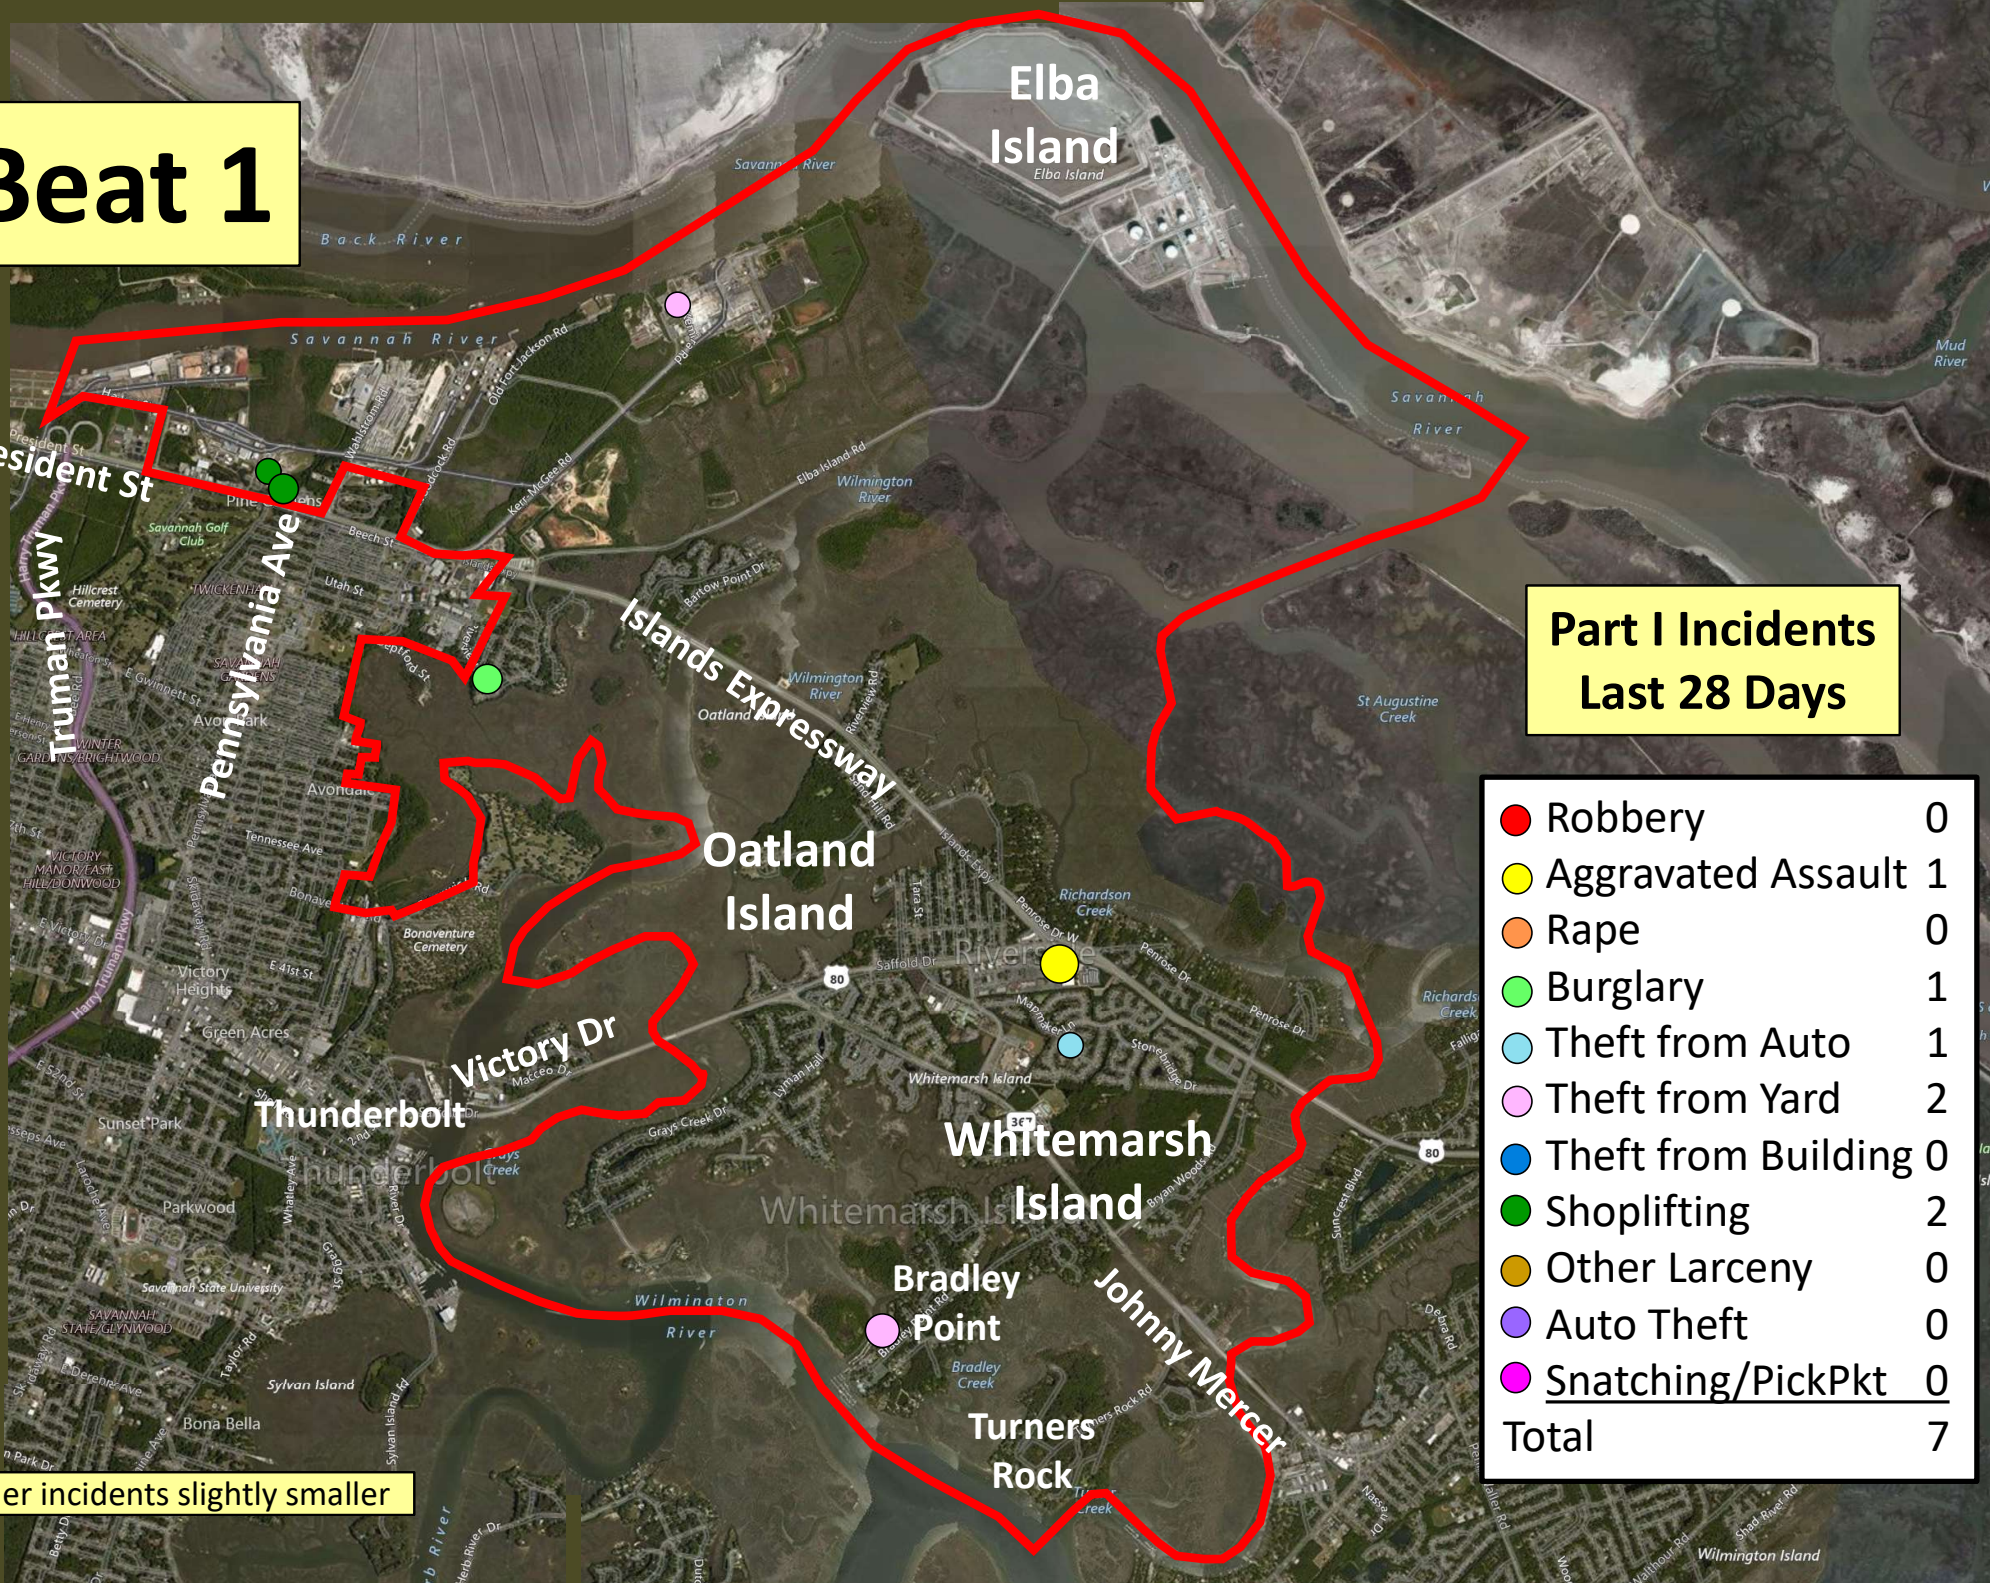

# Beat 1

## Part I Incidents Last 28 Days

● Robbery	0
● Aggravated Assault	1
● Rape	0
● Burglary	1
● Theft from Auto	1
● Theft from Yard	2
● Theft from Building	0
● Shoplifting	2
● Other Larceny	0
● Auto Theft	0
● Snatching/PickPkt	0
<b>Total</b>	<b>7</b>

Older incidents slightly smaller