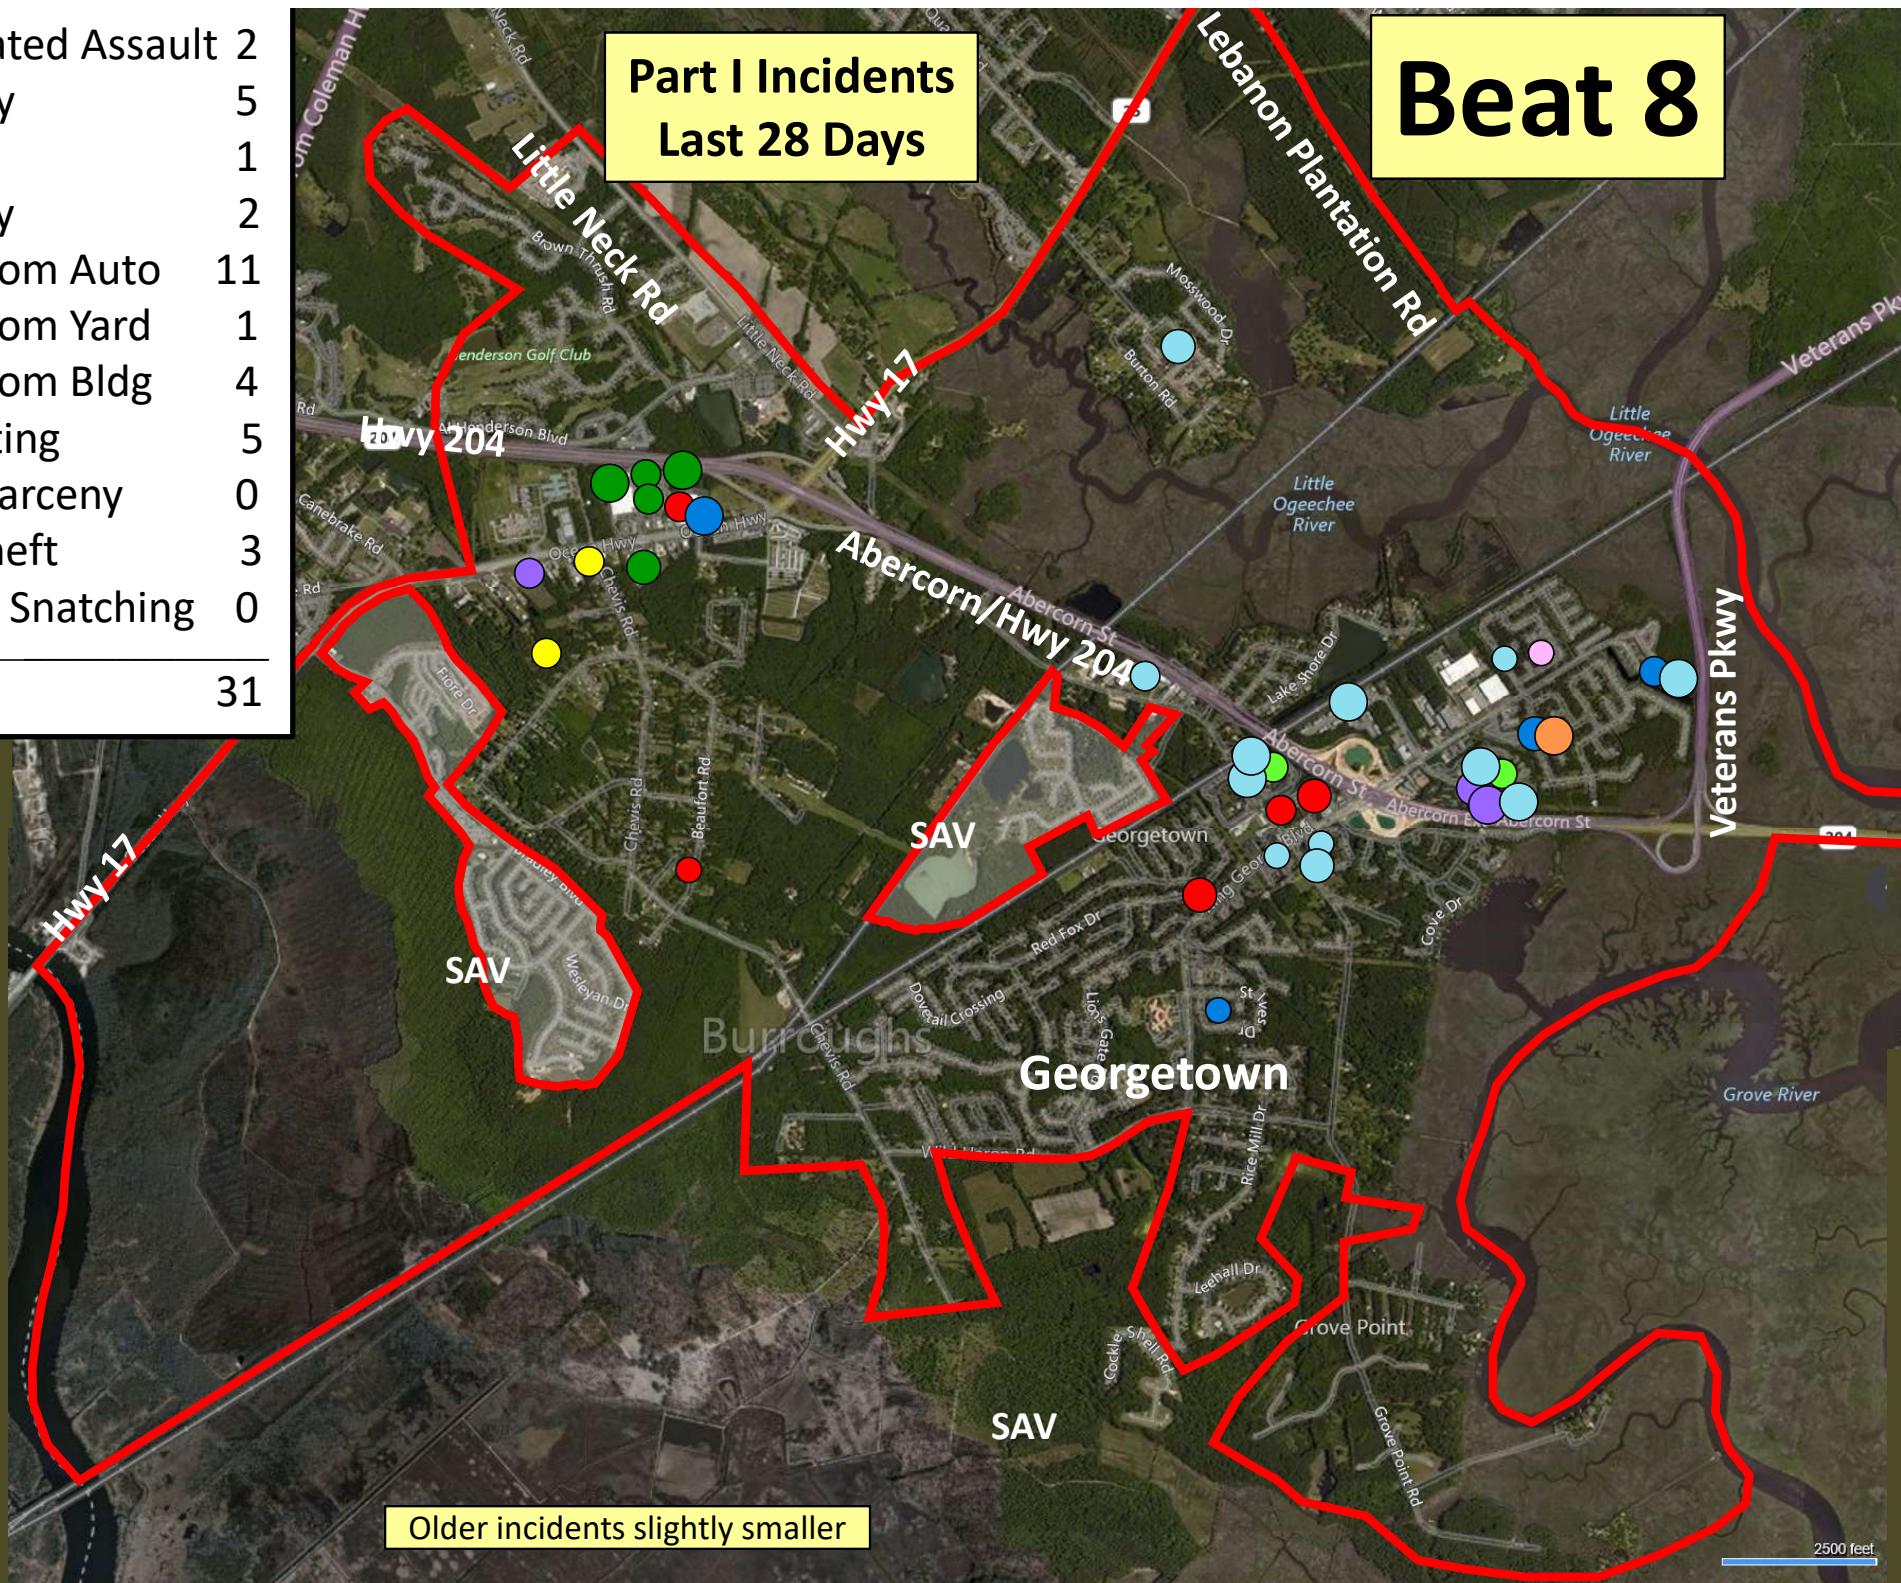

Beat 8

Part I Incidents Last 28 Days

● Aggravated Assault	2
● Robbery	5
● Rape	1
● Burglary	2
● Theft from Auto	11
● Theft from Yard	1
● Theft from Bldg	4
● Shoplifting	5
● Other Larceny	0
● Auto Theft	3
● Sudden Snatching	0
Total	31

Older incidents slightly smaller