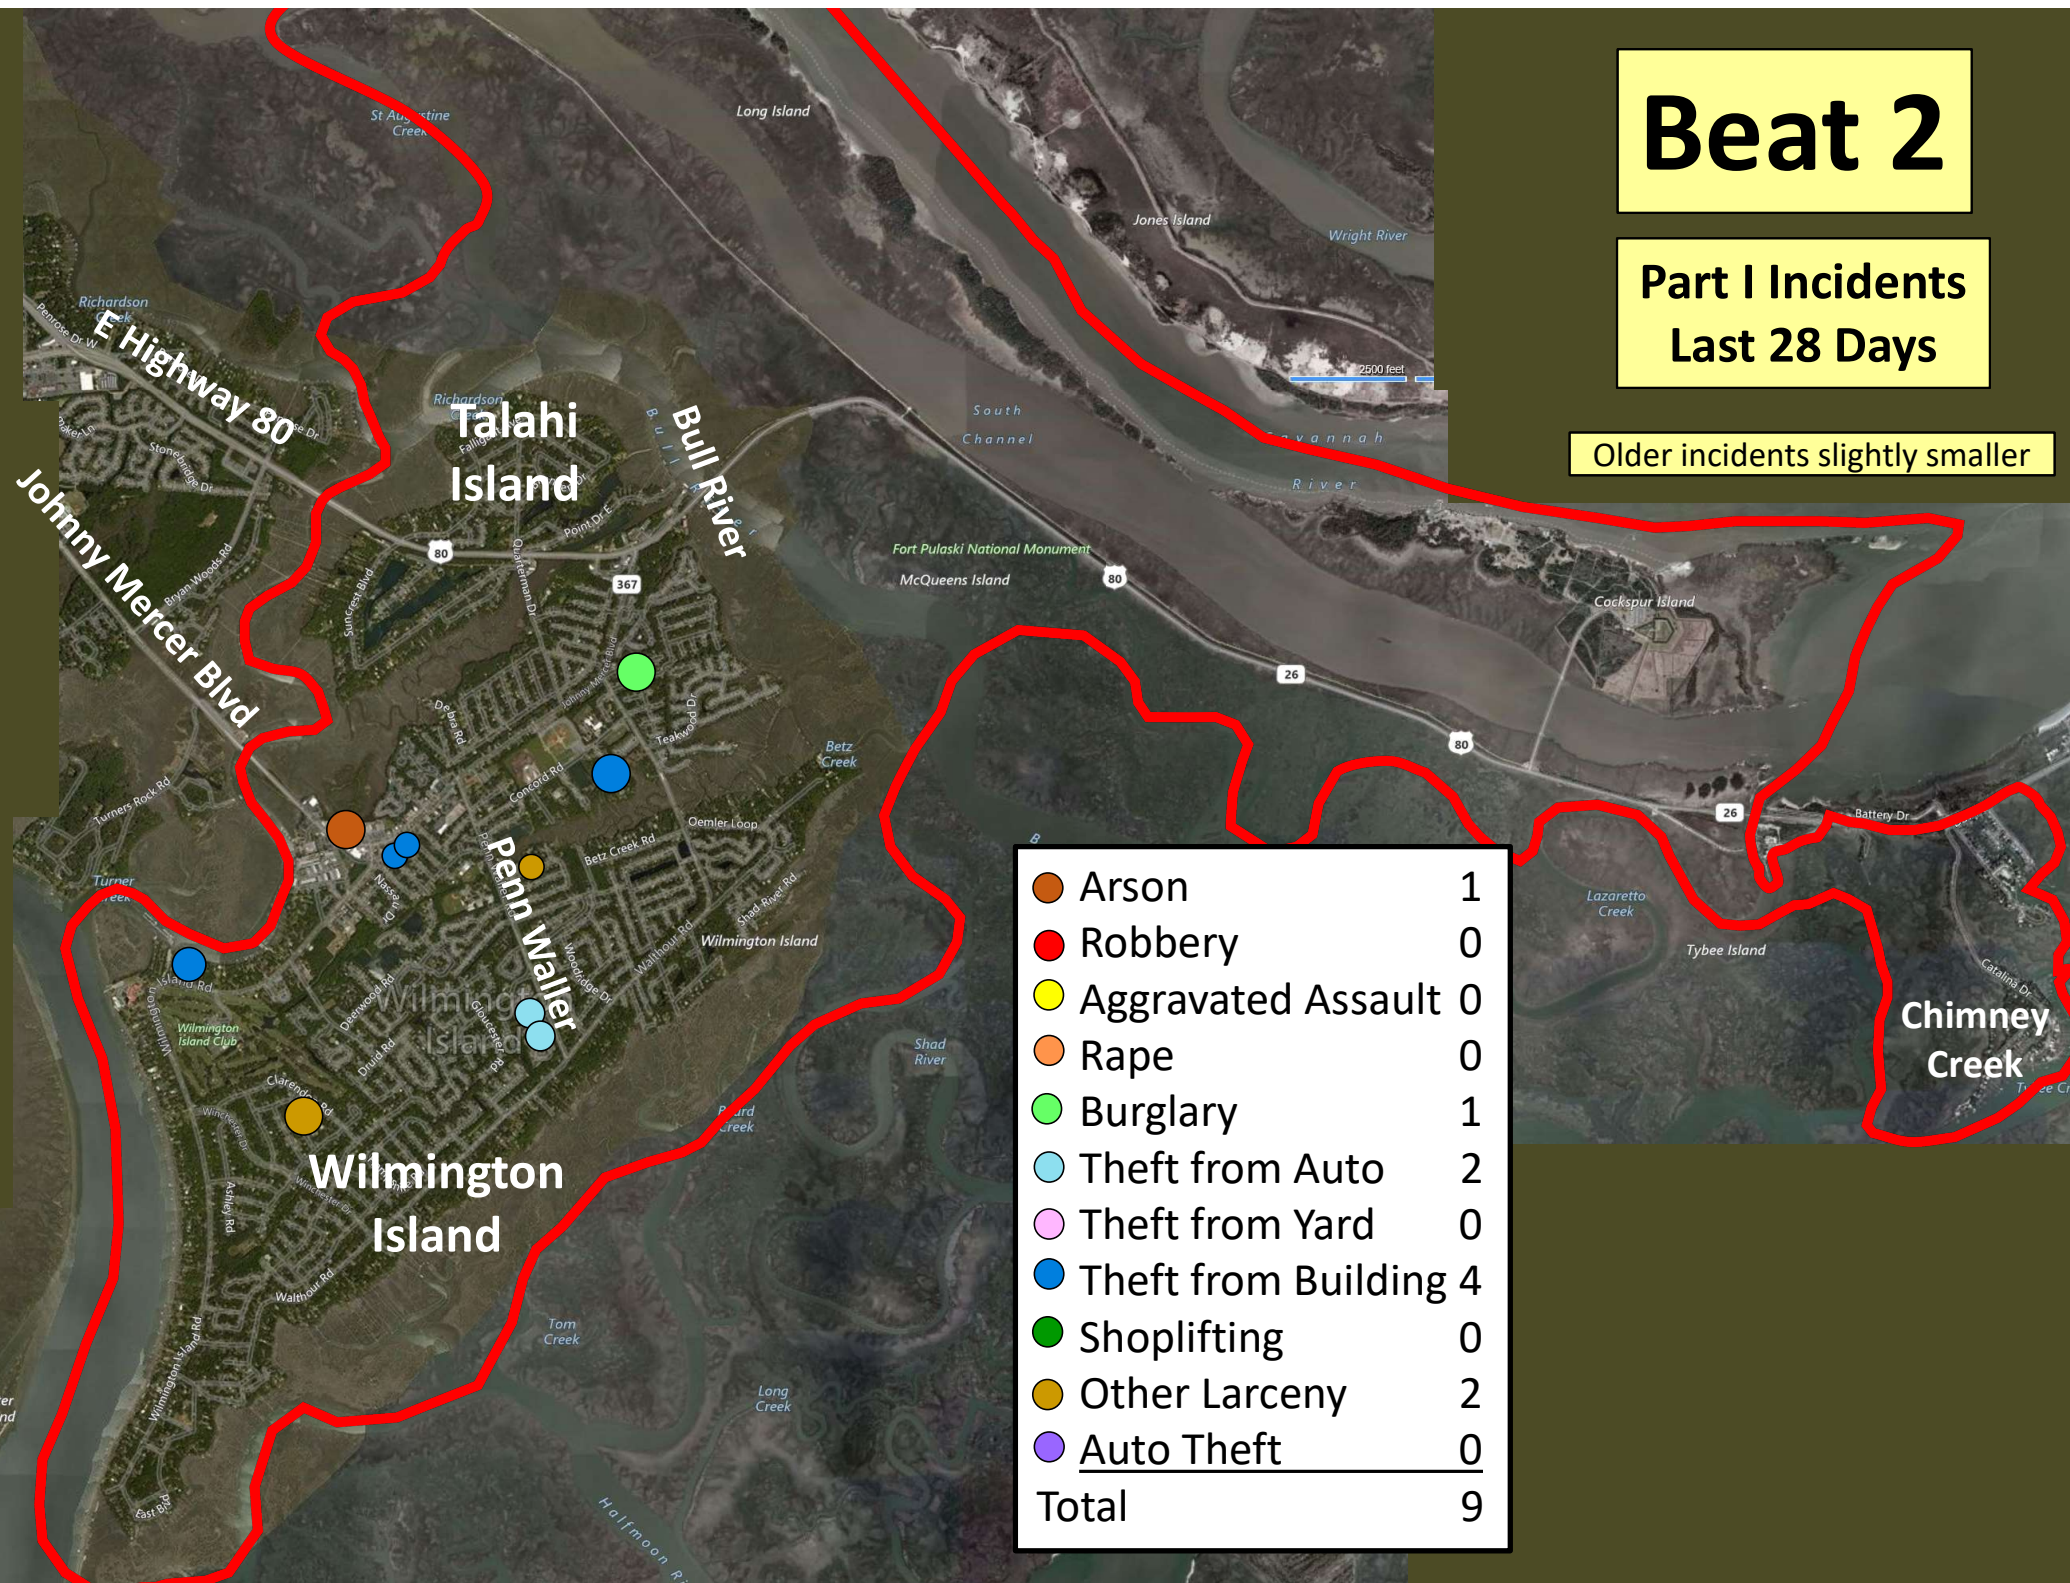

# Beat 1

## Part I Incidents Last 28 Days

● Robbery	0
● Aggravated Assault	1
● Rape	0
● Burglary	1
● Theft from Auto	1
● Theft from Yard	2
● Theft from Building	0
● Shoplifting	2
● Other Larceny	0
● Auto Theft	0
● Snatching/PickPkt	0
<b>Total</b>	<b>7</b>

Older incidents slightly smaller

# Beat 2

Part I Incidents  
Last 28 Days

Older incidents slightly smaller