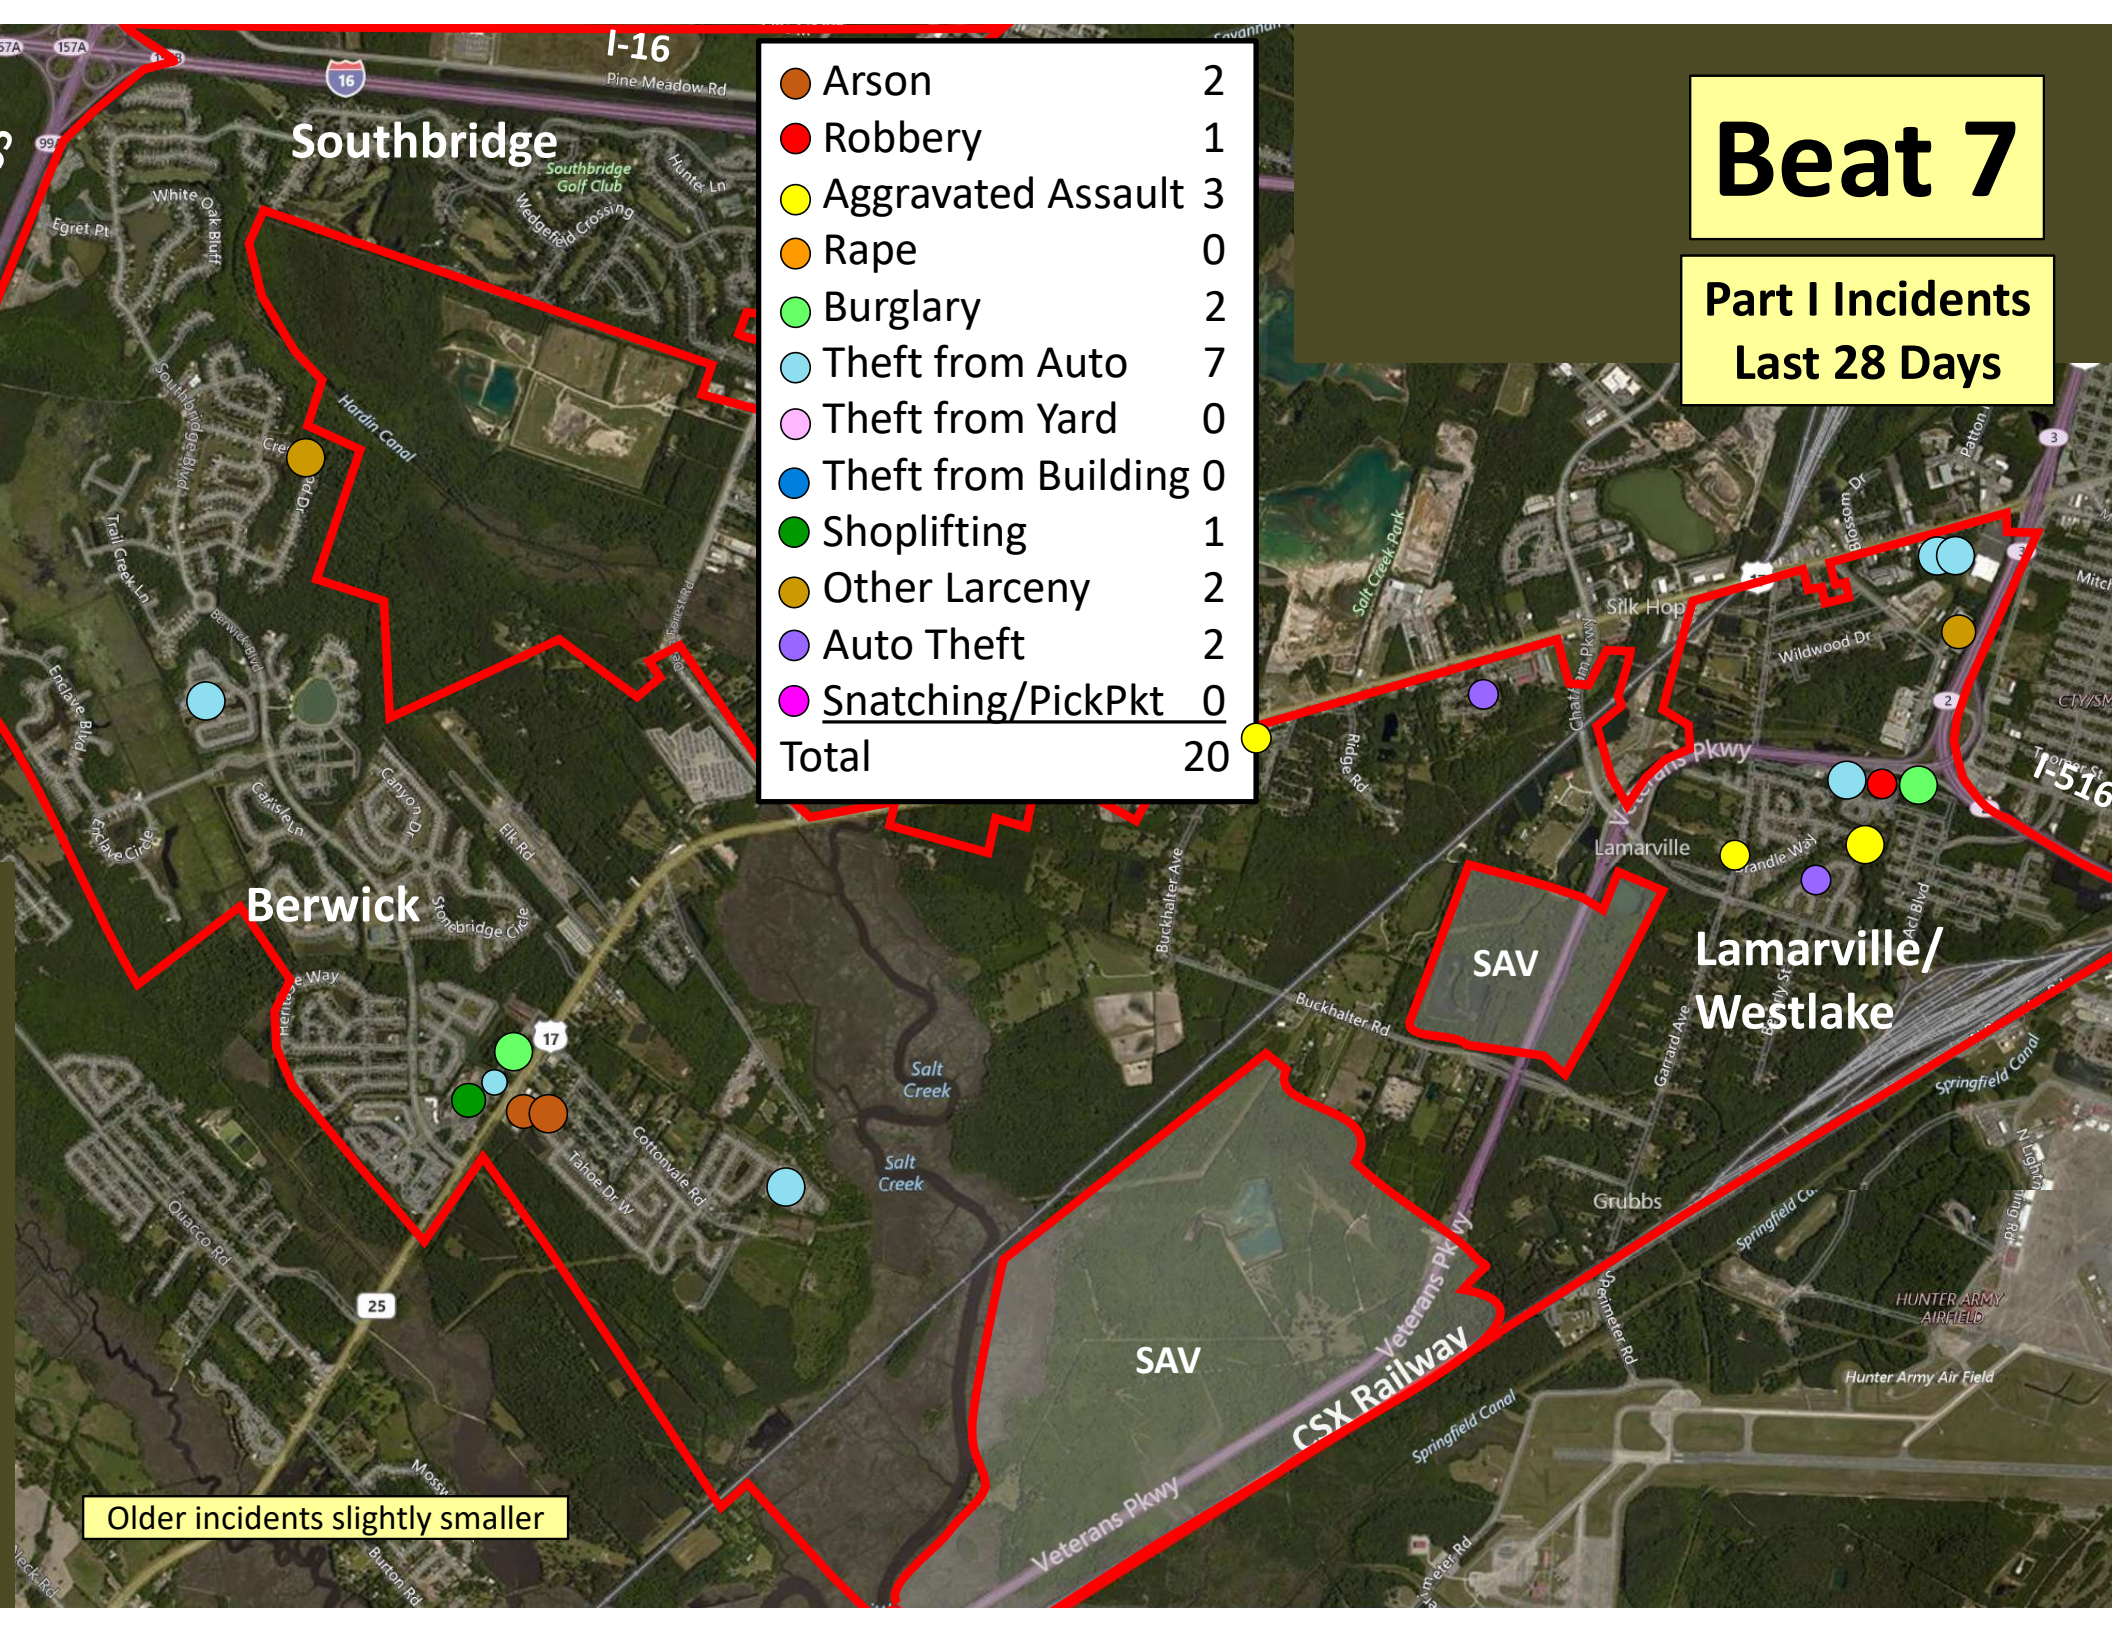

Beat 7

Part I Incidents
Last 28 Days

Arson	2
Robbery	1
Aggravated Assault	3
Rape	0
Burglary	2
Theft from Auto	7
Theft from Yard	0
Theft from Building	0
Shoplifting	1
Other Larceny	2
Auto Theft	2
Snatching/PickPkt	0
Total	20

Older incidents slightly smaller