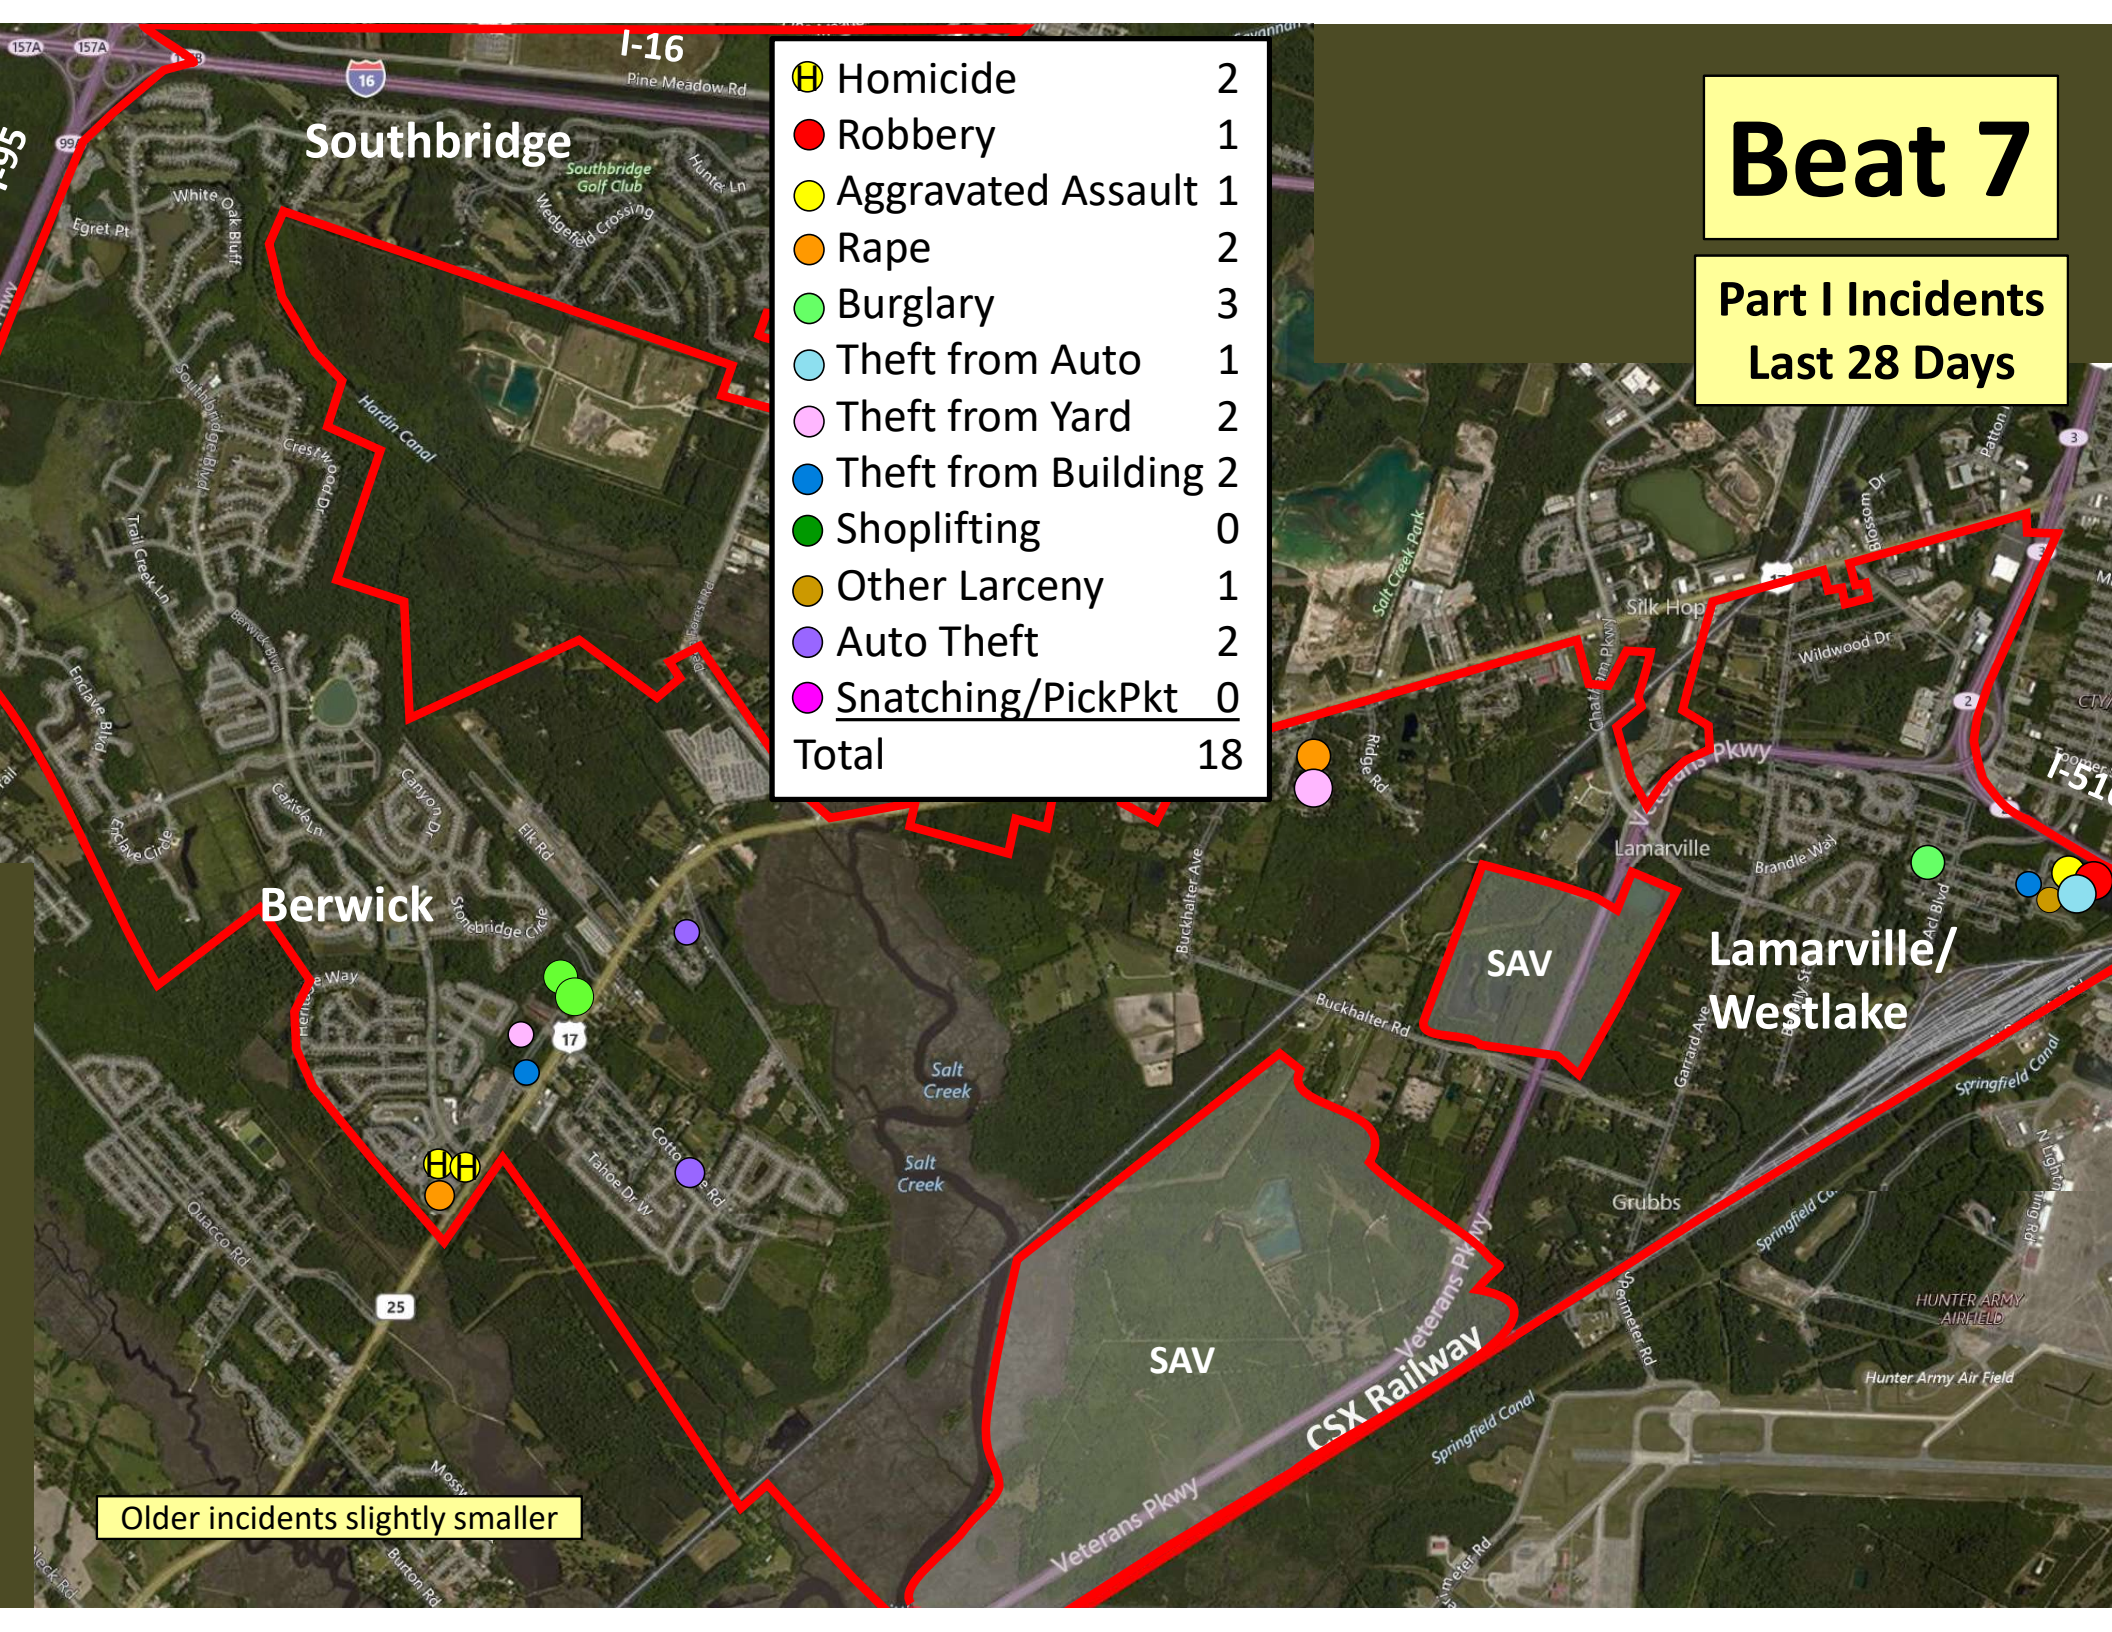

**Part I Incidents
Last 28 Days**

Older incidents slightly smaller

Beat 6

Part I Incidents
Last 28 Days

● Robbery	0
● Aggravated Assault	0
● Rape	0
● Burglary	0
● Theft from Auto	0
● Theft from Yard	2
● Theft from Building	0
● Shoplifting	0
● Other Larceny	0
● Auto Theft	0
● Snatching/PickPkt	0
Total	2

Older incidents slightly smaller

Beat 7

Part I Incidents
Last 28 Days

Homicide	2
Robbery	1
Aggravated Assault	1
Rape	2
Burglary	3
Theft from Auto	1
Theft from Yard	2
Theft from Building	2
Shoplifting	0
Other Larceny	1
Auto Theft	2
Snatching/PickPkt	0
Total	18