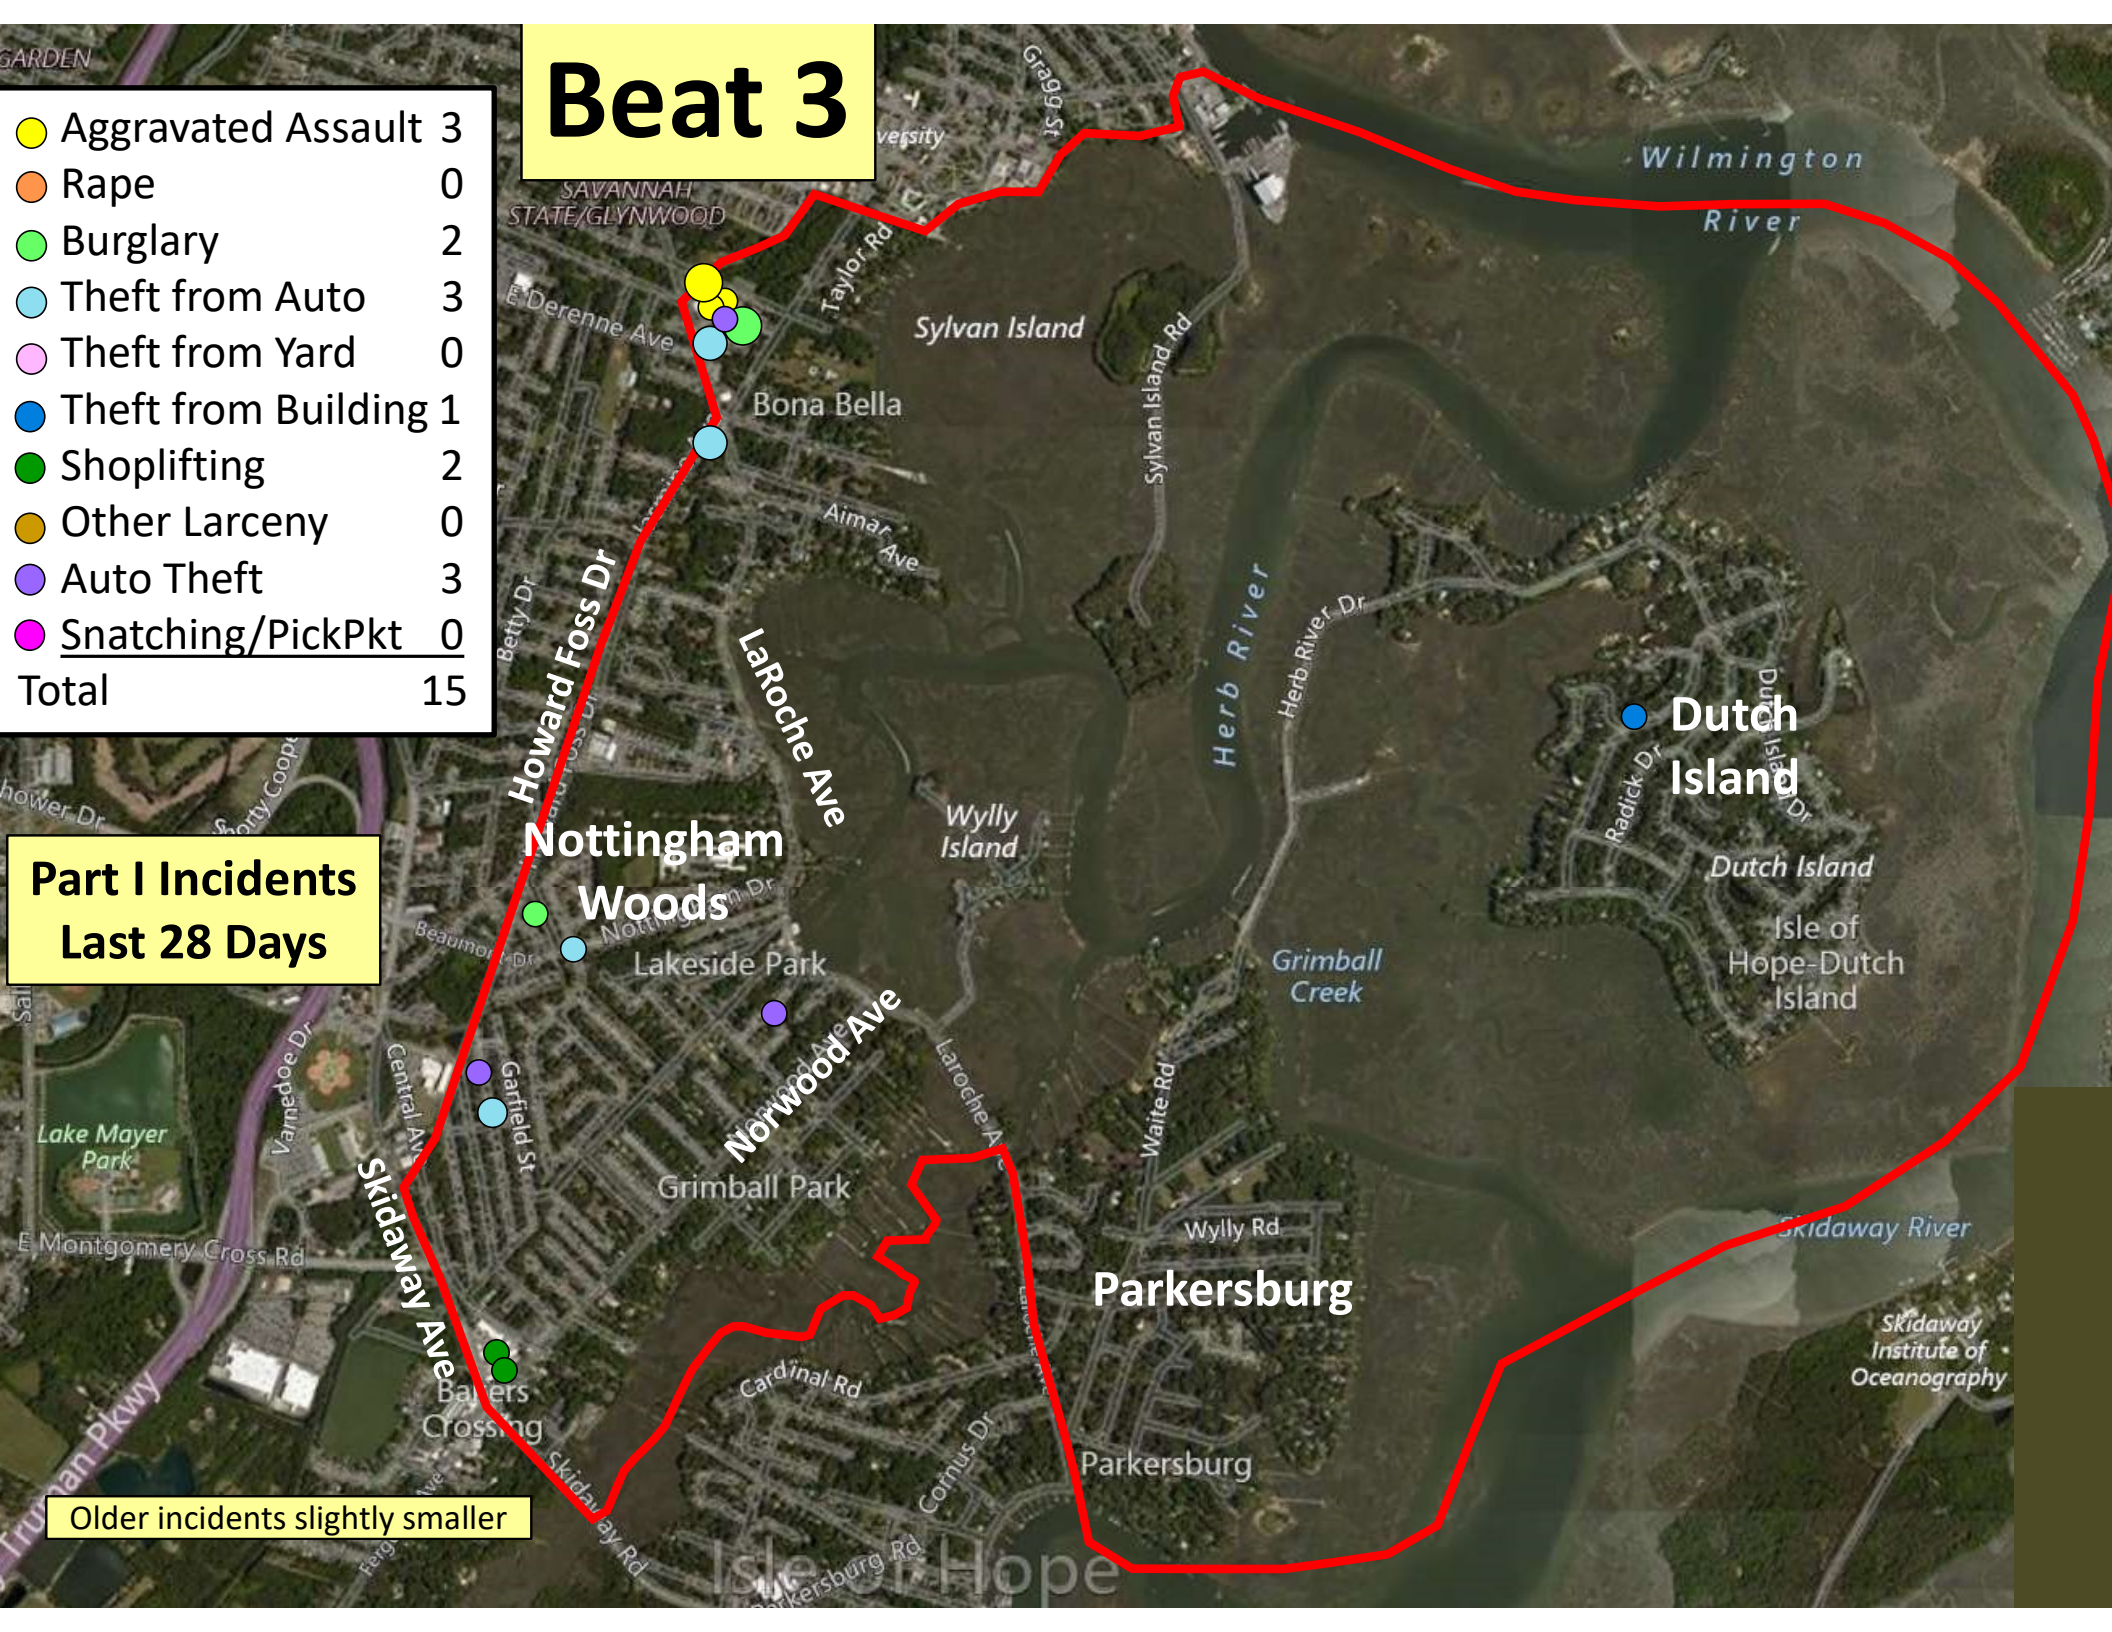

Older incidents slightly smaller

Beat 2

Part I Incidents
Last 28 Days

Older incidents slightly smaller

● Robbery	0
● Aggravated Assault	1
● Rape	0
● Burglary	1
● Theft from Auto	28
● Theft from Yard	0
● Theft from Building	1
● Shoplifting	0
● Other Larceny	20
● Auto Theft	4
Total	55

Beat 3

Aggravated Assault	3
Rape	0
Burglary	2
Theft from Auto	3
Theft from Yard	0
Theft from Building	1
Shoplifting	2
Other Larceny	0
Auto Theft	3
Snatching/PickPkt	0
Total	15

Part I Incidents Last 28 Days