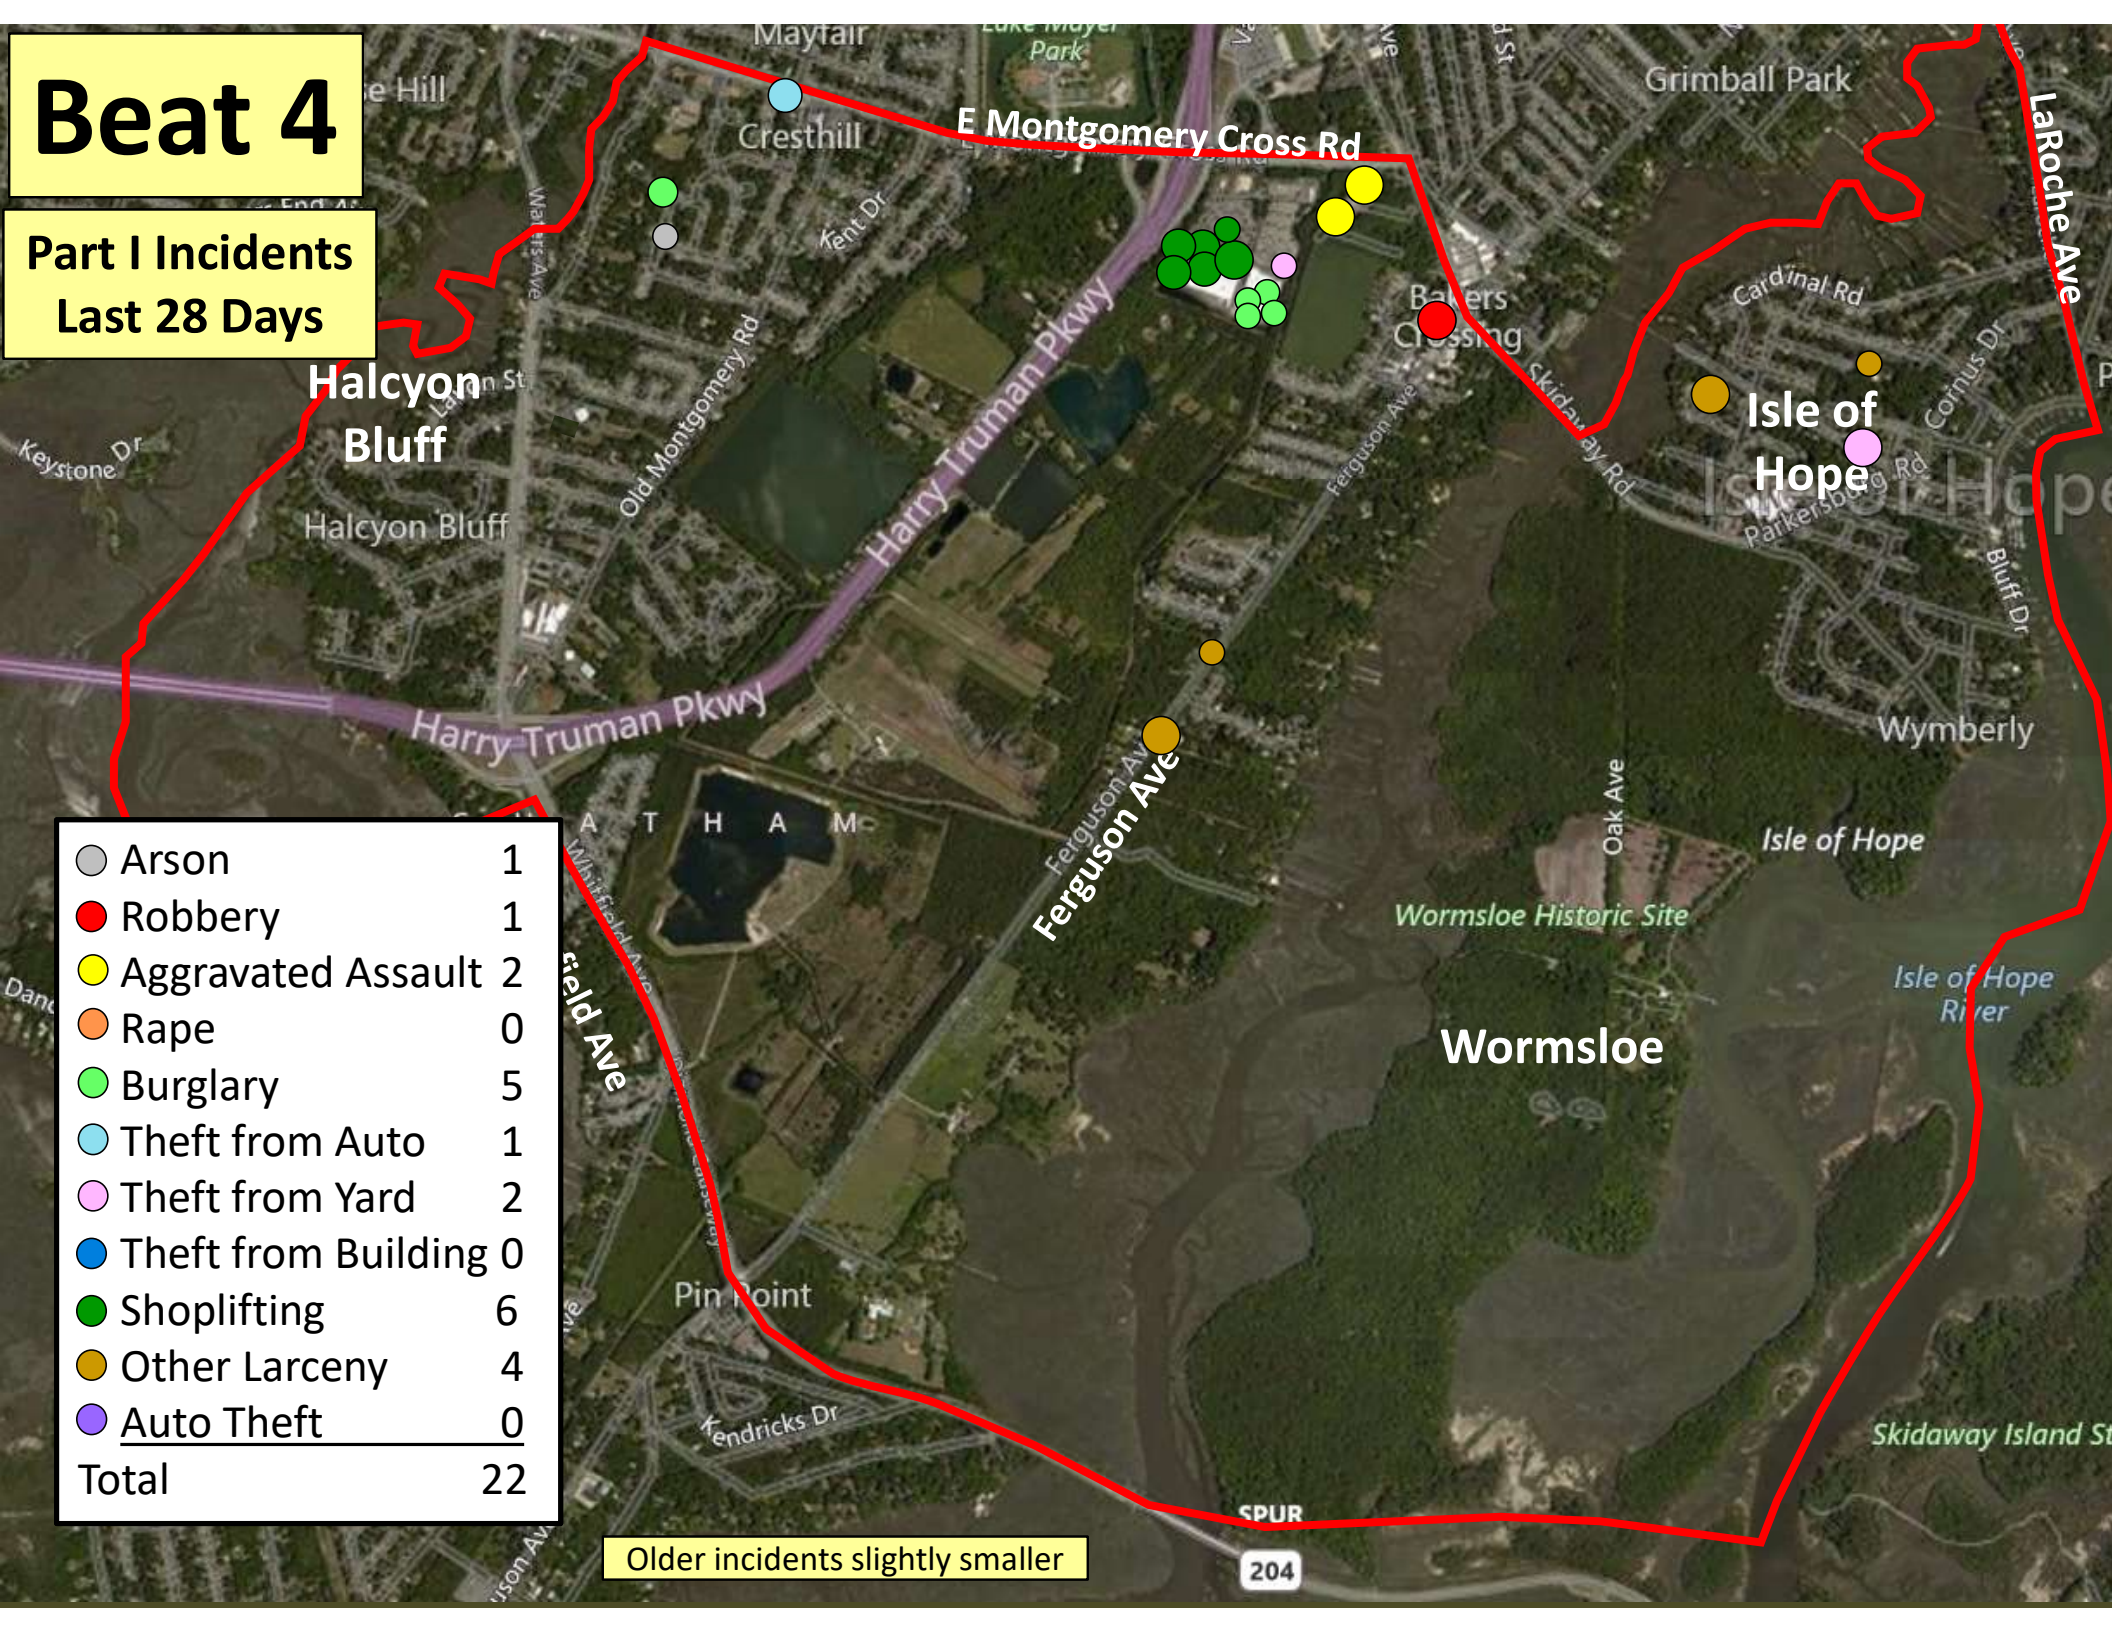

Beat 4

Part I Incidents
Last 28 Days

Arson	1
Robbery	1
Aggravated Assault	2
Rape	0
Burglary	5
Theft from Auto	1
Theft from Yard	2
Theft from Building	0
Shoplifting	6
Other Larceny	4
Auto Theft	0
Total	22

Older incidents slightly smaller