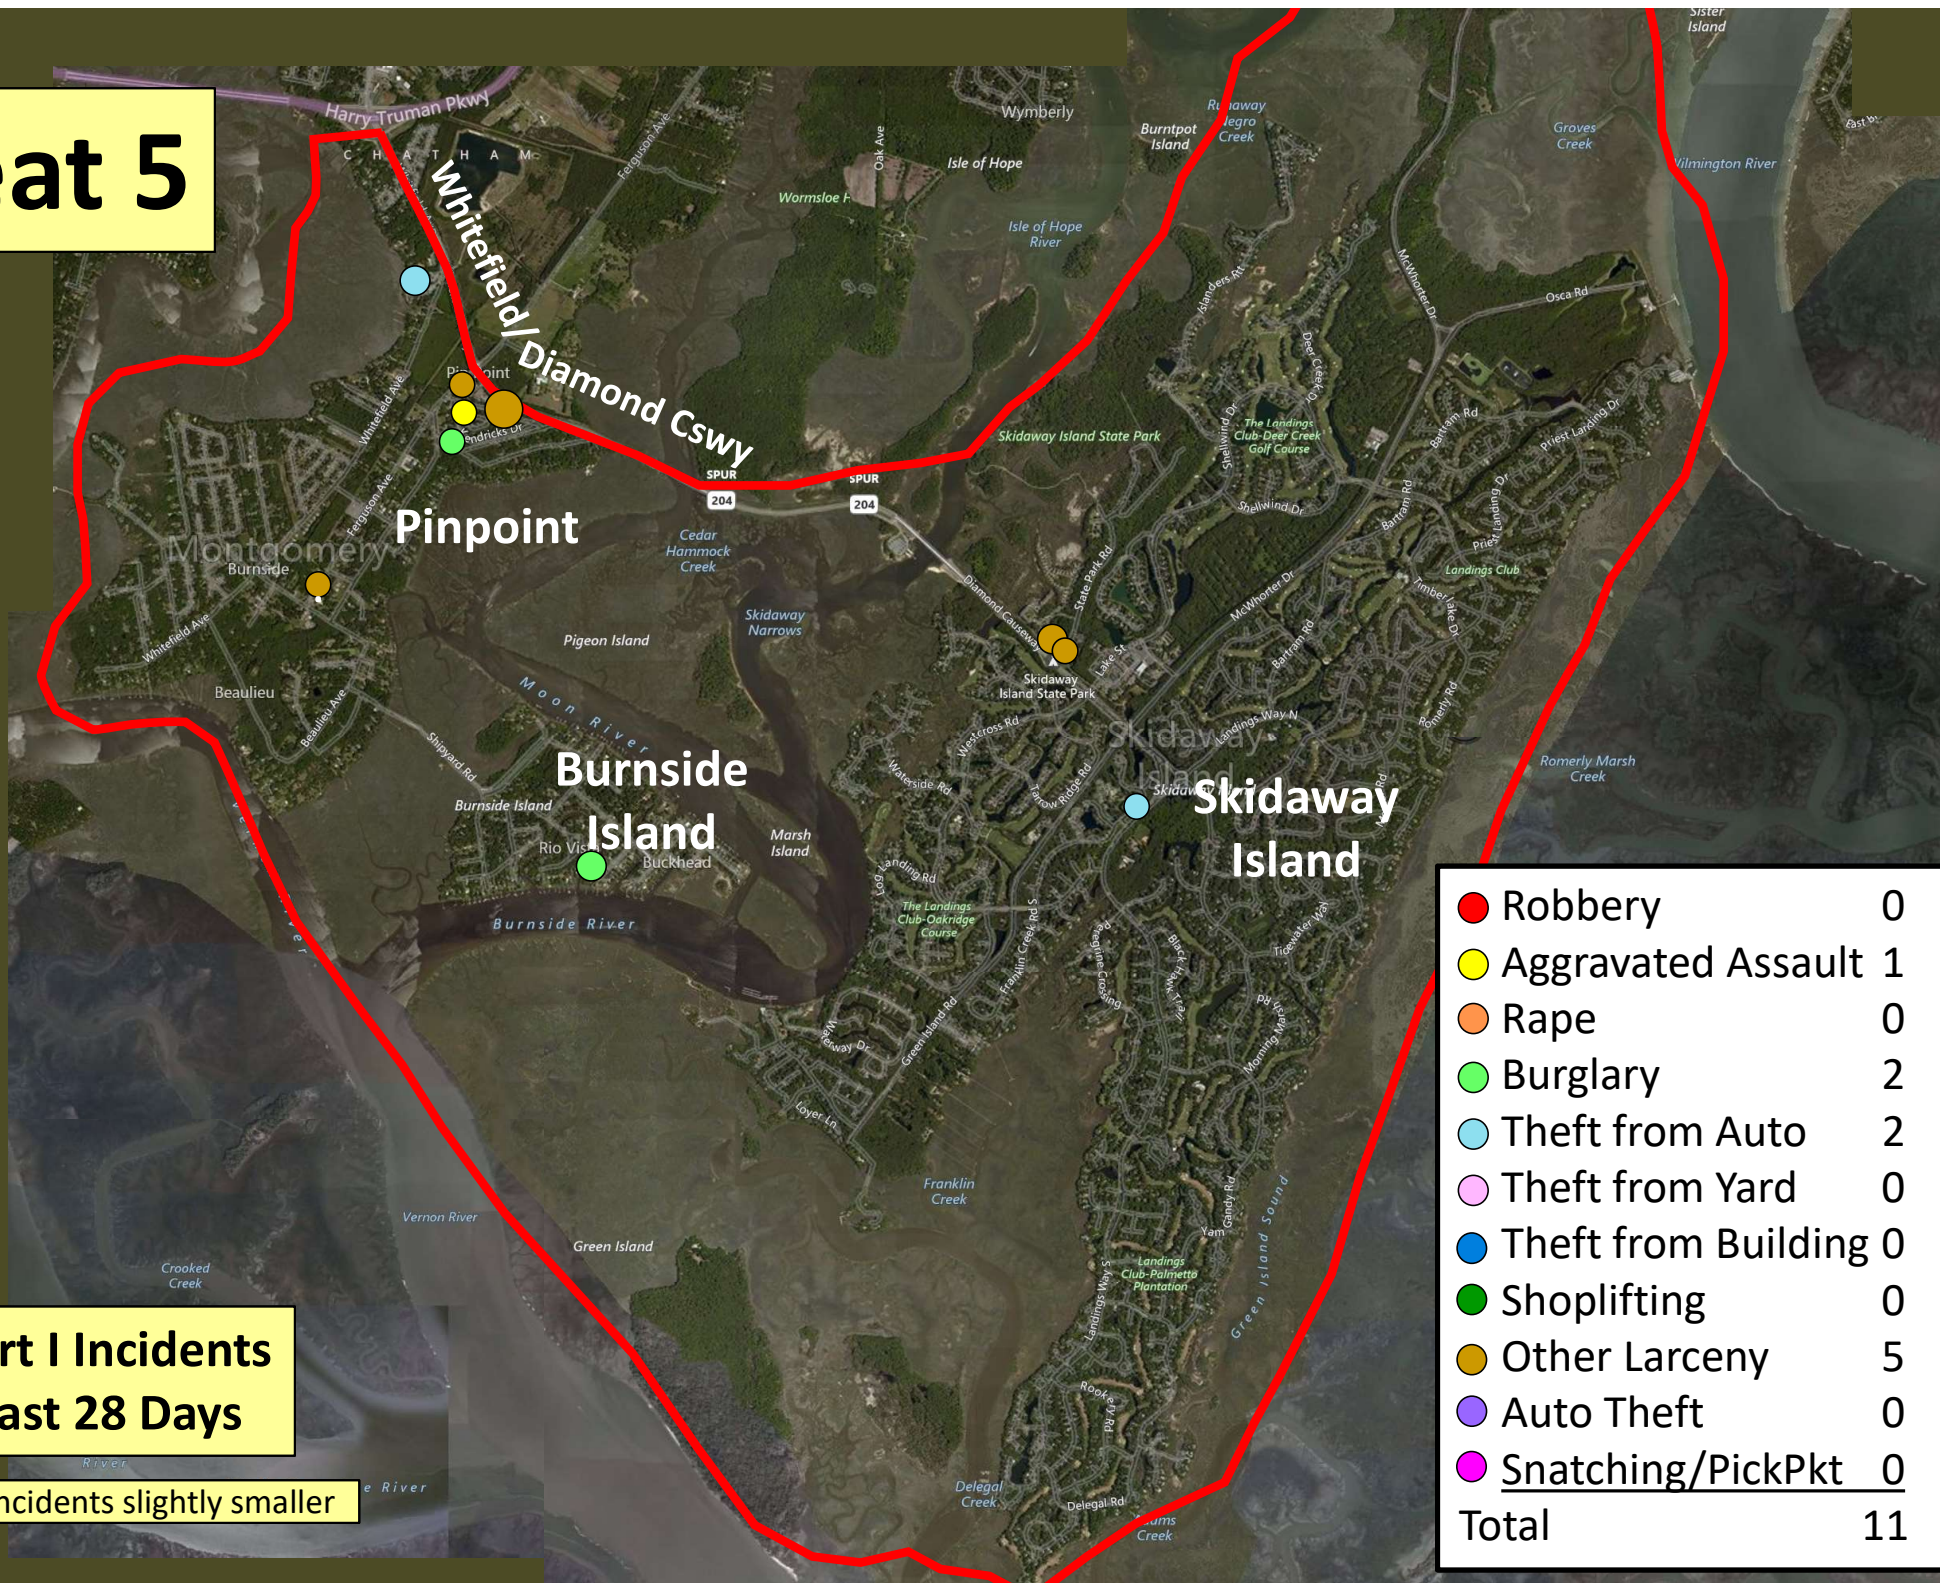

Beat 5

● Robbery	0
● Aggravated Assault	1
● Rape	0
● Burglary	2
● Theft from Auto	2
● Theft from Yard	0
● Theft from Building	0
● Shoplifting	0
● Other Larceny	5
● Auto Theft	0
● Snatching/PickPkt	0
Total	11

**Part I Incidents
Last 28 Days**

Older incidents slightly smaller