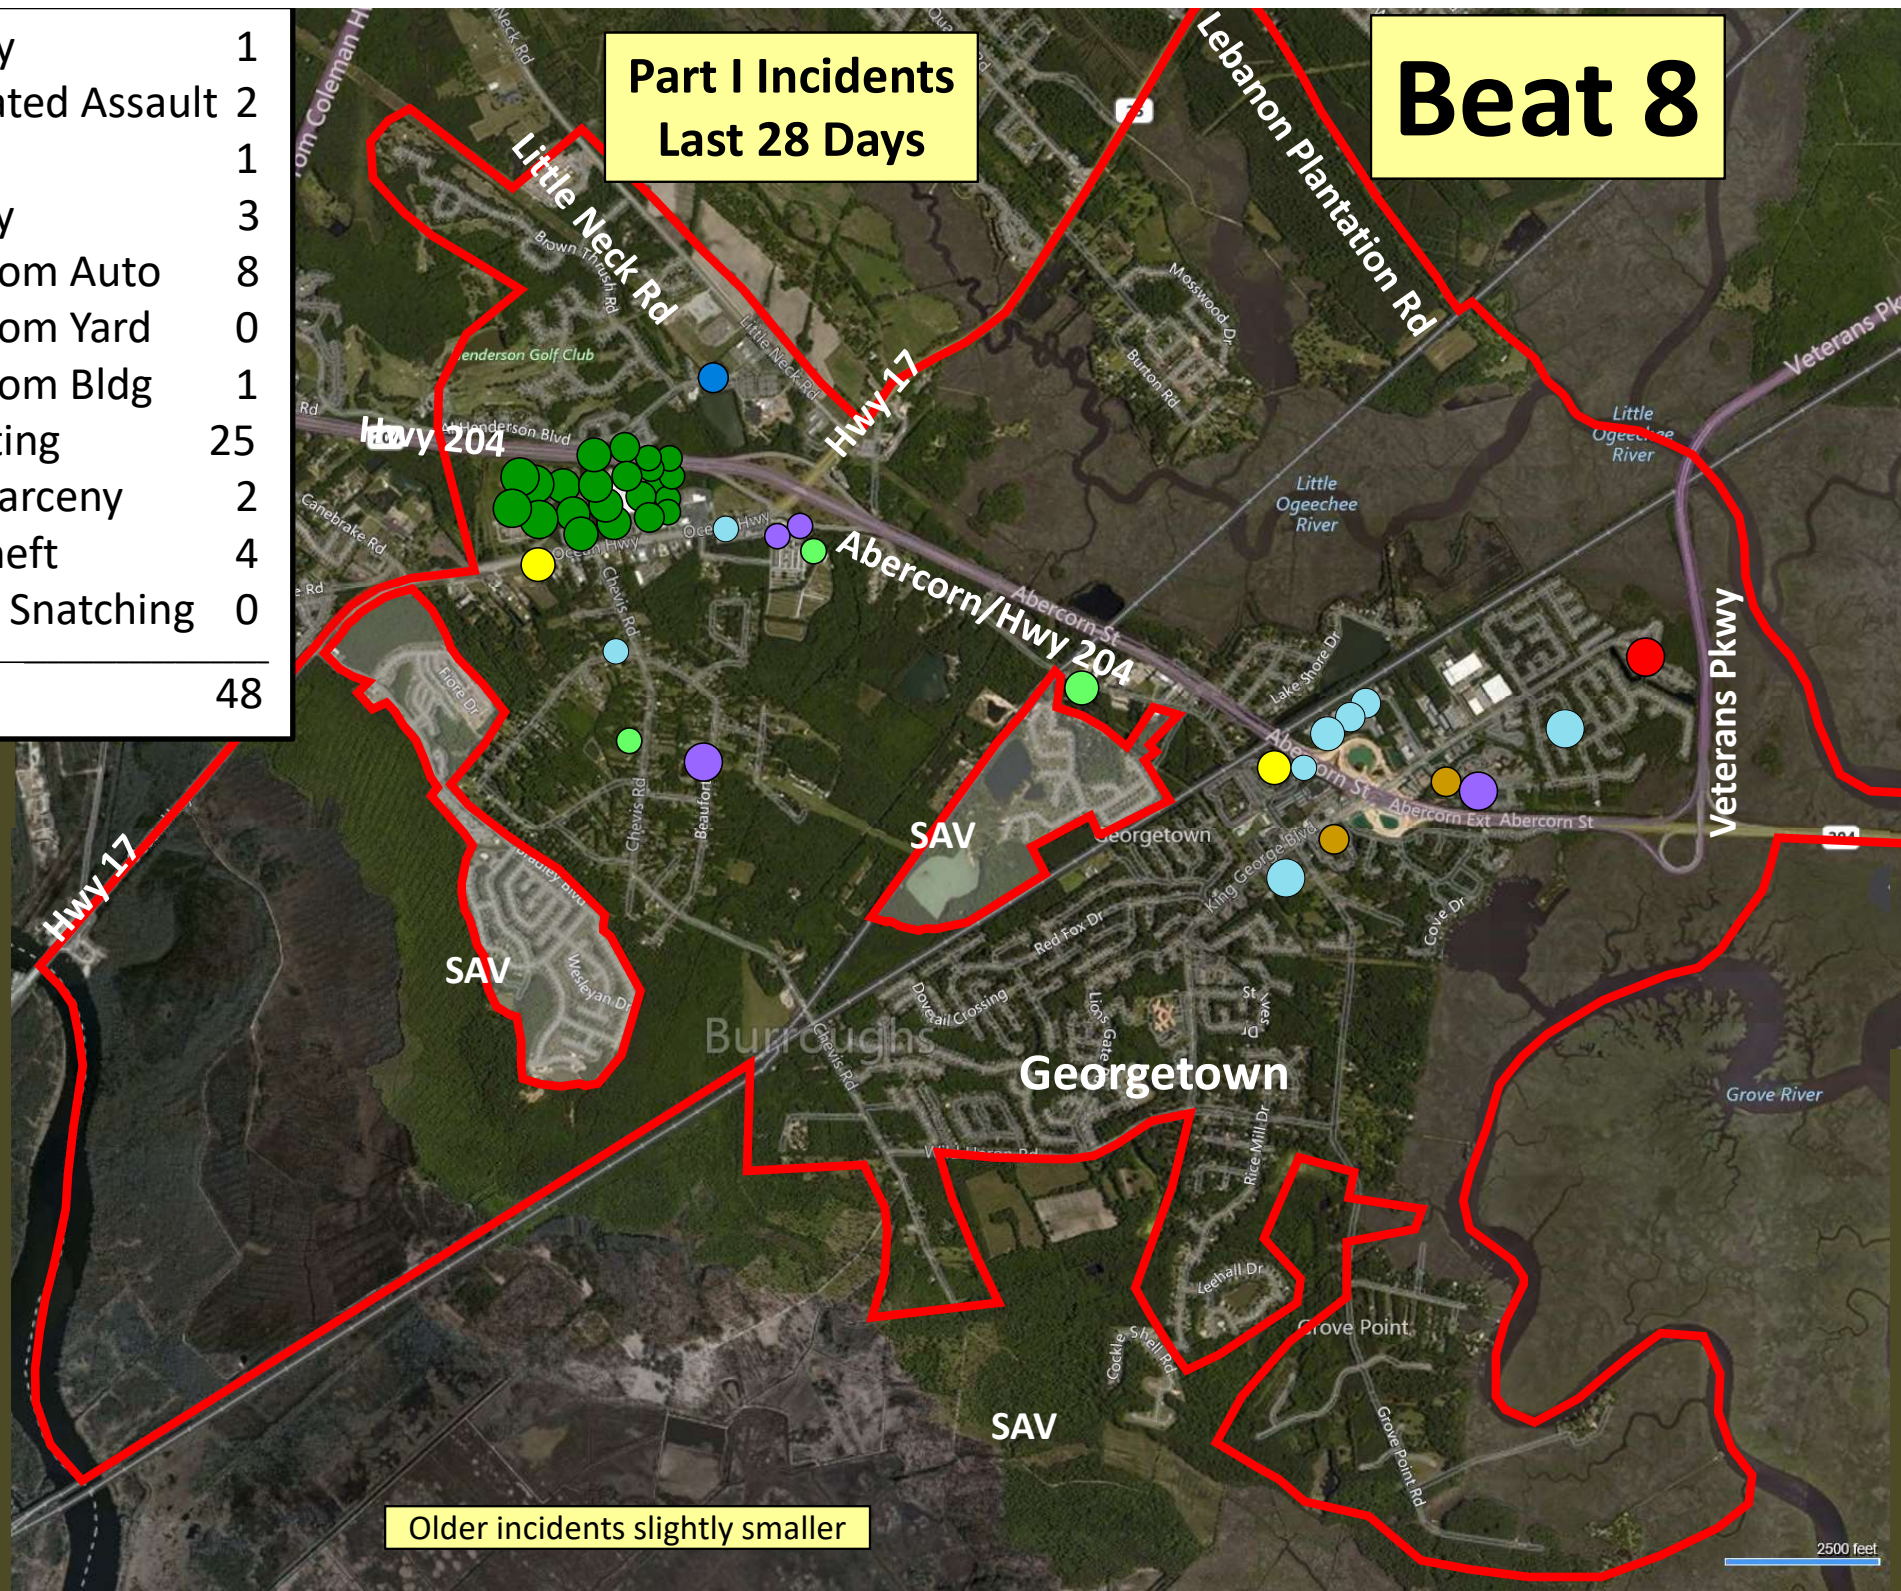

**Part I Incidents
Last 28 Days**

Older incidents slightly smaller

Beat 6

Part I Incidents
Last 28 Days

● Robbery	0
● Aggravated Assault	0
● Rape	0
● Burglary	0
● Theft from Auto	0
● Theft from Yard	2
● Theft from Building	0
● Shoplifting	0
● Other Larceny	0
● Auto Theft	0
● Snatching/PickPkt	0
Total	2

Older incidents slightly smaller

Beat 7

Part I Incidents
Last 28 Days

Homicide	2
Robbery	1
Aggravated Assault	1
Rape	2
Burglary	3
Theft from Auto	1
Theft from Yard	2
Theft from Building	2
Shoplifting	0
Other Larceny	1
Auto Theft	2
Snatching/PickPkt	0
Total	18

Older incidents slightly smaller

Beat 8

Part I Incidents Last 28 Days

● Robbery	1
● Aggravated Assault	2
● Rape	1
● Burglary	3
● Theft from Auto	8
● Theft from Yard	0
● Theft from Bldg	1
● Shoplifting	25
● Other Larceny	2
● Auto Theft	4
● Sudden Snatching	0
Total	48

Older incidents slightly smaller

Beat 9

Part I Incidents
Last 28 Days

	Homicide	1
	Robbery	2
	Aggravated Assault	6
	Rape	0
	Burglary	4
	Theft from Auto	4
	Theft from Yard	5
	Theft from Building	2
	Shoplifting	0
	Other Larceny	2
	Auto Theft	2
	Arson	1
	Snatching/PickPkt	0
Total		29