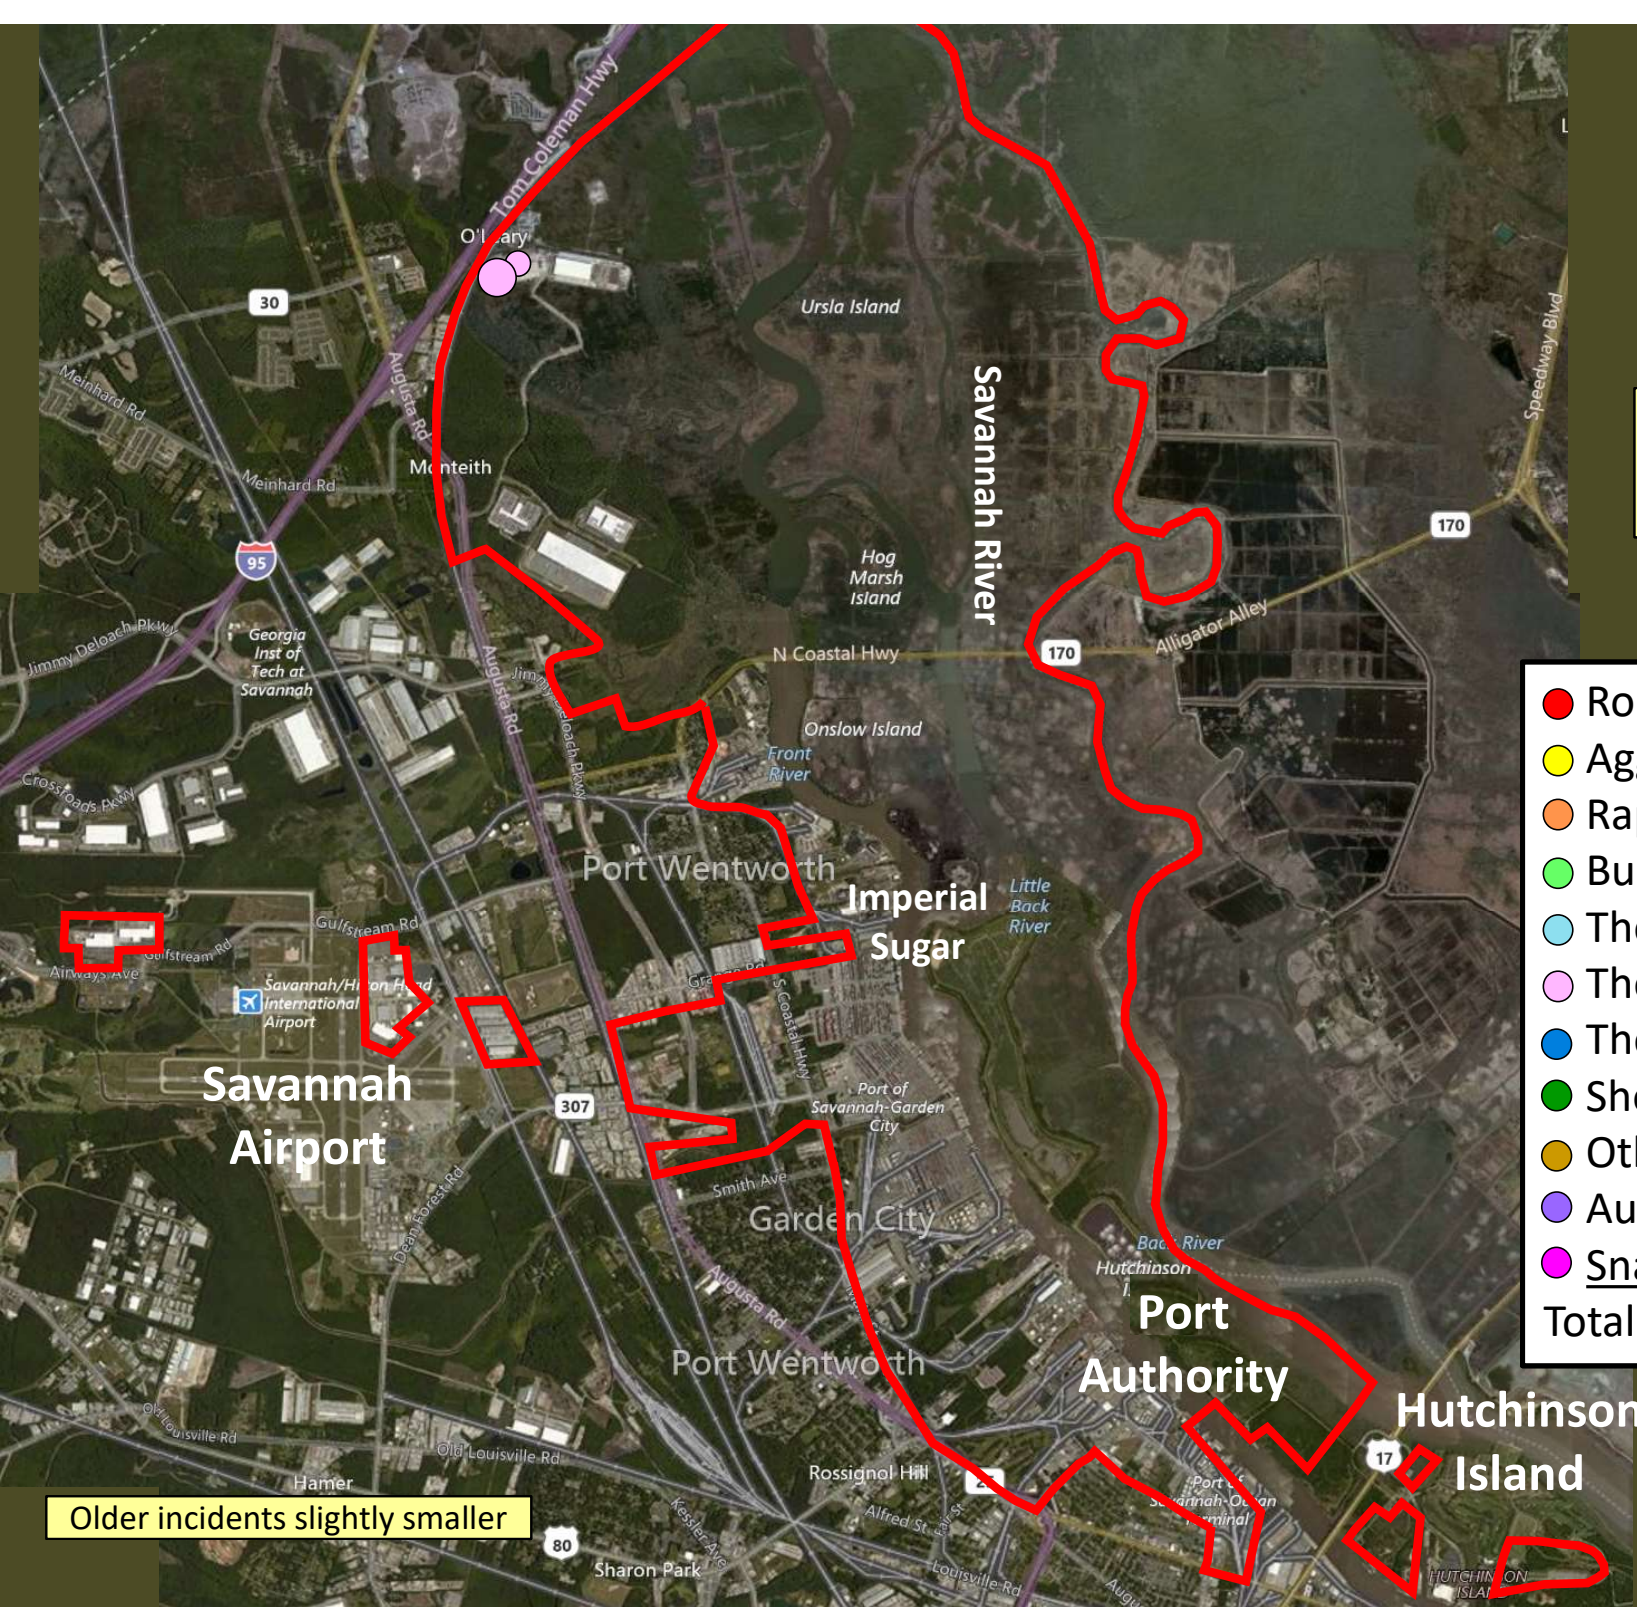

Beat 6

Part I Incidents
Last 28 Days

● Robbery	0
● Aggravated Assault	0
● Rape	0
● Burglary	0
● Theft from Auto	0
● Theft from Yard	2
● Theft from Building	0
● Shoplifting	0
● Other Larceny	0
● Auto Theft	0
● Snatching/PickPkt	0
Total	2

Older incidents slightly smaller