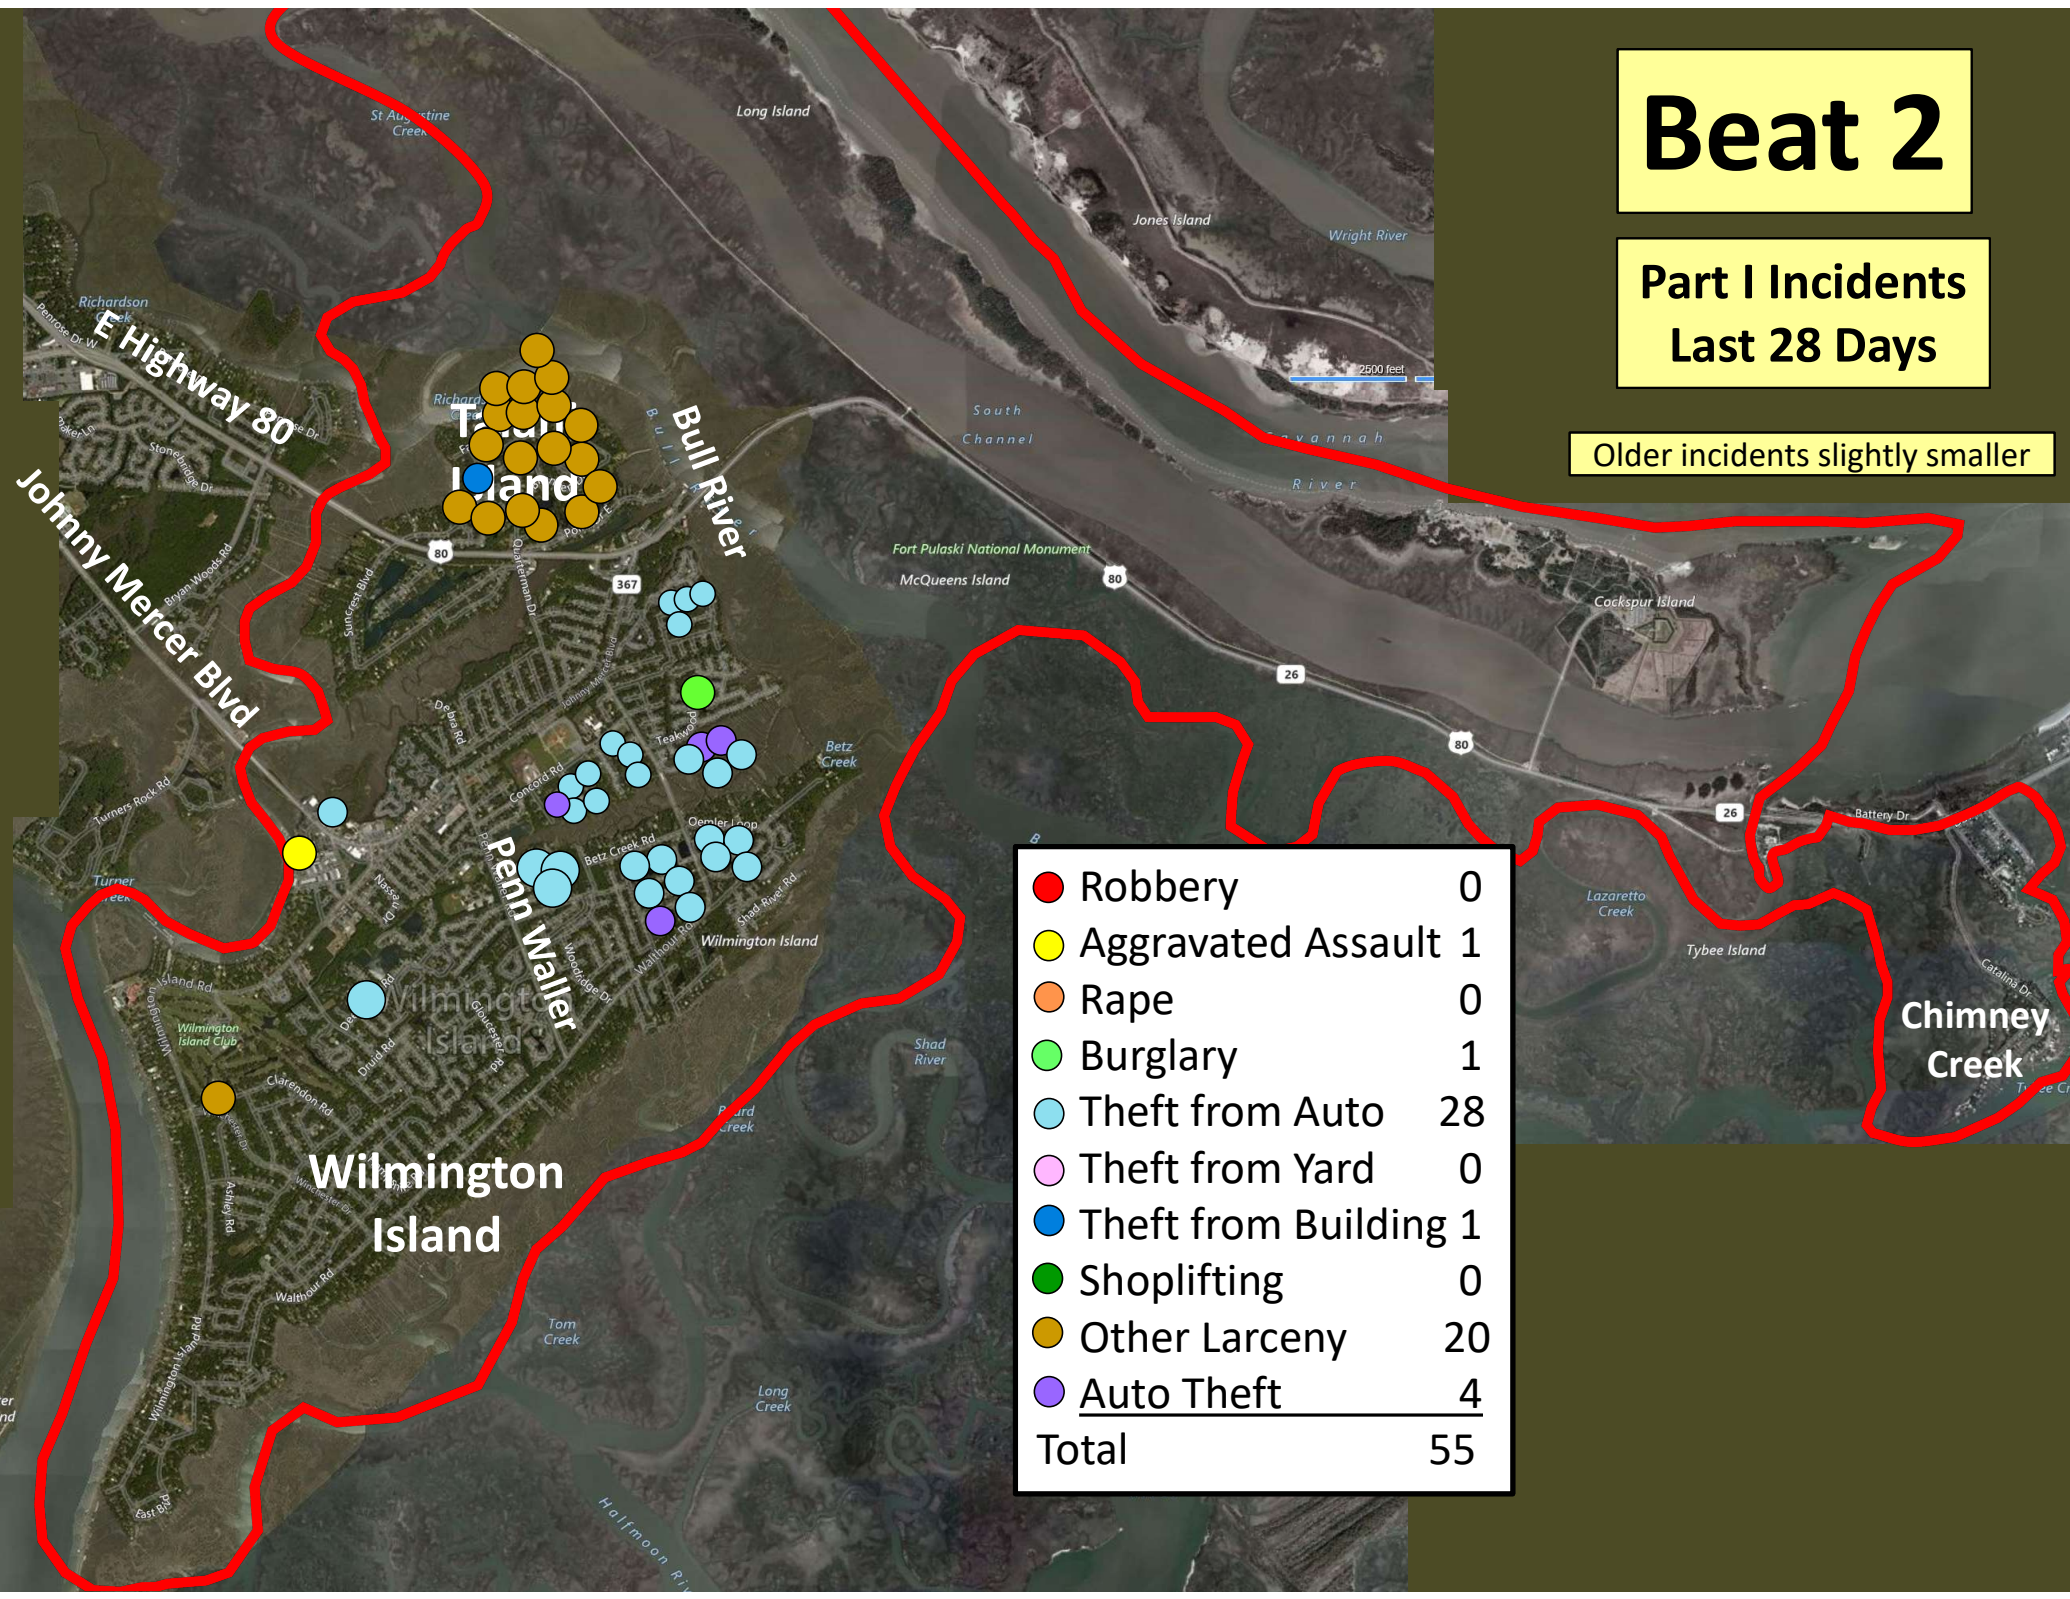

Beat 1

Part I Incidents Last 28 Days

● Robbery	0
● Aggravated Assault	0
● Rape	0
● Burglary	0
● Theft from Auto	8
● Theft from Yard	2
● Theft from Building	1
● Shoplifting	3
● Other Larceny	0
● Auto Theft	4
● Snatching/PickPkt	0
Total	18

Older incidents slightly smaller

Beat 2

Part I Incidents
Last 28 Days

Older incidents slightly smaller

● Robbery	0
● Aggravated Assault	1
● Rape	0
● Burglary	1
● Theft from Auto	28
● Theft from Yard	0
● Theft from Building	1
● Shoplifting	0
● Other Larceny	20
● Auto Theft	4
Total	55

Beat 3

Aggravated Assault	3
Rape	0
Burglary	2
Theft from Auto	3
Theft from Yard	0
Theft from Building	1
Shoplifting	2
Other Larceny	0
Auto Theft	3
Snatching/PickPkt	0
Total	15

Part I Incidents Last 28 Days

Older incidents slightly smaller

Beat 4

Part I Incidents
Last 28 Days

Arson	1
Robbery	1
Aggravated Assault	2
Rape	0
Burglary	5
Theft from Auto	1
Theft from Yard	2
Theft from Building	0
Shoplifting	6
Other Larceny	4
Auto Theft	0
Total	22