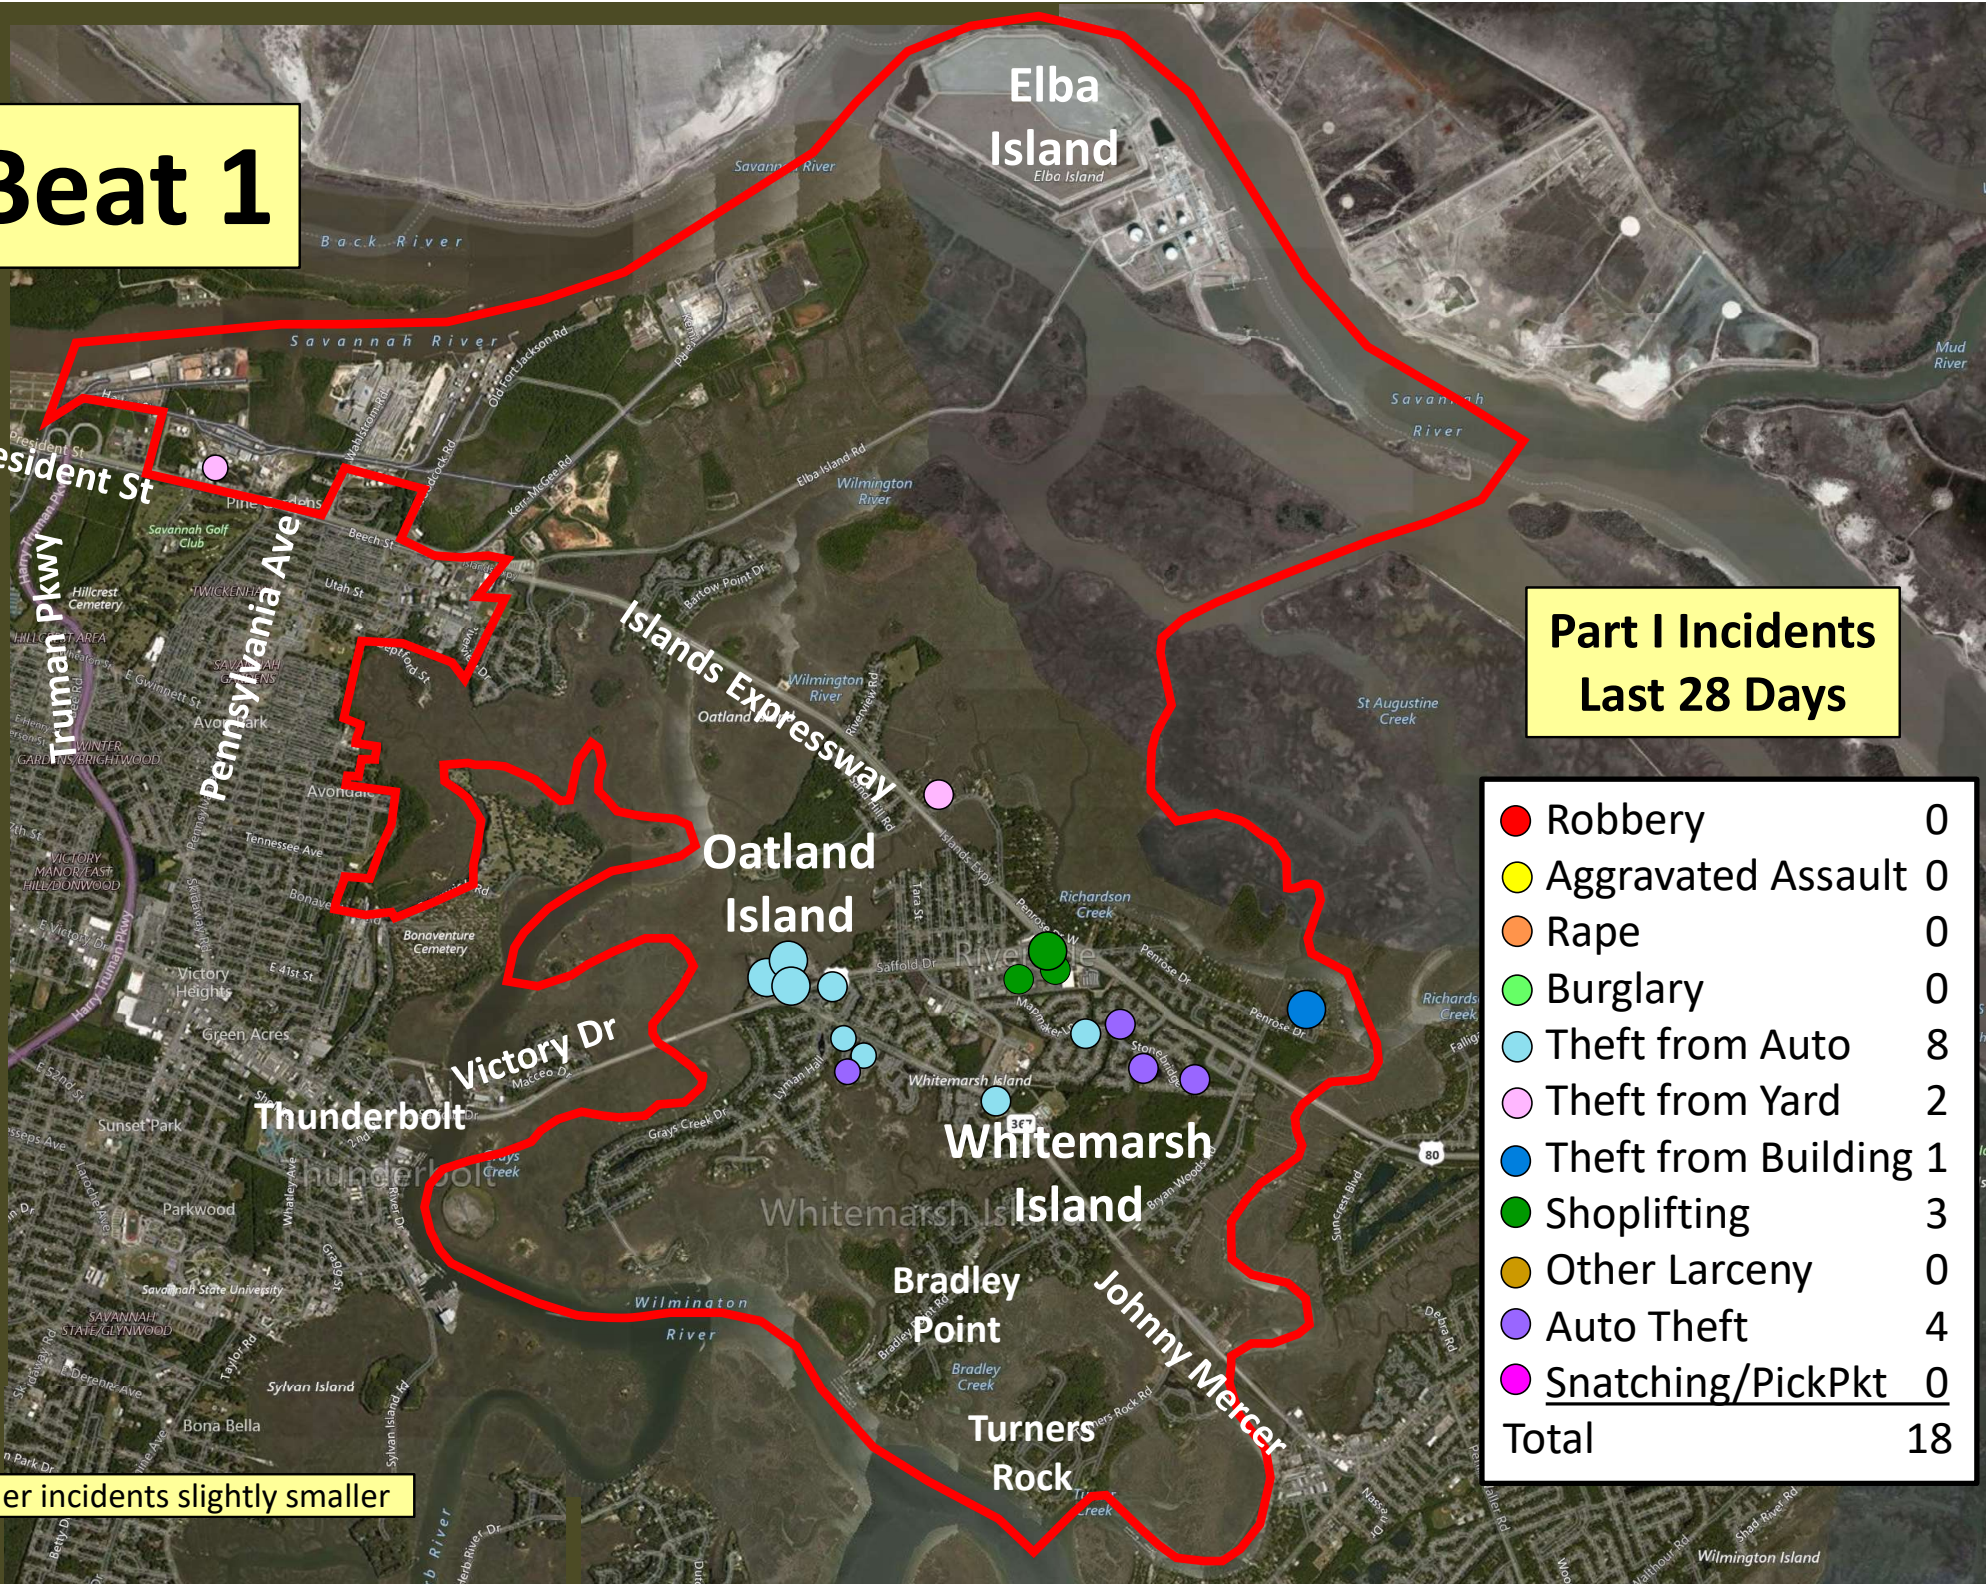

Beat 1

Part I Incidents Last 28 Days

● Robbery	0
● Aggravated Assault	0
● Rape	0
● Burglary	0
● Theft from Auto	8
● Theft from Yard	2
● Theft from Building	1
● Shoplifting	3
● Other Larceny	0
● Auto Theft	4
● Snatching/PickPkt	0
Total	18

Older incidents slightly smaller

Beat 2

Part I Incidents
Last 28 Days

Older incidents slightly smaller

● Robbery	0
● Aggravated Assault	1
● Rape	0
● Burglary	1
● Theft from Auto	28
● Theft from Yard	0
● Theft from Building	1
● Shoplifting	0
● Other Larceny	20
● Auto Theft	4
Total	55

Beat 3

Aggravated Assault	3
Rape	0
Burglary	2
Theft from Auto	3
Theft from Yard	0
Theft from Building	1
Shoplifting	2
Other Larceny	0
Auto Theft	3
Snatching/PickPkt	0
Total	15

Part I Incidents Last 28 Days