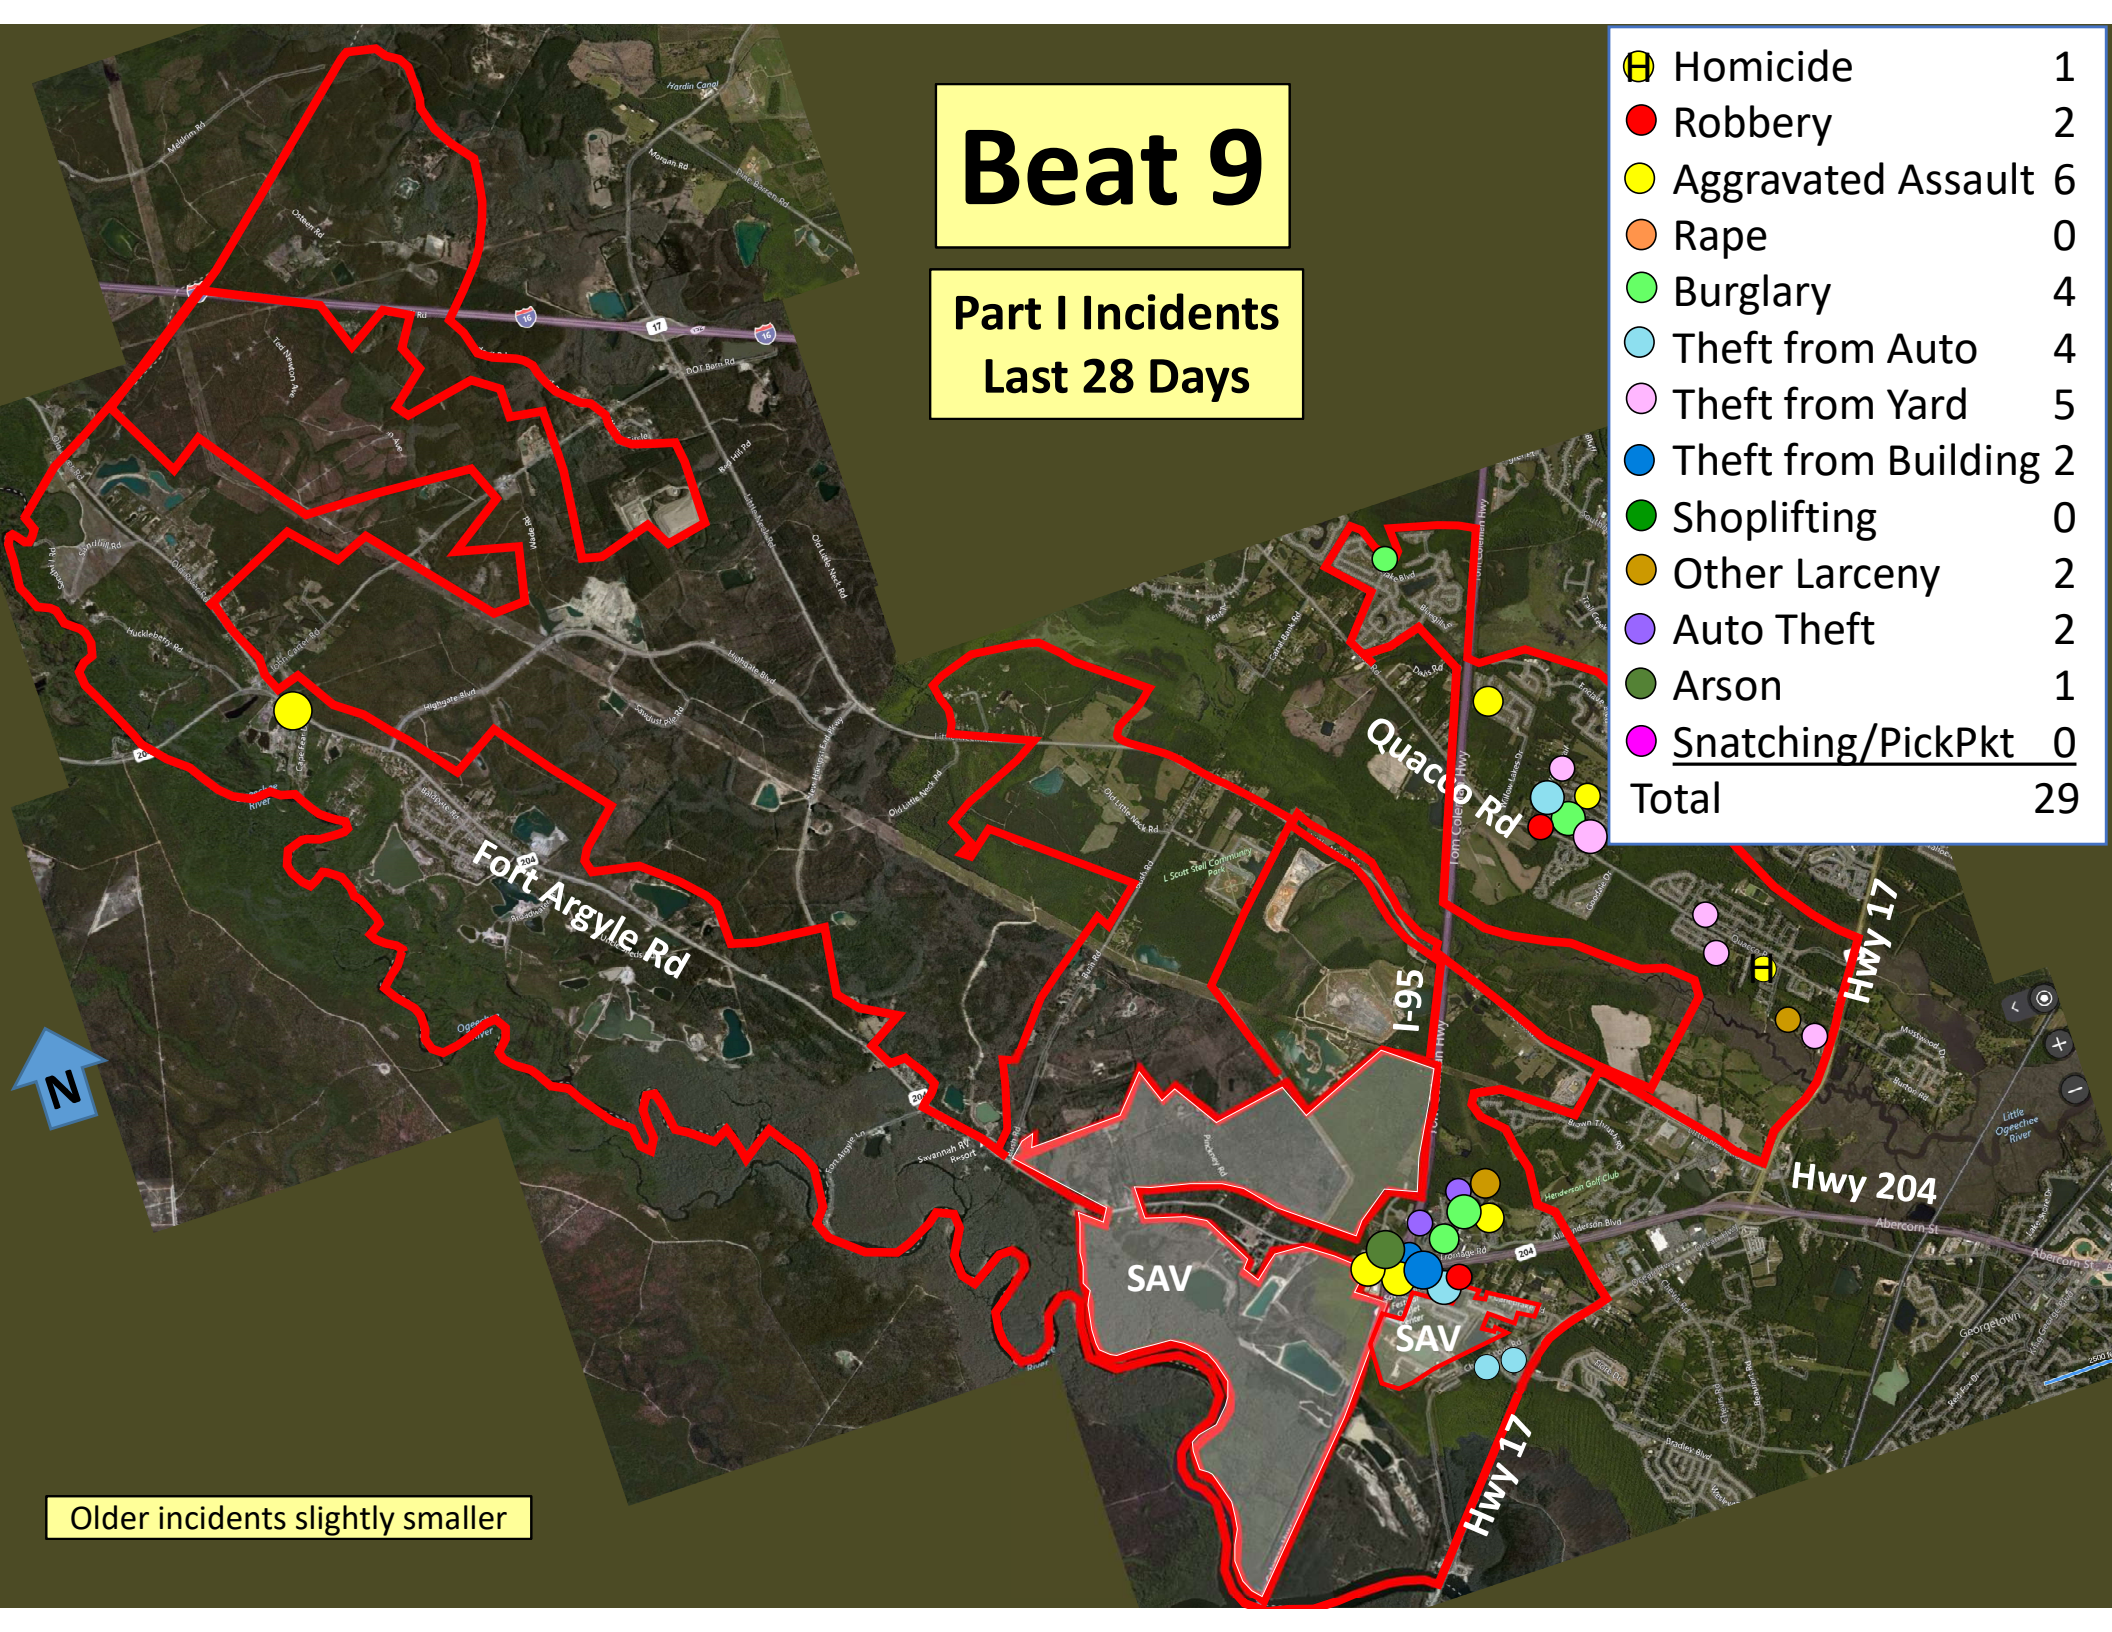

Older incidents slightly smaller

Beat 7

Part I Incidents
Last 28 Days

Homicide	2
Robbery	1
Aggravated Assault	1
Rape	2
Burglary	3
Theft from Auto	1
Theft from Yard	2
Theft from Building	2
Shoplifting	0
Other Larceny	1
Auto Theft	2
Snatching/PickPkt	0
Total	18

Older incidents slightly smaller

Beat 8

Part I Incidents Last 28 Days

● Robbery	1
● Aggravated Assault	2
● Rape	1
● Burglary	3
● Theft from Auto	8
● Theft from Yard	0
● Theft from Bldg	1
● Shoplifting	25
● Other Larceny	2
● Auto Theft	4
● Sudden Snatching	0
Total	48

Older incidents slightly smaller

Beat 9

Part I Incidents
Last 28 Days

	Homicide	1
	Robbery	2
	Aggravated Assault	6
	Rape	0
	Burglary	4
	Theft from Auto	4
	Theft from Yard	5
	Theft from Building	2
	Shoplifting	0
	Other Larceny	2
	Auto Theft	2
	Arson	1
	Snatching/PickPkt	0
Total		29