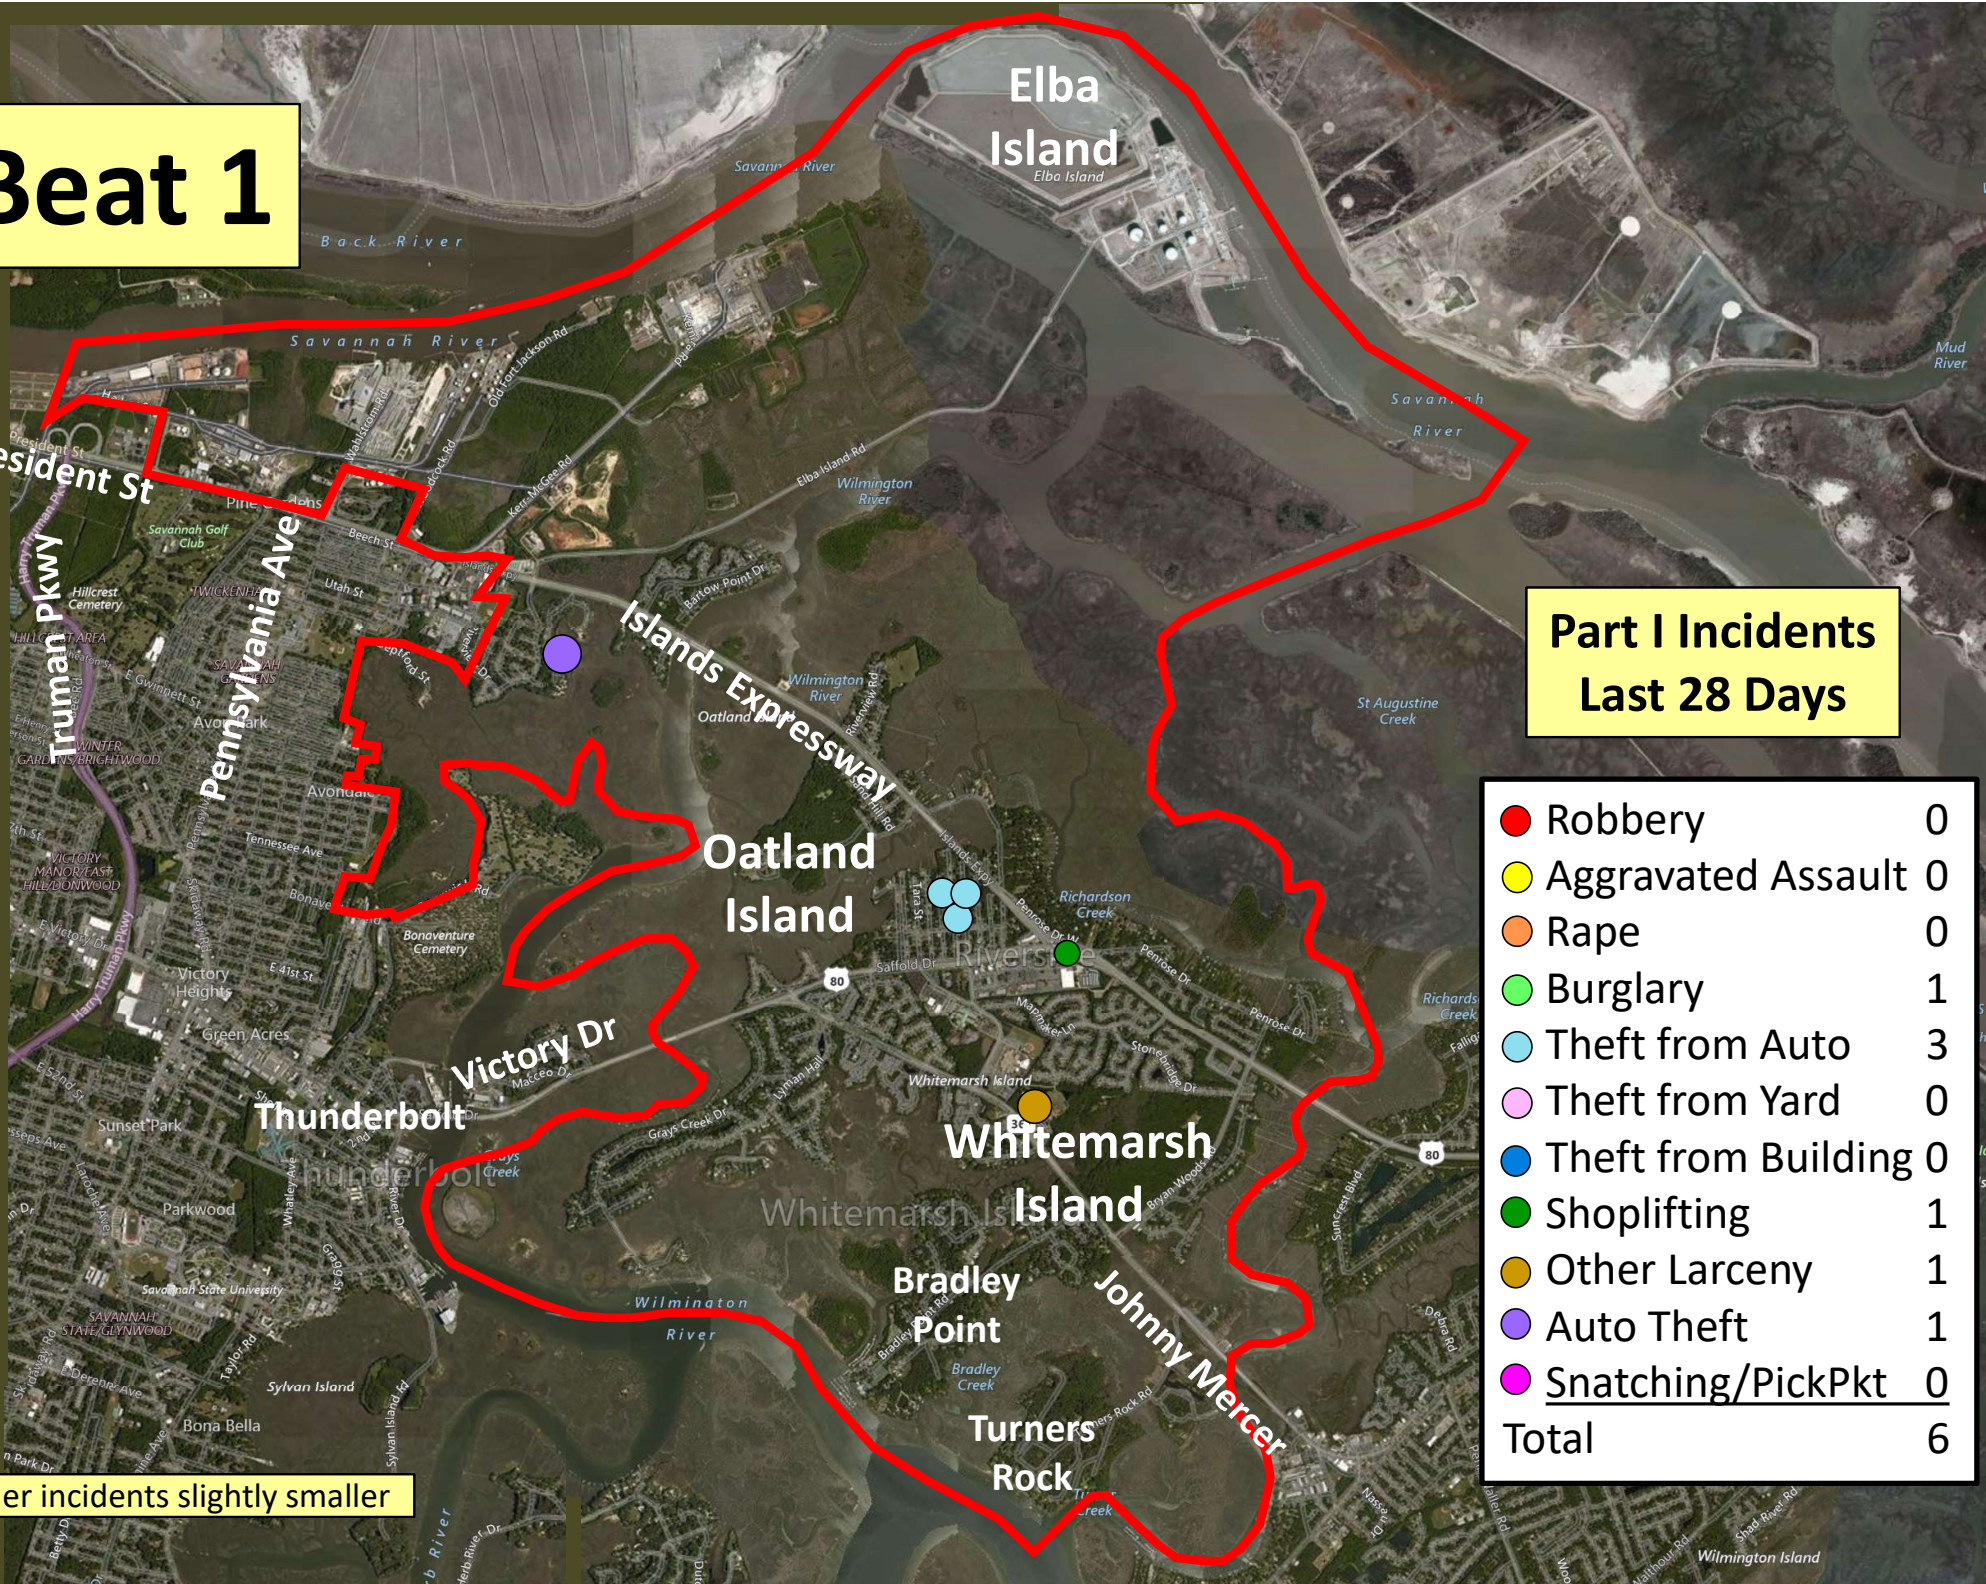

Beat 1

Part I Incidents Last 28 Days

● Robbery	0
● Aggravated Assault	0
● Rape	0
● Burglary	1
● Theft from Auto	3
● Theft from Yard	0
● Theft from Building	0
● Shoplifting	1
● Other Larceny	1
● Auto Theft	1
● Snatching/PickPkt	0
Total	6

Older incidents slightly smaller

Beat 2

Part I Incidents
Last 28 Days

Older incidents slightly smaller

● Robbery	0
● Aggravated Assault	0
● Rape	1
● Burglary	0
● Theft from Auto	9
● Theft from Yard	2
● Theft from Building	0
● Shoplifting	0
● Other Larceny	1
● Auto Theft	1
Total	14