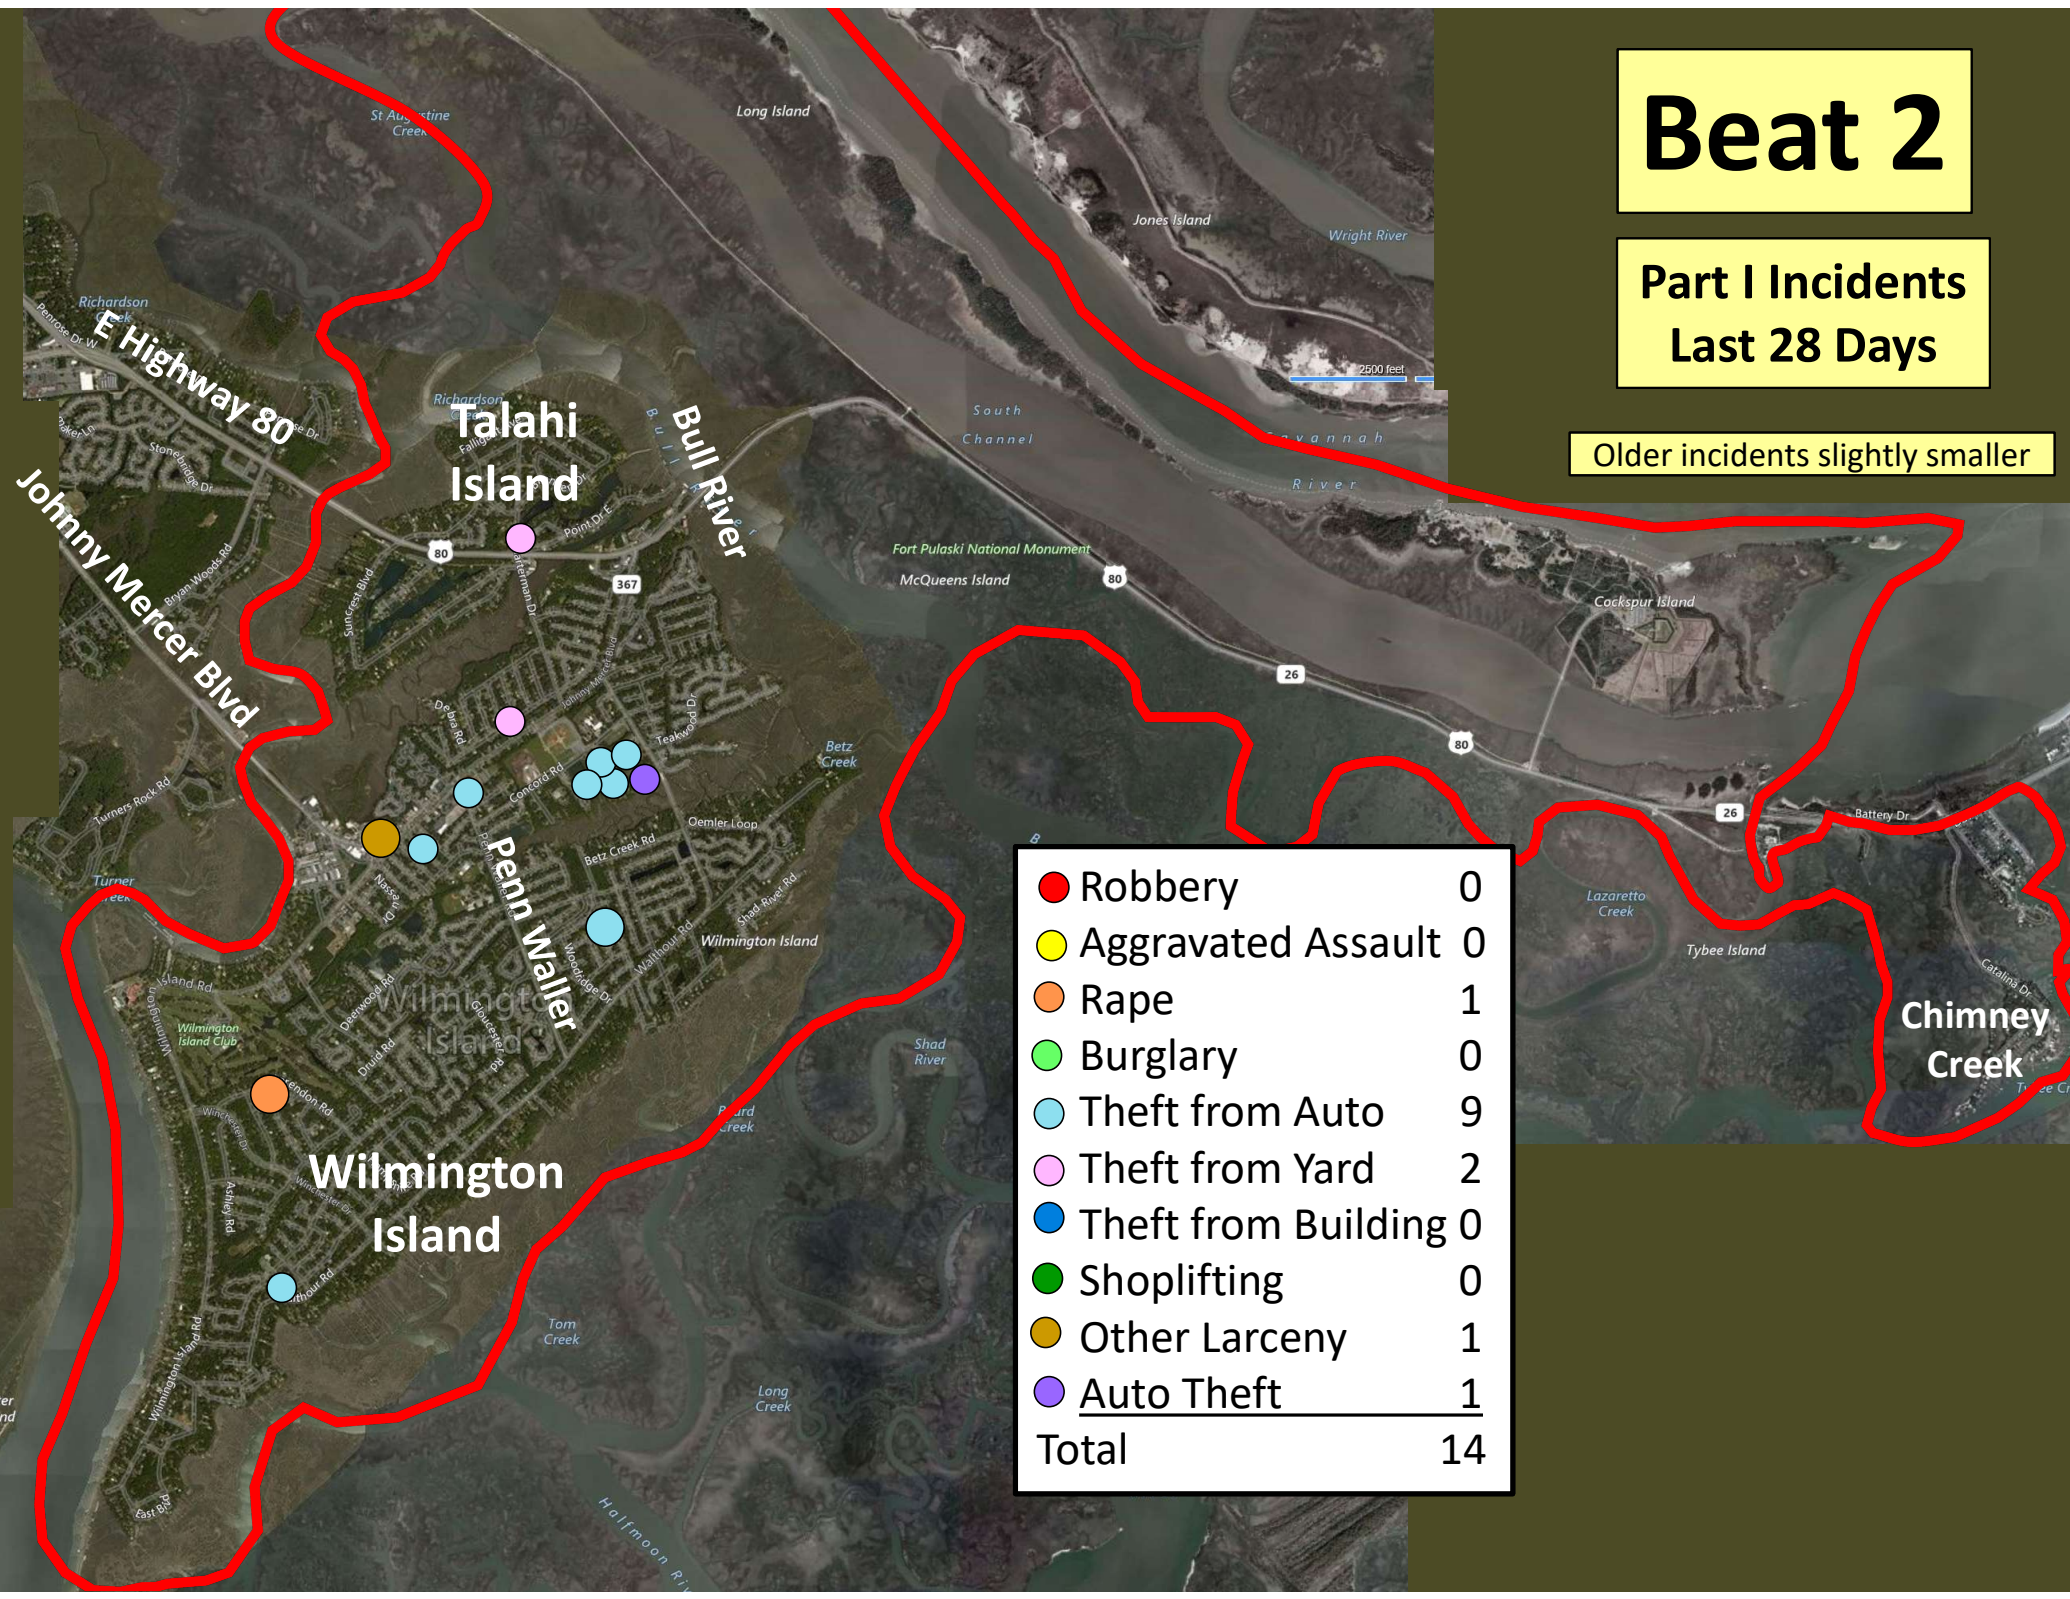

Beat 1

Part I Incidents Last 28 Days

● Robbery	0
● Aggravated Assault	0
● Rape	0
● Burglary	1
● Theft from Auto	3
● Theft from Yard	0
● Theft from Building	0
● Shoplifting	1
● Other Larceny	1
● Auto Theft	1
● Snatching/PickPkt	0
Total	6

Older incidents slightly smaller

Beat 2

Part I Incidents
Last 28 Days

Older incidents slightly smaller

● Robbery	0
● Aggravated Assault	0
● Rape	1
● Burglary	0
● Theft from Auto	9
● Theft from Yard	2
● Theft from Building	0
● Shoplifting	0
● Other Larceny	1
● Auto Theft	1
Total	14

Older incidents slightly smaller

Beat 9

Part I Incidents
Last 28 Days

● Robbery	2
● Aggravated Assault	2
● Rape	2
● Burglary	2
● Theft from Auto	5
● Theft from Yard	2
● Theft from Building	3
● Shoplifting	0
● Other Larceny	0
● Auto Theft	4
● Snatching/PickPkt	0
Total	22

Older incidents slightly smaller