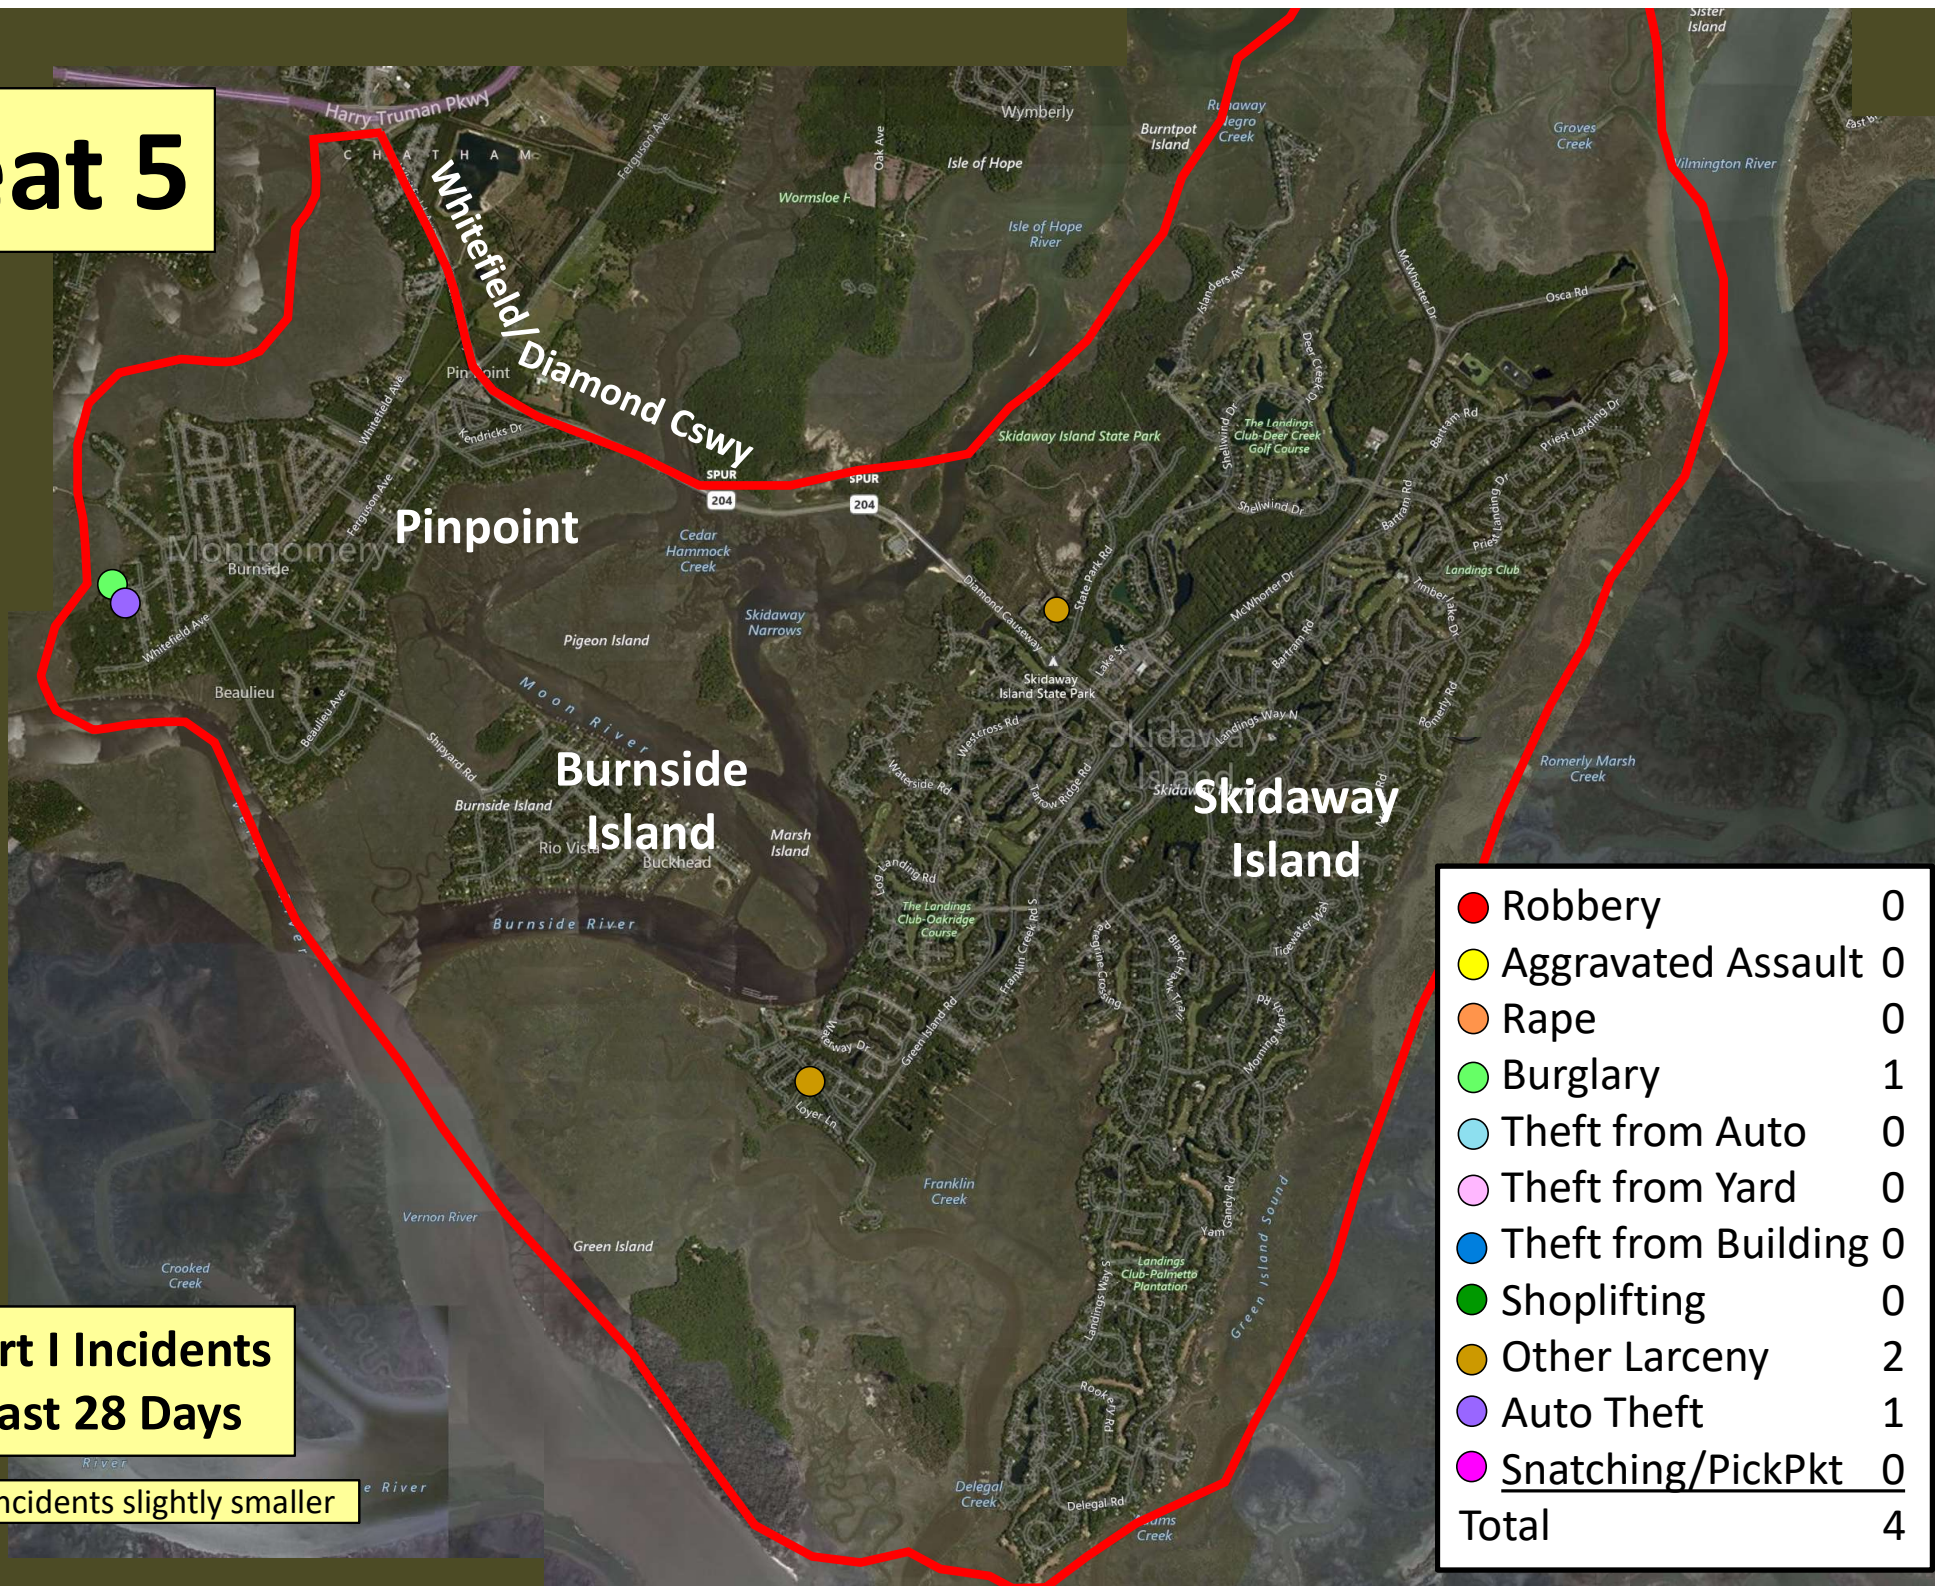

Beat 5

**Part I Incidents
Last 28 Days**

Older incidents slightly smaller

● Robbery	0
● Aggravated Assault	0
● Rape	0
● Burglary	1
● Theft from Auto	0
● Theft from Yard	0
● Theft from Building	0
● Shoplifting	0
● Other Larceny	2
● Auto Theft	1
● Snatching/PickPkt	0
Total	4