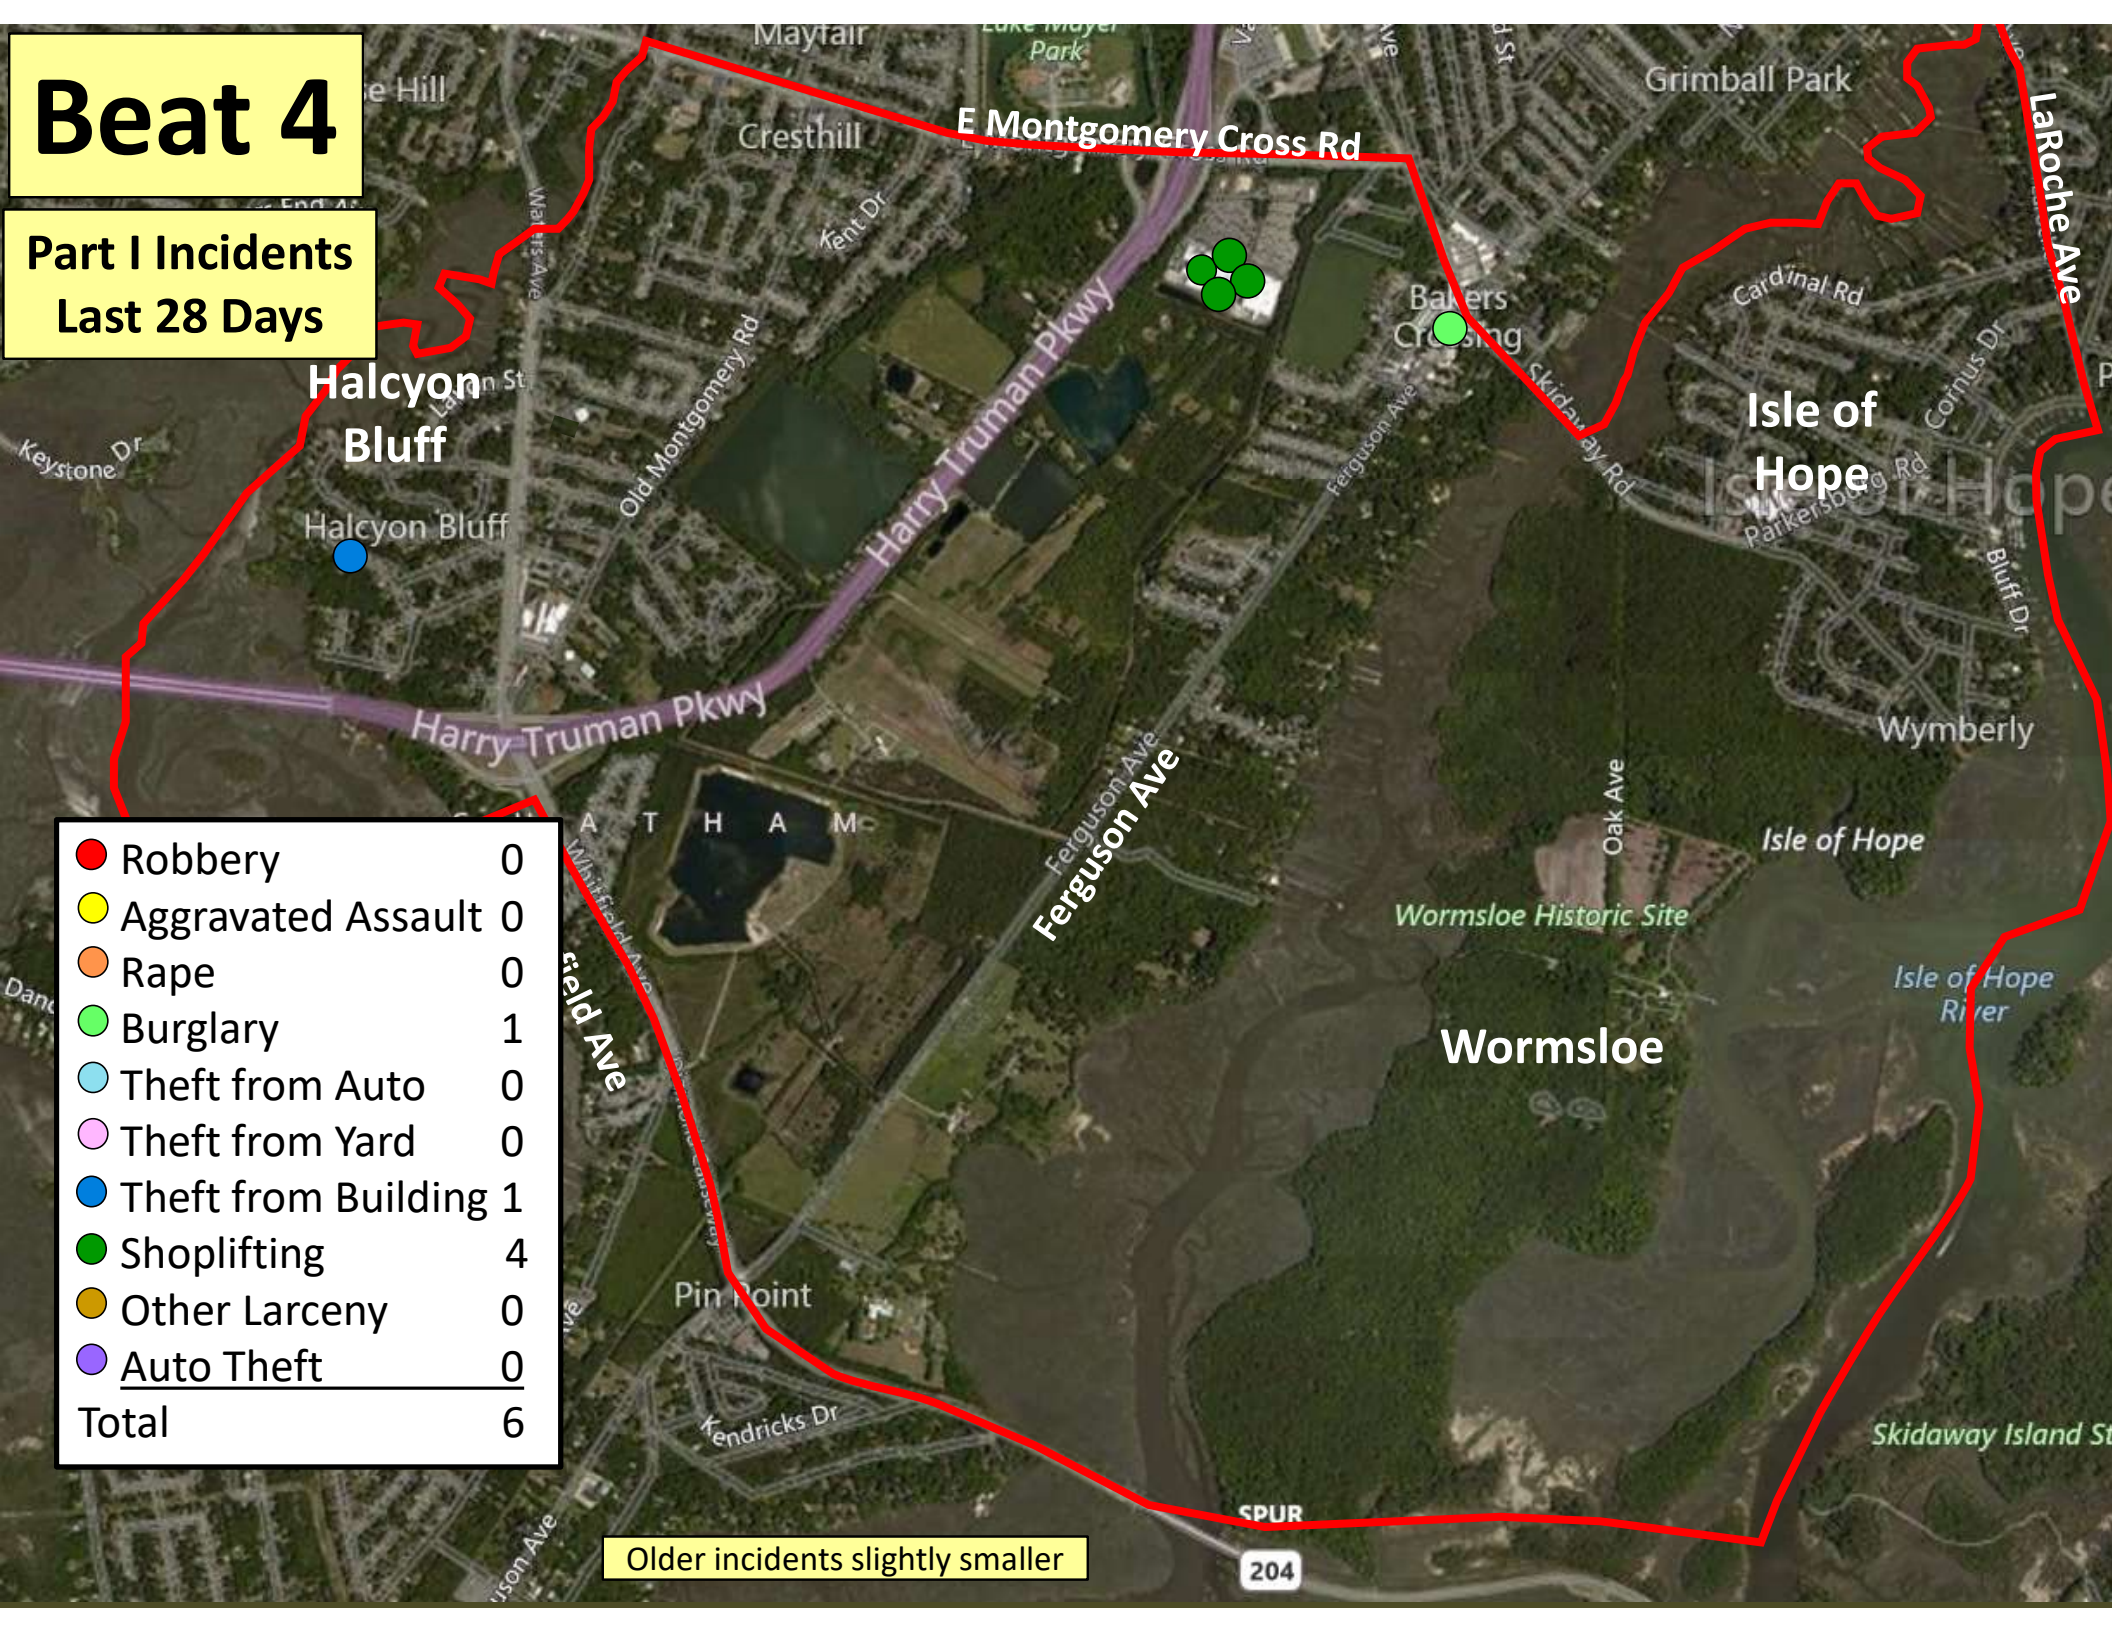

Beat 4

Part I Incidents
Last 28 Days

● Robbery	0
● Aggravated Assault	0
● Rape	0
● Burglary	1
● Theft from Auto	0
● Theft from Yard	0
● Theft from Building	1
● Shoplifting	4
● Other Larceny	0
● Auto Theft	0
Total	6

Older incidents slightly smaller