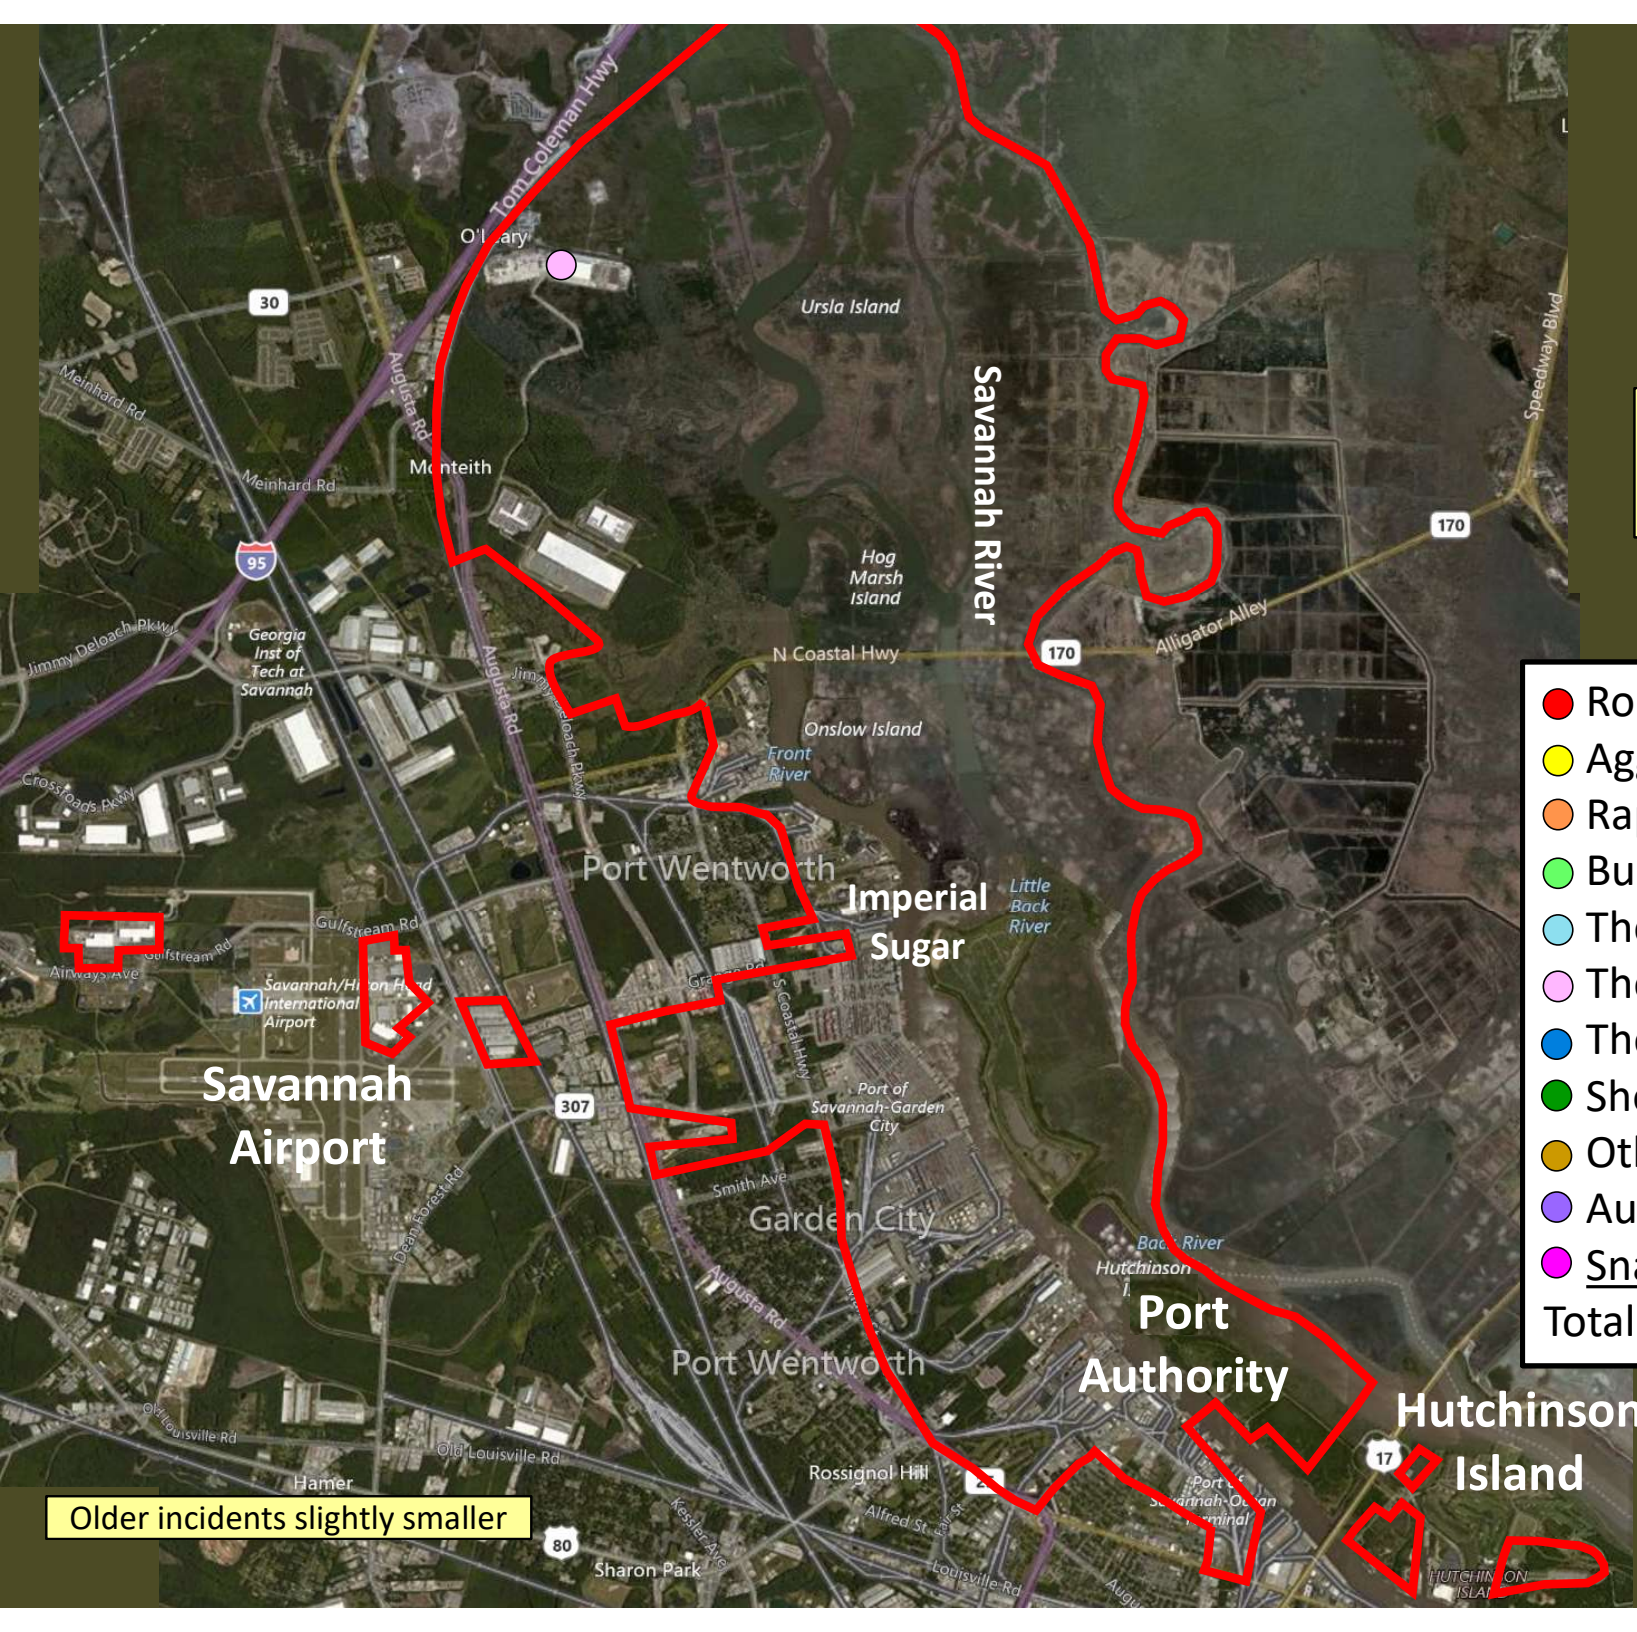

Beat 6

Part I Incidents
Last 28 Days

● Robbery	0
● Aggravated Assault	0
● Rape	0
● Burglary	0
● Theft from Auto	0
● Theft from Yard	1
● Theft from Building	0
● Shoplifting	0
● Other Larceny	0
● Auto Theft	0
● Snatching/PickPkt	0
Total	1

Older incidents slightly smaller