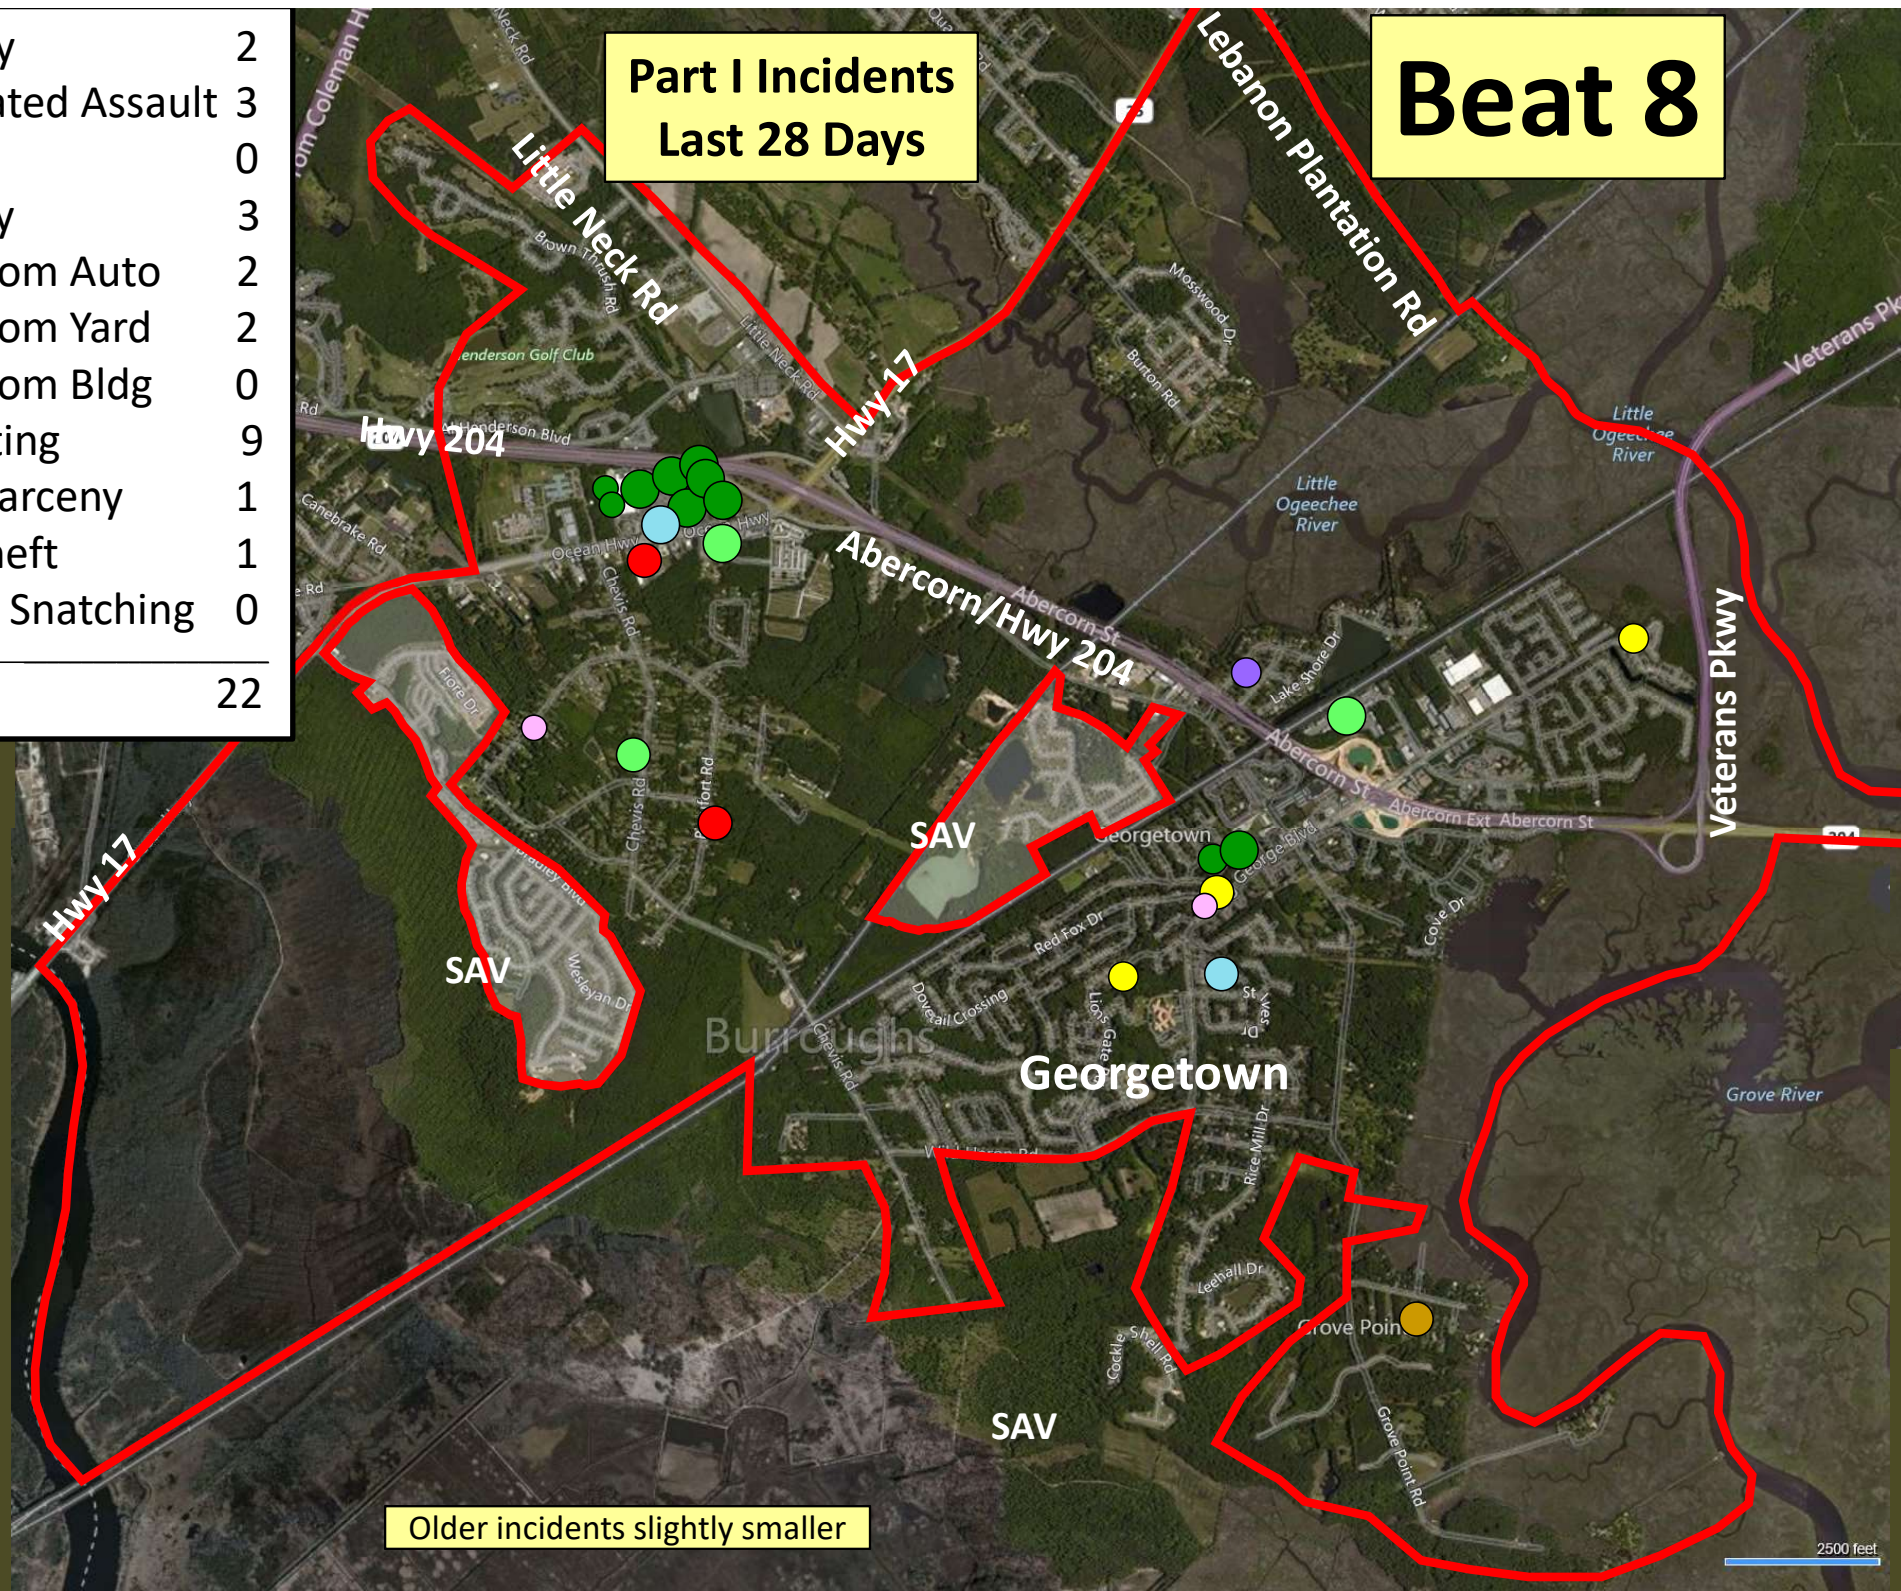

Beat 6

Part I Incidents
Last 28 Days

● Robbery	0
● Aggravated Assault	0
● Rape	0
● Burglary	0
● Theft from Auto	0
● Theft from Yard	1
● Theft from Building	0
● Shoplifting	0
● Other Larceny	0
● Auto Theft	0
● Snatching/PickPkt	0
Total	1

Older incidents slightly smaller

Beat 7

Part I Incidents
Last 28 Days

● Homicide	1
● Robbery	0
● Aggravated Assault	2
● Rape	1
● Burglary	5
● Theft from Auto	8
● Theft from Yard	1
● Theft from Building	0
● Shoplifting	5
● Other Larceny	1
● Auto Theft	1
● Snatching/PickPkt	0
Total	25

Older incidents slightly smaller

Beat 8

Part I Incidents Last 28 Days

● Robbery	2
● Aggravated Assault	3
● Rape	0
● Burglary	3
● Theft from Auto	2
● Theft from Yard	2
● Theft from Bldg	0
● Shoplifting	9
● Other Larceny	1
● Auto Theft	1
● Sudden Snatching	0
Total	22

Older incidents slightly smaller

Beat 9

Part I Incidents
Last 28 Days

● Robbery	2
● Aggravated Assault	2
● Rape	2
● Burglary	2
● Theft from Auto	5
● Theft from Yard	2
● Theft from Building	3
● Shoplifting	0
● Other Larceny	0
● Auto Theft	4
● Snatching/PickPkt	0
Total	22