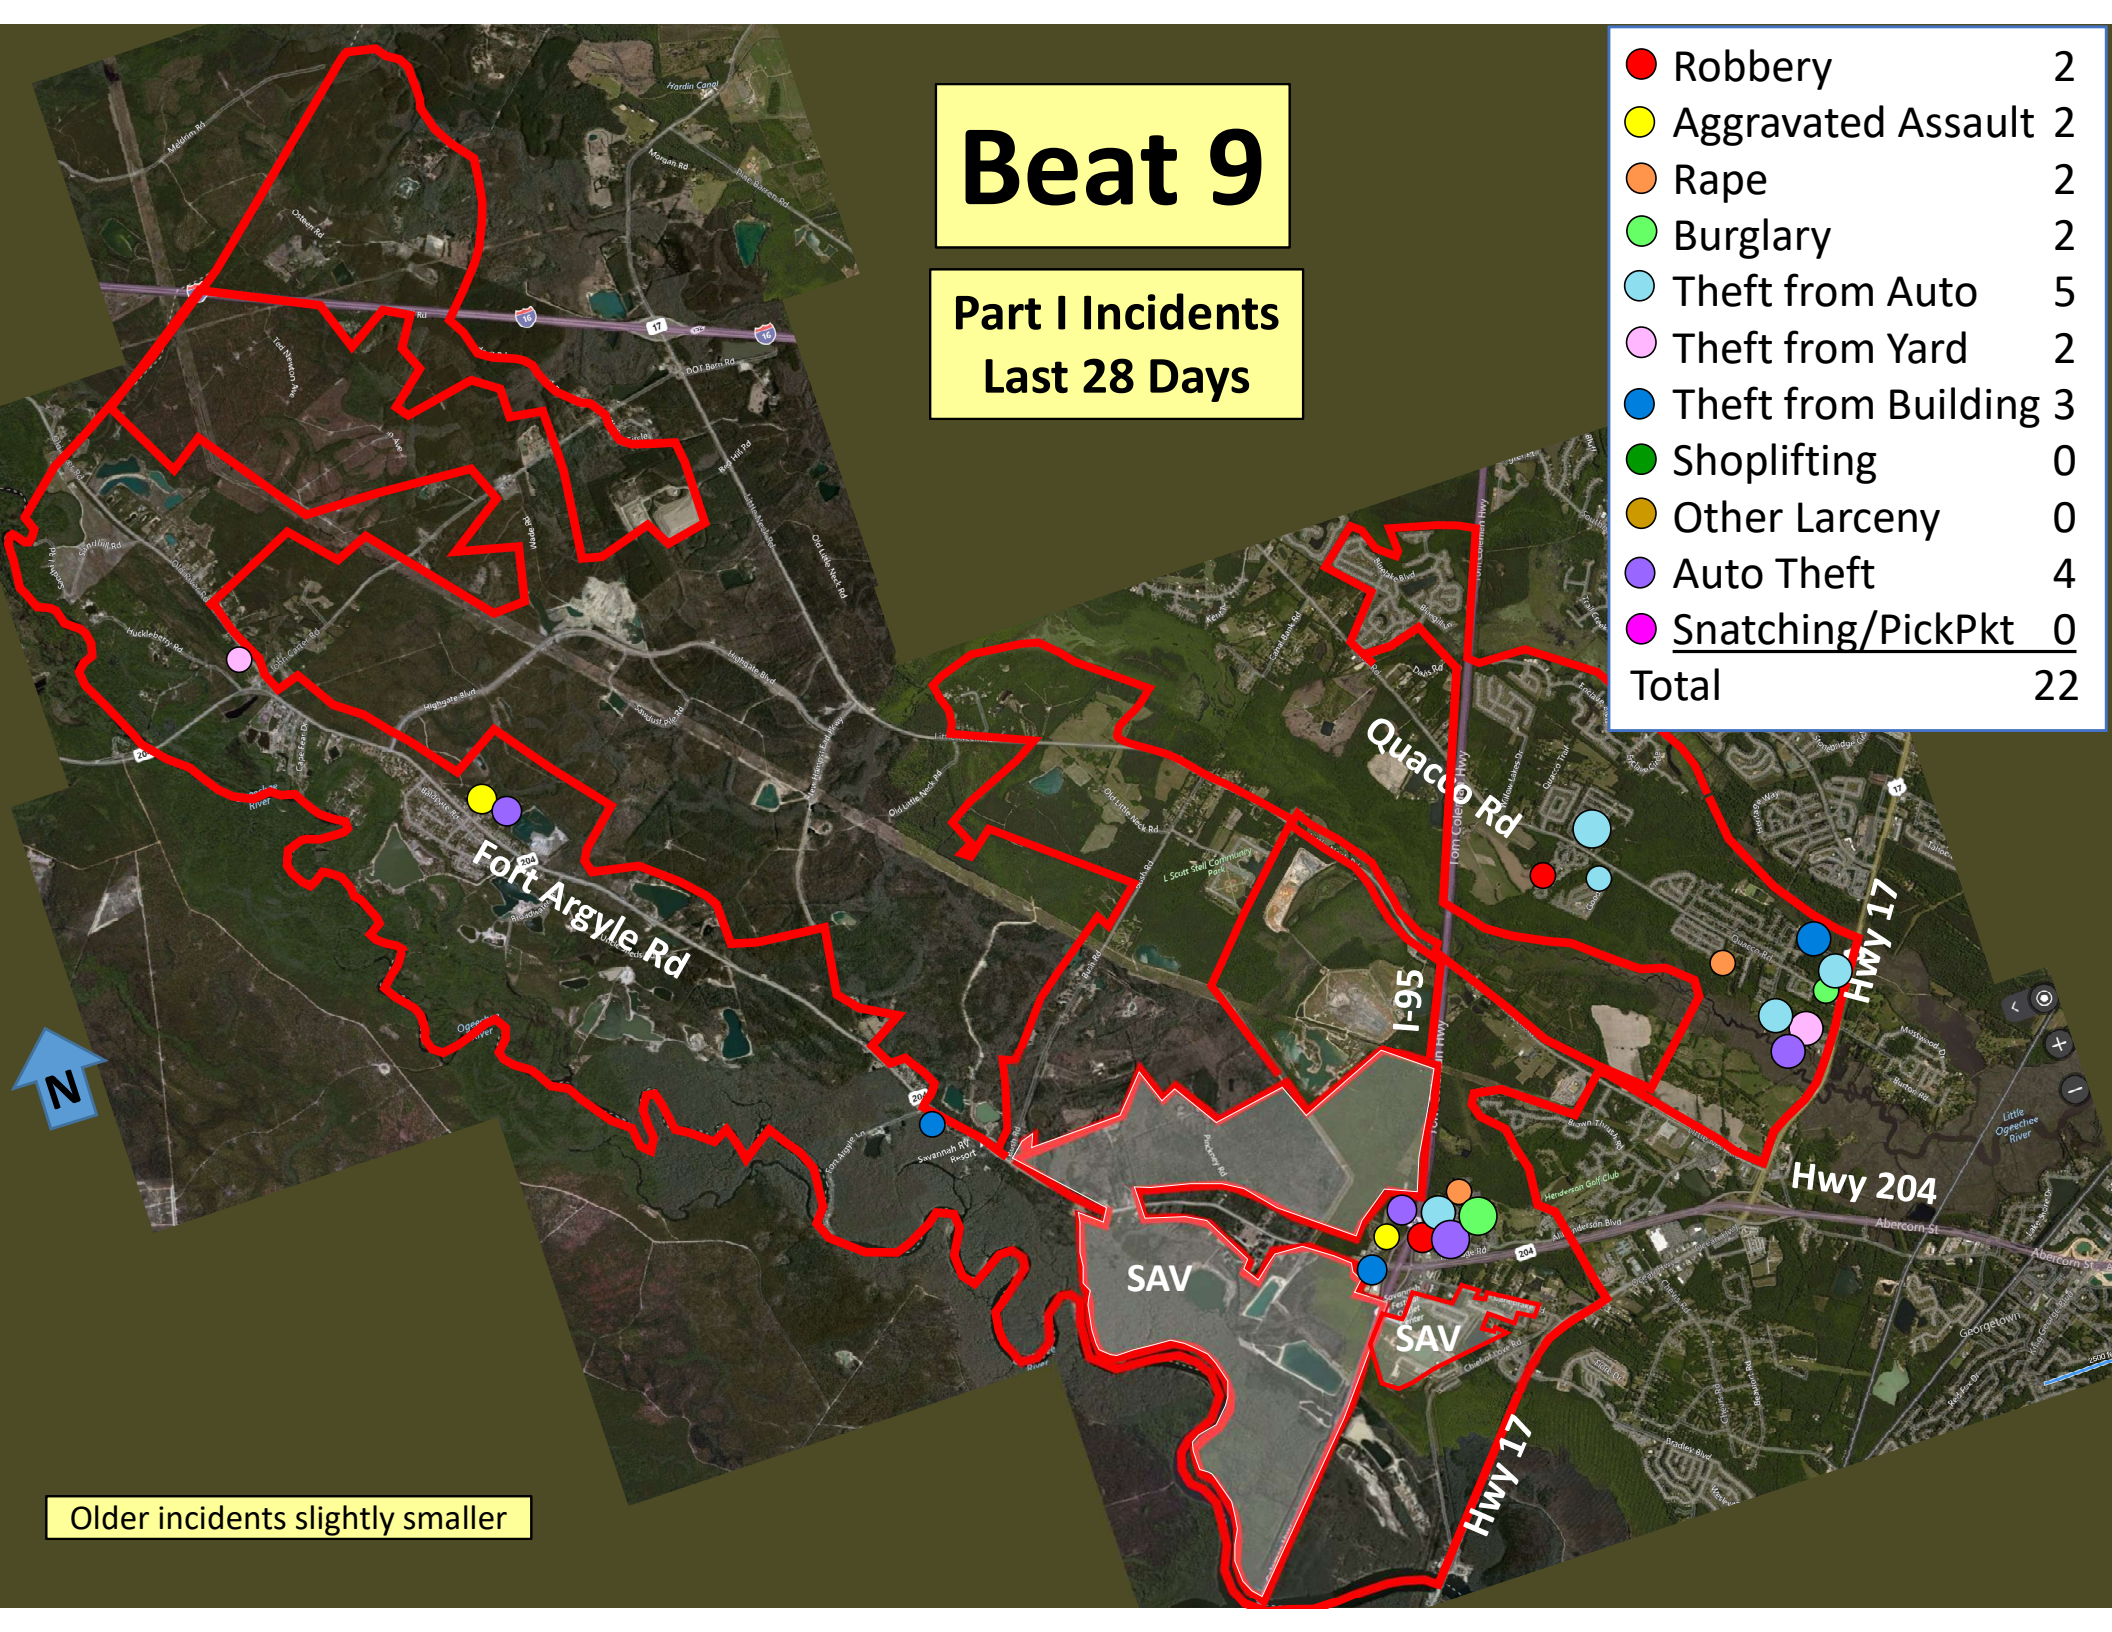

Older incidents slightly smaller

Beat 7

Part I Incidents
Last 28 Days

● Homicide	1
● Robbery	0
● Aggravated Assault	2
● Rape	1
● Burglary	5
● Theft from Auto	8
● Theft from Yard	1
● Theft from Building	0
● Shoplifting	5
● Other Larceny	1
● Auto Theft	1
● Snatching/PickPkt	0
Total	25

Older incidents slightly smaller

Beat 8

Part I Incidents Last 28 Days

● Robbery	2
● Aggravated Assault	3
● Rape	0
● Burglary	3
● Theft from Auto	2
● Theft from Yard	2
● Theft from Bldg	0
● Shoplifting	9
● Other Larceny	1
● Auto Theft	1
● Sudden Snatching	0
Total	22

Older incidents slightly smaller

Beat 9

Part I Incidents
Last 28 Days

● Robbery	2
● Aggravated Assault	2
● Rape	2
● Burglary	2
● Theft from Auto	5
● Theft from Yard	2
● Theft from Building	3
● Shoplifting	0
● Other Larceny	0
● Auto Theft	4
● Snatching/PickPkt	0
Total	22