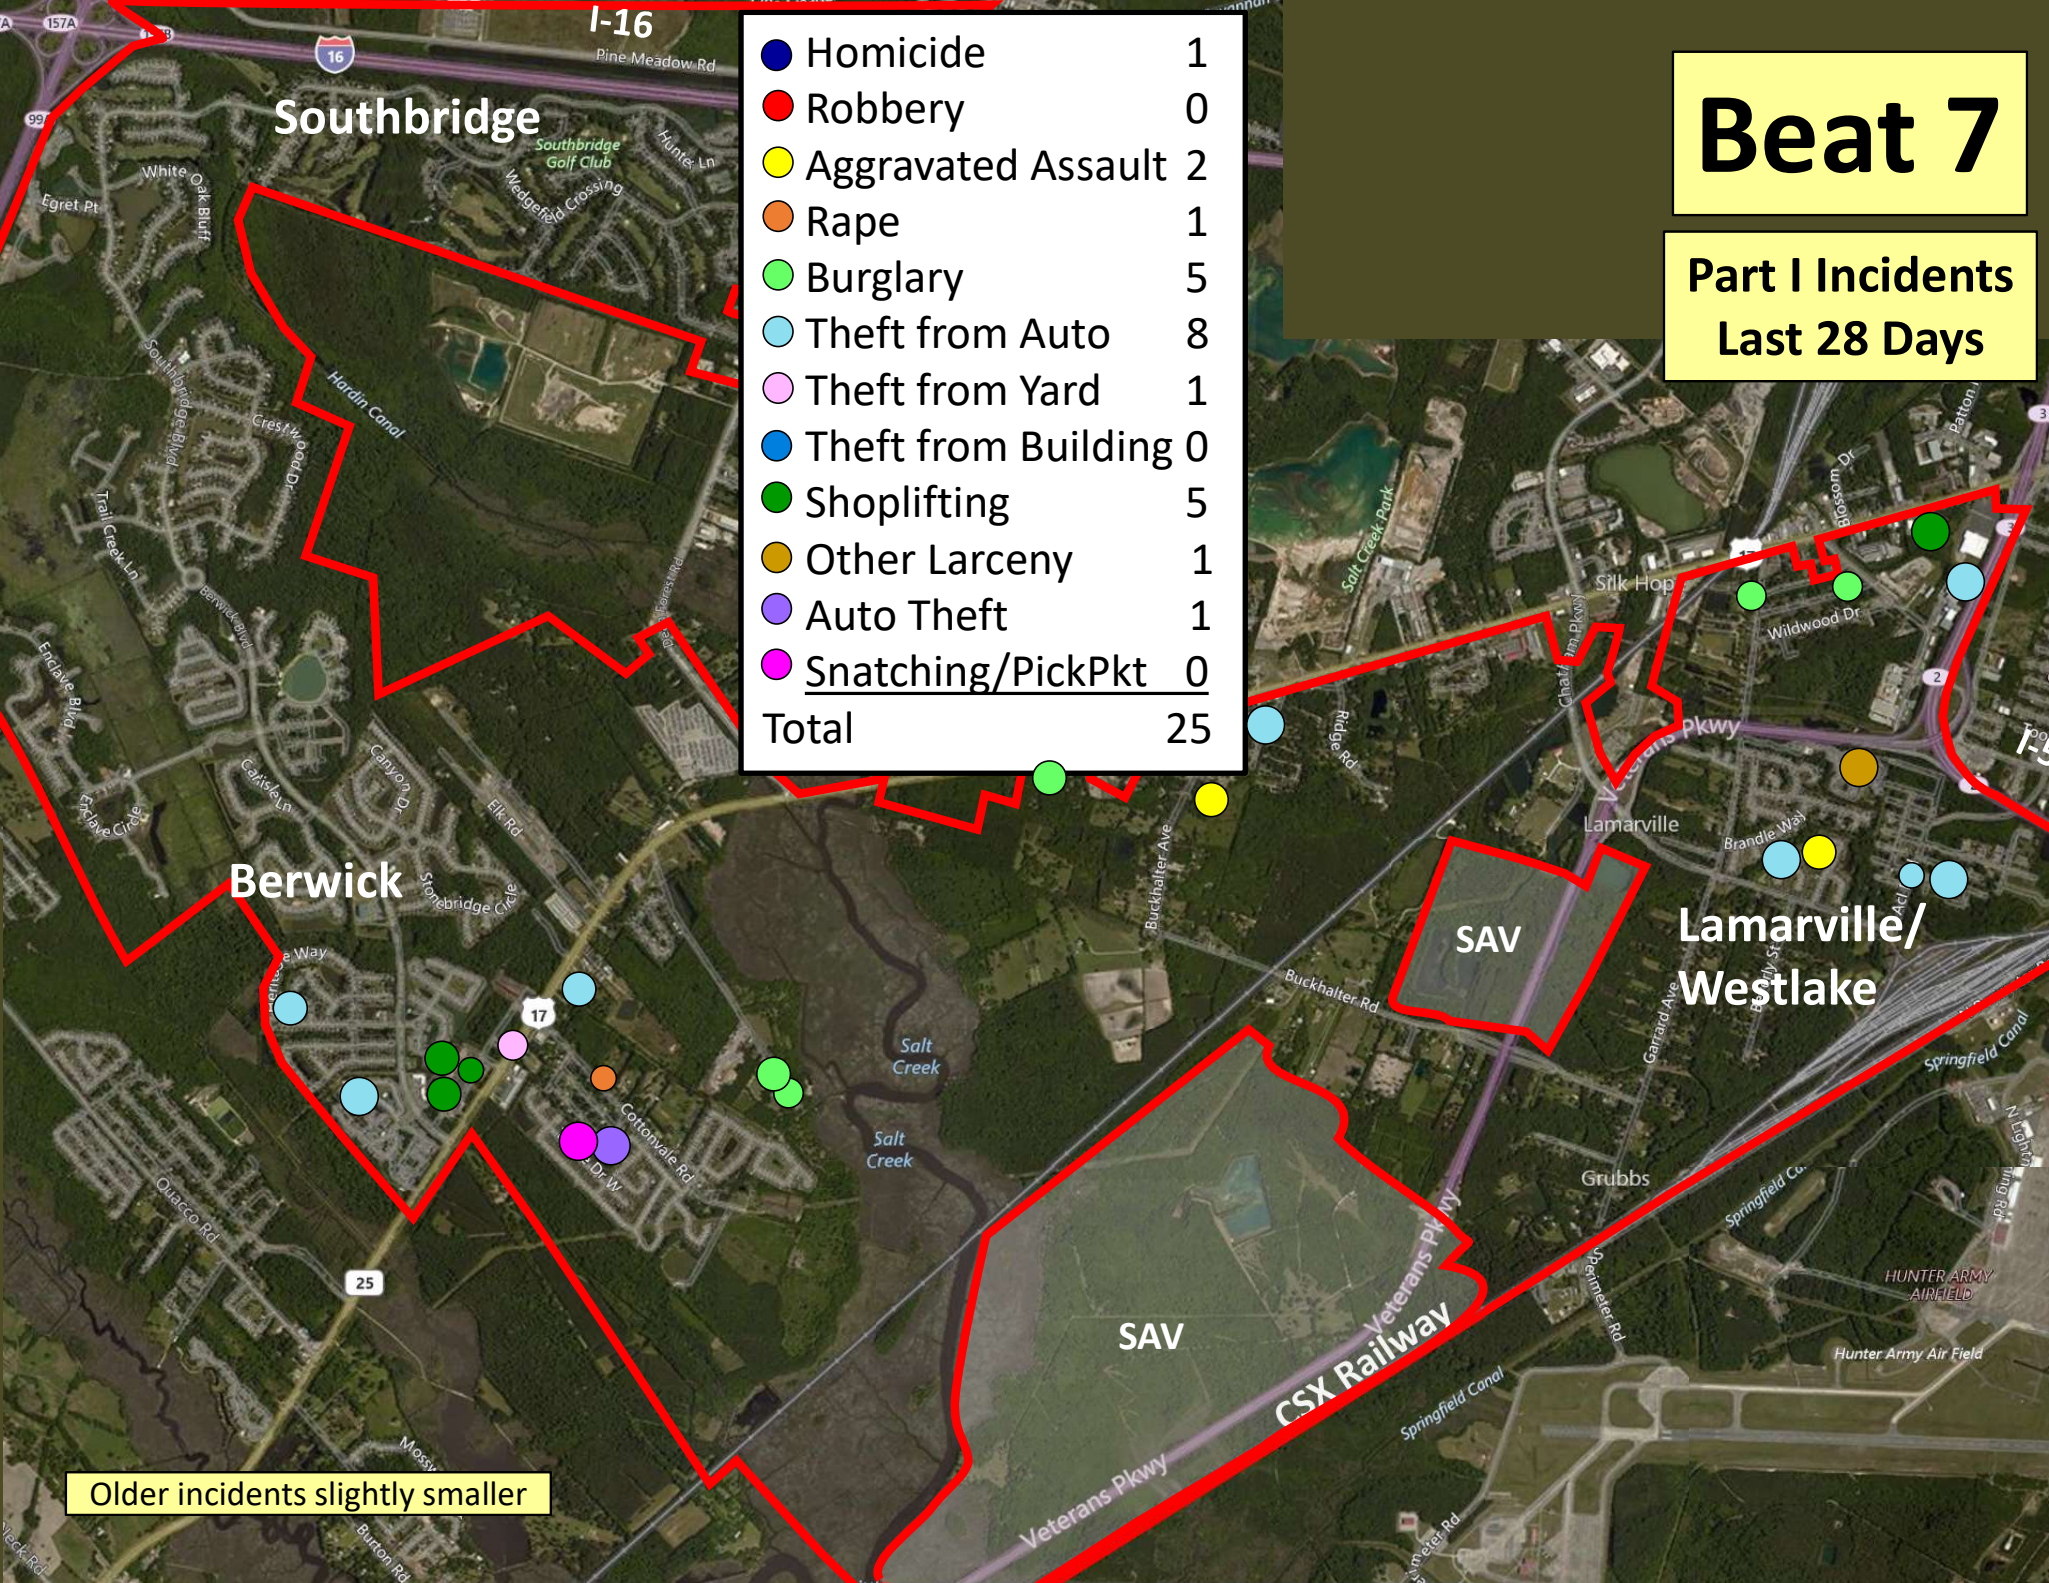

Older incidents slightly smaller

Beat 5

**Part I Incidents
Last 28 Days**

Older incidents slightly smaller

● Robbery	0
● Aggravated Assault	0
● Rape	0
● Burglary	1
● Theft from Auto	0
● Theft from Yard	0
● Theft from Building	0
● Shoplifting	0
● Other Larceny	2
● Auto Theft	1
● Snatching/PickPkt	0
Total	4

Beat 6

Part I Incidents
Last 28 Days

● Robbery	0
● Aggravated Assault	0
● Rape	0
● Burglary	0
● Theft from Auto	0
● Theft from Yard	1
● Theft from Building	0
● Shoplifting	0
● Other Larceny	0
● Auto Theft	0
● Snatching/PickPkt	0
Total	1

Older incidents slightly smaller

Beat 7

Part I Incidents
Last 28 Days

● Homicide	1
● Robbery	0
● Aggravated Assault	2
● Rape	1
● Burglary	5
● Theft from Auto	8
● Theft from Yard	1
● Theft from Building	0
● Shoplifting	5
● Other Larceny	1
● Auto Theft	1
● Snatching/PickPkt	0
Total	25

Older incidents slightly smaller

Beat 8

Part I Incidents Last 28 Days

● Robbery	2
● Aggravated Assault	3
● Rape	0
● Burglary	3
● Theft from Auto	2
● Theft from Yard	2
● Theft from Bldg	0
● Shoplifting	9
● Other Larceny	1
● Auto Theft	1
● Sudden Snatching	0
Total	22