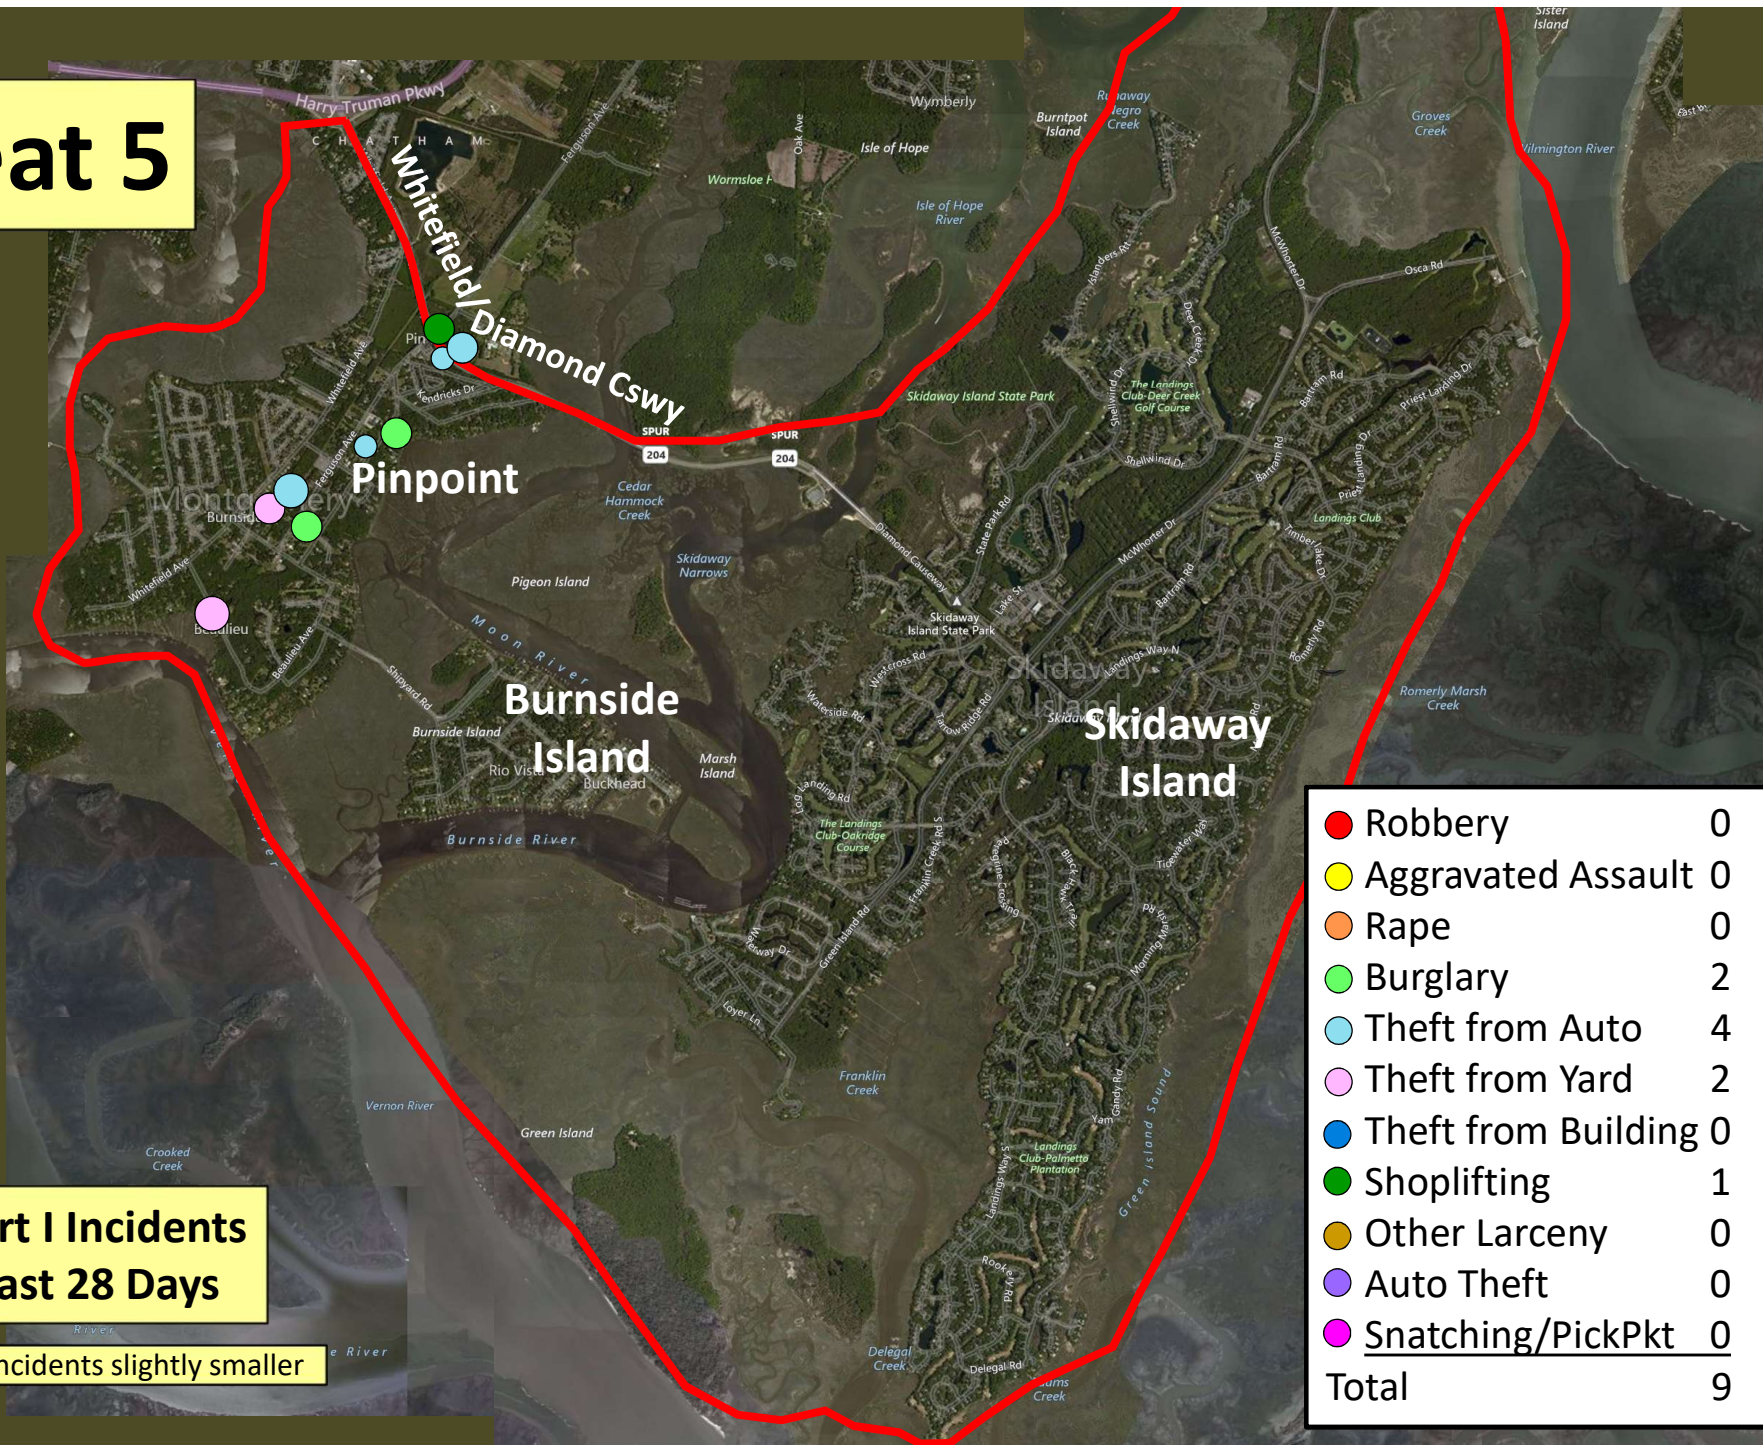

Beat 5

● Robbery	0
● Aggravated Assault	0
● Rape	0
● Burglary	2
● Theft from Auto	4
● Theft from Yard	2
● Theft from Building	0
● Shoplifting	1
● Other Larceny	0
● Auto Theft	0
● Snatching/PickPkt	0
Total	9

**Part I Incidents
Last 28 Days**

Older incidents slightly smaller