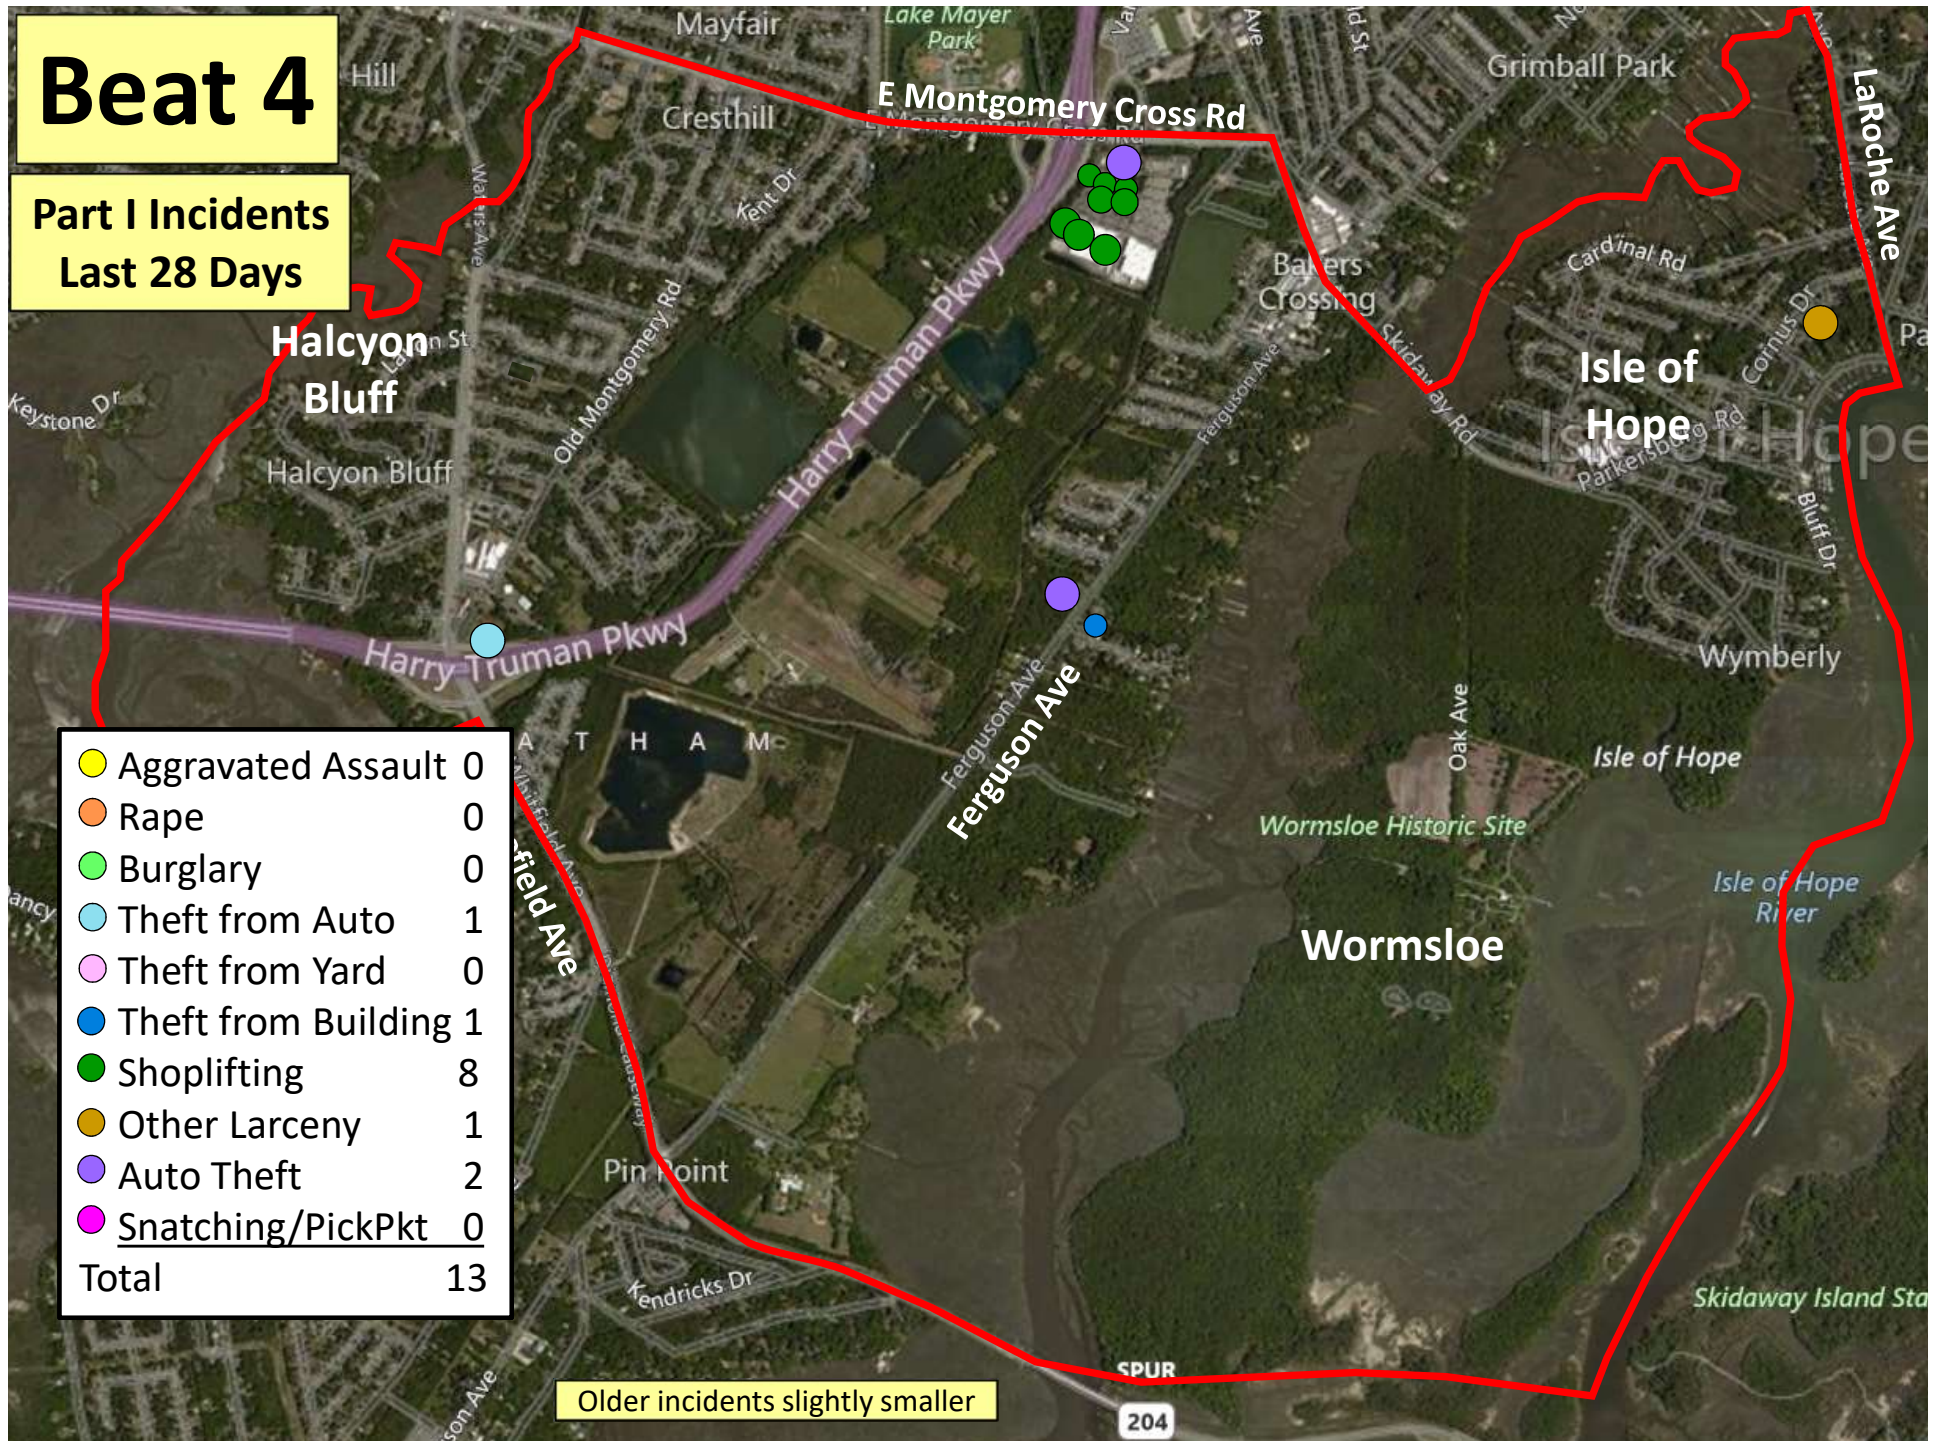

**Part I Incidents
Last 28 Days**

Older incidents slightly smaller

Beat 4

Part I Incidents
Last 28 Days

● Aggravated Assault	0
● Rape	0
● Burglary	0
● Theft from Auto	1
● Theft from Yard	0
● Theft from Building	1
● Shoplifting	8
● Other Larceny	1
● Auto Theft	2
● Snatching/PickPkt	0
Total	13