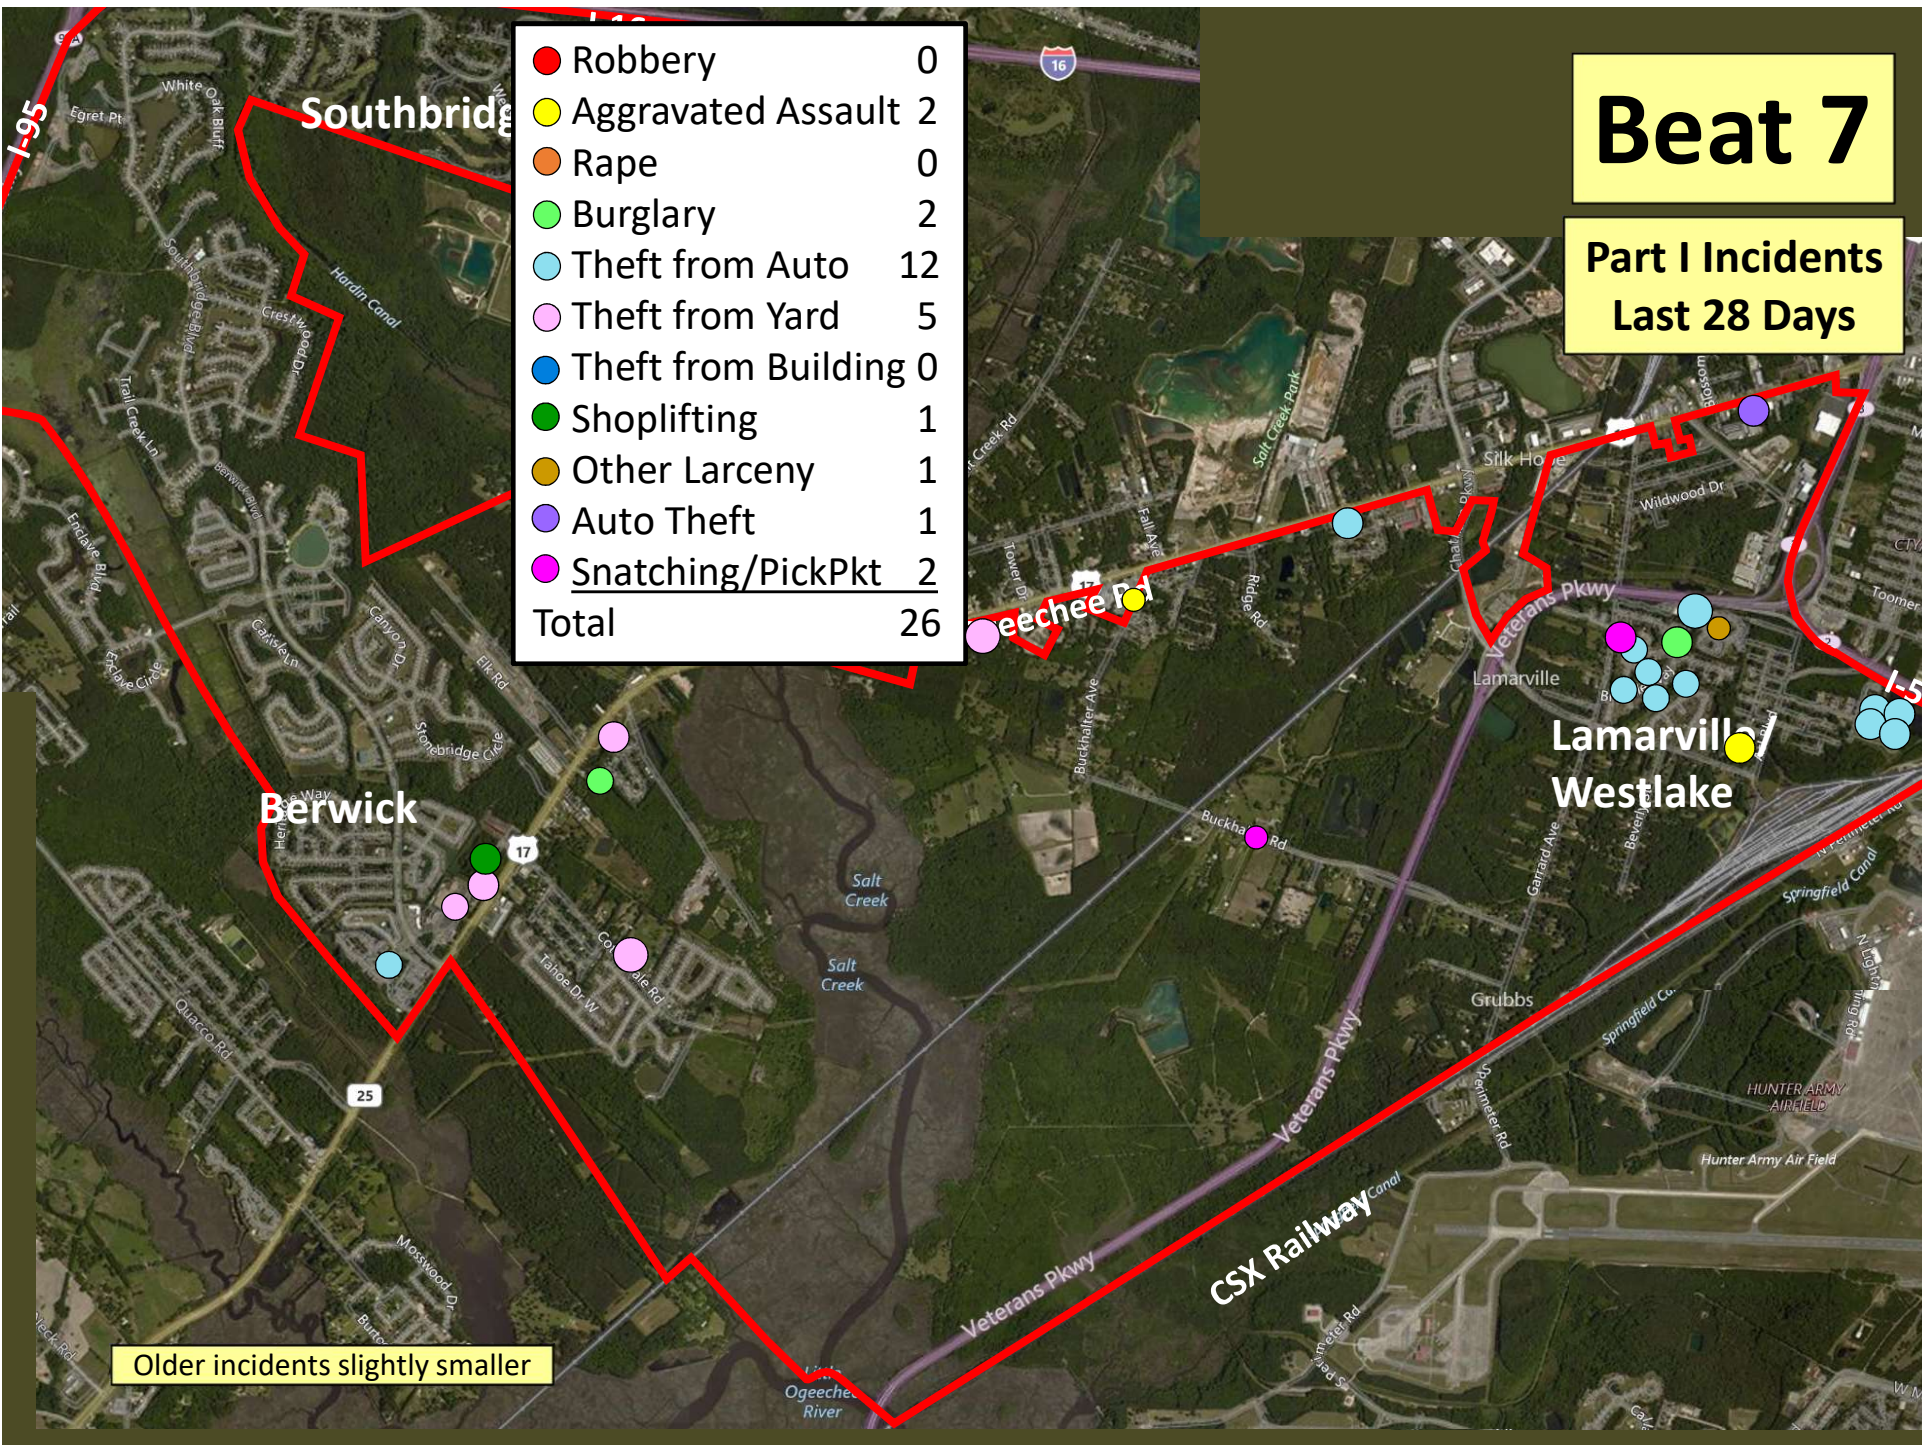

**Part I Incidents
Last 28 Days**

Older incidents slightly smaller

Beat 6

Part I Incidents Last 28 Days

● Robbery	0
● Aggravated Assault	0
● Rape	0
● Burglary	0
● Theft from Auto	3
● Theft from Yard	1
● Theft from Building	0
● Shoplifting	0
● Other Larceny	0
● Auto Theft	1
● Snatching/PickPkt	0
Total	5

Older incidents slightly smaller

Beat 7

Part I Incidents
Last 28 Days

● Robbery	0
● Aggravated Assault	2
● Rape	0
● Burglary	2
● Theft from Auto	12
● Theft from Yard	5
● Theft from Building	0
● Shoplifting	1
● Other Larceny	1
● Auto Theft	1
● Snatching/PickPkt	2
Total	26

**Part I Incidents
Last 28 Days**

Beat 8

Older incidents slightly smaller

Beat 9

Part I Incidents Last 28 Days

Note: The Enclave subdivision is now in Beat 7

● Robbery	1
● Aggravated Assault	3
● Rape	0
● Burglary	5
● Theft from Auto	11
● Theft from Yard	0
● Theft from Building	1
● Shoplifting	0
● Other Larceny	0
● Auto Theft	0
● Snatching/PickPkt	1
Total	22