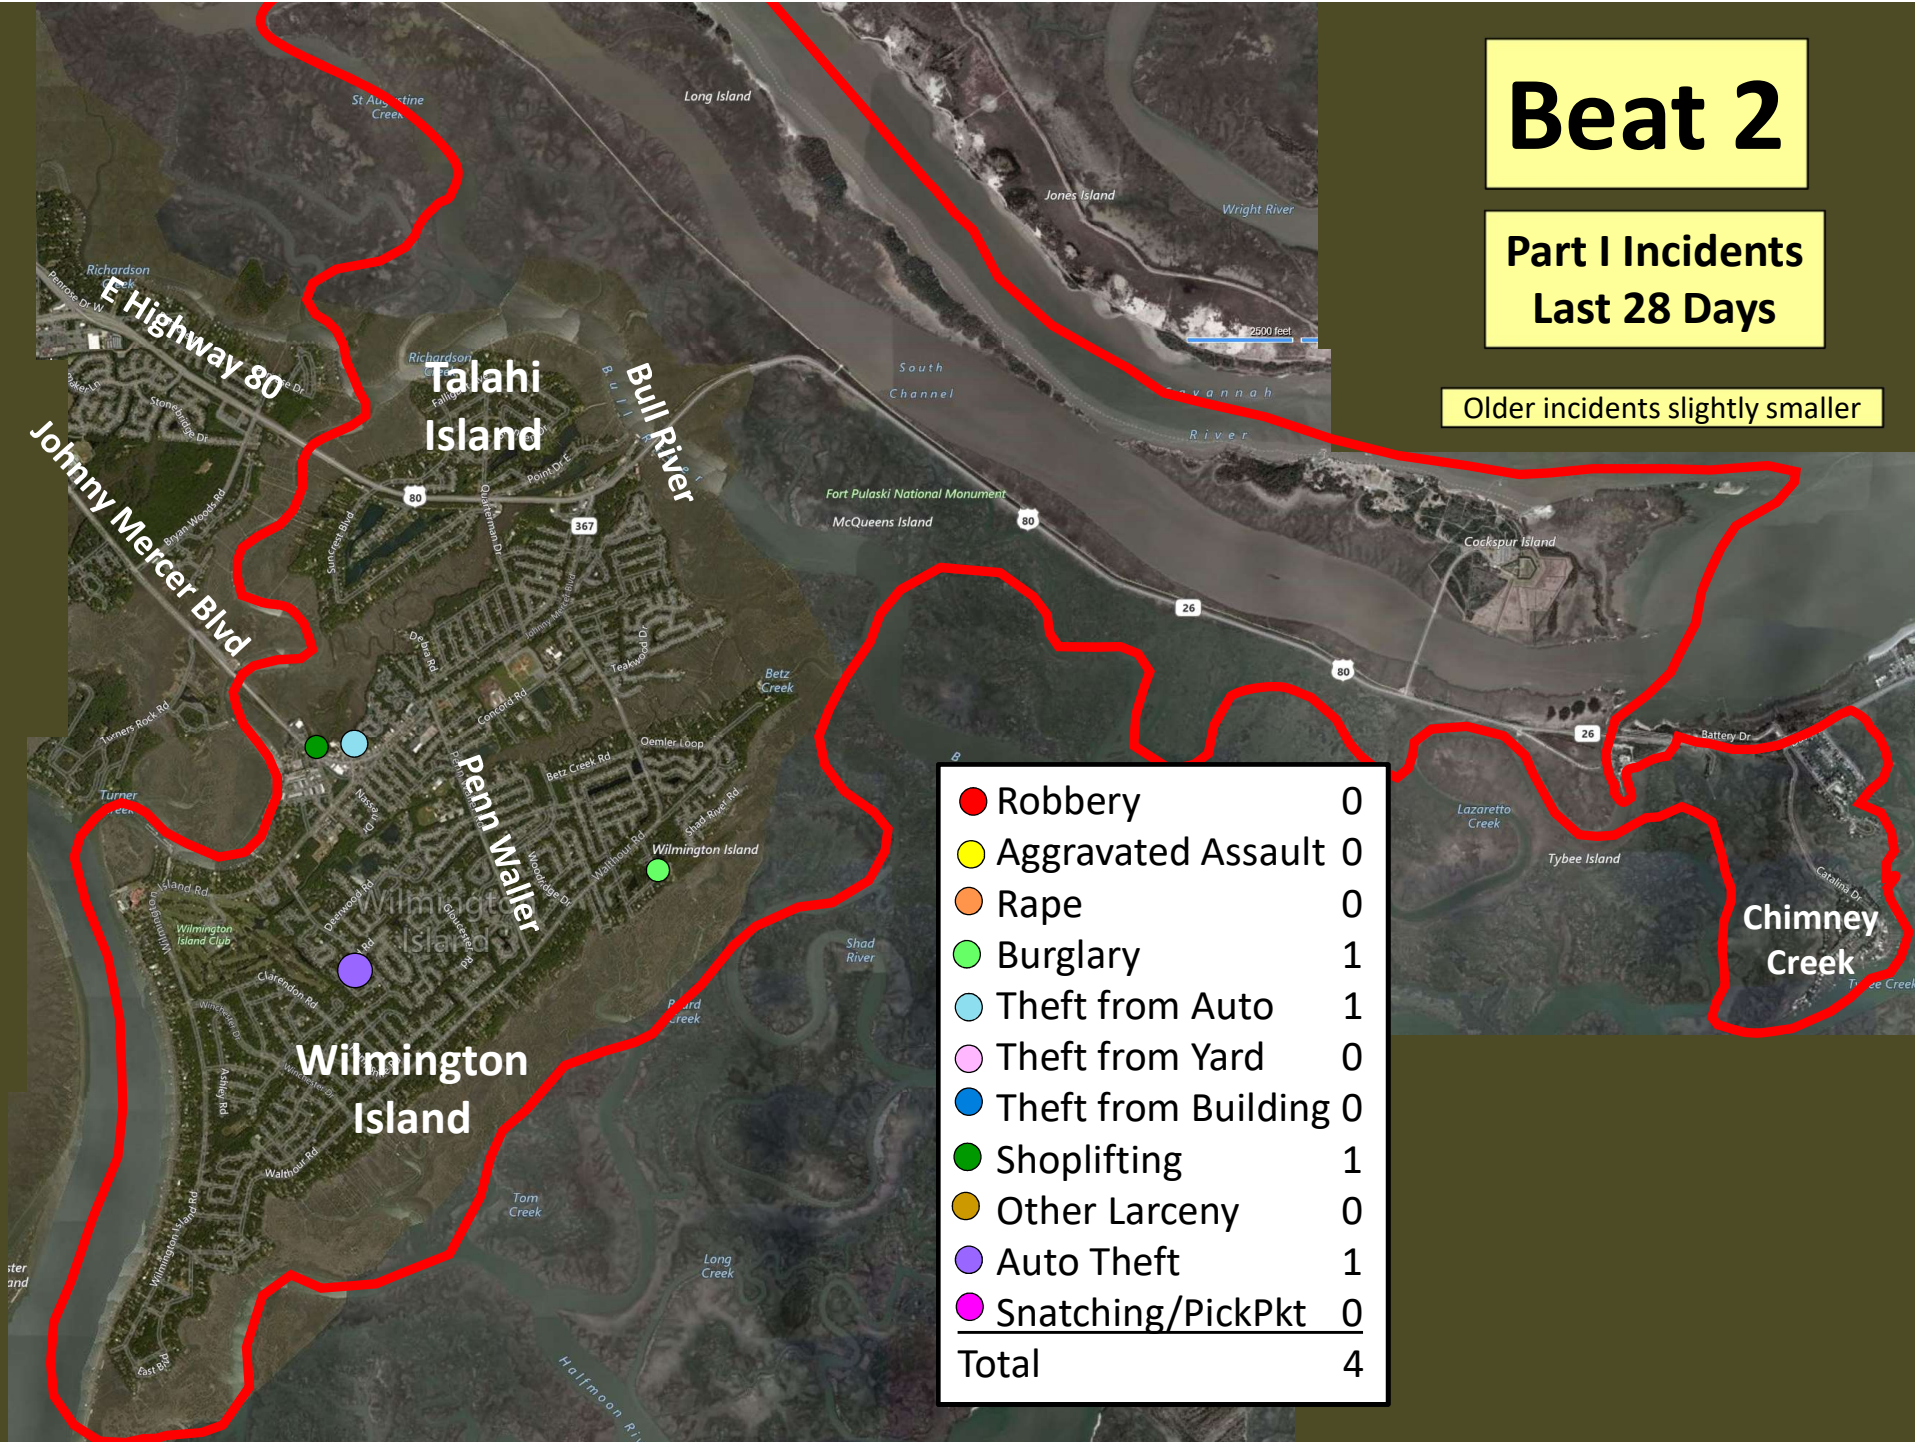

Beat 1

Part I Incidents Last 28 Days

● Arson	1
● Robbery	0
● Aggravated Assault	0
● Rape	0
● Burglary	0
● Theft from Auto	3
● Theft from Yard	0
● Theft from Building	1
● Shoplifting	2
● Other Larceny	0
● Auto Theft	0
● Snatching/PickPkt	0
Total	6

Older incidents slightly smaller

Beat 2

Part I Incidents
Last 28 Days

Older incidents slightly smaller

● Robbery	0
● Aggravated Assault	0
● Rape	0
● Burglary	1
● Theft from Auto	1
● Theft from Yard	0
● Theft from Building	0
● Shoplifting	1
● Other Larceny	0
● Auto Theft	1
● Snatching/PickPkt	0
Total	4

**Part I Incidents
Last 28 Days**

Beat 8

Older incidents slightly smaller

Beat 9

Part I Incidents Last 28 Days

Note: The Enclave subdivision is now in Beat 7

● Robbery	1
● Aggravated Assault	3
● Rape	0
● Burglary	5
● Theft from Auto	11
● Theft from Yard	0
● Theft from Building	1
● Shoplifting	0
● Other Larceny	0
● Auto Theft	0
● Snatching/PickPkt	1
Total	22

Older incidents slightly smaller