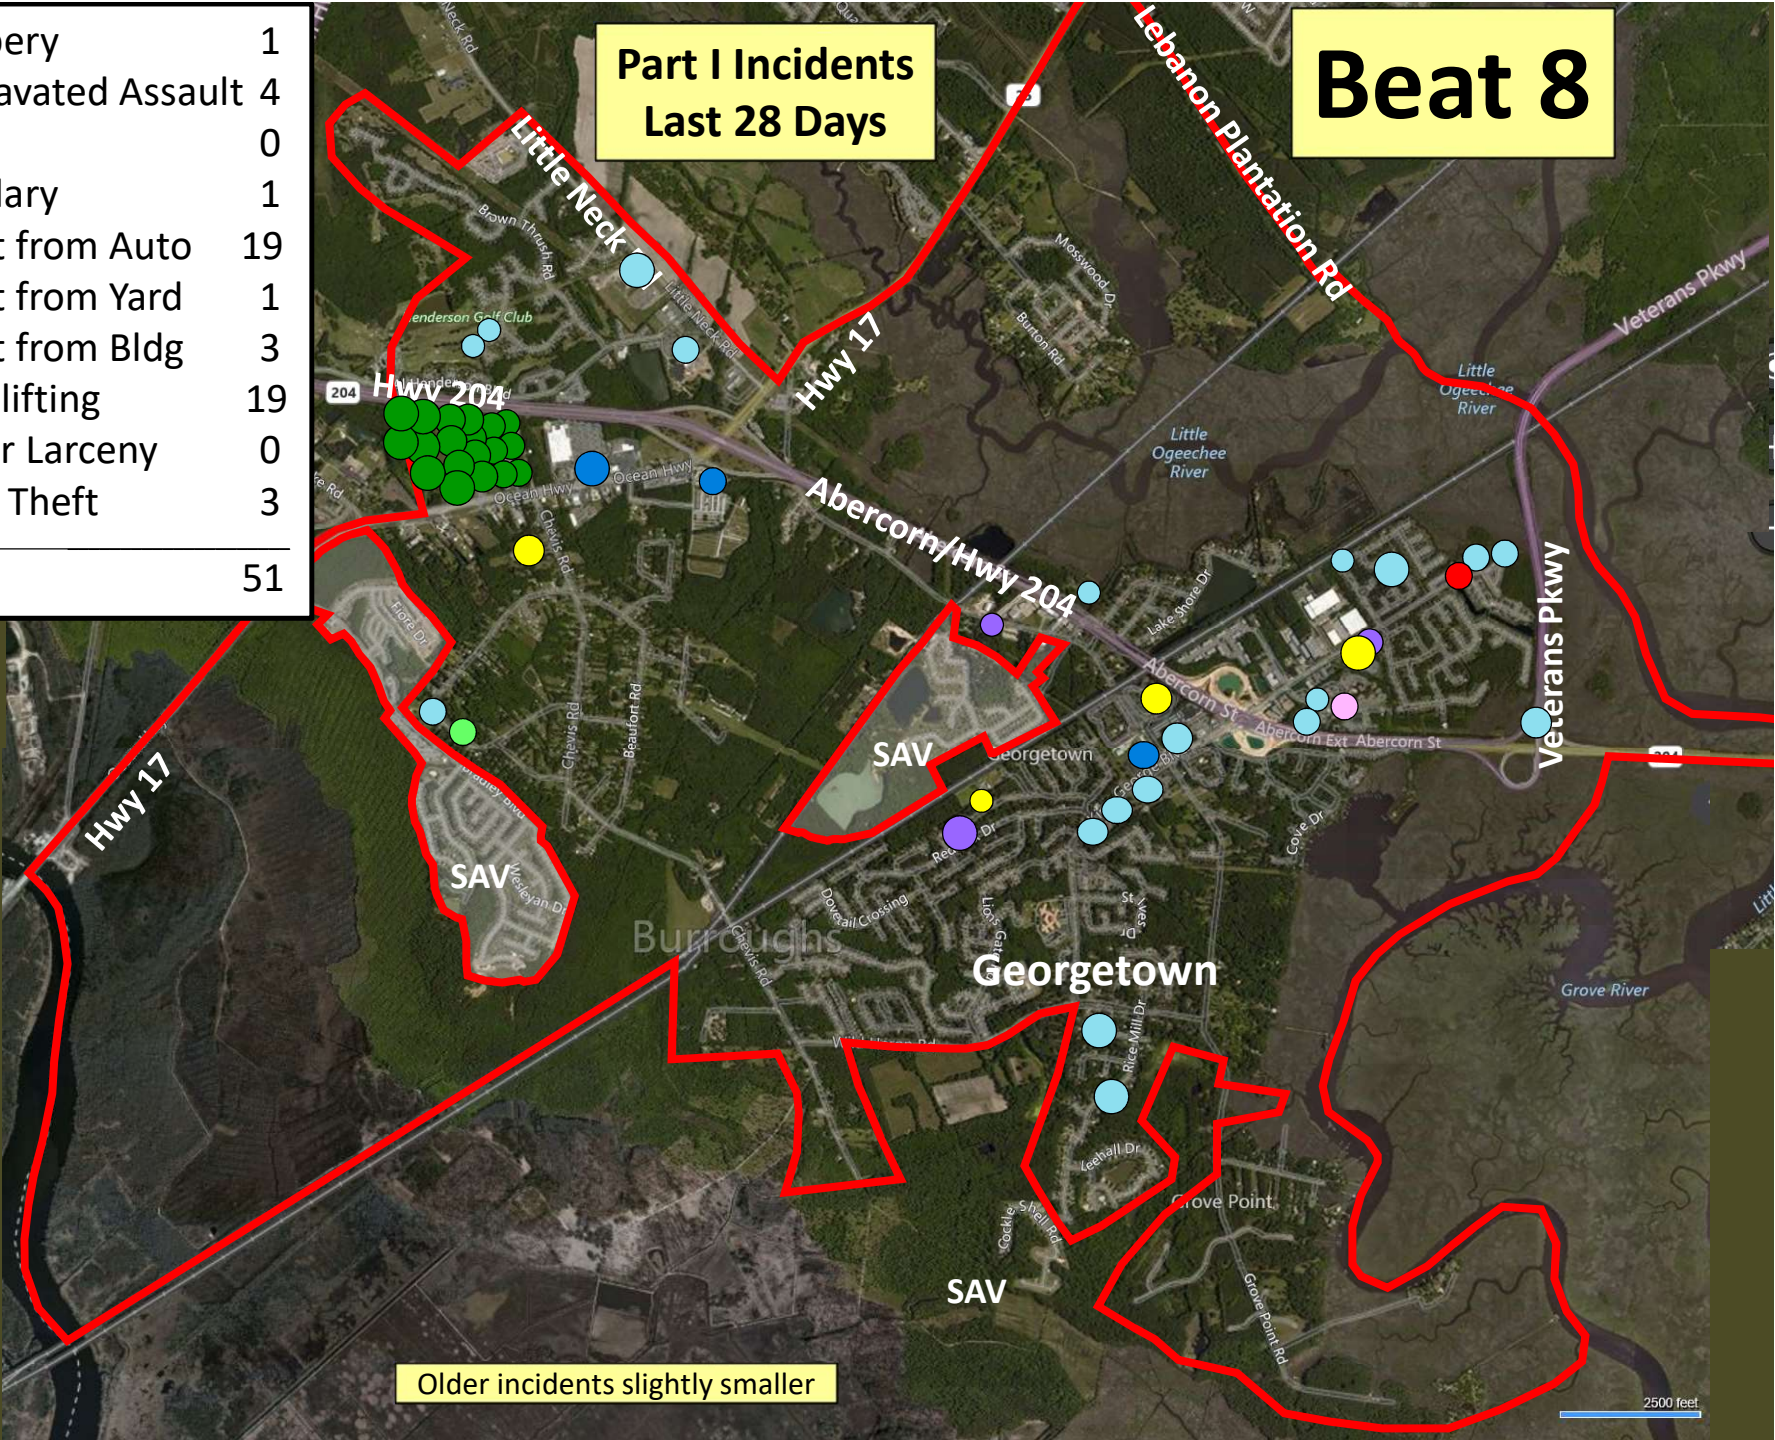

**Part I Incidents
Last 28 Days**

Older incidents slightly smaller

Beat 6

Part I Incidents Last 28 Days

● Robbery	0
● Aggravated Assault	0
● Rape	0
● Burglary	0
● Theft from Auto	3
● Theft from Yard	1
● Theft from Building	0
● Shoplifting	0
● Other Larceny	0
● Auto Theft	1
● Snatching/PickPkt	0
Total	5

Older incidents slightly smaller

Beat 7

Part I Incidents
Last 28 Days

● Robbery	0
● Aggravated Assault	2
● Rape	0
● Burglary	2
● Theft from Auto	12
● Theft from Yard	5
● Theft from Building	0
● Shoplifting	1
● Other Larceny	1
● Auto Theft	1
● Snatching/PickPkt	2
Total	26

Older incidents slightly smaller

● Robbery	1
● Aggravated Assault	4
● Rape	0
● Burglary	1
● Theft from Auto	19
● Theft from Yard	1
● Theft from Bldg	3
● Shoplifting	19
● Other Larceny	0
● Auto Theft	3
Total	51

**Part I Incidents
Last 28 Days**

Beat 8

Older incidents slightly smaller

Beat 9

Part I Incidents Last 28 Days

Note: The Enclave subdivision is now in Beat 7

● Robbery	1
● Aggravated Assault	3
● Rape	0
● Burglary	5
● Theft from Auto	11
● Theft from Yard	0
● Theft from Building	1
● Shoplifting	0
● Other Larceny	0
● Auto Theft	0
● Snatching/PickPkt	1
Total	22