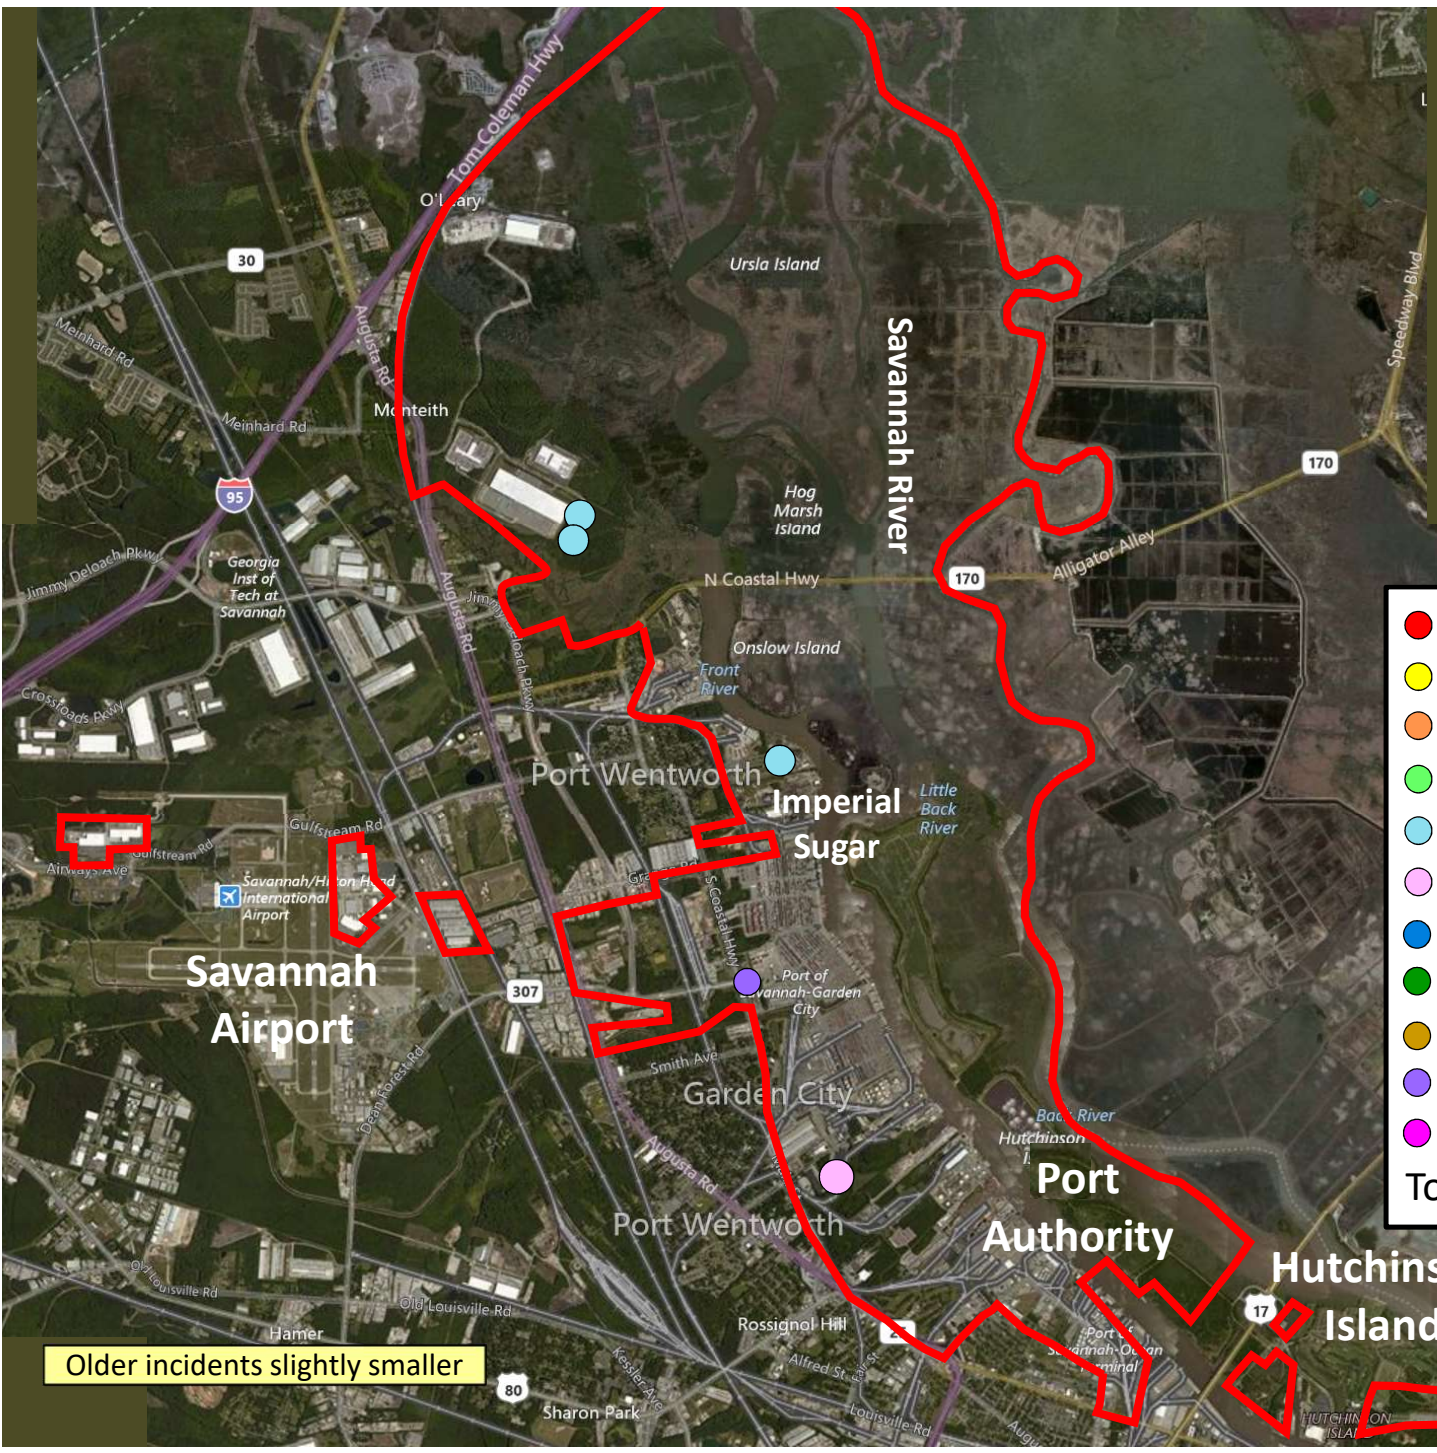

Older incidents slightly smaller

Beat 5

● Robbery	0
● Aggravated Assault	0
● Rape	0
● Burglary	2
● Theft from Auto	4
● Theft from Yard	2
● Theft from Building	0
● Shoplifting	1
● Other Larceny	0
● Auto Theft	0
● Snatching/PickPkt	0
Total	9

**Part I Incidents
Last 28 Days**

Older incidents slightly smaller

Beat 6

Part I Incidents Last 28 Days

● Robbery	0
● Aggravated Assault	0
● Rape	0
● Burglary	0
● Theft from Auto	3
● Theft from Yard	1
● Theft from Building	0
● Shoplifting	0
● Other Larceny	0
● Auto Theft	1
● Snatching/PickPkt	0
Total	5