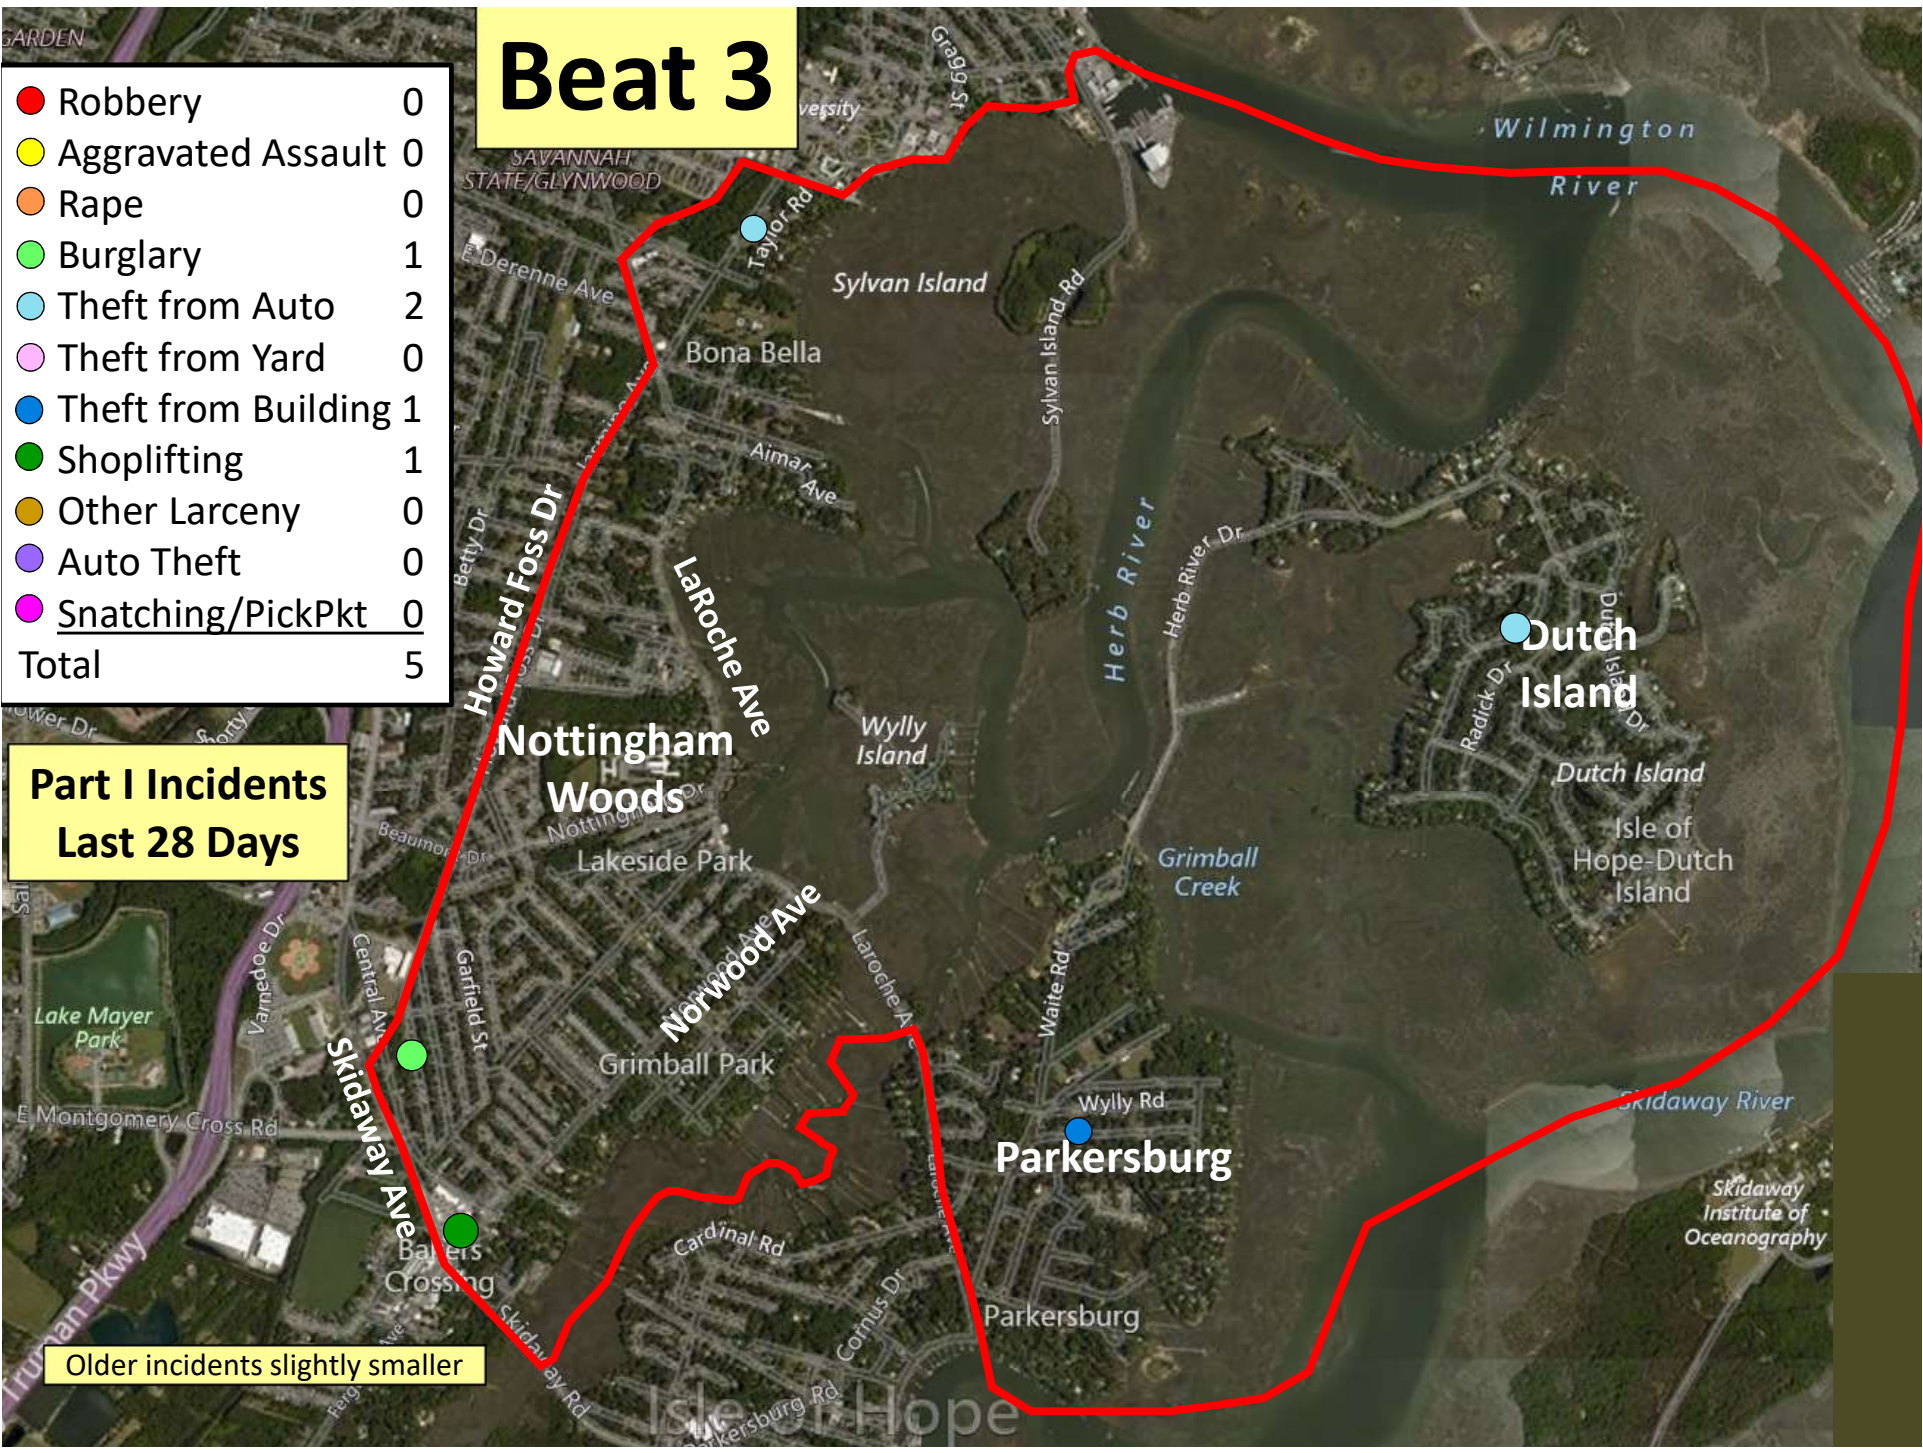

Beat 3

● Robbery	0
● Aggravated Assault	0
● Rape	0
● Burglary	1
● Theft from Auto	2
● Theft from Yard	0
● Theft from Building	1
● Shoplifting	1
● Other Larceny	0
● Auto Theft	0
● Snatching/PickPkt	0
Total	5

**Part I Incidents
Last 28 Days**

Older incidents slightly smaller