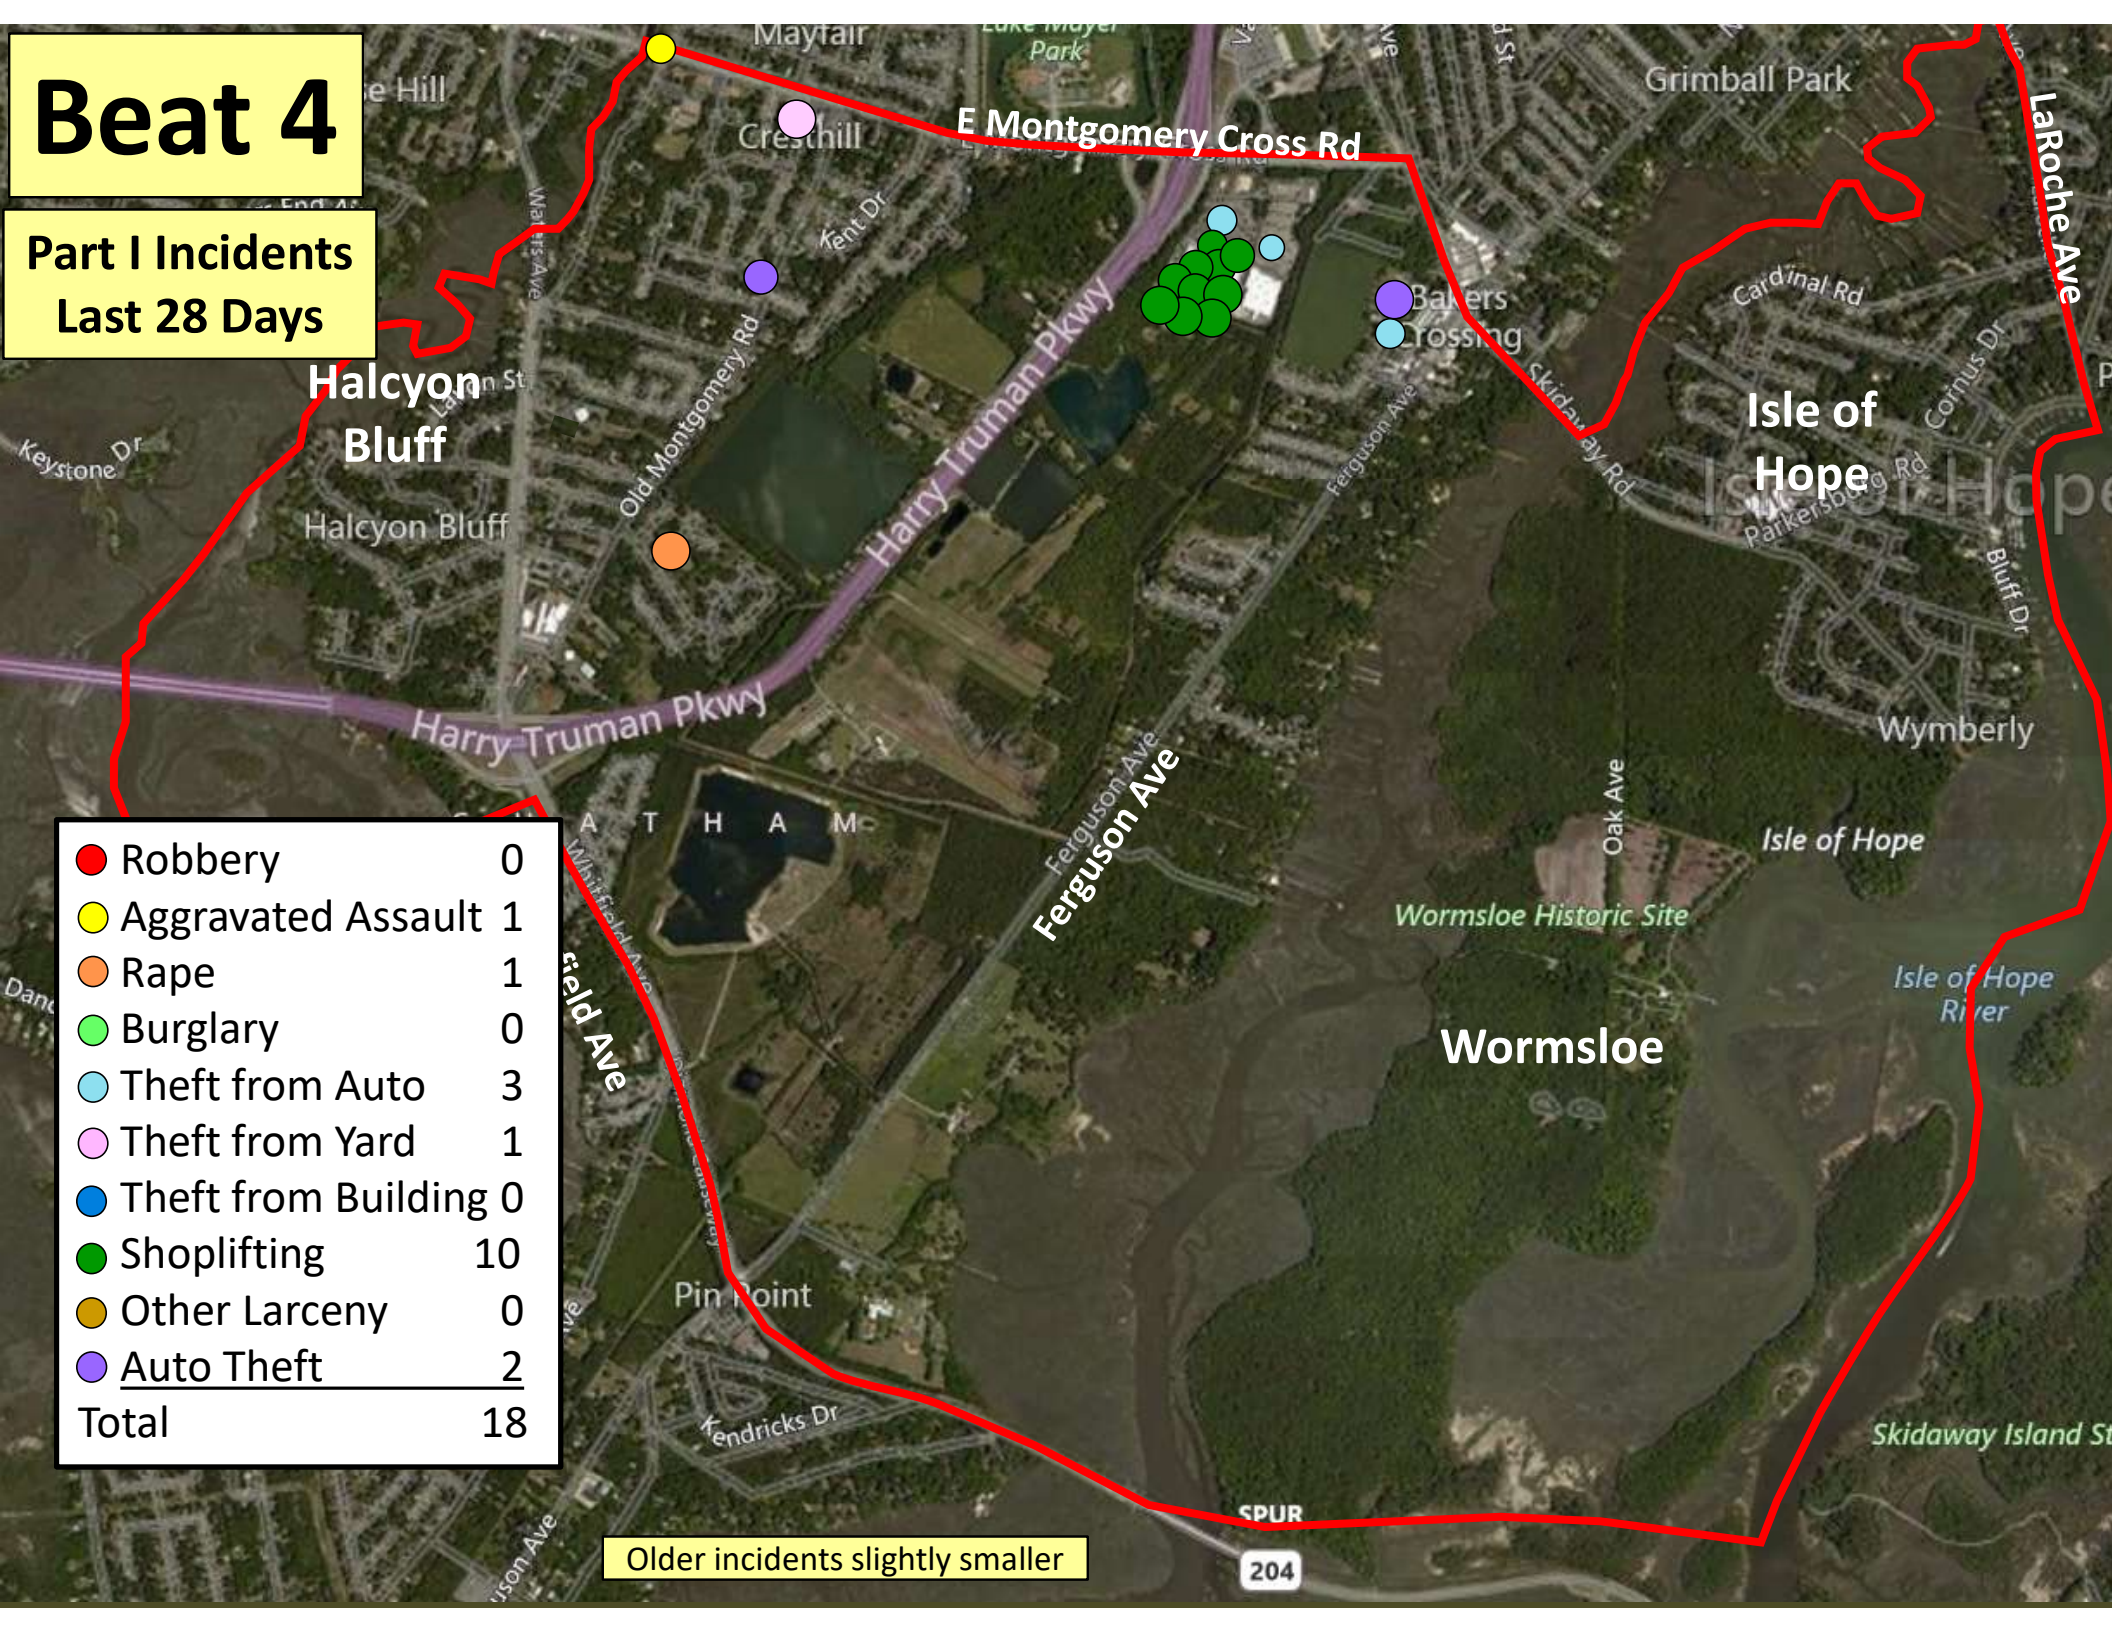

Beat 4

Part I Incidents
Last 28 Days

● Robbery	0
● Aggravated Assault	1
● Rape	1
● Burglary	0
● Theft from Auto	3
● Theft from Yard	1
● Theft from Building	0
● Shoplifting	10
● Other Larceny	0
● Auto Theft	2
Total	18

Older incidents slightly smaller