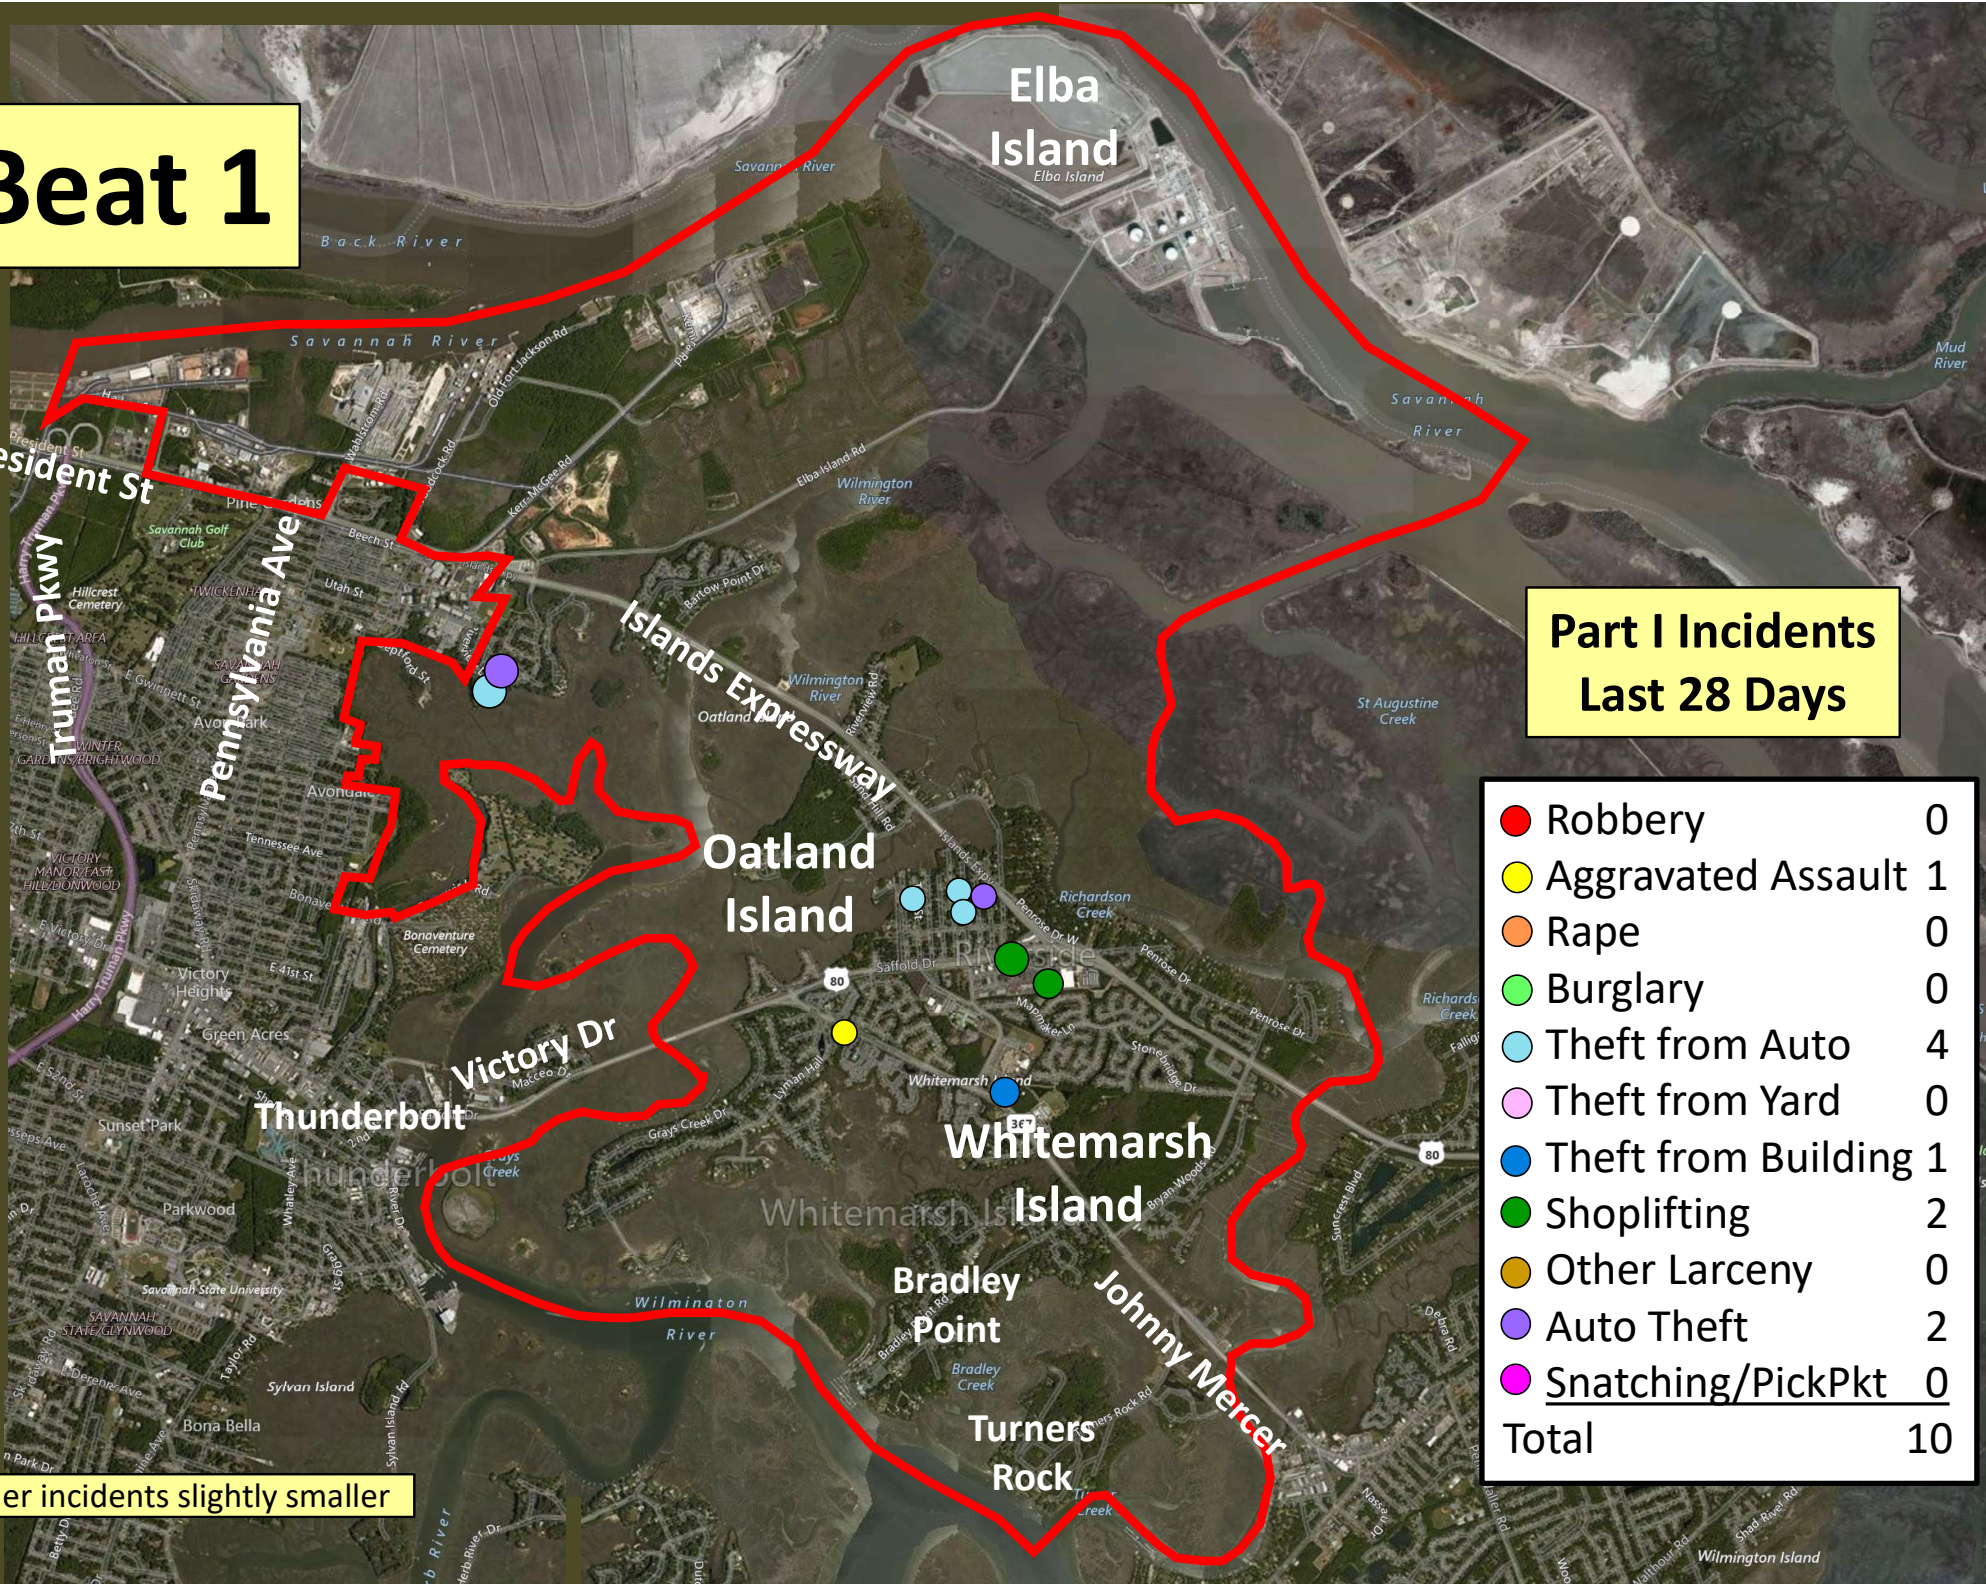

Beat 1

Part I Incidents Last 28 Days

● Robbery	0
● Aggravated Assault	1
● Rape	0
● Burglary	0
● Theft from Auto	4
● Theft from Yard	0
● Theft from Building	1
● Shoplifting	2
● Other Larceny	0
● Auto Theft	2
● Snatching/PickPkt	0
Total	10

Older incidents slightly smaller

Beat 2

Part I Incidents
Last 28 Days

Older incidents slightly smaller

● Robbery	0
● Aggravated Assault	2
● Rape	0
● Burglary	1
● Theft from Auto	2
● Theft from Yard	2
● Theft from Building	0
● Shoplifting	2
● Other Larceny	3
● Auto Theft	0
Total	12