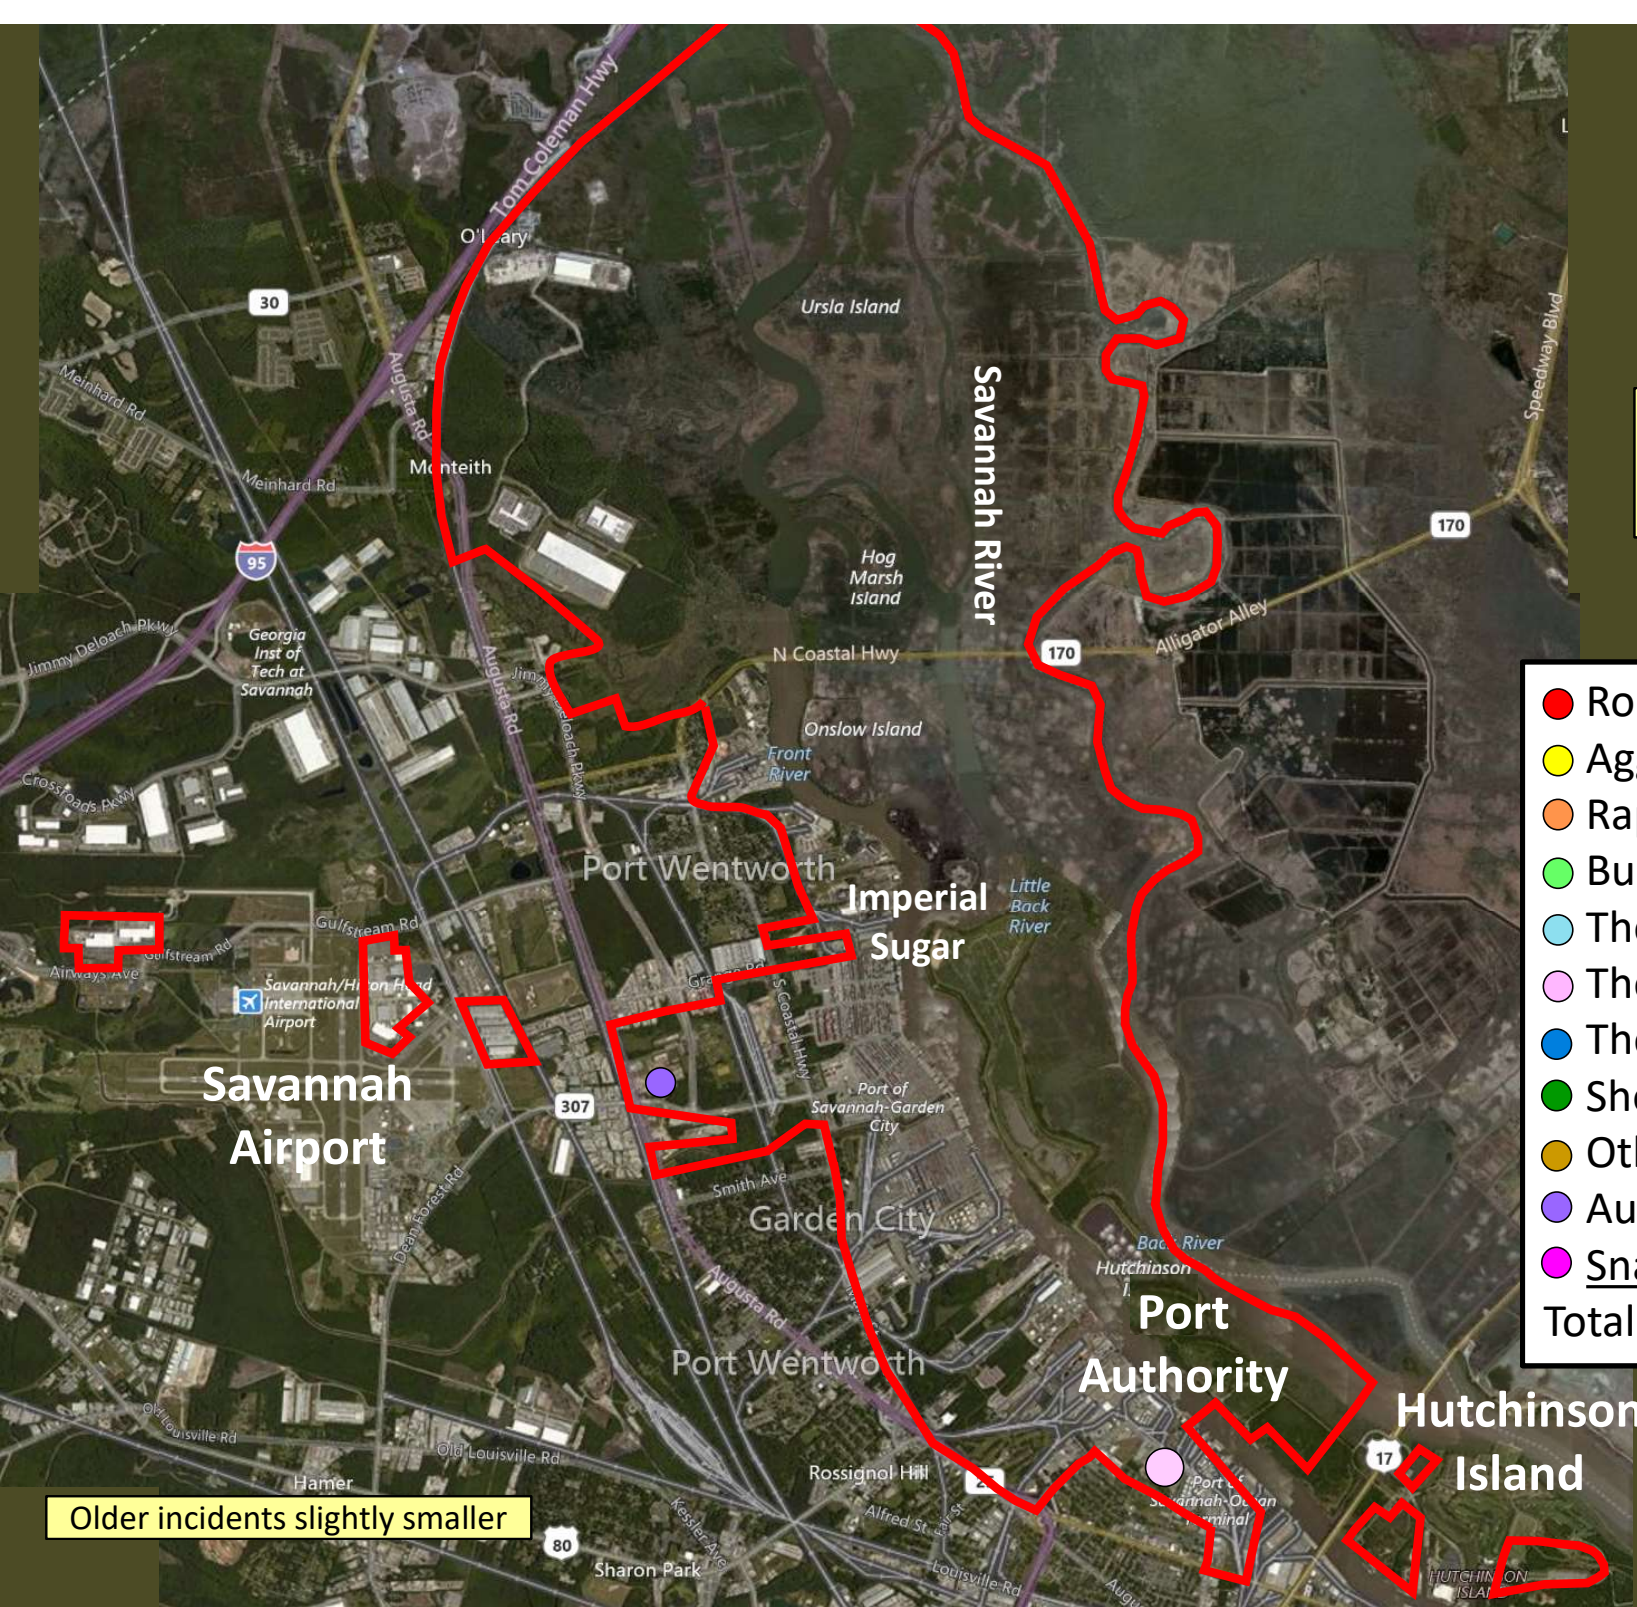

Beat 6

Part I Incidents
Last 28 Days

● Robbery	0
● Aggravated Assault	0
● Rape	0
● Burglary	0
● Theft from Auto	0
● Theft from Yard	1
● Theft from Building	0
● Shoplifting	0
● Other Larceny	0
● Auto Theft	1
● Snatching/PickPkt	0
Total	2

Older incidents slightly smaller