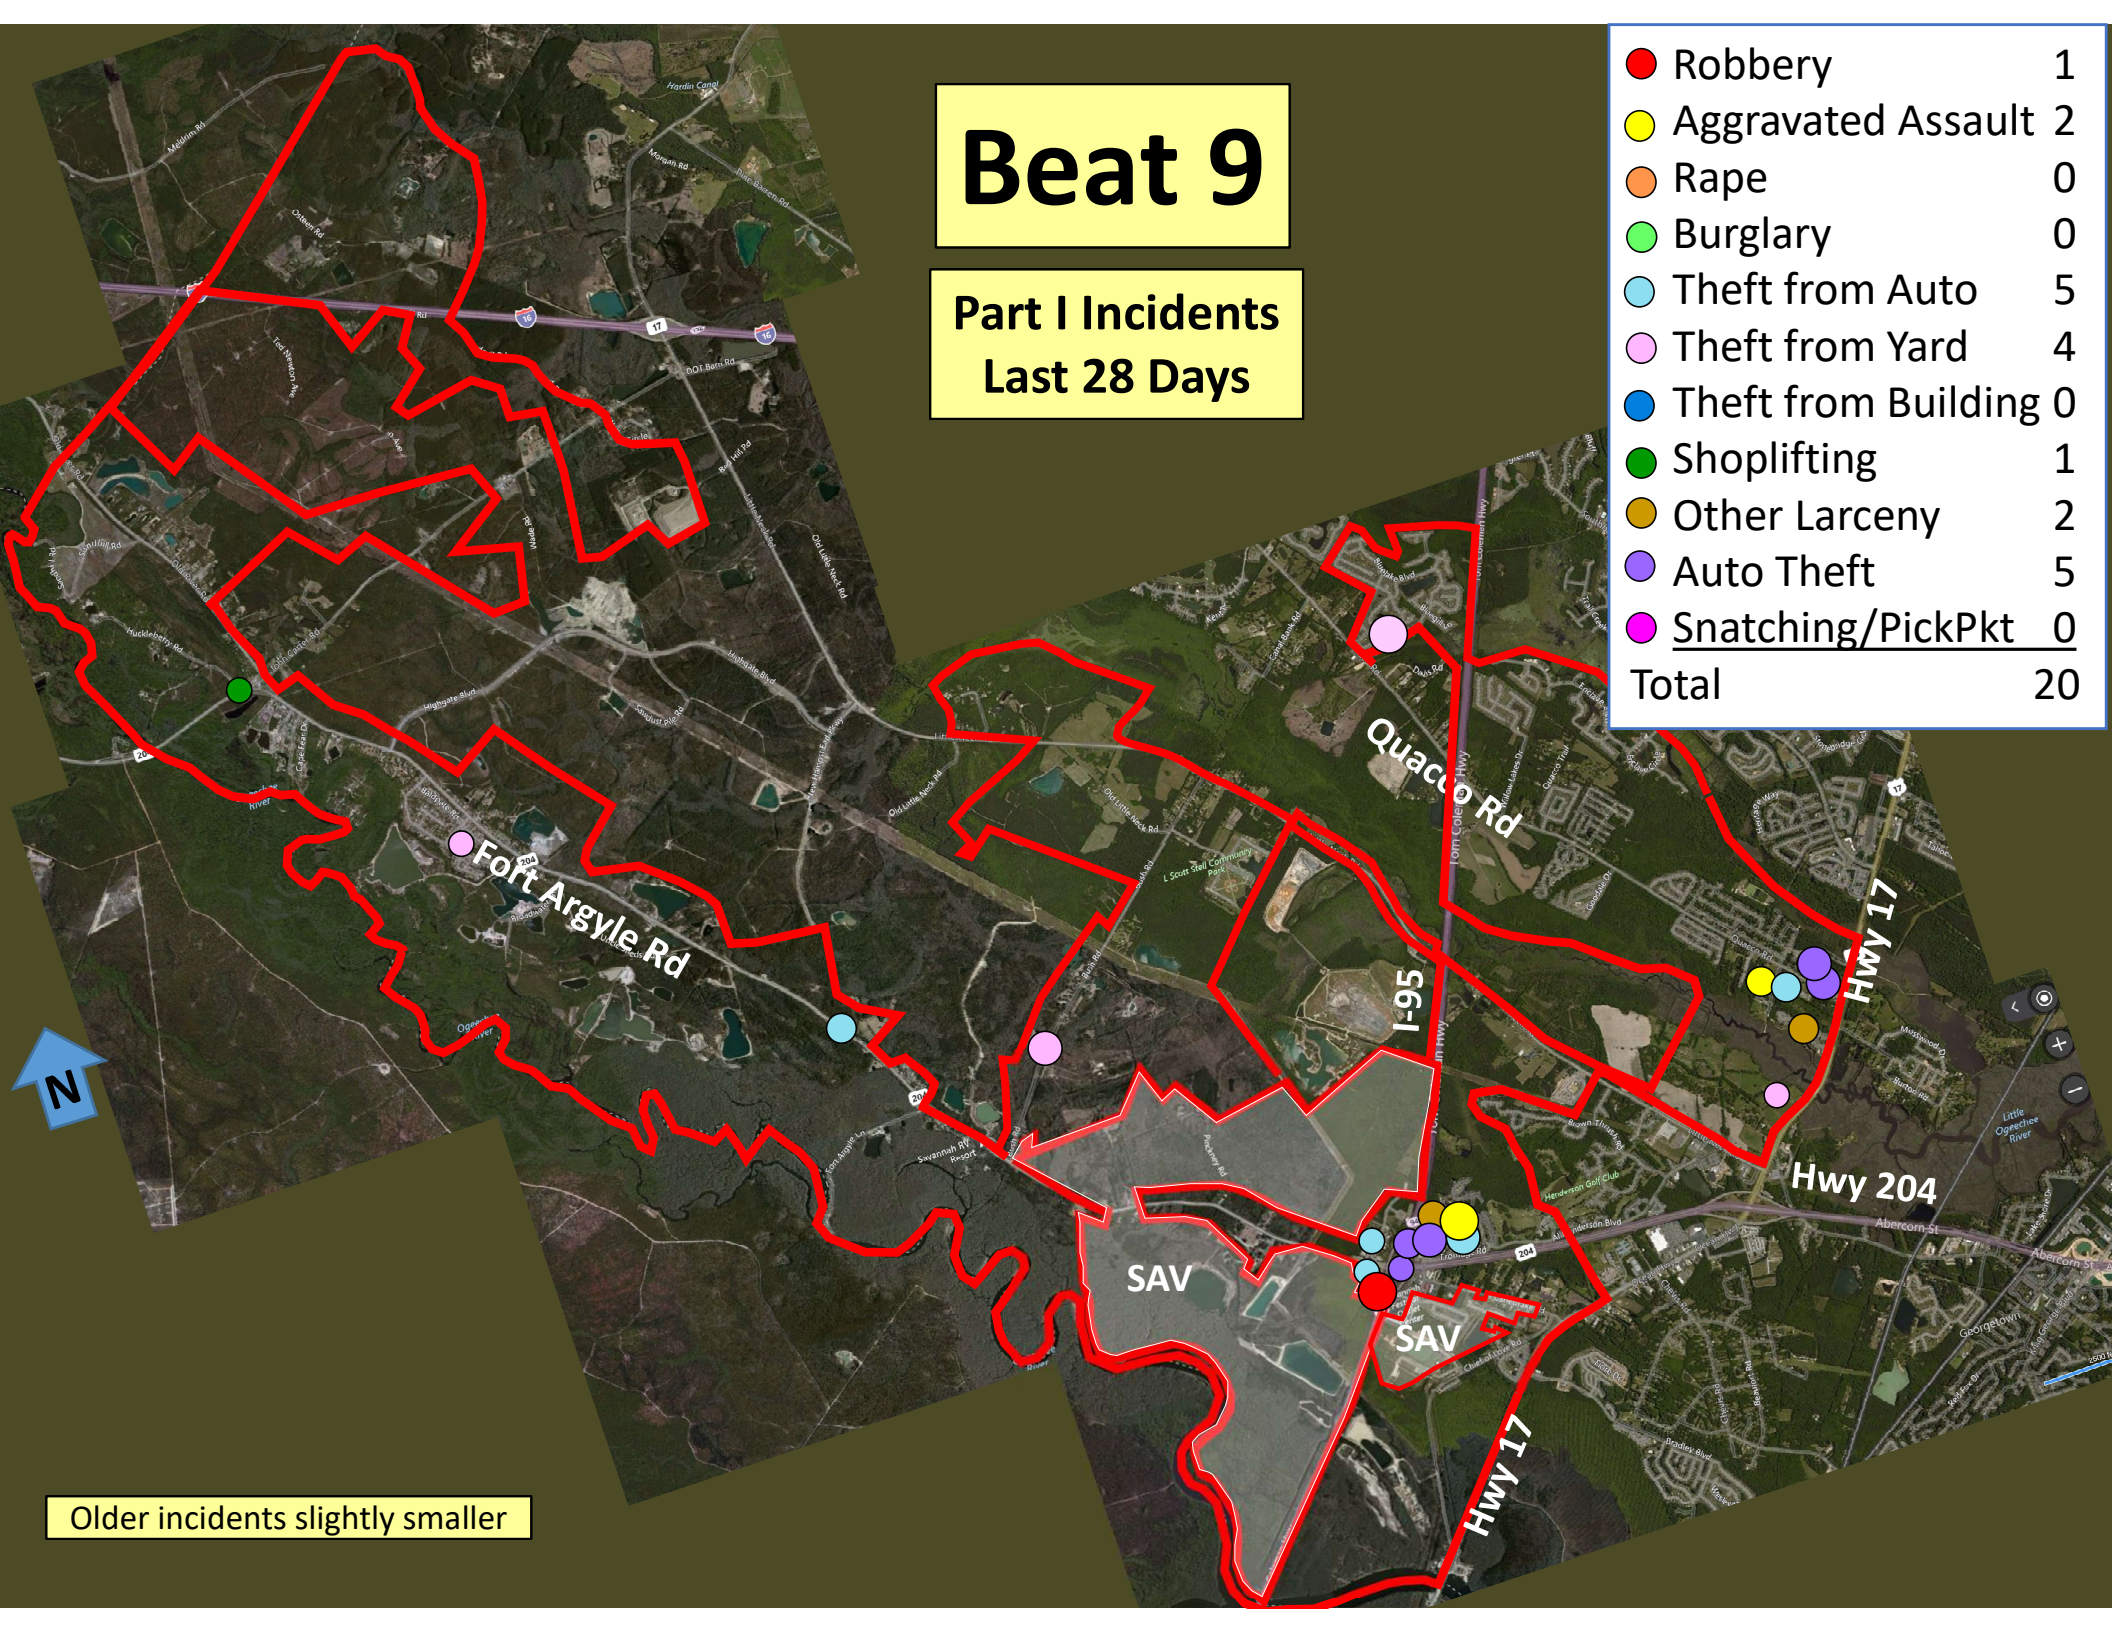

Beat 9

Part I Incidents
Last 28 Days

● Robbery	1
● Aggravated Assault	2
● Rape	0
● Burglary	0
● Theft from Auto	5
● Theft from Yard	4
● Theft from Building	0
● Shoplifting	1
● Other Larceny	2
● Auto Theft	5
● Snatching/PickPkt	0
Total	20

Older incidents slightly smaller