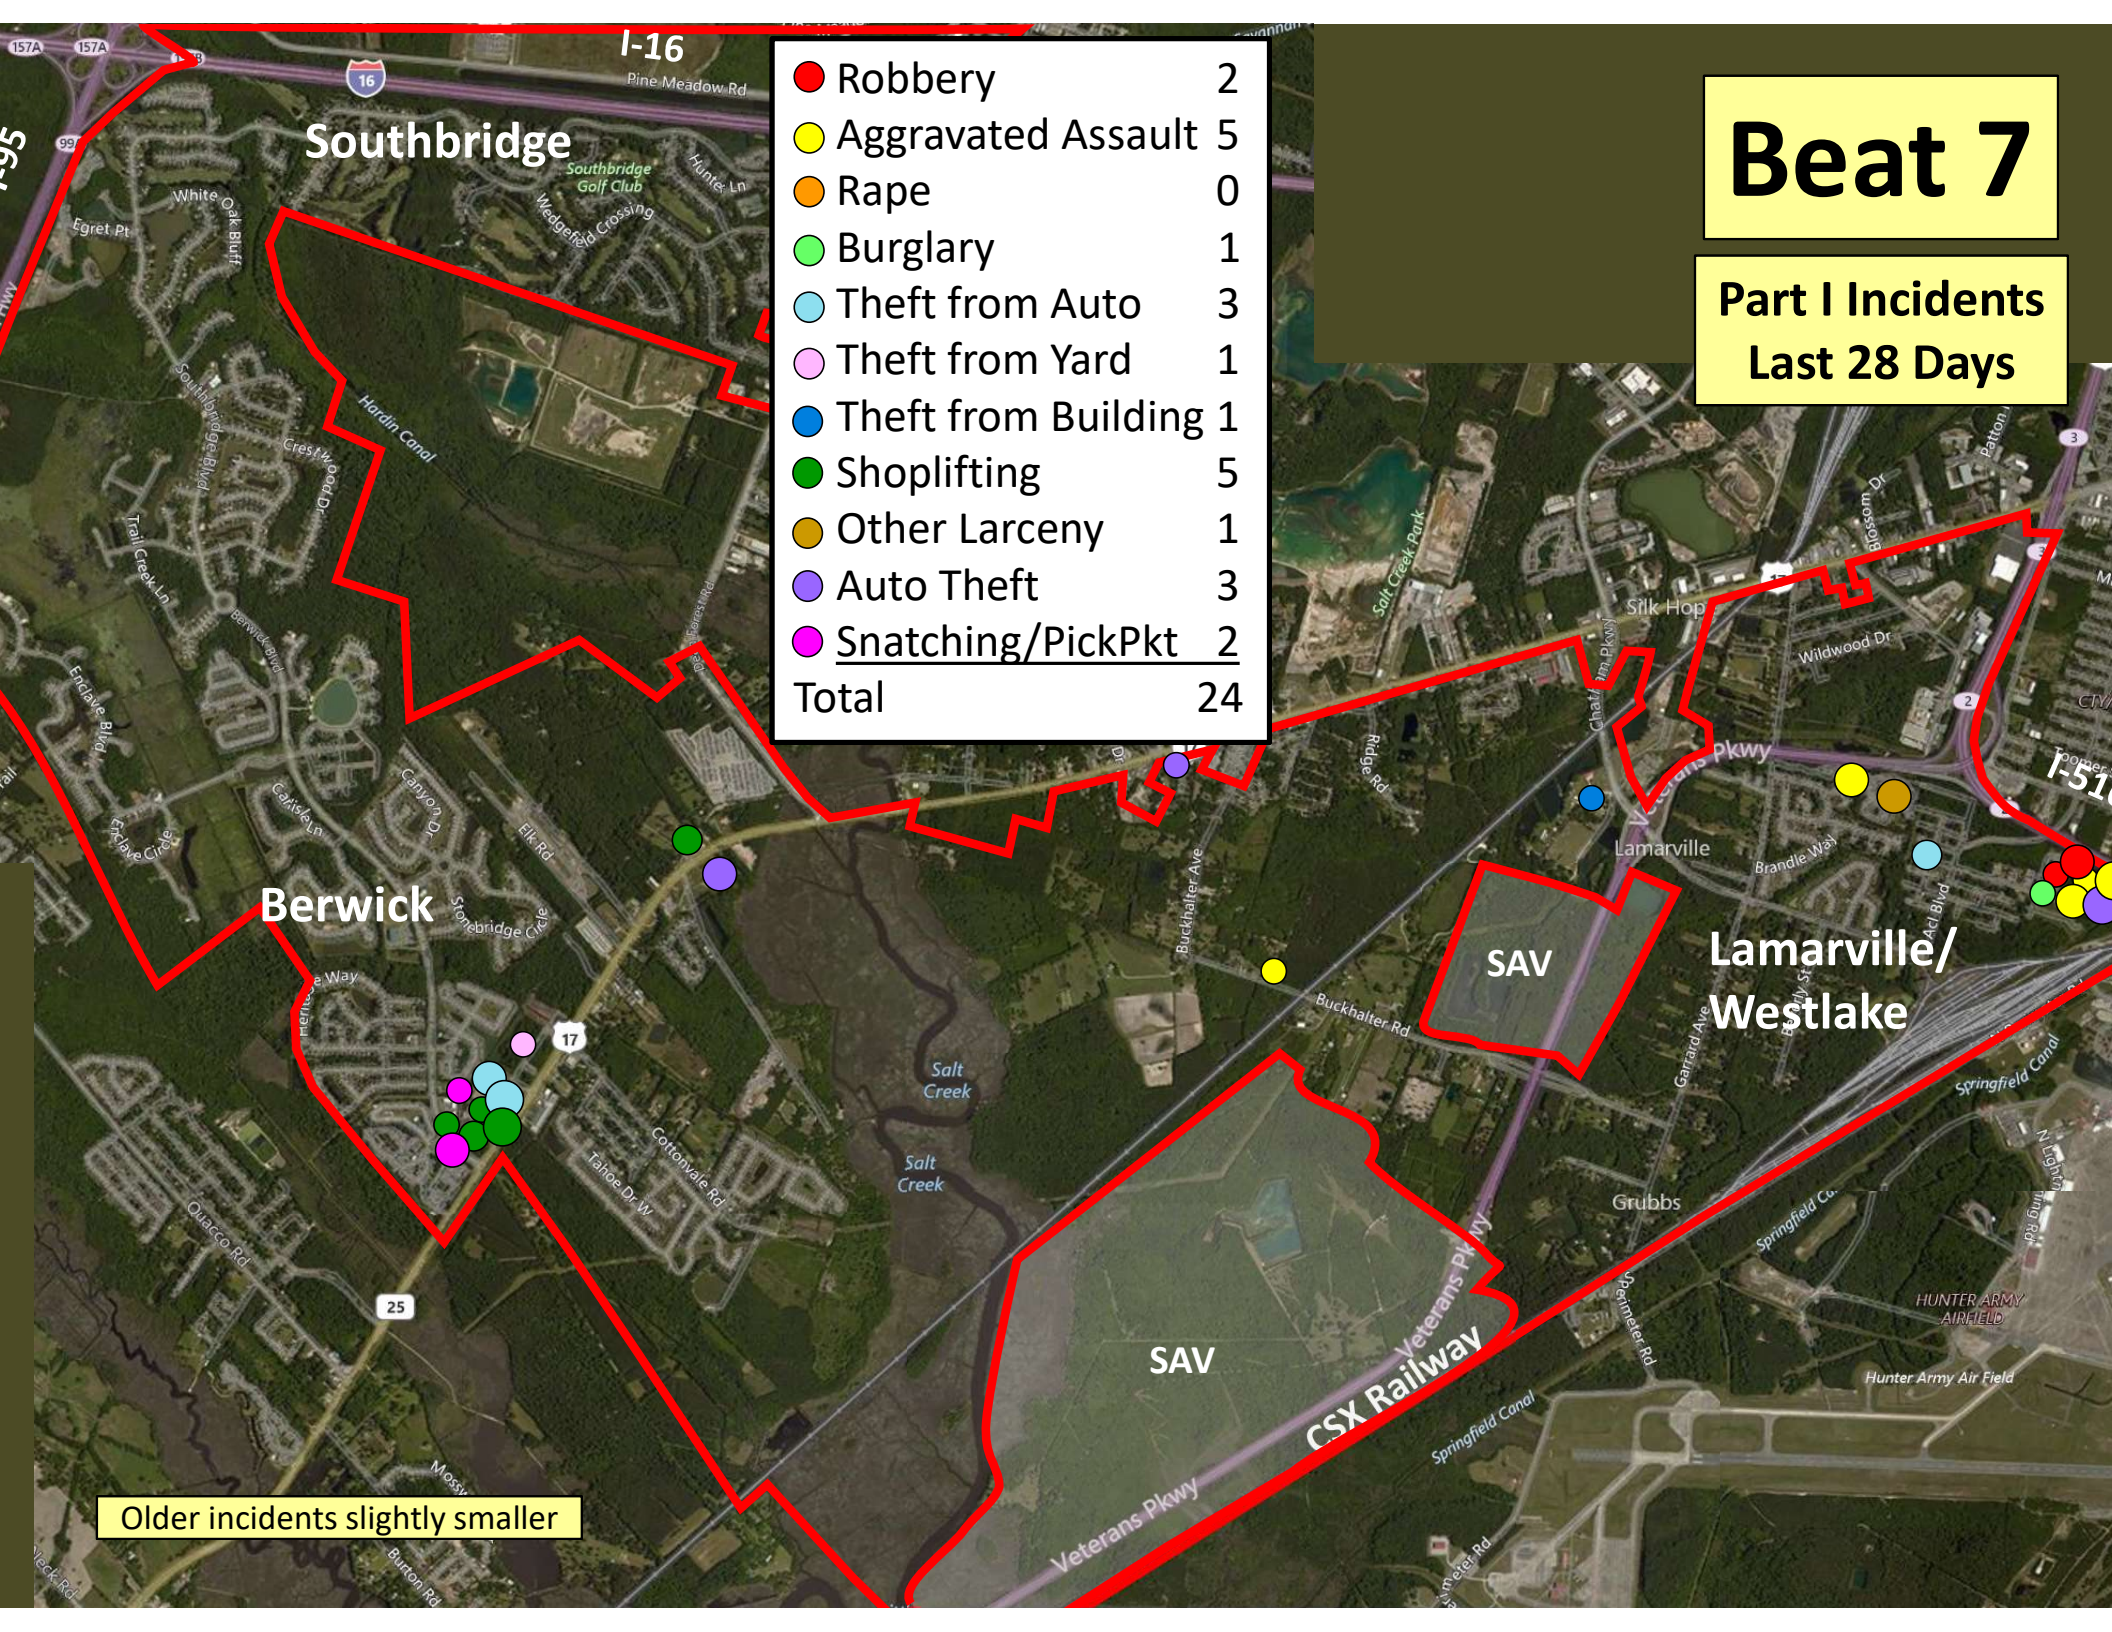

Older incidents slightly smaller

Beat 5

Part I Incidents
Last 28 Days

Older incidents slightly smaller

● Robbery	0
● Aggravated Assault	1
● Rape	0
● Burglary	0
● Theft from Auto	2
● Theft from Yard	1
● Theft from Building	0
● Shoplifting	0
● Other Larceny	2
● Auto Theft	2
● Snatching/PickPkt	0
Total	8

Beat 6

Part I Incidents
Last 28 Days

● Robbery	0
● Aggravated Assault	0
● Rape	0
● Burglary	0
● Theft from Auto	0
● Theft from Yard	1
● Theft from Building	0
● Shoplifting	0
● Other Larceny	0
● Auto Theft	1
● Snatching/PickPkt	0
Total	2

Older incidents slightly smaller

Beat 7

Part I Incidents
Last 28 Days

● Robbery	2
● Aggravated Assault	5
● Rape	0
● Burglary	1
● Theft from Auto	3
● Theft from Yard	1
● Theft from Building	1
● Shoplifting	5
● Other Larceny	1
● Auto Theft	3
● Snatching/PickPkt	2
Total	24