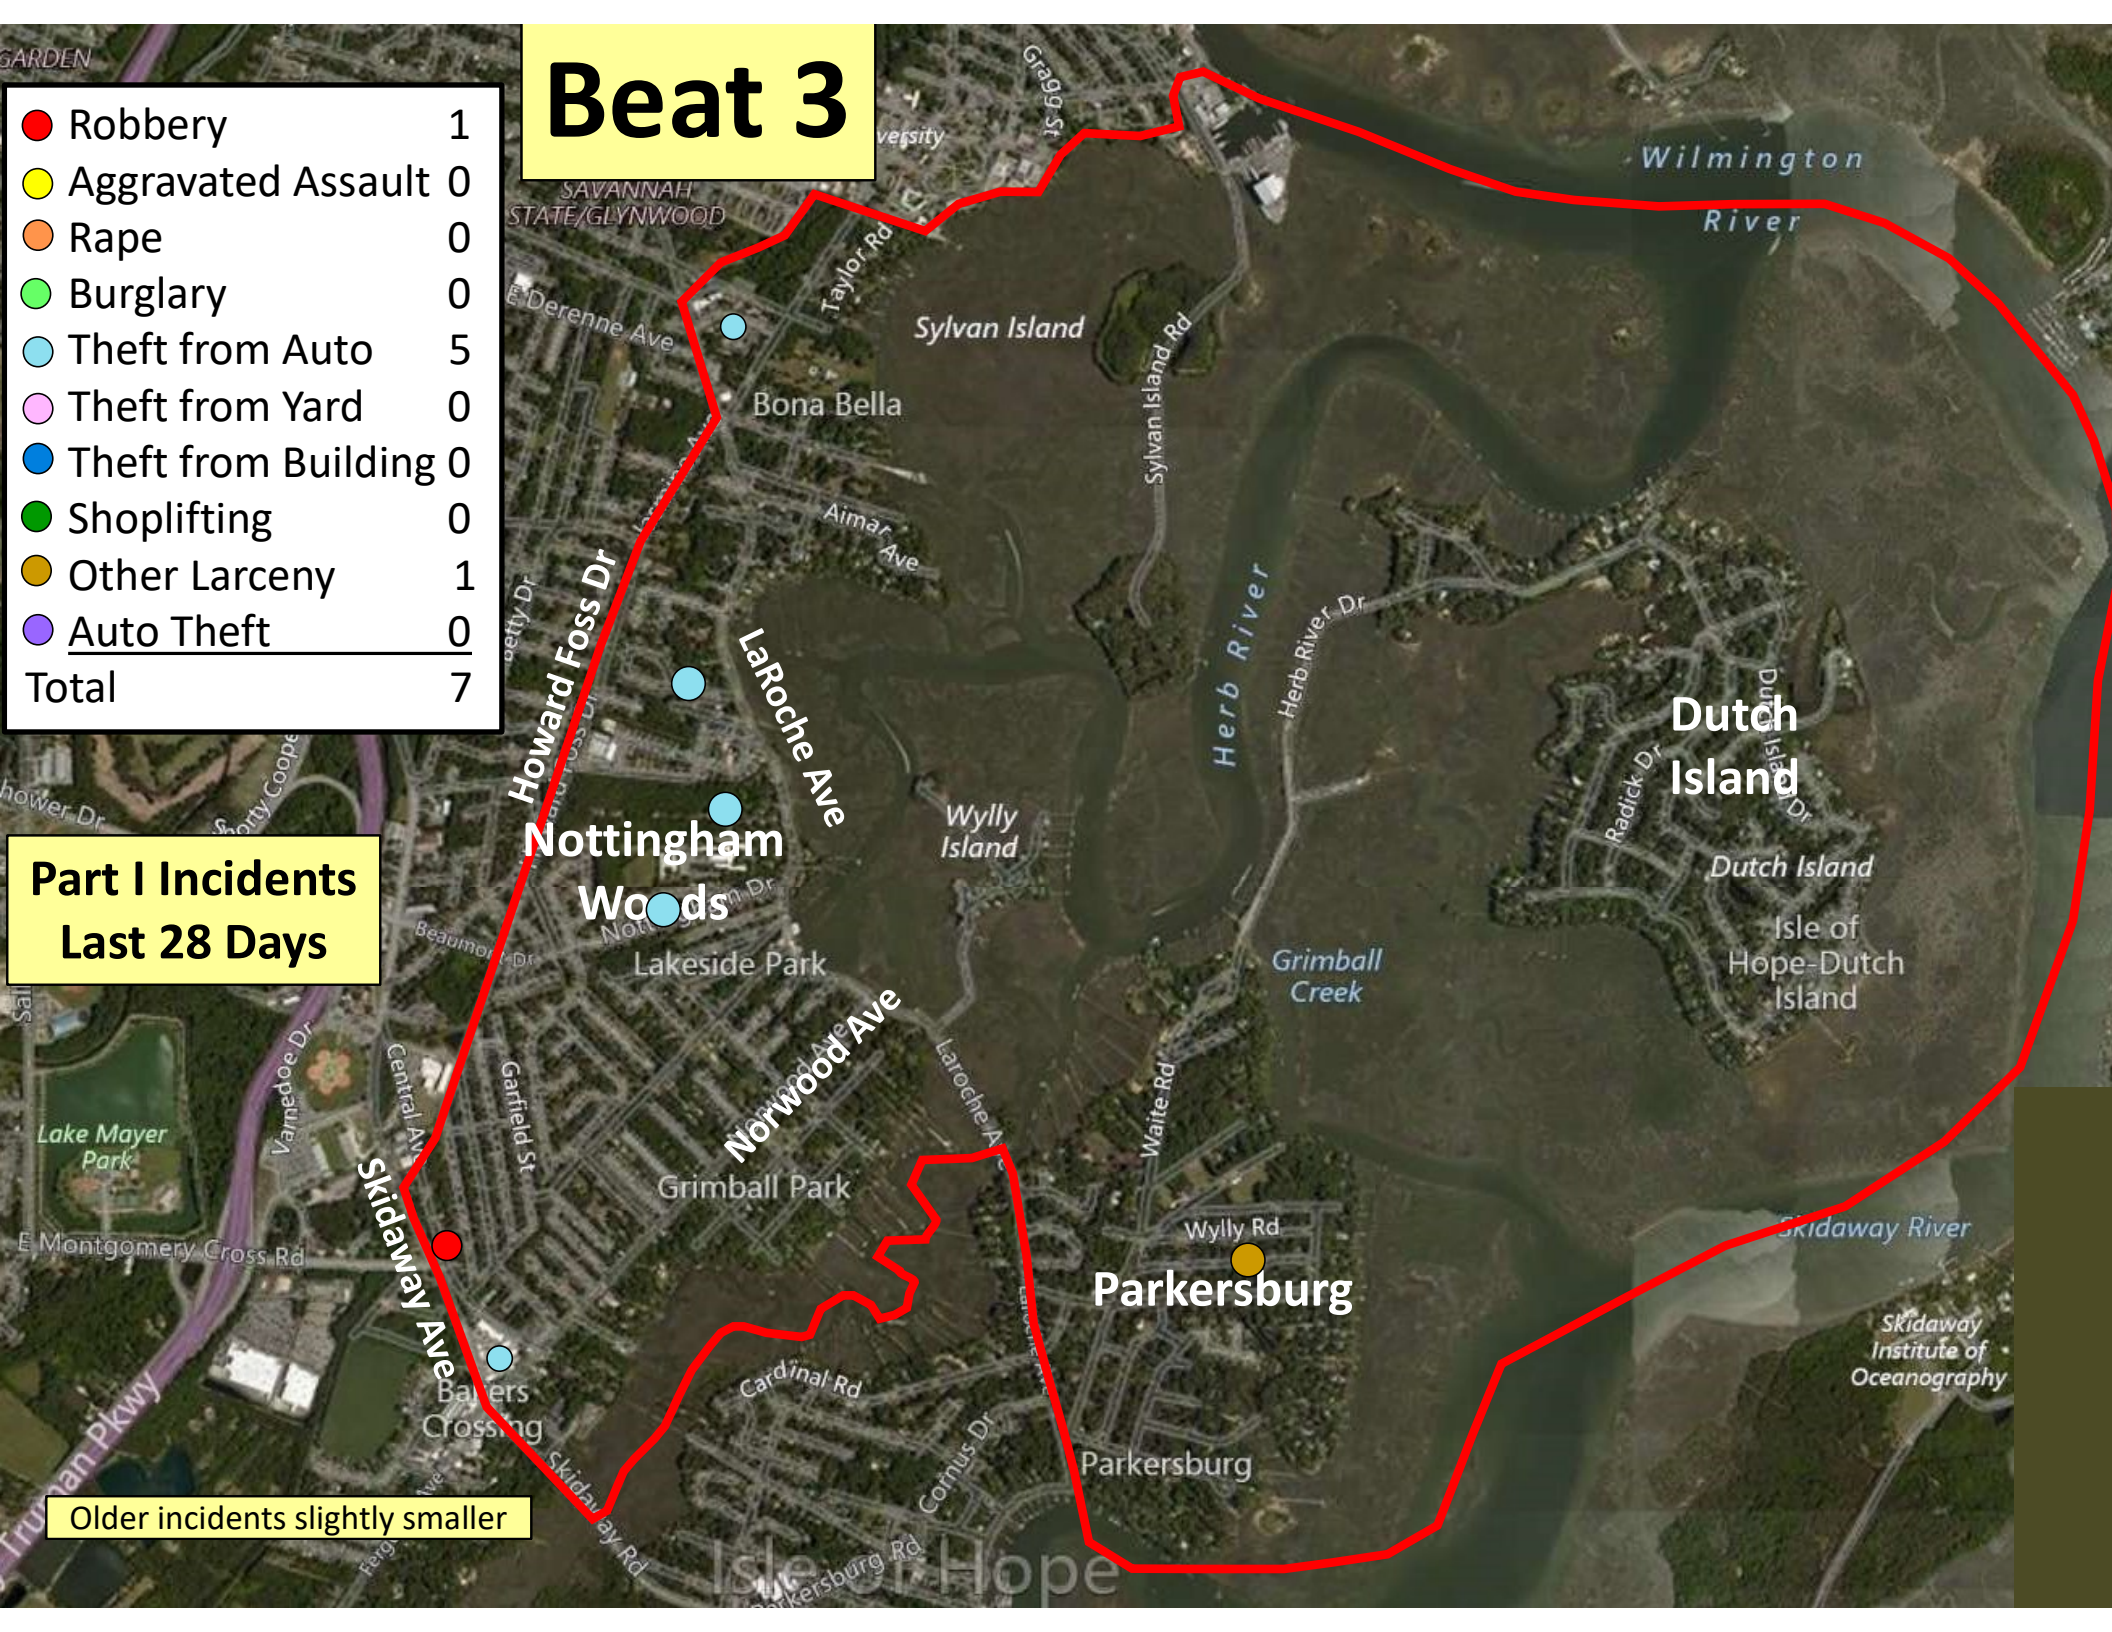

Beat 3

● Robbery	1
● Aggravated Assault	0
● Rape	0
● Burglary	0
● Theft from Auto	5
● Theft from Yard	0
● Theft from Building	0
● Shoplifting	0
● Other Larceny	1
● Auto Theft	0
Total	7

Part I Incidents Last 28 Days

Older incidents slightly smaller