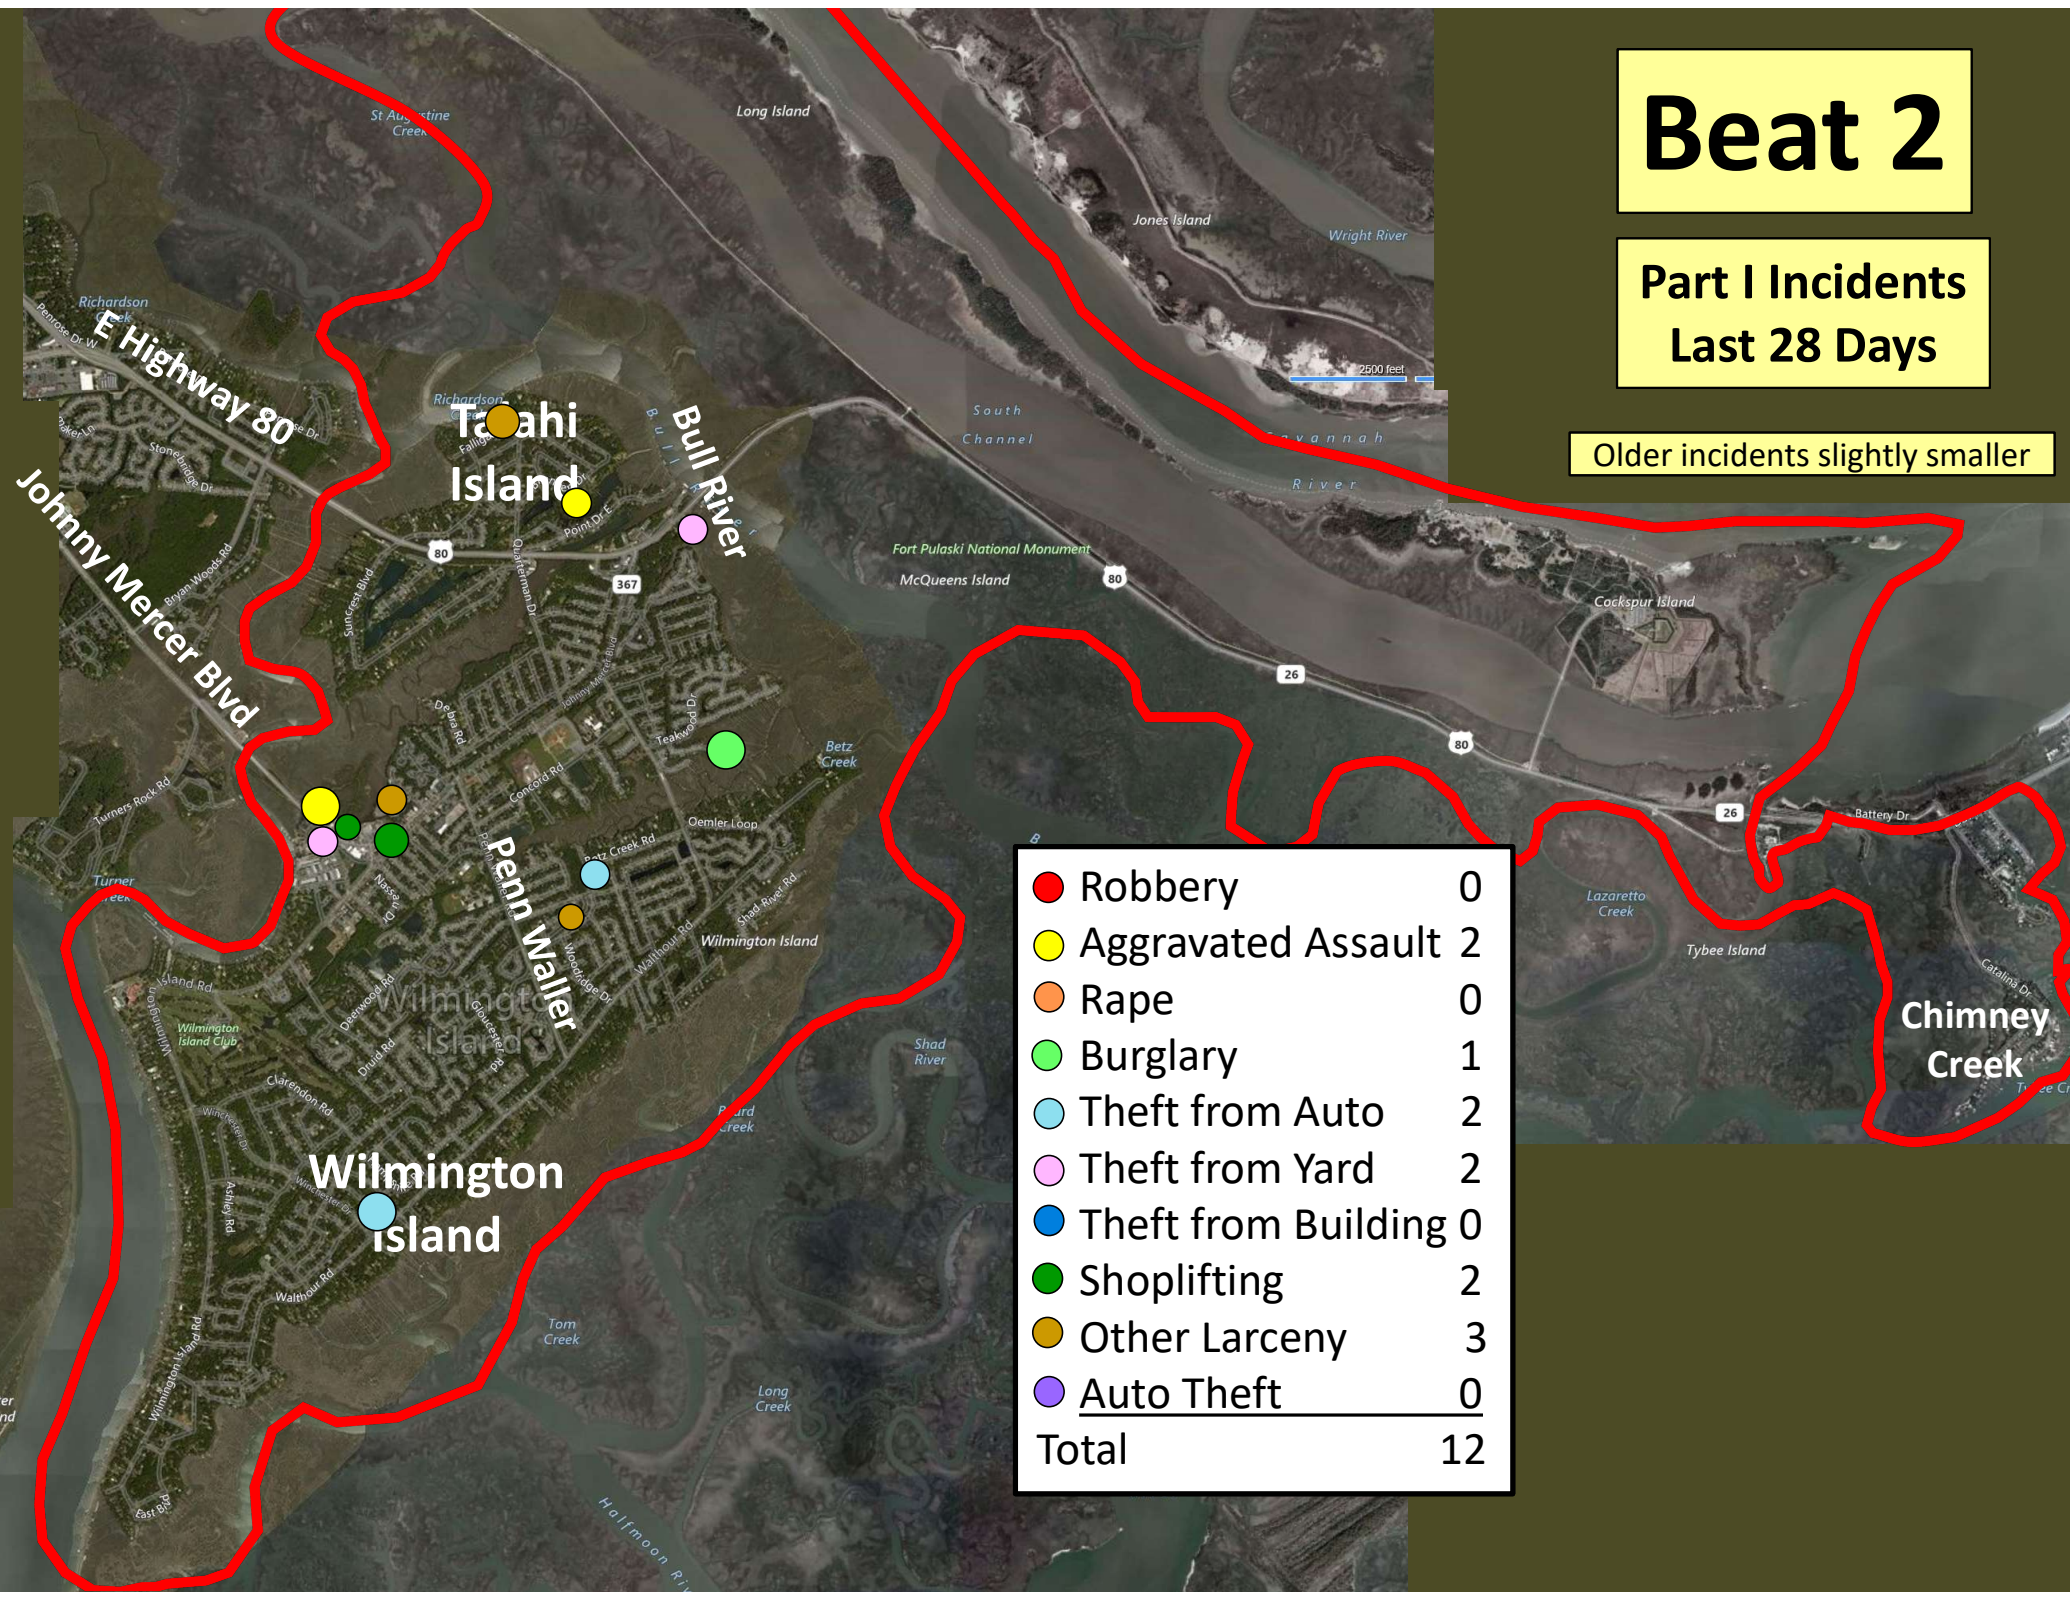

Beat 1

Part I Incidents Last 28 Days

● Robbery	0
● Aggravated Assault	1
● Rape	0
● Burglary	0
● Theft from Auto	4
● Theft from Yard	0
● Theft from Building	1
● Shoplifting	2
● Other Larceny	0
● Auto Theft	2
● Snatching/PickPkt	0
Total	10

Older incidents slightly smaller

Beat 2

Part I Incidents
Last 28 Days

Older incidents slightly smaller

● Robbery	0
● Aggravated Assault	2
● Rape	0
● Burglary	1
● Theft from Auto	2
● Theft from Yard	2
● Theft from Building	0
● Shoplifting	2
● Other Larceny	3
● Auto Theft	0
Total	12

Beat 3

● Robbery	1
● Aggravated Assault	0
● Rape	0
● Burglary	0
● Theft from Auto	5
● Theft from Yard	0
● Theft from Building	0
● Shoplifting	0
● Other Larceny	1
● Auto Theft	0
Total	7

Part I Incidents Last 28 Days

Older incidents slightly smaller

Beat 4

Part I Incidents
Last 28 Days

● Robbery	0
● Aggravated Assault	1
● Rape	1
● Burglary	0
● Theft from Auto	3
● Theft from Yard	1
● Theft from Building	0
● Shoplifting	10
● Other Larceny	0
● Auto Theft	2
Total	18