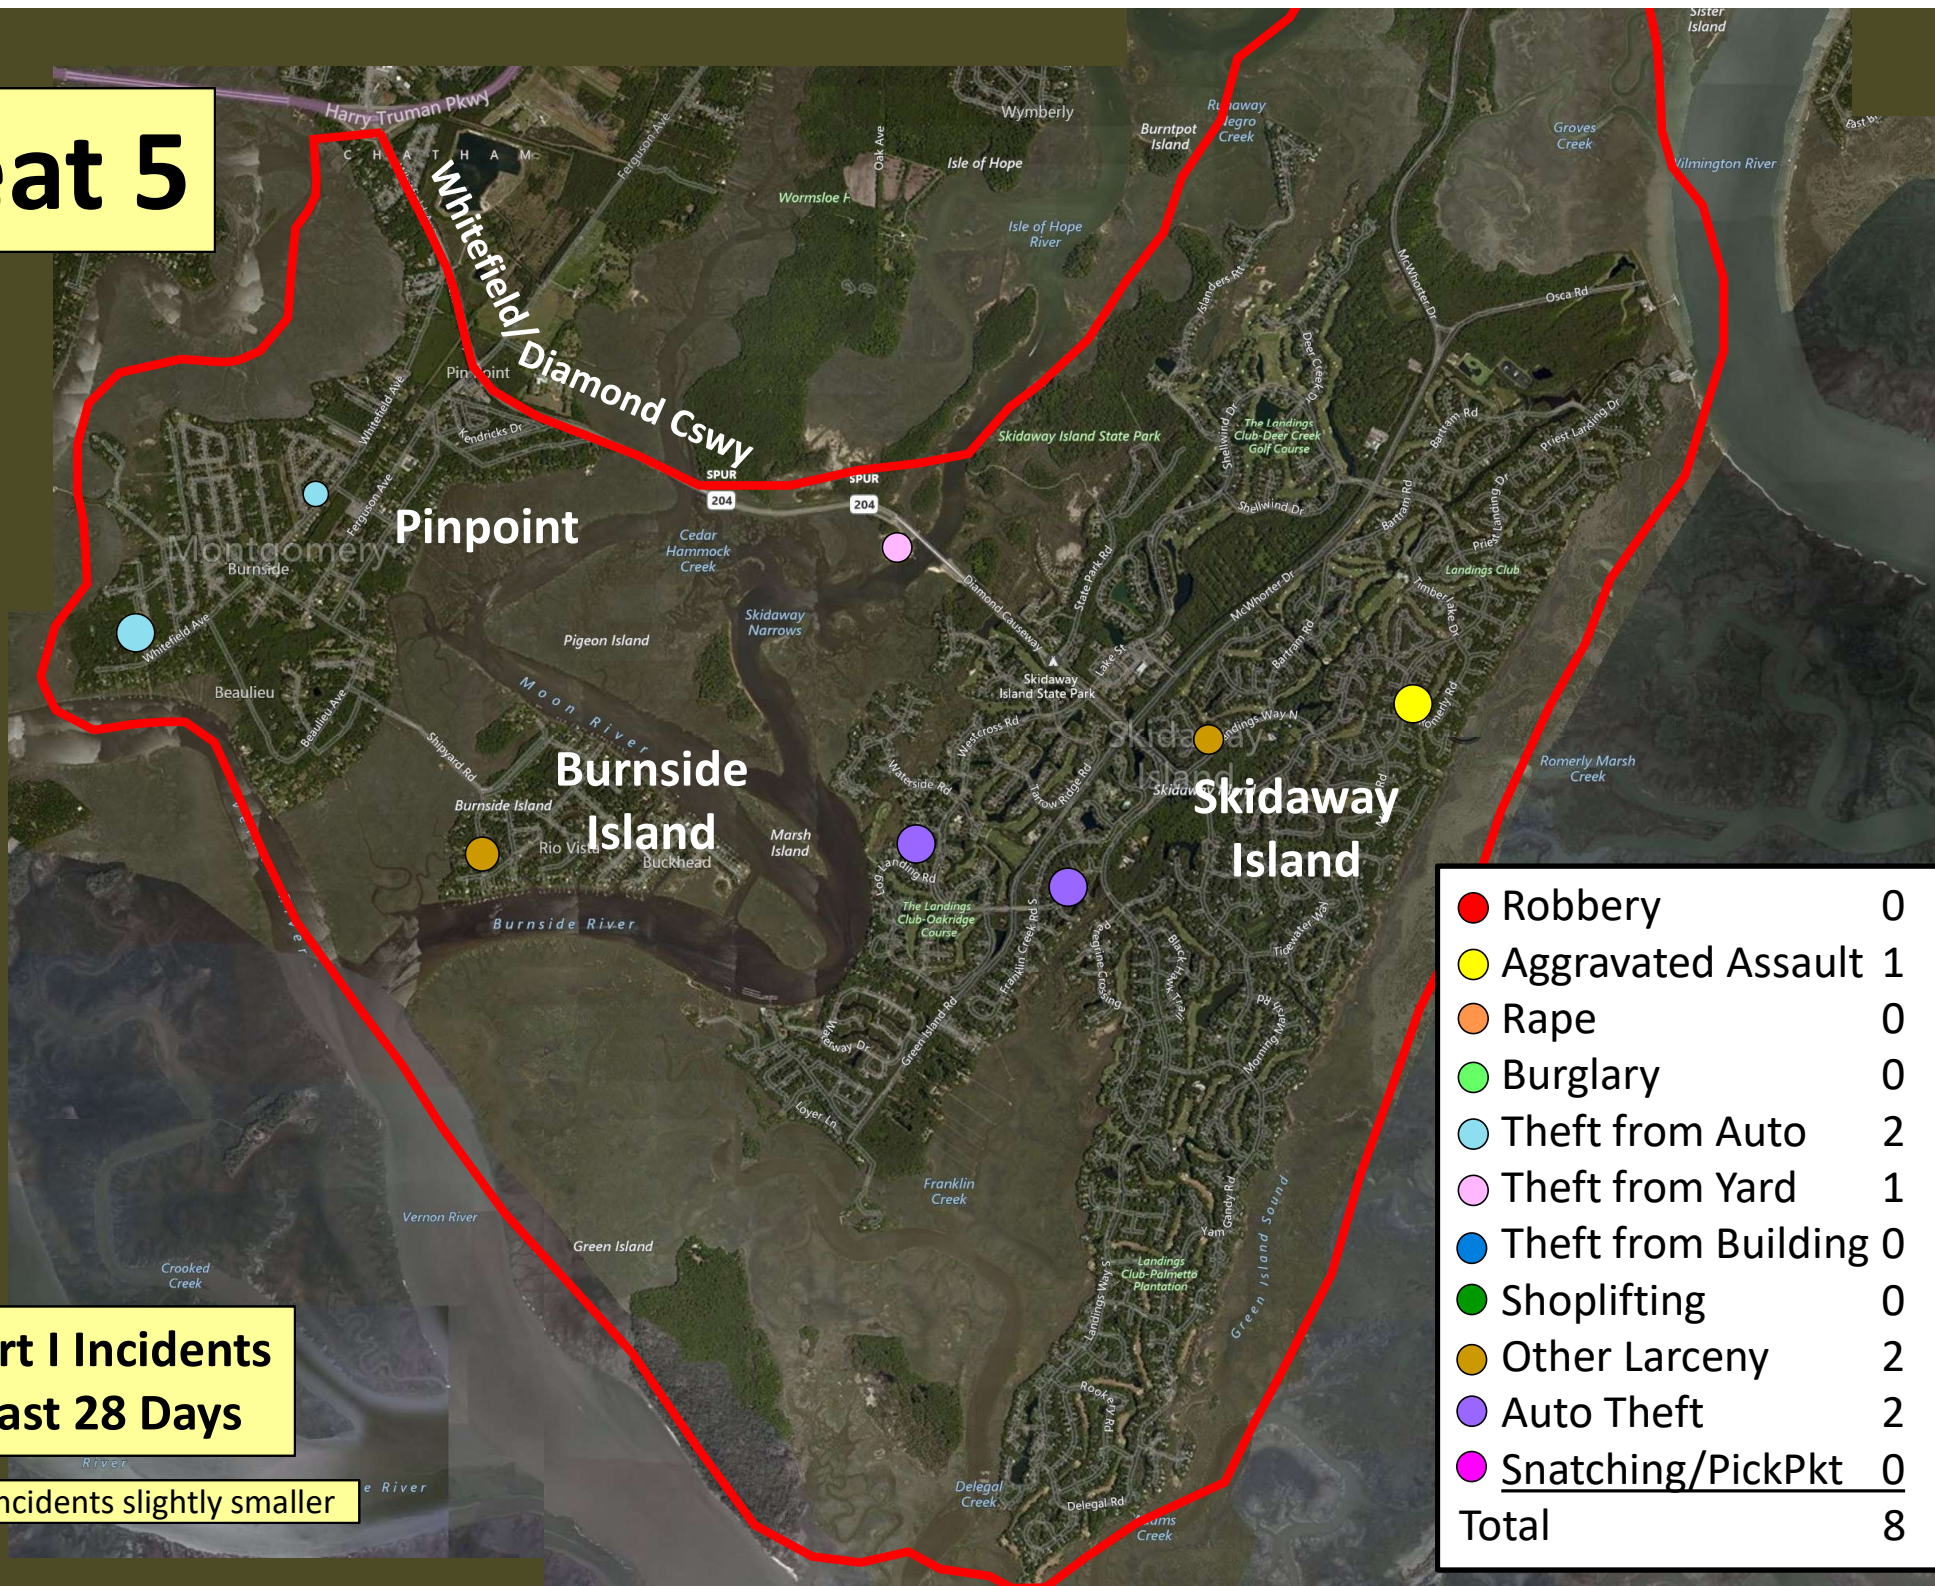

Older incidents slightly smaller

Beat 4

Part I Incidents
Last 28 Days

● Robbery	0
● Aggravated Assault	1
● Rape	1
● Burglary	0
● Theft from Auto	3
● Theft from Yard	1
● Theft from Building	0
● Shoplifting	10
● Other Larceny	0
● Auto Theft	2
Total	18

Older incidents slightly smaller

Beat 5

Part I Incidents
Last 28 Days

Older incidents slightly smaller

● Robbery	0
● Aggravated Assault	1
● Rape	0
● Burglary	0
● Theft from Auto	2
● Theft from Yard	1
● Theft from Building	0
● Shoplifting	0
● Other Larceny	2
● Auto Theft	2
● Snatching/PickPkt	0
Total	8