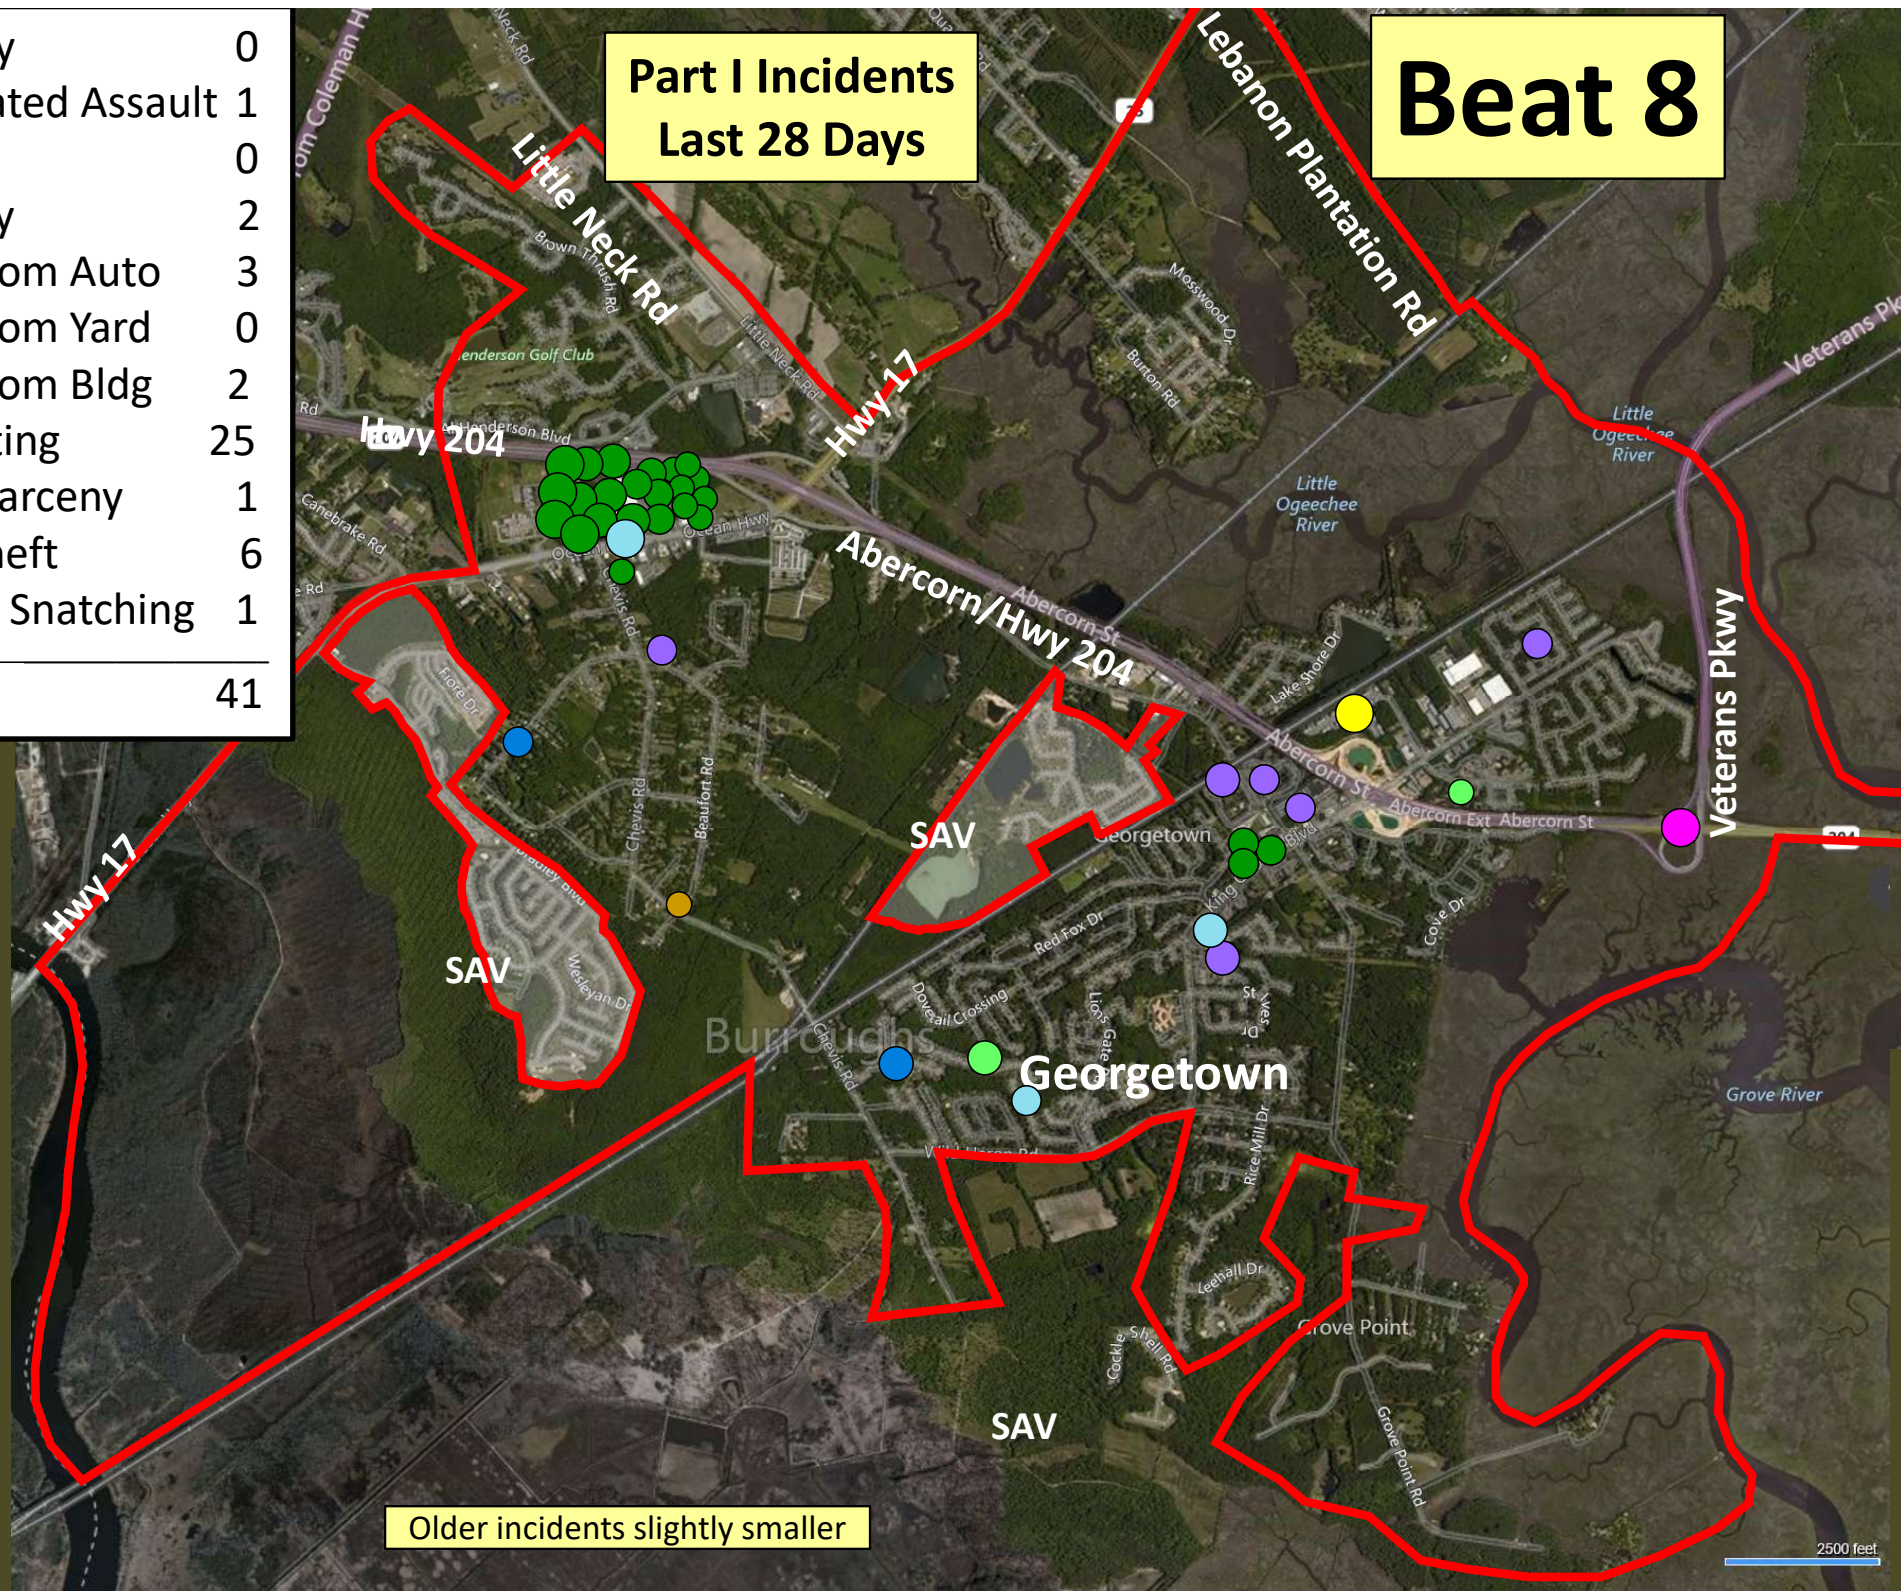

Beat 6

Part I Incidents
Last 28 Days

● Robbery	0
● Aggravated Assault	0
● Rape	0
● Burglary	0
● Theft from Auto	0
● Theft from Yard	1
● Theft from Building	0
● Shoplifting	0
● Other Larceny	0
● Auto Theft	1
● Snatching/PickPkt	0
Total	2

Older incidents slightly smaller

Beat 7

Part I Incidents
Last 28 Days

● Robbery	2
● Aggravated Assault	5
● Rape	0
● Burglary	1
● Theft from Auto	3
● Theft from Yard	1
● Theft from Building	1
● Shoplifting	5
● Other Larceny	1
● Auto Theft	3
● Snatching/PickPkt	2
Total	24

Older incidents slightly smaller

Beat 8

Part I Incidents Last 28 Days

● Robbery	0
● Aggravated Assault	1
● Rape	0
● Burglary	2
● Theft from Auto	3
● Theft from Yard	0
● Theft from Bldg	2
● Shoplifting	25
● Other Larceny	1
● Auto Theft	6
● Sudden Snatching	1
Total	41