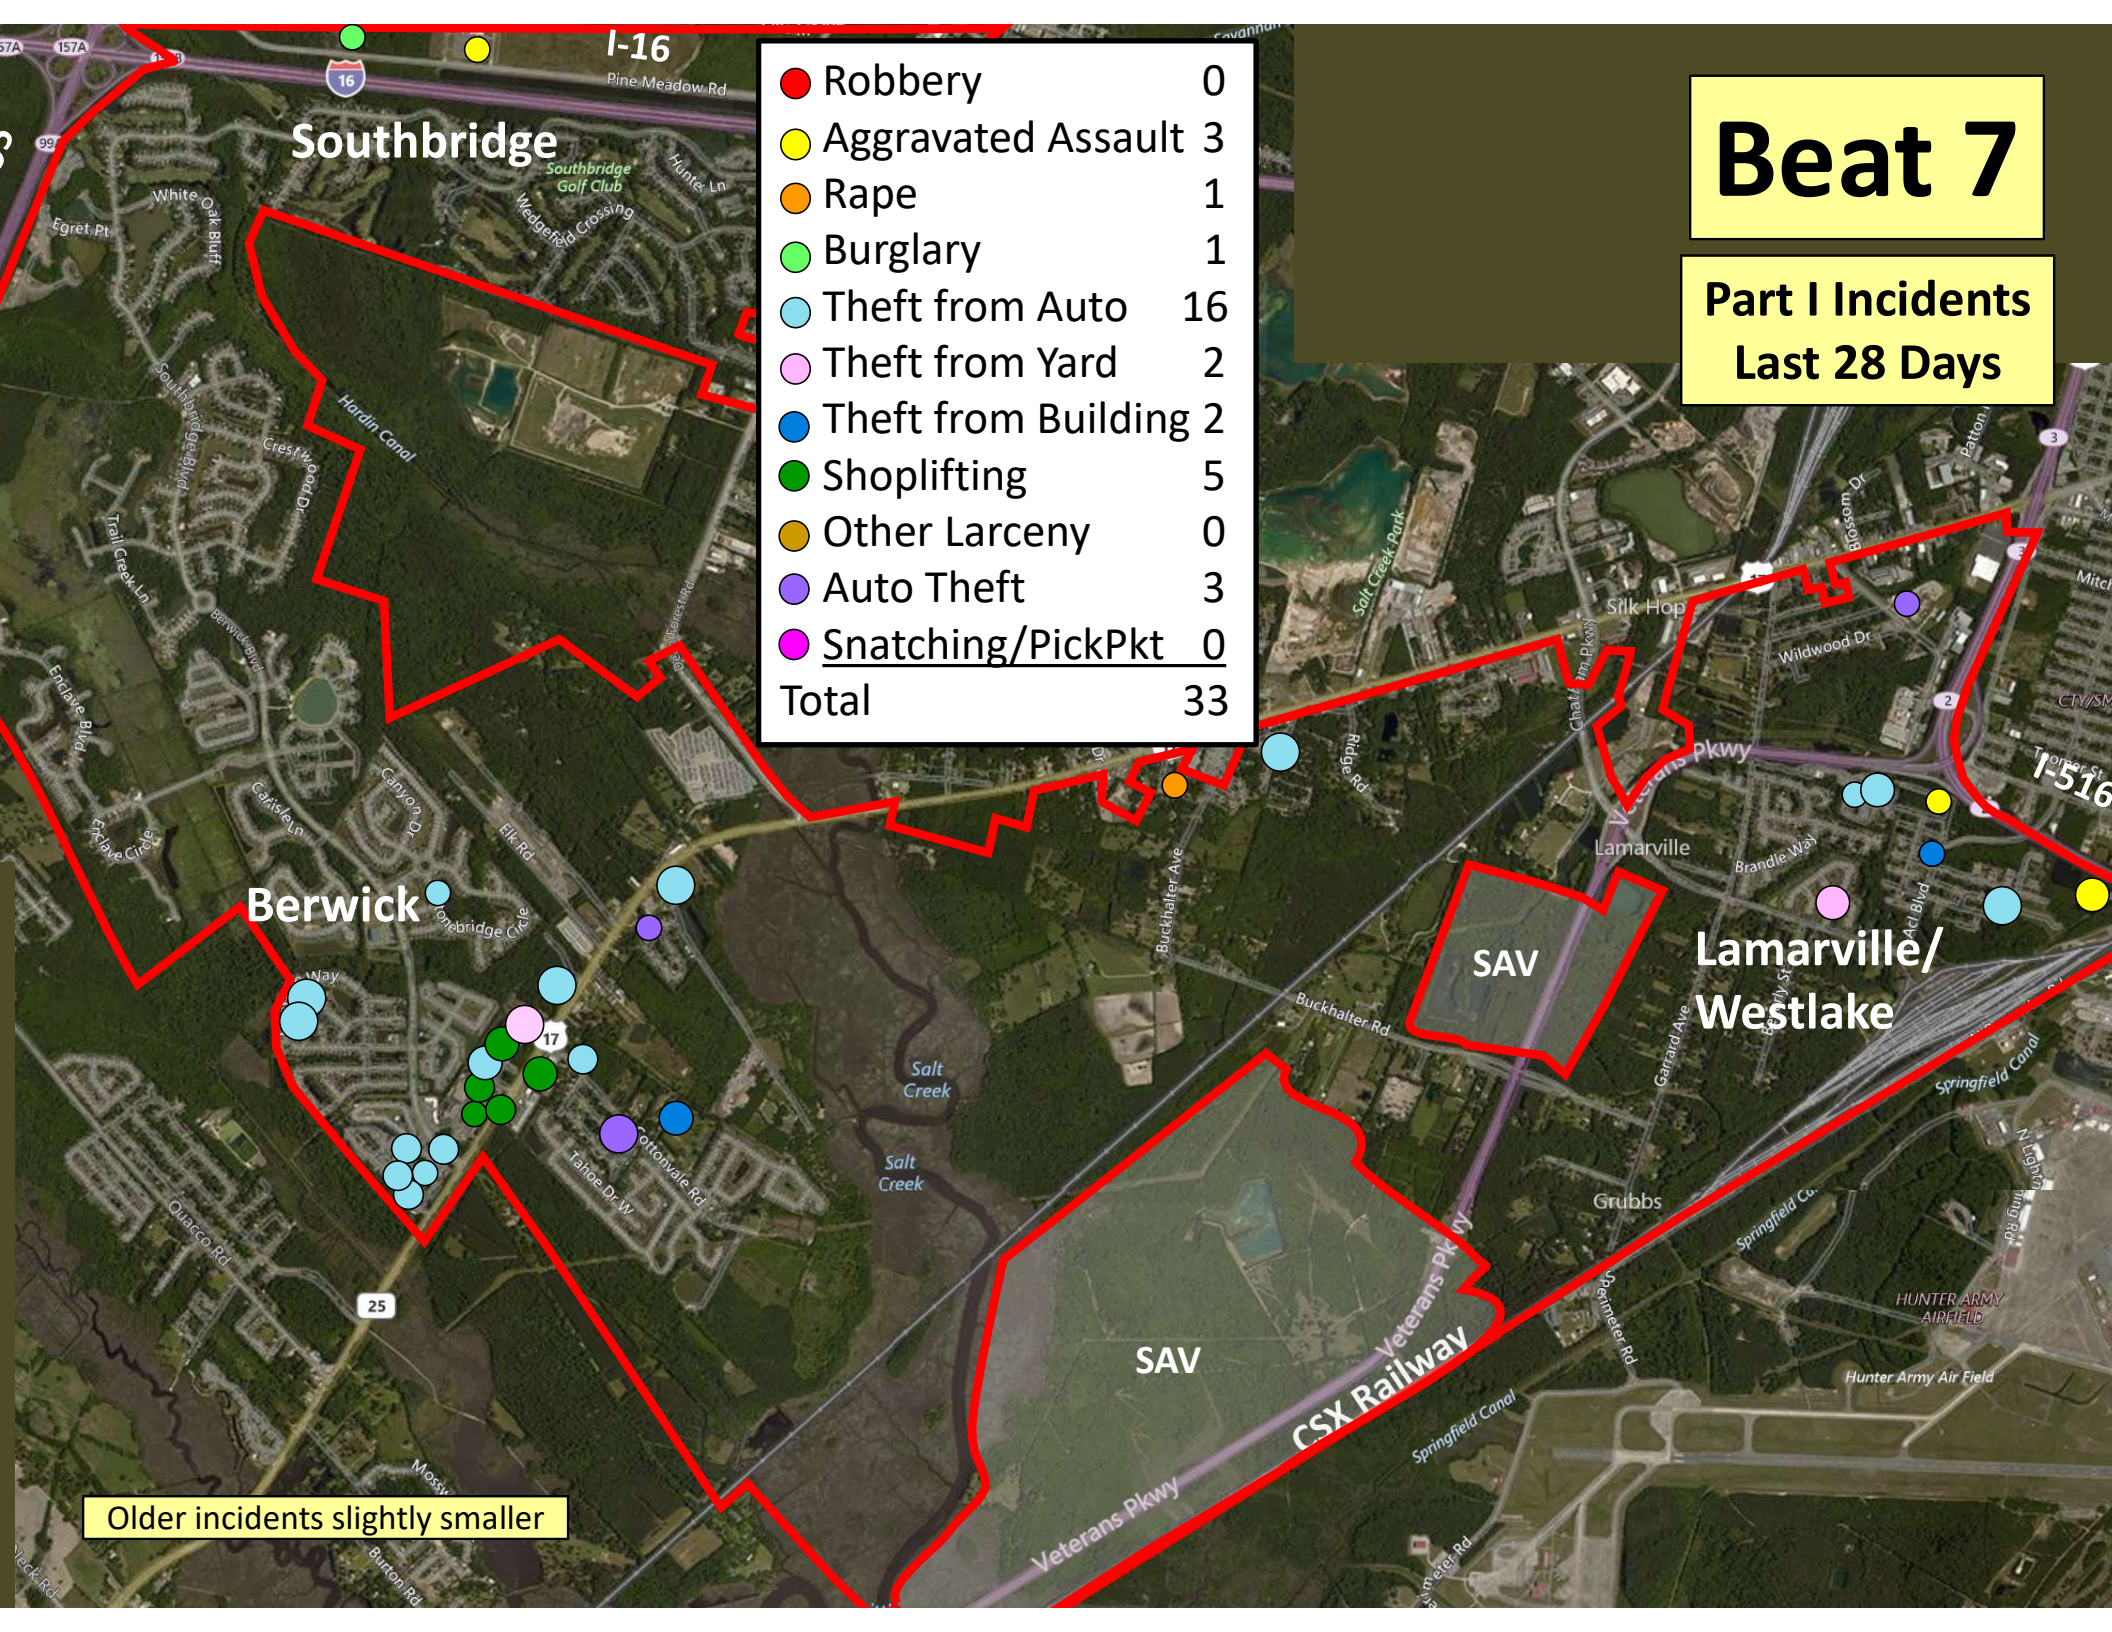

Beat 6

Part I Incidents
Last 28 Days

● Robbery	0
● Aggravated Assault	1
● Rape	0
● Burglary	0
● Theft from Auto	1
● Theft from Yard	0
● Theft from Building	0
● Shoplifting	0
● Other Larceny	0
● Auto Theft	0
● Snatching/PickPkt	0
Total	1

Older incidents slightly smaller

Beat 7

Part I Incidents
Last 28 Days

● Robbery	0
● Aggravated Assault	3
● Rape	1
● Burglary	1
● Theft from Auto	16
● Theft from Yard	2
● Theft from Building	2
● Shoplifting	5
● Other Larceny	0
● Auto Theft	3
● Snatching/PickPkt	0
Total	33

Older incidents slightly smaller

Beat 8

Part I Incidents Last 28 Days

● Robbery	0
● Aggravated Assault	5
● Rape	1
● Burglary	1
● Theft from Auto	5
● Theft from Yard	4
● Theft from Bldg	1
● Shoplifting	5
● Other Larceny	1
● Auto Theft	3
● Sudden Snatching	0
Total	26