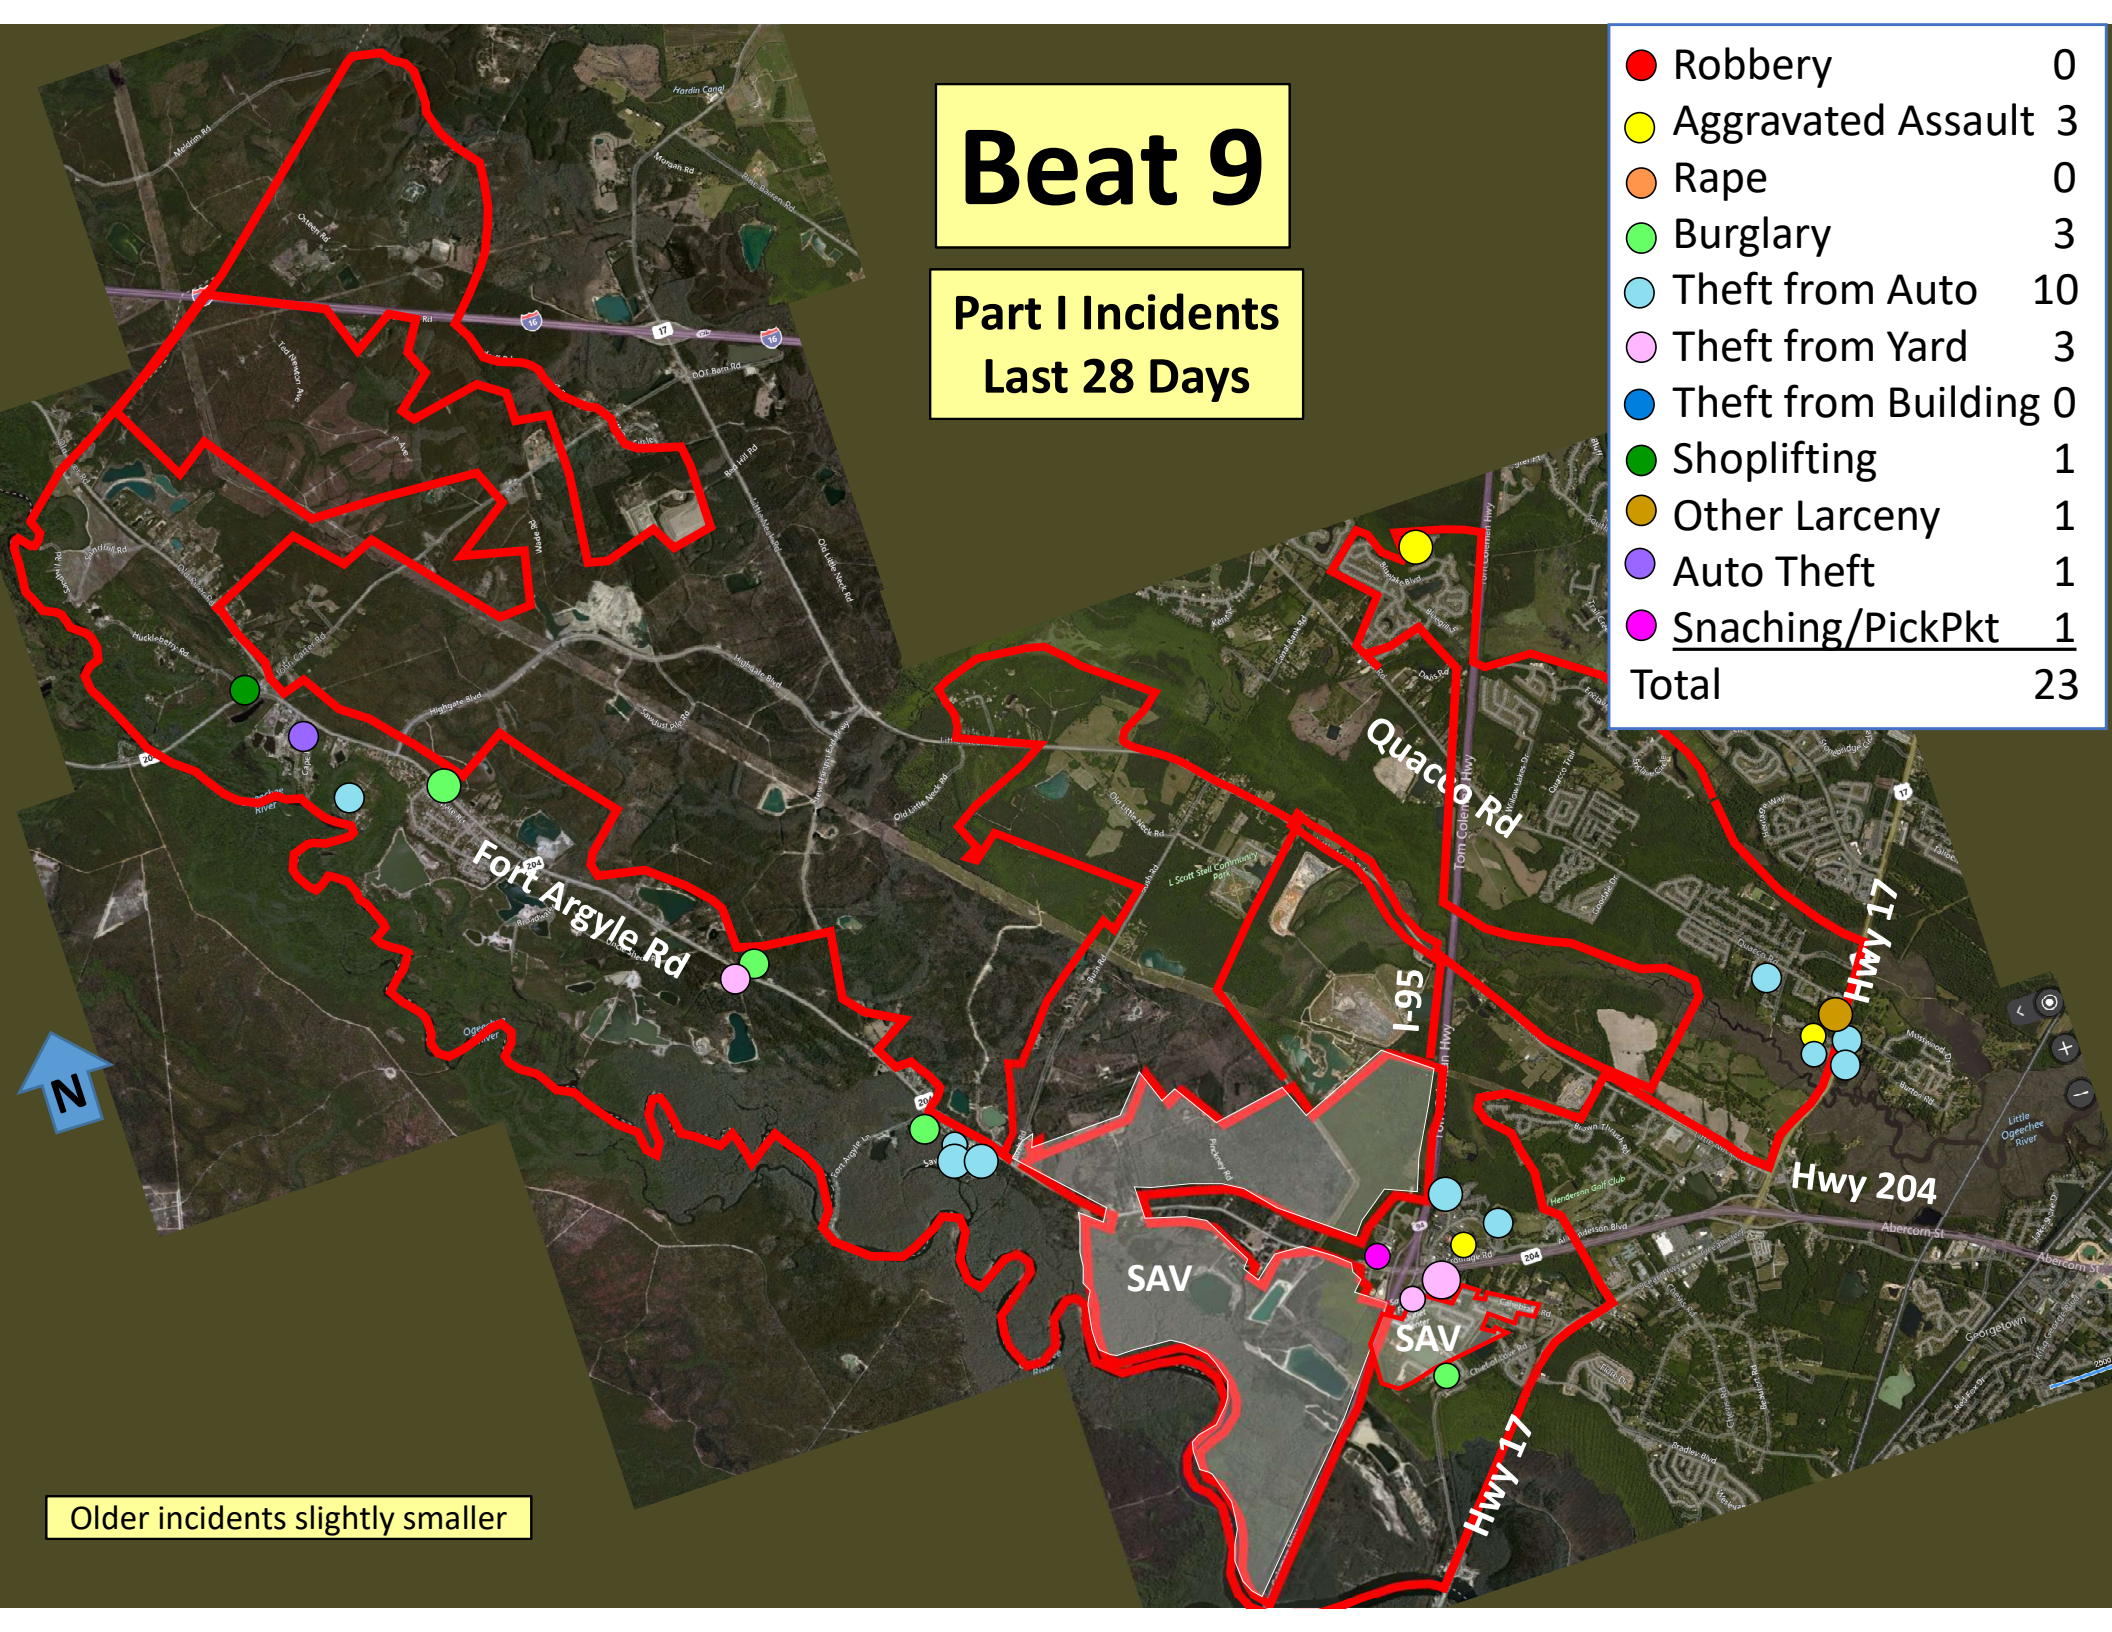

Older incidents slightly smaller

Beat 8

Part I Incidents Last 28 Days

● Robbery	0
● Aggravated Assault	5
● Rape	1
● Burglary	1
● Theft from Auto	5
● Theft from Yard	4
● Theft from Bldg	1
● Shoplifting	5
● Other Larceny	1
● Auto Theft	3
● Sudden Snatching	0
Total	26

Older incidents slightly smaller

Beat 9

Part I Incidents
Last 28 Days

● Robbery	0
● Aggravated Assault	3
● Rape	0
● Burglary	3
● Theft from Auto	10
● Theft from Yard	3
● Theft from Building	0
● Shoplifting	1
● Other Larceny	1
● Auto Theft	1
● Snatching/PickPkt	1
Total	23