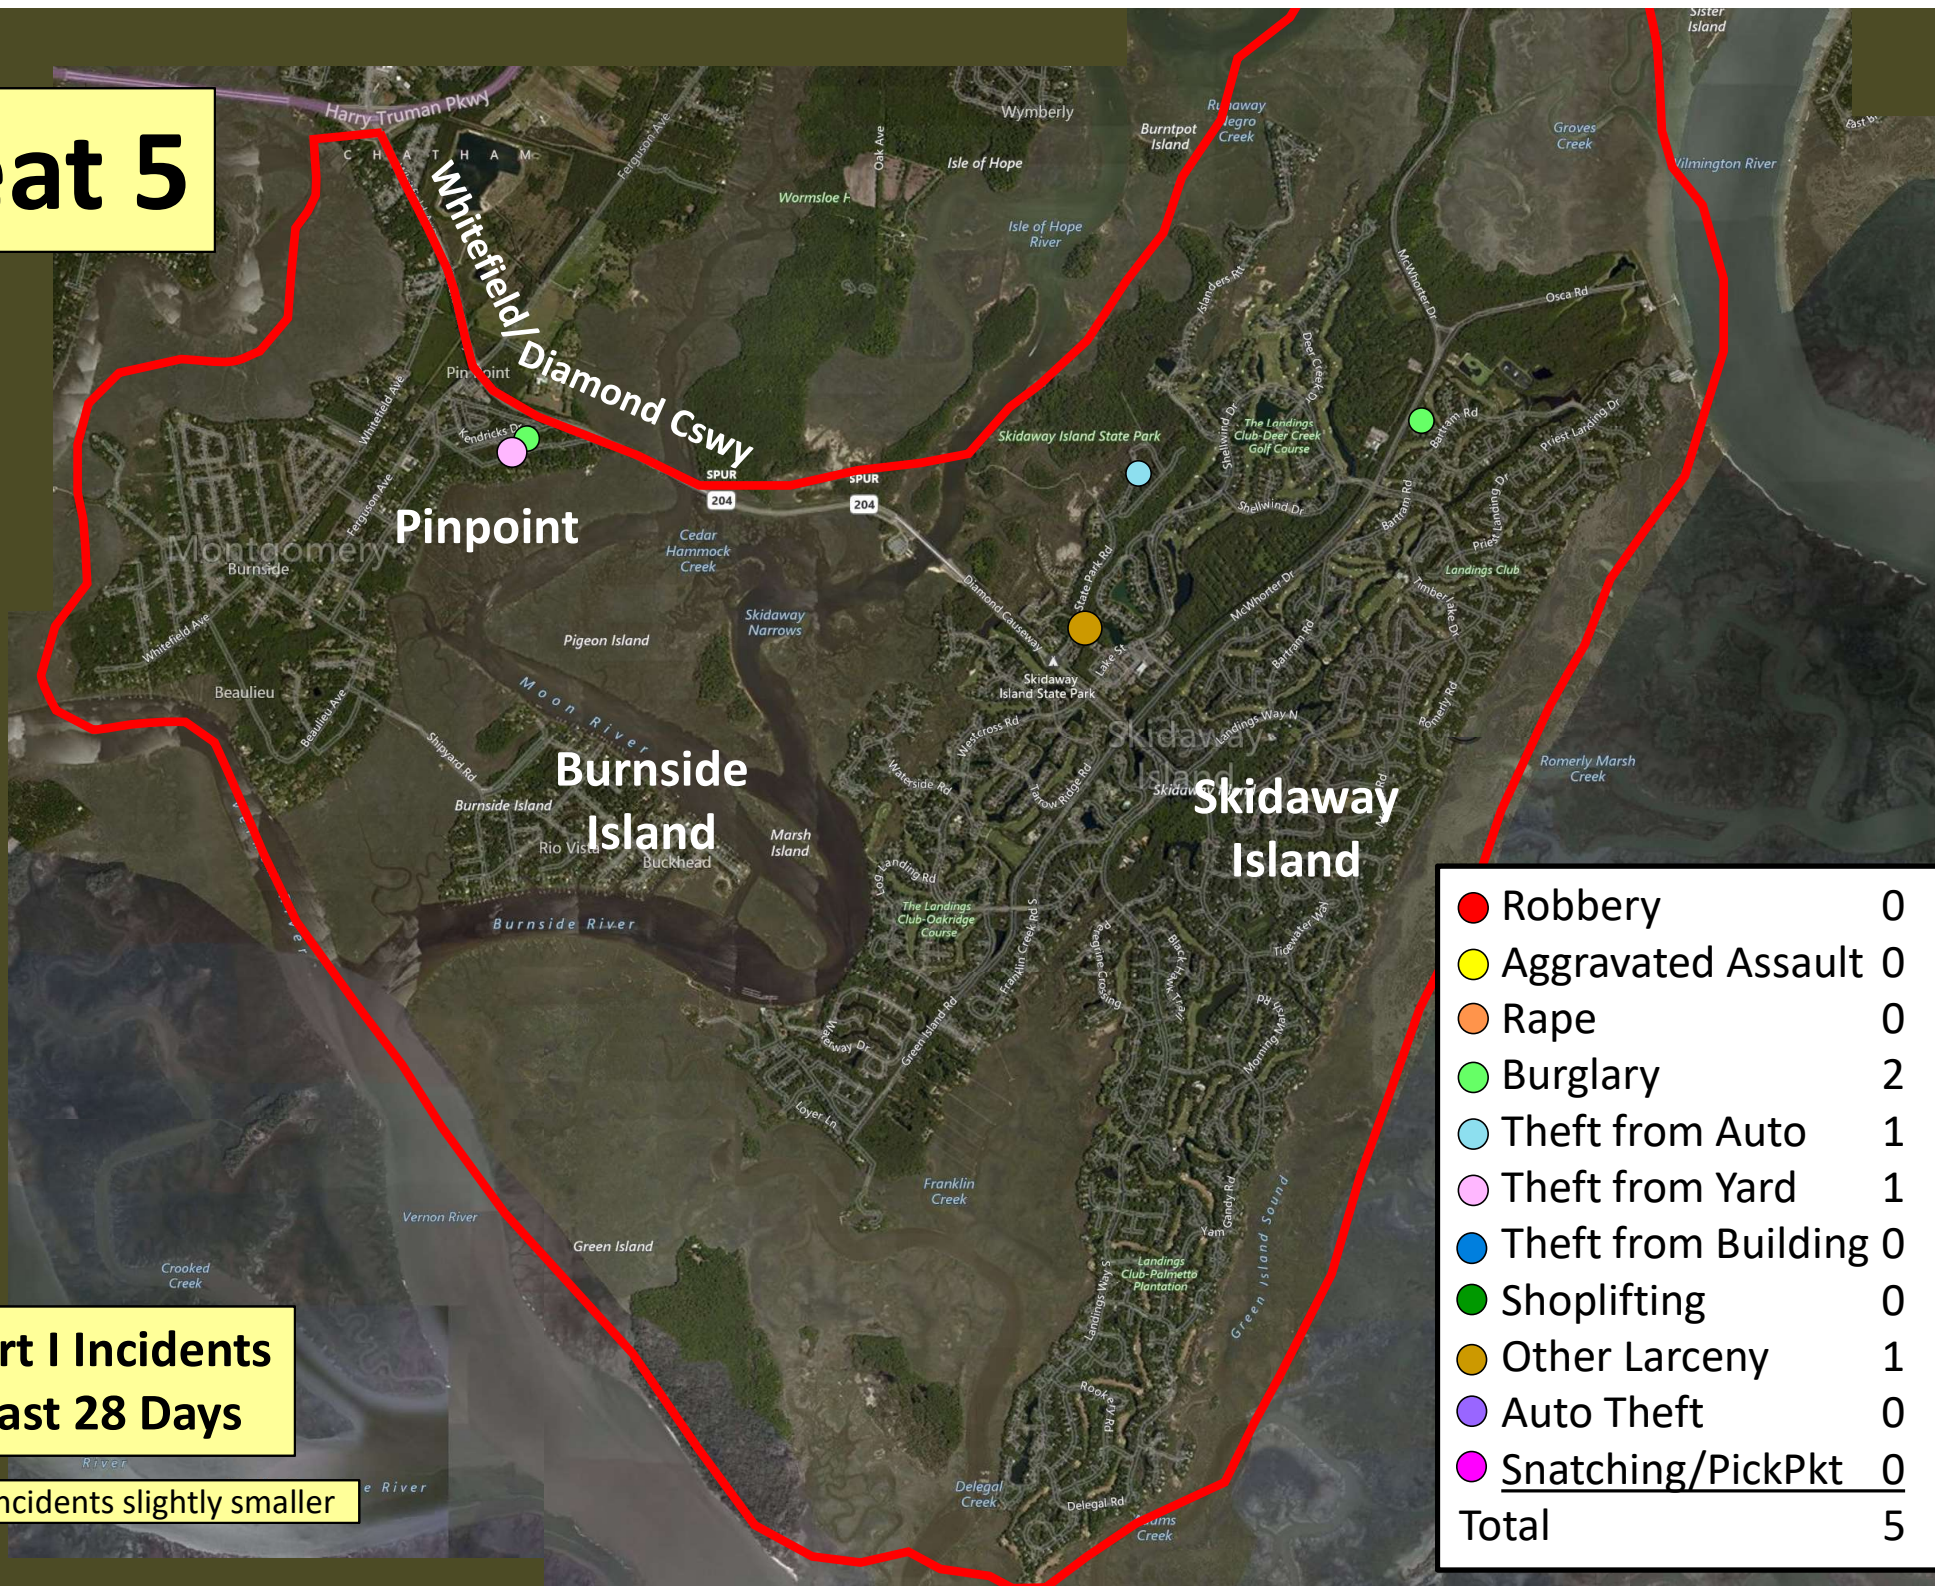

Beat 5

**Part I Incidents
Last 28 Days**

Older incidents slightly smaller

● Robbery	0
● Aggravated Assault	0
● Rape	0
● Burglary	2
● Theft from Auto	1
● Theft from Yard	1
● Theft from Building	0
● Shoplifting	0
● Other Larceny	1
● Auto Theft	0
● Snatching/PickPkt	0
Total	5