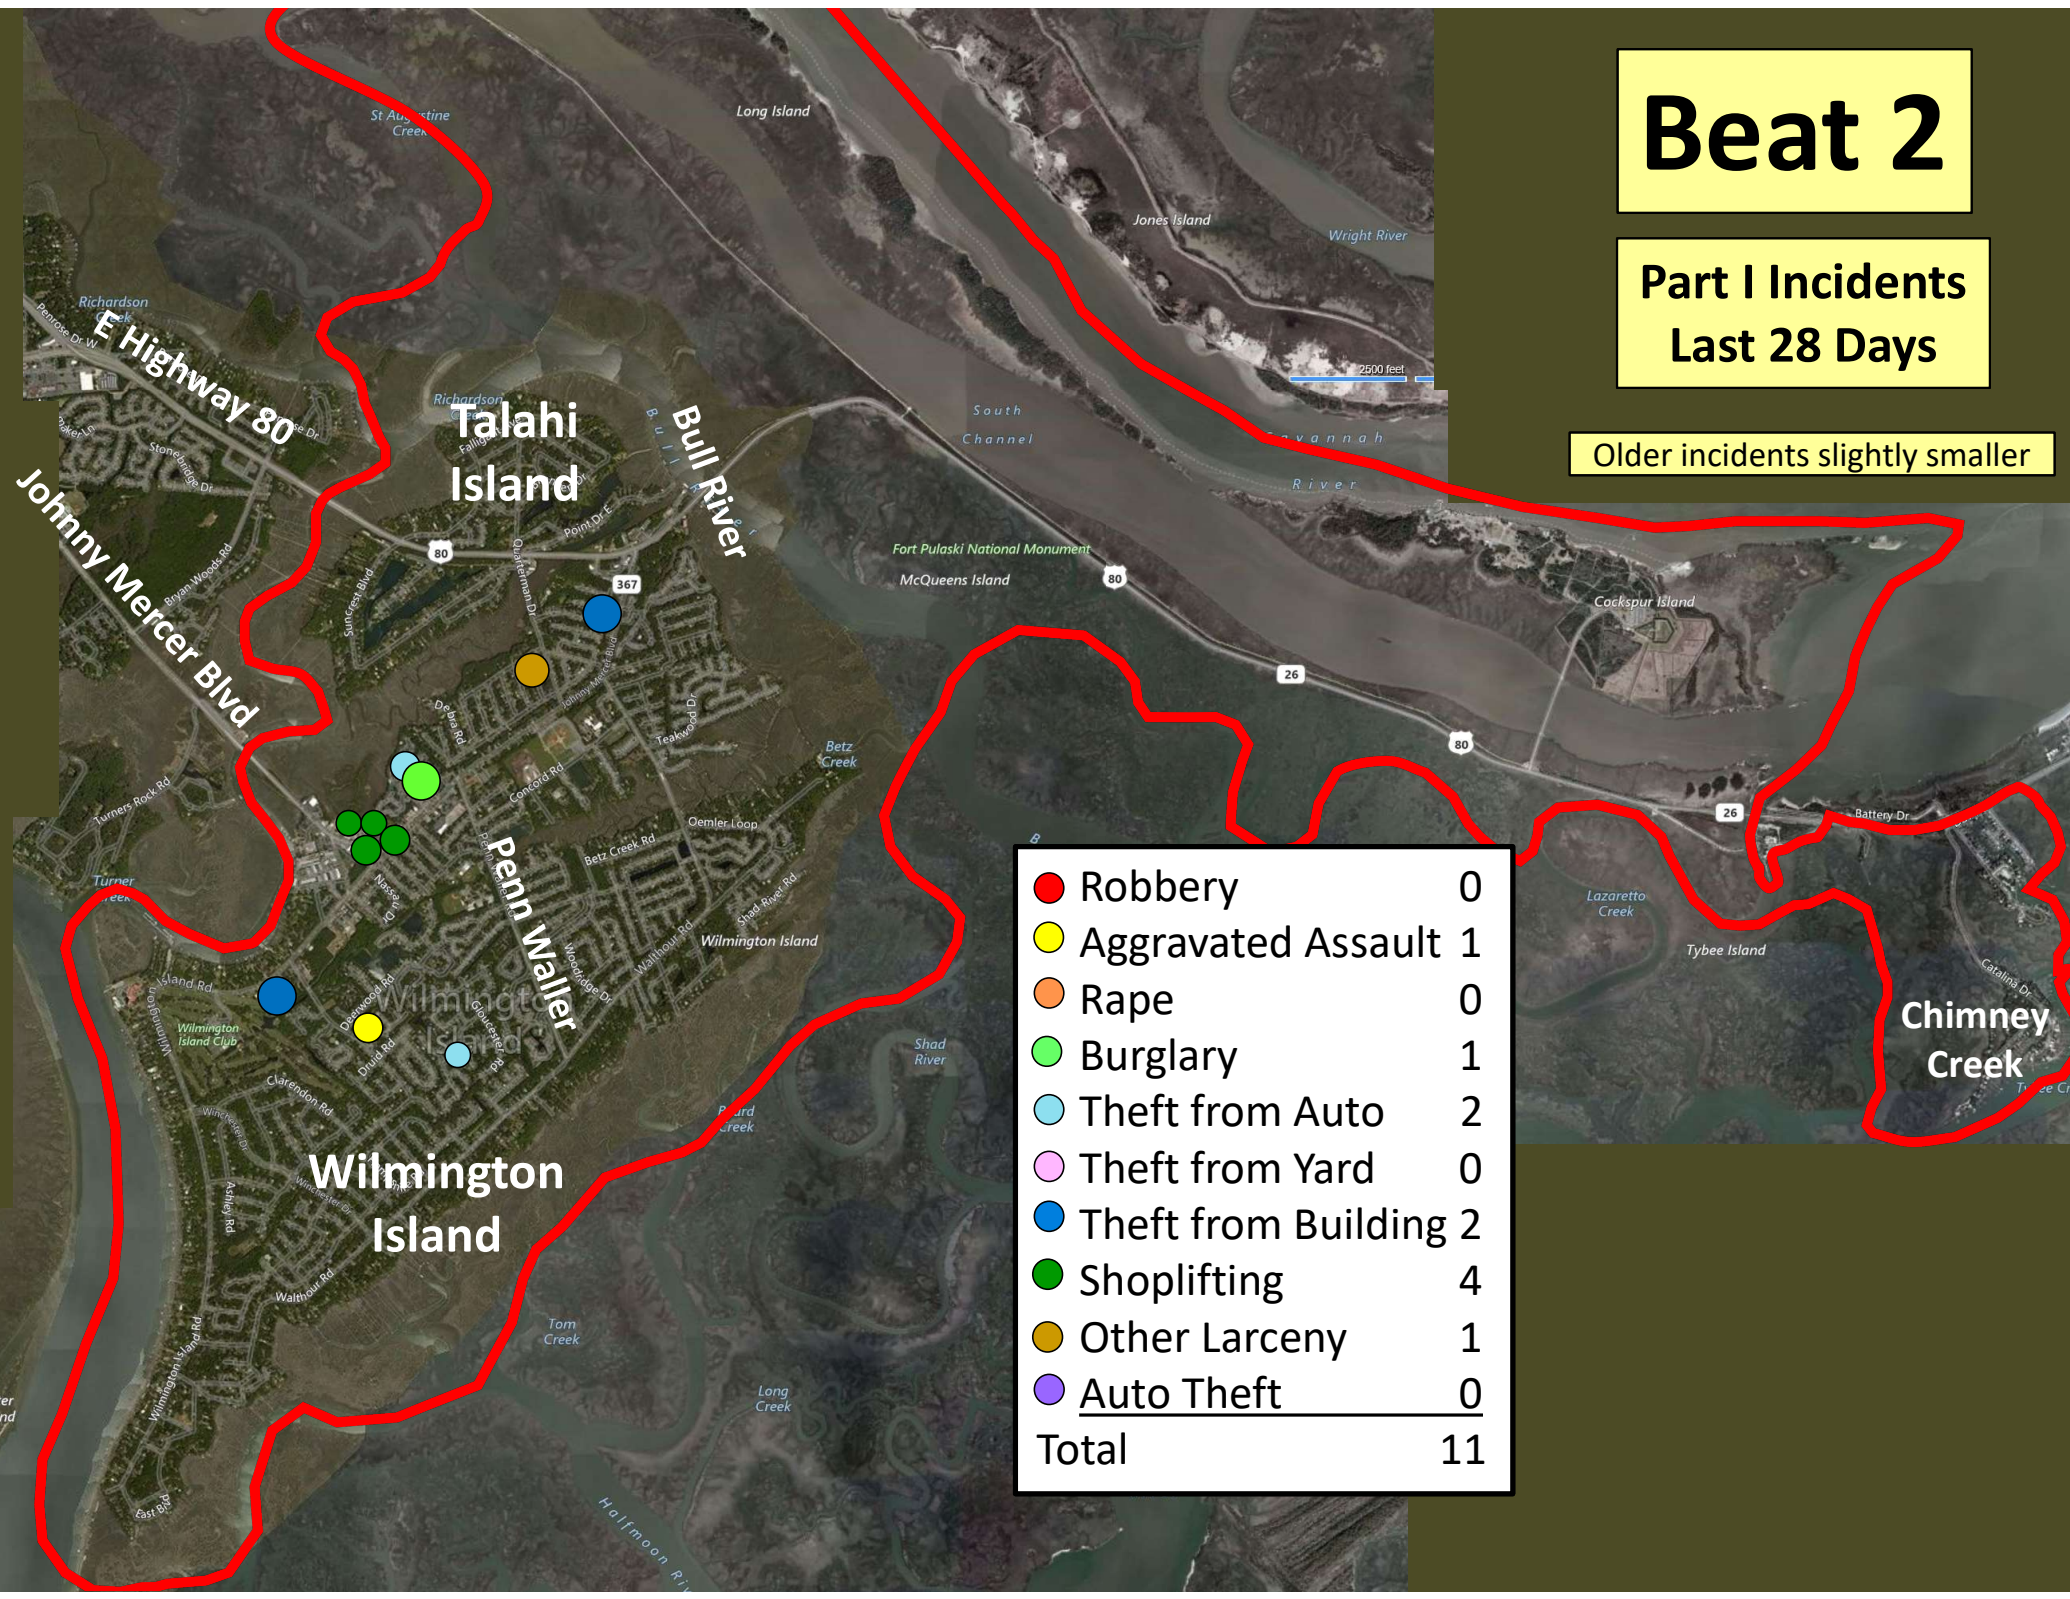

Beat 1

Part I Incidents Last 28 Days

● Robbery	0
● Aggravated Assault	0
● Rape	0
● Burglary	1
● Theft from Auto	1
● Theft from Yard	1
● Theft from Building	1
● Shoplifting	2
● Other Larceny	0
● Auto Theft	0
● Snatching/PickPkt	0
Total	6

Older incidents slightly smaller

Beat 2

Part I Incidents
Last 28 Days

Older incidents slightly smaller

● Robbery	0
● Aggravated Assault	1
● Rape	0
● Burglary	1
● Theft from Auto	2
● Theft from Yard	0
● Theft from Building	2
● Shoplifting	4
● Other Larceny	1
● Auto Theft	0
Total	11

Beat 3

Homicide	1
Robbery	0
Aggravated Assault	0
Rape	2
Burglary	1
Theft from Auto	0
Theft from Yard	1
Theft from Building	1
Shoplifting	1
Other Larceny	0
Auto Theft	1
Total	8

Part I Incidents Last 28 Days

Older incidents slightly smaller

Beat 4

Part I Incidents
Last 28 Days

● Sudden Snatching	0
● Robbery	0
● Aggravated Assault	0
● Rape	0
● Burglary	1
● Theft from Auto	2
● Theft from Yard	1
● Theft from Building	1
● Shoplifting	2
● Other Larceny	0
● Auto Theft	0
Total	7