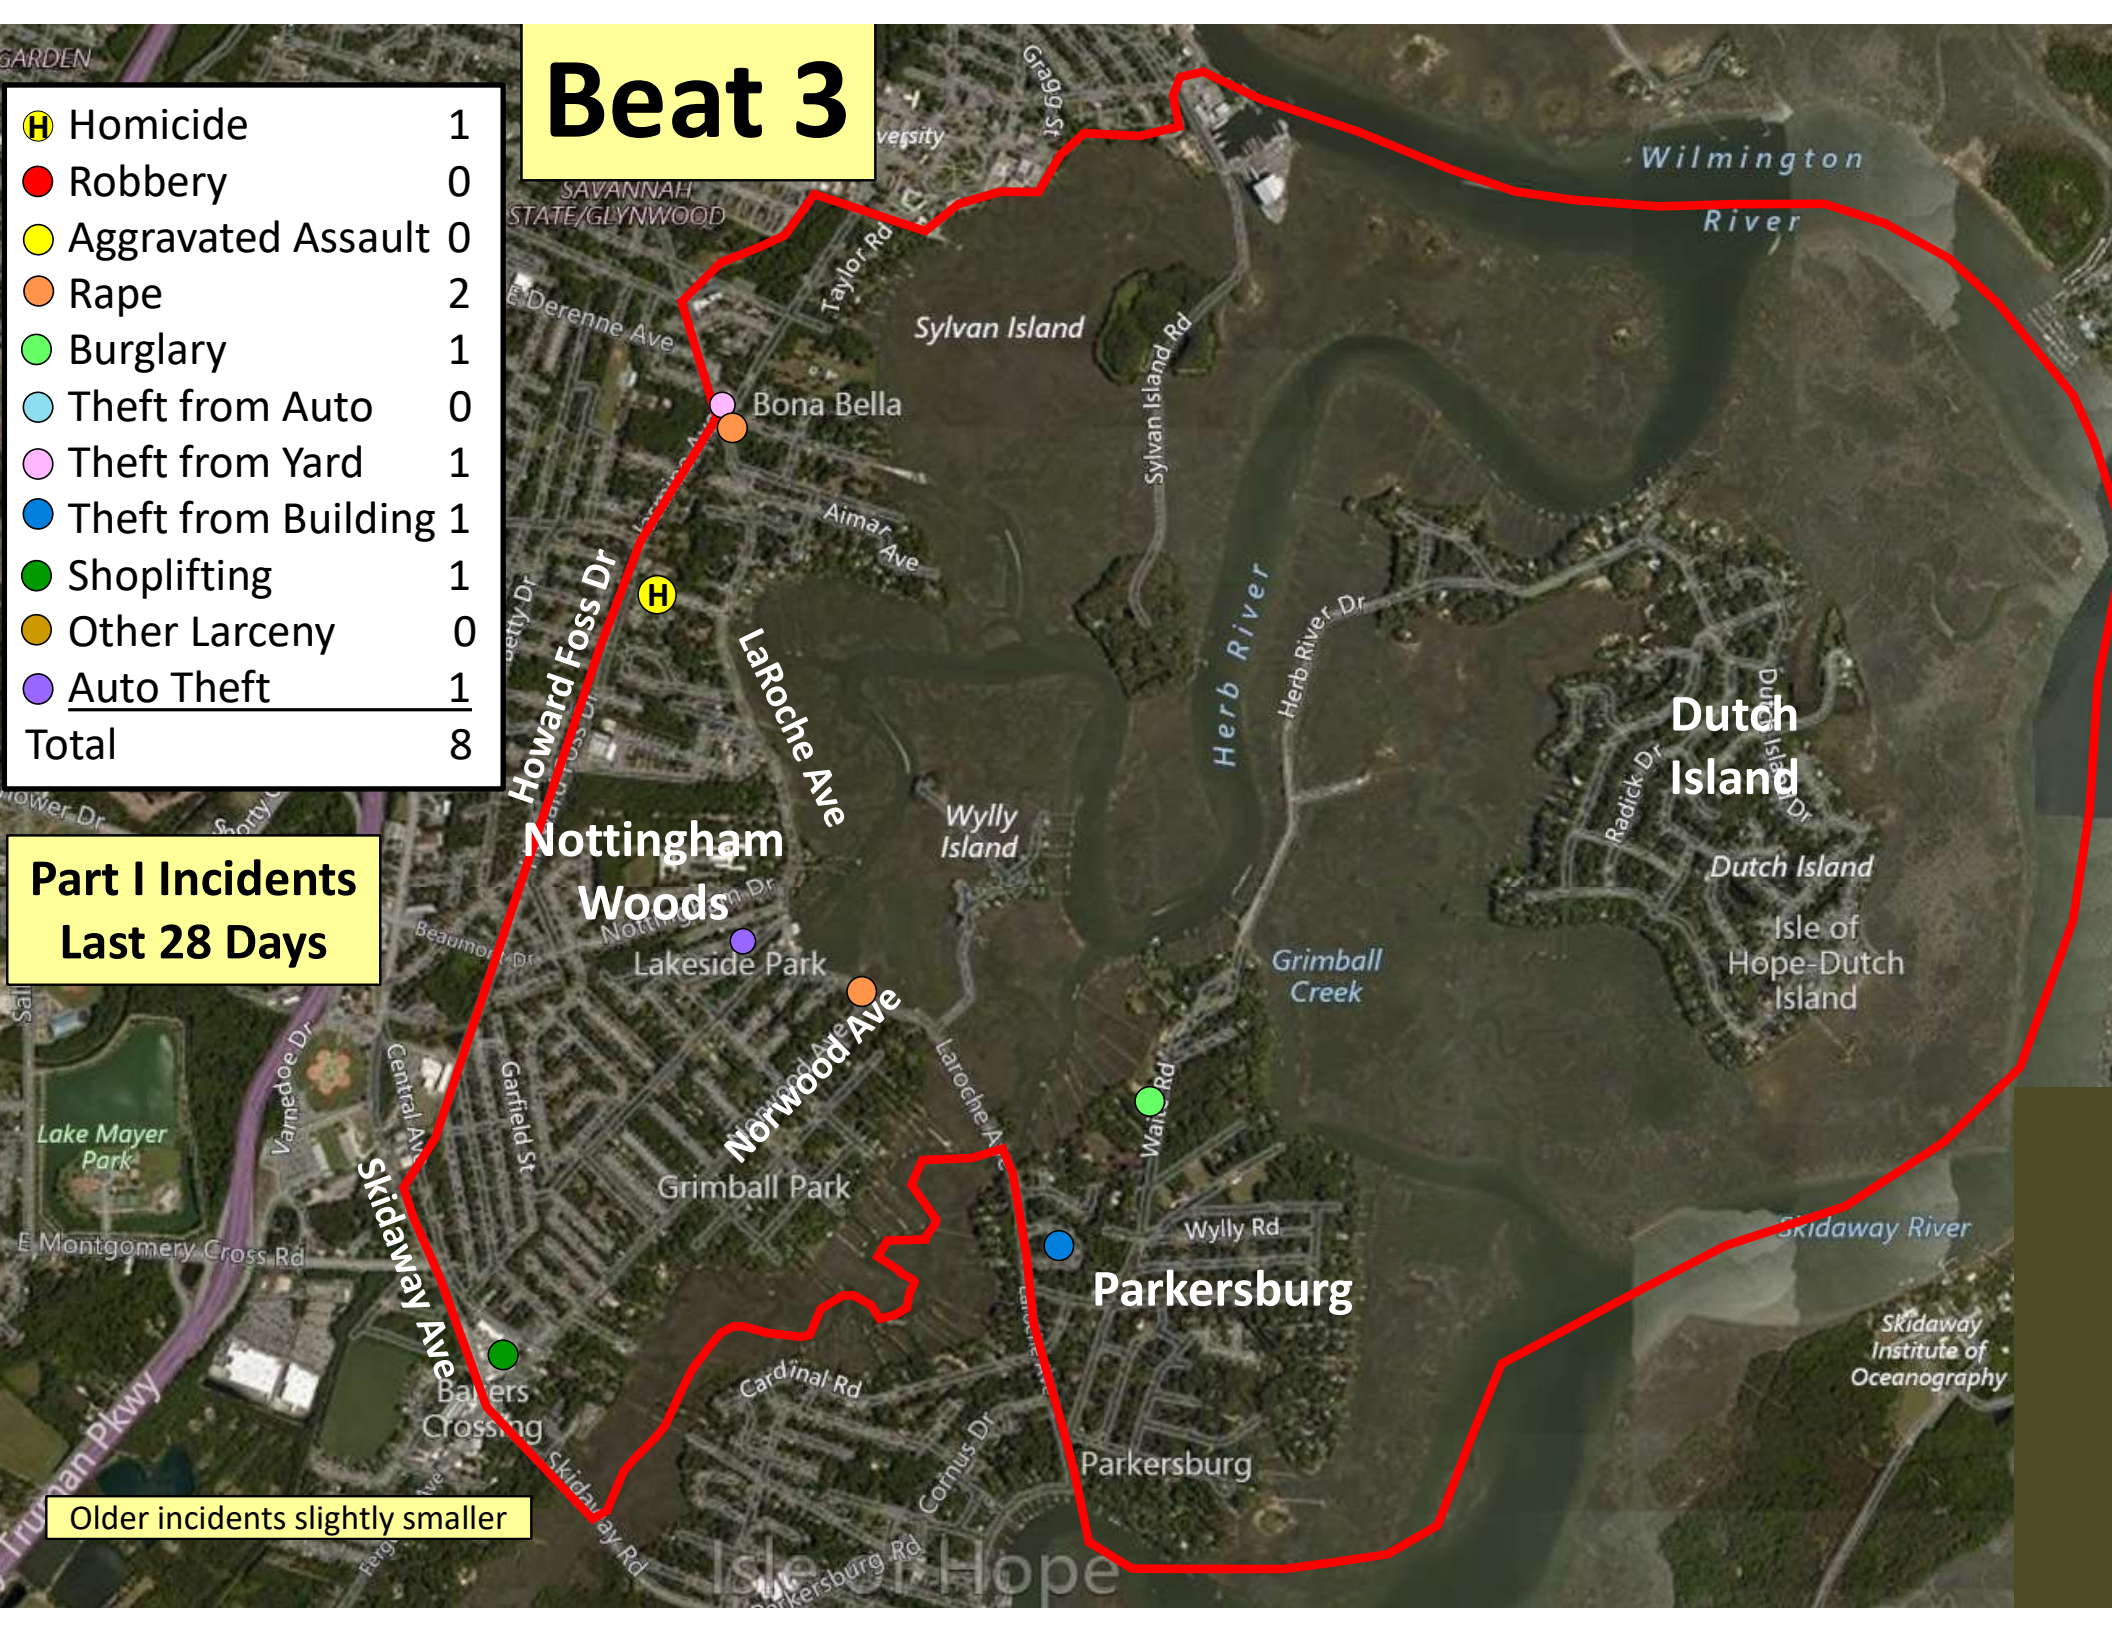

Older incidents slightly smaller

Beat 2

Part I Incidents
Last 28 Days

Older incidents slightly smaller

● Robbery	0
● Aggravated Assault	1
● Rape	0
● Burglary	1
● Theft from Auto	2
● Theft from Yard	0
● Theft from Building	2
● Shoplifting	4
● Other Larceny	1
● Auto Theft	0
Total	11

Beat 3

Homicide	1
Robbery	0
Aggravated Assault	0
Rape	2
Burglary	1
Theft from Auto	0
Theft from Yard	1
Theft from Building	1
Shoplifting	1
Other Larceny	0
Auto Theft	1
Total	8

Part I Incidents Last 28 Days