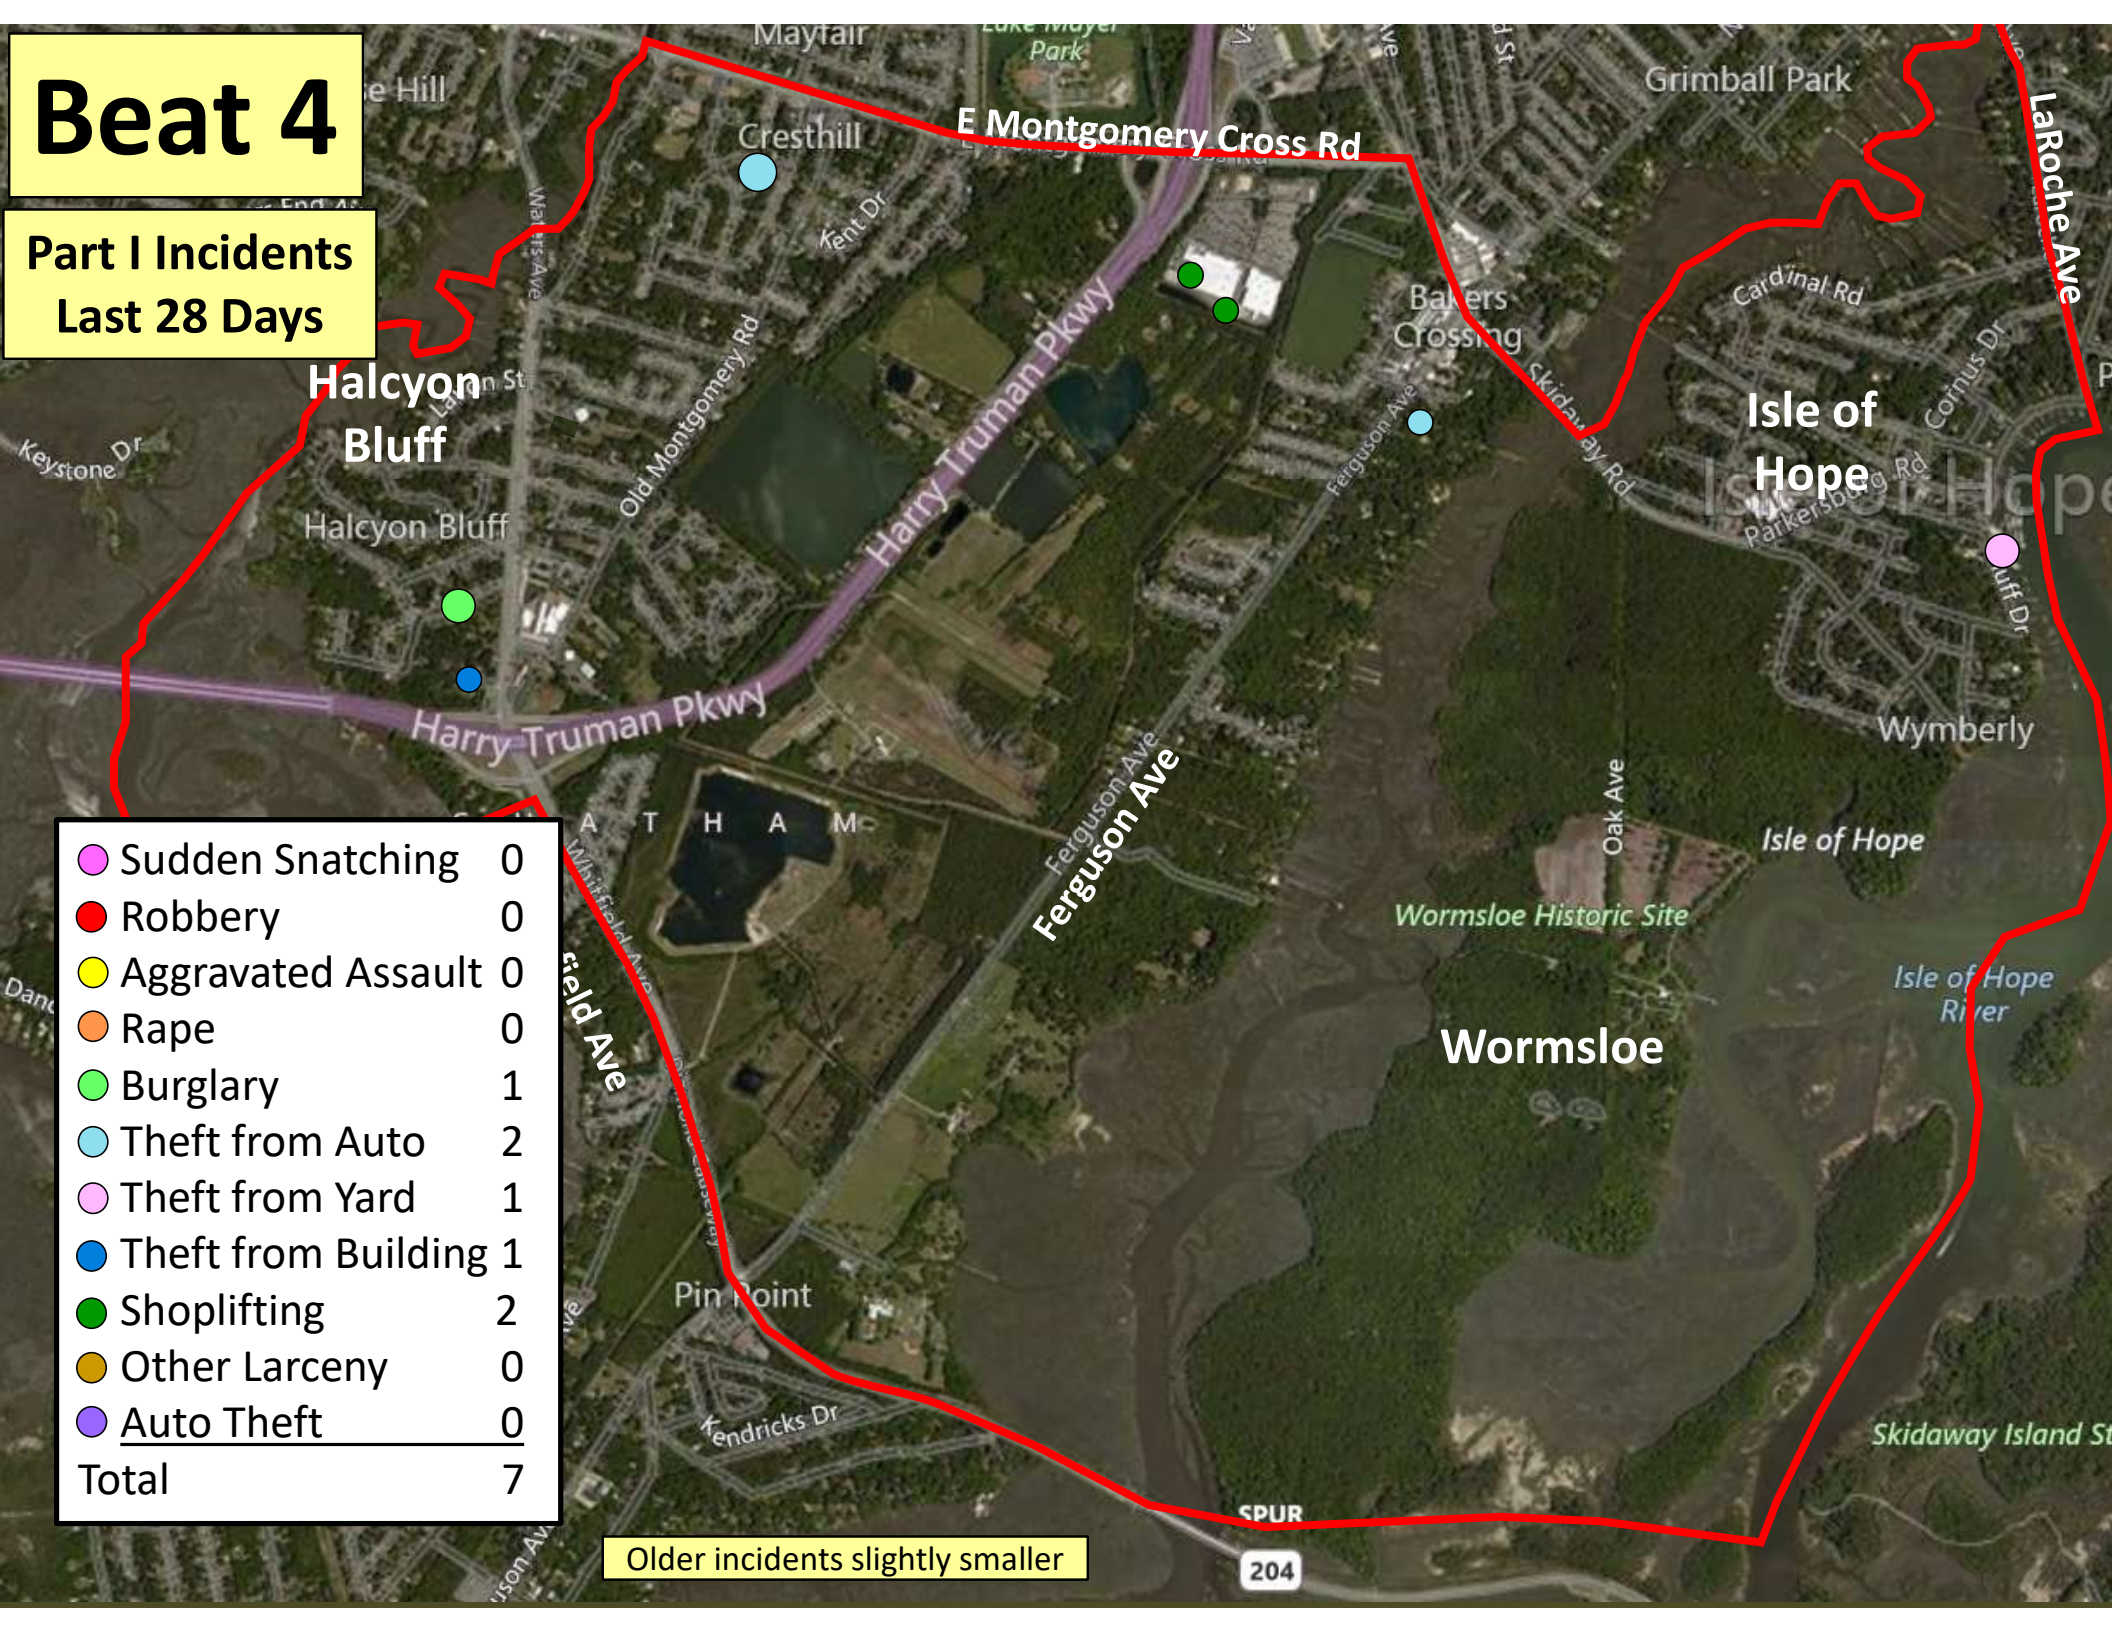

Beat 4

Part I Incidents
Last 28 Days

● Sudden Snatching	0
● Robbery	0
● Aggravated Assault	0
● Rape	0
● Burglary	1
● Theft from Auto	2
● Theft from Yard	1
● Theft from Building	1
● Shoplifting	2
● Other Larceny	0
● Auto Theft	0
Total	7

Older incidents slightly smaller