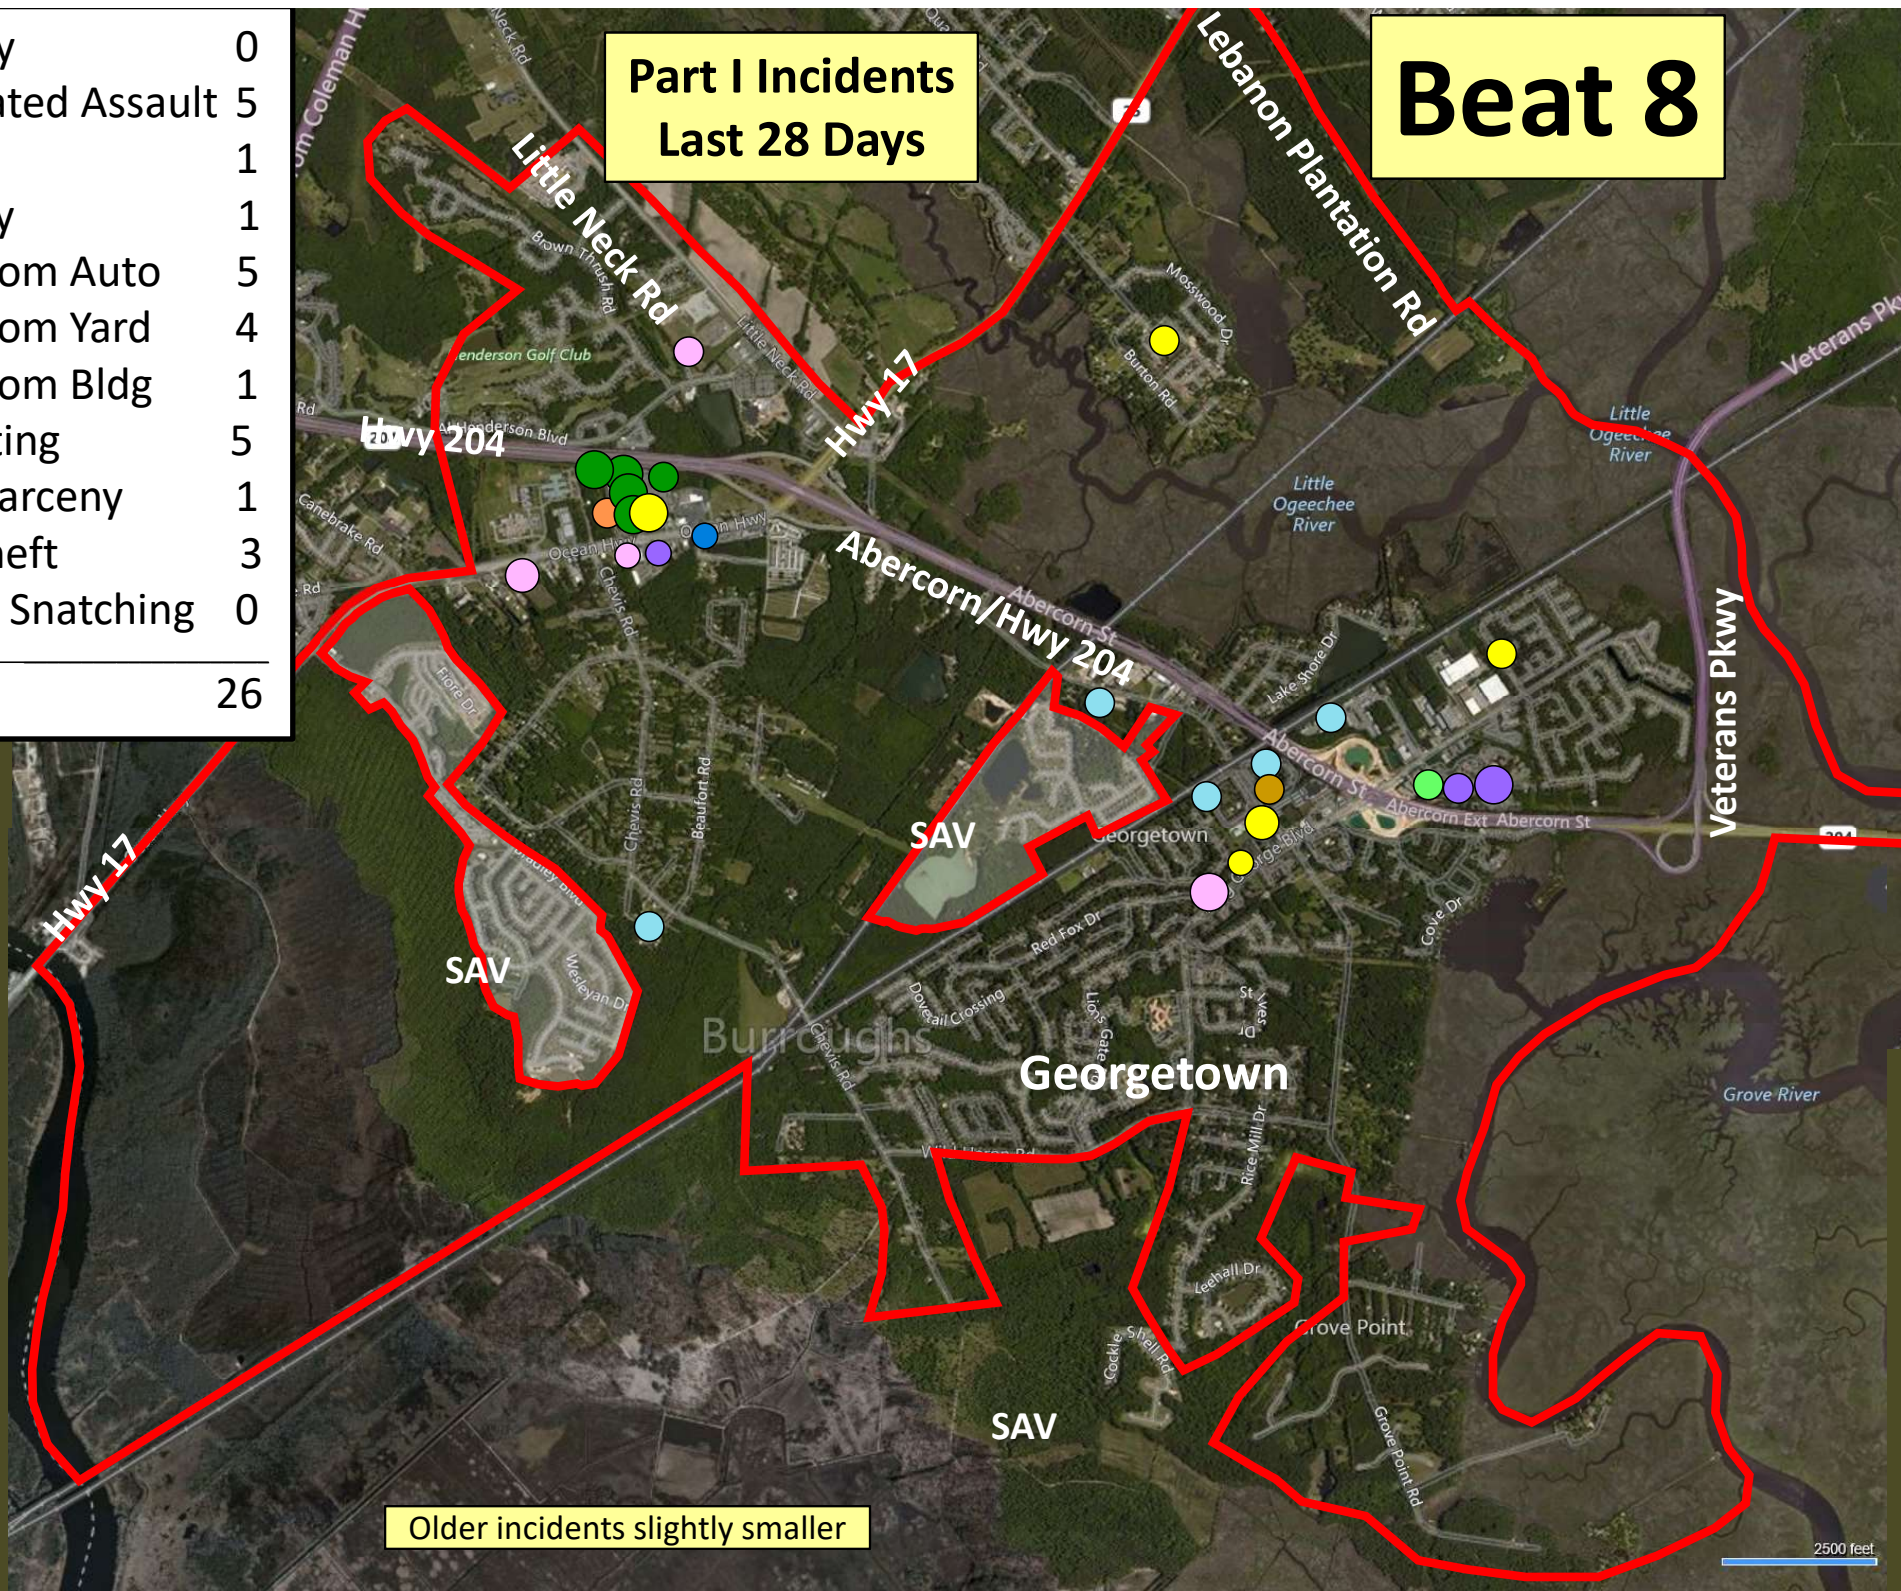

Older incidents slightly smaller

Beat 7

Part I Incidents
Last 28 Days

● Robbery	0
● Aggravated Assault	3
● Rape	1
● Burglary	1
● Theft from Auto	16
● Theft from Yard	2
● Theft from Building	2
● Shoplifting	5
● Other Larceny	0
● Auto Theft	3
● Snatching/PickPkt	0
Total	33

Older incidents slightly smaller

Beat 8

Part I Incidents Last 28 Days

● Robbery	0
● Aggravated Assault	5
● Rape	1
● Burglary	1
● Theft from Auto	5
● Theft from Yard	4
● Theft from Bldg	1
● Shoplifting	5
● Other Larceny	1
● Auto Theft	3
● Sudden Snatching	0
Total	26