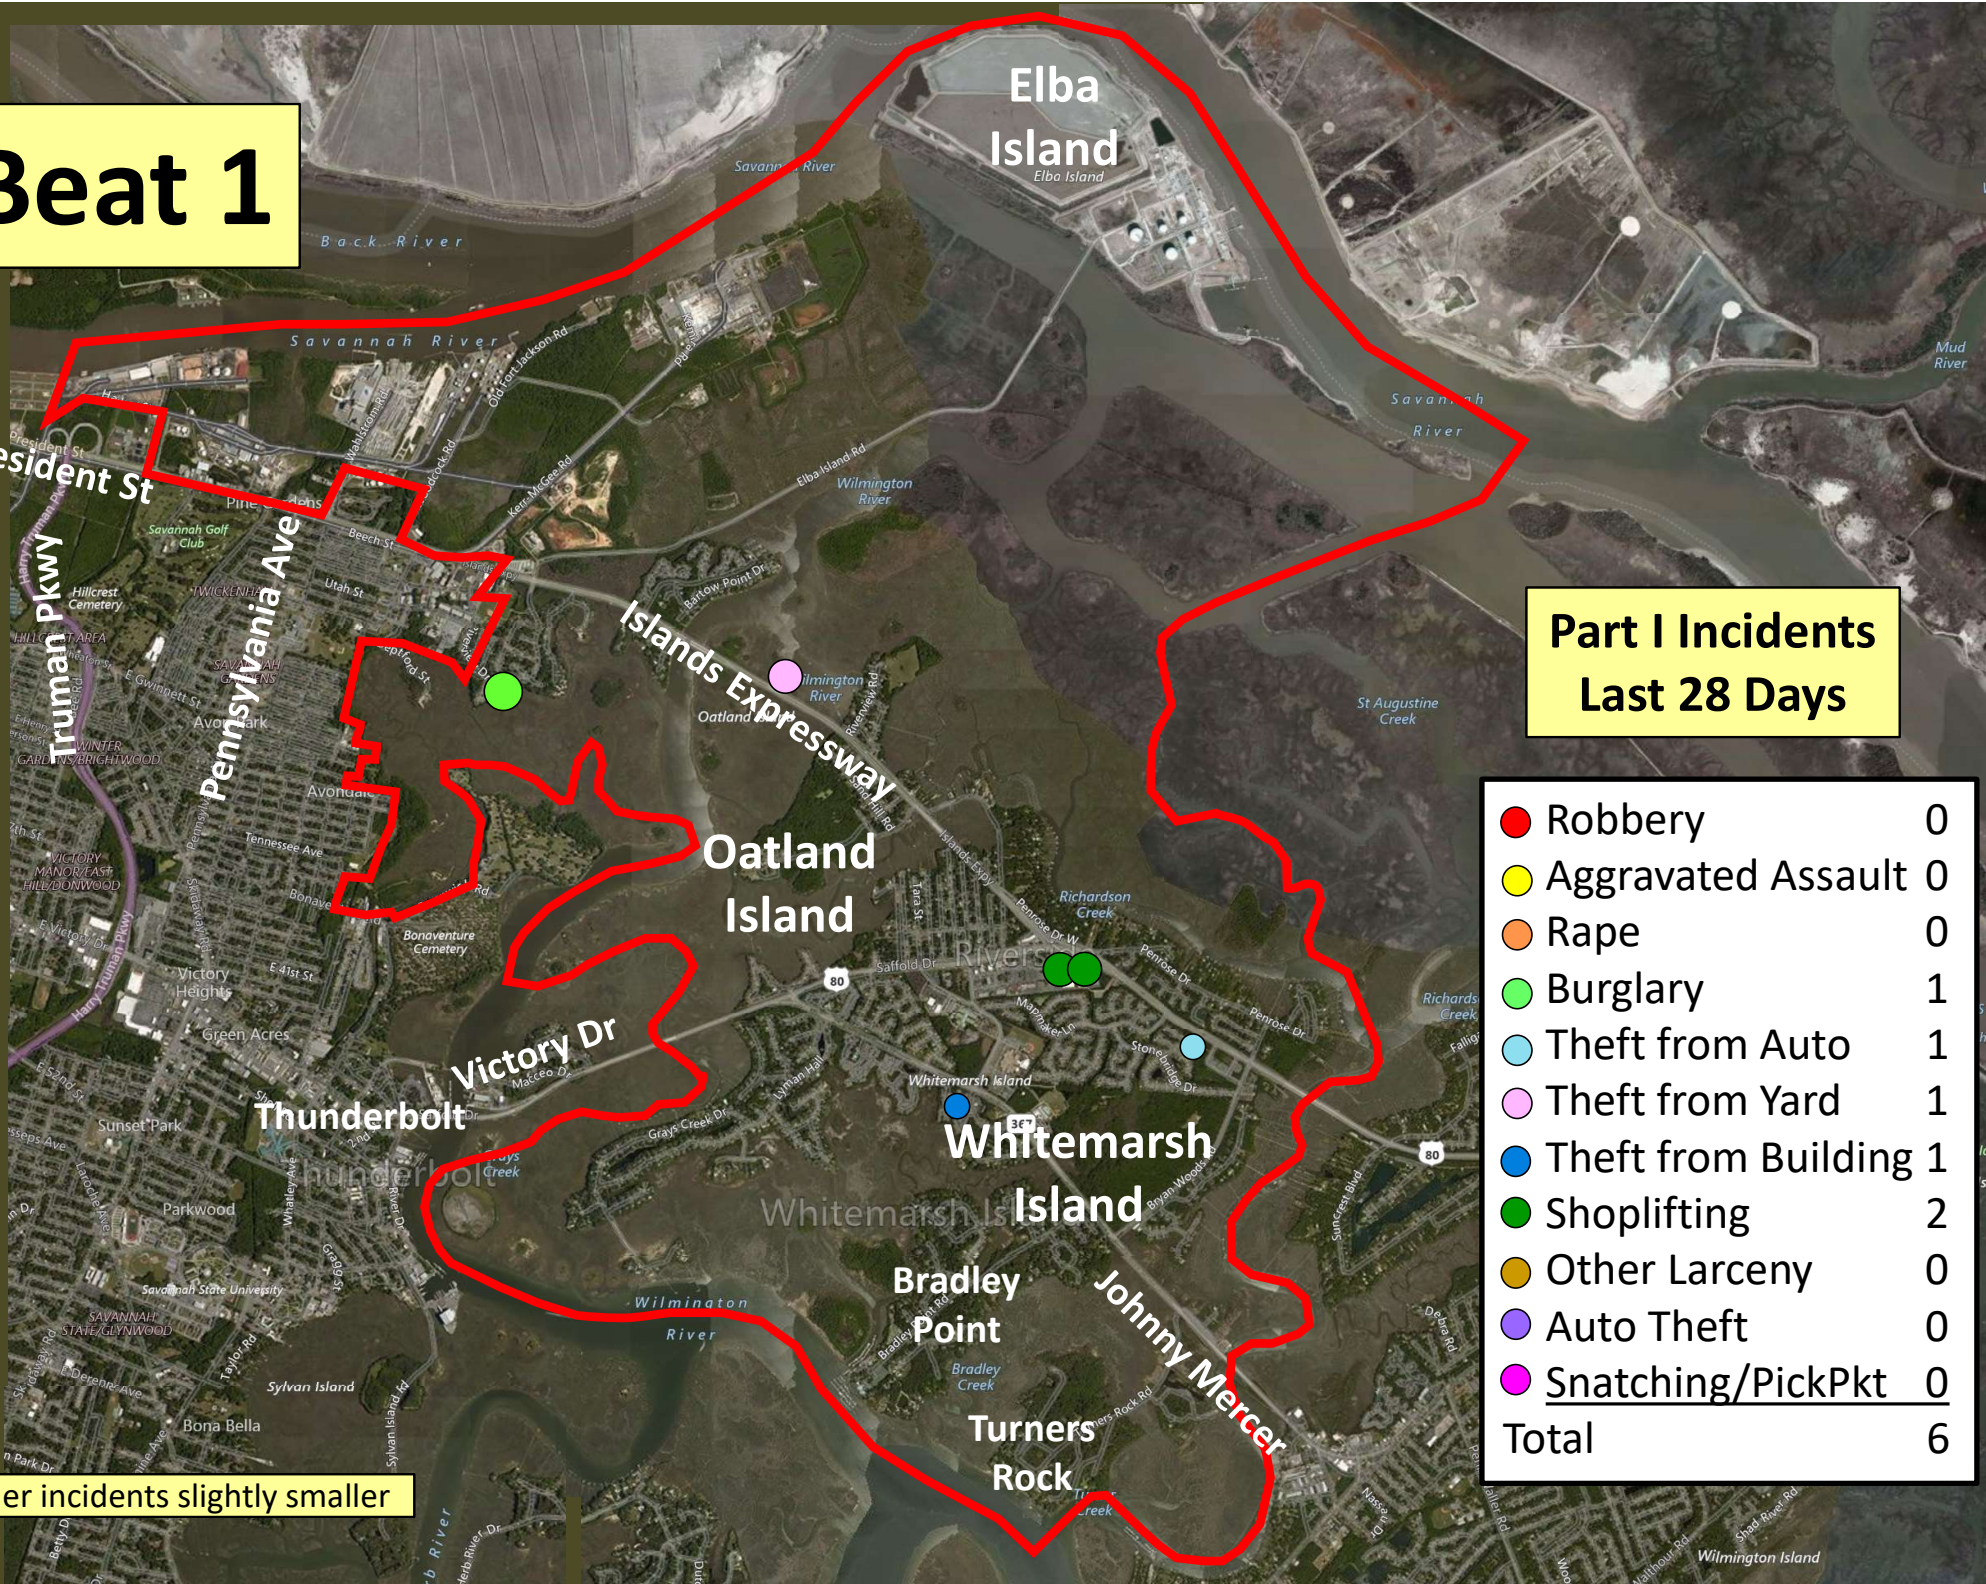

Beat 1

Part I Incidents Last 28 Days

● Robbery	0
● Aggravated Assault	0
● Rape	0
● Burglary	1
● Theft from Auto	1
● Theft from Yard	1
● Theft from Building	1
● Shoplifting	2
● Other Larceny	0
● Auto Theft	0
● Snatching/PickPkt	0
Total	6

Older incidents slightly smaller

Beat 2

Part I Incidents
Last 28 Days

Older incidents slightly smaller

● Robbery	0
● Aggravated Assault	1
● Rape	0
● Burglary	1
● Theft from Auto	2
● Theft from Yard	0
● Theft from Building	2
● Shoplifting	4
● Other Larceny	1
● Auto Theft	0
Total	11

Beat 3

Homicide	1
Robbery	0
Aggravated Assault	0
Rape	2
Burglary	1
Theft from Auto	0
Theft from Yard	1
Theft from Building	1
Shoplifting	1
Other Larceny	0
Auto Theft	1
Total	8

Part I Incidents Last 28 Days