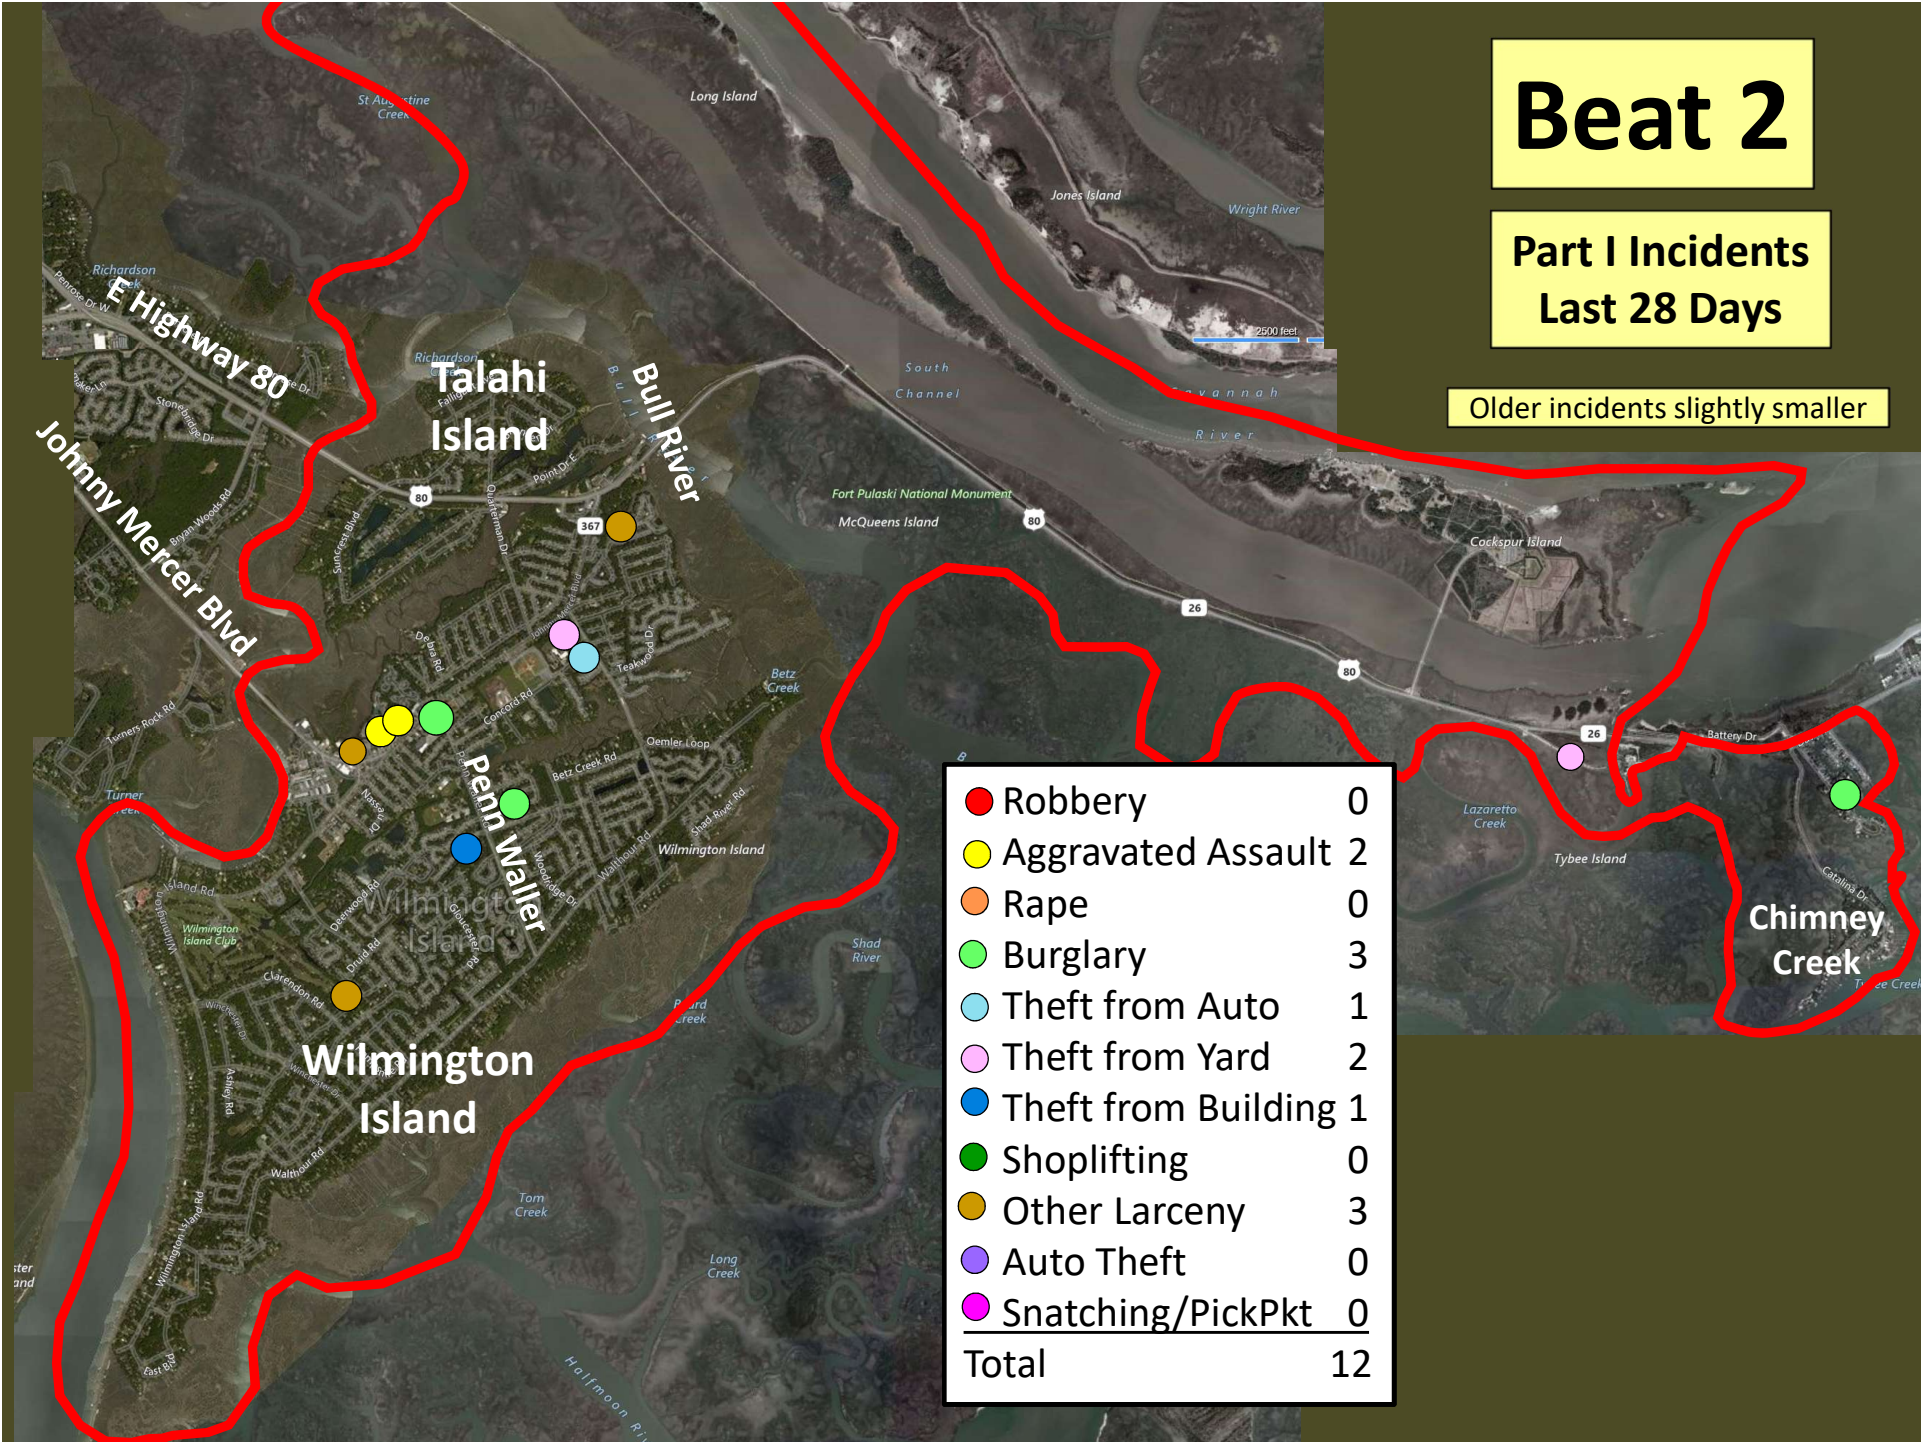

Beat 1

Part I Incidents Last 28 Days

● Robbery	0
● Aggravated Assault	1
● Rape	1
● Burglary	0
● Theft from Auto	1
● Theft from Yard	0
● Theft from Building	0
● Shoplifting	1
● Other Larceny	1
● Auto Theft	0
● Snatching/PickPkt	0
Total	5

Older incidents slightly smaller

Beat 2

Part I Incidents
Last 28 Days

Older incidents slightly smaller

● Robbery	0
● Aggravated Assault	2
● Rape	0
● Burglary	3
● Theft from Auto	1
● Theft from Yard	2
● Theft from Building	1
● Shoplifting	0
● Other Larceny	3
● Auto Theft	0
● Snatching/PickPkt	0
Total	12

Part I Incidents Last 28 Days

Older incidents slightly smaller

Beat 4

Part I Incidents
Last 28 Days

Aggravated Assault	0
Rape	1
Burglary	1
Theft from Auto	1
Theft from Yard	1
Theft from Building	2
Shoplifting	7
Other Larceny	2
Auto Theft	0
Snatching/PickPkt	0
Total	15

**Part I Incidents
Last 28 Days**

Beat 8

Older incidents slightly smaller

Beat 9

Part I Incidents Last 28 Days

Note: The Enclave subdivision is now in Beat 7

● Robbery	0
● Aggravated Assault	3
● Rape	0
● Burglary	5
● Theft from Auto	7
● Theft from Yard	2
● Theft from Building	3
● Shoplifting	0
● Other Larceny	3
● Auto Theft	4
● Snatching/PickPkt	0
Total	27