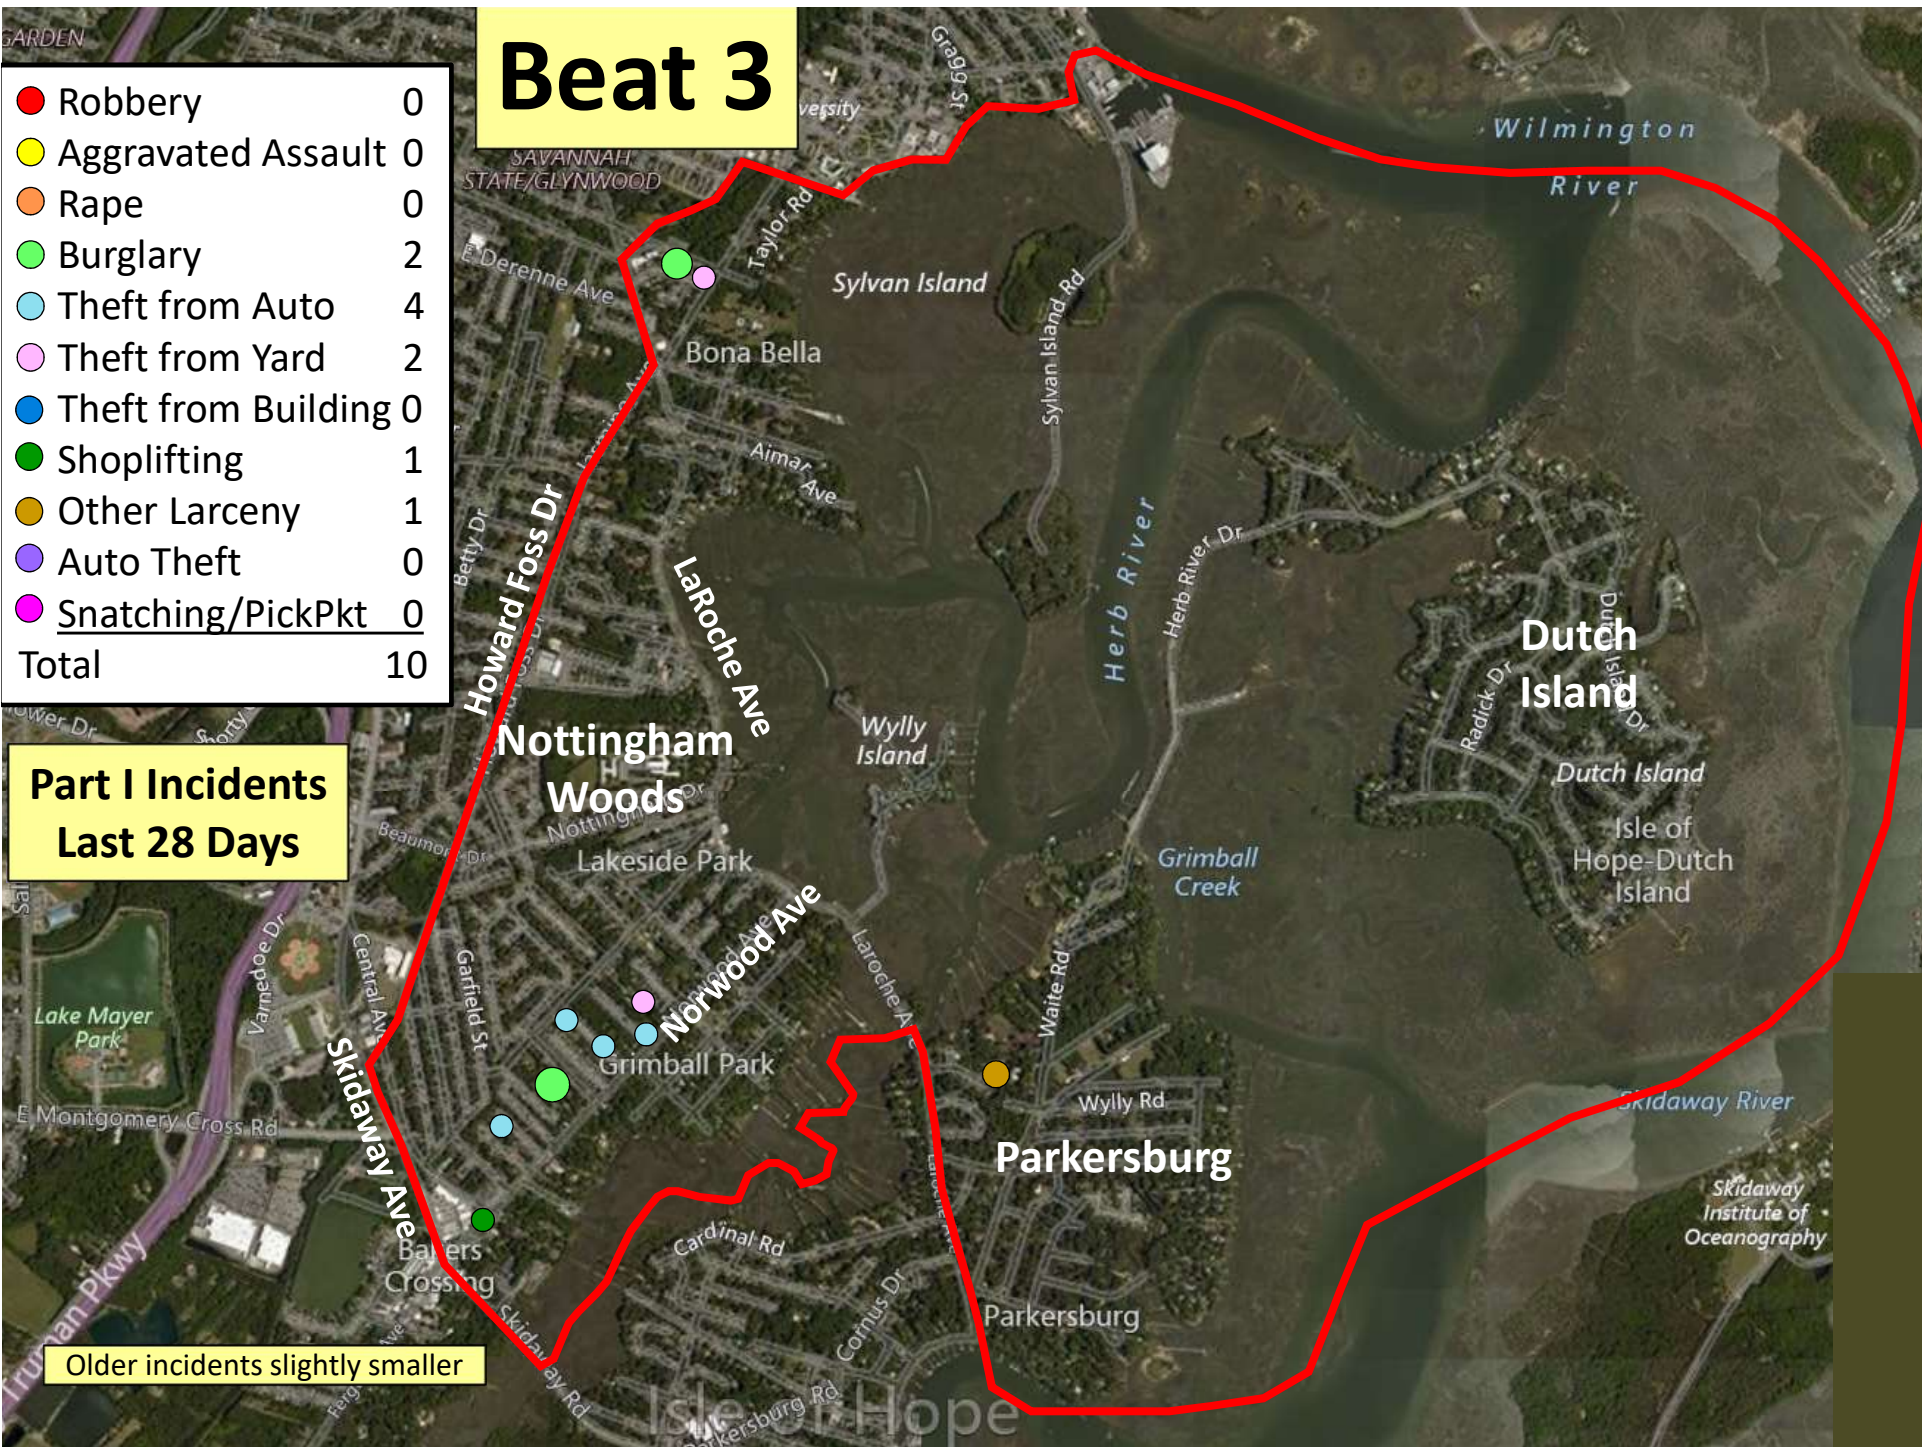

Beat 1

Part I Incidents Last 28 Days

● Robbery	0
● Aggravated Assault	1
● Rape	1
● Burglary	0
● Theft from Auto	1
● Theft from Yard	0
● Theft from Building	0
● Shoplifting	1
● Other Larceny	1
● Auto Theft	0
● Snatching/PickPkt	0
Total	5

Older incidents slightly smaller

Beat 2

Part I Incidents
Last 28 Days

Older incidents slightly smaller

● Robbery	0
● Aggravated Assault	2
● Rape	0
● Burglary	3
● Theft from Auto	1
● Theft from Yard	2
● Theft from Building	1
● Shoplifting	0
● Other Larceny	3
● Auto Theft	0
● Snatching/PickPkt	0
Total	12

Beat 3

● Robbery	0
● Aggravated Assault	0
● Rape	0
● Burglary	2
● Theft from Auto	4
● Theft from Yard	2
● Theft from Building	0
● Shoplifting	1
● Other Larceny	1
● Auto Theft	0
● Snatching/PickPkt	0
Total	10

Part I Incidents Last 28 Days

Older incidents slightly smaller

Beat 4

Part I Incidents
Last 28 Days

Aggravated Assault	0
Rape	1
Burglary	1
Theft from Auto	1
Theft from Yard	1
Theft from Building	2
Shoplifting	7
Other Larceny	2
Auto Theft	0
Snatching/PickPkt	0
Total	15