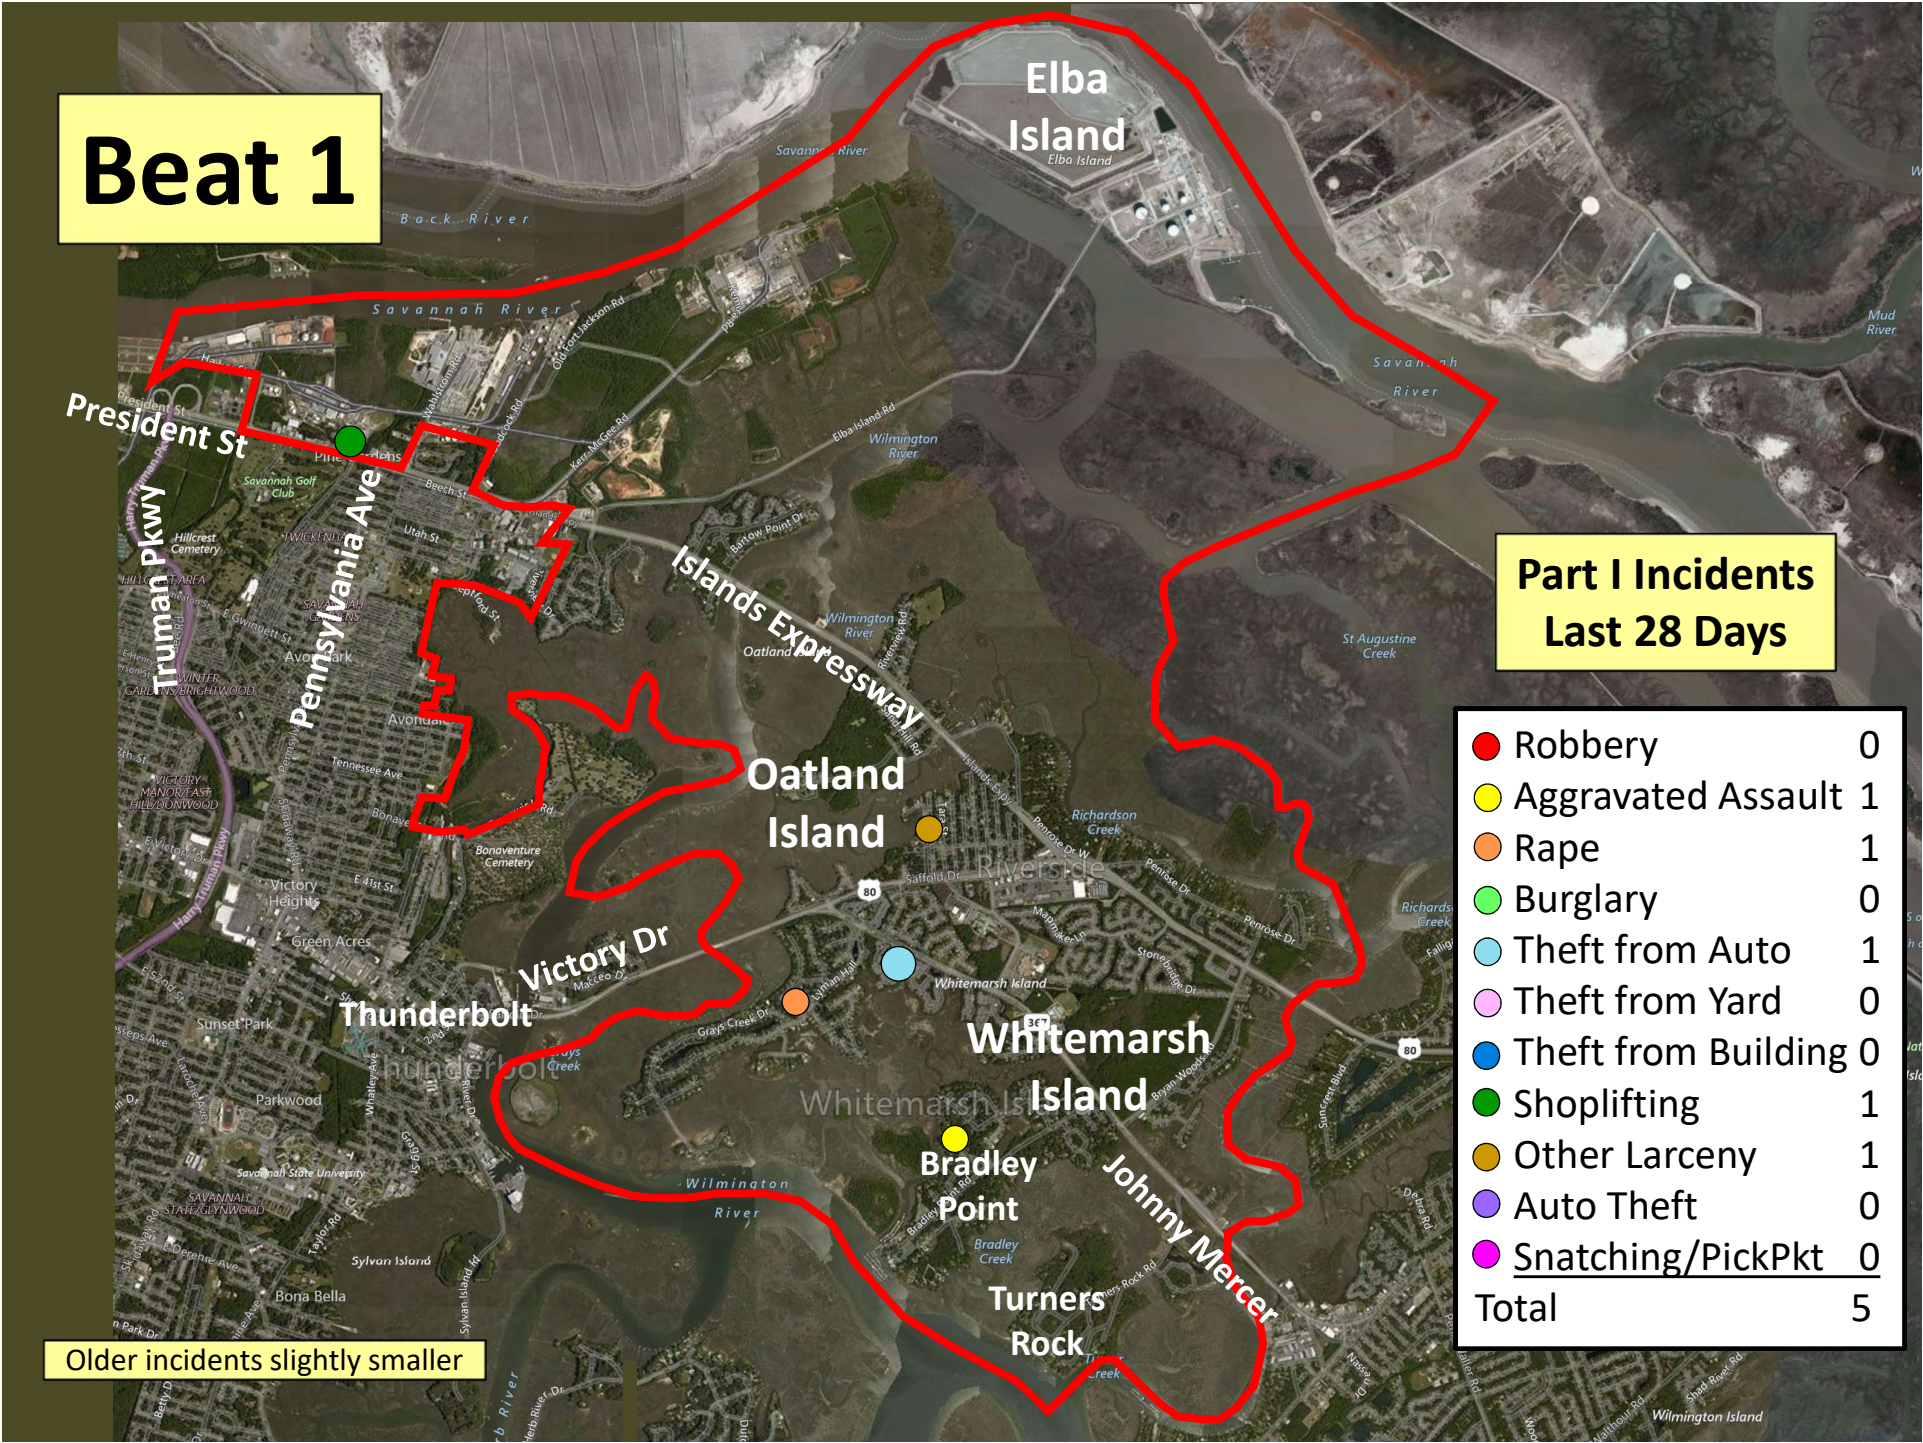

Beat 1

Part I Incidents Last 28 Days

● Robbery	0
● Aggravated Assault	1
● Rape	1
● Burglary	0
● Theft from Auto	1
● Theft from Yard	0
● Theft from Building	0
● Shoplifting	1
● Other Larceny	1
● Auto Theft	0
● Snatching/PickPkt	0
Total	5

Older incidents slightly smaller

Beat 2

Part I Incidents
Last 28 Days

Older incidents slightly smaller

● Robbery	0
● Aggravated Assault	2
● Rape	0
● Burglary	3
● Theft from Auto	1
● Theft from Yard	2
● Theft from Building	1
● Shoplifting	0
● Other Larceny	3
● Auto Theft	0
● Snatching/PickPkt	0
Total	12

Part I Incidents Last 28 Days

Older incidents slightly smaller

Beat 4

Part I Incidents
Last 28 Days

Aggravated Assault	0
Rape	1
Burglary	1
Theft from Auto	1
Theft from Yard	1
Theft from Building	2
Shoplifting	7
Other Larceny	2
Auto Theft	0
Snatching/PickPkt	0
Total	15

**Part I Incidents
Last 28 Days**

Beat 8

Older incidents slightly smaller

Beat 9

Part I Incidents Last 28 Days

Note: The Enclave subdivision is now in Beat 7

● Robbery	0
● Aggravated Assault	3
● Rape	0
● Burglary	5
● Theft from Auto	7
● Theft from Yard	2
● Theft from Building	3
● Shoplifting	0
● Other Larceny	3
● Auto Theft	4
● Snatching/PickPkt	0
Total	27