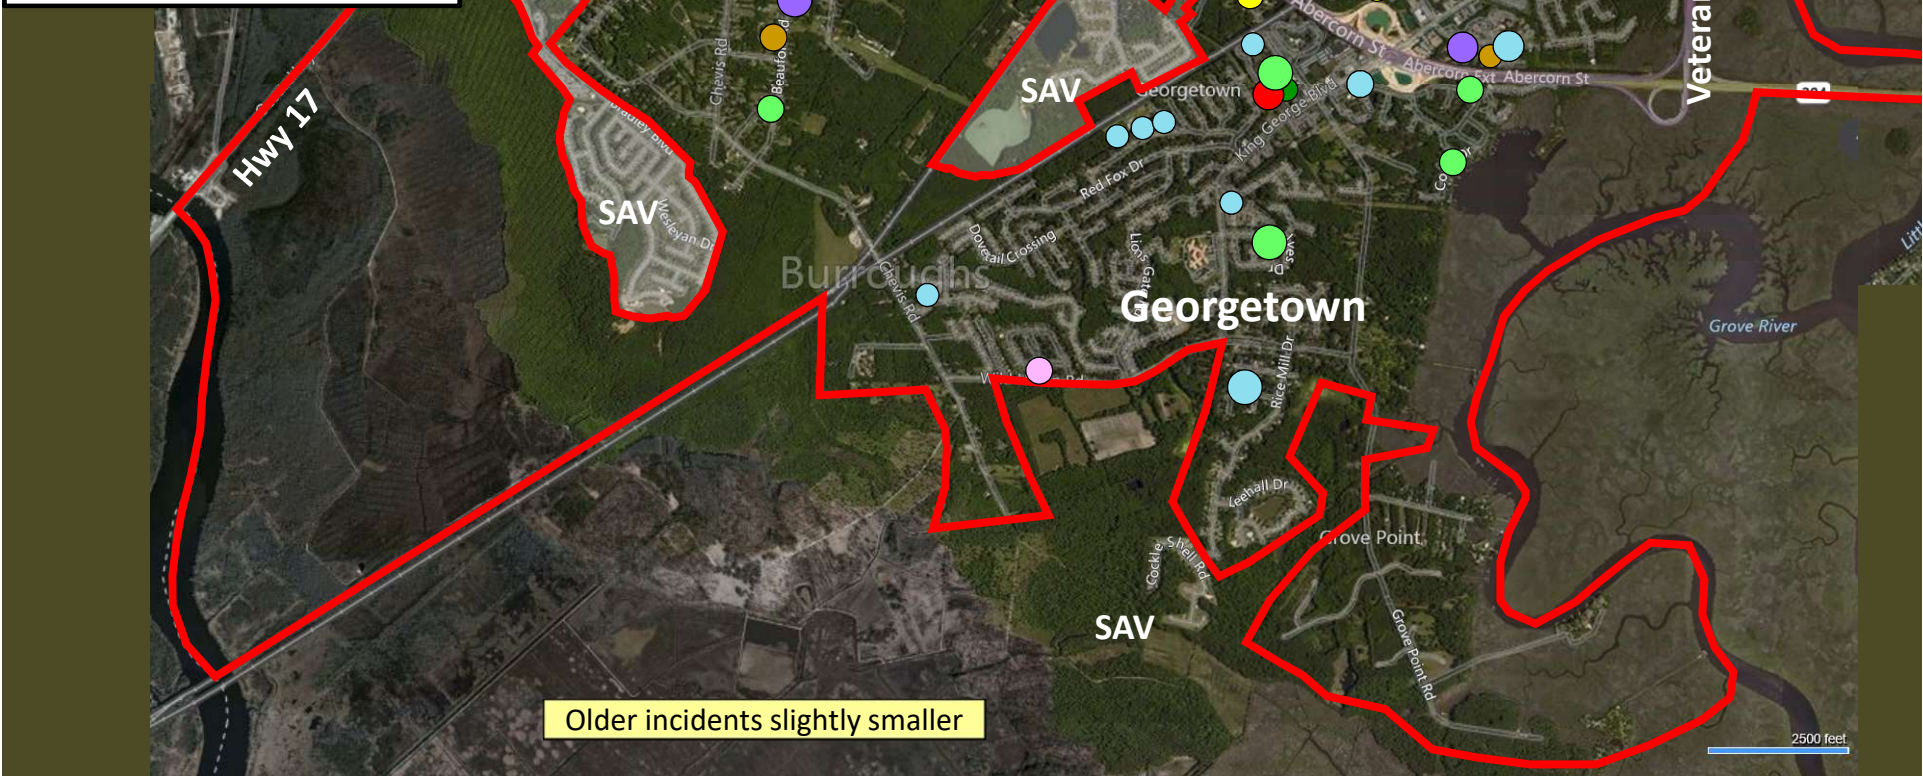

Older incidents slightly smaller

Beat 7

Part I Incidents
Last 28 Days

● Robbery	3
● Aggravated Assault	2
● Rape	0
● Burglary	3
● Theft from Auto	6
● Theft from Yard	2
● Theft from Building	2
● Shoplifting	0
● Other Larceny	5
● Auto Theft	4
● Snatching/PickPkt	0
Total	27

**Part I Incidents
Last 28 Days**

Beat 8

Older incidents slightly smaller

Beat 9

Part I Incidents Last 28 Days

Note: The Enclave subdivision is now in Beat 7

● Robbery	0
● Aggravated Assault	3
● Rape	0
● Burglary	5
● Theft from Auto	7
● Theft from Yard	2
● Theft from Building	3
● Shoplifting	0
● Other Larceny	3
● Auto Theft	4
● Snatching/PickPkt	0
Total	27