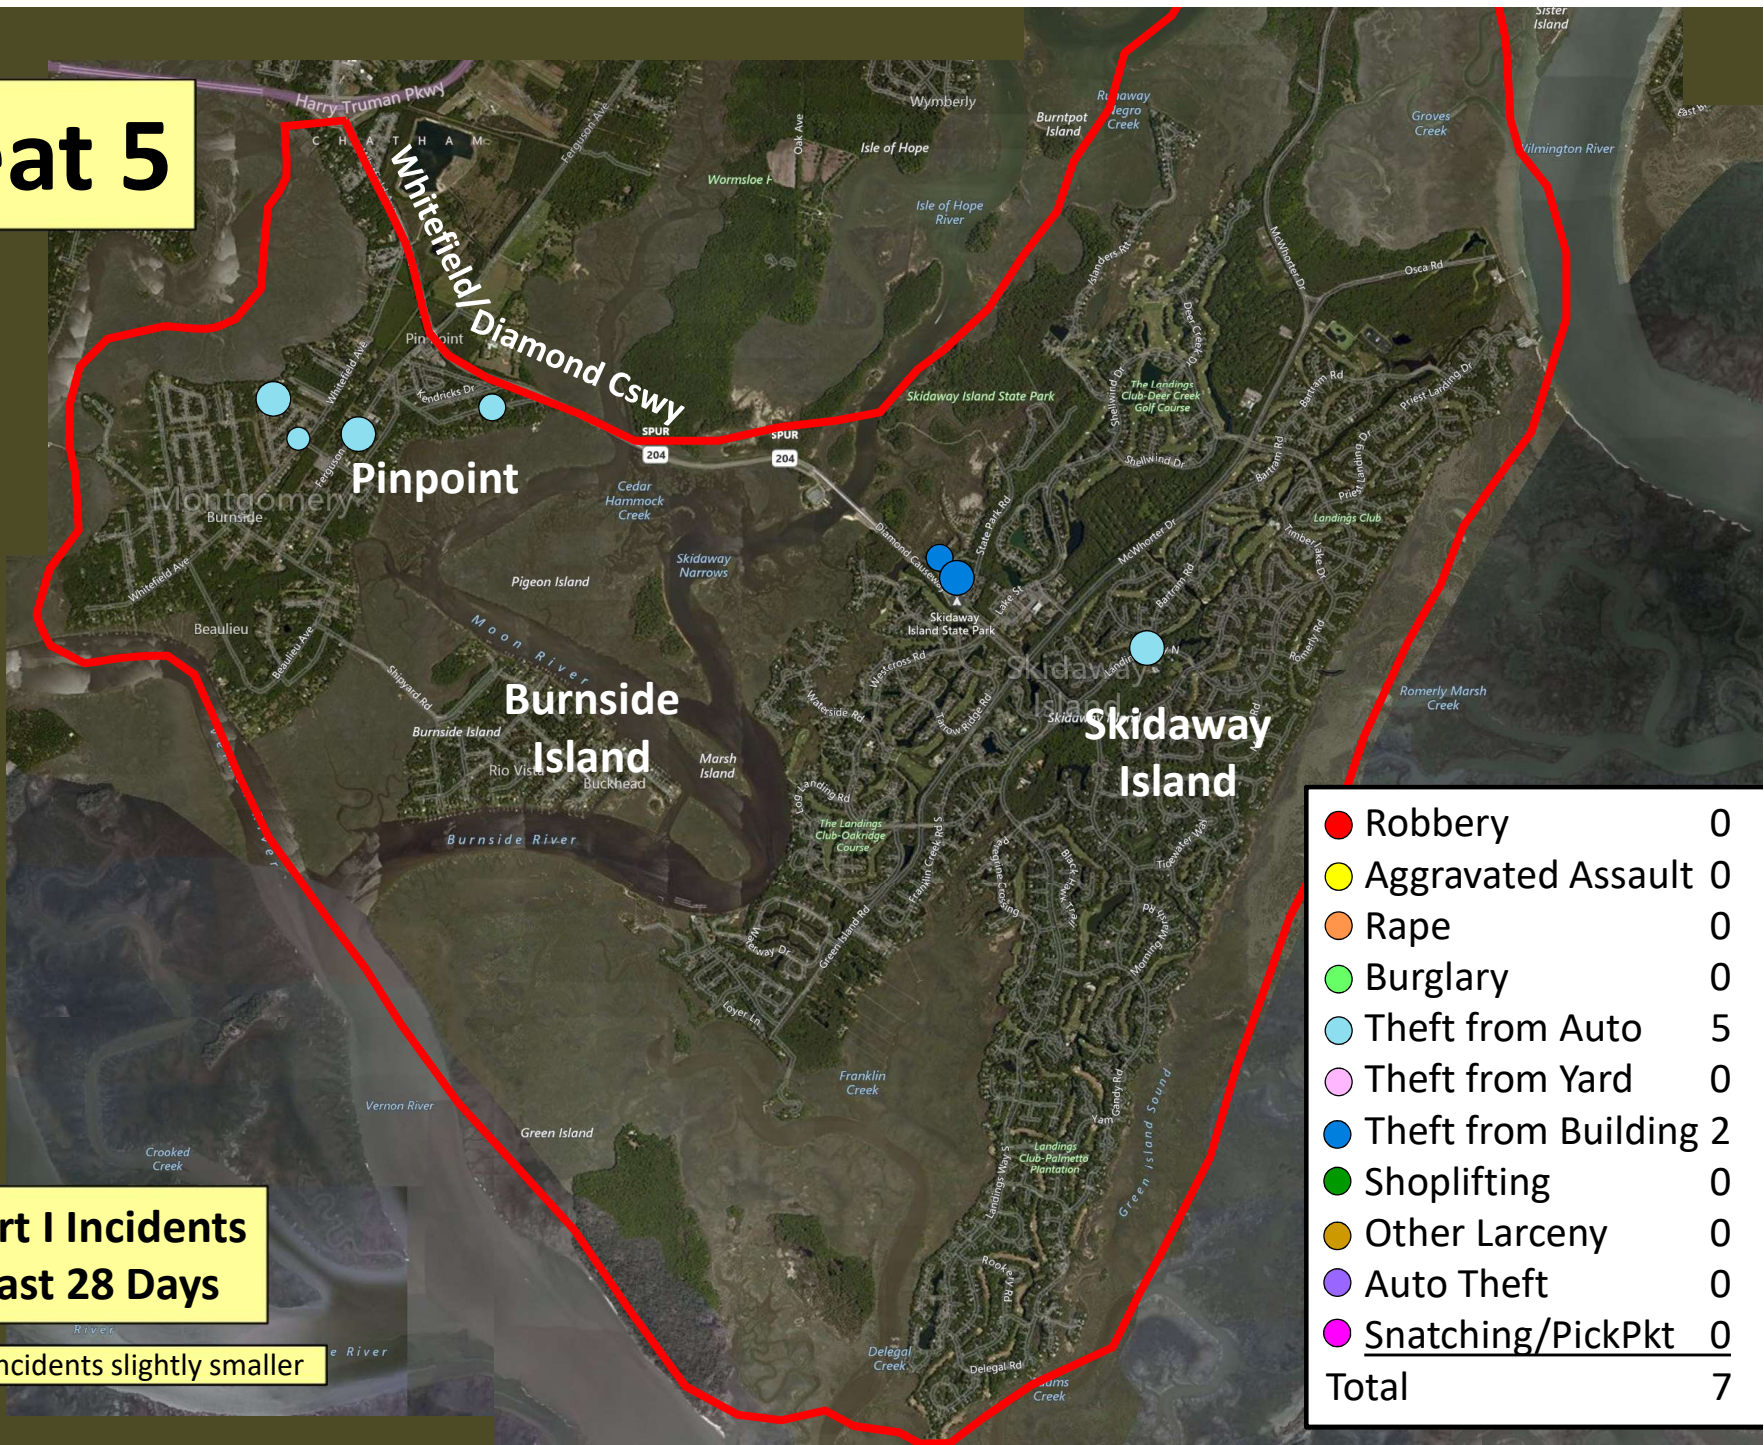

Beat 5

● Robbery	0
● Aggravated Assault	0
● Rape	0
● Burglary	0
● Theft from Auto	5
● Theft from Yard	0
● Theft from Building	2
● Shoplifting	0
● Other Larceny	0
● Auto Theft	0
● Snatching/PickPkt	0
Total	7

**Part I Incidents
Last 28 Days**

Older incidents slightly smaller