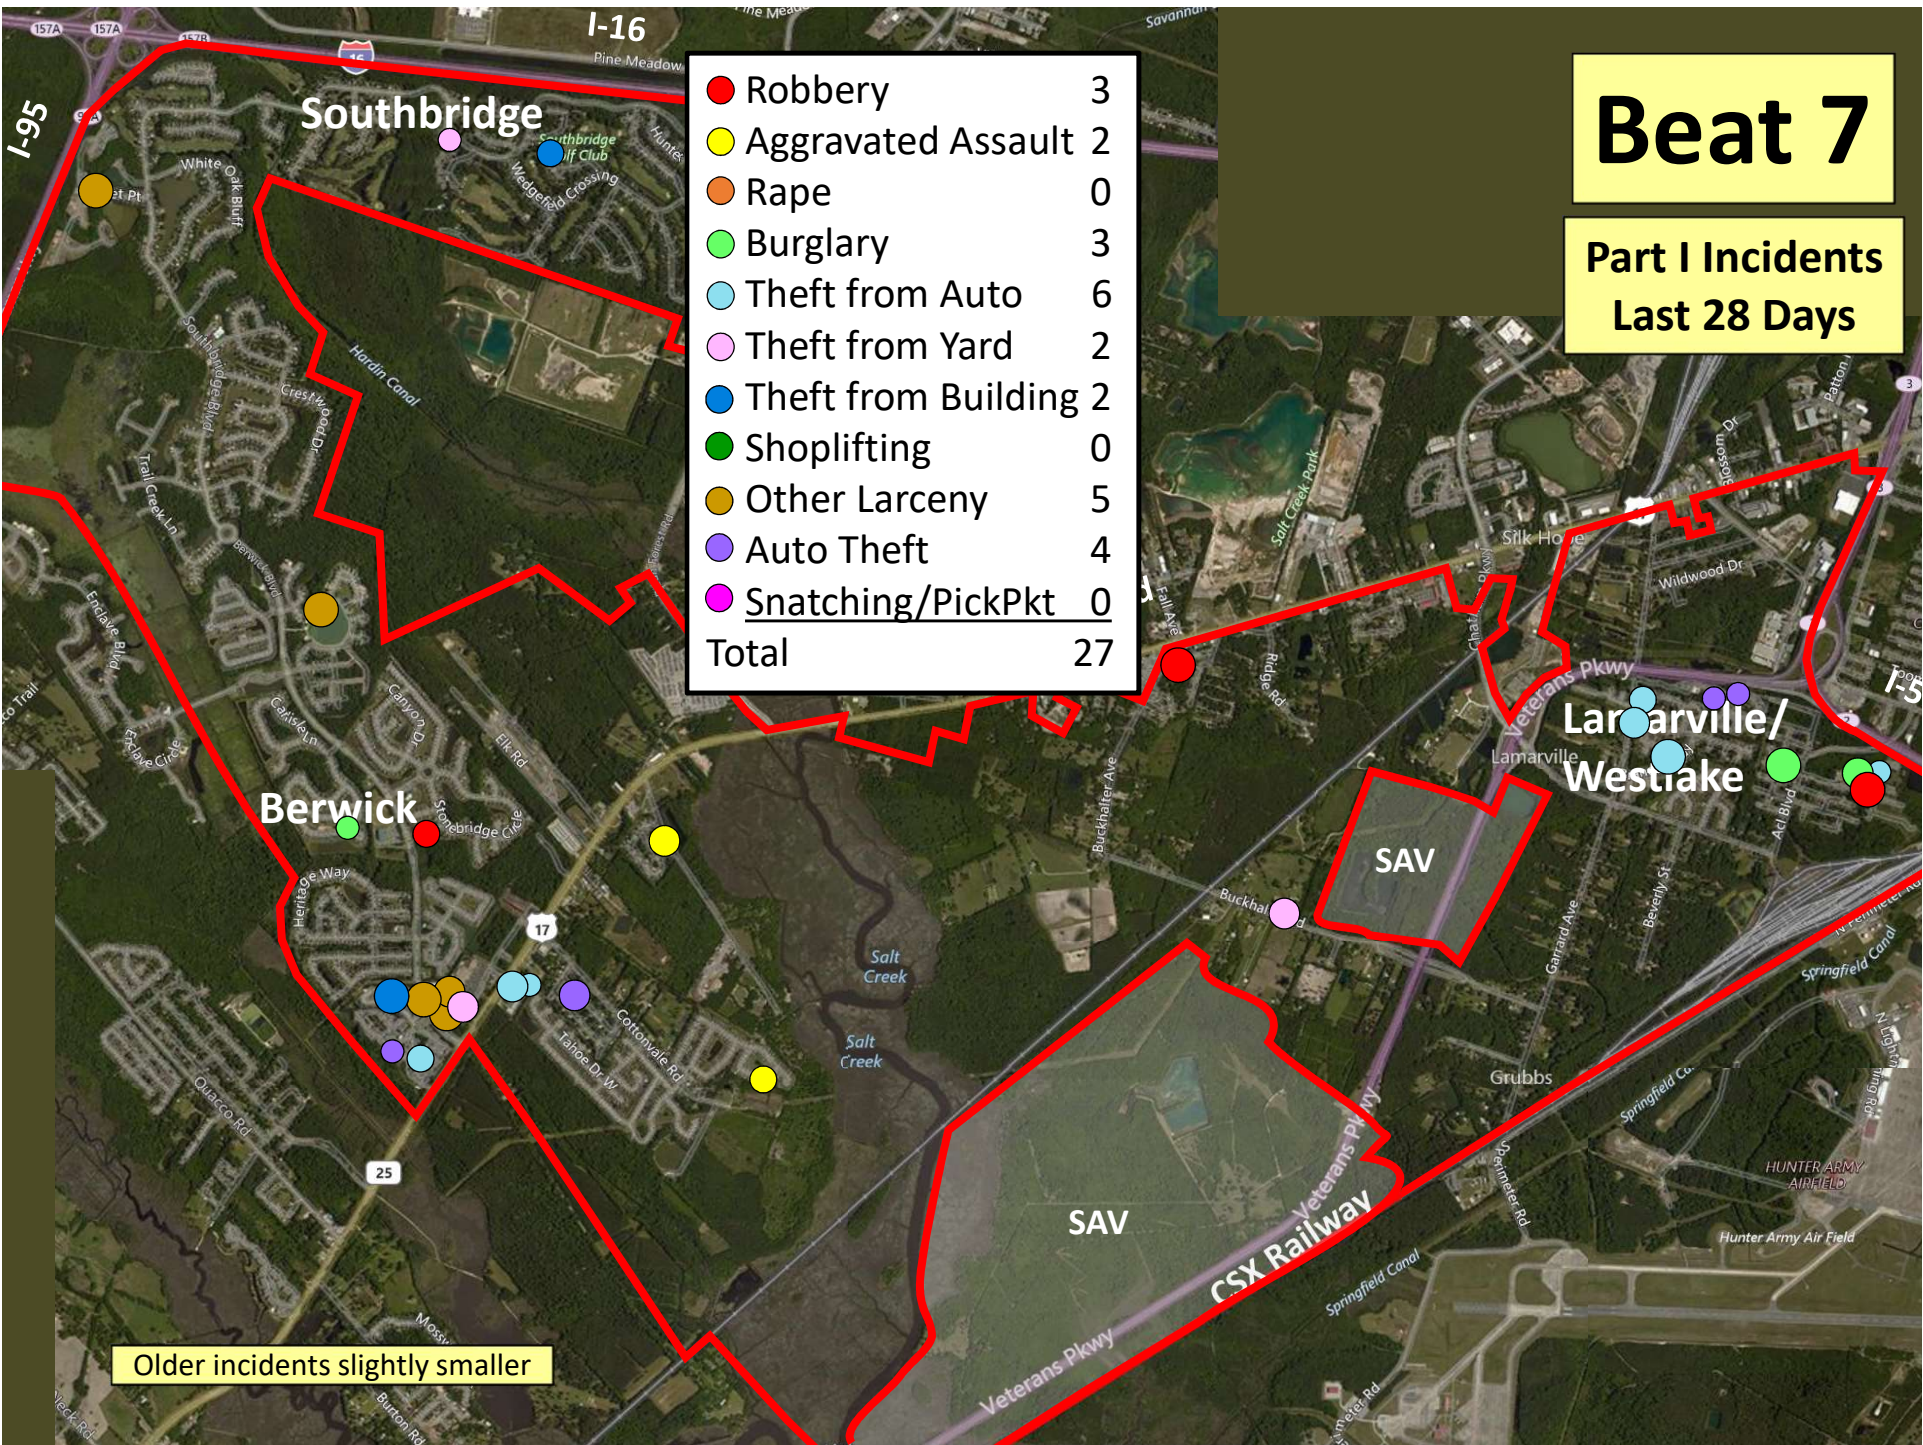

**Part I Incidents
Last 28 Days**

Older incidents slightly smaller

Beat 6

Part I Incidents
Last 28 Days

● Robbery	0
● Aggravated Assault	0
● Rape	0
● Burglary	0
● Theft from Auto	0
● Theft from Yard	2
● Theft from Building	0
● Shoplifting	0
● Other Larceny	0
● Auto Theft	0
● Snatching/PickPkt	0
Total	2

Older incidents slightly smaller

Beat 7

Part I Incidents
Last 28 Days

● Robbery	3
● Aggravated Assault	2
● Rape	0
● Burglary	3
● Theft from Auto	6
● Theft from Yard	2
● Theft from Building	2
● Shoplifting	0
● Other Larceny	5
● Auto Theft	4
● Snatching/PickPkt	0
Total	27

**Part I Incidents
Last 28 Days**

Beat 8

Older incidents slightly smaller

Beat 9

Part I Incidents Last 28 Days

Note: The Enclave subdivision is now in Beat 7

● Robbery	0
● Aggravated Assault	3
● Rape	0
● Burglary	5
● Theft from Auto	7
● Theft from Yard	2
● Theft from Building	3
● Shoplifting	0
● Other Larceny	3
● Auto Theft	4
● Snatching/PickPkt	0
Total	27