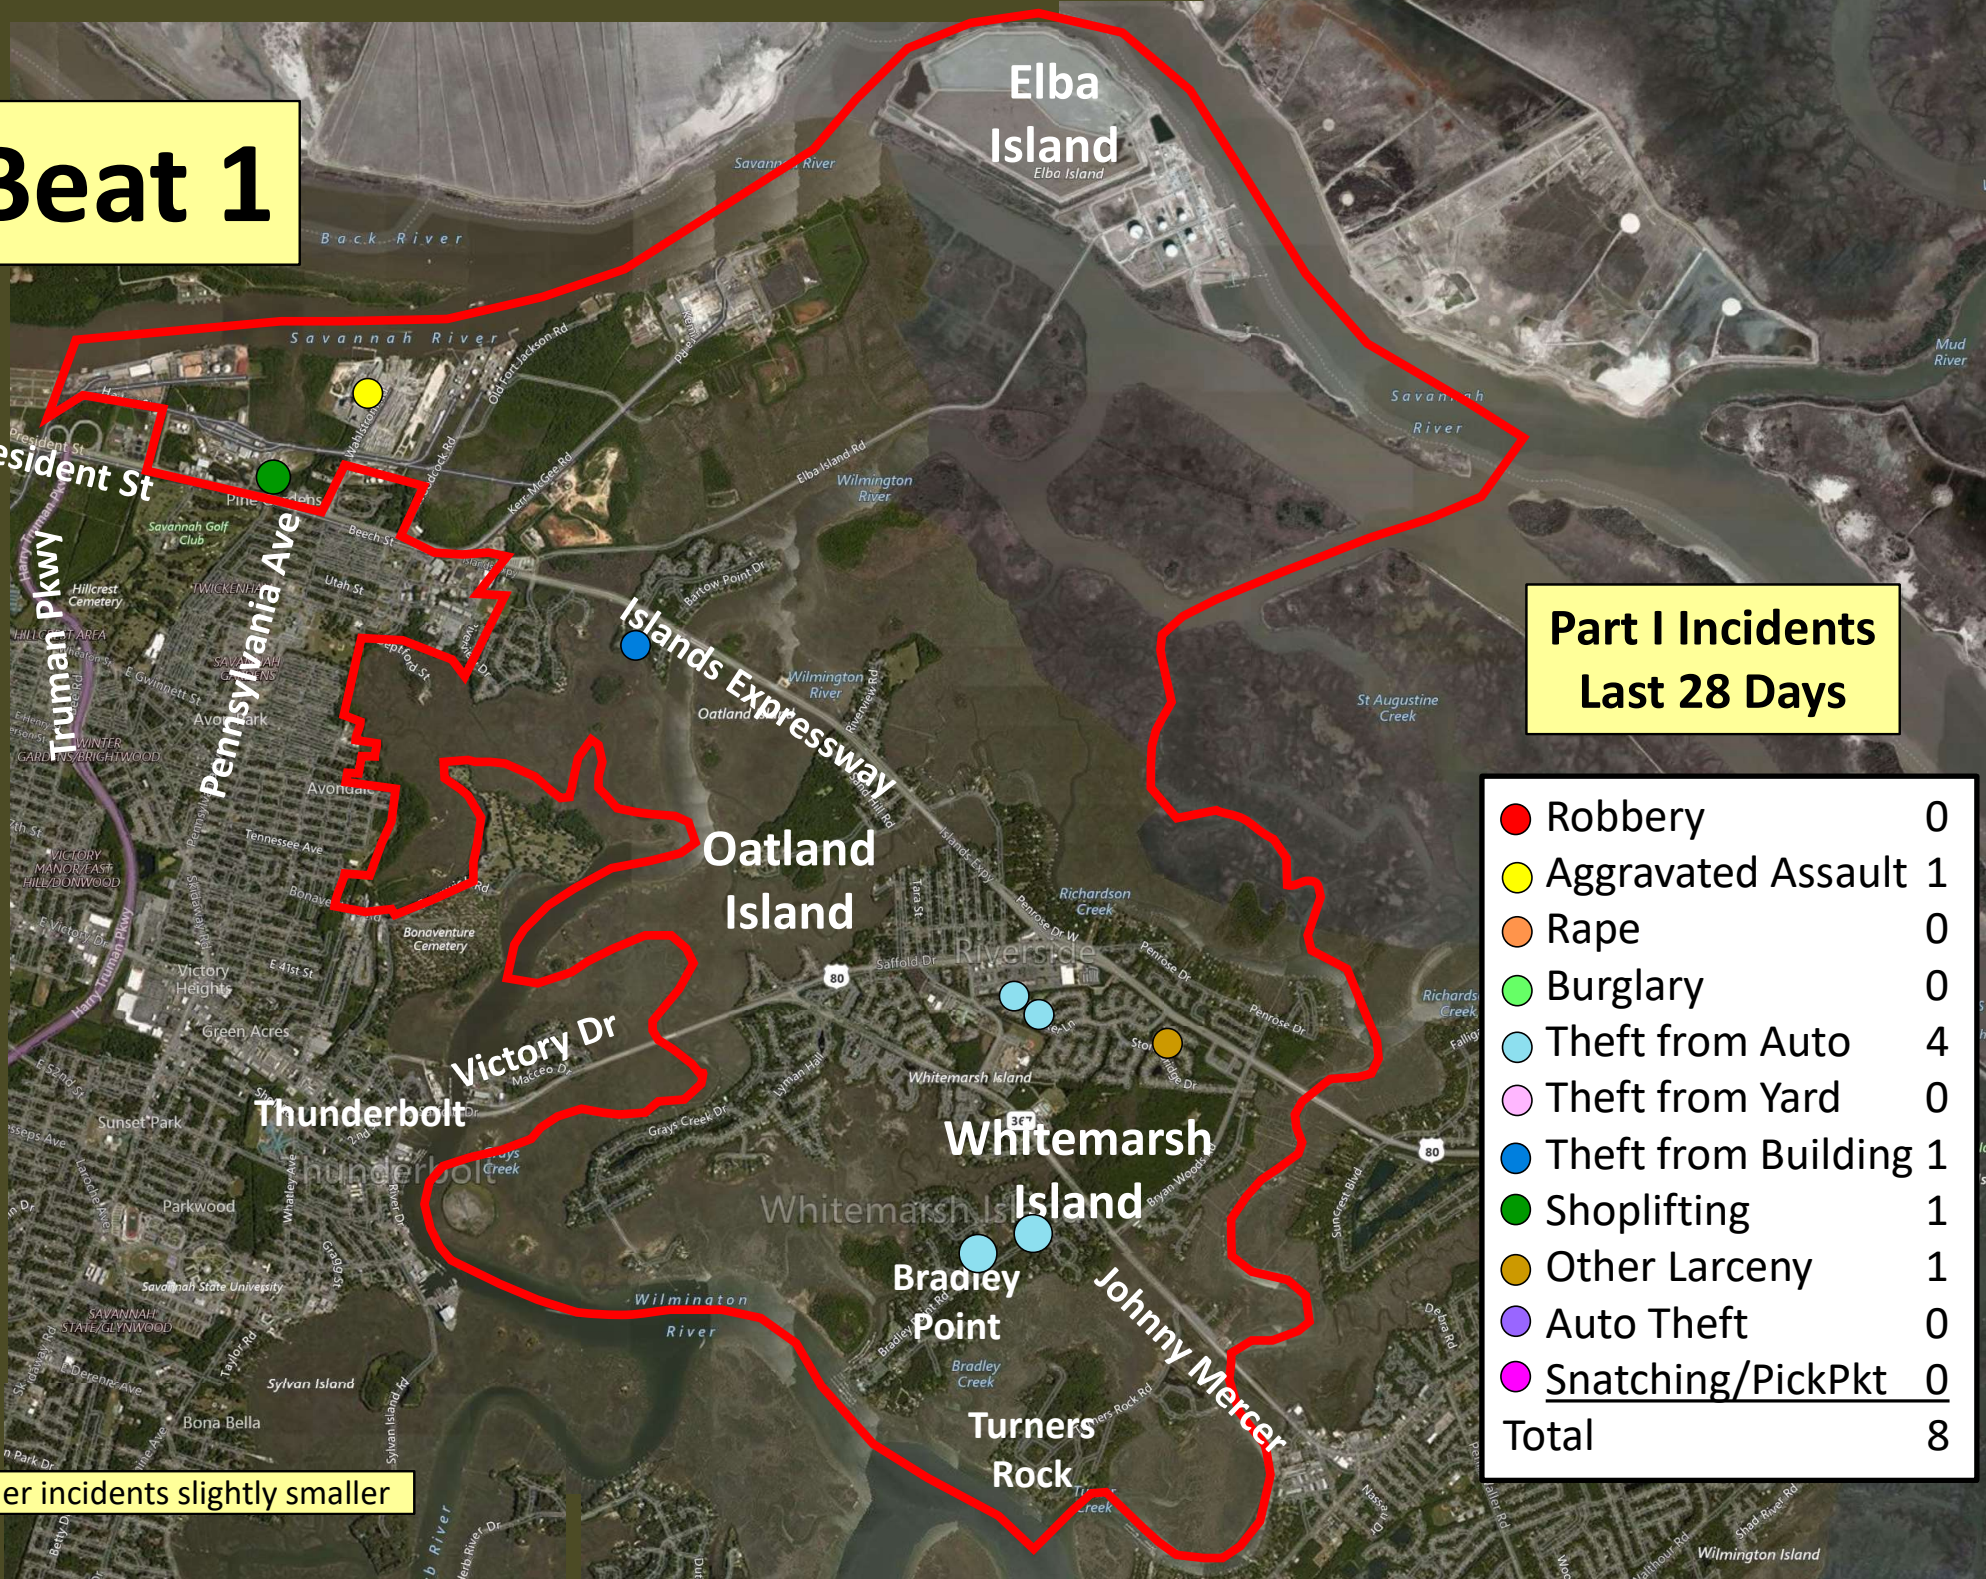

Beat 1

Part I Incidents Last 28 Days

● Robbery	0
● Aggravated Assault	1
● Rape	0
● Burglary	0
● Theft from Auto	4
● Theft from Yard	0
● Theft from Building	1
● Shoplifting	1
● Other Larceny	1
● Auto Theft	0
● Snatching/PickPkt	0
Total	8

Older incidents slightly smaller

Beat 2

Part I Incidents
Last 28 Days

Older incidents slightly smaller

Arson	1
Robbery	0
Aggravated Assault	1
Rape	0
Burglary	0
Theft from Auto	0
Theft from Yard	2
Theft from Building	3
Shoplifting	2
Other Larceny	0
Auto Theft	0
Total	8