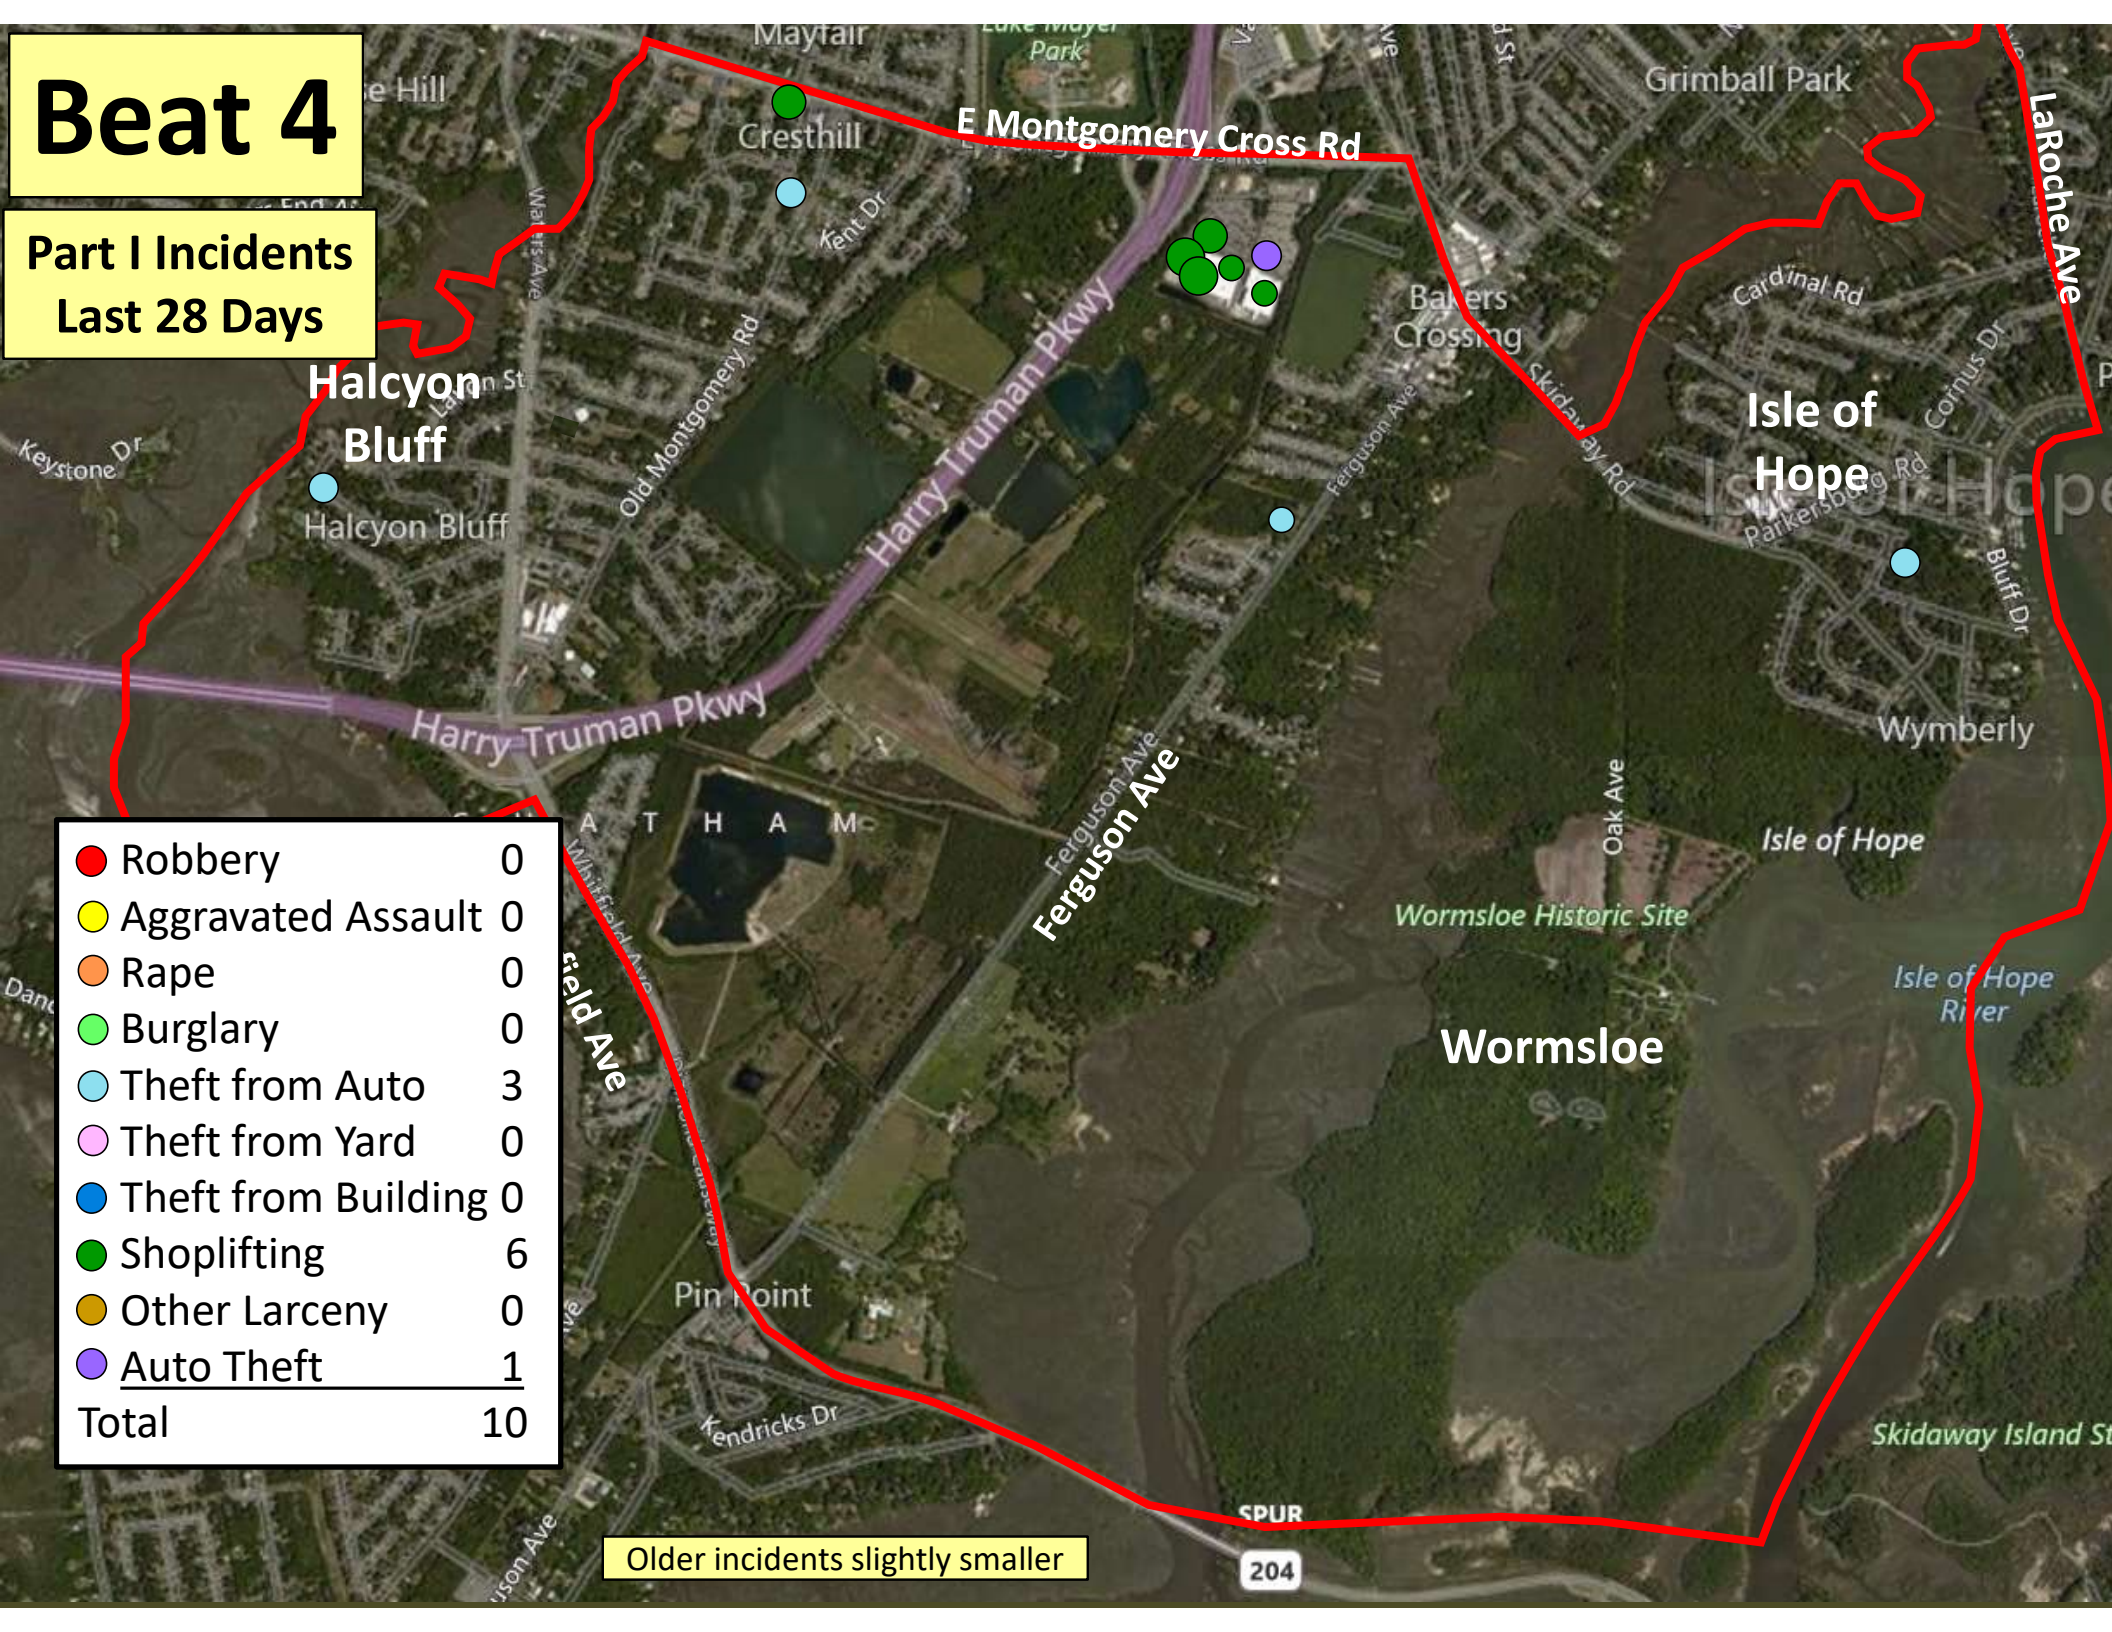

Beat 4

Part I Incidents
Last 28 Days

● Robbery	0
● Aggravated Assault	0
● Rape	0
● Burglary	0
● Theft from Auto	3
● Theft from Yard	0
● Theft from Building	0
● Shoplifting	6
● Other Larceny	0
● Auto Theft	1
Total	10

Older incidents slightly smaller