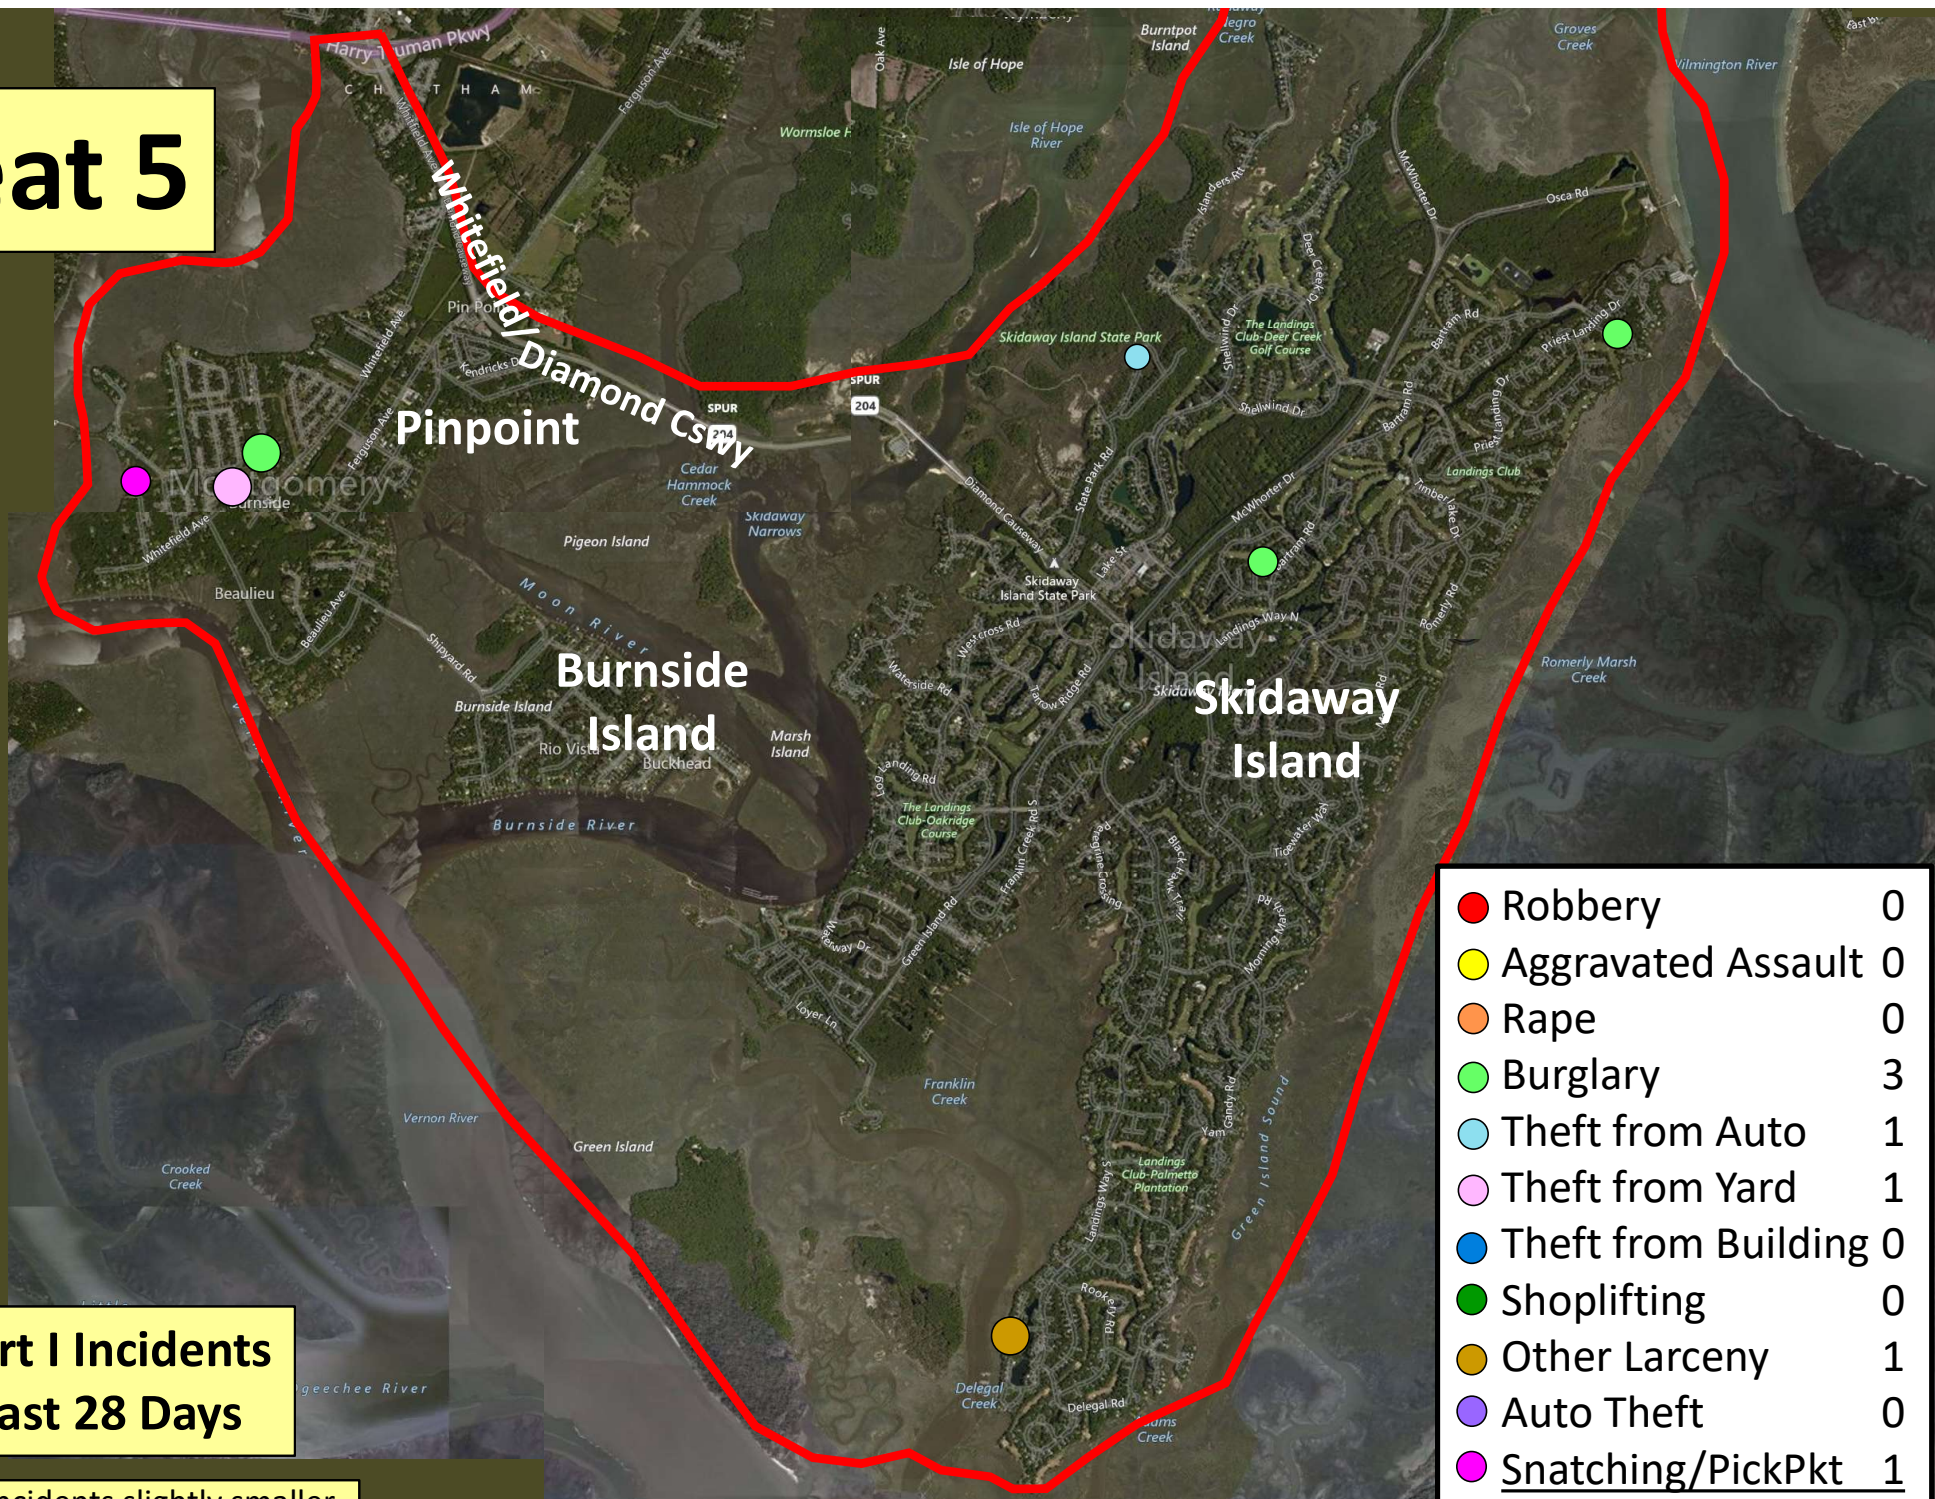

Older incidents slightly smaller

Beat 4

Part I Incidents
Last 28 Days

● Robbery	0
● Aggravated Assault	0
● Rape	0
● Burglary	0
● Theft from Auto	3
● Theft from Yard	0
● Theft from Building	0
● Shoplifting	6
● Other Larceny	0
● Auto Theft	1
Total	10

Older incidents slightly smaller

Beat 5

**Part I Incidents
Last 28 Days**

Older incidents slightly smaller

● Robbery	0
● Aggravated Assault	0
● Rape	0
● Burglary	3
● Theft from Auto	1
● Theft from Yard	1
● Theft from Building	0
● Shoplifting	0
● Other Larceny	1
● Auto Theft	0
● Snatching/PickPkt	1
Total	7