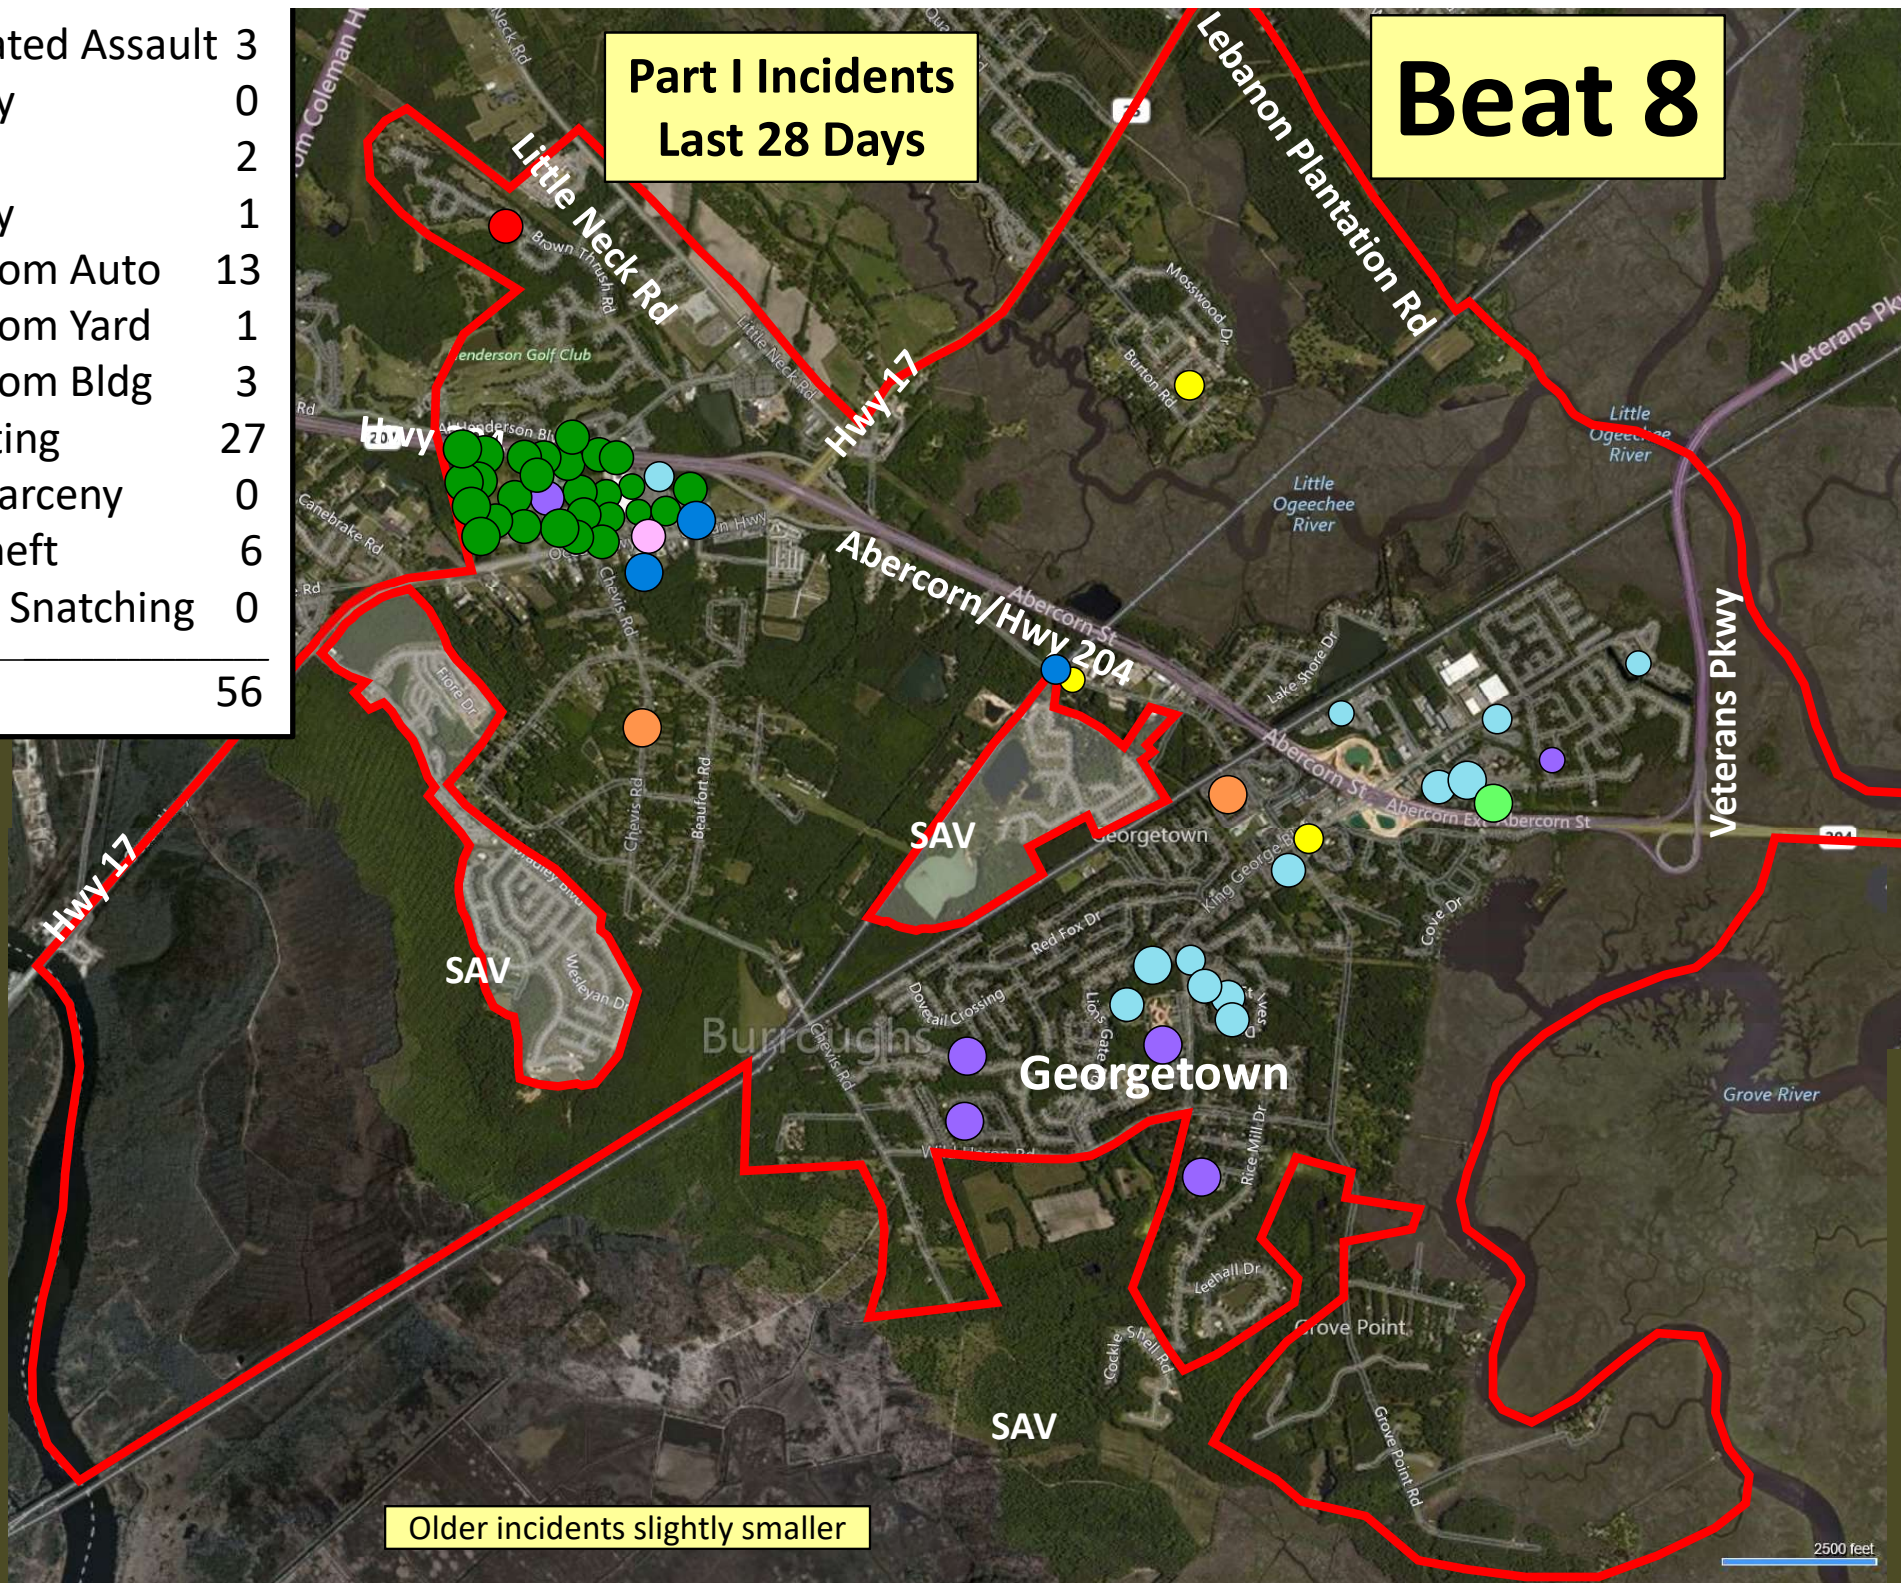

Beat 6

Part I Incidents
Last 28 Days

● Robbery	0
● Aggravated Assault	1
● Rape	0
● Burglary	0
● Theft from Auto	1
● Theft from Yard	0
● Theft from Building	0
● Shoplifting	0
● Other Larceny	0
● Auto Theft	0
● Snatching/PickPkt	0
Total	2

Older incidents slightly smaller

Beat 7

Part I Incidents
Last 28 Days

● Robbery	1
● Aggravated Assault	5
● Rape	0
● Burglary	1
● Theft from Auto	4
● Theft from Yard	3
● Theft from Building	1
● Shoplifting	4
● Other Larceny	2
● Auto Theft	1
● Snatching/PickPkt	2
Total	24

Older incidents slightly smaller

Beat 8

Part I Incidents Last 28 Days

● Aggravated Assault	3
● Robbery	0
● Rape	2
● Burglary	1
● Theft from Auto	13
● Theft from Yard	1
● Theft from Bldg	3
● Shoplifting	27
● Other Larceny	0
● Auto Theft	6
● Sudden Snatching	0
Total	56

Older incidents slightly smaller

Beat 9

Part I Incidents
Last 28 Days

Arson	1
Robbery	1
Aggravated Assault	3
Rape	0
Burglary	4
Theft from Auto	6
Theft from Yard	1
Theft from Building	5
Shoplifting	3
Other Larceny	2
Auto Theft	3
Snatching/PickPkt	0
Total	28