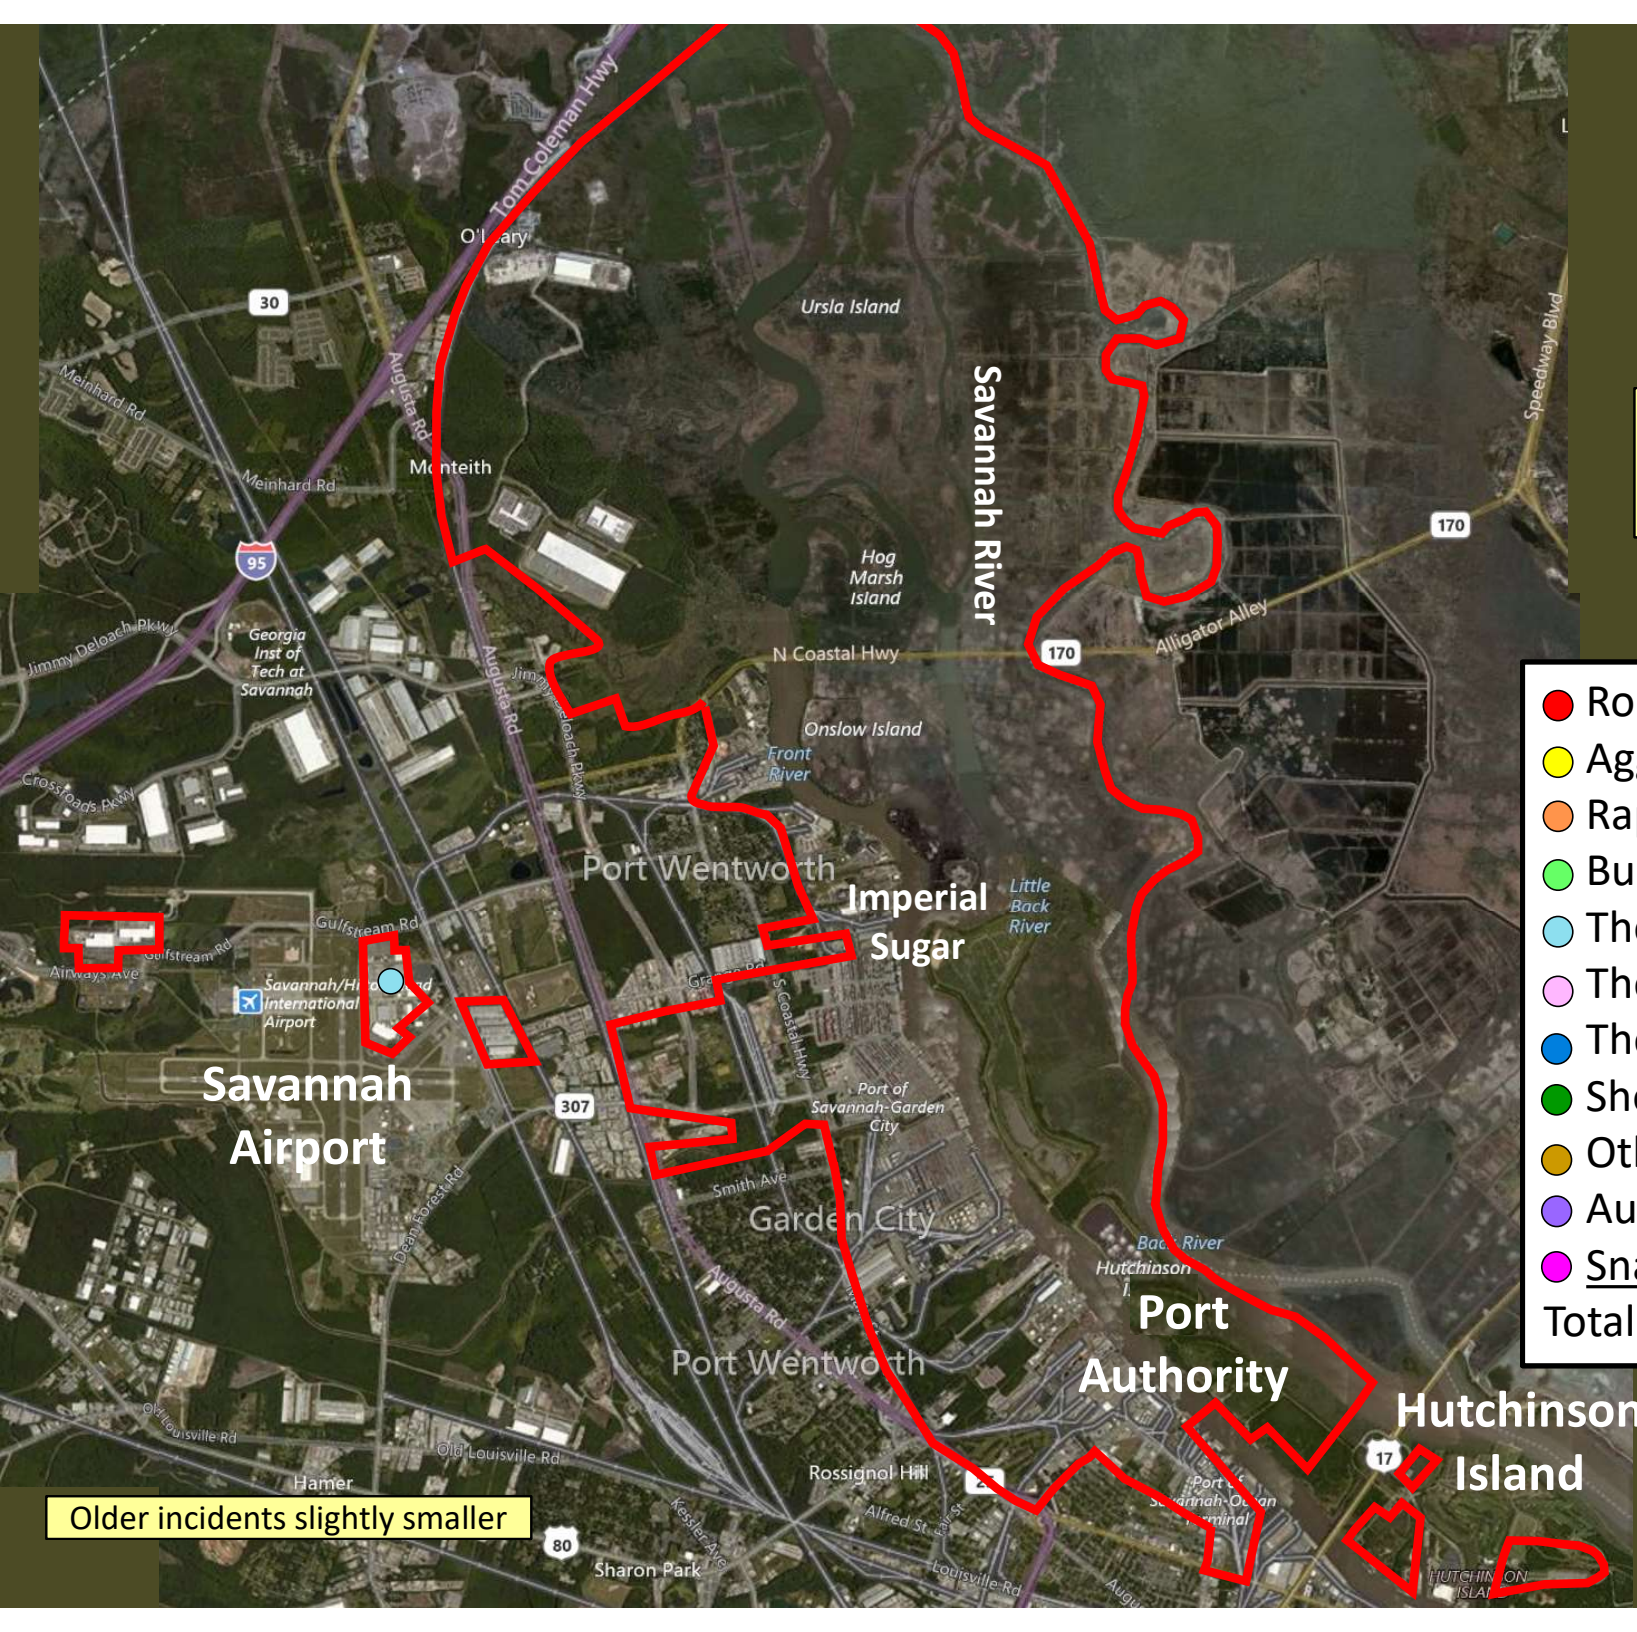

Beat 6

Part I Incidents
Last 28 Days

● Robbery	0
● Aggravated Assault	1
● Rape	0
● Burglary	0
● Theft from Auto	1
● Theft from Yard	0
● Theft from Building	0
● Shoplifting	0
● Other Larceny	0
● Auto Theft	0
● Snatching/PickPkt	0
Total	2

Older incidents slightly smaller