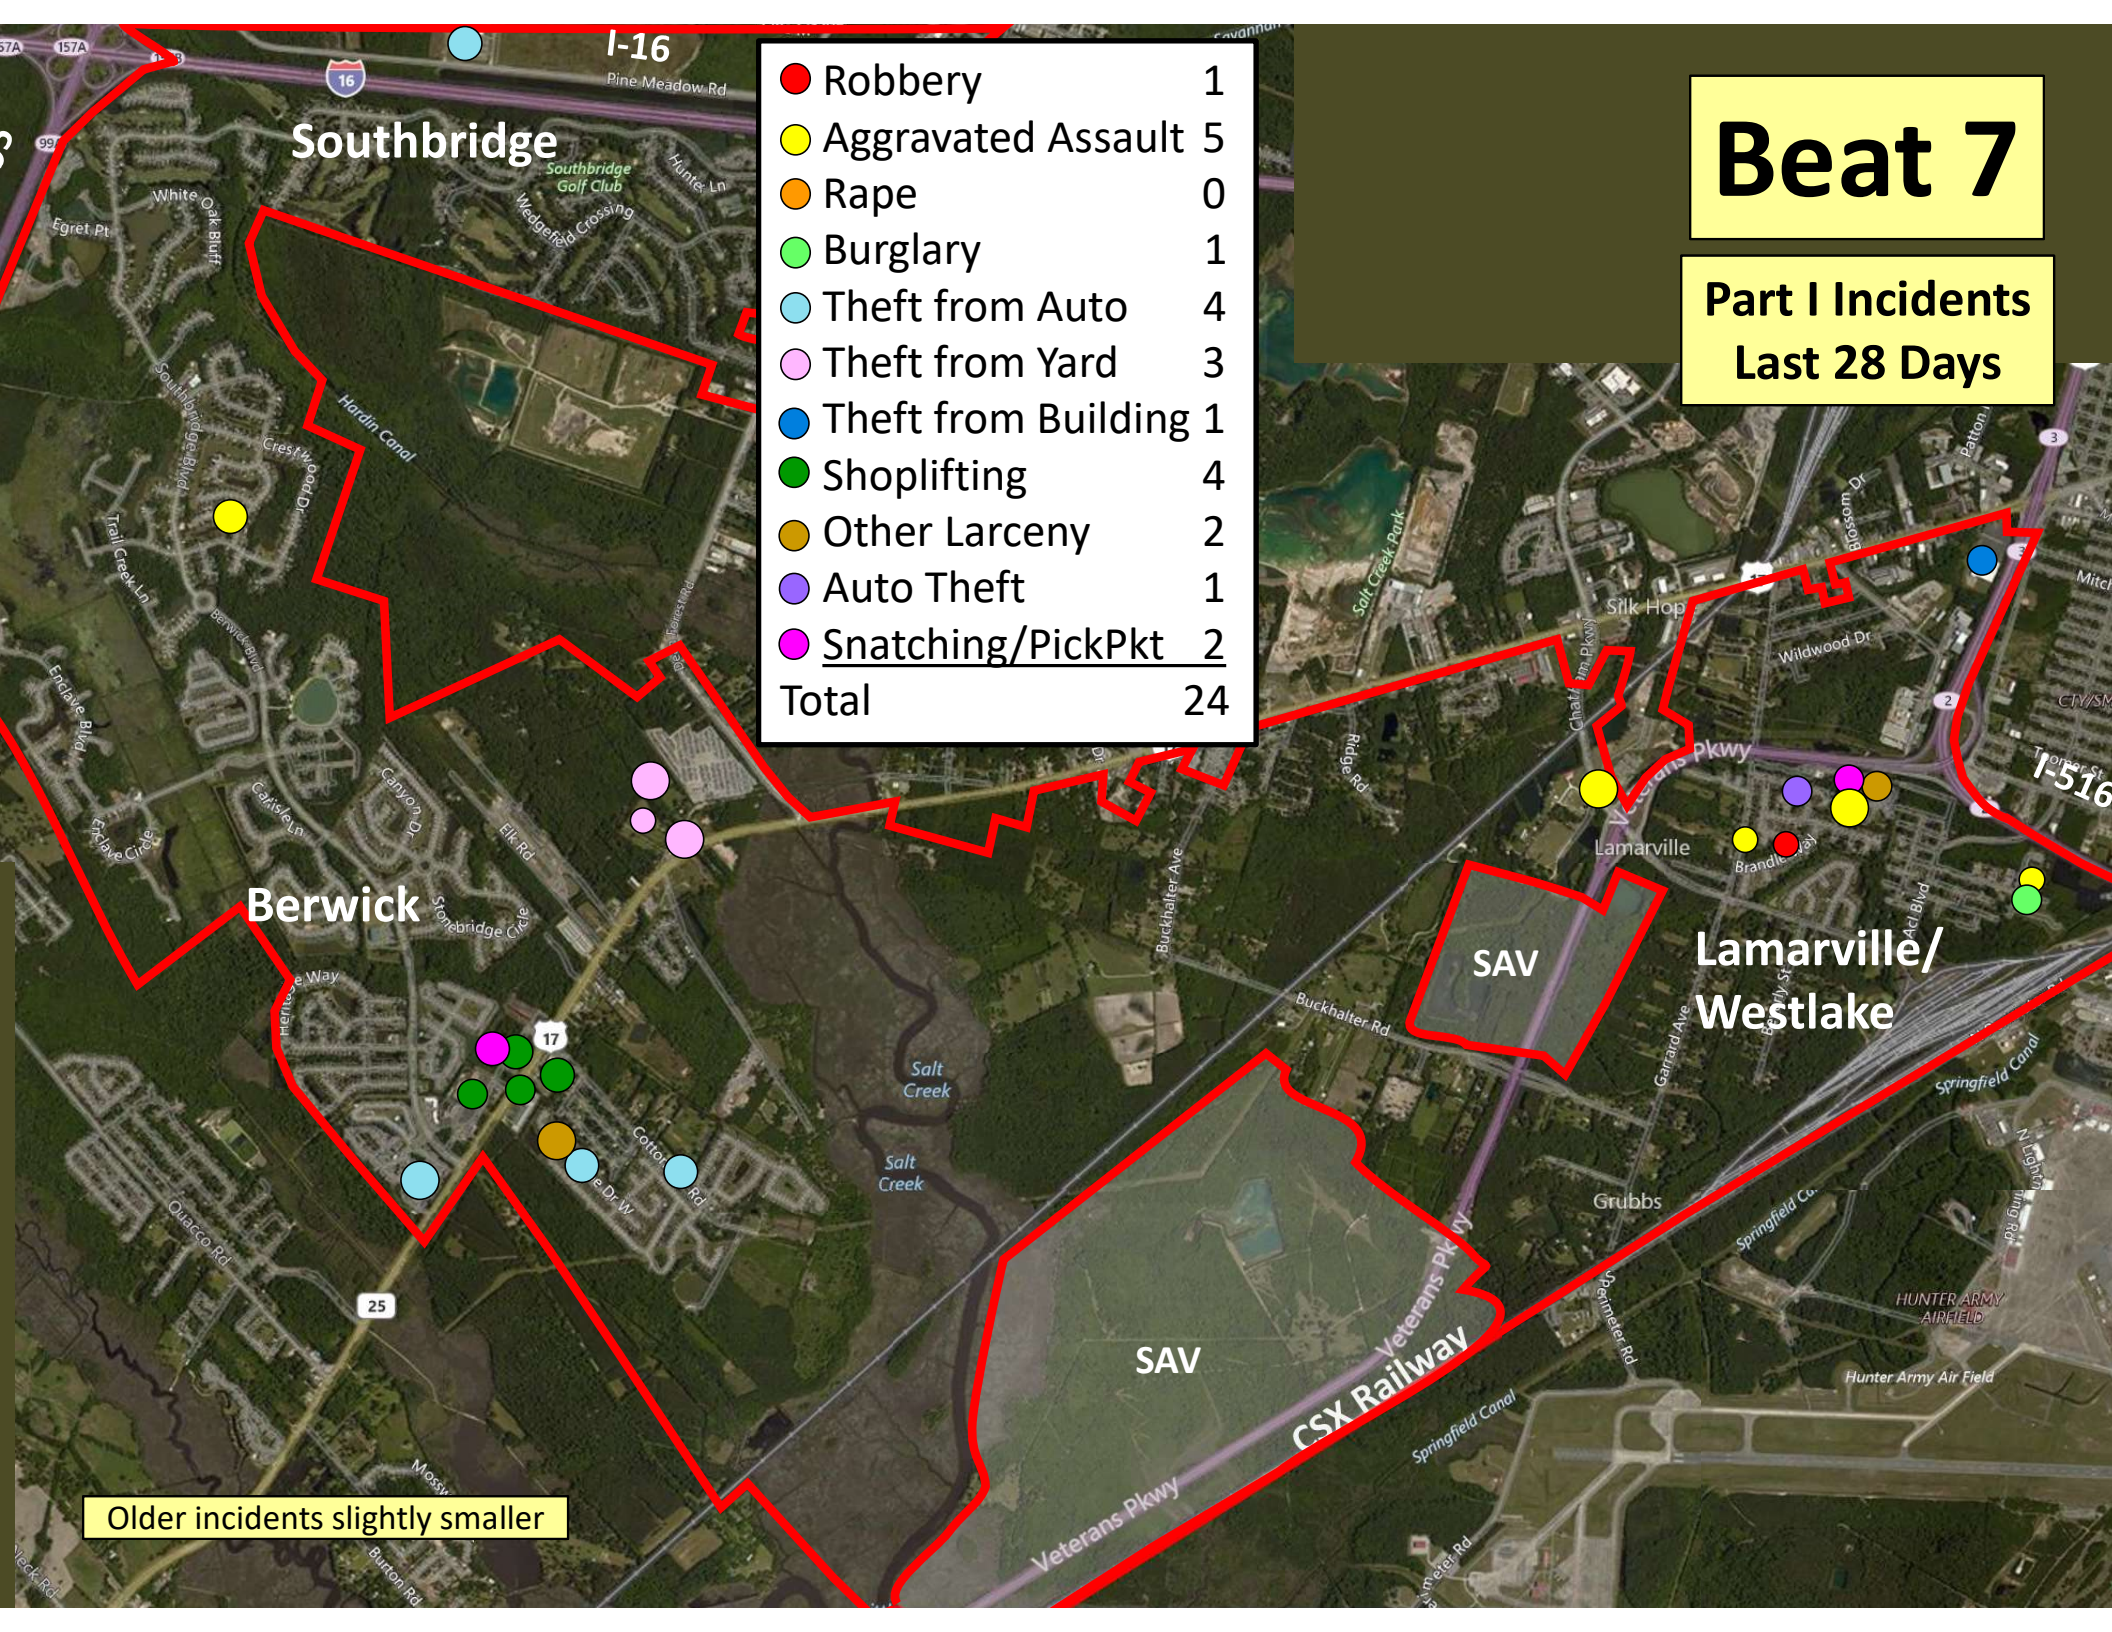

Beat 6

Part I Incidents
Last 28 Days

● Robbery	0
● Aggravated Assault	1
● Rape	0
● Burglary	0
● Theft from Auto	1
● Theft from Yard	0
● Theft from Building	0
● Shoplifting	0
● Other Larceny	0
● Auto Theft	0
● Snatching/PickPkt	0
Total	2

Older incidents slightly smaller

Beat 7

Part I Incidents
Last 28 Days

● Robbery	1
● Aggravated Assault	5
● Rape	0
● Burglary	1
● Theft from Auto	4
● Theft from Yard	3
● Theft from Building	1
● Shoplifting	4
● Other Larceny	2
● Auto Theft	1
● Snatching/PickPkt	2
Total	24

Older incidents slightly smaller

Beat 8

Part I Incidents Last 28 Days

● Aggravated Assault	3
● Robbery	0
● Rape	2
● Burglary	1
● Theft from Auto	13
● Theft from Yard	1
● Theft from Bldg	3
● Shoplifting	27
● Other Larceny	0
● Auto Theft	6
● Sudden Snatching	0
Total	56