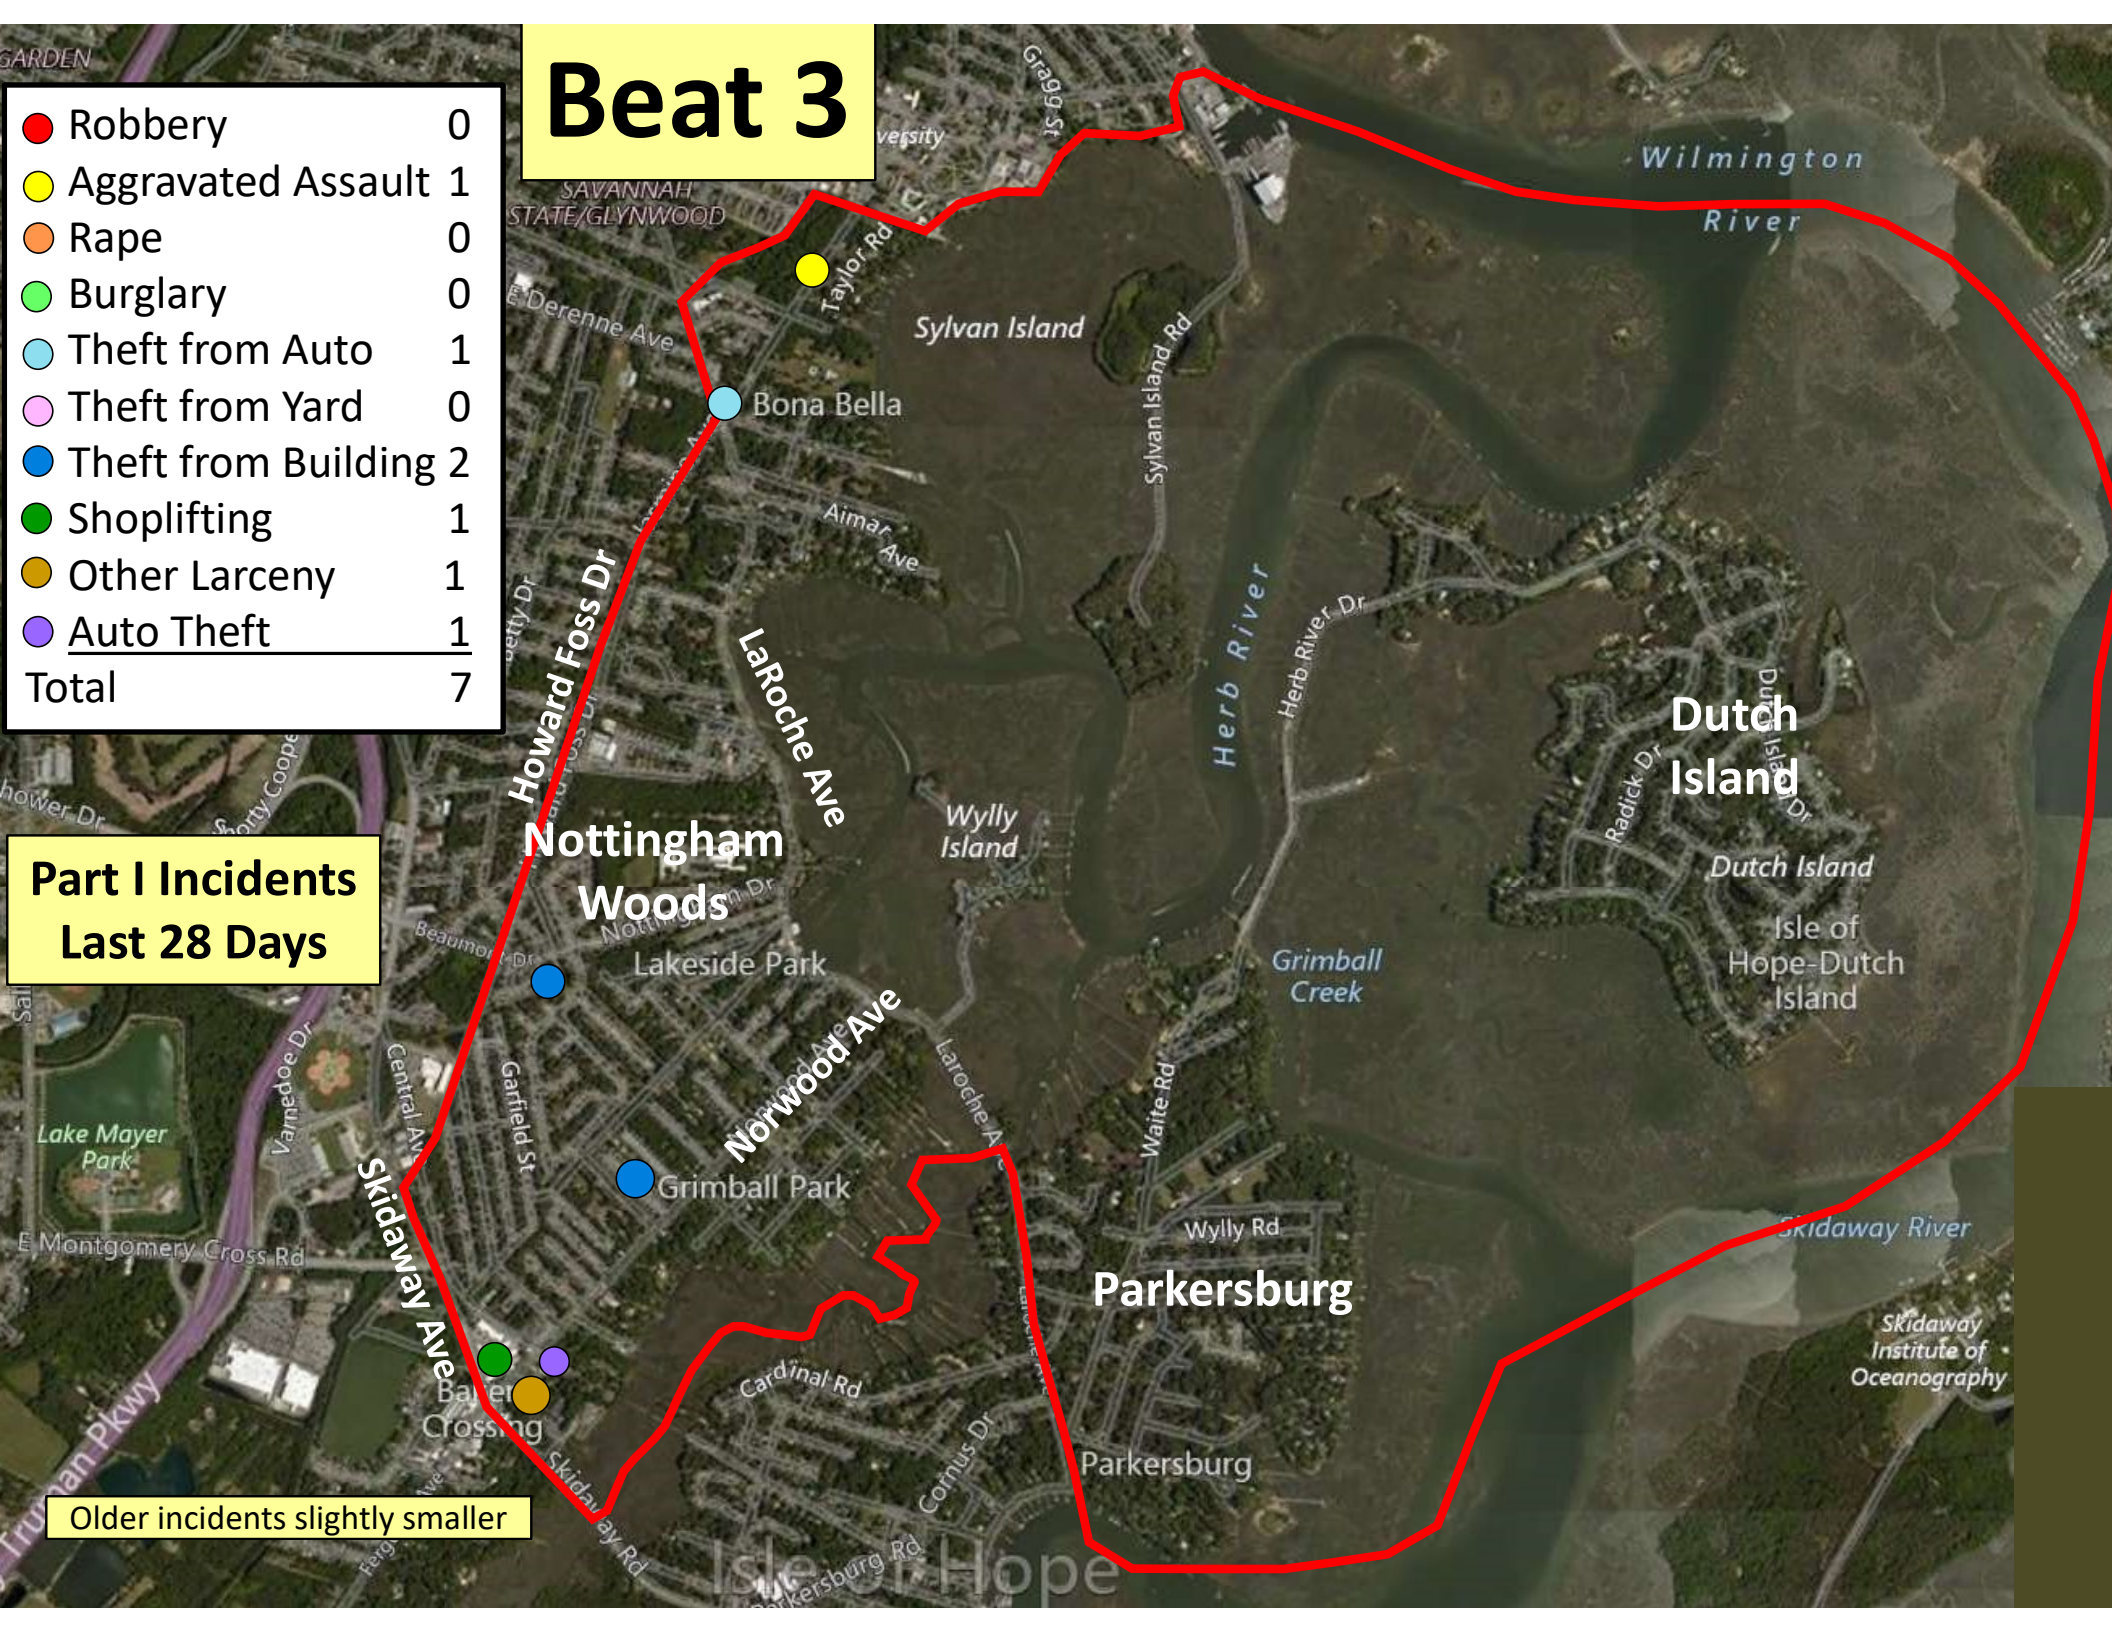

Beat 3

● Robbery	0
● Aggravated Assault	1
● Rape	0
● Burglary	0
● Theft from Auto	1
● Theft from Yard	0
● Theft from Building	2
● Shoplifting	1
● Other Larceny	1
● Auto Theft	1
Total	7

Part I Incidents Last 28 Days

Older incidents slightly smaller