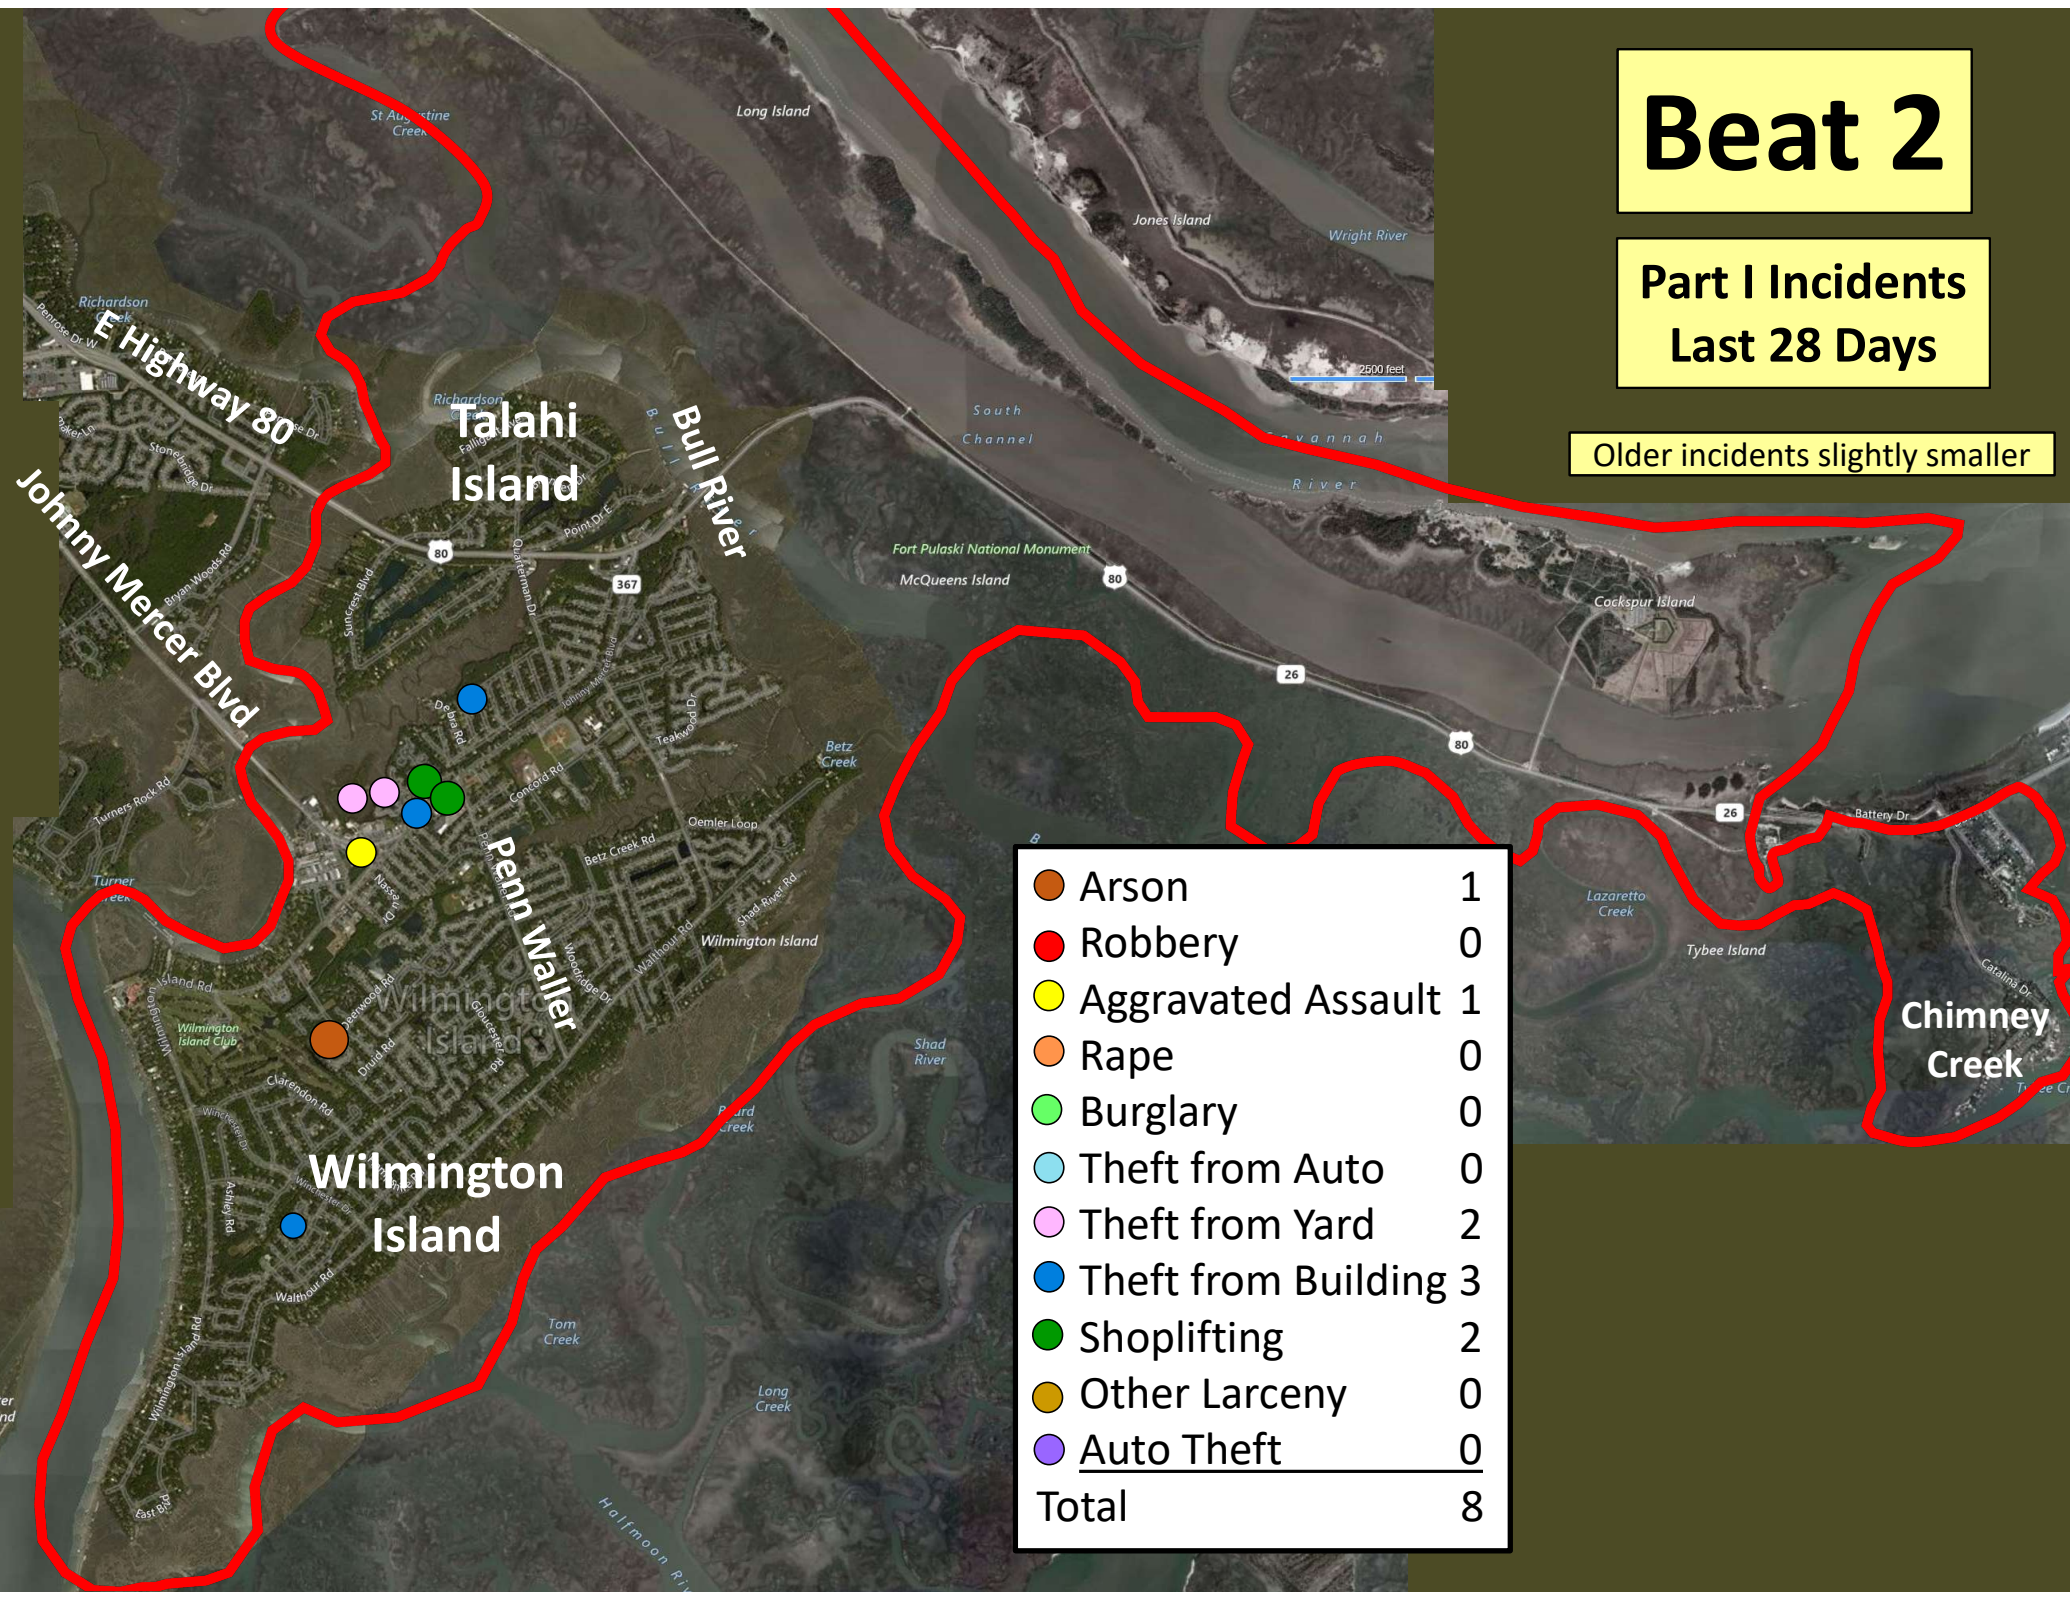

Beat 1

Part I Incidents Last 28 Days

● Robbery	0
● Aggravated Assault	1
● Rape	0
● Burglary	0
● Theft from Auto	4
● Theft from Yard	0
● Theft from Building	1
● Shoplifting	1
● Other Larceny	1
● Auto Theft	0
● Snatching/PickPkt	0
Total	8

Older incidents slightly smaller

Beat 2

Part I Incidents
Last 28 Days

Older incidents slightly smaller

Arson	1
Robbery	0
Aggravated Assault	1
Rape	0
Burglary	0
Theft from Auto	0
Theft from Yard	2
Theft from Building	3
Shoplifting	2
Other Larceny	0
Auto Theft	0
Total	8

Beat 3

● Robbery	0
● Aggravated Assault	1
● Rape	0
● Burglary	0
● Theft from Auto	1
● Theft from Yard	0
● Theft from Building	2
● Shoplifting	1
● Other Larceny	1
● Auto Theft	1
Total	7

Part I Incidents Last 28 Days

Older incidents slightly smaller

Beat 9

Part I Incidents
Last 28 Days

Arson	1
Robbery	1
Aggravated Assault	3
Rape	0
Burglary	4
Theft from Auto	6
Theft from Yard	1
Theft from Building	5
Shoplifting	3
Other Larceny	2
Auto Theft	3
Snatching/PickPkt	0
Total	28