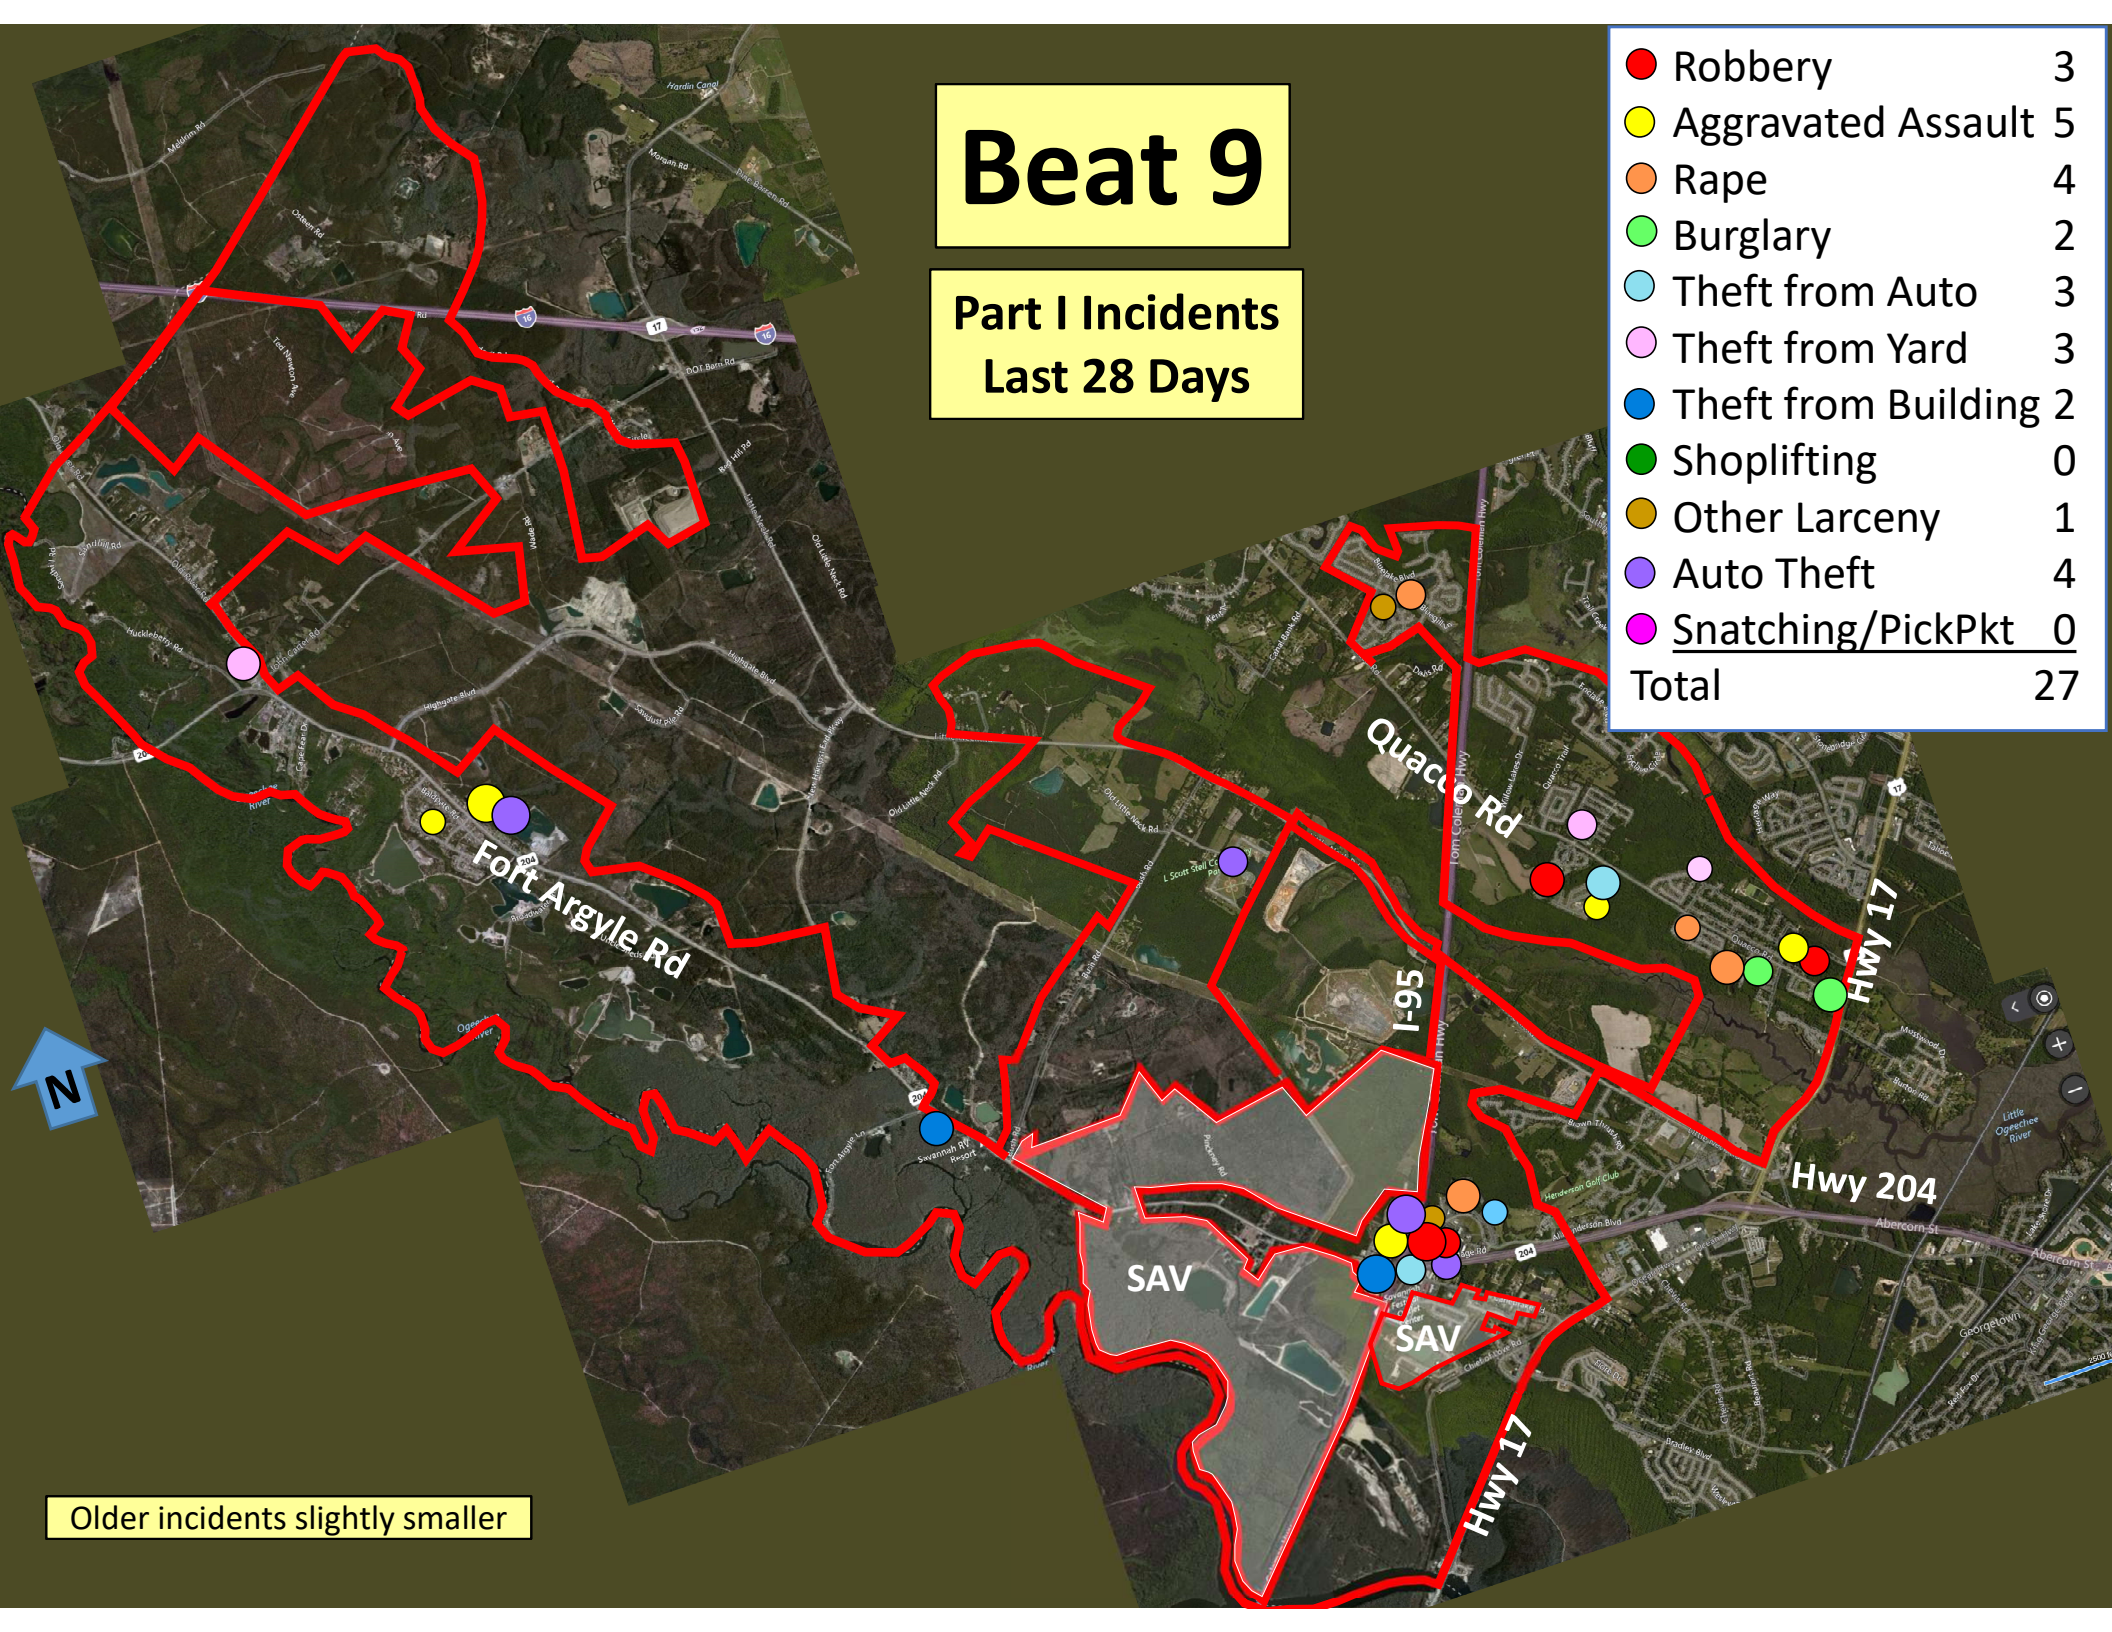

Beat 9

Part I Incidents
Last 28 Days

● Robbery	3
● Aggravated Assault	5
● Rape	4
● Burglary	2
● Theft from Auto	3
● Theft from Yard	3
● Theft from Building	2
● Shoplifting	0
● Other Larceny	1
● Auto Theft	4
● Snatching/PickPkt	0
Total	27

Older incidents slightly smaller