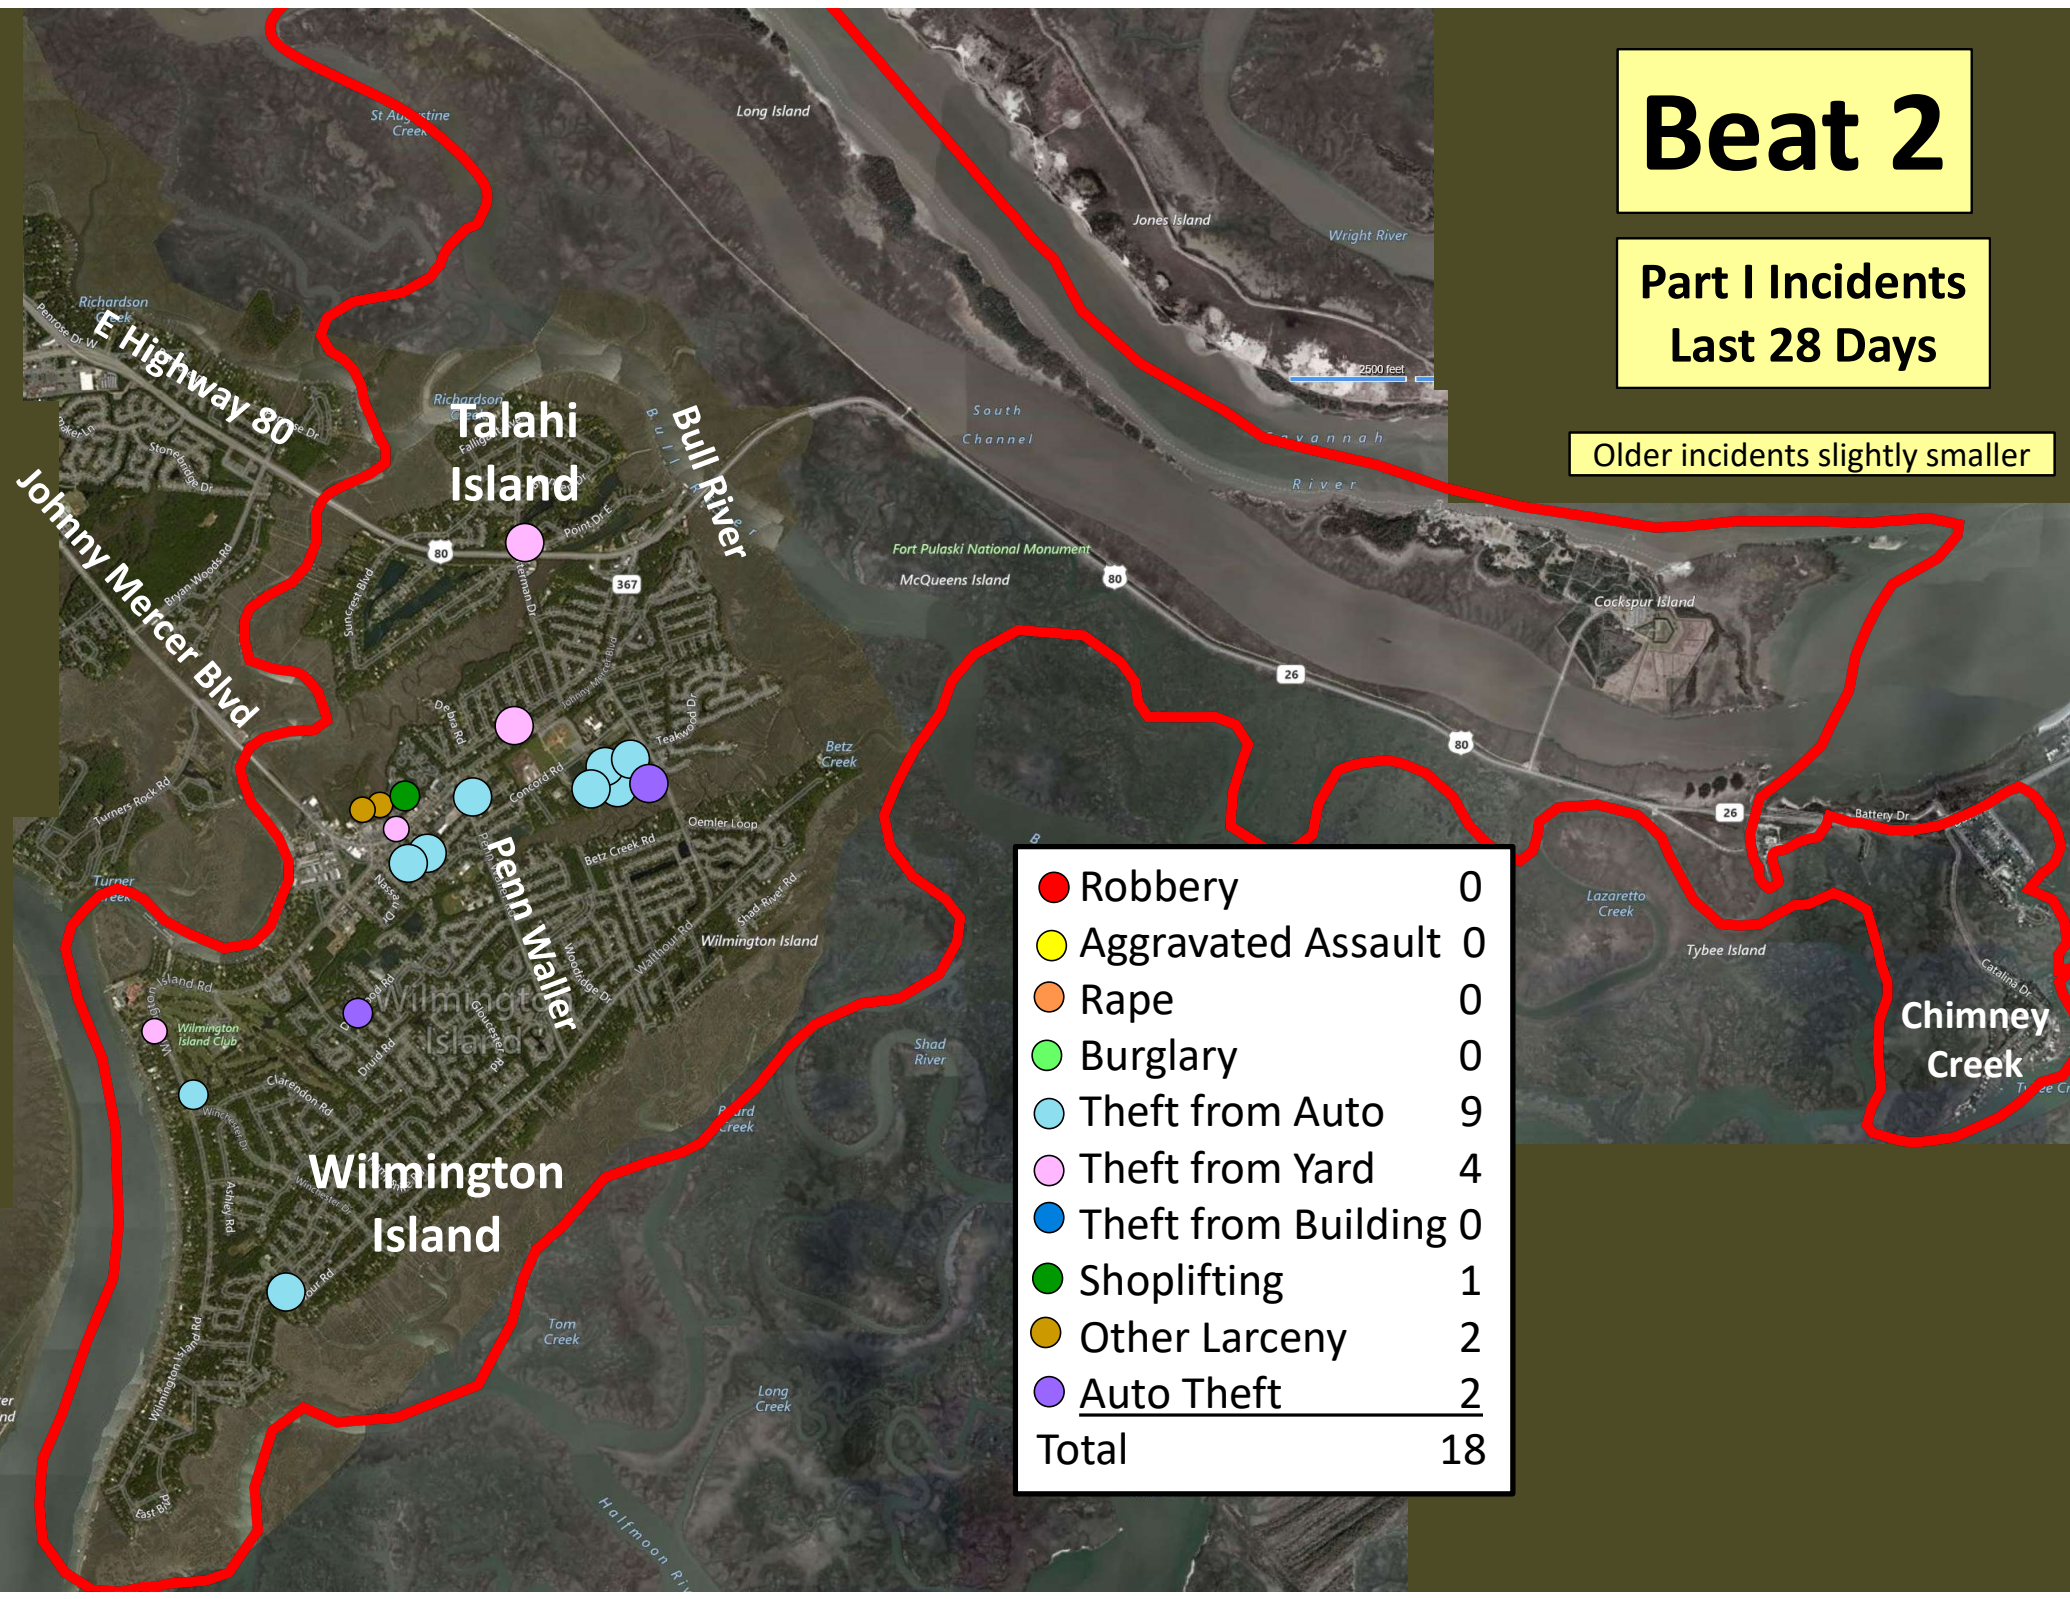

Older incidents slightly smaller

# Beat 2

Part I Incidents  
Last 28 Days

Older incidents slightly smaller

● Robbery	0
● Aggravated Assault	0
● Rape	0
● Burglary	0
● Theft from Auto	9
● Theft from Yard	4
● Theft from Building	0
● Shoplifting	1
● Other Larceny	2
● Auto Theft	2
<b>Total</b>	<b>18</b>

## Part I Incidents Last 28 Days

Older incidents slightly smaller