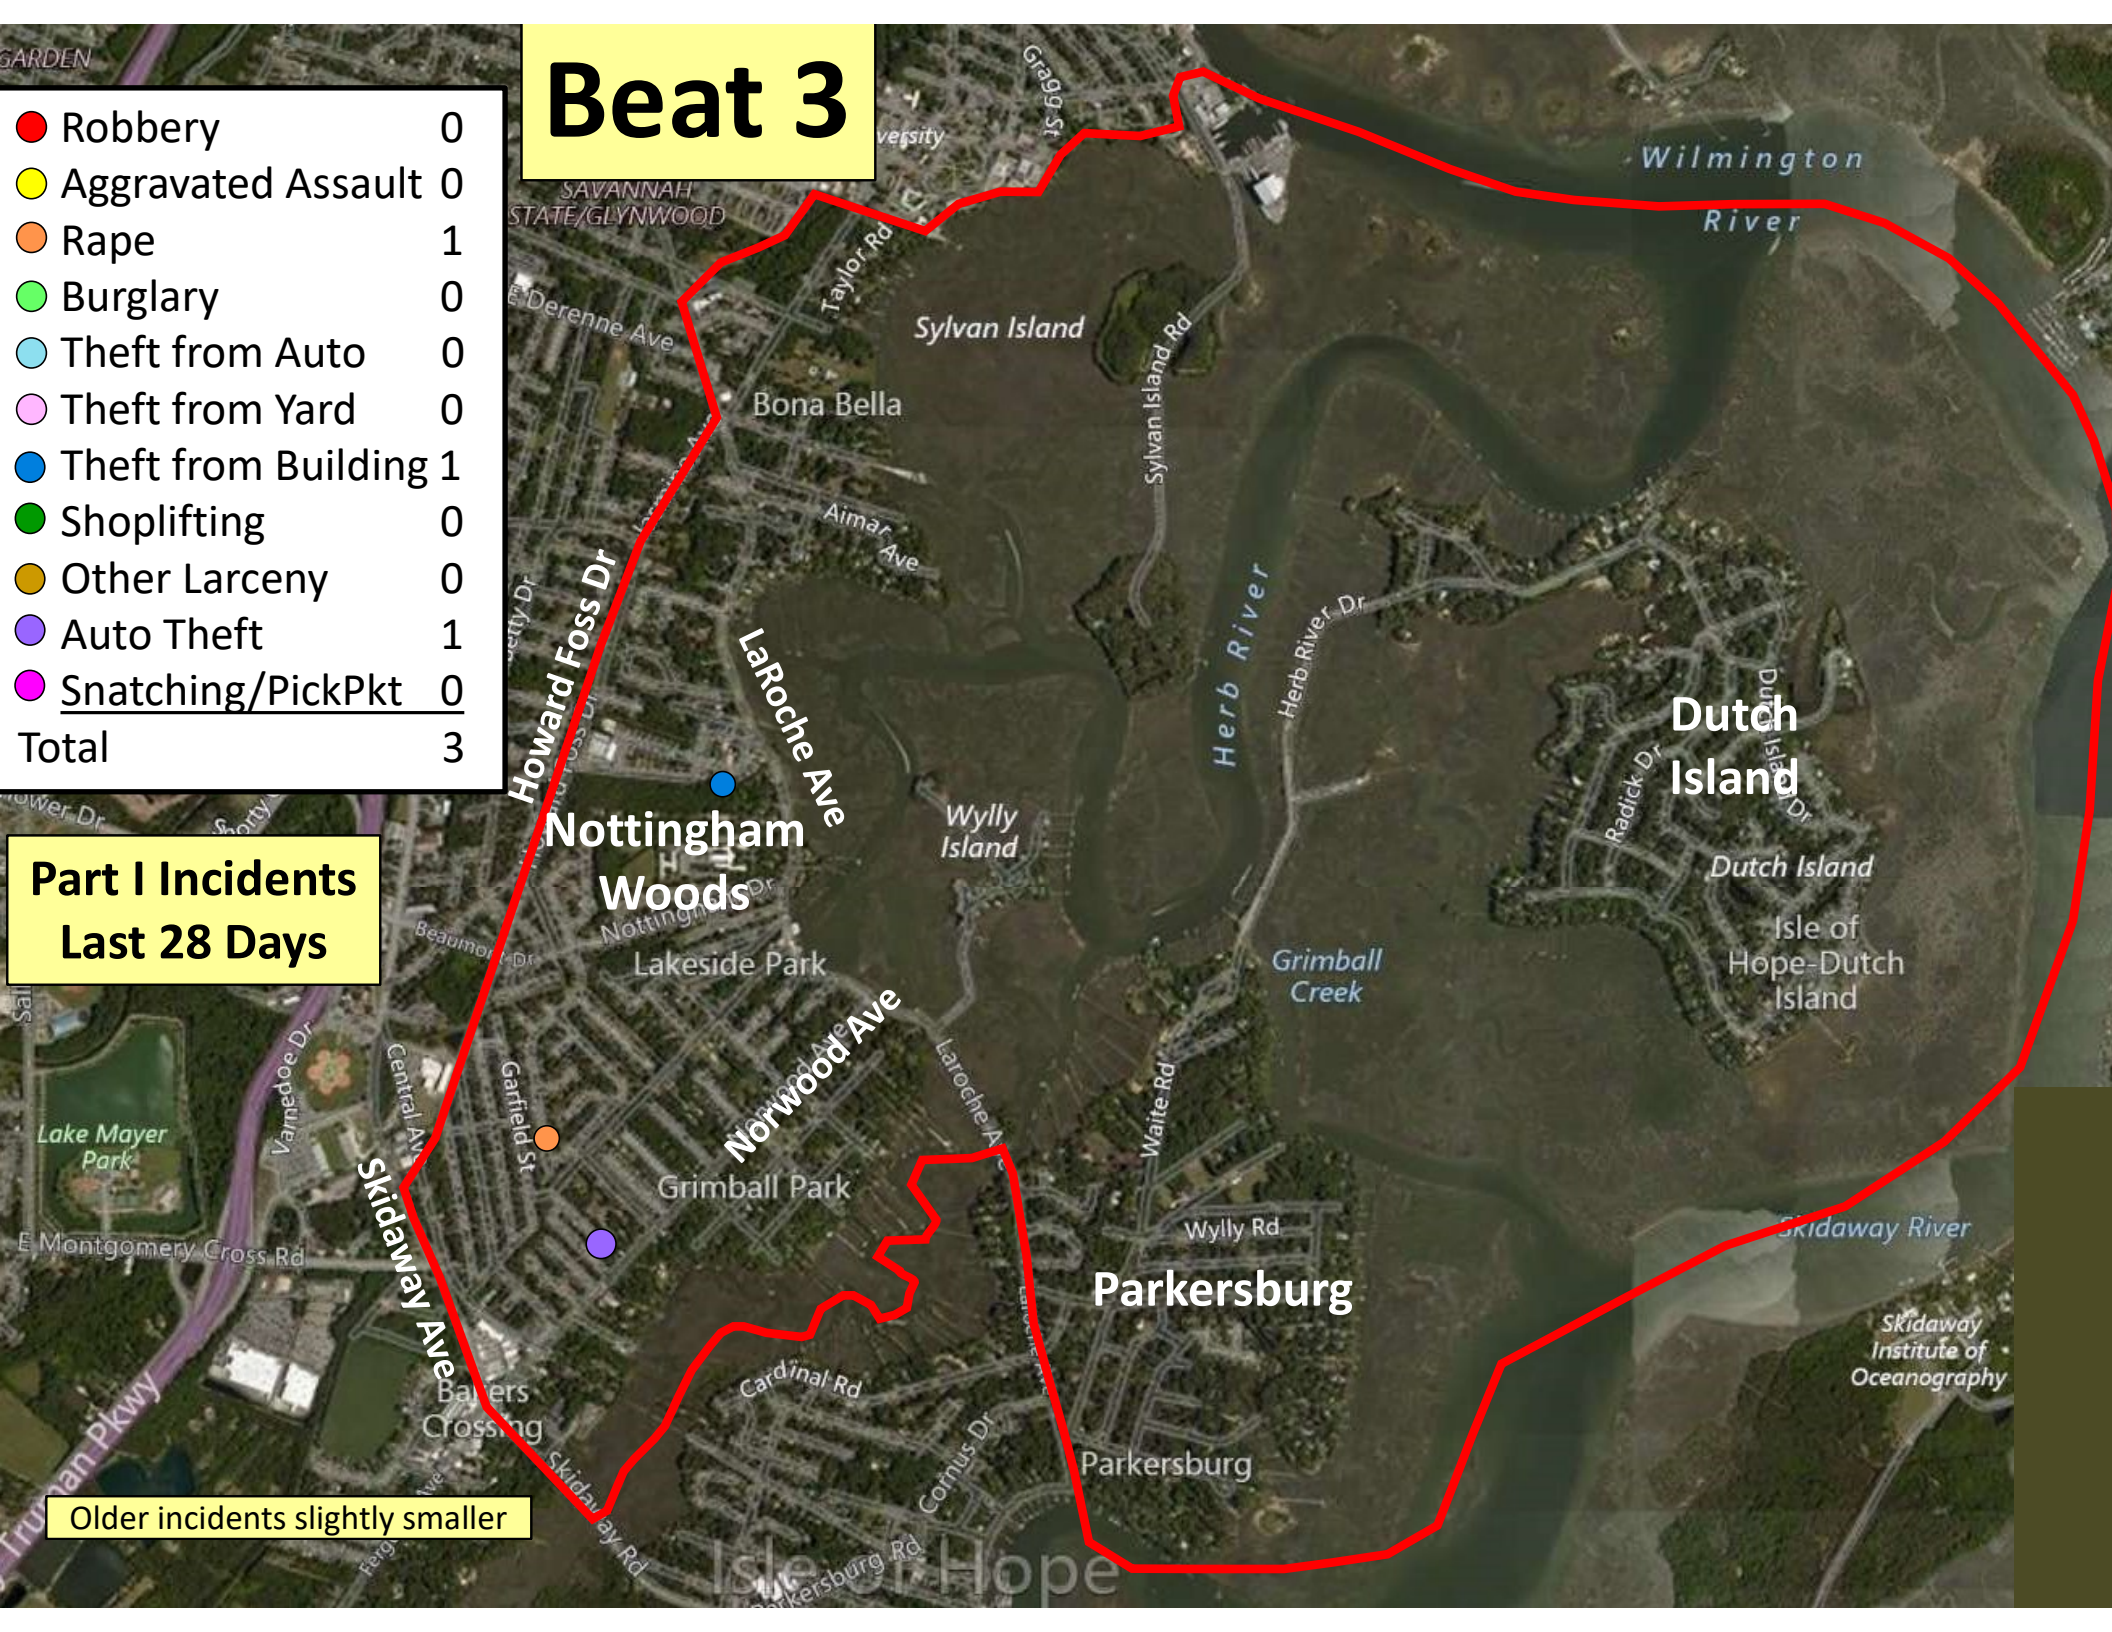

Beat 3

● Robbery	0
● Aggravated Assault	0
● Rape	1
● Burglary	0
● Theft from Auto	0
● Theft from Yard	0
● Theft from Building	1
● Shoplifting	0
● Other Larceny	0
● Auto Theft	1
● Snatching/PickPkt	0
Total	3

Part I Incidents Last 28 Days

Older incidents slightly smaller