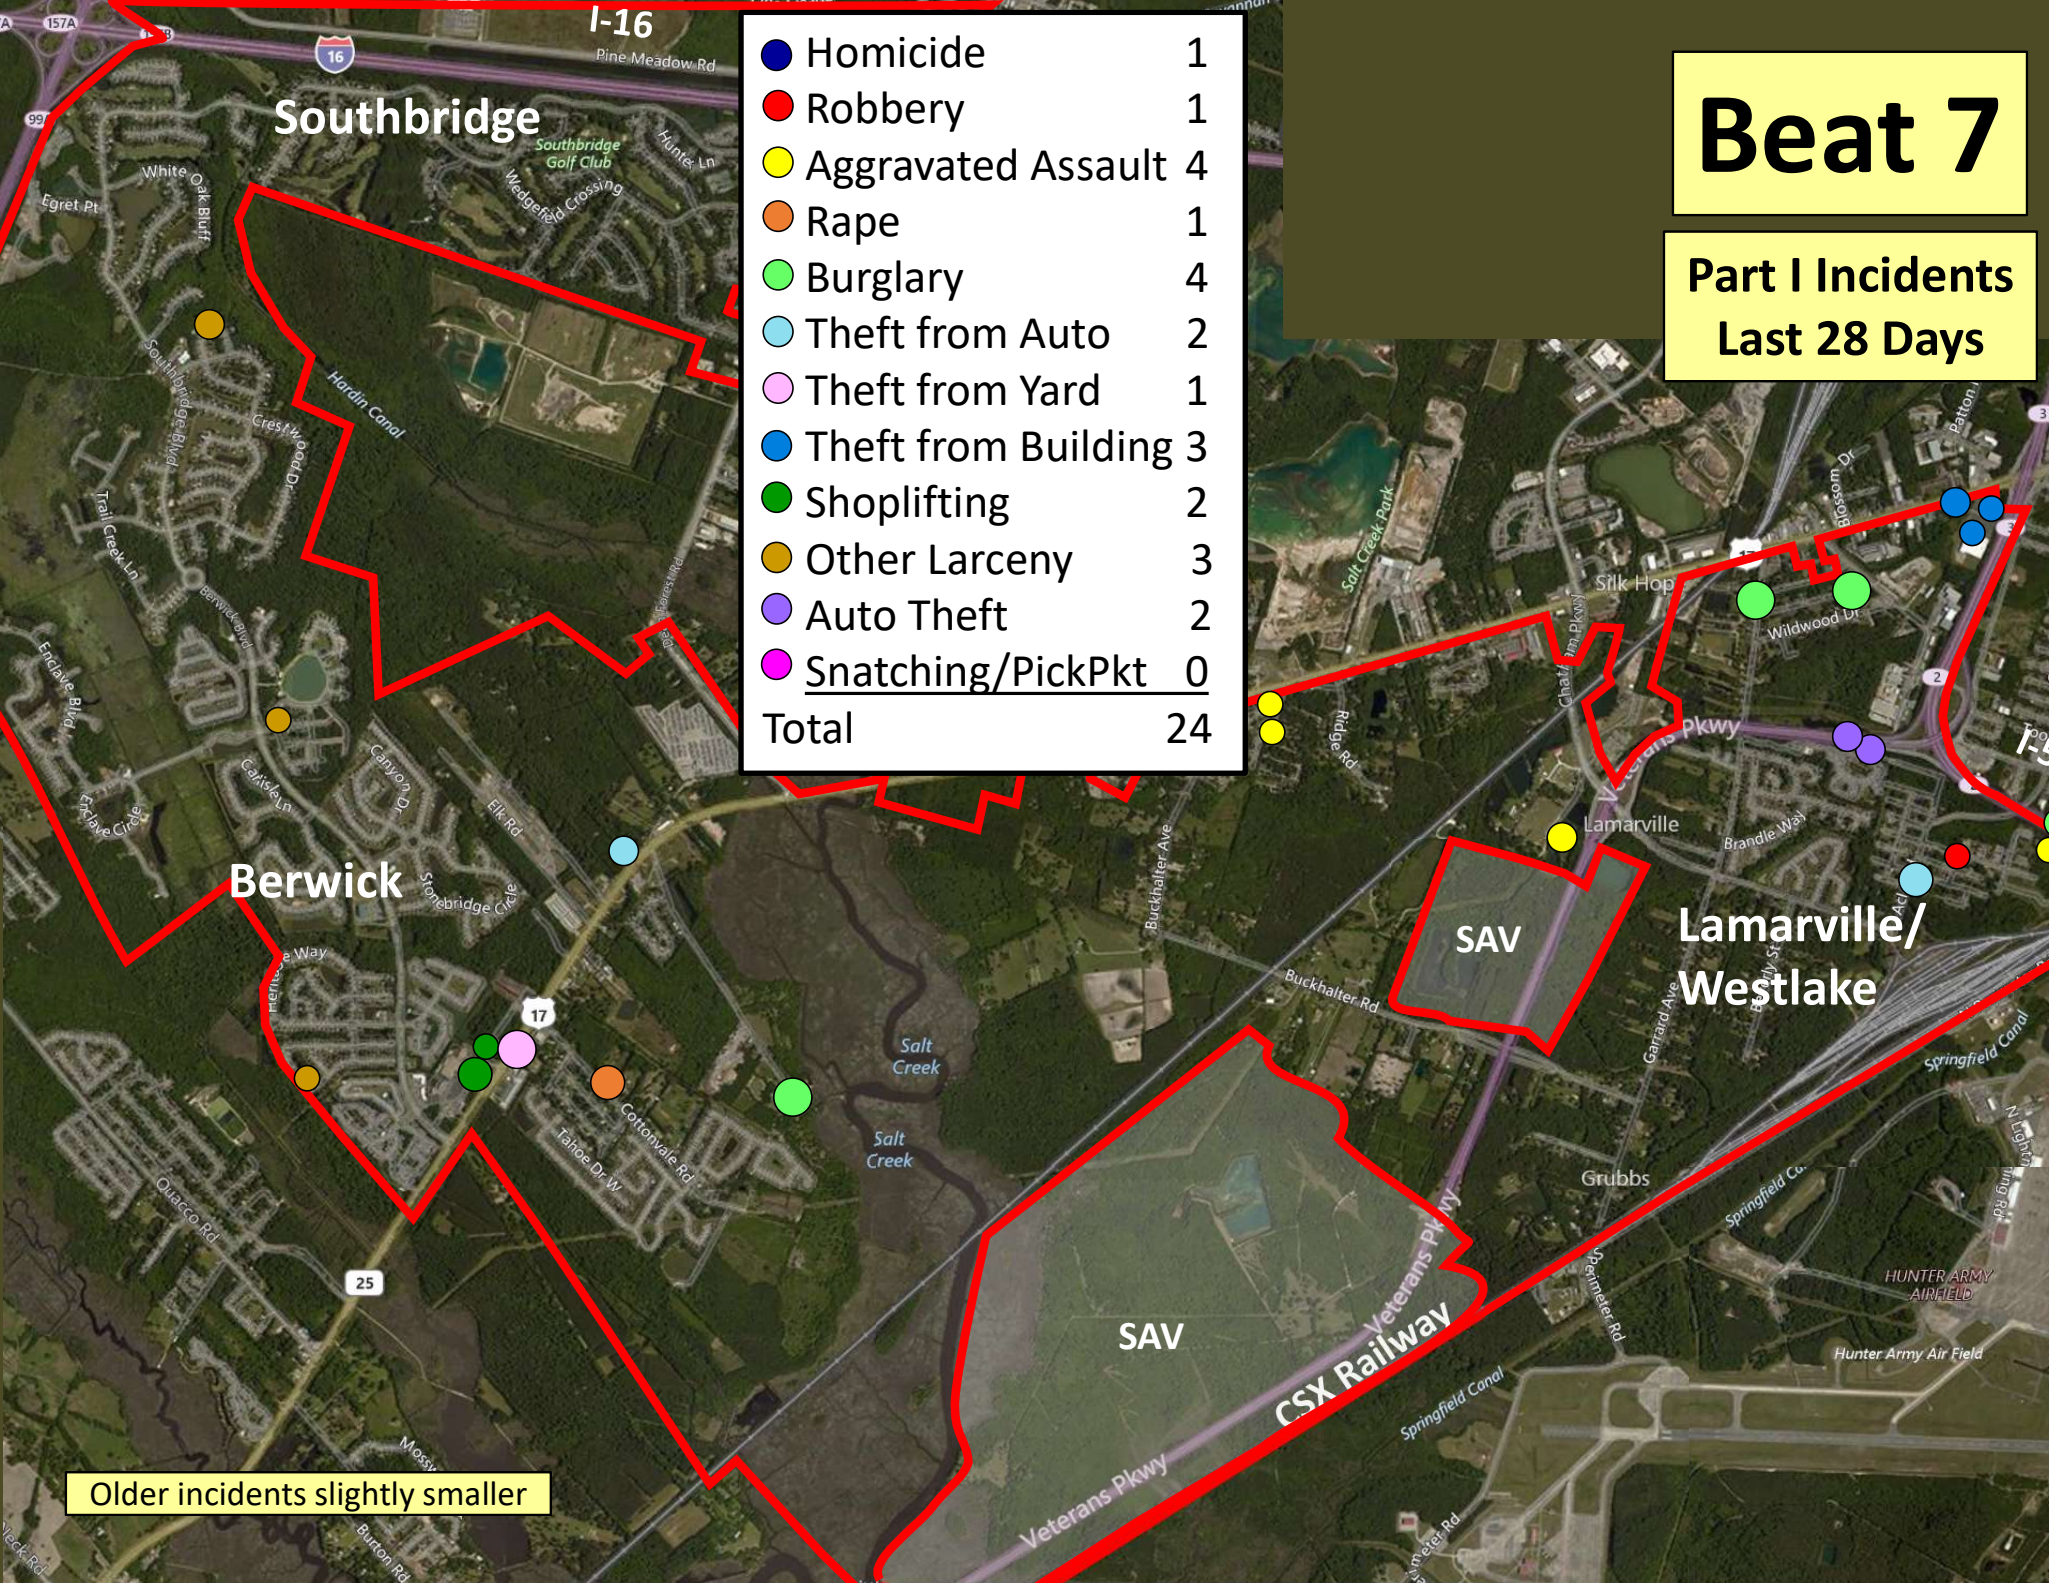

Beat 7

Part I Incidents
Last 28 Days

● Homicide	1
● Robbery	1
● Aggravated Assault	4
● Rape	1
● Burglary	4
● Theft from Auto	2
● Theft from Yard	1
● Theft from Building	3
● Shoplifting	2
● Other Larceny	3
● Auto Theft	2
● Snatching/PickPkt	0
Total	24

Older incidents slightly smaller