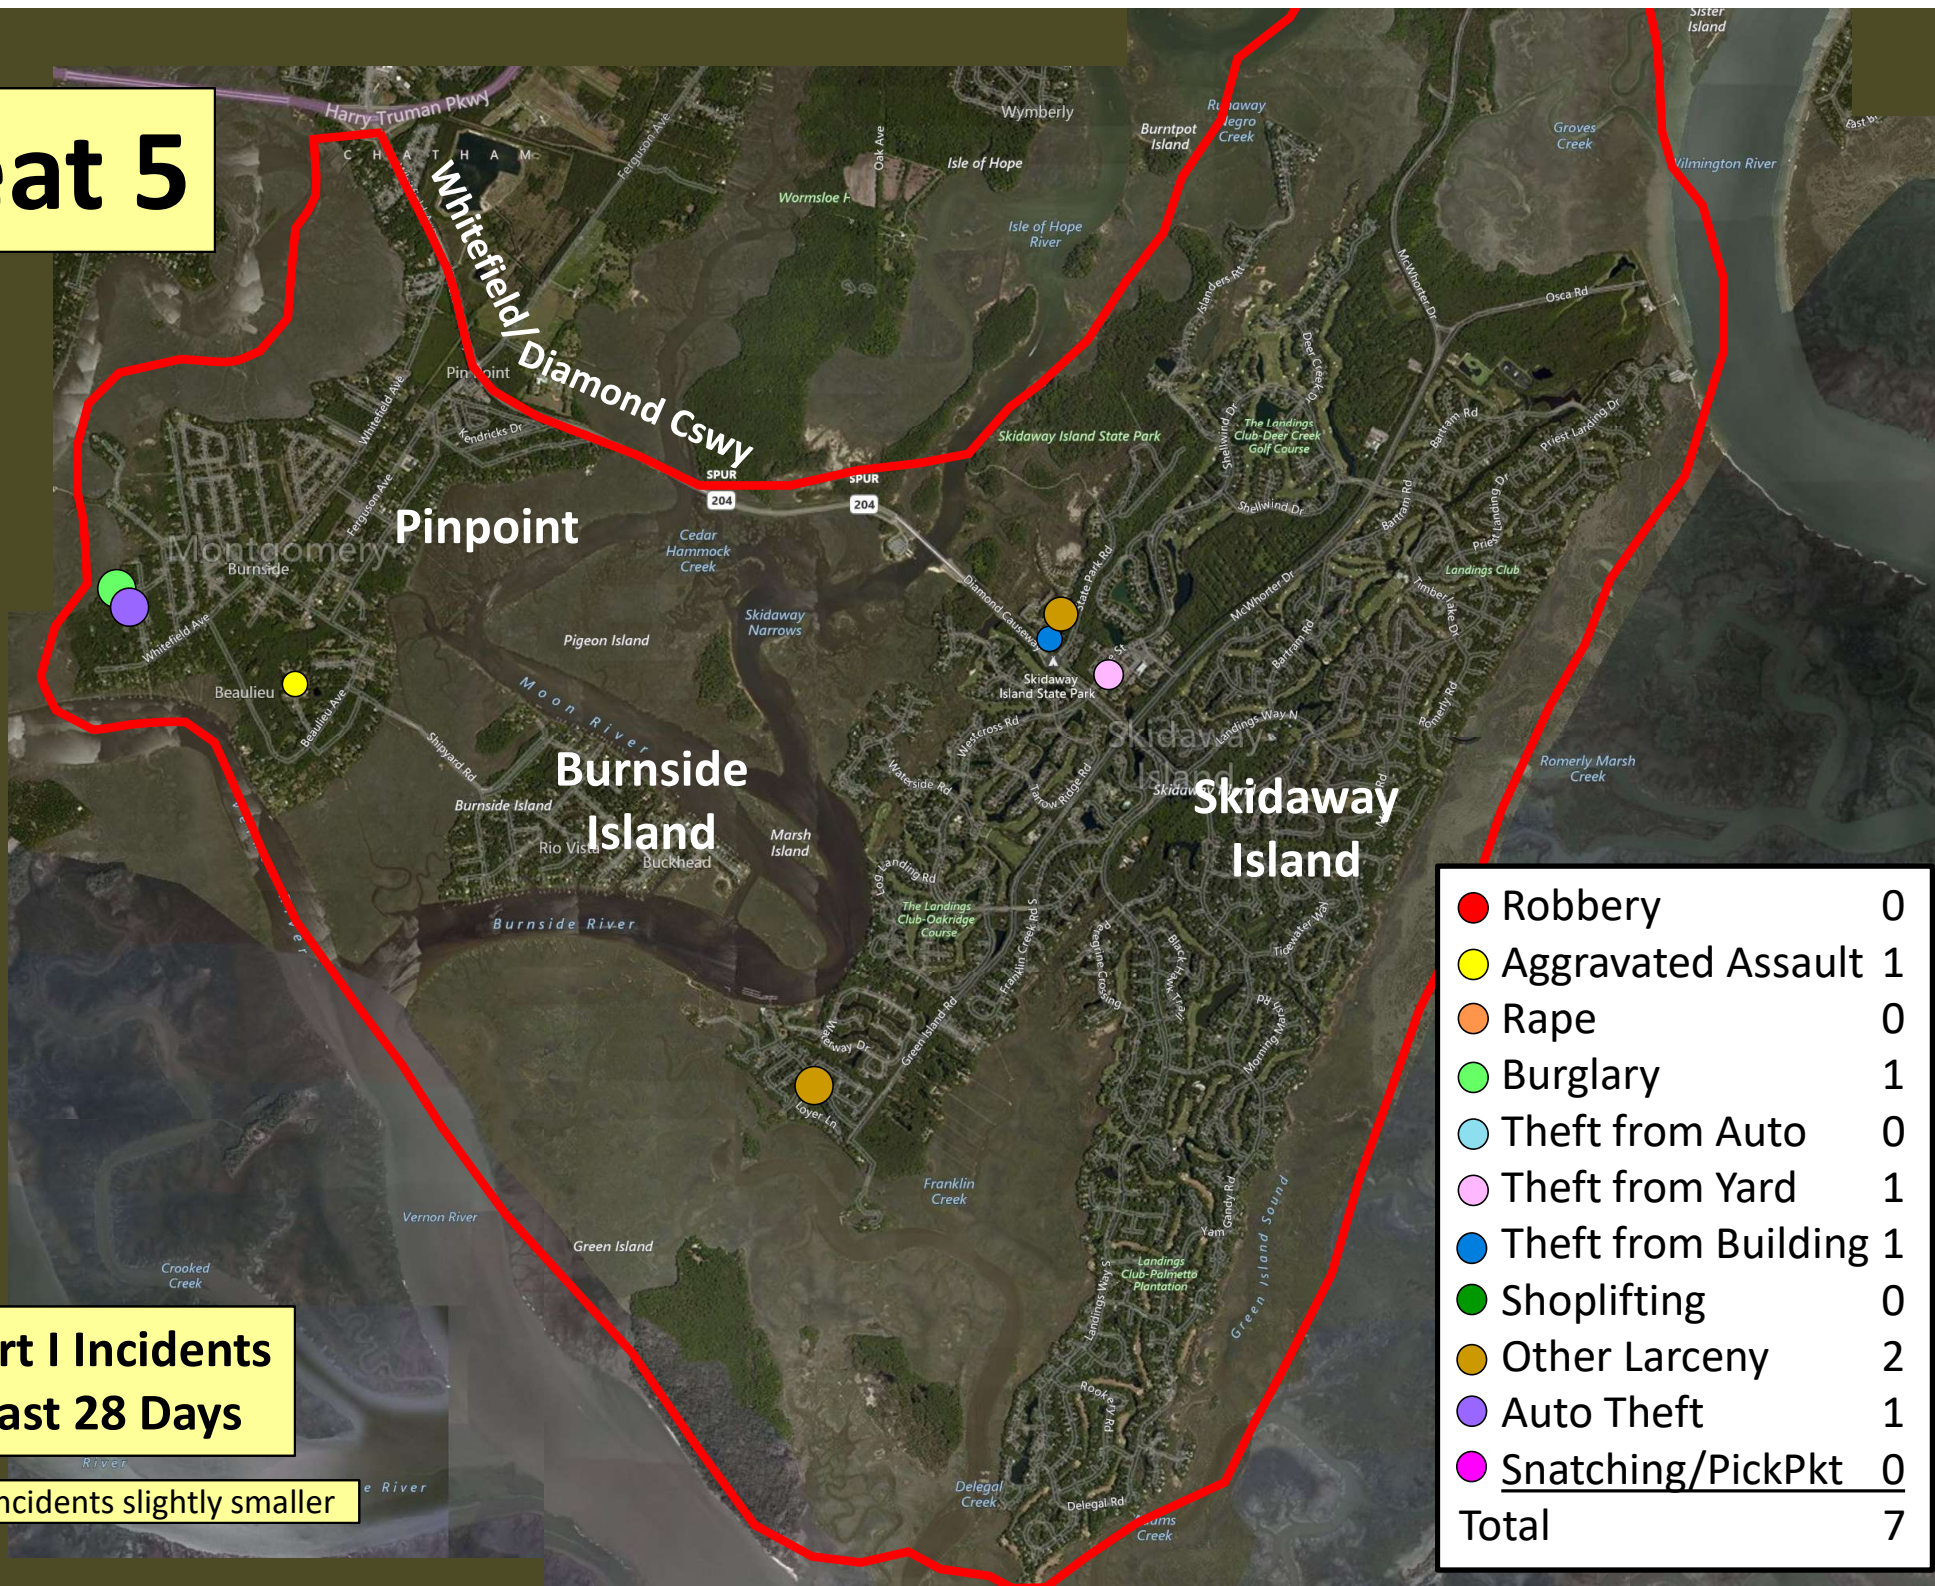

Beat 5

Part I Incidents
Last 28 Days

Older incidents slightly smaller

Beat 6

Part I Incidents
Last 28 Days

● Robbery	0
● Aggravated Assault	0
● Rape	0
● Burglary	0
● Theft from Auto	0
● Theft from Yard	1
● Theft from Building	0
● Shoplifting	0
● Other Larceny	0
● Auto Theft	0
● Snatching/PickPkt	0
Total	1