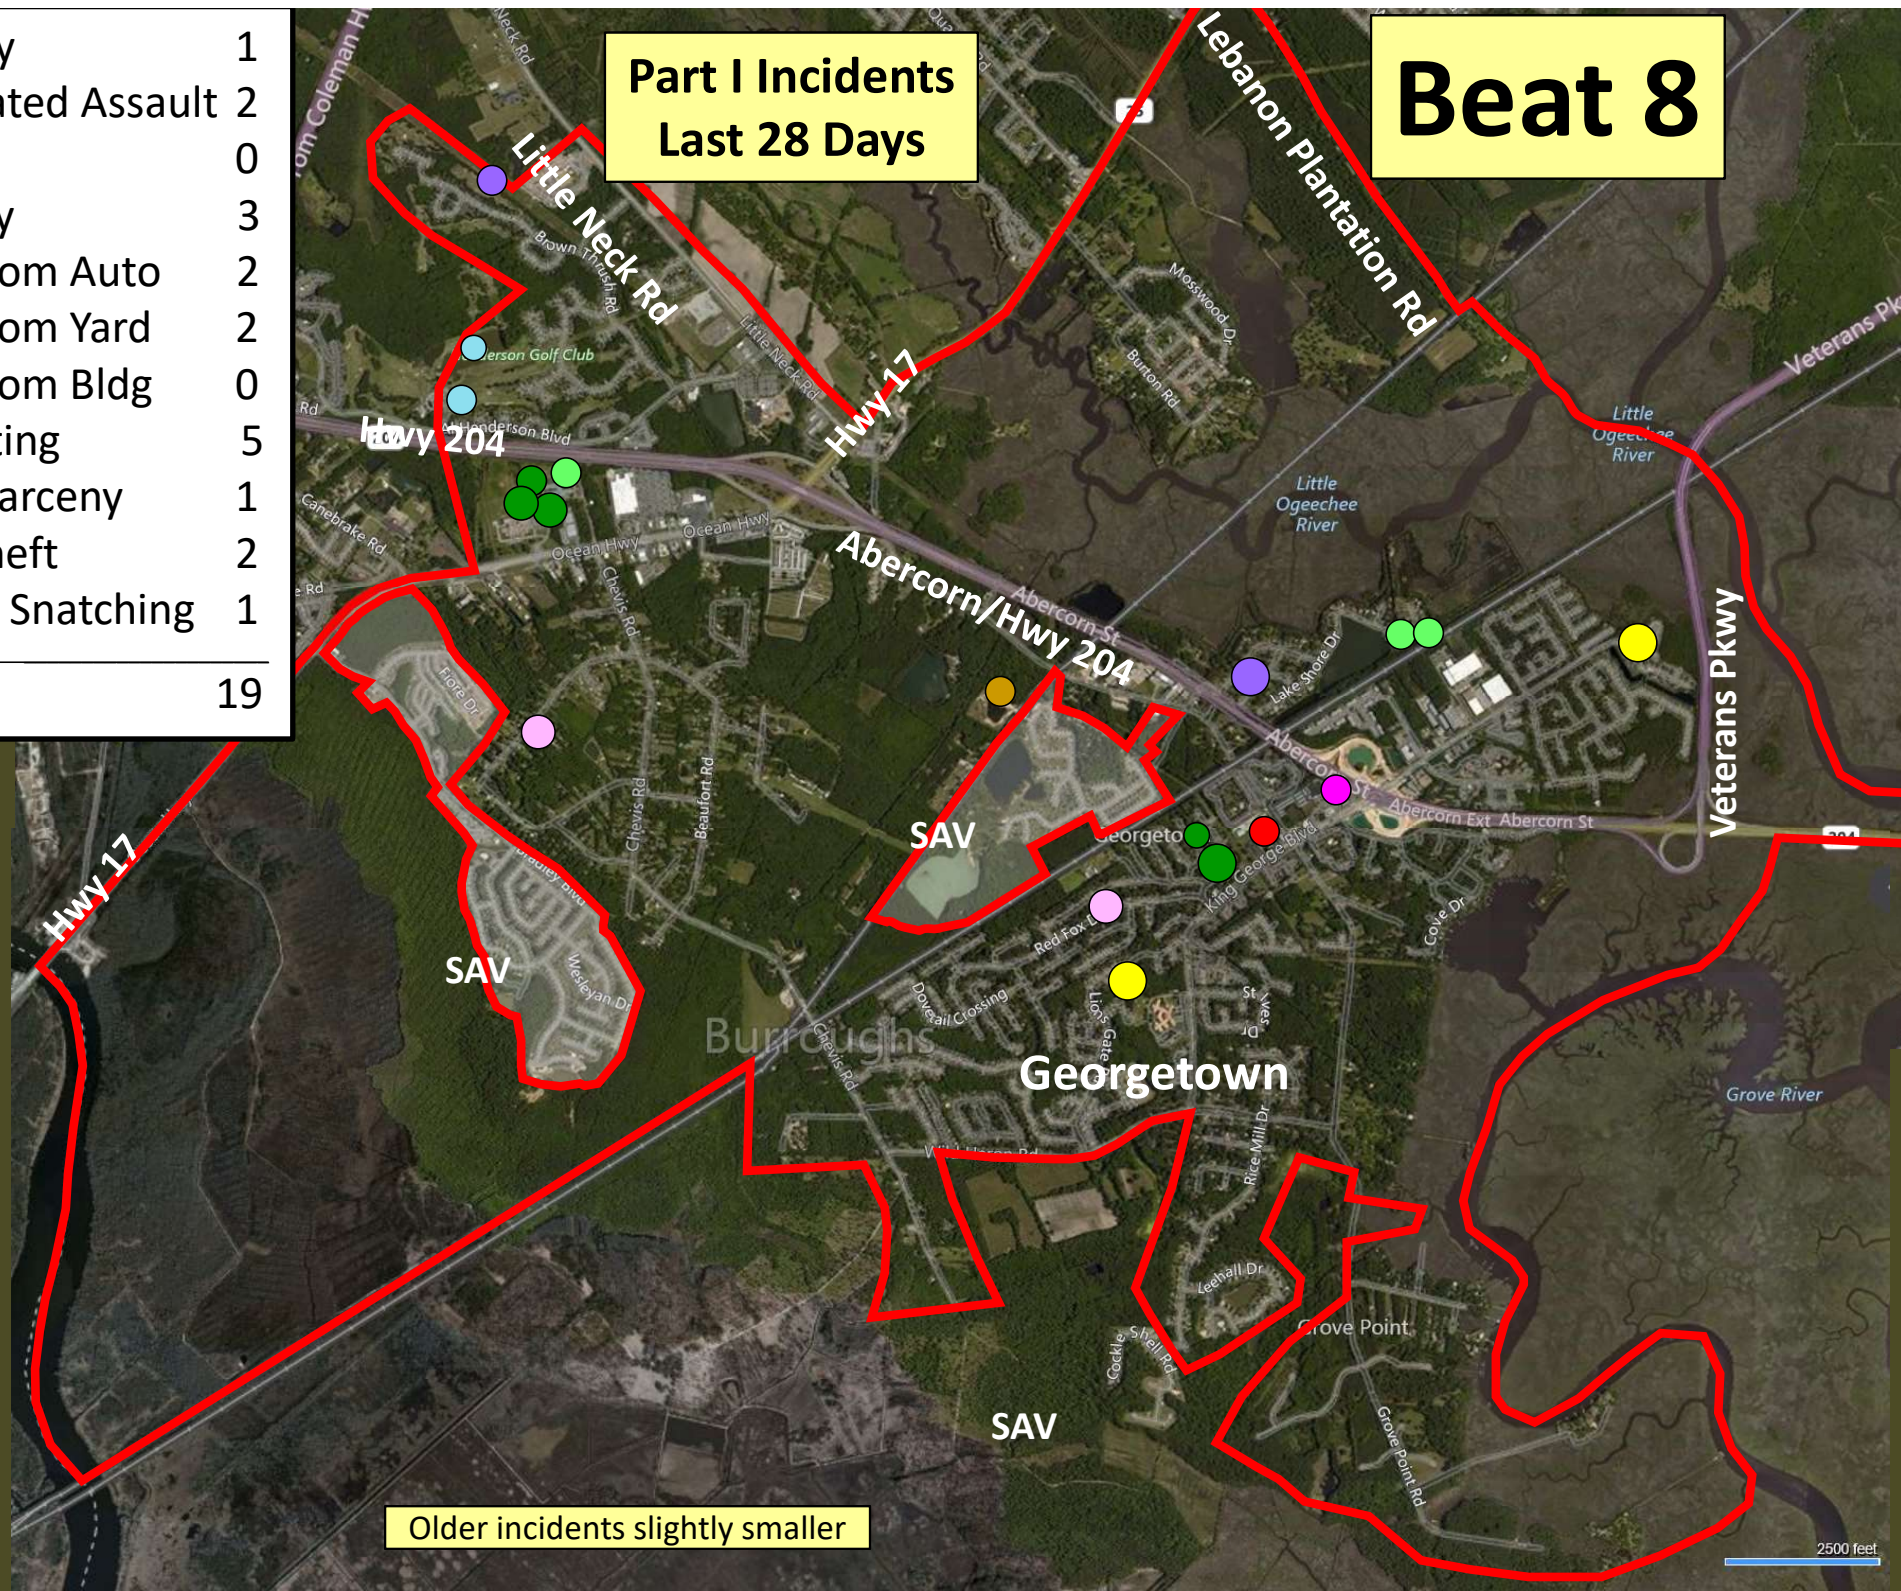

Beat 8

Part I Incidents Last 28 Days

● Robbery	1
● Aggravated Assault	2
● Rape	0
● Burglary	3
● Theft from Auto	2
● Theft from Yard	2
● Theft from Bldg	0
● Shoplifting	5
● Other Larceny	1
● Auto Theft	2
● Sudden Snatching	1
Total	19

Older incidents slightly smaller