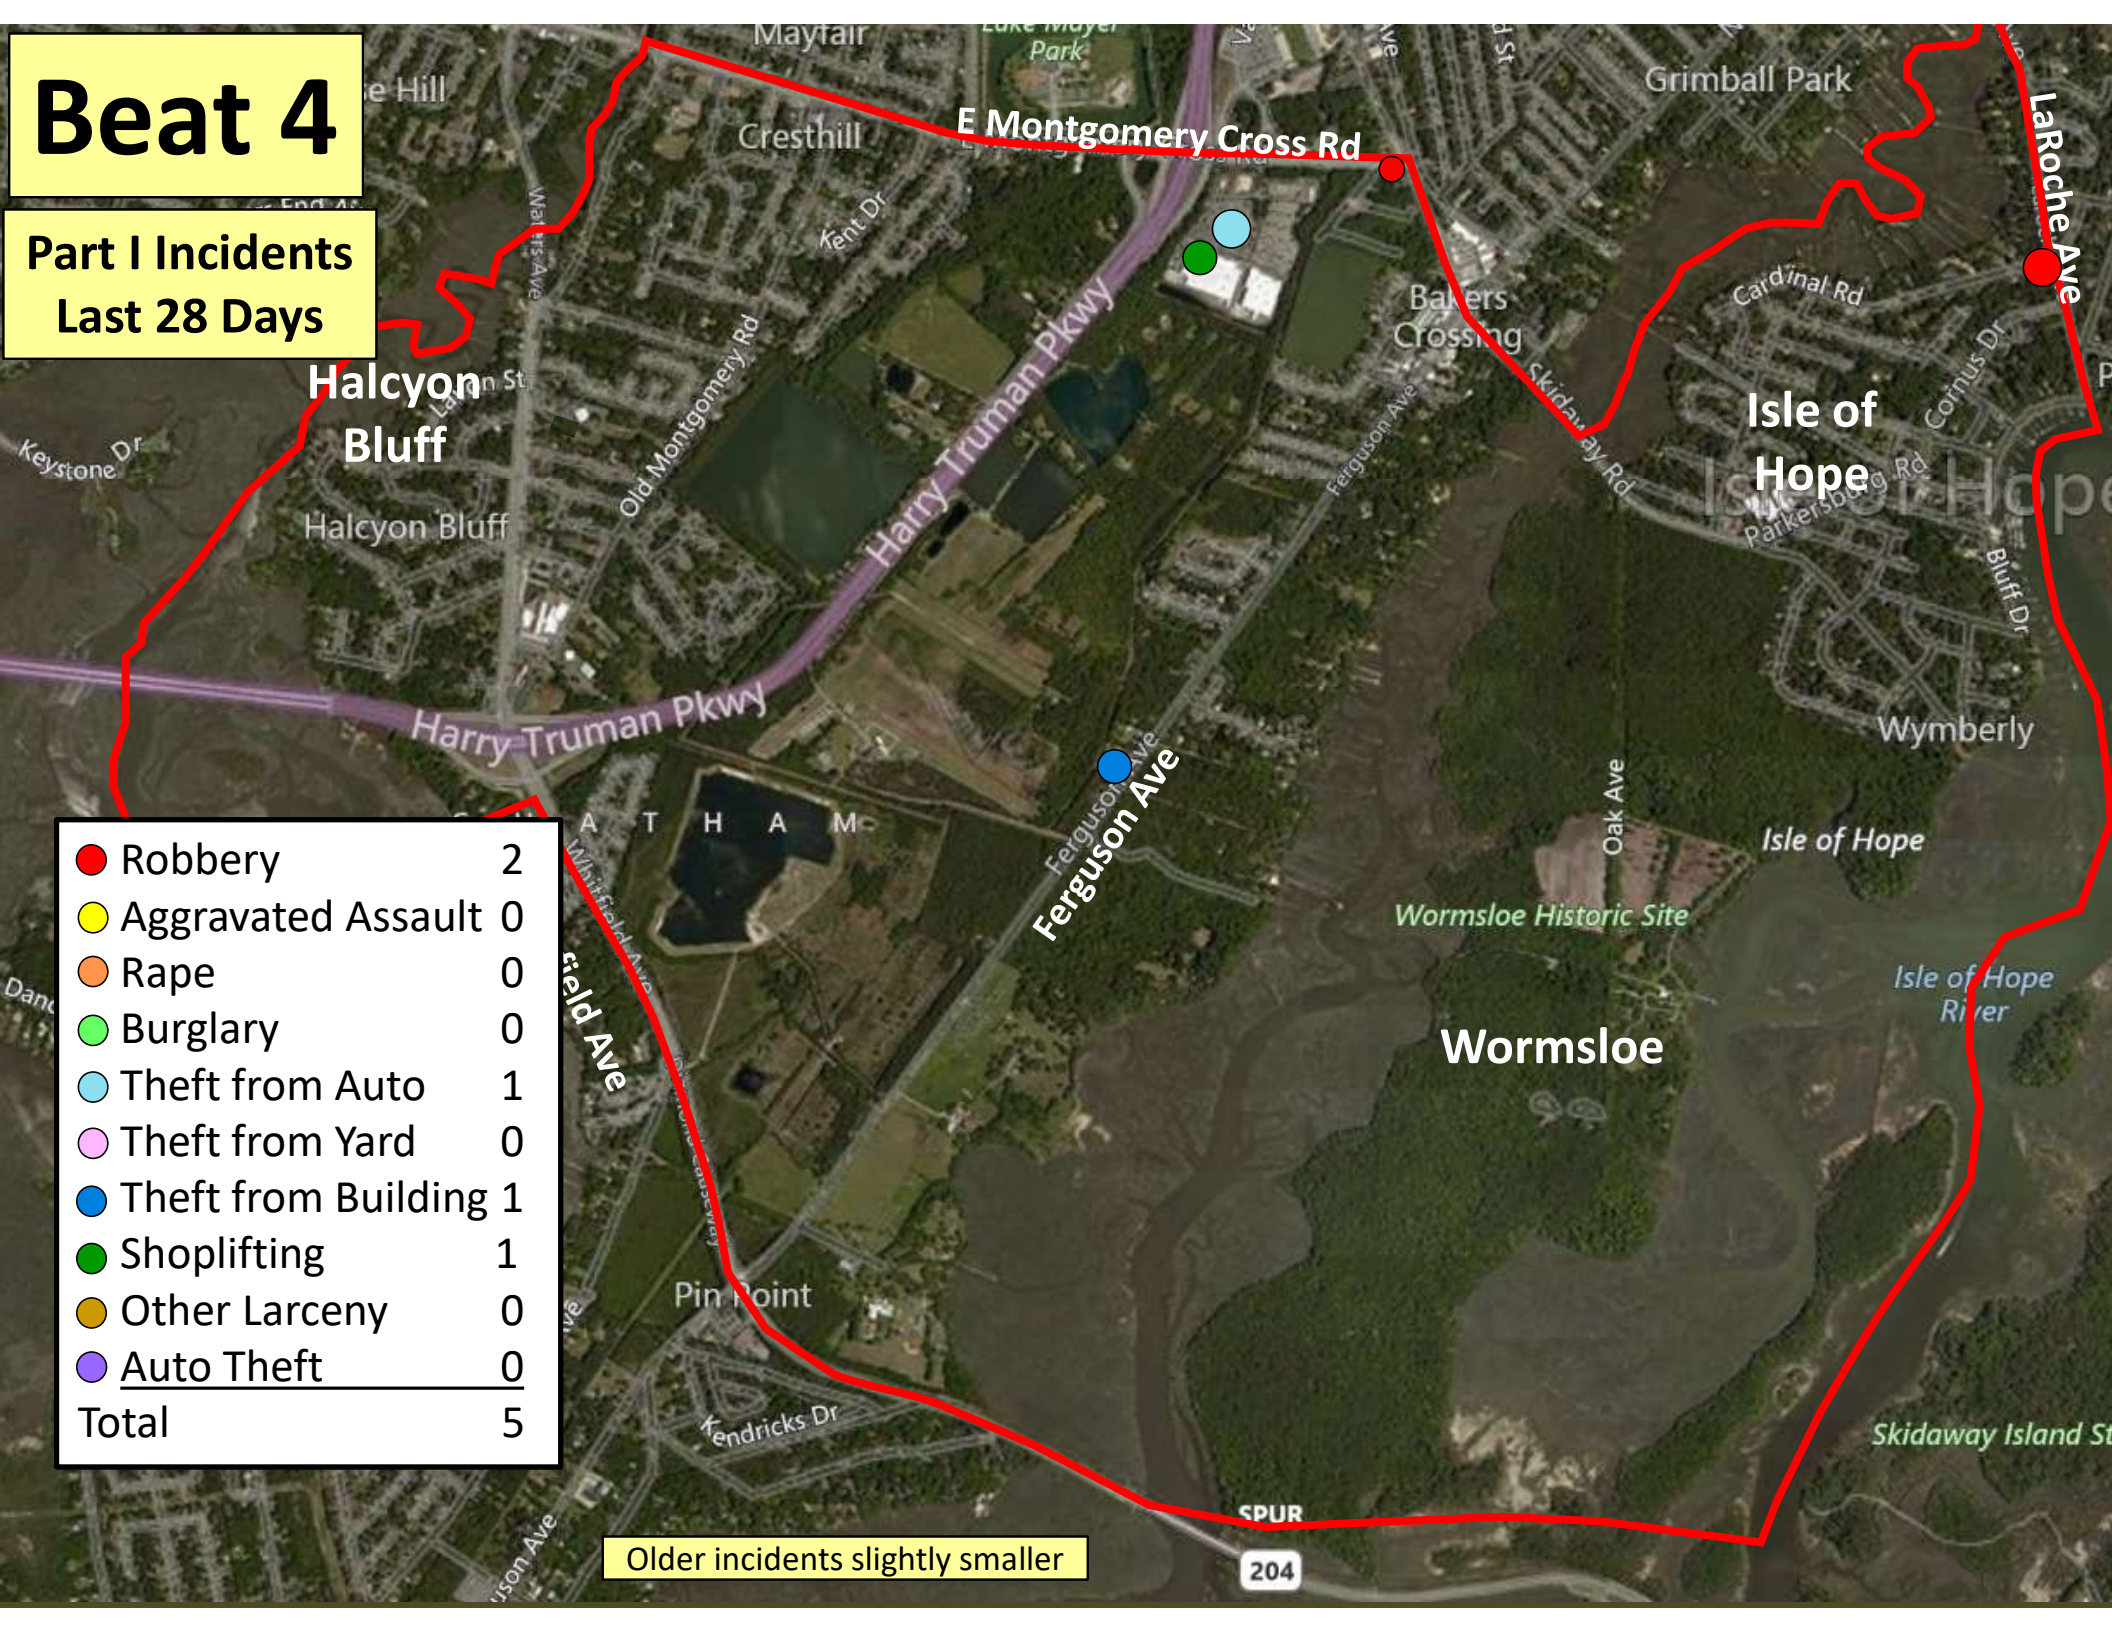

Beat 4

Part I Incidents
Last 28 Days

● Robbery	2
● Aggravated Assault	0
● Rape	0
● Burglary	0
● Theft from Auto	1
● Theft from Yard	0
● Theft from Building	1
● Shoplifting	1
● Other Larceny	0
● Auto Theft	0
Total	5

Older incidents slightly smaller