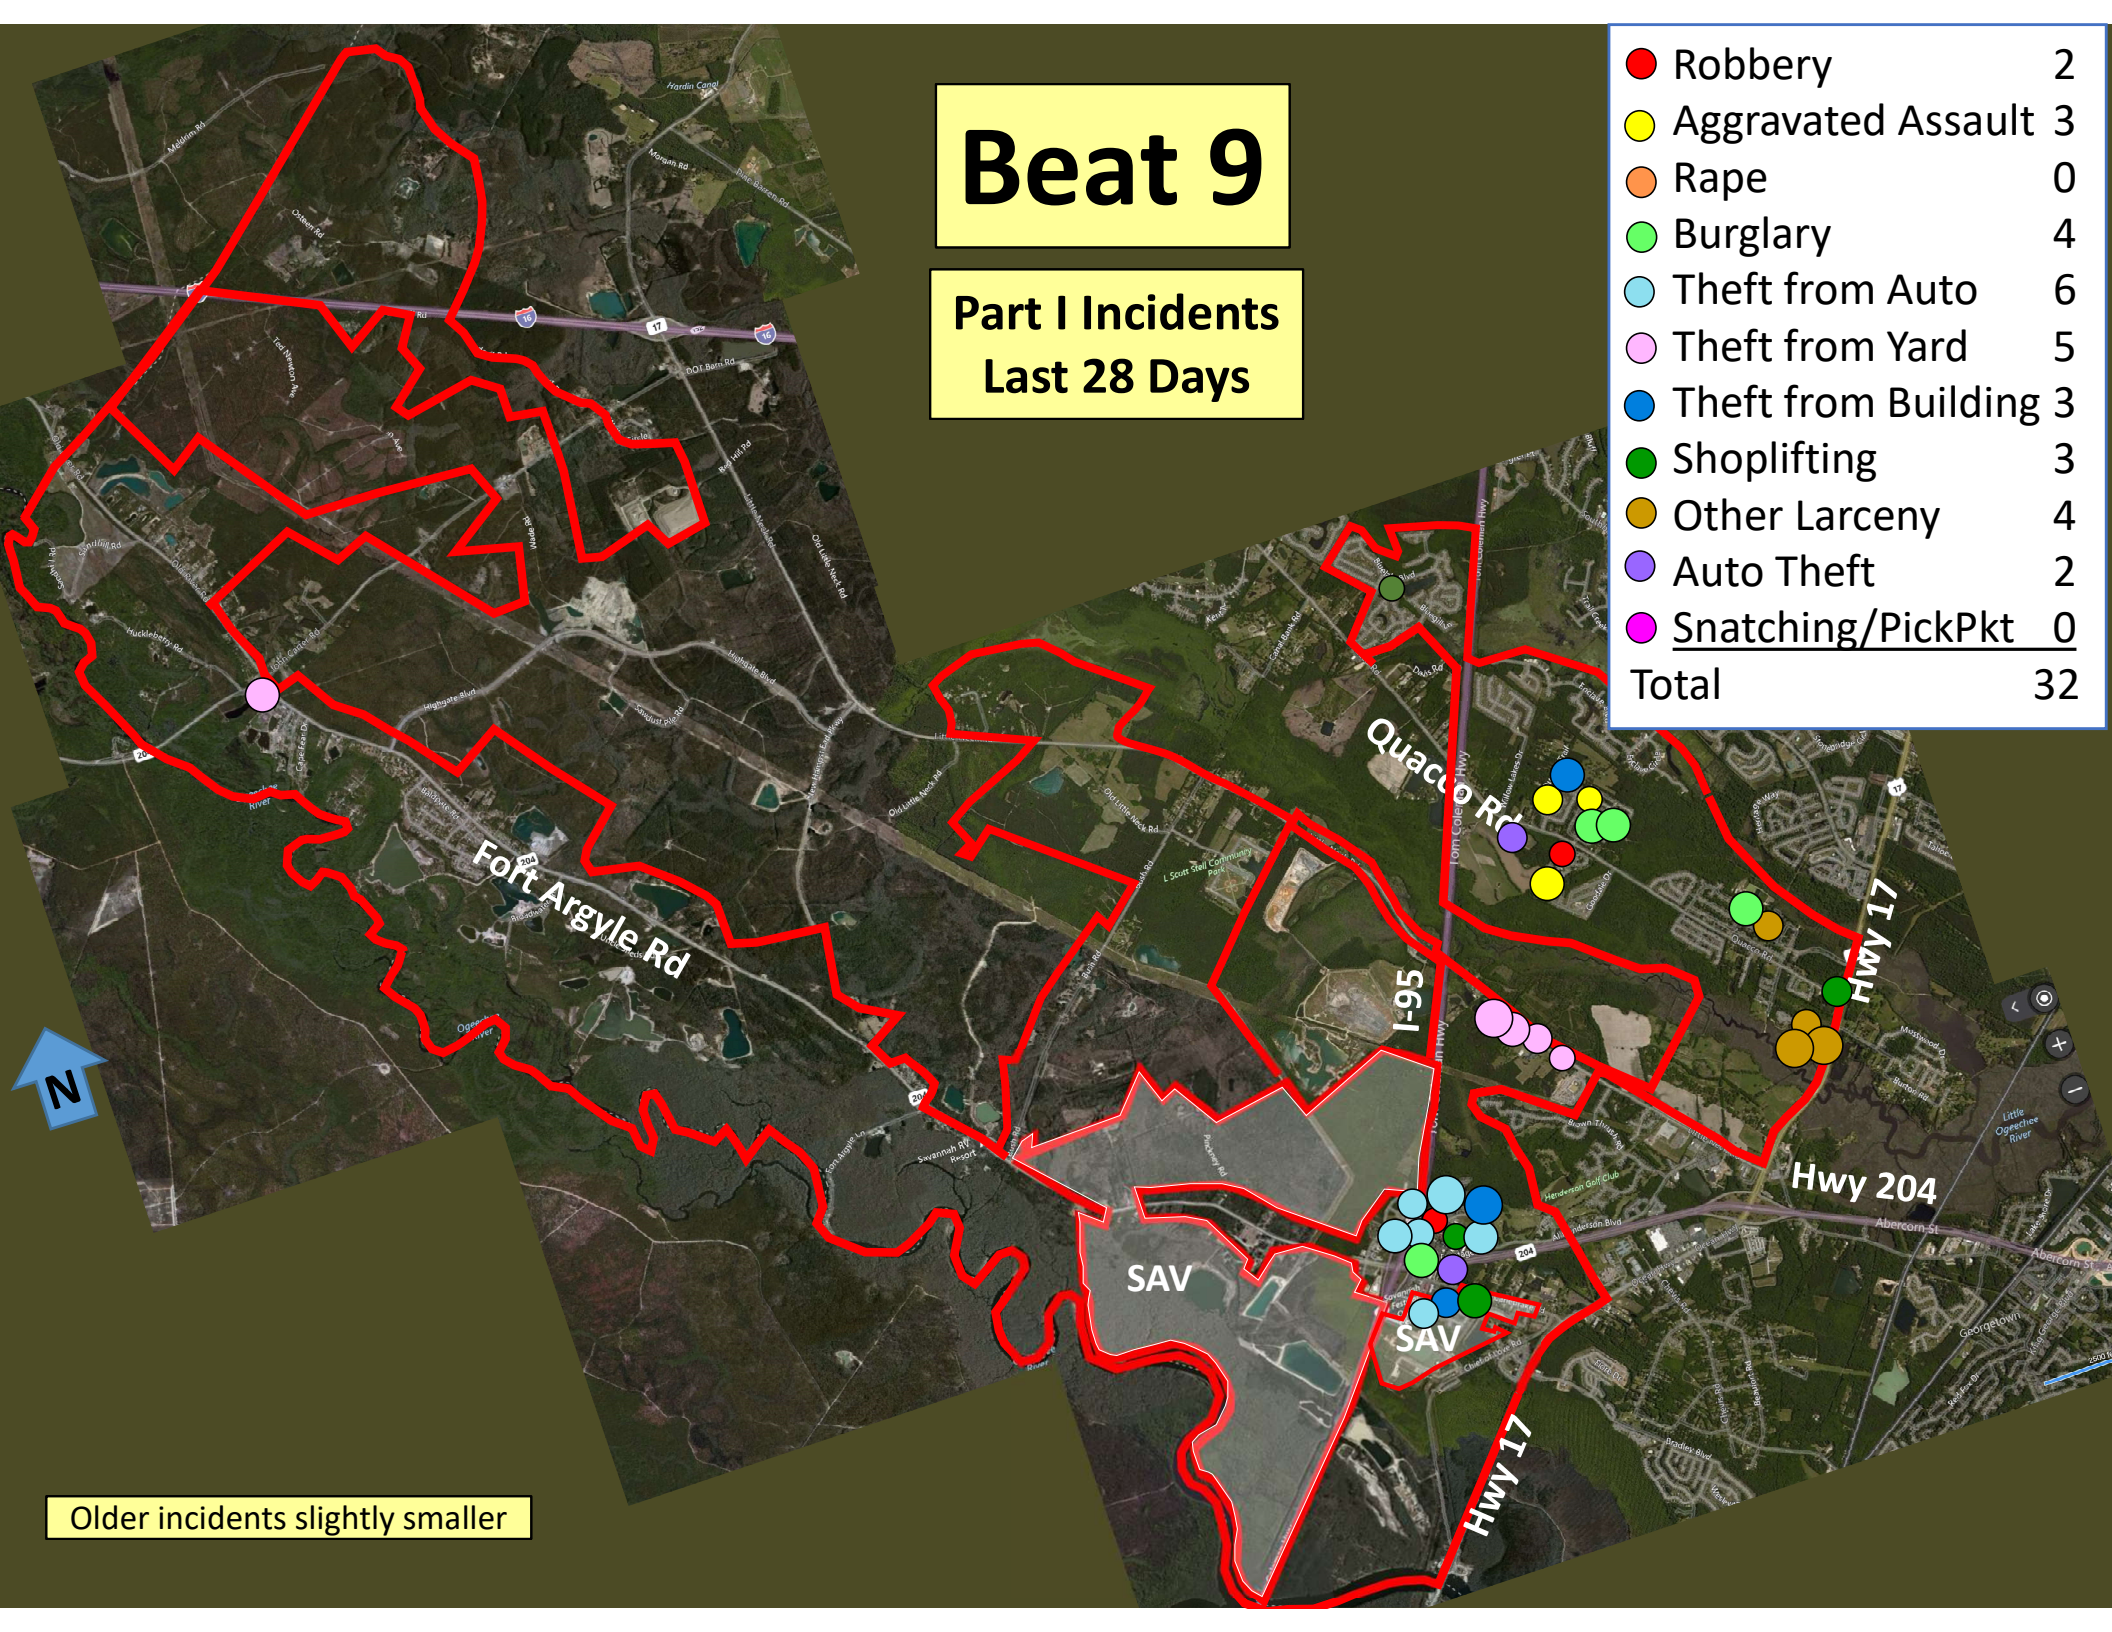

Older incidents slightly smaller

Beat 7

Part I Incidents
Last 28 Days

● Robbery	0
● Aggravated Assault	2
● Rape	0
● Burglary	5
● Theft from Auto	6
● Theft from Yard	0
● Theft from Building	3
● Shoplifting	0
● Other Larceny	2
● Auto Theft	1
● Snatching/PickPkt	0
Total	19

Older incidents slightly smaller

Beat 8

Part I Incidents Last 28 Days

● Robbery	1
● Aggravated Assault	3
● Rape	1
● Burglary	3
● Theft from Auto	5
● Theft from Yard	5
● Theft from Bldg	0
● Shoplifting	30
● Other Larceny	2
● Auto Theft	8
● Sudden Snatching	0
Total	58

Older incidents slightly smaller

Beat 9

Part I Incidents
Last 28 Days

● Robbery	2
● Aggravated Assault	3
● Rape	0
● Burglary	4
● Theft from Auto	6
● Theft from Yard	5
● Theft from Building	3
● Shoplifting	3
● Other Larceny	4
● Auto Theft	2
● Snatching/PickPkt	0
Total	32