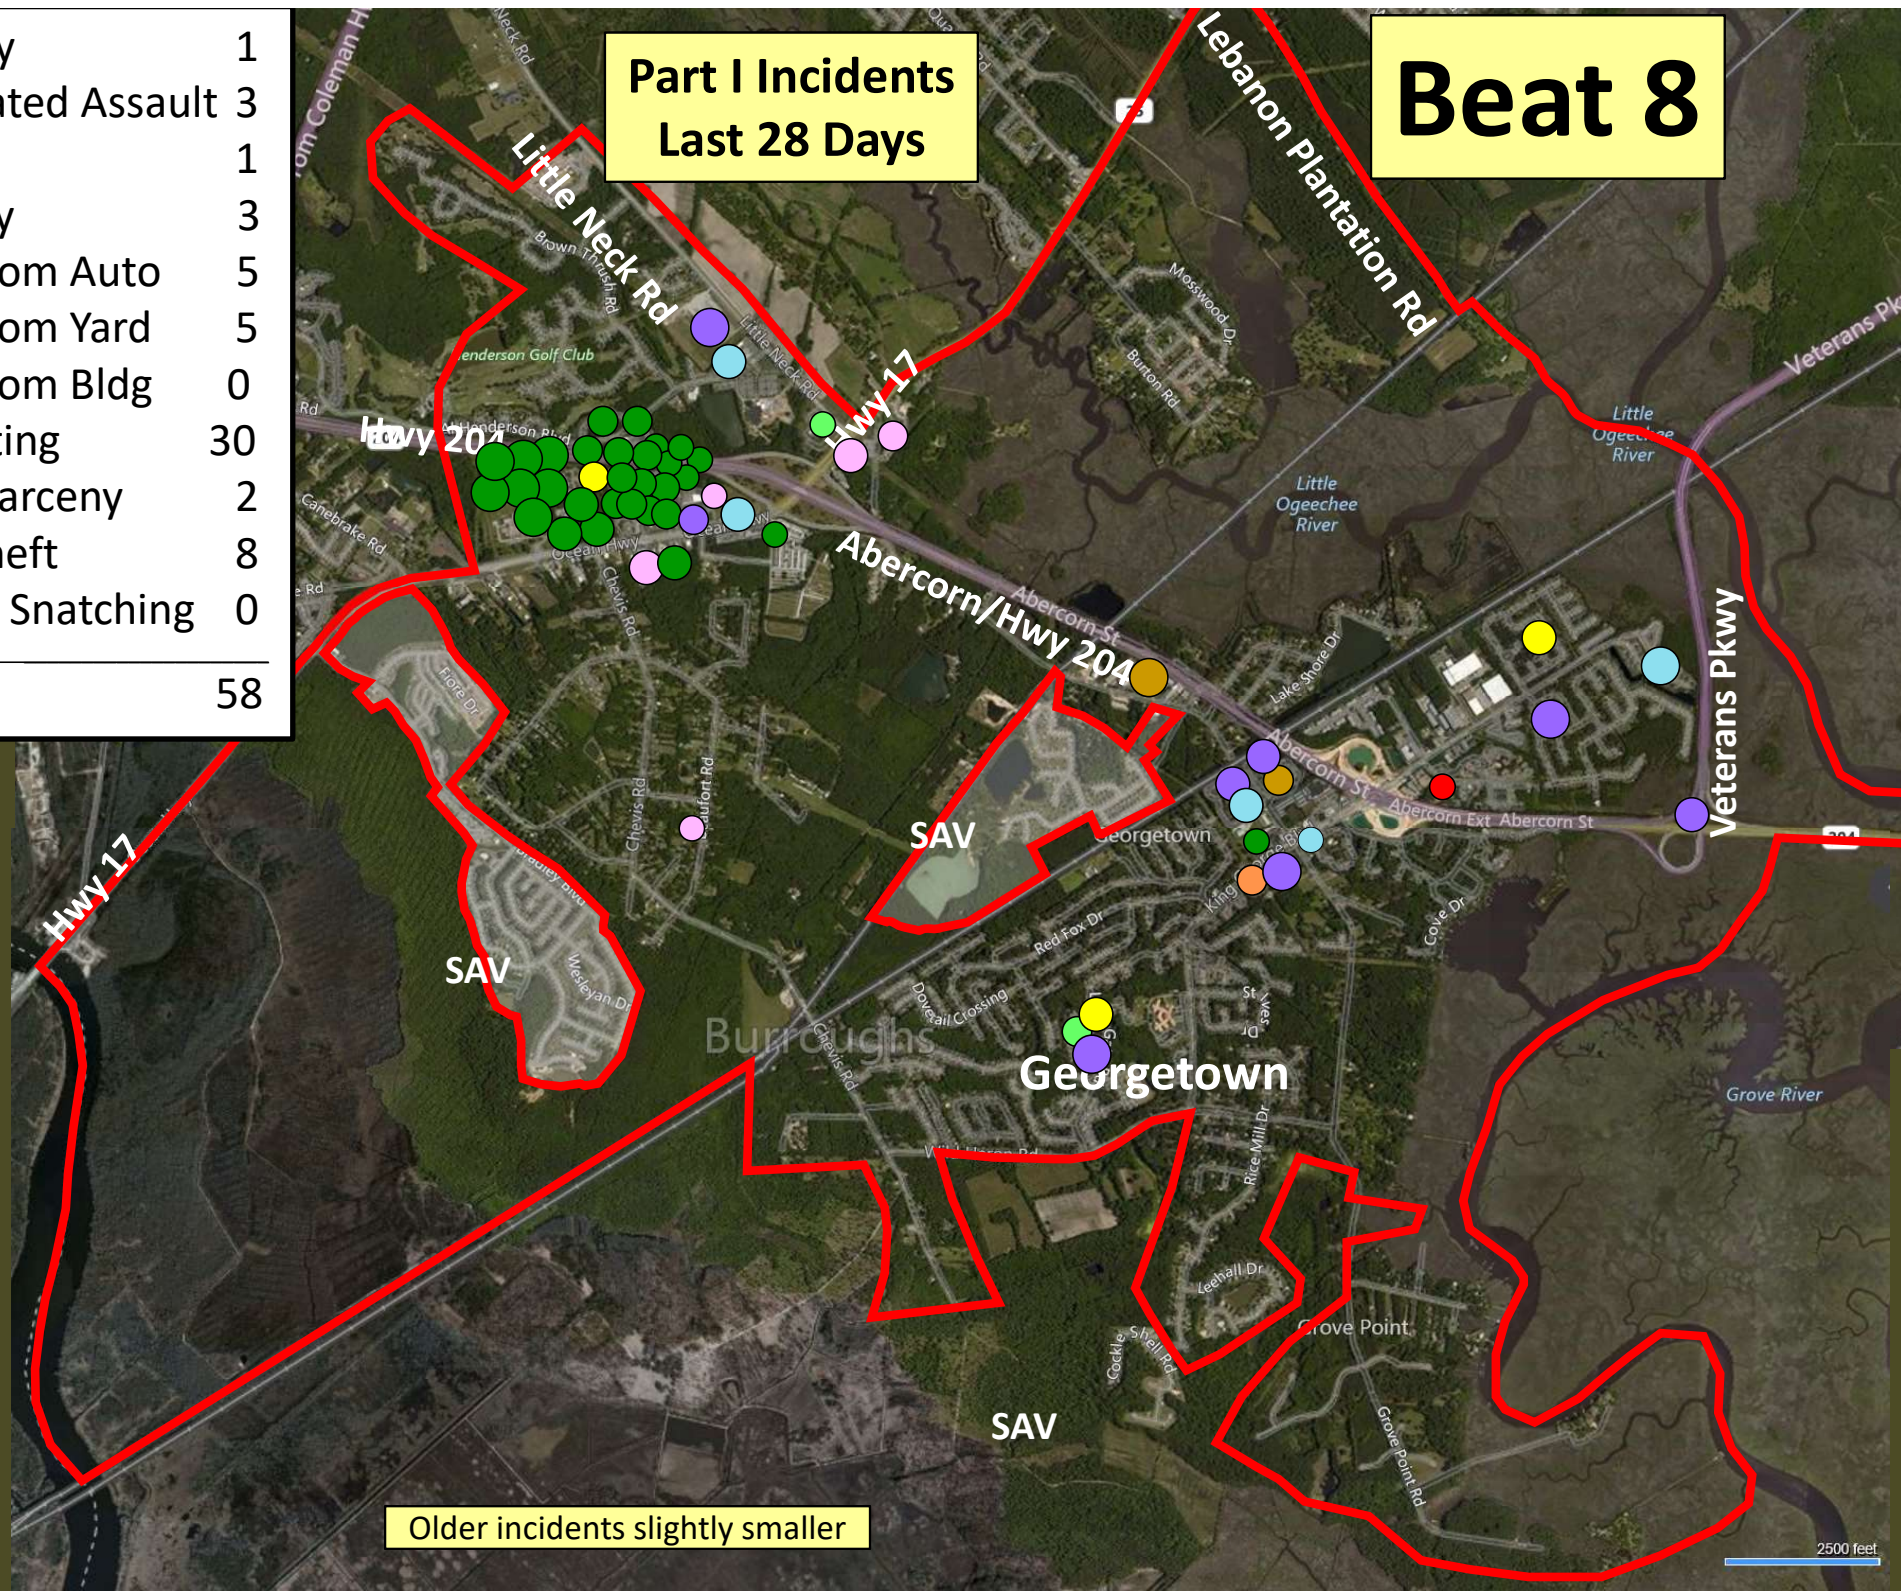

Beat 6

Part I Incidents
Last 28 Days

● Robbery	0
● Aggravated Assault	0
● Rape	0
● Burglary	0
● Theft from Auto	0
● Theft from Yard	0
● Theft from Building	0
● Shoplifting	0
● Other Larceny	0
● Auto Theft	0
● Snatching/PickPkt	0
Total	0

Older incidents slightly smaller

Beat 7

Part I Incidents
Last 28 Days

● Robbery	0
● Aggravated Assault	2
● Rape	0
● Burglary	5
● Theft from Auto	6
● Theft from Yard	0
● Theft from Building	3
● Shoplifting	0
● Other Larceny	2
● Auto Theft	1
● Snatching/PickPkt	0
Total	19

Older incidents slightly smaller

Beat 8

Part I Incidents Last 28 Days

● Robbery	1
● Aggravated Assault	3
● Rape	1
● Burglary	3
● Theft from Auto	5
● Theft from Yard	5
● Theft from Bldg	0
● Shoplifting	30
● Other Larceny	2
● Auto Theft	8
● Sudden Snatching	0
Total	58

Older incidents slightly smaller

Beat 9

Part I Incidents
Last 28 Days

● Robbery	2
● Aggravated Assault	3
● Rape	0
● Burglary	4
● Theft from Auto	6
● Theft from Yard	5
● Theft from Building	3
● Shoplifting	3
● Other Larceny	4
● Auto Theft	2
● Snatching/PickPkt	0
Total	32