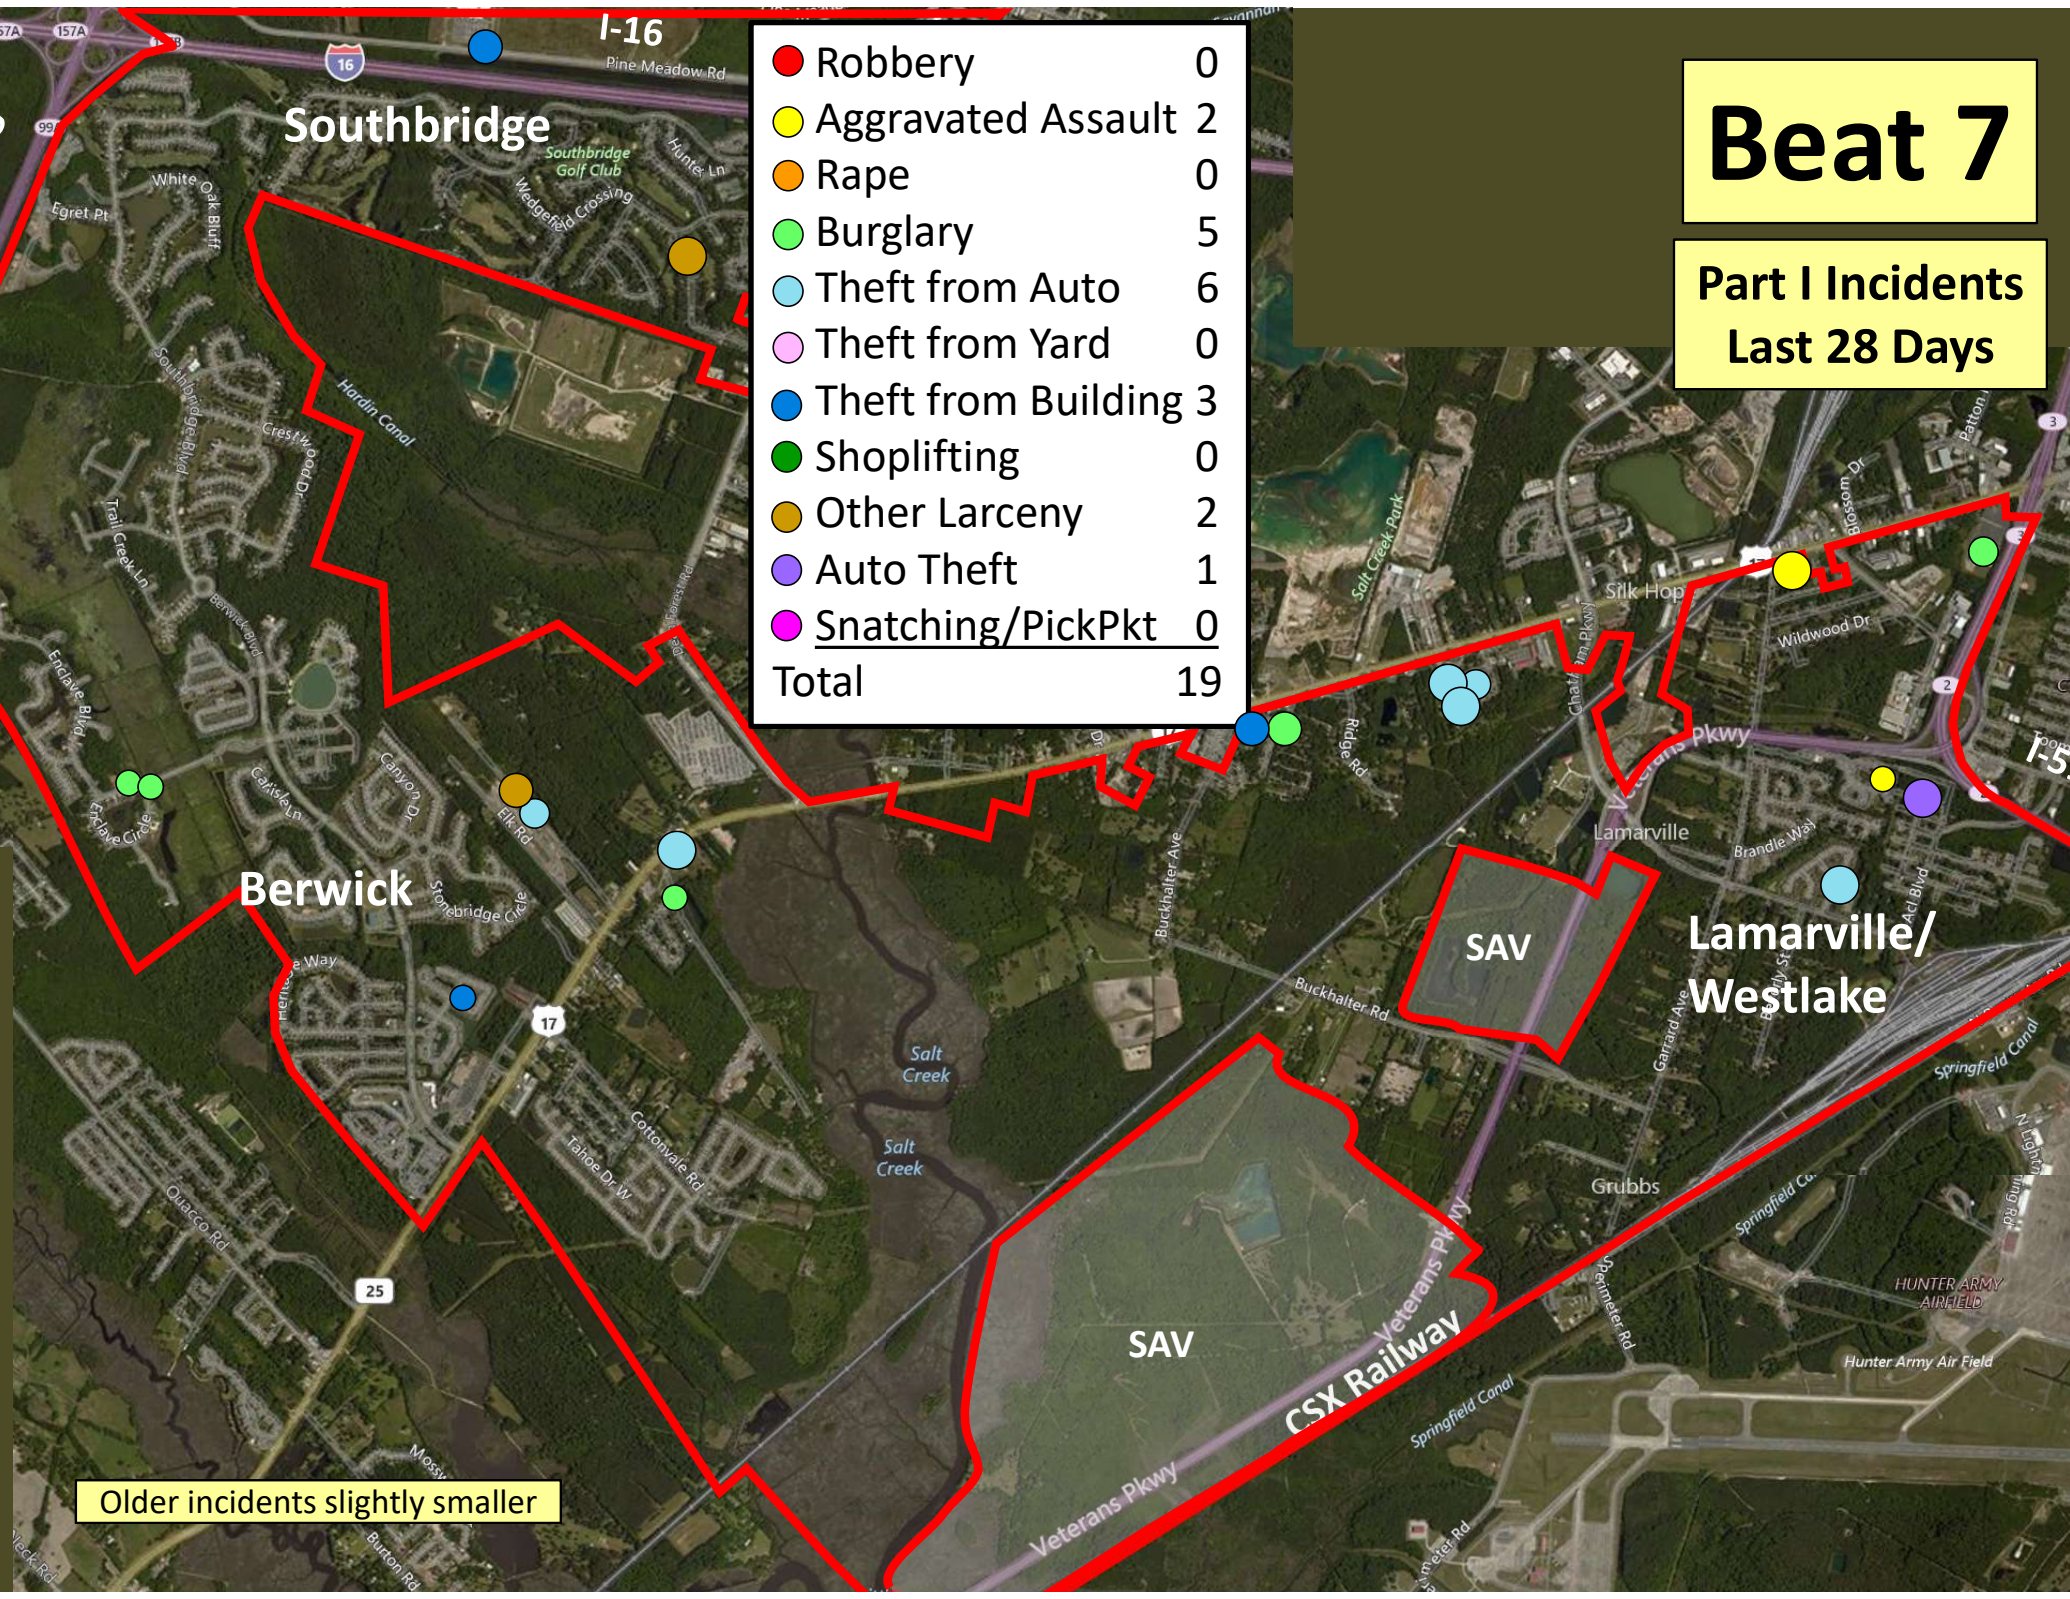

Beat 6

Part I Incidents
Last 28 Days

● Robbery	0
● Aggravated Assault	0
● Rape	0
● Burglary	0
● Theft from Auto	0
● Theft from Yard	0
● Theft from Building	0
● Shoplifting	0
● Other Larceny	0
● Auto Theft	0
● Snatching/PickPkt	0
Total	0

Older incidents slightly smaller

Beat 7

Part I Incidents
Last 28 Days

● Robbery	0
● Aggravated Assault	2
● Rape	0
● Burglary	5
● Theft from Auto	6
● Theft from Yard	0
● Theft from Building	3
● Shoplifting	0
● Other Larceny	2
● Auto Theft	1
● Snatching/PickPkt	0
Total	19