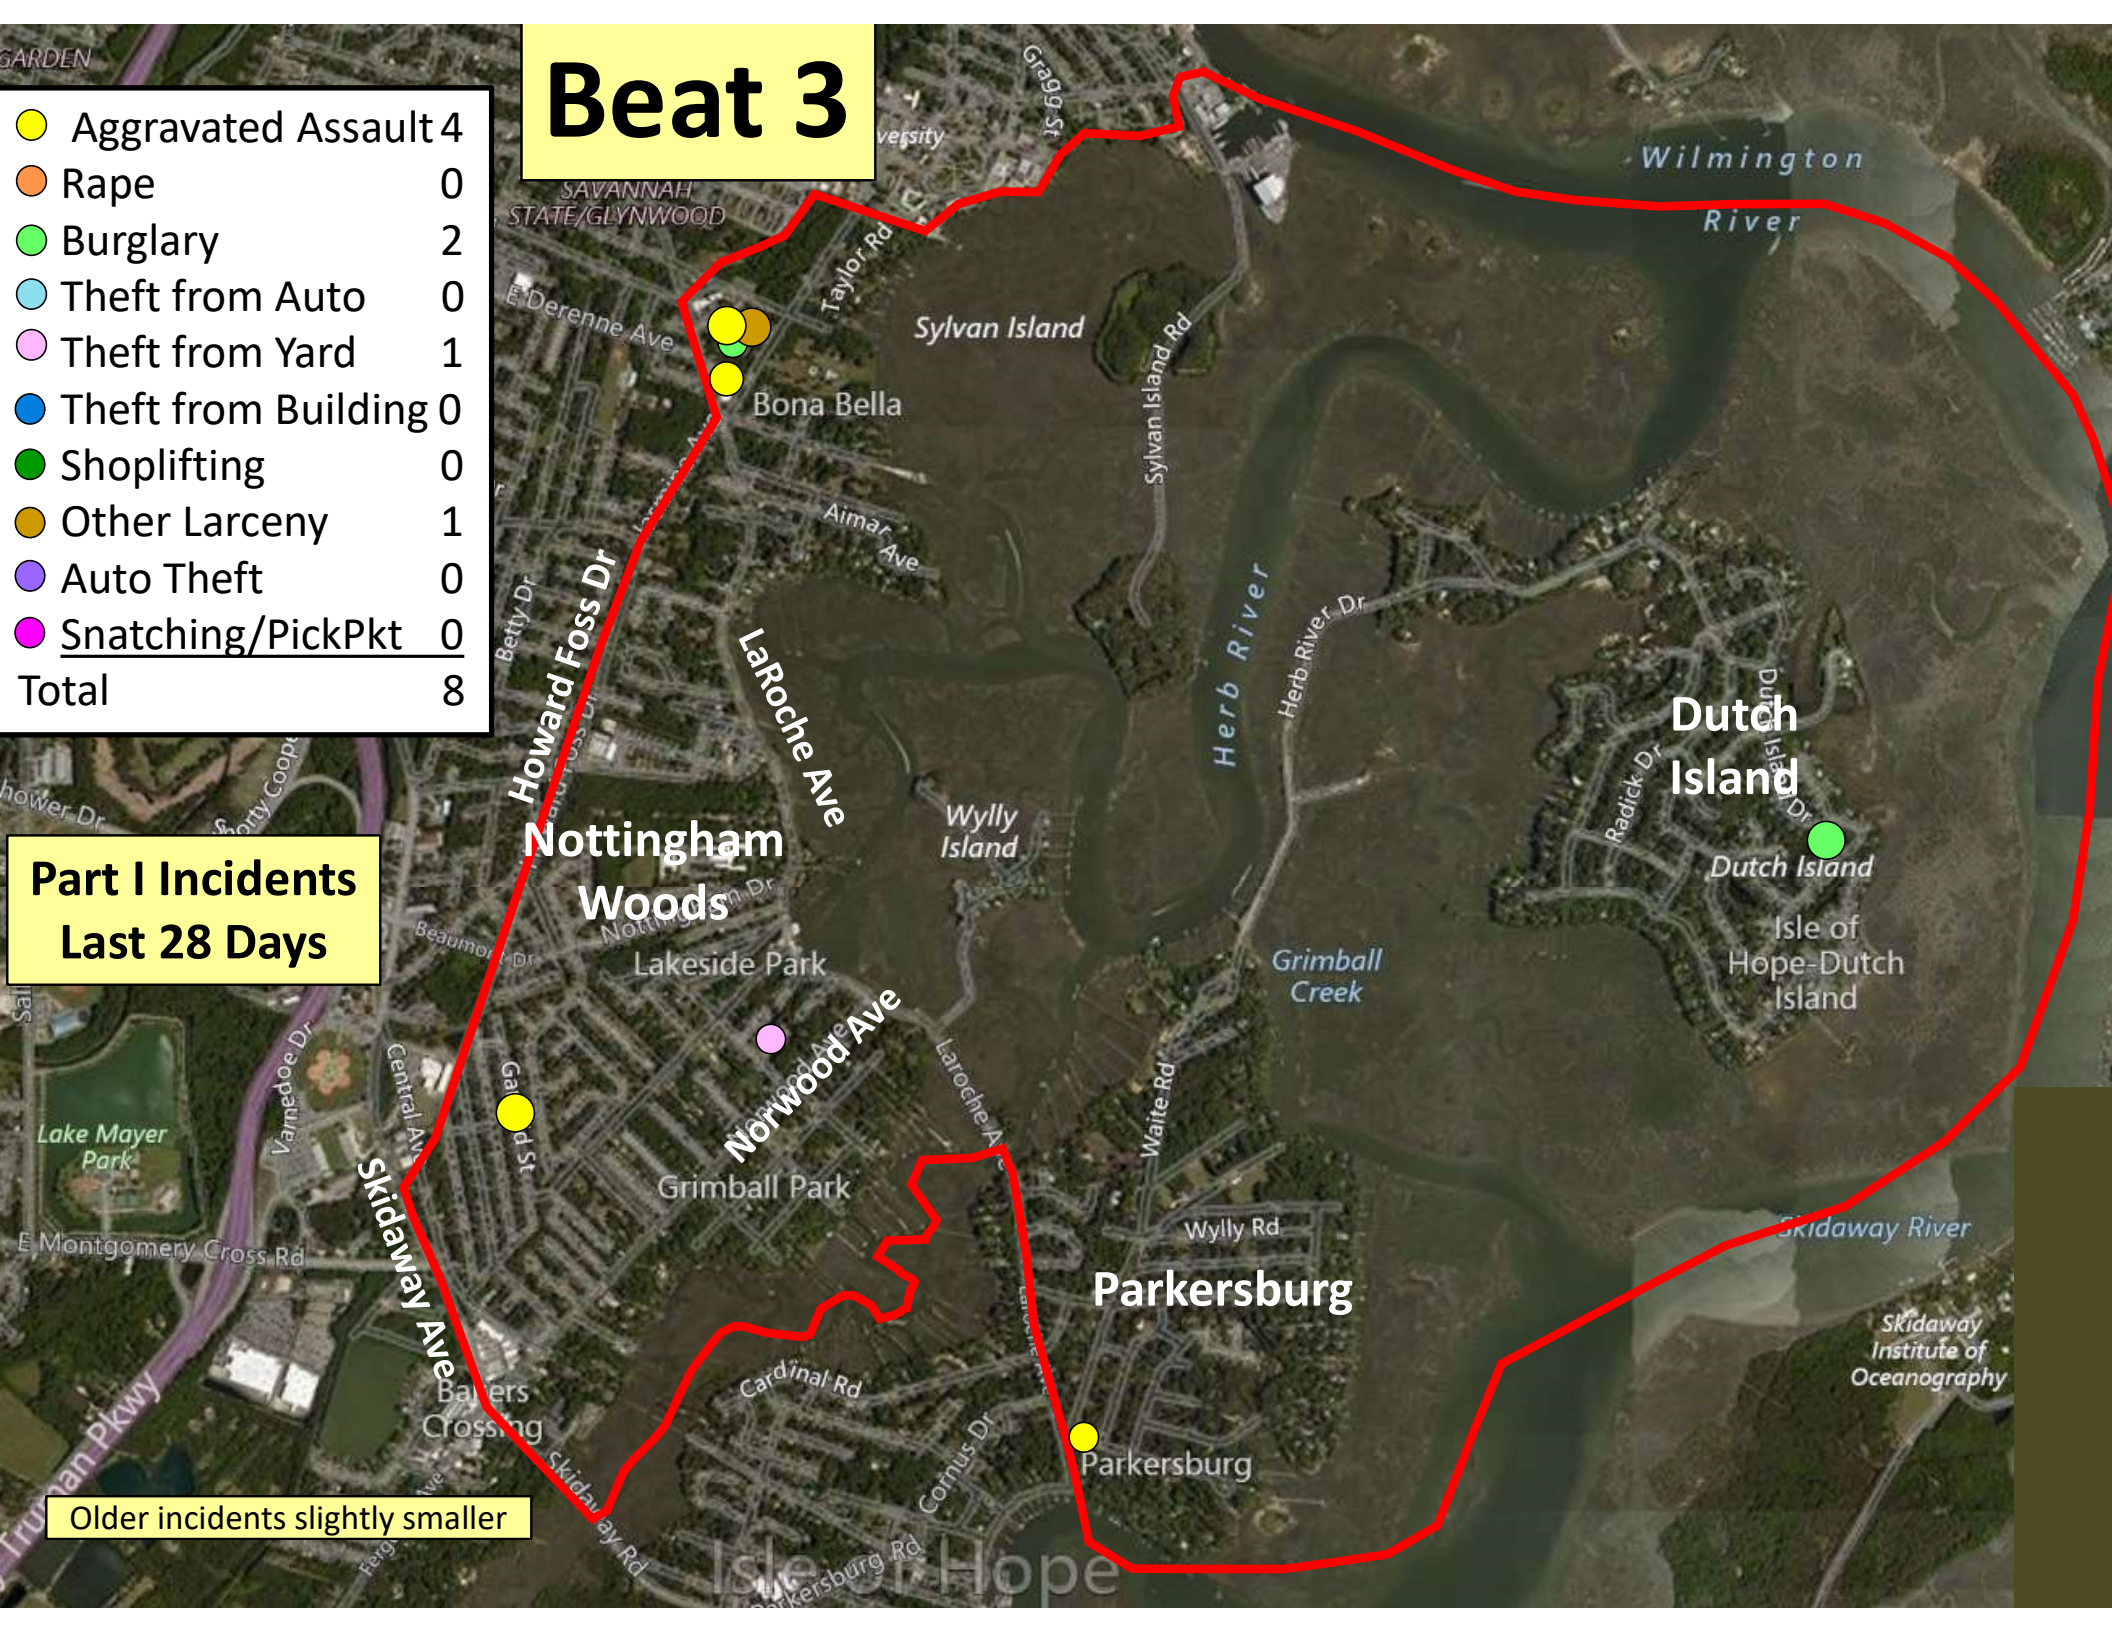

Older incidents slightly smaller

Beat 2

Part I Incidents
Last 28 Days

Older incidents slightly smaller

● Robbery	0
● Aggravated Assault	2
● Rape	0
● Burglary	1
● Theft from Auto	1
● Theft from Yard	1
● Theft from Building	2
● Shoplifting	3
● Other Larceny	1
● Auto Theft	1
Total	12

Beat 3

Aggravated Assault	4
Rape	0
Burglary	2
Theft from Auto	0
Theft from Yard	1
Theft from Building	0
Shoplifting	0
Other Larceny	1
Auto Theft	0
Snatching/PickPkt	0
Total	8

Part I Incidents Last 28 Days