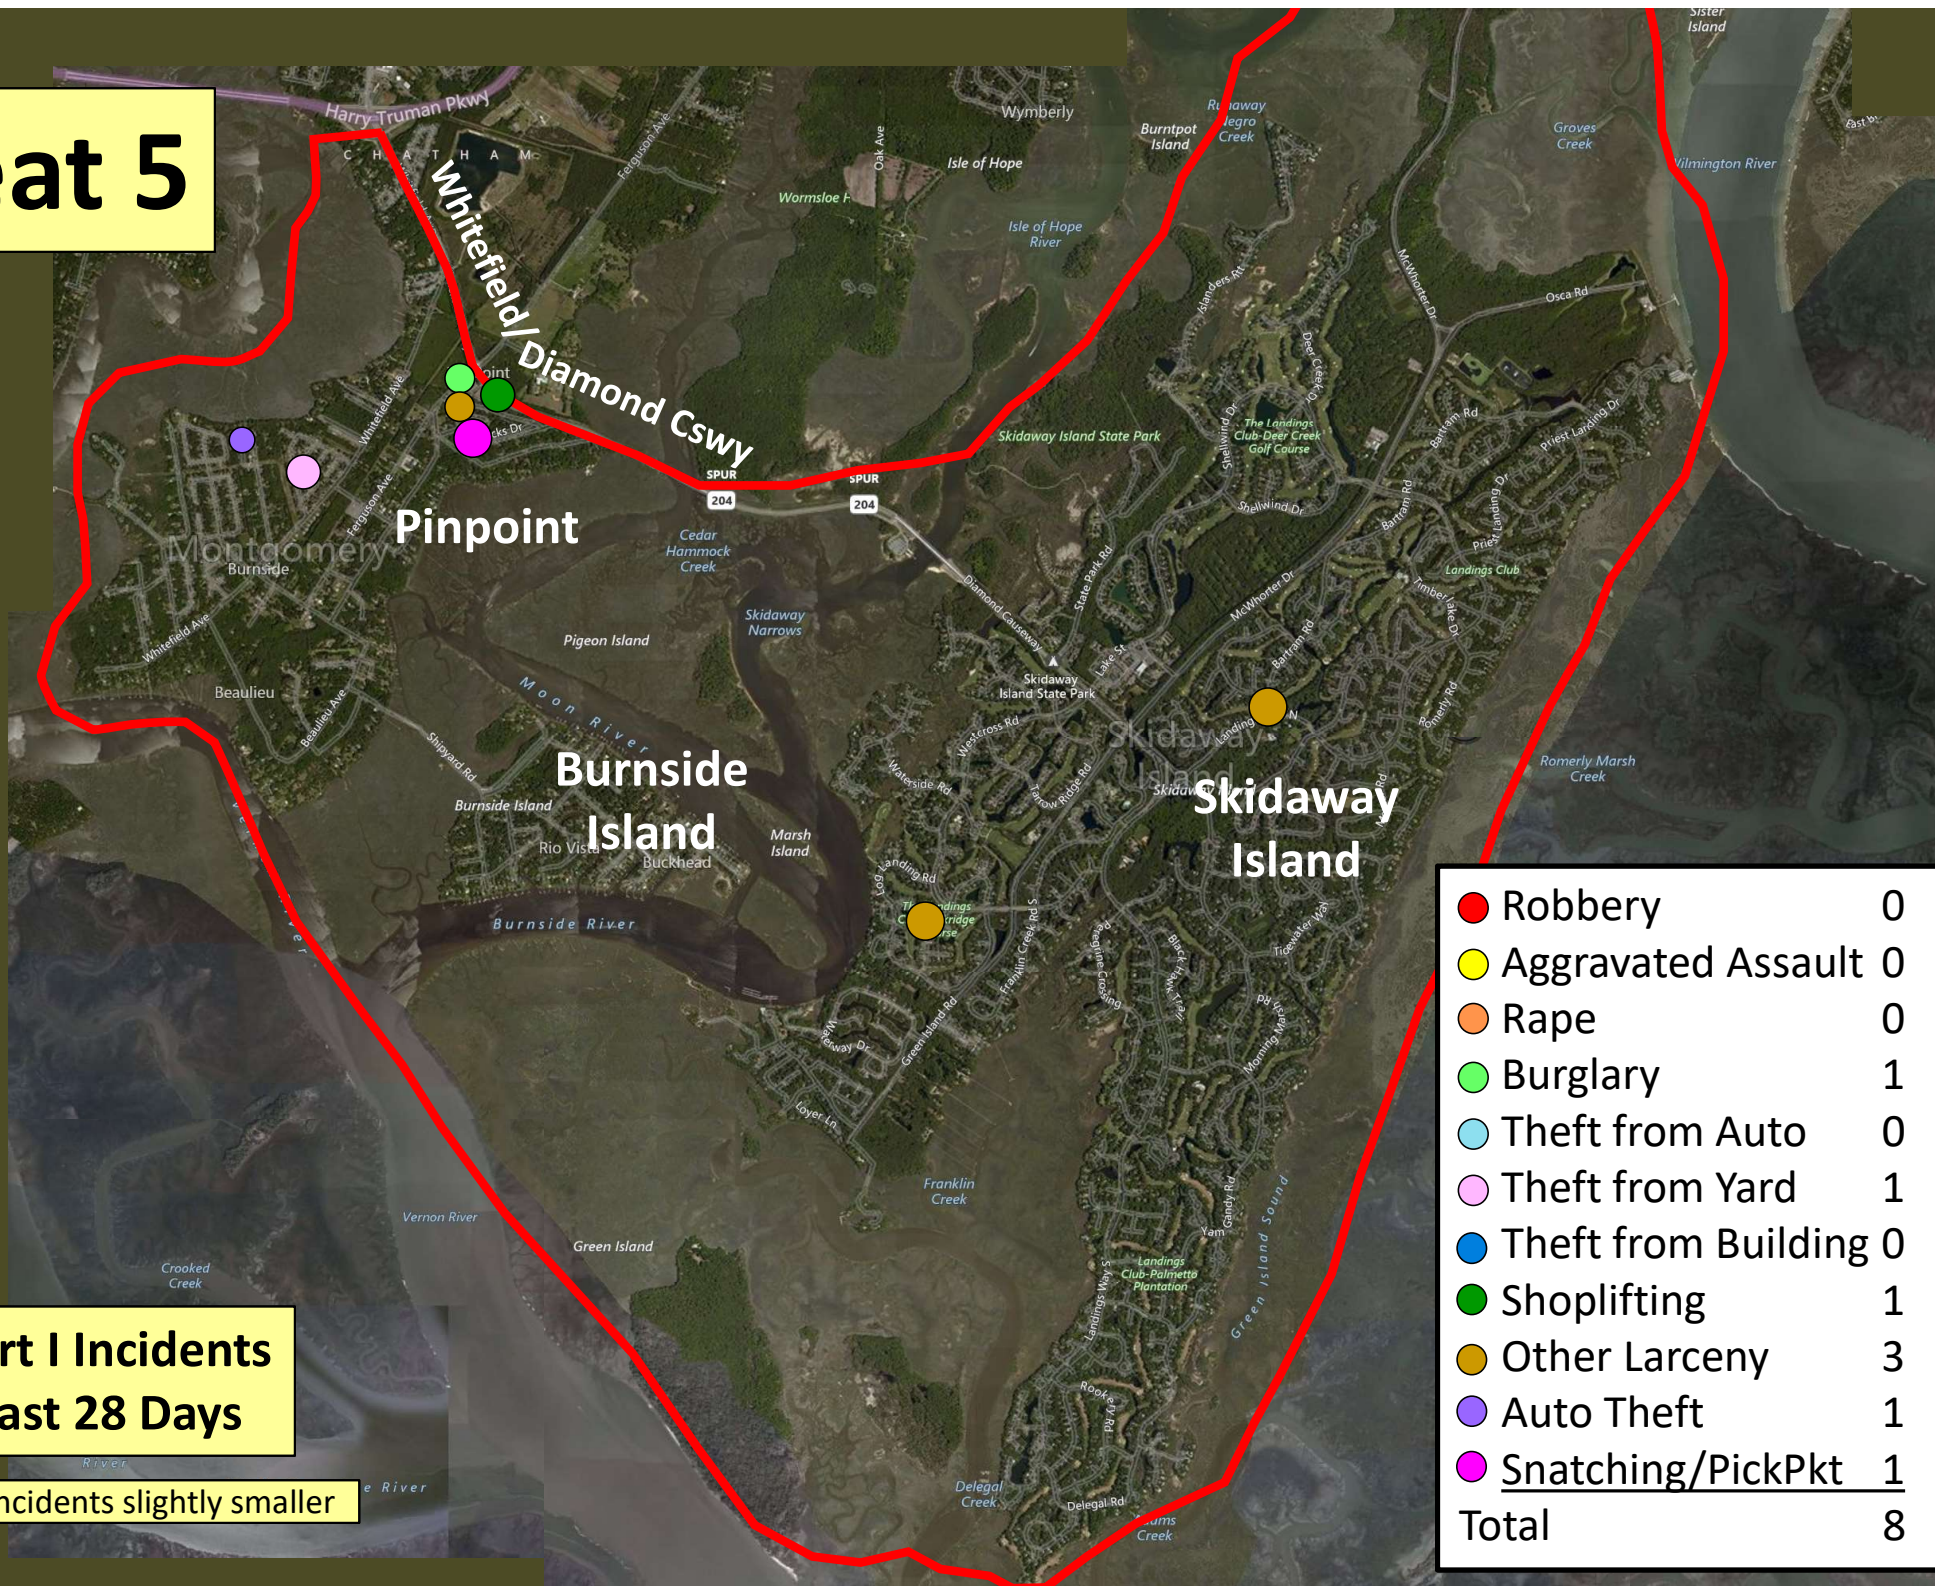

Beat 5

**Part I Incidents
Last 28 Days**

Older incidents slightly smaller

● Robbery	0
● Aggravated Assault	0
● Rape	0
● Burglary	1
● Theft from Auto	0
● Theft from Yard	1
● Theft from Building	0
● Shoplifting	1
● Other Larceny	3
● Auto Theft	1
● Snatching/PickPkt	1
Total	8