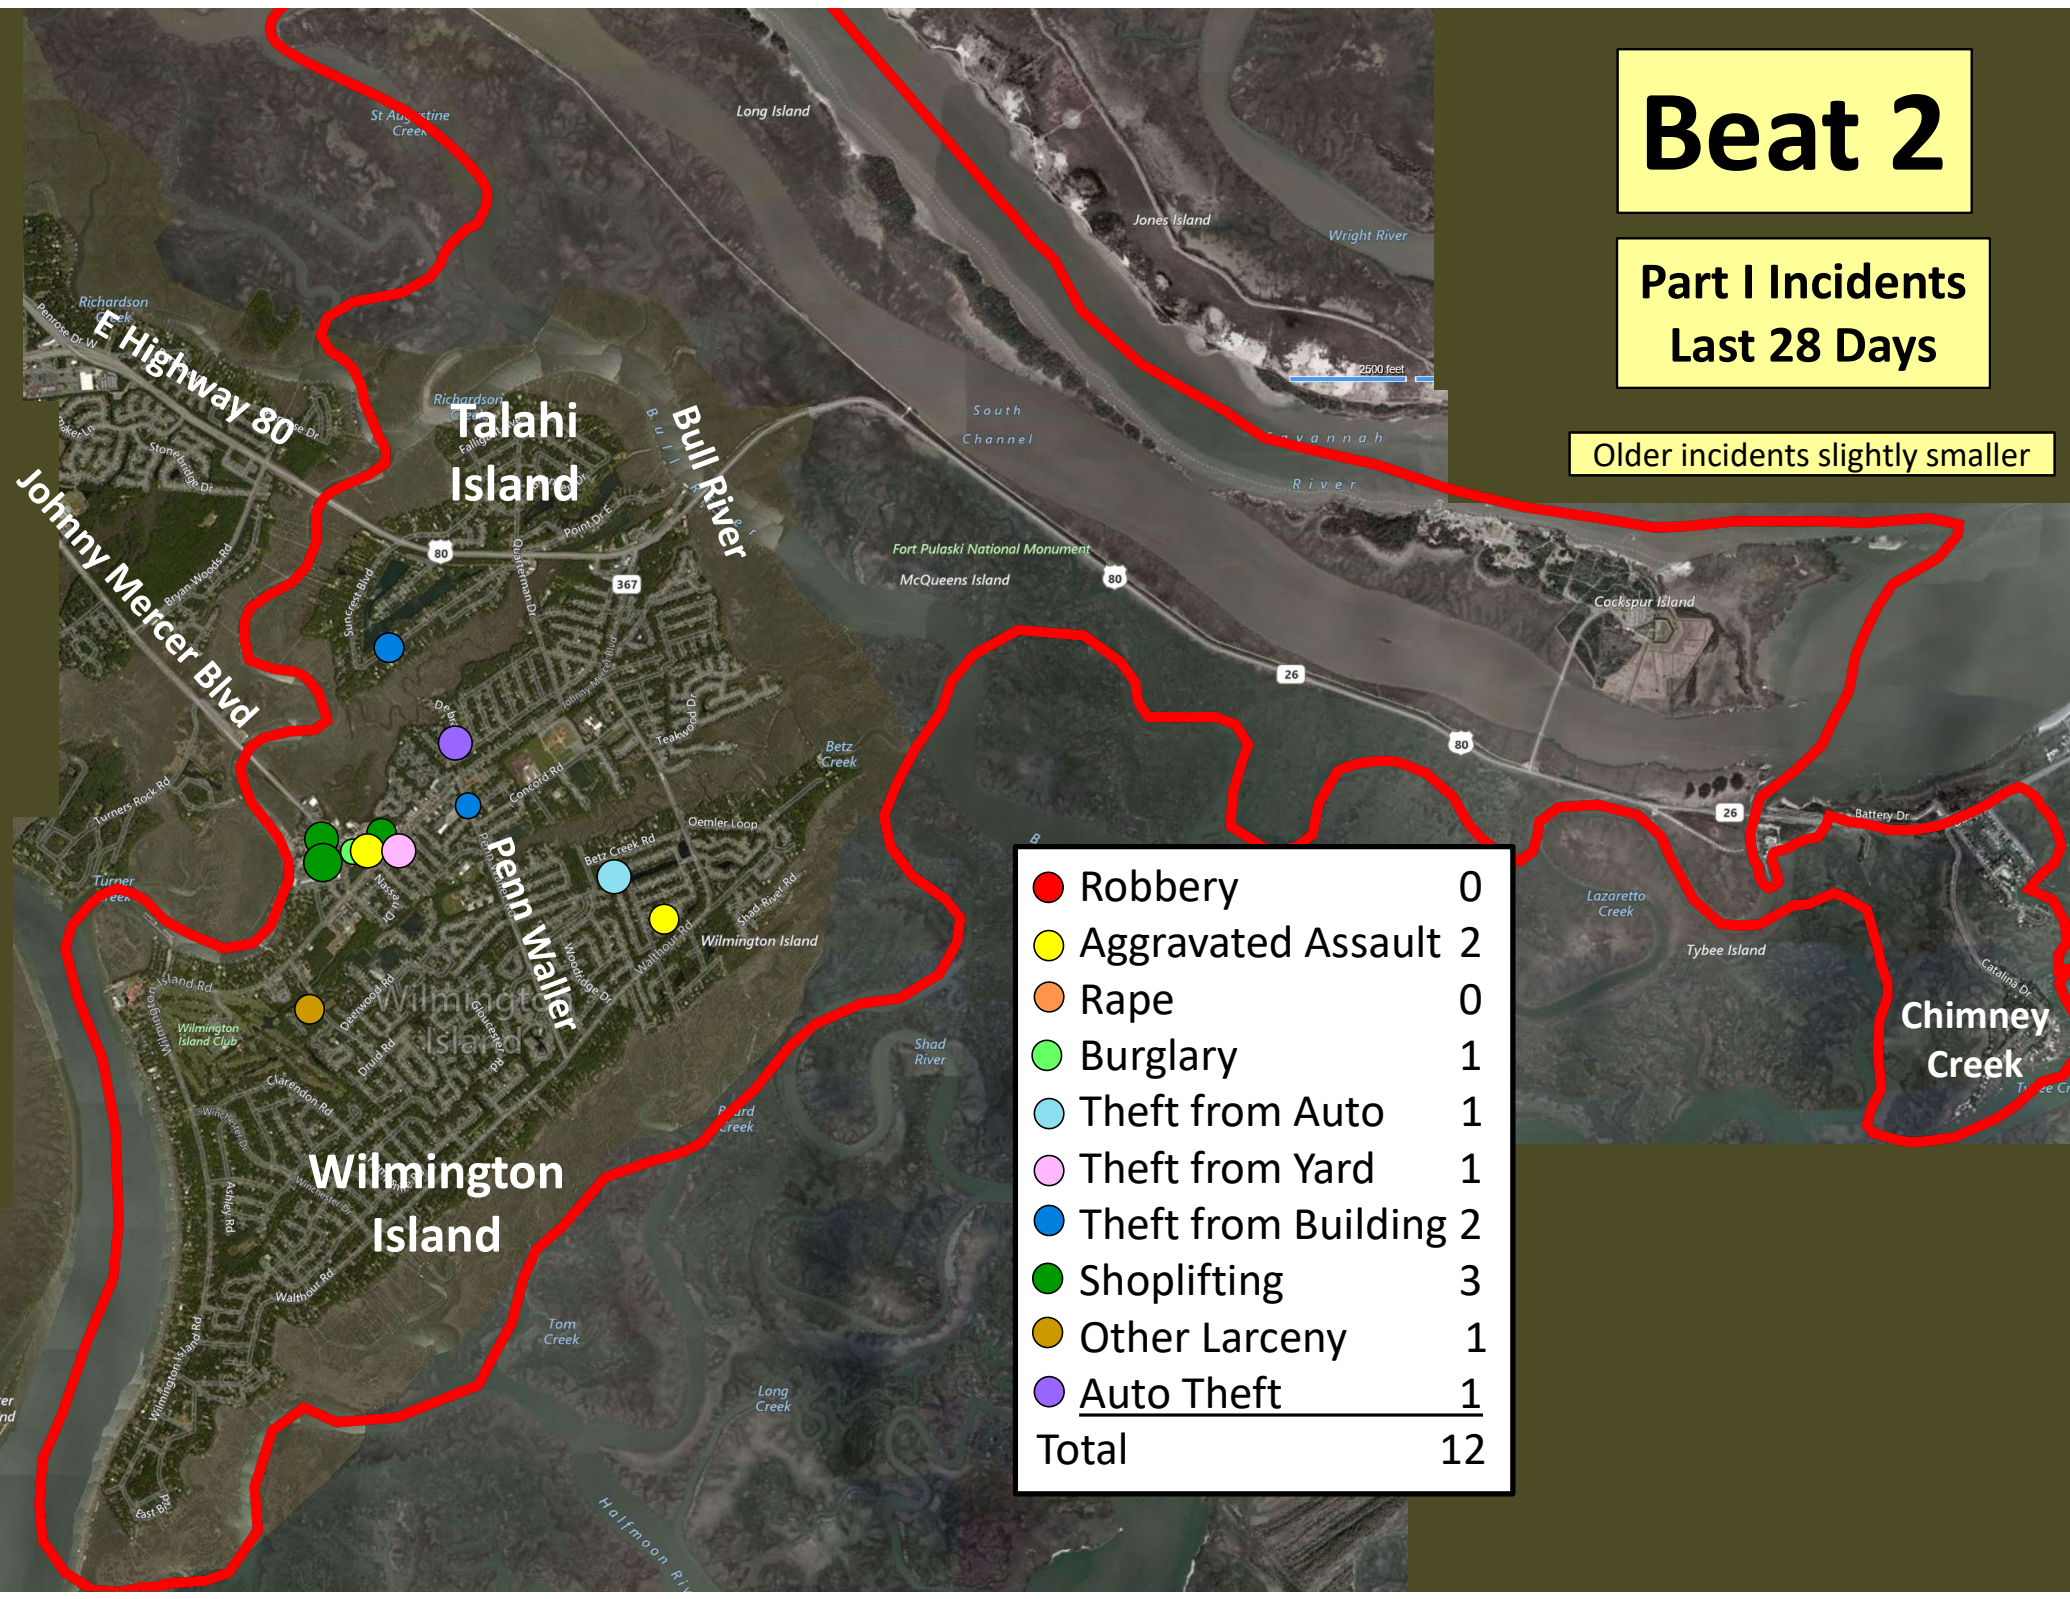

Beat 1

Part I Incidents Last 28 Days

● Robbery	0
● Aggravated Assault	0
● Rape	0
● Burglary	0
● Theft from Auto	2
● Theft from Yard	1
● Theft from Building	0
● Shoplifting	1
● Other Larceny	0
● Auto Theft	0
● Snatching/PickPkt	0
Total	4

Older incidents slightly smaller

Beat 2

Part I Incidents
Last 28 Days

Older incidents slightly smaller

● Robbery	0
● Aggravated Assault	2
● Rape	0
● Burglary	1
● Theft from Auto	1
● Theft from Yard	1
● Theft from Building	2
● Shoplifting	3
● Other Larceny	1
● Auto Theft	1
Total	12

Beat 3

Aggravated Assault	4
Rape	0
Burglary	2
Theft from Auto	0
Theft from Yard	1
Theft from Building	0
Shoplifting	0
Other Larceny	1
Auto Theft	0
Snatching/PickPkt	0
Total	8

Part I Incidents Last 28 Days

Older incidents slightly smaller

Beat 5

**Part I Incidents
Last 28 Days**

Older incidents slightly smaller

● Robbery	0
● Aggravated Assault	0
● Rape	0
● Burglary	1
● Theft from Auto	0
● Theft from Yard	1
● Theft from Building	0
● Shoplifting	1
● Other Larceny	3
● Auto Theft	1
● Snatching/PickPkt	1
Total	8