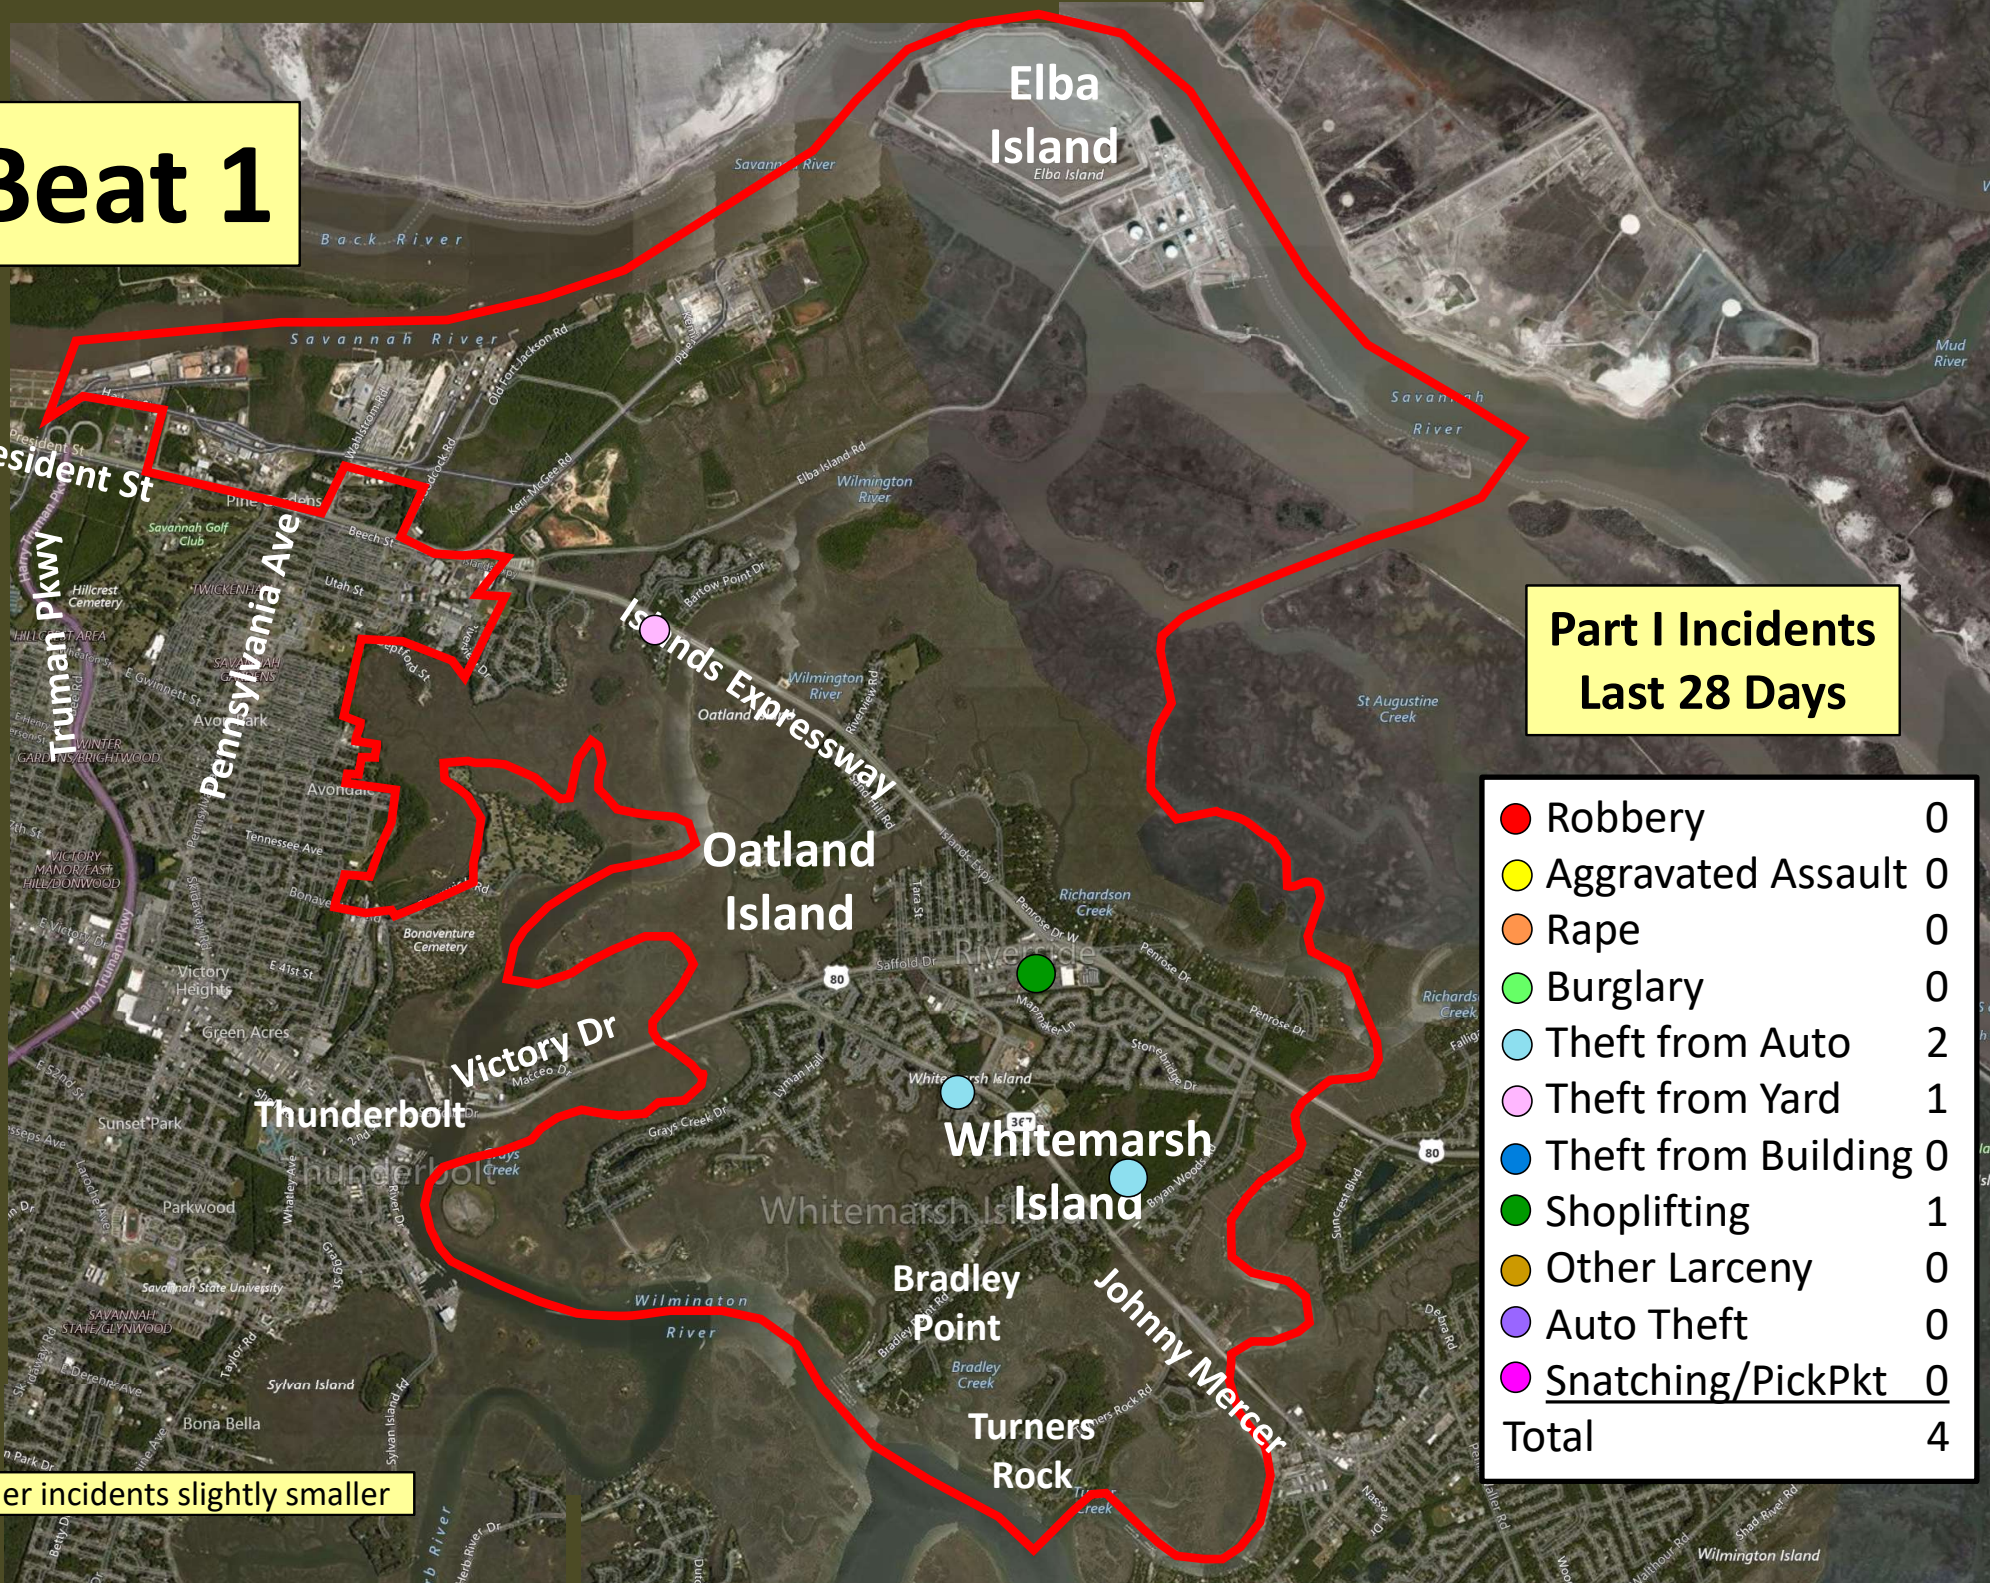

Beat 1

Part I Incidents Last 28 Days

● Robbery	0
● Aggravated Assault	0
● Rape	0
● Burglary	0
● Theft from Auto	2
● Theft from Yard	1
● Theft from Building	0
● Shoplifting	1
● Other Larceny	0
● Auto Theft	0
● Snatching/PickPkt	0
Total	4

Older incidents slightly smaller

Beat 2

Part I Incidents
Last 28 Days

Older incidents slightly smaller

● Robbery	0
● Aggravated Assault	2
● Rape	0
● Burglary	1
● Theft from Auto	1
● Theft from Yard	1
● Theft from Building	2
● Shoplifting	3
● Other Larceny	1
● Auto Theft	1
Total	12