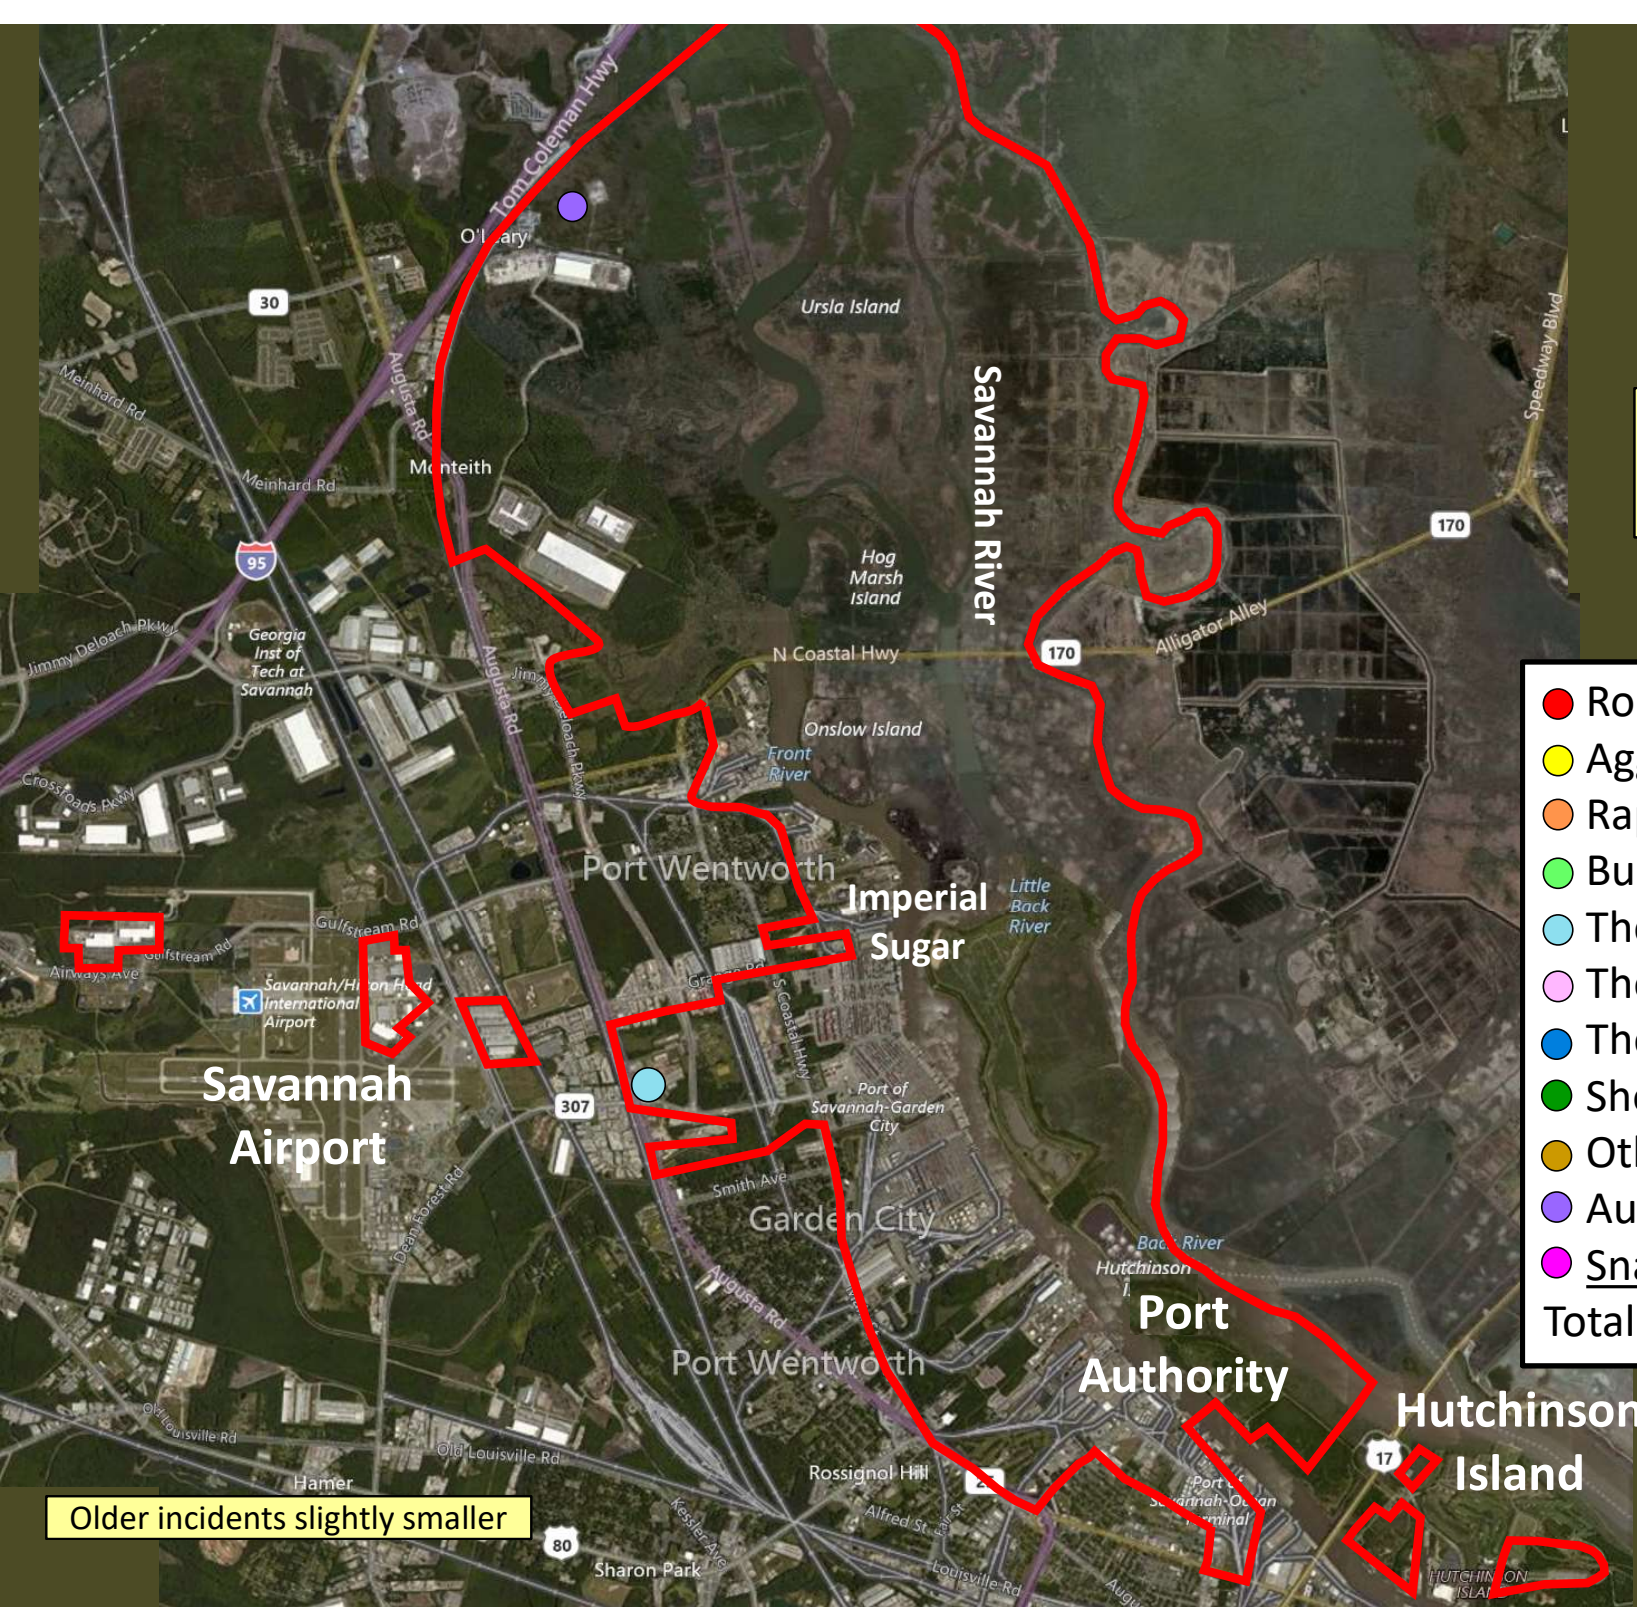

Beat 6

Part I Incidents
Last 28 Days

● Robbery	0
● Aggravated Assault	0
● Rape	0
● Burglary	0
● Theft from Auto	1
● Theft from Yard	0
● Theft from Building	0
● Shoplifting	0
● Other Larceny	0
● Auto Theft	1
● Snatching/PickPkt	0
Total	2

Older incidents slightly smaller