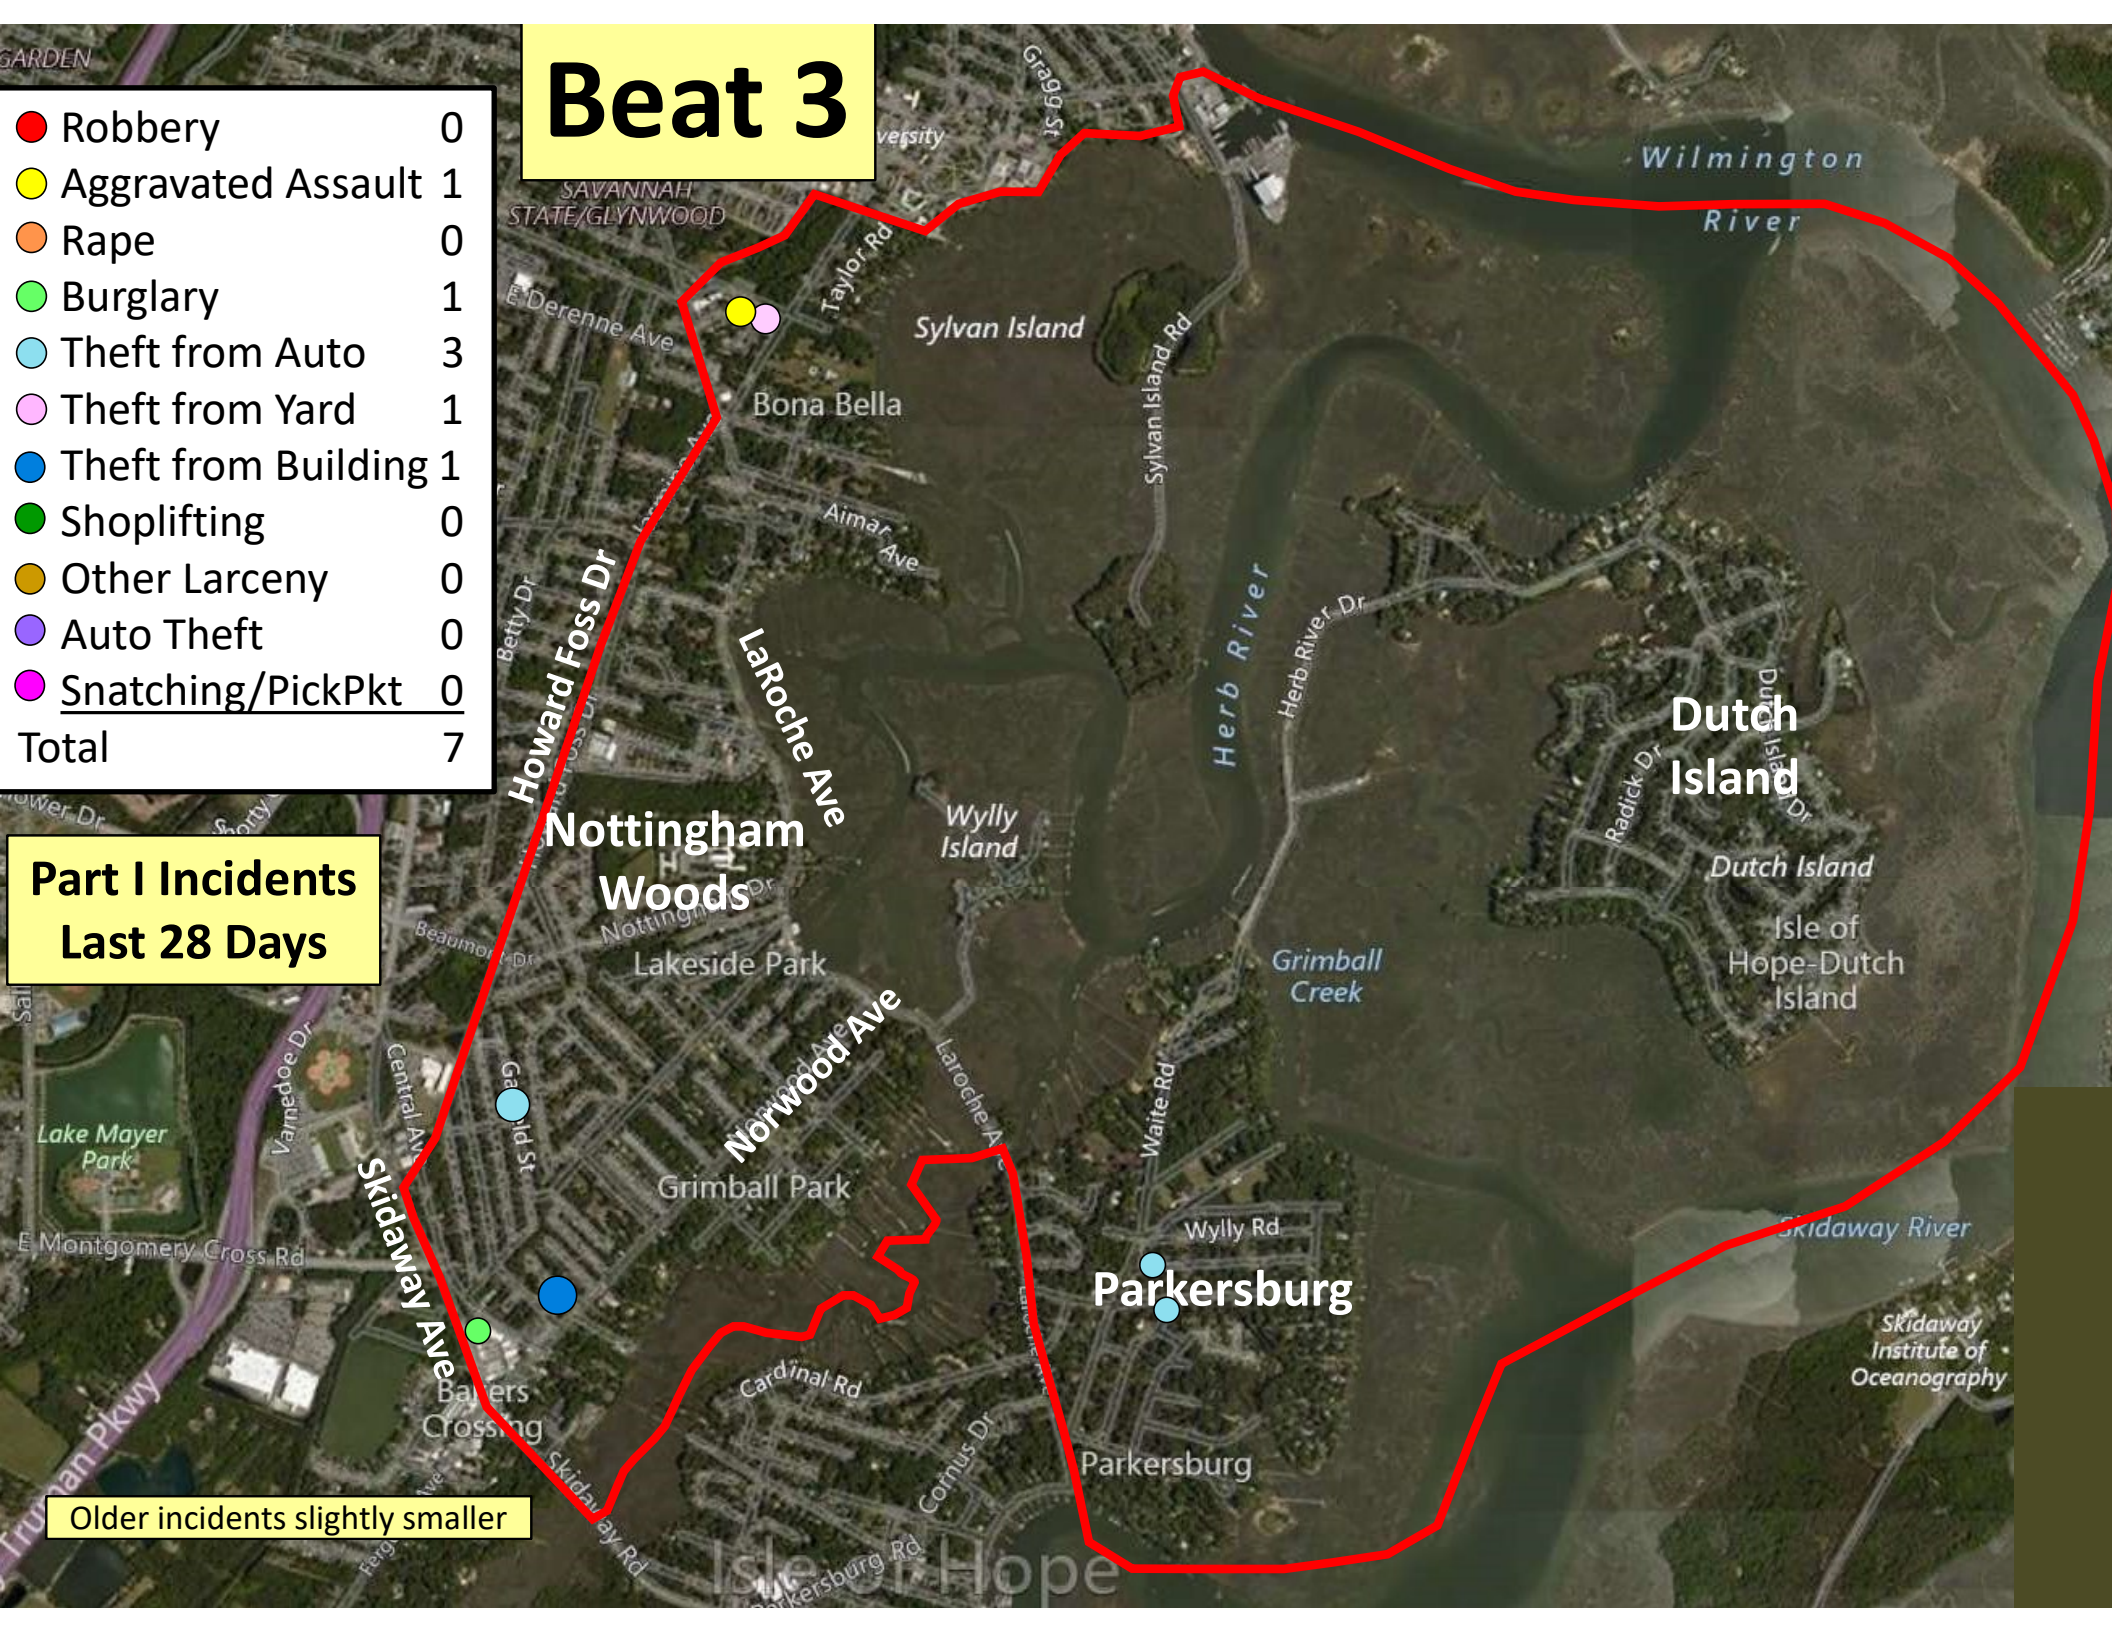

Beat 3

● Robbery	0
● Aggravated Assault	1
● Rape	0
● Burglary	1
● Theft from Auto	3
● Theft from Yard	1
● Theft from Building	1
● Shoplifting	0
● Other Larceny	0
● Auto Theft	0
● Snatching/PickPkt	0
Total	7

Part I Incidents Last 28 Days

Older incidents slightly smaller