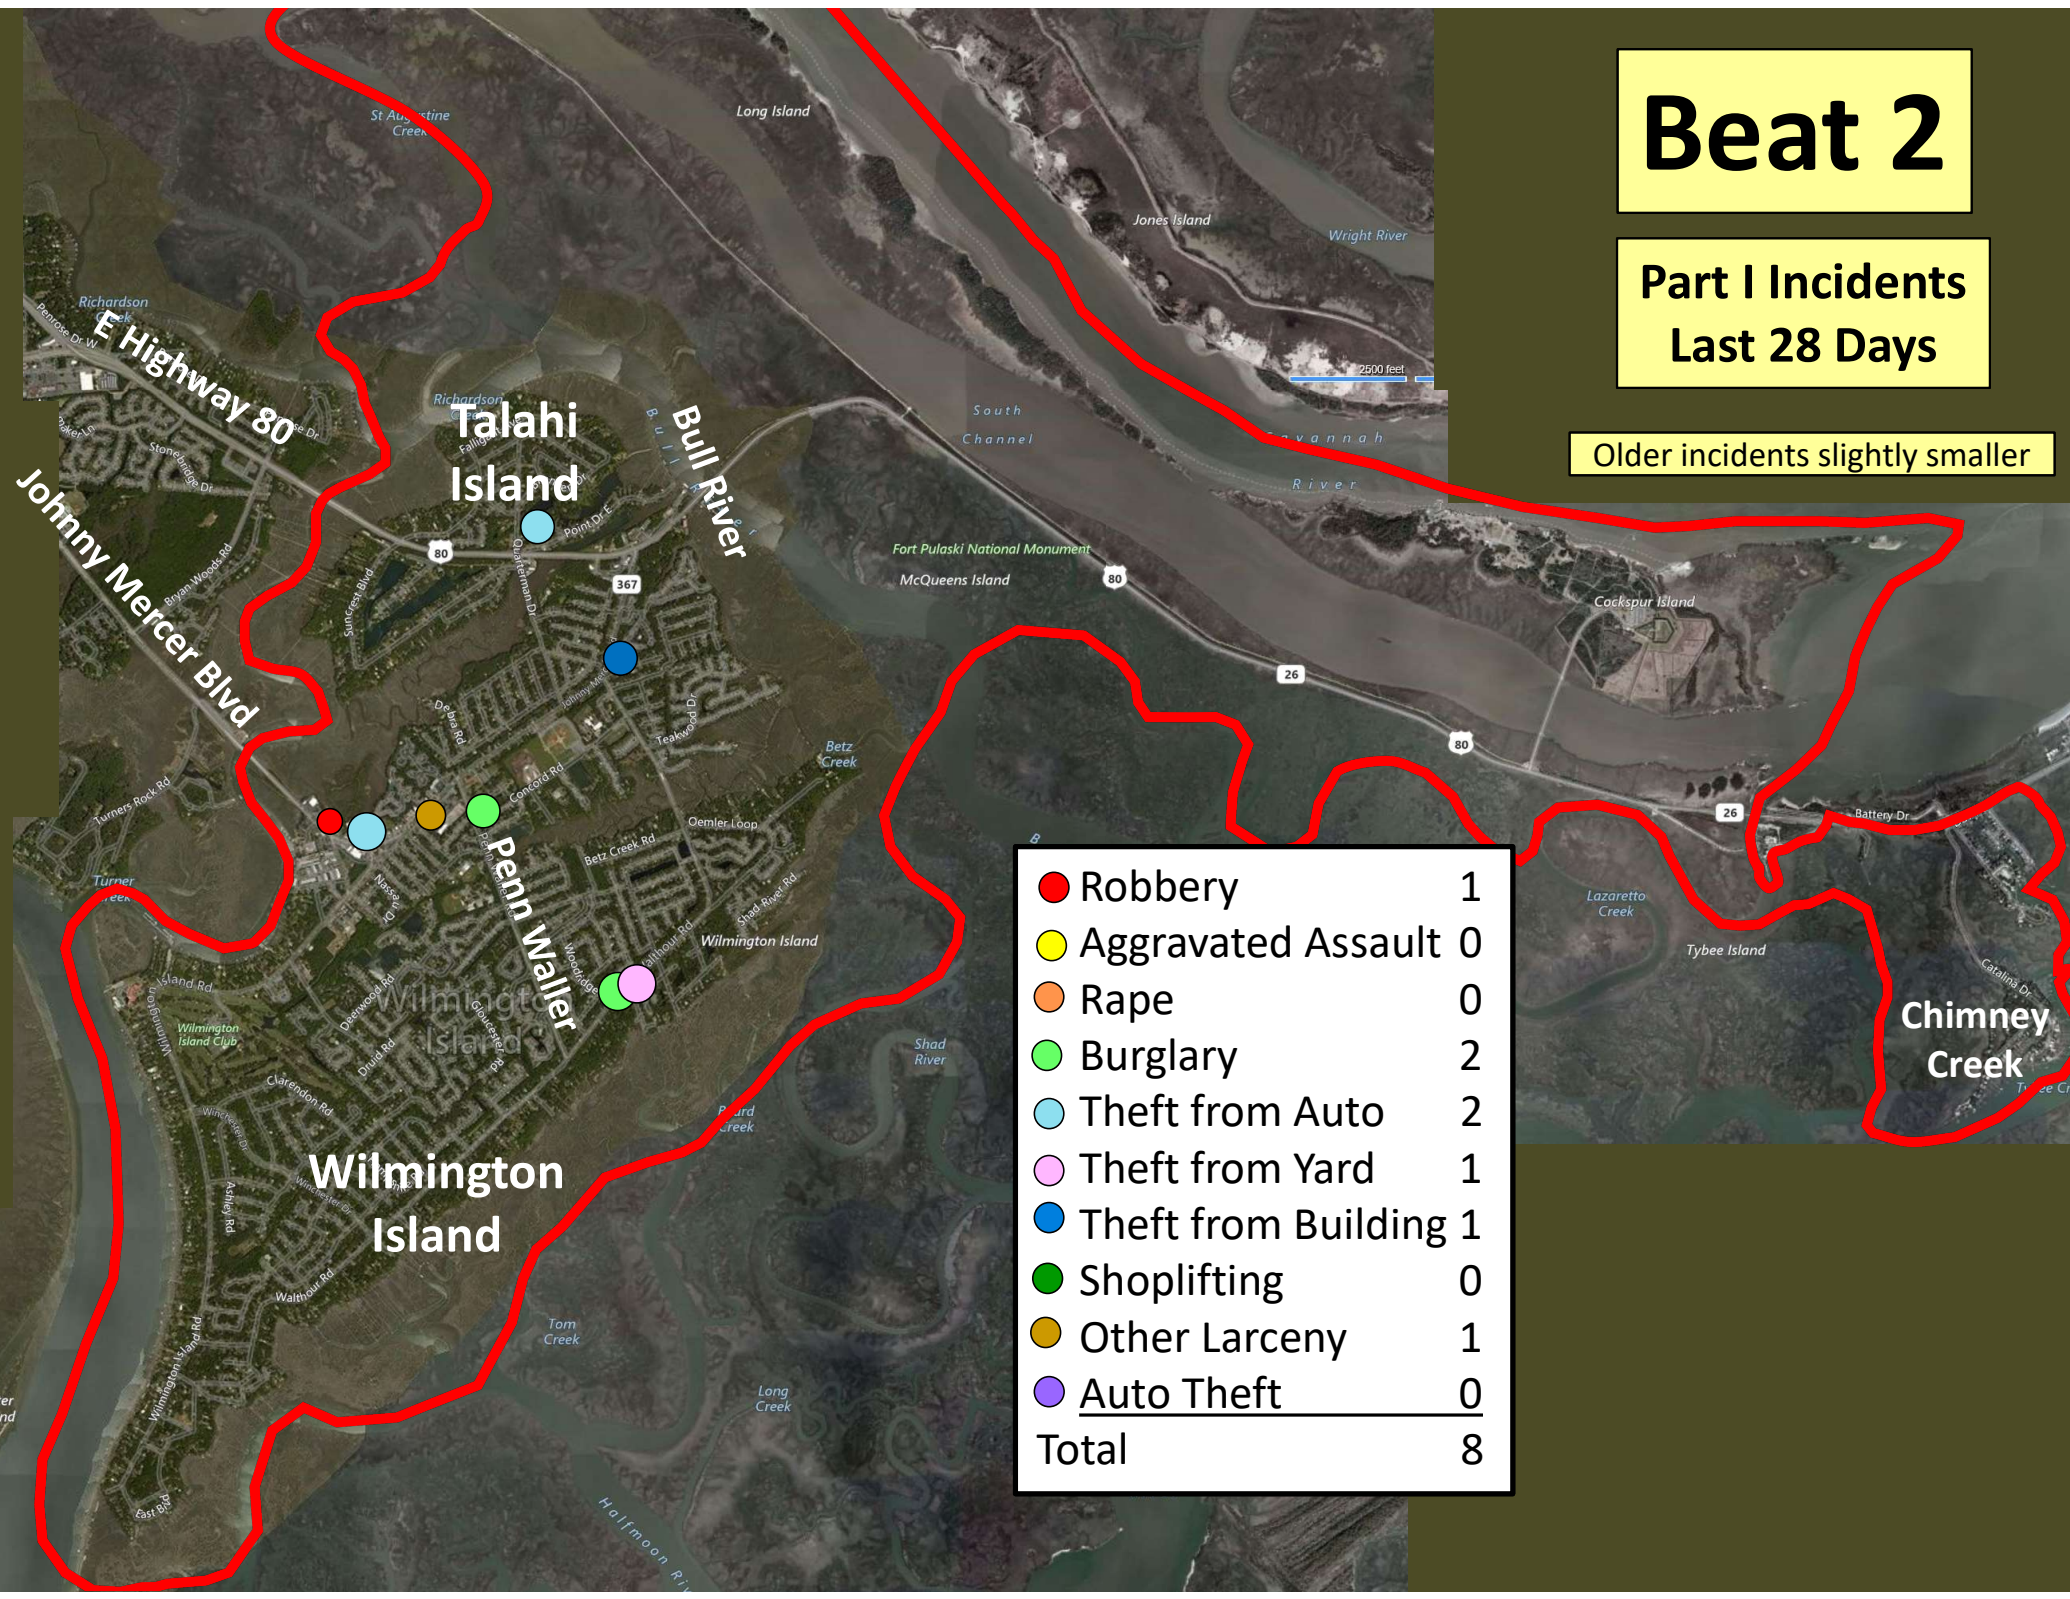

## Part I Incidents Last 28 Days

● Robbery	1
● Aggravated Assault	1
● Rape	0
● Burglary	0
● Theft from Auto	1
● Theft from Yard	0
● Theft from Building	0
● Shoplifting	2
● Other Larceny	0
● Auto Theft	0
● Snatching/PickPkt	0
<b>Total</b>	<b>5</b>

Older incidents slightly smaller

# Beat 2

Part I Incidents  
Last 28 Days

Older incidents slightly smaller