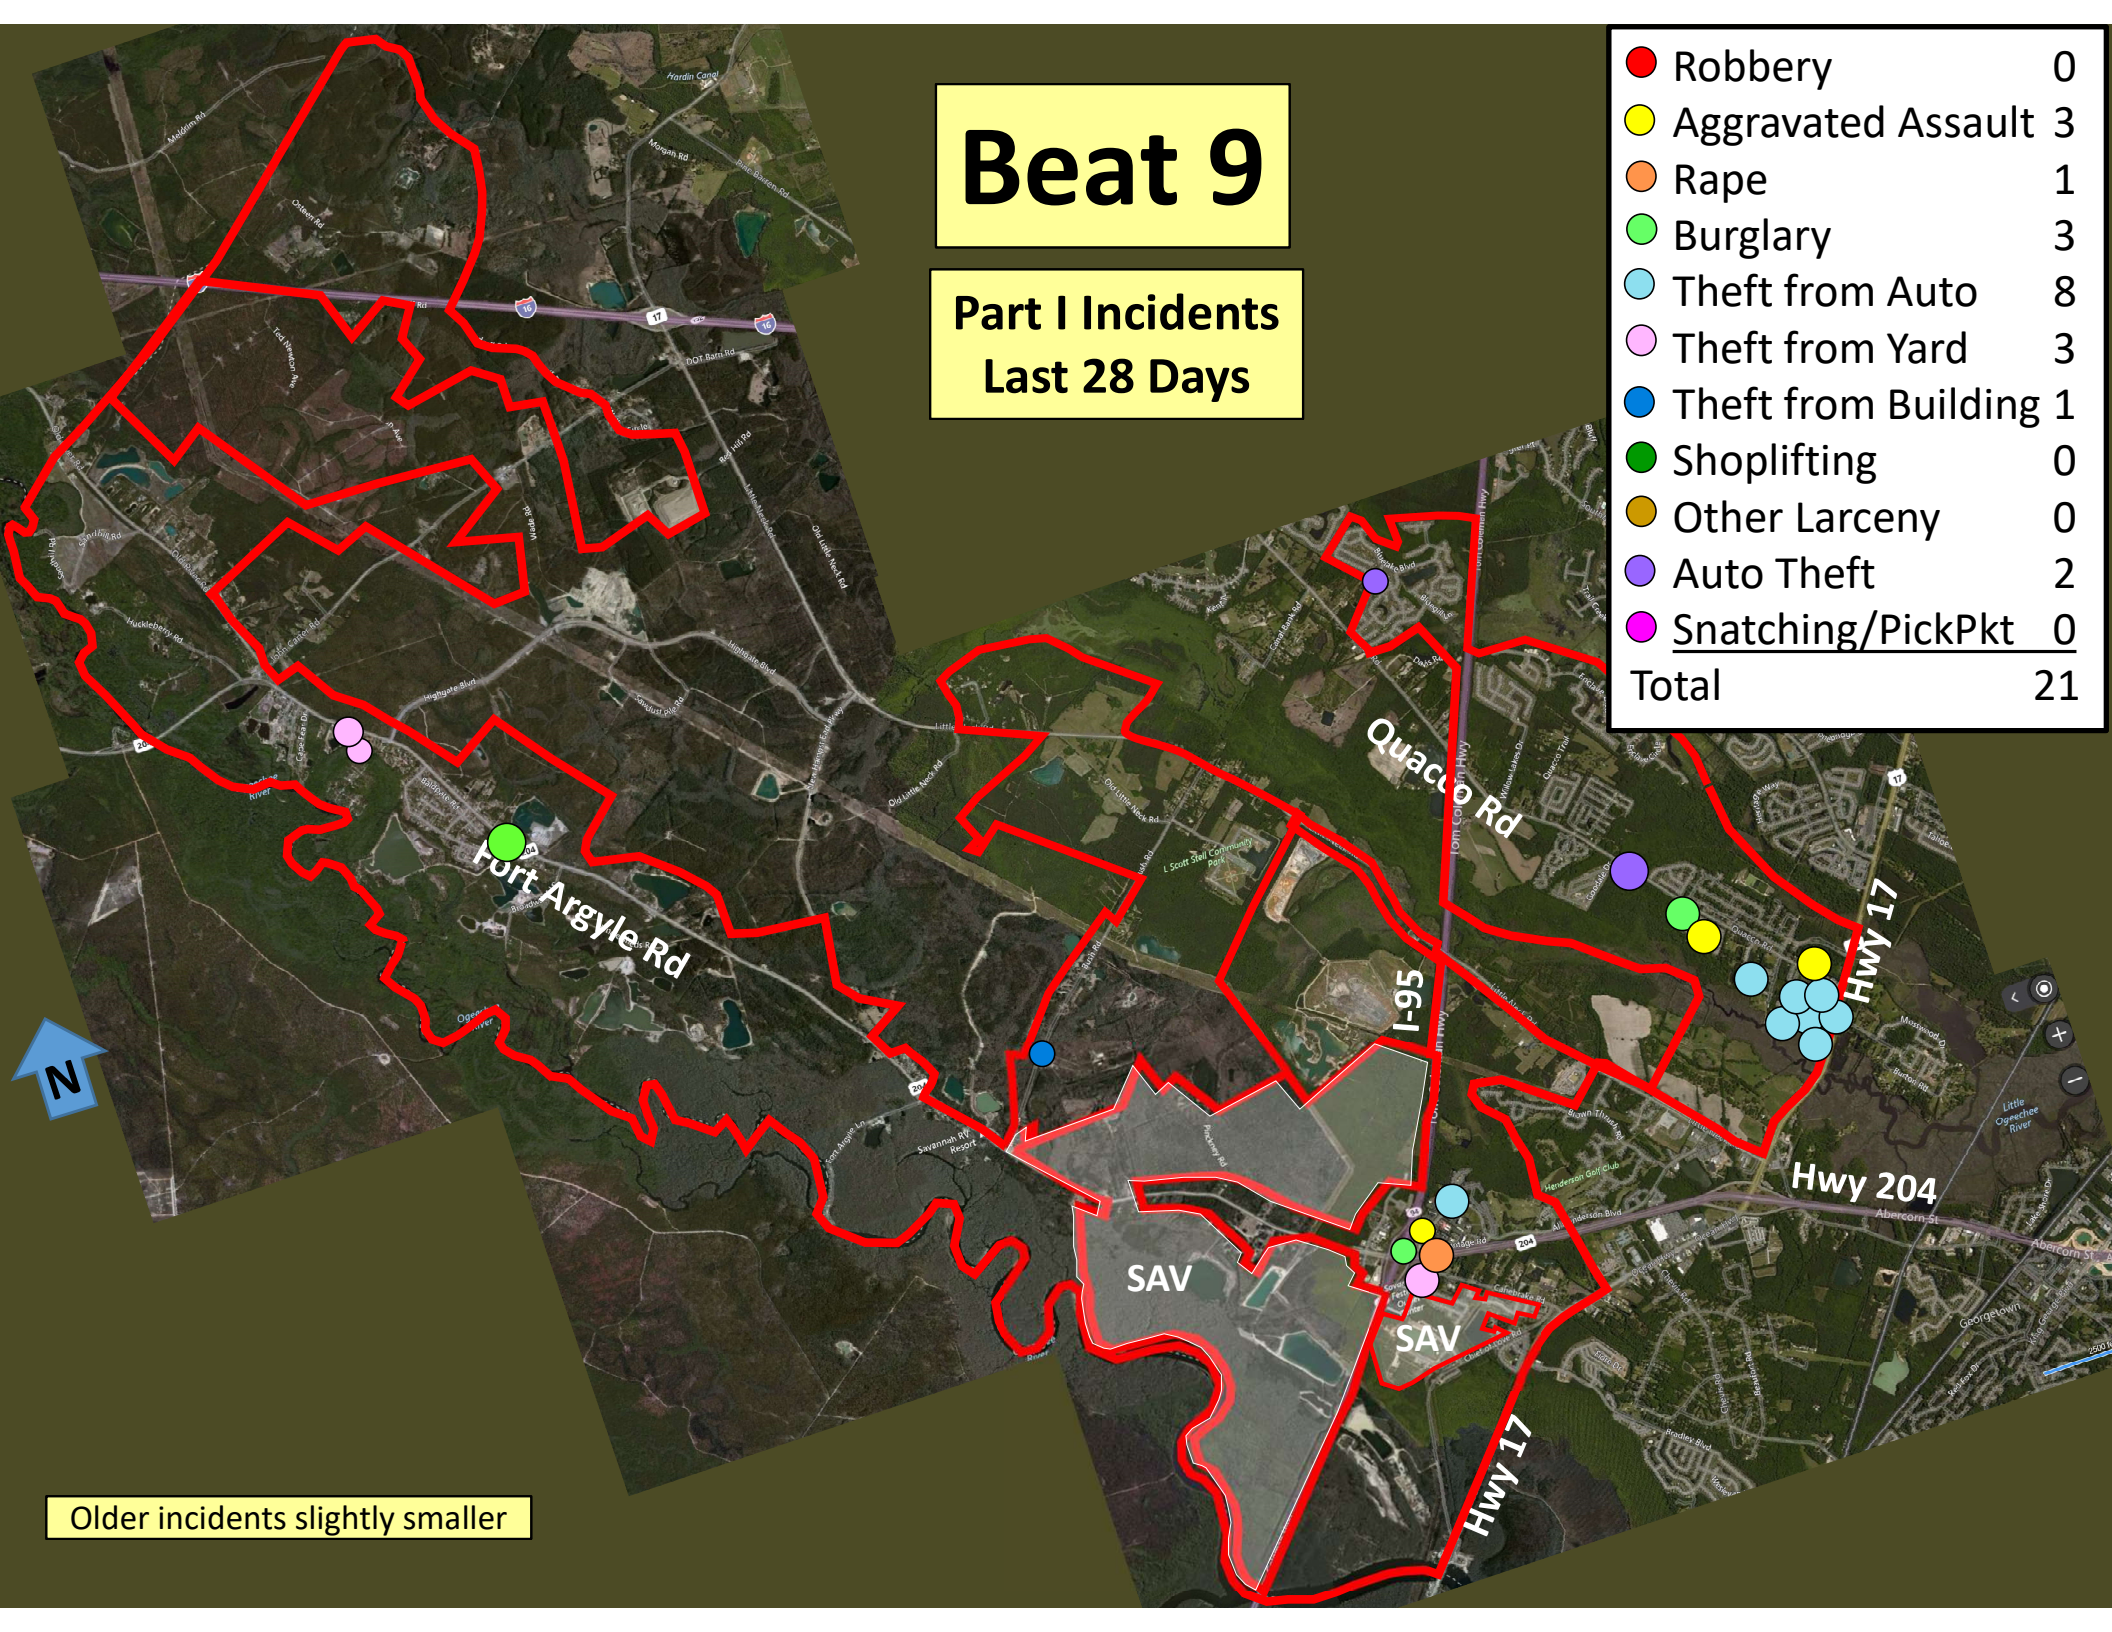

Beat 9

Part I Incidents
Last 28 Days

● Robbery	0
● Aggravated Assault	3
● Rape	1
● Burglary	3
● Theft from Auto	8
● Theft from Yard	3
● Theft from Building	1
● Shoplifting	0
● Other Larceny	0
● Auto Theft	2
● Snatching/PickPkt	0
Total	21

Older incidents slightly smaller