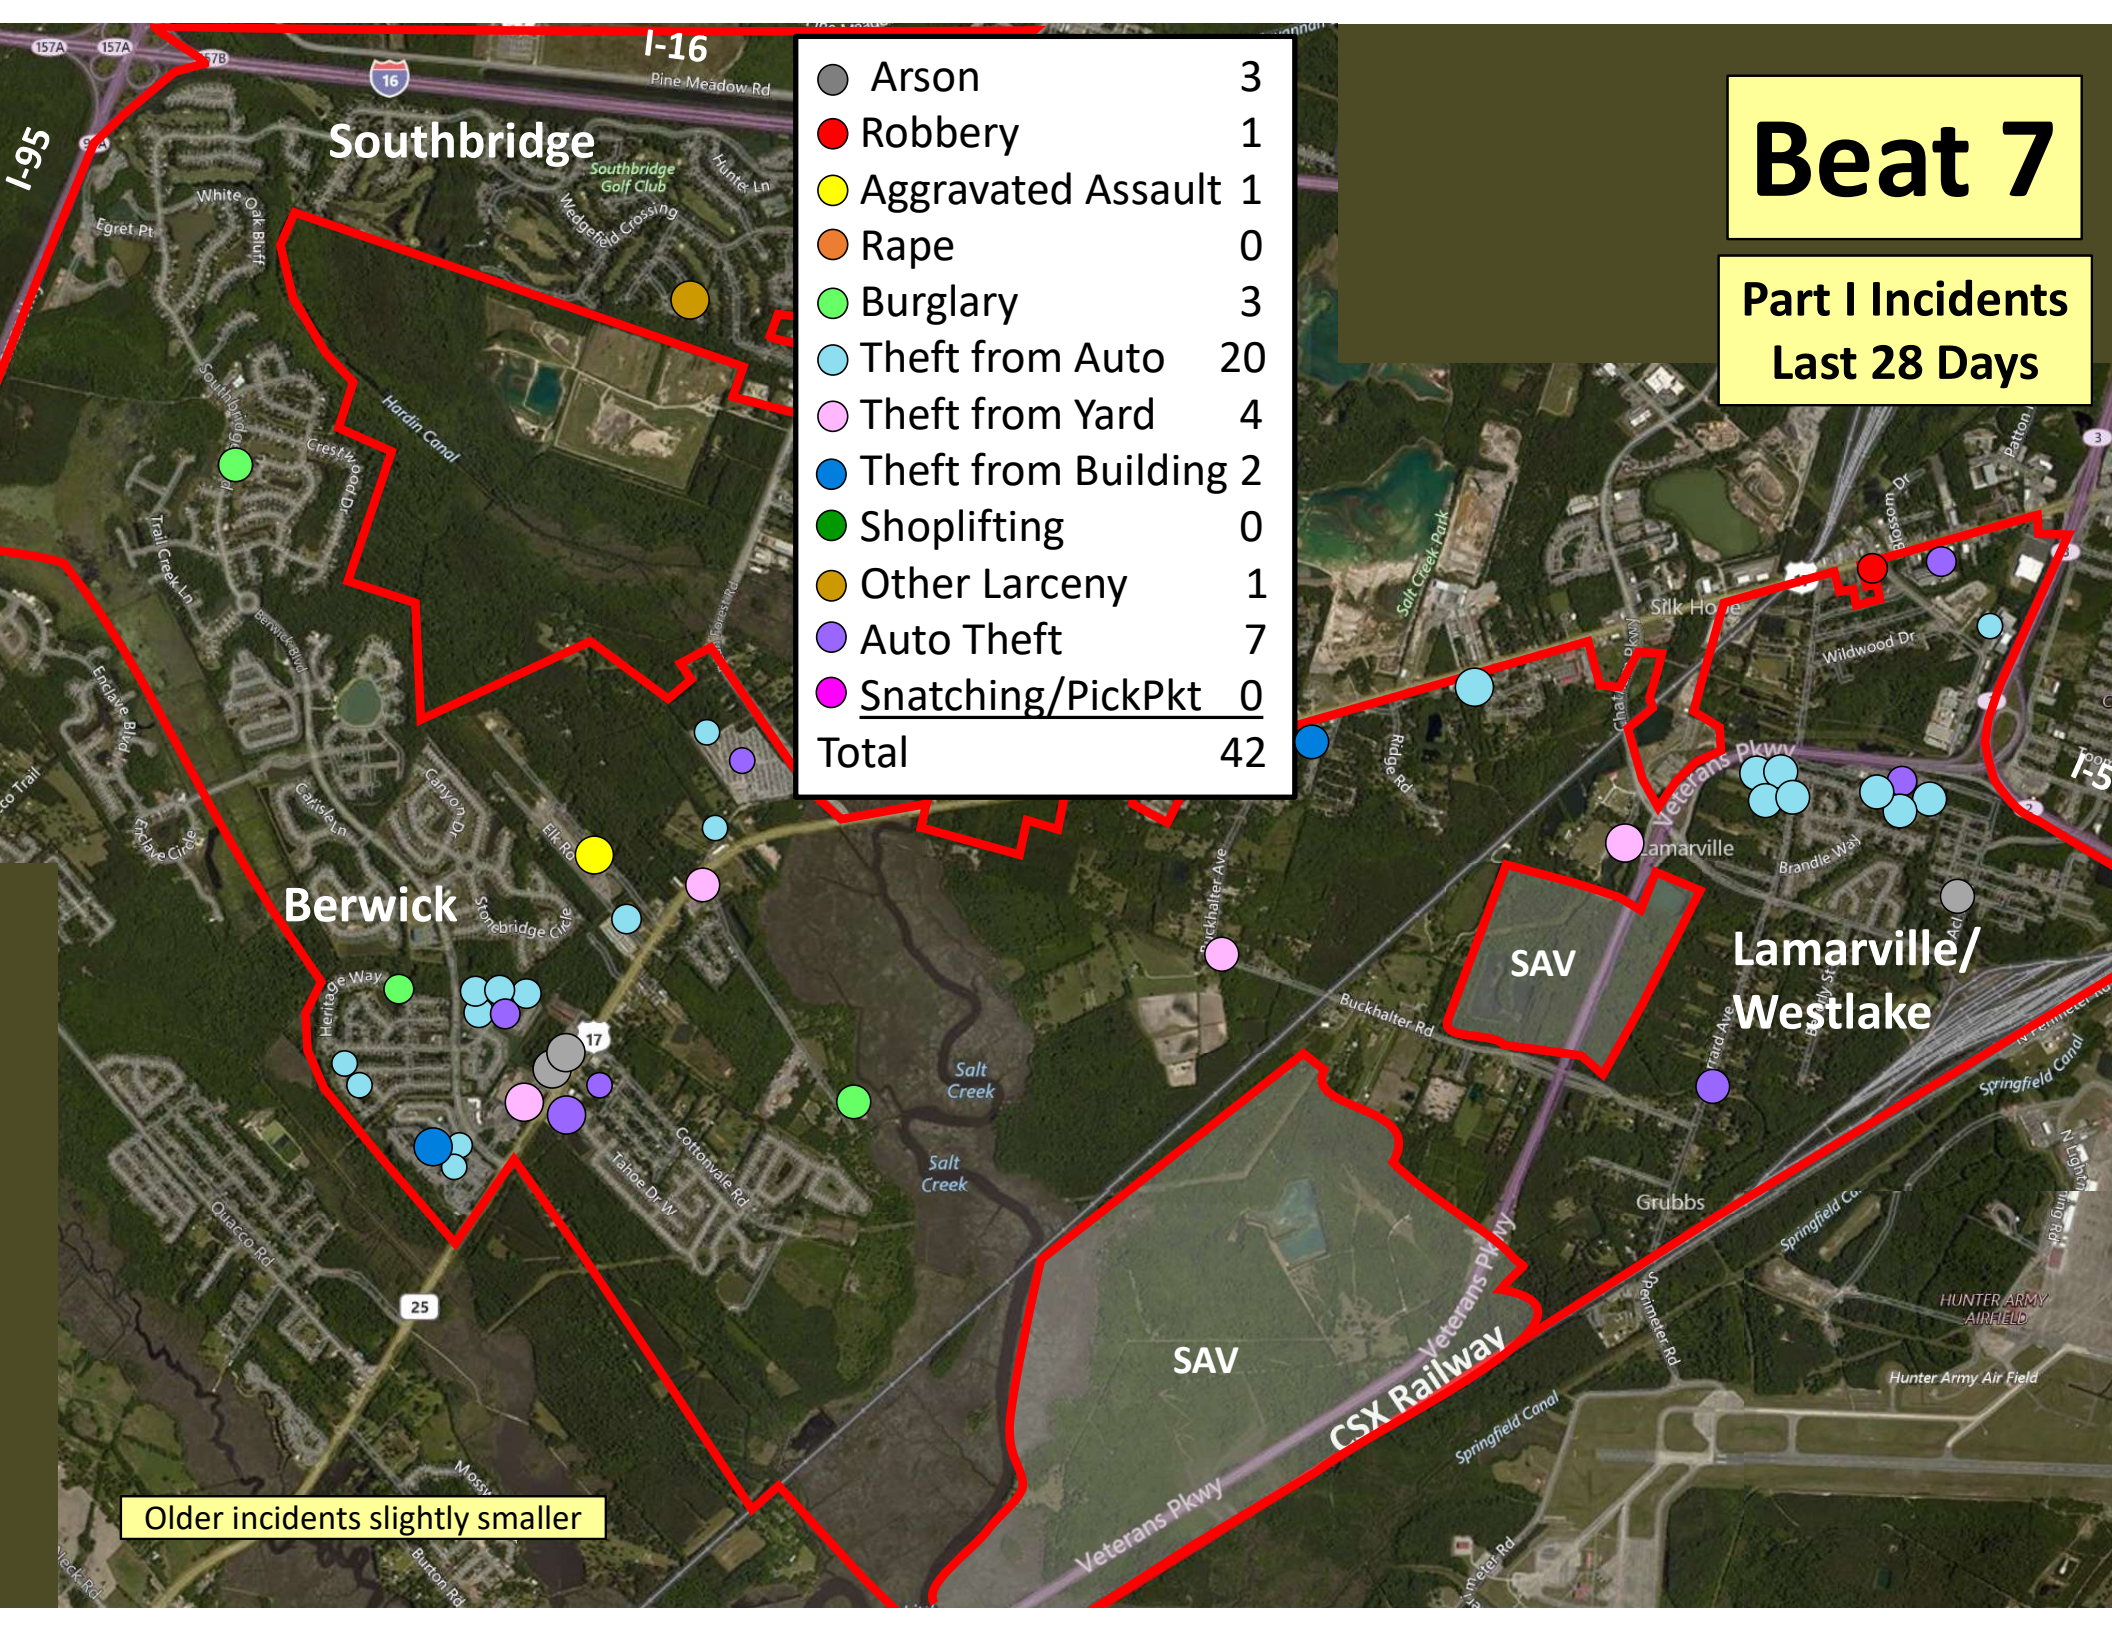

Beat 7

Part I Incidents
Last 28 Days

Arson	3
Robbery	1
Aggravated Assault	1
Rape	0
Burglary	3
Theft from Auto	20
Theft from Yard	4
Theft from Building	2
Shoplifting	0
Other Larceny	1
Auto Theft	7
Snatching/PickPkt	0
Total	42

Older incidents slightly smaller