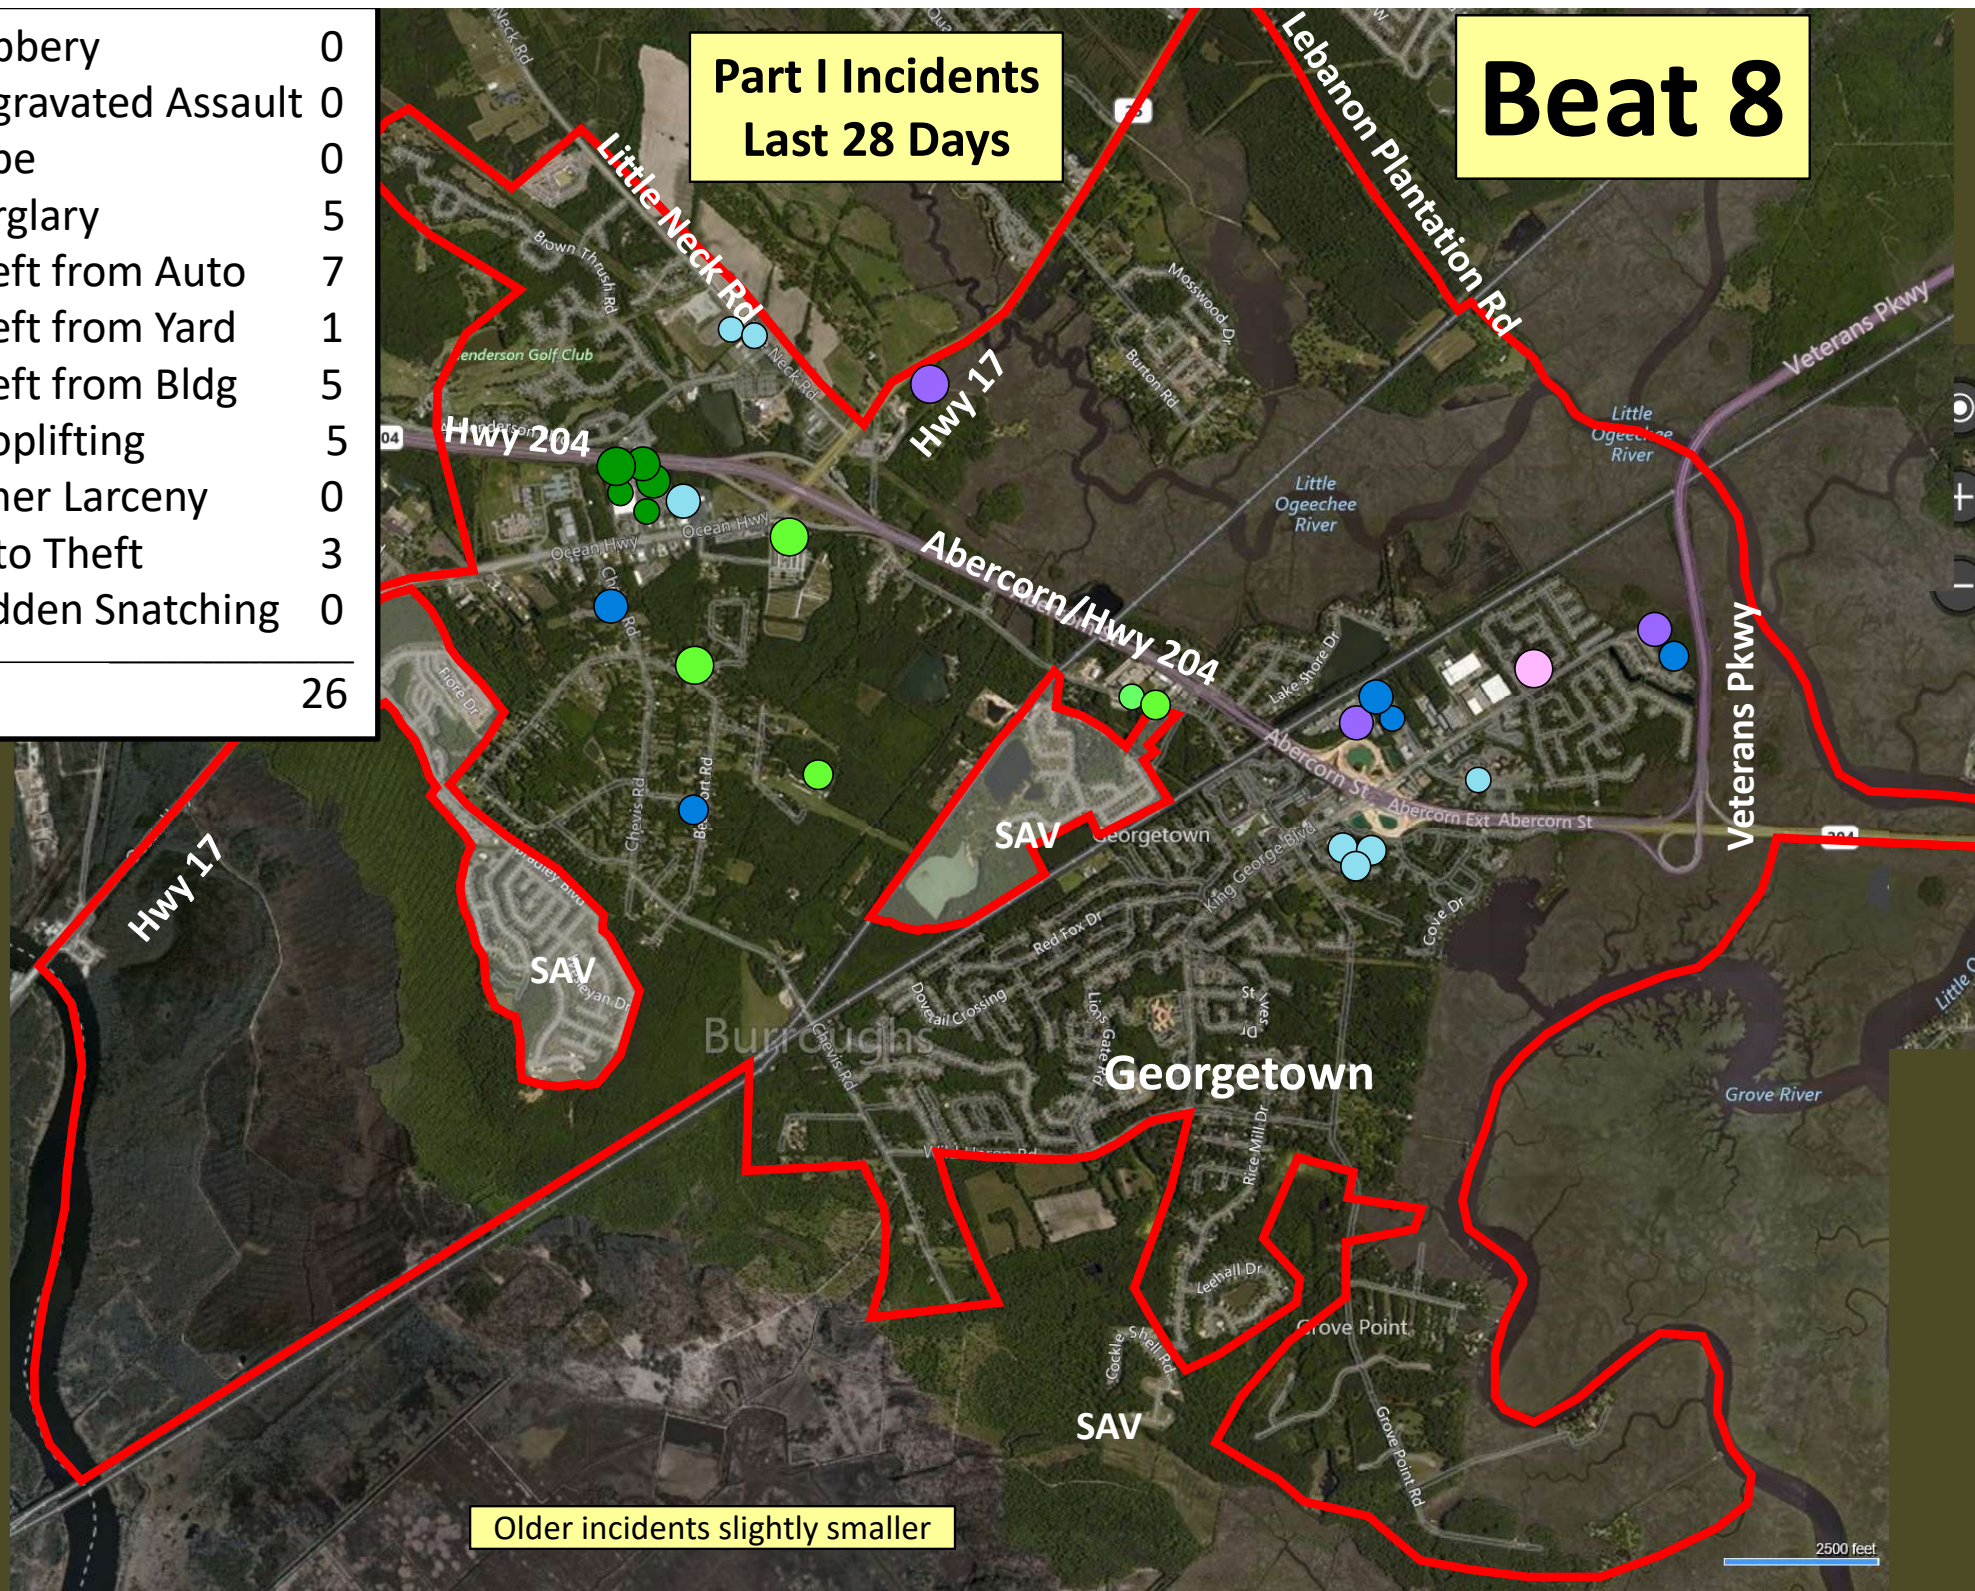

Beat 8

Part I Incidents Last 28 Days

● Robbery	0
● Aggravated Assault	0
● Rape	0
● Burglary	5
● Theft from Auto	7
● Theft from Yard	1
● Theft from Bldg	5
● Shoplifting	5
● Other Larceny	0
● Auto Theft	3
● Sudden Snatching	0
Total	26

Older incidents slightly smaller