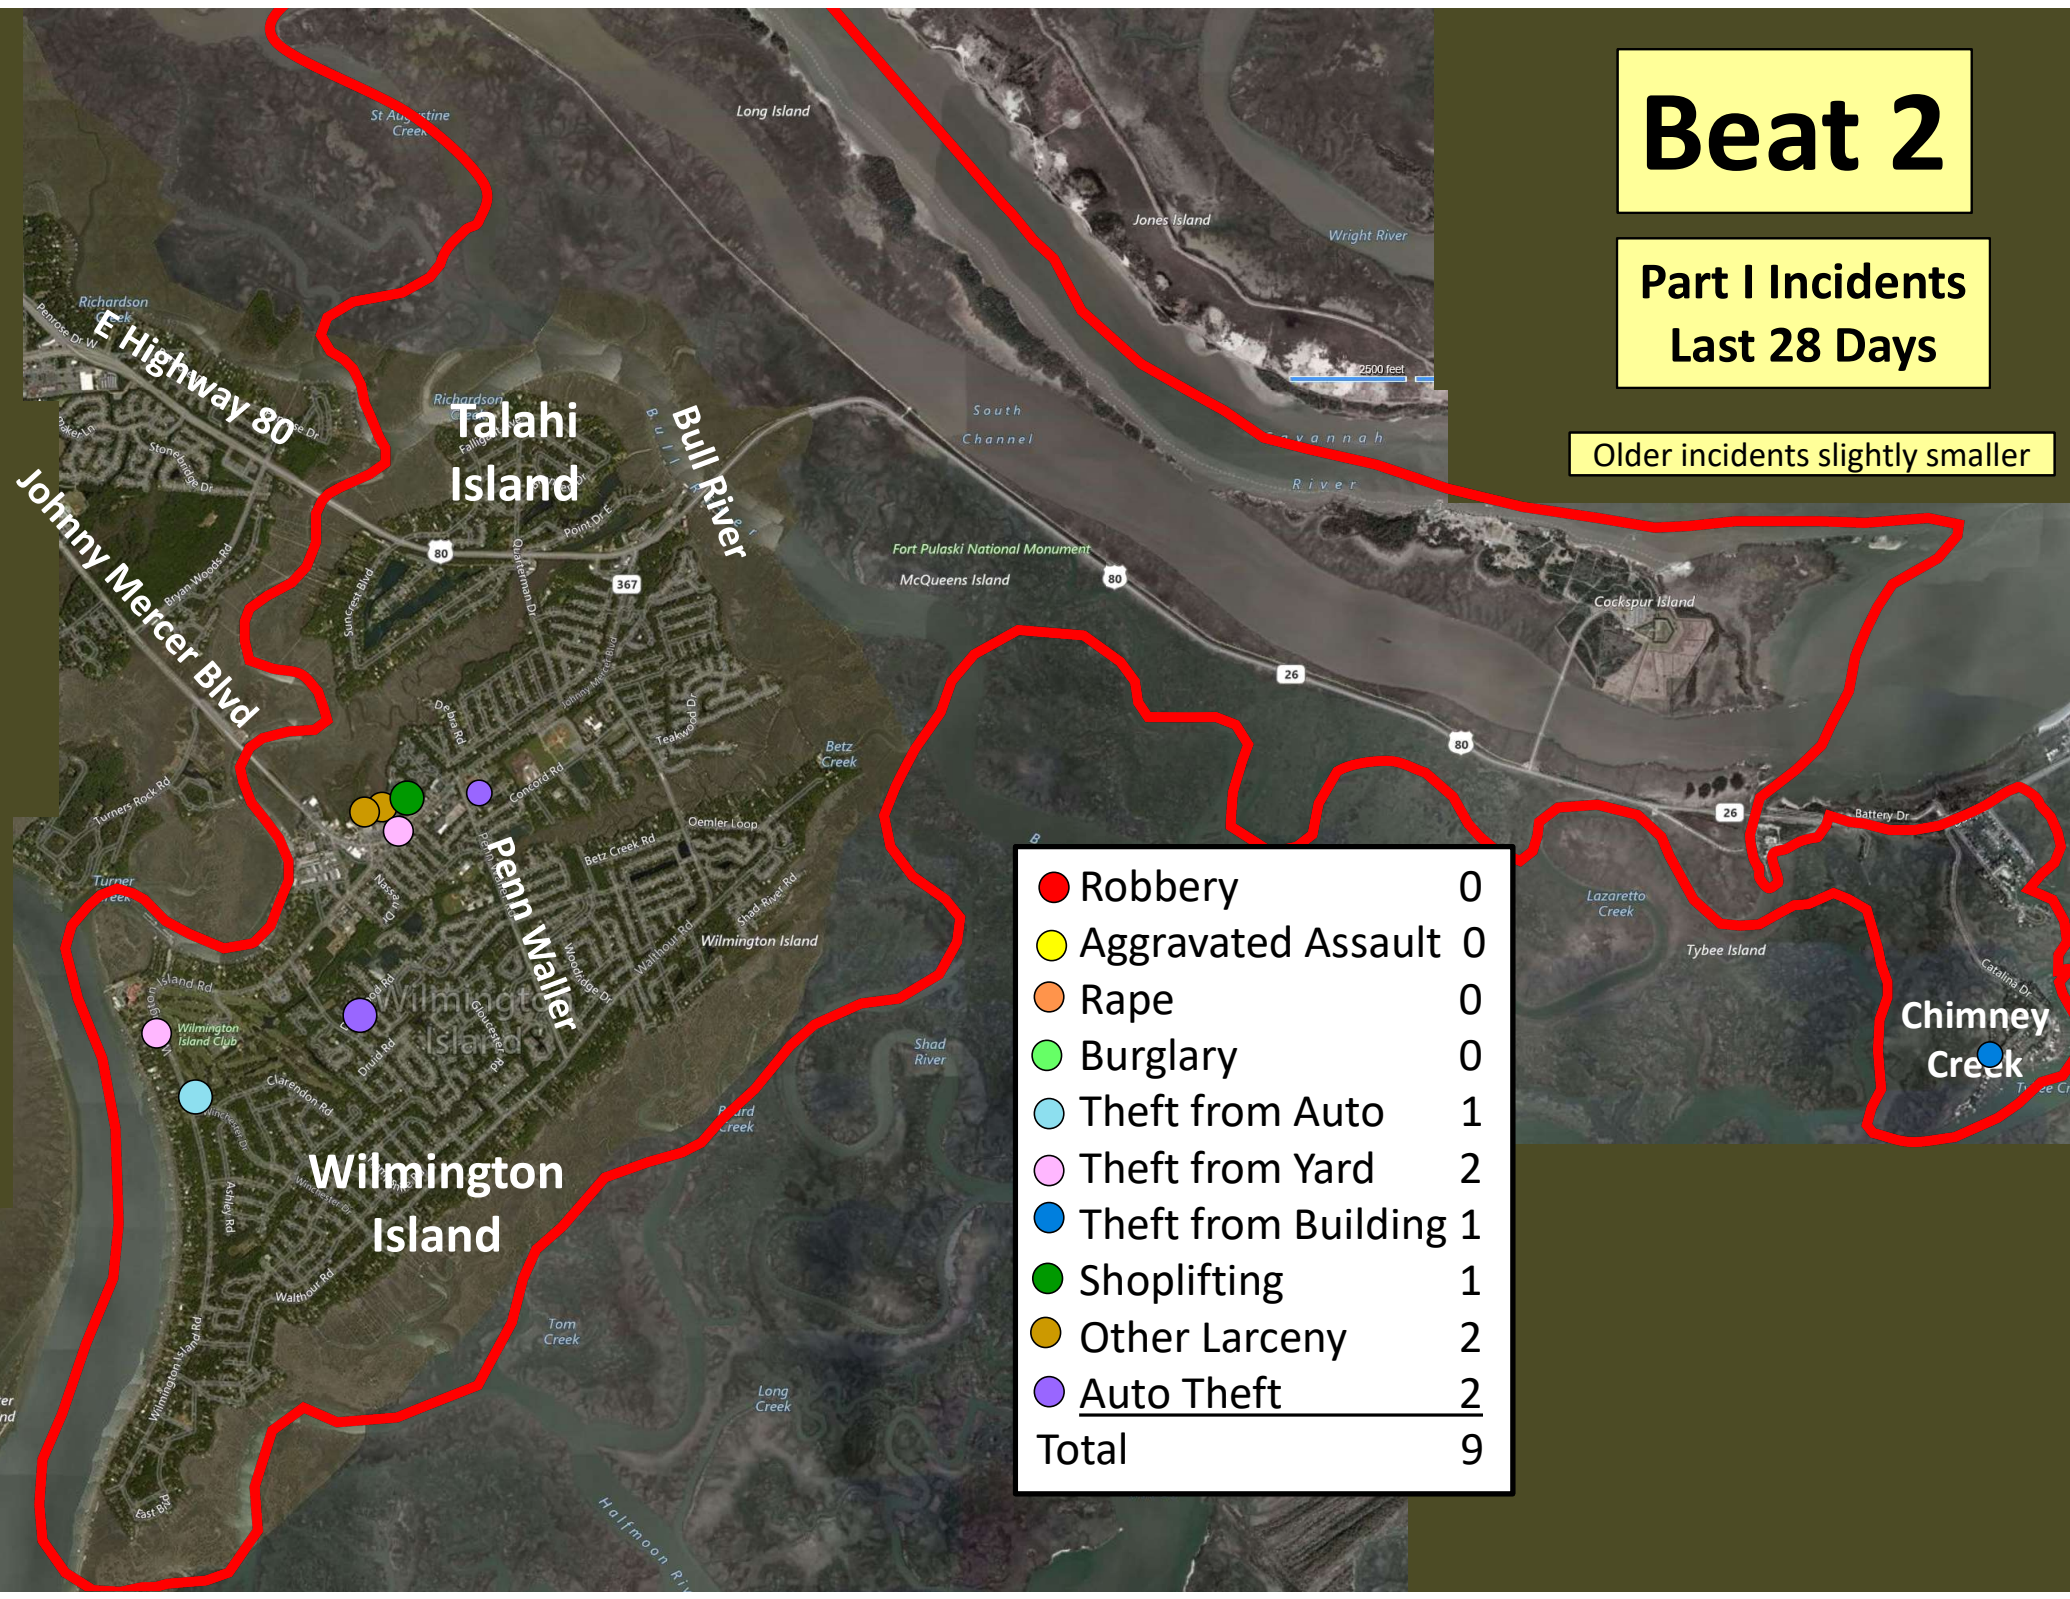

Beat 1

Part I Incidents Last 28 Days

● Robbery	0
● Aggravated Assault	1
● Rape	0
● Burglary	1
● Theft from Auto	0
● Theft from Yard	0
● Theft from Building	0
● Shoplifting	3
● Other Larceny	1
● Auto Theft	0
● Snatching/PickPkt	0
Total	6

Older incidents slightly smaller

Beat 2

Part I Incidents
Last 28 Days

Older incidents slightly smaller

● Robbery	0
● Aggravated Assault	0
● Rape	0
● Burglary	0
● Theft from Auto	1
● Theft from Yard	2
● Theft from Building	1
● Shoplifting	1
● Other Larceny	2
● Auto Theft	2
Total	9

Part I Incidents Last 28 Days

Older incidents slightly smaller

Beat 4

Part I Incidents
Last 28 Days

● Robbery	0
● Aggravated Assault	1
● Rape	0
● Burglary	2
● Theft from Auto	2
● Theft from Yard	2
● Theft from Building	0
● Shoplifting	5
● Other Larceny	1
● Auto Theft	1
Total	14

Older incidents slightly smaller

Beat 9

Part I Incidents
Last 28 Days

● Robbery	3
● Aggravated Assault	4
● Rape	4
● Burglary	6
● Theft from Auto	4
● Theft from Yard	3
● Theft from Building	1
● Shoplifting	1
● Other Larceny	1
● Auto Theft	2
● Snatching/PickPkt	1
Total	31