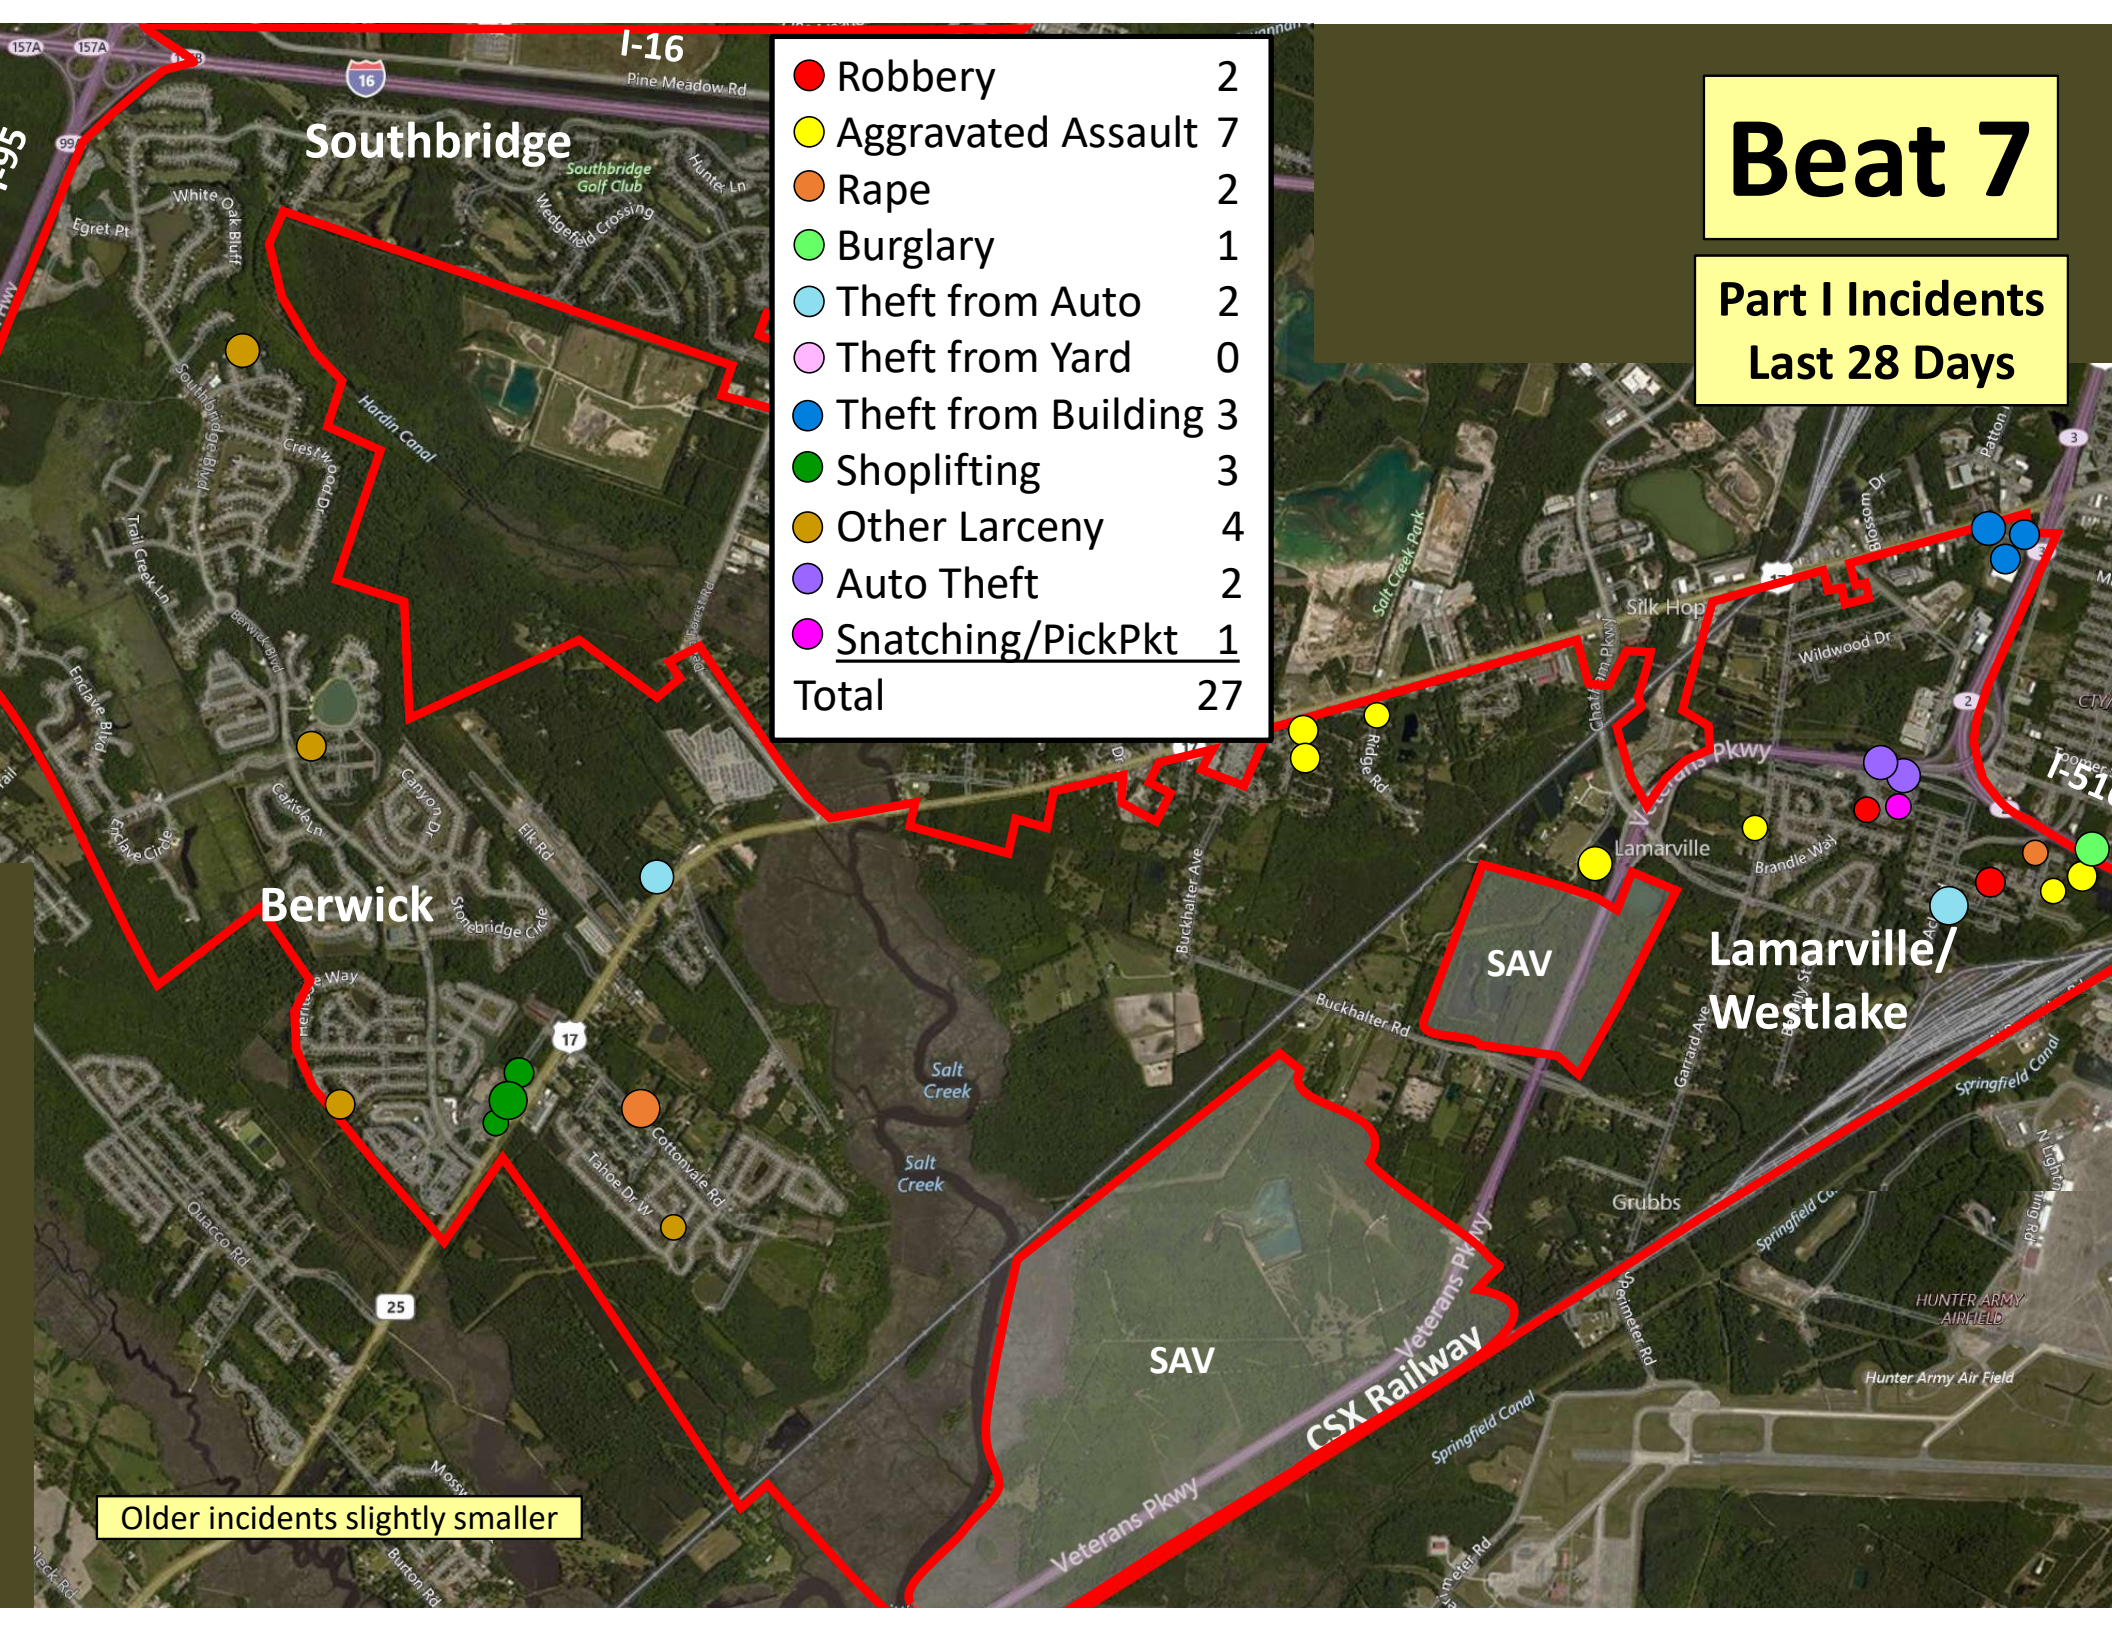

Older incidents slightly smaller

Beat 5

**Part I Incidents
Last 28 Days**

Older incidents slightly smaller

● Robbery	0
● Aggravated Assault	3
● Rape	0
● Burglary	0
● Theft from Auto	0
● Theft from Yard	1
● Theft from Building	1
● Shoplifting	0
● Other Larceny	1
● Auto Theft	1
● Snatching/PickPkt	0
Total	7

Beat 6

Part I Incidents
Last 28 Days

● Robbery	0
● Aggravated Assault	0
● Rape	0
● Burglary	1
● Theft from Auto	0
● Theft from Yard	0
● Theft from Building	0
● Shoplifting	0
● Other Larceny	0
● Auto Theft	0
● Snatching/PickPkt	0
Total	1

Older incidents slightly smaller

Beat 7

Part I Incidents
Last 28 Days

● Robbery	2
● Aggravated Assault	7
● Rape	2
● Burglary	1
● Theft from Auto	2
● Theft from Yard	0
● Theft from Building	3
● Shoplifting	3
● Other Larceny	4
● Auto Theft	2
● Snatching/PickPkt	1
Total	27