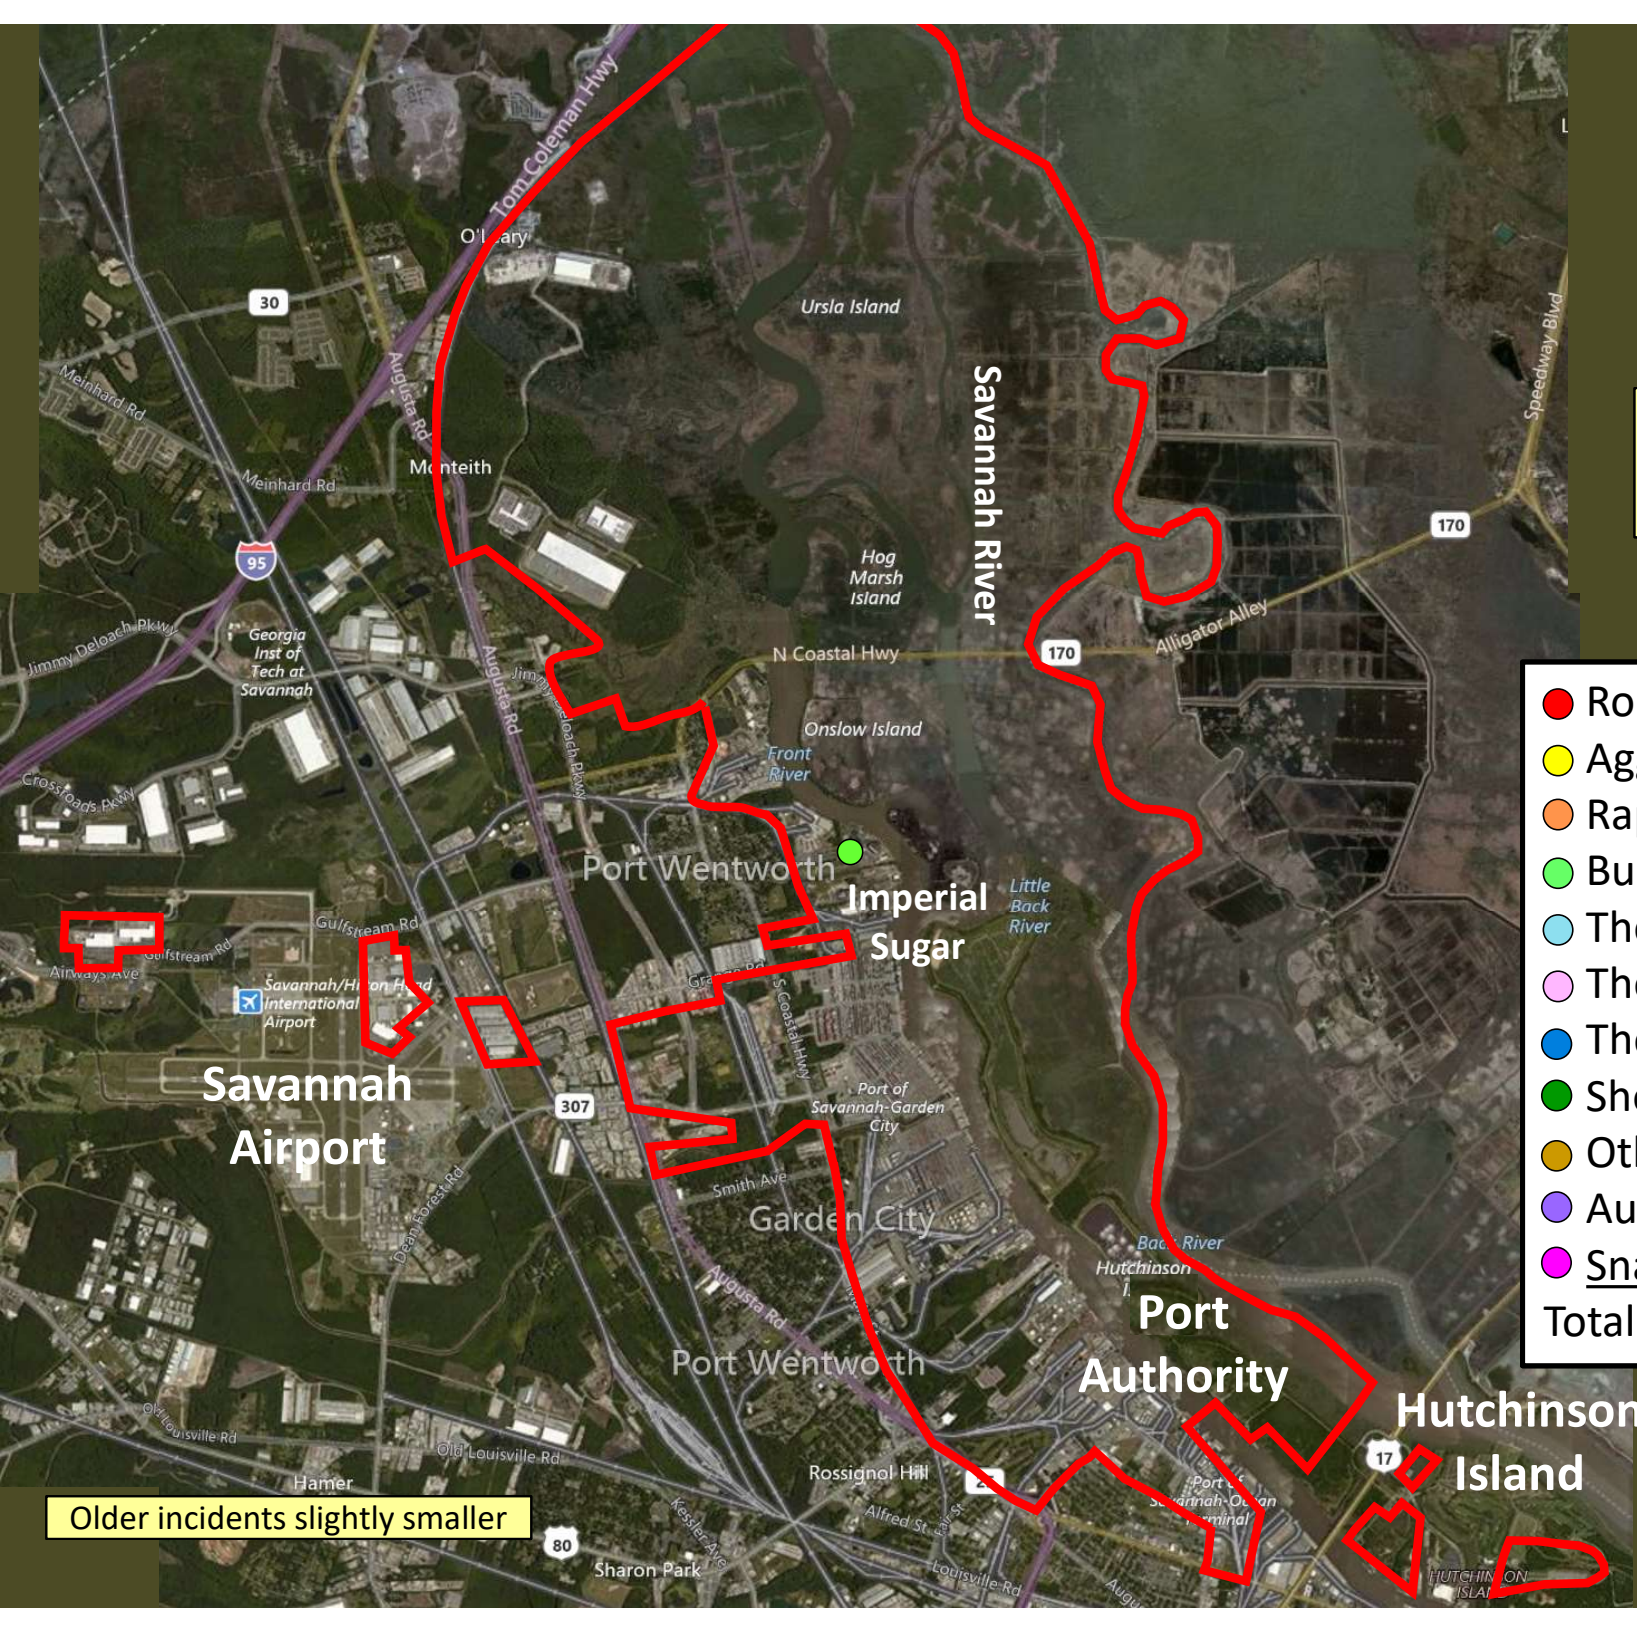

Beat 6

Part I Incidents
Last 28 Days

● Robbery	0
● Aggravated Assault	0
● Rape	0
● Burglary	1
● Theft from Auto	0
● Theft from Yard	0
● Theft from Building	0
● Shoplifting	0
● Other Larceny	0
● Auto Theft	0
● Snatching/PickPkt	0
Total	1

Older incidents slightly smaller