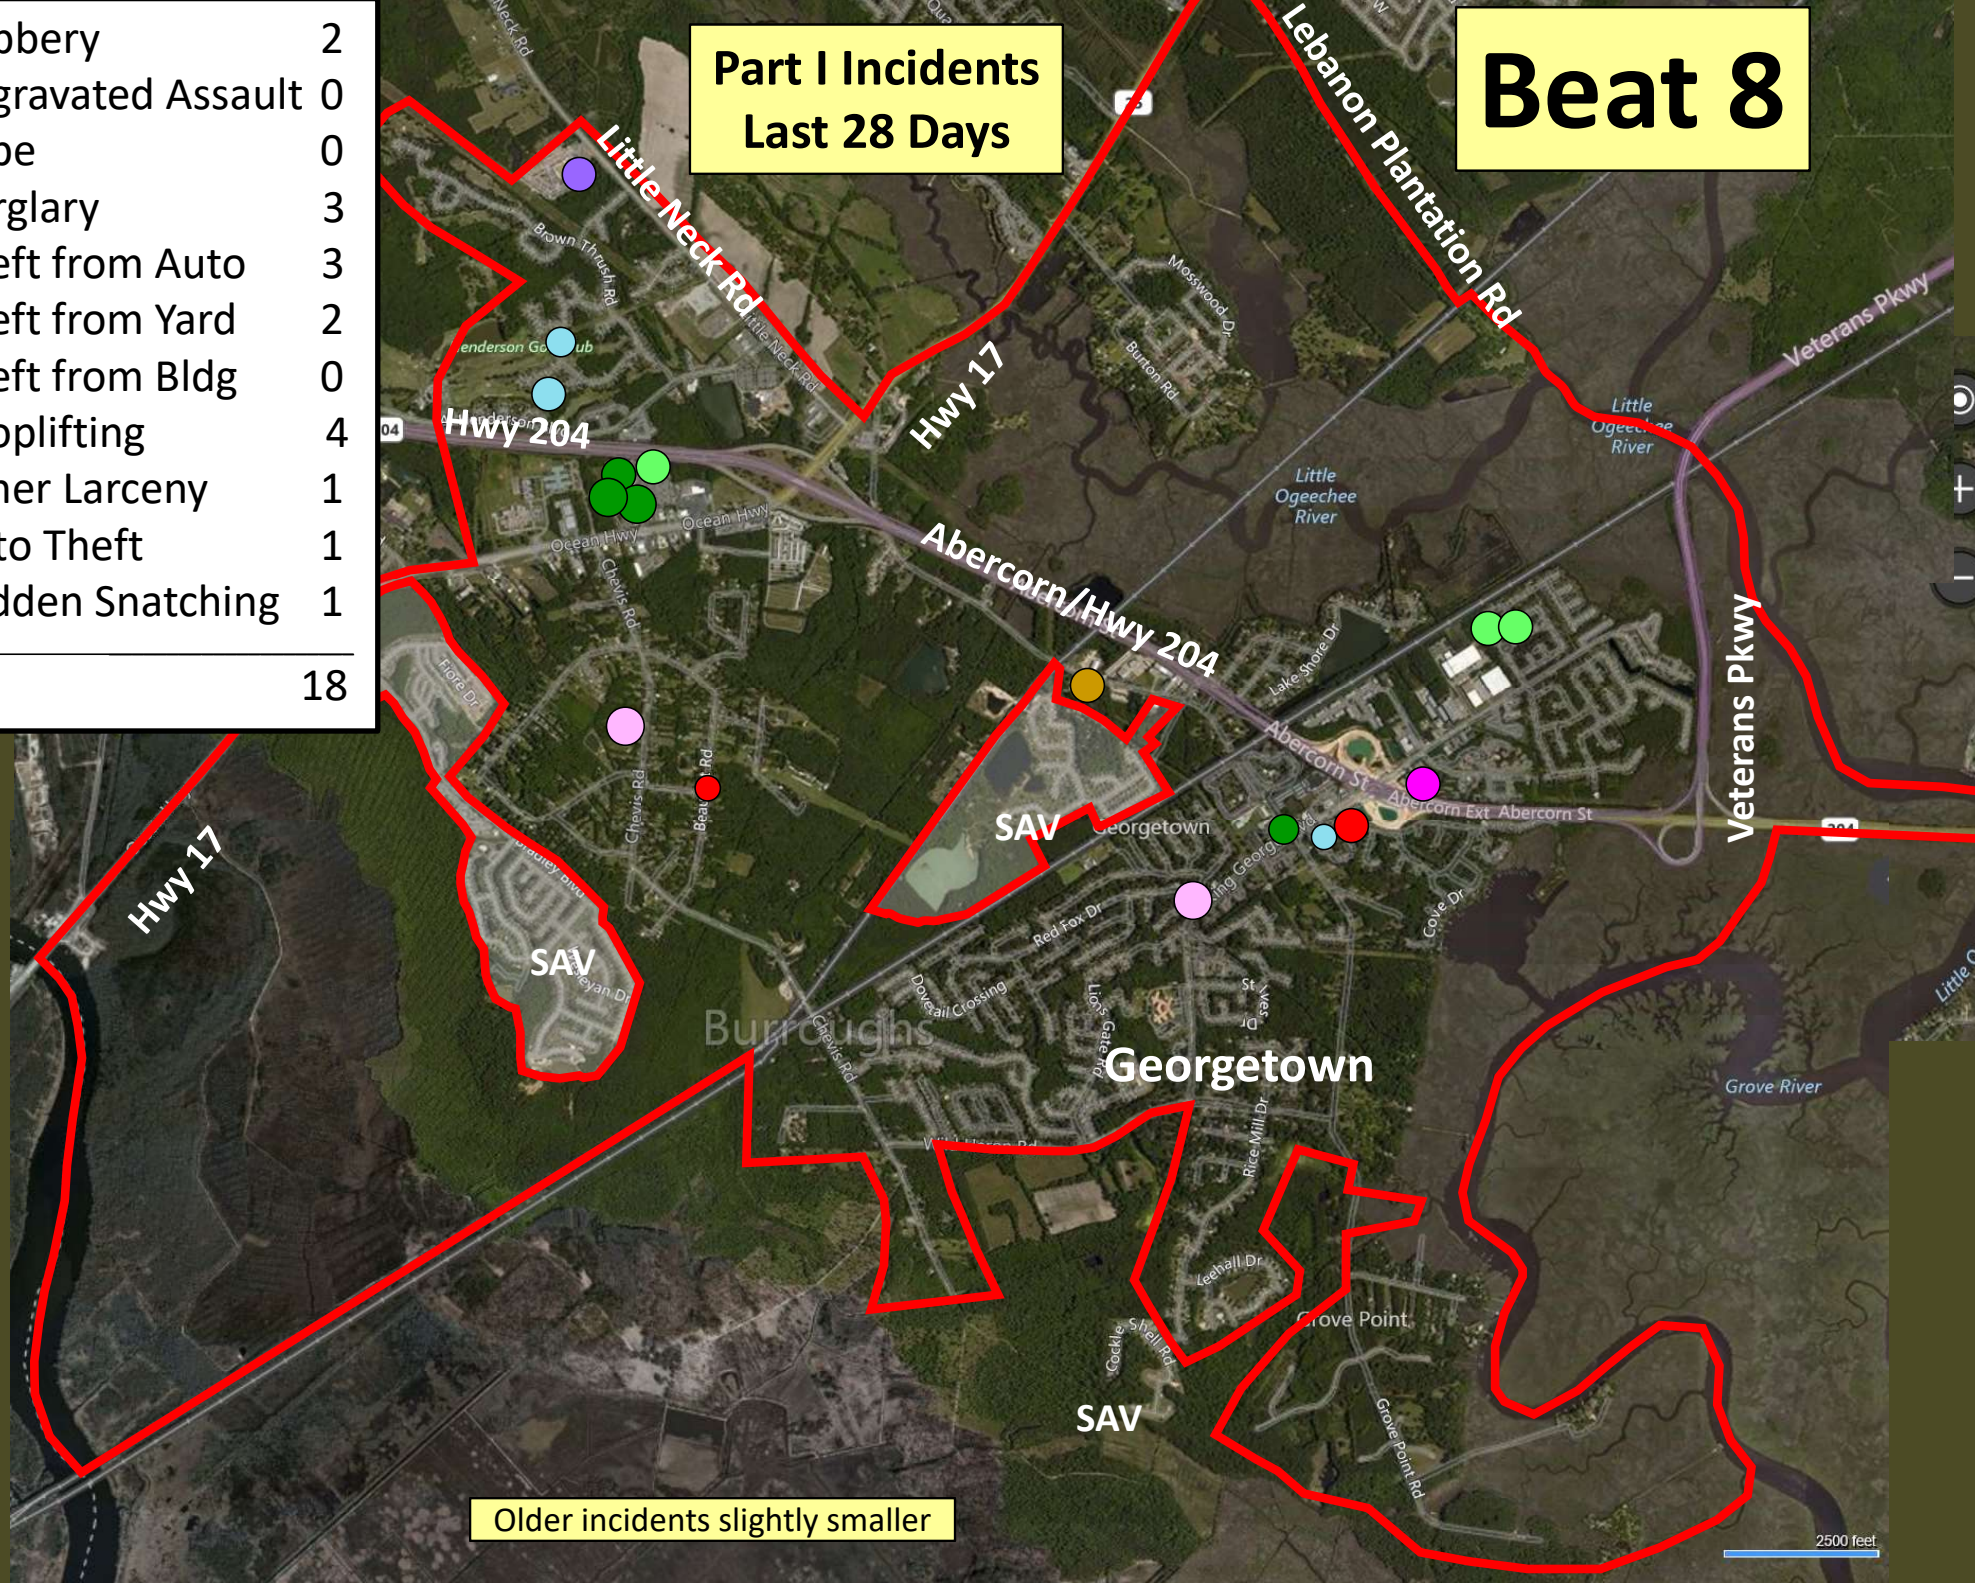

Older incidents slightly smaller

Beat 7

Part I Incidents
Last 28 Days

● Robbery	2
● Aggravated Assault	7
● Rape	2
● Burglary	1
● Theft from Auto	2
● Theft from Yard	0
● Theft from Building	3
● Shoplifting	3
● Other Larceny	4
● Auto Theft	2
● Snatching/PickPkt	1
Total	27

Older incidents slightly smaller

Beat 8

Part I Incidents Last 28 Days

● Robbery	2
● Aggravated Assault	0
● Rape	0
● Burglary	3
● Theft from Auto	3
● Theft from Yard	2
● Theft from Bldg	0
● Shoplifting	4
● Other Larceny	1
● Auto Theft	1
● Sudden Snatching	1
Total	18

Older incidents slightly smaller

Beat 9

Part I Incidents
Last 28 Days

● Robbery	3
● Aggravated Assault	4
● Rape	4
● Burglary	6
● Theft from Auto	4
● Theft from Yard	3
● Theft from Building	1
● Shoplifting	1
● Other Larceny	1
● Auto Theft	2
● Snatching/PickPkt	1
Total	31