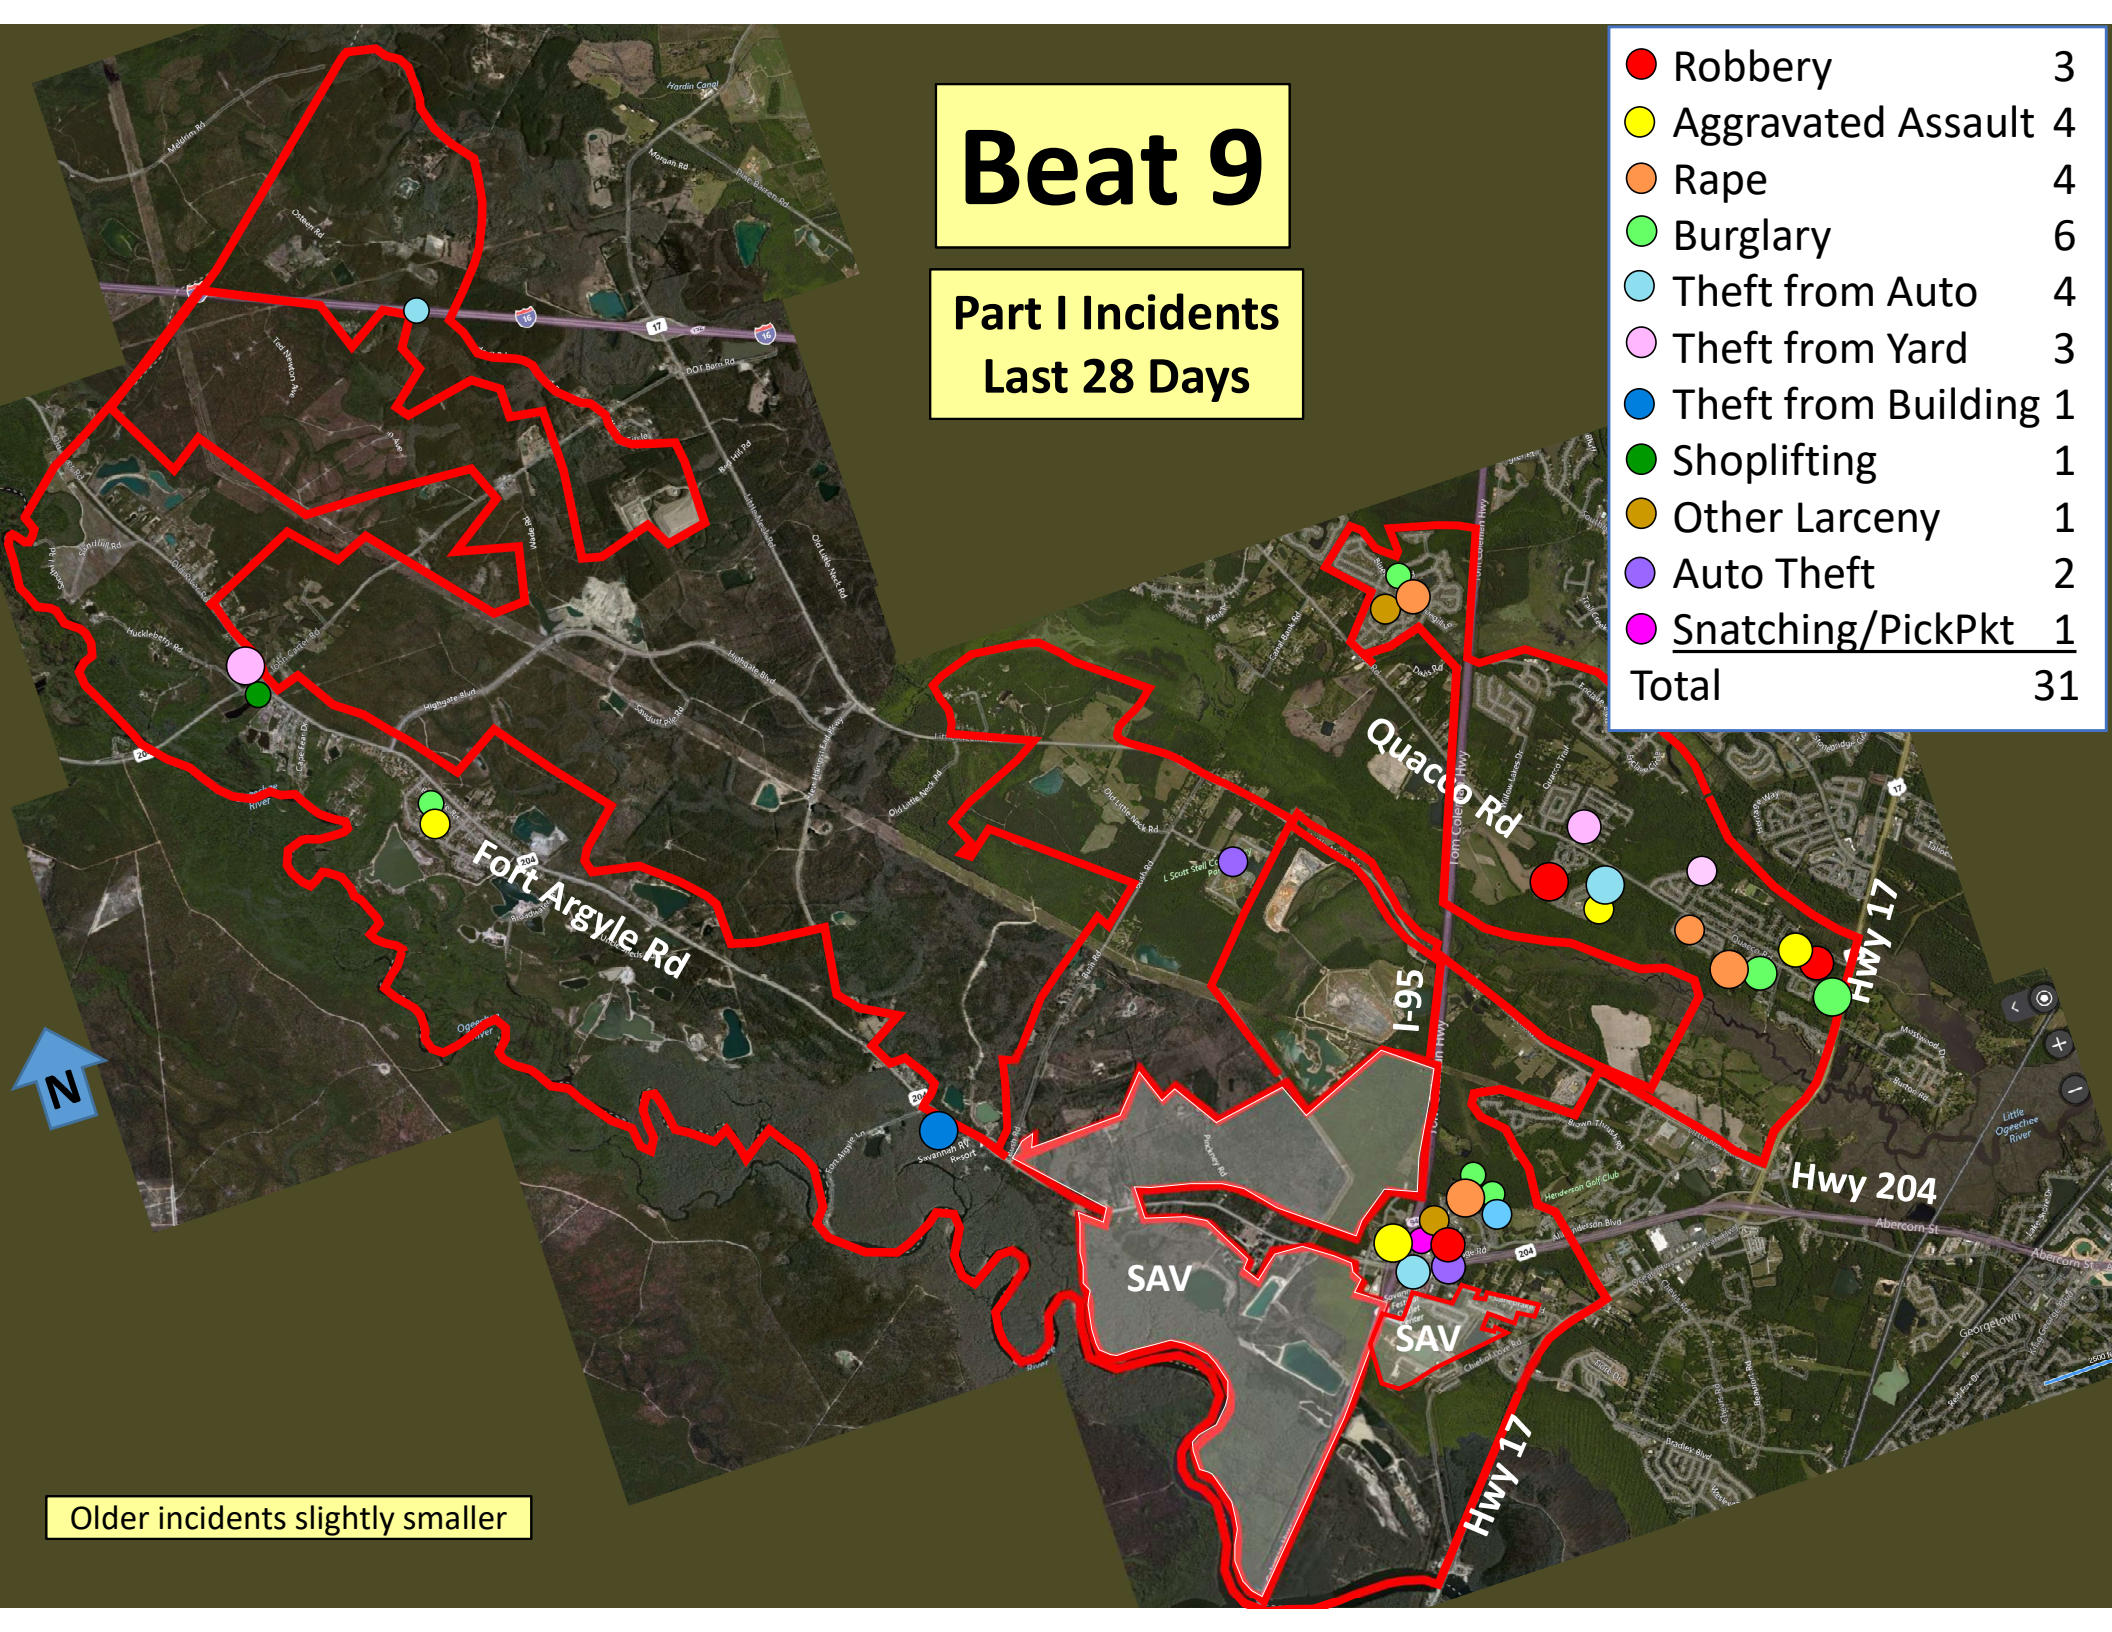

Older incidents slightly smaller

Beat 7

Part I Incidents
Last 28 Days

● Robbery	2
● Aggravated Assault	7
● Rape	2
● Burglary	1
● Theft from Auto	2
● Theft from Yard	0
● Theft from Building	3
● Shoplifting	3
● Other Larceny	4
● Auto Theft	2
● Snatching/PickPkt	1
Total	27

Older incidents slightly smaller

Beat 8

Part I Incidents Last 28 Days

● Robbery	2
● Aggravated Assault	0
● Rape	0
● Burglary	3
● Theft from Auto	3
● Theft from Yard	2
● Theft from Bldg	0
● Shoplifting	4
● Other Larceny	1
● Auto Theft	1
● Sudden Snatching	1
Total	18

Older incidents slightly smaller

Beat 9

Part I Incidents
Last 28 Days

● Robbery	3
● Aggravated Assault	4
● Rape	4
● Burglary	6
● Theft from Auto	4
● Theft from Yard	3
● Theft from Building	1
● Shoplifting	1
● Other Larceny	1
● Auto Theft	2
● Snatching/PickPkt	1
Total	31