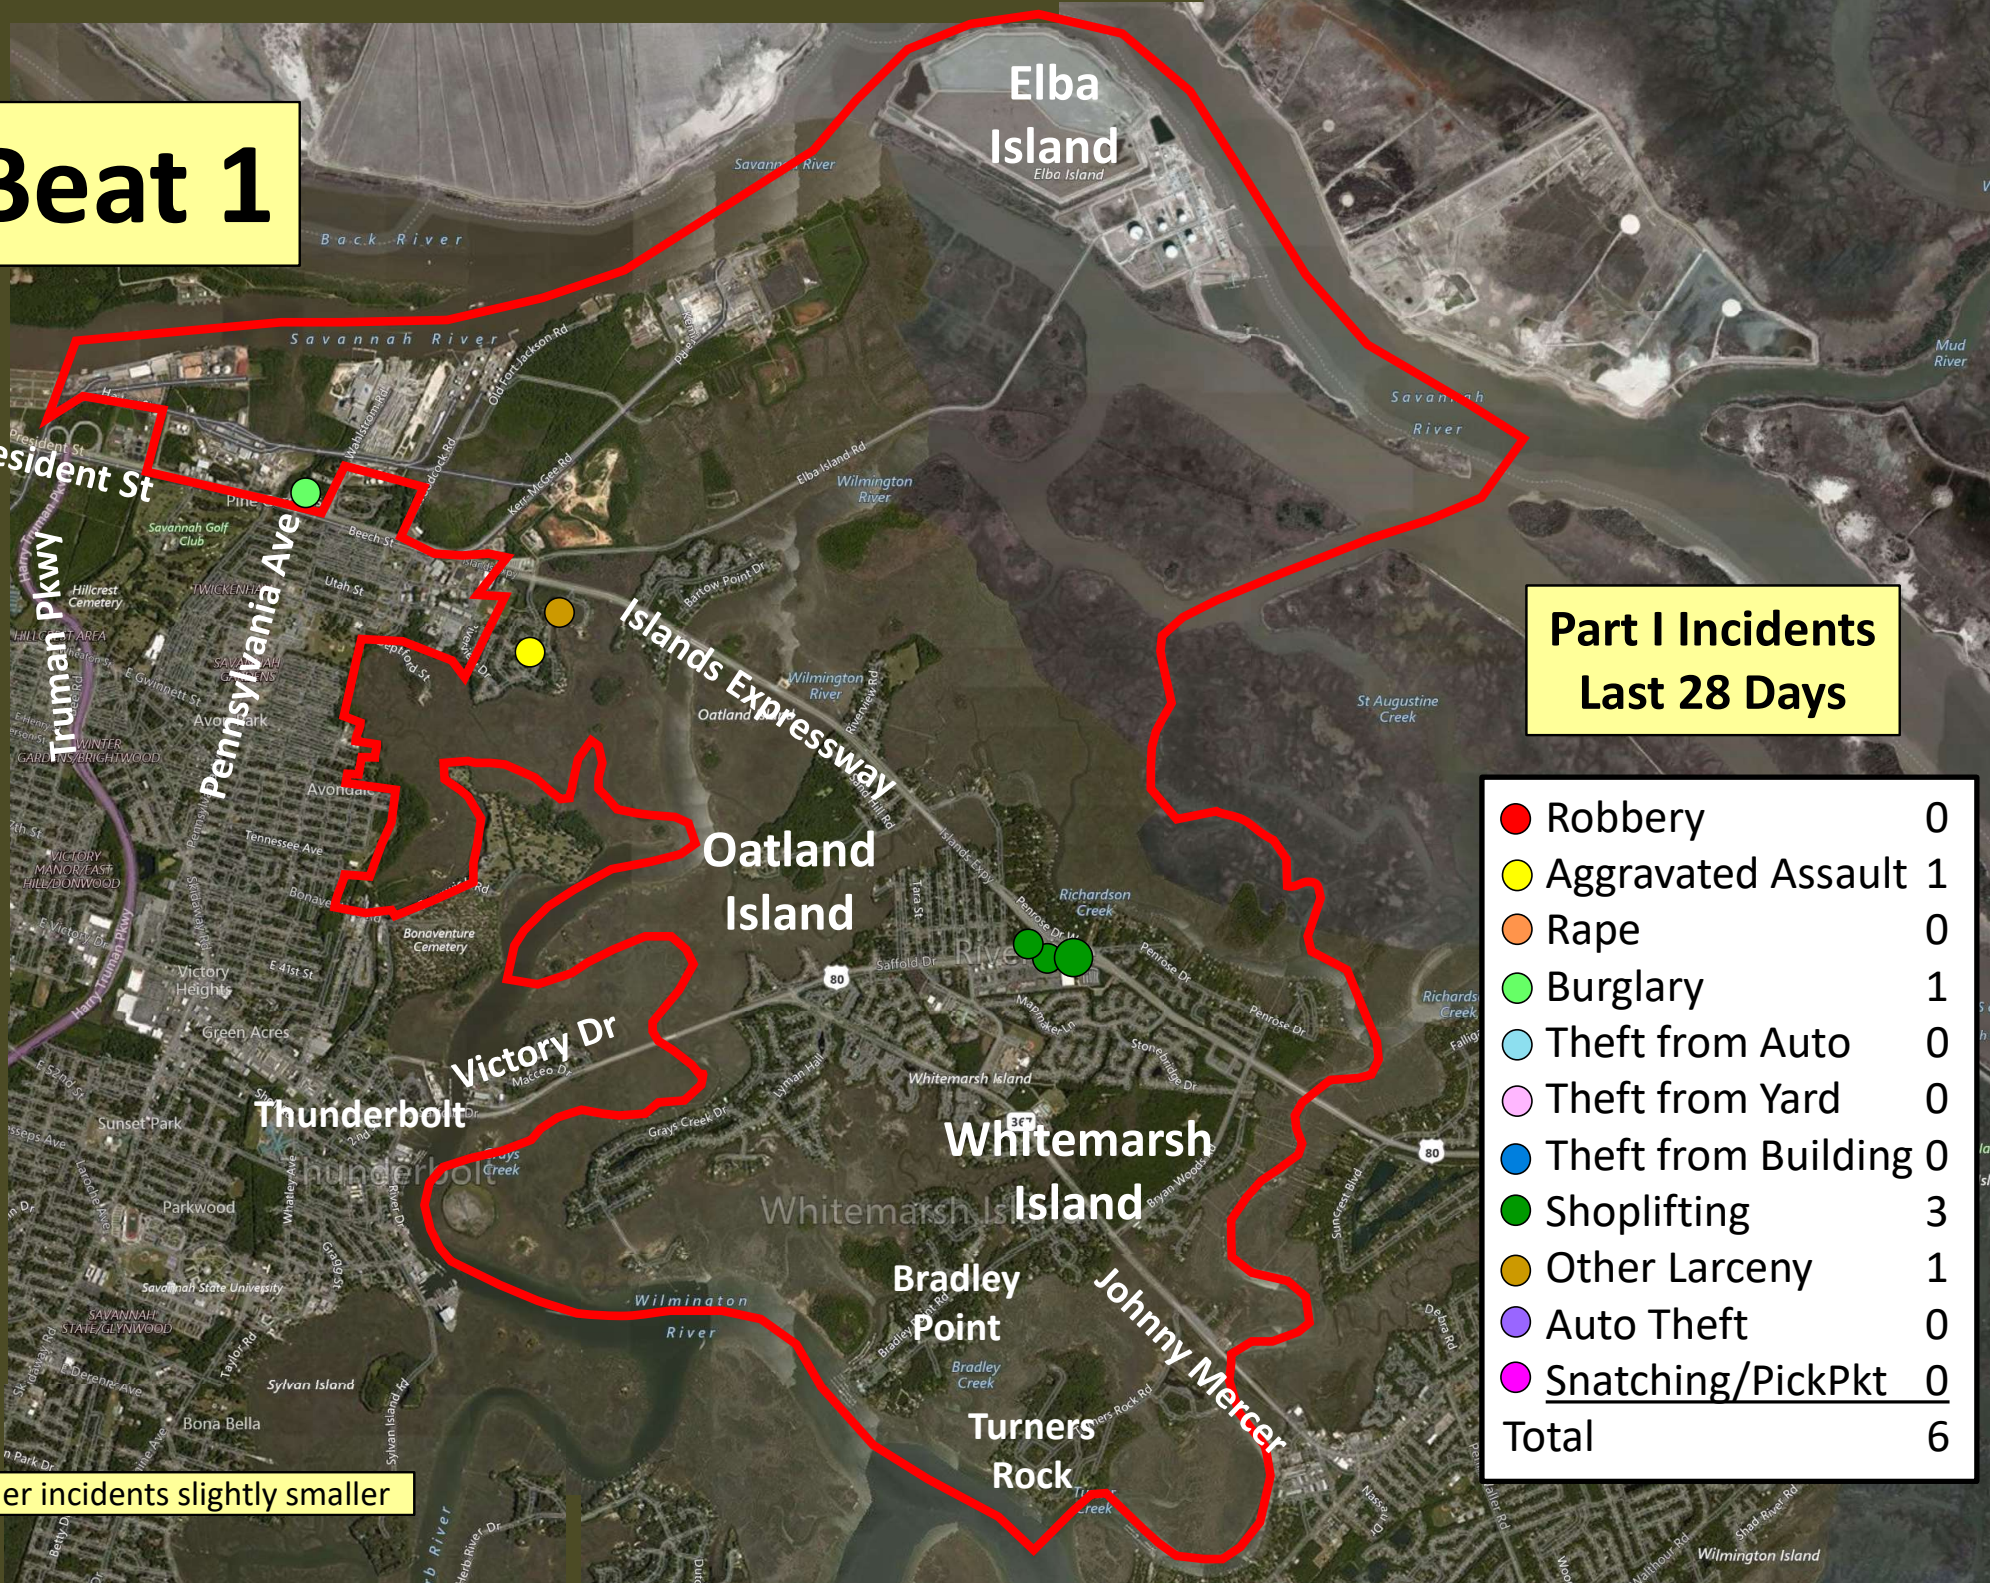

Beat 1

Part I Incidents Last 28 Days

● Robbery	0
● Aggravated Assault	1
● Rape	0
● Burglary	1
● Theft from Auto	0
● Theft from Yard	0
● Theft from Building	0
● Shoplifting	3
● Other Larceny	1
● Auto Theft	0
● Snatching/PickPkt	0
Total	6

Older incidents slightly smaller

Beat 2

Part I Incidents
Last 28 Days

Older incidents slightly smaller

● Robbery	0
● Aggravated Assault	0
● Rape	0
● Burglary	0
● Theft from Auto	1
● Theft from Yard	2
● Theft from Building	1
● Shoplifting	1
● Other Larceny	2
● Auto Theft	2
Total	9