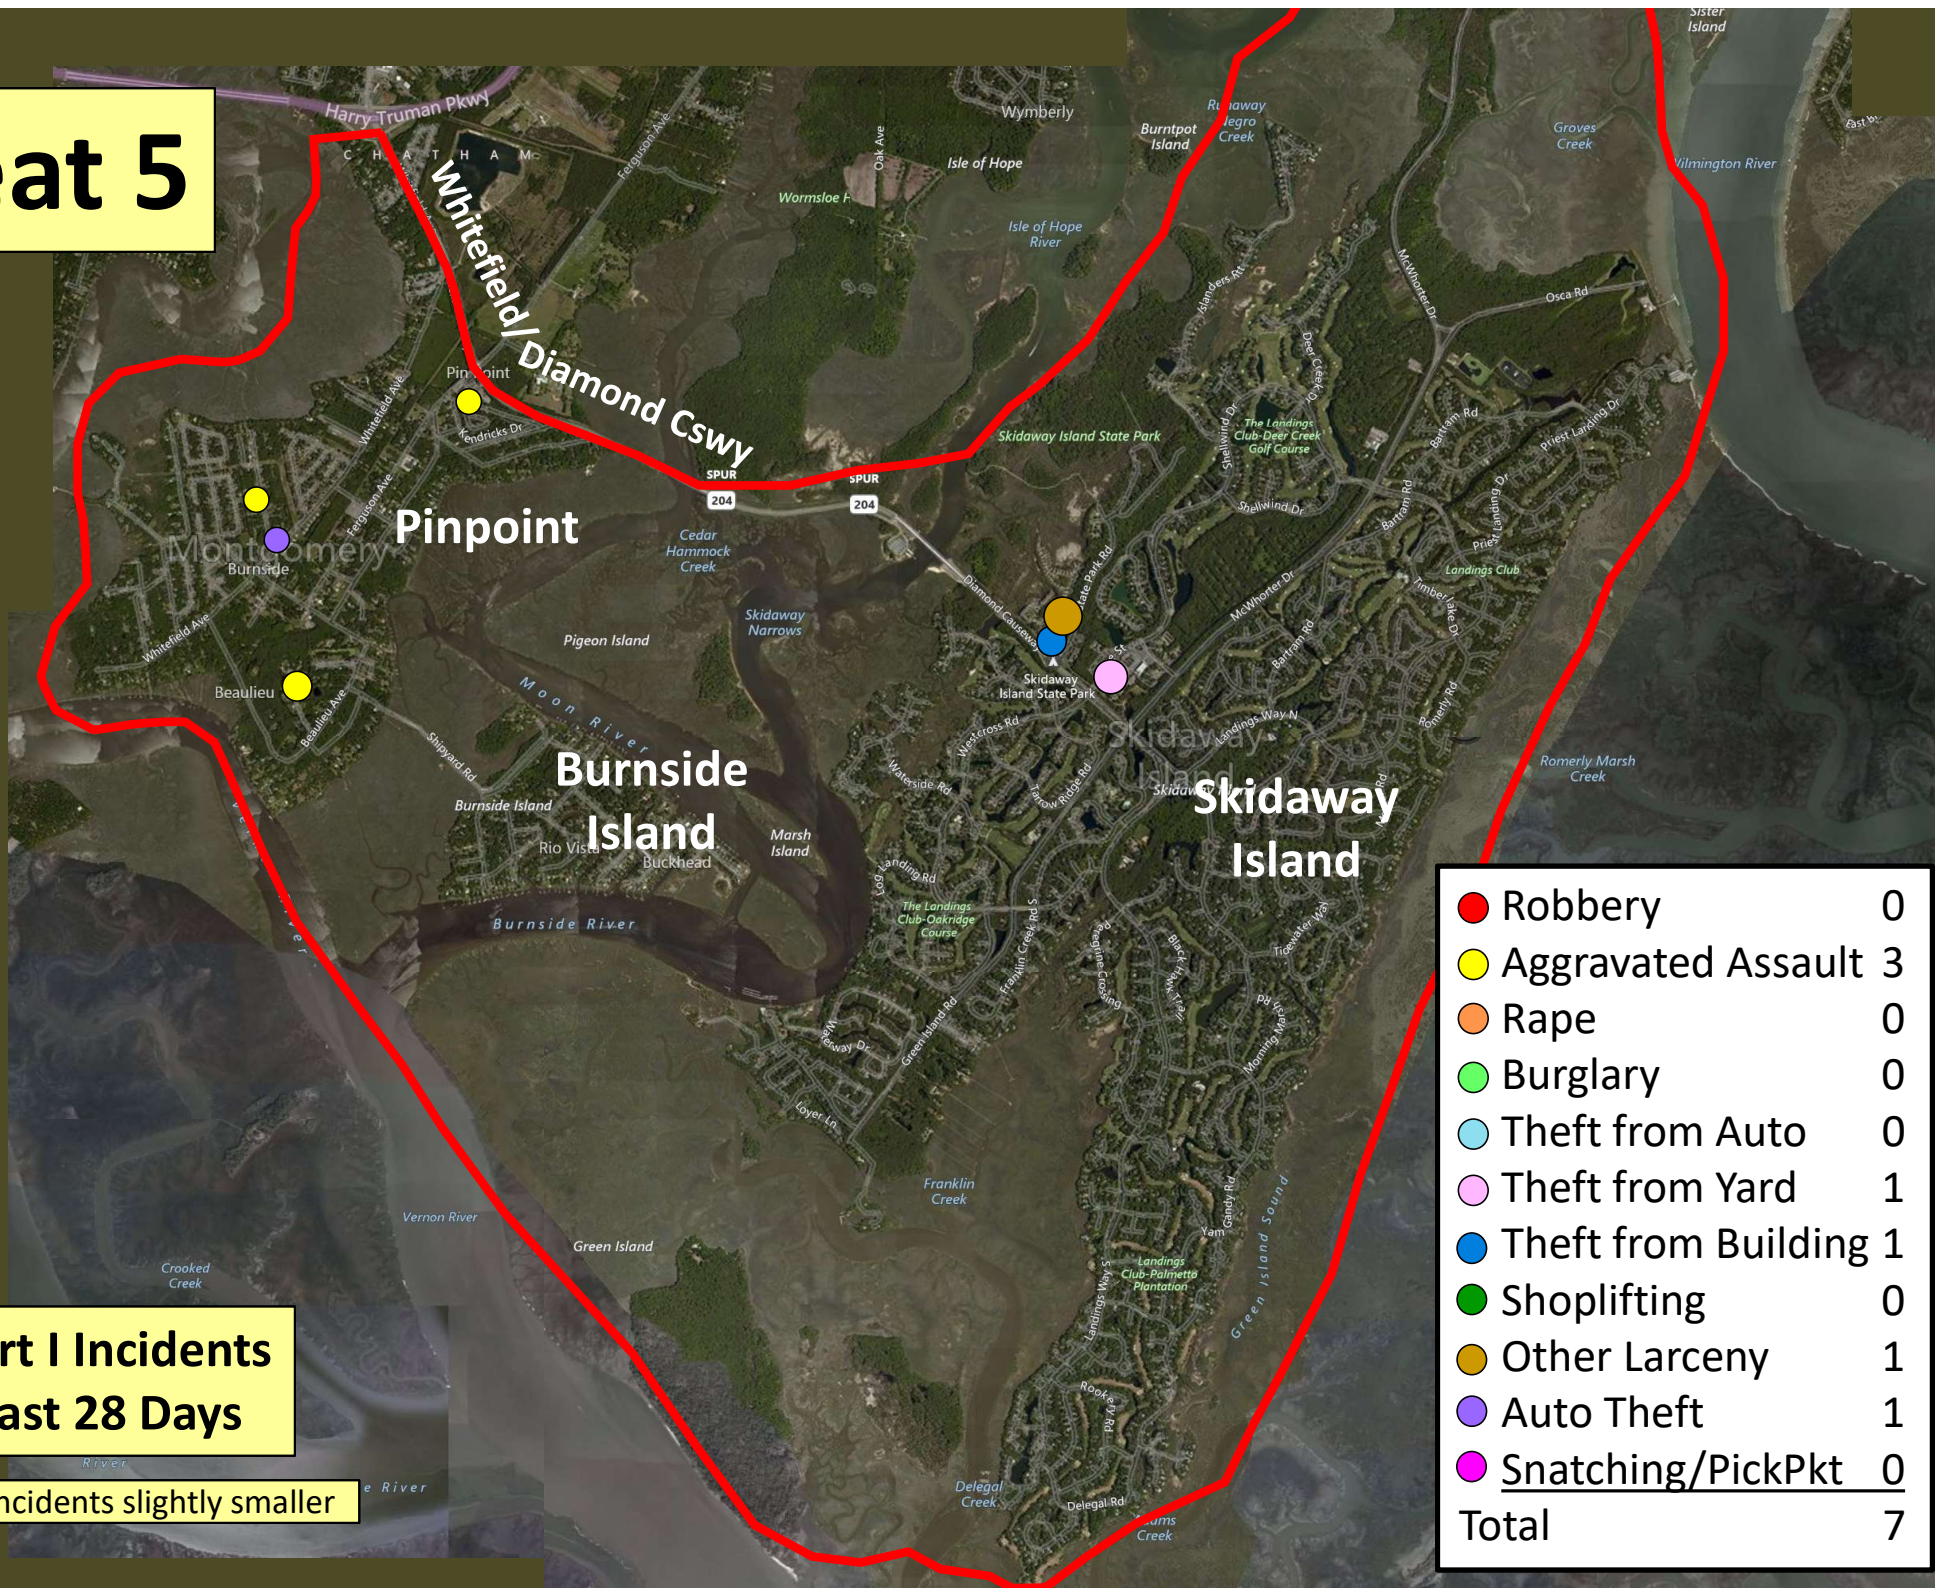

Beat 5

**Part I Incidents
Last 28 Days**

Older incidents slightly smaller

● Robbery	0
● Aggravated Assault	3
● Rape	0
● Burglary	0
● Theft from Auto	0
● Theft from Yard	1
● Theft from Building	1
● Shoplifting	0
● Other Larceny	1
● Auto Theft	1
● Snatching/PickPkt	0
Total	7