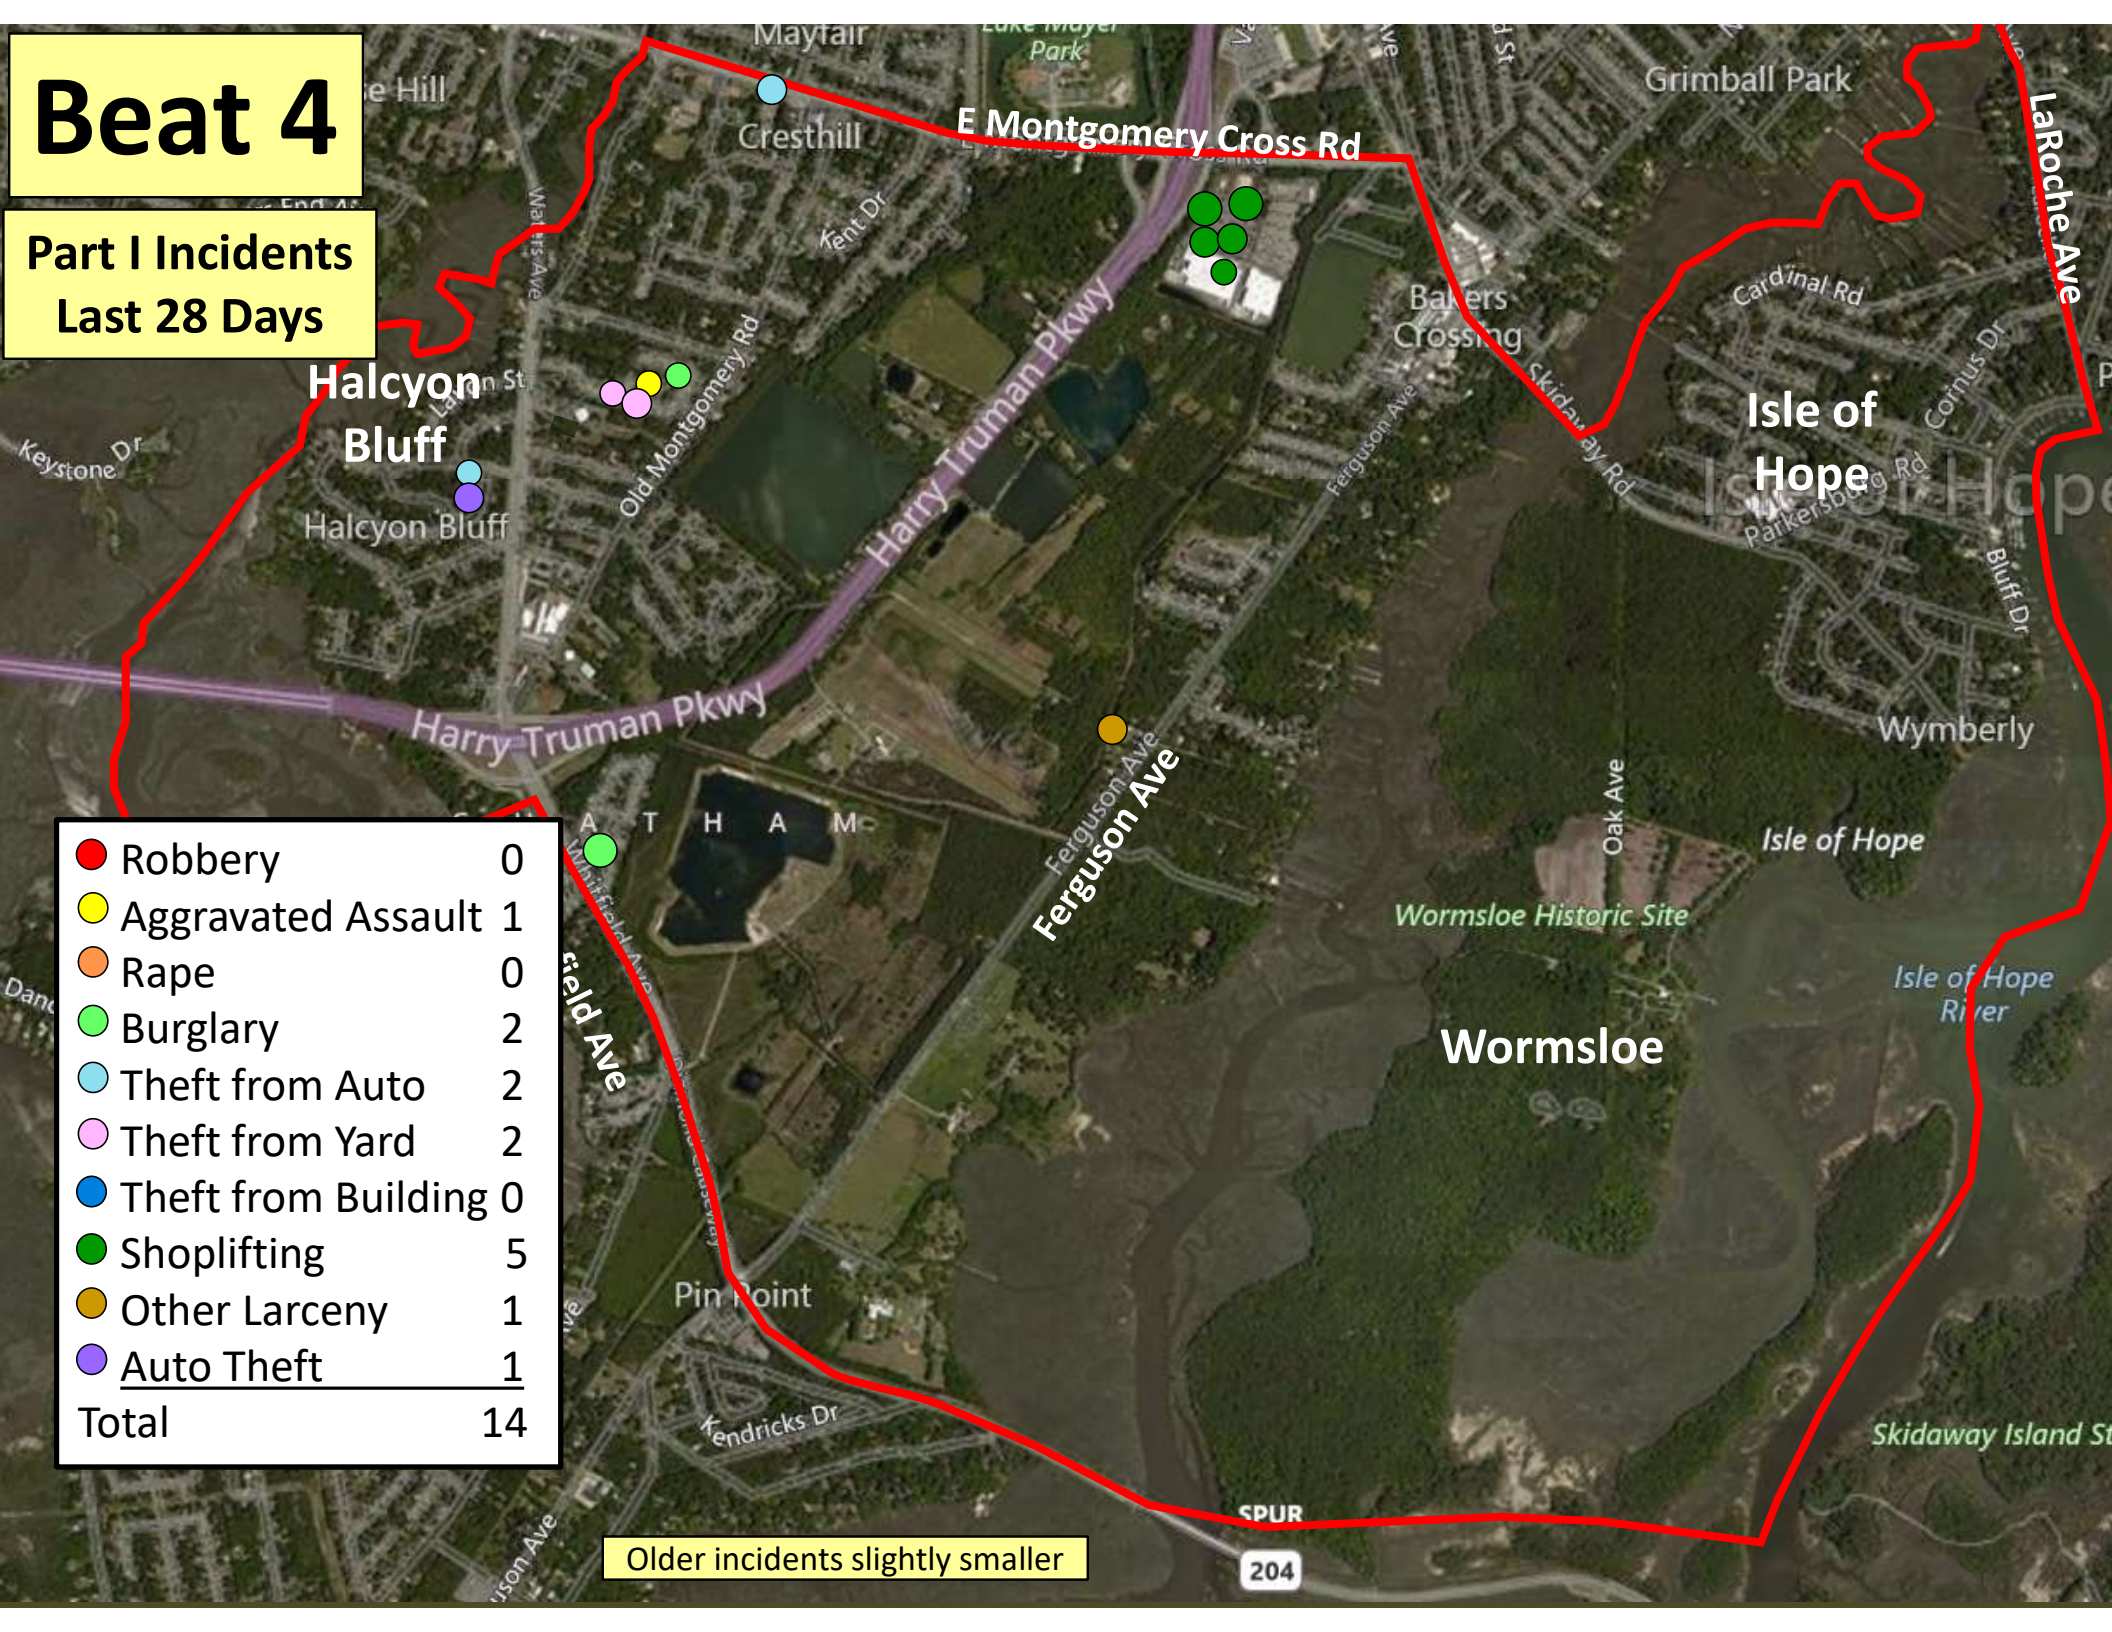

Beat 4

Part I Incidents
Last 28 Days

● Robbery	0
● Aggravated Assault	1
● Rape	0
● Burglary	2
● Theft from Auto	2
● Theft from Yard	2
● Theft from Building	0
● Shoplifting	5
● Other Larceny	1
● Auto Theft	1
Total	14

Older incidents slightly smaller