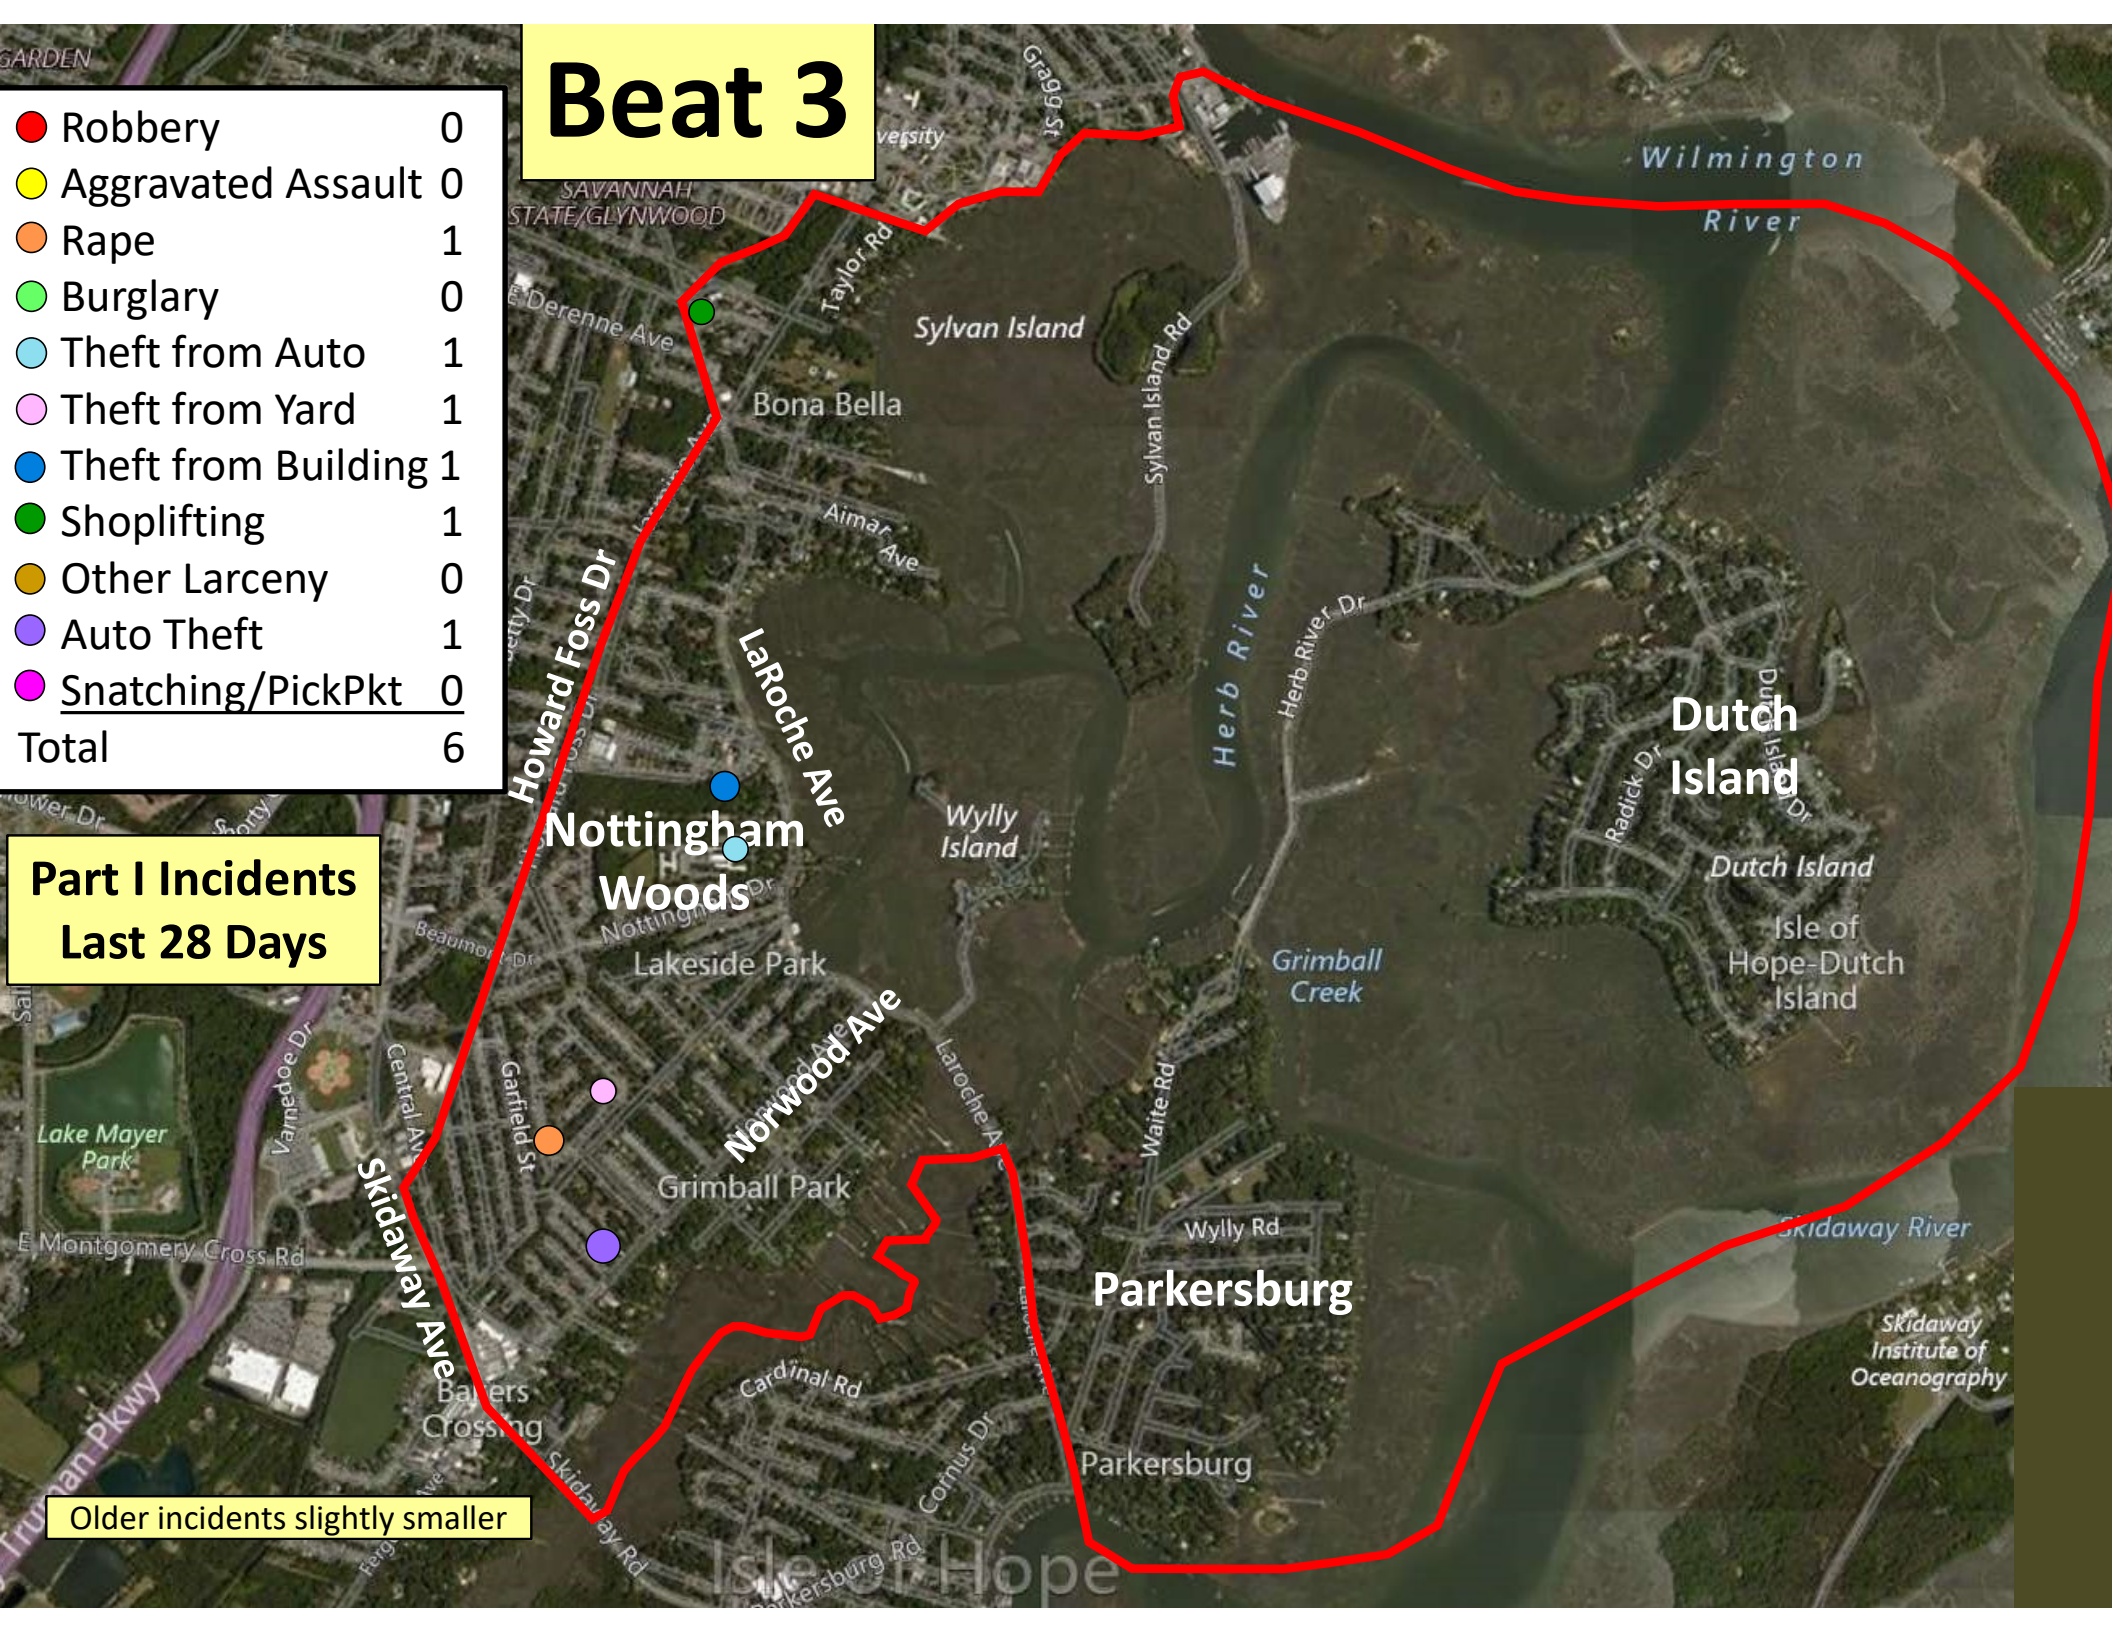

Beat 3

● Robbery	0
● Aggravated Assault	0
● Rape	1
● Burglary	0
● Theft from Auto	1
● Theft from Yard	1
● Theft from Building	1
● Shoplifting	1
● Other Larceny	0
● Auto Theft	1
● Snatching/PickPkt	0
Total	6

Part I Incidents Last 28 Days

Older incidents slightly smaller