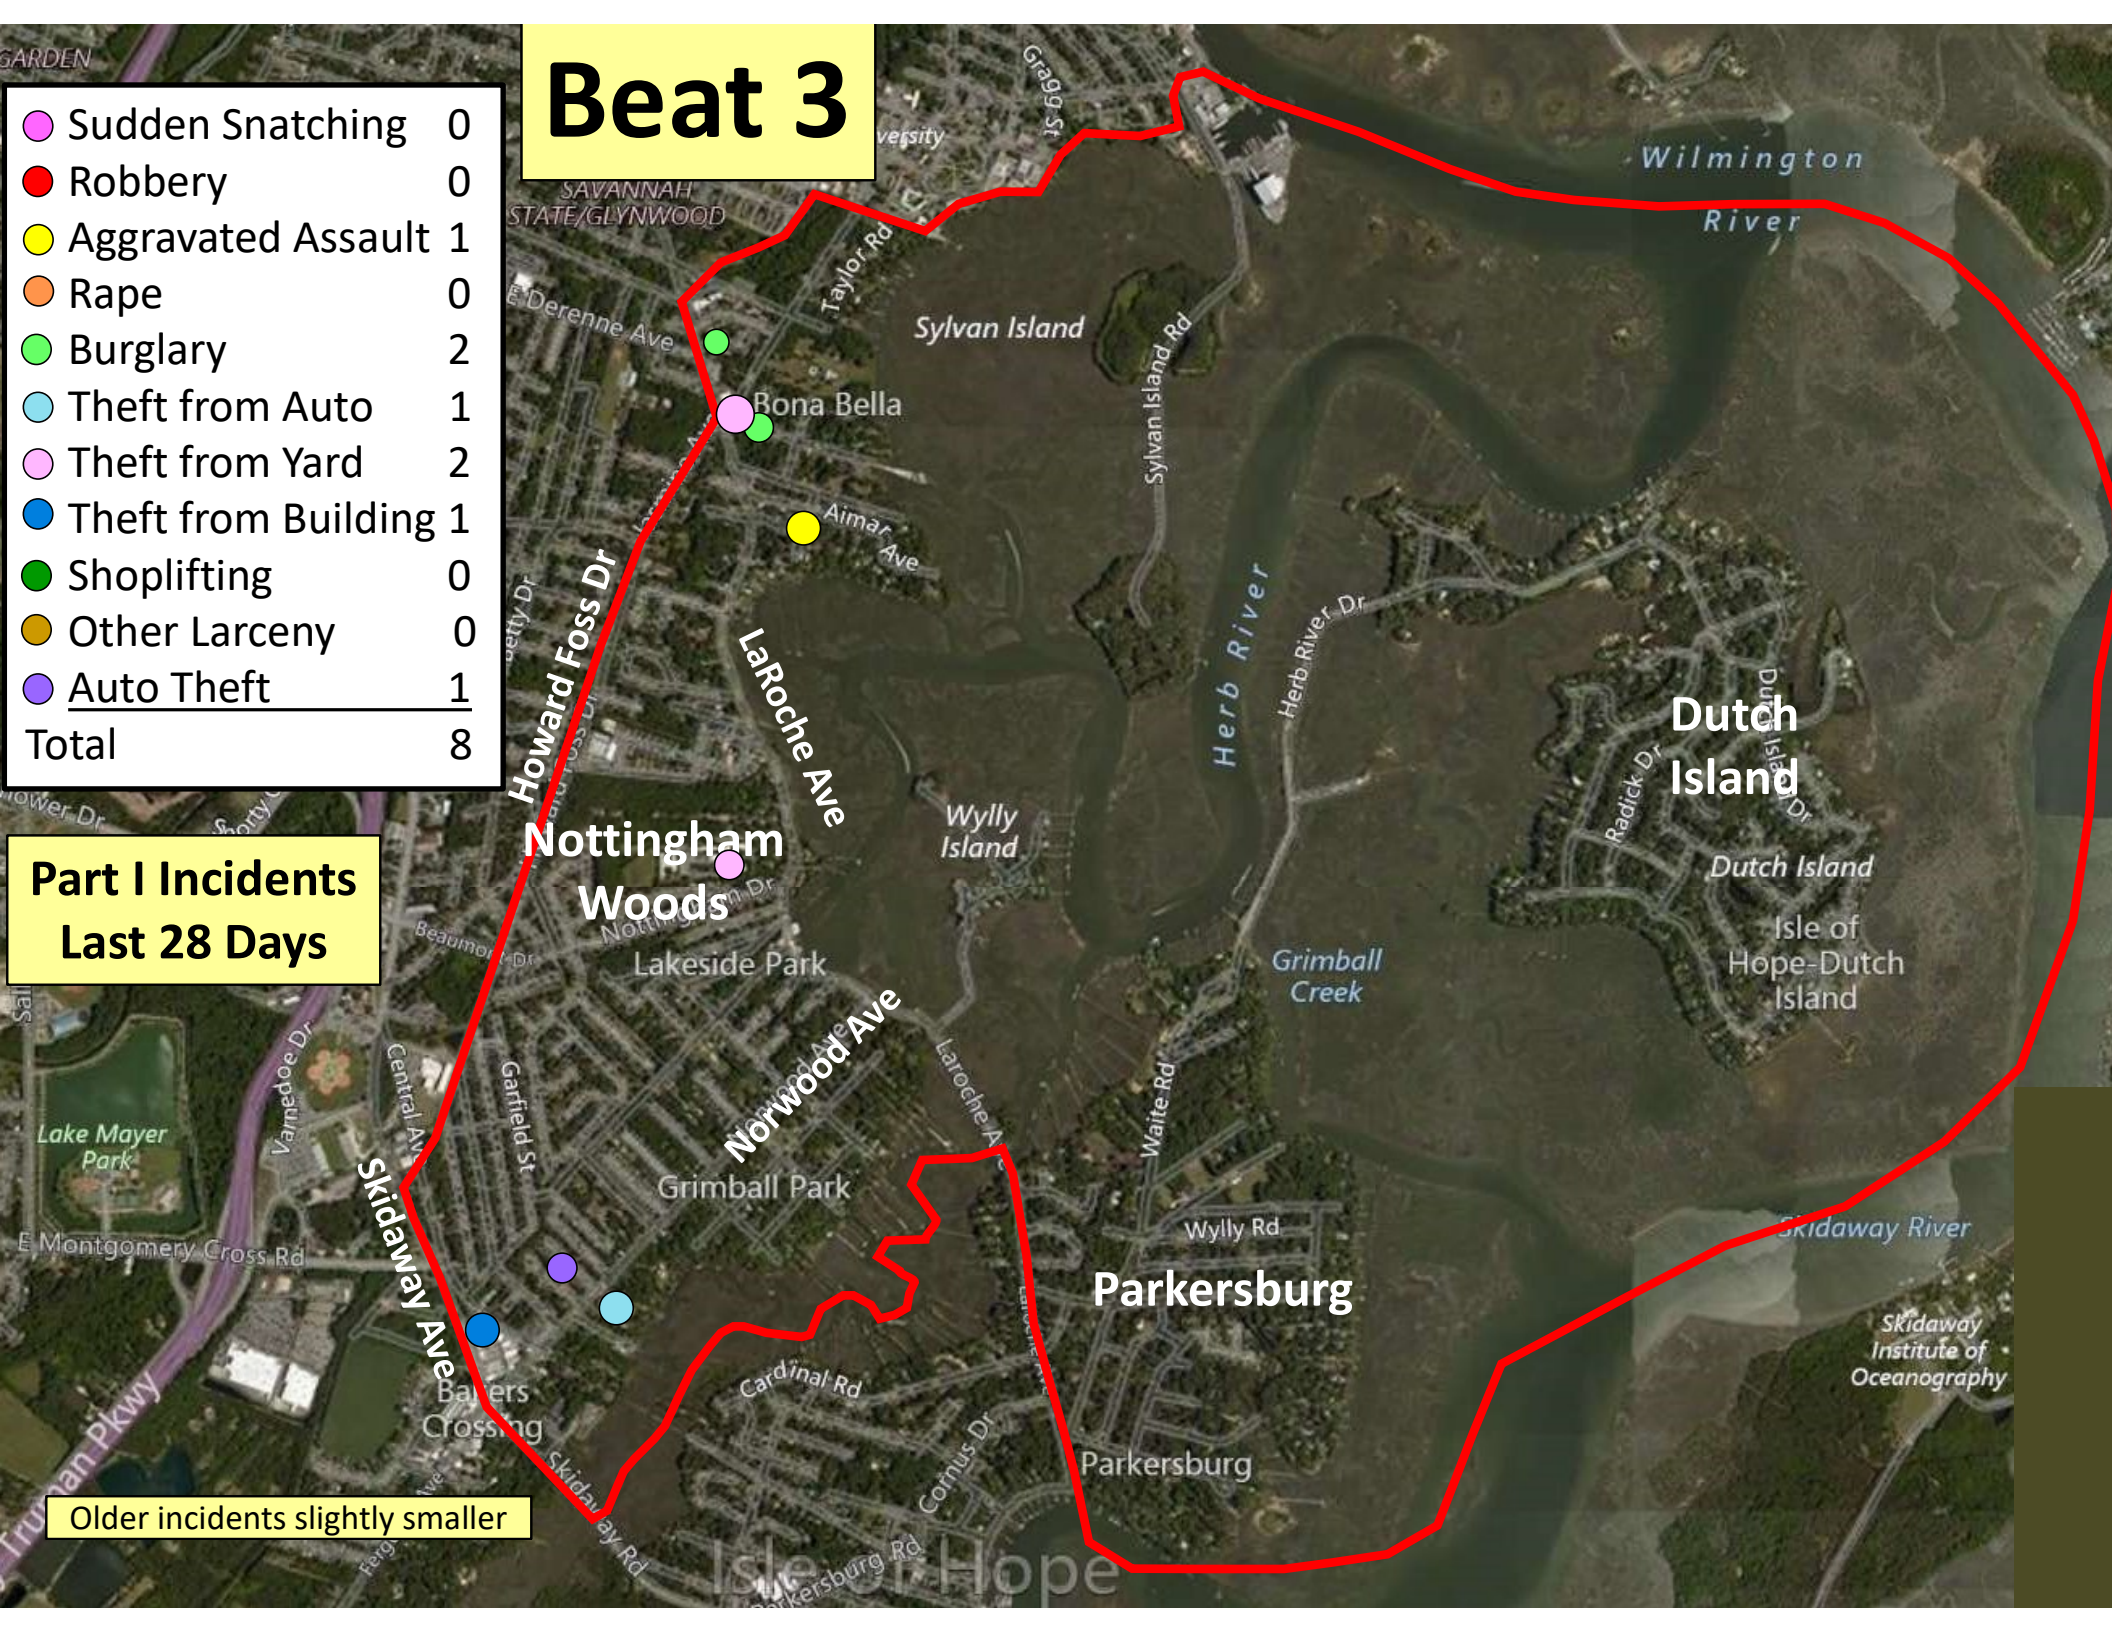

Beat 3

● Sudden Snatching	0
● Robbery	0
● Aggravated Assault	1
● Rape	0
● Burglary	2
● Theft from Auto	1
● Theft from Yard	2
● Theft from Building	1
● Shoplifting	0
● Other Larceny	0
● Auto Theft	1
Total	8

Part I Incidents Last 28 Days

Older incidents slightly smaller