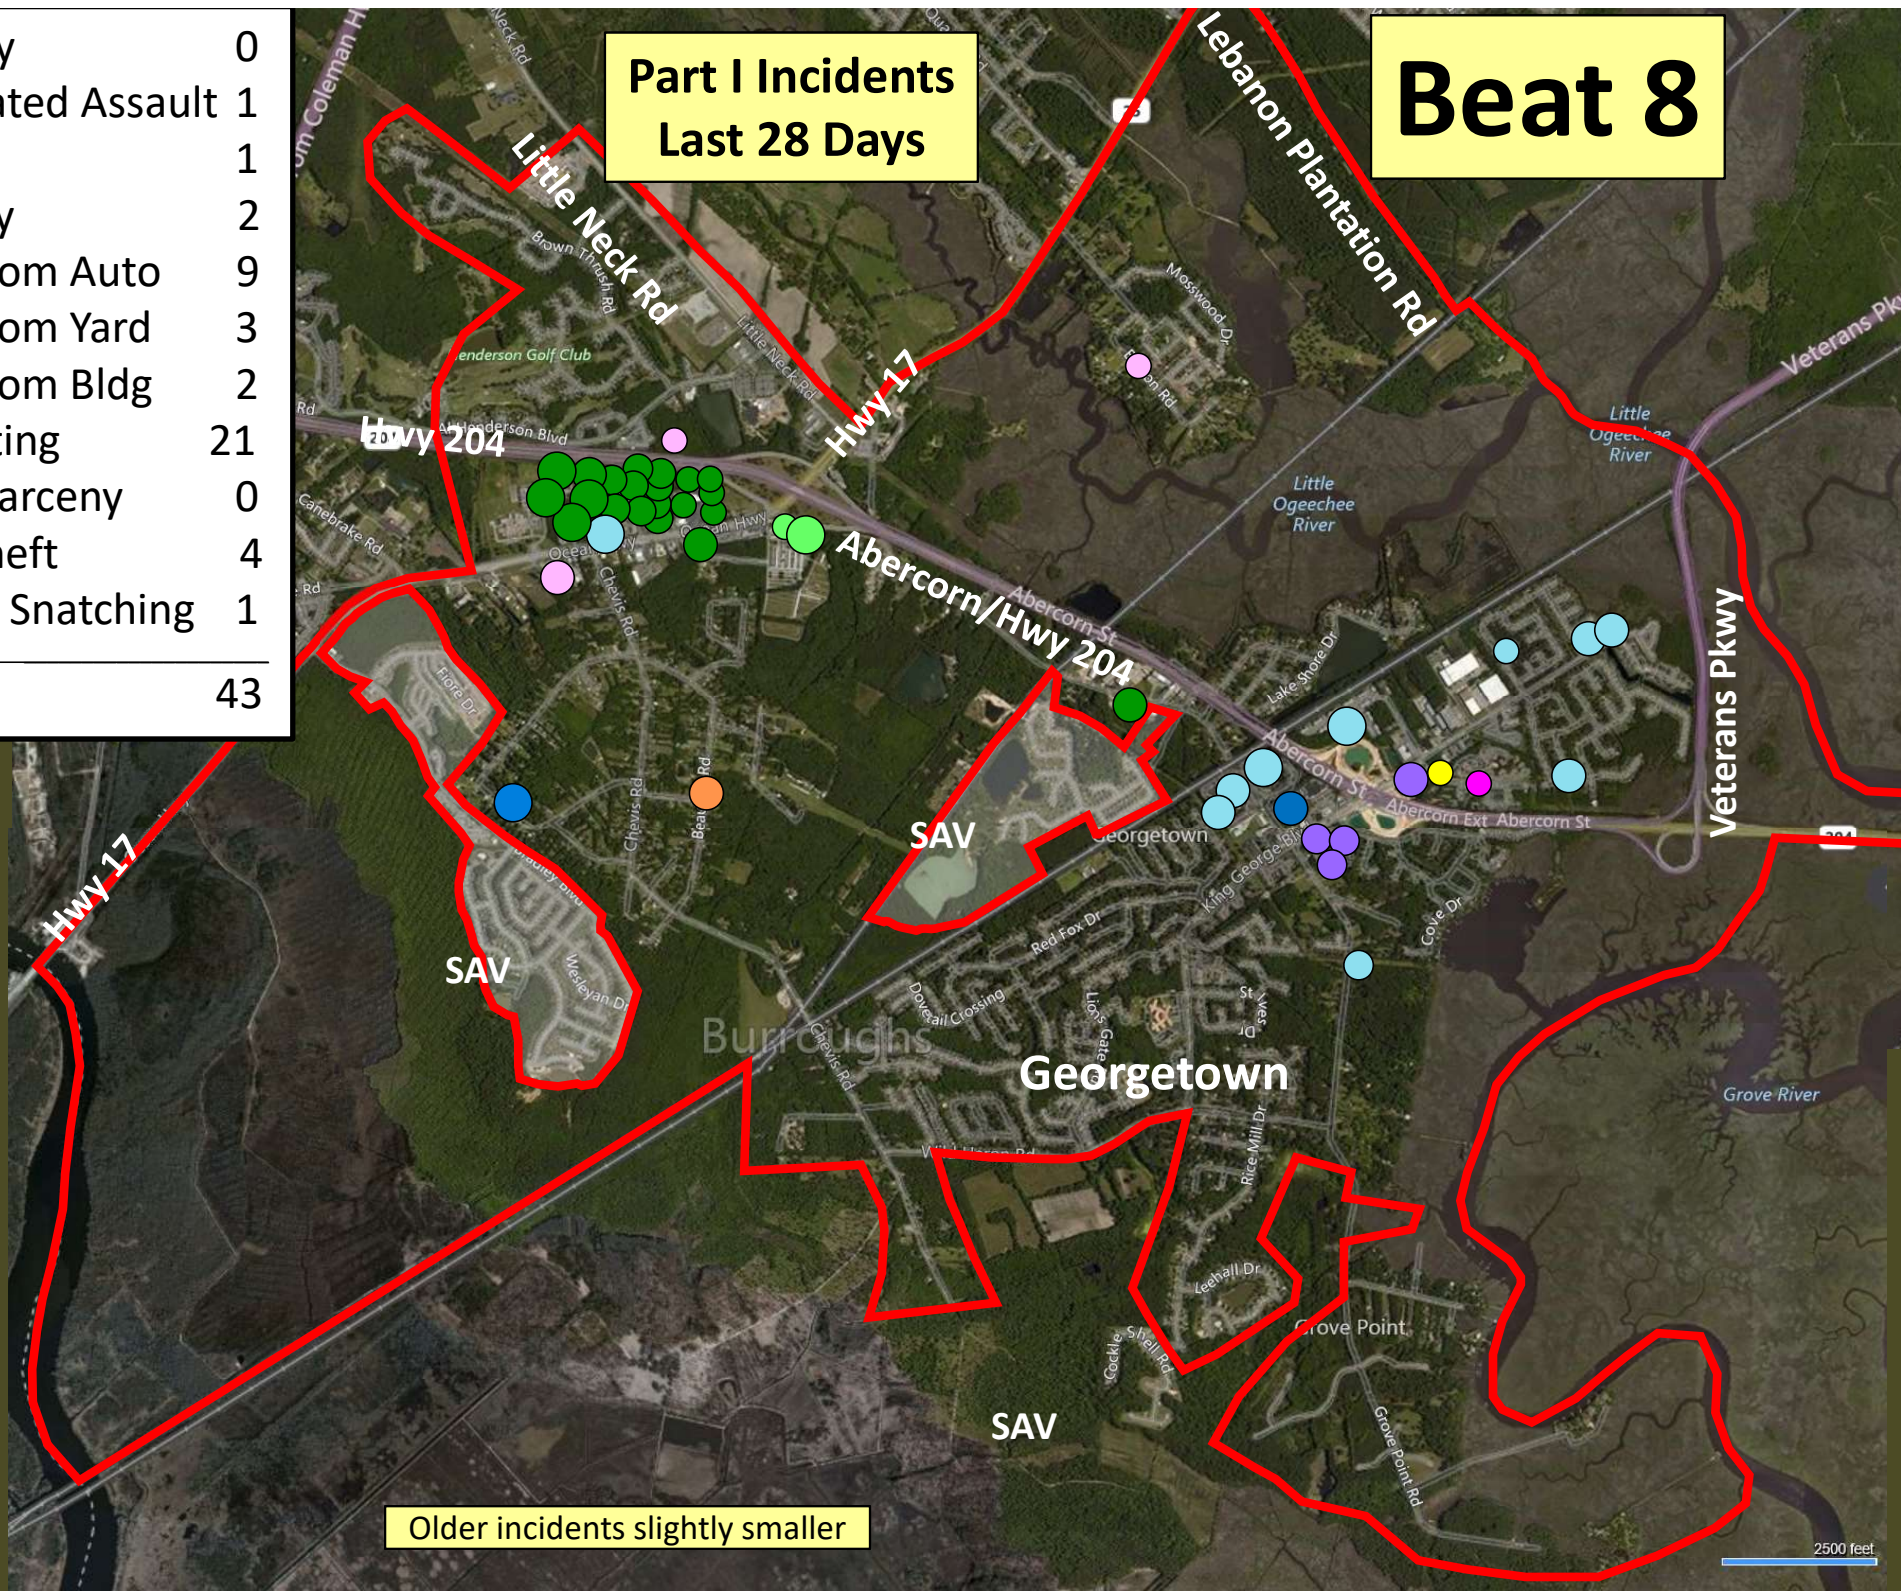

Beat 6

Part I Incidents
Last 28 Days

🟡 H	Homicide	1
🔴	Robbery	0
🟡	Aggravated Assault	0
🟠	Rape	0
🟢	Burglary	0
🟠	Theft from Auto	1
🟡	Theft from Yard	0
🟠	Theft from Building	0
🟢	Shoplifting	0
🟡	Other Larceny	0
🟠	Auto Theft	0
🟡	Snatching/PickPkt	0
Total		2

Older incidents slightly smaller

Beat 7

Part I Incidents
Last 28 Days

● Robbery	1
● Aggravated Assault	1
● Rape	0
● Burglary	5
● Theft from Auto	18
● Theft from Yard	3
● Theft from Building	3
● Shoplifting	3
● Other Larceny	3
● Auto Theft	5
● Snatching/PickPkt	0
Total	42

Older incidents slightly smaller

Beat 8

Part I Incidents Last 28 Days

● Robbery	0
● Aggravated Assault	1
● Rape	1
● Burglary	2
● Theft from Auto	9
● Theft from Yard	3
● Theft from Bldg	2
● Shoplifting	21
● Other Larceny	0
● Auto Theft	4
● Sudden Snatching	1
Total	43

Older incidents slightly smaller

Beat 9

Part I Incidents
Last 28 Days

Arson	1
Robbery	0
Aggravated Assault	1
Rape	0
Burglary	5
Theft from Auto	15
Theft from Yard	2
Theft from Building	1
Shoplifting	2
Other Larceny	0
Auto Theft	5
Snatching/PickPkt	2
Total	36