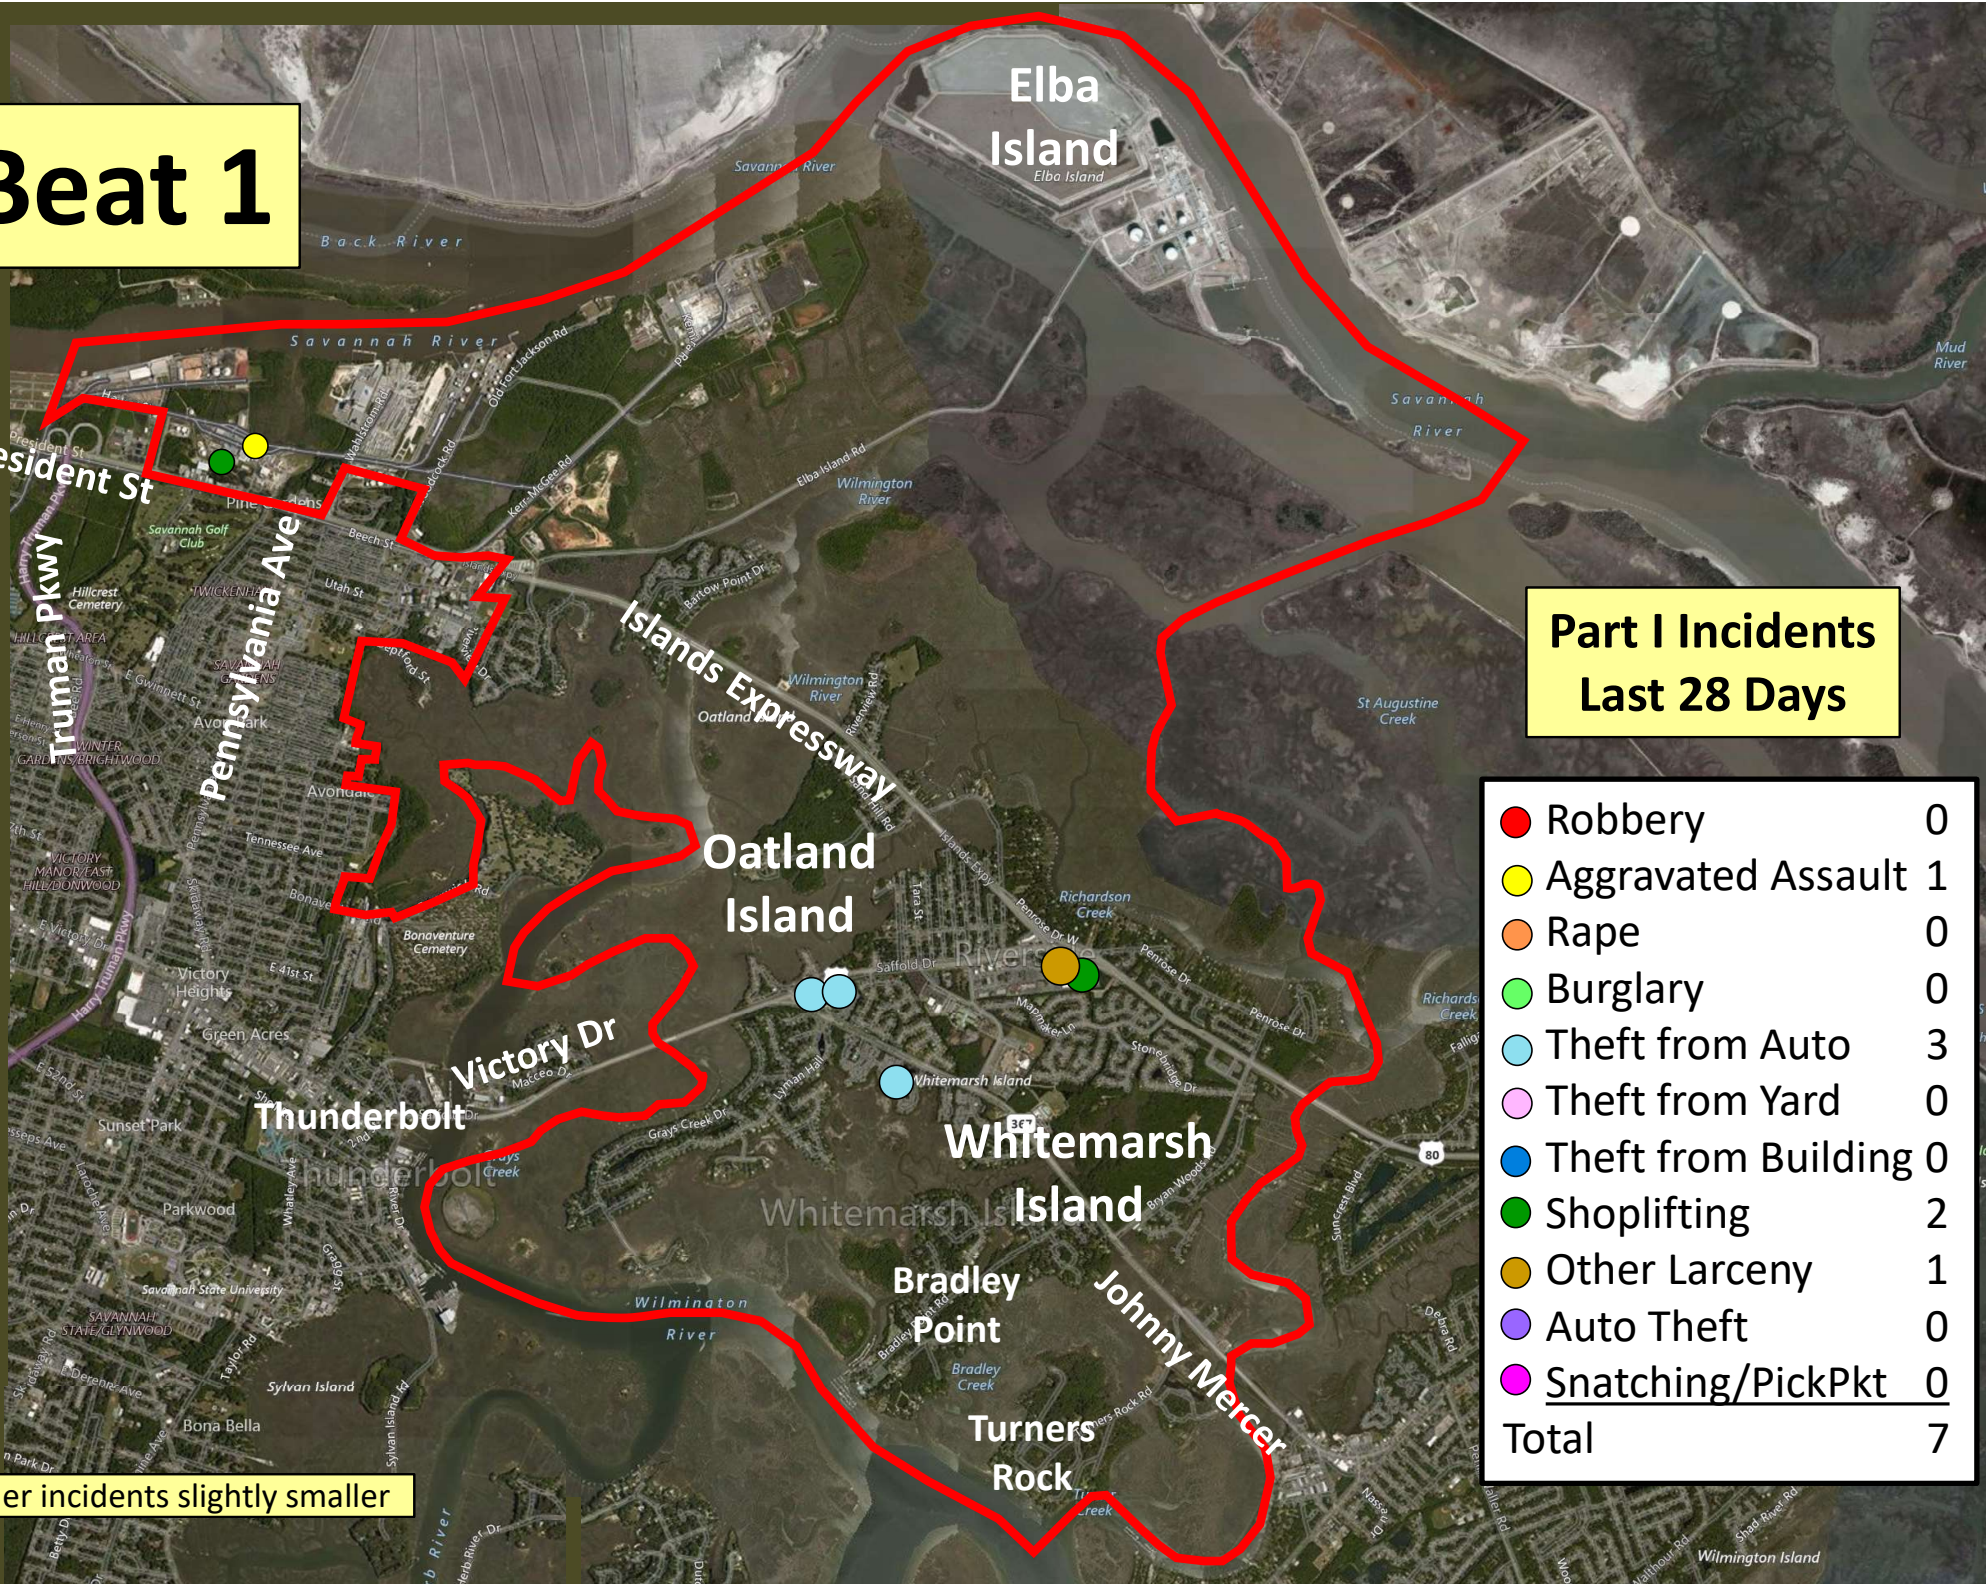

Beat 1

Part I Incidents Last 28 Days

● Robbery	0
● Aggravated Assault	1
● Rape	0
● Burglary	0
● Theft from Auto	3
● Theft from Yard	0
● Theft from Building	0
● Shoplifting	2
● Other Larceny	1
● Auto Theft	0
● Snatching/PickPkt	0
Total	7

Older incidents slightly smaller

Beat 2

Part I Incidents
Last 28 Days

Older incidents slightly smaller

● Robbery	0
● Aggravated Assault	1
● Rape	1
● Burglary	0
● Theft from Auto	2
● Theft from Yard	1
● Theft from Building	1
● Shoplifting	0
● Other Larceny	0
● Auto Theft	1
Total	7