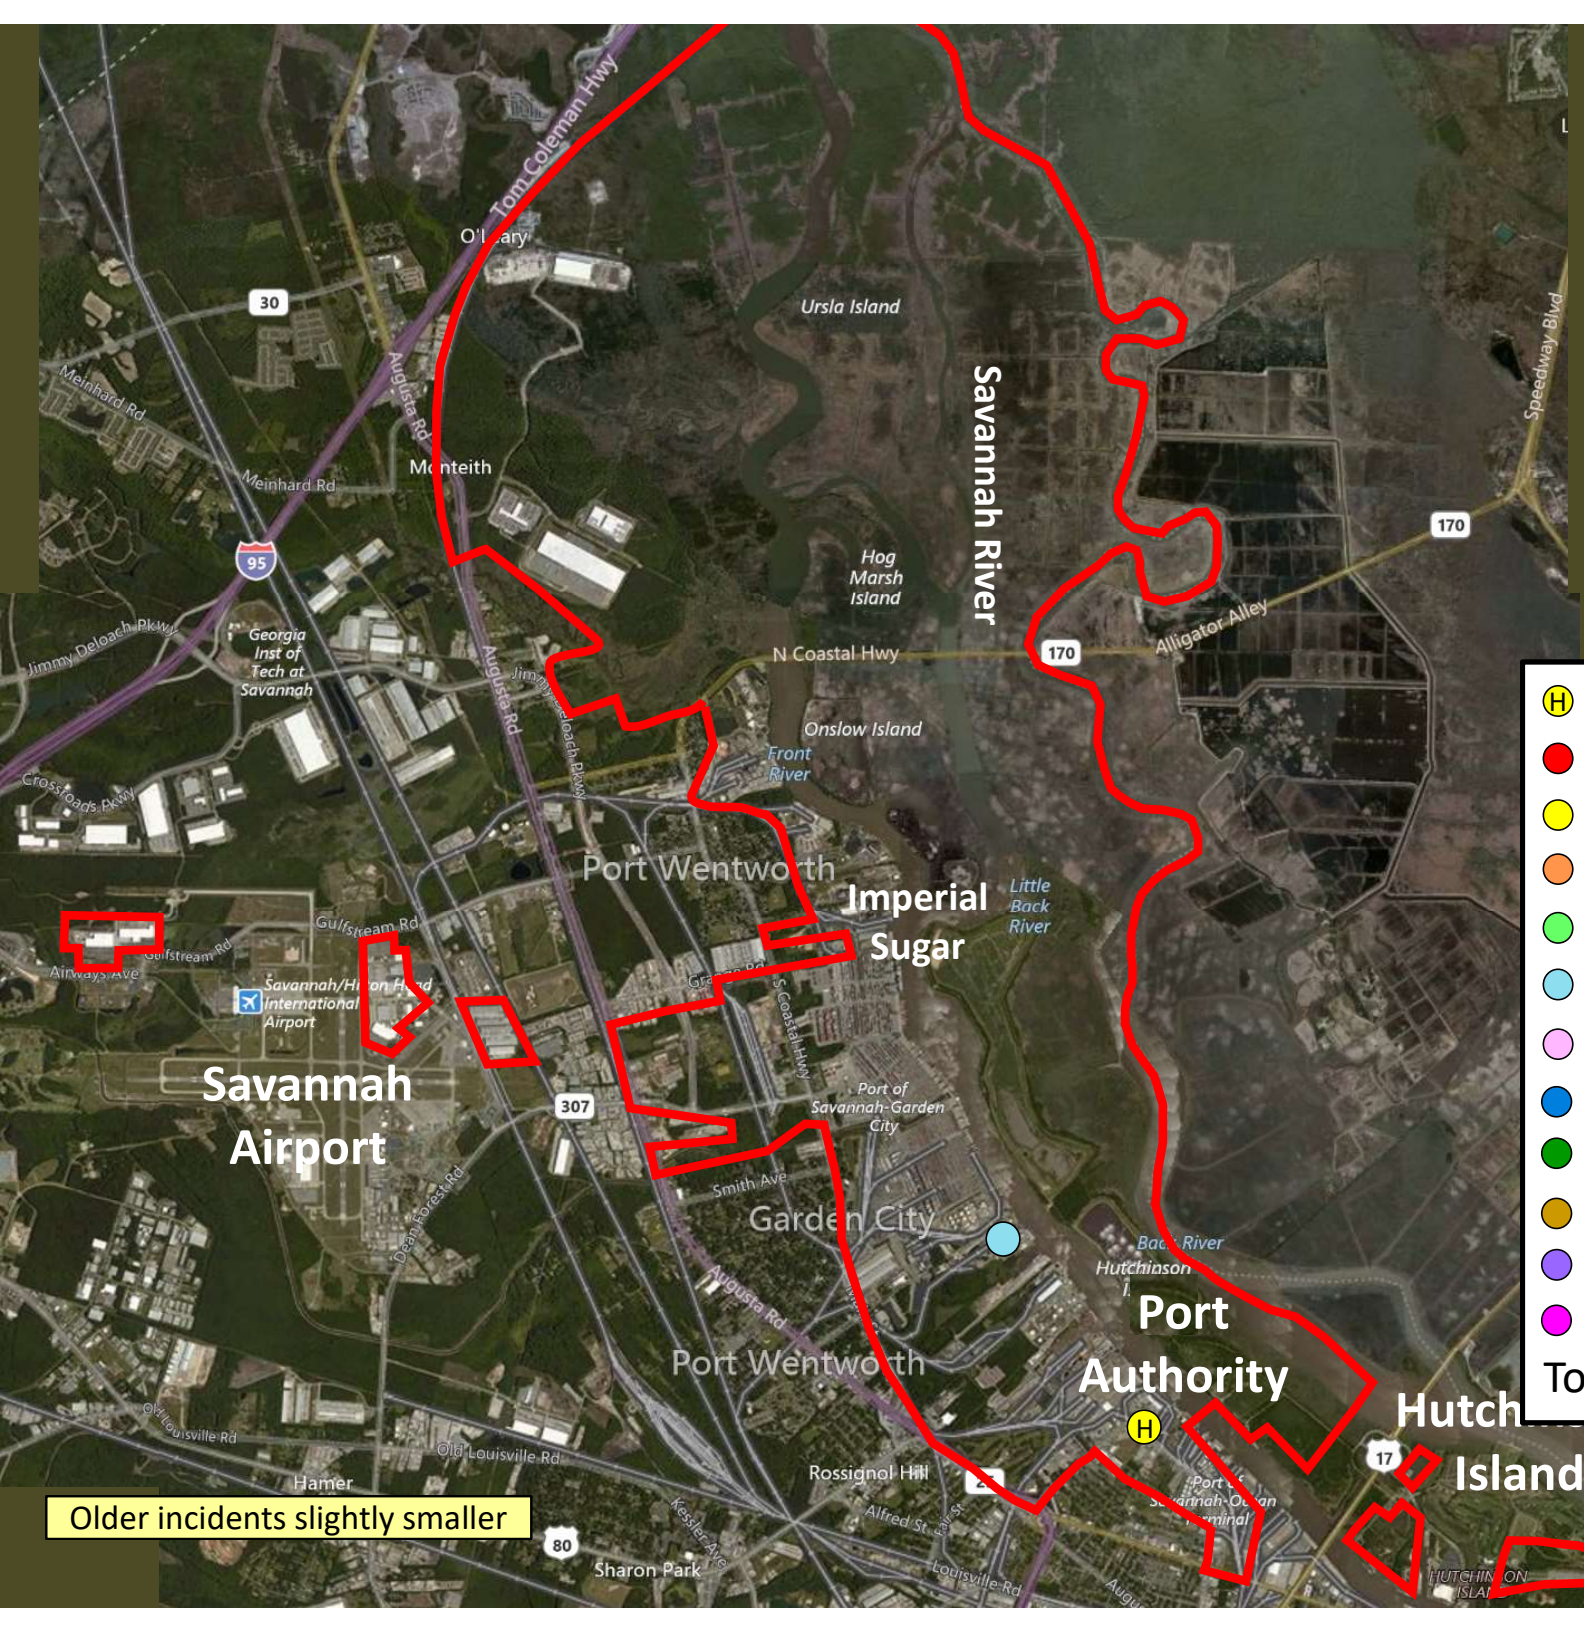

Beat 6

Part I Incidents
Last 28 Days

🟡 H	Homicide	1
🔴	Robbery	0
🟡	Aggravated Assault	0
🟠	Rape	0
🟢	Burglary	0
🟠	Theft from Auto	1
🟡	Theft from Yard	0
🟠	Theft from Building	0
🟢	Shoplifting	0
🟡	Other Larceny	0
🟠	Auto Theft	0
🟡	Snatching/PickPkt	0
Total		2

Older incidents slightly smaller