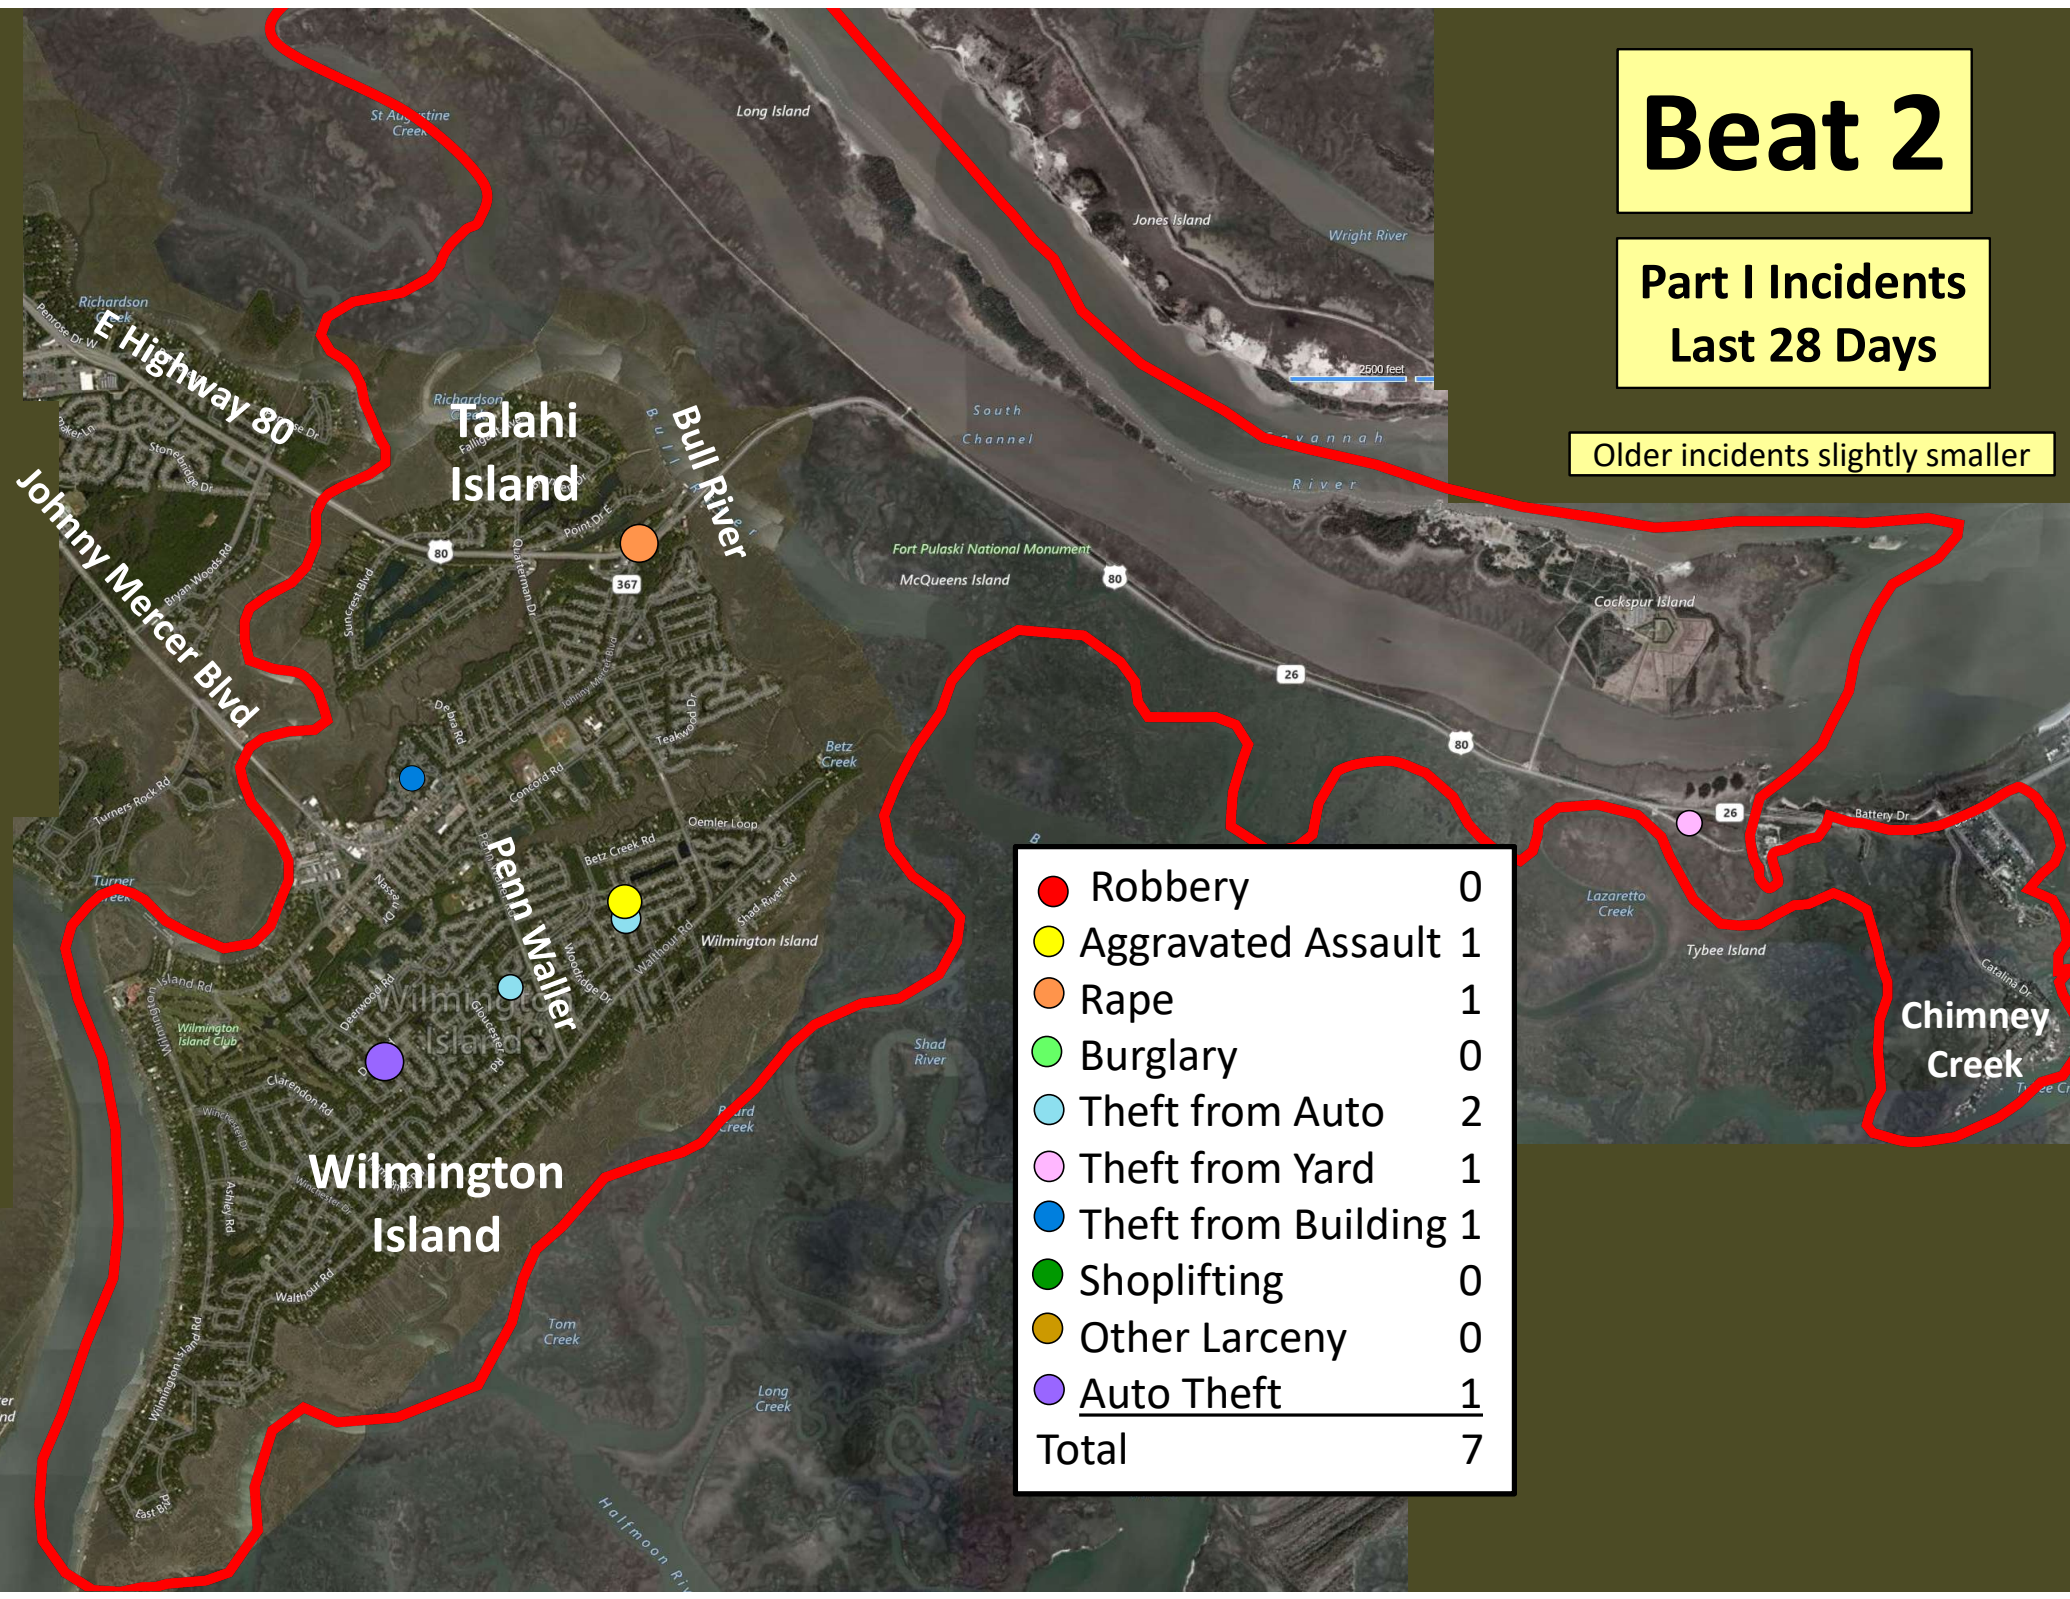

Beat 1

Part I Incidents Last 28 Days

● Robbery	0
● Aggravated Assault	1
● Rape	0
● Burglary	0
● Theft from Auto	3
● Theft from Yard	0
● Theft from Building	0
● Shoplifting	2
● Other Larceny	1
● Auto Theft	0
● Snatching/PickPkt	0
Total	7

Older incidents slightly smaller

Beat 2

Part I Incidents
Last 28 Days

Older incidents slightly smaller

● Robbery	0
● Aggravated Assault	1
● Rape	1
● Burglary	0
● Theft from Auto	2
● Theft from Yard	1
● Theft from Building	1
● Shoplifting	0
● Other Larceny	0
● Auto Theft	1
Total	7

Beat 3

● Sudden Snatching	0
● Robbery	0
● Aggravated Assault	1
● Rape	0
● Burglary	2
● Theft from Auto	1
● Theft from Yard	2
● Theft from Building	1
● Shoplifting	0
● Other Larceny	0
● Auto Theft	1
Total	8

Part I Incidents Last 28 Days

Older incidents slightly smaller

Beat 4

Part I Incidents
Last 28 Days

● Sudden Snatching	0
● Robbery	1
● Aggravated Assault	0
● Rape	0
● Burglary	2
● Theft from Auto	2
● Theft from Yard	1
● Theft from Building	1
● Shoplifting	4
● Other Larceny	0
● Auto Theft	0
Total	11