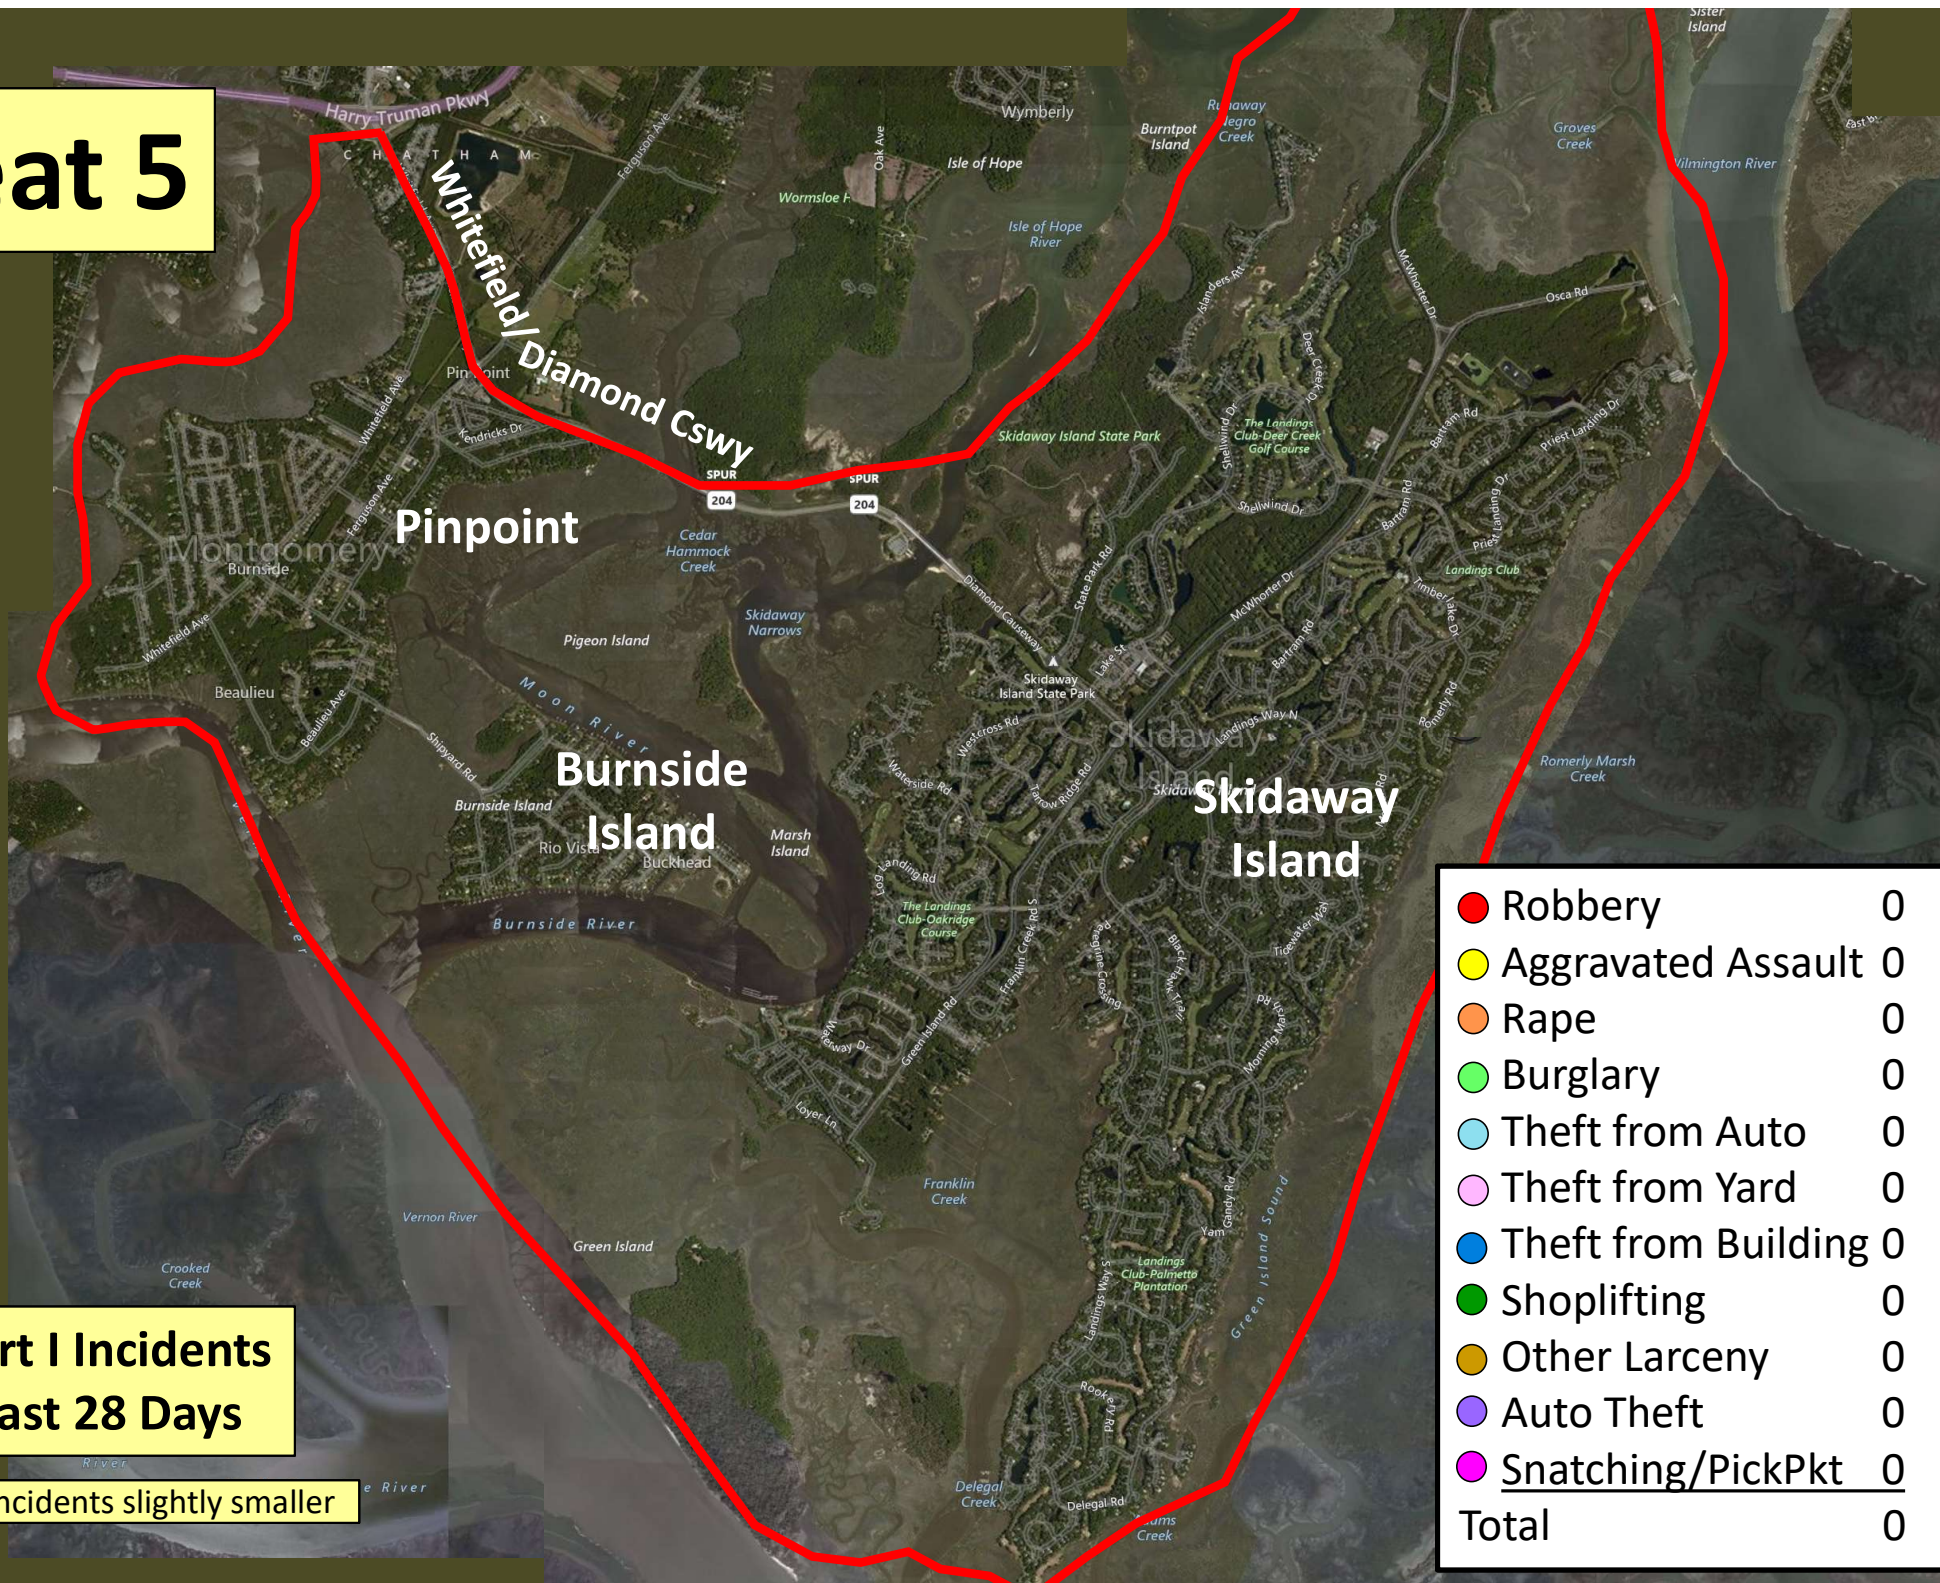

Beat 5

**Part I Incidents
Last 28 Days**

Older incidents slightly smaller

● Robbery	0
● Aggravated Assault	0
● Rape	0
● Burglary	0
● Theft from Auto	0
● Theft from Yard	0
● Theft from Building	0
● Shoplifting	0
● Other Larceny	0
● Auto Theft	0
● Snatching/PickPkt	0
Total	0