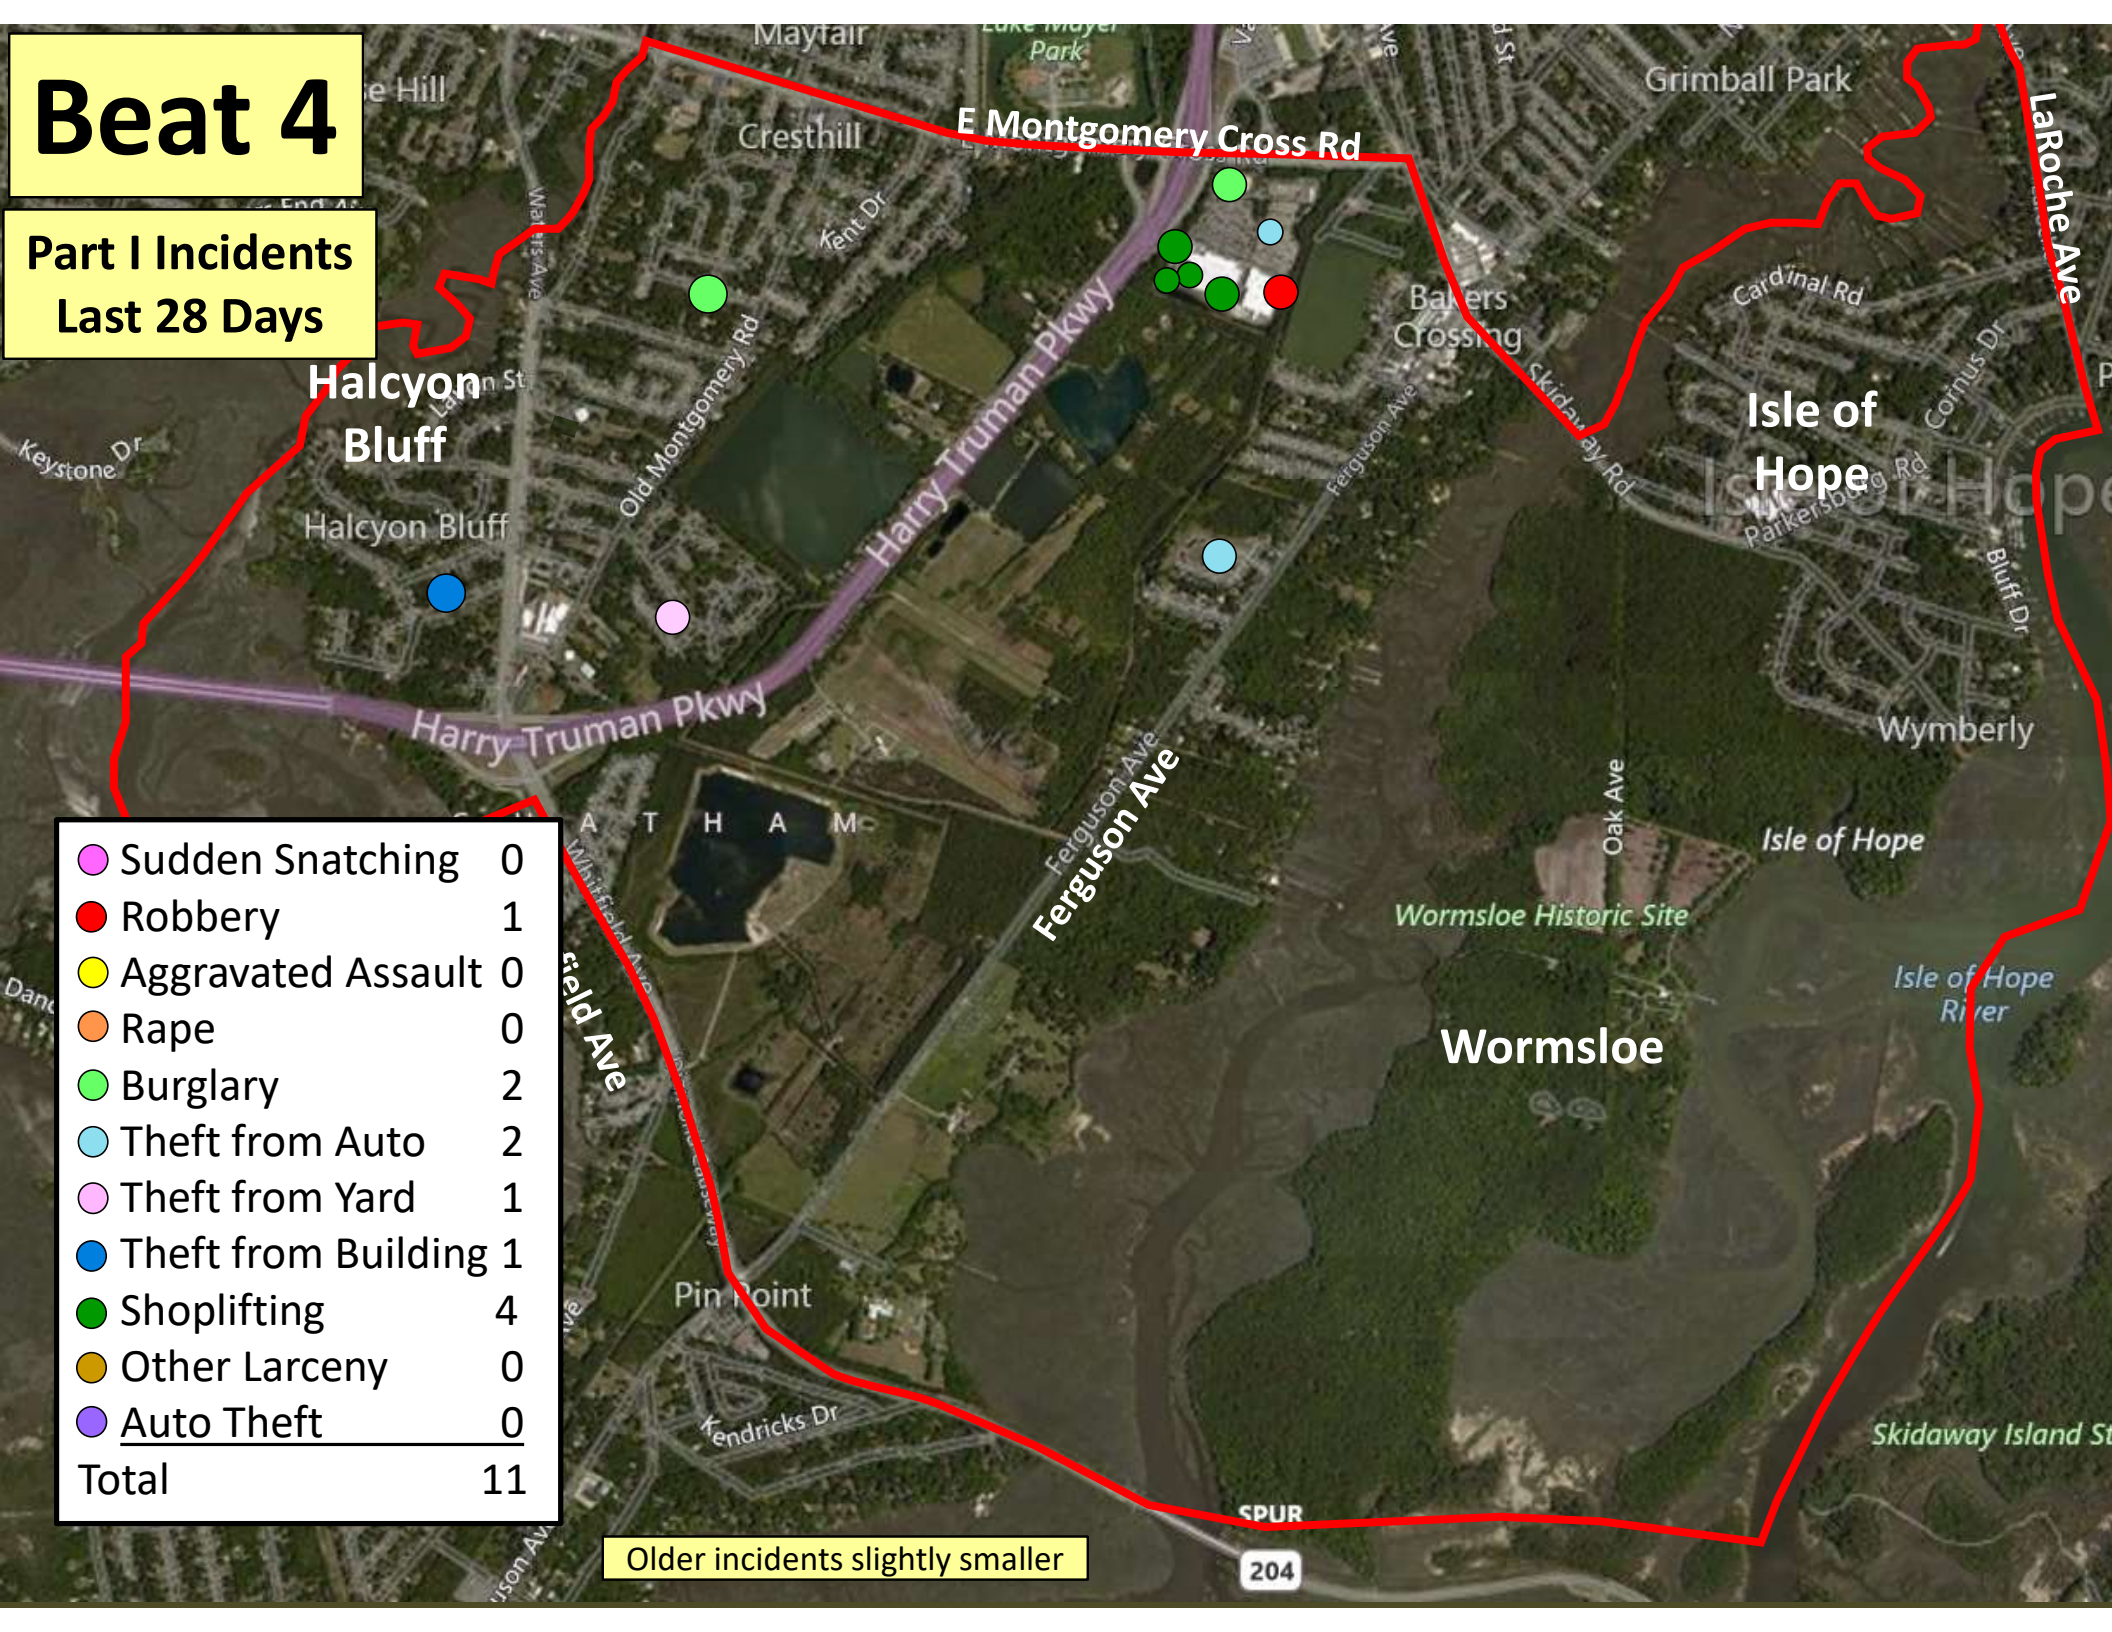

Beat 4

Part I Incidents
Last 28 Days

● Sudden Snatching	0
● Robbery	1
● Aggravated Assault	0
● Rape	0
● Burglary	2
● Theft from Auto	2
● Theft from Yard	1
● Theft from Building	1
● Shoplifting	4
● Other Larceny	0
● Auto Theft	0
Total	11

Older incidents slightly smaller