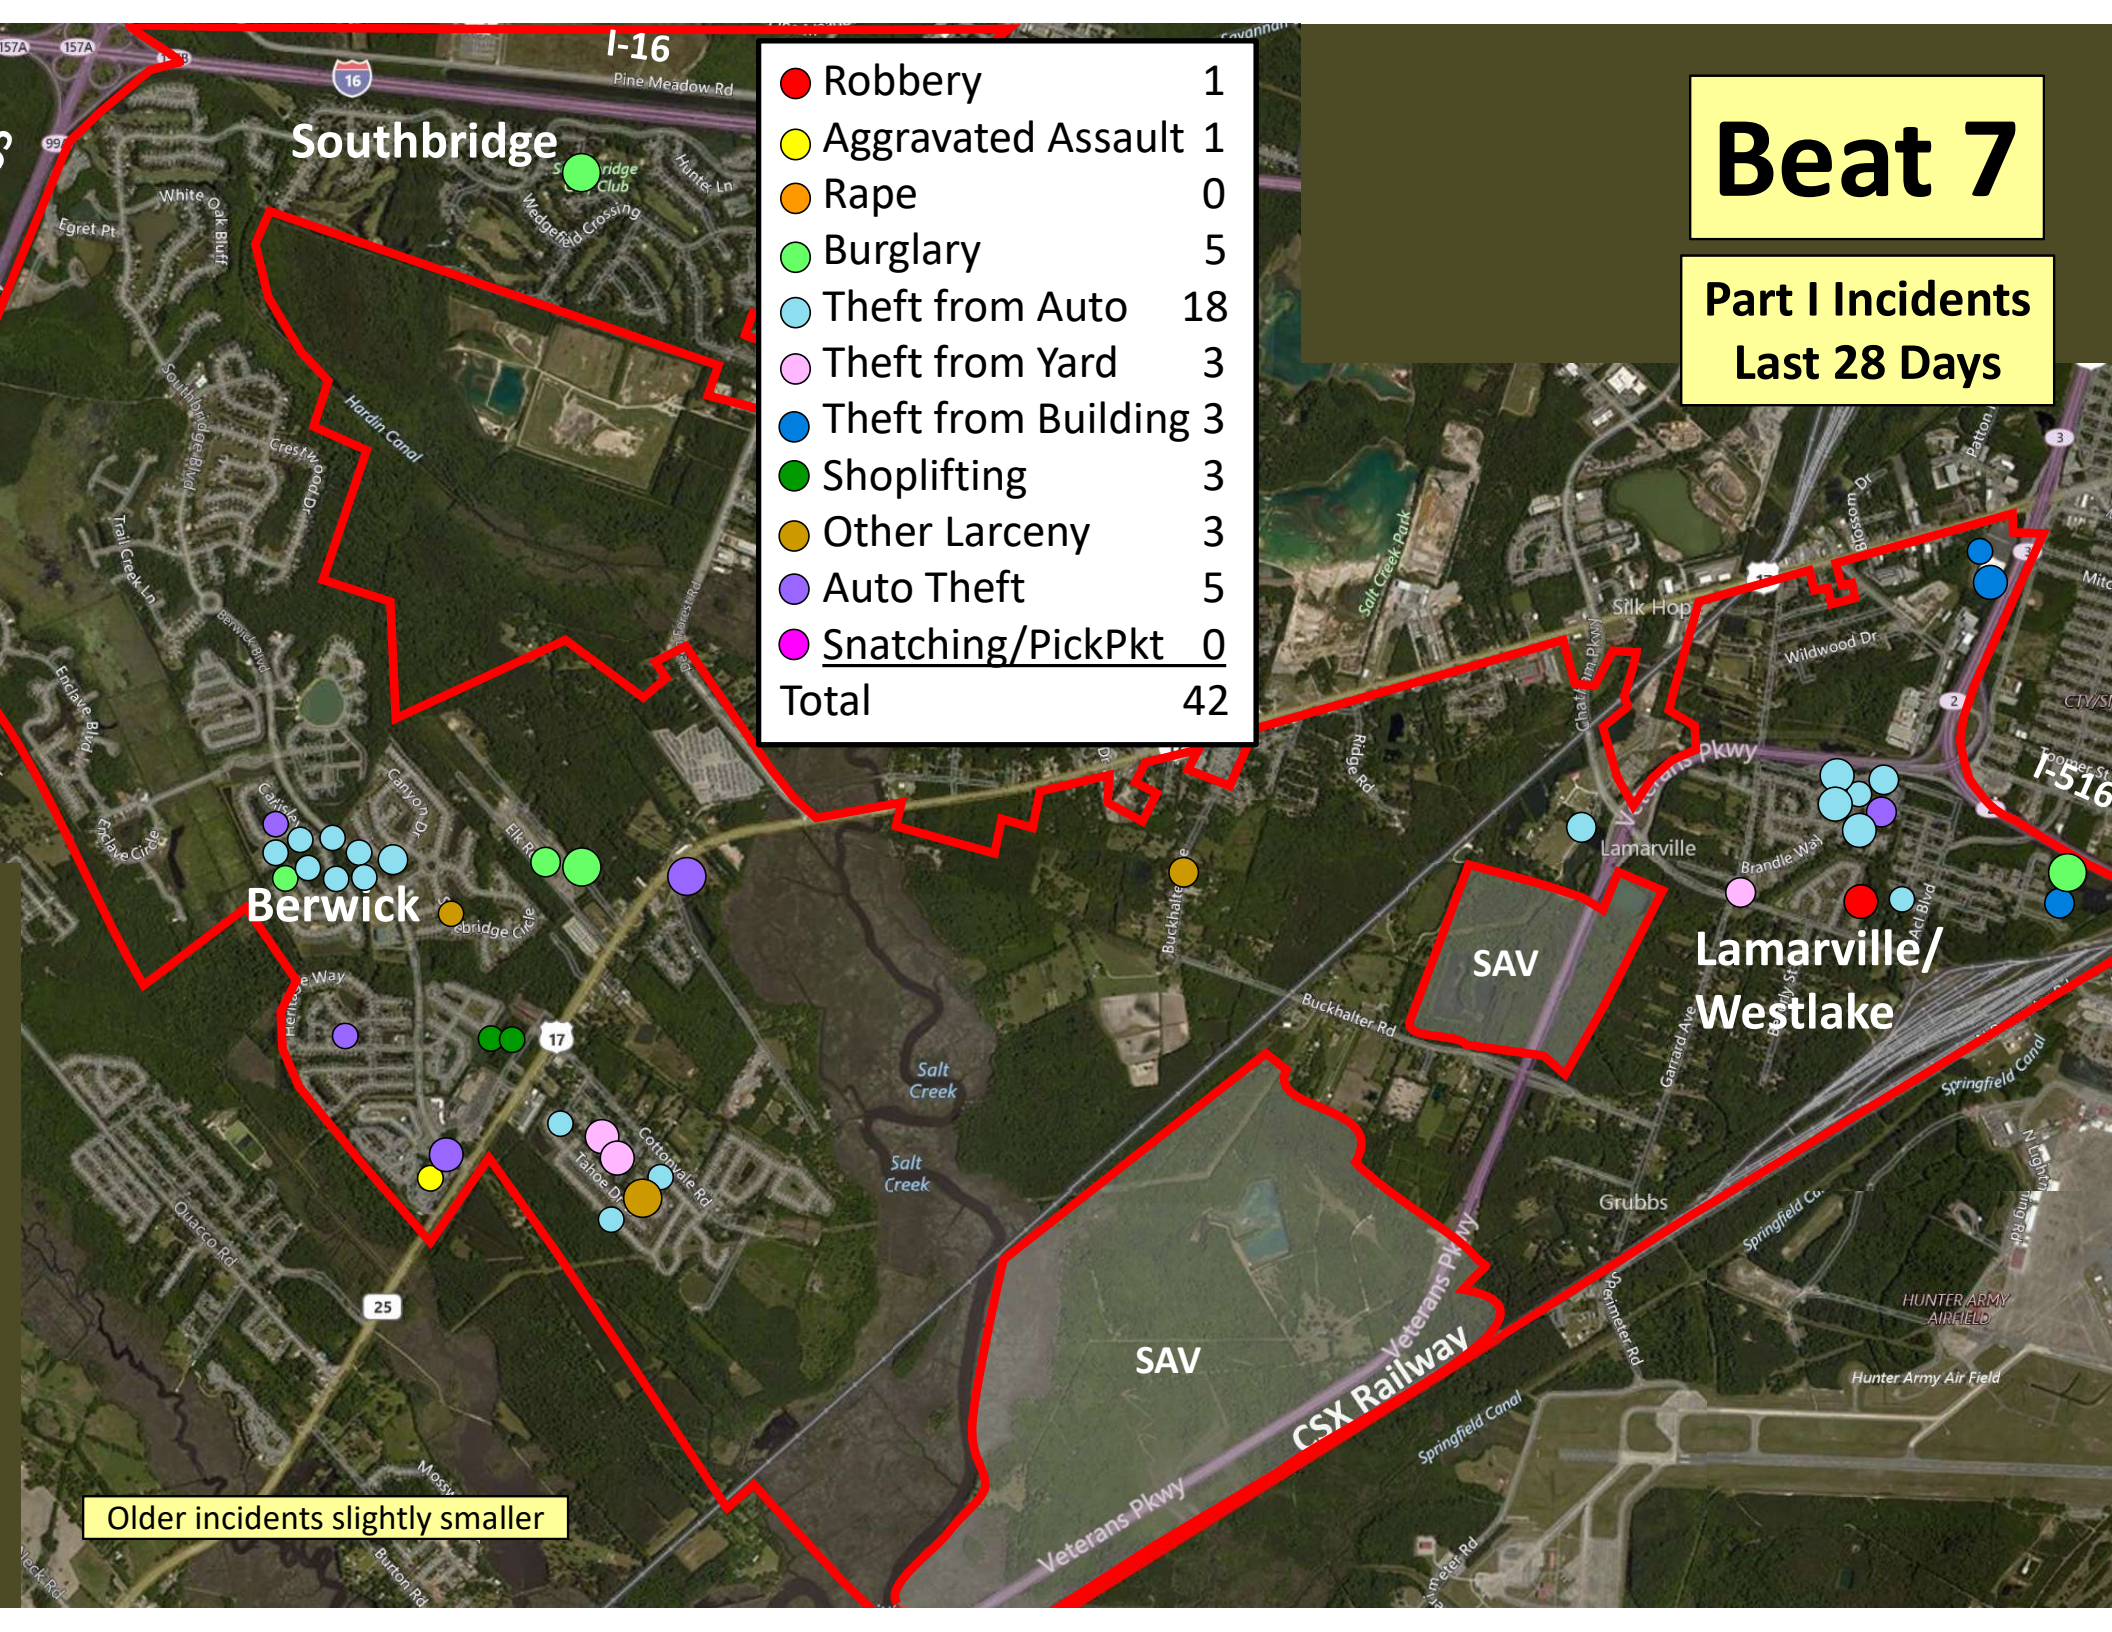

Older incidents slightly smaller

Beat 5

**Part I Incidents
Last 28 Days**

Older incidents slightly smaller

● Robbery	0
● Aggravated Assault	0
● Rape	0
● Burglary	0
● Theft from Auto	0
● Theft from Yard	0
● Theft from Building	0
● Shoplifting	0
● Other Larceny	0
● Auto Theft	0
● Snatching/PickPkt	0
Total	0

Beat 6

Part I Incidents
Last 28 Days

🟡 H	Homicide	1
🔴	Robbery	0
🟡	Aggravated Assault	0
🟠	Rape	0
🟢	Burglary	0
🟠	Theft from Auto	1
🟡	Theft from Yard	0
🟠	Theft from Building	0
🟢	Shoplifting	0
🟡	Other Larceny	0
🟠	Auto Theft	0
🟡	Snatching/PickPkt	0
Total		2

Older incidents slightly smaller

Beat 7

Part I Incidents
Last 28 Days

● Robbery	1
● Aggravated Assault	1
● Rape	0
● Burglary	5
● Theft from Auto	18
● Theft from Yard	3
● Theft from Building	3
● Shoplifting	3
● Other Larceny	3
● Auto Theft	5
● Snatching/PickPkt	0
Total	42

Older incidents slightly smaller

Beat 8

Part I Incidents Last 28 Days

● Robbery	0
● Aggravated Assault	1
● Rape	1
● Burglary	2
● Theft from Auto	9
● Theft from Yard	3
● Theft from Bldg	2
● Shoplifting	21
● Other Larceny	0
● Auto Theft	4
● Sudden Snatching	1
Total	43