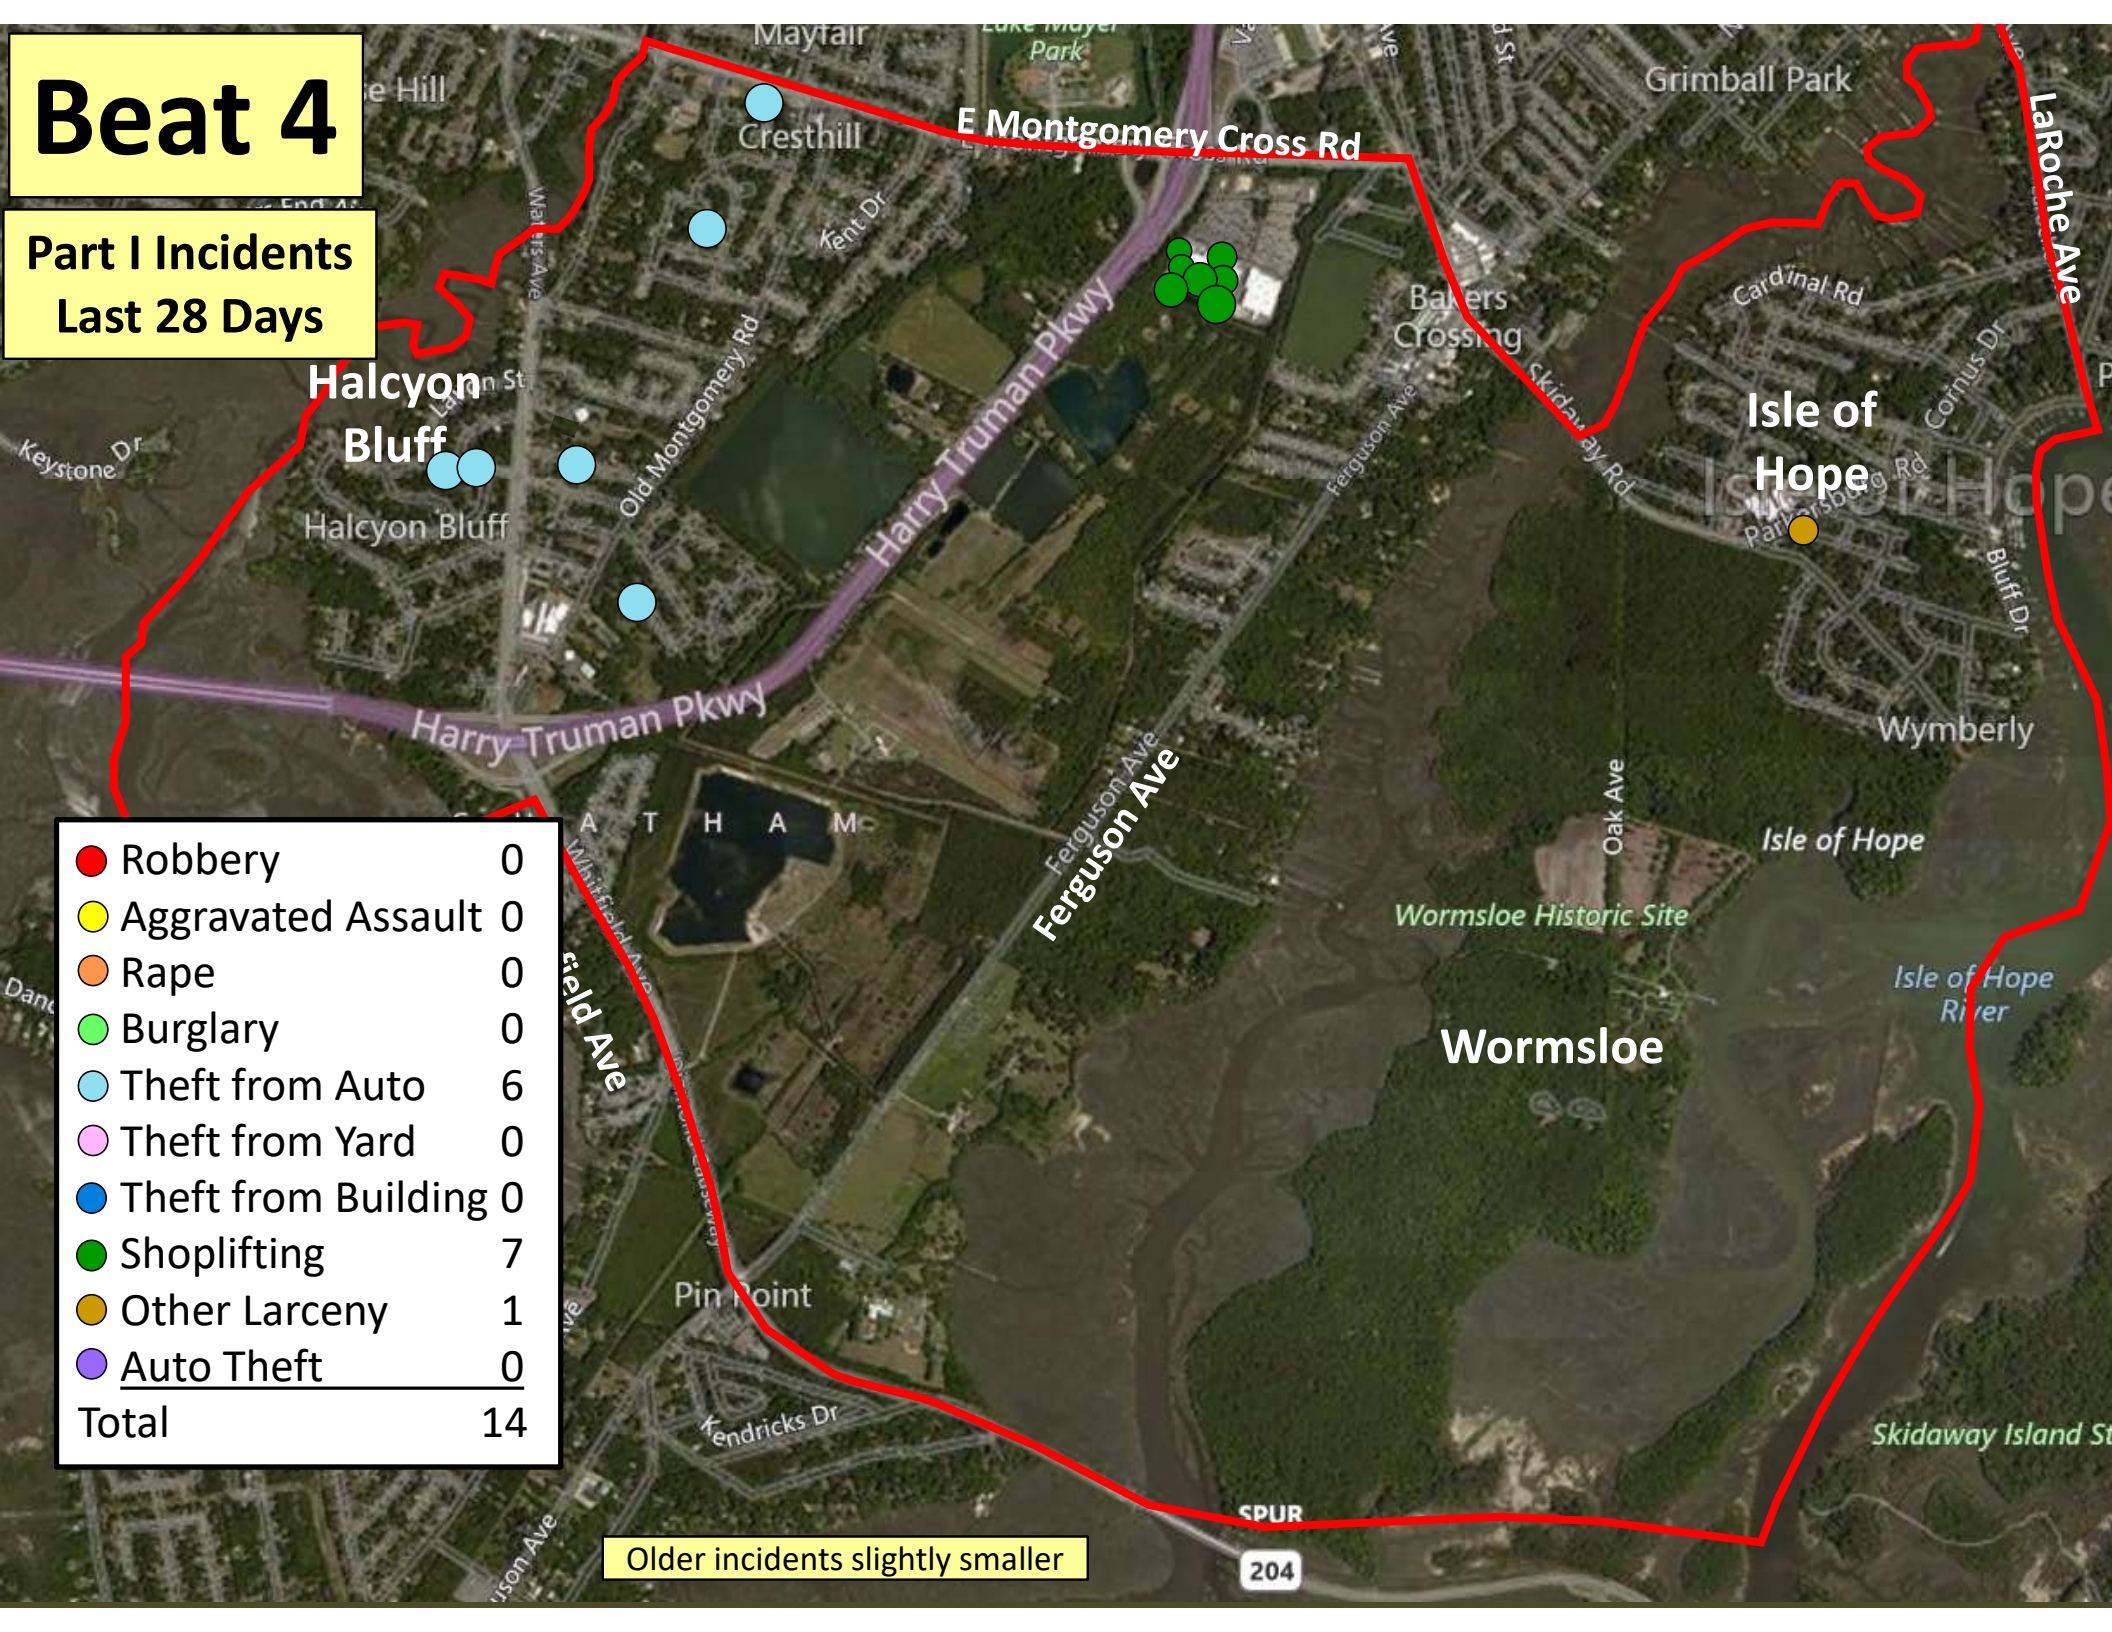

Beat 4

Part I Incidents
Last 28 Days

● Robbery	0
● Aggravated Assault	0
● Rape	0
● Burglary	0
● Theft from Auto	6
● Theft from Yard	0
● Theft from Building	0
● Shoplifting	7
● Other Larceny	1
● Auto Theft	0
Total	14

Older incidents slightly smaller