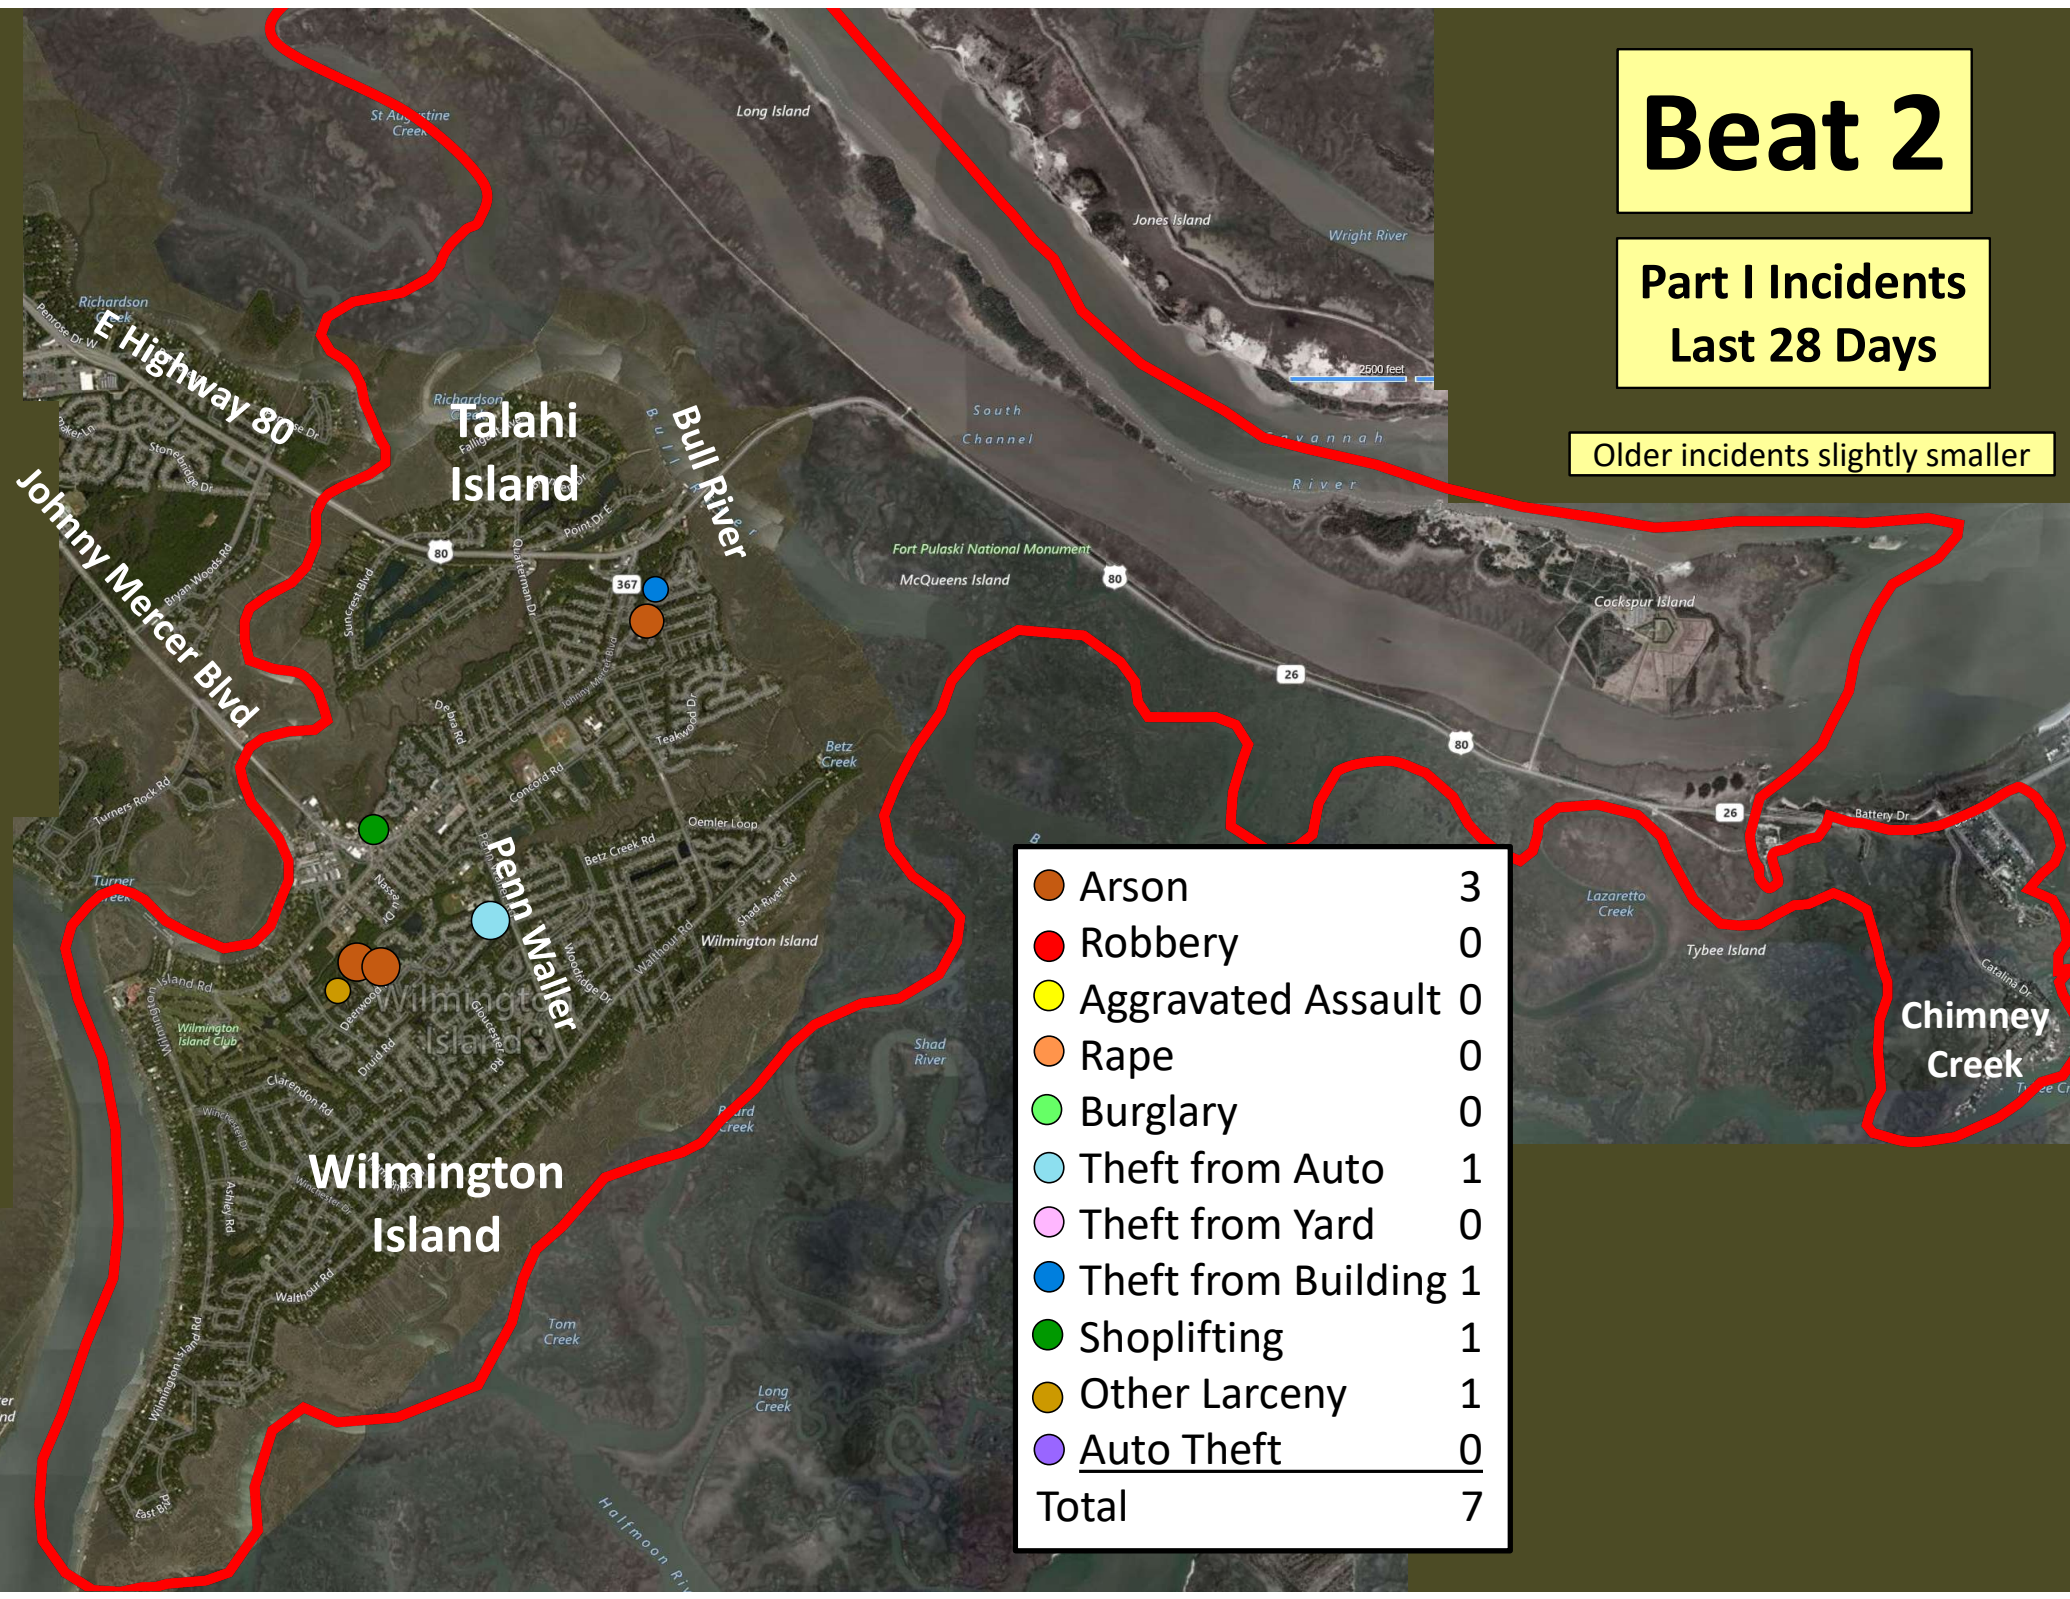

Beat 1

Part I Incidents Last 28 Days

● Robbery	0
● Aggravated Assault	1
● Rape	0
● Burglary	1
● Theft from Auto	0
● Theft from Yard	1
● Theft from Building	0
● Shoplifting	0
● Other Larceny	0
● Auto Theft	0
● Snatching/PickPkt	0
Total	3

Older incidents slightly smaller

Beat 2

Part I Incidents
Last 28 Days

Older incidents slightly smaller

Beat 3

● Robbery	0
● Aggravated Assault	1
● Rape	0
● Burglary	0
● Theft from Auto	2
● Theft from Yard	0
● Theft from Building	0
● Shoplifting	1
● Other Larceny	1
● Auto Theft	1
Total	6

Part I Incidents Last 28 Days

Older incidents slightly smaller

Beat 4

Part I Incidents
Last 28 Days

● Robbery	0
● Aggravated Assault	0
● Rape	0
● Burglary	0
● Theft from Auto	6
● Theft from Yard	0
● Theft from Building	0
● Shoplifting	7
● Other Larceny	1
● Auto Theft	0
Total	14

Older incidents slightly smaller