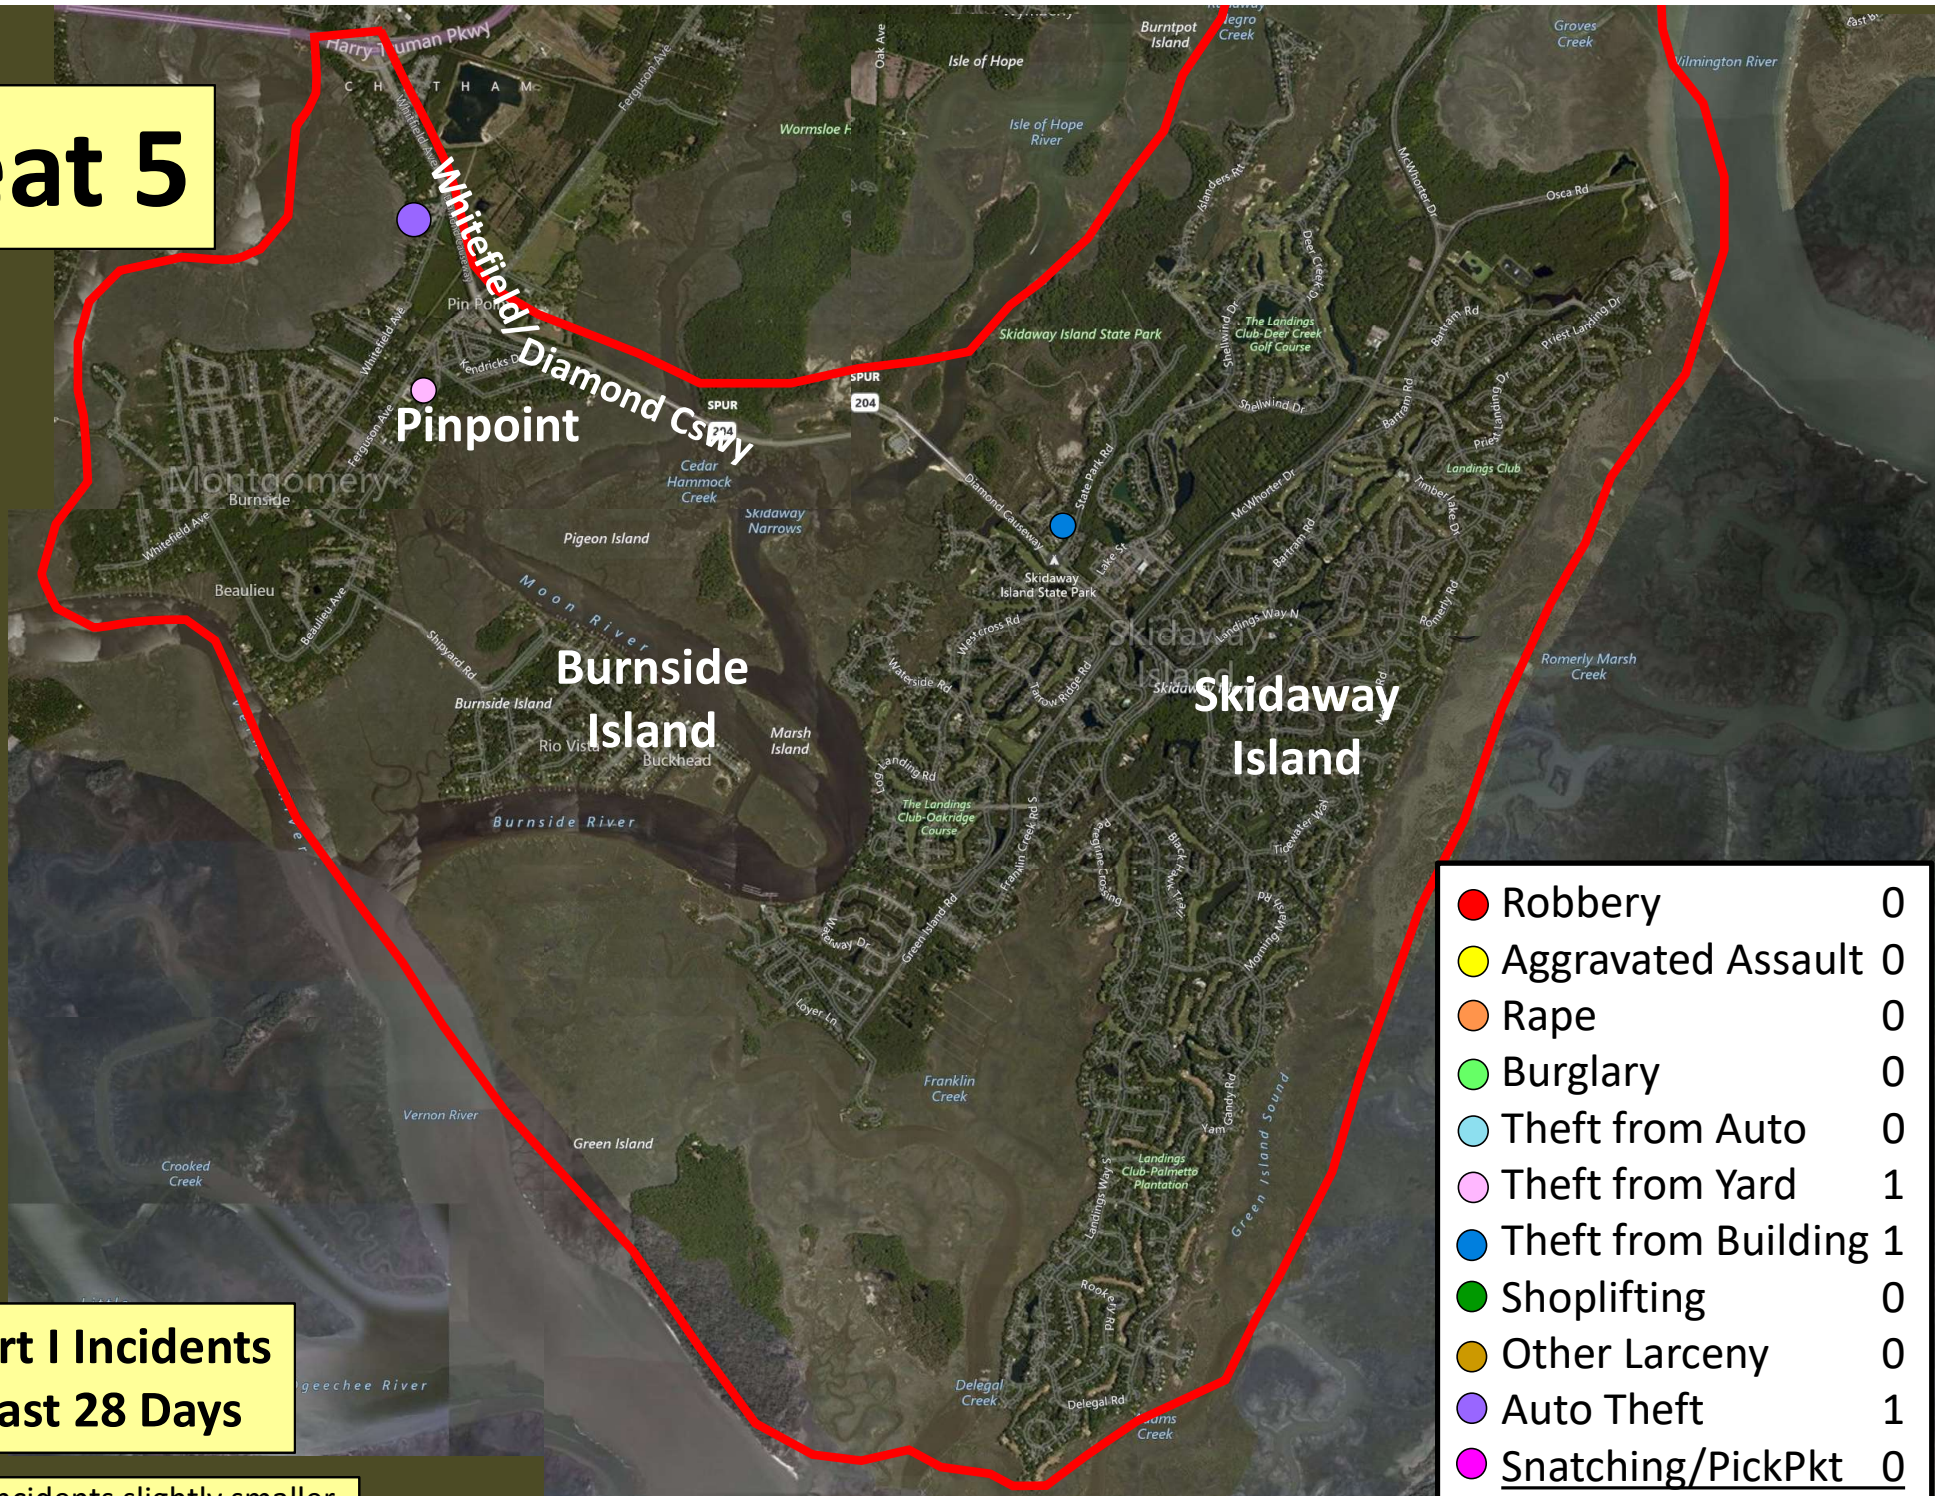

Beat 5

Part I Incidents
Last 28 Days

Older incidents slightly smaller

● Robbery	0
● Aggravated Assault	0
● Rape	0
● Burglary	0
● Theft from Auto	0
● Theft from Yard	1
● Theft from Building	1
● Shoplifting	0
● Other Larceny	0
● Auto Theft	1
● Snatching/PickPkt	0
Total	3