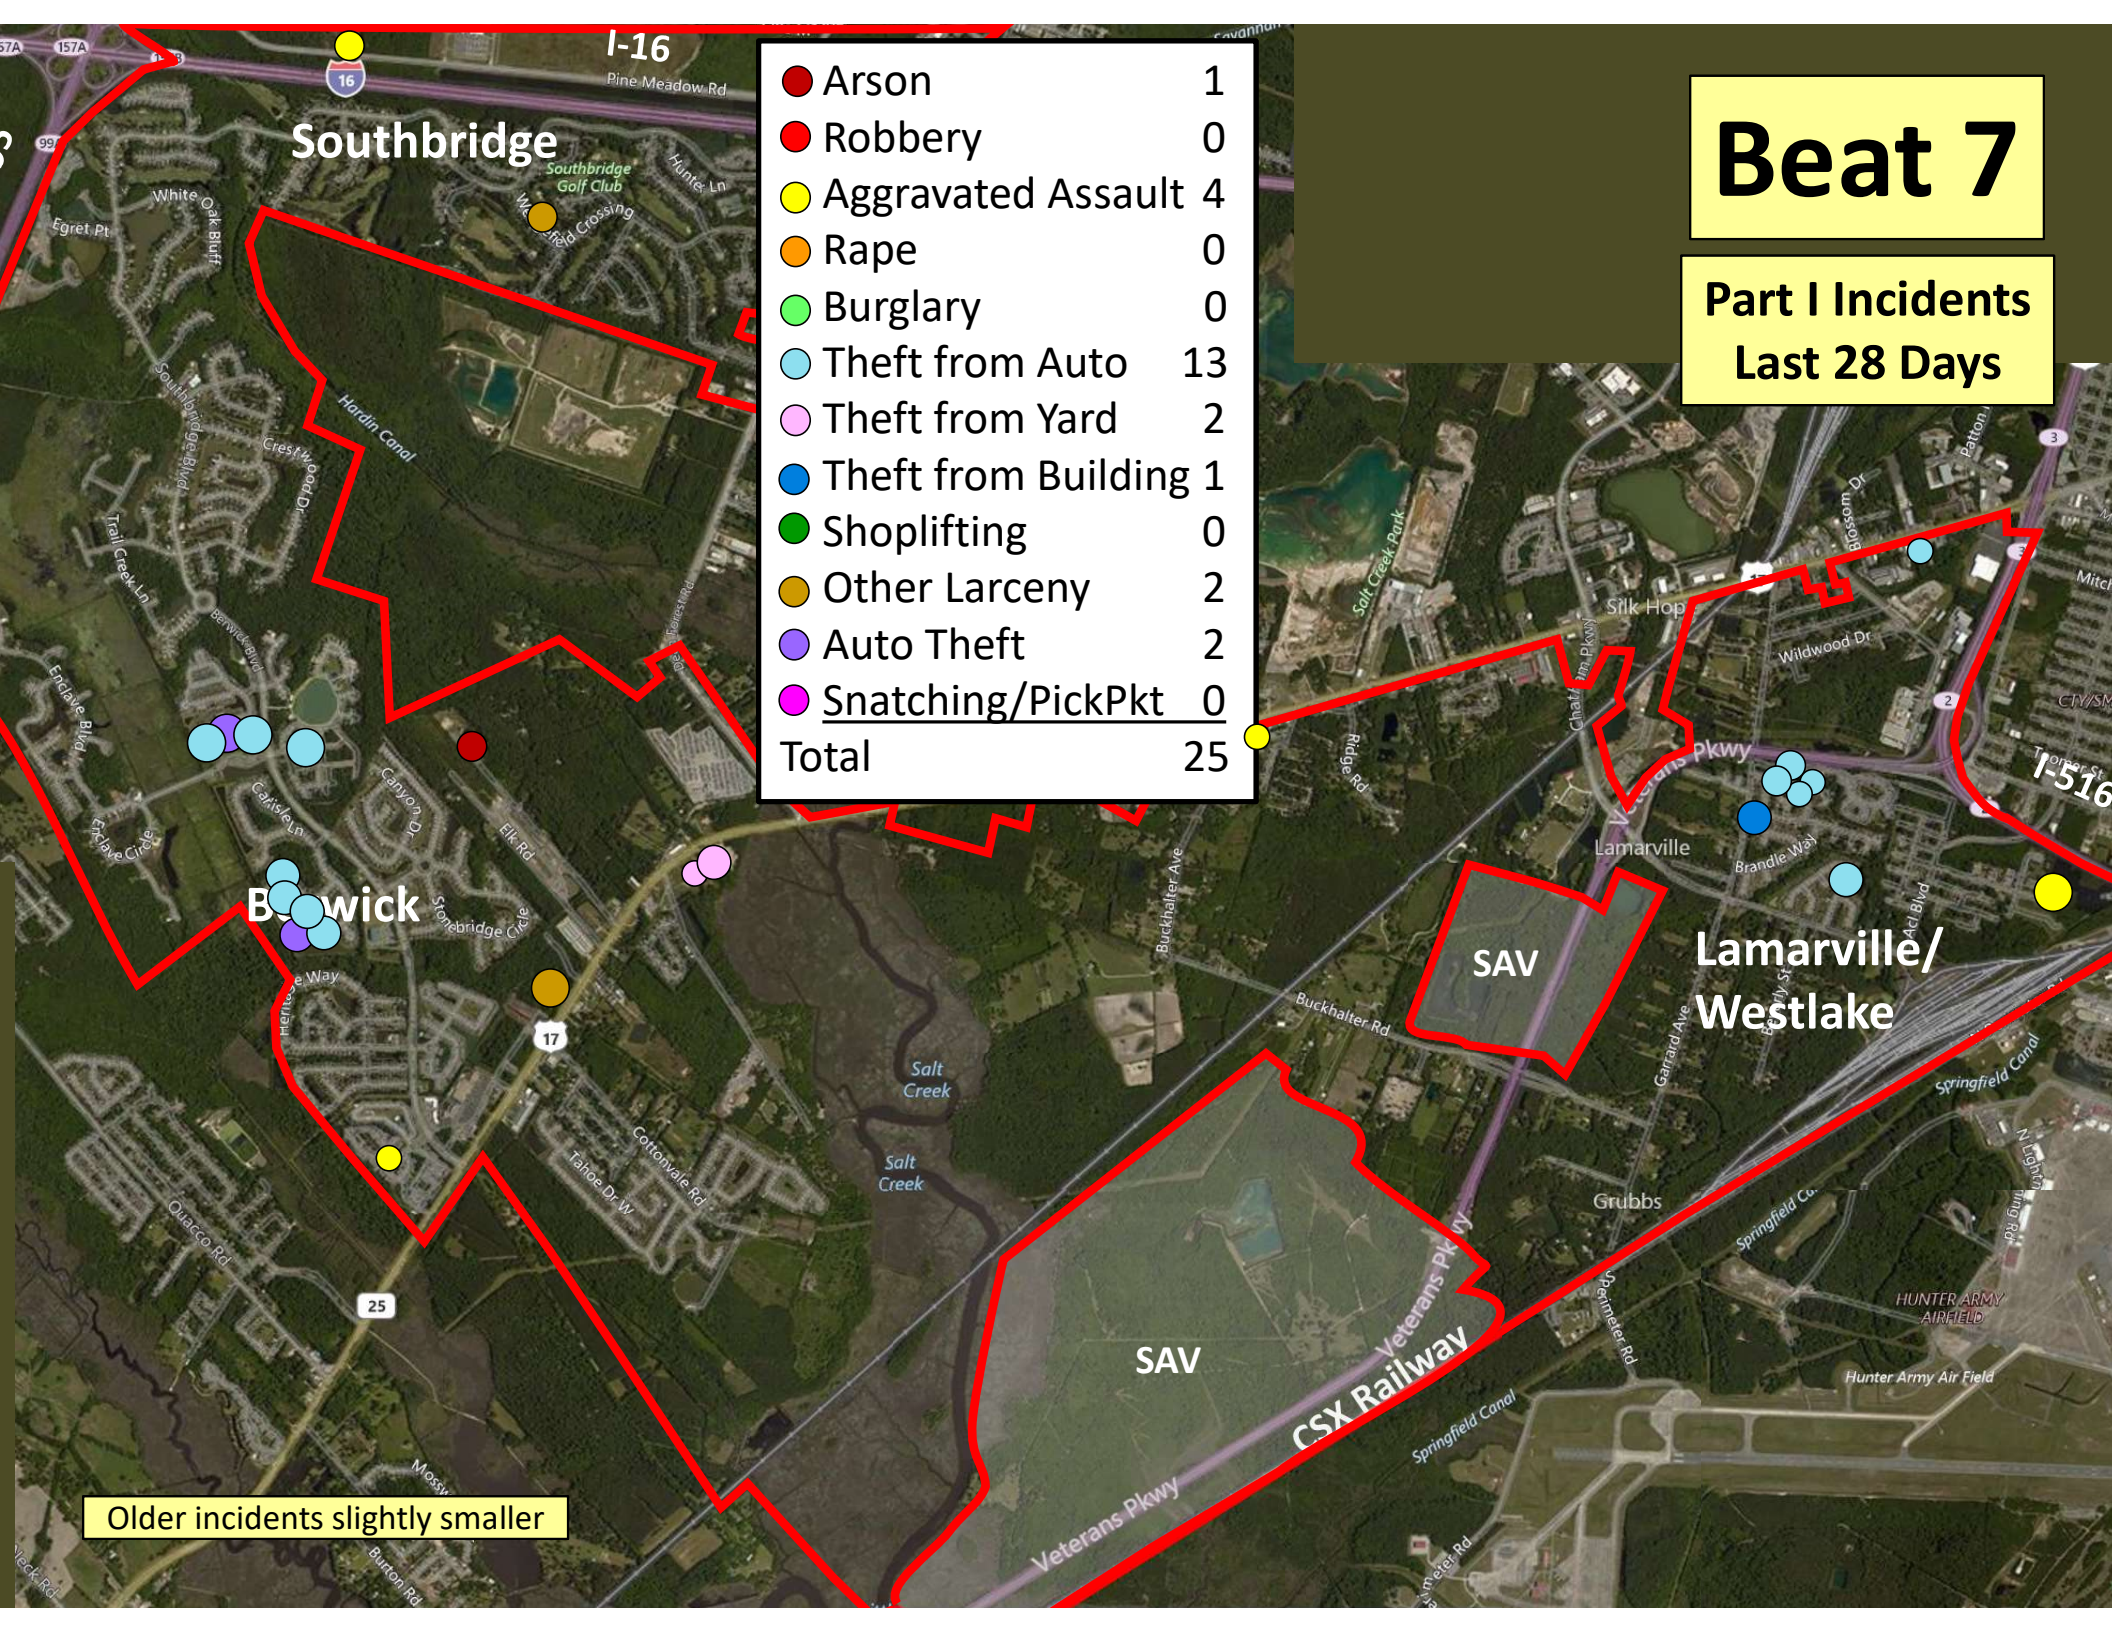

Older incidents slightly smaller

Beat 5

Part I Incidents
Last 28 Days

Older incidents slightly smaller

● Robbery	0
● Aggravated Assault	0
● Rape	0
● Burglary	0
● Theft from Auto	0
● Theft from Yard	1
● Theft from Building	1
● Shoplifting	0
● Other Larceny	0
● Auto Theft	1
● Snatching/PickPkt	0
Total	3

Beat 6

Part I Incidents
Last 28 Days

● Robbery	0
● Aggravated Assault	0
● Rape	0
● Burglary	0
● Theft from Auto	1
● Theft from Yard	0
● Theft from Building	0
● Shoplifting	0
● Other Larceny	0
● Auto Theft	0
● Snatching/PickPkt	0
Total	1

Older incidents slightly smaller

Beat 7

Part I Incidents
Last 28 Days

● Arson	1
● Robbery	0
● Aggravated Assault	4
● Rape	0
● Burglary	0
● Theft from Auto	13
● Theft from Yard	2
● Theft from Building	1
● Shoplifting	0
● Other Larceny	2
● Auto Theft	2
● Snatching/PickPkt	0
Total	25

Older incidents slightly smaller

Beat 8

Part I Incidents Last 28 Days

Aggravated Assault	1
Robbery	0
Rape	0
Burglary	7
Theft from Auto	11
Theft from Yard	1
Theft from Bldg	2
Shoplifting	13
Other Larceny	1
Auto Theft	1
Sudden Snatching	1
Total	38