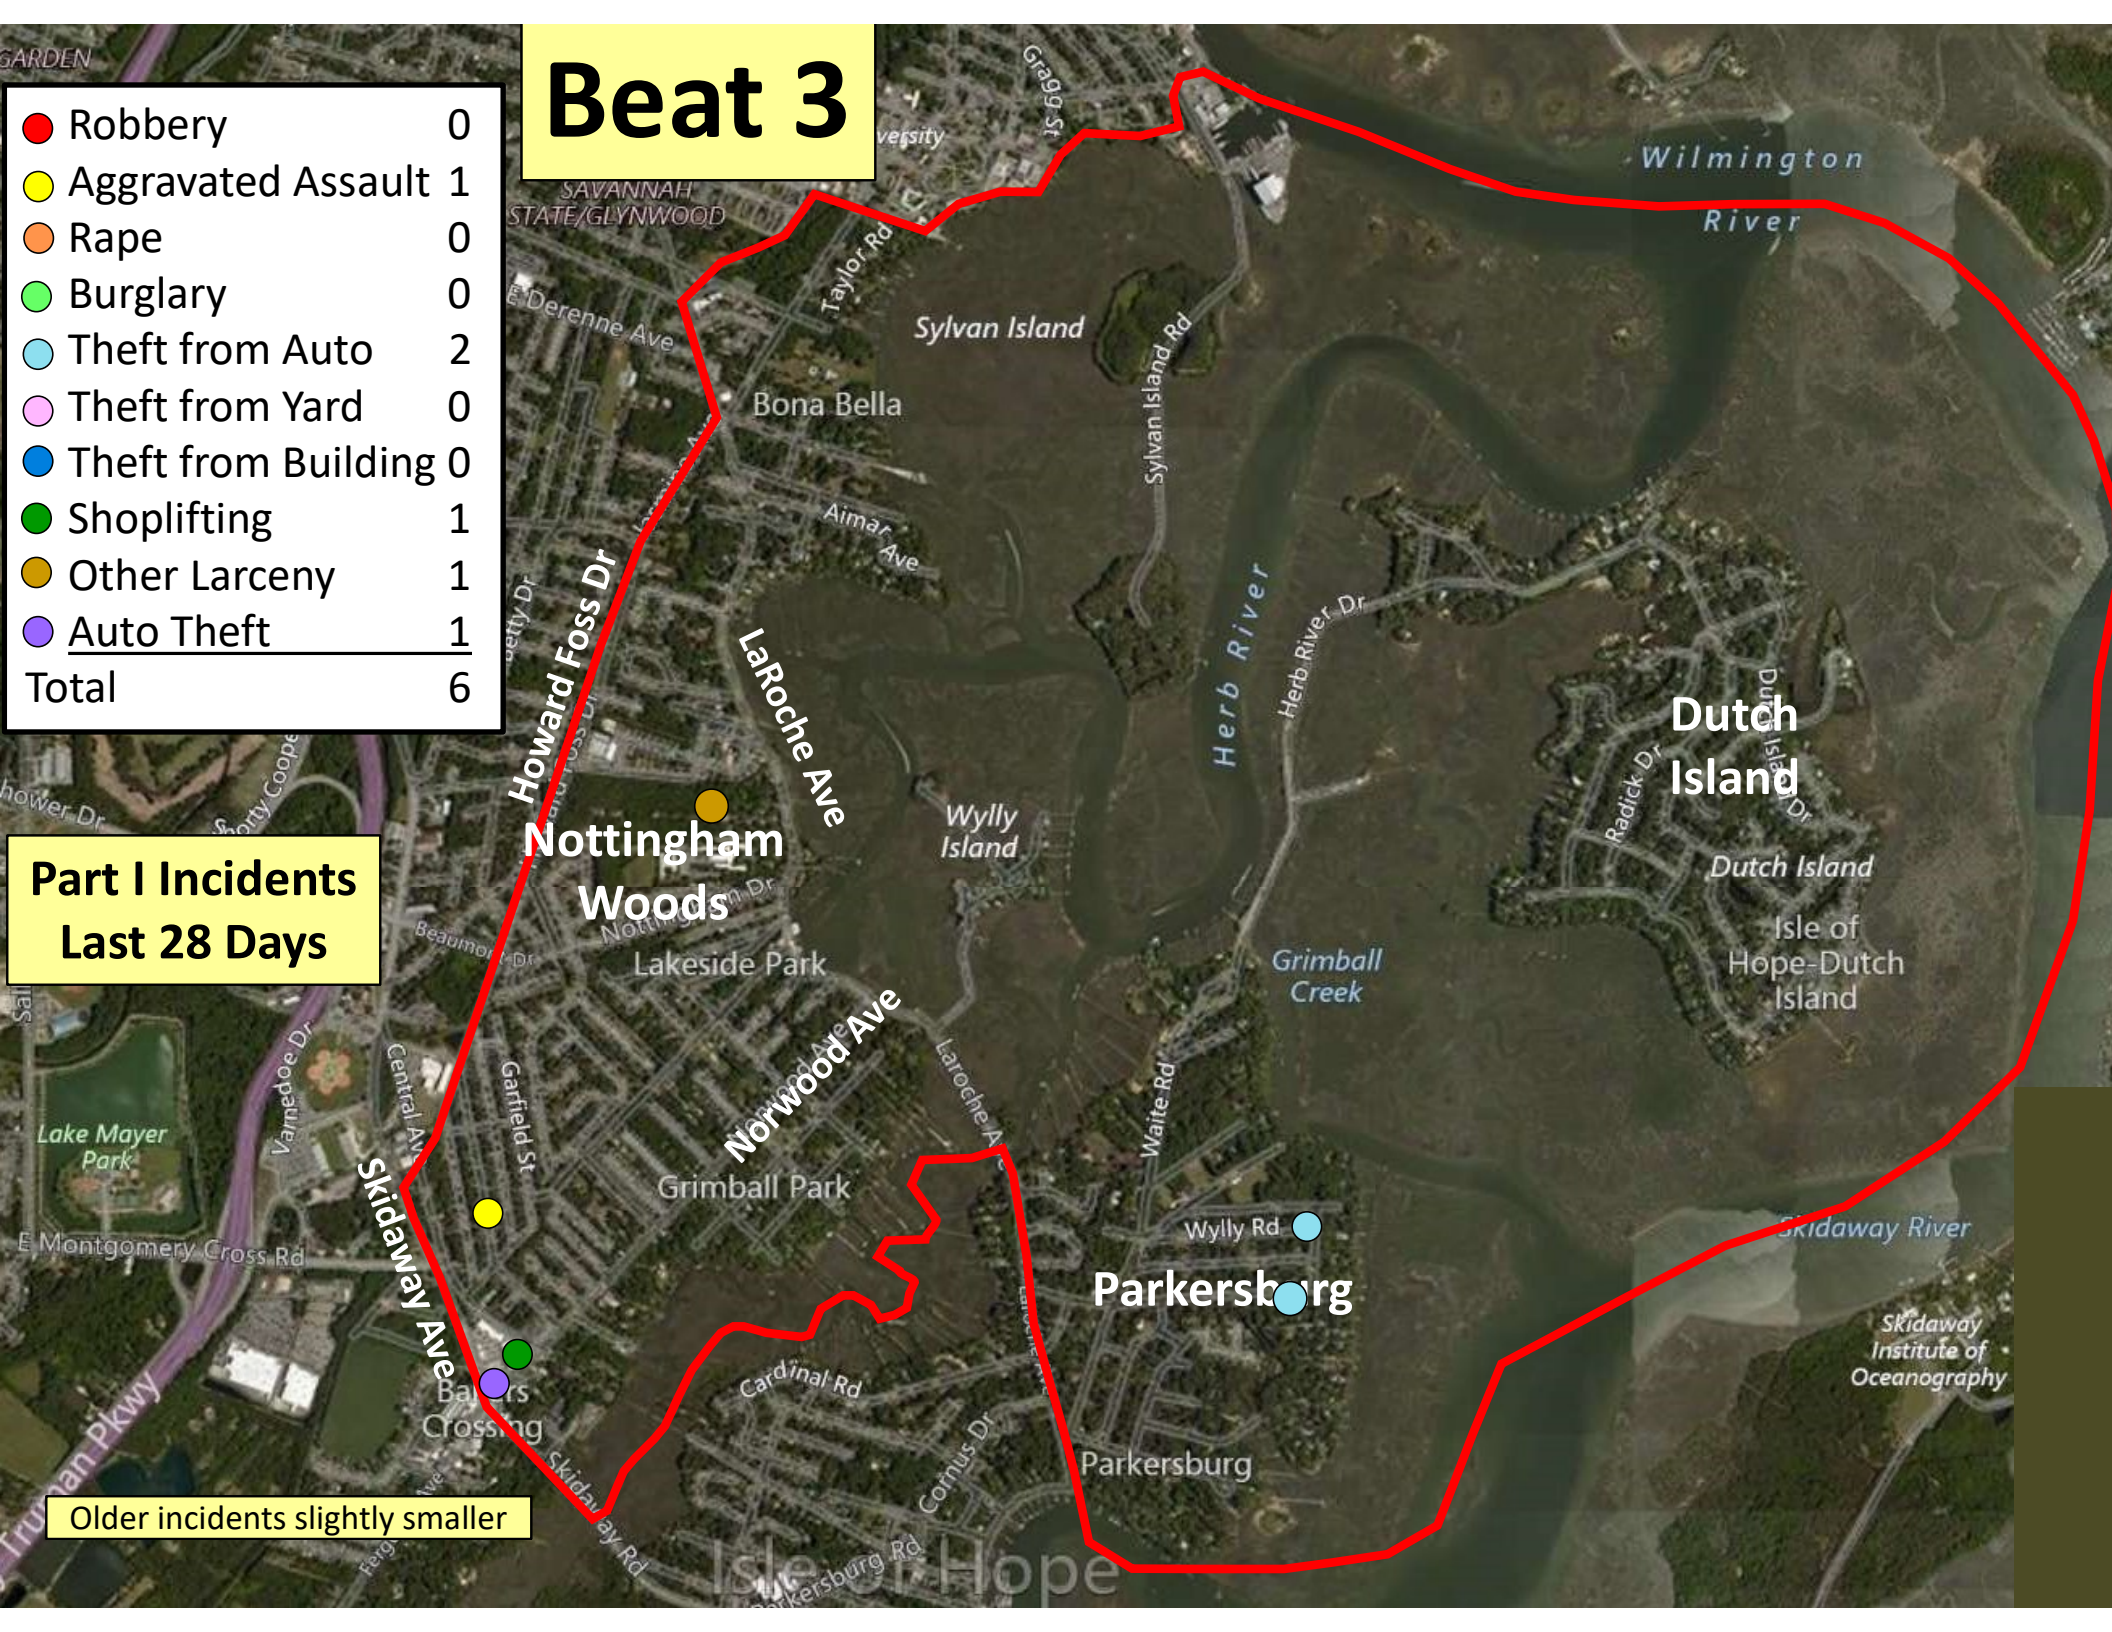

Beat 3

● Robbery	0
● Aggravated Assault	1
● Rape	0
● Burglary	0
● Theft from Auto	2
● Theft from Yard	0
● Theft from Building	0
● Shoplifting	1
● Other Larceny	1
● Auto Theft	1
Total	6

Part I Incidents Last 28 Days

Older incidents slightly smaller