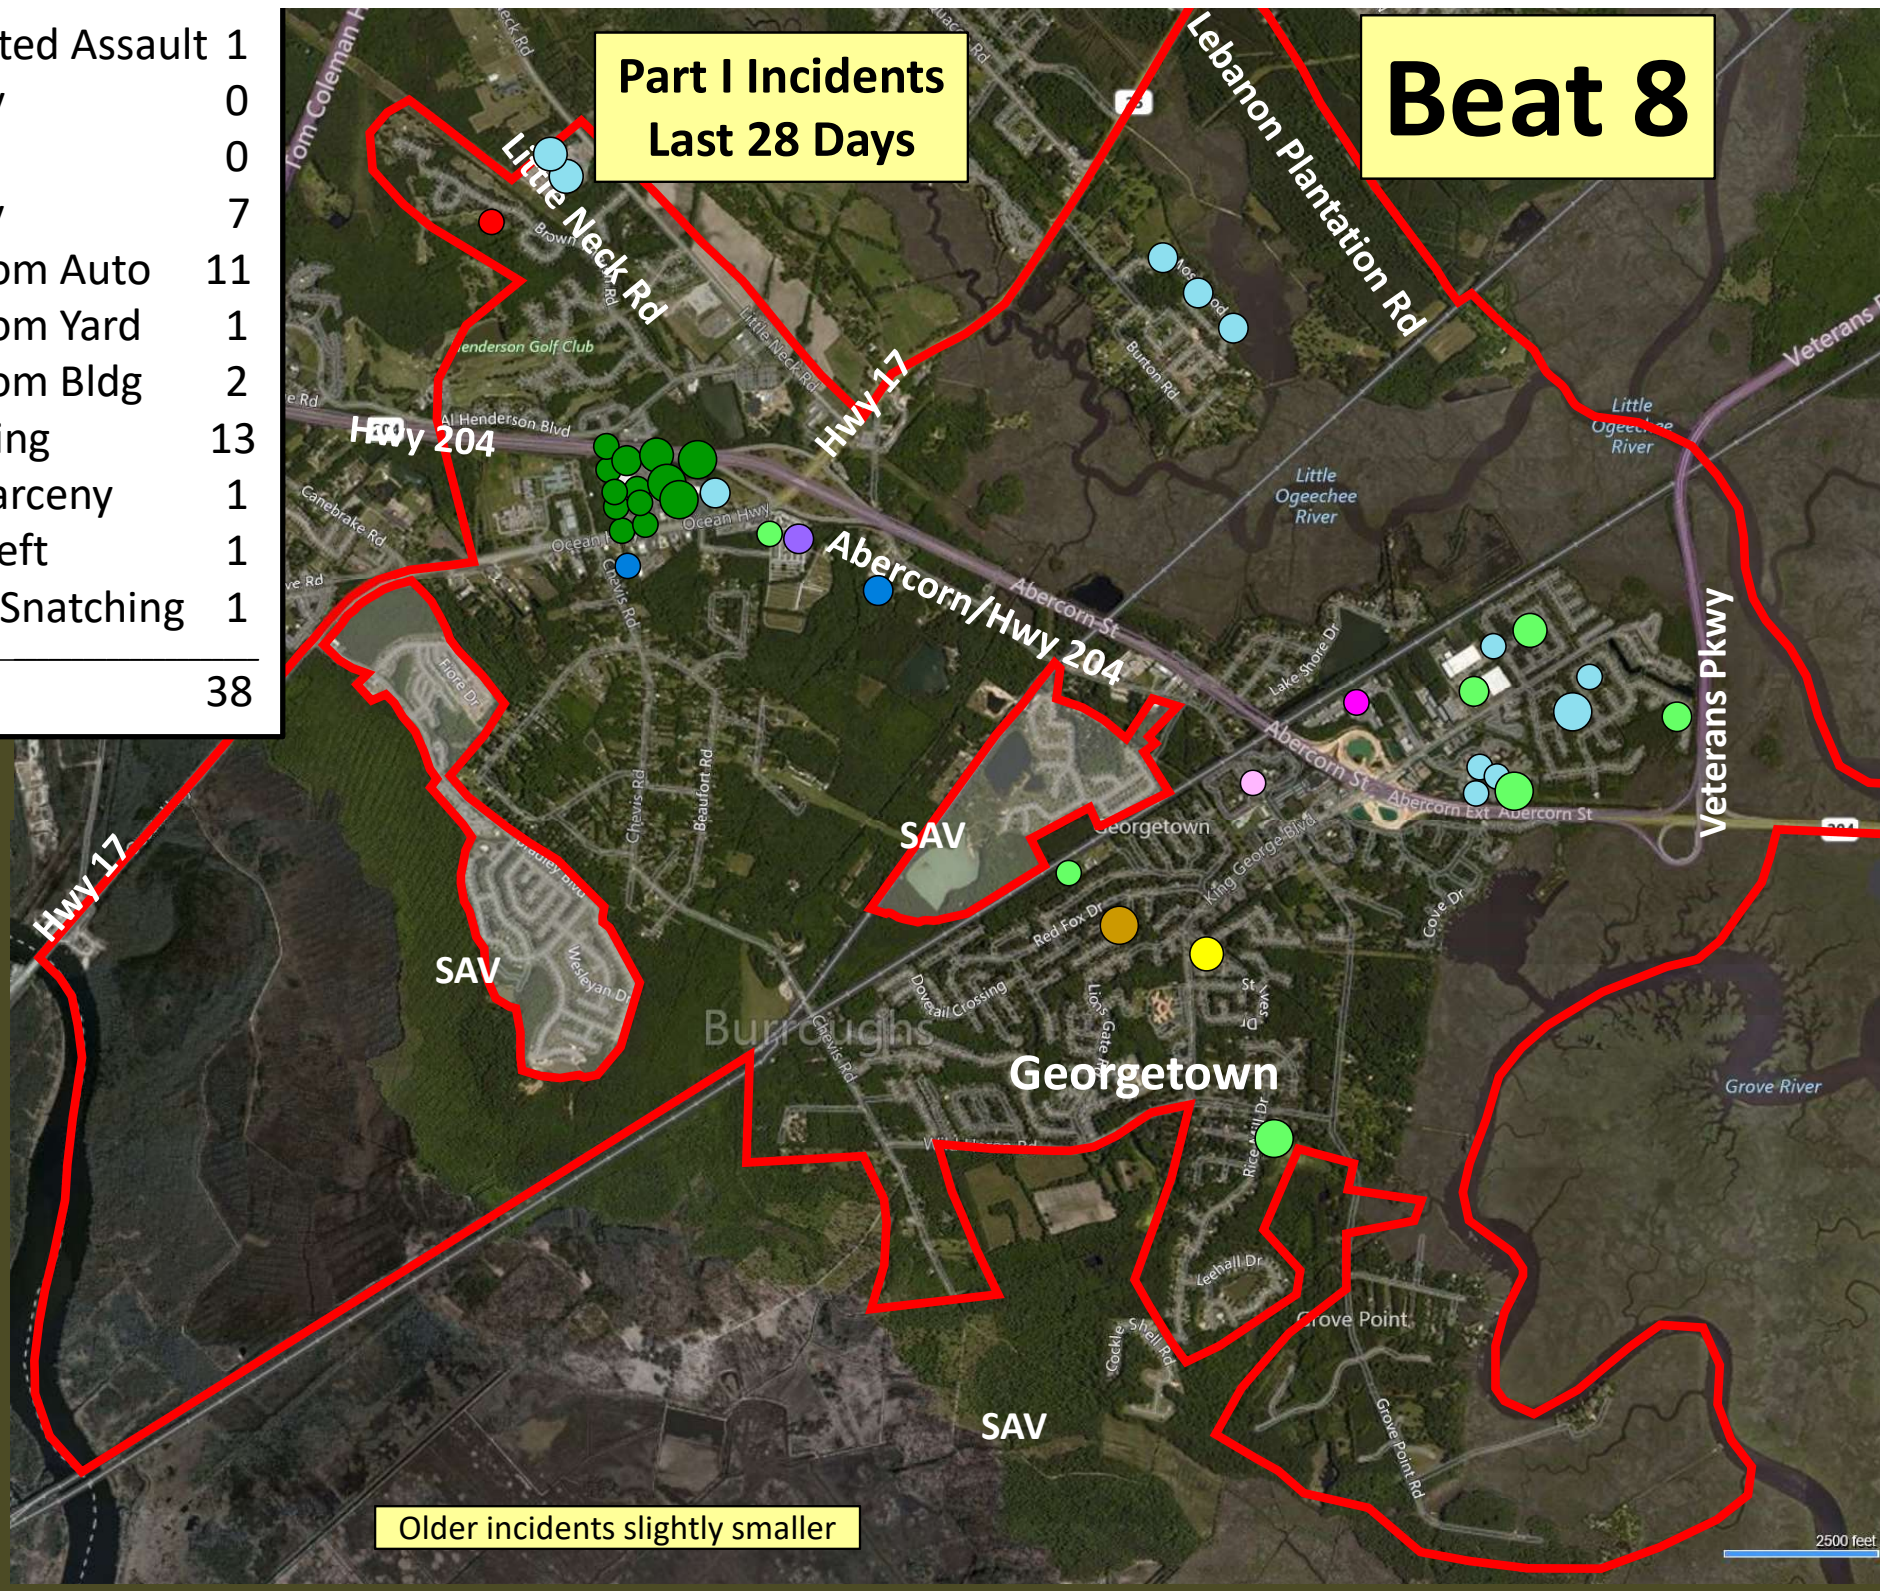

Beat 6

Part I Incidents
Last 28 Days

● Robbery	0
● Aggravated Assault	0
● Rape	0
● Burglary	0
● Theft from Auto	1
● Theft from Yard	0
● Theft from Building	0
● Shoplifting	0
● Other Larceny	0
● Auto Theft	0
● Snatching/PickPkt	0
Total	1

Older incidents slightly smaller

Beat 7

Part I Incidents
Last 28 Days

● Arson	1
● Robbery	0
● Aggravated Assault	4
● Rape	0
● Burglary	0
● Theft from Auto	13
● Theft from Yard	2
● Theft from Building	1
● Shoplifting	0
● Other Larceny	2
● Auto Theft	2
● Snatching/PickPkt	0
Total	25

Older incidents slightly smaller

Beat 8

Part I Incidents Last 28 Days

Aggravated Assault	1
Robbery	0
Rape	0
Burglary	7
Theft from Auto	11
Theft from Yard	1
Theft from Bldg	2
Shoplifting	13
Other Larceny	1
Auto Theft	1
Sudden Snatching	1
Total	38

Older incidents slightly smaller

Beat 9

Part I Incidents
Last 28 Days

● Robbery	0
● Aggravated Assault	2
● Rape	0
● Burglary	2
● Theft from Auto	6
● Theft from Yard	5
● Theft from Building	1
● Shoplifting	2
● Other Larceny	0
● Auto Theft	2
● Snatching/PickPkt	0
Total	20