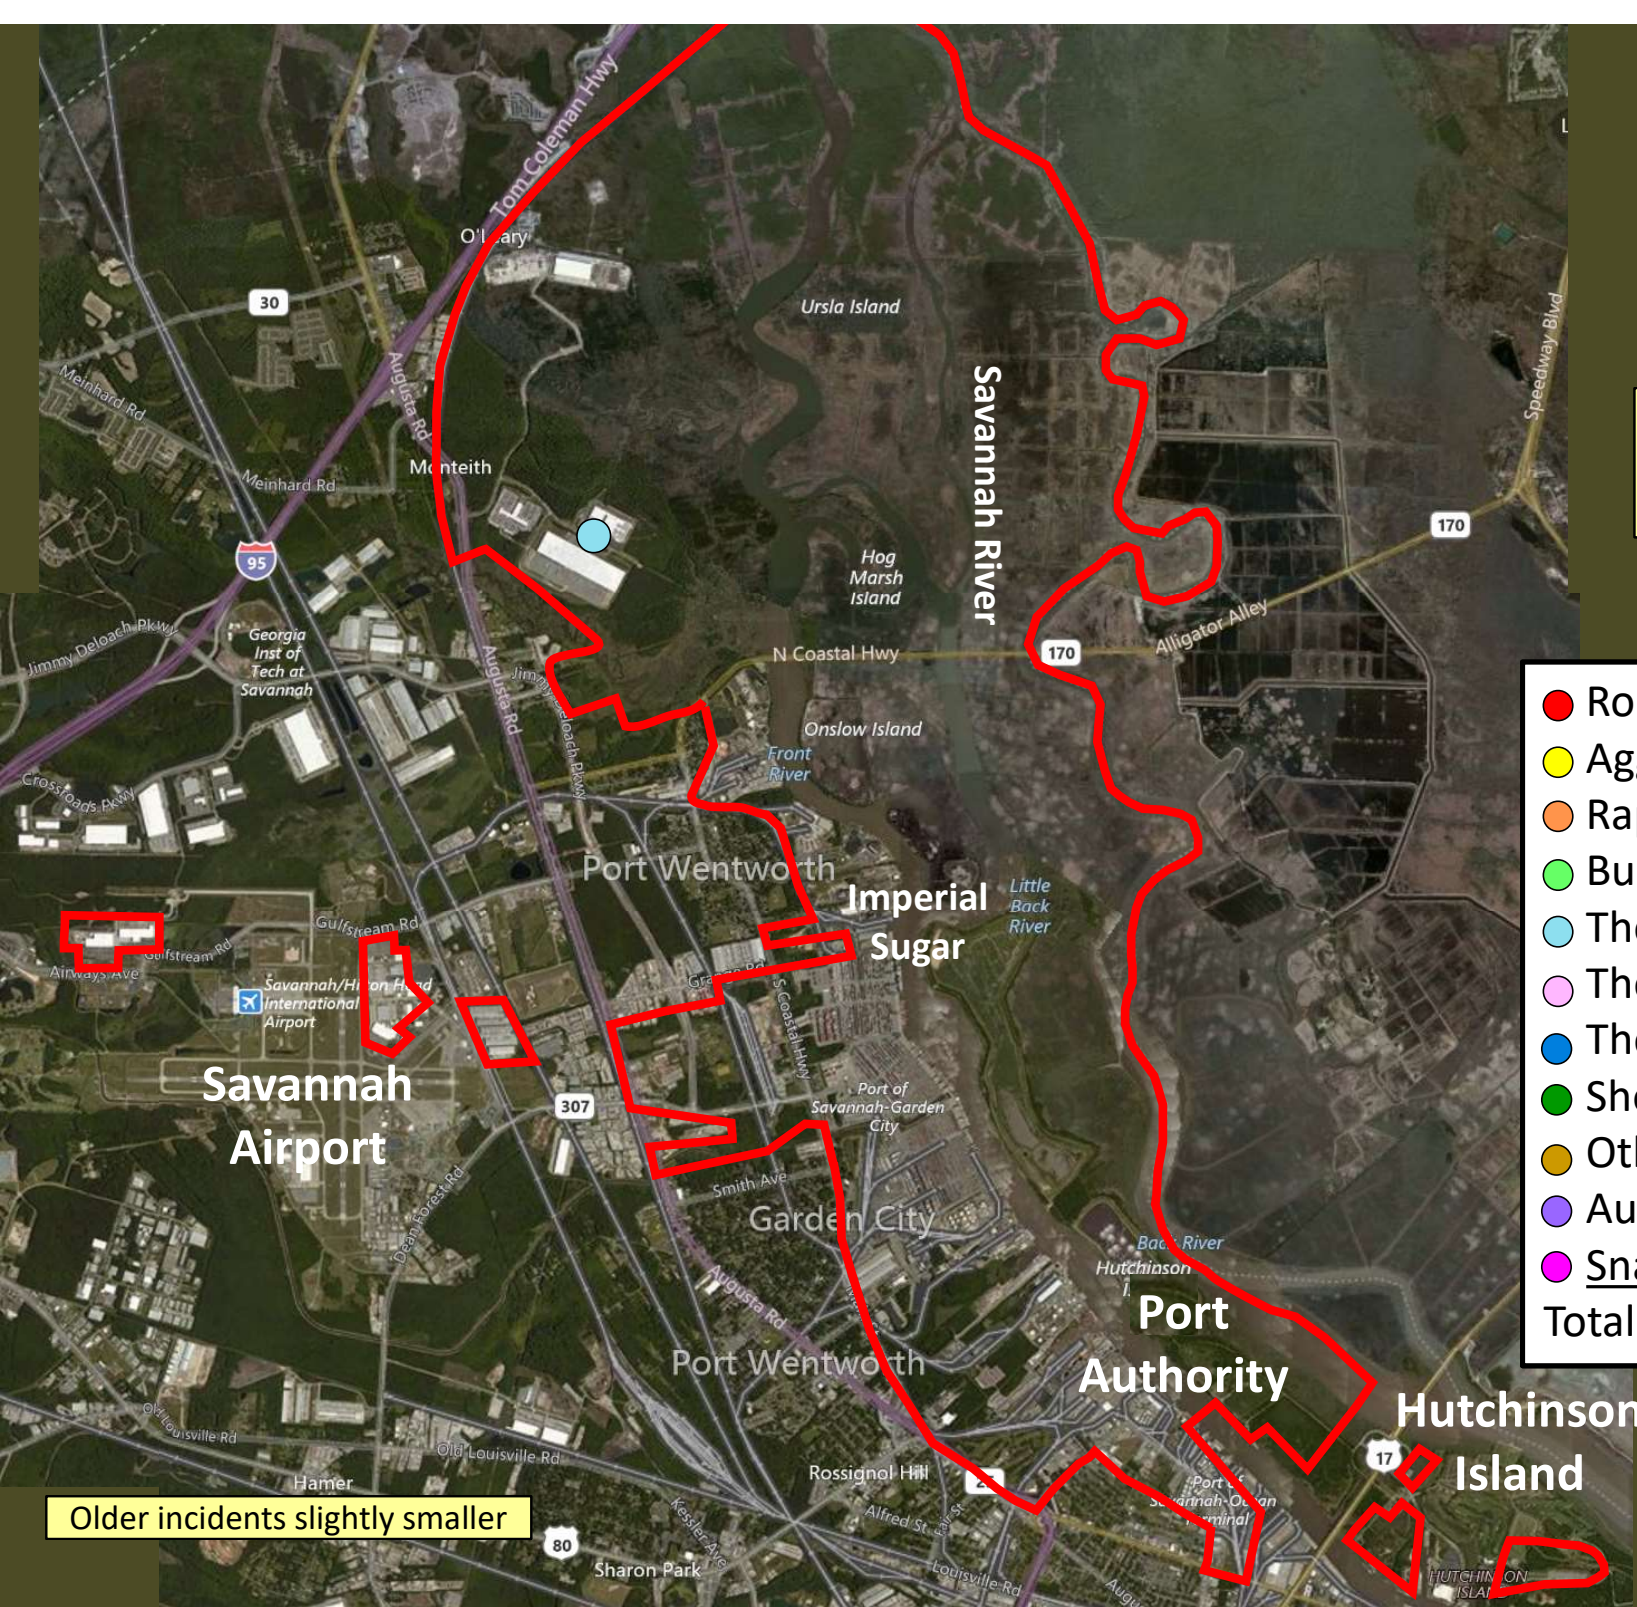

Beat 6

Part I Incidents
Last 28 Days

● Robbery	0
● Aggravated Assault	0
● Rape	0
● Burglary	0
● Theft from Auto	1
● Theft from Yard	0
● Theft from Building	0
● Shoplifting	0
● Other Larceny	0
● Auto Theft	0
● Snatching/PickPkt	0
Total	1

Older incidents slightly smaller