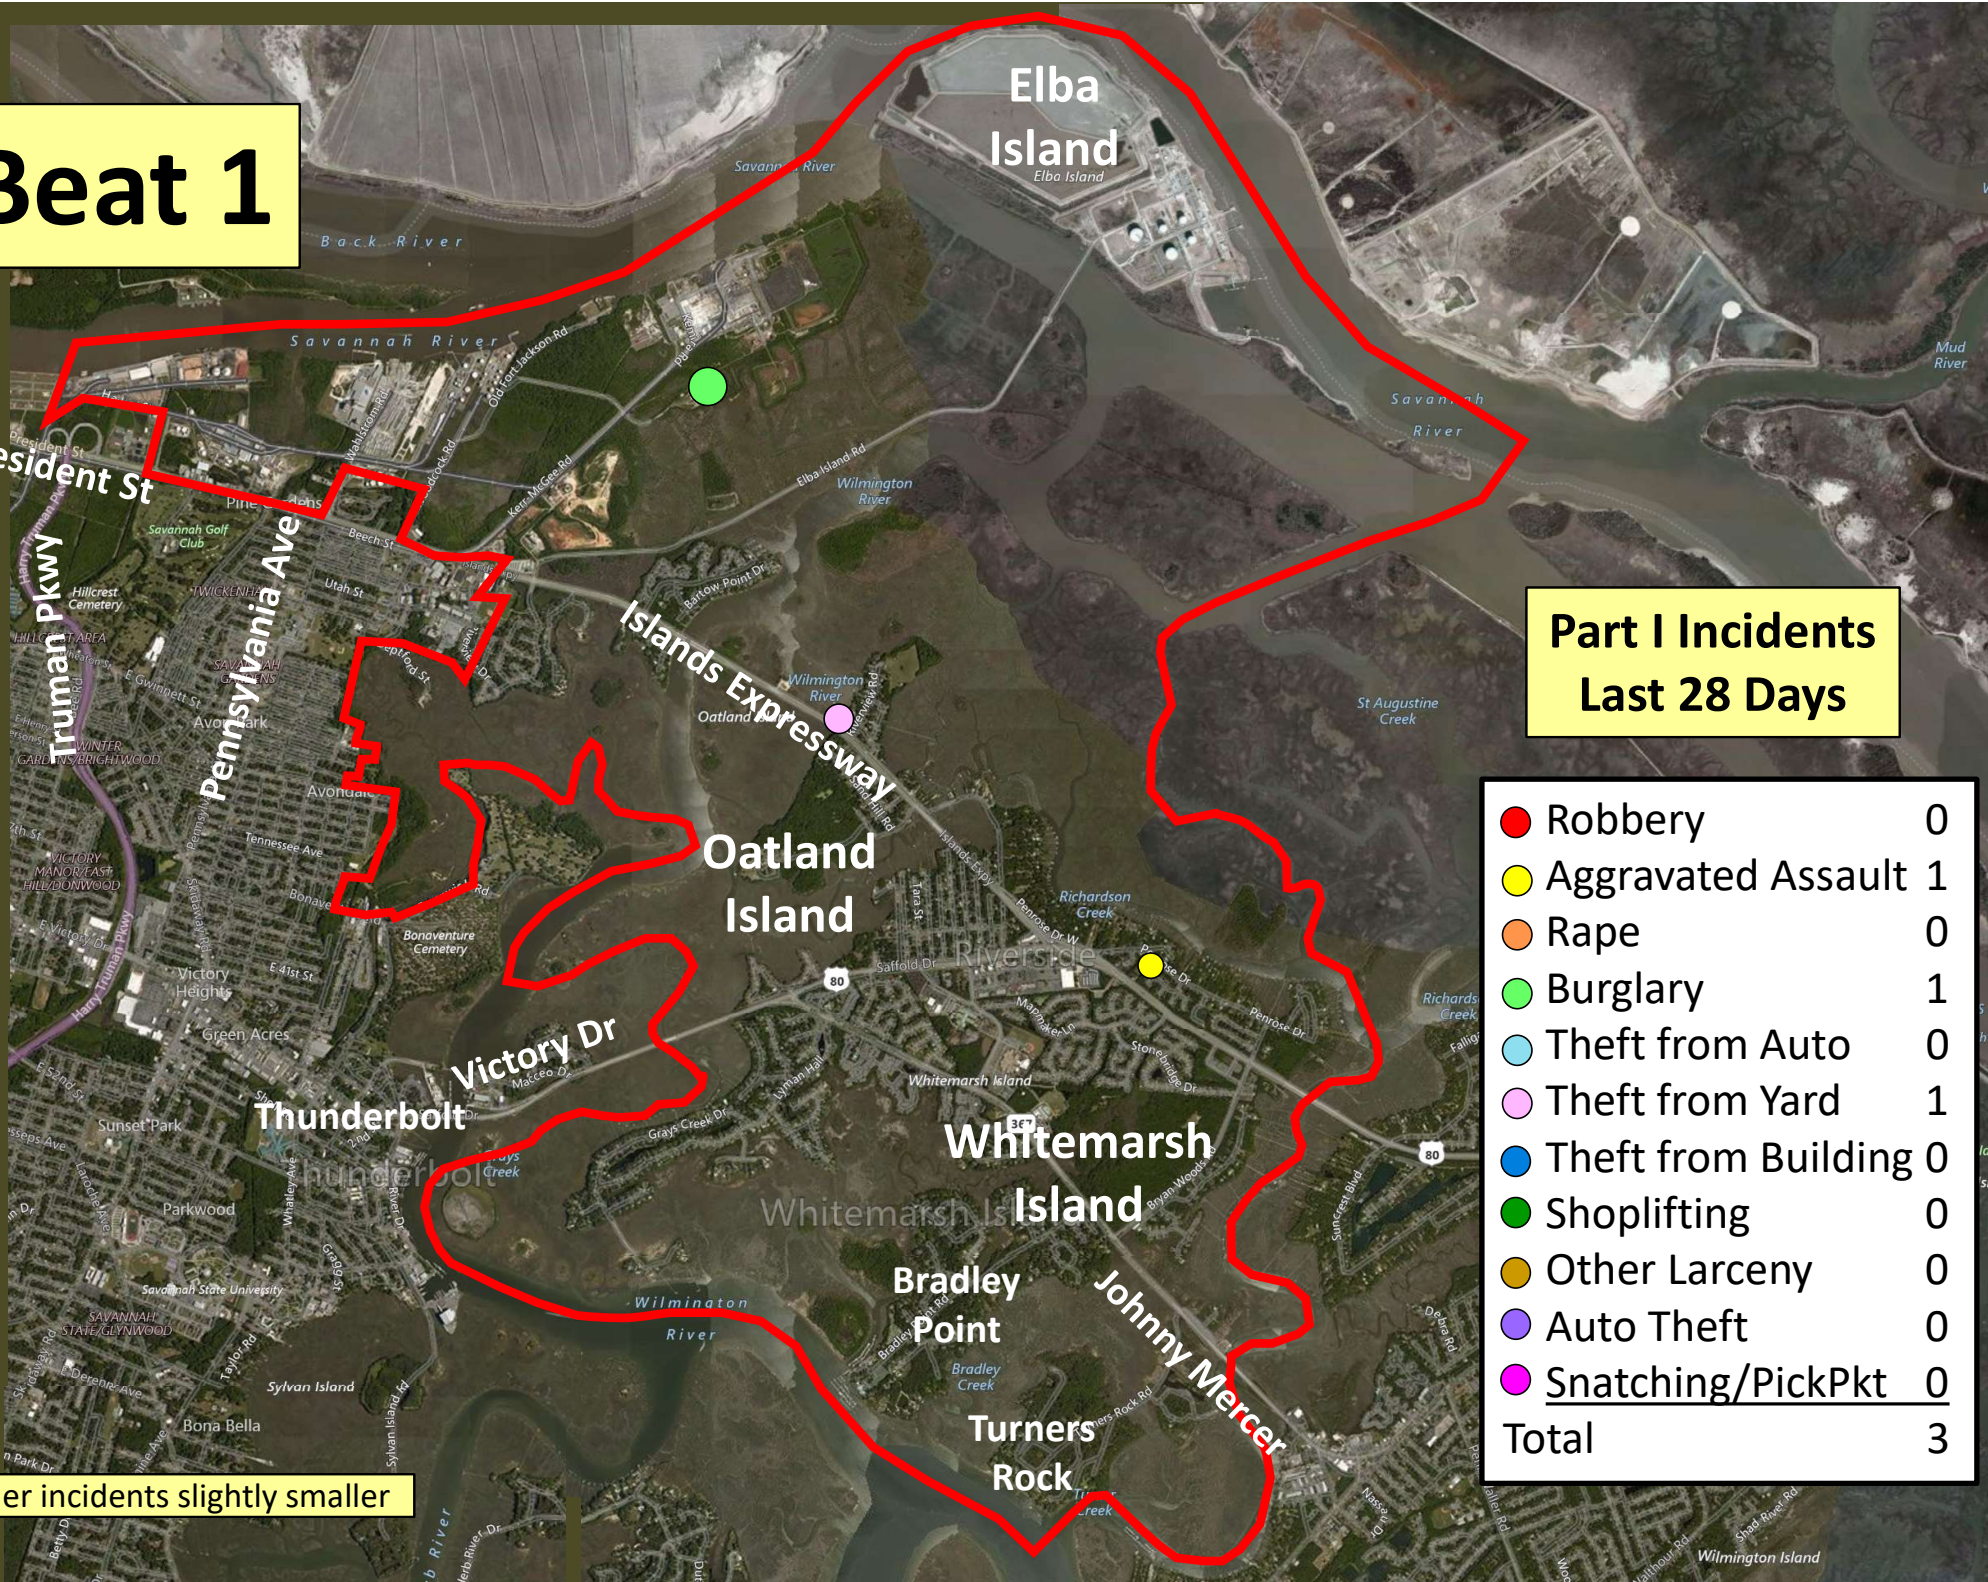

Beat 1

Part I Incidents Last 28 Days

● Robbery	0
● Aggravated Assault	1
● Rape	0
● Burglary	1
● Theft from Auto	0
● Theft from Yard	1
● Theft from Building	0
● Shoplifting	0
● Other Larceny	0
● Auto Theft	0
● Snatching/PickPkt	0
Total	3

Older incidents slightly smaller

Beat 2

Part I Incidents
Last 28 Days

Older incidents slightly smaller

Beat 3

● Robbery	0
● Aggravated Assault	1
● Rape	0
● Burglary	0
● Theft from Auto	2
● Theft from Yard	0
● Theft from Building	0
● Shoplifting	1
● Other Larceny	1
● Auto Theft	1
Total	6

Part I Incidents Last 28 Days

Older incidents slightly smaller

Beat 4

Part I Incidents
Last 28 Days

● Robbery	0
● Aggravated Assault	0
● Rape	0
● Burglary	0
● Theft from Auto	6
● Theft from Yard	0
● Theft from Building	0
● Shoplifting	7
● Other Larceny	1
● Auto Theft	0
Total	14