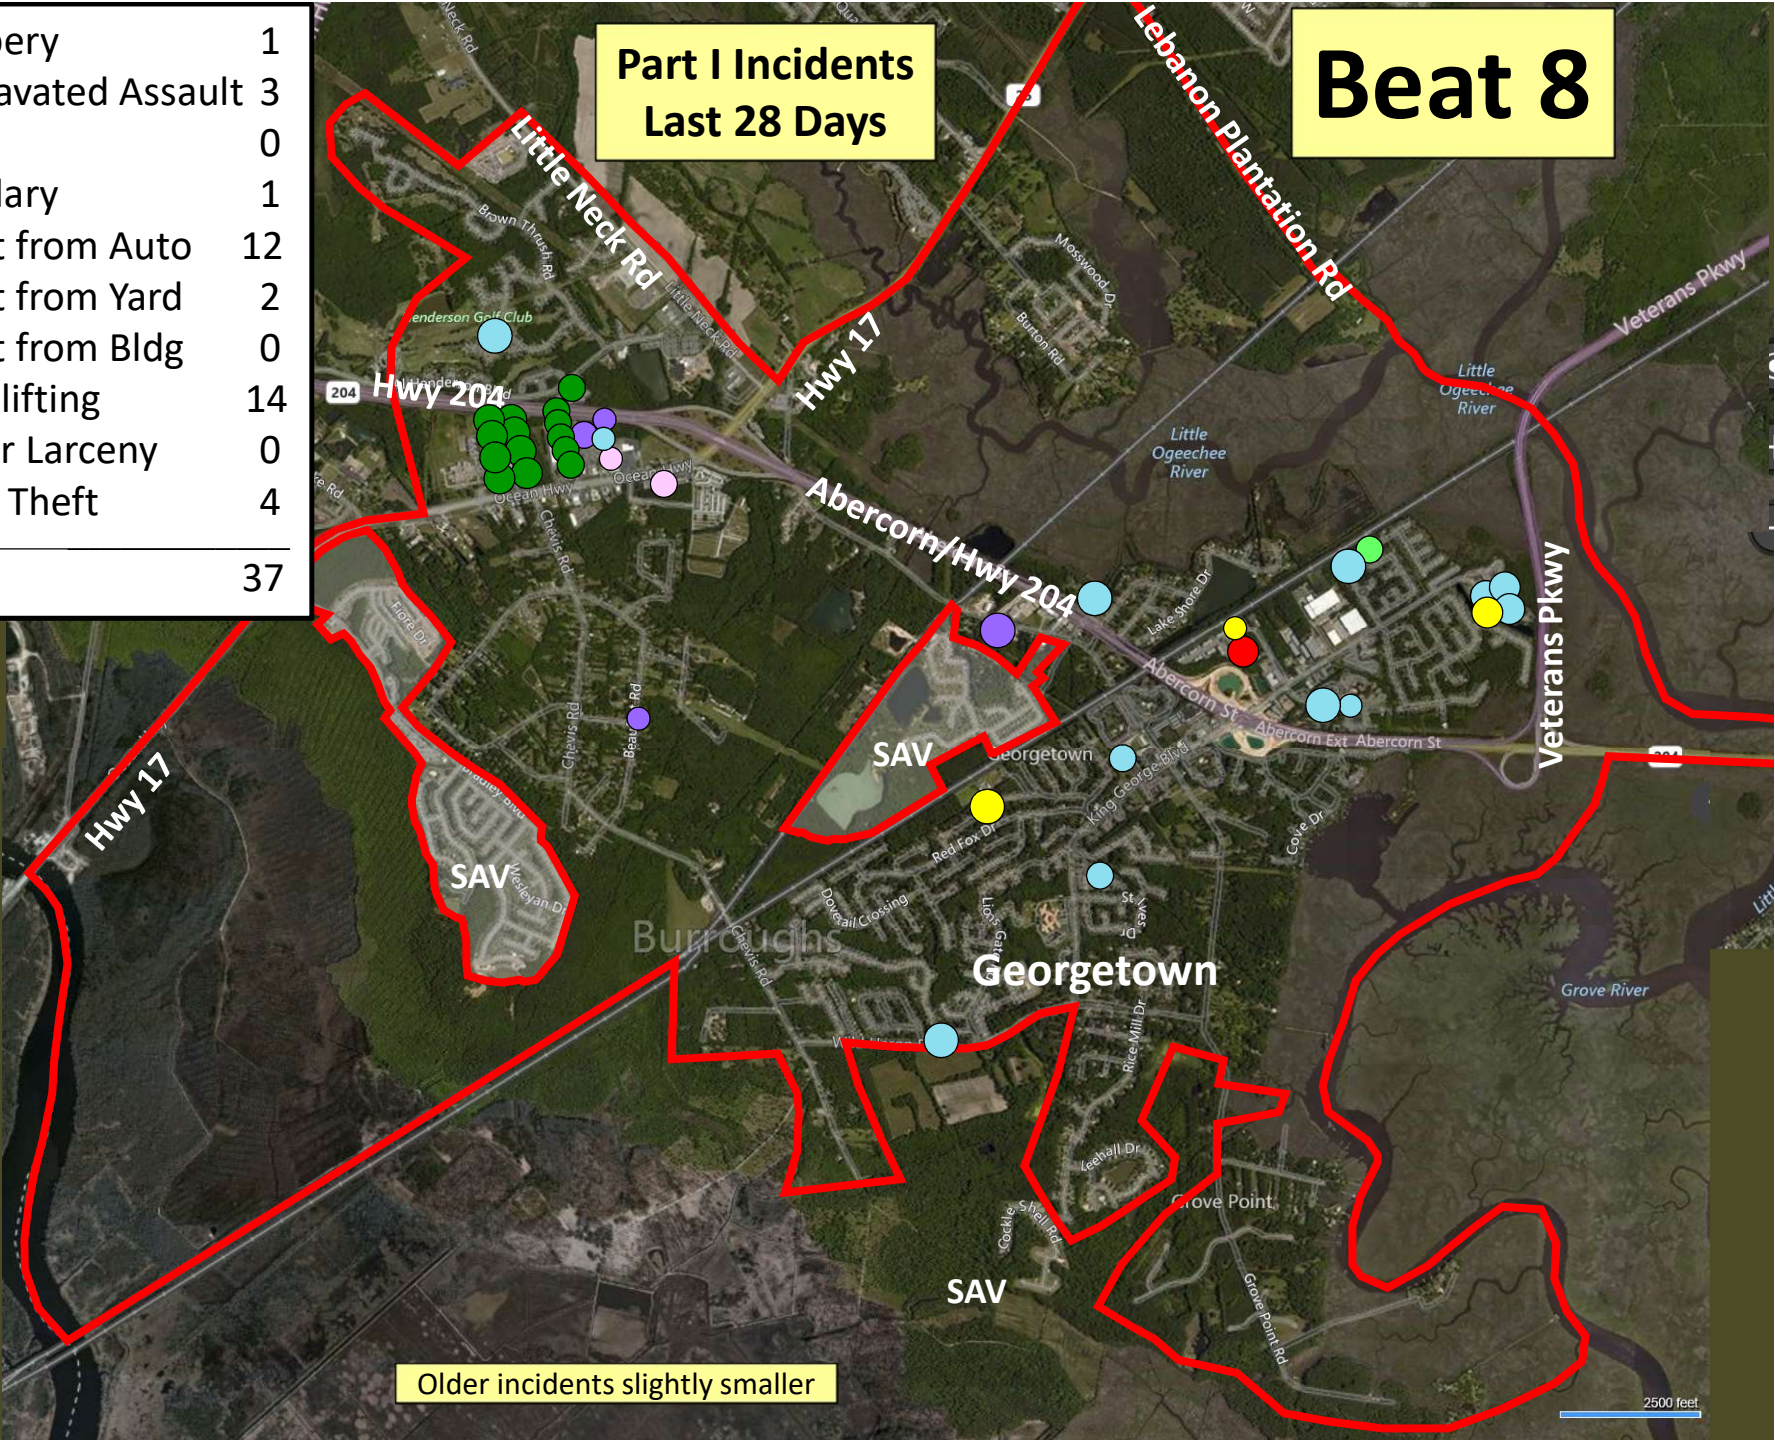

Older incidents slightly smaller

Beat 7

Part I Incidents
Last 28 Days

● Robbery	0
● Aggravated Assault	3
● Rape	1
● Burglary	3
● Theft from Auto	23
● Theft from Yard	2
● Theft from Building	0
● Shoplifting	2
● Other Larceny	1
● Auto Theft	4
● Snatching/PickPkt	1
Total	40

Older incidents slightly smaller

● Robbery	1
● Aggravated Assault	3
● Rape	0
● Burglary	1
● Theft from Auto	12
● Theft from Yard	2
● Theft from Bldg	0
● Shoplifting	14
● Other Larceny	0
● Auto Theft	4
Total	37

**Part I Incidents
Last 28 Days**

Beat 8

Older incidents slightly smaller

2500 feet

Beat 9

Part I Incidents Last 28 Days

Note: The Enclave subdivision is now in Beat 7

● Robbery	0
● Aggravated Assault	6
● Rape	0
● Burglary	4
● Theft from Auto	14
● Theft from Yard	2
● Theft from Building	2
● Shoplifting	0
● Other Larceny	0
● Auto Theft	2
● Snatching/PickPkt	1
Total	31