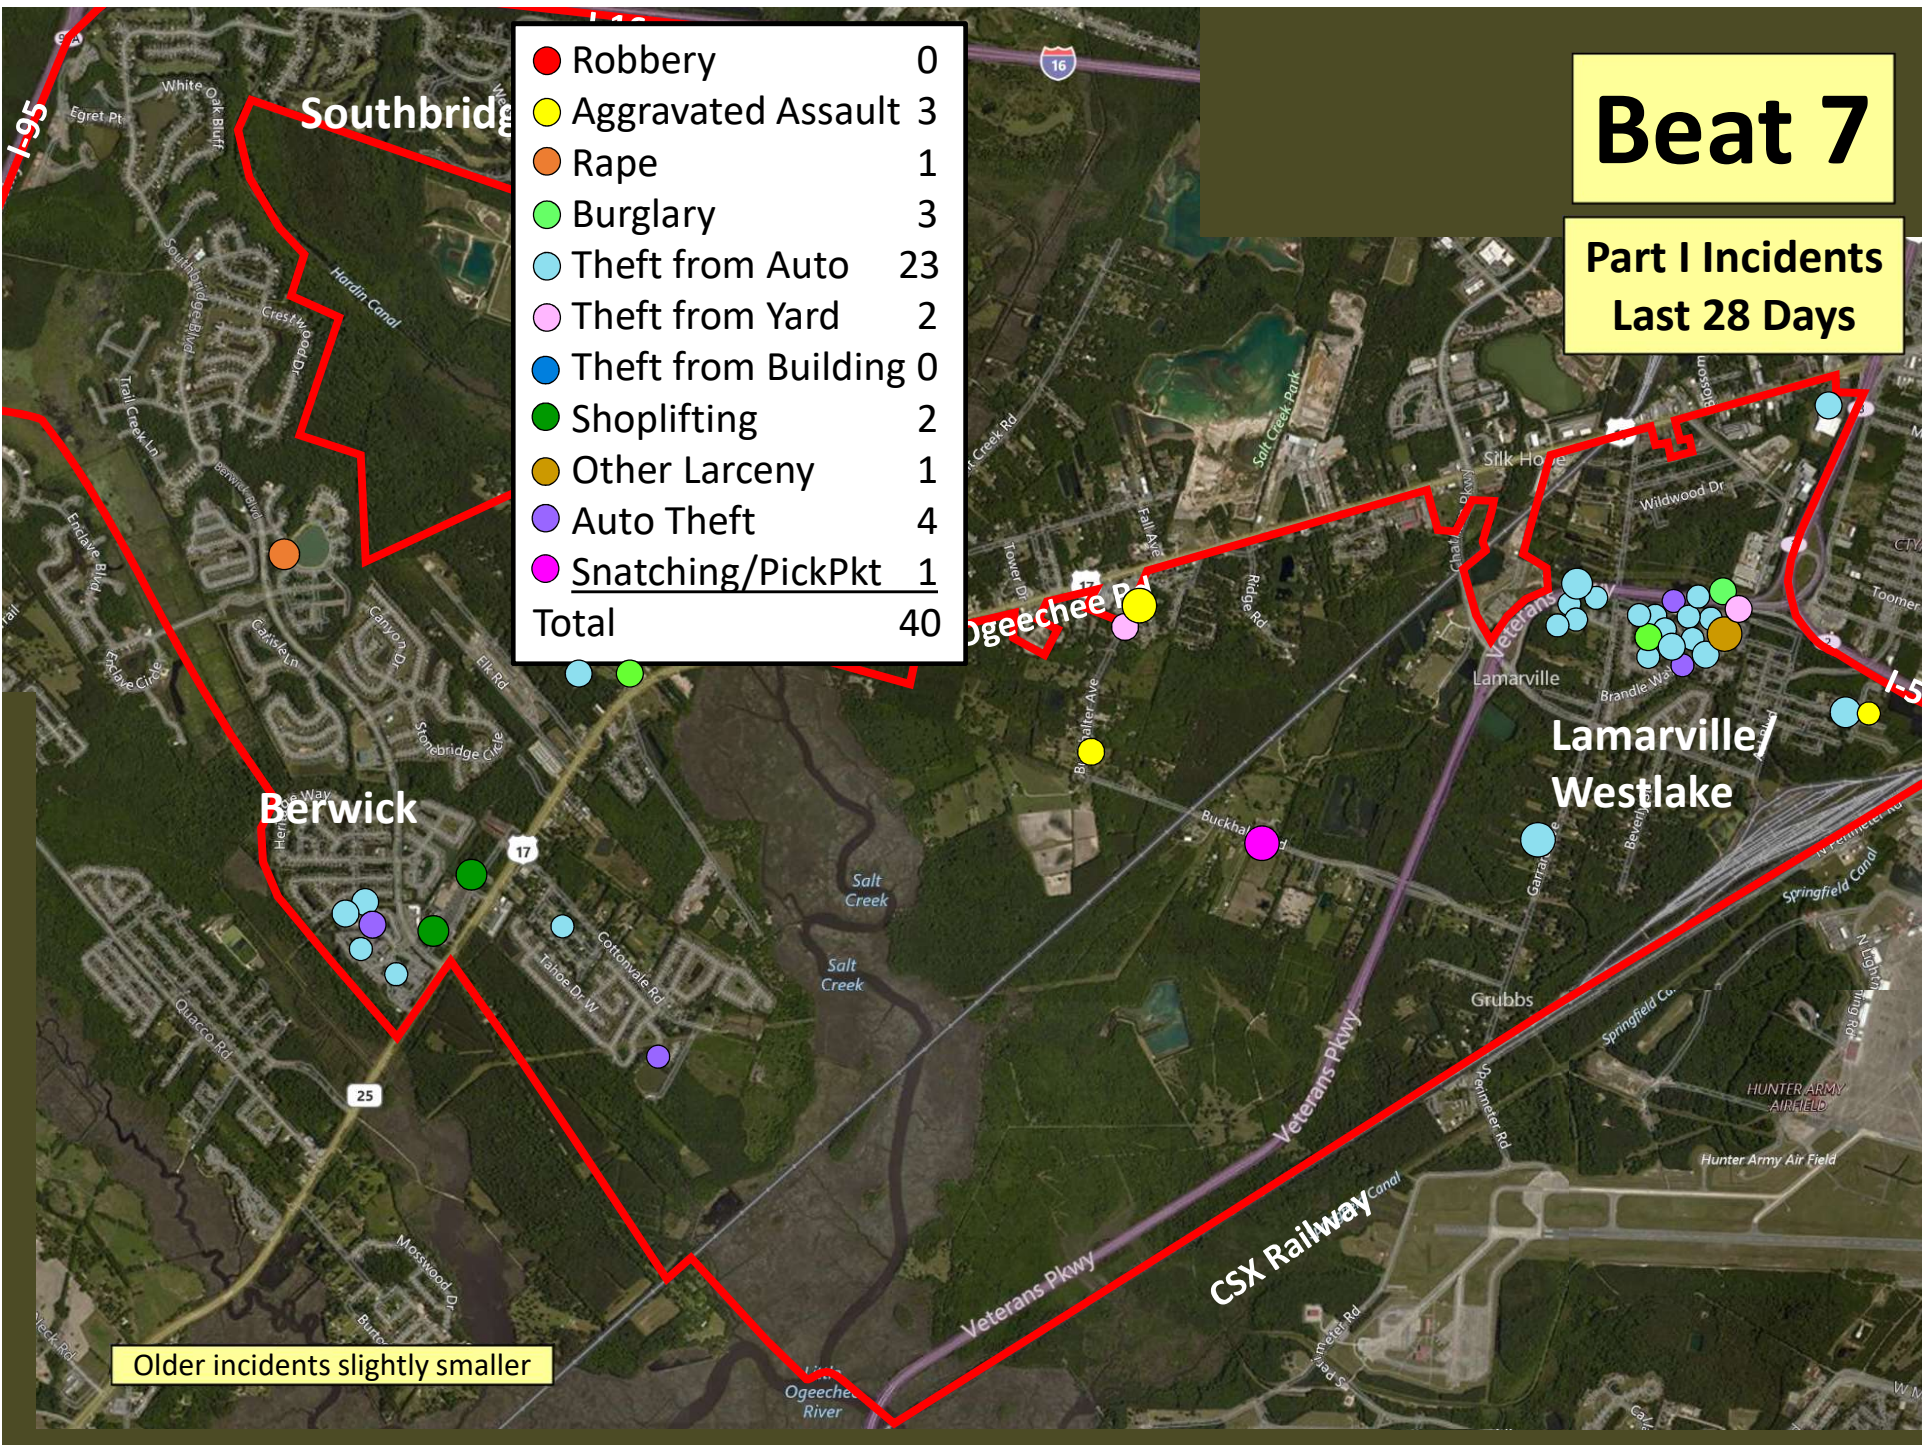

**Part I Incidents
Last 28 Days**

Older incidents slightly smaller

Beat 6

Part I Incidents
Last 28 Days

● Robbery	0
● Aggravated Assault	0
● Rape	0
● Burglary	0
● Theft from Auto	0
● Theft from Yard	0
● Theft from Building	0
● Shoplifting	0
● Other Larceny	0
● Auto Theft	0
● Snatching/PickPkt	0
Total	0

Older incidents slightly smaller

Beat 7

Part I Incidents
Last 28 Days

● Robbery	0
● Aggravated Assault	3
● Rape	1
● Burglary	3
● Theft from Auto	23
● Theft from Yard	2
● Theft from Building	0
● Shoplifting	2
● Other Larceny	1
● Auto Theft	4
● Snatching/PickPkt	1
Total	40

**Part I Incidents
Last 28 Days**

Beat 8

Older incidents slightly smaller

2500 feet

Beat 9

Part I Incidents Last 28 Days

Note: The Enclave subdivision is now in Beat 7

● Robbery	0
● Aggravated Assault	6
● Rape	0
● Burglary	4
● Theft from Auto	14
● Theft from Yard	2
● Theft from Building	2
● Shoplifting	0
● Other Larceny	0
● Auto Theft	2
● Snatching/PickPkt	1
Total	31