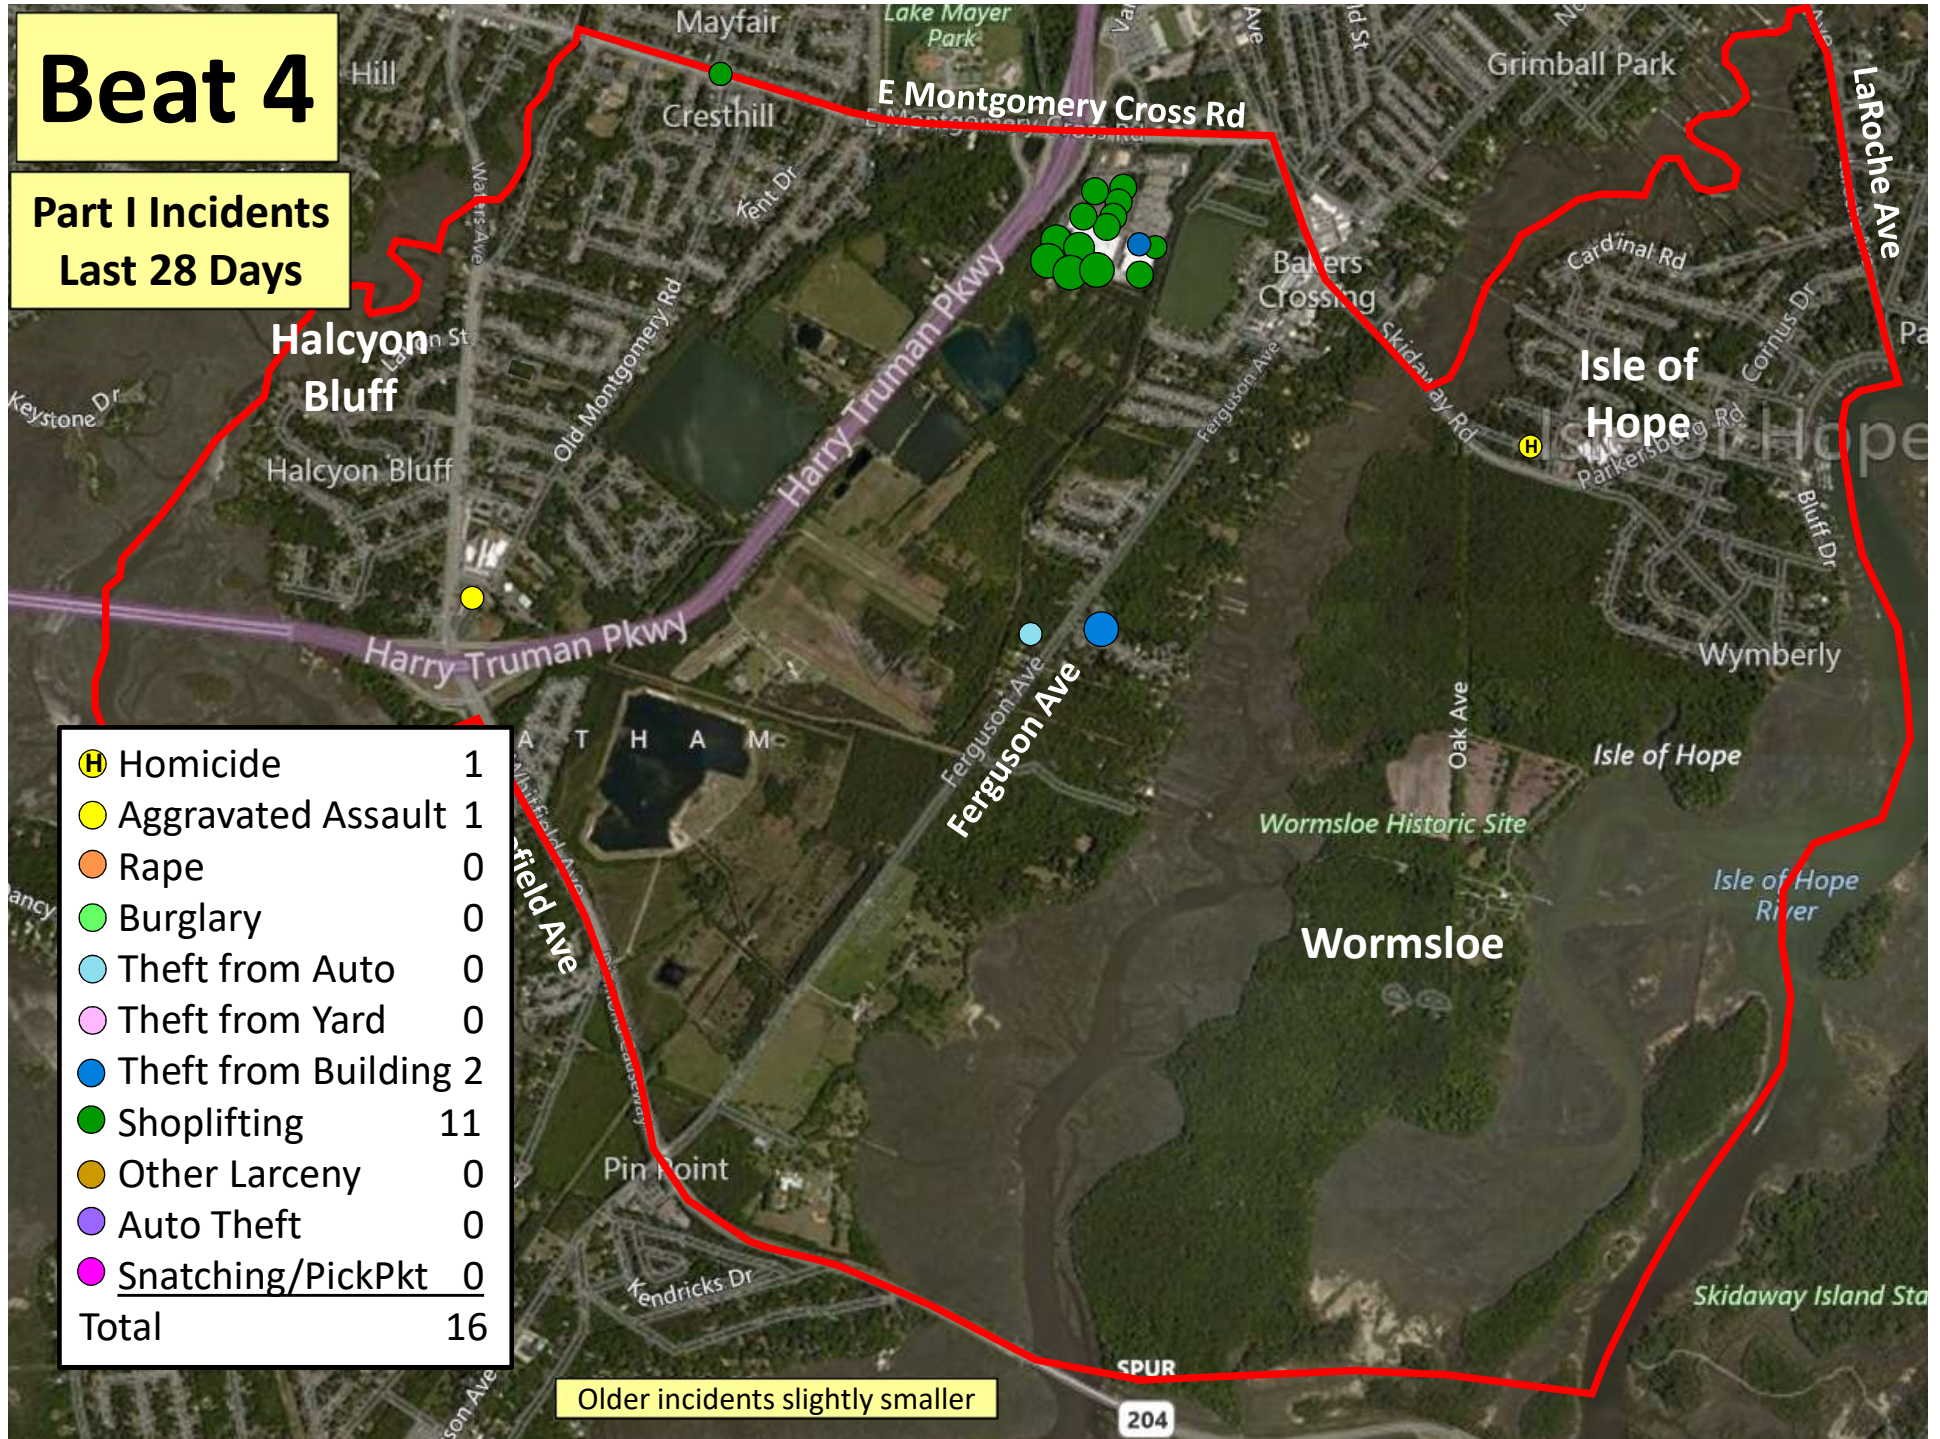

Older incidents slightly smaller

Beat 2

Part I Incidents
Last 28 Days

Older incidents slightly smaller

Beat 3

● Robbery	0
● Aggravated Assault	1
● Rape	0
● Burglary	0
● Theft from Auto	3
● Theft from Yard	0
● Theft from Building	0
● Shoplifting	0
● Other Larceny	0
● Auto Theft	0
● Snatching/PickPkt	0
Total	4

Part I Incidents Last 28 Days

Older incidents slightly smaller

Beat 4

Part I Incidents
Last 28 Days

Homicide	1
Aggravated Assault	1
Rape	0
Burglary	0
Theft from Auto	0
Theft from Yard	0
Theft from Building	2
Shoplifting	11
Other Larceny	0
Auto Theft	0
Snatching/PickPkt	0
Total	16