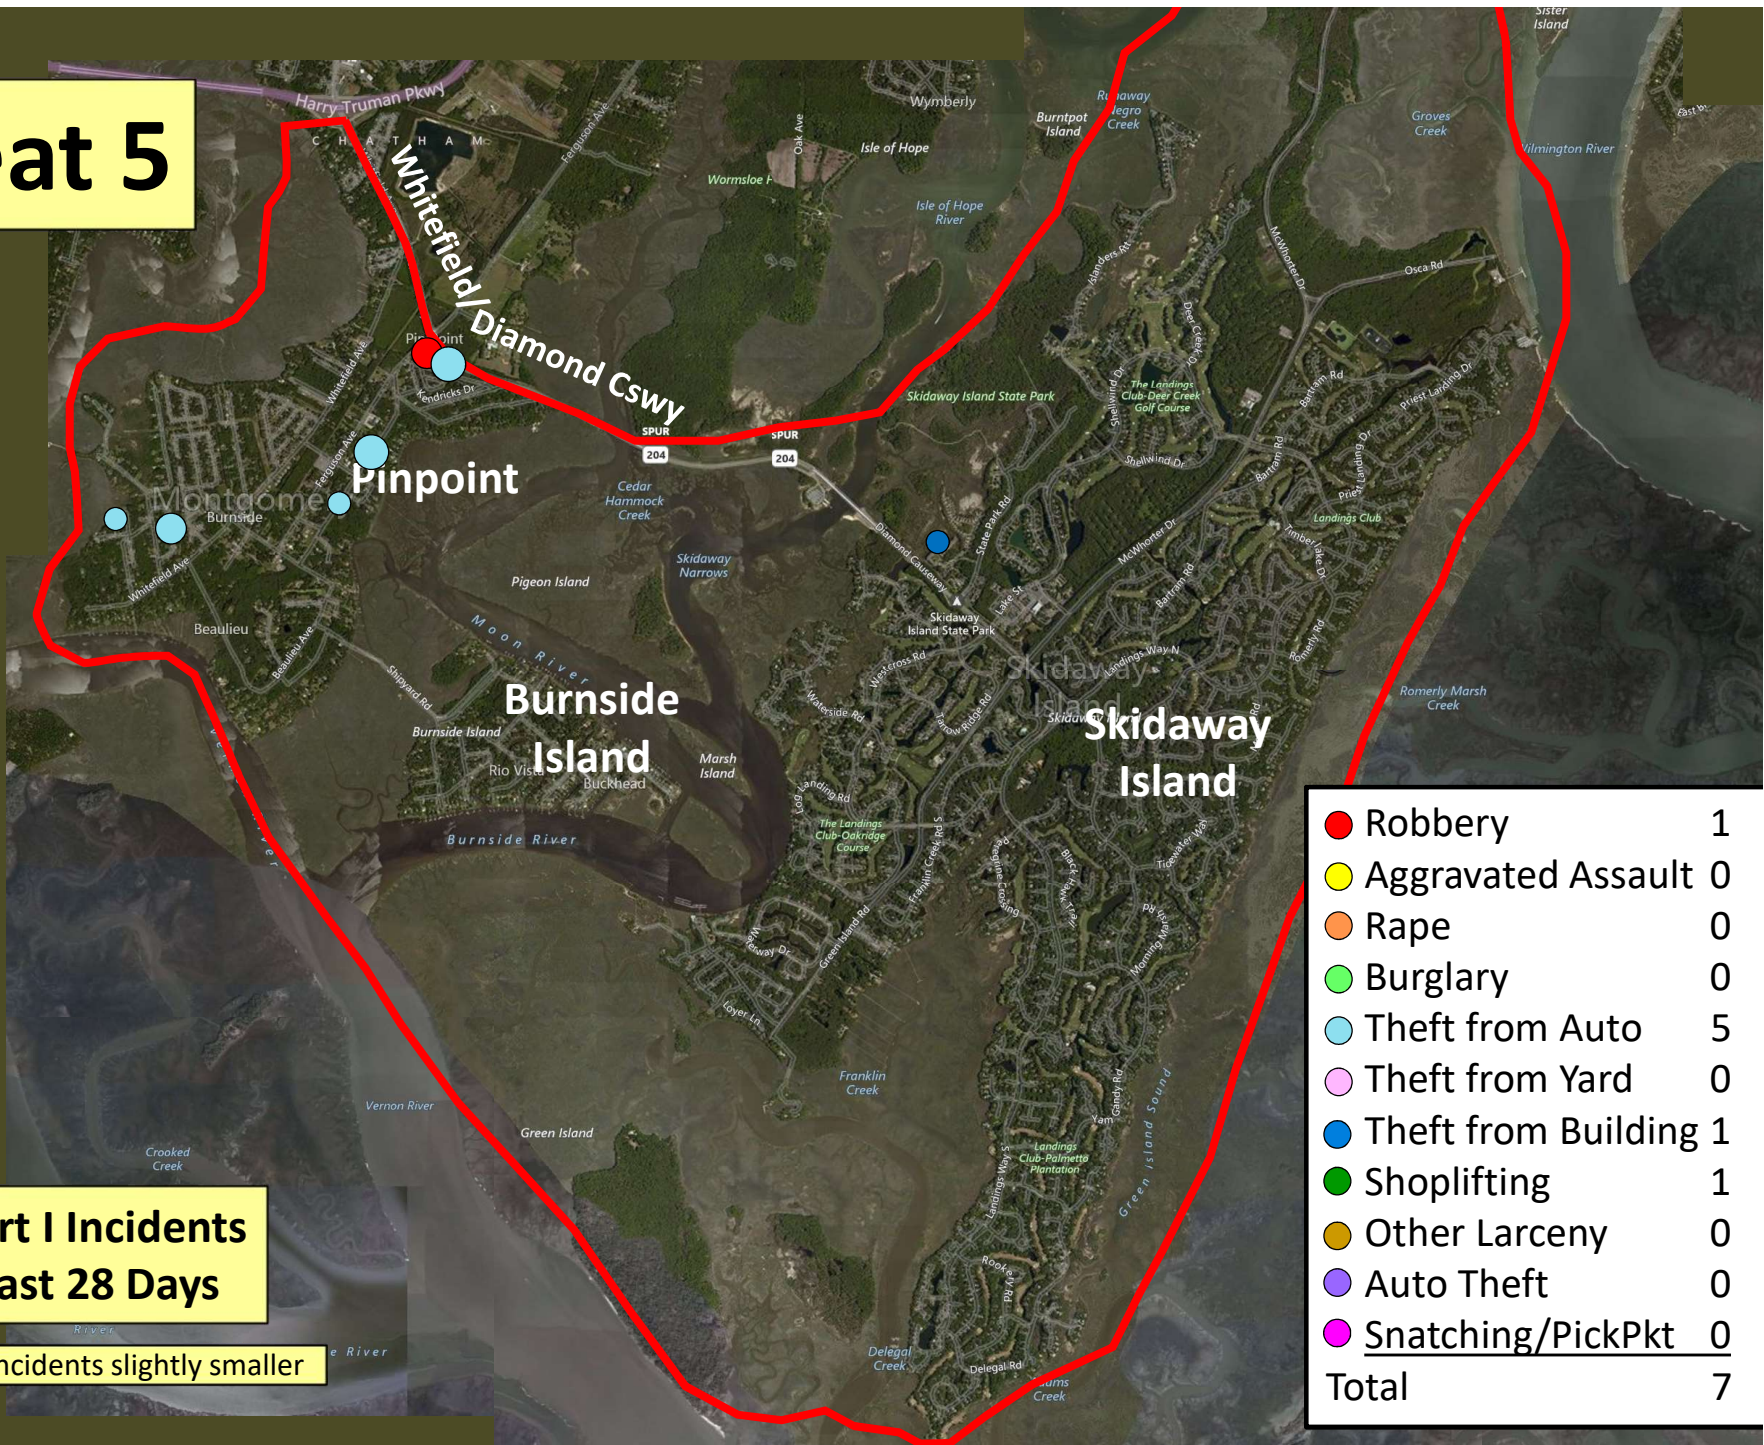

Beat 5

● Robbery	1
● Aggravated Assault	0
● Rape	0
● Burglary	0
● Theft from Auto	5
● Theft from Yard	0
● Theft from Building	1
● Shoplifting	1
● Other Larceny	0
● Auto Theft	0
● Snatching/PickPkt	0
Total	7

**Part I Incidents
Last 28 Days**

Older incidents slightly smaller