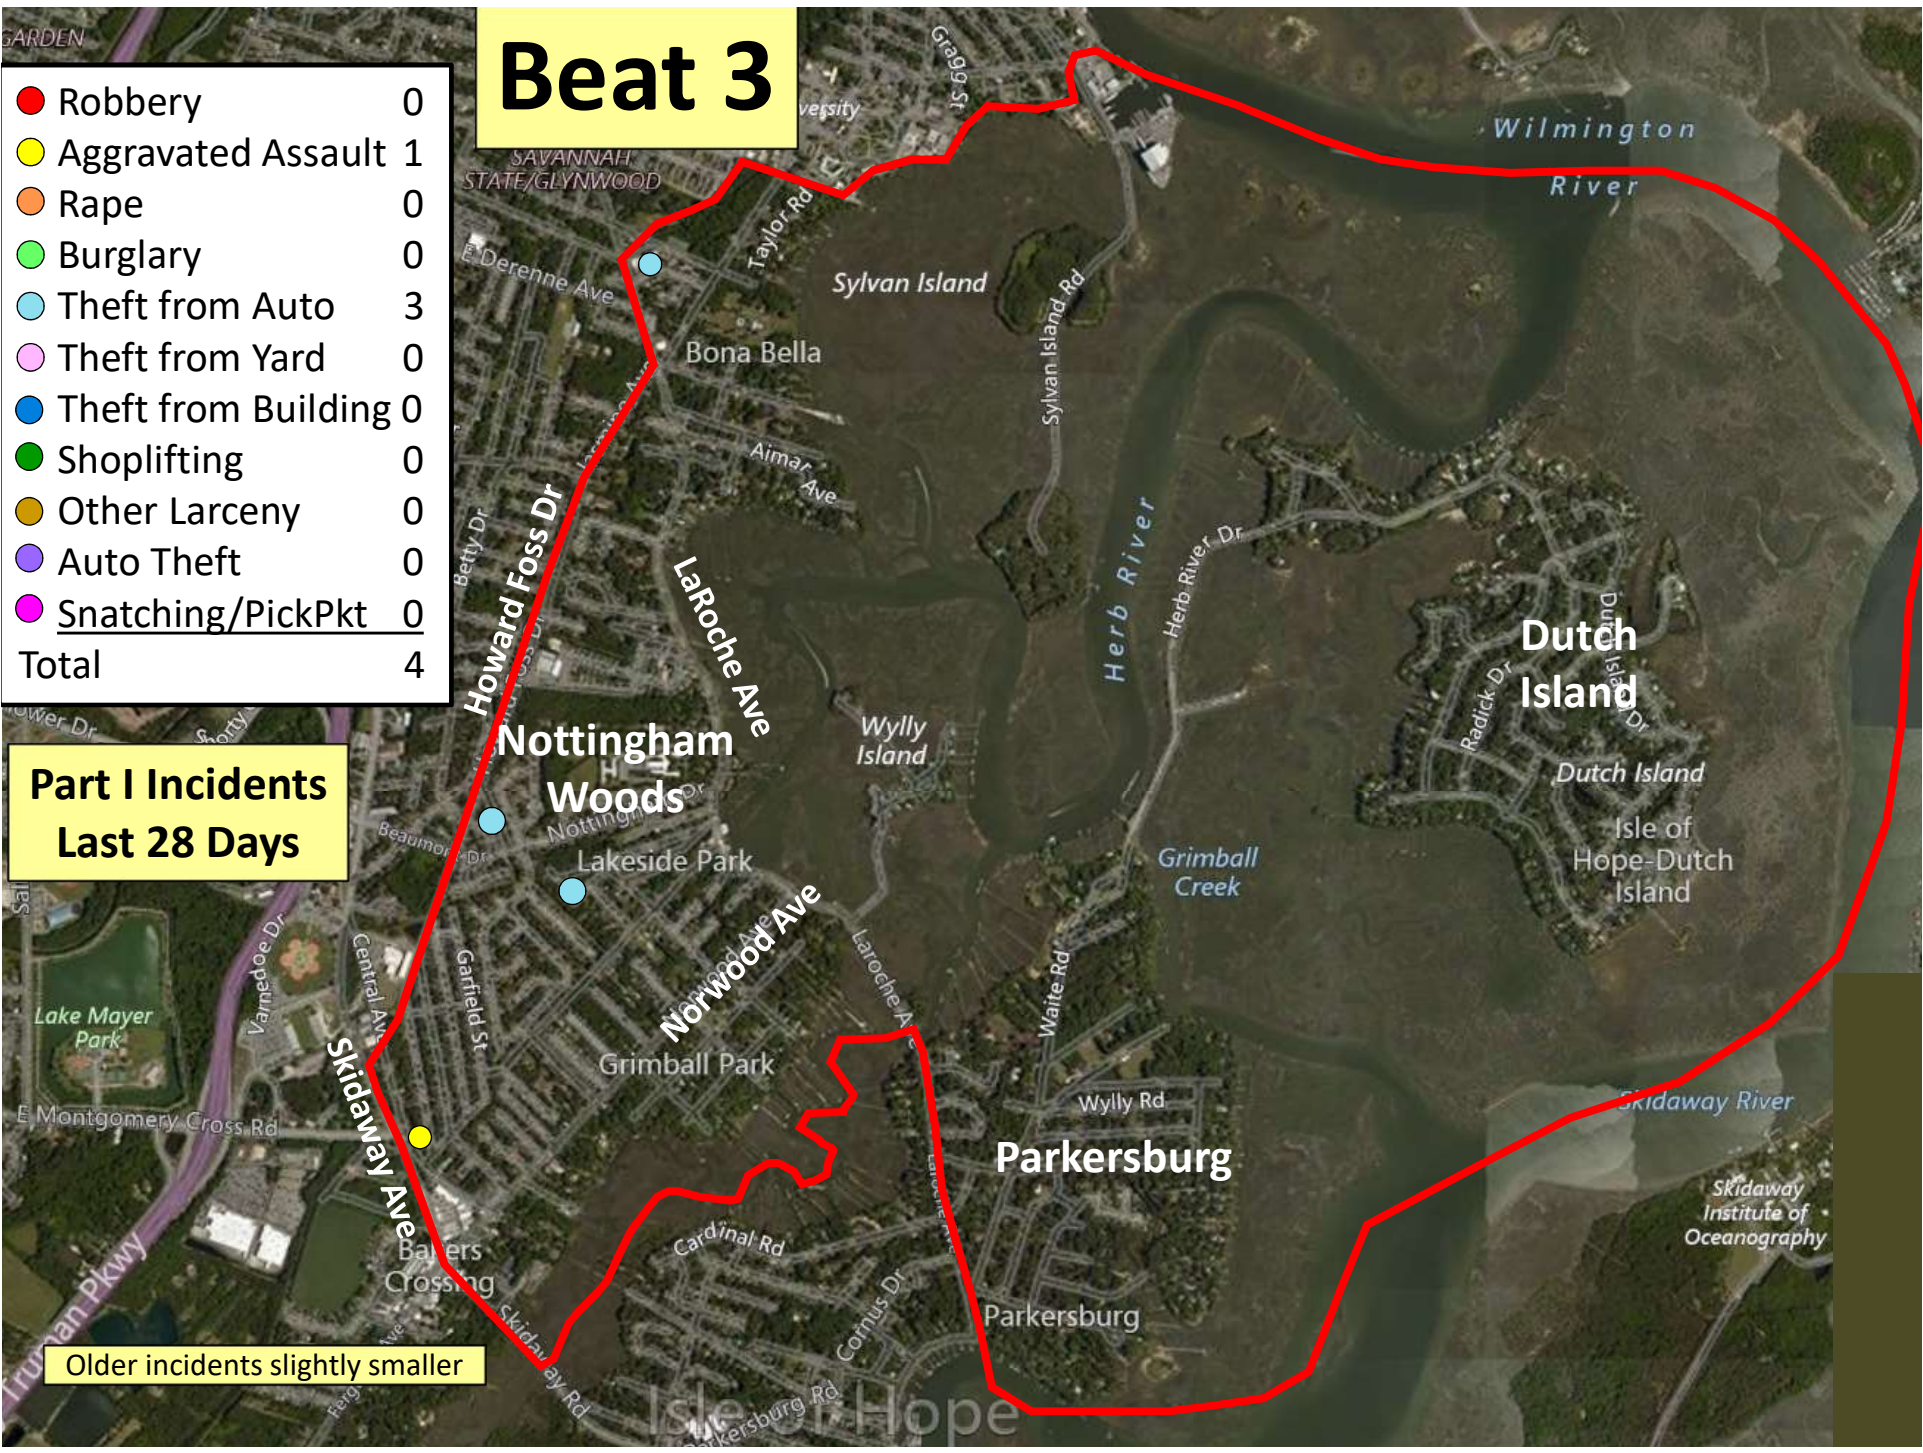

Older incidents slightly smaller

Beat 2

Part I Incidents
Last 28 Days

Older incidents slightly smaller

Beat 3

● Robbery	0
● Aggravated Assault	1
● Rape	0
● Burglary	0
● Theft from Auto	3
● Theft from Yard	0
● Theft from Building	0
● Shoplifting	0
● Other Larceny	0
● Auto Theft	0
● Snatching/PickPkt	0
Total	4

Part I Incidents Last 28 Days

Older incidents slightly smaller

Beat 4

Part I Incidents
Last 28 Days

Homicide	1
Aggravated Assault	1
Rape	0
Burglary	0
Theft from Auto	0
Theft from Yard	0
Theft from Building	2
Shoplifting	11
Other Larceny	0
Auto Theft	0
Snatching/PickPkt	0
Total	16