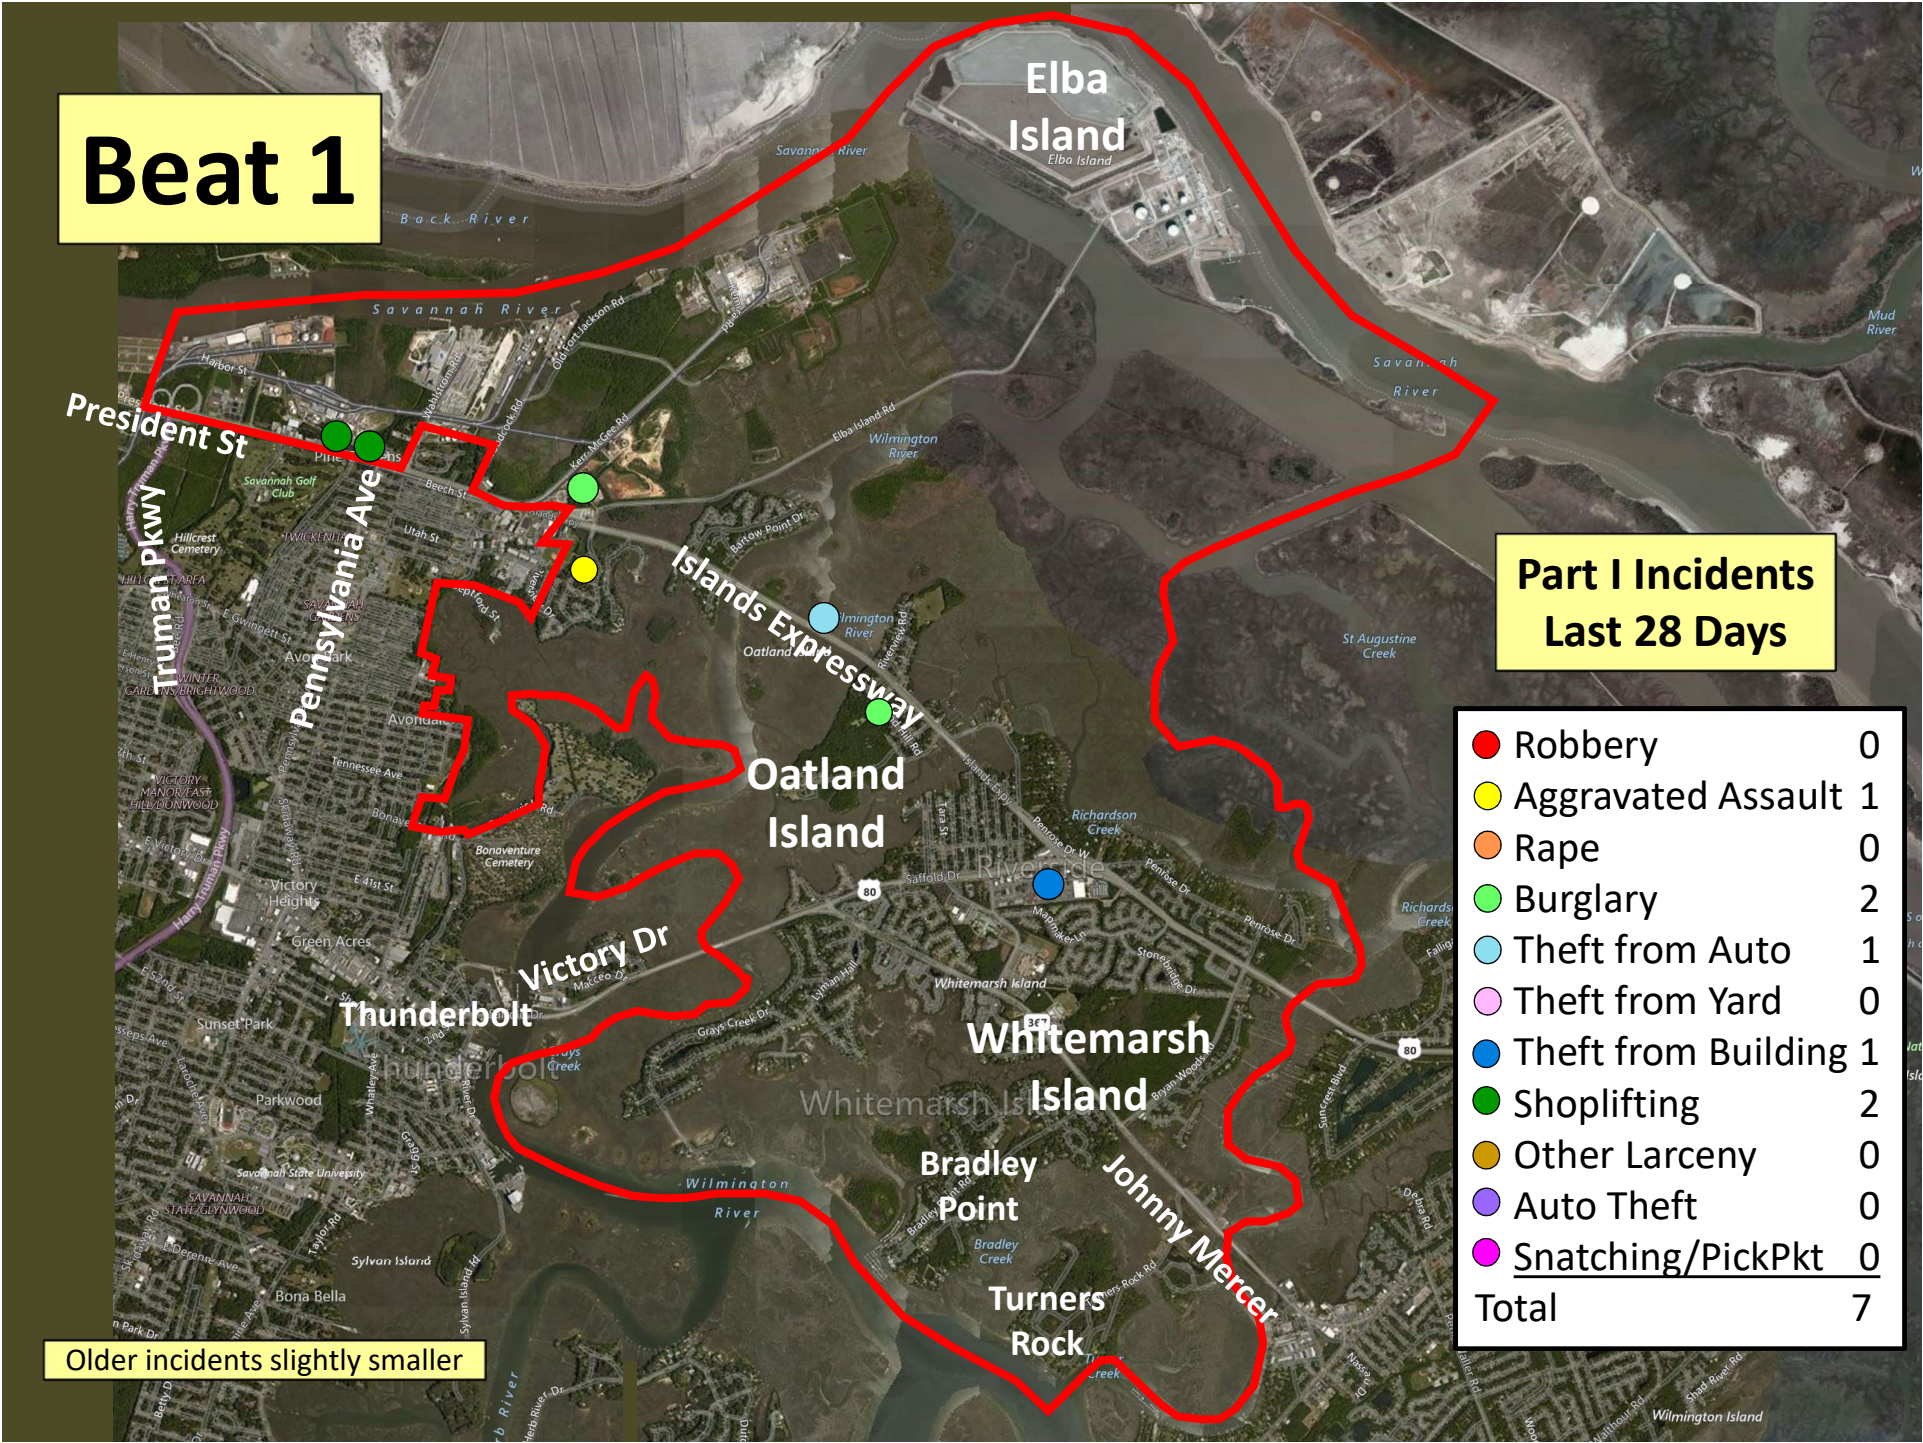

Beat 1

Part I Incidents Last 28 Days

● Robbery	0
● Aggravated Assault	1
● Rape	0
● Burglary	2
● Theft from Auto	1
● Theft from Yard	0
● Theft from Building	1
● Shoplifting	2
● Other Larceny	0
● Auto Theft	0
● Snatching/PickPkt	0
Total	7

Older incidents slightly smaller

Beat 2

Part I Incidents
Last 28 Days

Older incidents slightly smaller

Beat 3

● Robbery	0
● Aggravated Assault	1
● Rape	0
● Burglary	0
● Theft from Auto	3
● Theft from Yard	0
● Theft from Building	0
● Shoplifting	0
● Other Larceny	0
● Auto Theft	0
● Snatching/PickPkt	0
Total	4

Part I Incidents Last 28 Days

Older incidents slightly smaller

Beat 4

Part I Incidents
Last 28 Days

Homicide	1
Aggravated Assault	1
Rape	0
Burglary	0
Theft from Auto	0
Theft from Yard	0
Theft from Building	2
Shoplifting	11
Other Larceny	0
Auto Theft	0
Snatching/PickPkt	0
Total	16

**Part I Incidents
Last 28 Days**

Beat 8

Older incidents slightly smaller

2500 feet

Beat 9

Part I Incidents Last 28 Days

Note: The Enclave subdivision is now in Beat 7

● Robbery	0
● Aggravated Assault	6
● Rape	0
● Burglary	4
● Theft from Auto	14
● Theft from Yard	2
● Theft from Building	2
● Shoplifting	0
● Other Larceny	0
● Auto Theft	2
● Snatching/PickPkt	1
Total	31