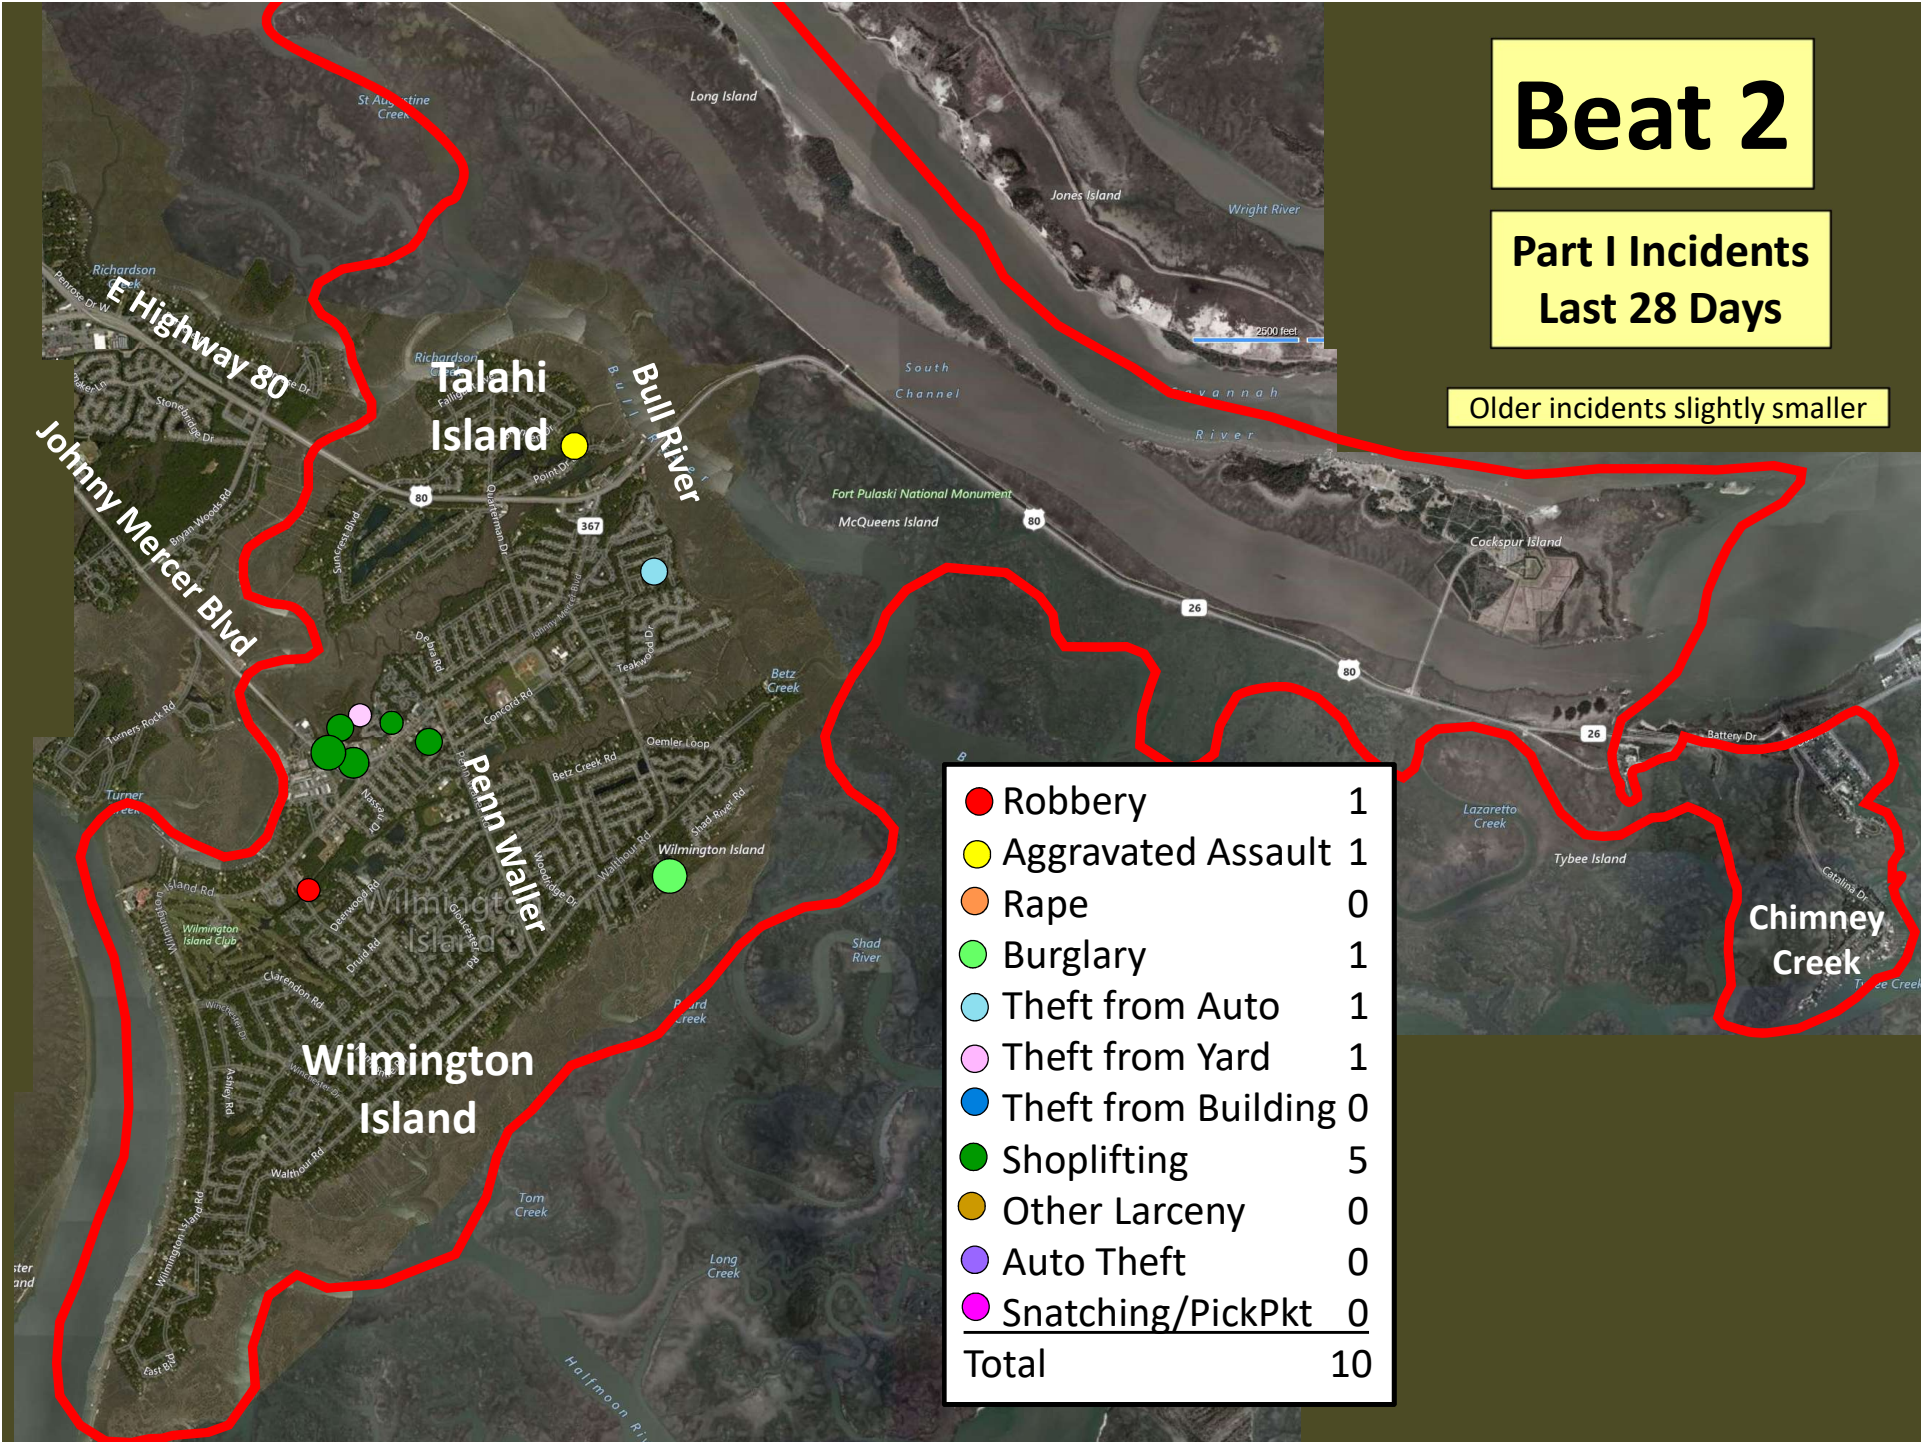

Beat 1

Part I Incidents Last 28 Days

● Robbery	0
● Aggravated Assault	1
● Rape	0
● Burglary	2
● Theft from Auto	1
● Theft from Yard	0
● Theft from Building	1
● Shoplifting	2
● Other Larceny	0
● Auto Theft	0
● Snatching/PickPkt	0
Total	7

Older incidents slightly smaller

Beat 2

Part I Incidents
Last 28 Days

Older incidents slightly smaller

Beat 3

● Robbery	0
● Aggravated Assault	1
● Rape	0
● Burglary	0
● Theft from Auto	3
● Theft from Yard	0
● Theft from Building	0
● Shoplifting	0
● Other Larceny	0
● Auto Theft	0
● Snatching/PickPkt	0
Total	4

Part I Incidents Last 28 Days

Older incidents slightly smaller

Beat 4

Part I Incidents
Last 28 Days

Homicide	1
Aggravated Assault	1
Rape	0
Burglary	0
Theft from Auto	0
Theft from Yard	0
Theft from Building	2
Shoplifting	11
Other Larceny	0
Auto Theft	0
Snatching/PickPkt	0
Total	16

**Part I Incidents
Last 28 Days**

Beat 8

Older incidents slightly smaller

2500 feet

Beat 9

Part I Incidents Last 28 Days

Note: The Enclave subdivision is now in Beat 7

● Robbery	0
● Aggravated Assault	6
● Rape	0
● Burglary	4
● Theft from Auto	14
● Theft from Yard	2
● Theft from Building	2
● Shoplifting	0
● Other Larceny	0
● Auto Theft	2
● Snatching/PickPkt	1
Total	31