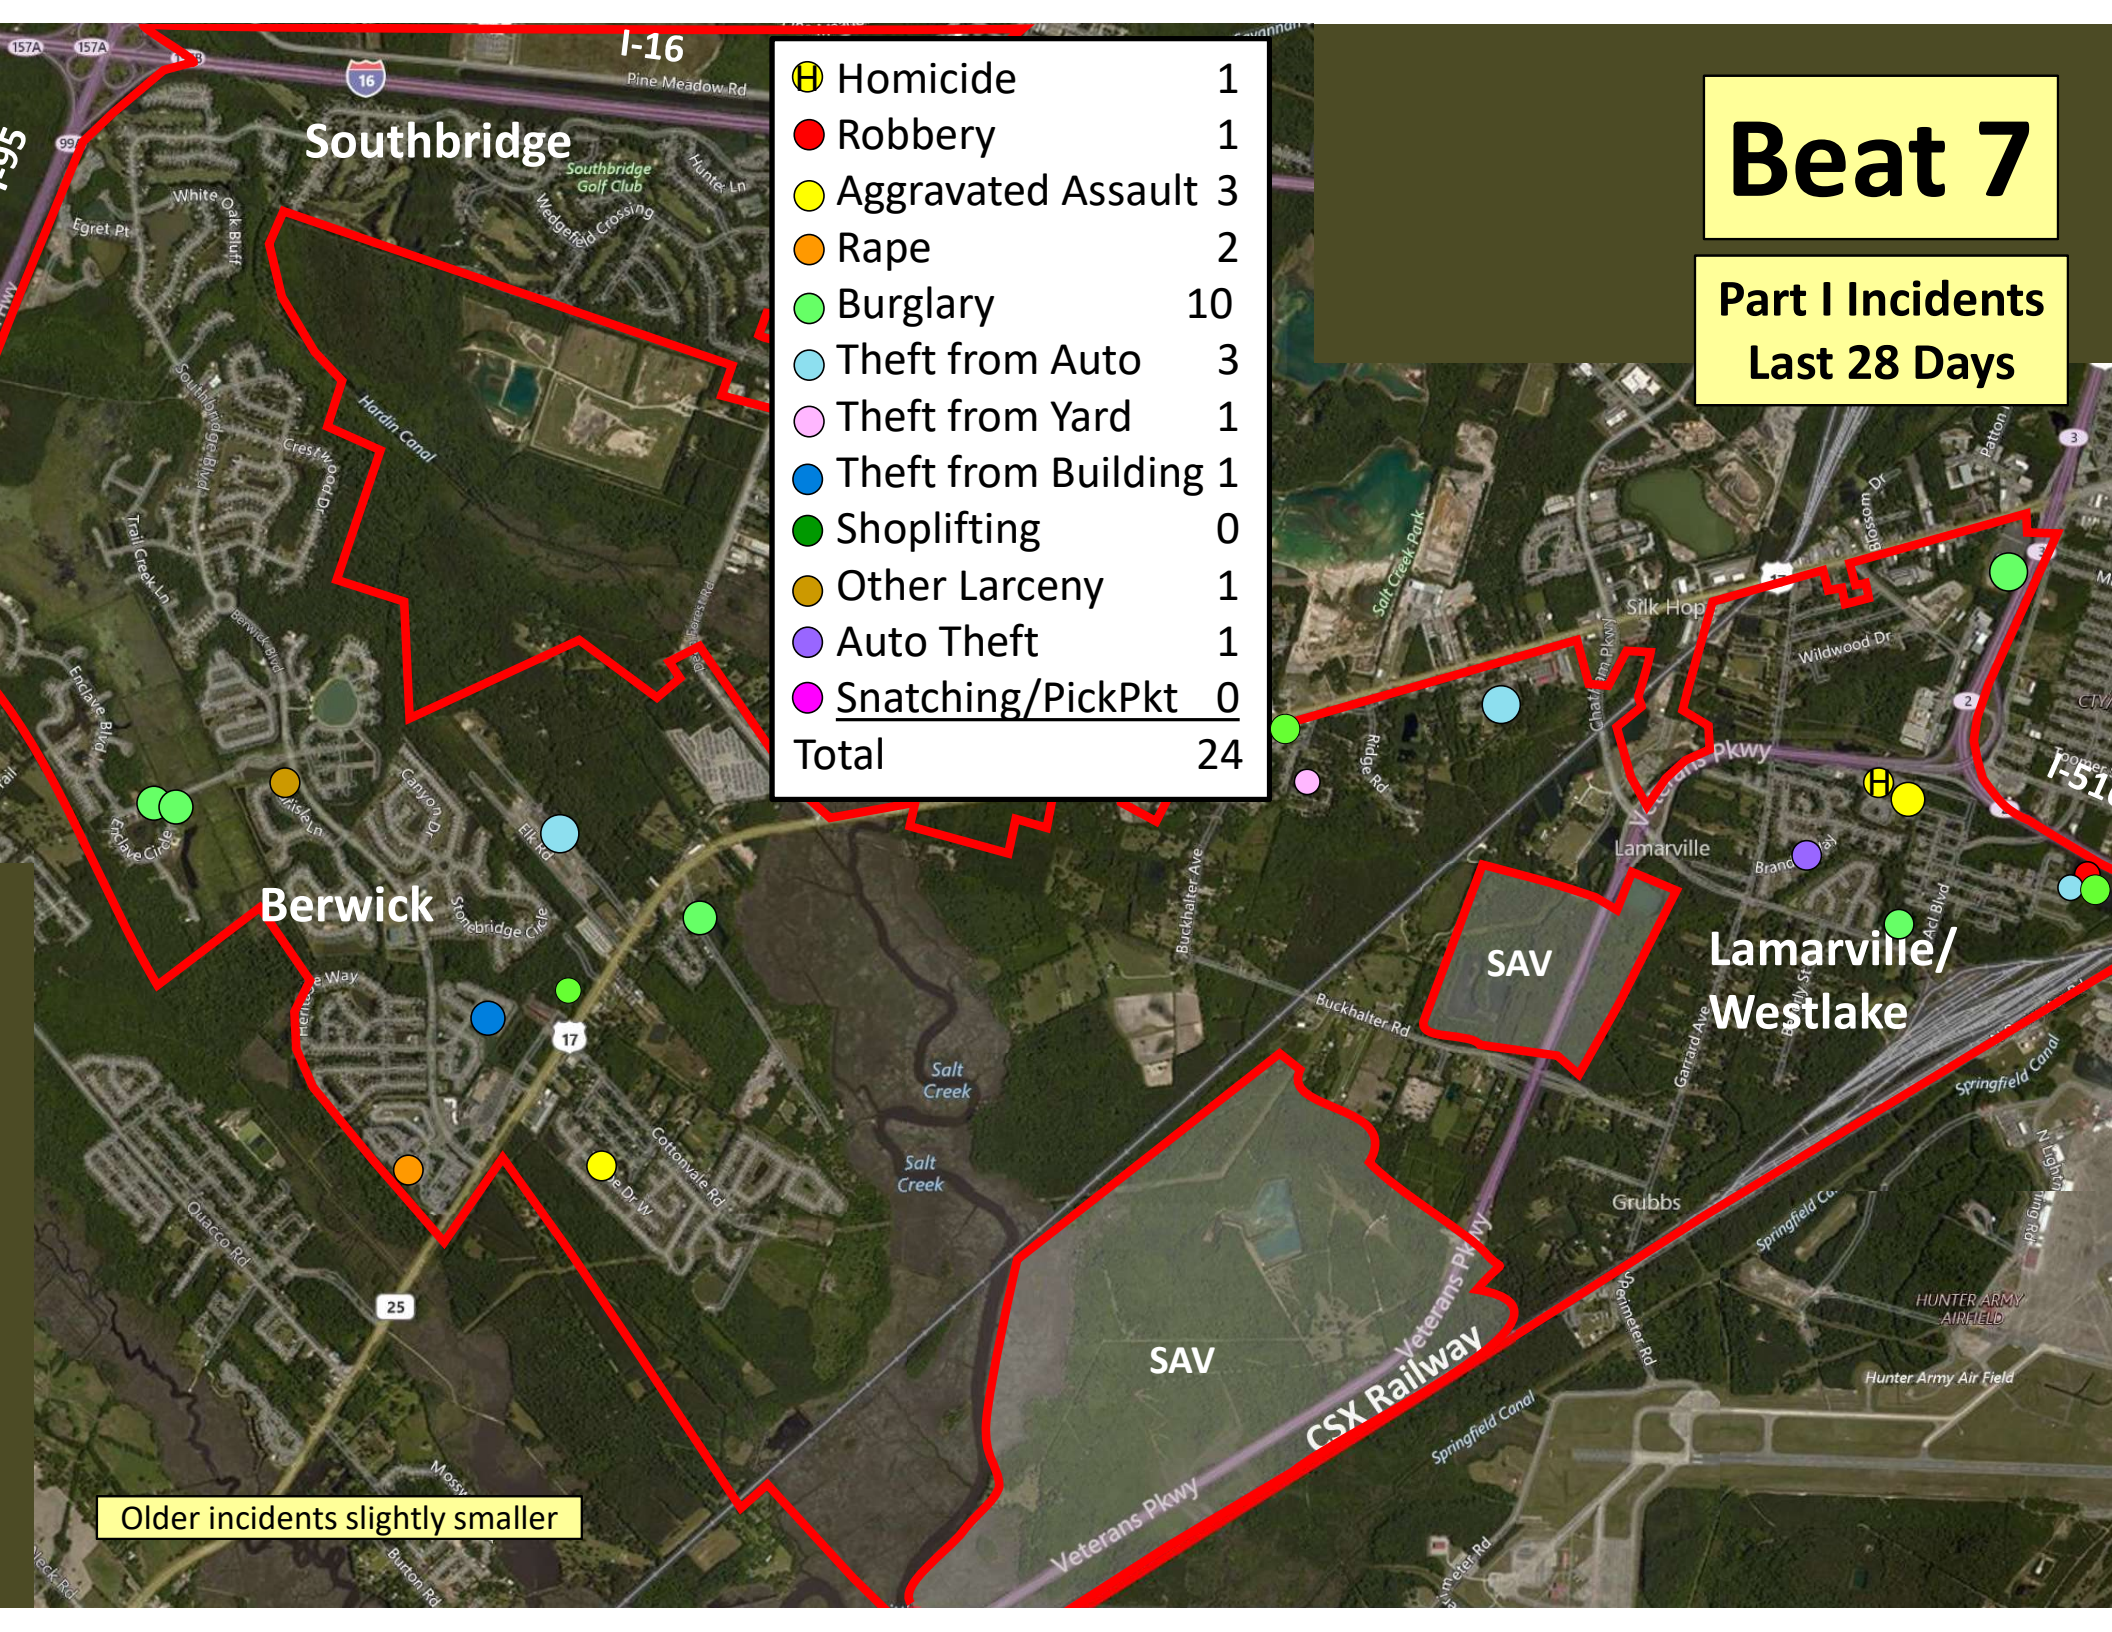

Beat 7

Part I Incidents
Last 28 Days

Homicide	1
Robbery	1
Aggravated Assault	3
Rape	2
Burglary	10
Theft from Auto	3
Theft from Yard	1
Theft from Building	1
Shoplifting	0
Other Larceny	1
Auto Theft	1
Snatching/PickPkt	0
Total	24

Older incidents slightly smaller