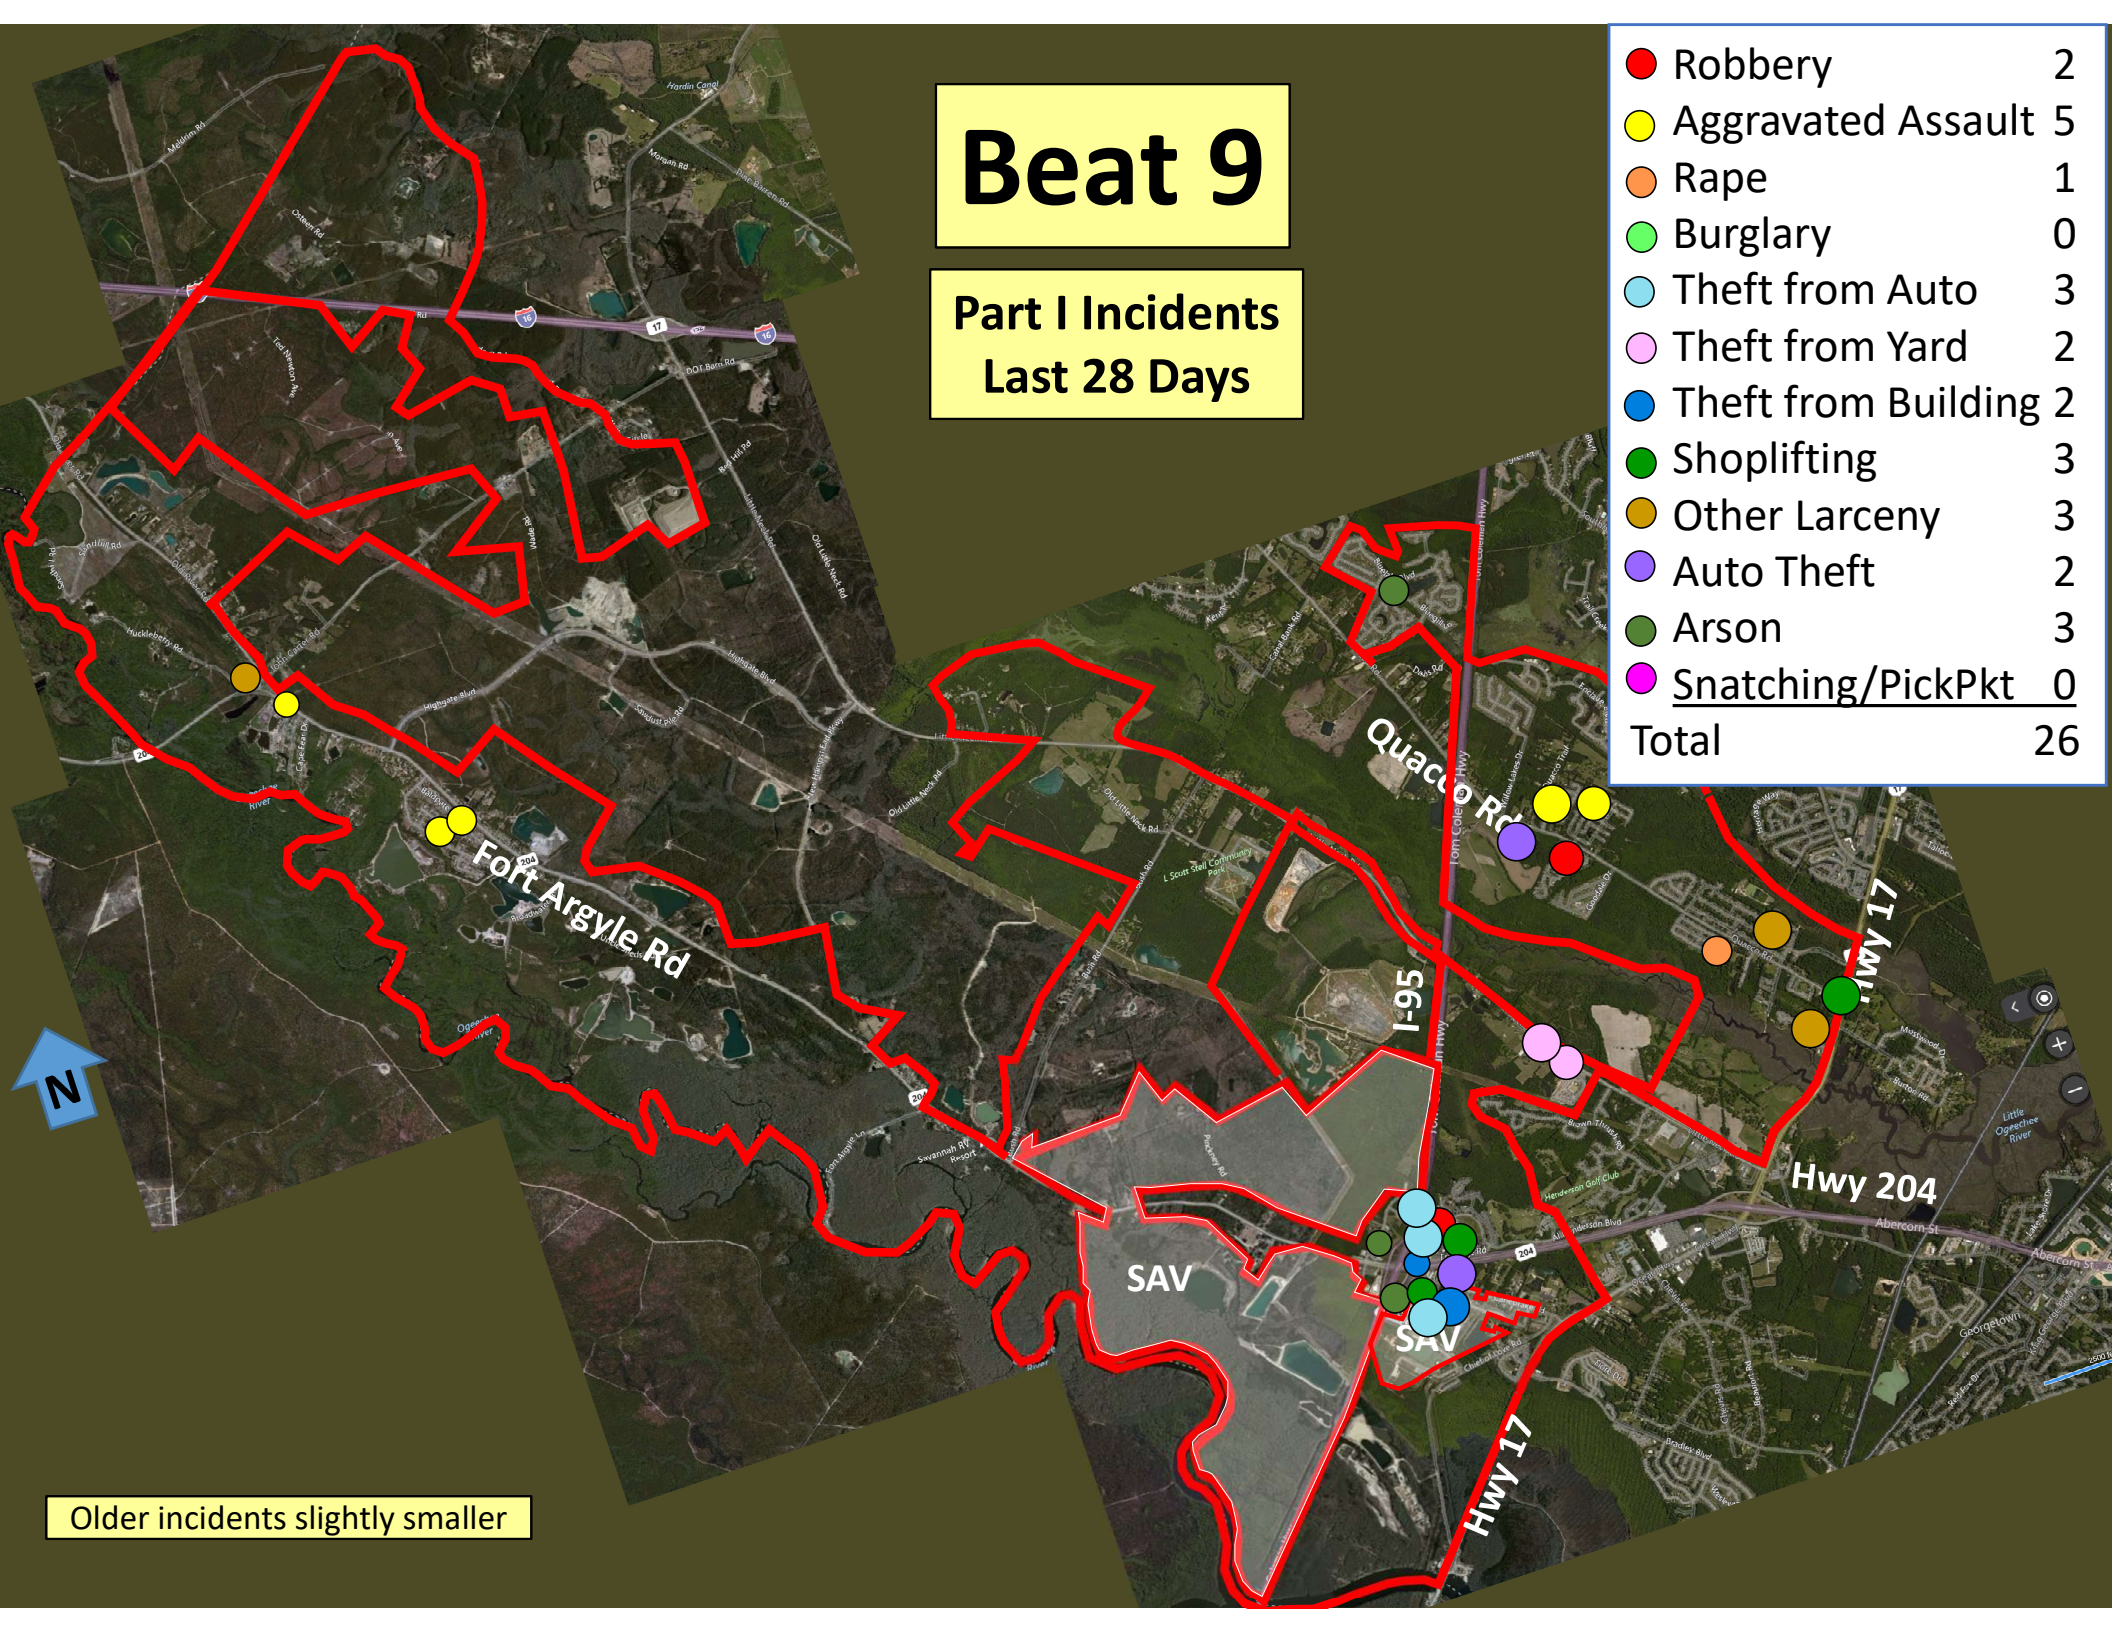

Beat 9

Part I Incidents
Last 28 Days

● Robbery	2
● Aggravated Assault	5
● Rape	1
● Burglary	0
● Theft from Auto	3
● Theft from Yard	2
● Theft from Building	2
● Shoplifting	3
● Other Larceny	3
● Auto Theft	2
● Arson	3
● Snatching/PickPkt	0
Total	26

Older incidents slightly smaller