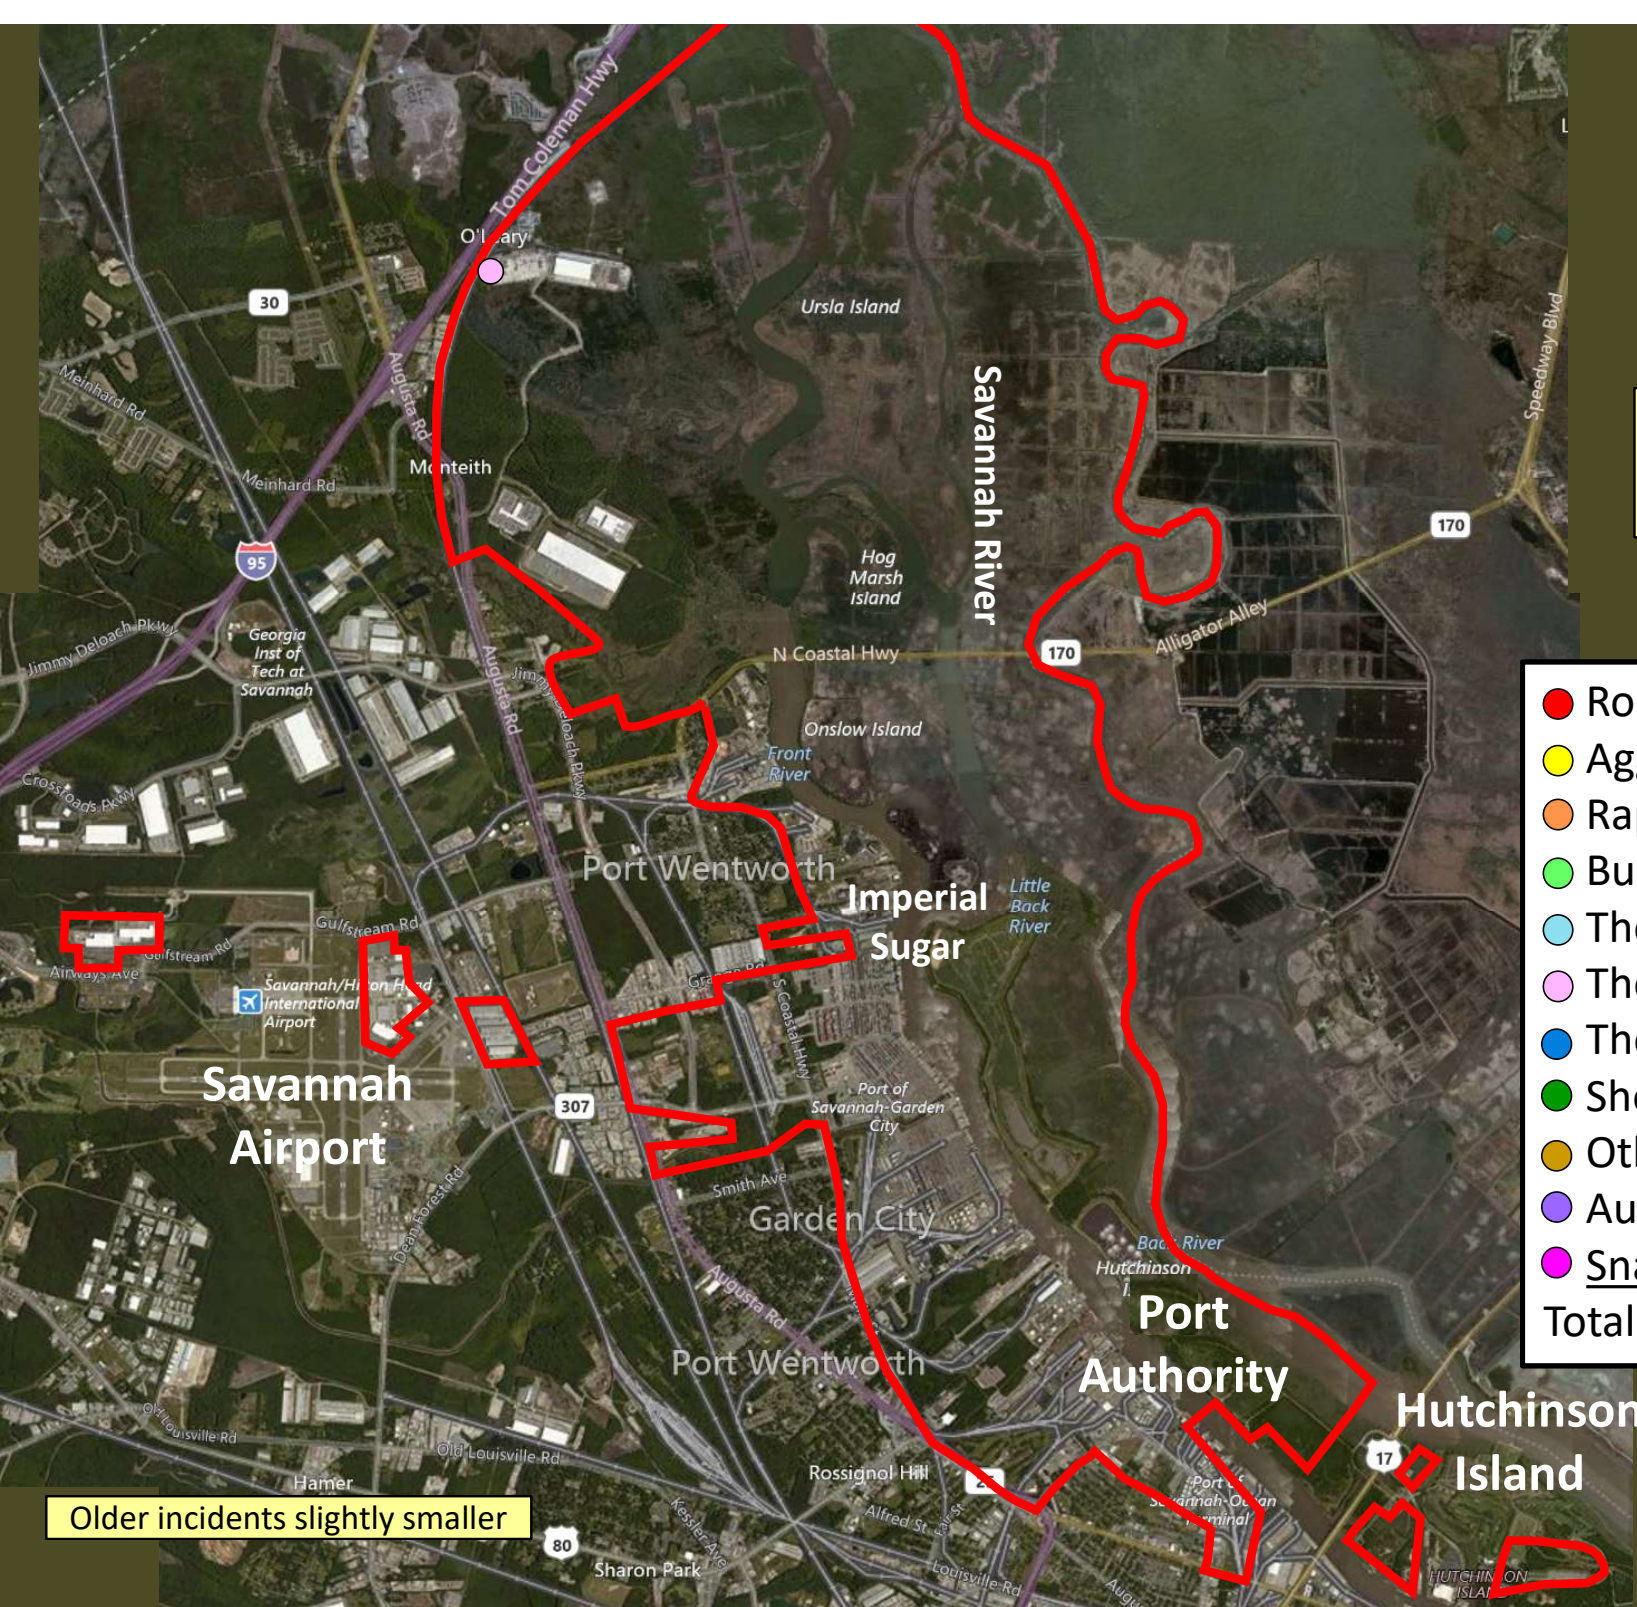

Beat 6

Part I Incidents
Last 28 Days

● Robbery	0
● Aggravated Assault	0
● Rape	0
● Burglary	0
● Theft from Auto	0
● Theft from Yard	1
● Theft from Building	0
● Shoplifting	0
● Other Larceny	0
● Auto Theft	0
● Snatching/PickPkt	0
Total	1

Older incidents slightly smaller