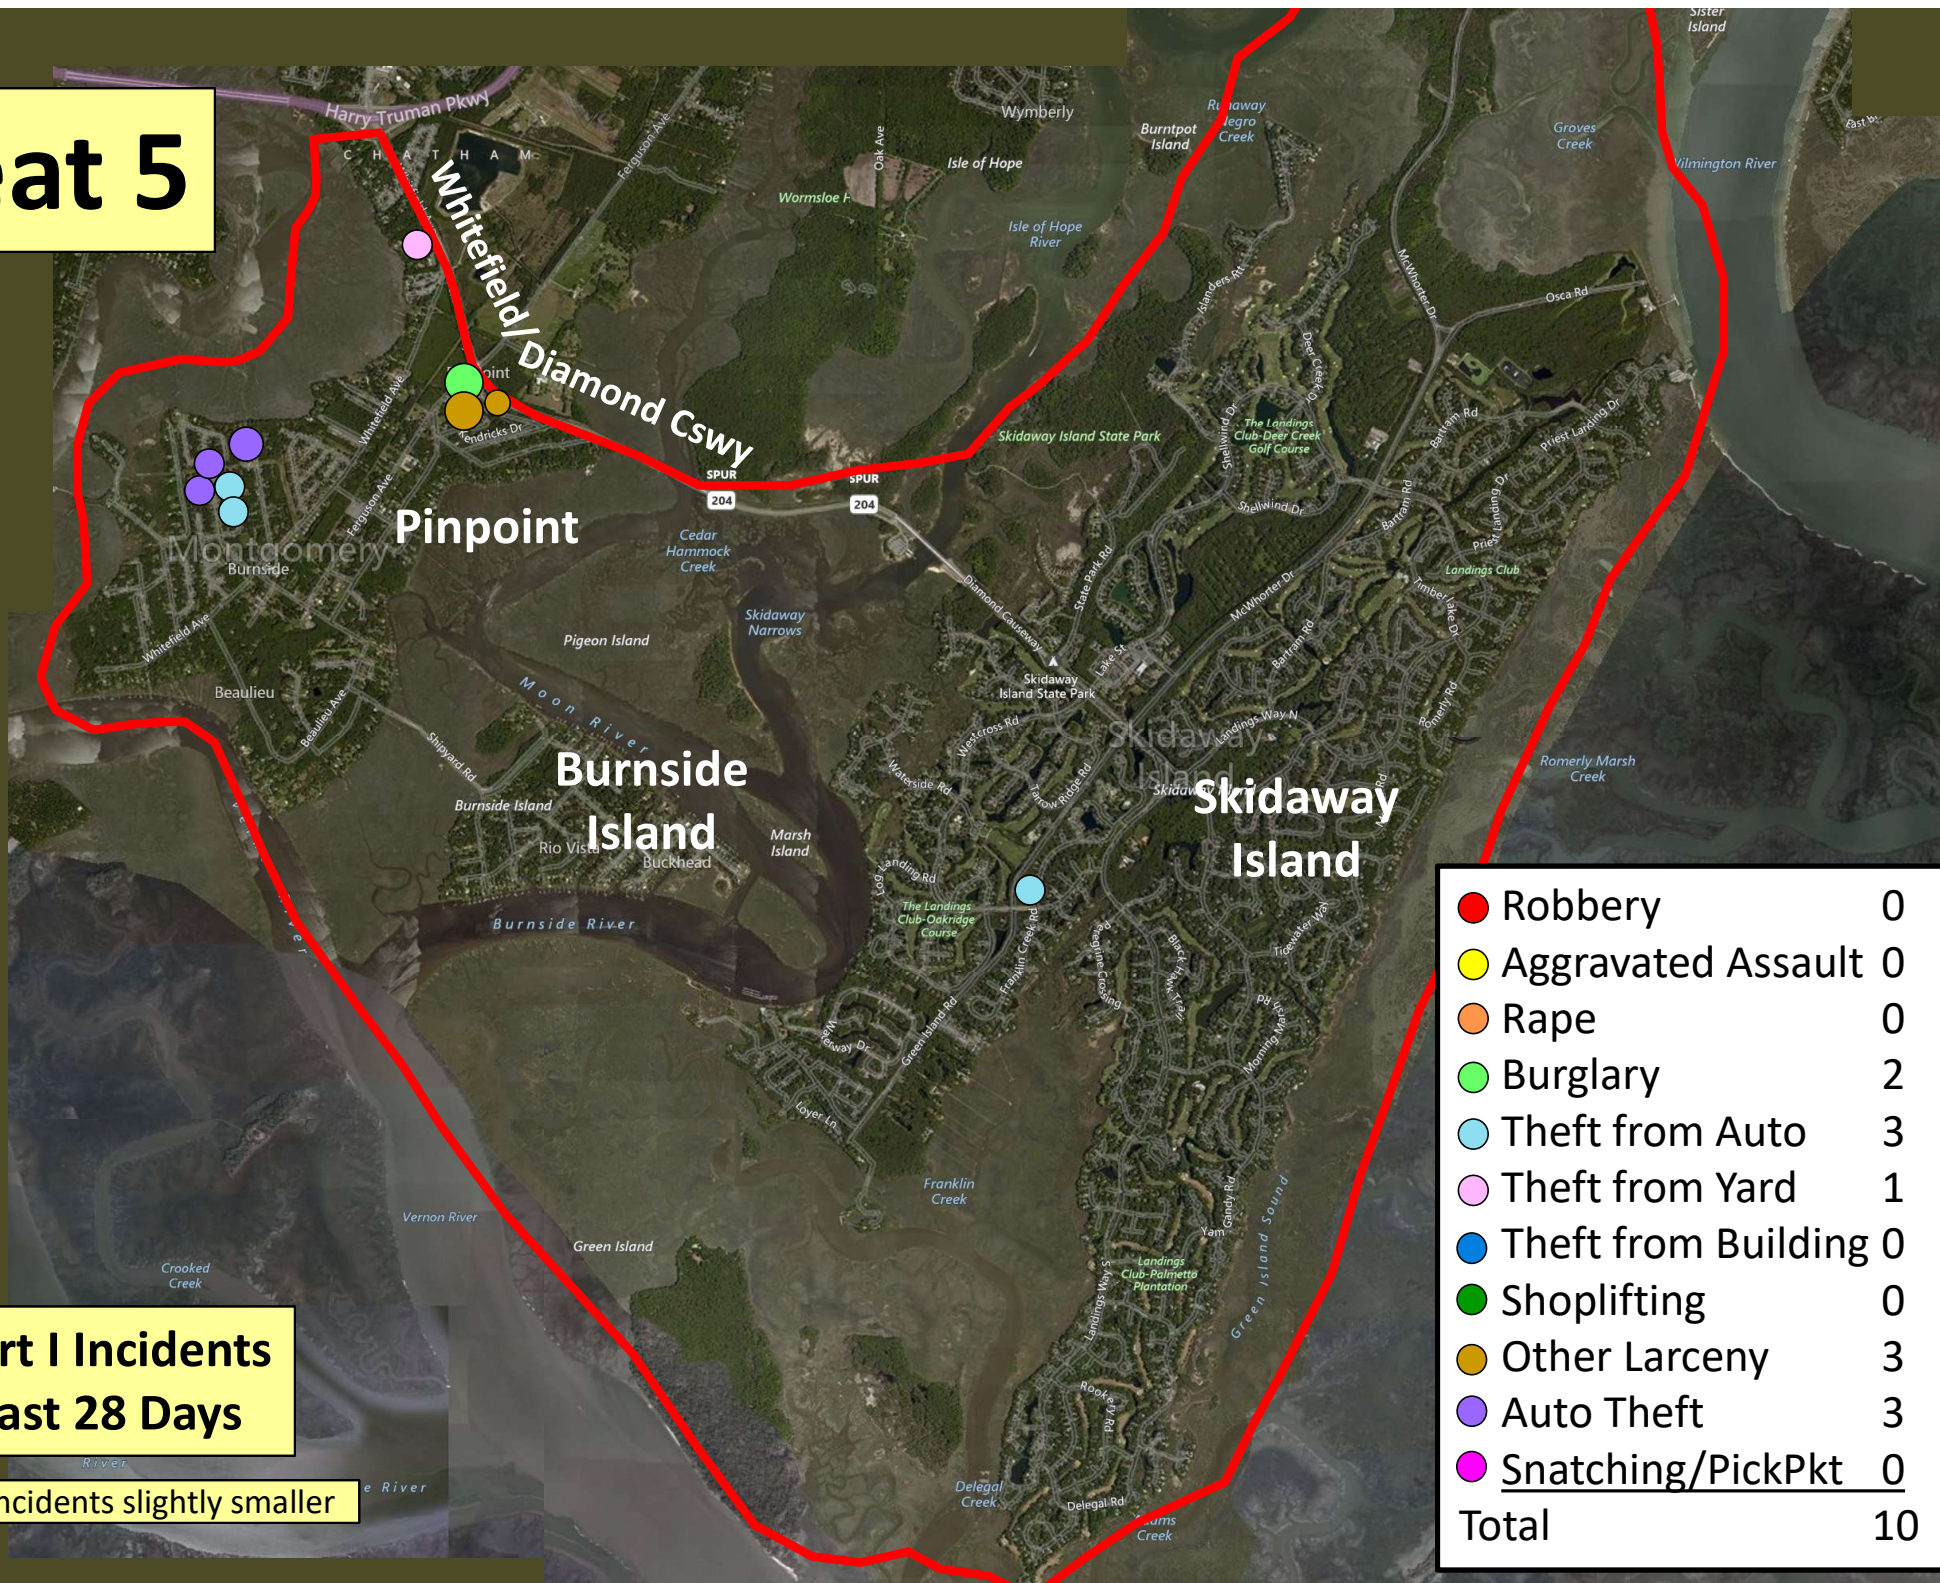

Beat 5

**Part I Incidents
Last 28 Days**

Older incidents slightly smaller

● Robbery	0
● Aggravated Assault	0
● Rape	0
● Burglary	2
● Theft from Auto	3
● Theft from Yard	1
● Theft from Building	0
● Shoplifting	0
● Other Larceny	3
● Auto Theft	3
● Snatching/PickPkt	0
Total	10