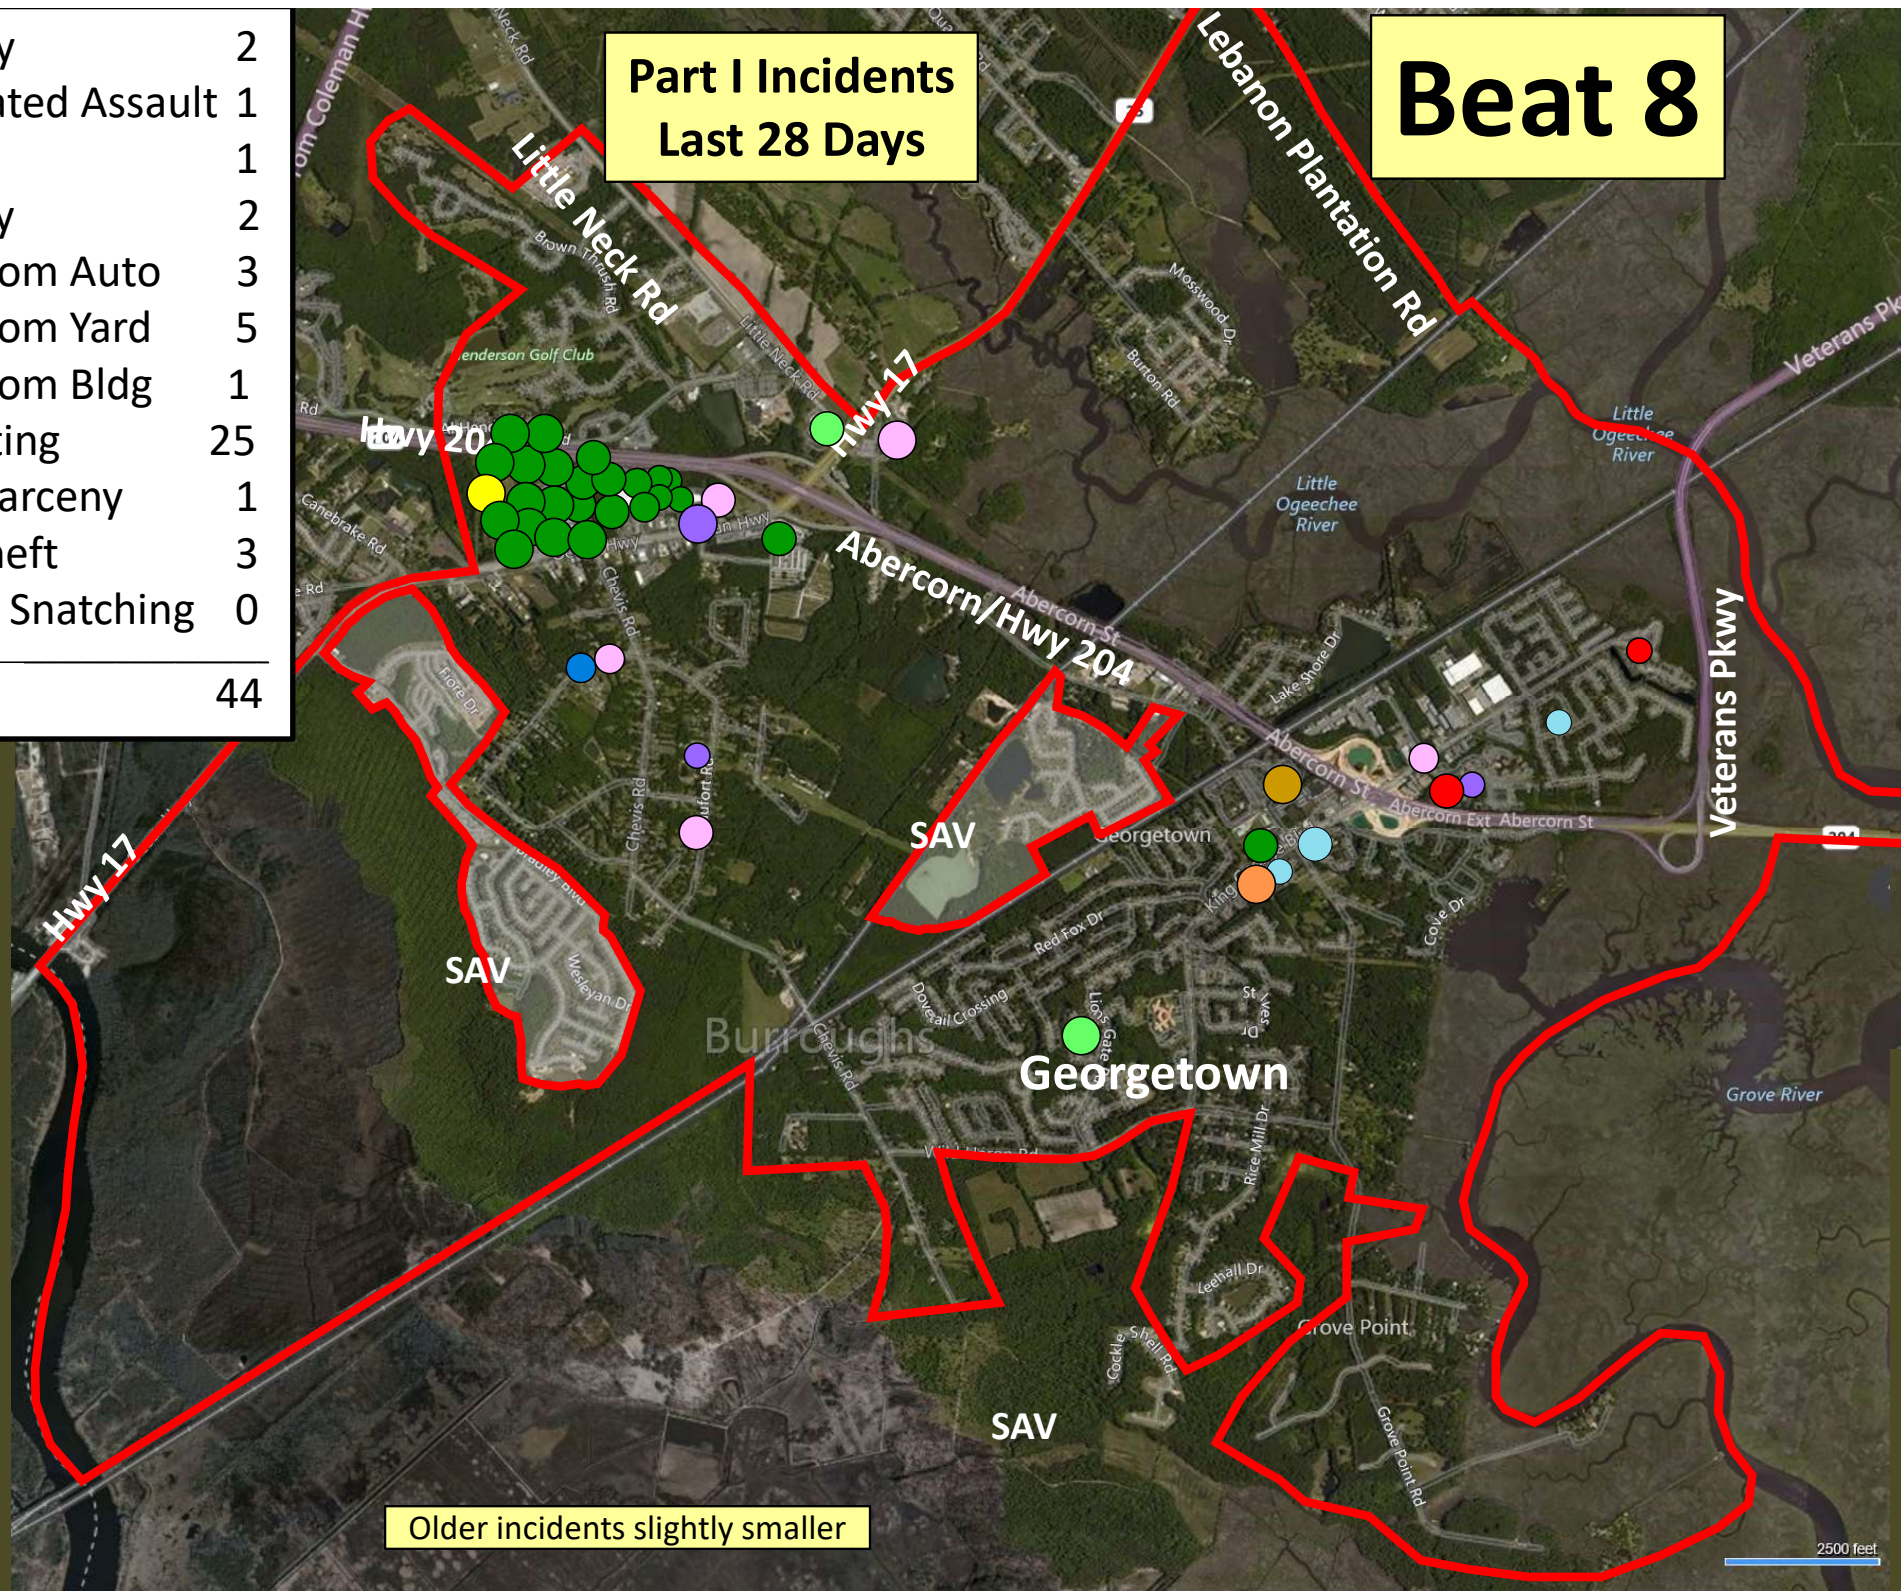

Beat 8

Part I Incidents Last 28 Days

● Robbery	2
● Aggravated Assault	1
● Rape	1
● Burglary	2
● Theft from Auto	3
● Theft from Yard	5
● Theft from Bldg	1
● Shoplifting	25
● Other Larceny	1
● Auto Theft	3
● Sudden Snatching	0
Total	44

Older incidents slightly smaller