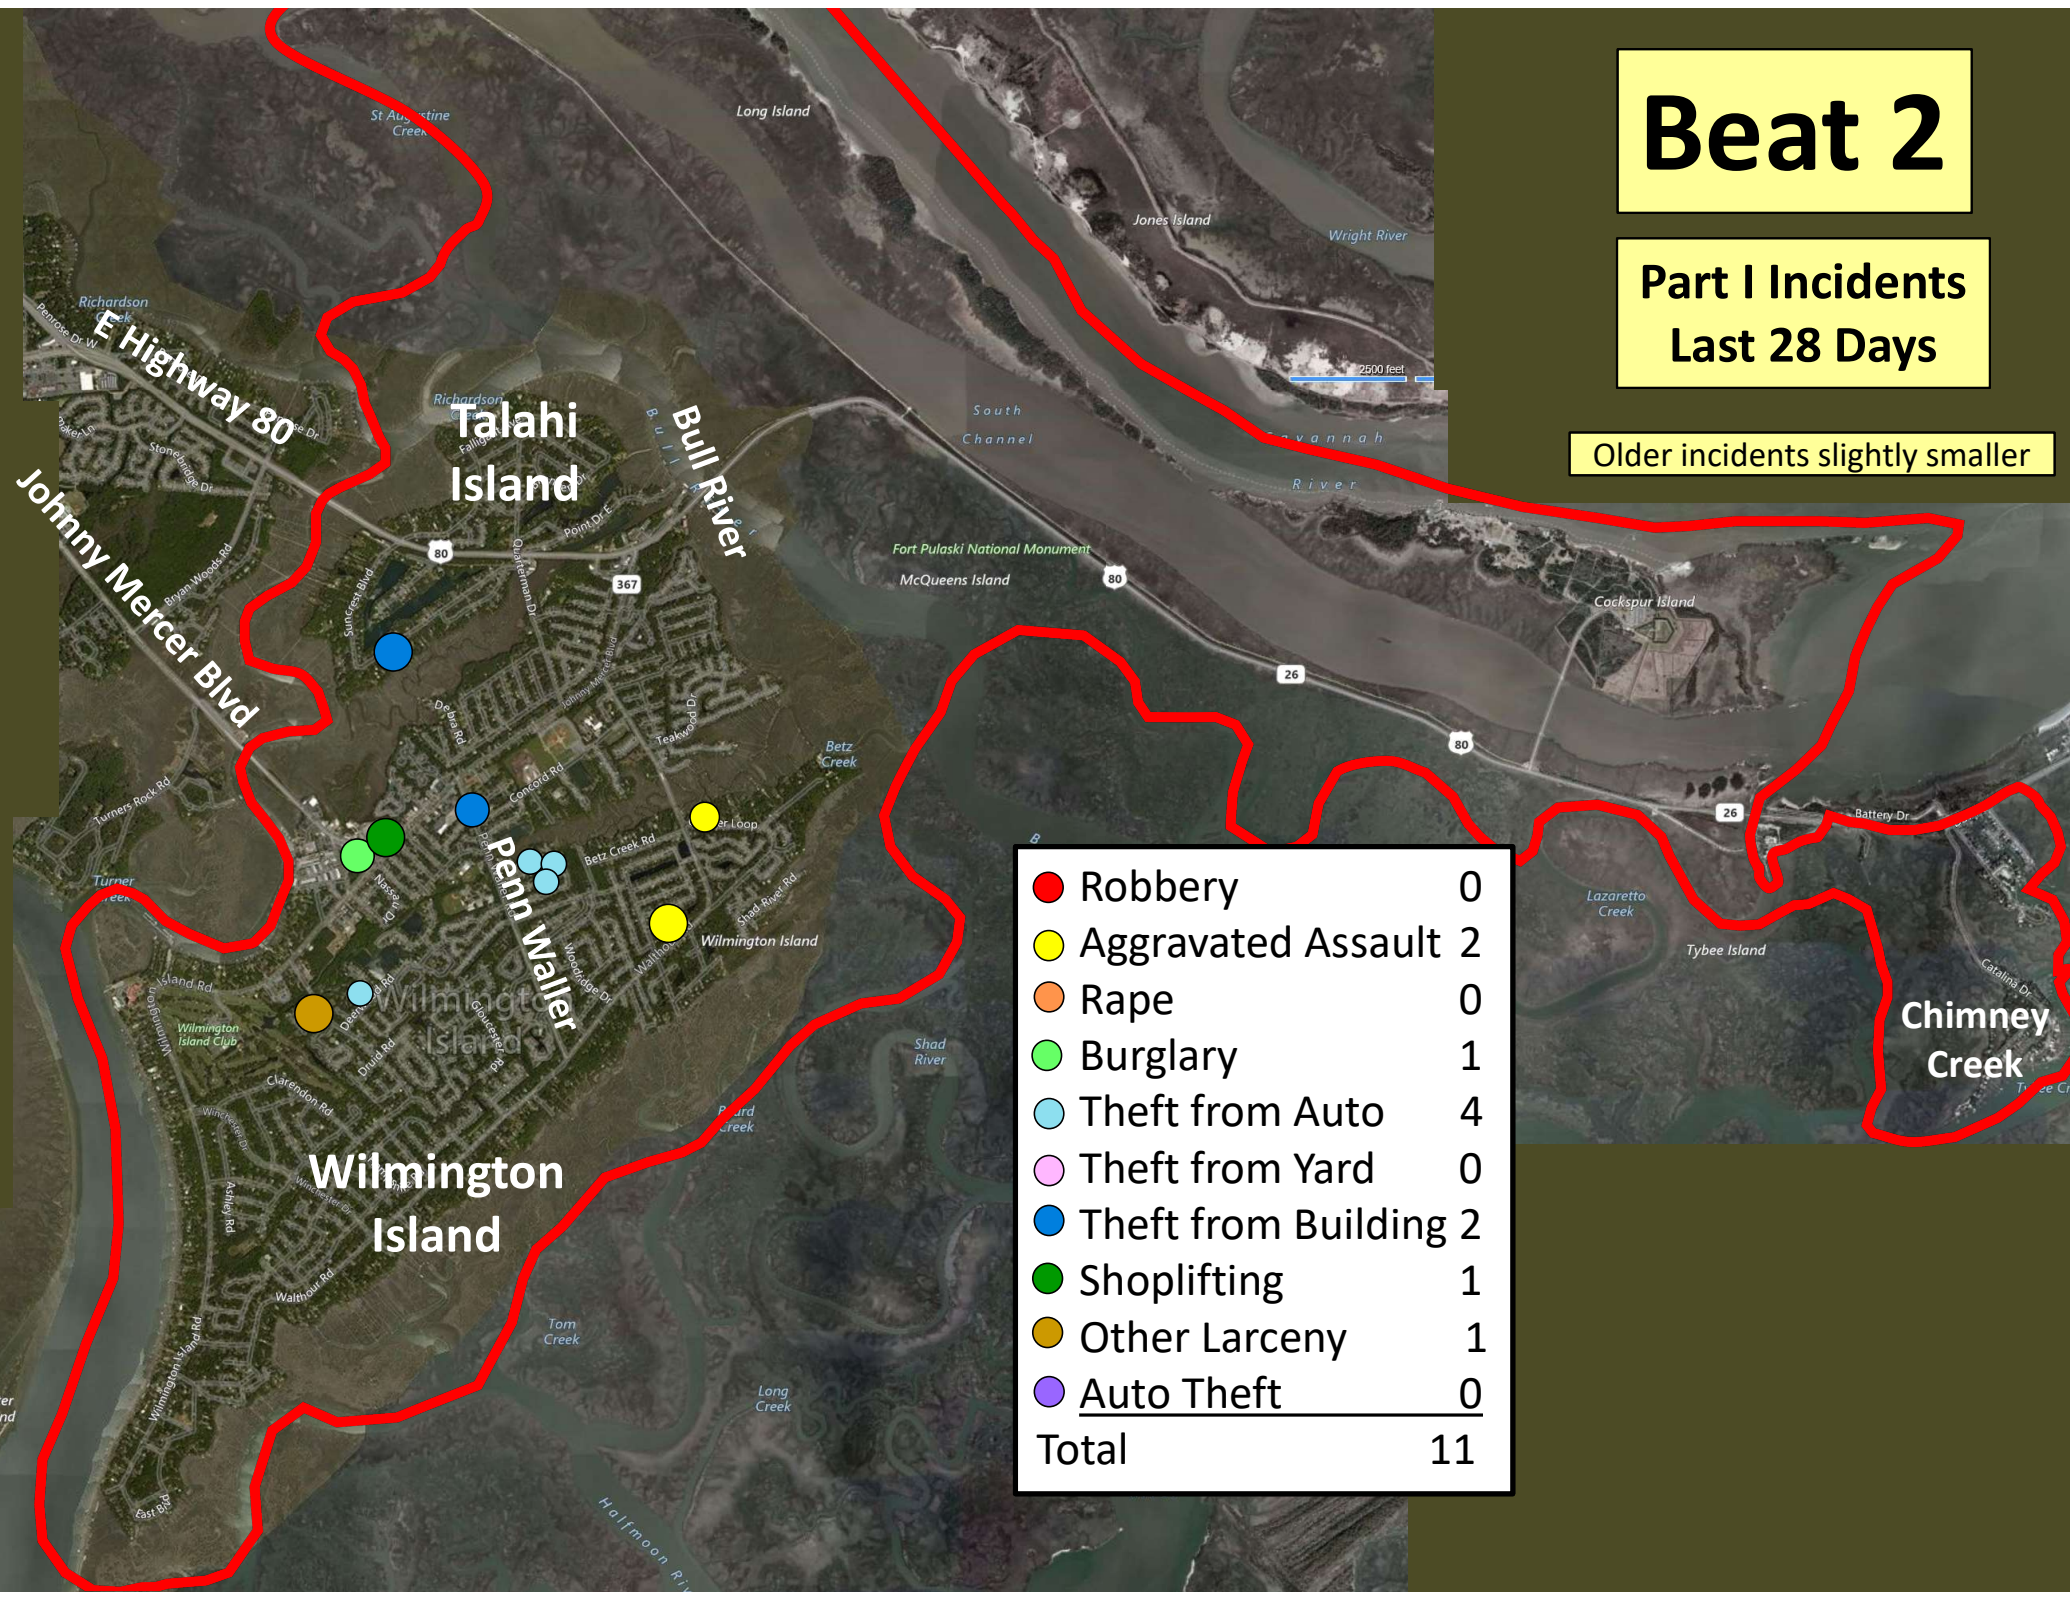

# Beat 1

Elba Island  
Elba Island

Part I Incidents  
Last 28 Days

● Robbery	0
● Aggravated Assault	0
● Rape	0
● Burglary	1
● Theft from Auto	0
● Theft from Yard	1
● Theft from Building	0
● Shoplifting	1
● Other Larceny	0
● Auto Theft	0
● Snatching/PickPkt	0
<b>Total</b>	<b>3</b>

Older incidents slightly smaller

# Beat 2

Part I Incidents  
Last 28 Days

Older incidents slightly smaller

● Robbery	0
● Aggravated Assault	2
● Rape	0
● Burglary	1
● Theft from Auto	4
● Theft from Yard	0
● Theft from Building	2
● Shoplifting	1
● Other Larceny	1
● Auto Theft	0
<b>Total</b>	<b>11</b>