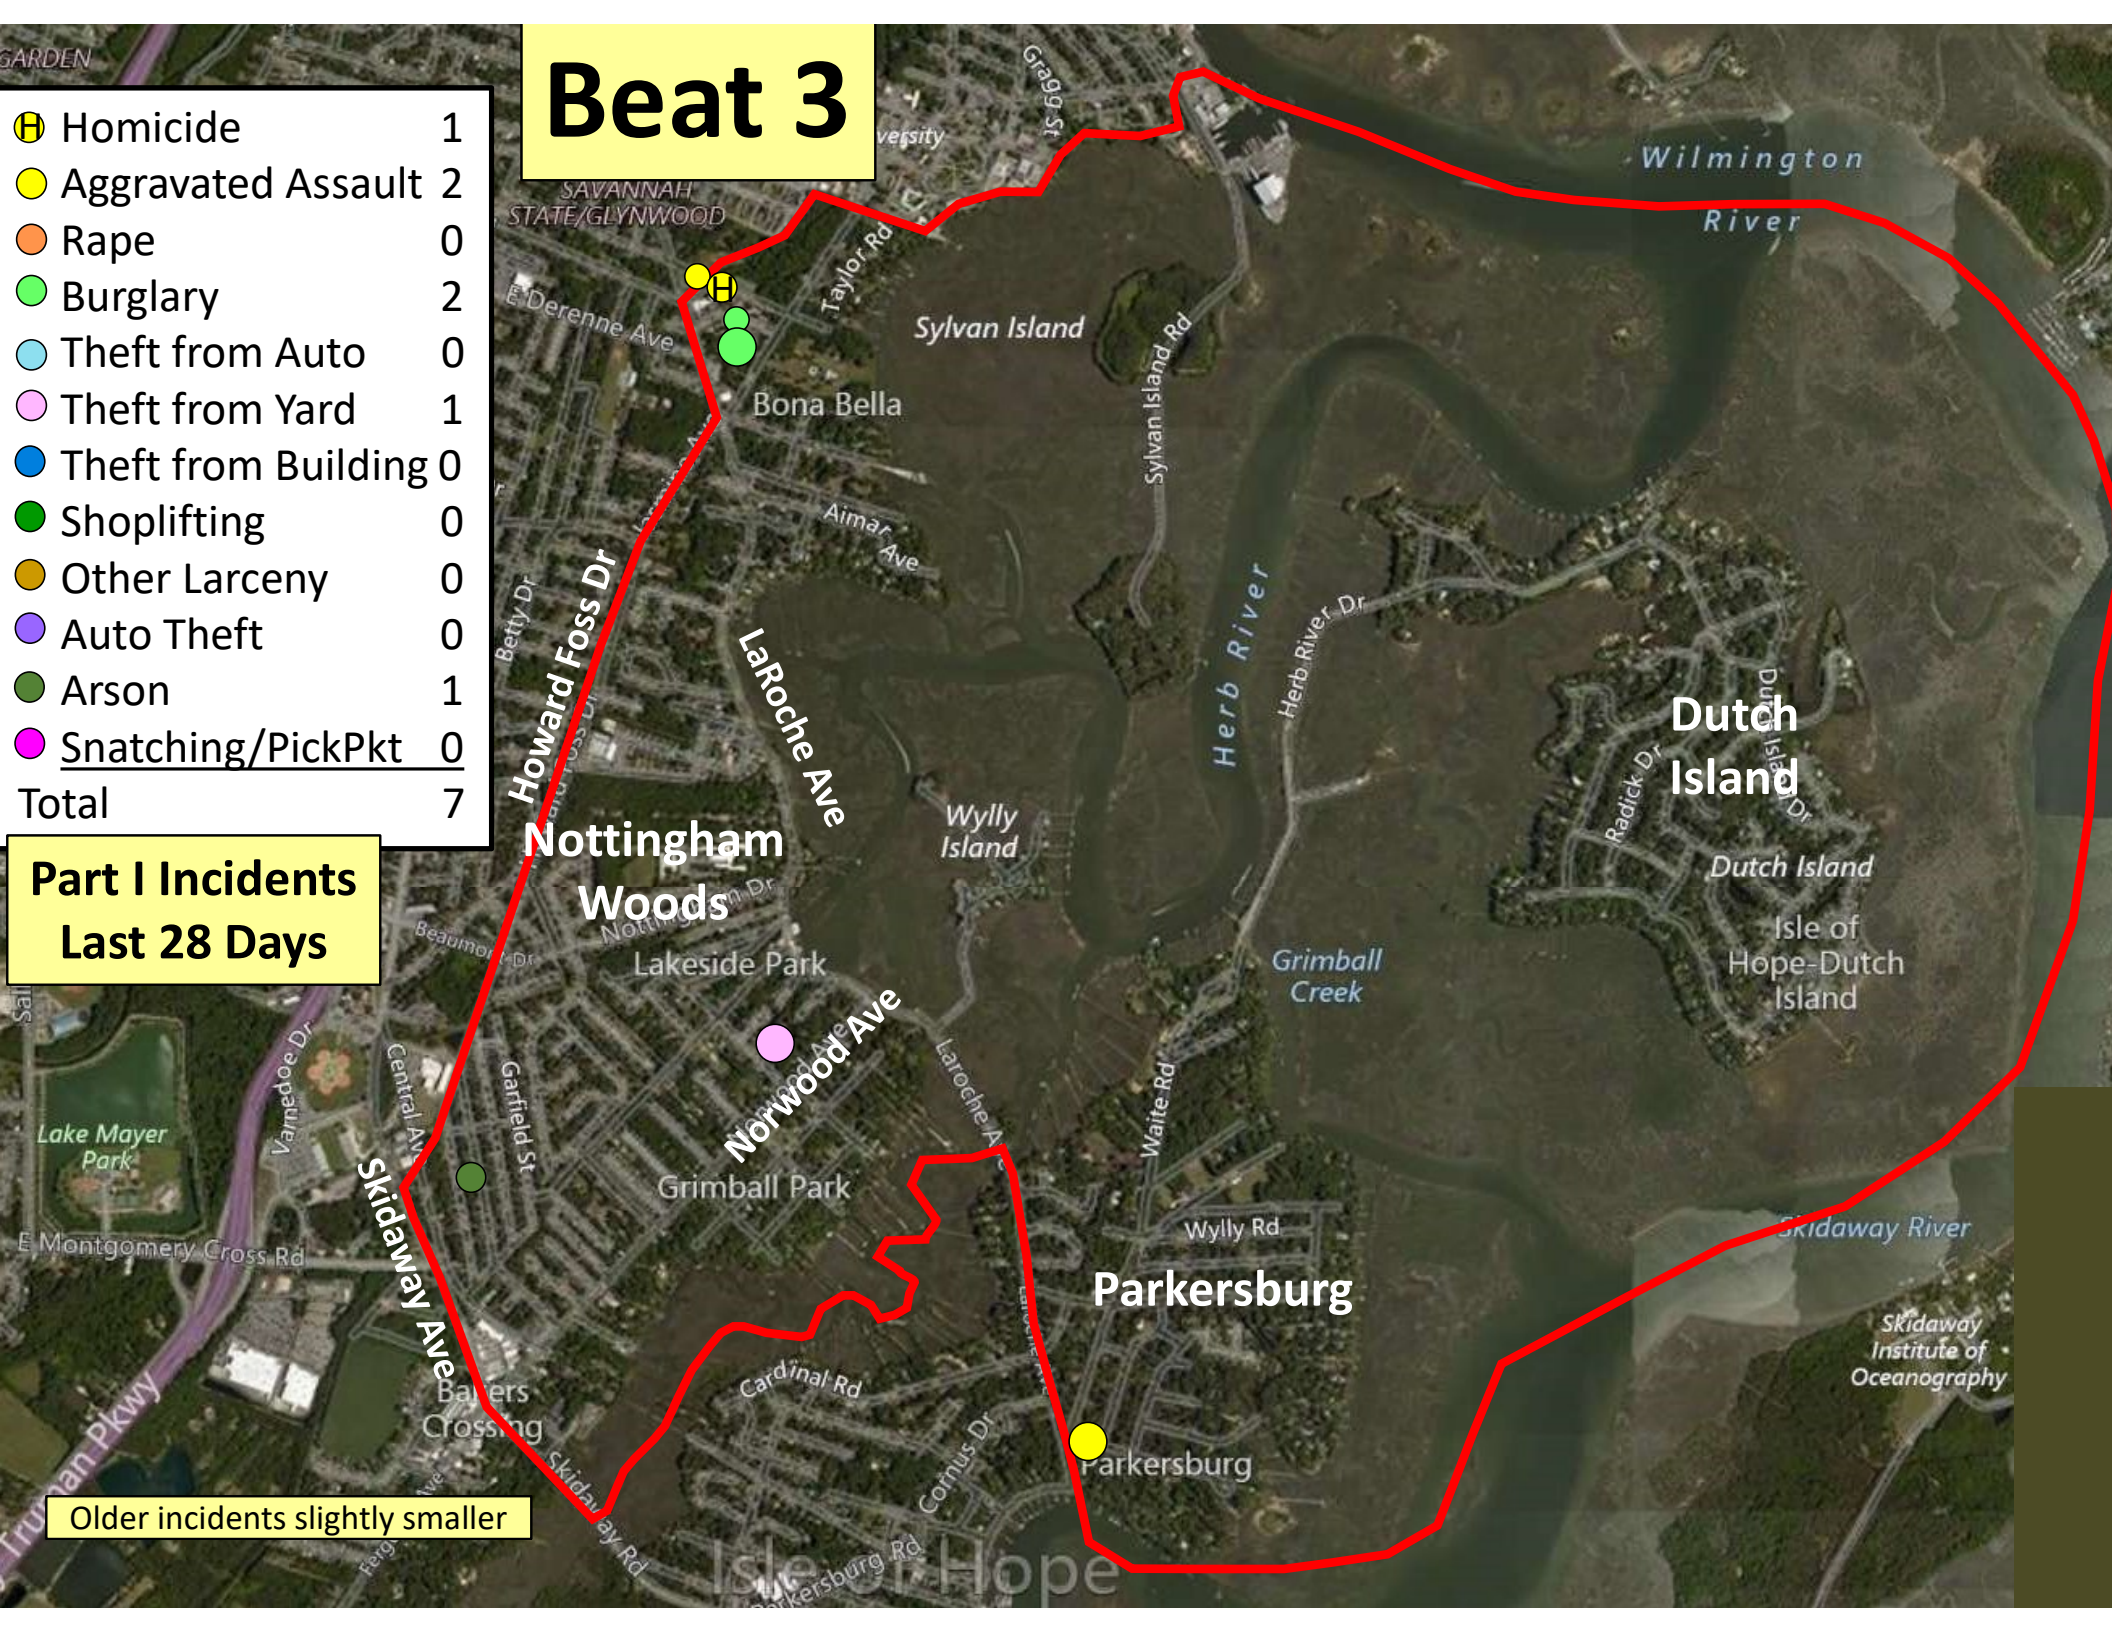

Beat 3

Homicide	1
Aggravated Assault	2
Rape	0
Burglary	2
Theft from Auto	0
Theft from Yard	1
Theft from Building	0
Shoplifting	0
Other Larceny	0
Auto Theft	0
Arson	1
Snatching/PickPkt	0
Total	7

Part I Incidents Last 28 Days

Older incidents slightly smaller