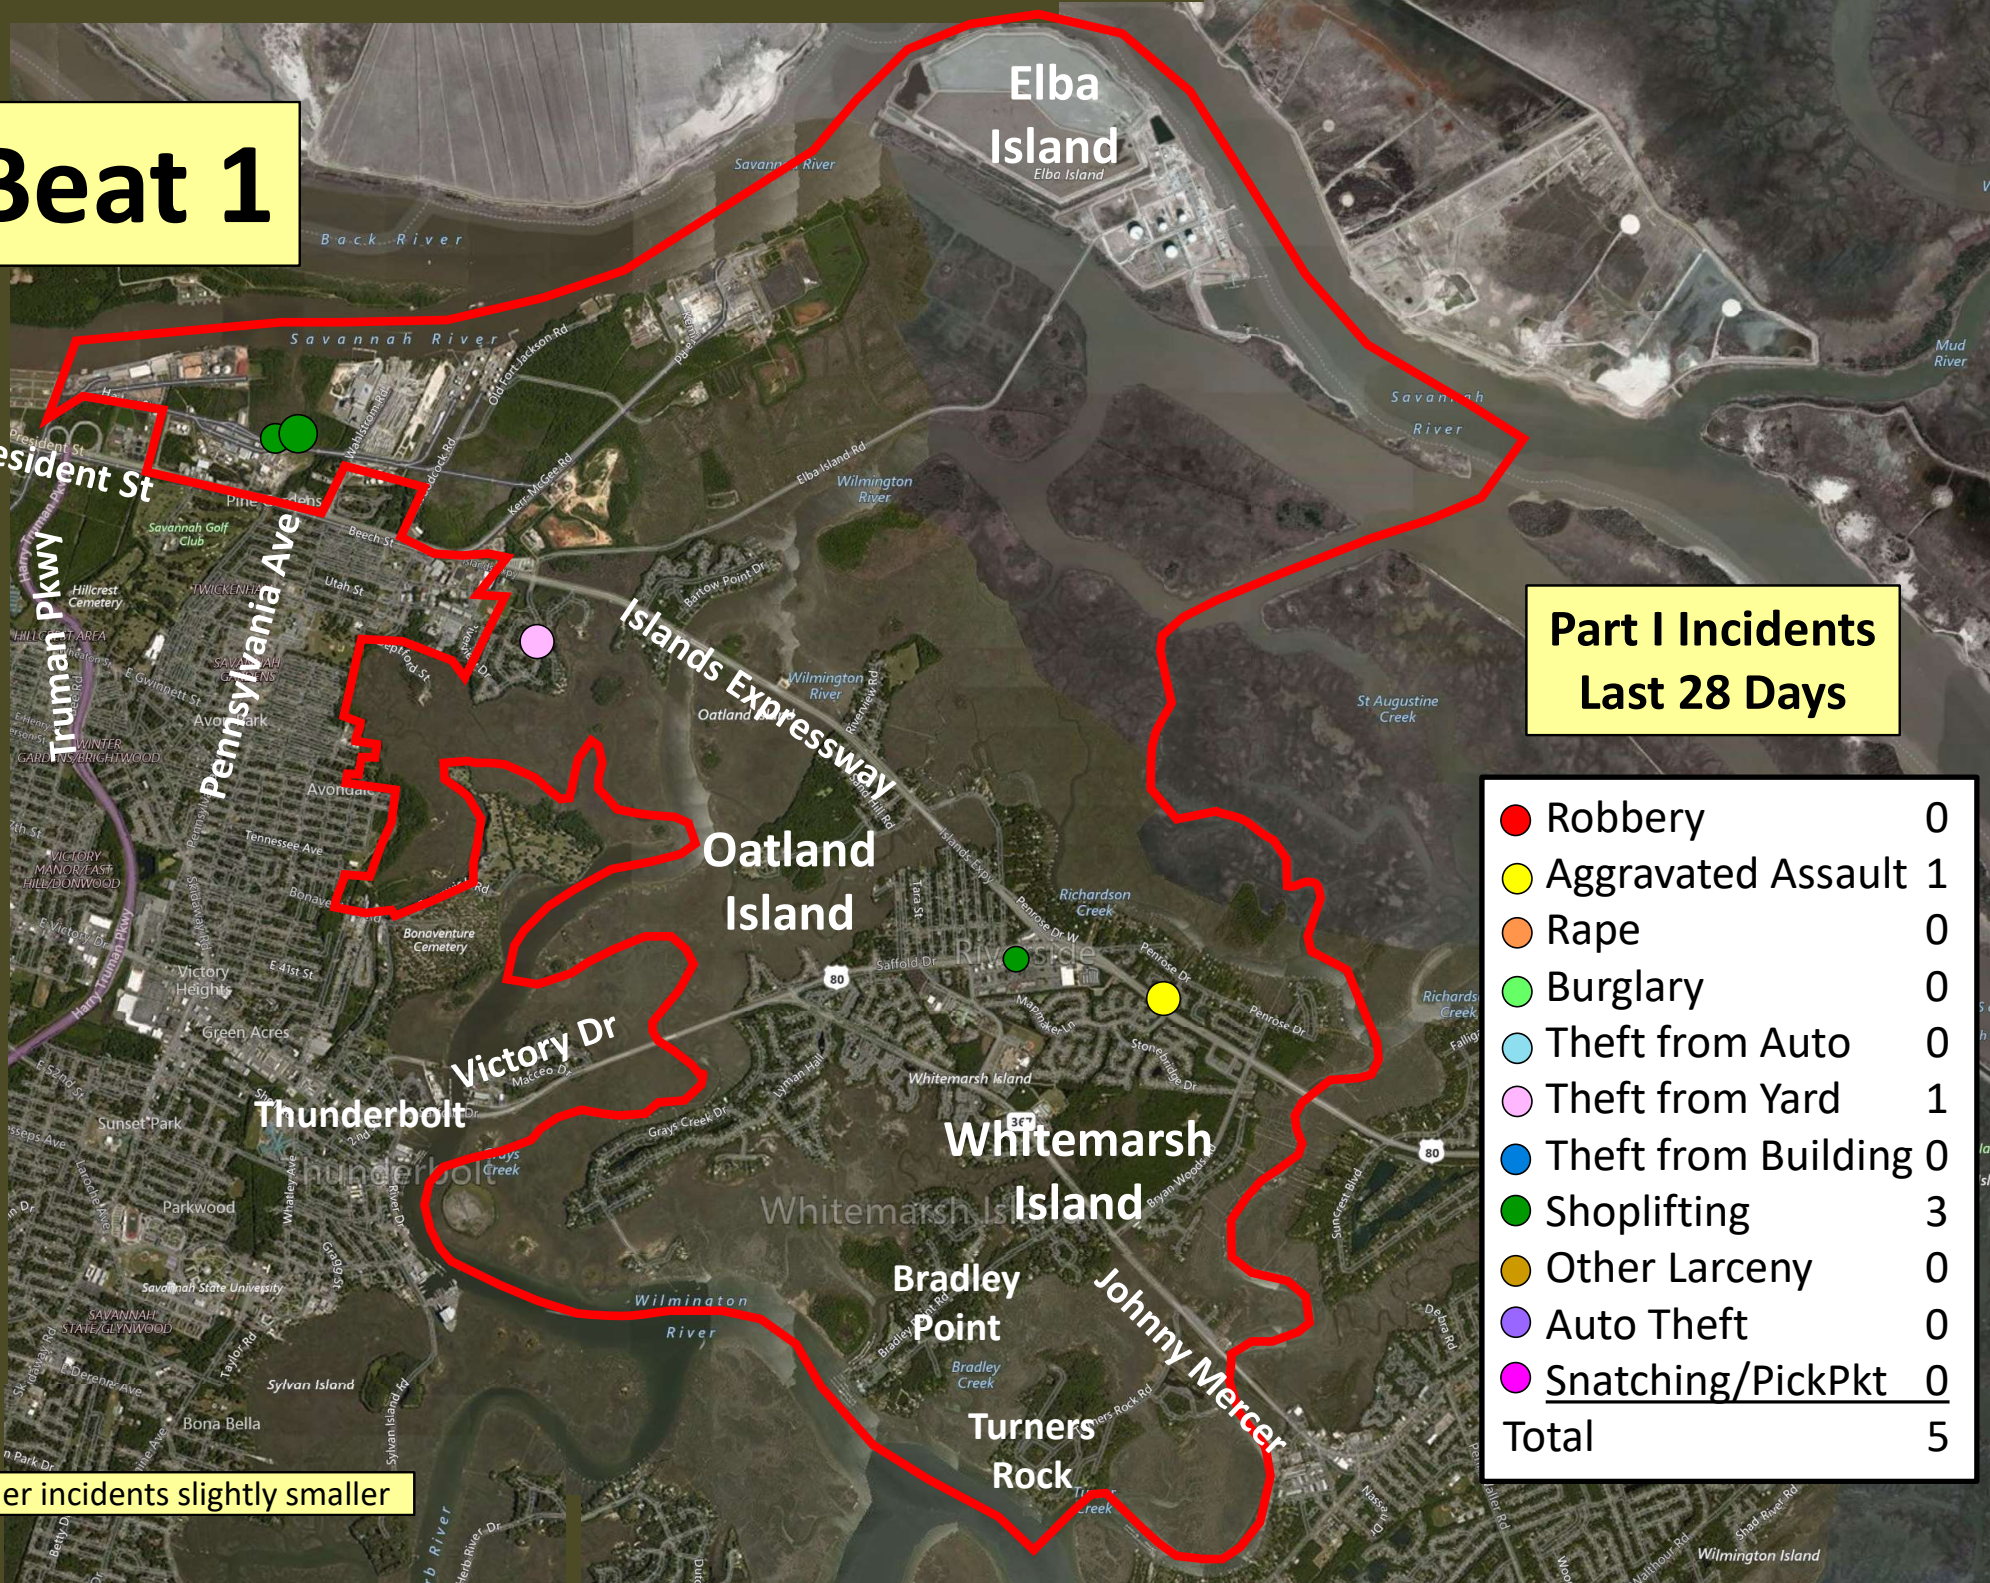

Beat 1

Part I Incidents Last 28 Days

● Robbery	0
● Aggravated Assault	1
● Rape	0
● Burglary	0
● Theft from Auto	0
● Theft from Yard	1
● Theft from Building	0
● Shoplifting	3
● Other Larceny	0
● Auto Theft	0
● Snatching/PickPkt	0
Total	5

Older incidents slightly smaller

Beat 2

Part I Incidents
Last 28 Days

Older incidents slightly smaller

● Robbery	0
● Aggravated Assault	0
● Rape	2
● Burglary	3
● Theft from Auto	2
● Theft from Yard	2
● Theft from Building	2
● Shoplifting	6
● Other Larceny	0
● Auto Theft	0
Total	19