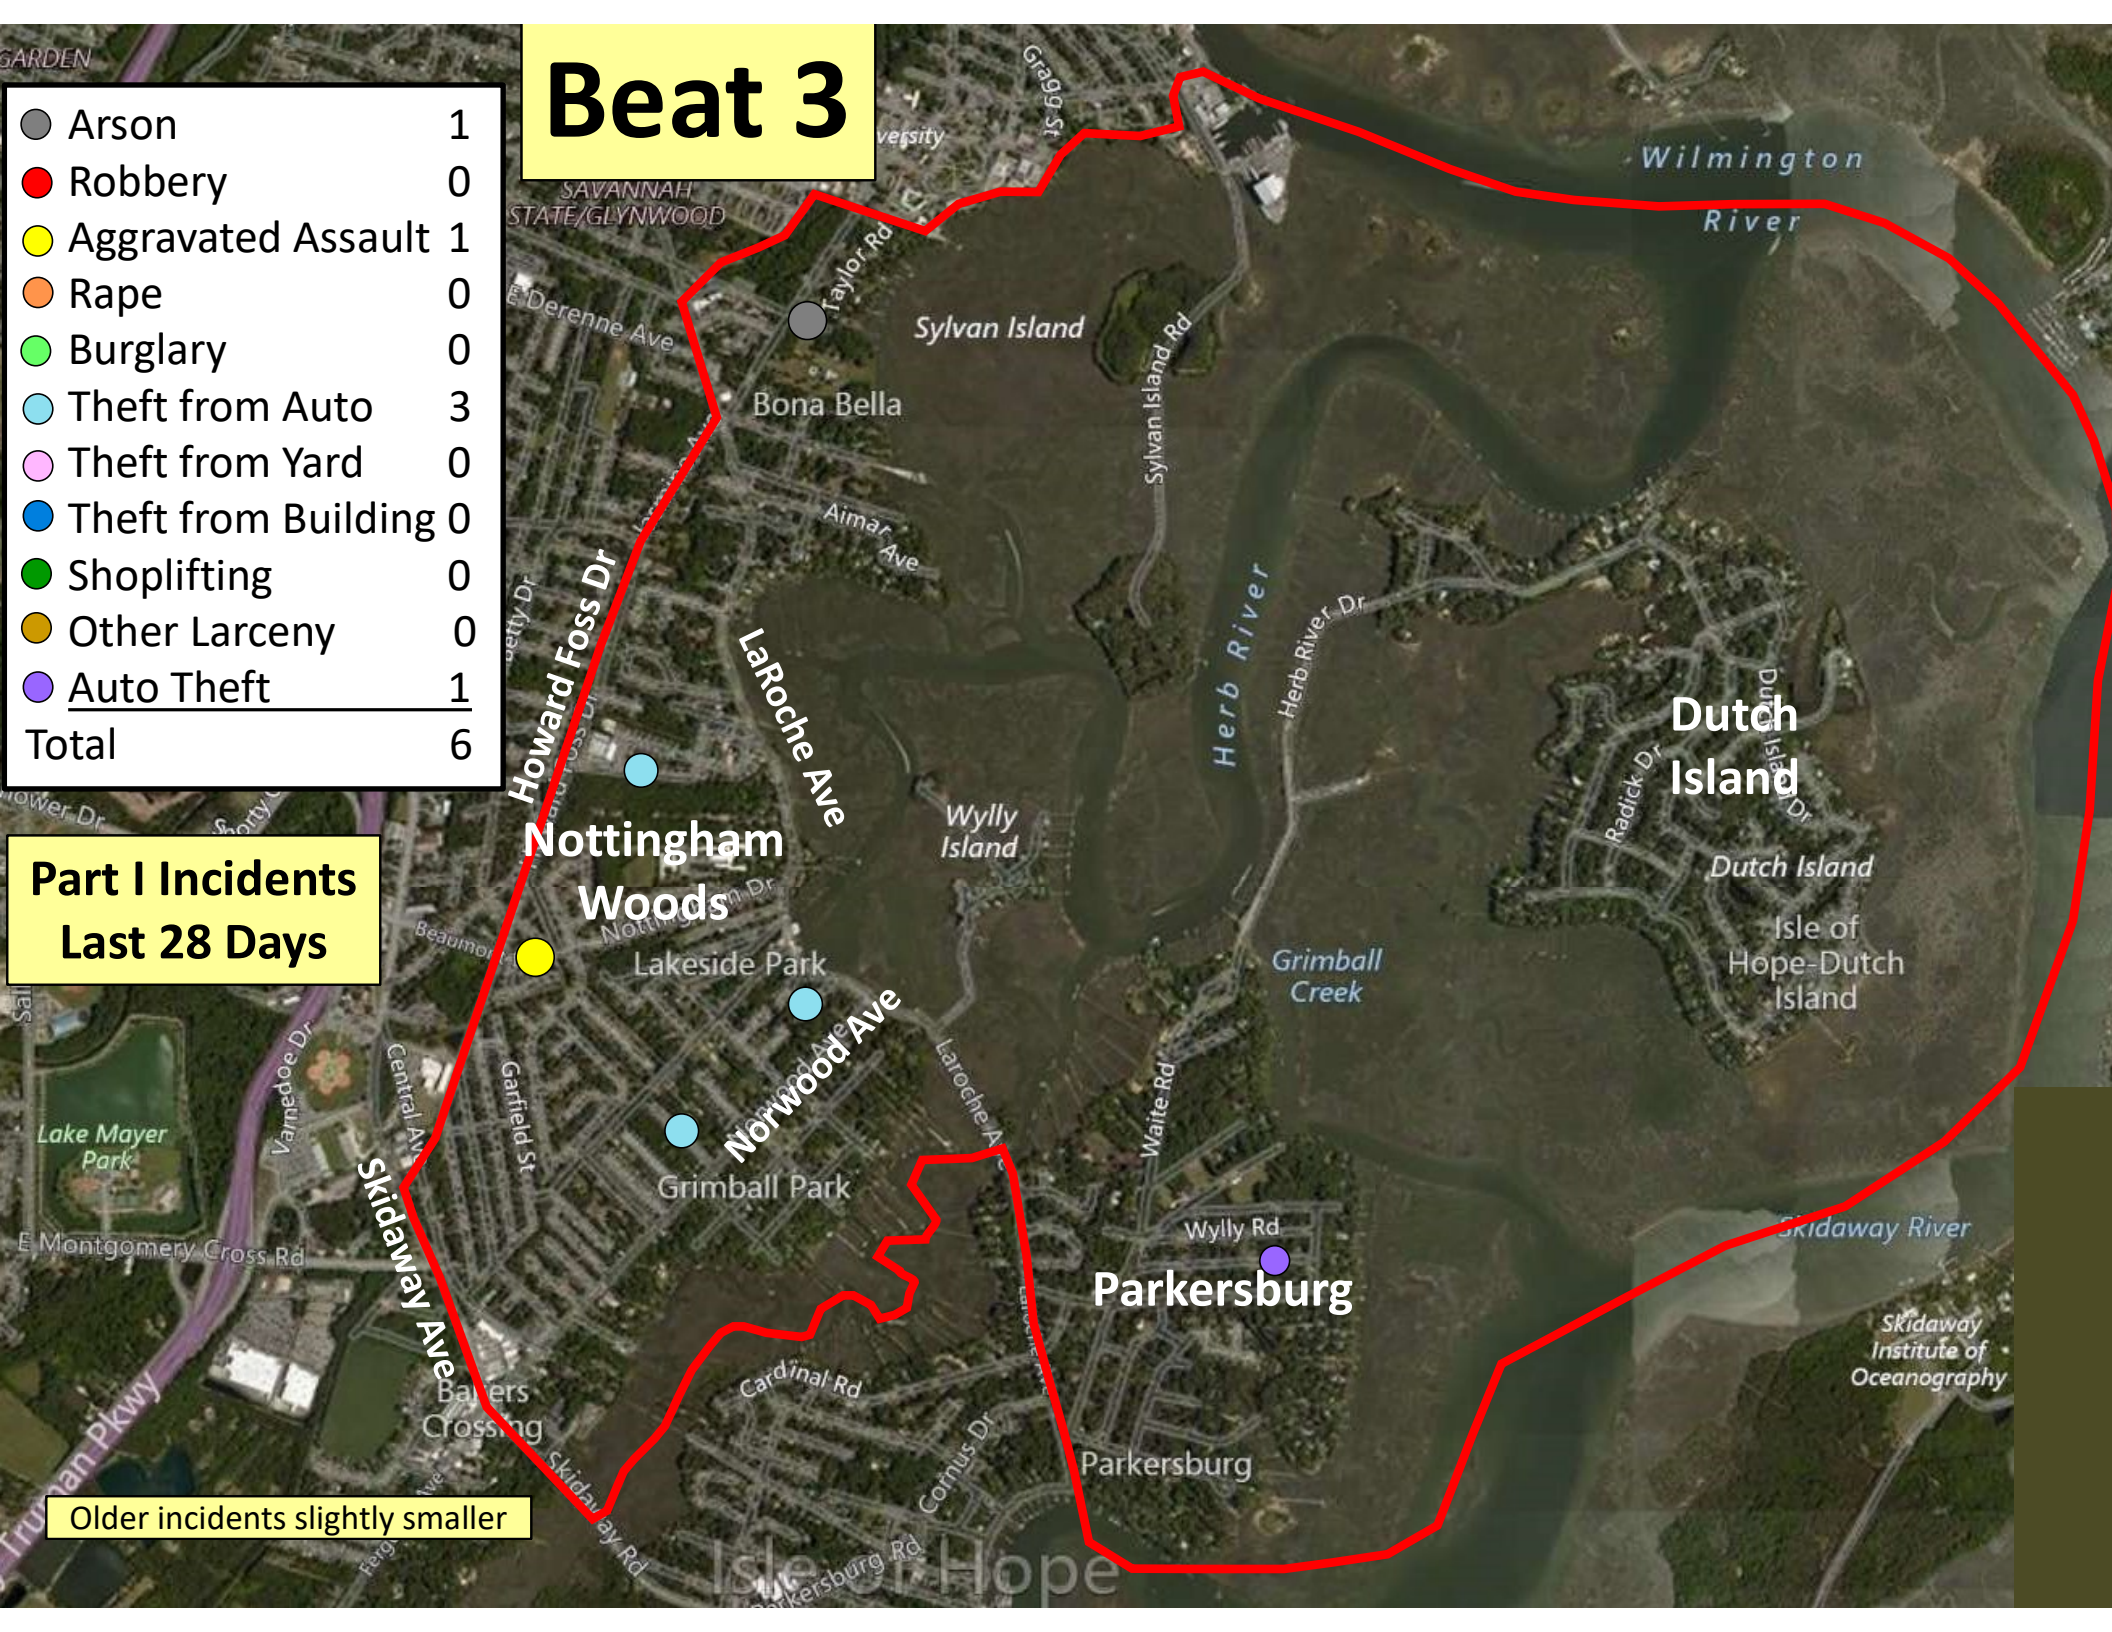

Beat 3

Arson	1
Robbery	0
Aggravated Assault	1
Rape	0
Burglary	0
Theft from Auto	3
Theft from Yard	0
Theft from Building	0
Shoplifting	0
Other Larceny	0
Auto Theft	1
Total	6

Part I Incidents Last 28 Days

Older incidents slightly smaller