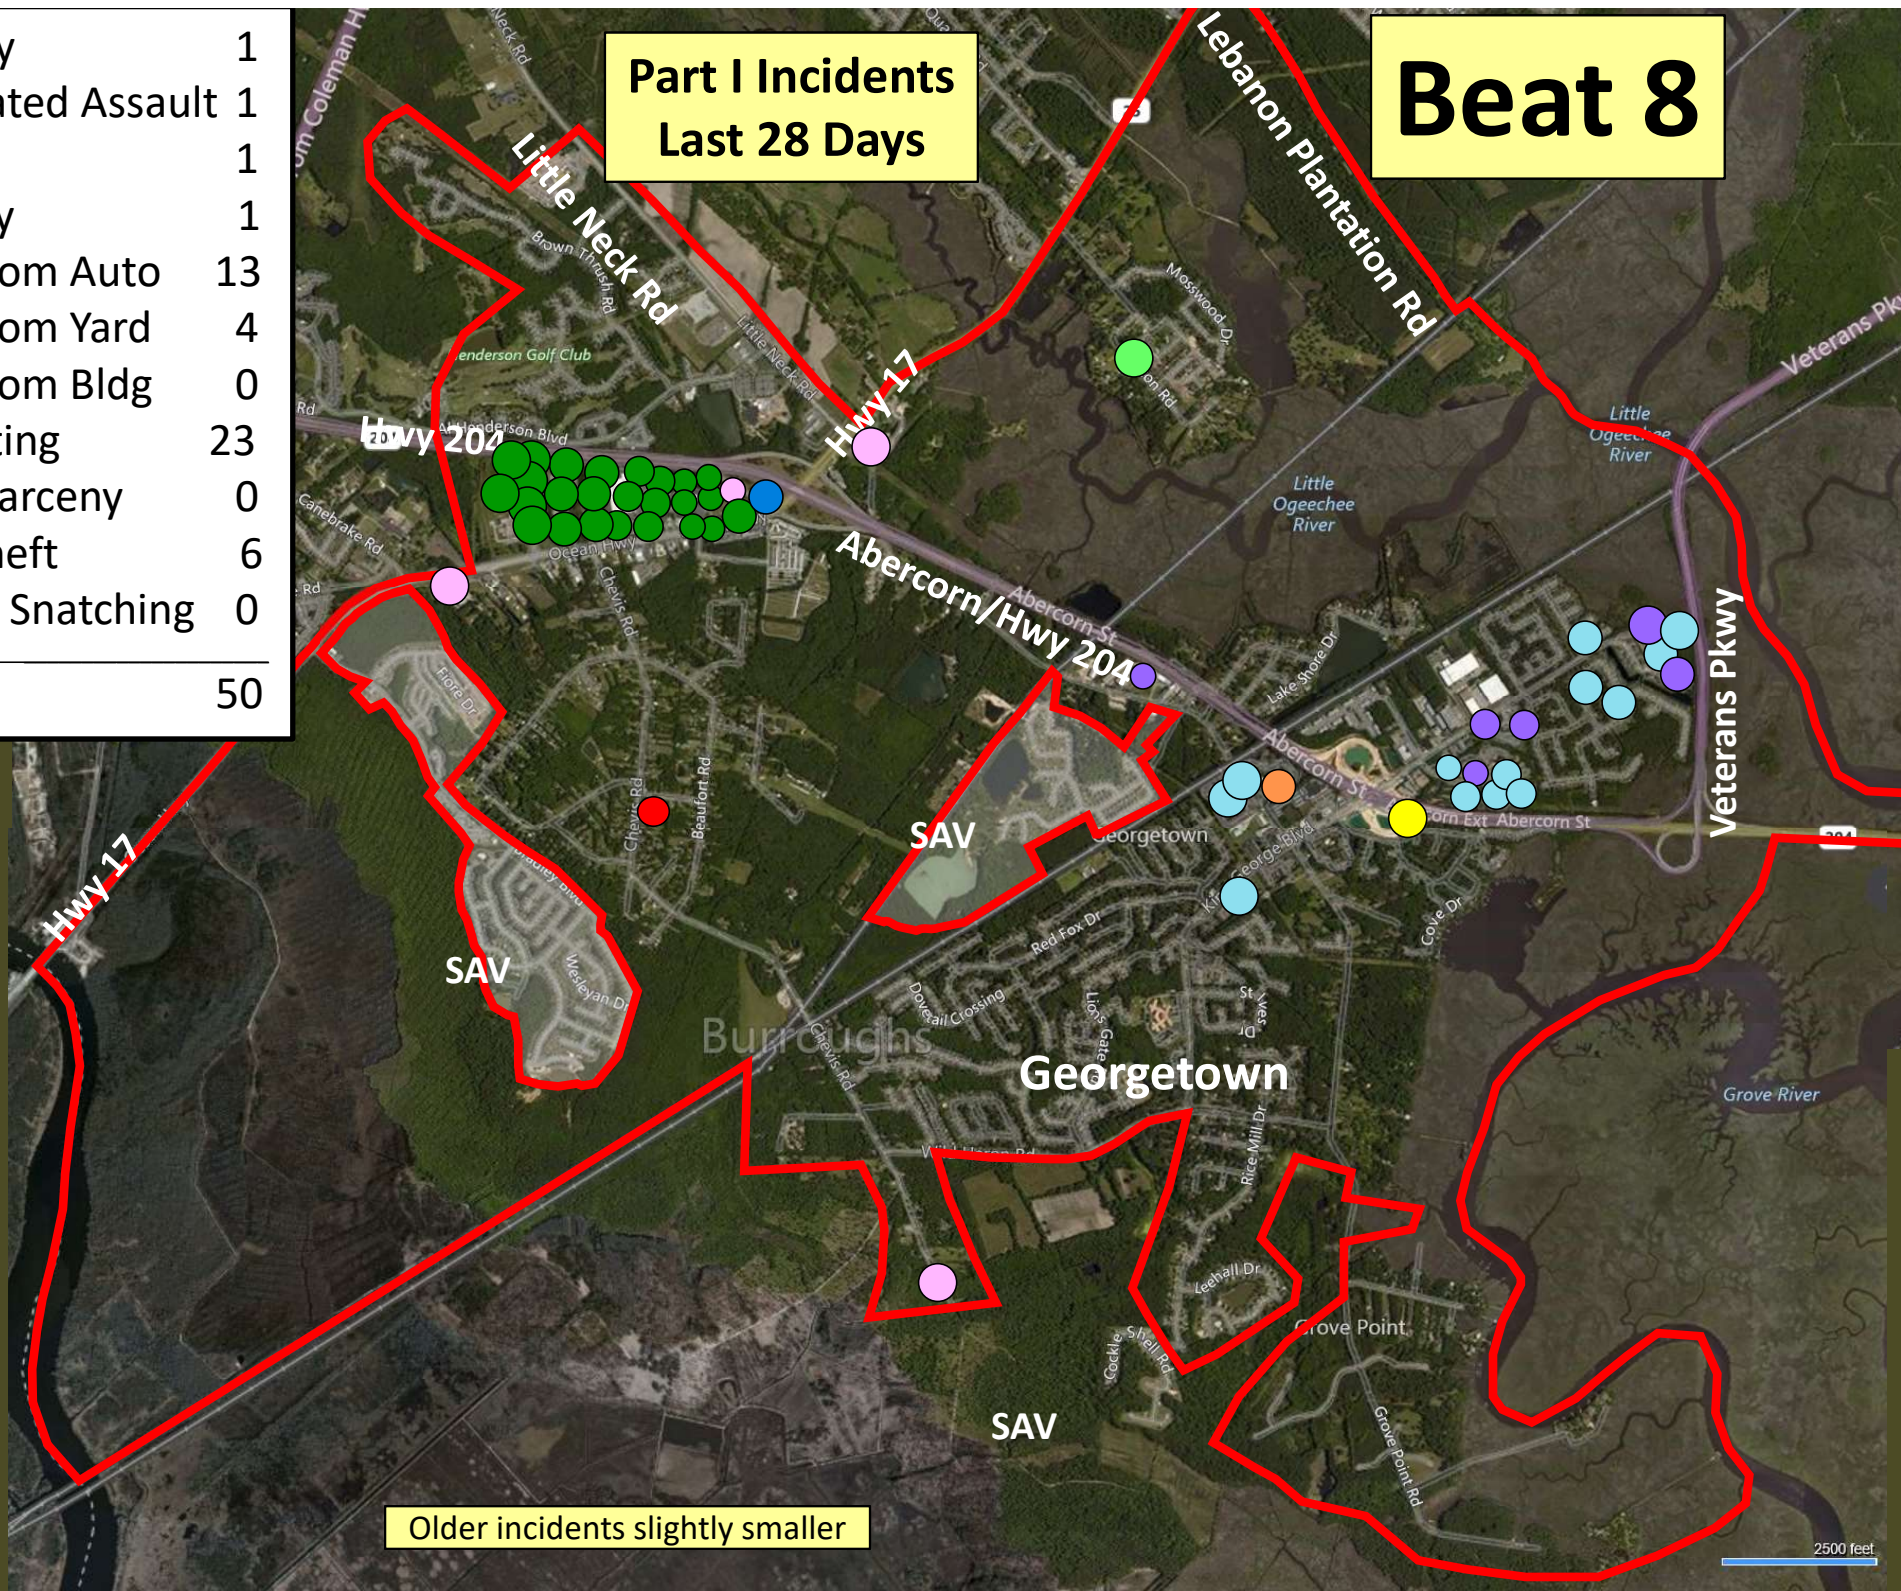

Beat 6

Part I Incidents
Last 28 Days

● Robbery	0
● Aggravated Assault	1
● Rape	0
● Burglary	0
● Theft from Auto	0
● Theft from Yard	2
● Theft from Building	0
● Shoplifting	0
● Other Larceny	0
● Auto Theft	0
● Snatching/PickPkt	0
Total	3

Older incidents slightly smaller

Beat 7

Part I Incidents
Last 28 Days

● Robbery	2
● Aggravated Assault	6
● Rape	1
● Burglary	3
● Theft from Auto	10
● Theft from Yard	4
● Theft from Building	1
● Shoplifting	0
● Other Larceny	1
● Auto Theft	2
● Snatching/PickPkt	1
Total	31

Older incidents slightly smaller

Beat 8

Part I Incidents Last 28 Days

● Robbery	1
● Aggravated Assault	1
● Rape	1
● Burglary	1
● Theft from Auto	13
● Theft from Yard	4
● Theft from Bldg	0
● Shoplifting	23
● Other Larceny	0
● Auto Theft	6
● Sudden Snatching	0
Total	50

Older incidents slightly smaller

Beat 9

Part I Incidents
Last 28 Days

Arson	1
Robbery	2
Aggravated Assault	6
Rape	1
Burglary	5
Theft from Auto	8
Theft from Yard	3
Theft from Building	2
Shoplifting	3
Other Larceny	0
Auto Theft	6
Snatching/PickPkt	0
Total	36