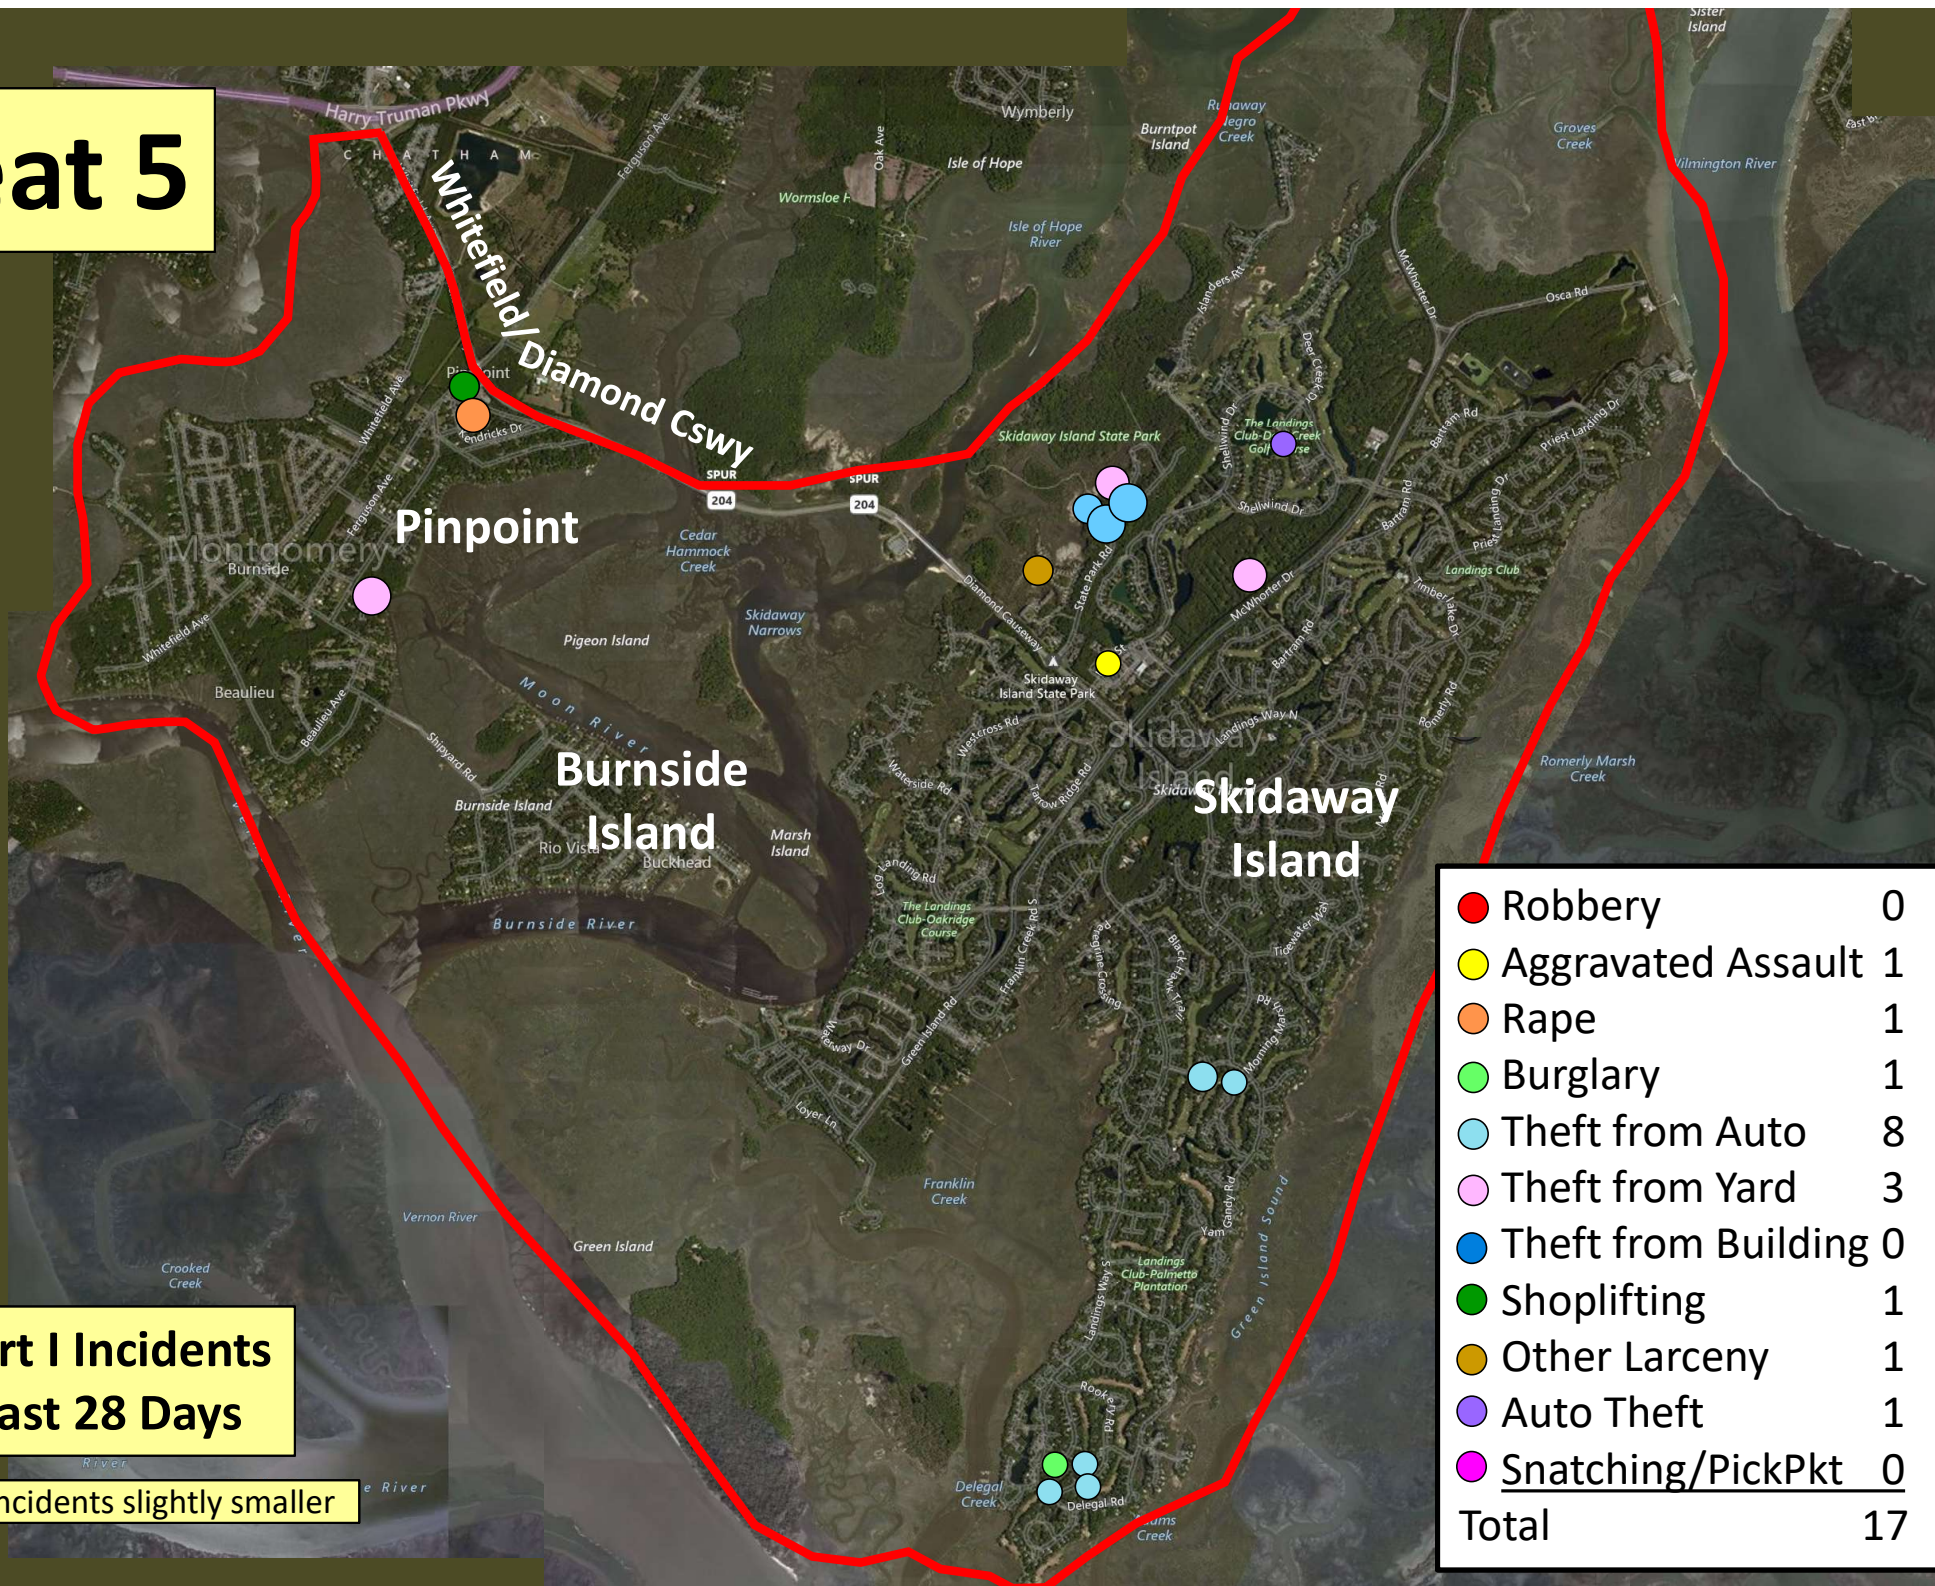

Older incidents slightly smaller

Beat 4

Part I Incidents
Last 28 Days

● Robbery	0
● Aggravated Assault	1
● Rape	1
● Burglary	0
● Theft from Auto	2
● Theft from Yard	2
● Theft from Building	0
● Shoplifting	3
● Other Larceny	0
● Auto Theft	2
Total	12

Older incidents slightly smaller

Beat 5

**Part I Incidents
Last 28 Days**

Older incidents slightly smaller

● Robbery	0
● Aggravated Assault	1
● Rape	1
● Burglary	1
● Theft from Auto	8
● Theft from Yard	3
● Theft from Building	0
● Shoplifting	1
● Other Larceny	1
● Auto Theft	1
● Snatching/PickPkt	0
Total	17