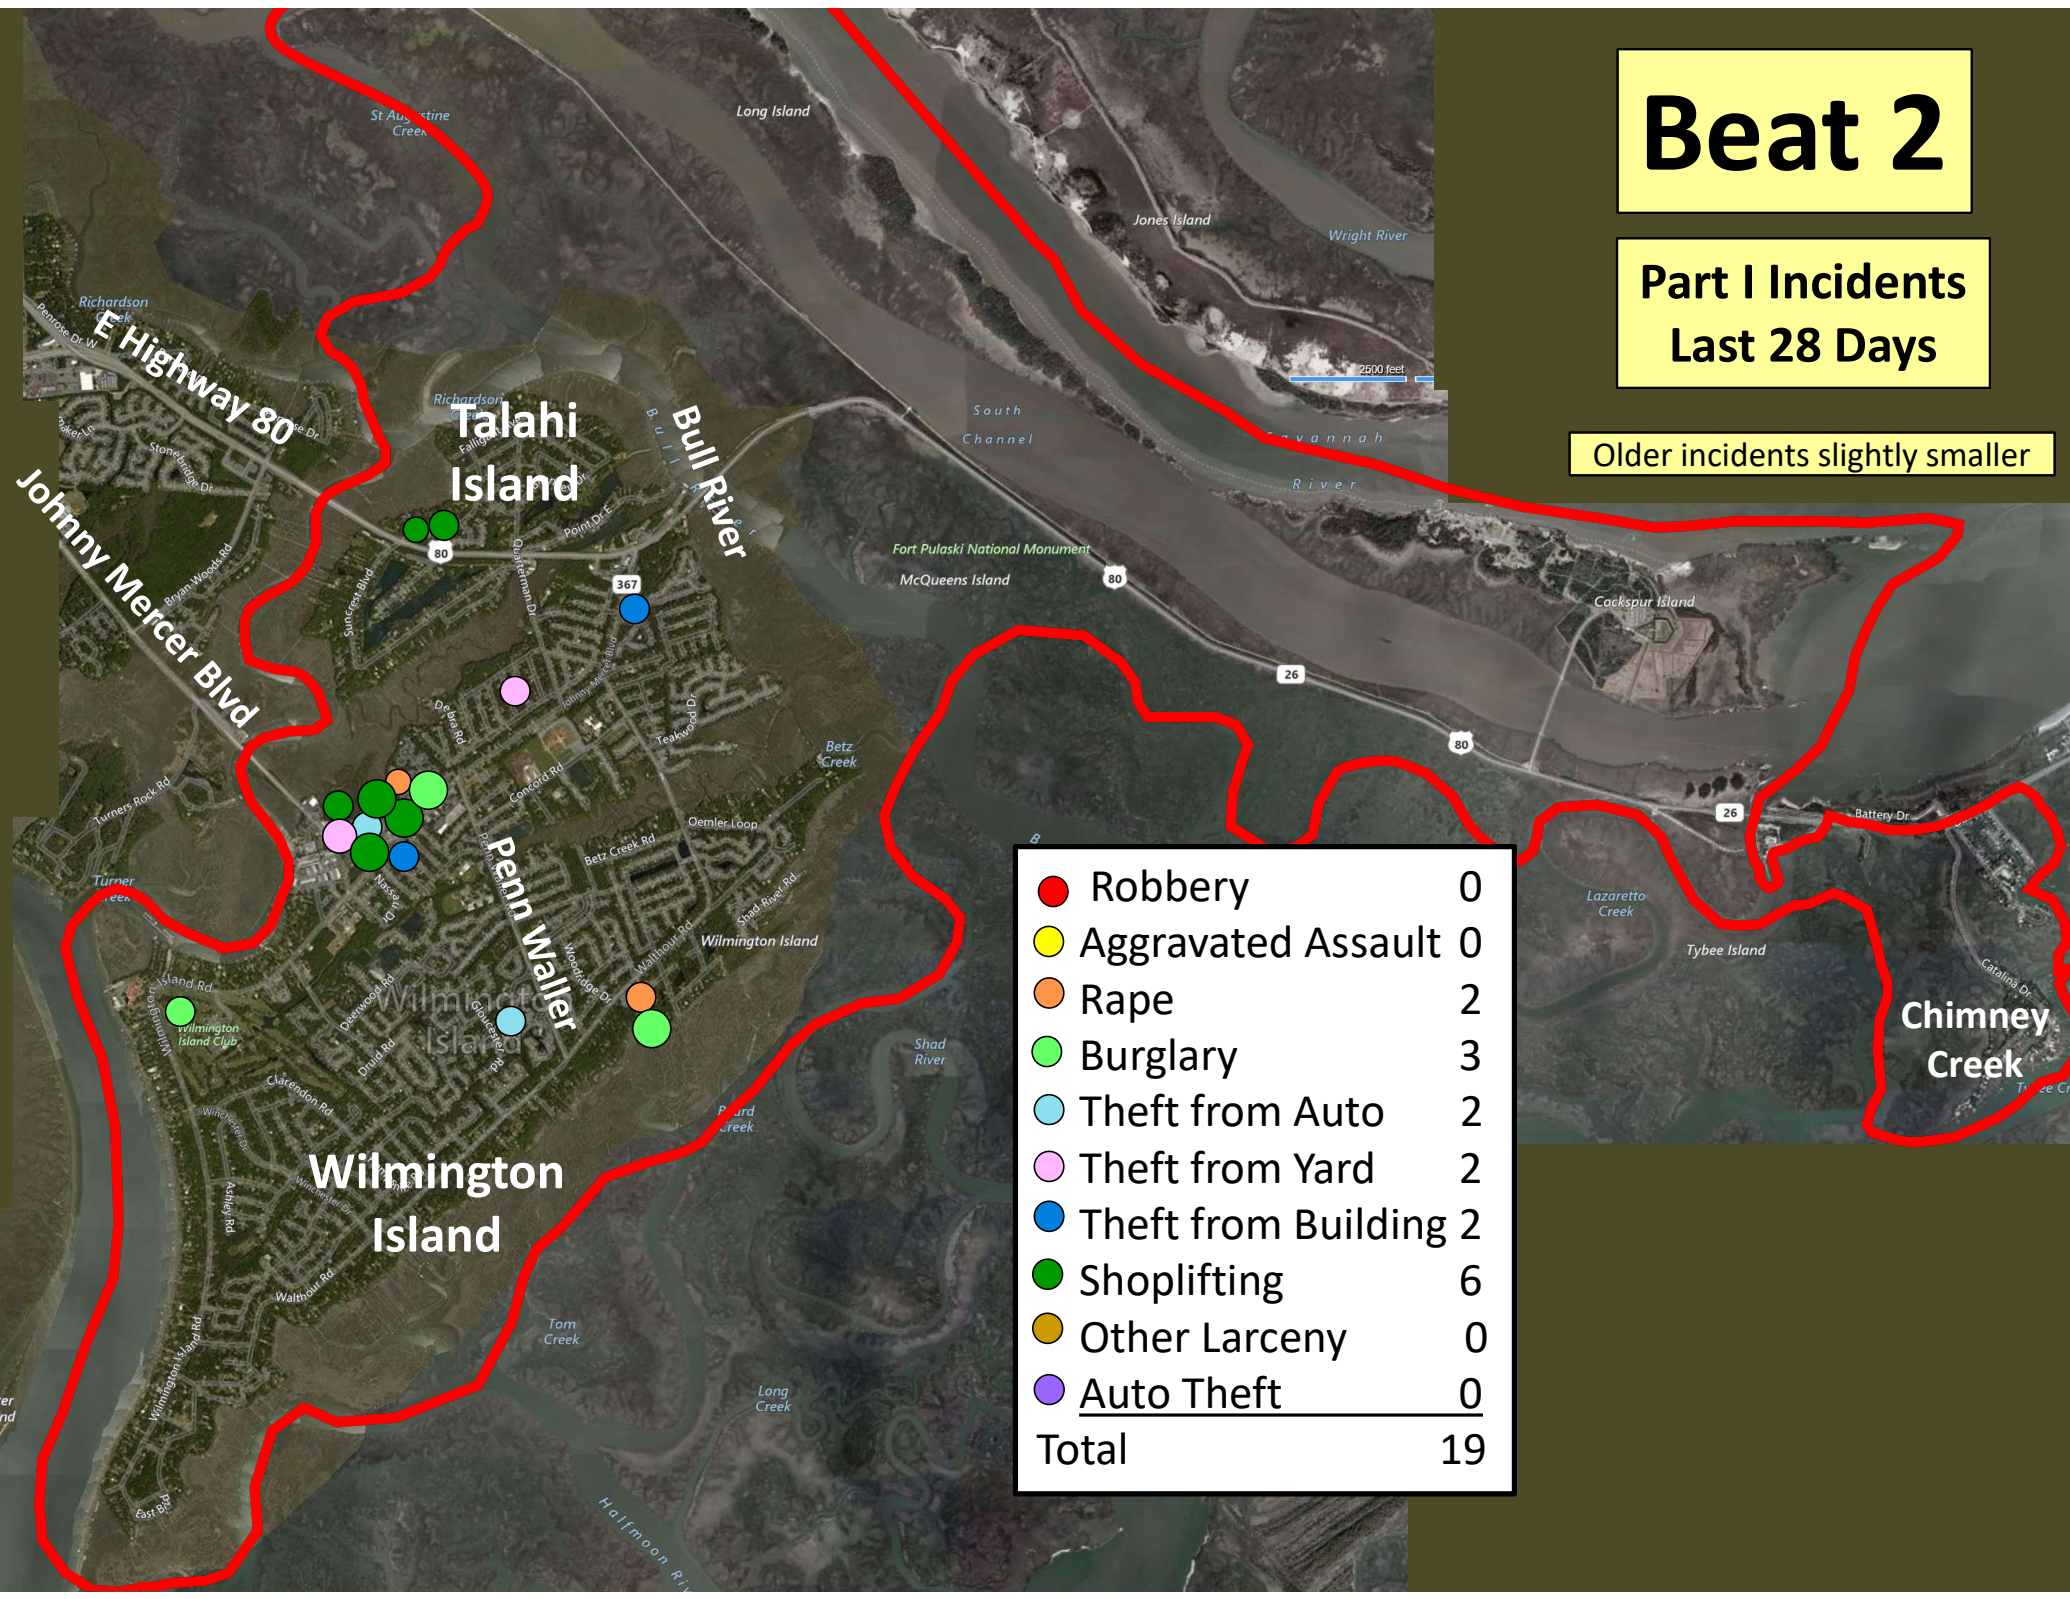

Beat 1

Part I Incidents Last 28 Days

● Robbery	0
● Aggravated Assault	1
● Rape	0
● Burglary	0
● Theft from Auto	0
● Theft from Yard	1
● Theft from Building	0
● Shoplifting	3
● Other Larceny	0
● Auto Theft	0
● Snatching/PickPkt	0
Total	5

Older incidents slightly smaller

Beat 2

Part I Incidents
Last 28 Days

Older incidents slightly smaller

● Robbery	0
● Aggravated Assault	0
● Rape	2
● Burglary	3
● Theft from Auto	2
● Theft from Yard	2
● Theft from Building	2
● Shoplifting	6
● Other Larceny	0
● Auto Theft	0
Total	19

Older incidents slightly smaller

Beat 5

**Part I Incidents
Last 28 Days**

Older incidents slightly smaller

● Robbery	0
● Aggravated Assault	1
● Rape	1
● Burglary	1
● Theft from Auto	8
● Theft from Yard	3
● Theft from Building	0
● Shoplifting	1
● Other Larceny	1
● Auto Theft	1
● Snatching/PickPkt	0
Total	17

Older incidents slightly smaller

Beat 9

Part I Incidents
Last 28 Days

Arson	1
Robbery	2
Aggravated Assault	6
Rape	1
Burglary	5
Theft from Auto	8
Theft from Yard	3
Theft from Building	2
Shoplifting	3
Other Larceny	0
Auto Theft	6
Snatching/PickPkt	0
Total	36