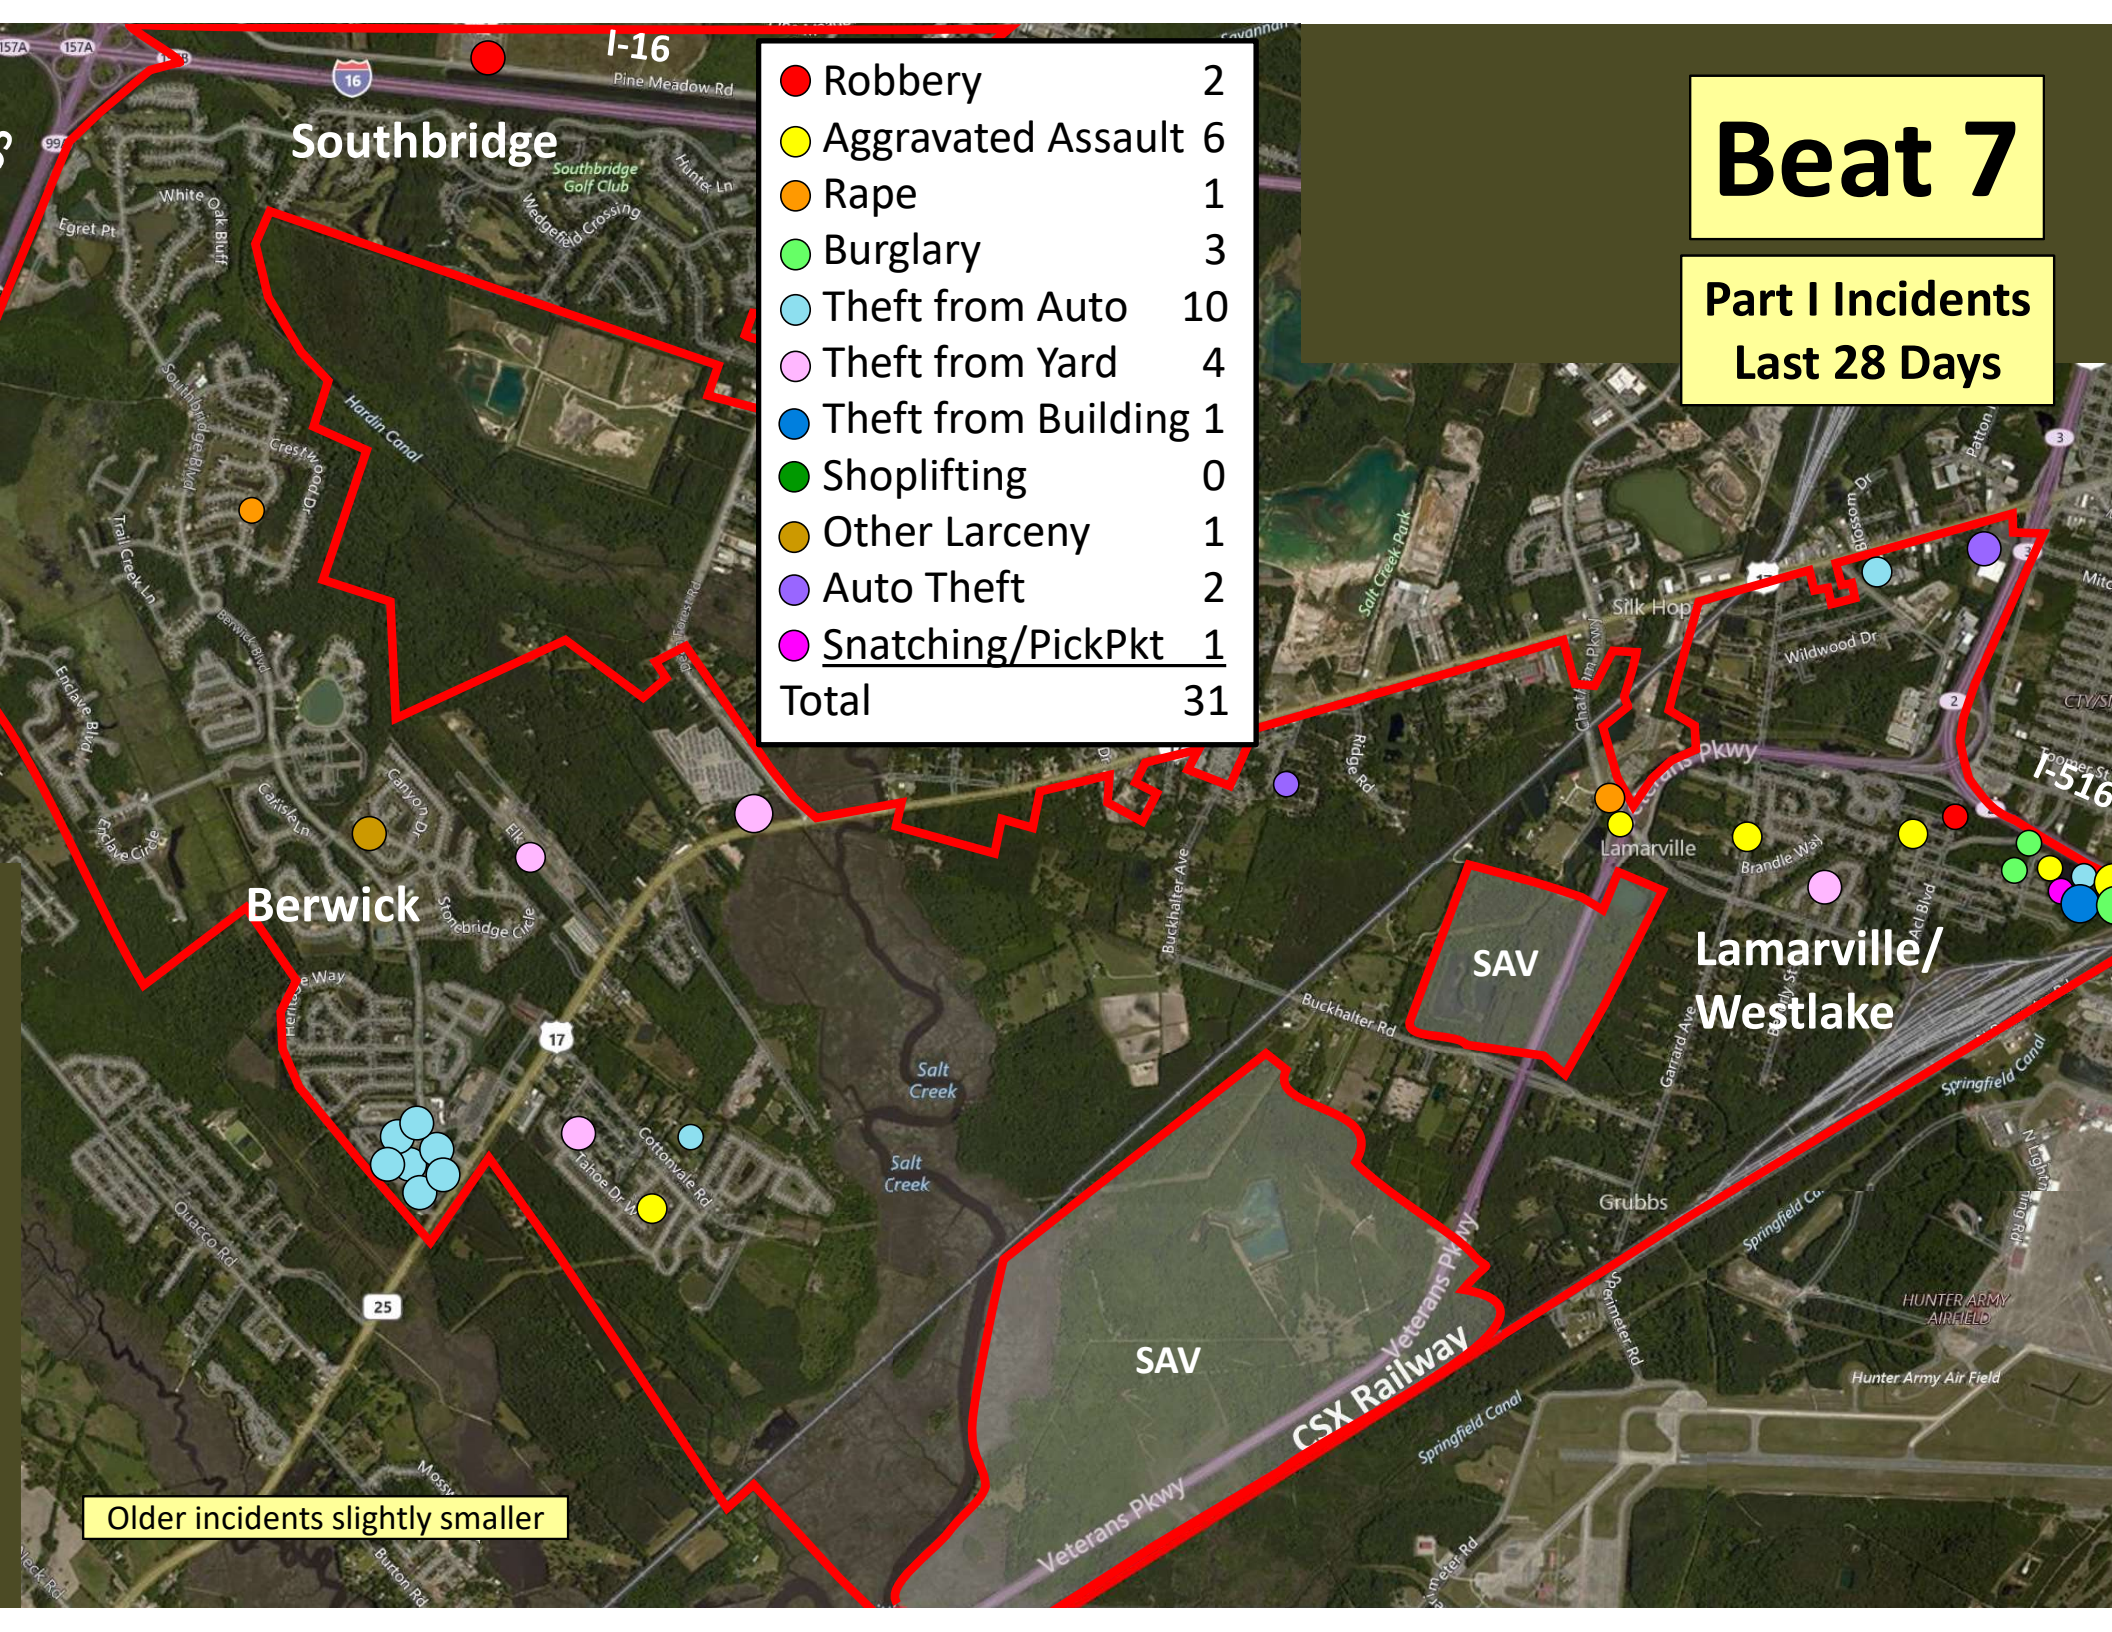

Beat 7

Part I Incidents
Last 28 Days

● Robbery	2
● Aggravated Assault	6
● Rape	1
● Burglary	3
● Theft from Auto	10
● Theft from Yard	4
● Theft from Building	1
● Shoplifting	0
● Other Larceny	1
● Auto Theft	2
● Snatching/PickPkt	1
Total	31

Older incidents slightly smaller