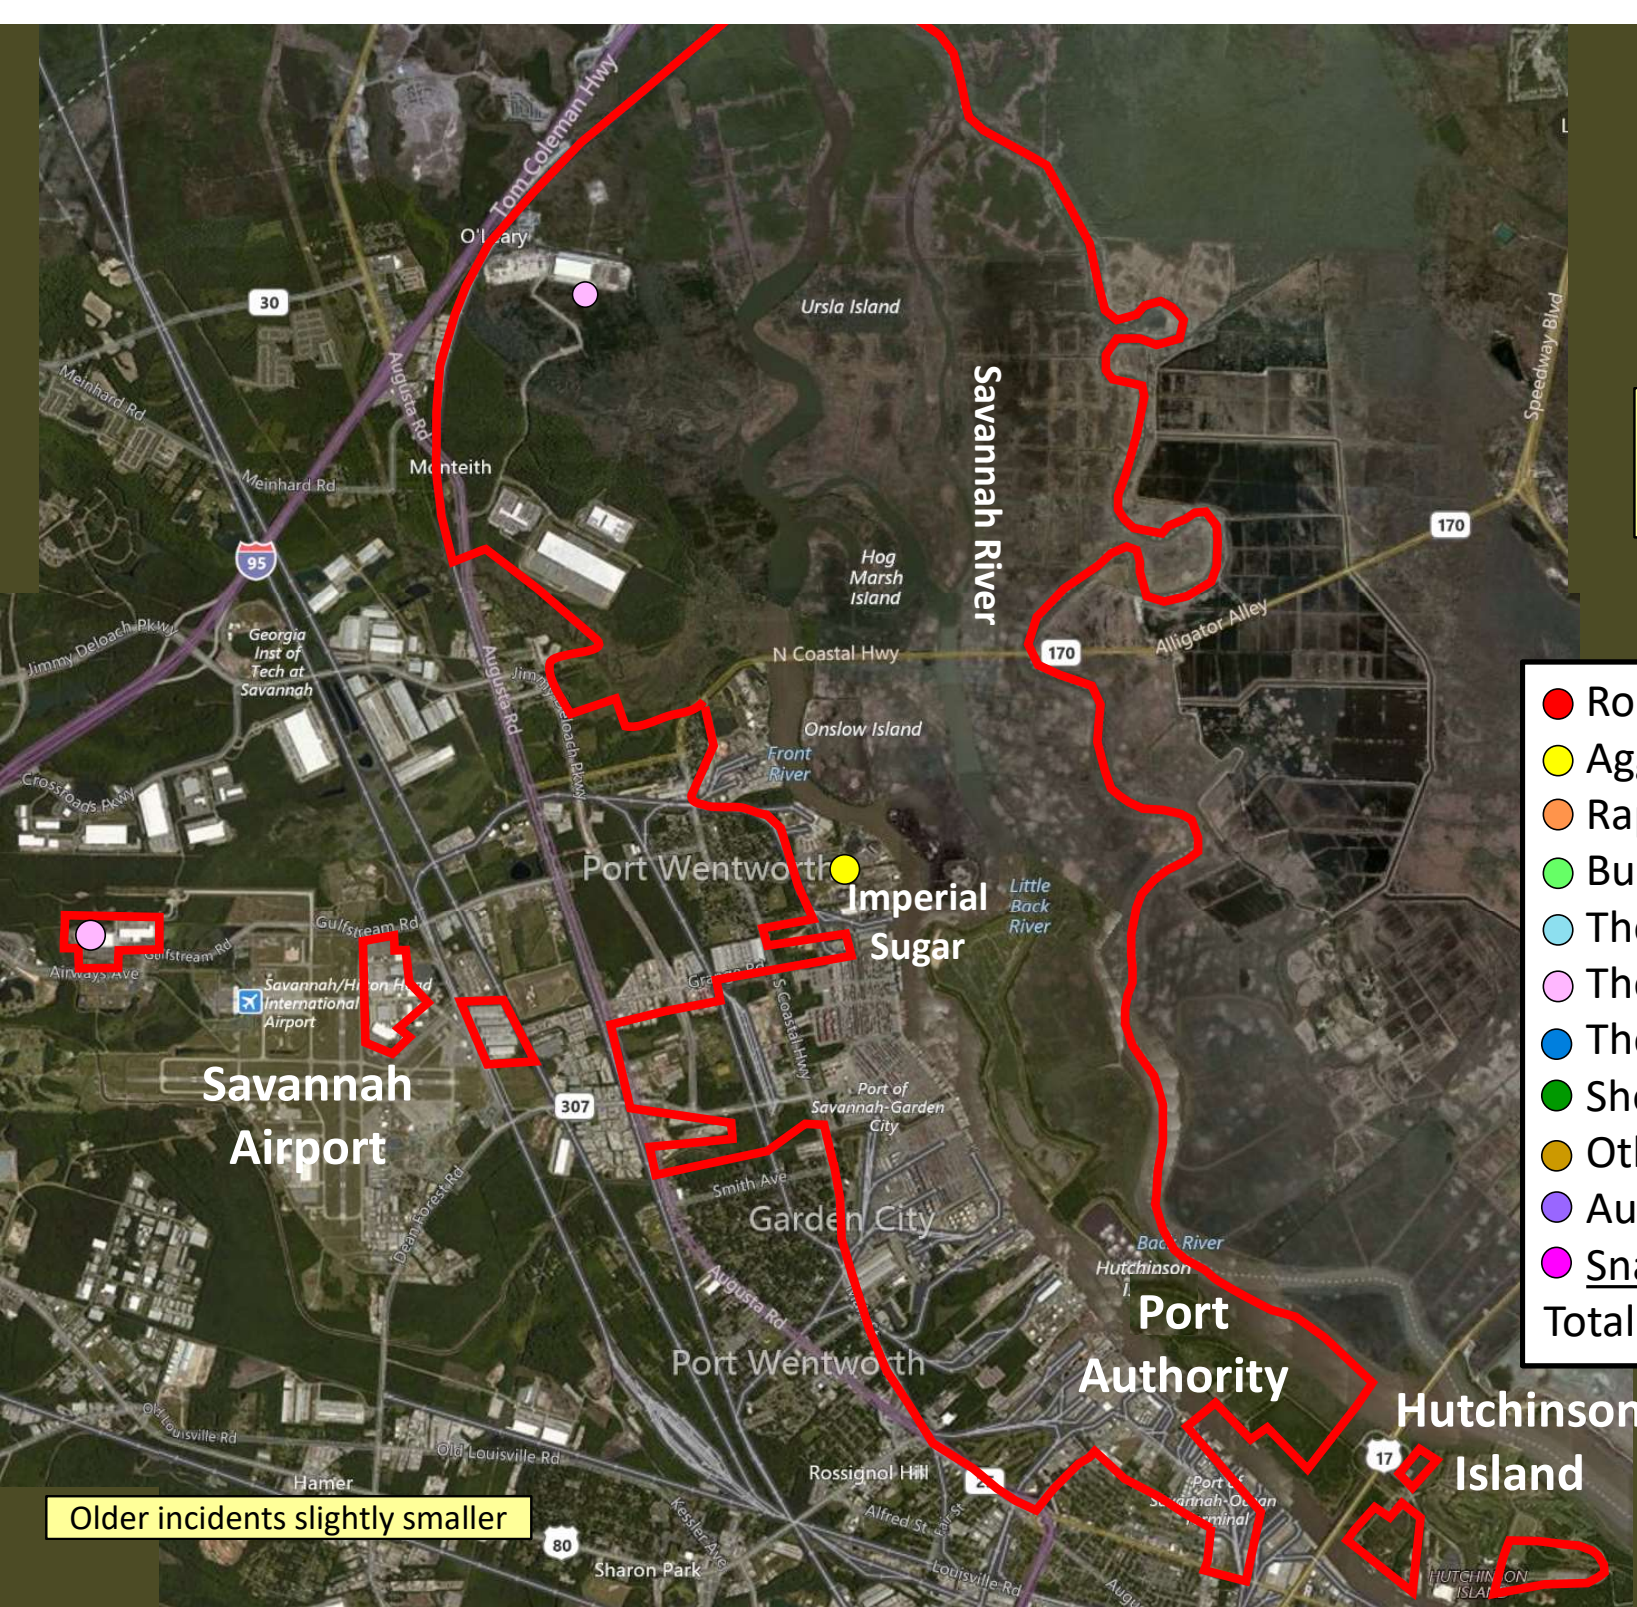

Beat 6

Part I Incidents
Last 28 Days

● Robbery	0
● Aggravated Assault	1
● Rape	0
● Burglary	0
● Theft from Auto	0
● Theft from Yard	2
● Theft from Building	0
● Shoplifting	0
● Other Larceny	0
● Auto Theft	0
● Snatching/PickPkt	0
Total	3

Older incidents slightly smaller