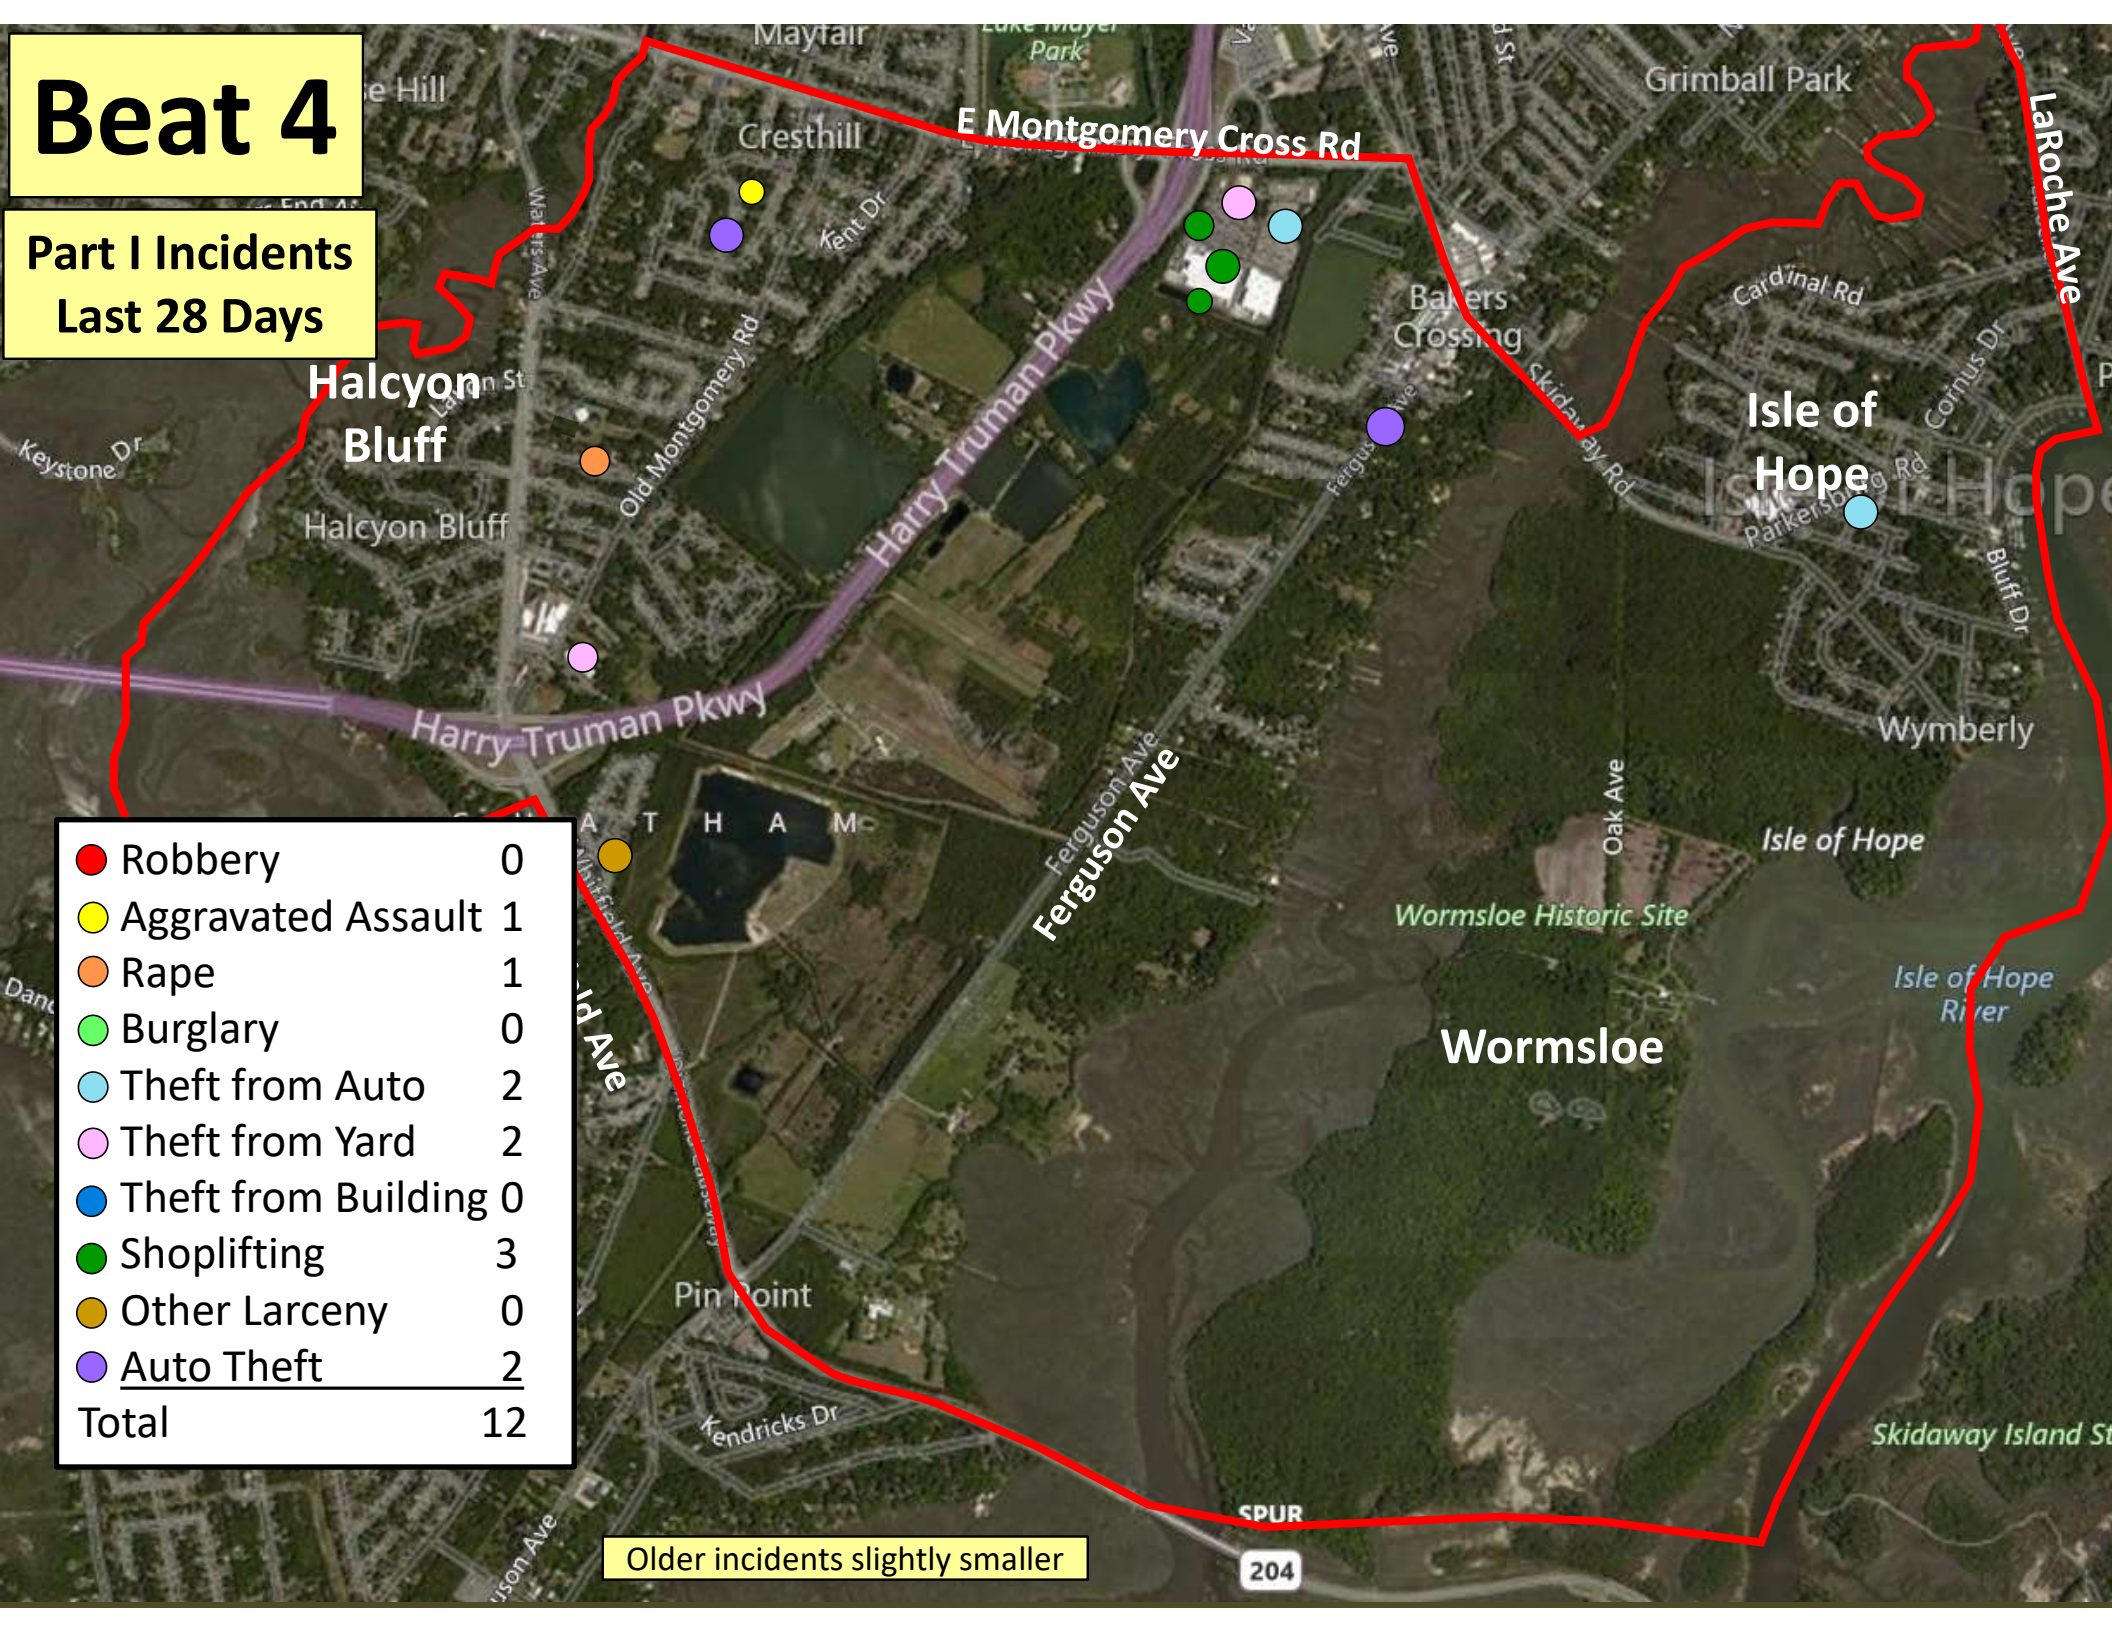

Beat 4

Part I Incidents
Last 28 Days

● Robbery	0
● Aggravated Assault	1
● Rape	1
● Burglary	0
● Theft from Auto	2
● Theft from Yard	2
● Theft from Building	0
● Shoplifting	3
● Other Larceny	0
● Auto Theft	2
Total	12

Older incidents slightly smaller