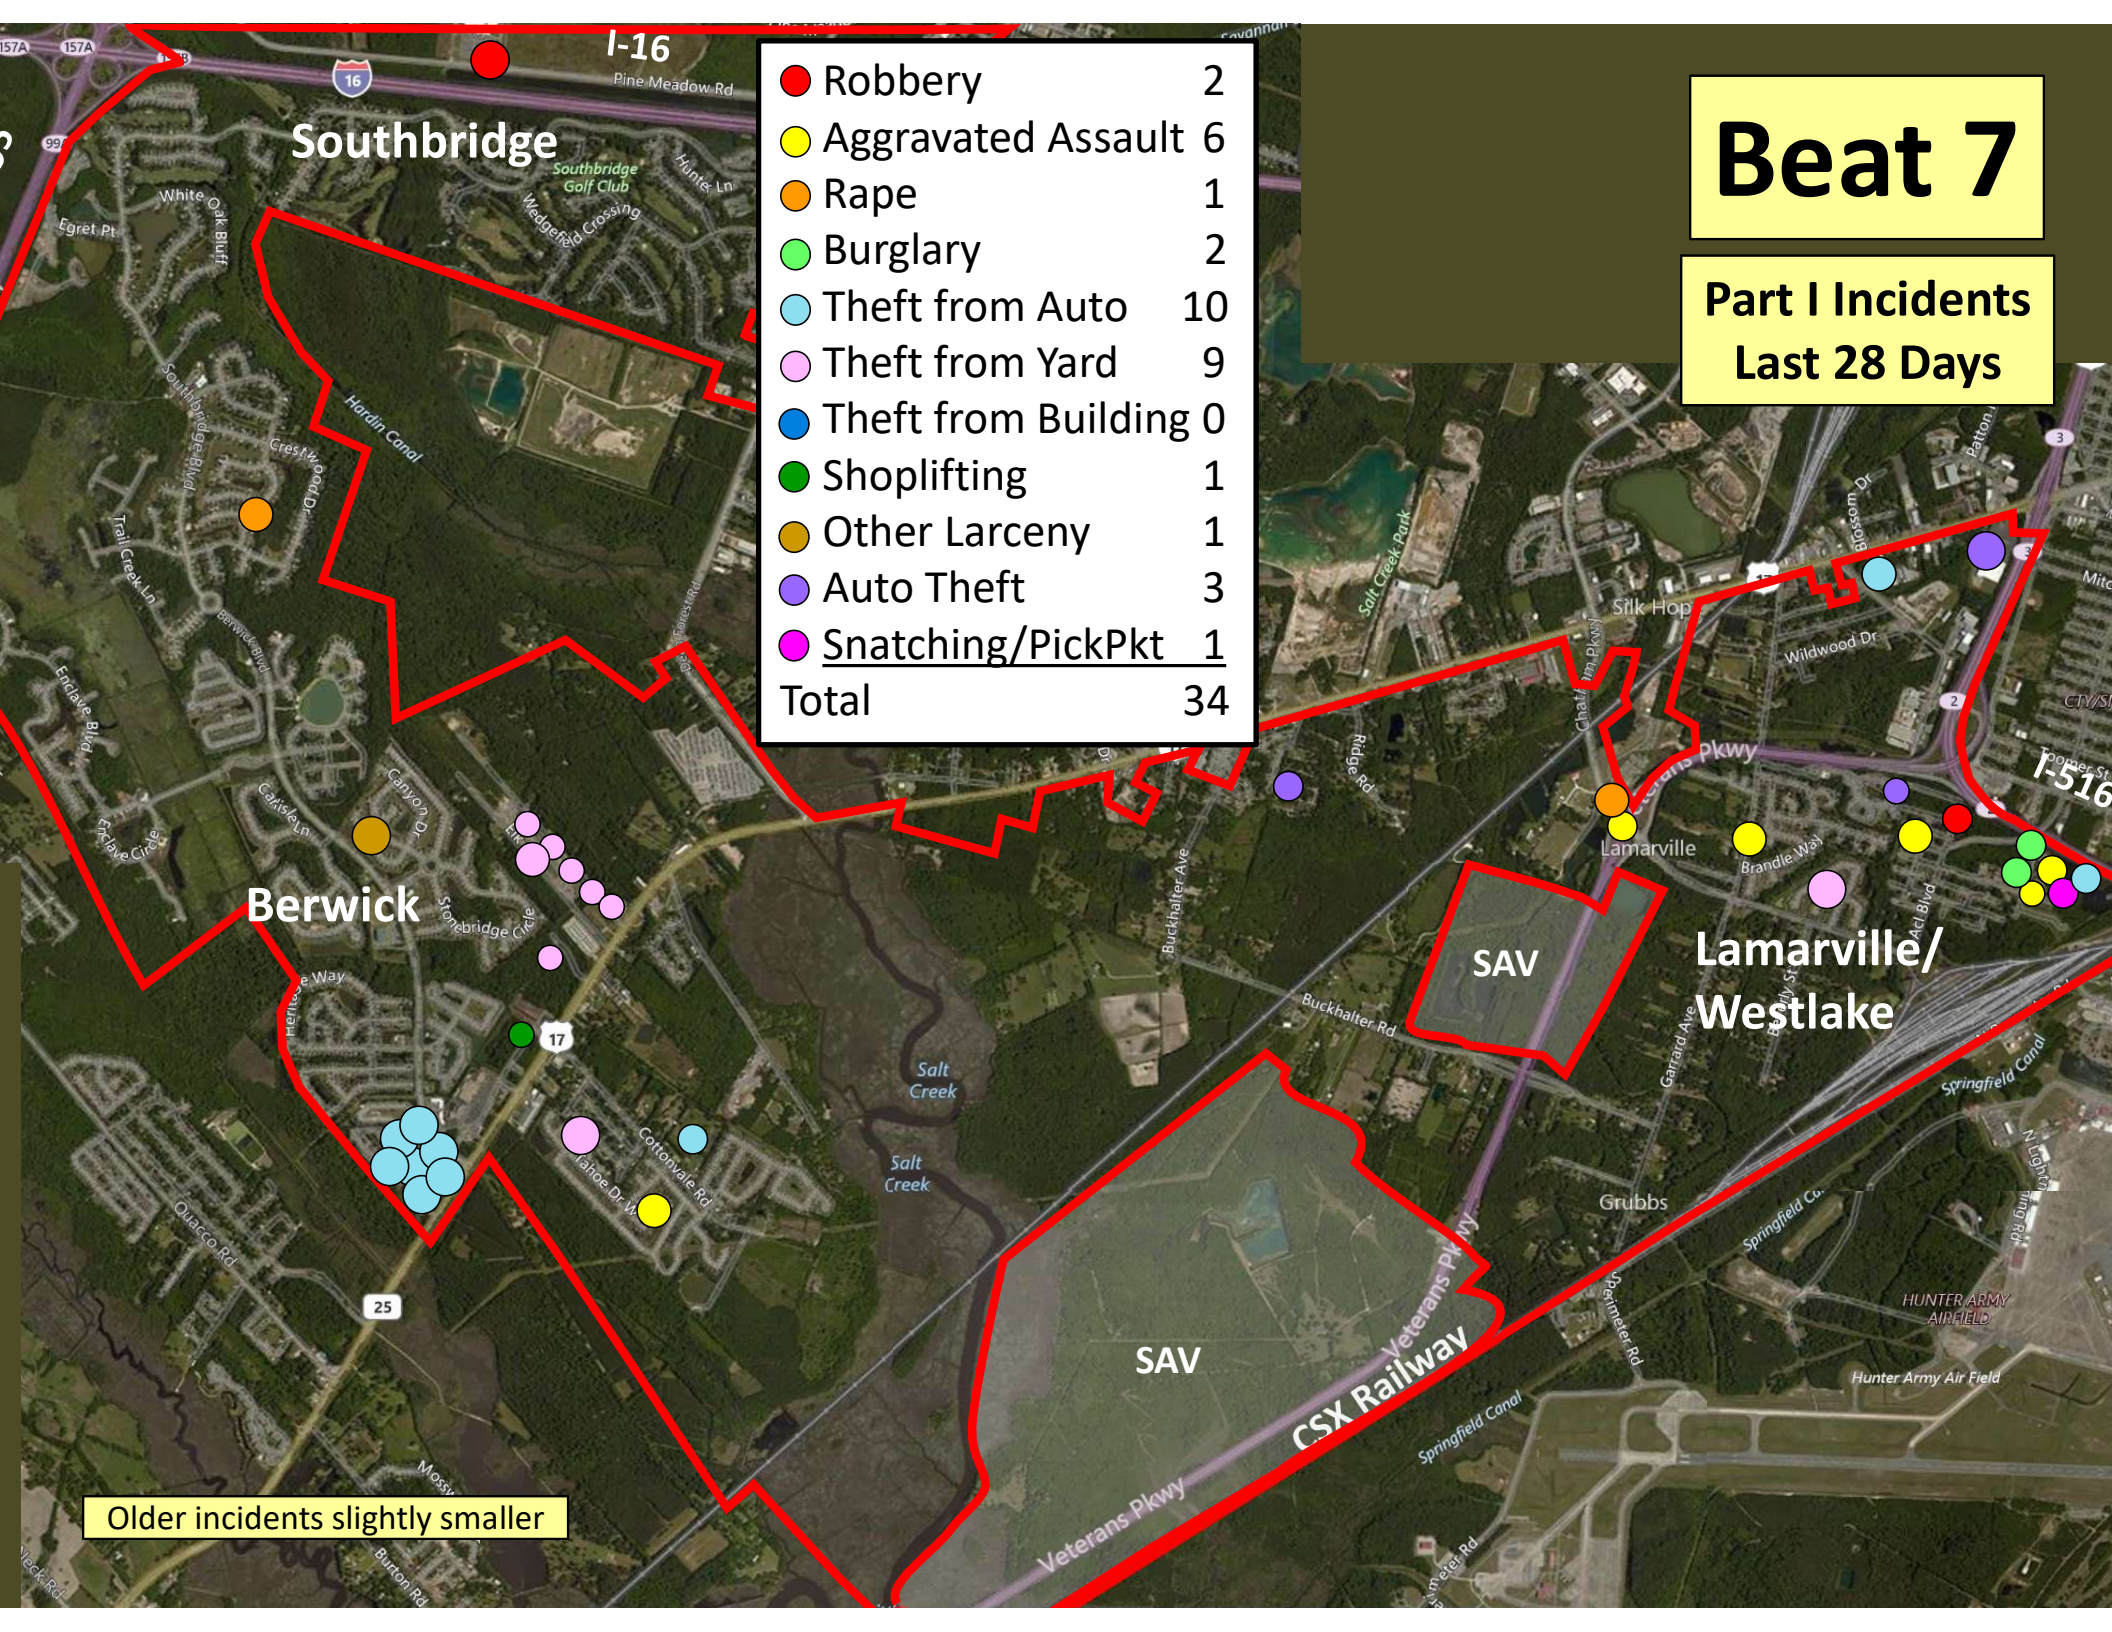

Beat 7

Part I Incidents
Last 28 Days

● Robbery	2
● Aggravated Assault	6
● Rape	1
● Burglary	2
● Theft from Auto	10
● Theft from Yard	9
● Theft from Building	0
● Shoplifting	1
● Other Larceny	1
● Auto Theft	3
● Snatching/PickPkt	1
Total	34

Older incidents slightly smaller