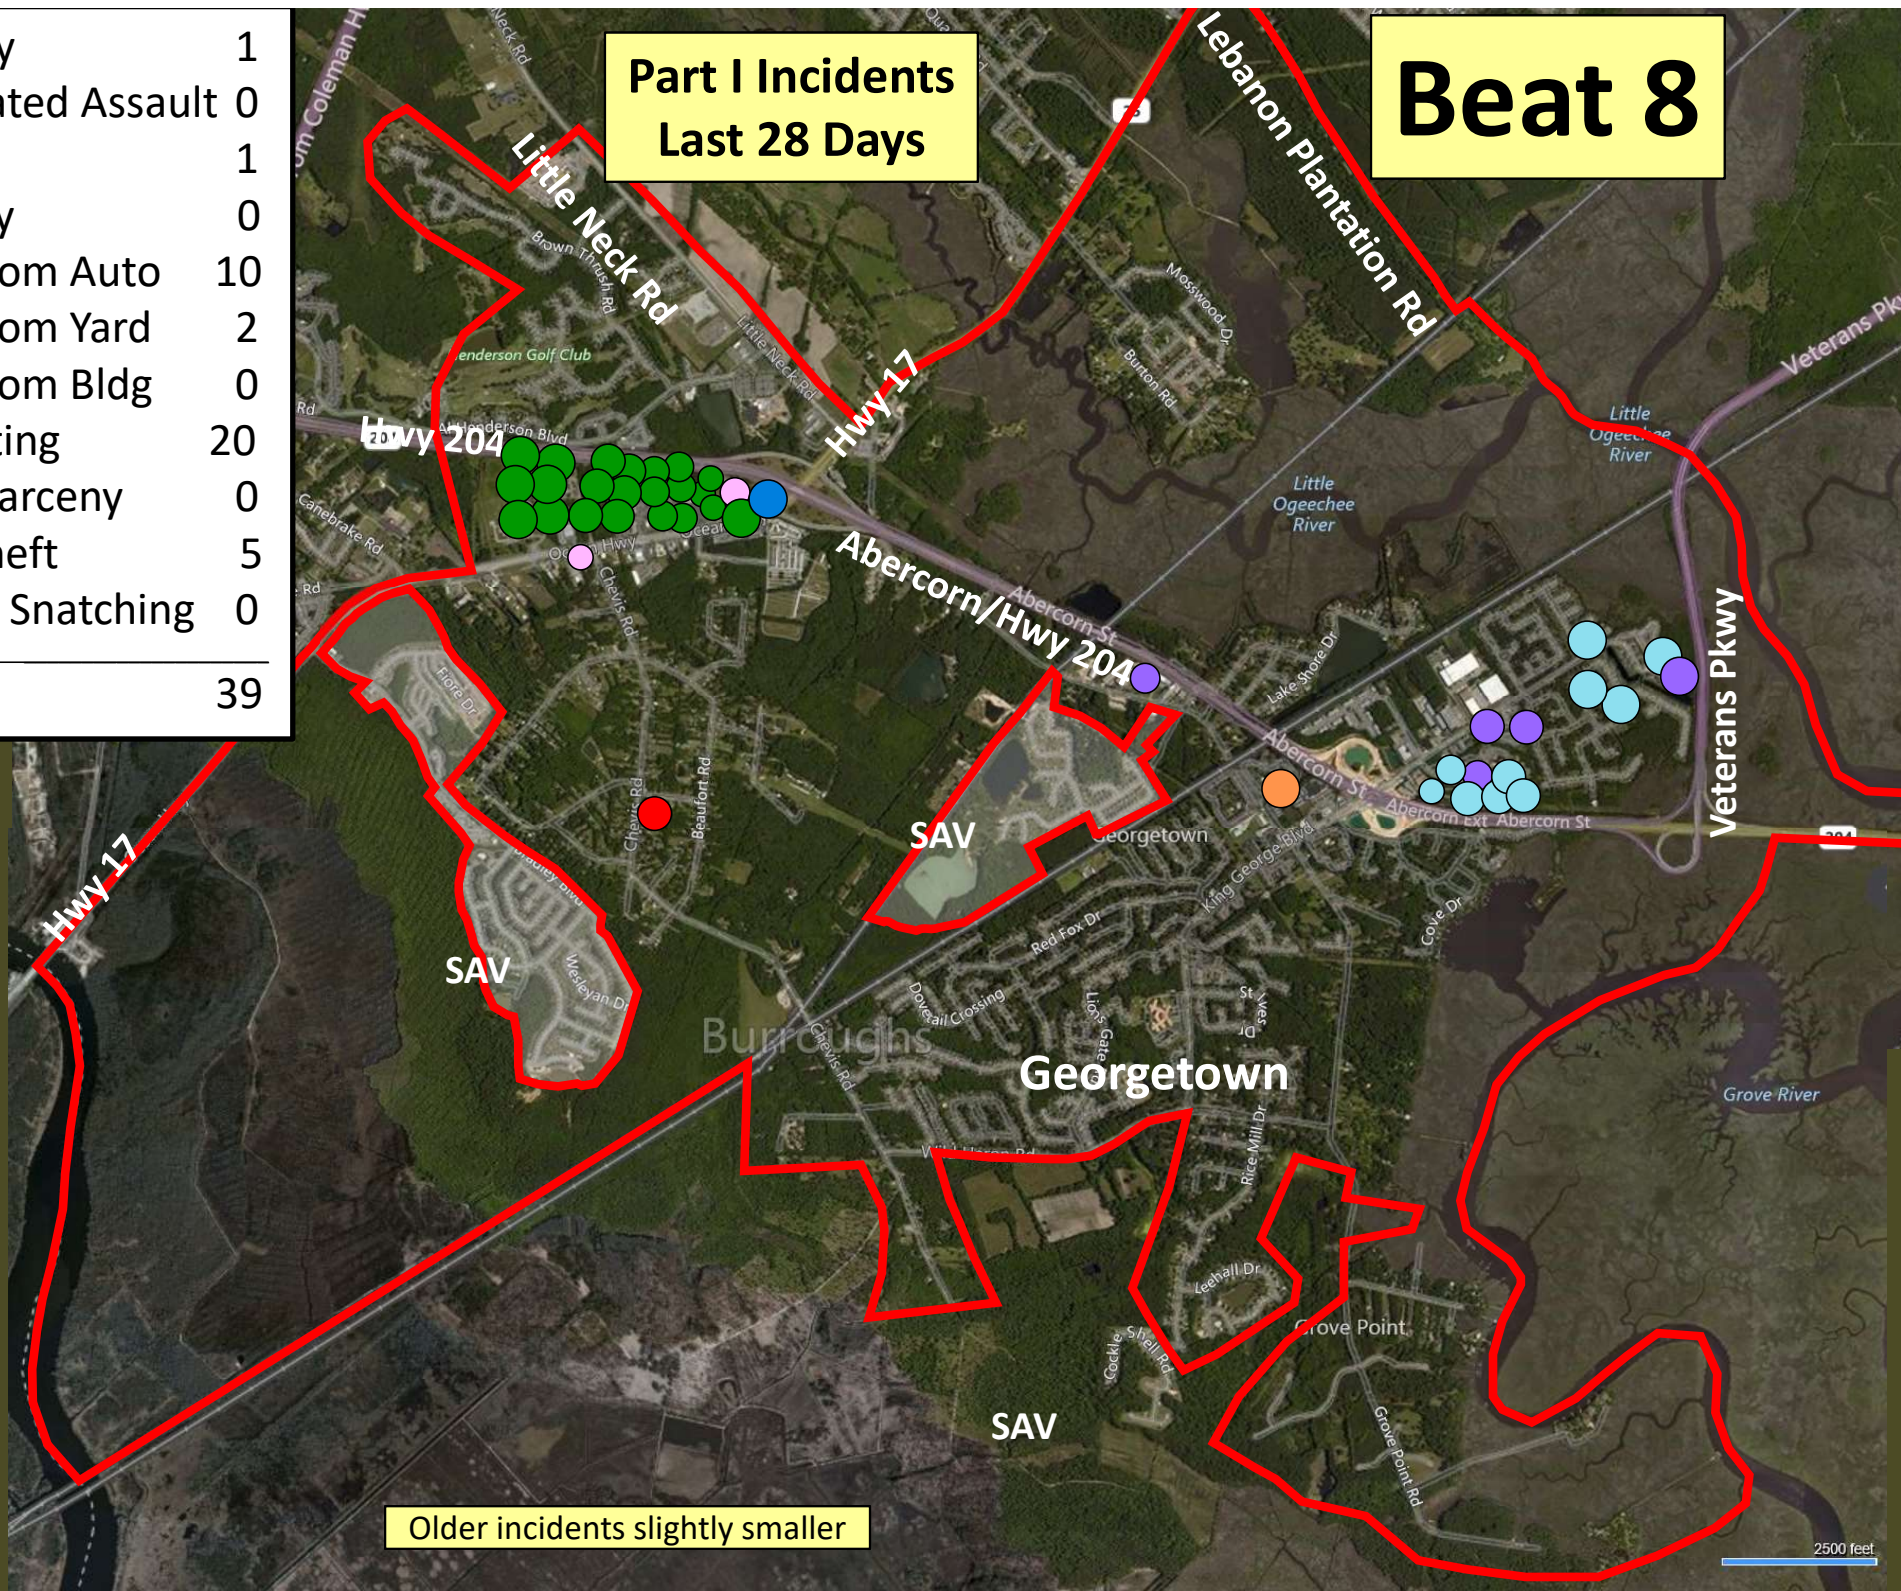

Beat 8

Part I Incidents Last 28 Days

● Robbery	1
● Aggravated Assault	0
● Rape	1
● Burglary	0
● Theft from Auto	10
● Theft from Yard	2
● Theft from Bldg	0
● Shoplifting	20
● Other Larceny	0
● Auto Theft	5
● Sudden Snatching	0
Total	39

Older incidents slightly smaller