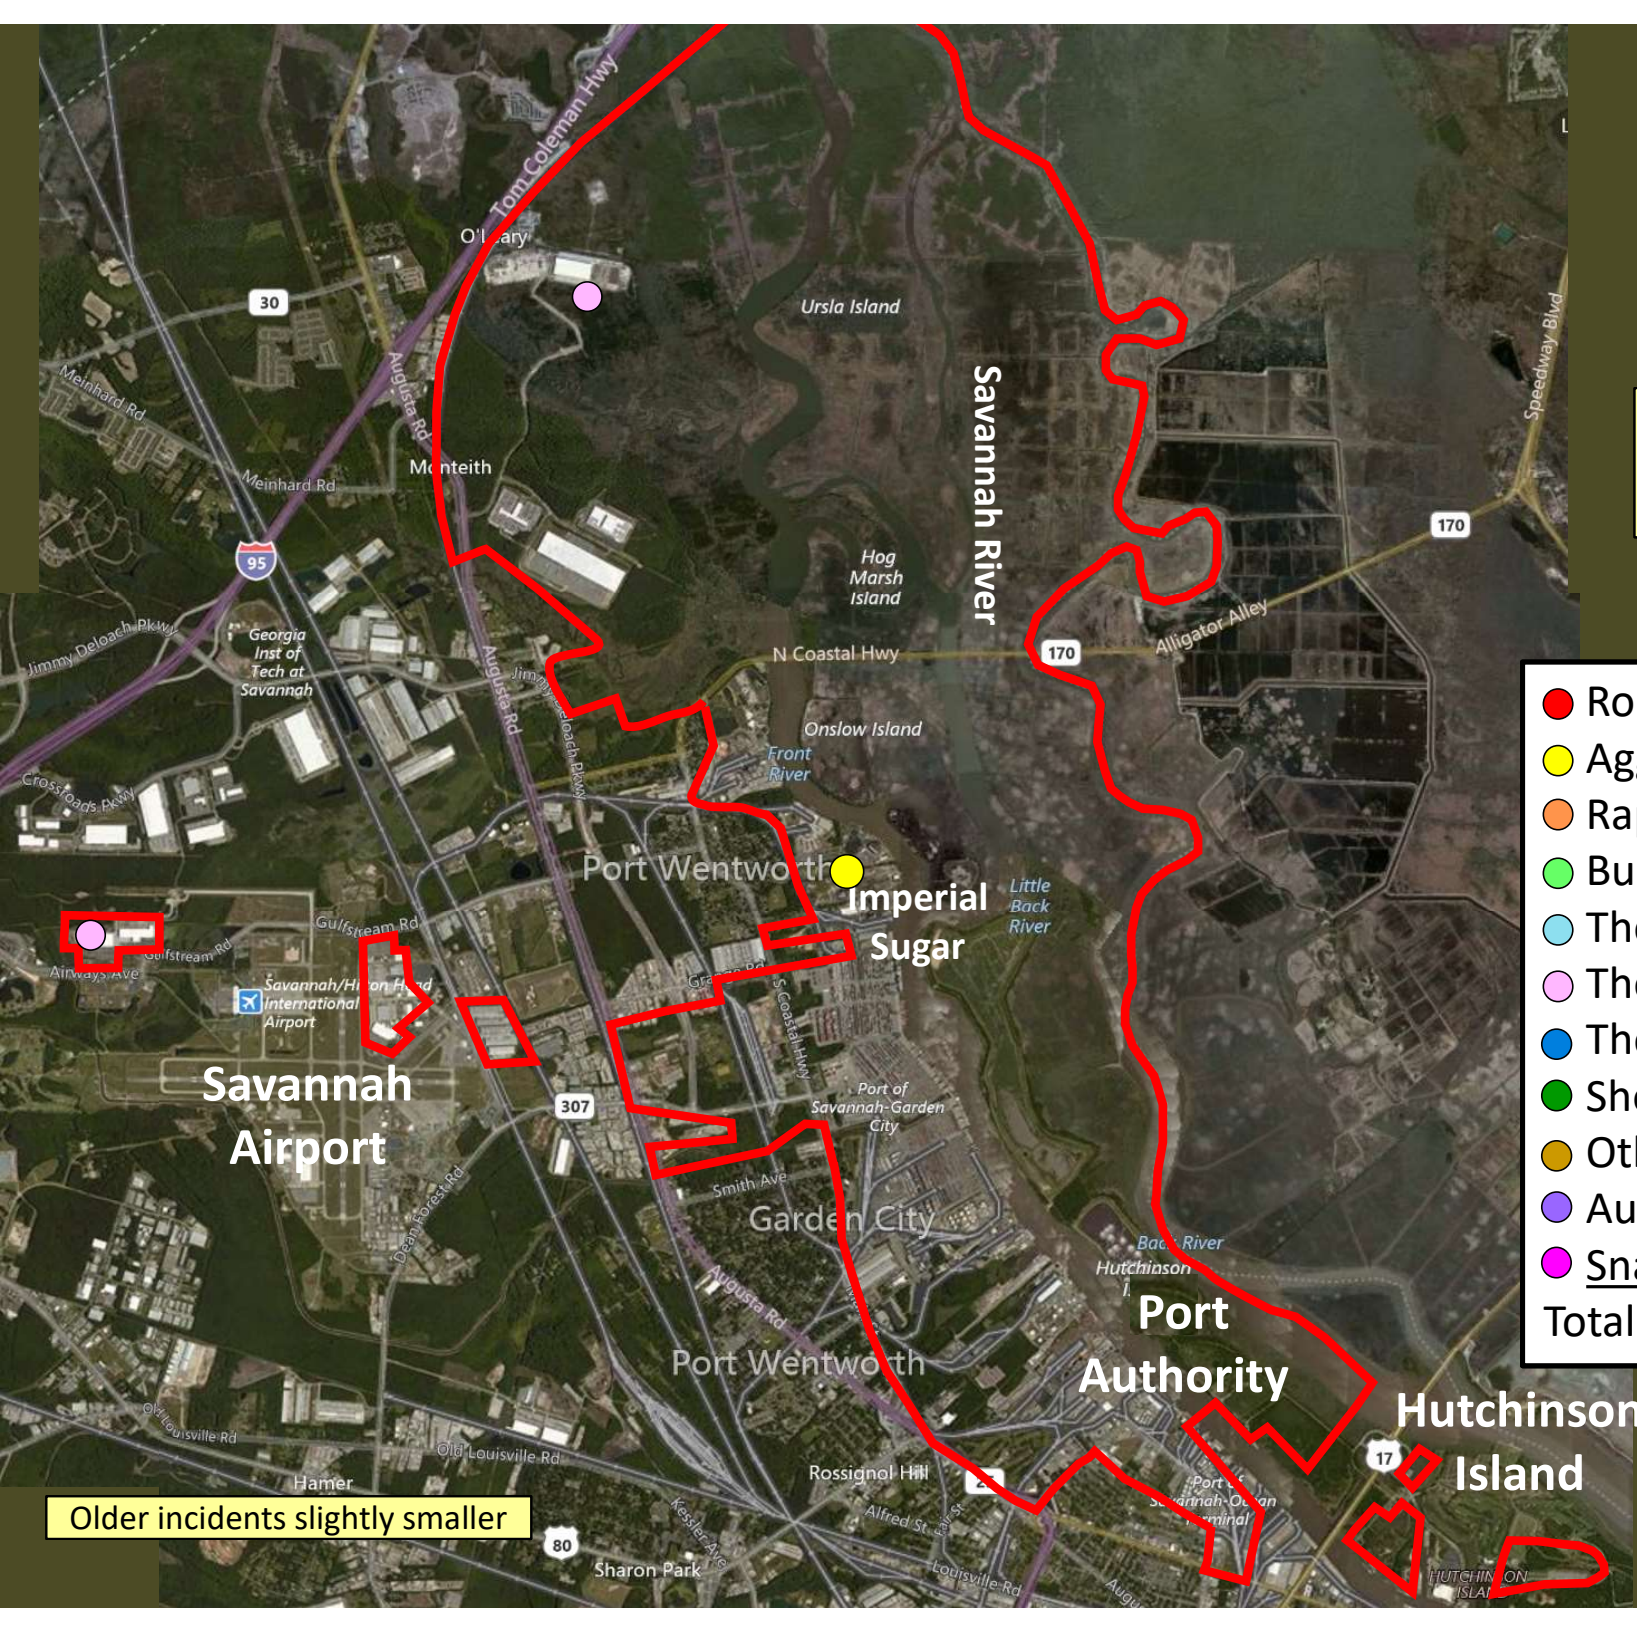

Beat 6

Part I Incidents
Last 28 Days

● Robbery	0
● Aggravated Assault	1
● Rape	0
● Burglary	0
● Theft from Auto	0
● Theft from Yard	2
● Theft from Building	0
● Shoplifting	0
● Other Larceny	0
● Auto Theft	0
● Snatching/PickPkt	0
Total	3

Older incidents slightly smaller