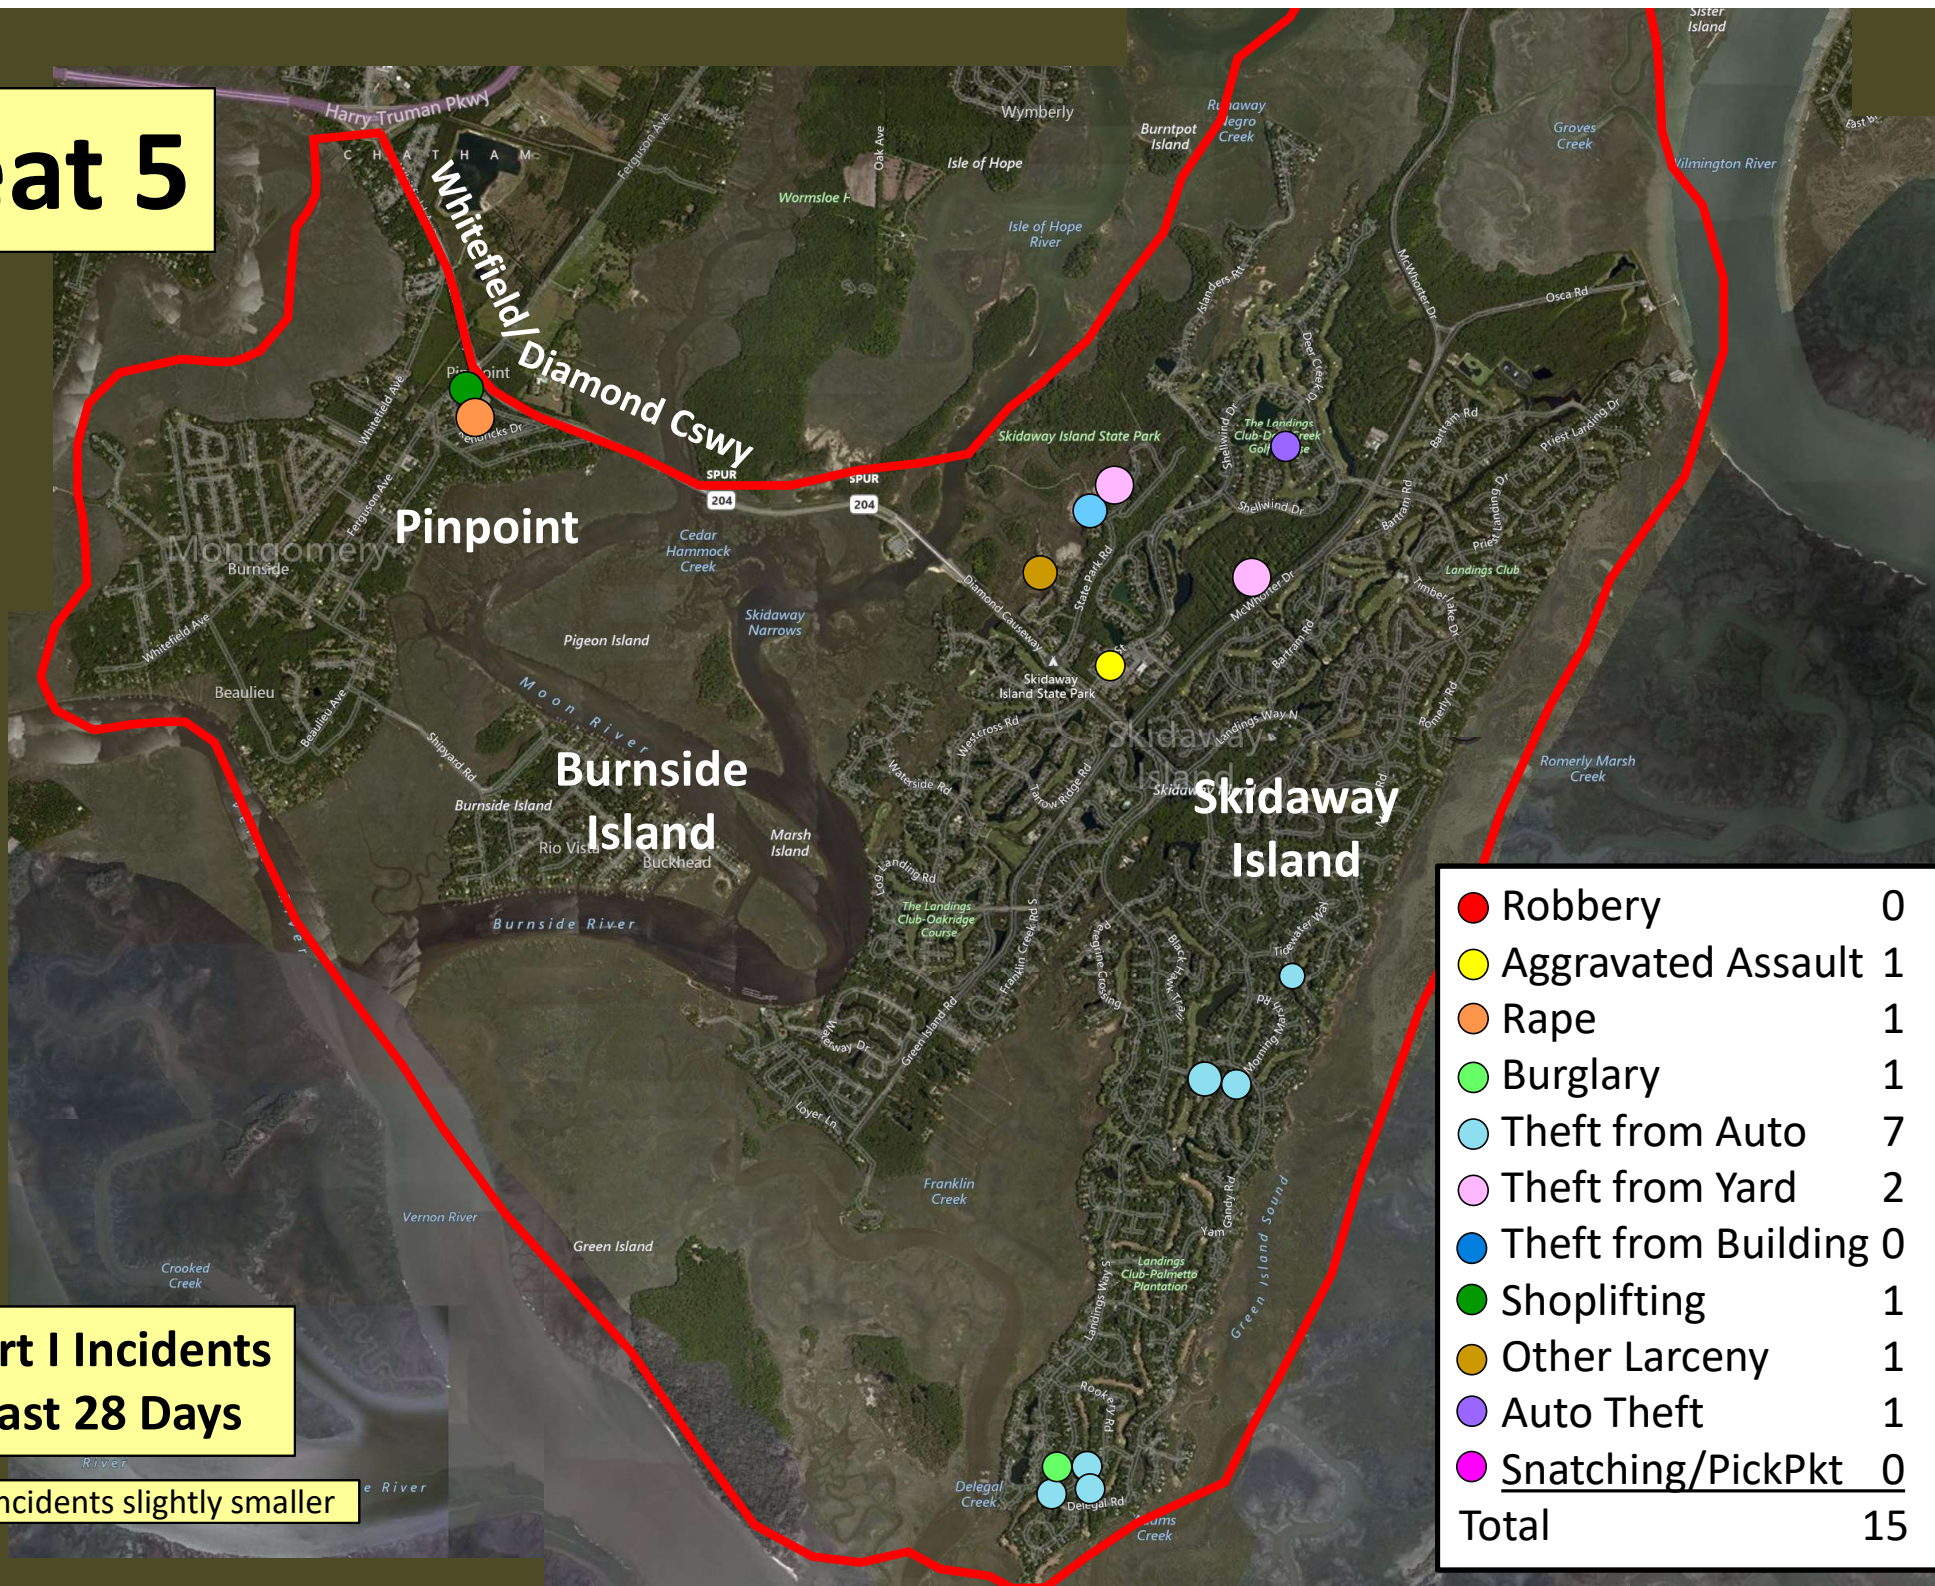

Beat 5

**Part I Incidents
Last 28 Days**

Older incidents slightly smaller

● Robbery	0
● Aggravated Assault	1
● Rape	1
● Burglary	1
● Theft from Auto	7
● Theft from Yard	2
● Theft from Building	0
● Shoplifting	1
● Other Larceny	1
● Auto Theft	1
● Snatching/PickPkt	0
Total	15