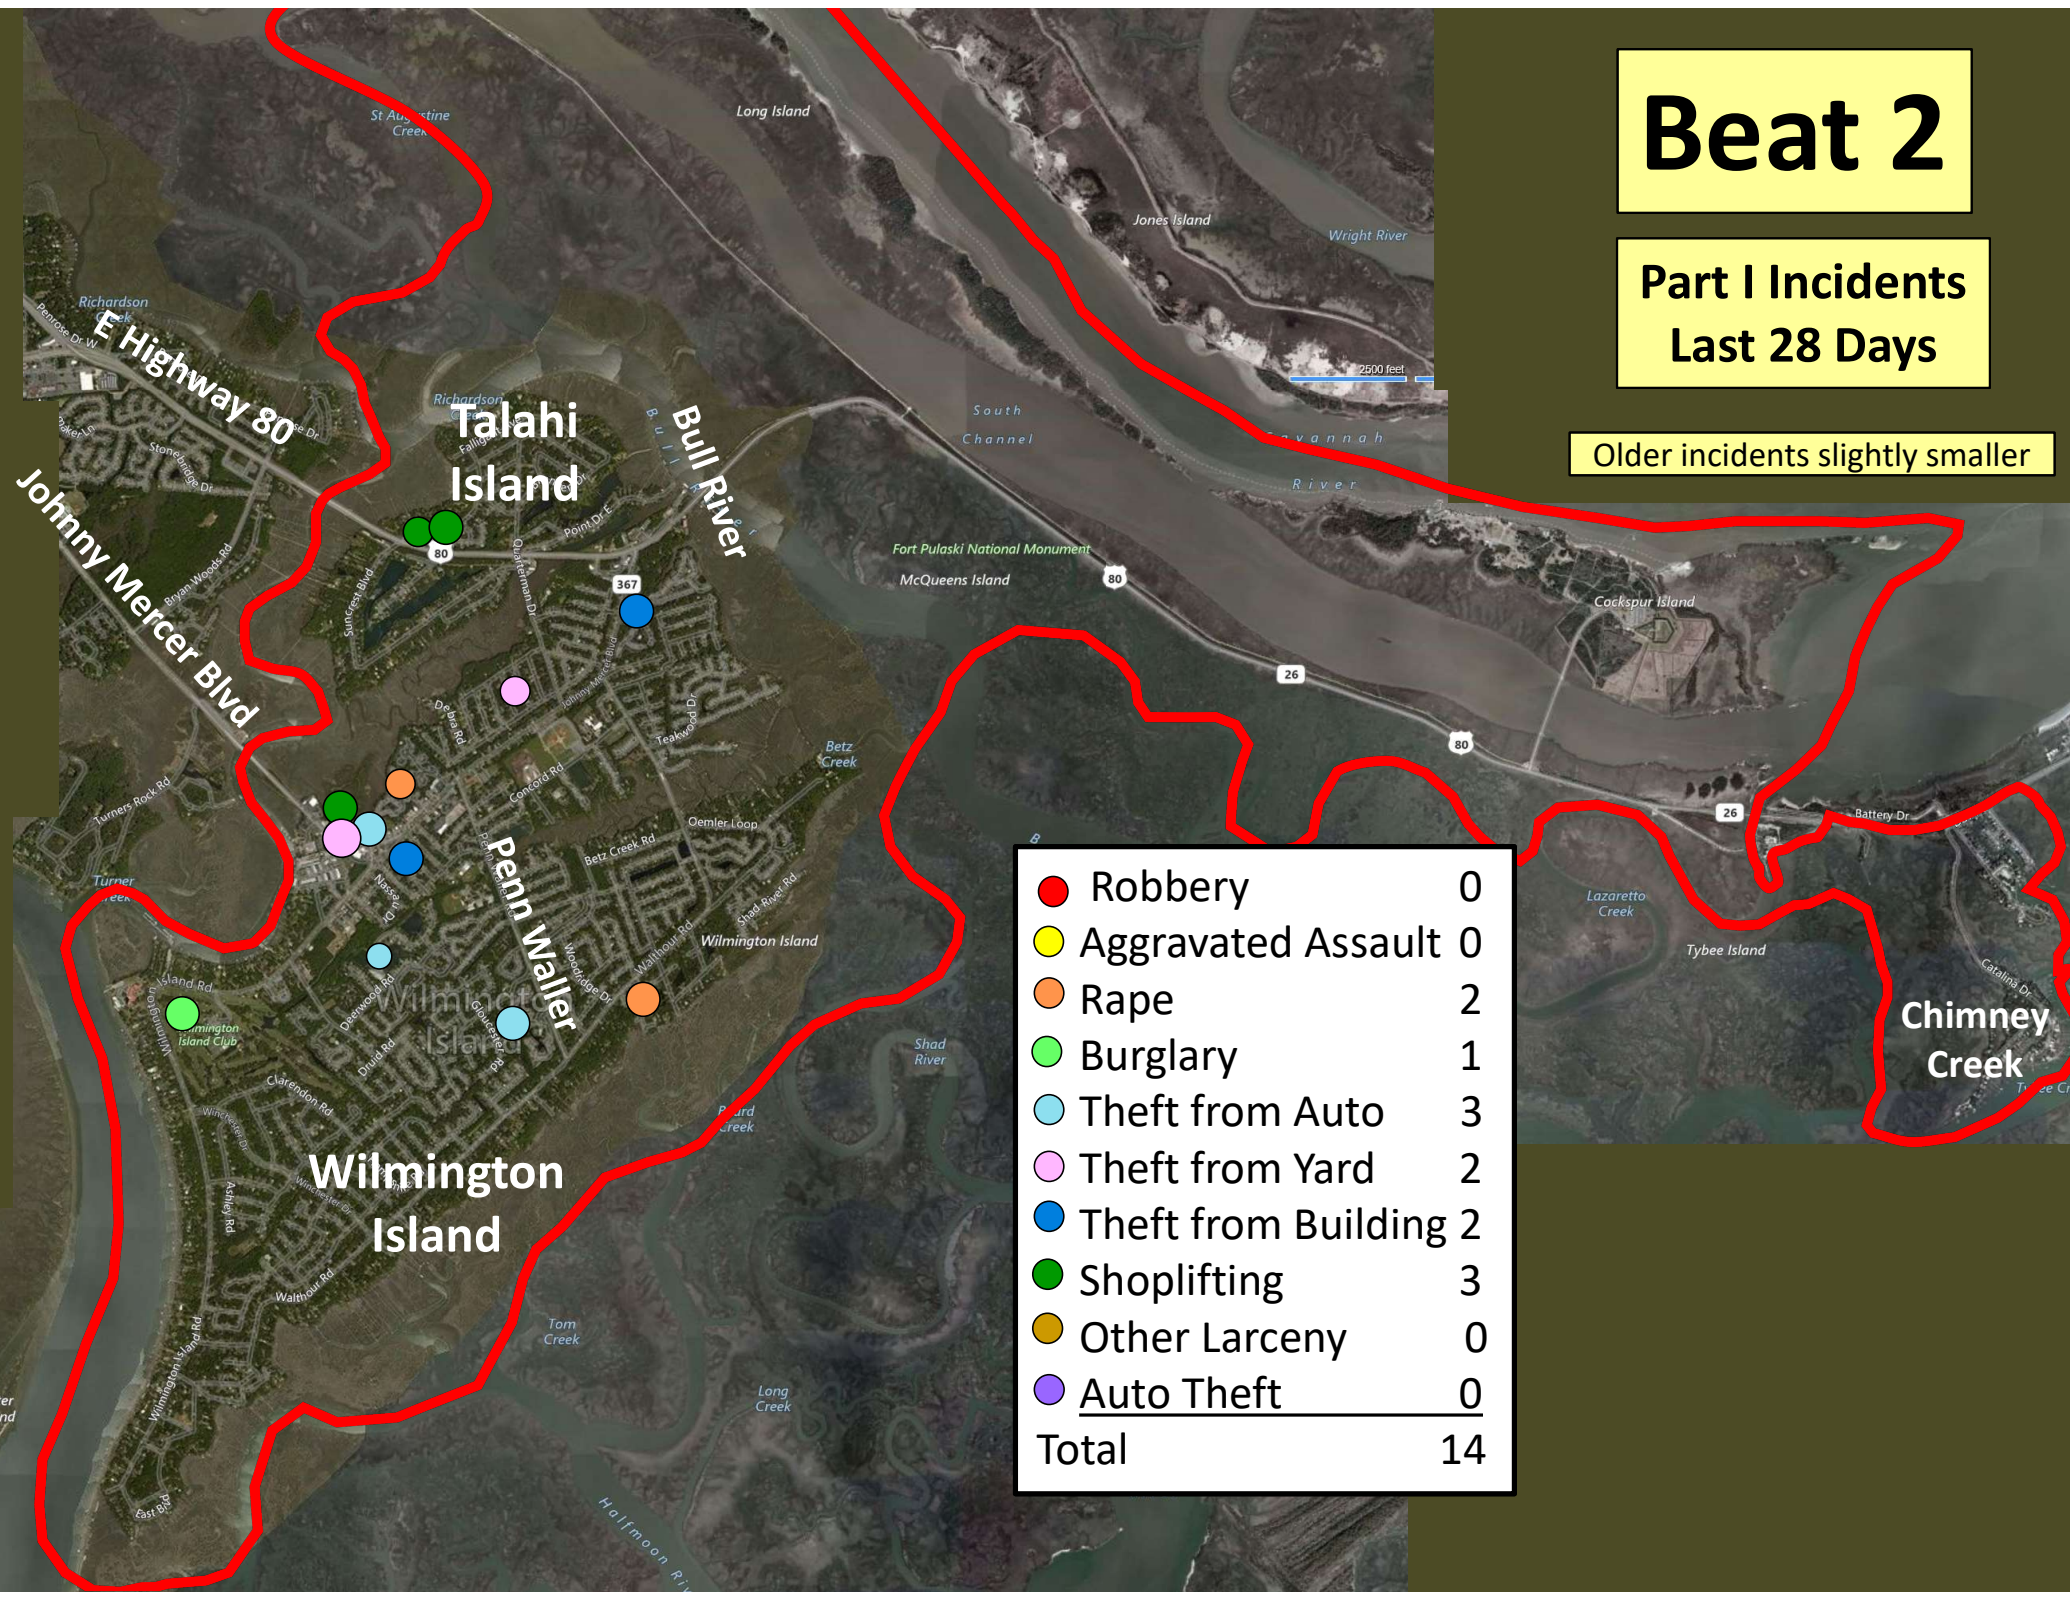

Older incidents slightly smaller

# Beat 2

Part I Incidents  
Last 28 Days

Older incidents slightly smaller

● Robbery	0
● Aggravated Assault	0
● Rape	2
● Burglary	1
● Theft from Auto	3
● Theft from Yard	2
● Theft from Building	2
● Shoplifting	3
● Other Larceny	0
● Auto Theft	0
<b>Total</b>	<b>14</b>

## Part I Incidents Last 28 Days

Older incidents slightly smaller