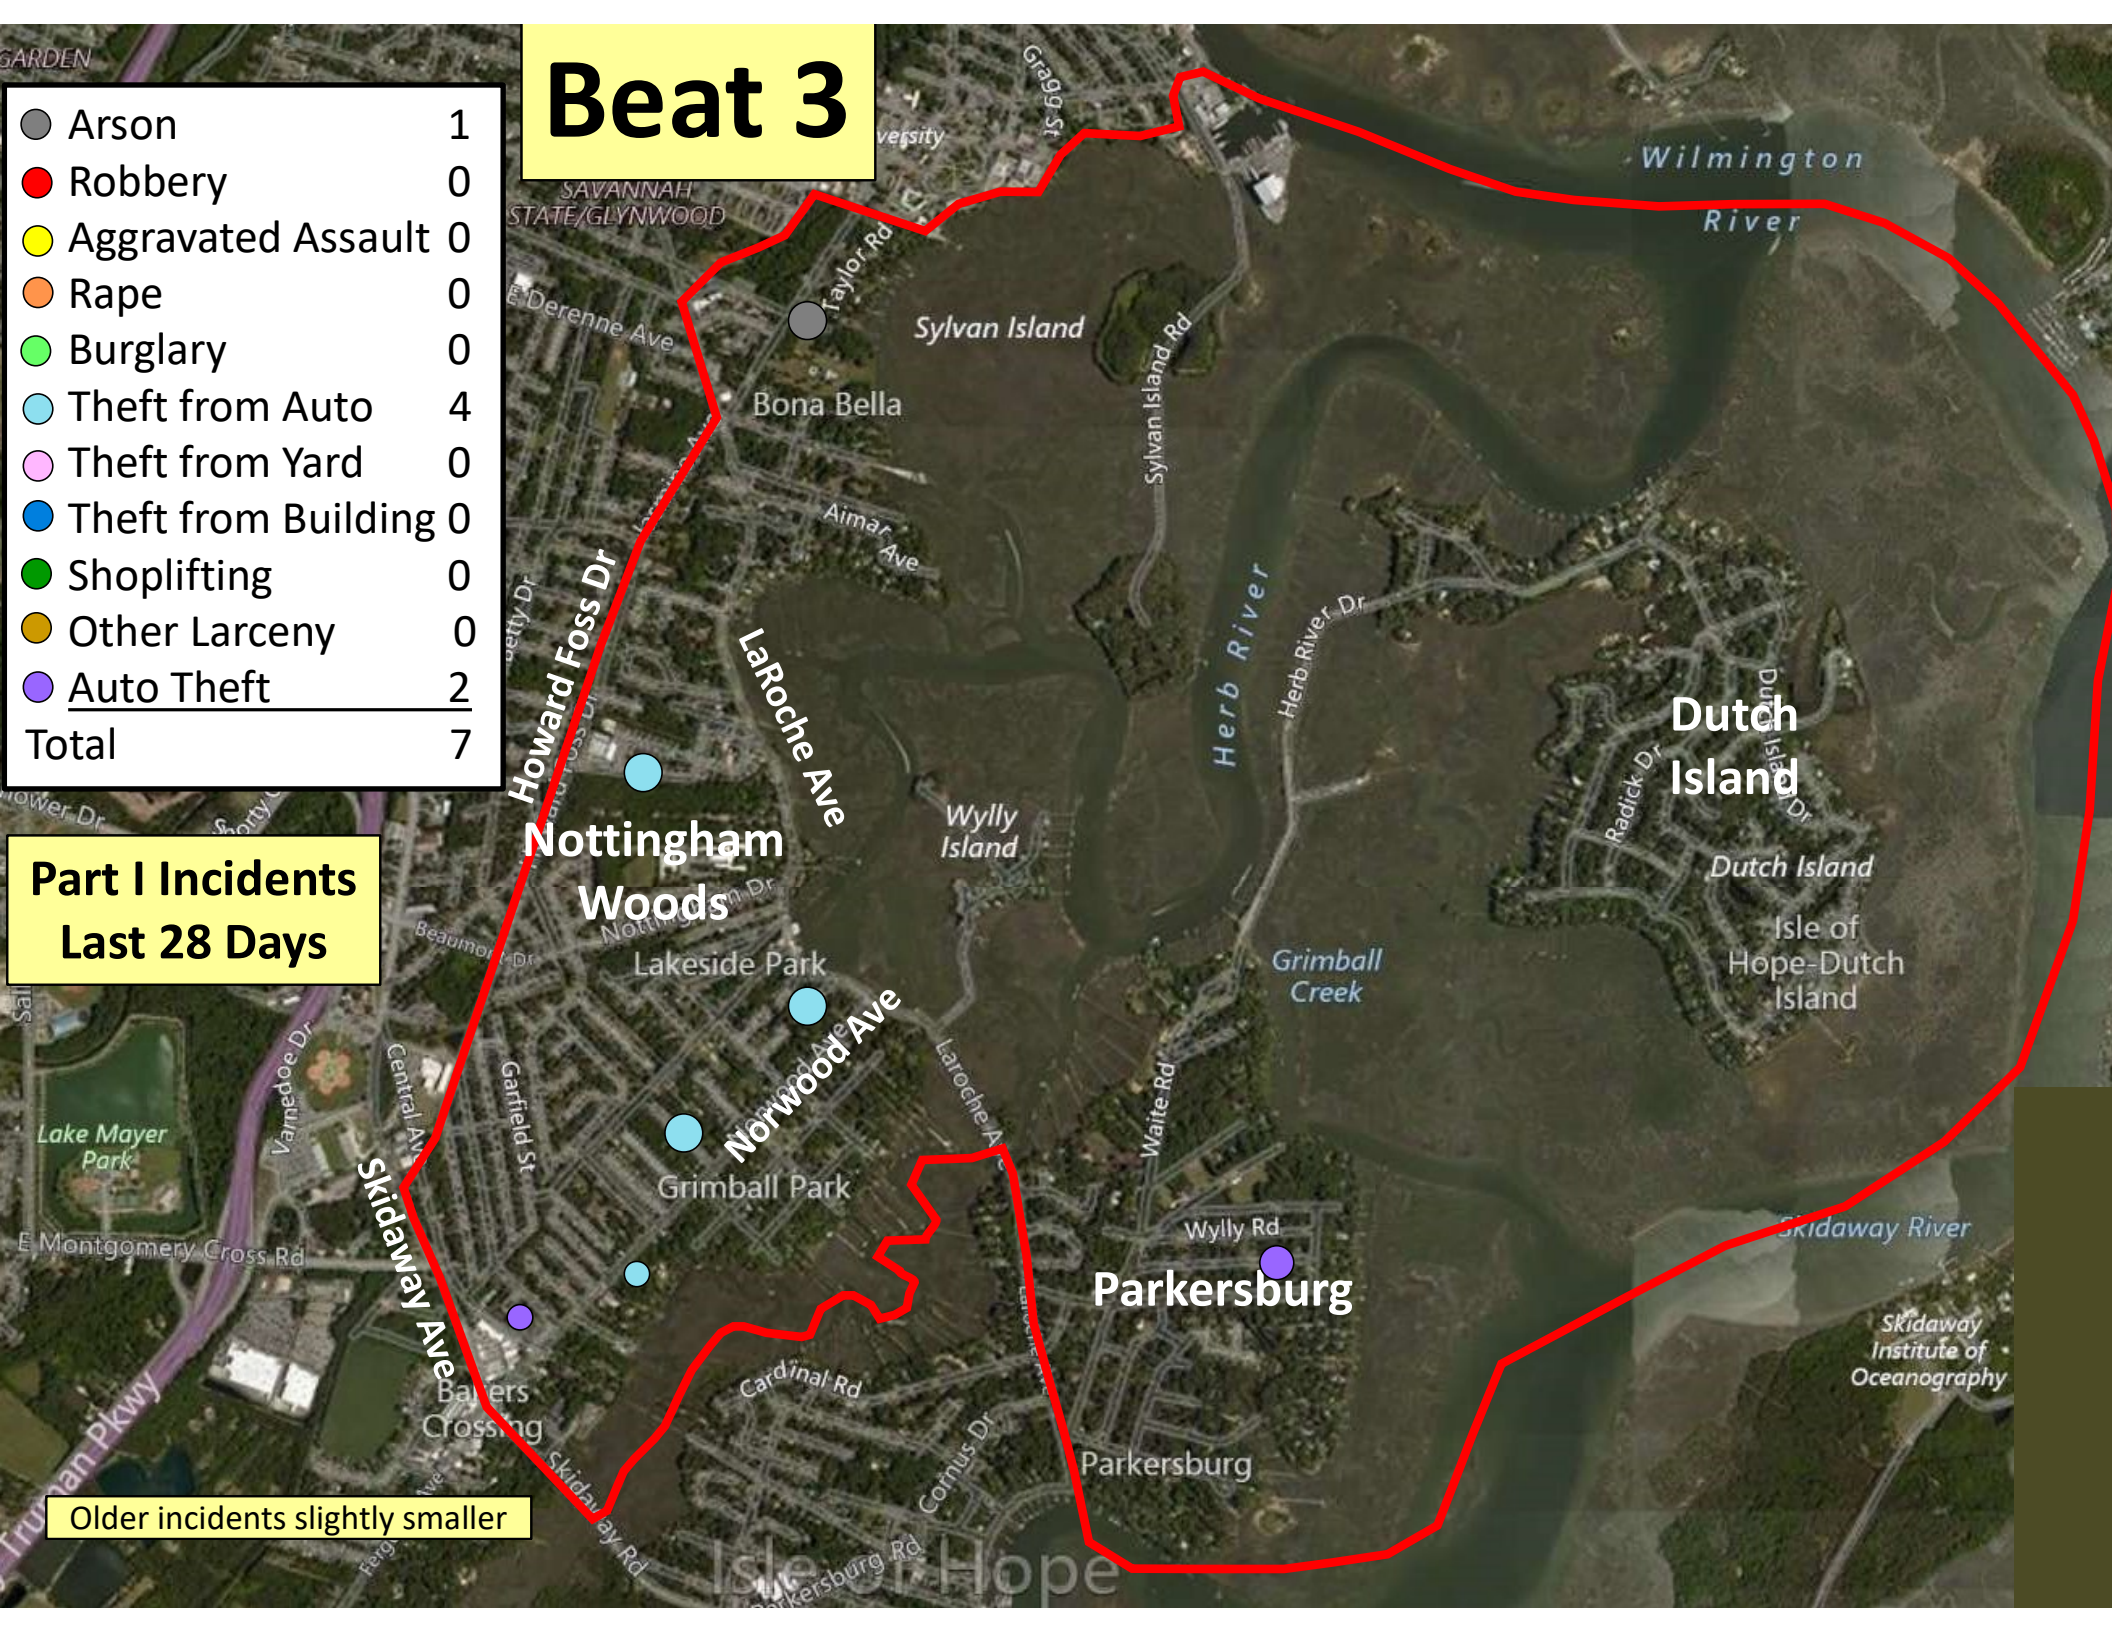

Beat 3

Arson	1
Robbery	0
Aggravated Assault	0
Rape	0
Burglary	0
Theft from Auto	4
Theft from Yard	0
Theft from Building	0
Shoplifting	0
Other Larceny	0
Auto Theft	2
Total	7

Part I Incidents Last 28 Days

Older incidents slightly smaller