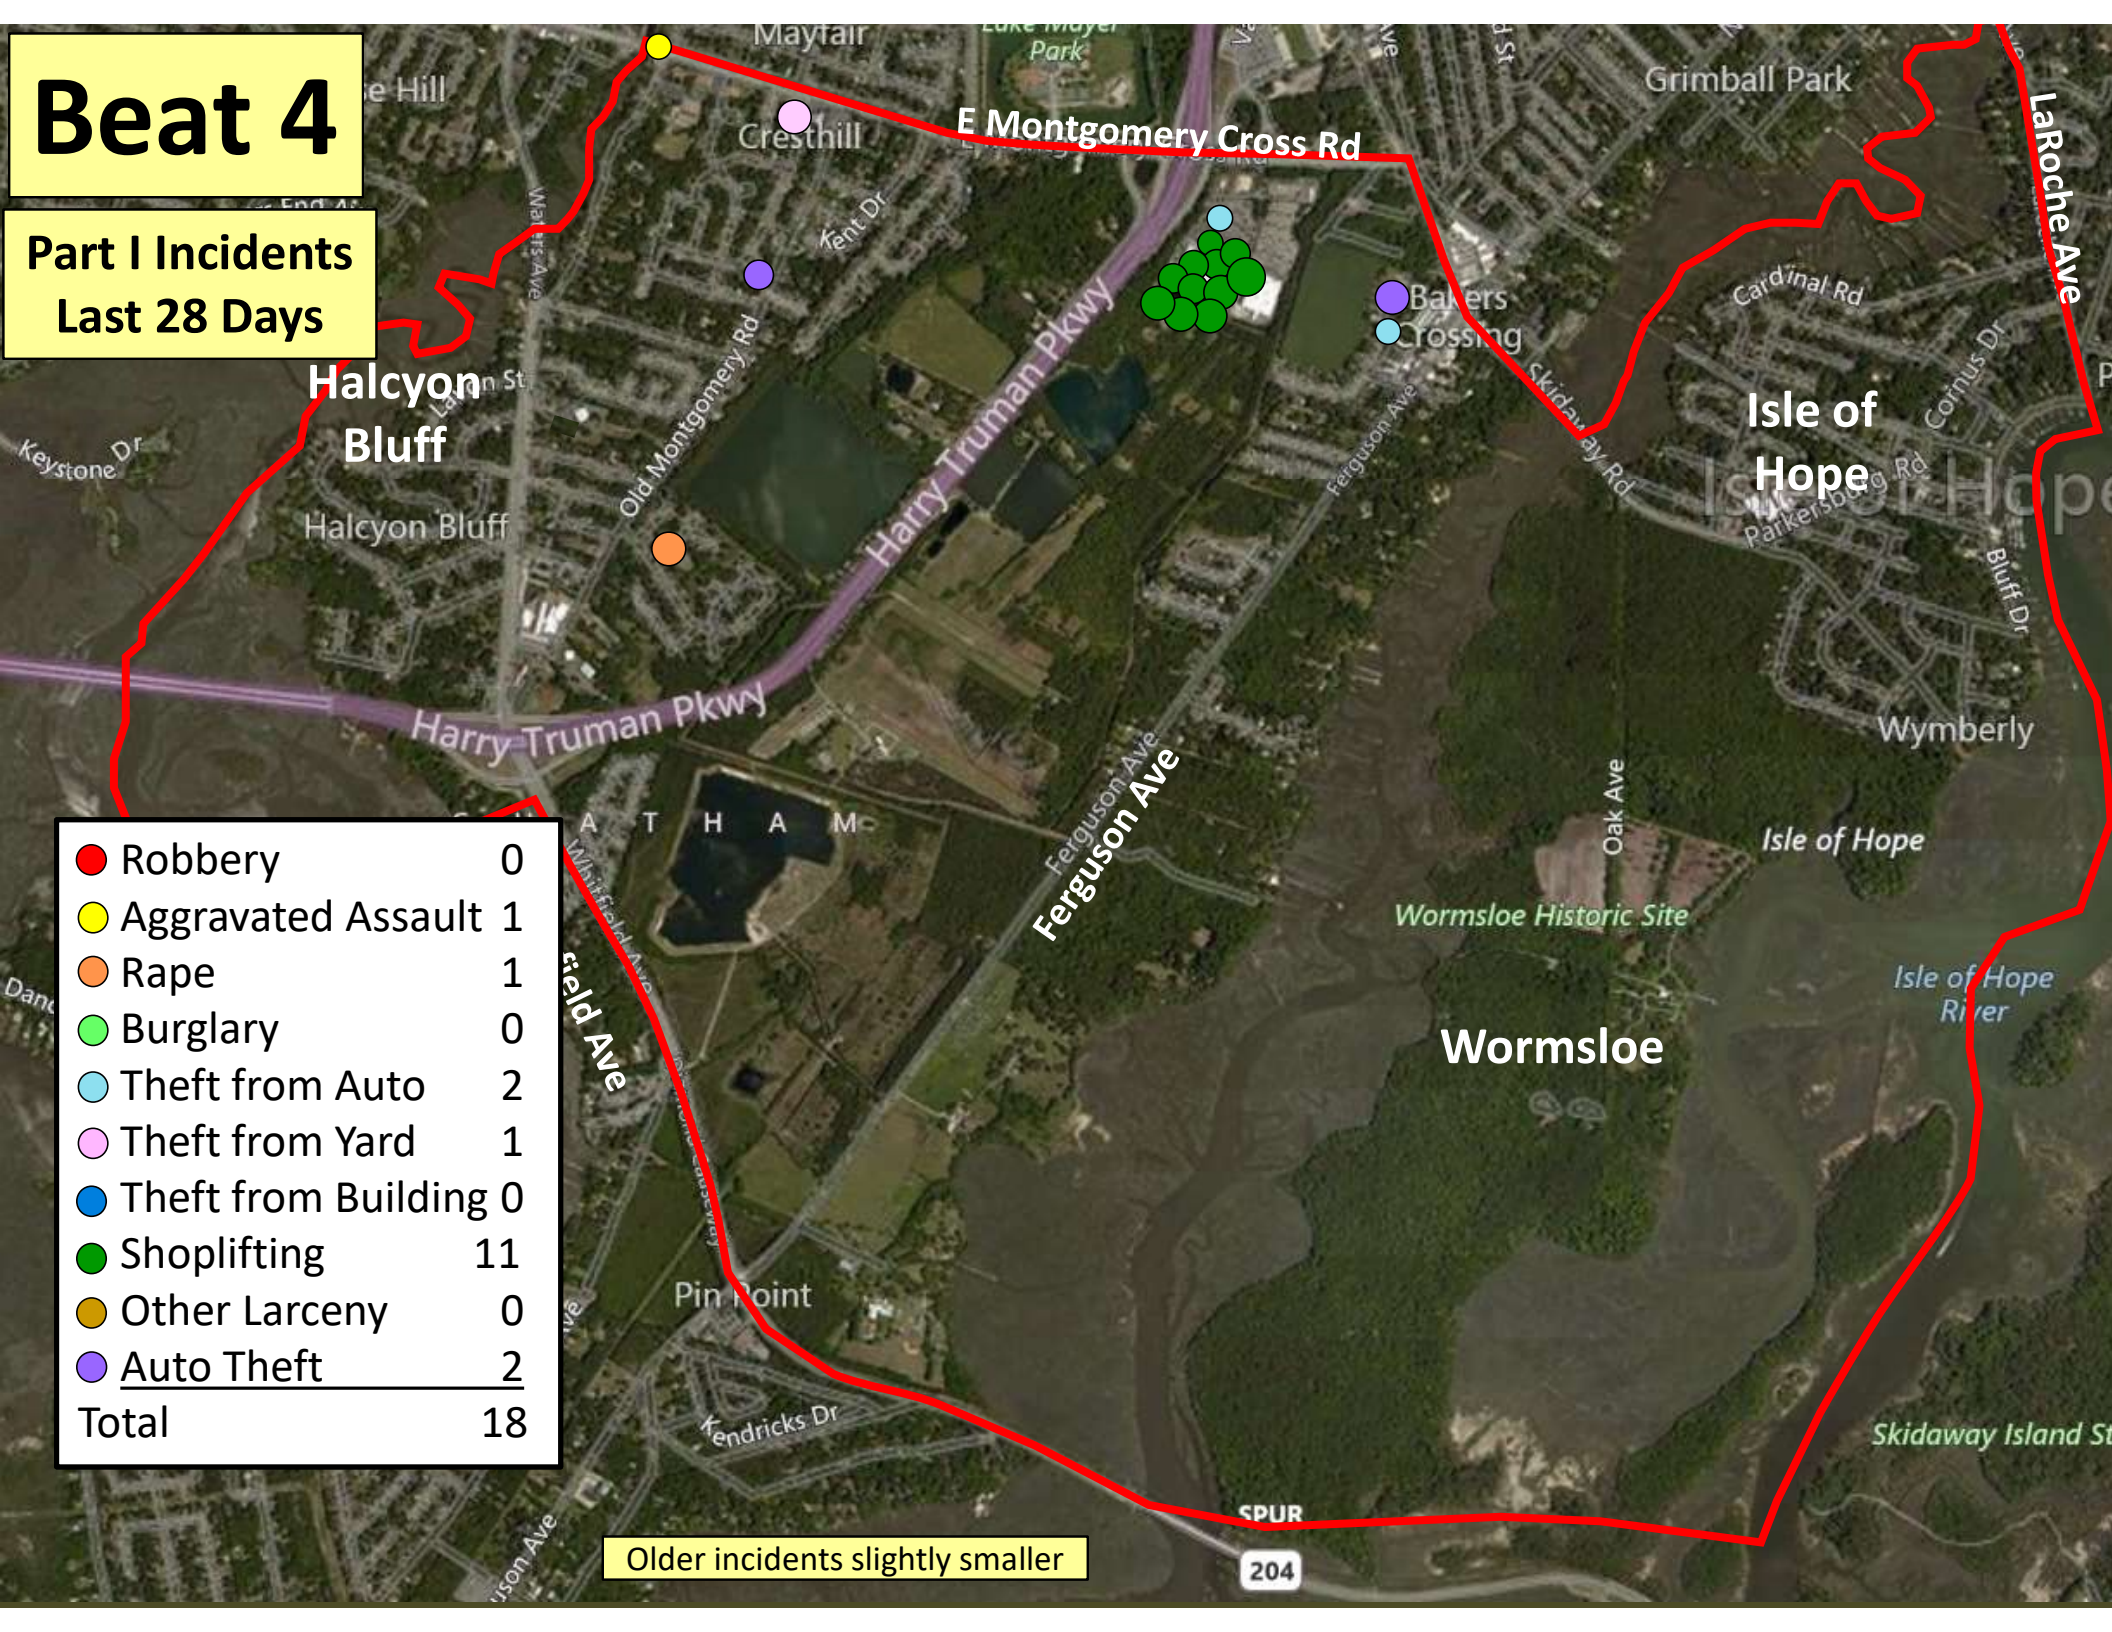

Beat 4

Part I Incidents
Last 28 Days

● Robbery	0
● Aggravated Assault	1
● Rape	1
● Burglary	0
● Theft from Auto	2
● Theft from Yard	1
● Theft from Building	0
● Shoplifting	11
● Other Larceny	0
● Auto Theft	2
Total	18

Older incidents slightly smaller