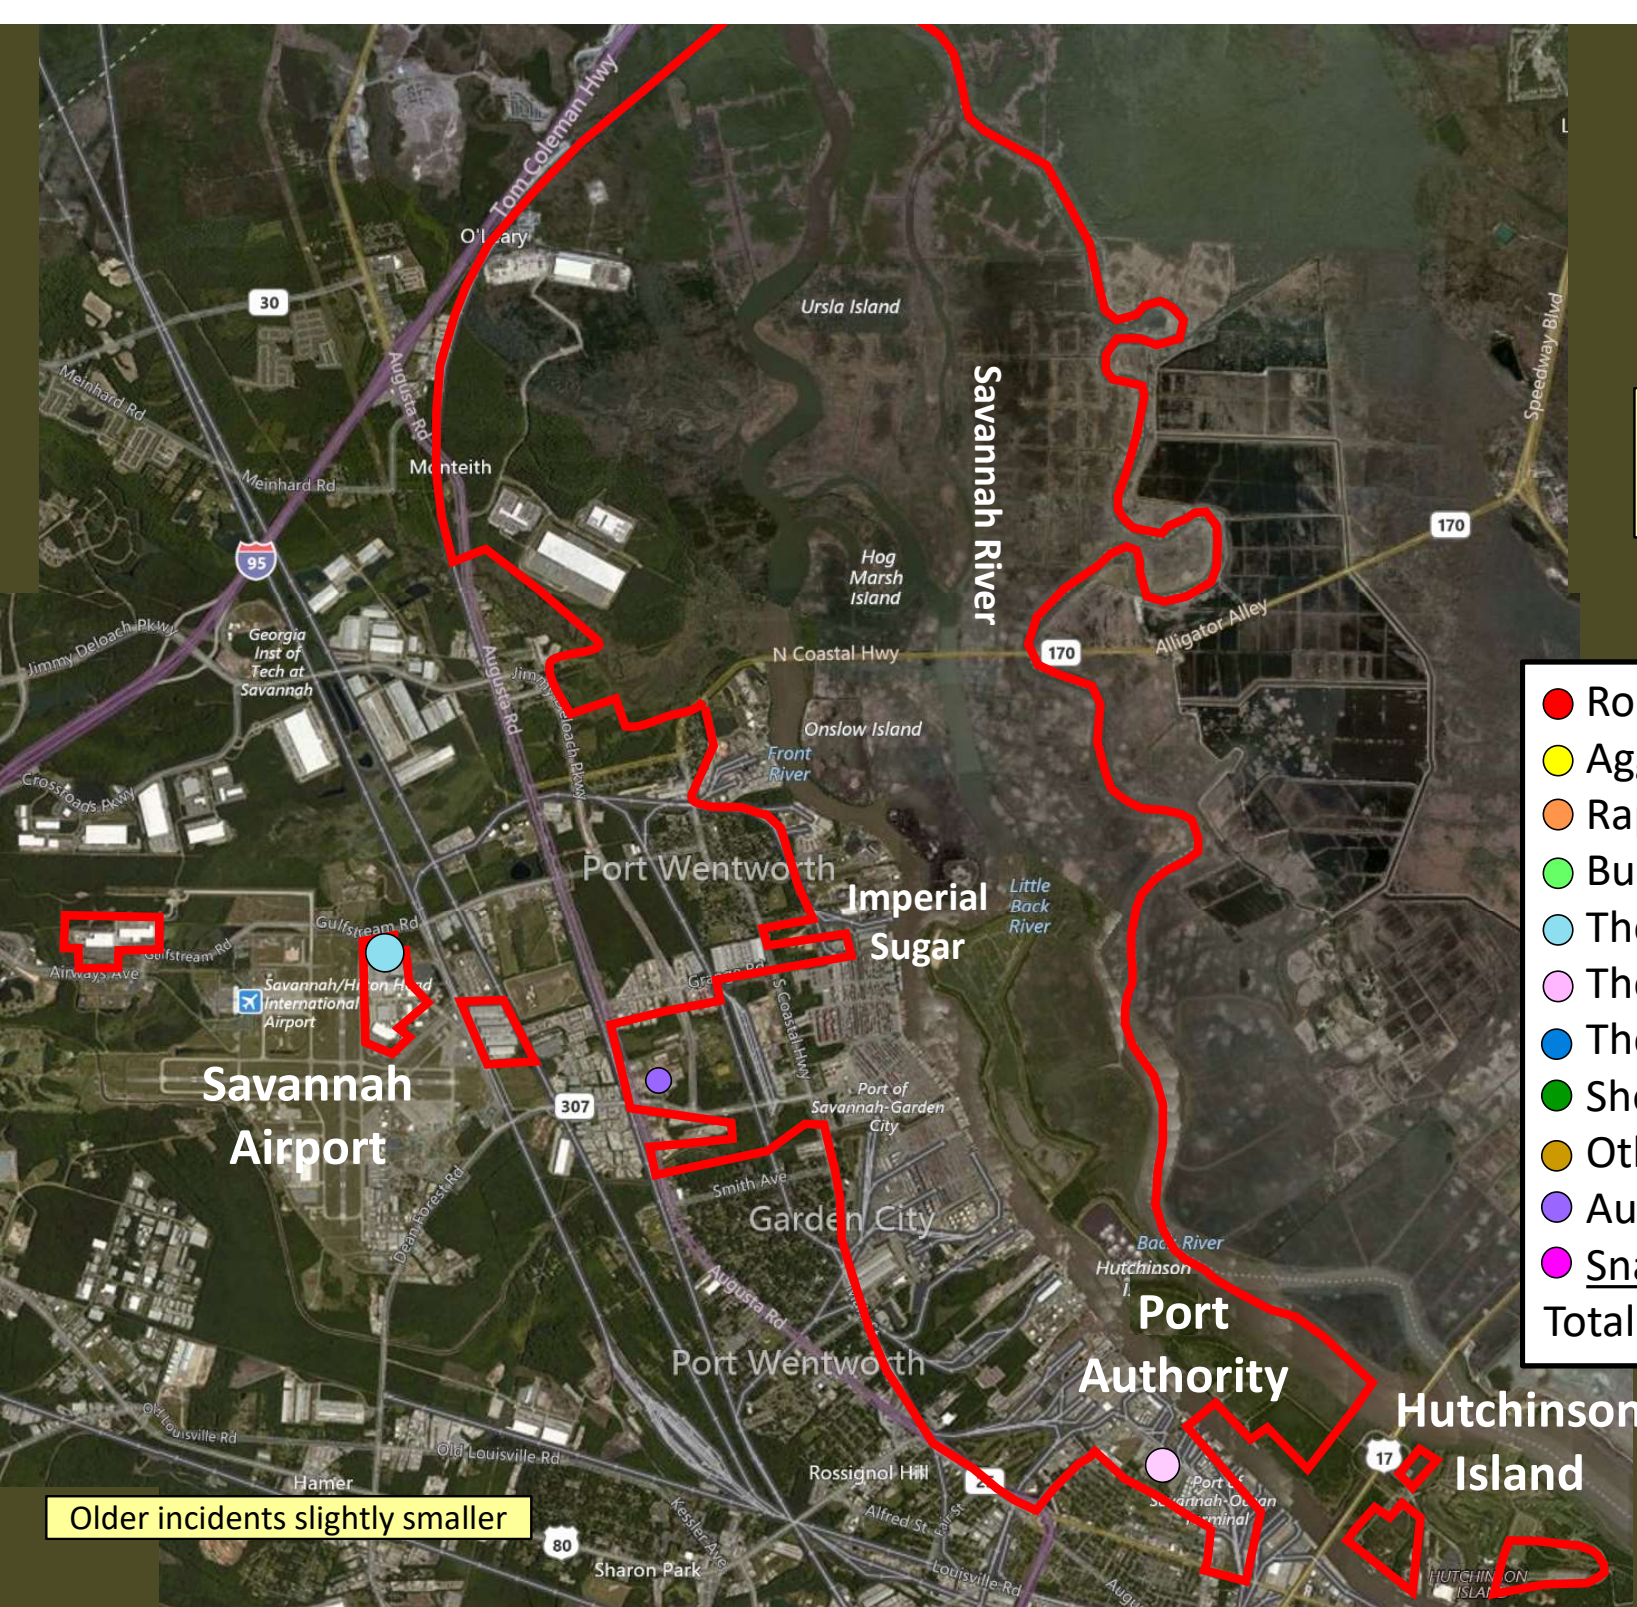

Beat 6

Part I Incidents
Last 28 Days

● Robbery	0
● Aggravated Assault	0
● Rape	0
● Burglary	0
● Theft from Auto	1
● Theft from Yard	1
● Theft from Building	0
● Shoplifting	0
● Other Larceny	0
● Auto Theft	1
● Snatching/PickPkt	0
Total	3

Older incidents slightly smaller