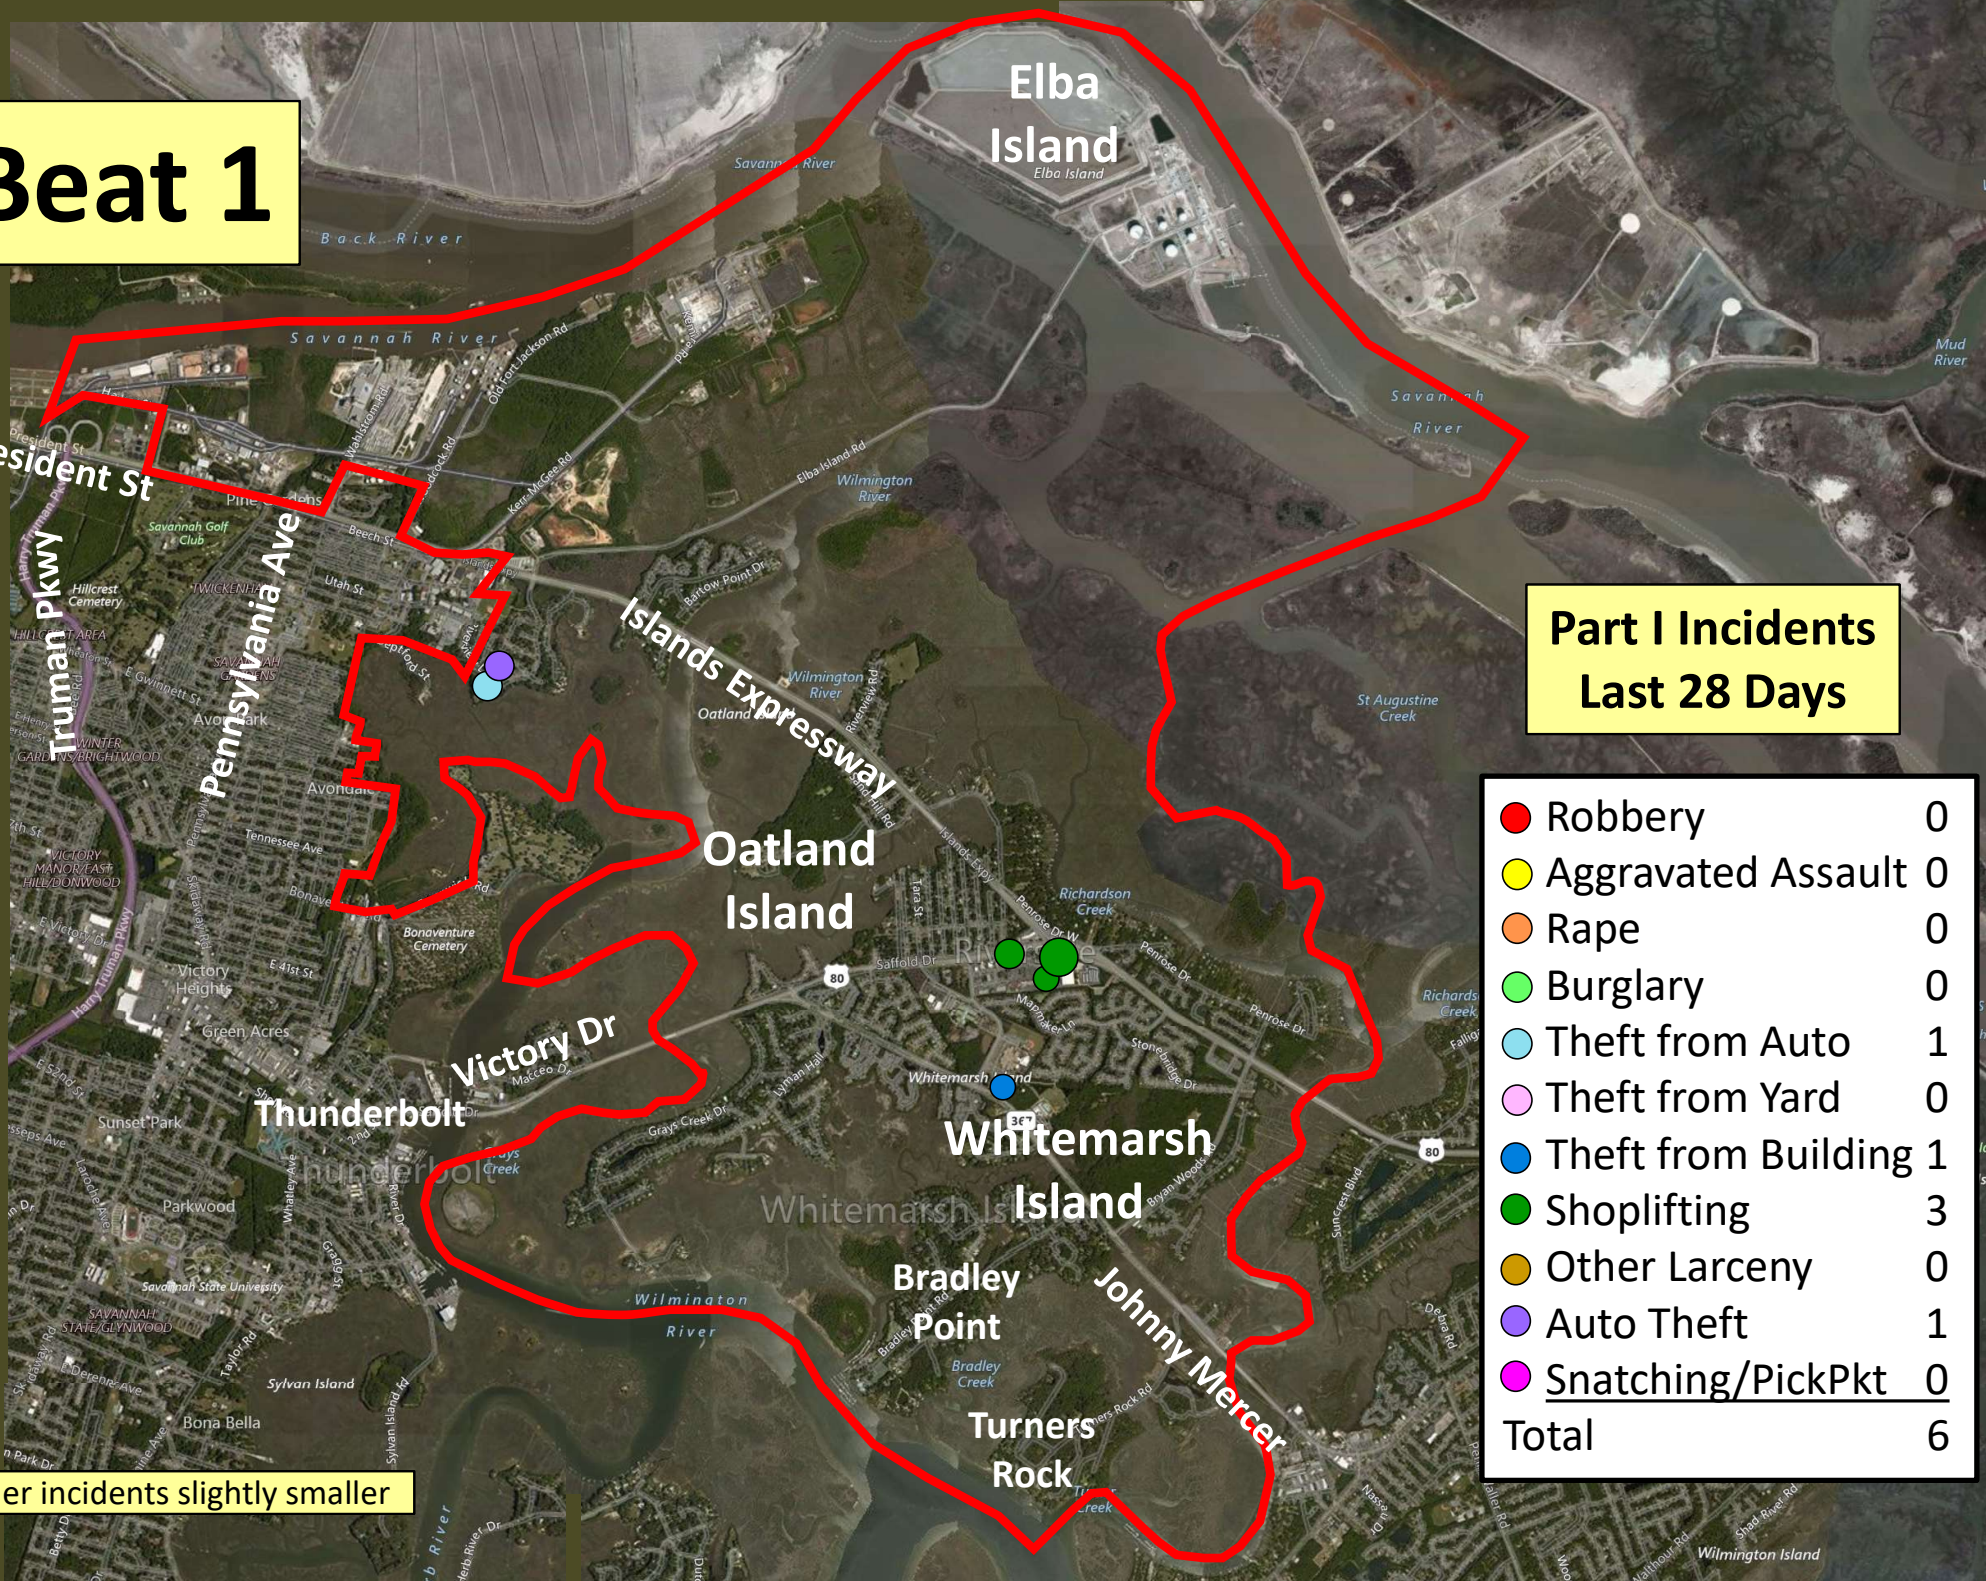

Beat 1

Part I Incidents Last 28 Days

● Robbery	0
● Aggravated Assault	0
● Rape	0
● Burglary	0
● Theft from Auto	1
● Theft from Yard	0
● Theft from Building	1
● Shoplifting	3
● Other Larceny	0
● Auto Theft	1
● Snatching/PickPkt	0
Total	6

Older incidents slightly smaller

Beat 2

Part I Incidents
Last 28 Days

Older incidents slightly smaller

● Robbery	0
● Aggravated Assault	2
● Rape	0
● Burglary	1
● Theft from Auto	2
● Theft from Yard	2
● Theft from Building	0
● Shoplifting	1
● Other Larceny	2
● Auto Theft	1
Total	11