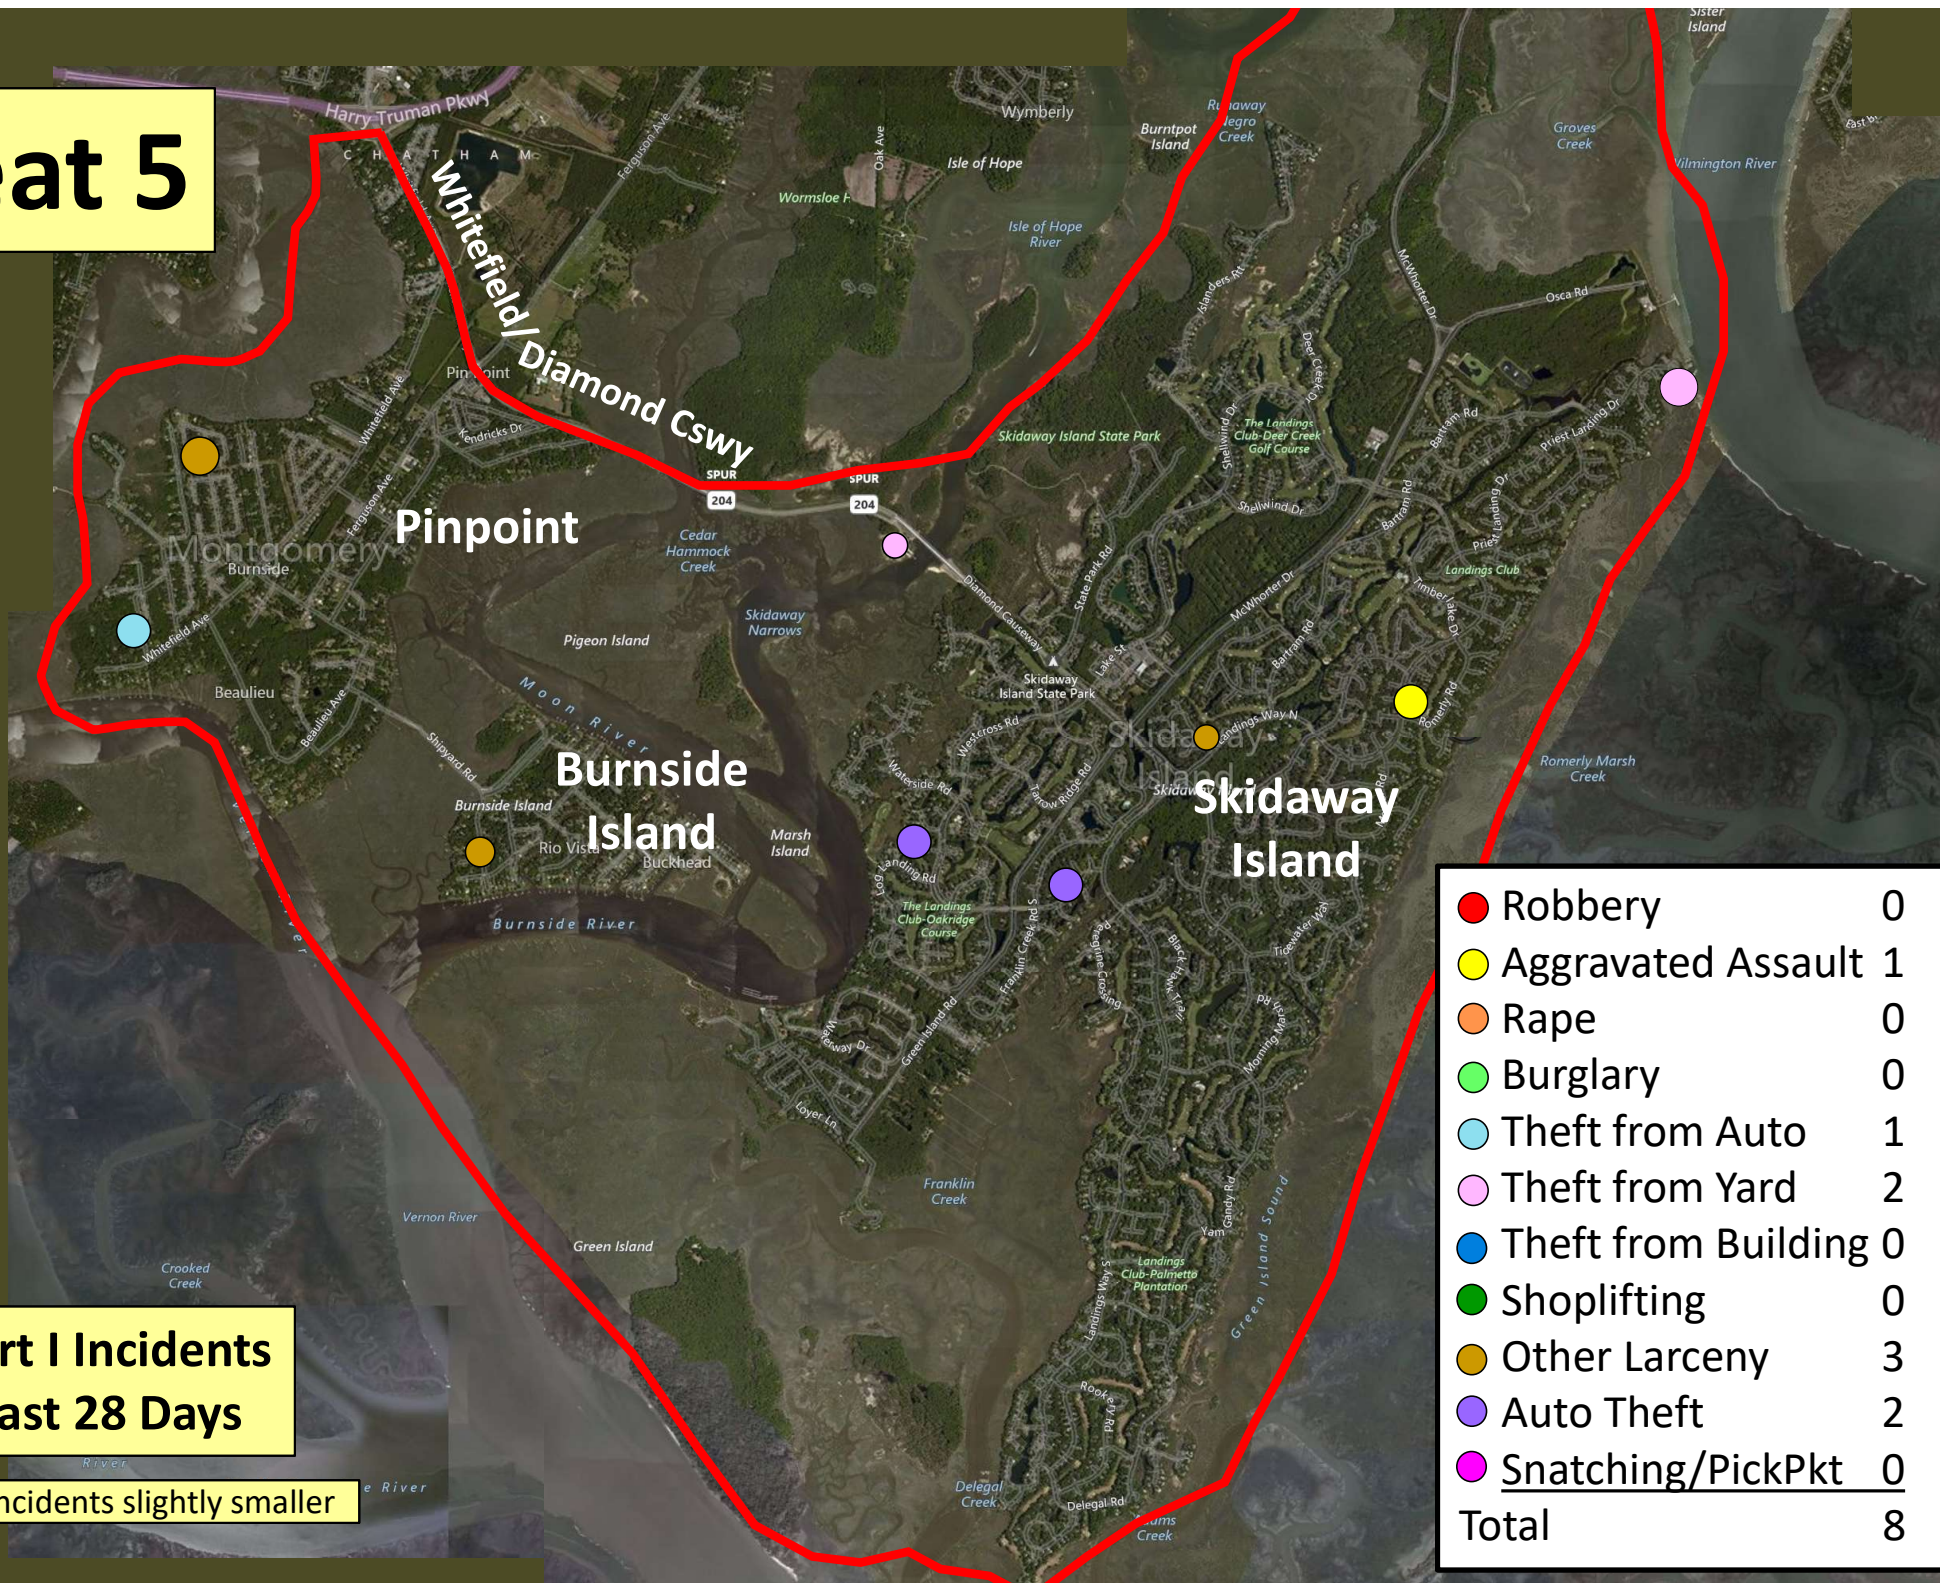

Older incidents slightly smaller

Beat 4

Part I Incidents
Last 28 Days

● Robbery	0
● Aggravated Assault	1
● Rape	1
● Burglary	0
● Theft from Auto	2
● Theft from Yard	1
● Theft from Building	0
● Shoplifting	11
● Other Larceny	0
● Auto Theft	2
Total	18

Older incidents slightly smaller

Beat 5

**Part I Incidents
Last 28 Days**

Older incidents slightly smaller

● Robbery	0
● Aggravated Assault	1
● Rape	0
● Burglary	0
● Theft from Auto	1
● Theft from Yard	2
● Theft from Building	0
● Shoplifting	0
● Other Larceny	3
● Auto Theft	2
● Snatching/PickPkt	0
Total	8