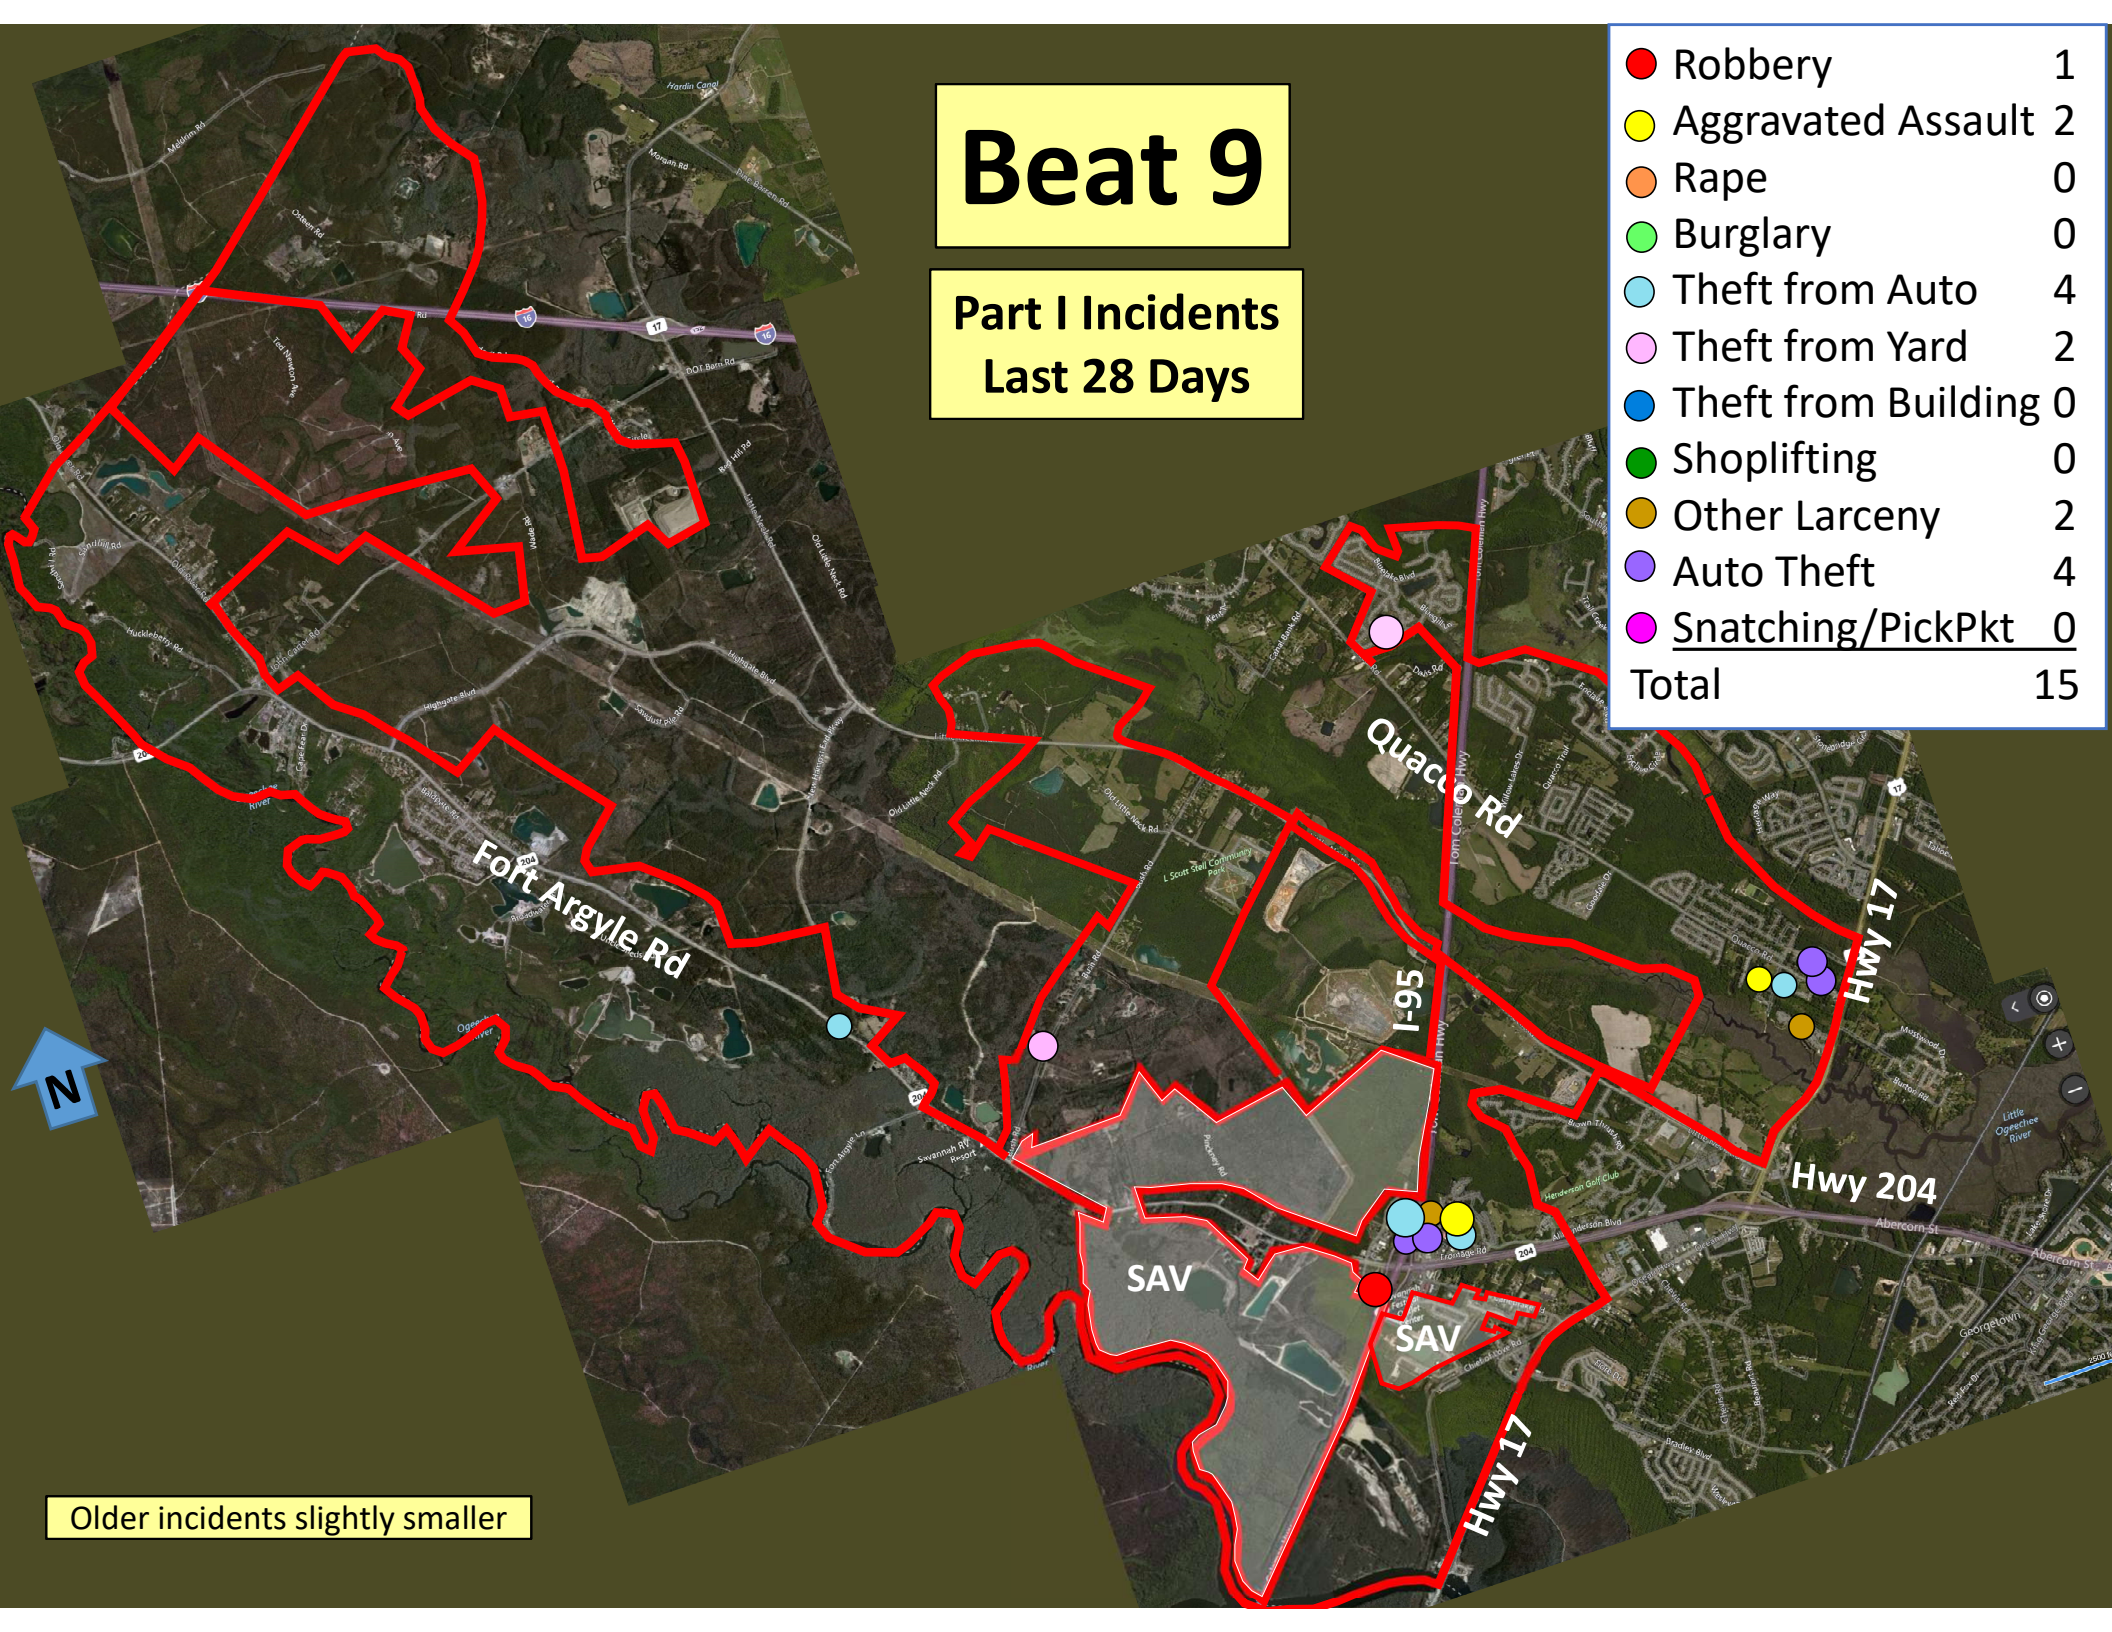

Beat 9

Part I Incidents
Last 28 Days

● Robbery	1
● Aggravated Assault	2
● Rape	0
● Burglary	0
● Theft from Auto	4
● Theft from Yard	2
● Theft from Building	0
● Shoplifting	0
● Other Larceny	2
● Auto Theft	4
● Snatching/PickPkt	0
Total	15

Older incidents slightly smaller