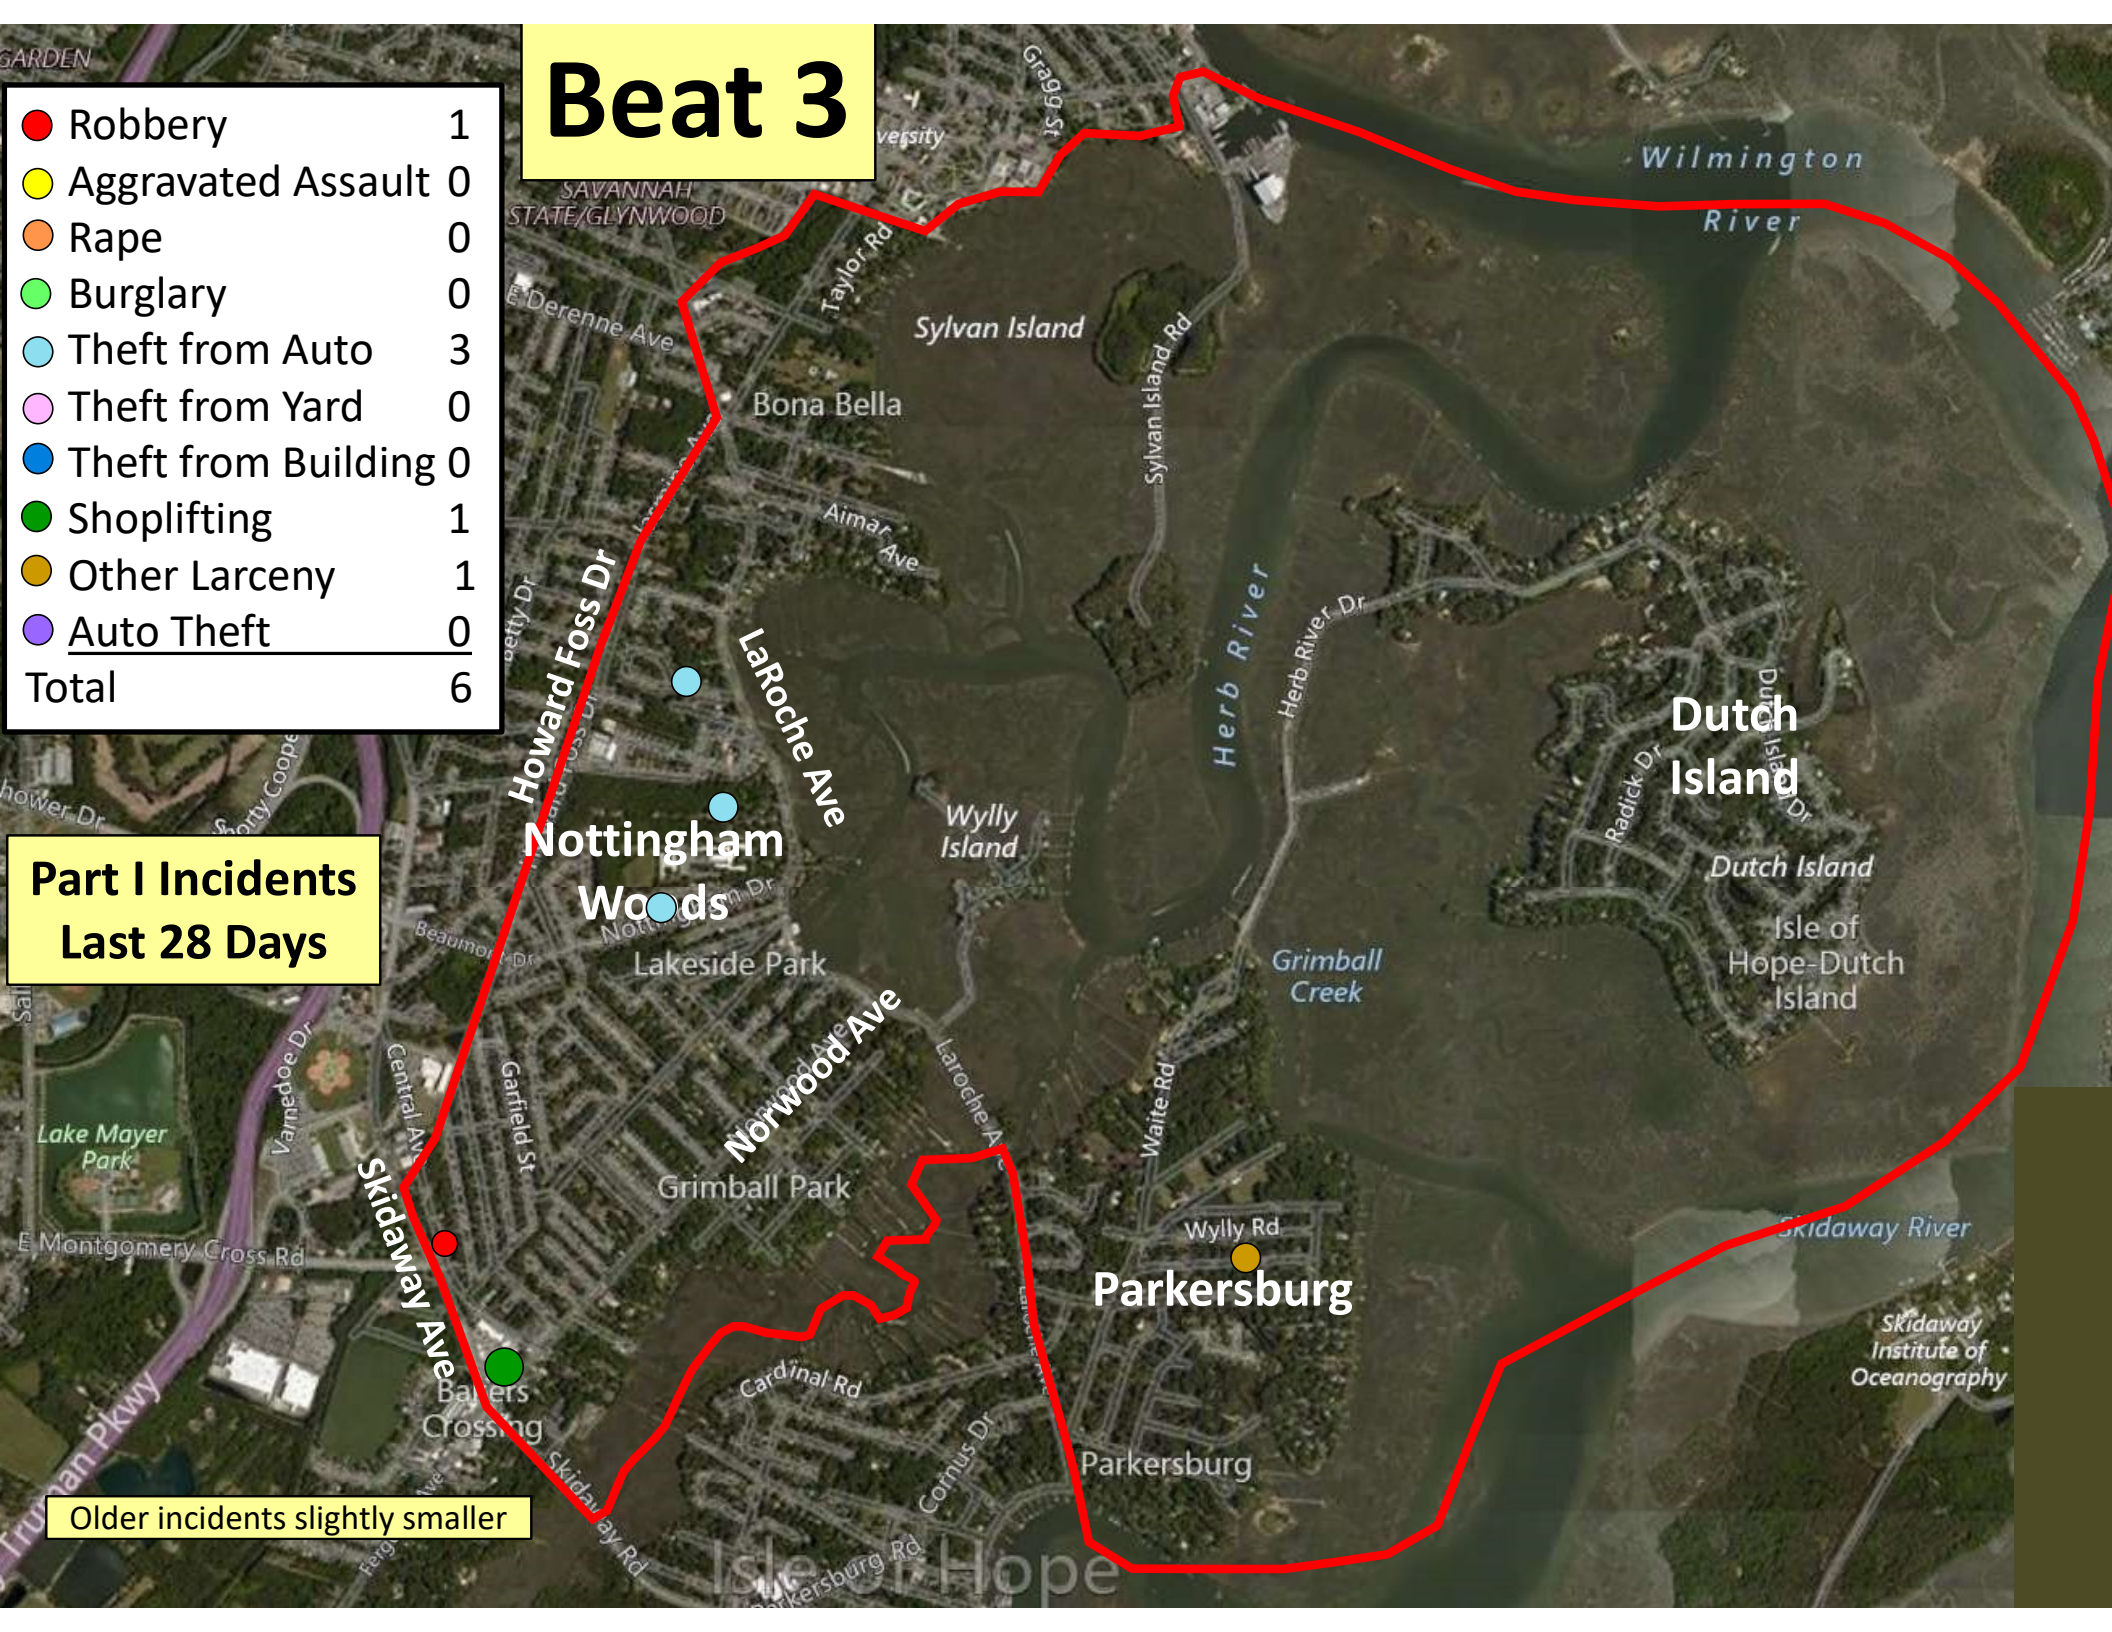

Beat 3

● Robbery	1
● Aggravated Assault	0
● Rape	0
● Burglary	0
● Theft from Auto	3
● Theft from Yard	0
● Theft from Building	0
● Shoplifting	1
● Other Larceny	1
● Auto Theft	0
Total	6

Part I Incidents Last 28 Days

Older incidents slightly smaller