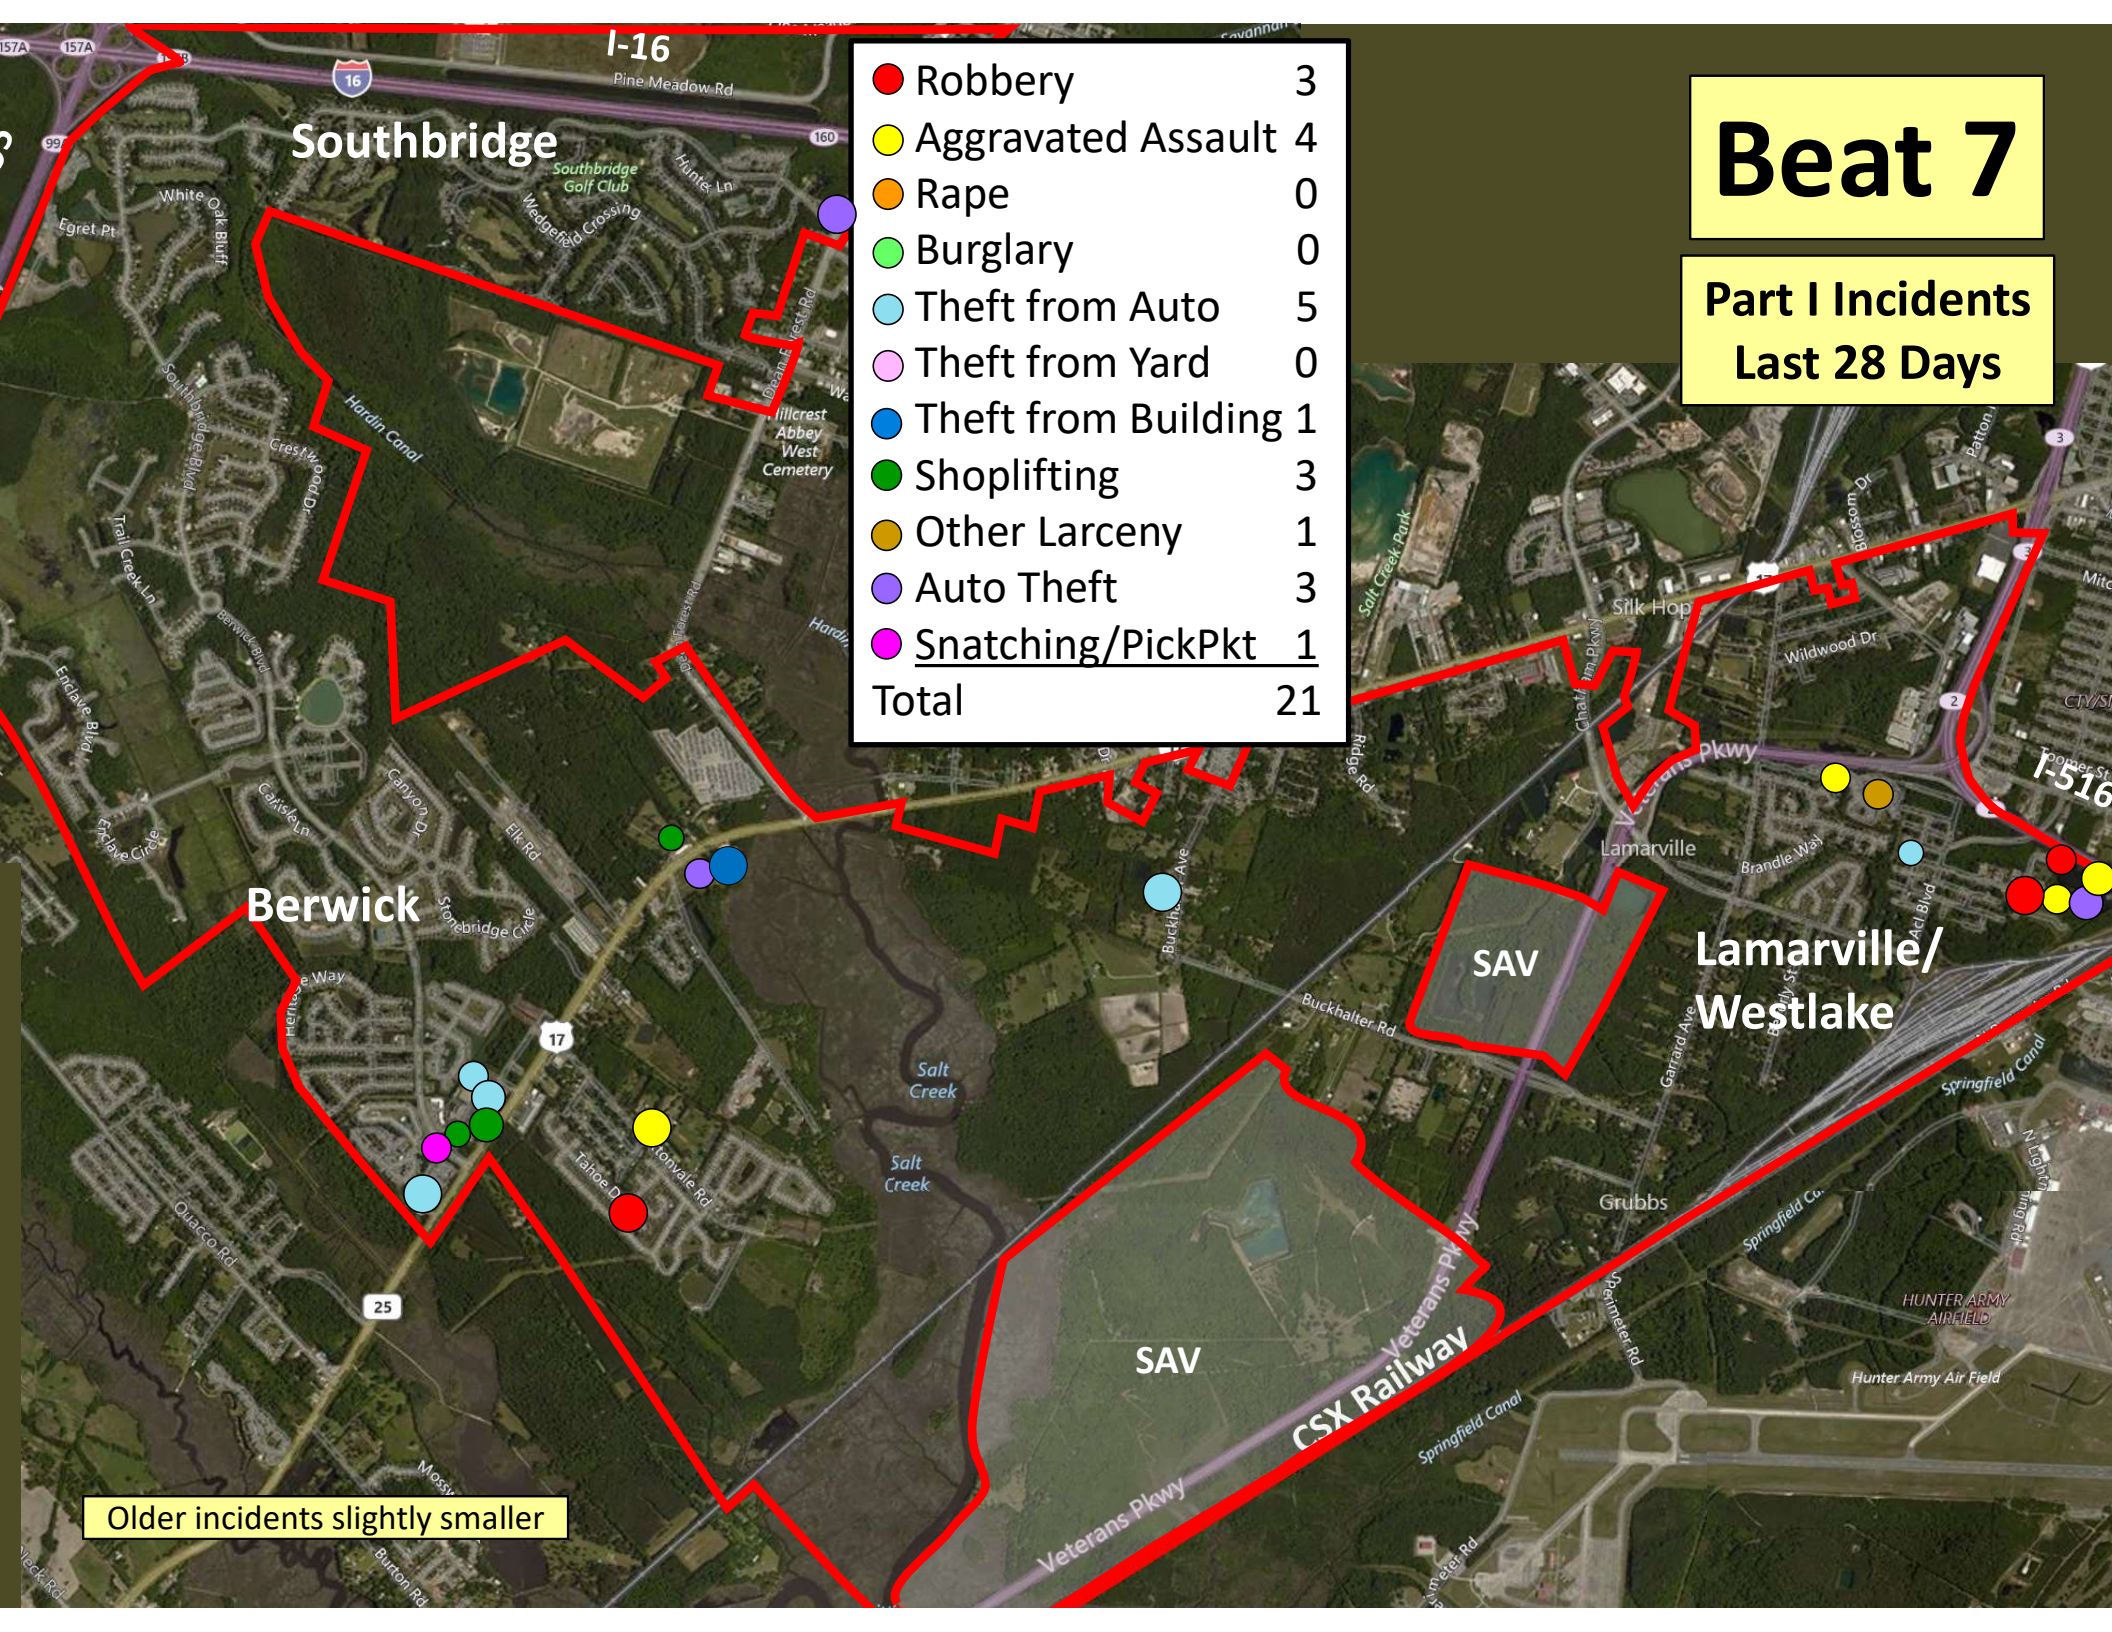

Beat 7

Part I Incidents
Last 28 Days

● Robbery	3
● Aggravated Assault	4
● Rape	0
● Burglary	0
● Theft from Auto	5
● Theft from Yard	0
● Theft from Building	1
● Shoplifting	3
● Other Larceny	1
● Auto Theft	3
● Snatching/PickPkt	1
Total	21

Older incidents slightly smaller