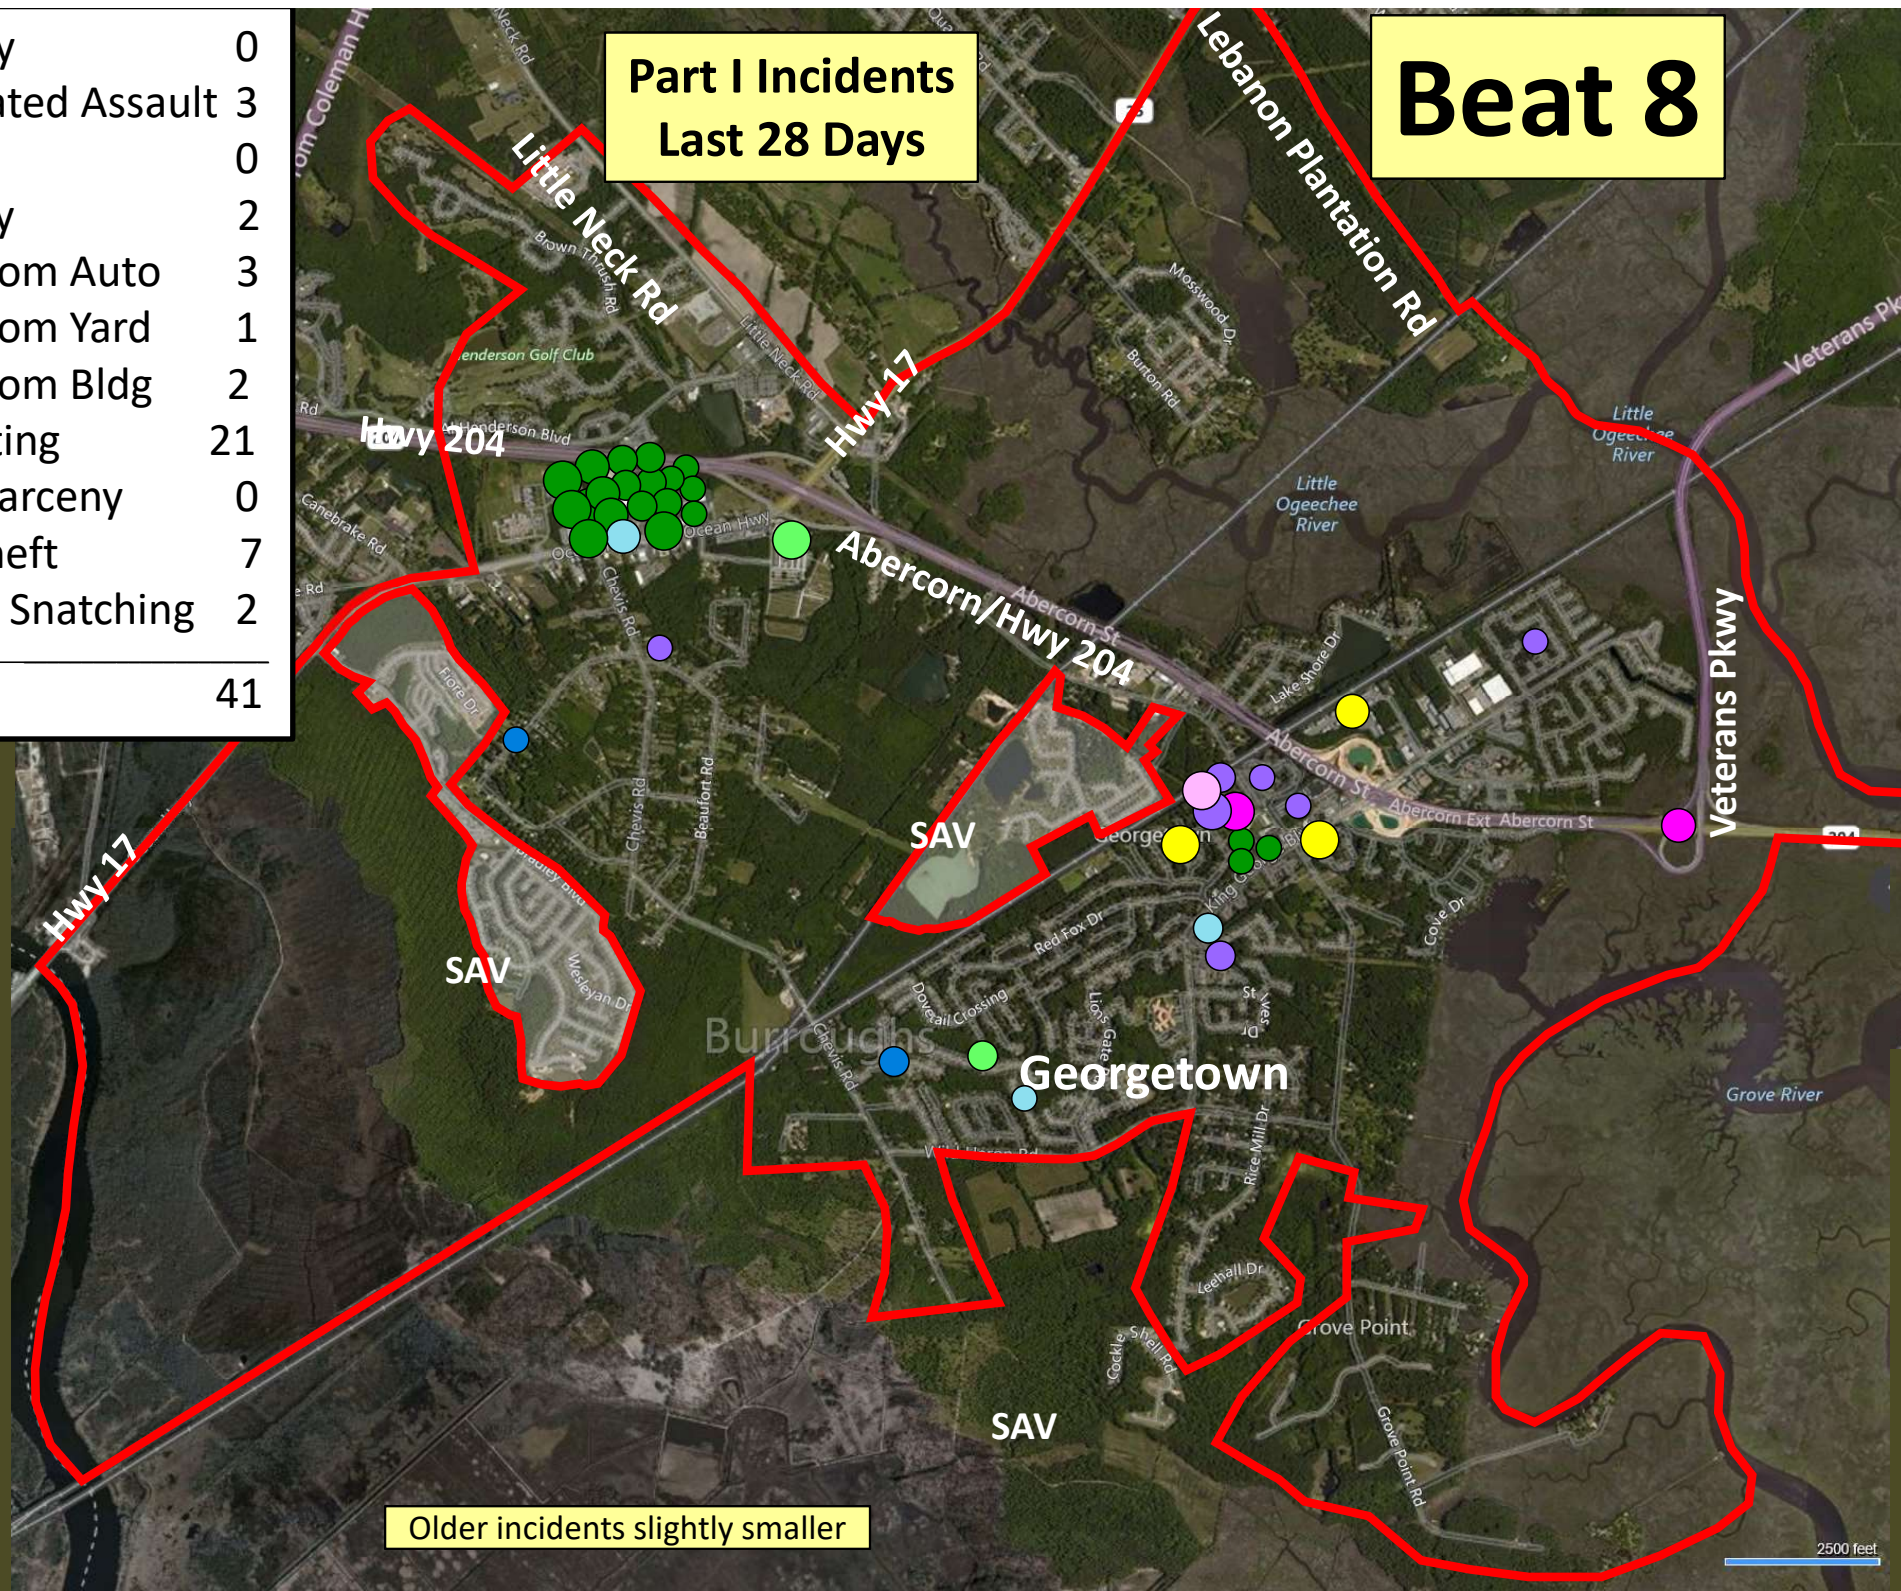

Beat 6

Part I Incidents
Last 28 Days

● Robbery	0
● Aggravated Assault	0
● Rape	0
● Burglary	0
● Theft from Auto	1
● Theft from Yard	1
● Theft from Building	0
● Shoplifting	0
● Other Larceny	0
● Auto Theft	1
● Snatching/PickPkt	0
Total	3

Older incidents slightly smaller

Beat 7

Part I Incidents
Last 28 Days

● Robbery	3
● Aggravated Assault	4
● Rape	0
● Burglary	0
● Theft from Auto	5
● Theft from Yard	0
● Theft from Building	1
● Shoplifting	3
● Other Larceny	1
● Auto Theft	3
● Snatching/PickPkt	1
Total	21

Older incidents slightly smaller

Beat 8

Part I Incidents Last 28 Days

● Robbery	0
● Aggravated Assault	3
● Rape	0
● Burglary	2
● Theft from Auto	3
● Theft from Yard	1
● Theft from Bldg	2
● Shoplifting	21
● Other Larceny	0
● Auto Theft	7
● Sudden Snatching	2
Total	41