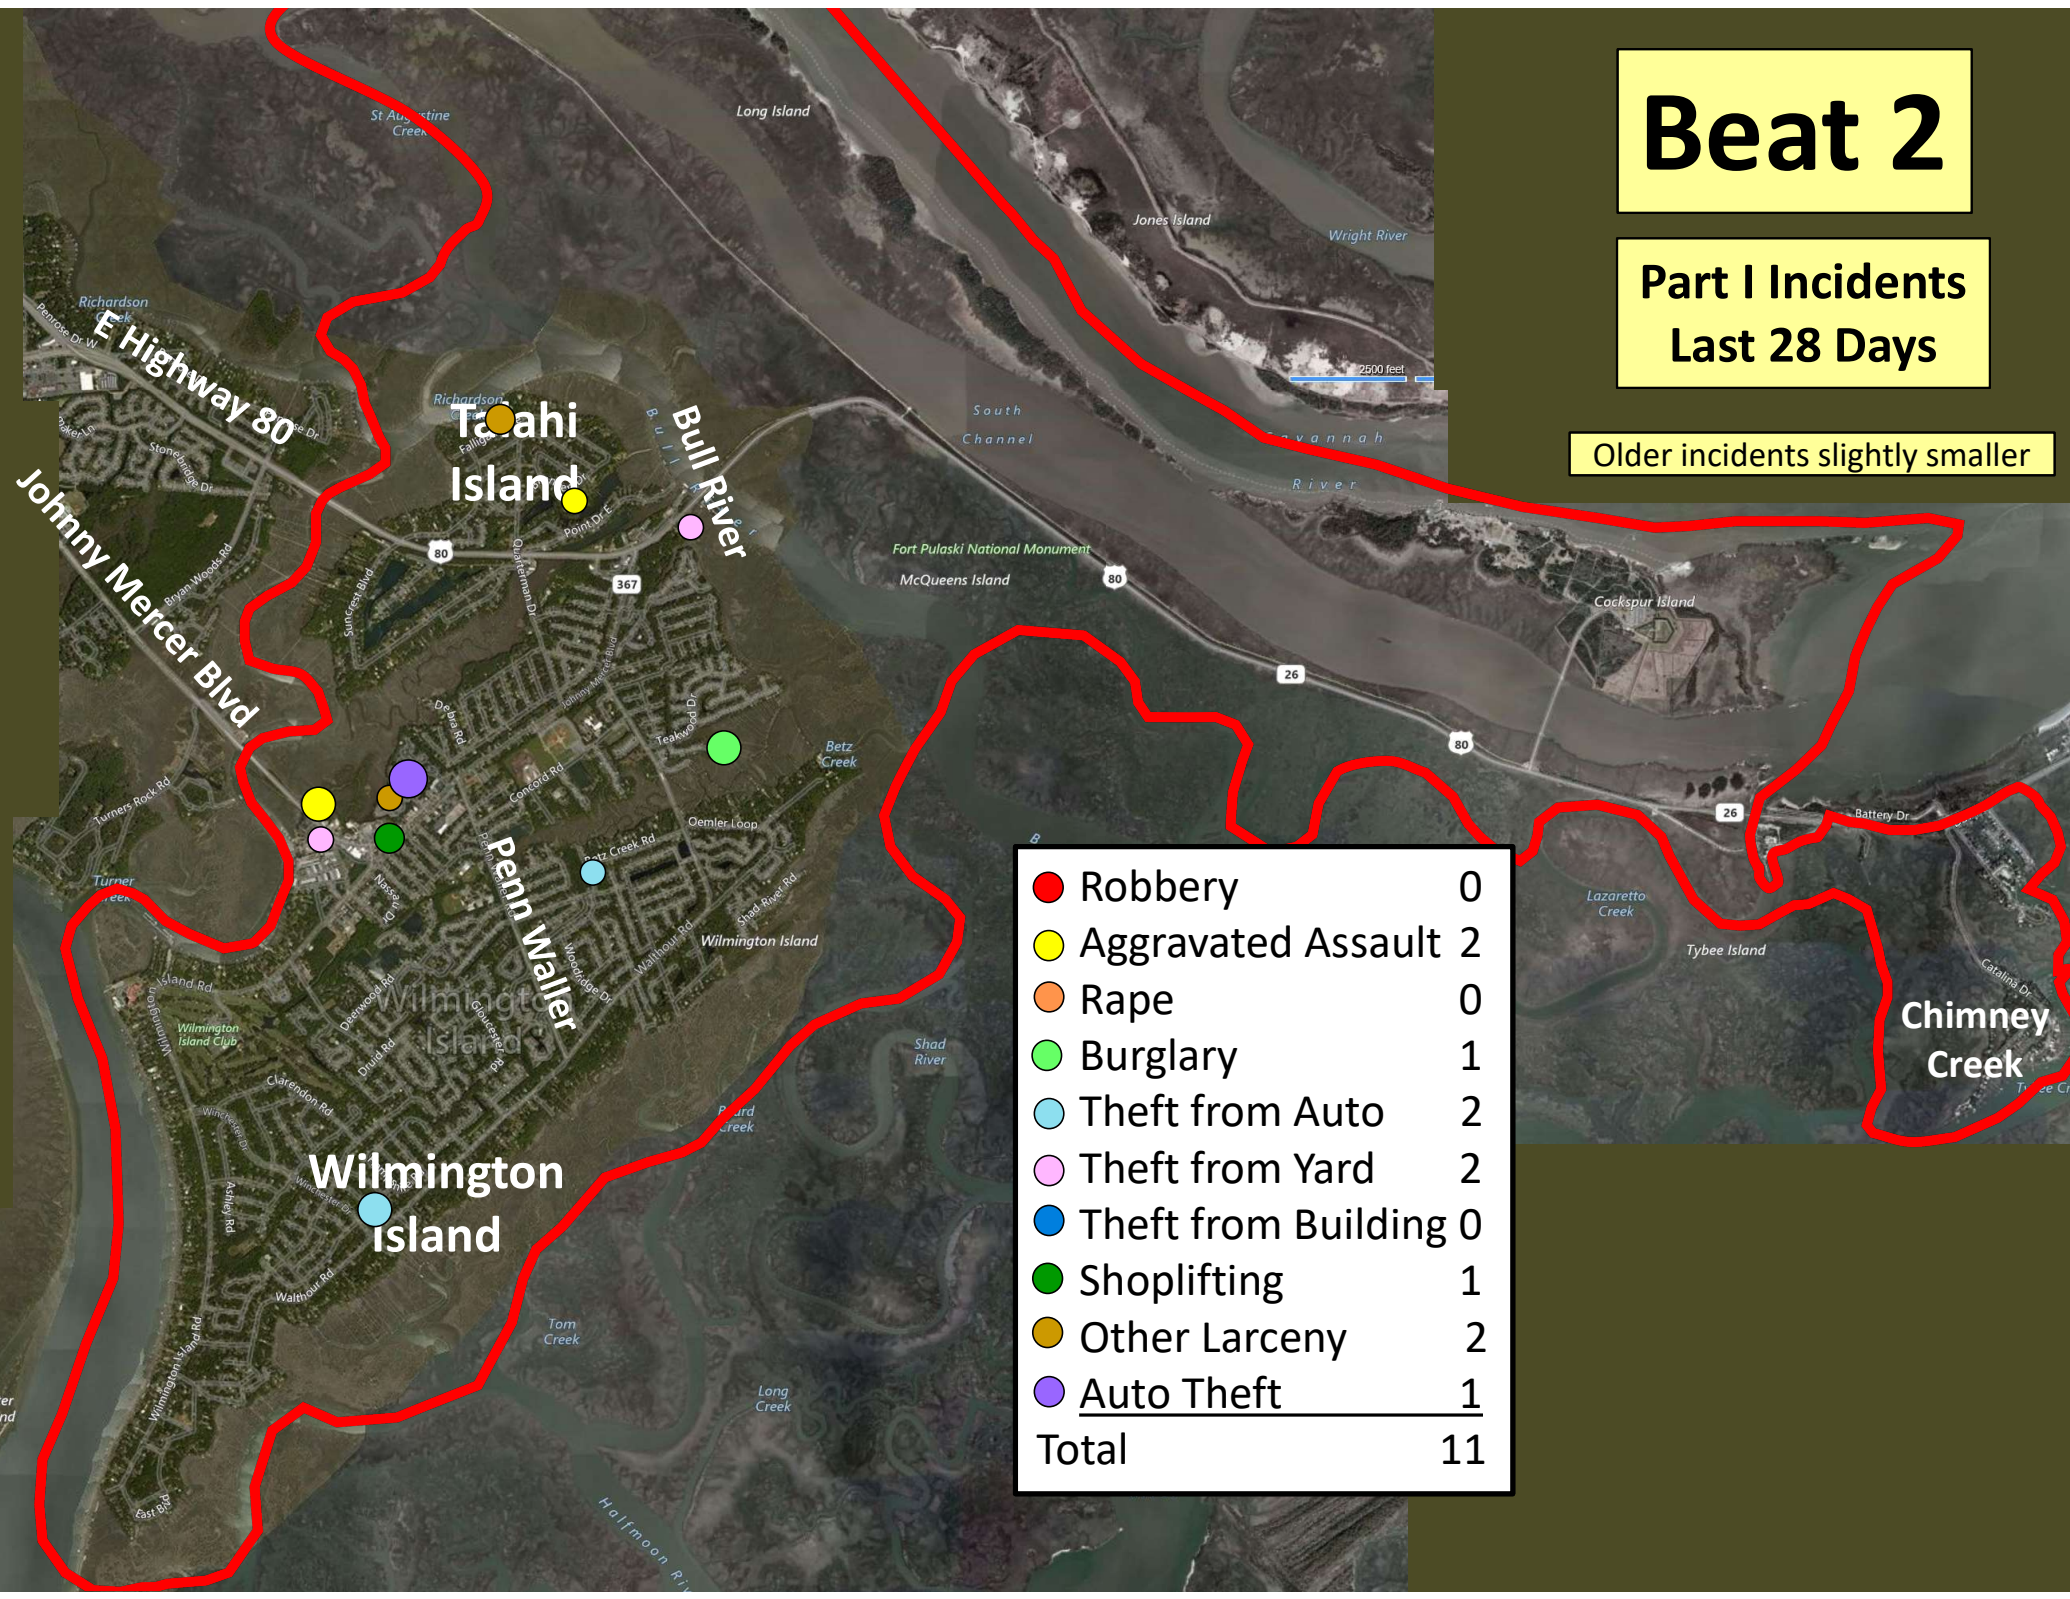

Beat 1

Part I Incidents Last 28 Days

● Robbery	0
● Aggravated Assault	0
● Rape	0
● Burglary	0
● Theft from Auto	1
● Theft from Yard	0
● Theft from Building	1
● Shoplifting	3
● Other Larceny	0
● Auto Theft	1
● Snatching/PickPkt	0
Total	6

Older incidents slightly smaller

Beat 2

Part I Incidents
Last 28 Days

Older incidents slightly smaller

● Robbery	0
● Aggravated Assault	2
● Rape	0
● Burglary	1
● Theft from Auto	2
● Theft from Yard	2
● Theft from Building	0
● Shoplifting	1
● Other Larceny	2
● Auto Theft	1
Total	11

Beat 3

● Robbery	1
● Aggravated Assault	0
● Rape	0
● Burglary	0
● Theft from Auto	3
● Theft from Yard	0
● Theft from Building	0
● Shoplifting	1
● Other Larceny	1
● Auto Theft	0
Total	6

Part I Incidents Last 28 Days

Older incidents slightly smaller

Beat 4

Part I Incidents
Last 28 Days

● Robbery	0
● Aggravated Assault	1
● Rape	1
● Burglary	0
● Theft from Auto	2
● Theft from Yard	1
● Theft from Building	0
● Shoplifting	11
● Other Larceny	0
● Auto Theft	2
Total	18