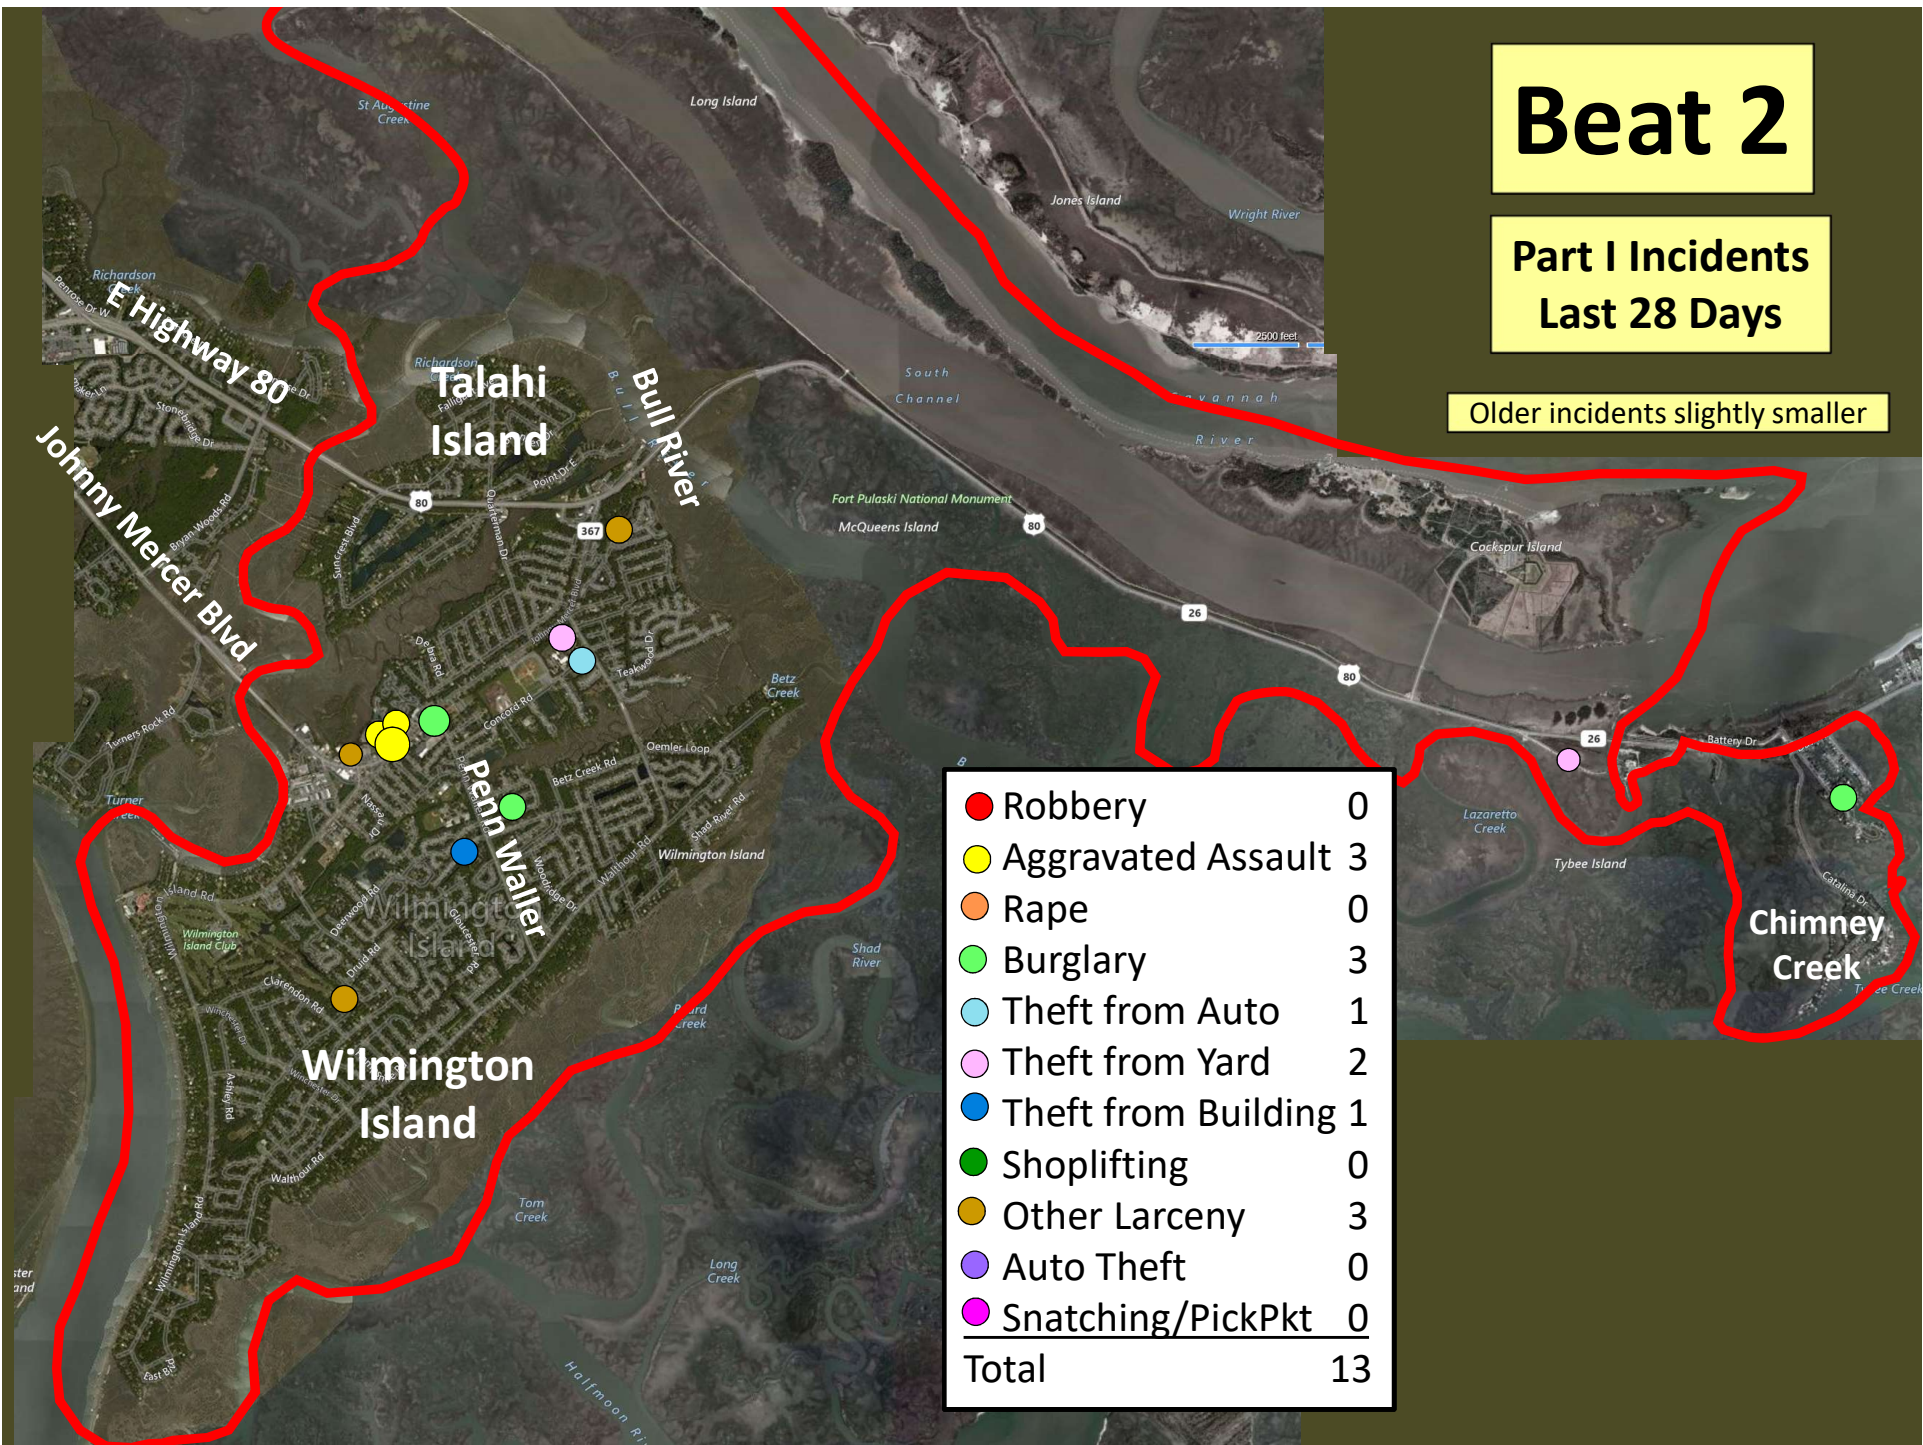

Beat 1

Part I Incidents Last 28 Days

● Robbery	0
● Aggravated Assault	2
● Rape	1
● Burglary	0
● Theft from Auto	1
● Theft from Yard	0
● Theft from Building	0
● Shoplifting	2
● Other Larceny	1
● Auto Theft	0
● Snatching/PickPkt	0
Total	7

Older incidents slightly smaller

Beat 2

Part I Incidents Last 28 Days

Older incidents slightly smaller

● Robbery	0
● Aggravated Assault	3
● Rape	0
● Burglary	3
● Theft from Auto	1
● Theft from Yard	2
● Theft from Building	1
● Shoplifting	0
● Other Larceny	3
● Auto Theft	0
● Snatching/PickPkt	0
Total	13

Older incidents slightly smaller

Beat 7

Part I Incidents
Last 28 Days

Arson	1
Robbery	3
Aggravated Assault	2
Rape	0
Burglary	4
Theft from Auto	9
Theft from Yard	2
Theft from Building	2
Shoplifting	0
Other Larceny	6
Auto Theft	6
Snatching/PickPkt	0
Total	35

**Part I Incidents
Last 28 Days**

Beat 8

Older incidents slightly smaller

2500 feet

Beat 9

Part I Incidents Last 28 Days

Note: The Enclave subdivision is now in Beat 7

● Robbery	0
● Aggravated Assault	3
● Rape	0
● Burglary	4
● Theft from Auto	7
● Theft from Yard	3
● Theft from Building	2
● Shoplifting	0
● Other Larceny	5
● Auto Theft	4
● Snatching/PickPkt	0
Total	28