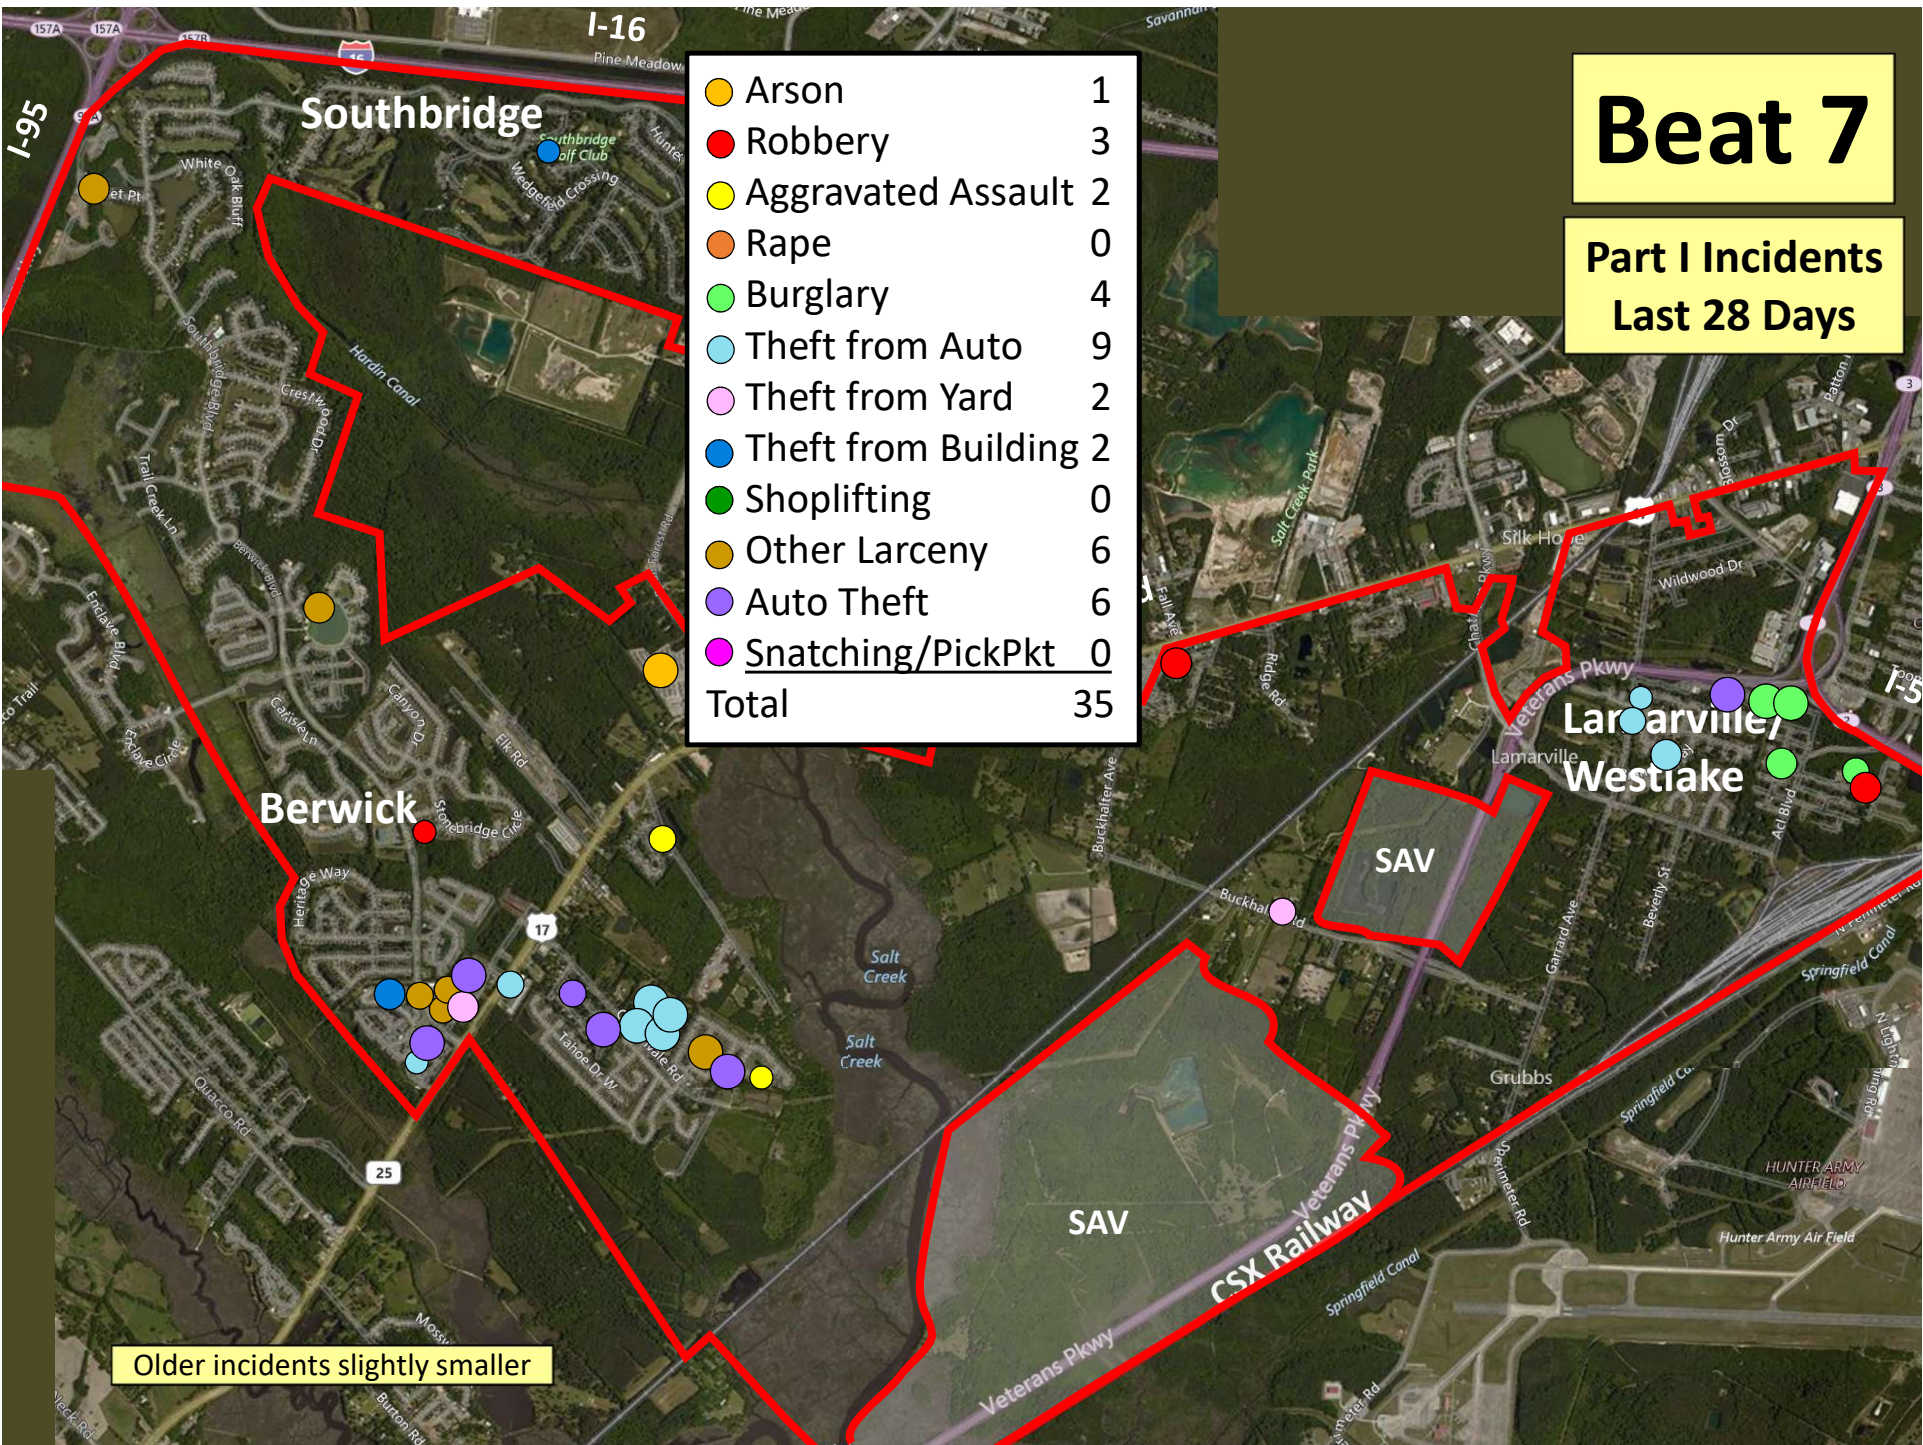

Part I Incidents Last 28 Days

Older incidents slightly smaller

Beat 4

Part I Incidents
Last 28 Days

● Aggravated Assault	0
● Rape	1
● Burglary	1
● Theft from Auto	1
● Theft from Yard	1
● Theft from Building	2
● Shoplifting	8
● Other Larceny	1
● Auto Theft	0
● Snatching/PickPkt	0
Total	15

Older incidents slightly smaller

Beat 5

**Part I Incidents
Last 28 Days**

Older incidents slightly smaller

Beat 6

Part I Incidents
Last 28 Days

● Robbery	0
● Aggravated Assault	0
● Rape	0
● Burglary	1
● Theft from Auto	0
● Theft from Yard	2
● Theft from Building	0
● Shoplifting	0
● Other Larceny	0
● Auto Theft	0
● Snatching/PickPkt	0
Total	3

Older incidents slightly smaller

Beat 7

Part I Incidents
Last 28 Days

Arson	1
Robbery	3
Aggravated Assault	2
Rape	0
Burglary	4
Theft from Auto	9
Theft from Yard	2
Theft from Building	2
Shoplifting	0
Other Larceny	6
Auto Theft	6
Snatching/PickPkt	0
Total	35

**Part I Incidents
Last 28 Days**

Beat 8

Older incidents slightly smaller

2500 feet

Beat 9

Part I Incidents Last 28 Days

Note: The Enclave subdivision is now in Beat 7

● Robbery	0
● Aggravated Assault	3
● Rape	0
● Burglary	4
● Theft from Auto	7
● Theft from Yard	3
● Theft from Building	2
● Shoplifting	0
● Other Larceny	5
● Auto Theft	4
● Snatching/PickPkt	0
Total	28