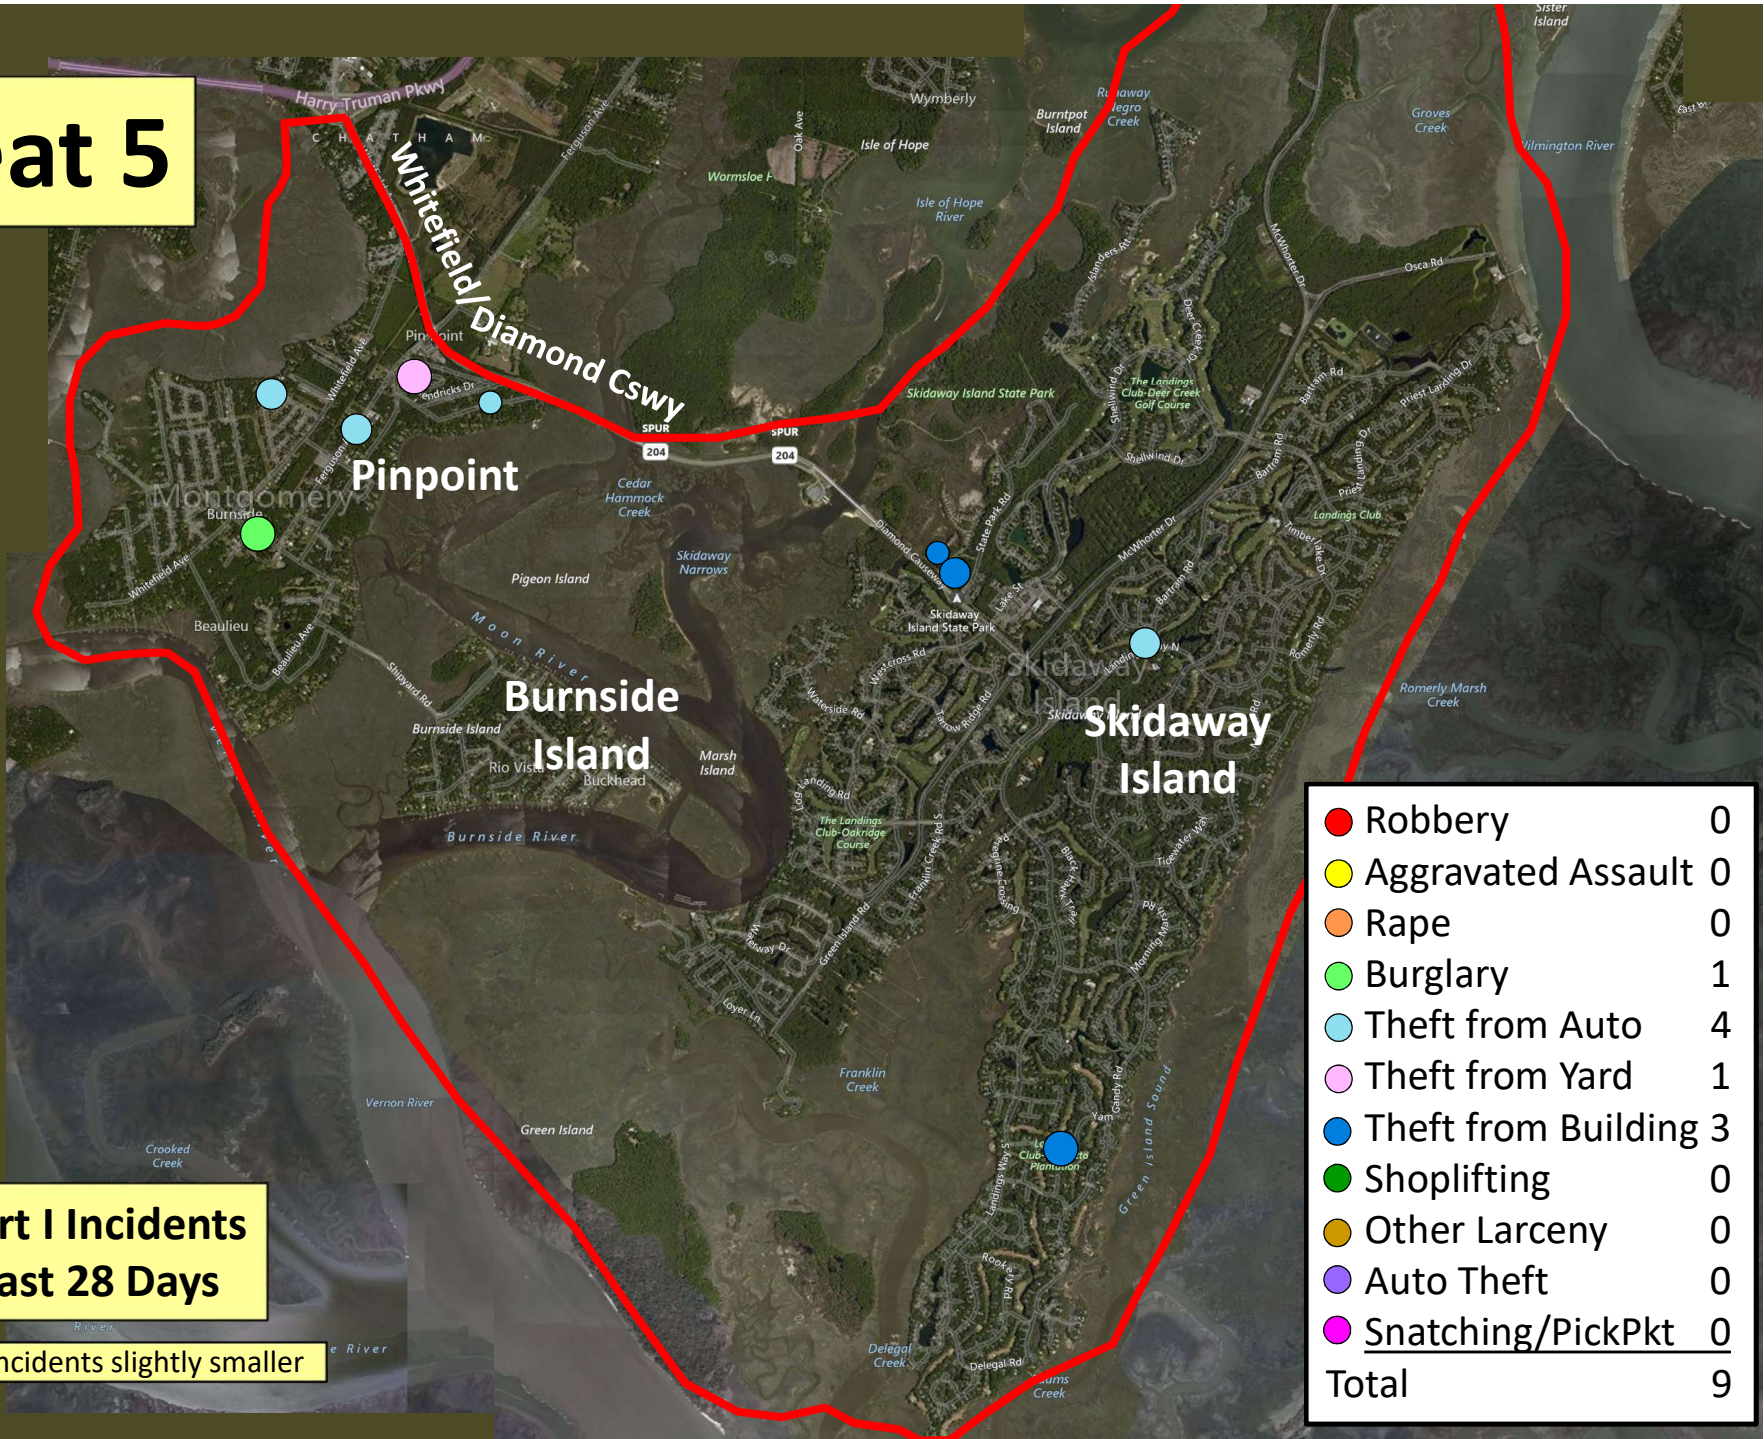

Part I Incidents Last 28 Days

Older incidents slightly smaller

Beat 4

Part I Incidents
Last 28 Days

● Aggravated Assault	0
● Rape	1
● Burglary	1
● Theft from Auto	1
● Theft from Yard	1
● Theft from Building	2
● Shoplifting	8
● Other Larceny	1
● Auto Theft	0
● Snatching/PickPkt	0
Total	15

Older incidents slightly smaller

Beat 5

**Part I Incidents
Last 28 Days**

Older incidents slightly smaller

Beat 6

Part I Incidents
Last 28 Days

● Robbery	0
● Aggravated Assault	0
● Rape	0
● Burglary	1
● Theft from Auto	0
● Theft from Yard	2
● Theft from Building	0
● Shoplifting	0
● Other Larceny	0
● Auto Theft	0
● Snatching/PickPkt	0
Total	3