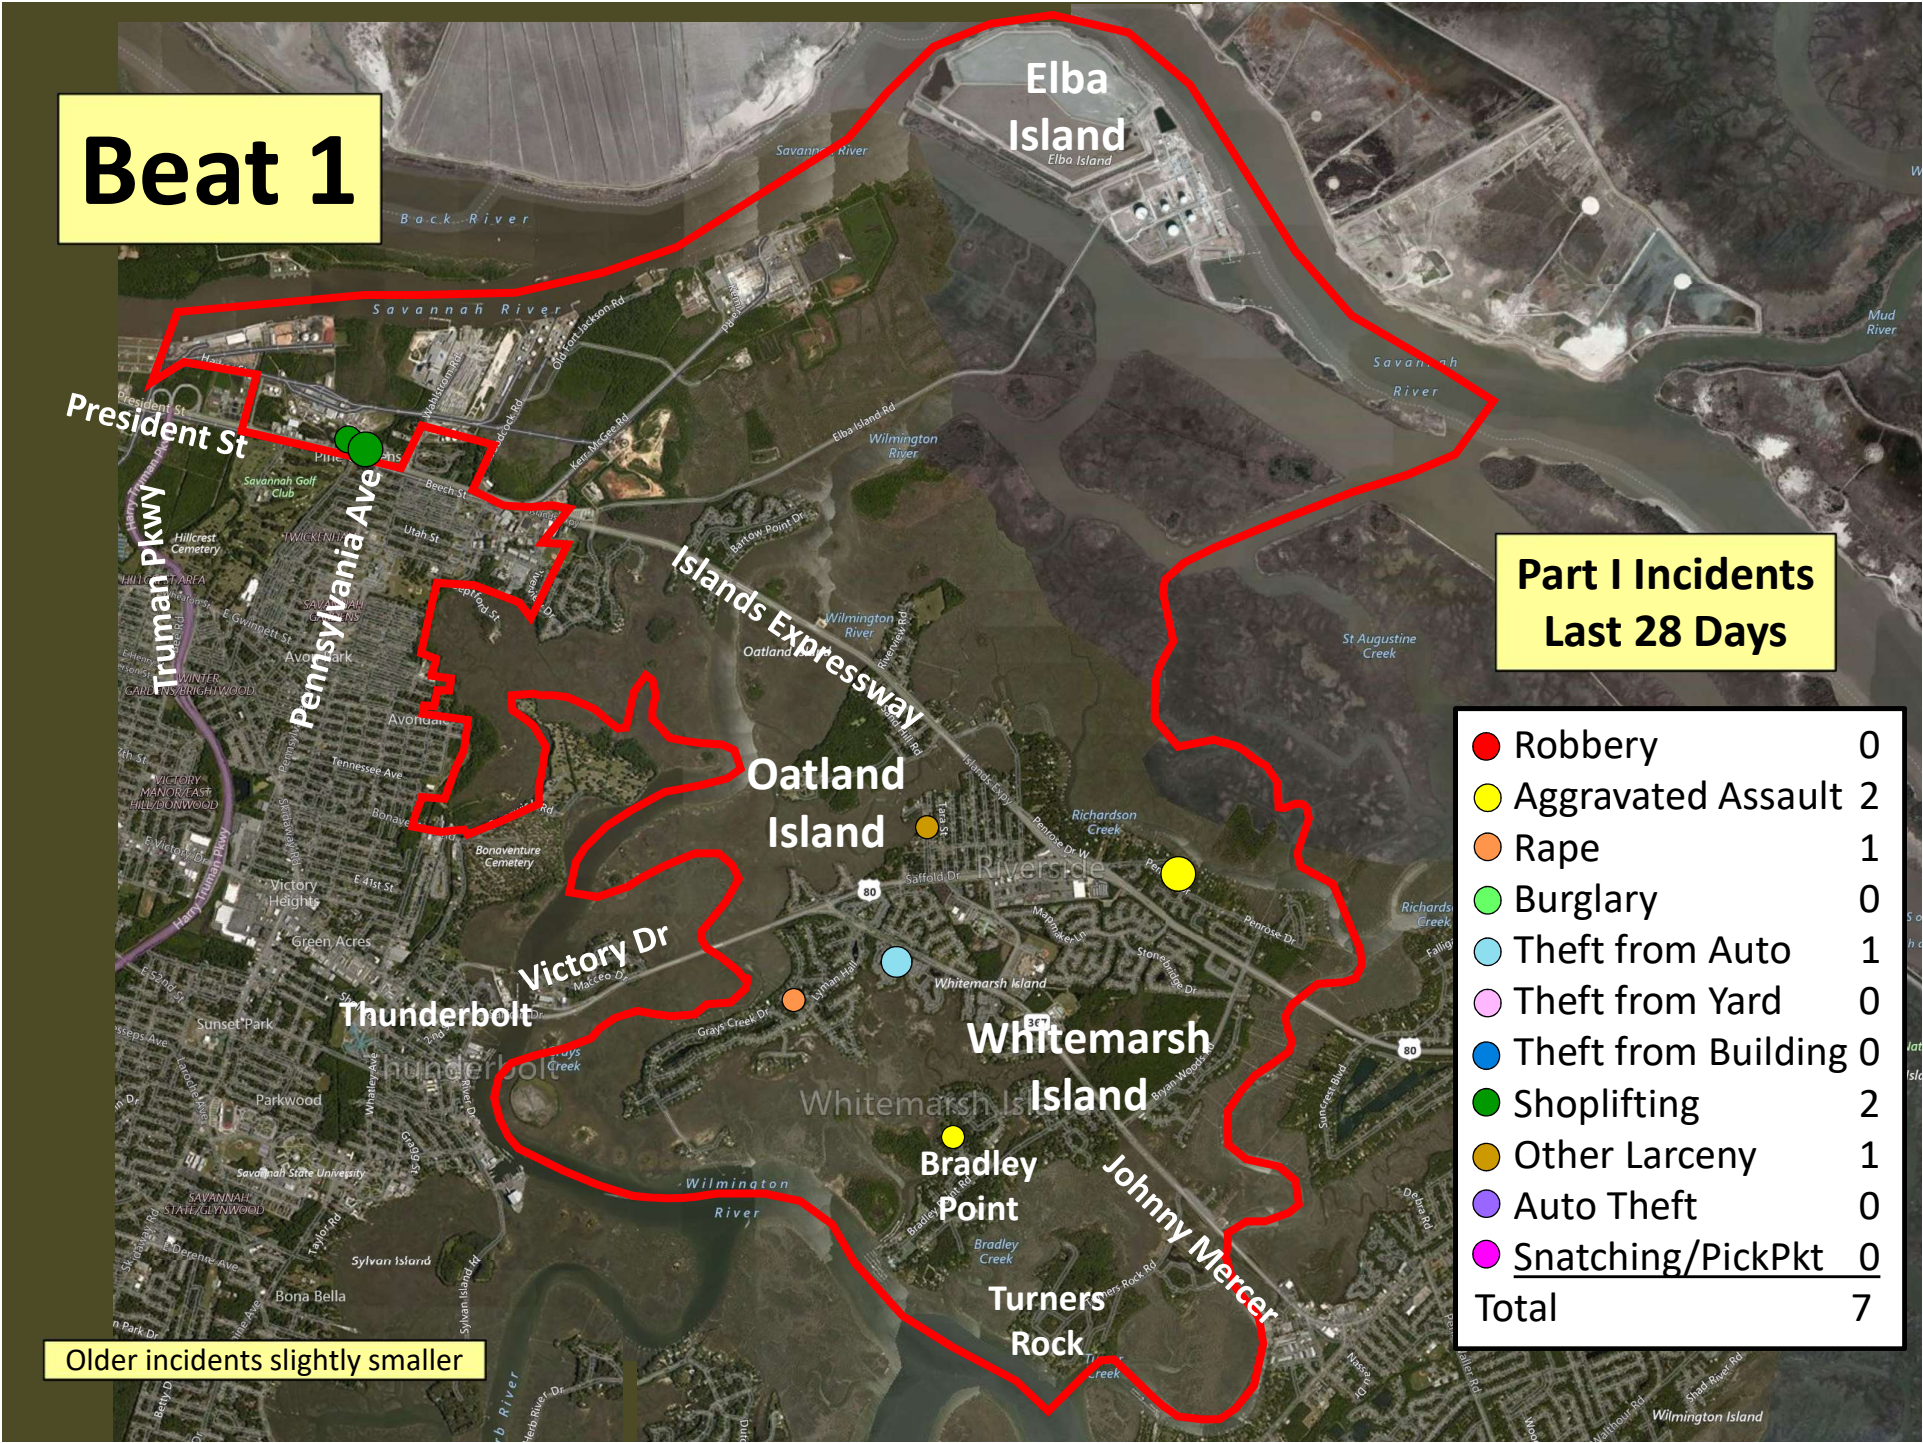

Beat 1

Part I Incidents Last 28 Days

● Robbery	0
● Aggravated Assault	2
● Rape	1
● Burglary	0
● Theft from Auto	1
● Theft from Yard	0
● Theft from Building	0
● Shoplifting	2
● Other Larceny	1
● Auto Theft	0
● Snatching/PickPkt	0
Total	7

Older incidents slightly smaller

Beat 2

Part I Incidents Last 28 Days

Older incidents slightly smaller

● Robbery	0
● Aggravated Assault	3
● Rape	0
● Burglary	3
● Theft from Auto	1
● Theft from Yard	2
● Theft from Building	1
● Shoplifting	0
● Other Larceny	3
● Auto Theft	0
● Snatching/PickPkt	0
Total	13

**Part I Incidents
Last 28 Days**

Beat 8

Older incidents slightly smaller

2500 feet

Beat 9

Part I Incidents Last 28 Days

Note: The Enclave subdivision is now in Beat 7

● Robbery	0
● Aggravated Assault	3
● Rape	0
● Burglary	4
● Theft from Auto	7
● Theft from Yard	3
● Theft from Building	2
● Shoplifting	0
● Other Larceny	5
● Auto Theft	4
● Snatching/PickPkt	0
Total	28