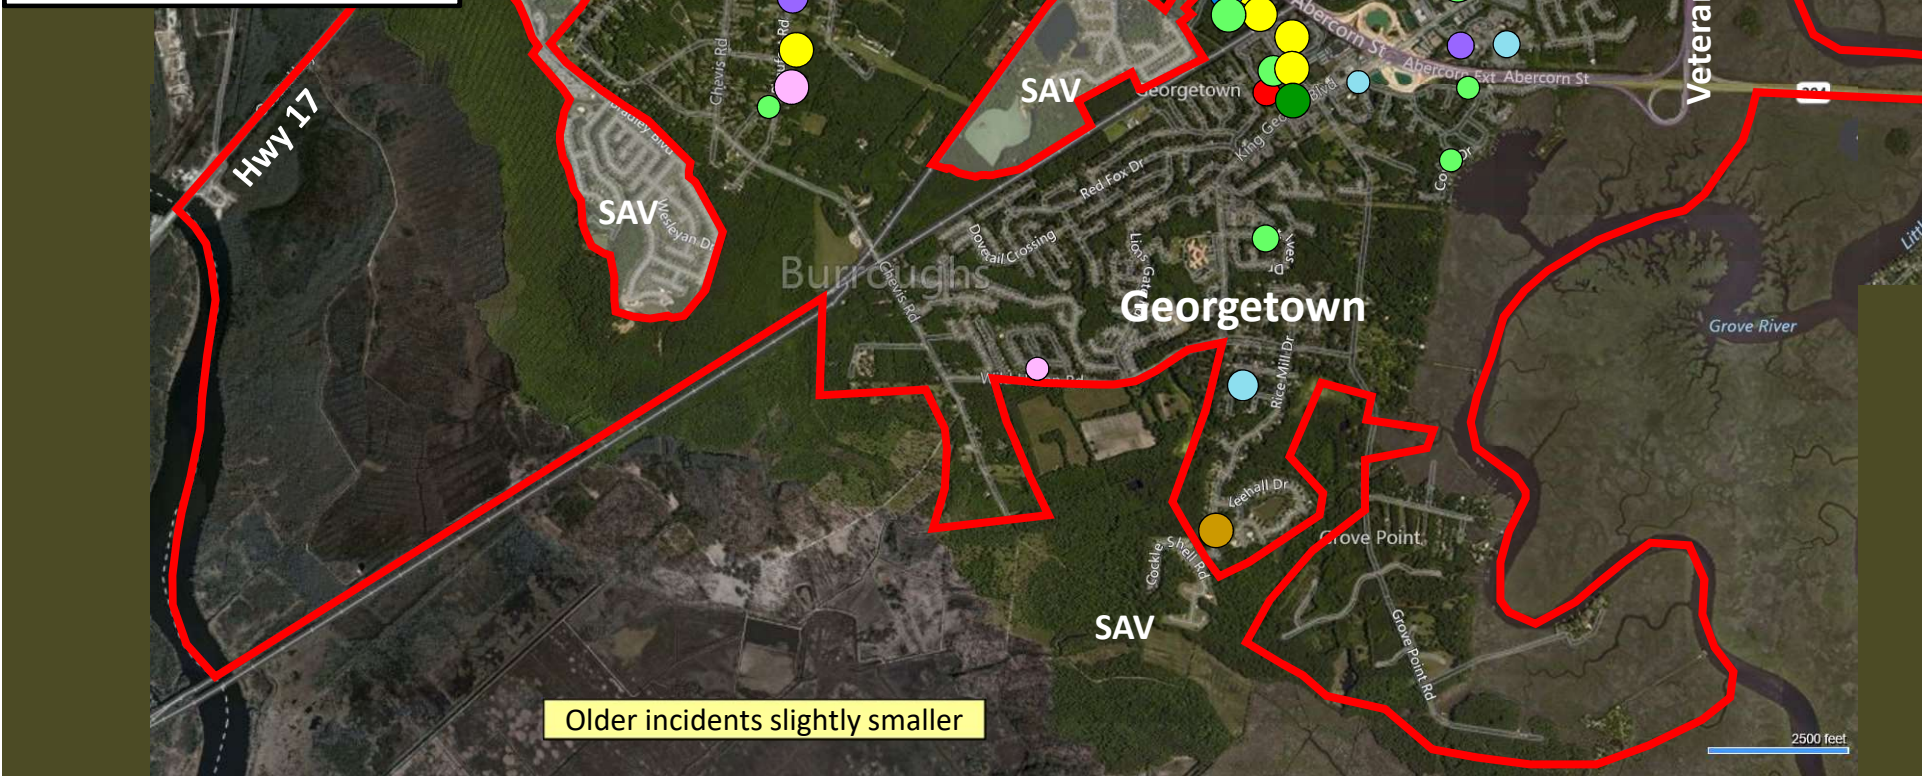

Older incidents slightly smaller

Beat 7

Part I Incidents
Last 28 Days

Arson	1
Robbery	3
Aggravated Assault	2
Rape	0
Burglary	4
Theft from Auto	9
Theft from Yard	2
Theft from Building	2
Shoplifting	0
Other Larceny	6
Auto Theft	6
Snatching/PickPkt	0
Total	35

**Part I Incidents
Last 28 Days**

Beat 8

Older incidents slightly smaller

2500 feet

Beat 9

Part I Incidents Last 28 Days

Note: The Enclave subdivision is now in Beat 7

● Robbery	0
● Aggravated Assault	3
● Rape	0
● Burglary	4
● Theft from Auto	7
● Theft from Yard	3
● Theft from Building	2
● Shoplifting	0
● Other Larceny	5
● Auto Theft	4
● Snatching/PickPkt	0
Total	28