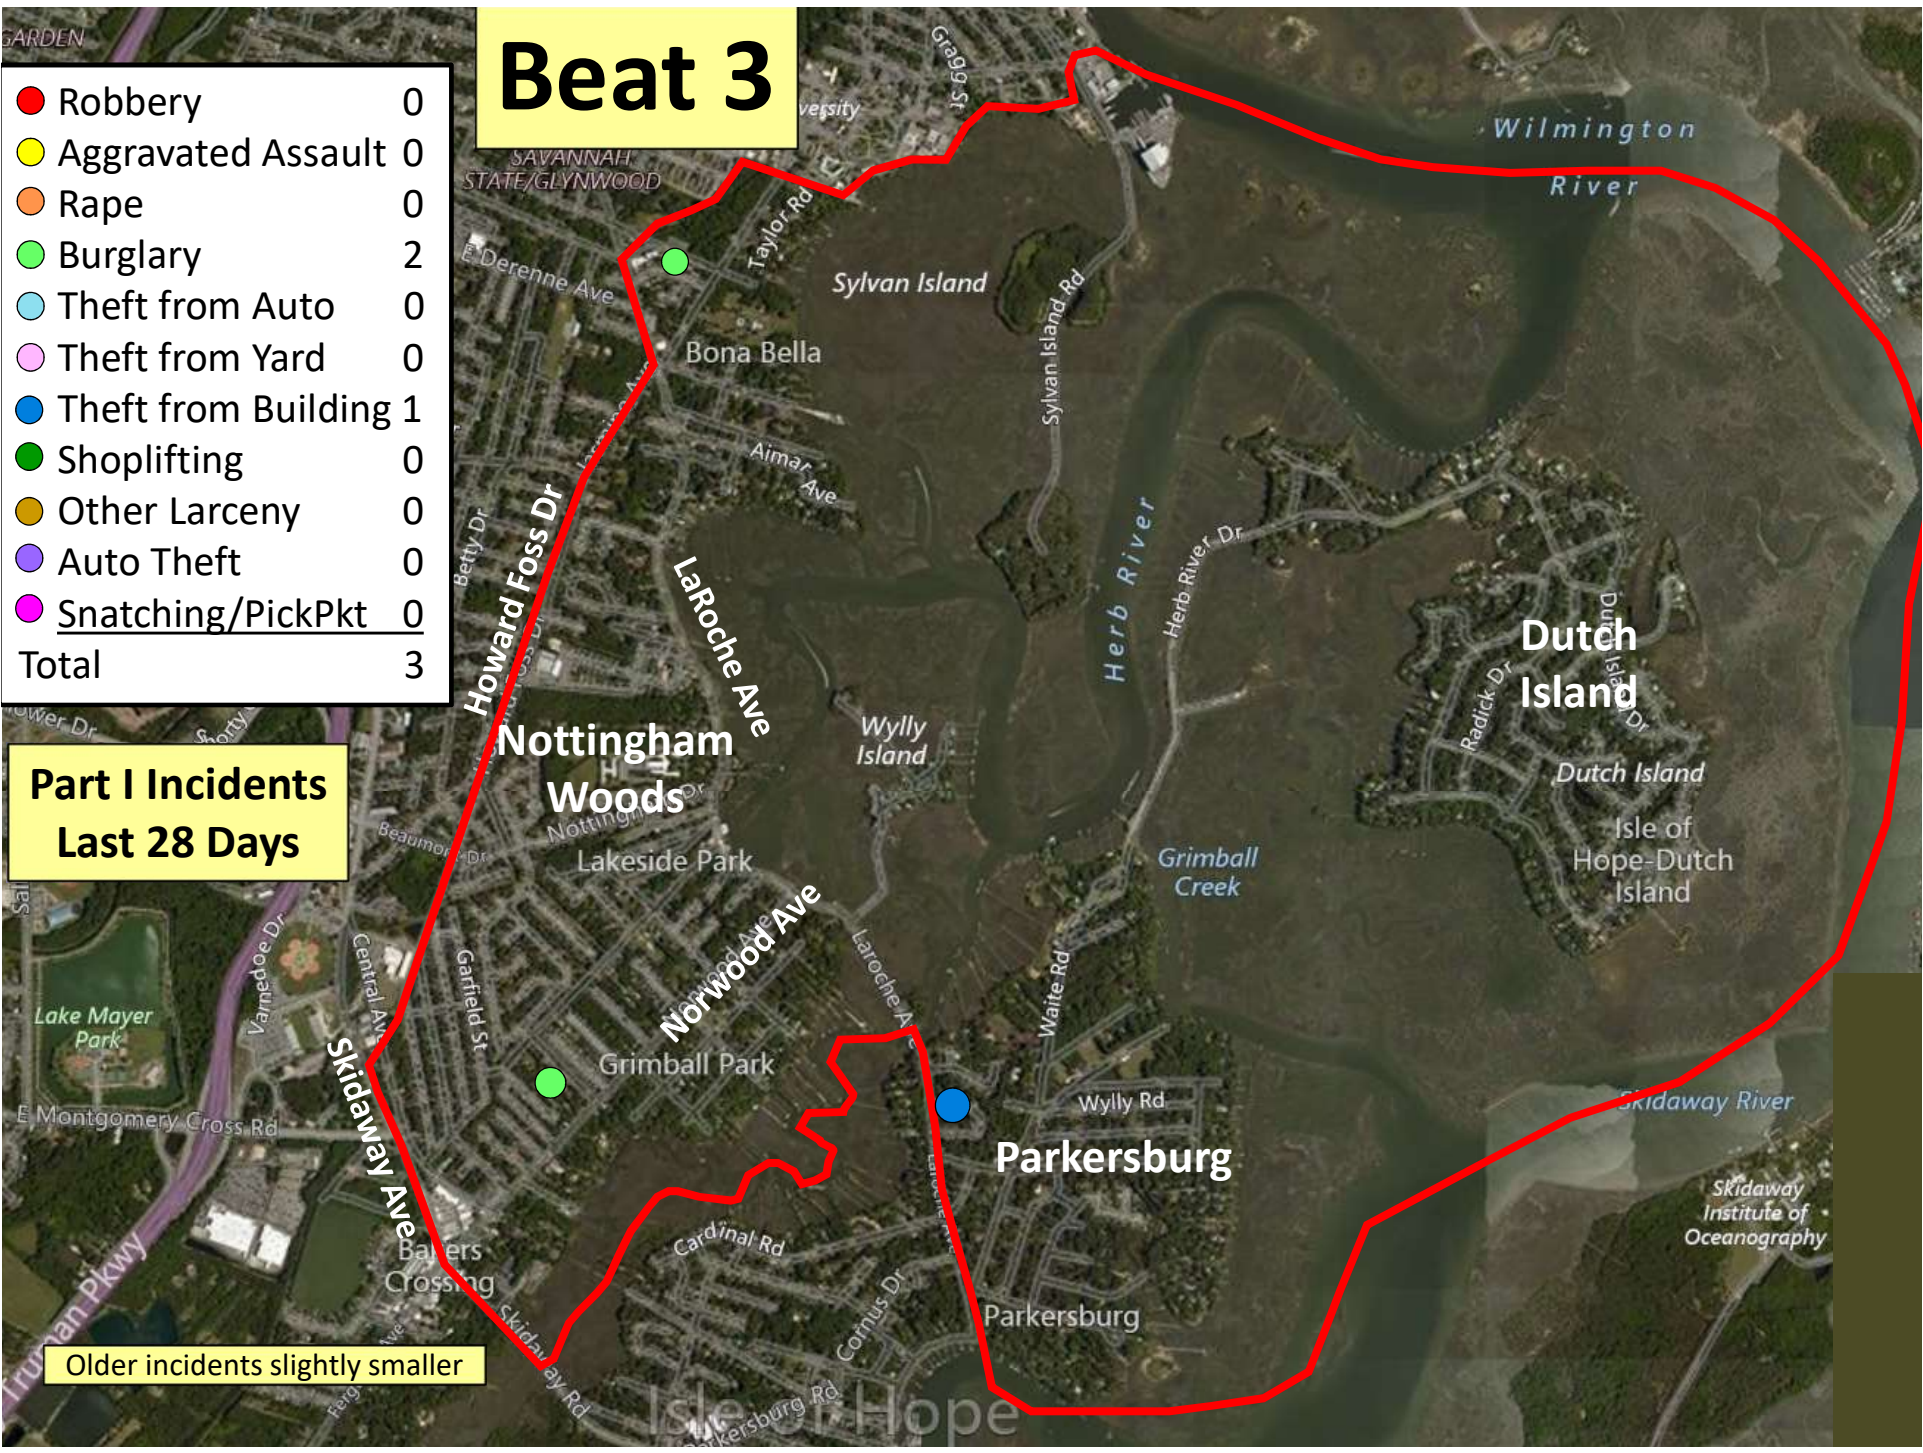

Beat 3

● Robbery	0
● Aggravated Assault	0
● Rape	0
● Burglary	2
● Theft from Auto	0
● Theft from Yard	0
● Theft from Building	1
● Shoplifting	0
● Other Larceny	0
● Auto Theft	0
● Snatching/PickPkt	0
Total	3

Part I Incidents Last 28 Days

Older incidents slightly smaller