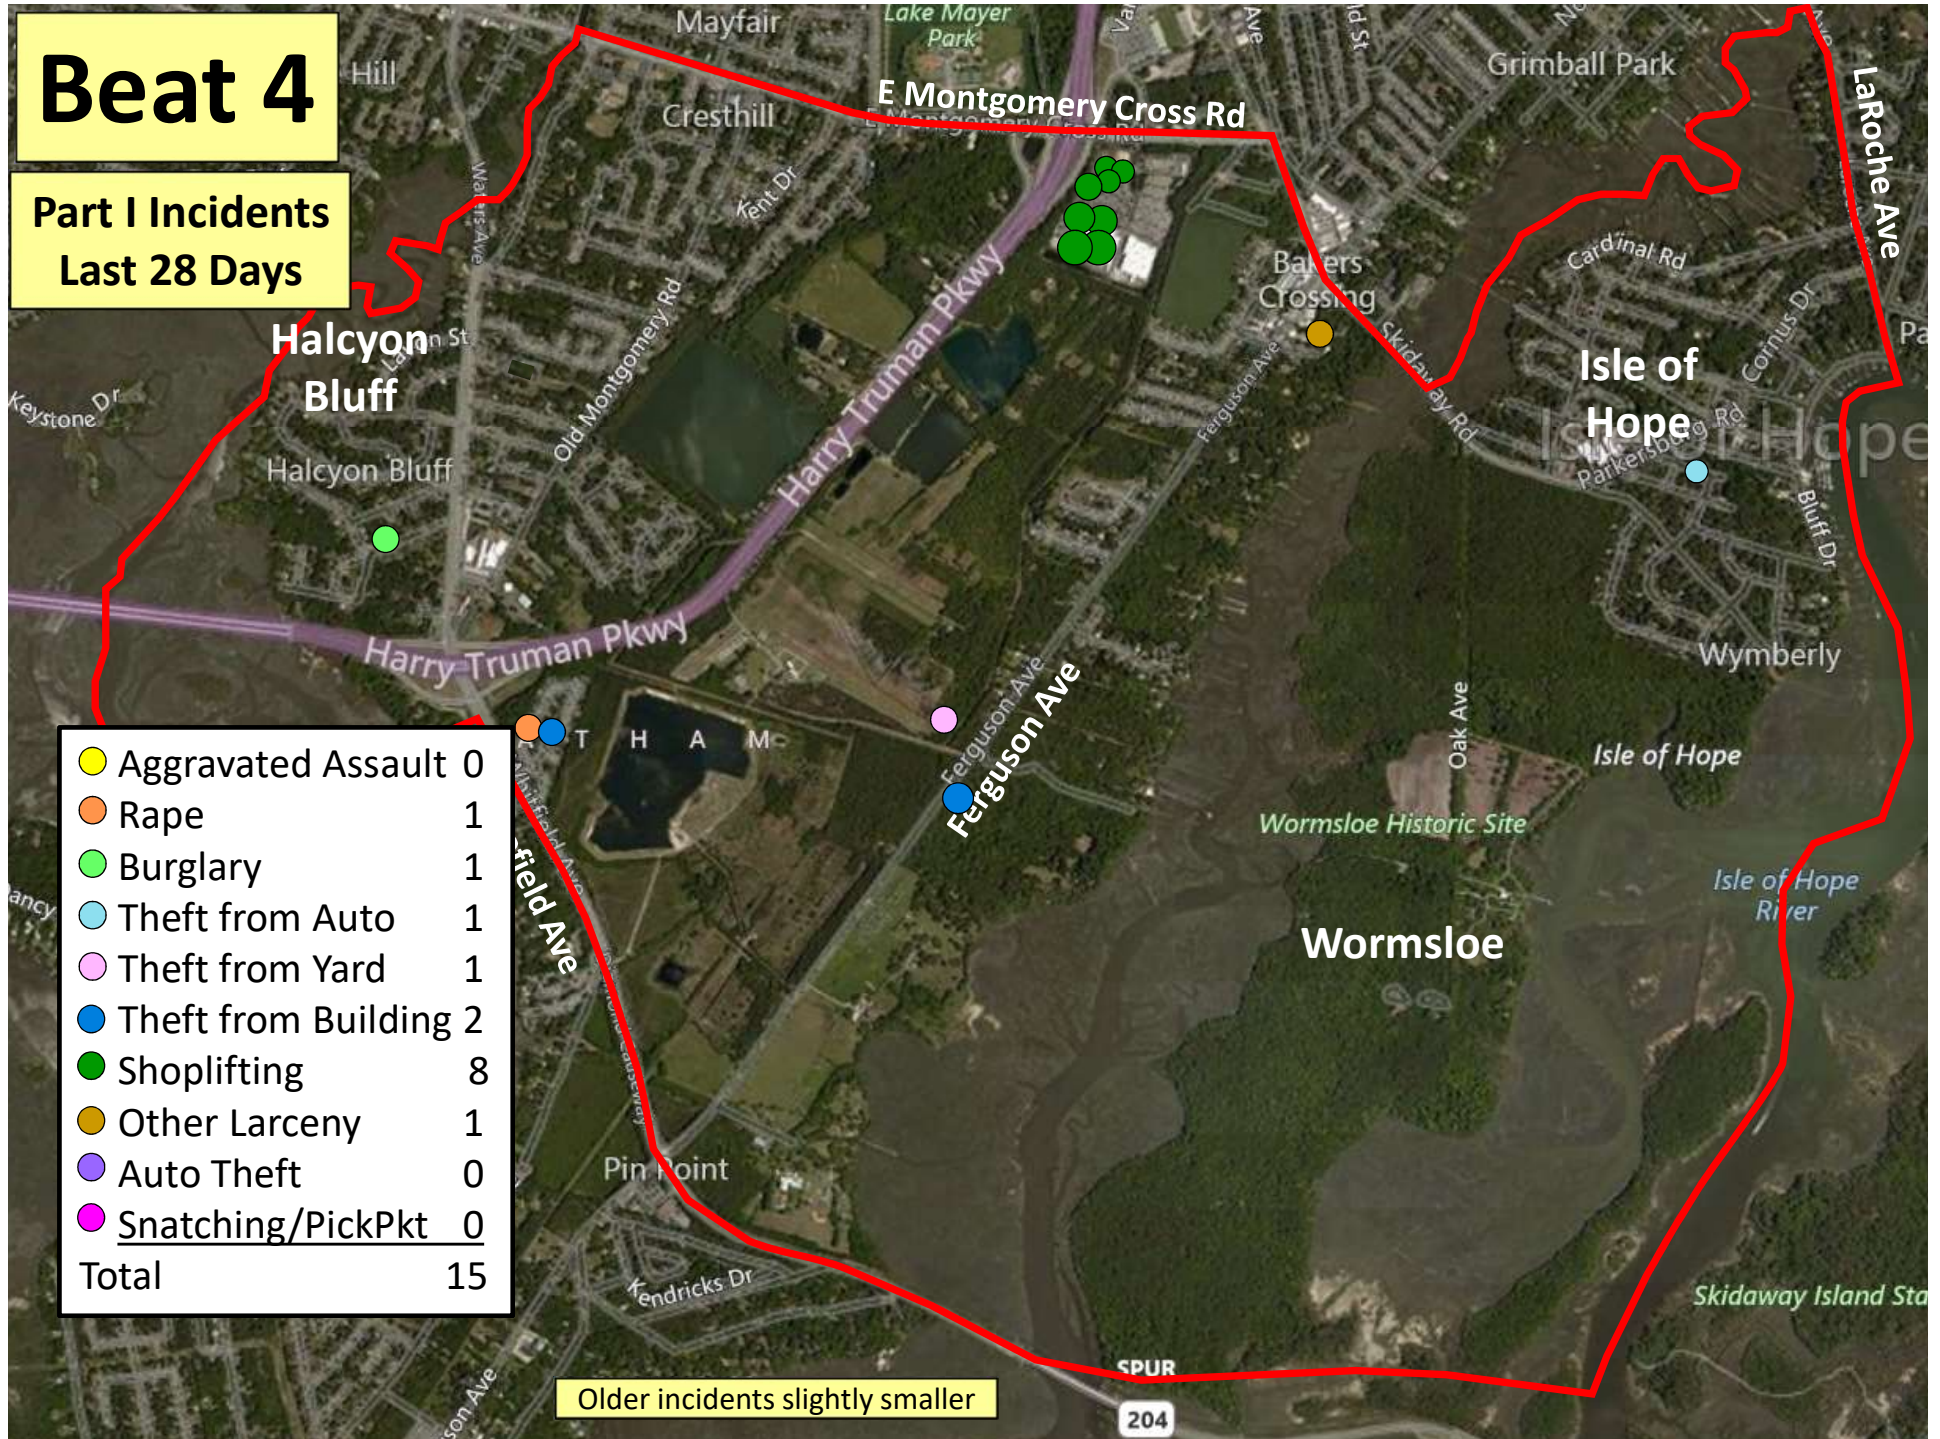

Part I Incidents Last 28 Days

Older incidents slightly smaller

Beat 4

Part I Incidents
Last 28 Days

● Aggravated Assault	0
● Rape	1
● Burglary	1
● Theft from Auto	1
● Theft from Yard	1
● Theft from Building	2
● Shoplifting	8
● Other Larceny	1
● Auto Theft	0
● Snatching/PickPkt	0
Total	15