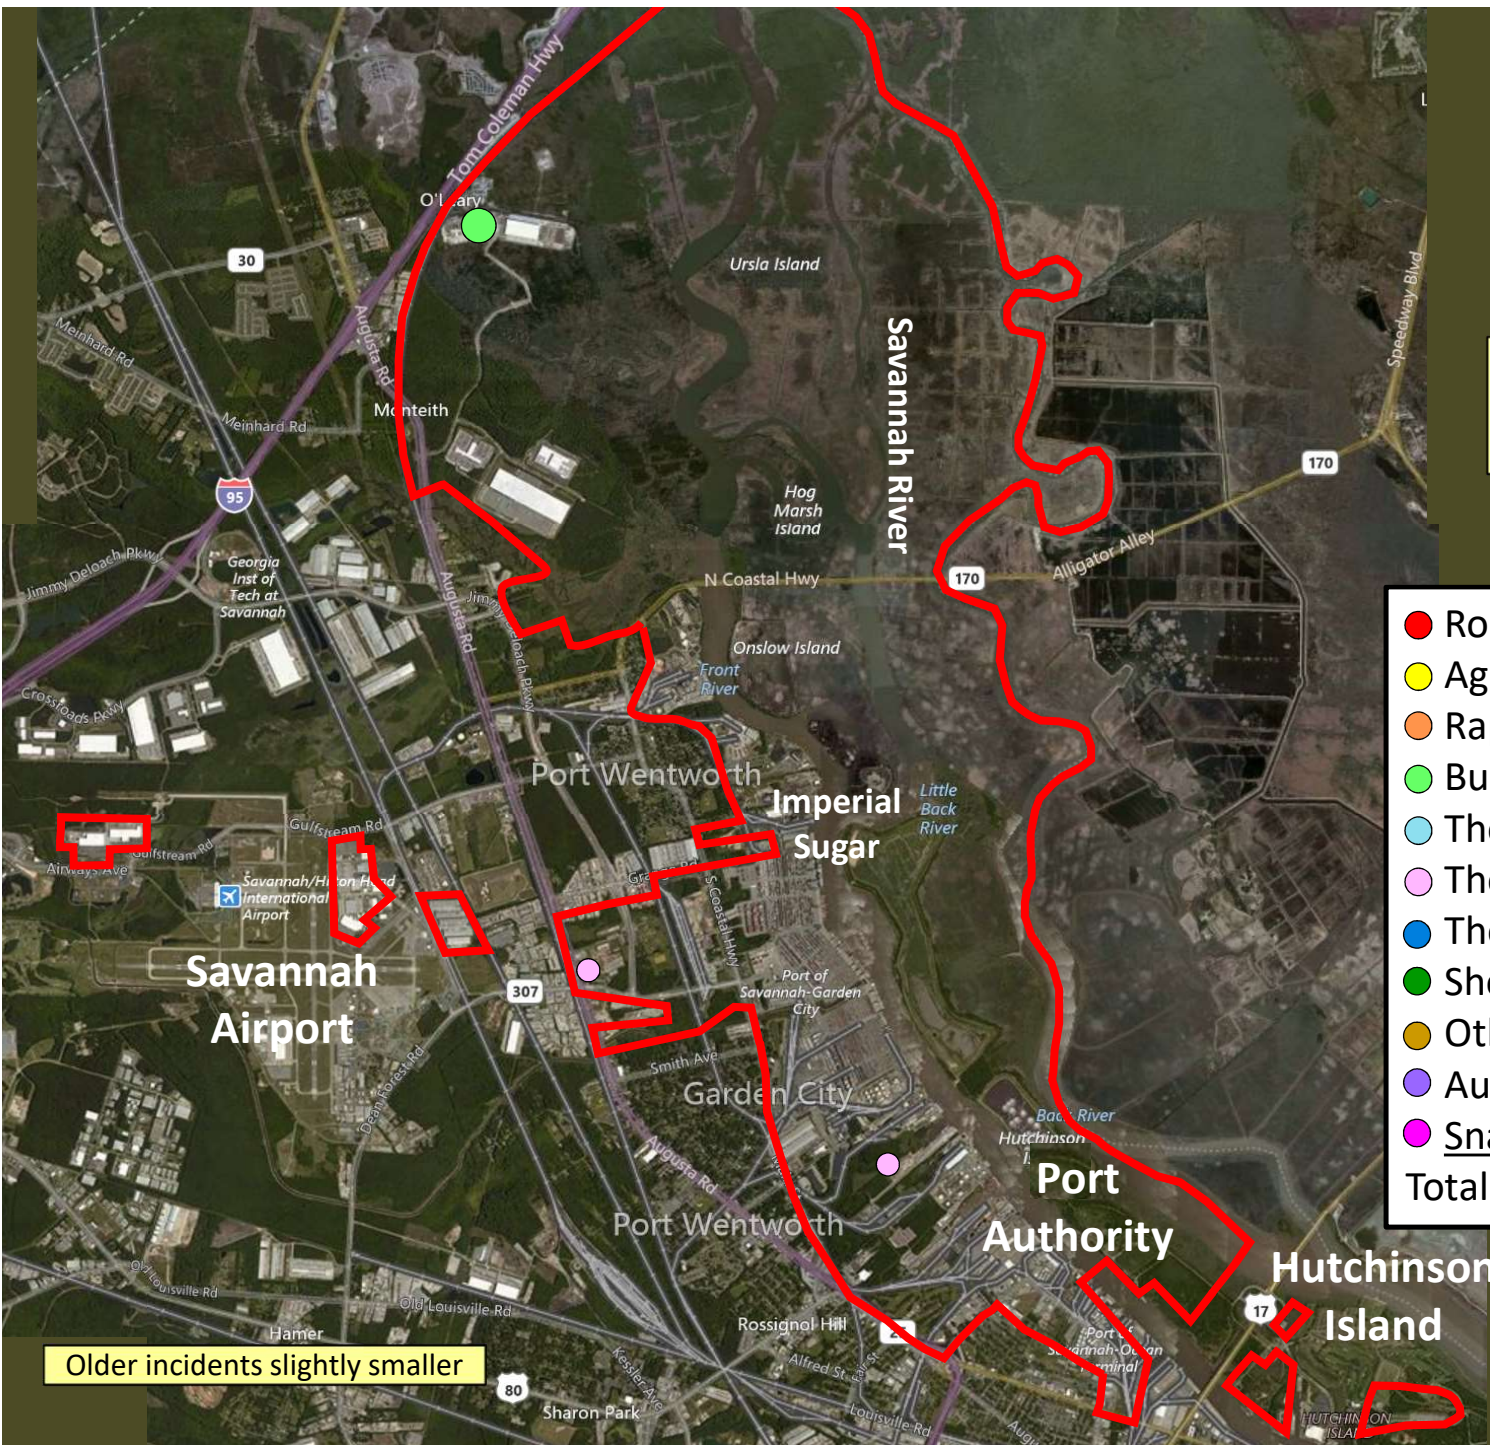

Older incidents slightly smaller

Beat 5

**Part I Incidents
Last 28 Days**

Older incidents slightly smaller

Beat 6

Part I Incidents
Last 28 Days

● Robbery	0
● Aggravated Assault	0
● Rape	0
● Burglary	1
● Theft from Auto	0
● Theft from Yard	2
● Theft from Building	0
● Shoplifting	0
● Other Larceny	0
● Auto Theft	0
● Snatching/PickPkt	0
Total	3

Older incidents slightly smaller

Beat 7

Part I Incidents
Last 28 Days

Arson	1
Robbery	3
Aggravated Assault	2
Rape	0
Burglary	4
Theft from Auto	9
Theft from Yard	2
Theft from Building	2
Shoplifting	0
Other Larceny	6
Auto Theft	6
Snatching/PickPkt	0
Total	35