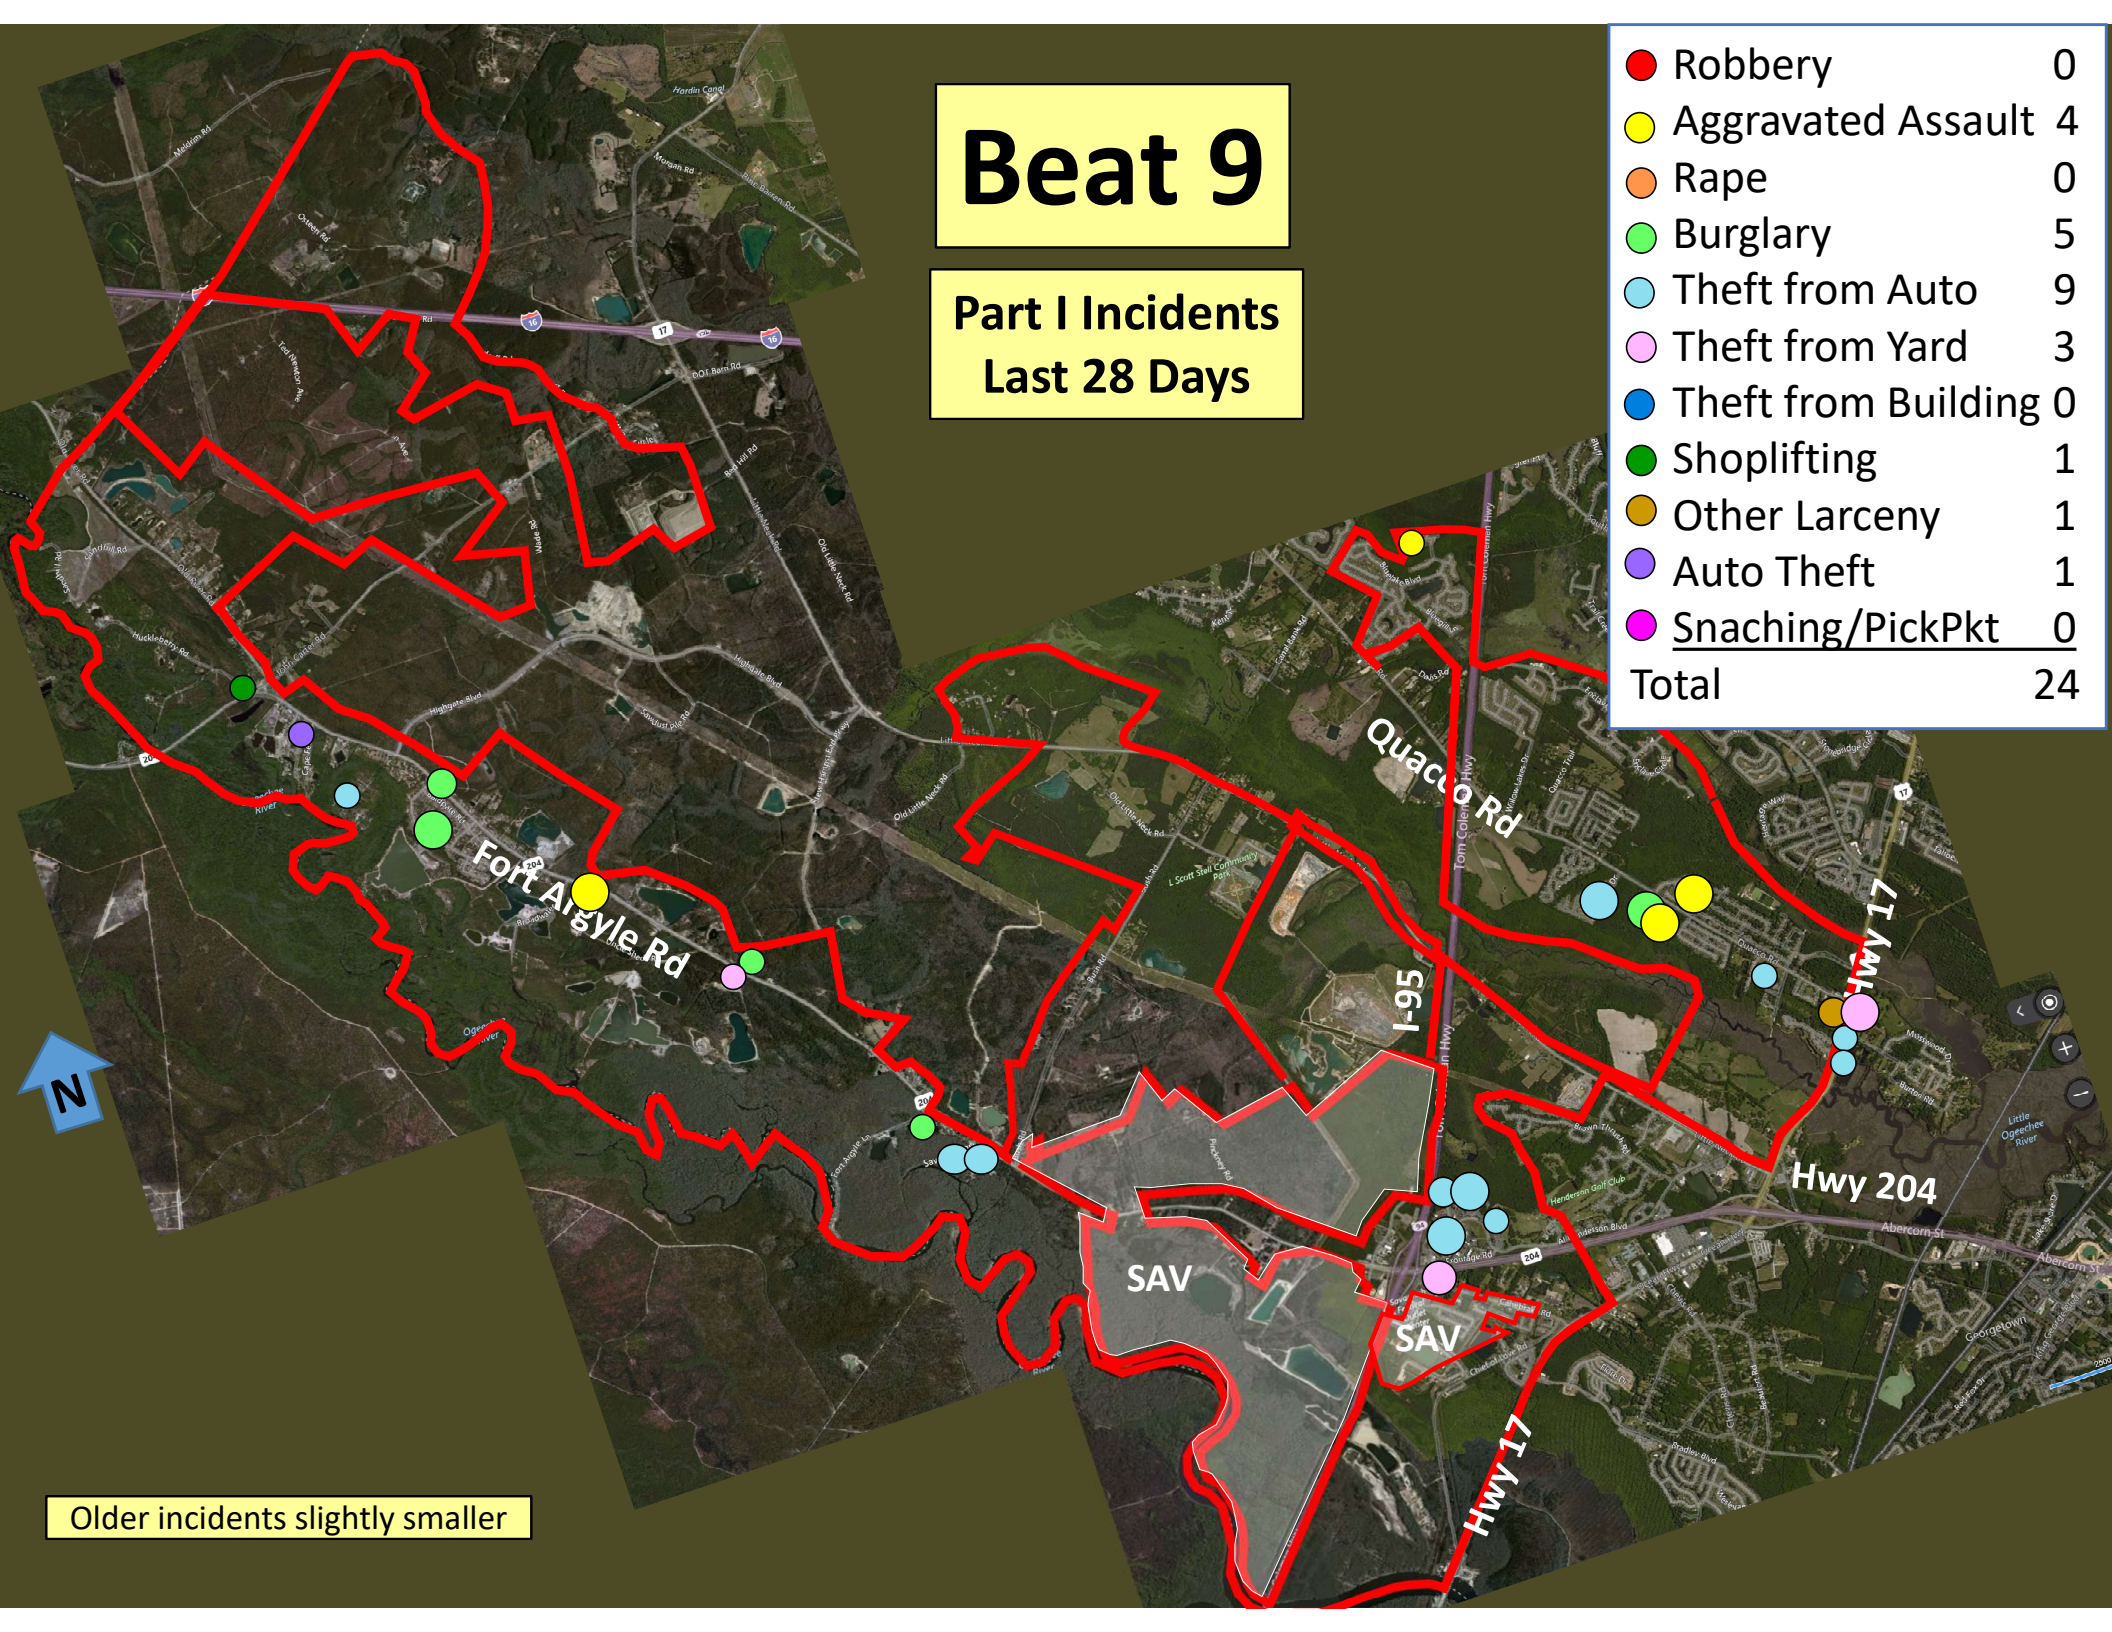

Older incidents slightly smaller

Beat 8

Part I Incidents Last 28 Days

● Robbery	0
● Aggravated Assault	4
● Rape	1
● Burglary	3
● Theft from Auto	6
● Theft from Yard	5
● Theft from Bldg	1
● Shoplifting	8
● Other Larceny	2
● Auto Theft	2
● Sudden Snatching	0
Total	32

Older incidents slightly smaller

Beat 9

Part I Incidents
Last 28 Days

● Robbery	0
● Aggravated Assault	4
● Rape	0
● Burglary	5
● Theft from Auto	9
● Theft from Yard	3
● Theft from Building	0
● Shoplifting	1
● Other Larceny	1
● Auto Theft	1
● Snatching/PickPkt	0
Total	24