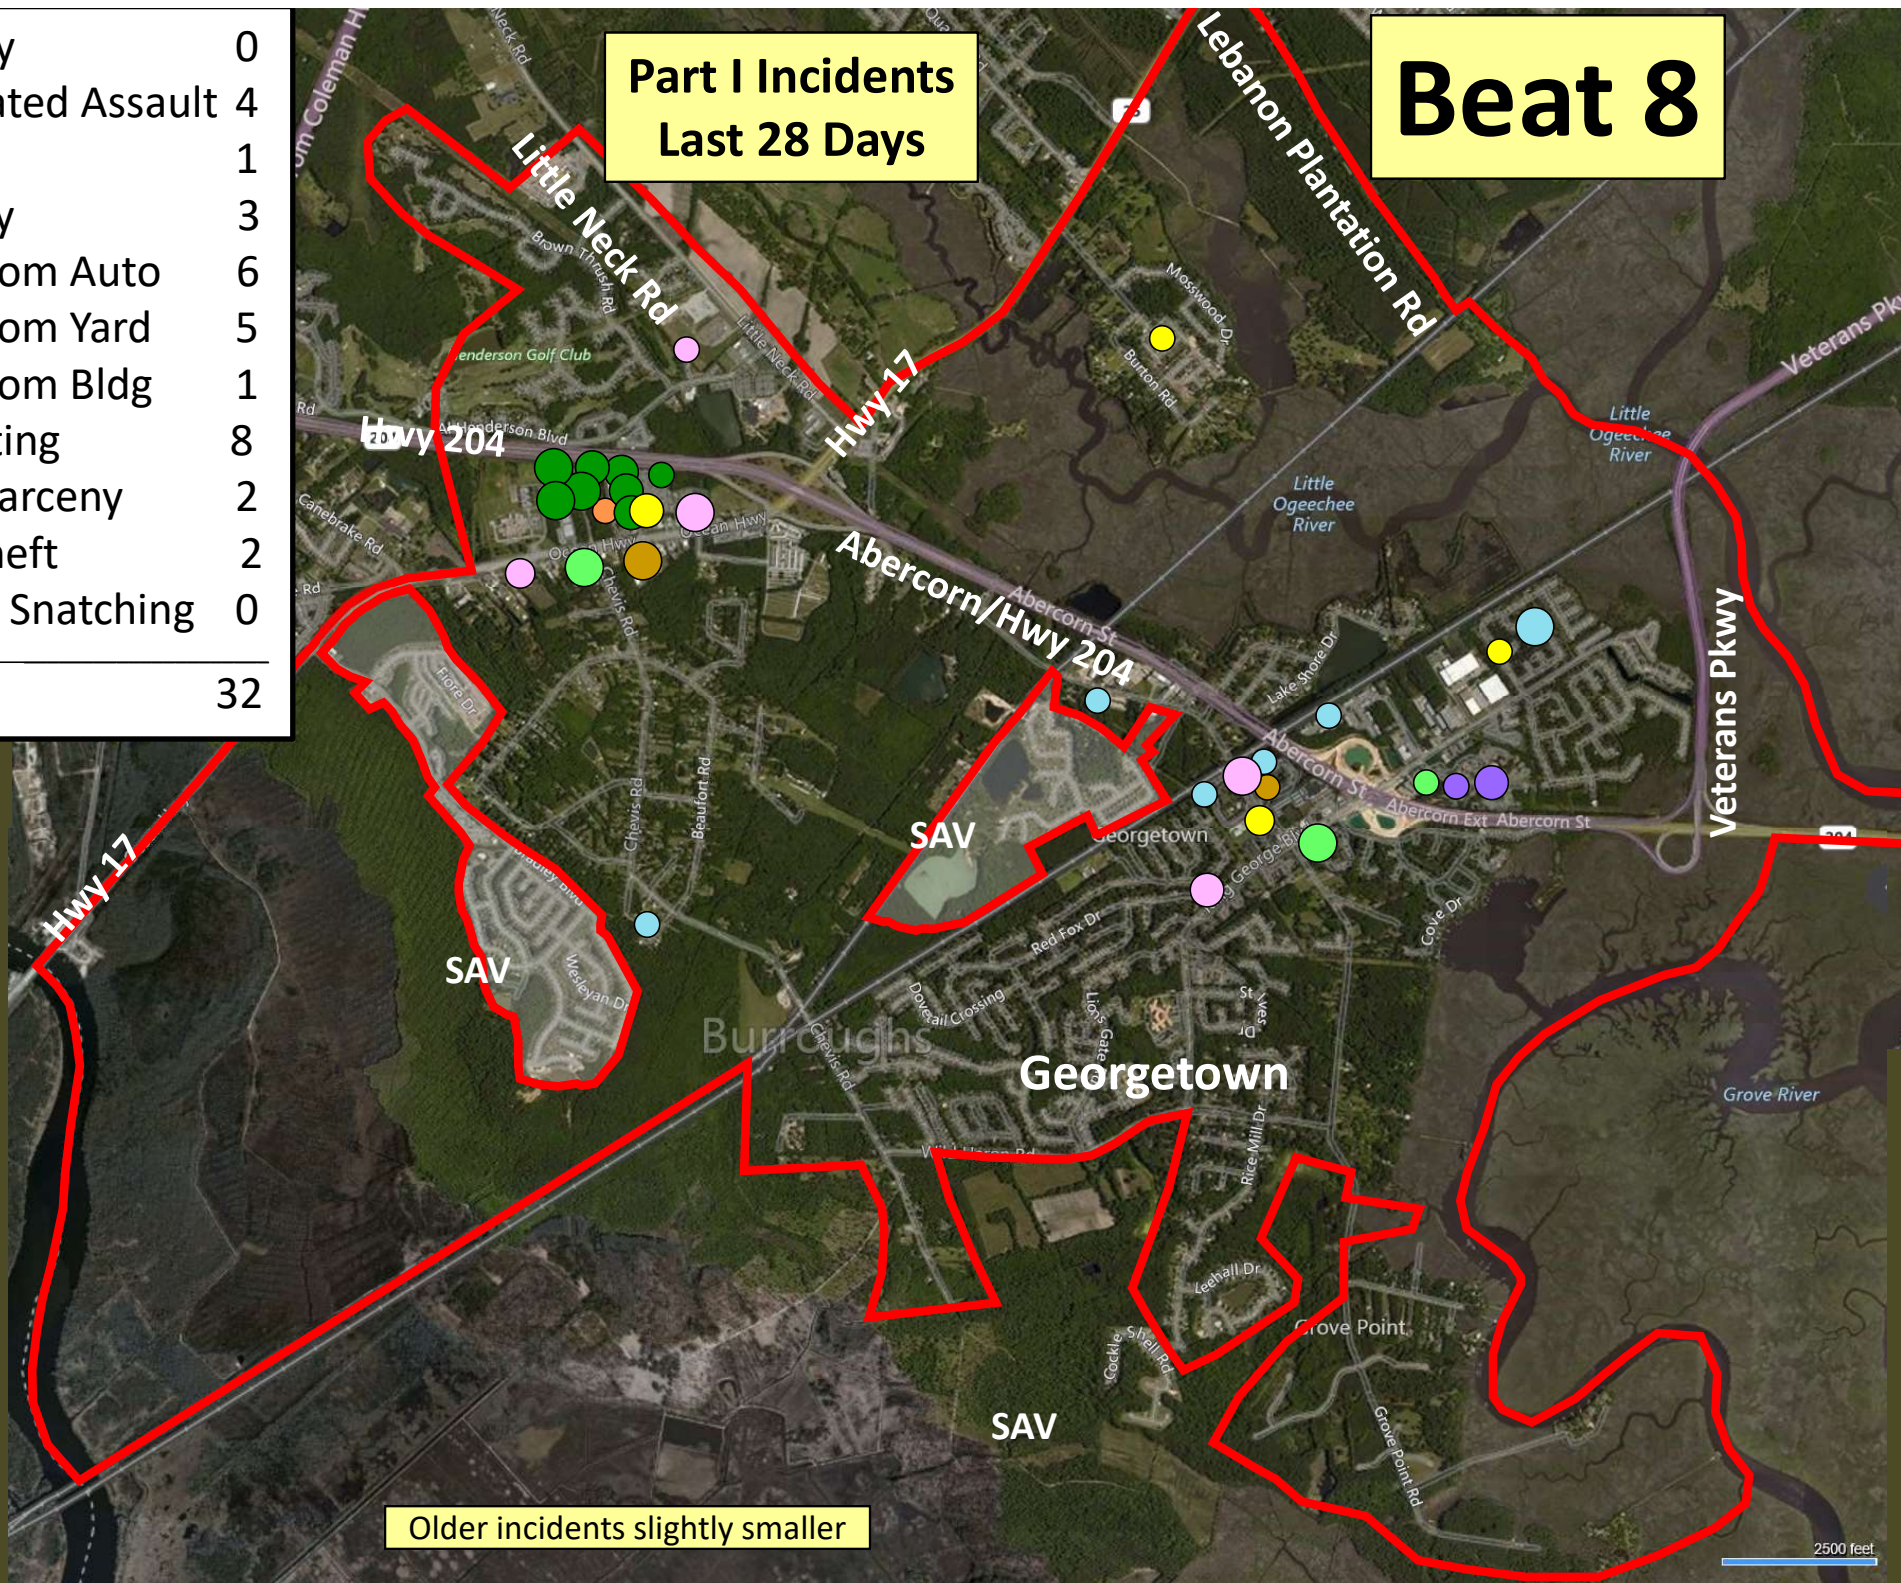

Older incidents slightly smaller

Beat 7

Part I Incidents
Last 28 Days

● Robbery	0
● Aggravated Assault	3
● Rape	0
● Burglary	0
● Theft from Auto	15
● Theft from Yard	3
● Theft from Building	3
● Shoplifting	4
● Other Larceny	0
● Auto Theft	1
● Snatching/PickPkt	0
Total	29

Older incidents slightly smaller

Beat 8

Part I Incidents Last 28 Days

● Robbery	0
● Aggravated Assault	4
● Rape	1
● Burglary	3
● Theft from Auto	6
● Theft from Yard	5
● Theft from Bldg	1
● Shoplifting	8
● Other Larceny	2
● Auto Theft	2
● Sudden Snatching	0
Total	32