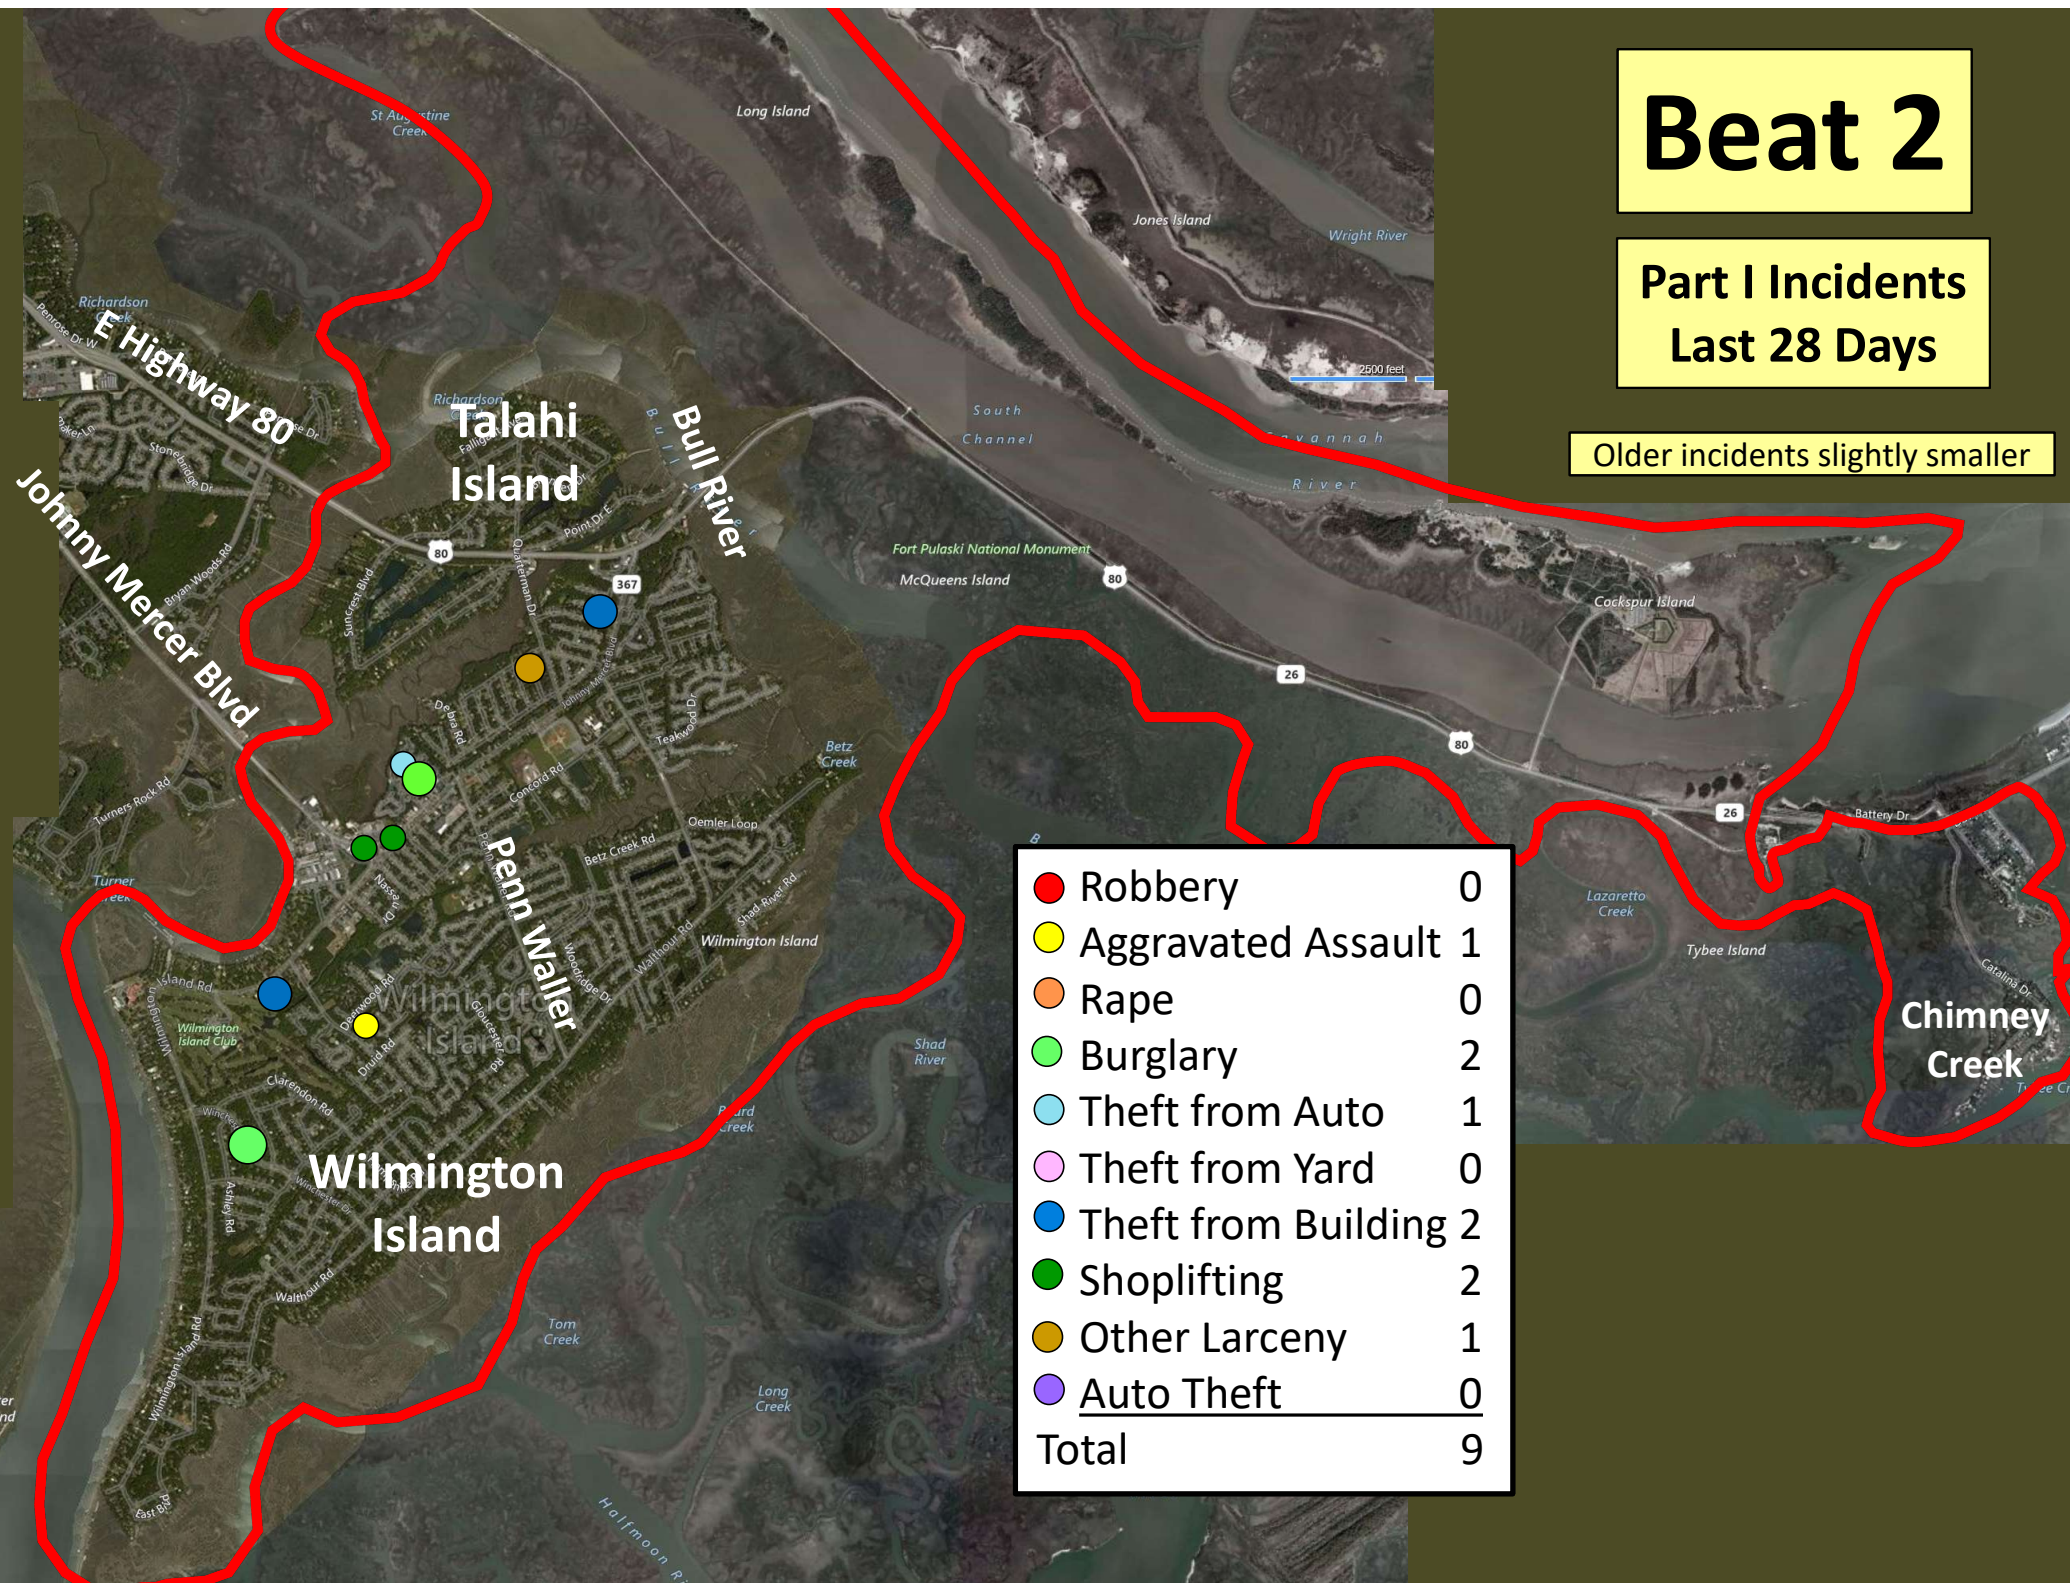

Beat 1

Part I Incidents Last 28 Days

● Robbery	0
● Aggravated Assault	0
● Rape	0
● Burglary	1
● Theft from Auto	0
● Theft from Yard	1
● Theft from Building	0
● Shoplifting	2
● Other Larceny	0
● Auto Theft	0
● Snatching/PickPkt	0
Total	4

Older incidents slightly smaller

Beat 2

Part I Incidents
Last 28 Days

Older incidents slightly smaller

● Robbery	0
● Aggravated Assault	1
● Rape	0
● Burglary	2
● Theft from Auto	1
● Theft from Yard	0
● Theft from Building	2
● Shoplifting	2
● Other Larceny	1
● Auto Theft	0
Total	9

Beat 3

Homicide	1
Robbery	0
Aggravated Assault	1
Rape	2
Burglary	1
Theft from Auto	0
Theft from Yard	0
Theft from Building	2
Shoplifting	1
Other Larceny	0
Auto Theft	0
Total	8

Part I Incidents Last 28 Days