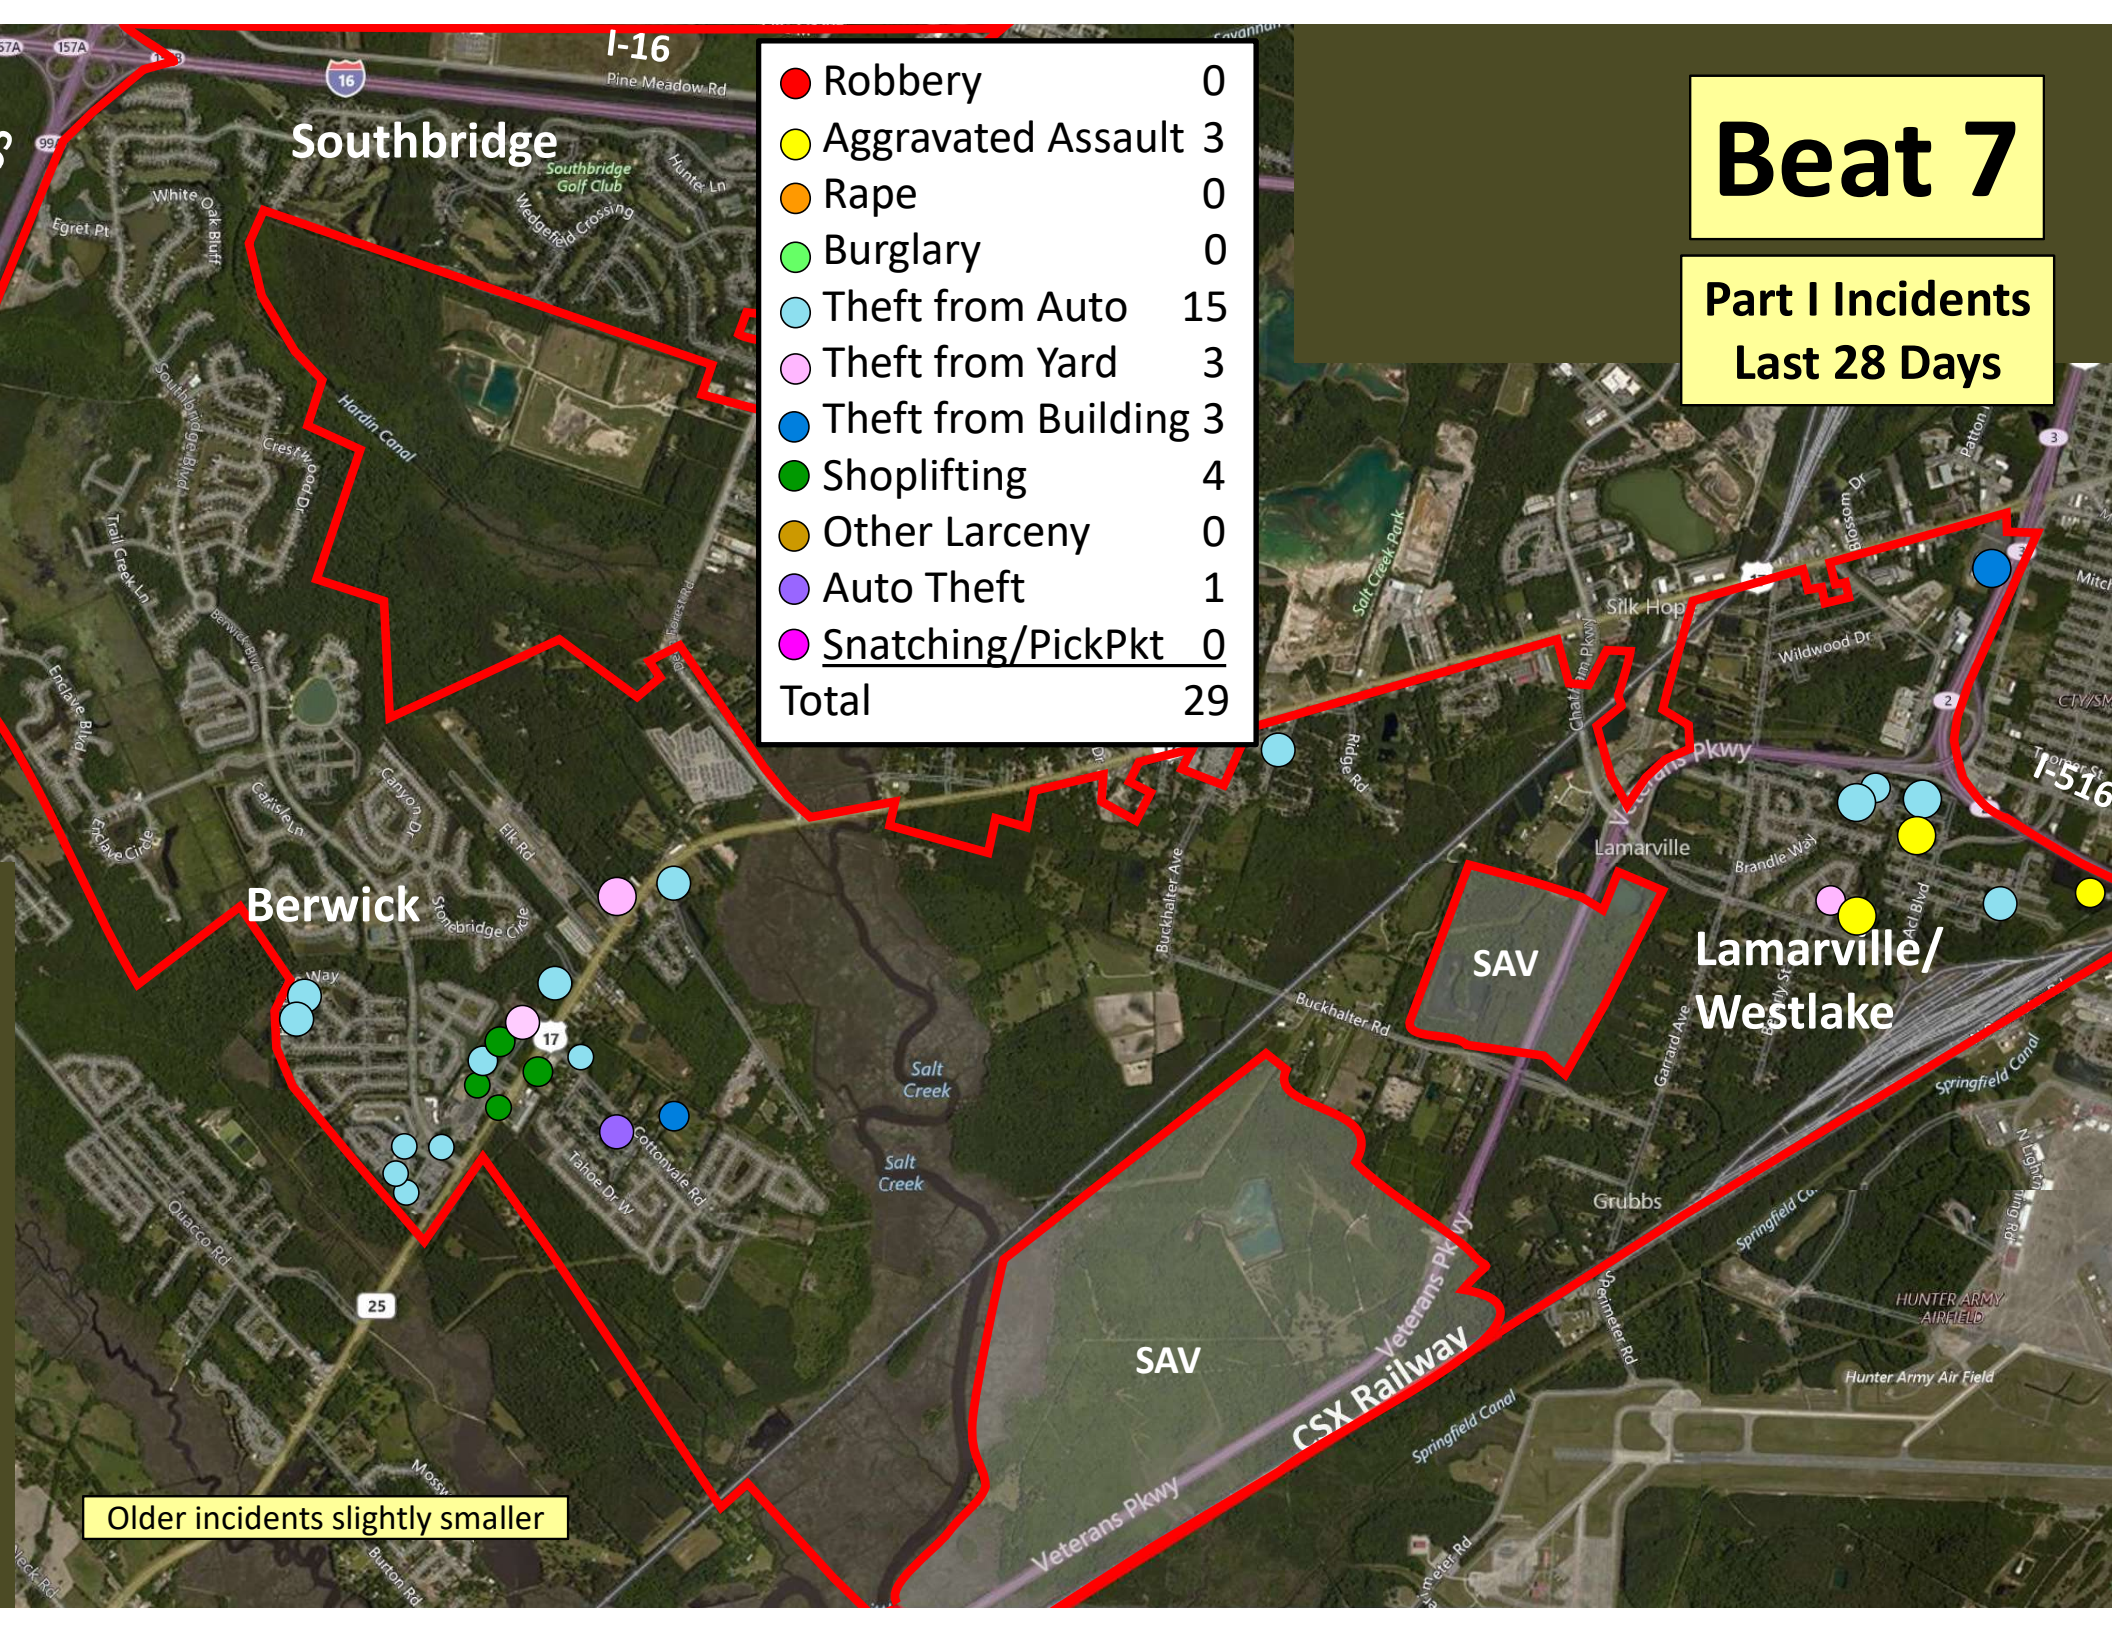

Beat 7

Part I Incidents
Last 28 Days

● Robbery	0
● Aggravated Assault	3
● Rape	0
● Burglary	0
● Theft from Auto	15
● Theft from Yard	3
● Theft from Building	3
● Shoplifting	4
● Other Larceny	0
● Auto Theft	1
● Snatching/PickPkt	0
Total	29

Older incidents slightly smaller