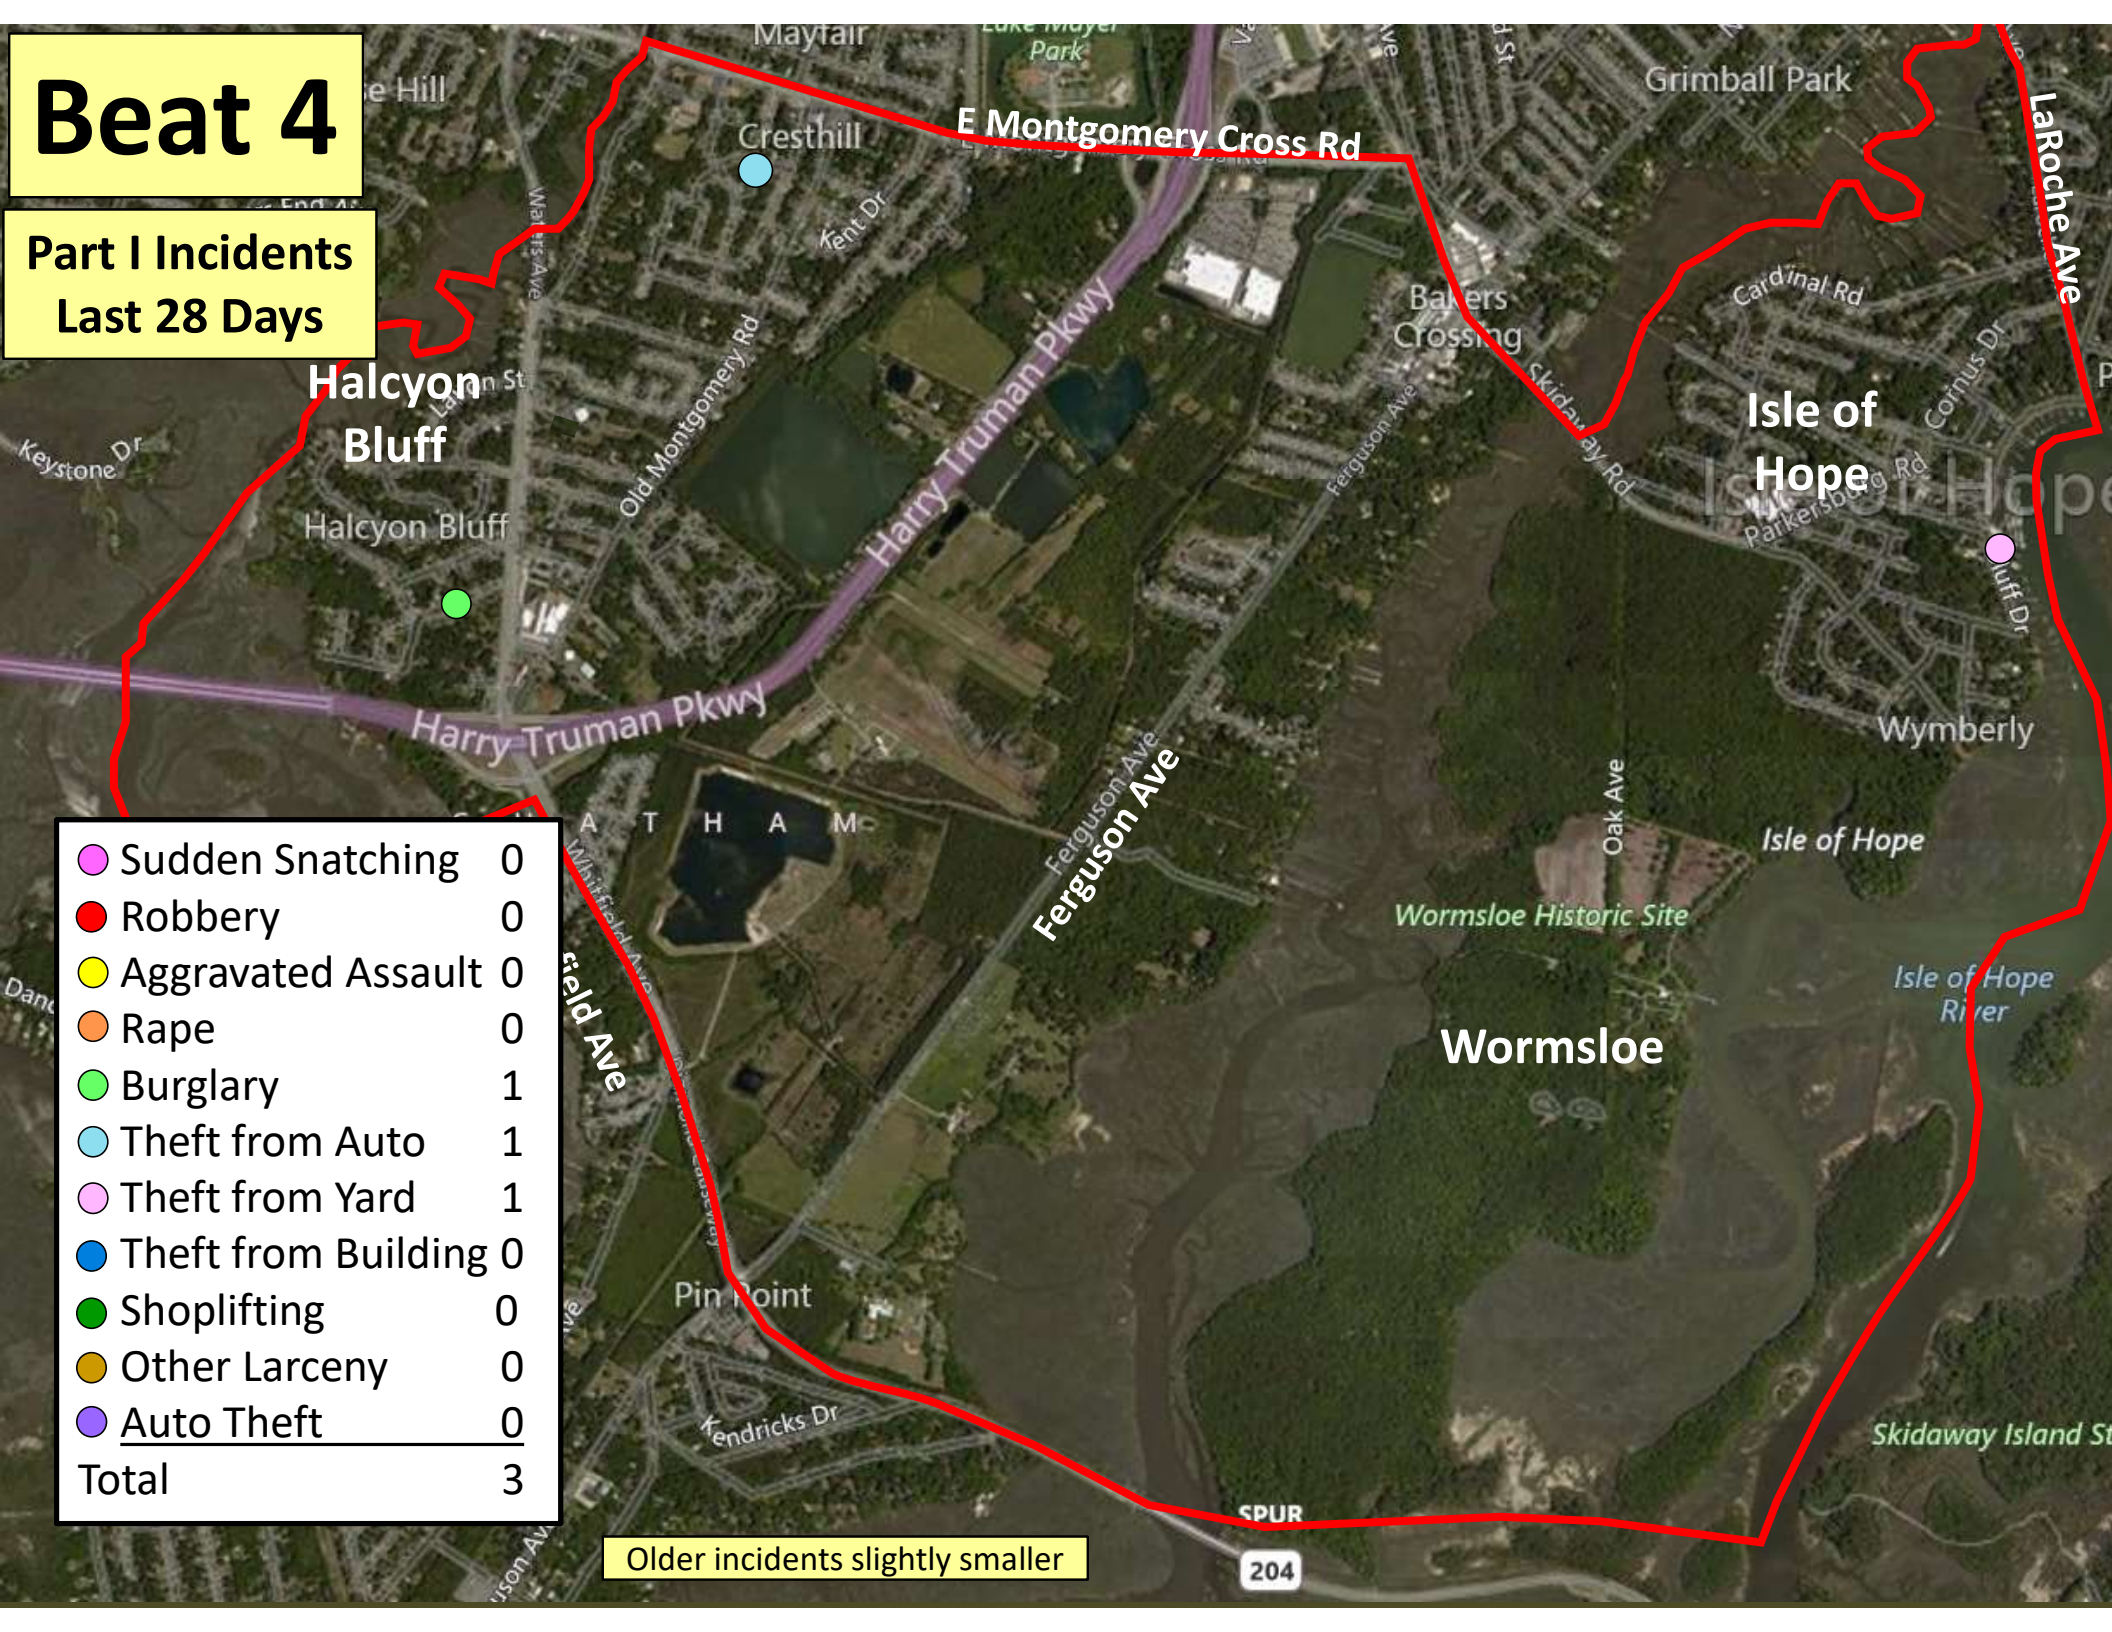

Beat 4

Part I Incidents
Last 28 Days

● Sudden Snatching	0
● Robbery	0
● Aggravated Assault	0
● Rape	0
● Burglary	1
● Theft from Auto	1
● Theft from Yard	1
● Theft from Building	0
● Shoplifting	0
● Other Larceny	0
● Auto Theft	0
Total	3

Older incidents slightly smaller