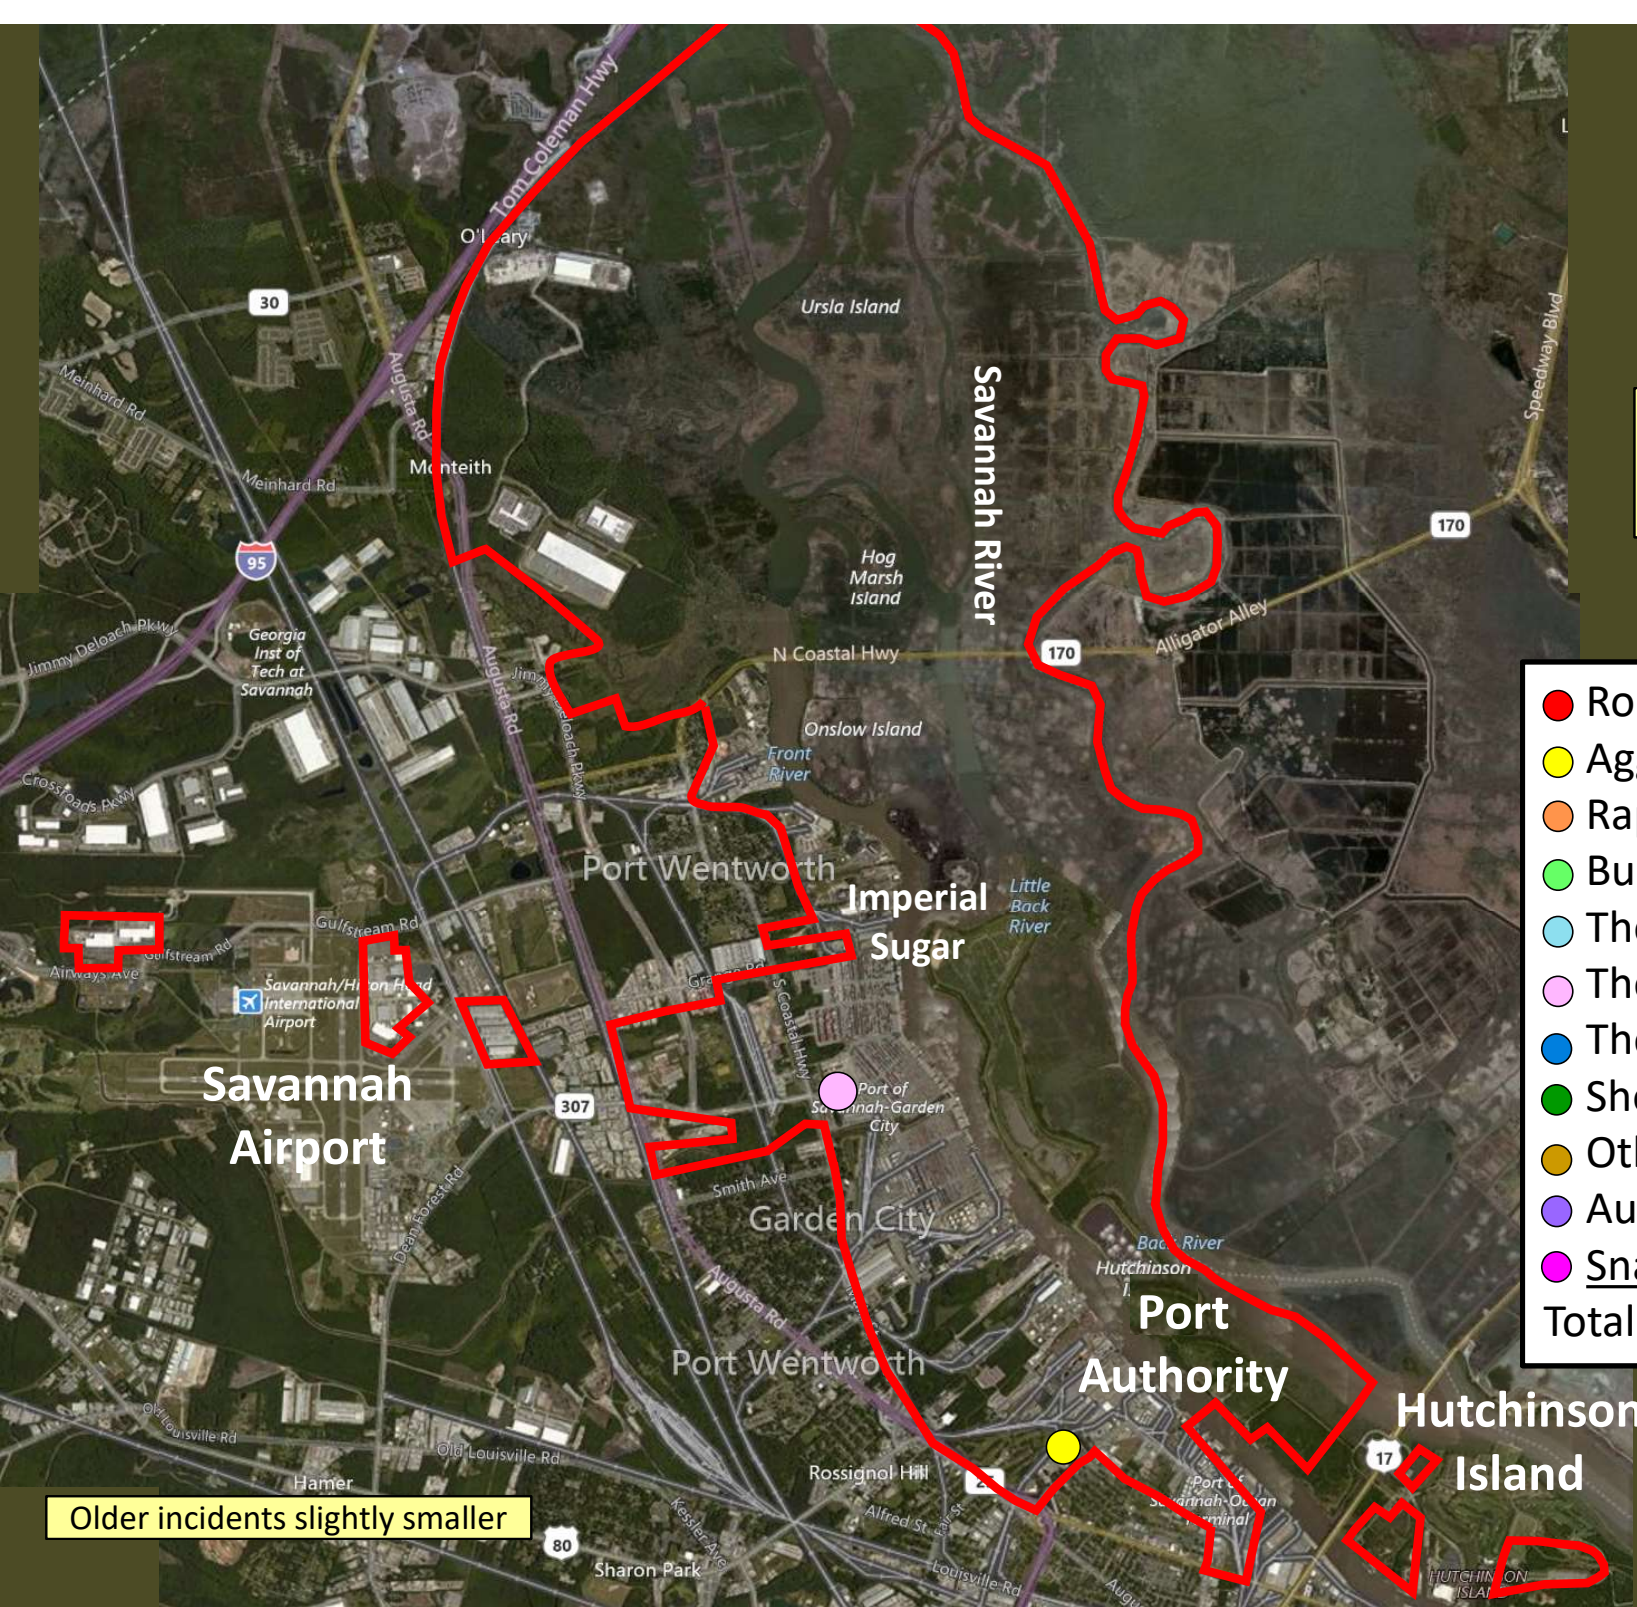

Beat 6

Part I Incidents
Last 28 Days

● Robbery	0
● Aggravated Assault	1
● Rape	0
● Burglary	0
● Theft from Auto	1
● Theft from Yard	1
● Theft from Building	0
● Shoplifting	0
● Other Larceny	0
● Auto Theft	0
● Snatching/PickPkt	0
Total	2

Older incidents slightly smaller