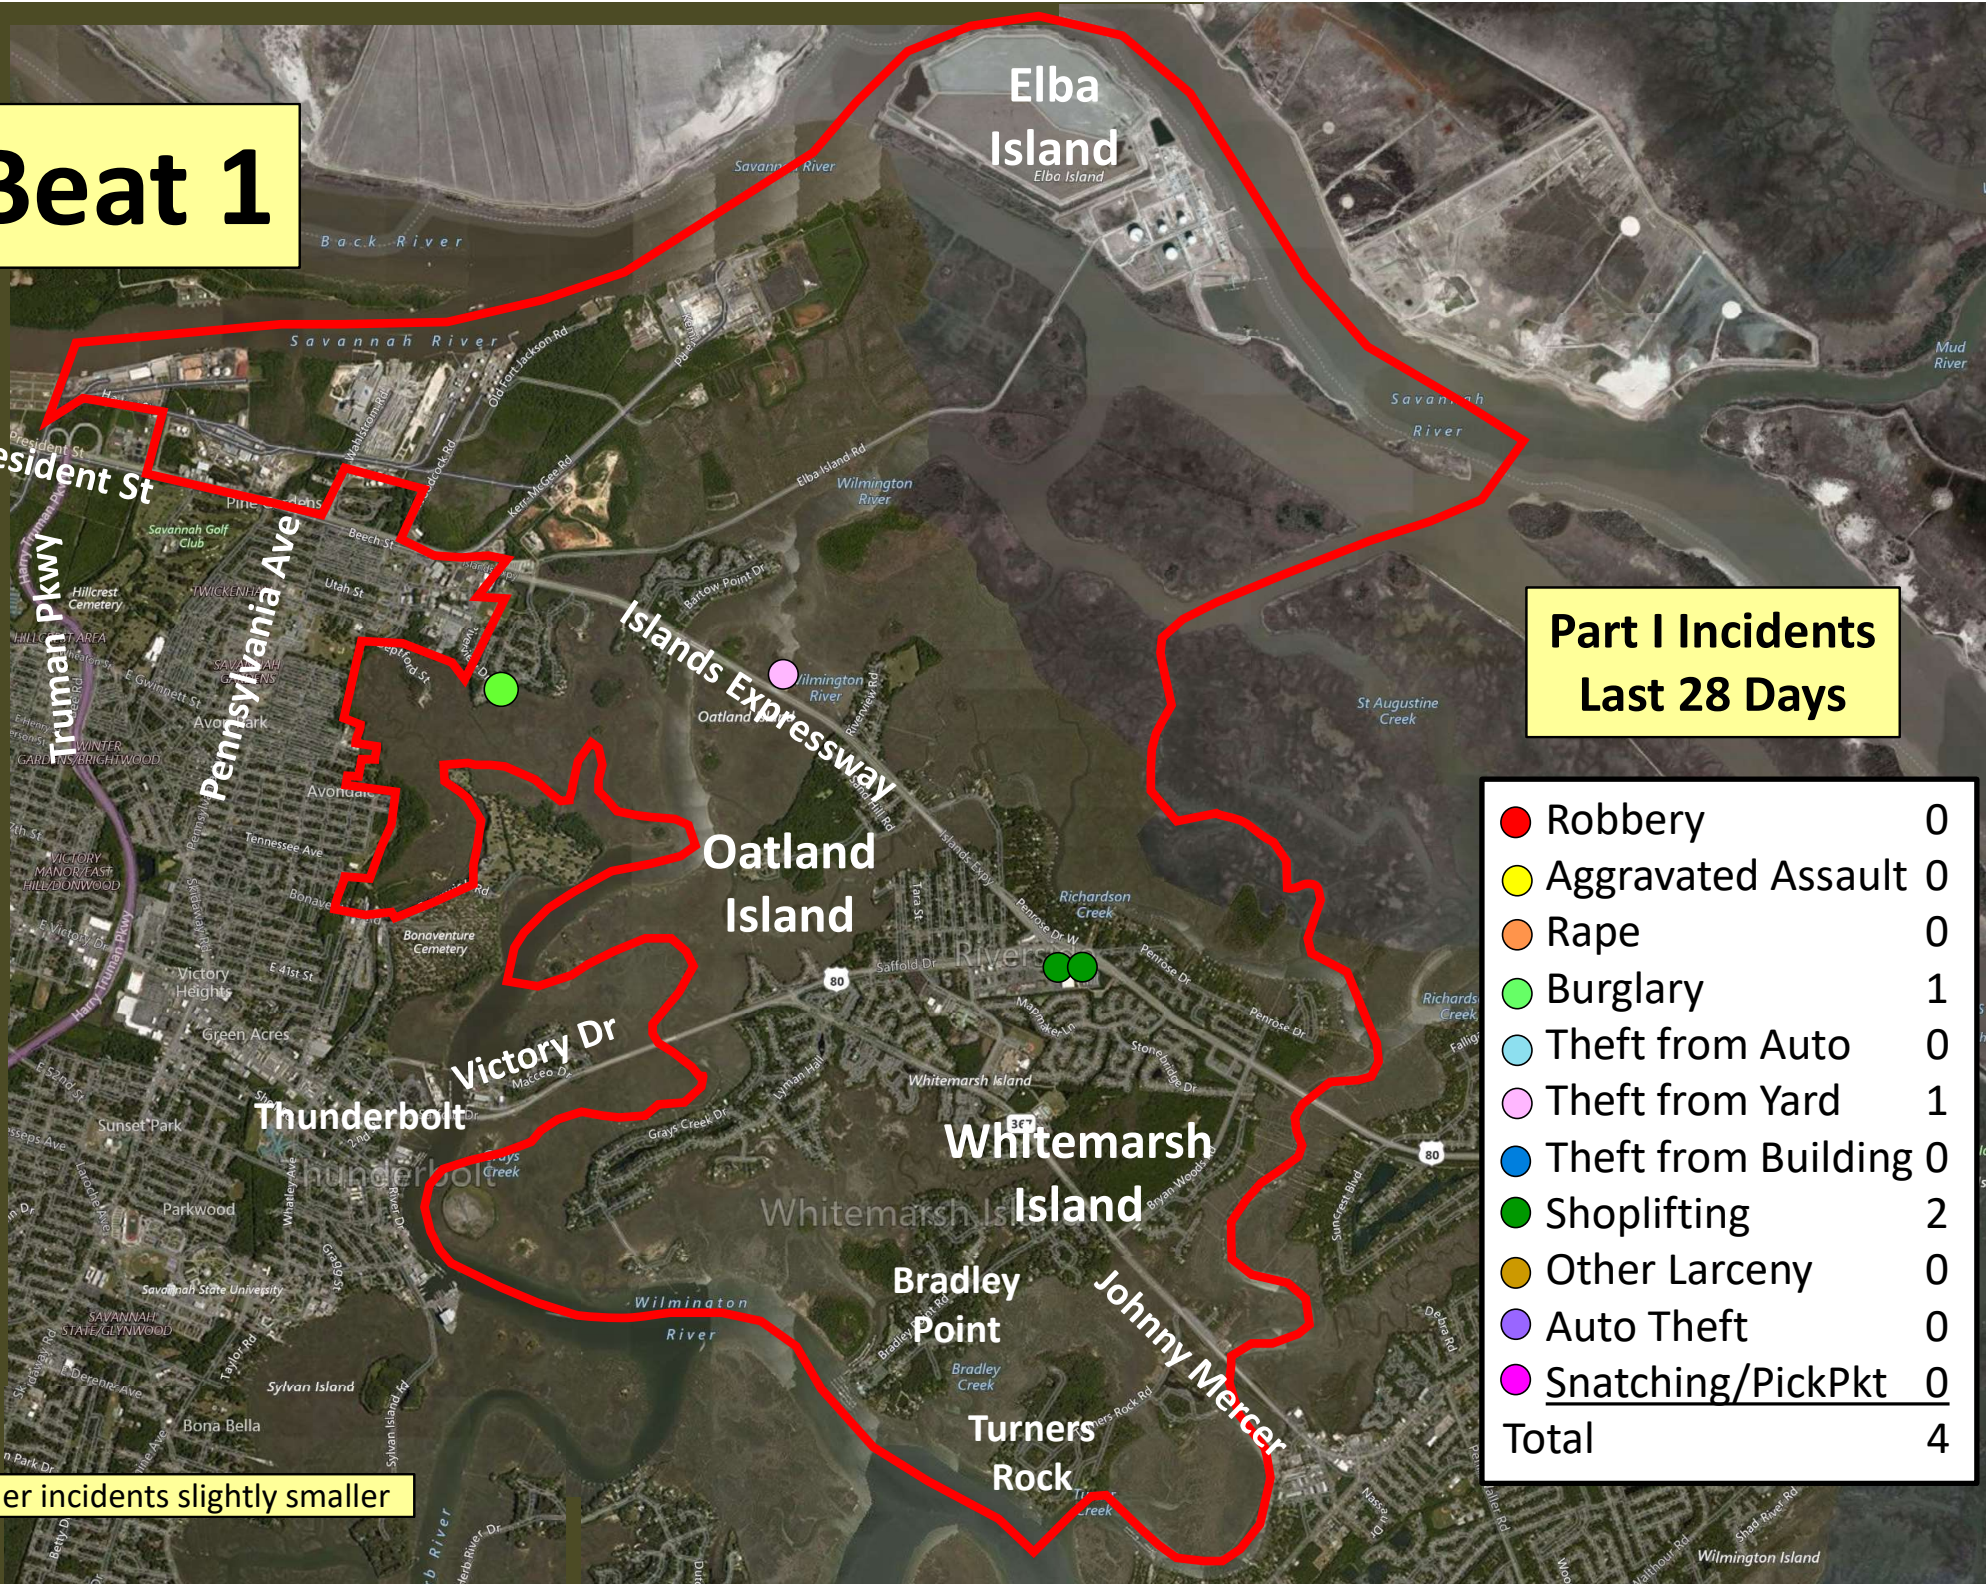

Beat 1

Part I Incidents Last 28 Days

● Robbery	0
● Aggravated Assault	0
● Rape	0
● Burglary	1
● Theft from Auto	0
● Theft from Yard	1
● Theft from Building	0
● Shoplifting	2
● Other Larceny	0
● Auto Theft	0
● Snatching/PickPkt	0
Total	4

Older incidents slightly smaller

Beat 2

Part I Incidents
Last 28 Days

Older incidents slightly smaller

● Robbery	0
● Aggravated Assault	1
● Rape	0
● Burglary	2
● Theft from Auto	1
● Theft from Yard	0
● Theft from Building	2
● Shoplifting	2
● Other Larceny	1
● Auto Theft	0
Total	9

Beat 3

Homicide	1
Robbery	0
Aggravated Assault	1
Rape	2
Burglary	1
Theft from Auto	0
Theft from Yard	0
Theft from Building	2
Shoplifting	1
Other Larceny	0
Auto Theft	0
Total	8

Part I Incidents Last 28 Days