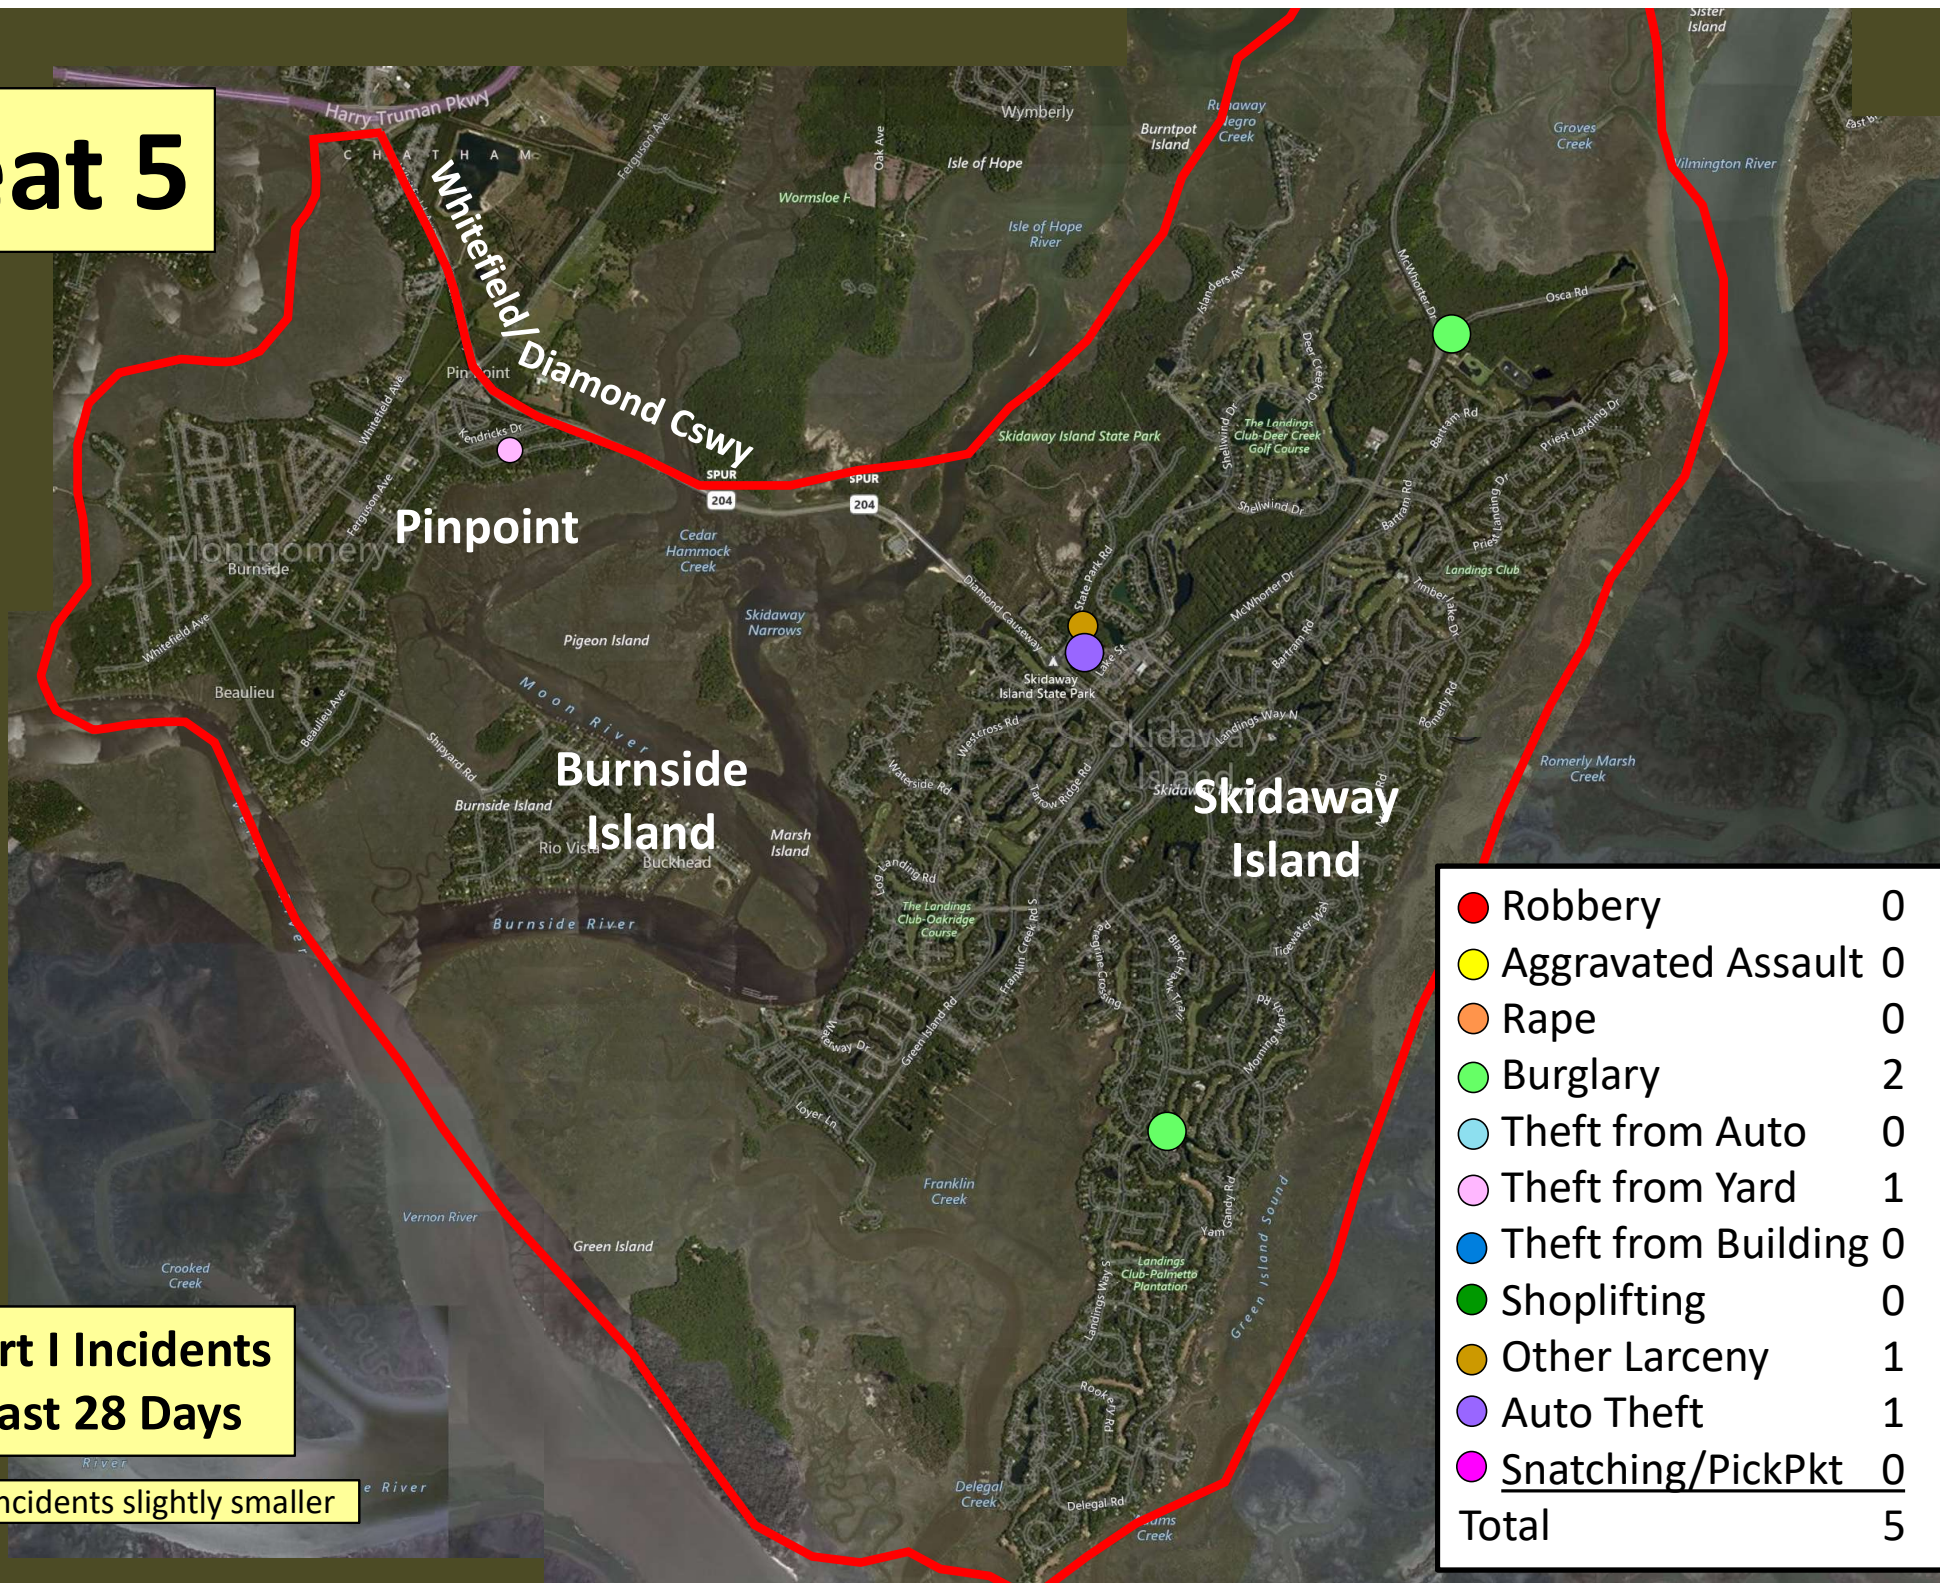

Older incidents slightly smaller

Beat 4

Part I Incidents
Last 28 Days

● Sudden Snatching	0
● Robbery	0
● Aggravated Assault	0
● Rape	0
● Burglary	1
● Theft from Auto	1
● Theft from Yard	1
● Theft from Building	0
● Shoplifting	0
● Other Larceny	0
● Auto Theft	0
Total	3

Older incidents slightly smaller

Beat 5

**Part I Incidents
Last 28 Days**

Older incidents slightly smaller

● Robbery	0
● Aggravated Assault	0
● Rape	0
● Burglary	2
● Theft from Auto	0
● Theft from Yard	1
● Theft from Building	0
● Shoplifting	0
● Other Larceny	1
● Auto Theft	1
● Snatching/PickPkt	0
Total	5