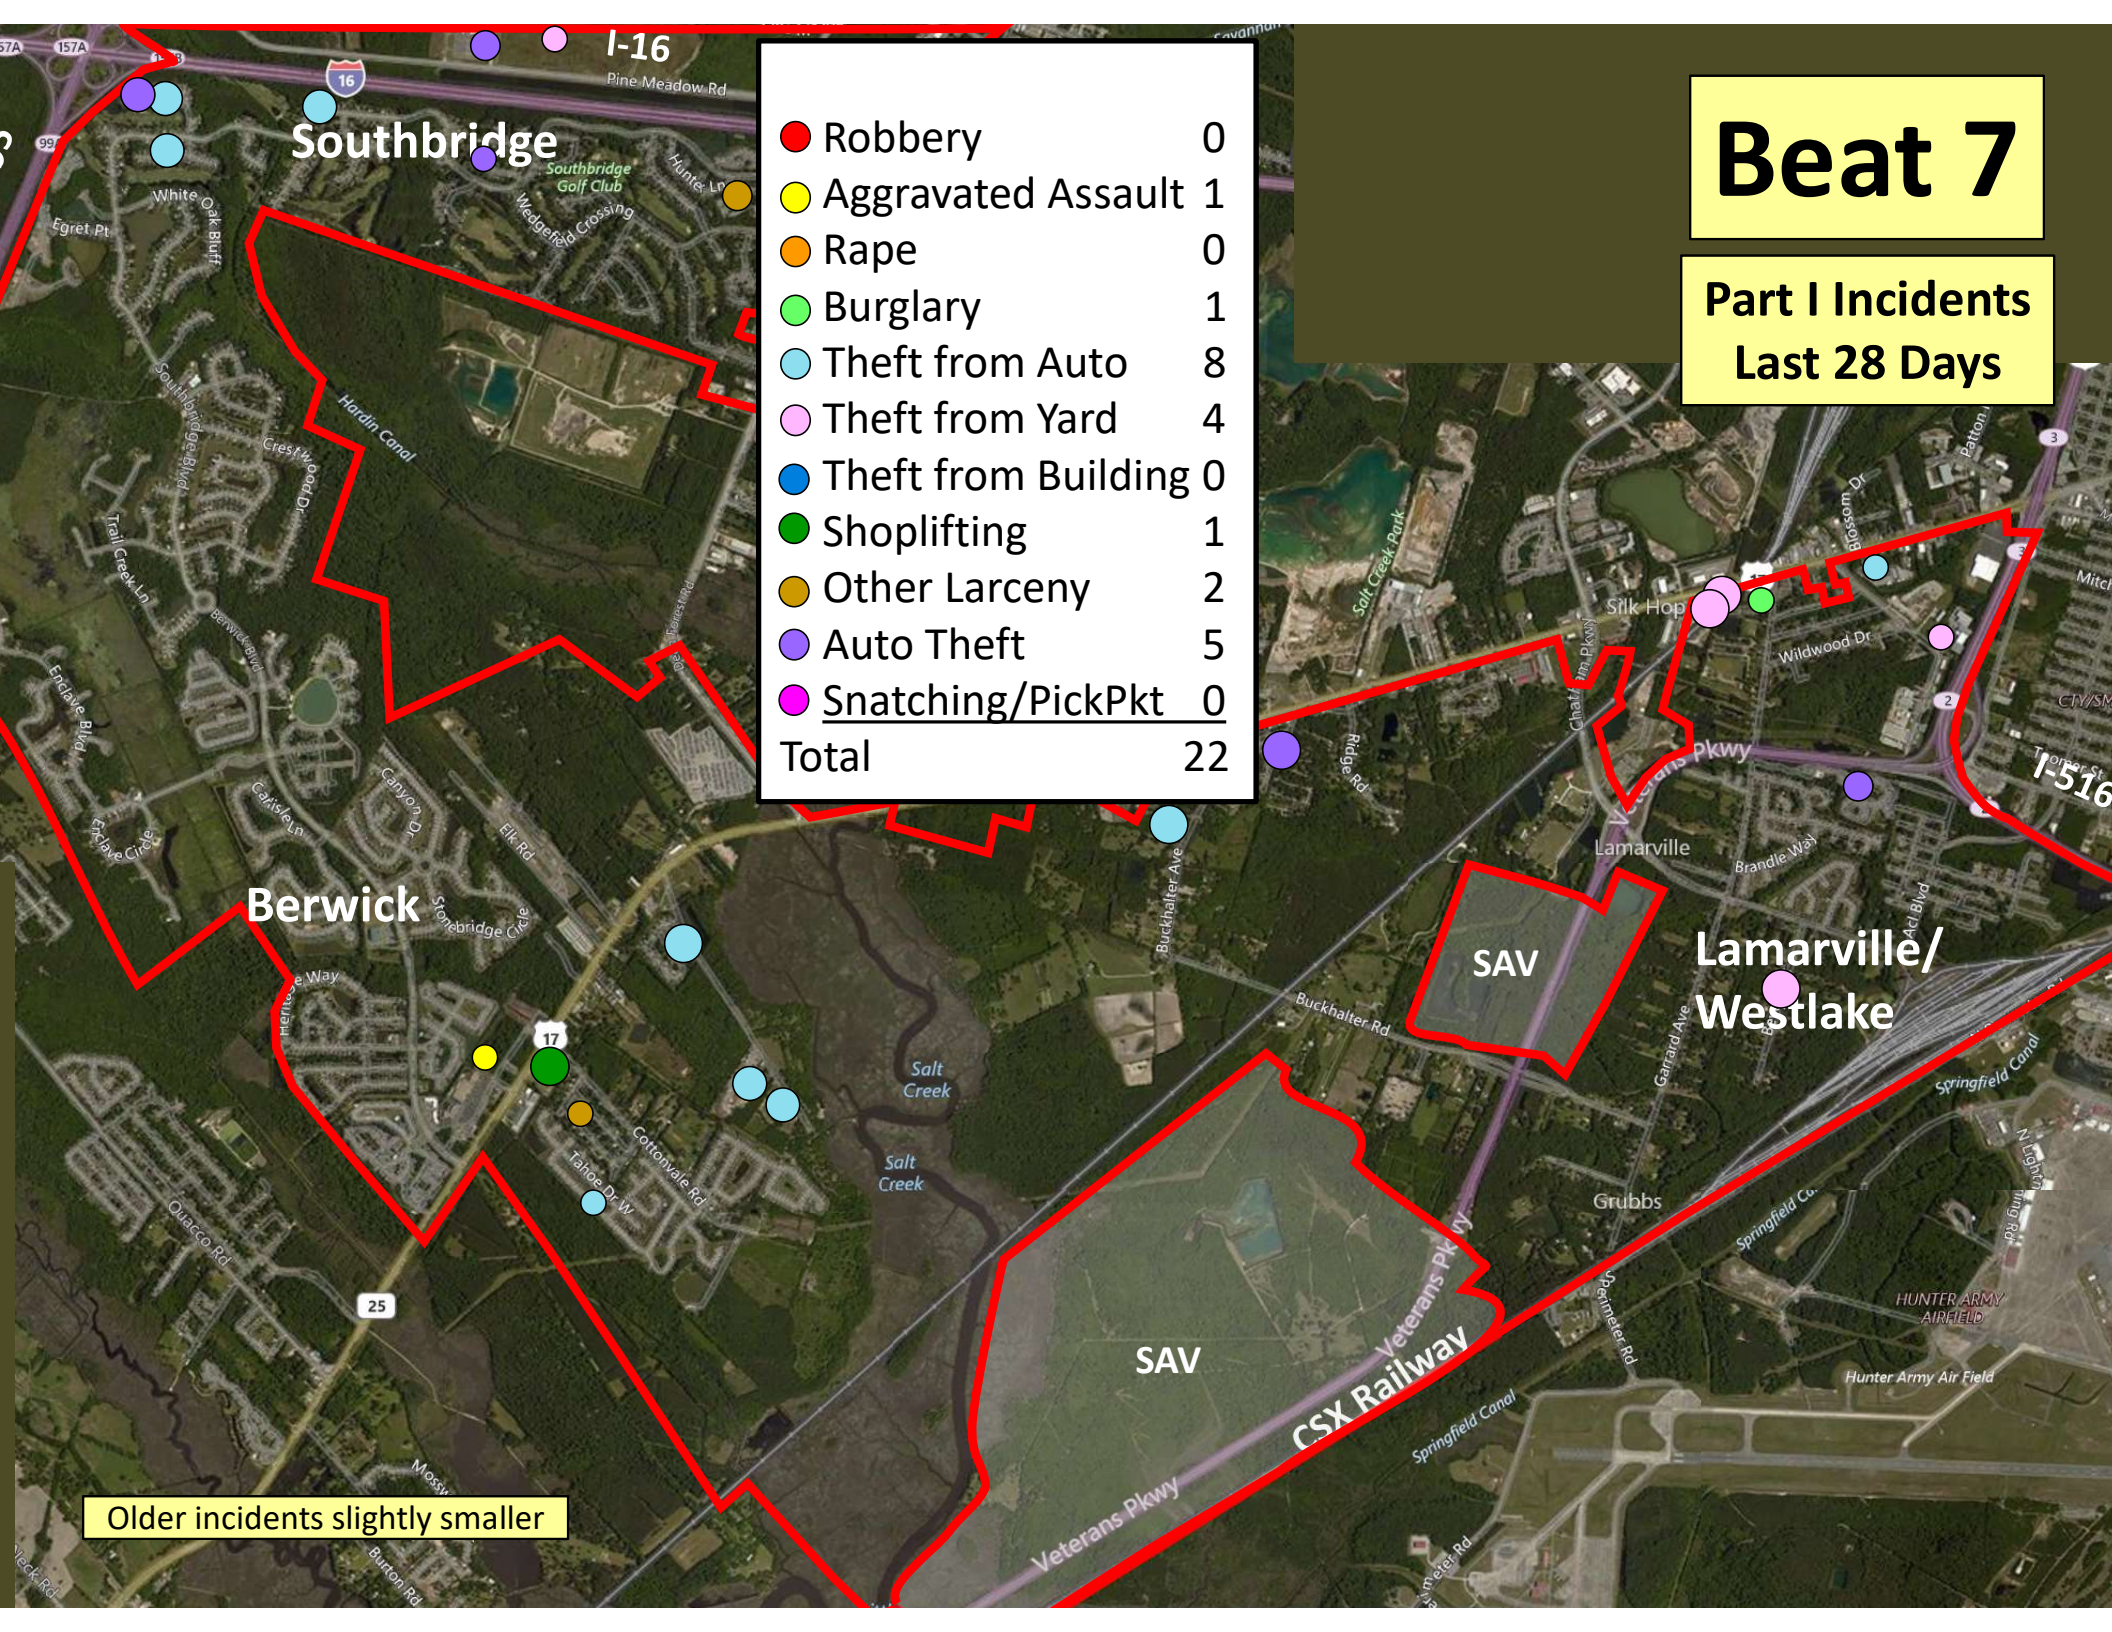

Beat 7

Part I Incidents
Last 28 Days

● Robbery	0
● Aggravated Assault	1
● Rape	0
● Burglary	1
● Theft from Auto	8
● Theft from Yard	4
● Theft from Building	0
● Shoplifting	1
● Other Larceny	2
● Auto Theft	5
● Snatching/PickPkt	0
Total	22

Older incidents slightly smaller