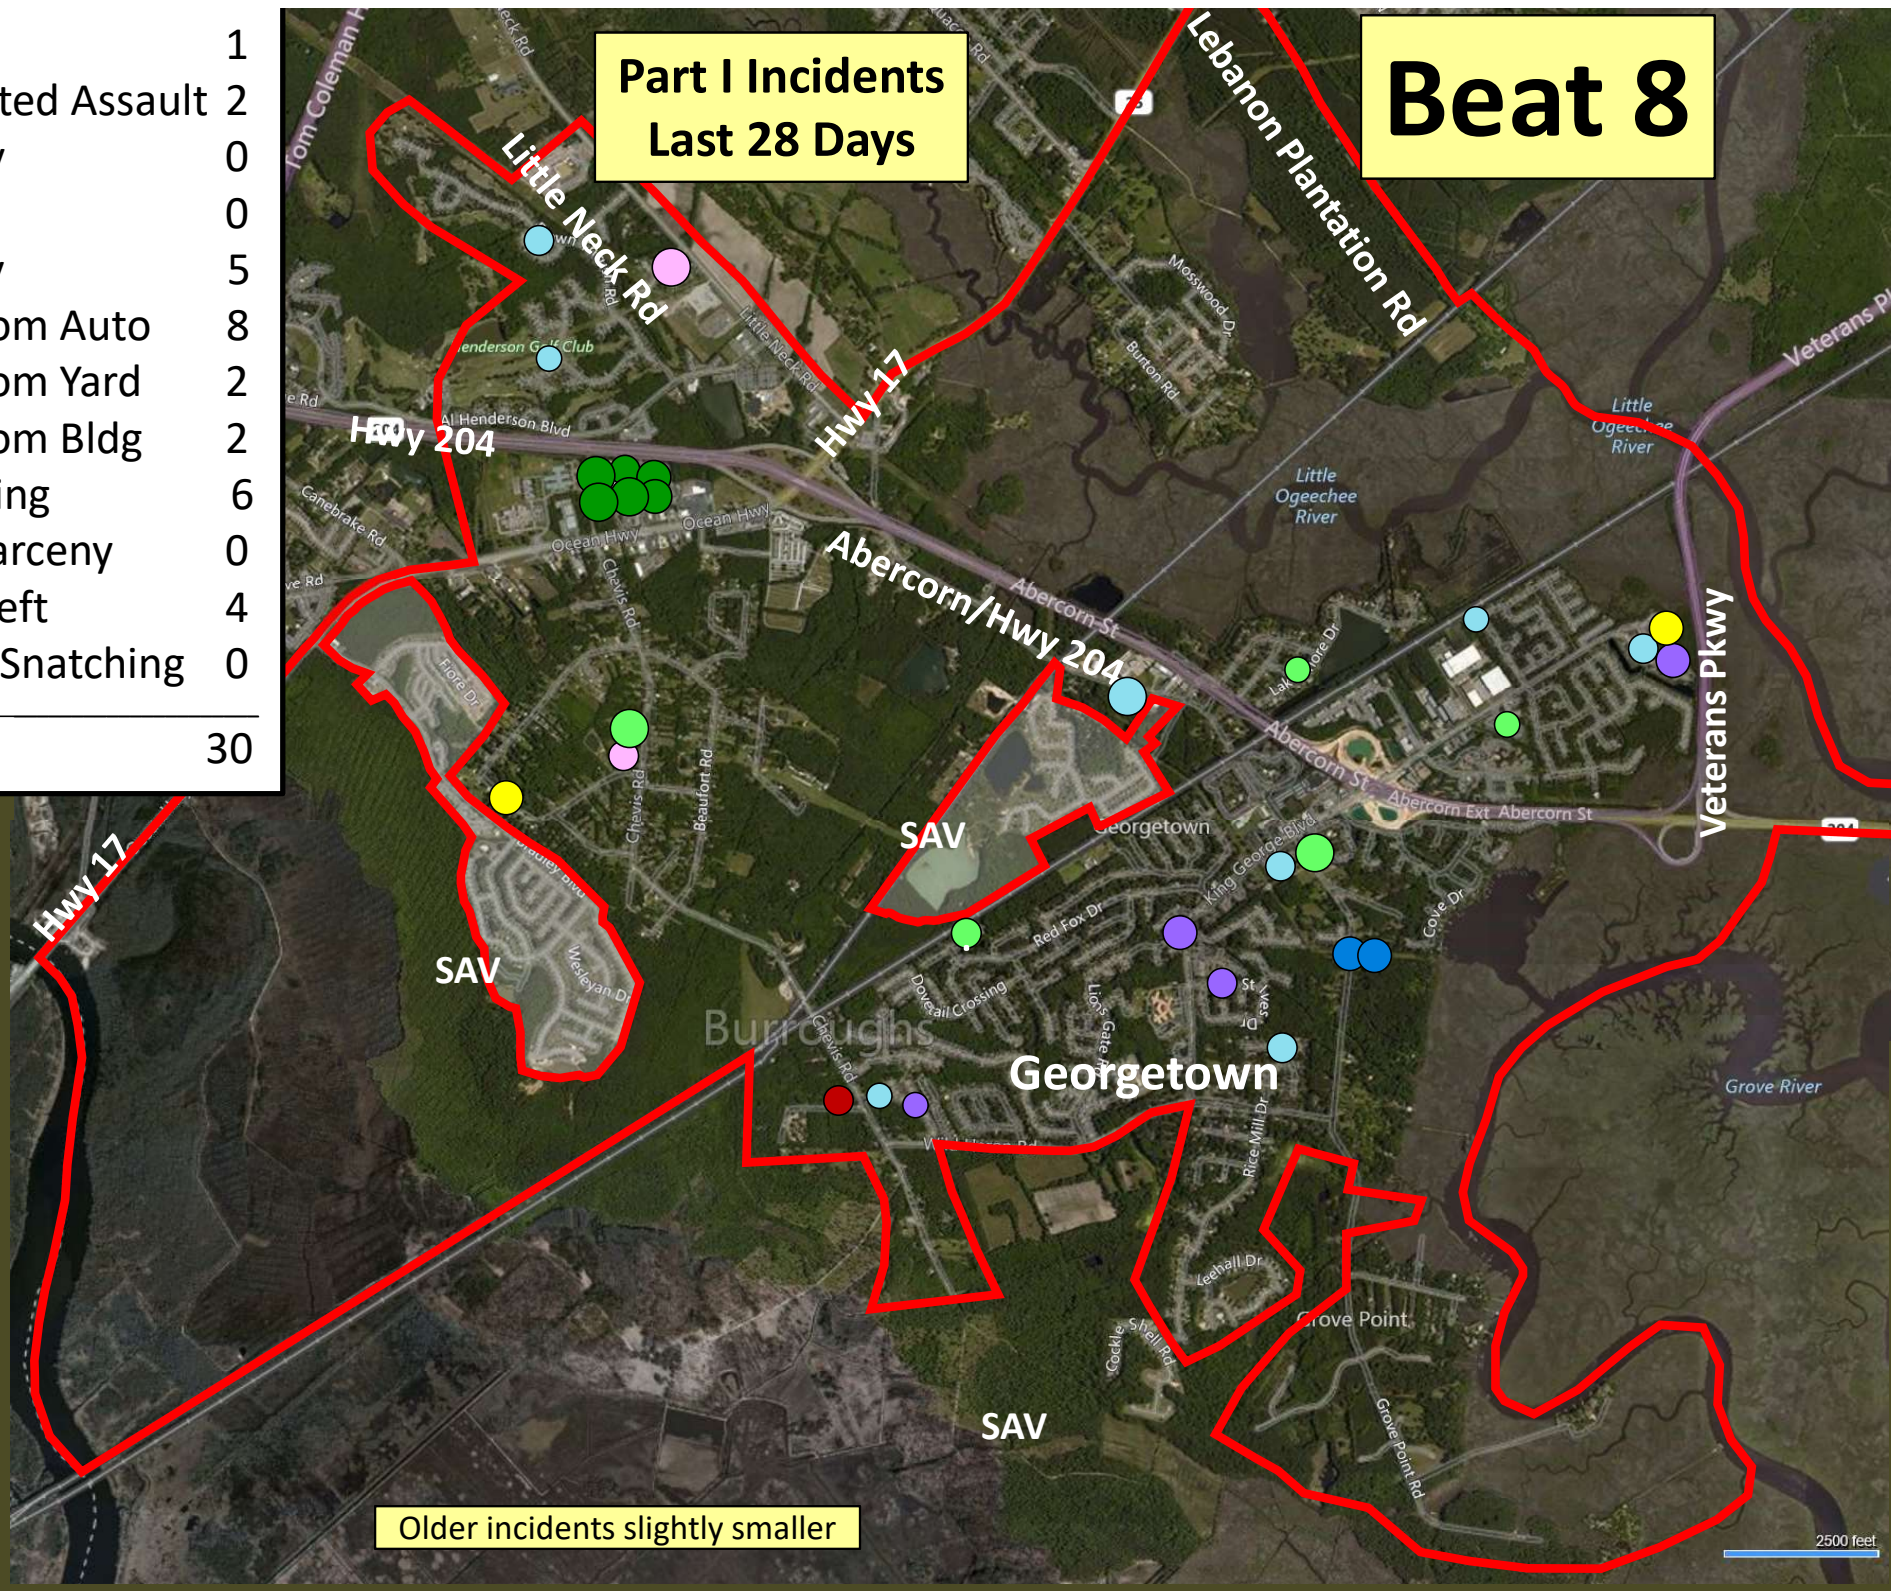

Beat 8

Part I Incidents Last 28 Days

● Arson	1
● Aggravated Assault	2
● Robbery	0
● Rape	0
● Burglary	5
● Theft from Auto	8
● Theft from Yard	2
● Theft from Bldg	2
● Shoplifting	6
● Other Larceny	0
● Auto Theft	4
● Sudden Snatching	0
Total	30

Older incidents slightly smaller