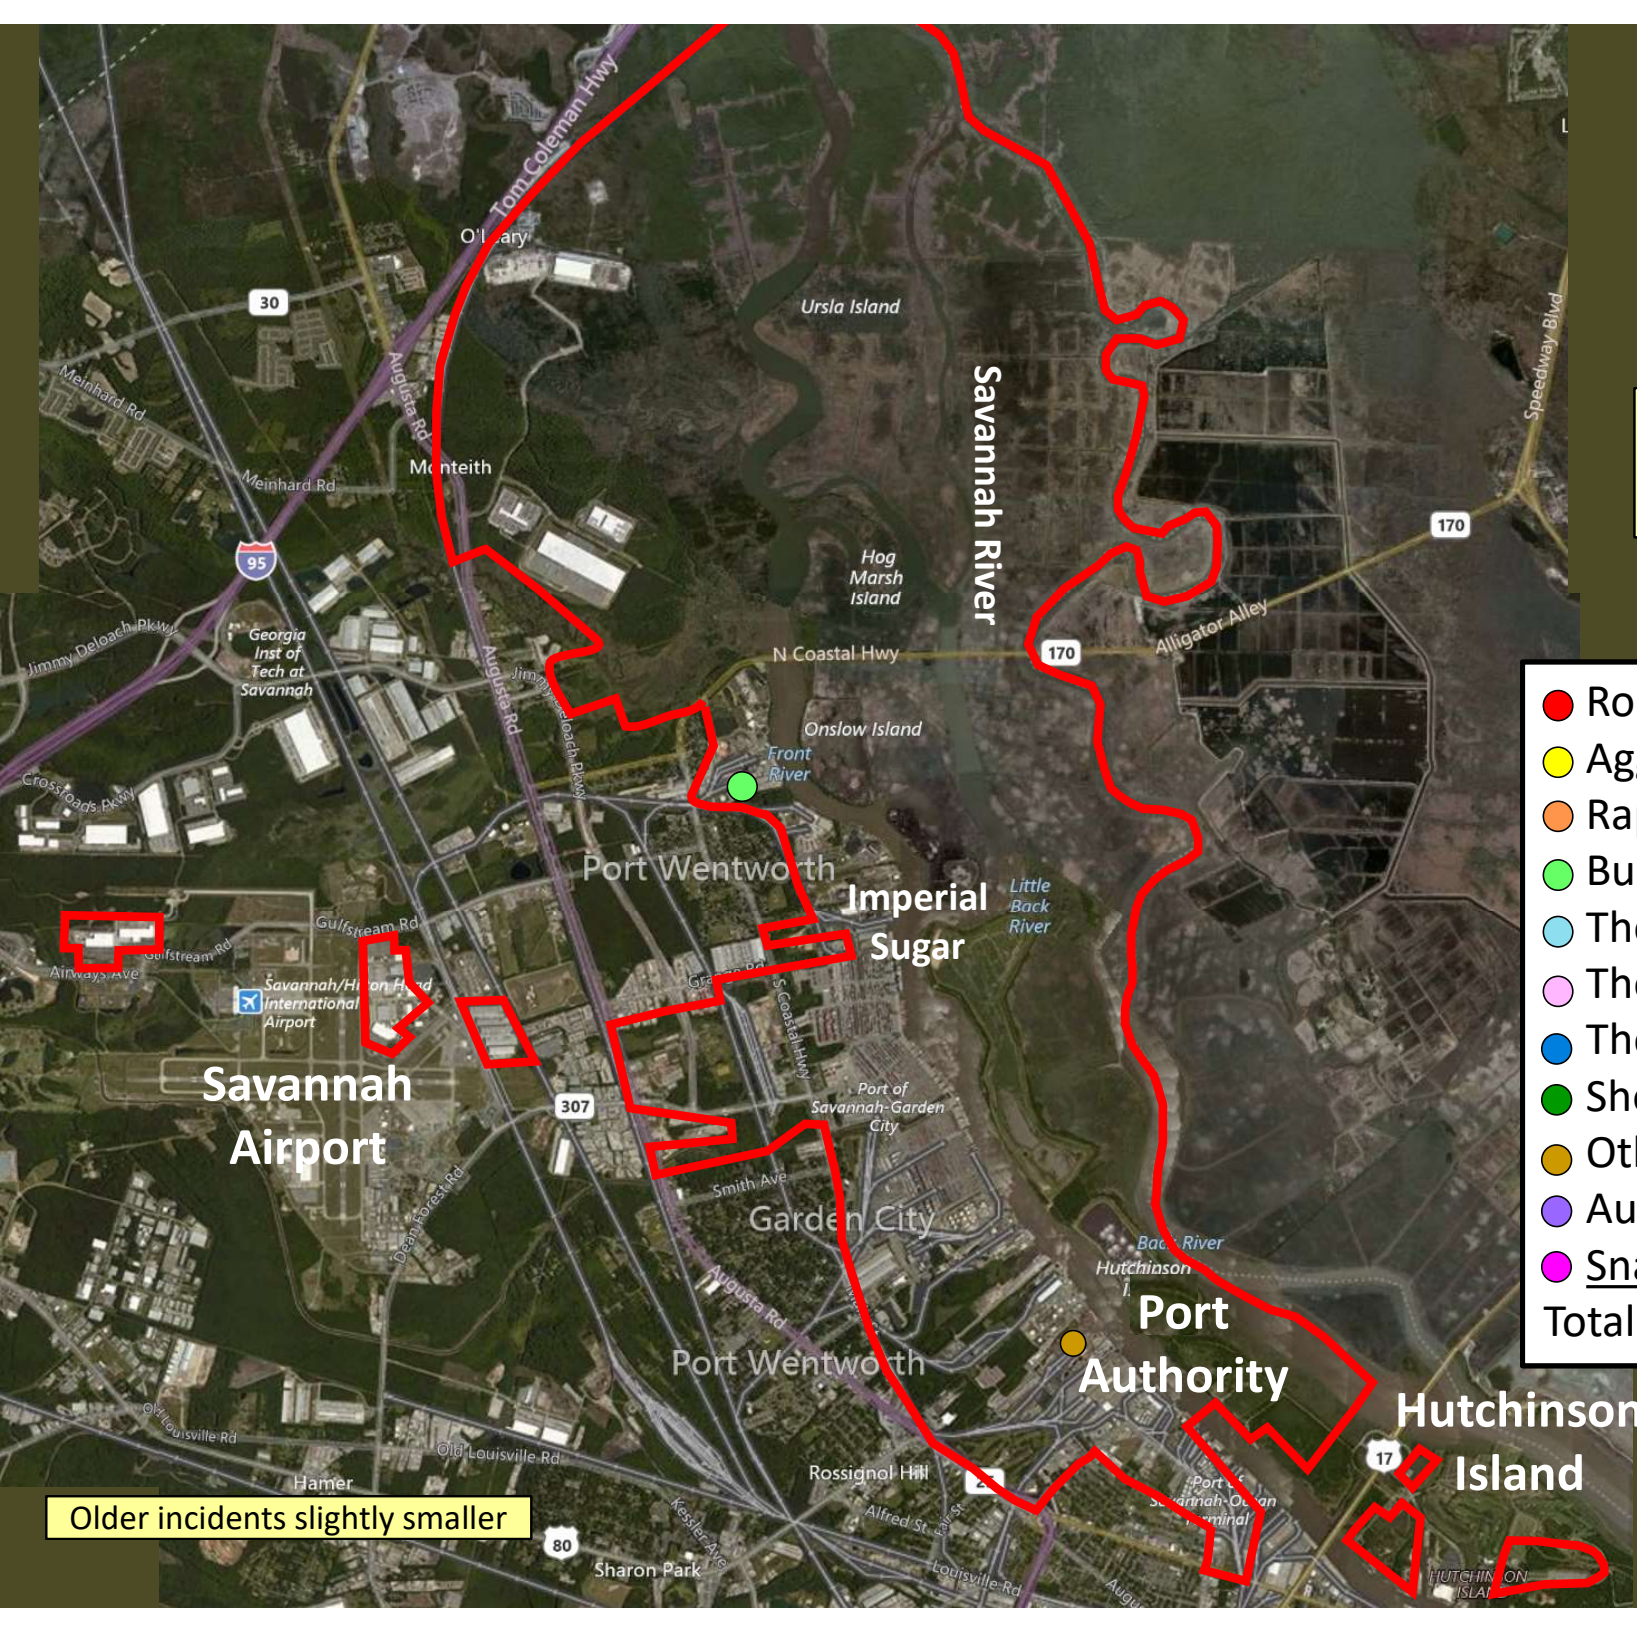

Beat 6

Part I Incidents
Last 28 Days

● Robbery	0
● Aggravated Assault	0
● Rape	0
● Burglary	1
● Theft from Auto	0
● Theft from Yard	0
● Theft from Building	0
● Shoplifting	0
● Other Larceny	1
● Auto Theft	0
● Snatching/PickPkt	0
Total	2

Older incidents slightly smaller