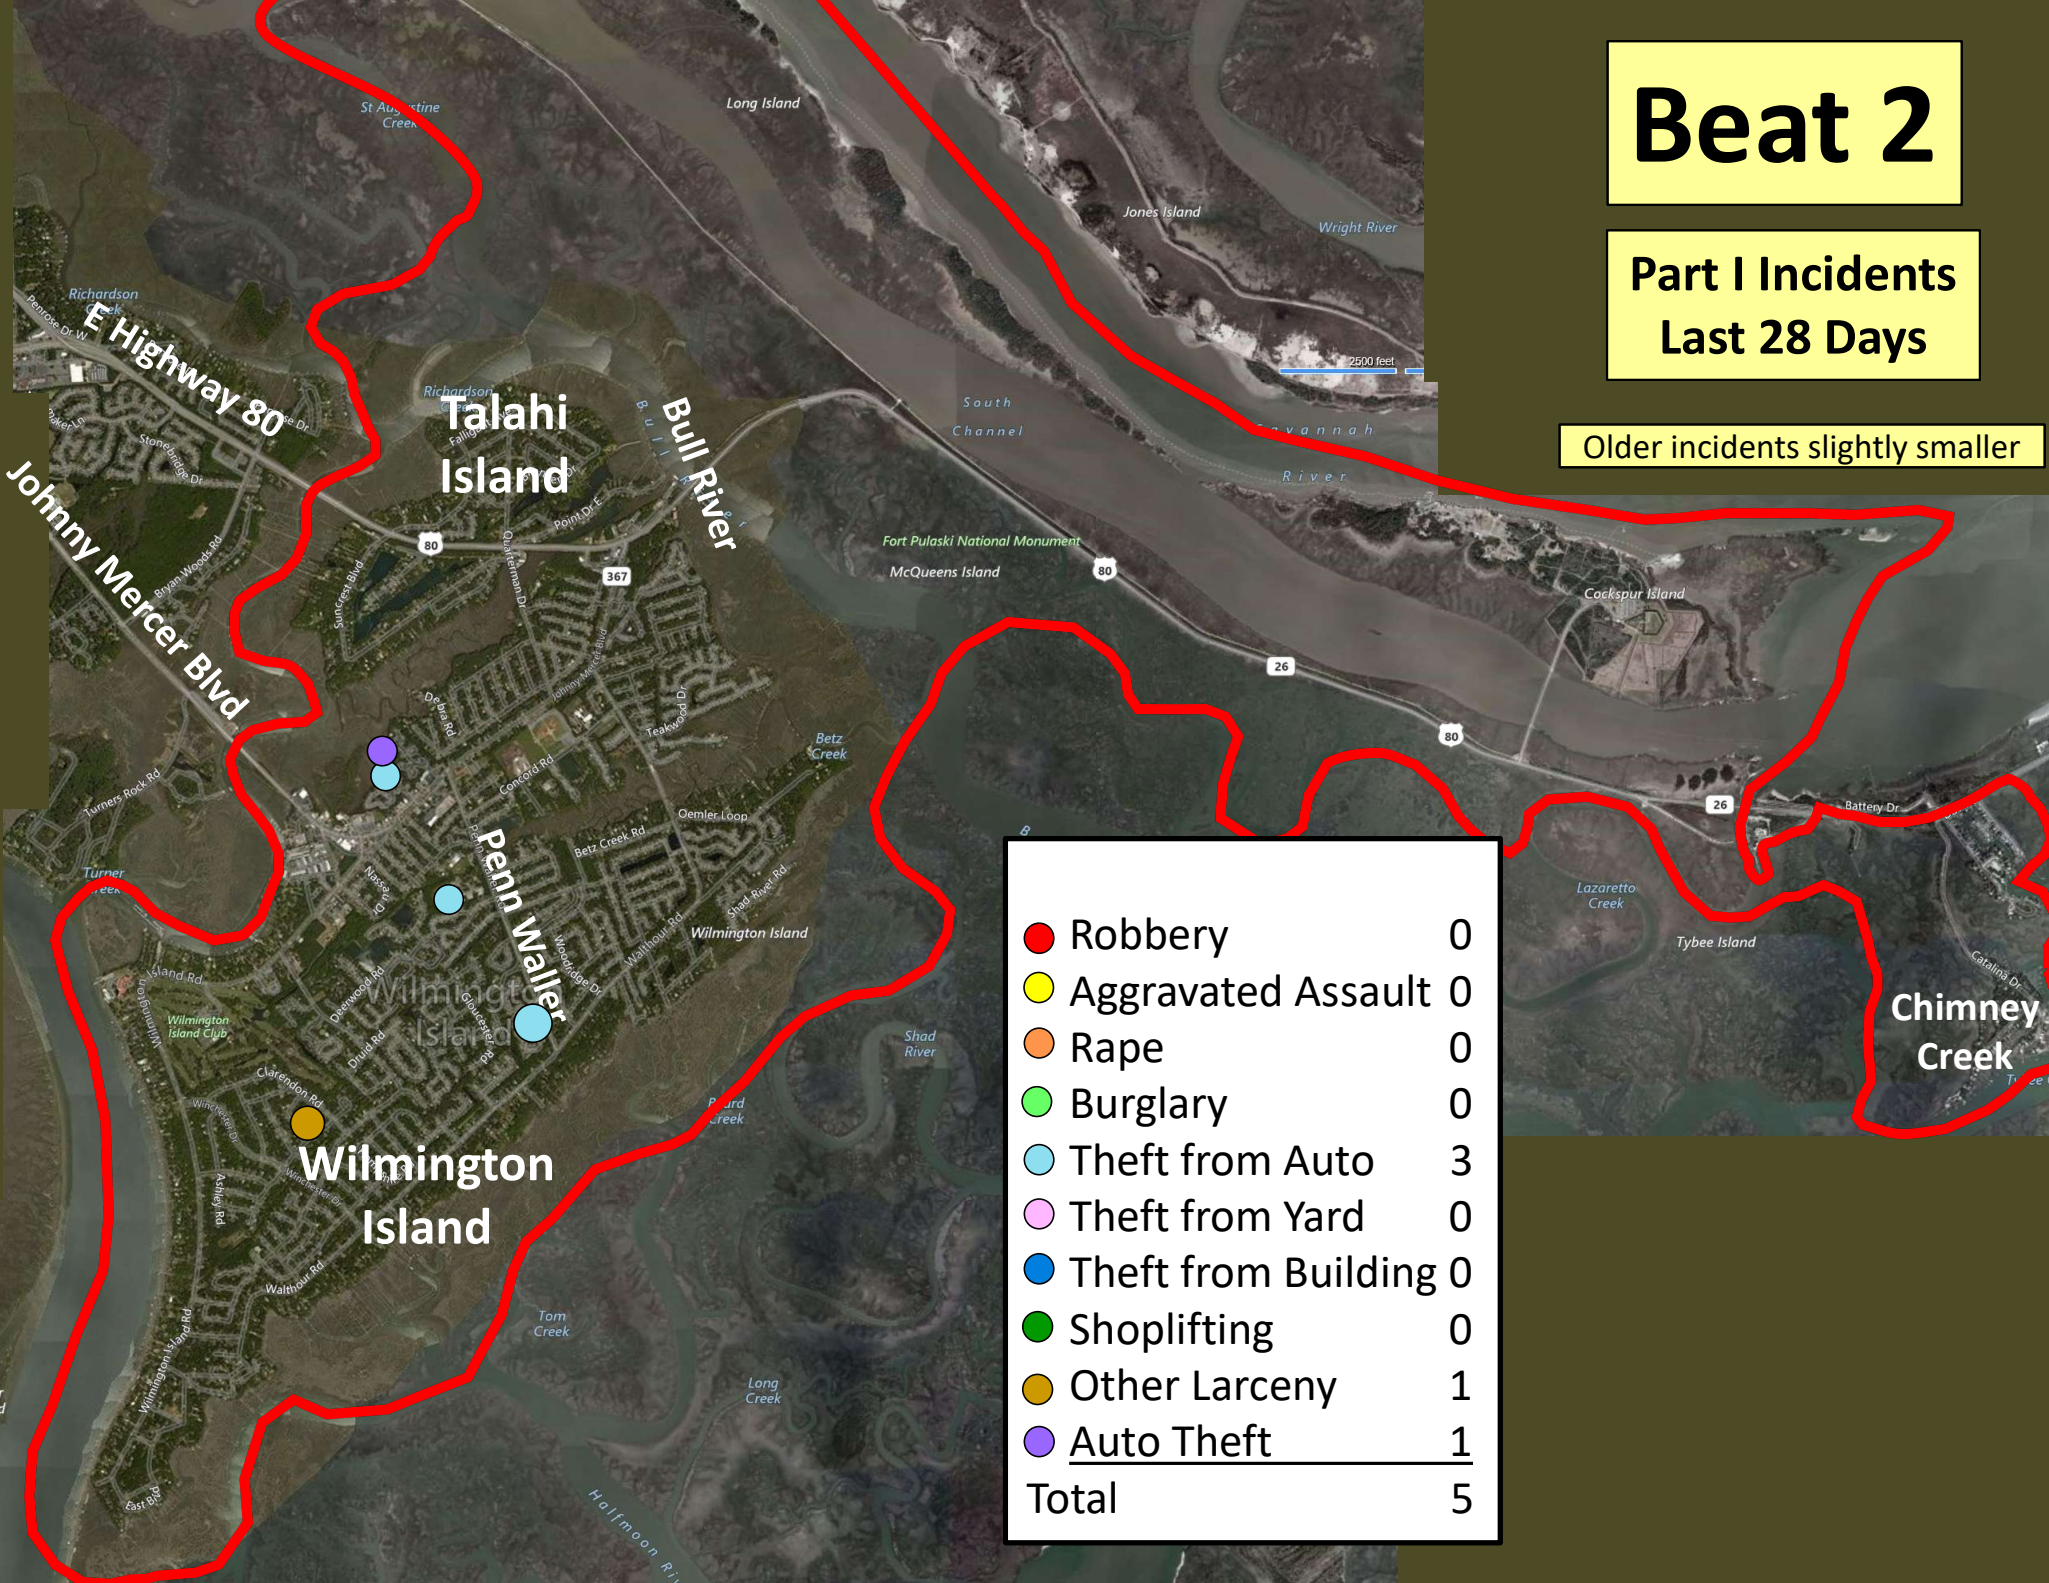

# Beat 1

## Part I Incidents Last 28 Days

● Robbery	0
● Aggravated Assault	0
● Rape	0
● Burglary	0
● Theft from Auto	0
● Theft from Yard	0
● Theft from Building	1
● Shoplifting	1
● Other Larceny	0
● Auto Theft	0
● Snatching/PickPkt	0
<b>Total</b>	<b>2</b>

Older incidents slightly smaller

# Beat 2

Part I Incidents  
Last 28 Days

Older incidents slightly smaller