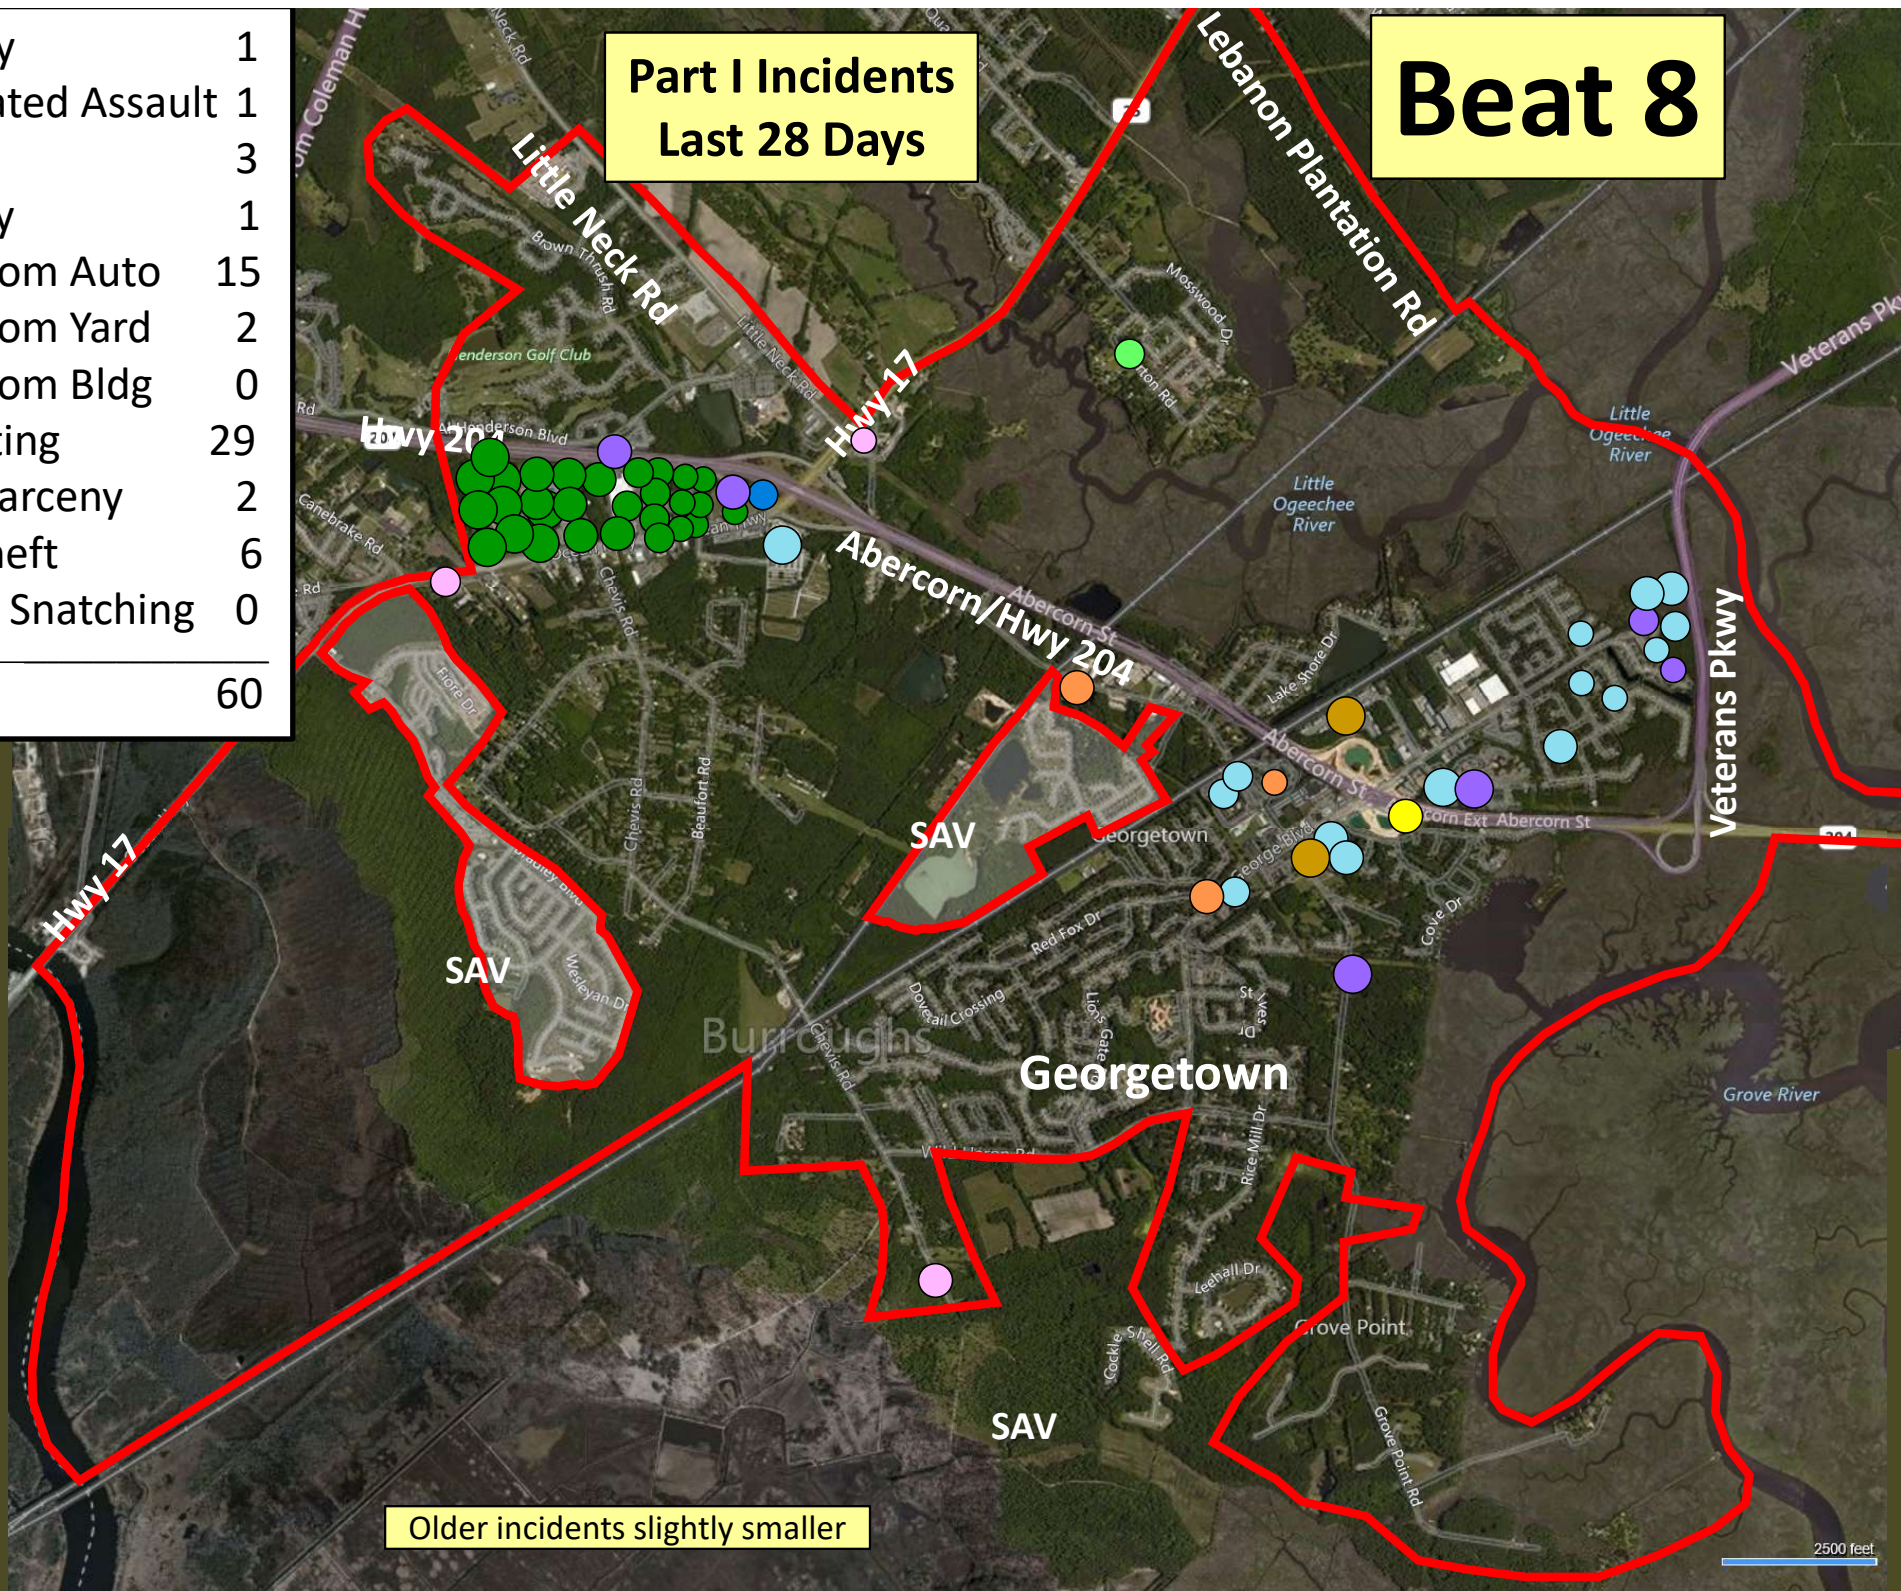

Beat 6

Part I Incidents
Last 28 Days

● Robbery	0
● Aggravated Assault	0
● Rape	0
● Burglary	0
● Theft from Auto	0
● Theft from Yard	0
● Theft from Building	0
● Shoplifting	0
● Other Larceny	0
● Auto Theft	0
● Snatching/PickPkt	0
Total	0

Older incidents slightly smaller

Beat 7

Part I Incidents
Last 28 Days

● Arson	1
● Robbery	1
● Aggravated Assault	2
● Rape	1
● Burglary	3
● Theft from Auto	10
● Theft from Yard	3
● Theft from Building	1
● Shoplifting	1
● Other Larceny	1
● Auto Theft	1
● Snatching/PickPkt	0
Total	25

Older incidents slightly smaller

Beat 8

Part I Incidents Last 28 Days

● Robbery	1
● Aggravated Assault	1
● Rape	3
● Burglary	1
● Theft from Auto	15
● Theft from Yard	2
● Theft from Bldg	0
● Shoplifting	29
● Other Larceny	2
● Auto Theft	6
● Sudden Snatching	0
Total	60

Older incidents slightly smaller

Beat 9

Part I Incidents
Last 28 Days

Arson	1
Robbery	2
Aggravated Assault	5
Rape	0
Burglary	2
Theft from Auto	5
Theft from Yard	3
Theft from Building	1
Shoplifting	1
Other Larceny	1
Auto Theft	3
Snatching/PickPkt	0
Total	22