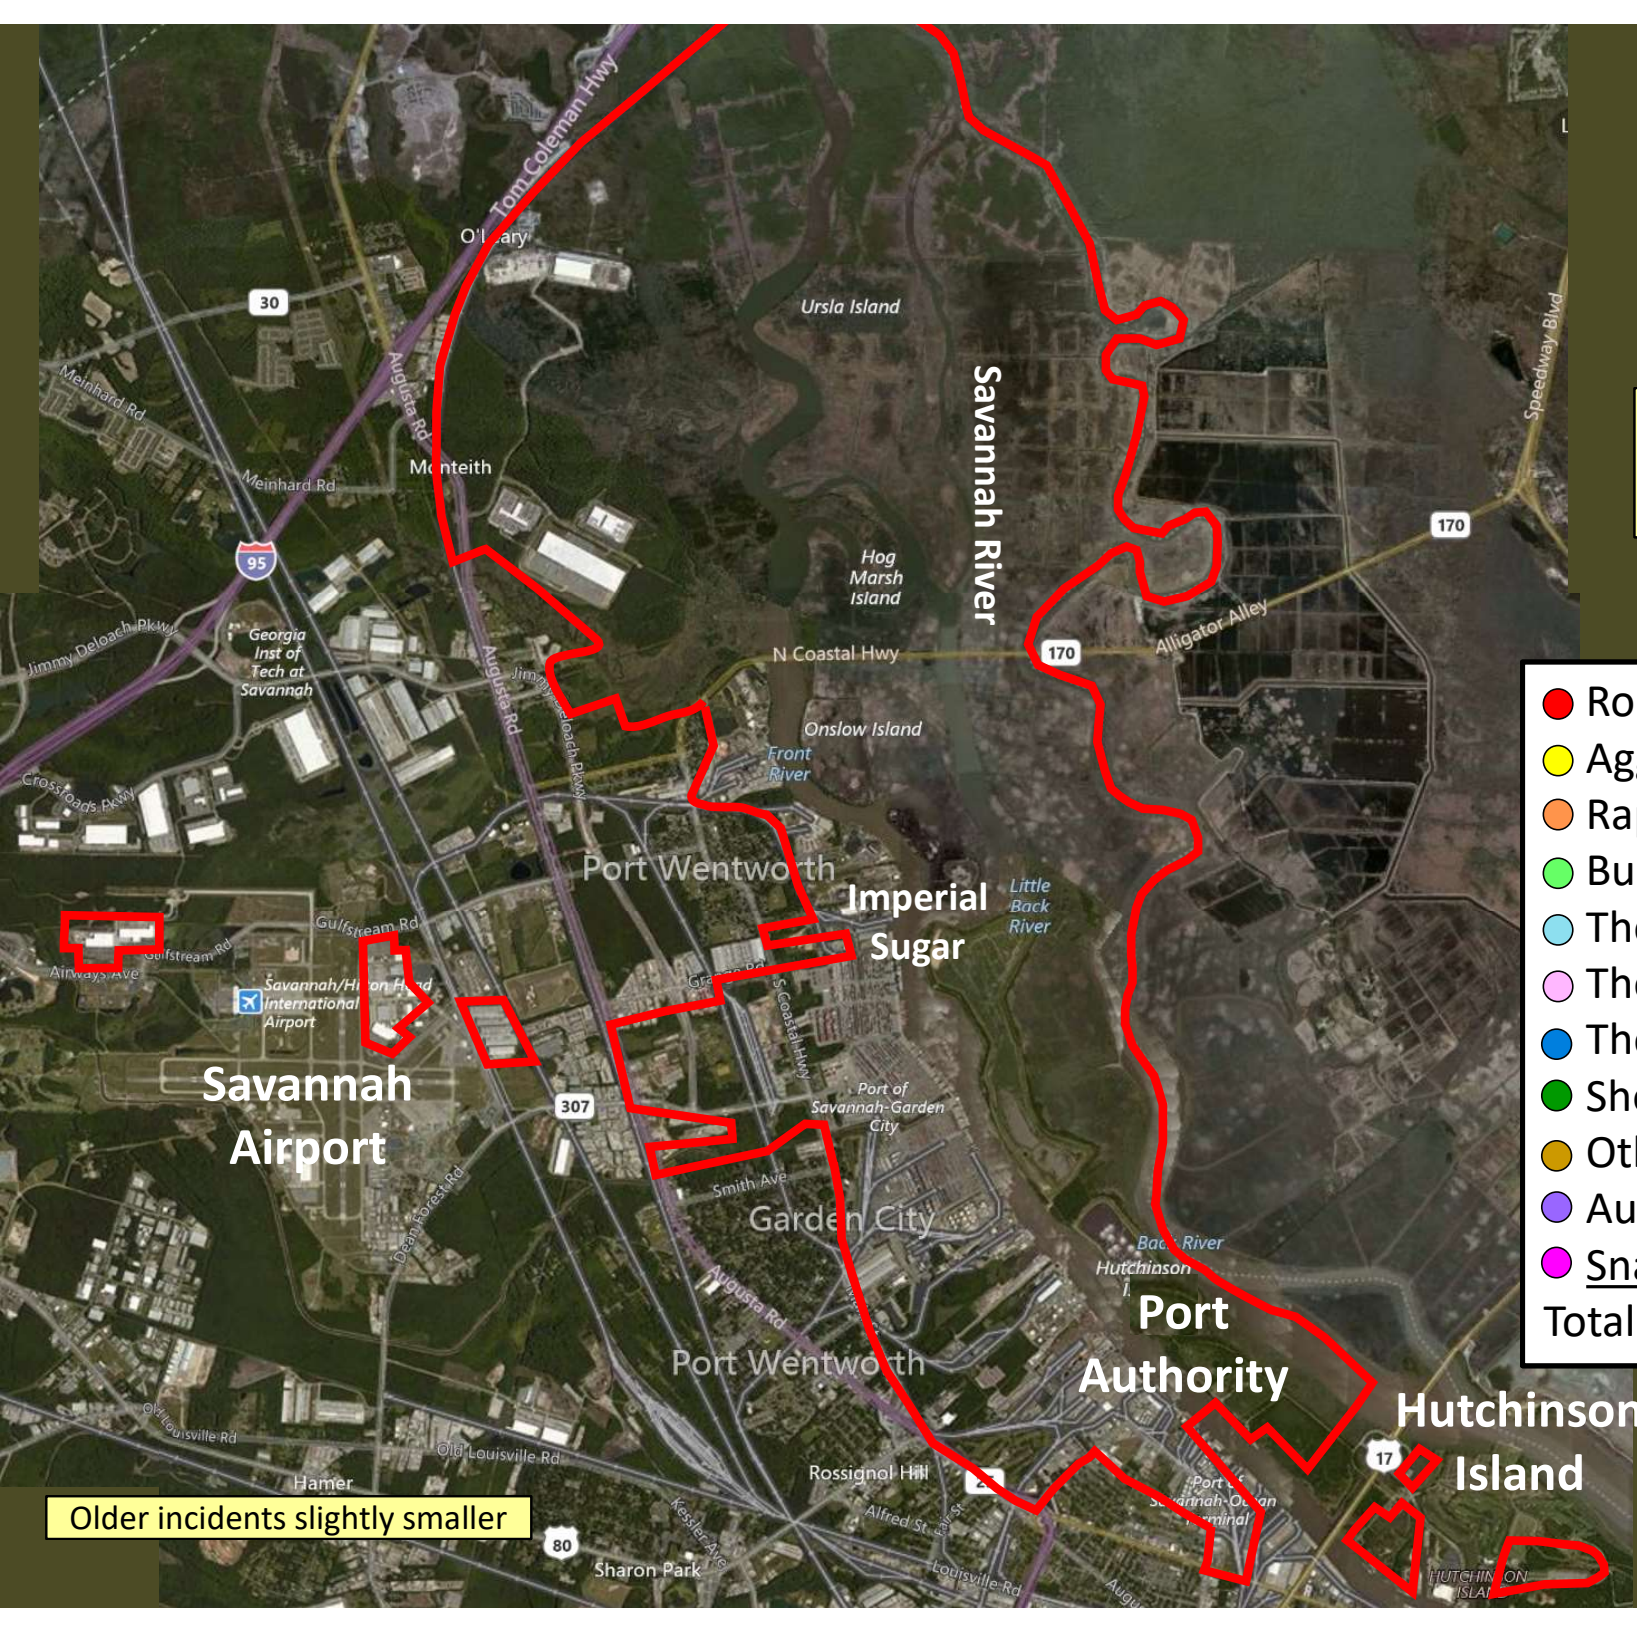

Beat 6

Part I Incidents
Last 28 Days

● Robbery	0
● Aggravated Assault	0
● Rape	0
● Burglary	0
● Theft from Auto	0
● Theft from Yard	0
● Theft from Building	0
● Shoplifting	0
● Other Larceny	0
● Auto Theft	0
● Snatching/PickPkt	0
Total	0

Older incidents slightly smaller