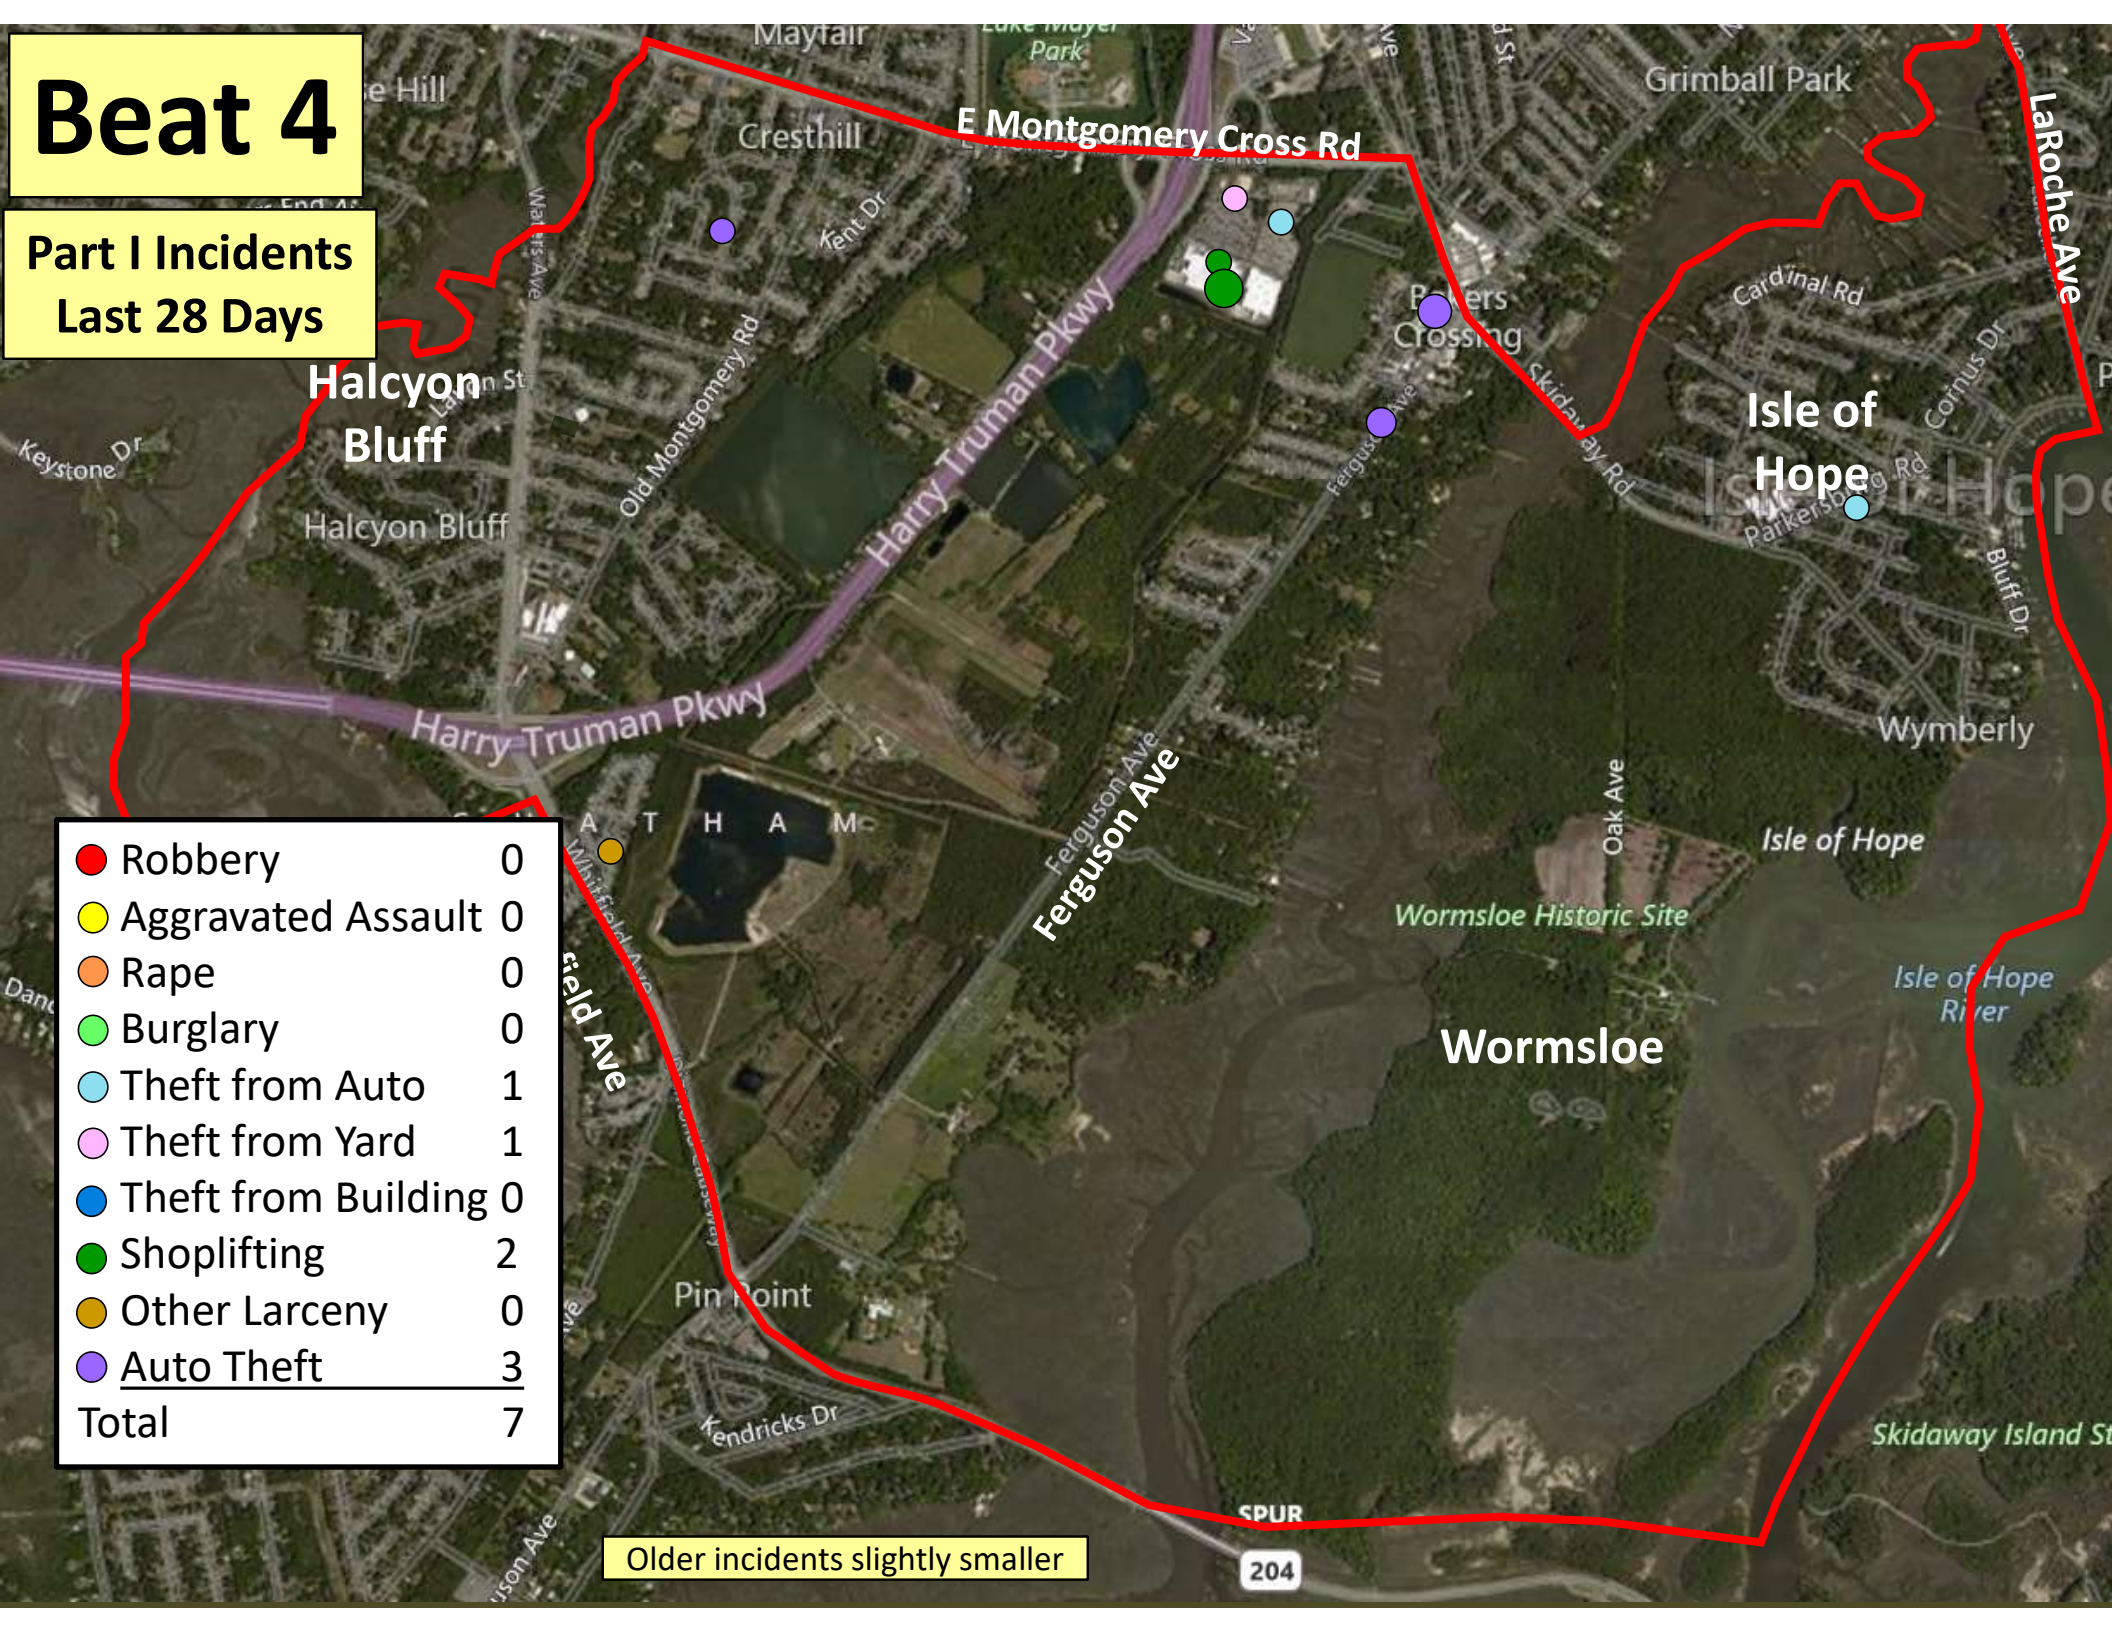

Beat 4

Part I Incidents
Last 28 Days

● Robbery	0
● Aggravated Assault	0
● Rape	0
● Burglary	0
● Theft from Auto	1
● Theft from Yard	1
● Theft from Building	0
● Shoplifting	2
● Other Larceny	0
● Auto Theft	3
Total	7

Older incidents slightly smaller