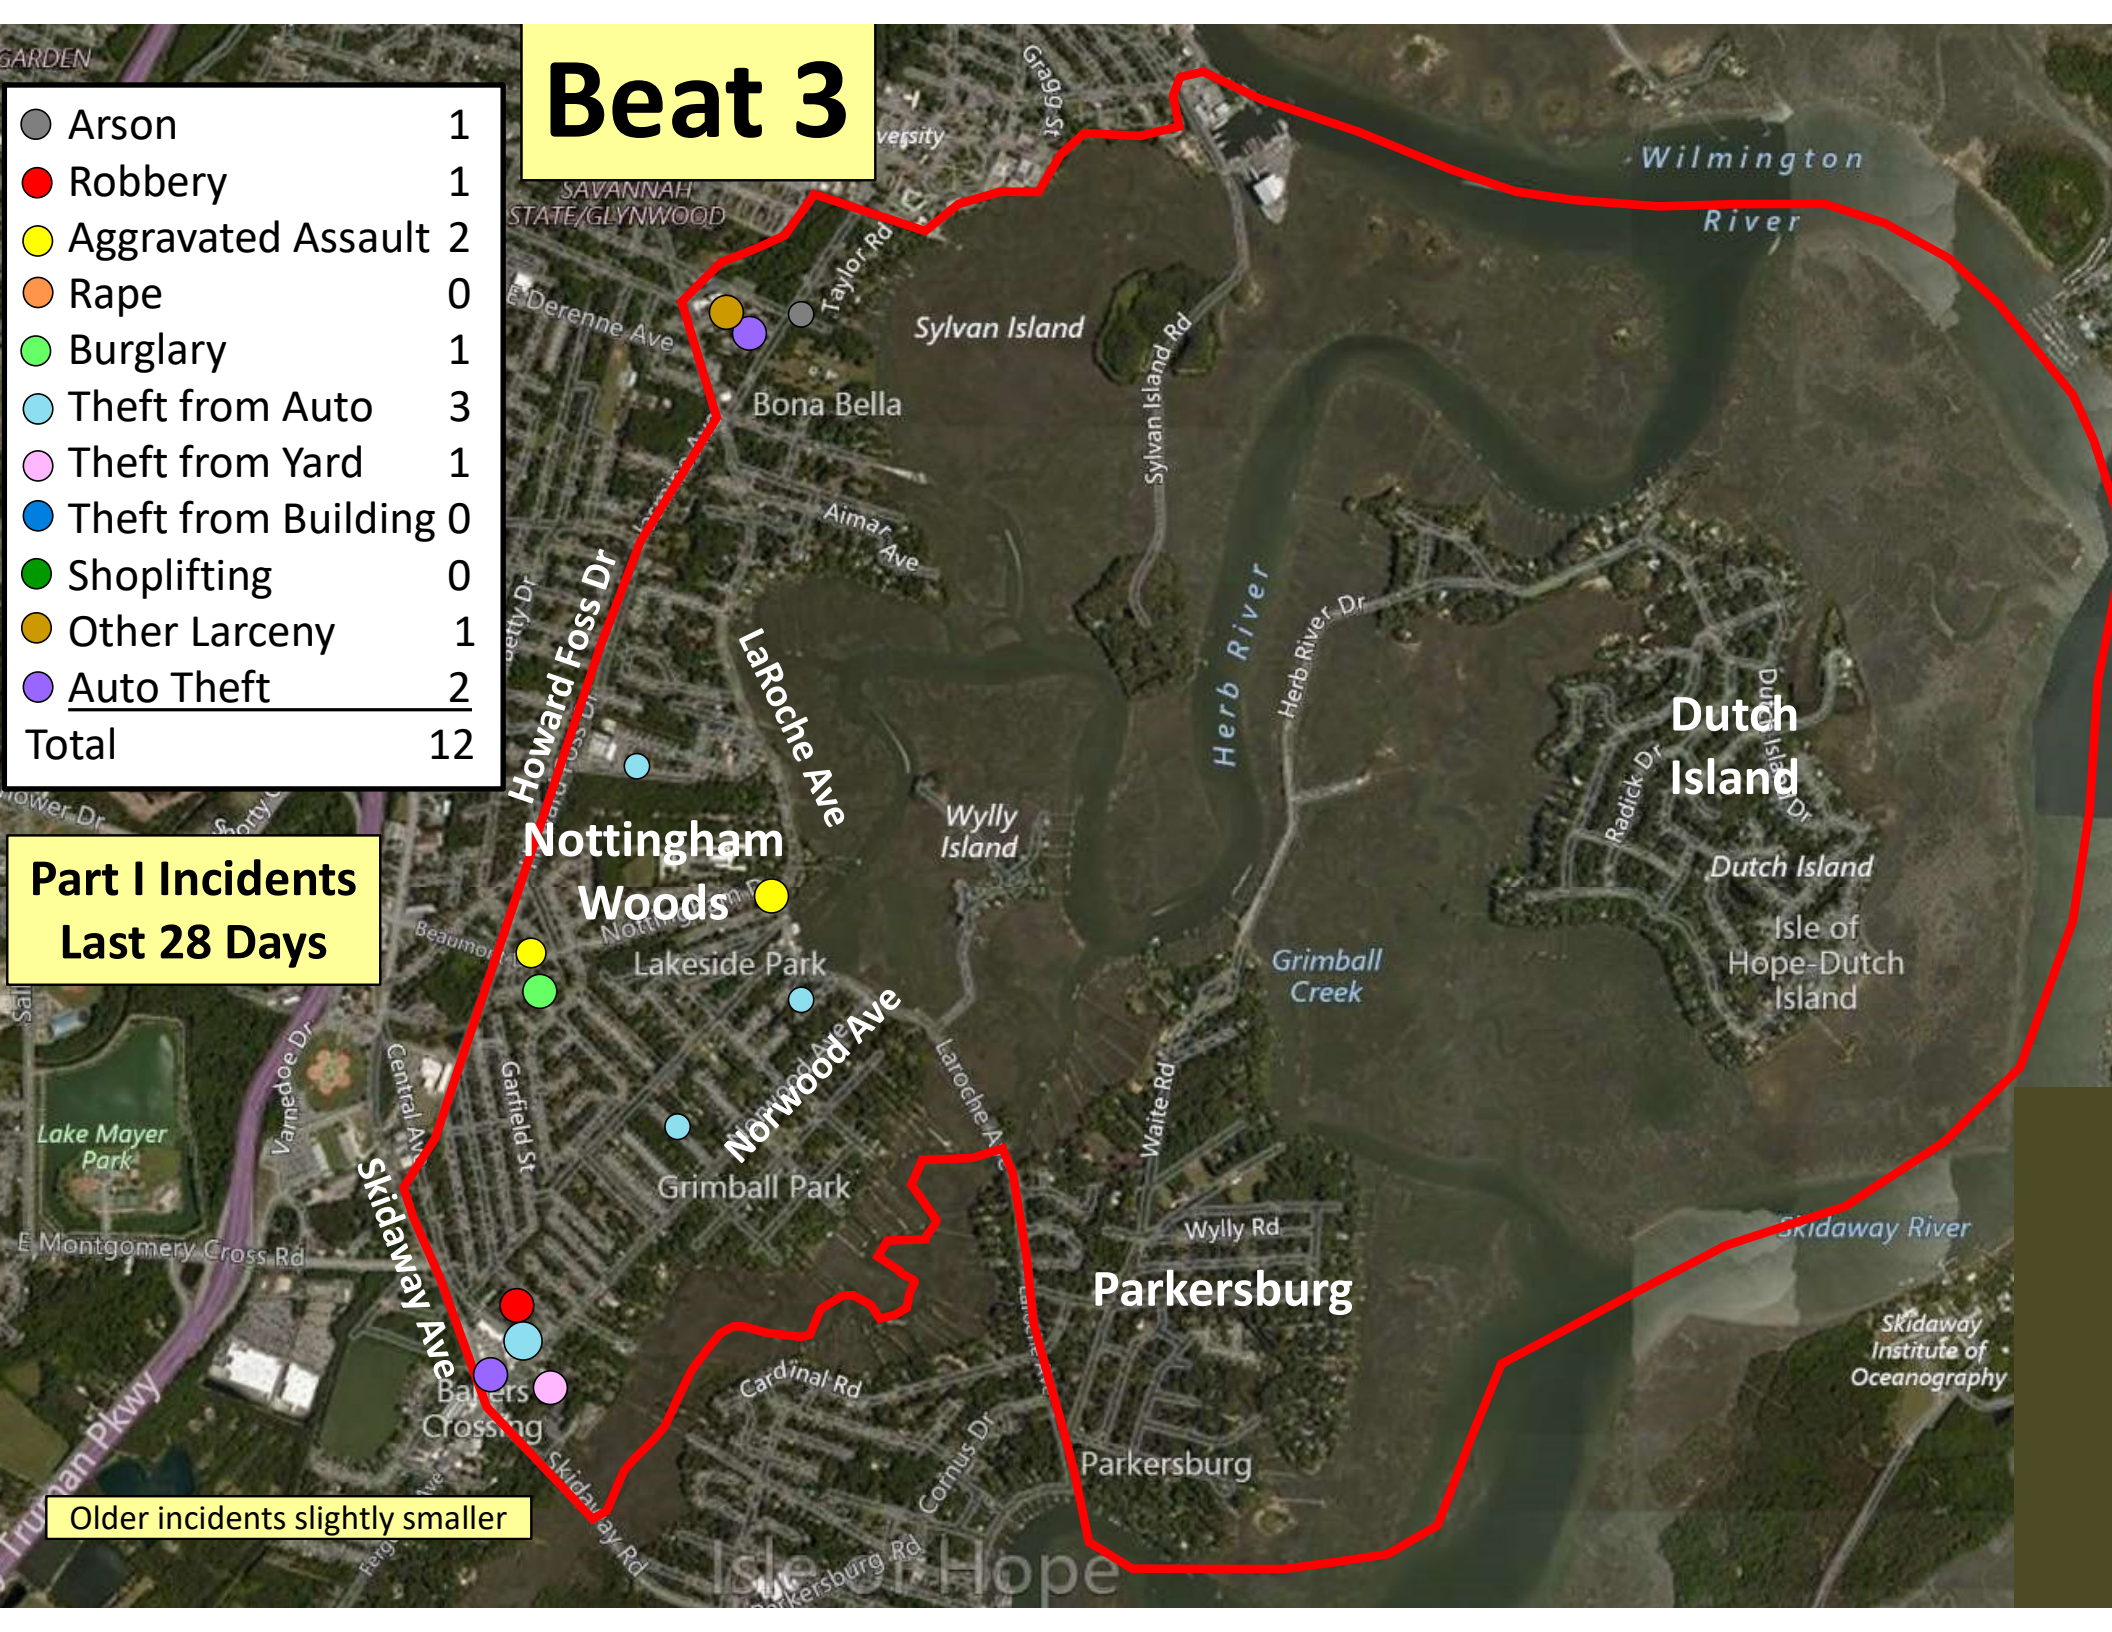

Older incidents slightly smaller

Beat 2

Part I Incidents
Last 28 Days

Older incidents slightly smaller

● Robbery	0
● Aggravated Assault	0
● Rape	0
● Burglary	3
● Theft from Auto	1
● Theft from Yard	2
● Theft from Building	1
● Shoplifting	3
● Other Larceny	1
● Auto Theft	0
Total	10

Beat 3

Arson	1
Robbery	1
Aggravated Assault	2
Rape	0
Burglary	1
Theft from Auto	3
Theft from Yard	1
Theft from Building	0
Shoplifting	0
Other Larceny	1
Auto Theft	2
Total	12

Part I Incidents Last 28 Days