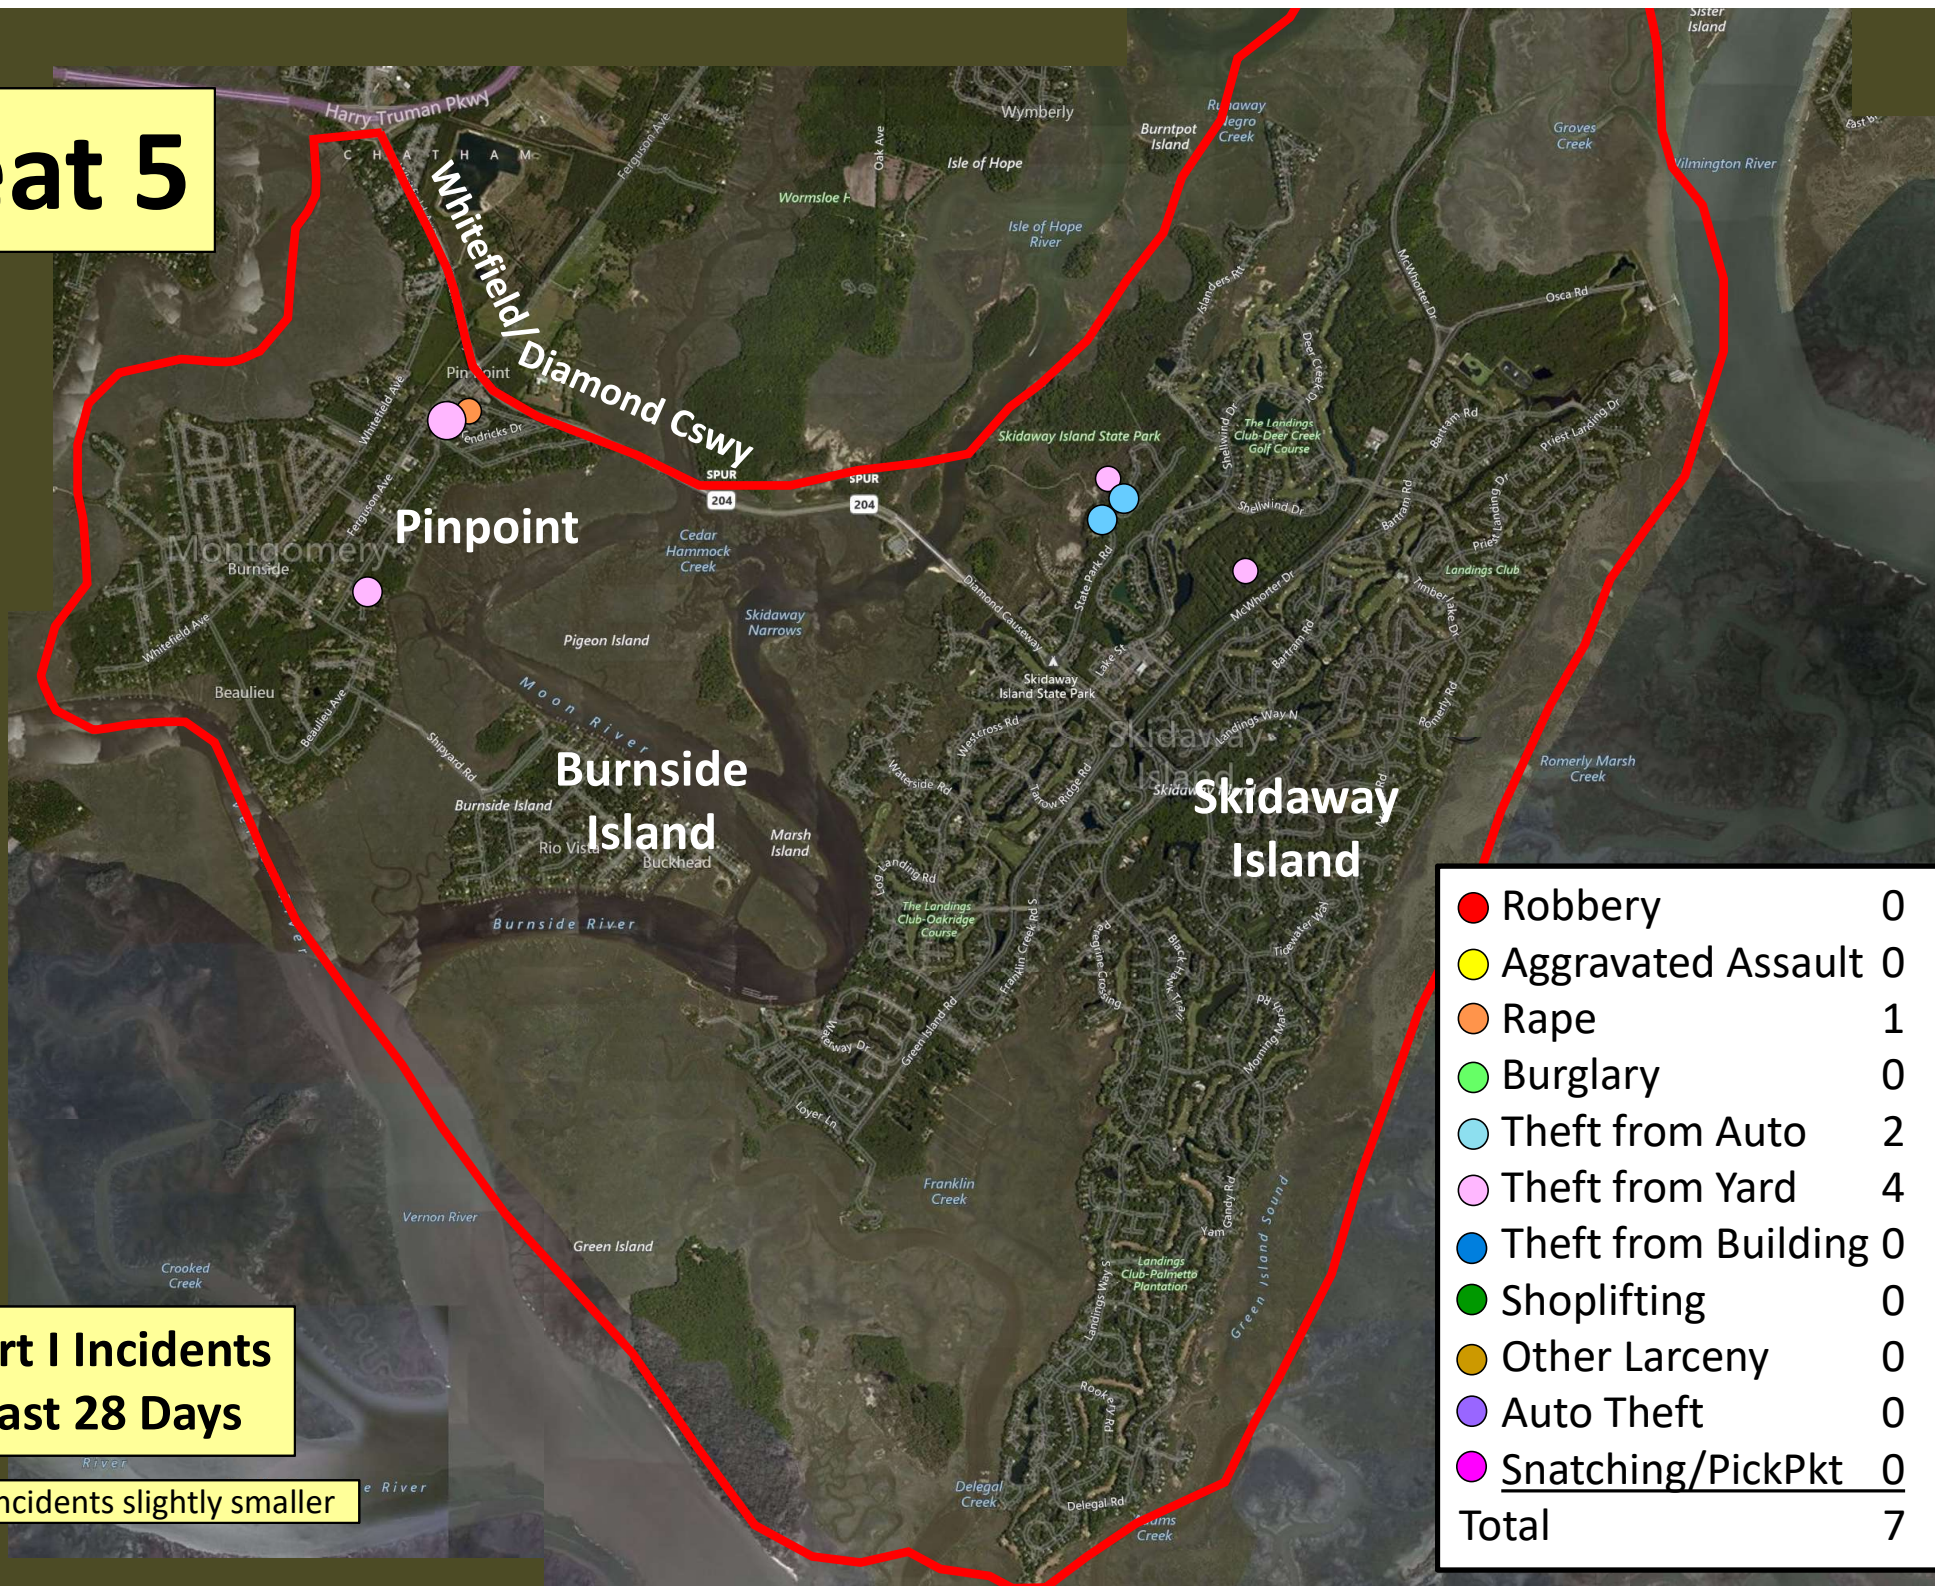

Beat 5

**Part I Incidents
Last 28 Days**

Older incidents slightly smaller

● Robbery	0
● Aggravated Assault	0
● Rape	1
● Burglary	0
● Theft from Auto	2
● Theft from Yard	4
● Theft from Building	0
● Shoplifting	0
● Other Larceny	0
● Auto Theft	0
● Snatching/PickPkt	0
Total	7