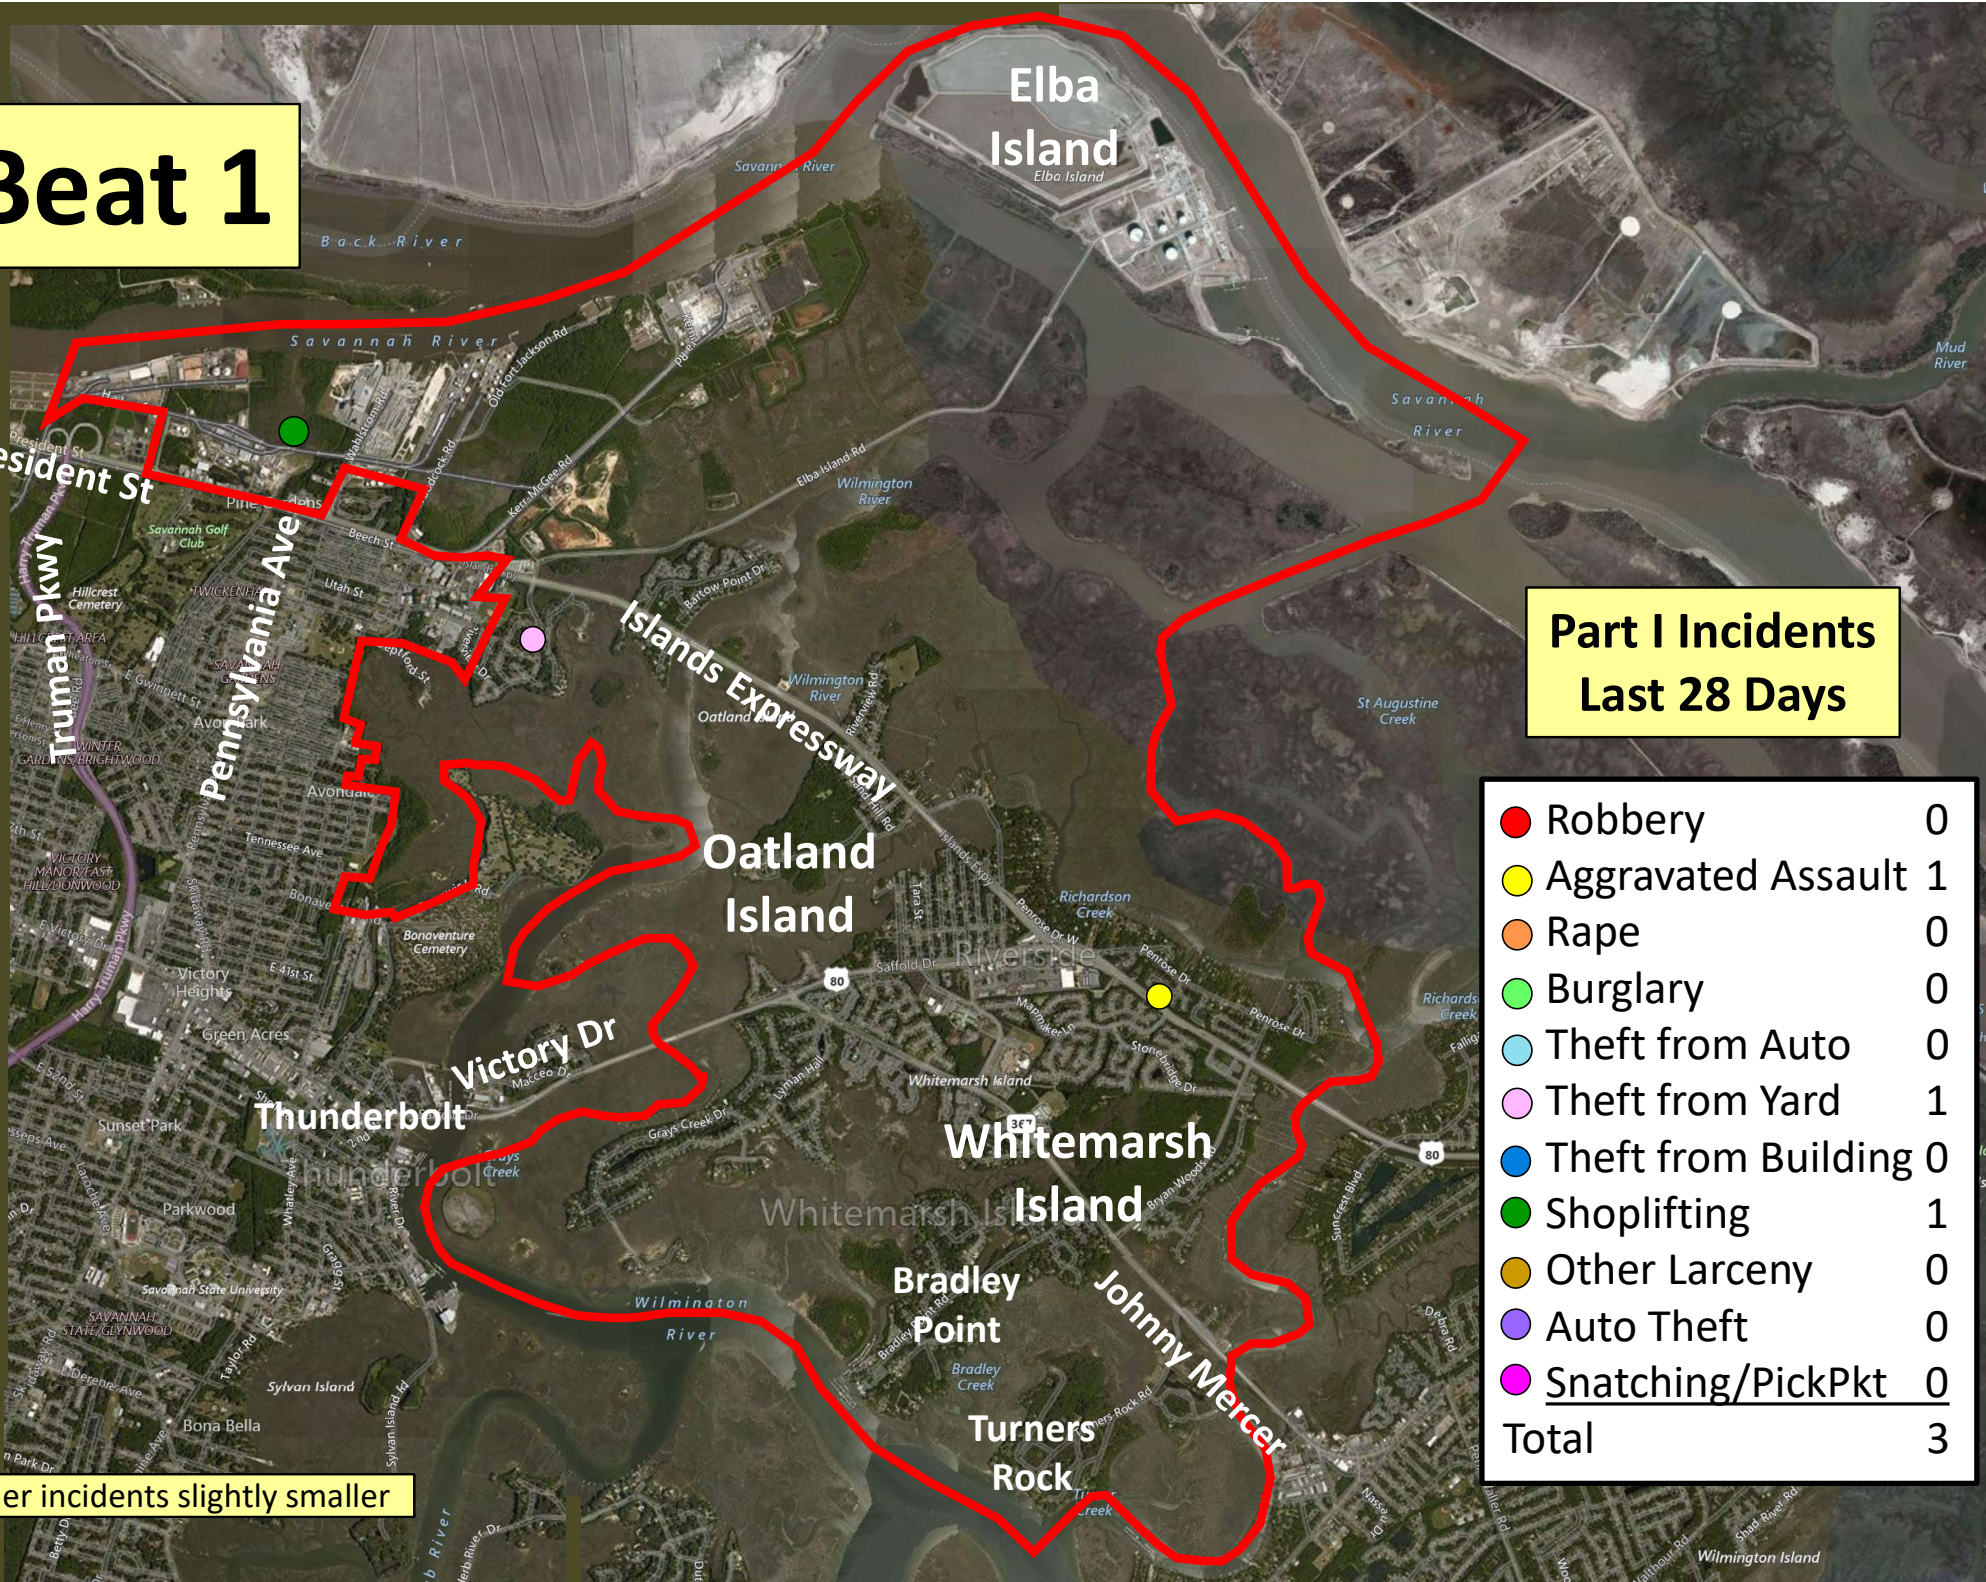

Beat 1

Part I Incidents Last 28 Days

● Robbery	0
● Aggravated Assault	1
● Rape	0
● Burglary	0
● Theft from Auto	0
● Theft from Yard	1
● Theft from Building	0
● Shoplifting	1
● Other Larceny	0
● Auto Theft	0
● Snatching/PickPkt	0
Total	3

Older incidents slightly smaller

Beat 2

Part I Incidents
Last 28 Days

Older incidents slightly smaller

● Robbery	0
● Aggravated Assault	0
● Rape	0
● Burglary	3
● Theft from Auto	1
● Theft from Yard	2
● Theft from Building	1
● Shoplifting	3
● Other Larceny	1
● Auto Theft	0
Total	10

Beat 3

Arson	1
Robbery	1
Aggravated Assault	2
Rape	0
Burglary	1
Theft from Auto	3
Theft from Yard	1
Theft from Building	0
Shoplifting	0
Other Larceny	1
Auto Theft	2
Total	12

Part I Incidents Last 28 Days