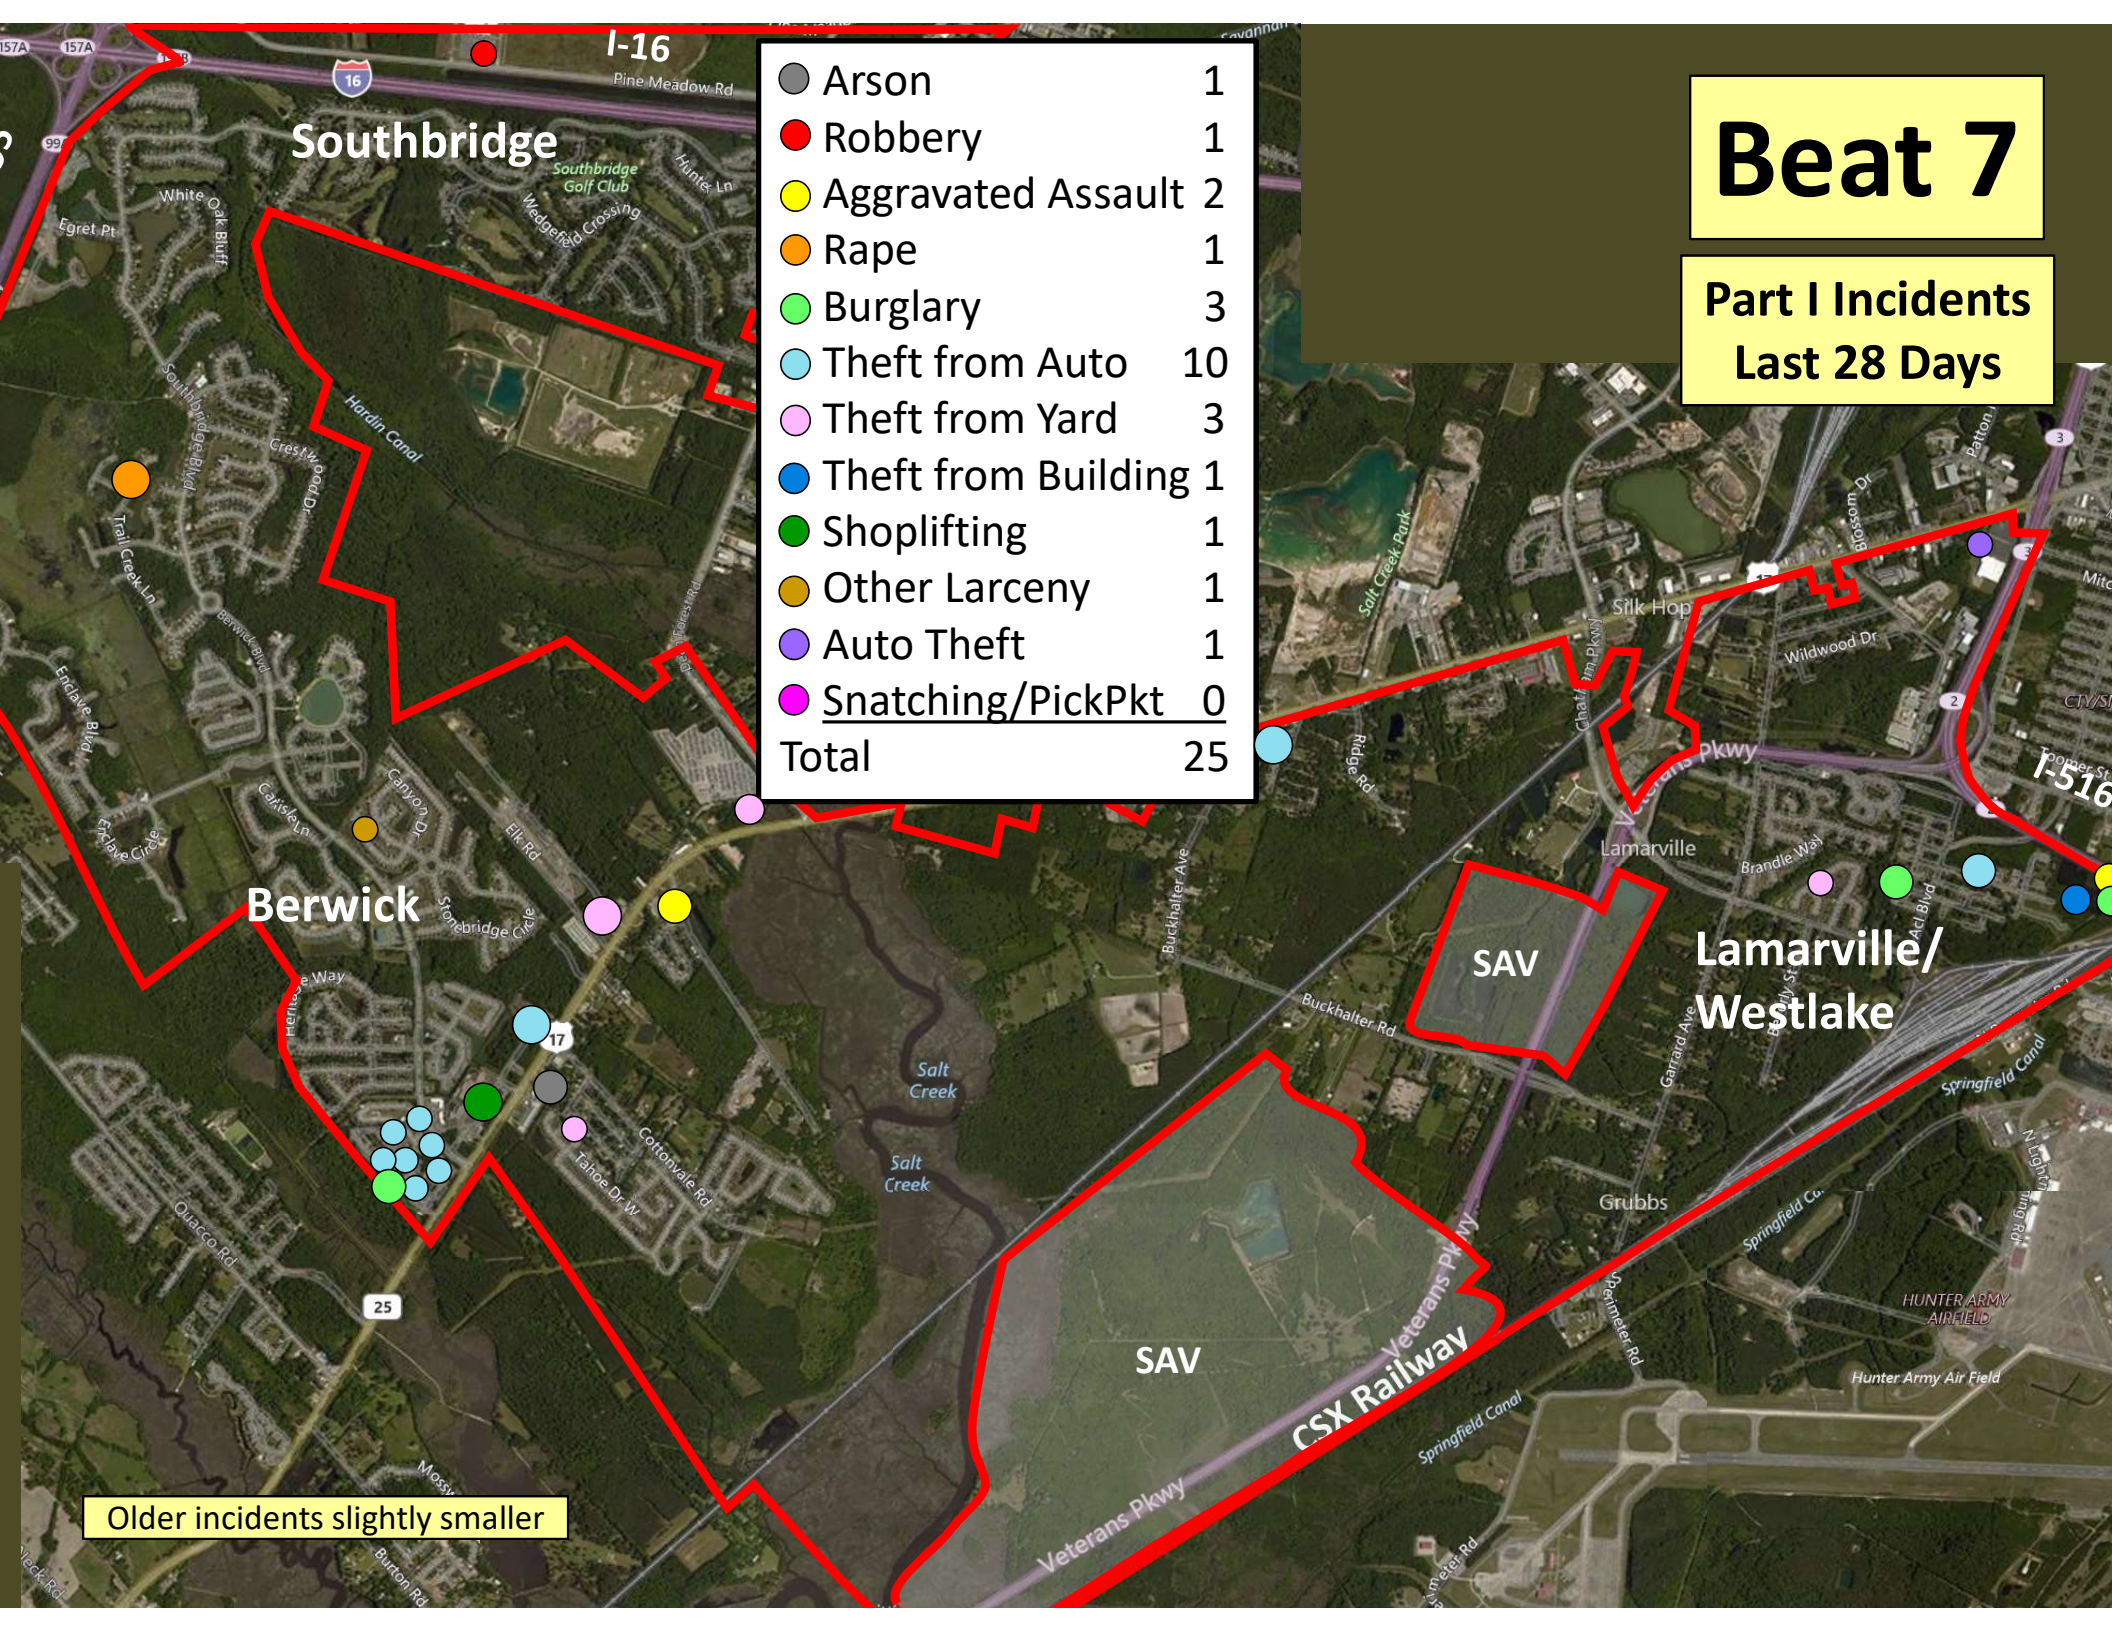

Older incidents slightly smaller

Beat 7

Part I Incidents
Last 28 Days

● Arson	1
● Robbery	1
● Aggravated Assault	2
● Rape	1
● Burglary	3
● Theft from Auto	10
● Theft from Yard	3
● Theft from Building	1
● Shoplifting	1
● Other Larceny	1
● Auto Theft	1
● Snatching/PickPkt	0
Total	25

Older incidents slightly smaller

Beat 8

Part I Incidents Last 28 Days

● Robbery	1
● Aggravated Assault	1
● Rape	3
● Burglary	1
● Theft from Auto	15
● Theft from Yard	2
● Theft from Bldg	0
● Shoplifting	29
● Other Larceny	2
● Auto Theft	6
● Sudden Snatching	0
Total	60