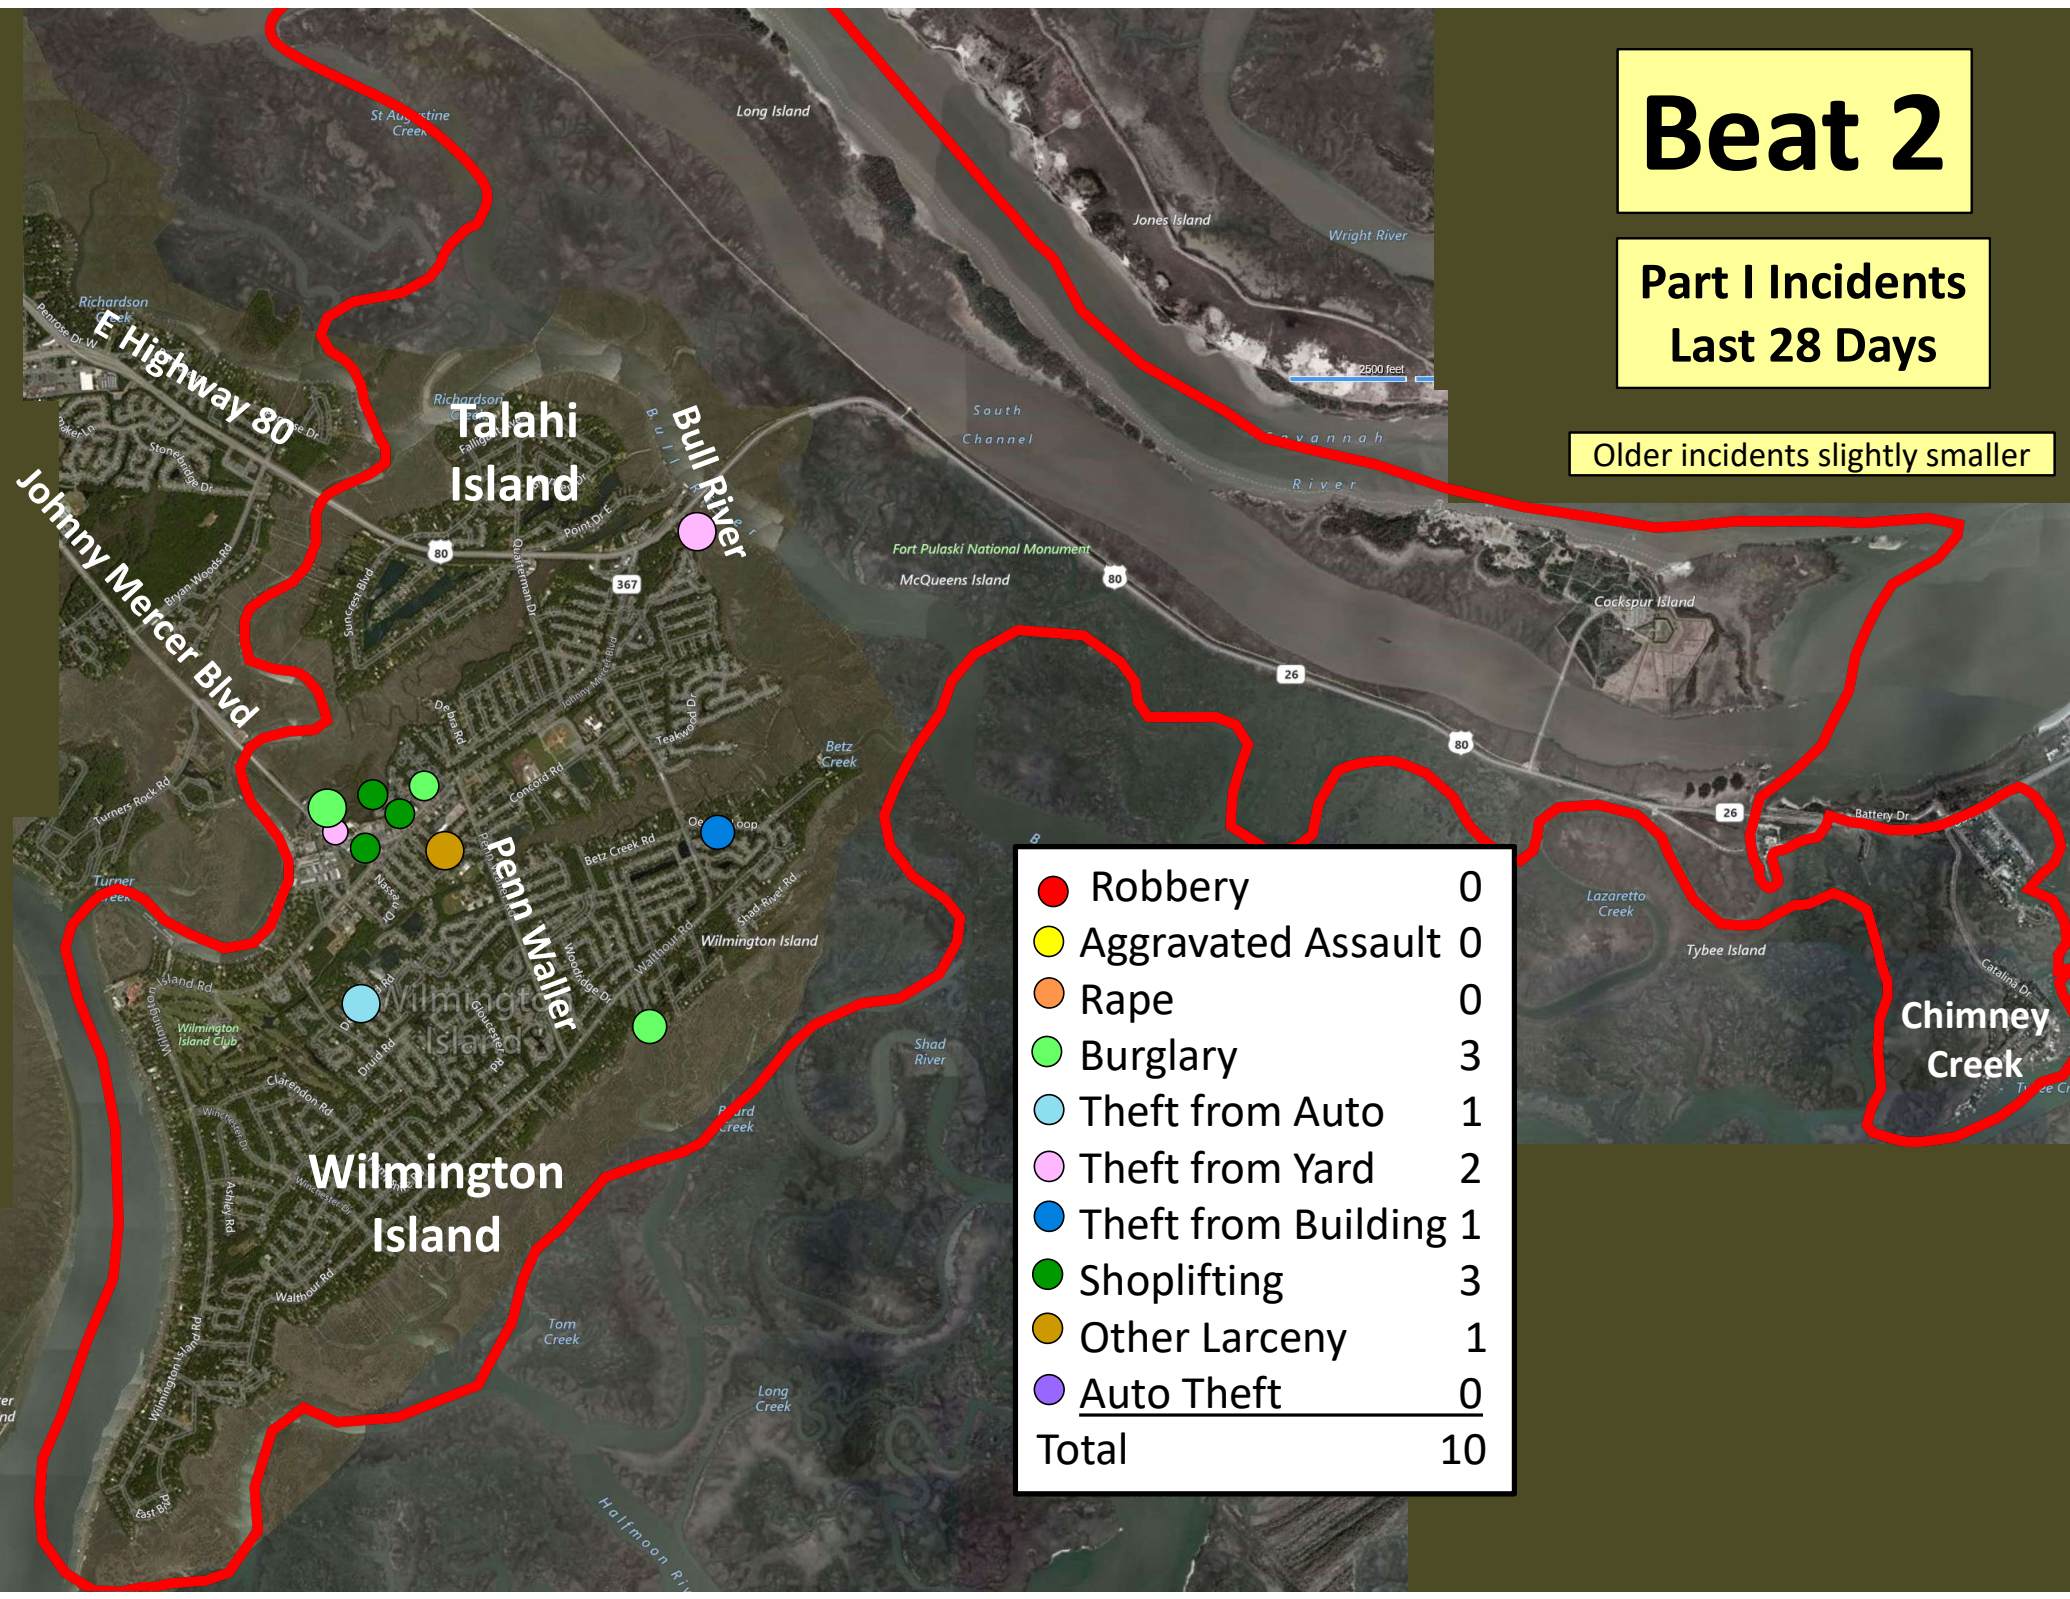

Beat 1

Part I Incidents Last 28 Days

● Robbery	0
● Aggravated Assault	1
● Rape	0
● Burglary	0
● Theft from Auto	0
● Theft from Yard	1
● Theft from Building	0
● Shoplifting	1
● Other Larceny	0
● Auto Theft	0
● Snatching/PickPkt	0
Total	3

Older incidents slightly smaller

Beat 2

Part I Incidents
Last 28 Days

Older incidents slightly smaller

● Robbery	0
● Aggravated Assault	0
● Rape	0
● Burglary	3
● Theft from Auto	1
● Theft from Yard	2
● Theft from Building	1
● Shoplifting	3
● Other Larceny	1
● Auto Theft	0
Total	10

Beat 3

Arson	1
Robbery	1
Aggravated Assault	2
Rape	0
Burglary	1
Theft from Auto	3
Theft from Yard	1
Theft from Building	0
Shoplifting	0
Other Larceny	1
Auto Theft	2
Total	12

Part I Incidents Last 28 Days

Older incidents slightly smaller

Beat 9

Part I Incidents
Last 28 Days

Arson	1
Robbery	2
Aggravated Assault	5
Rape	0
Burglary	2
Theft from Auto	5
Theft from Yard	3
Theft from Building	1
Shoplifting	1
Other Larceny	1
Auto Theft	3
Snatching/PickPkt	0
Total	22