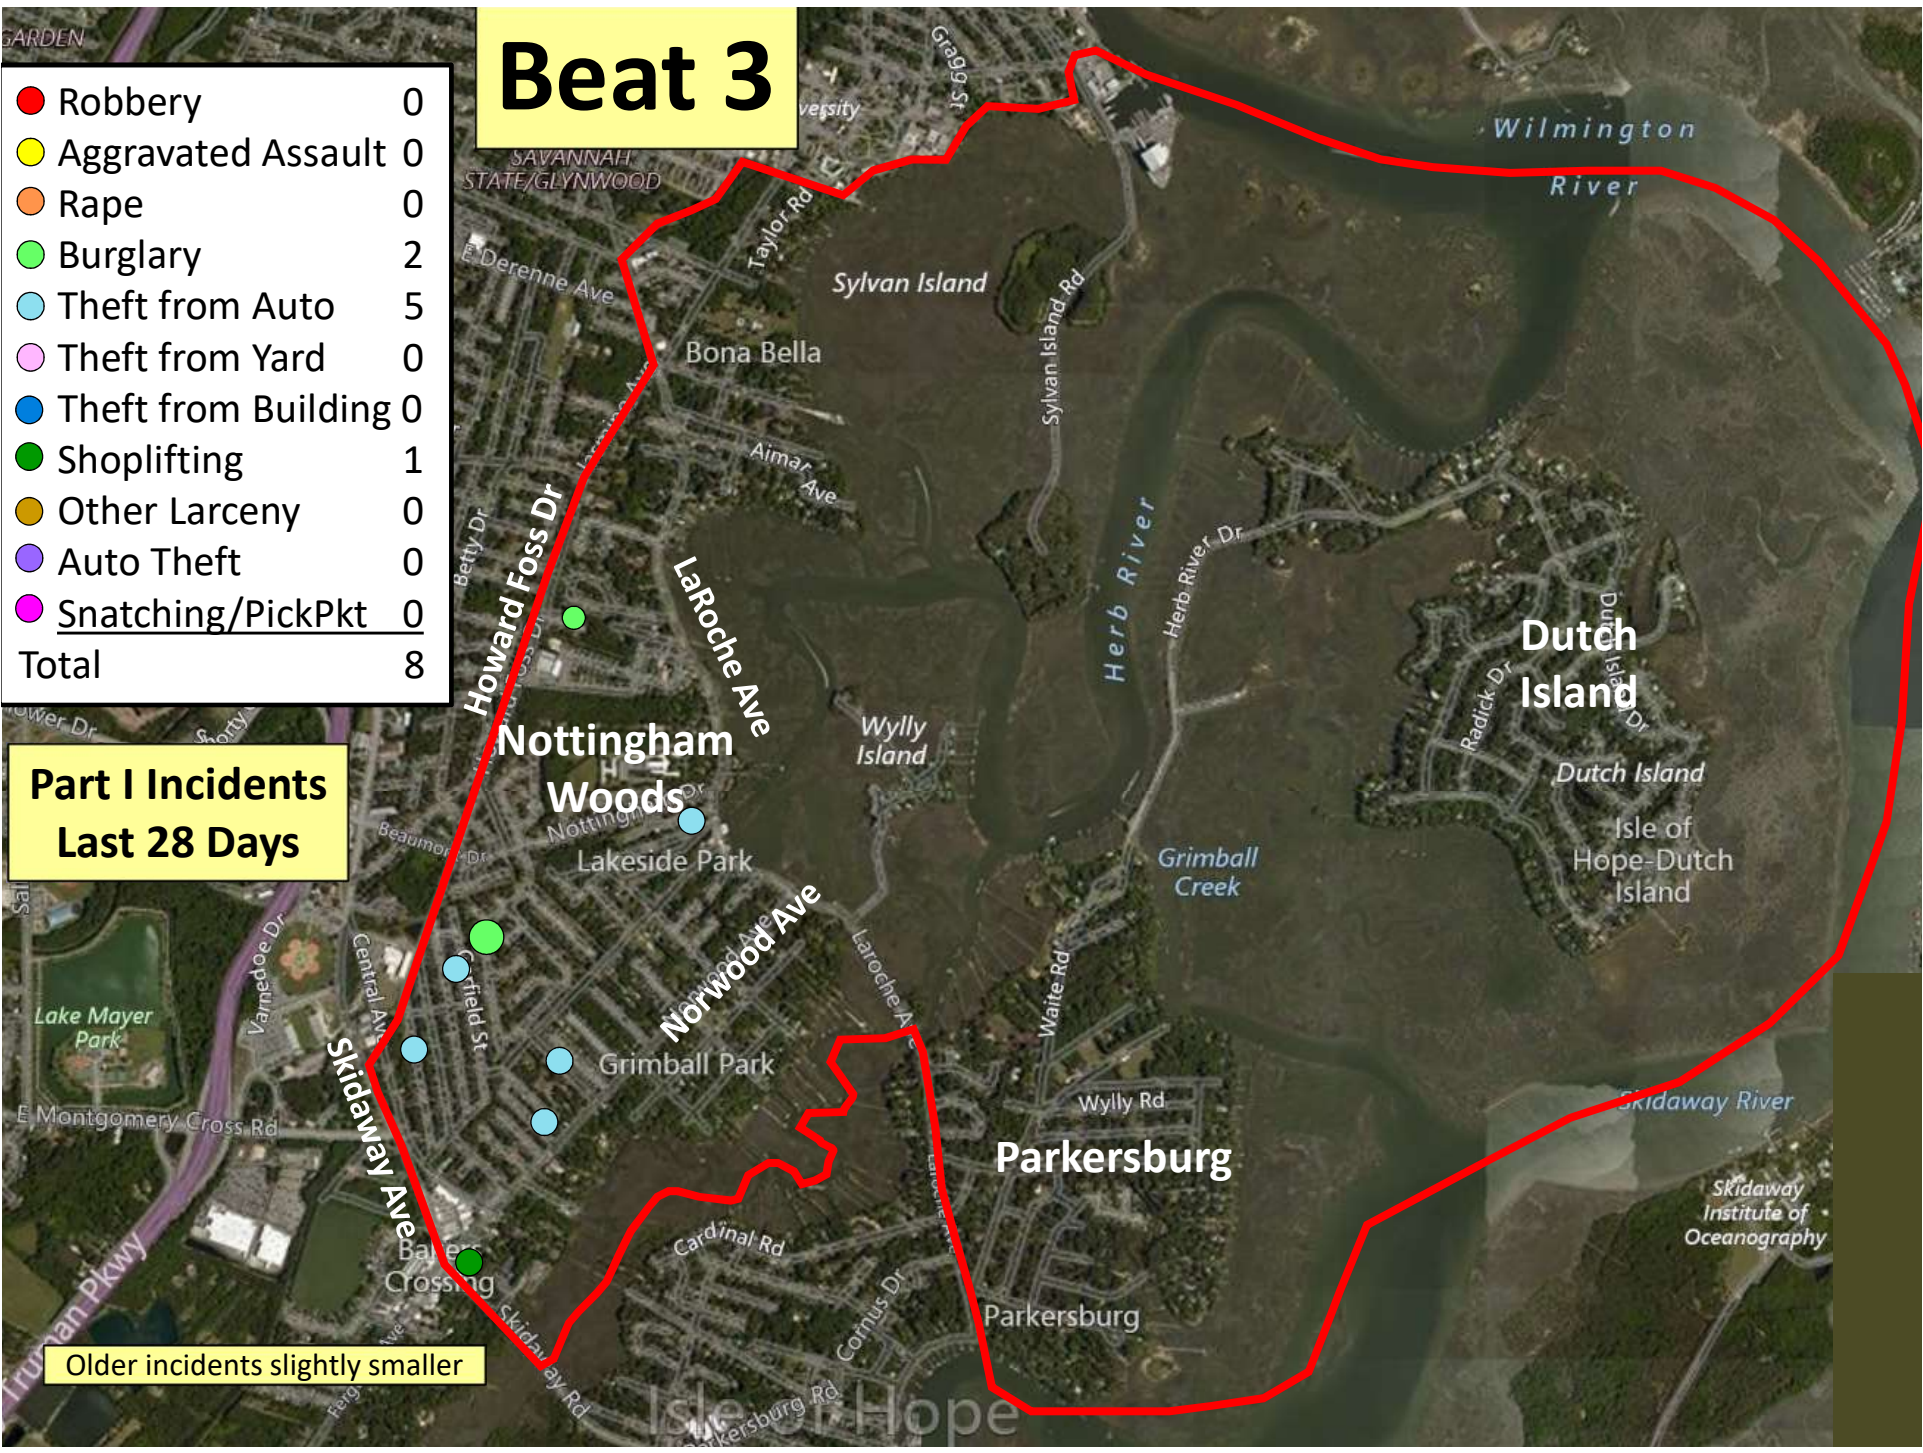

Older incidents slightly smaller

Beat 2

Part I Incidents
Last 28 Days

Older incidents slightly smaller

Beat 3

● Robbery	0
● Aggravated Assault	0
● Rape	0
● Burglary	2
● Theft from Auto	5
● Theft from Yard	0
● Theft from Building	0
● Shoplifting	1
● Other Larceny	0
● Auto Theft	0
● Snatching/PickPkt	0
Total	8

Part I Incidents Last 28 Days

Older incidents slightly smaller

Beat 4

Part I Incidents
Last 28 Days

● Sudden Snatching	0
● Aggravated Assault	0
● Rape	0
● Burglary	0
● Theft from Auto	2
● Theft from Yard	1
● Theft from Building	3
● Shoplifting	5
● Other Larceny	0
● Auto Theft	1
Total	12