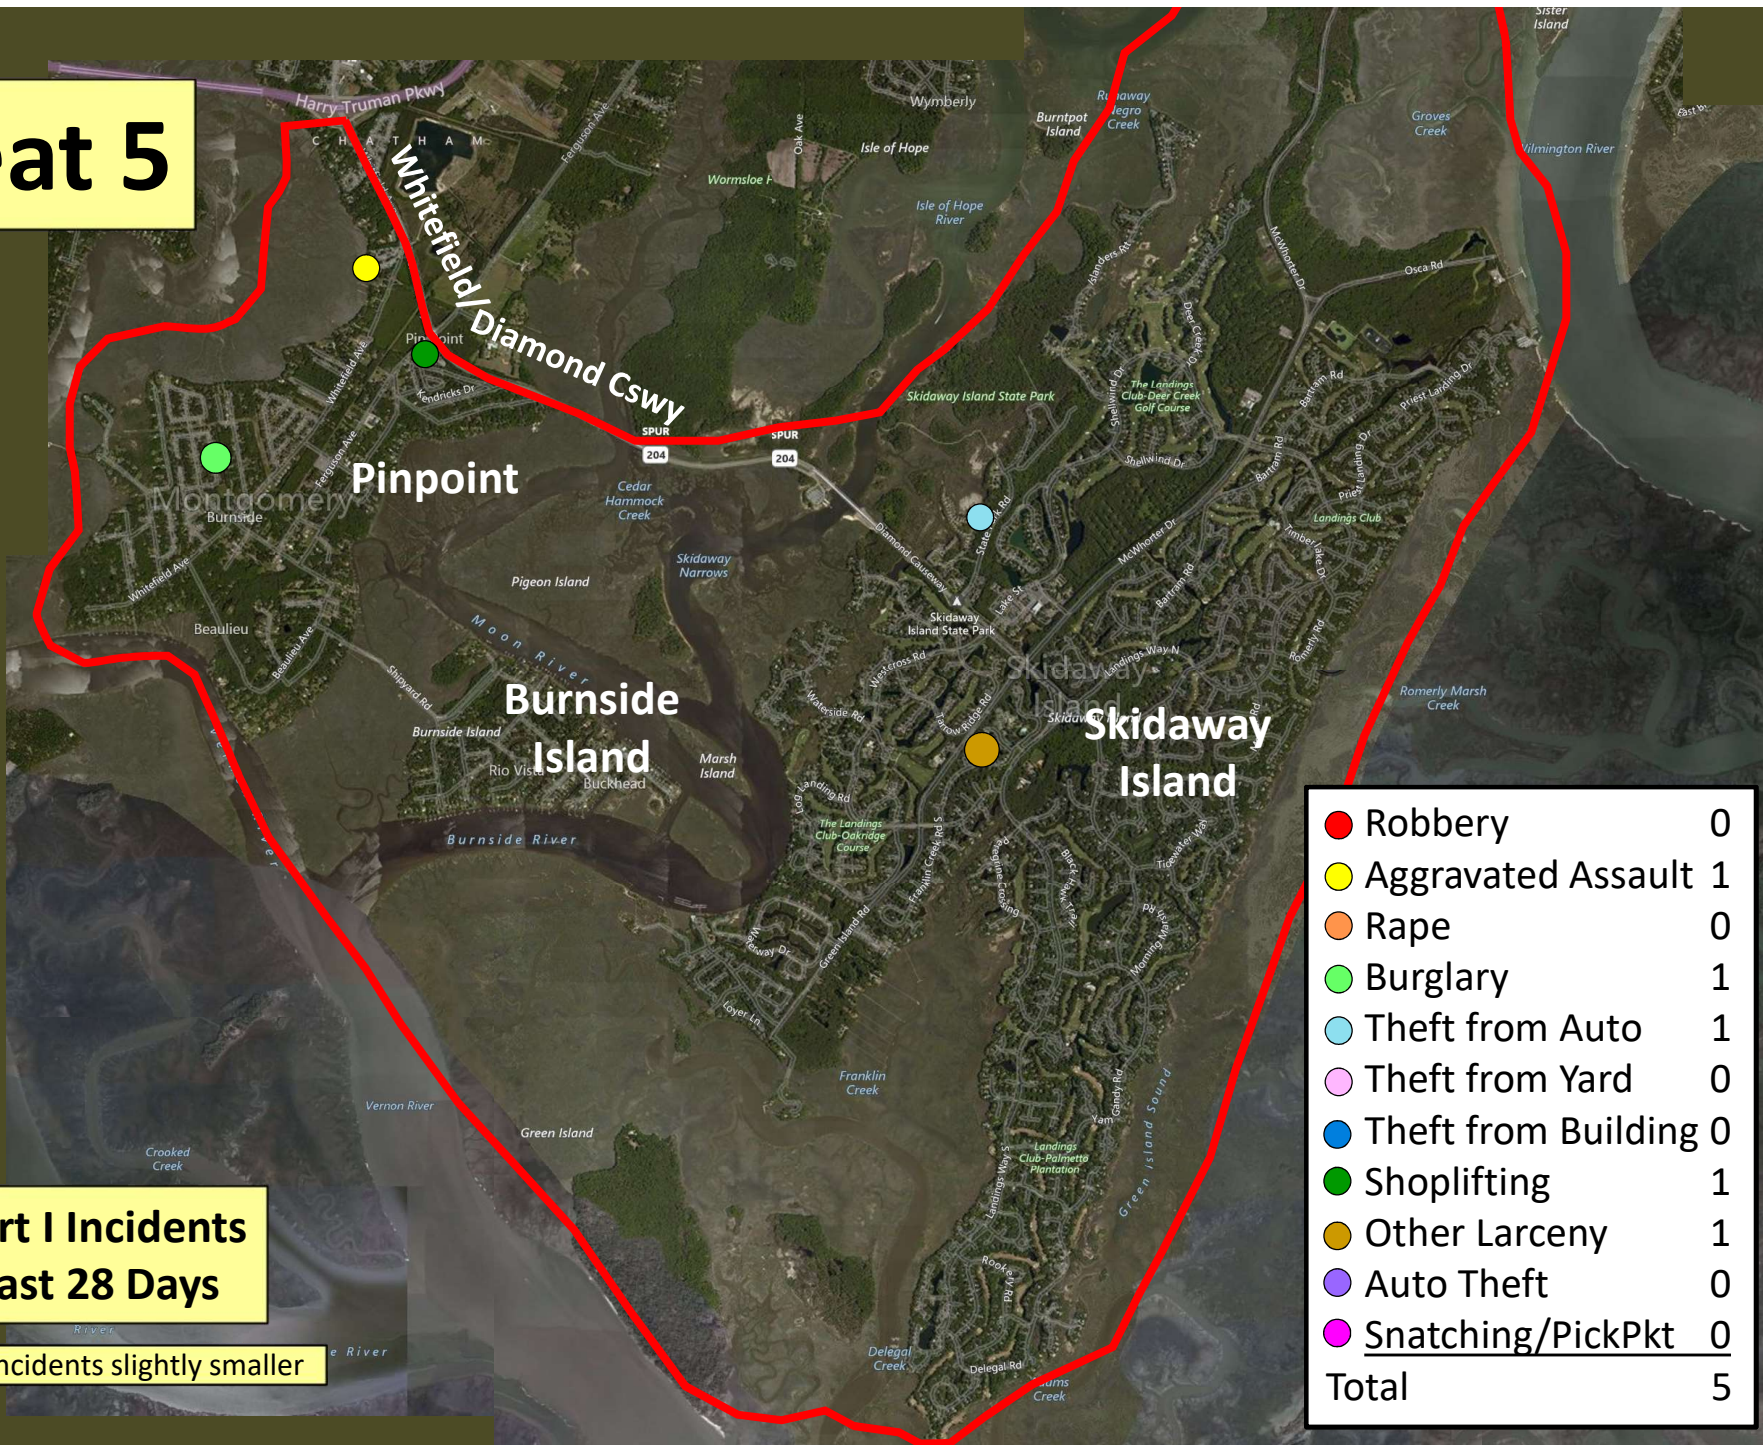

Beat 5

● Robbery	0
● Aggravated Assault	1
● Rape	0
● Burglary	1
● Theft from Auto	1
● Theft from Yard	0
● Theft from Building	0
● Shoplifting	1
● Other Larceny	1
● Auto Theft	0
● Snatching/PickPkt	0
Total	5

**Part I Incidents
Last 28 Days**

Older incidents slightly smaller