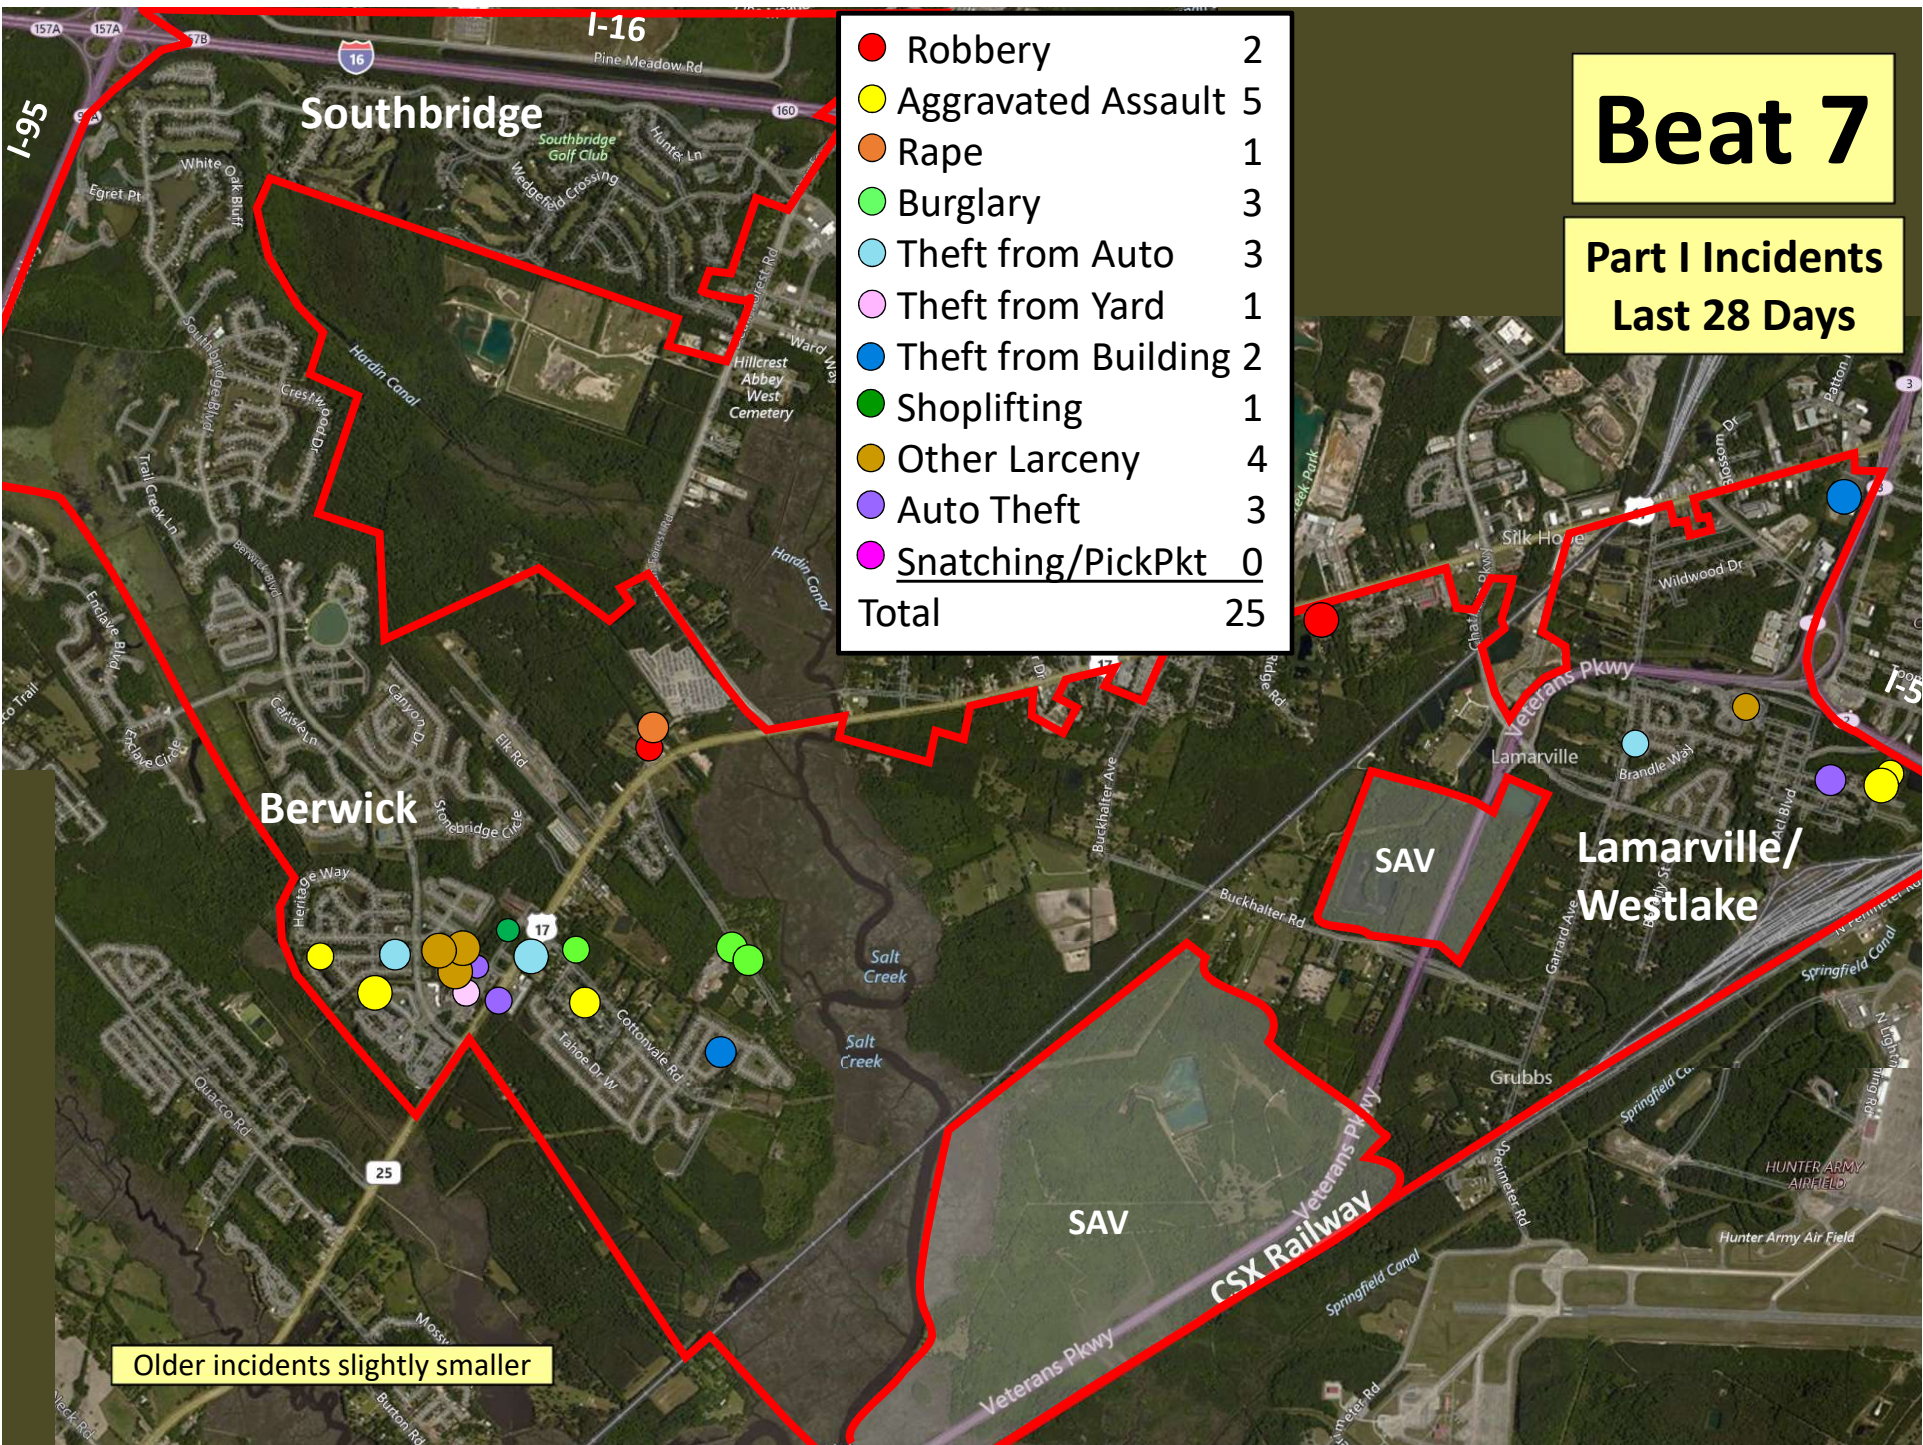

**Part I Incidents
Last 28 Days**

Older incidents slightly smaller

Beat 6

Part I Incidents Last 28 Days

● Robbery	0
● Aggravated Assault	0
● Rape	0
● Burglary	0
● Theft from Auto	1
● Theft from Yard	2
● Theft from Building	0
● Shoplifting	0
● Other Larceny	0
● Auto Theft	0
● Snatching/PickPkt	0
Total	3

Older incidents slightly smaller

Beat 7

Part I Incidents
Last 28 Days

● Robbery	2
● Aggravated Assault	5
● Rape	1
● Burglary	3
● Theft from Auto	3
● Theft from Yard	1
● Theft from Building	2
● Shoplifting	1
● Other Larceny	4
● Auto Theft	3
● Snatching/PickPkt	0
Total	25

Older incidents slightly smaller

● Robbery	0
● Aggravated Assault	1
● Rape	1
● Burglary	8
● Theft from Auto	2
● Theft from Yard	4
● Theft from Bldg	1
● Shoplifting	10
● Other Larceny	1
● Auto Theft	4
● Sudden Snatching	0
Total	32