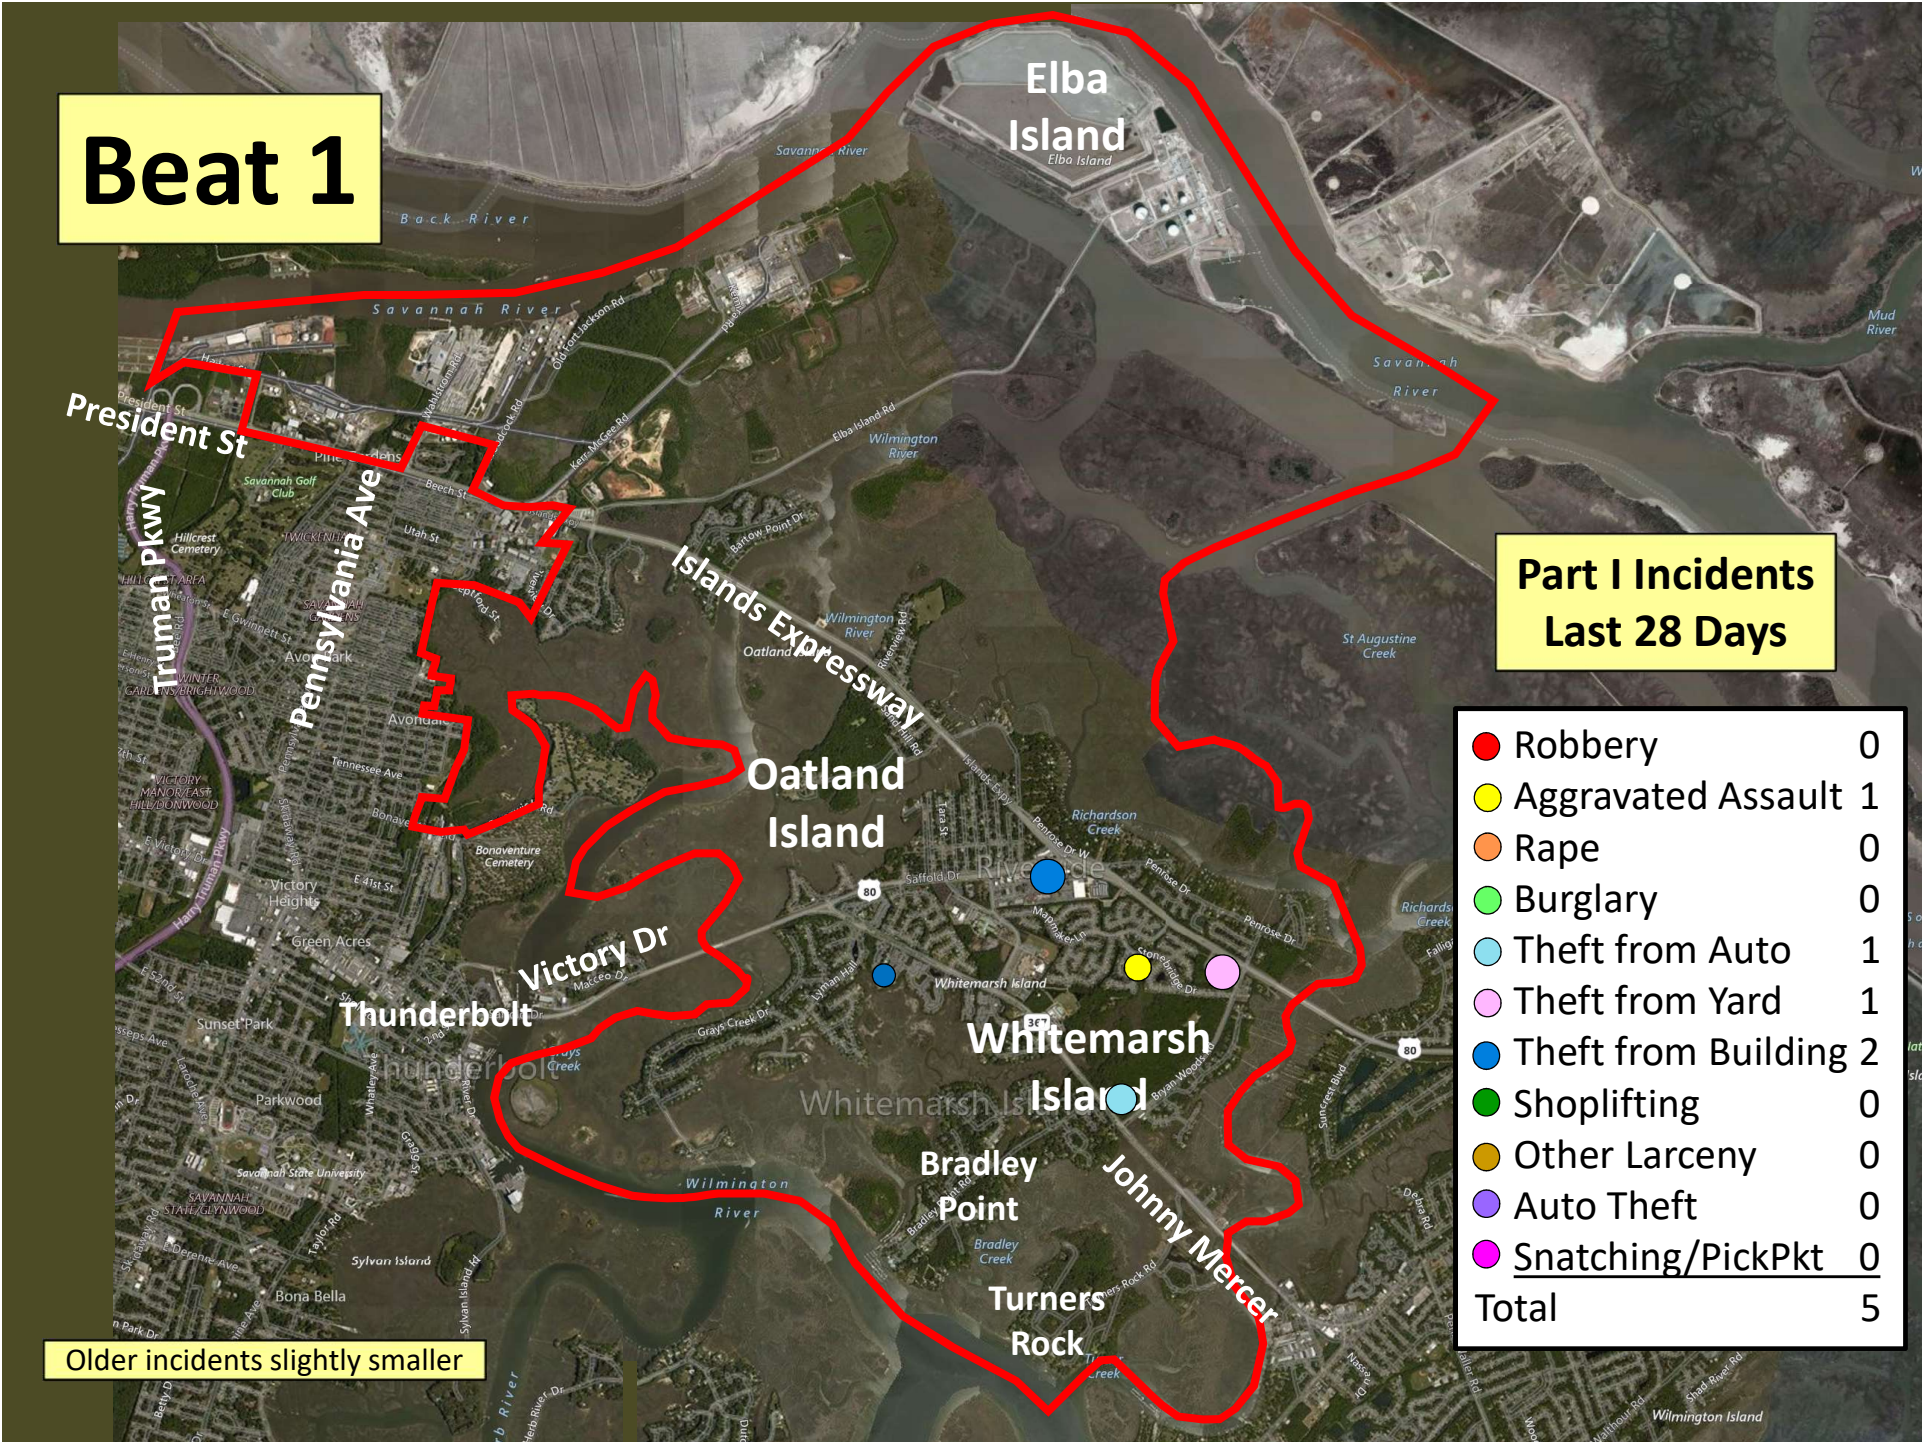

Beat 1

Part I Incidents Last 28 Days

● Robbery	0
● Aggravated Assault	1
● Rape	0
● Burglary	0
● Theft from Auto	1
● Theft from Yard	1
● Theft from Building	2
● Shoplifting	0
● Other Larceny	0
● Auto Theft	0
● Snatching/PickPkt	0
Total	5

Older incidents slightly smaller

Beat 2

Part I Incidents
Last 28 Days

Older incidents slightly smaller

Beat 3

● Robbery	0
● Aggravated Assault	0
● Rape	0
● Burglary	2
● Theft from Auto	5
● Theft from Yard	0
● Theft from Building	0
● Shoplifting	1
● Other Larceny	0
● Auto Theft	0
● Snatching/PickPkt	0
Total	8

Part I Incidents Last 28 Days

Older incidents slightly smaller

Beat 4

Part I Incidents
Last 28 Days

● Sudden Snatching	0
● Aggravated Assault	0
● Rape	0
● Burglary	0
● Theft from Auto	2
● Theft from Yard	1
● Theft from Building	3
● Shoplifting	5
● Other Larceny	0
● Auto Theft	1
Total	12