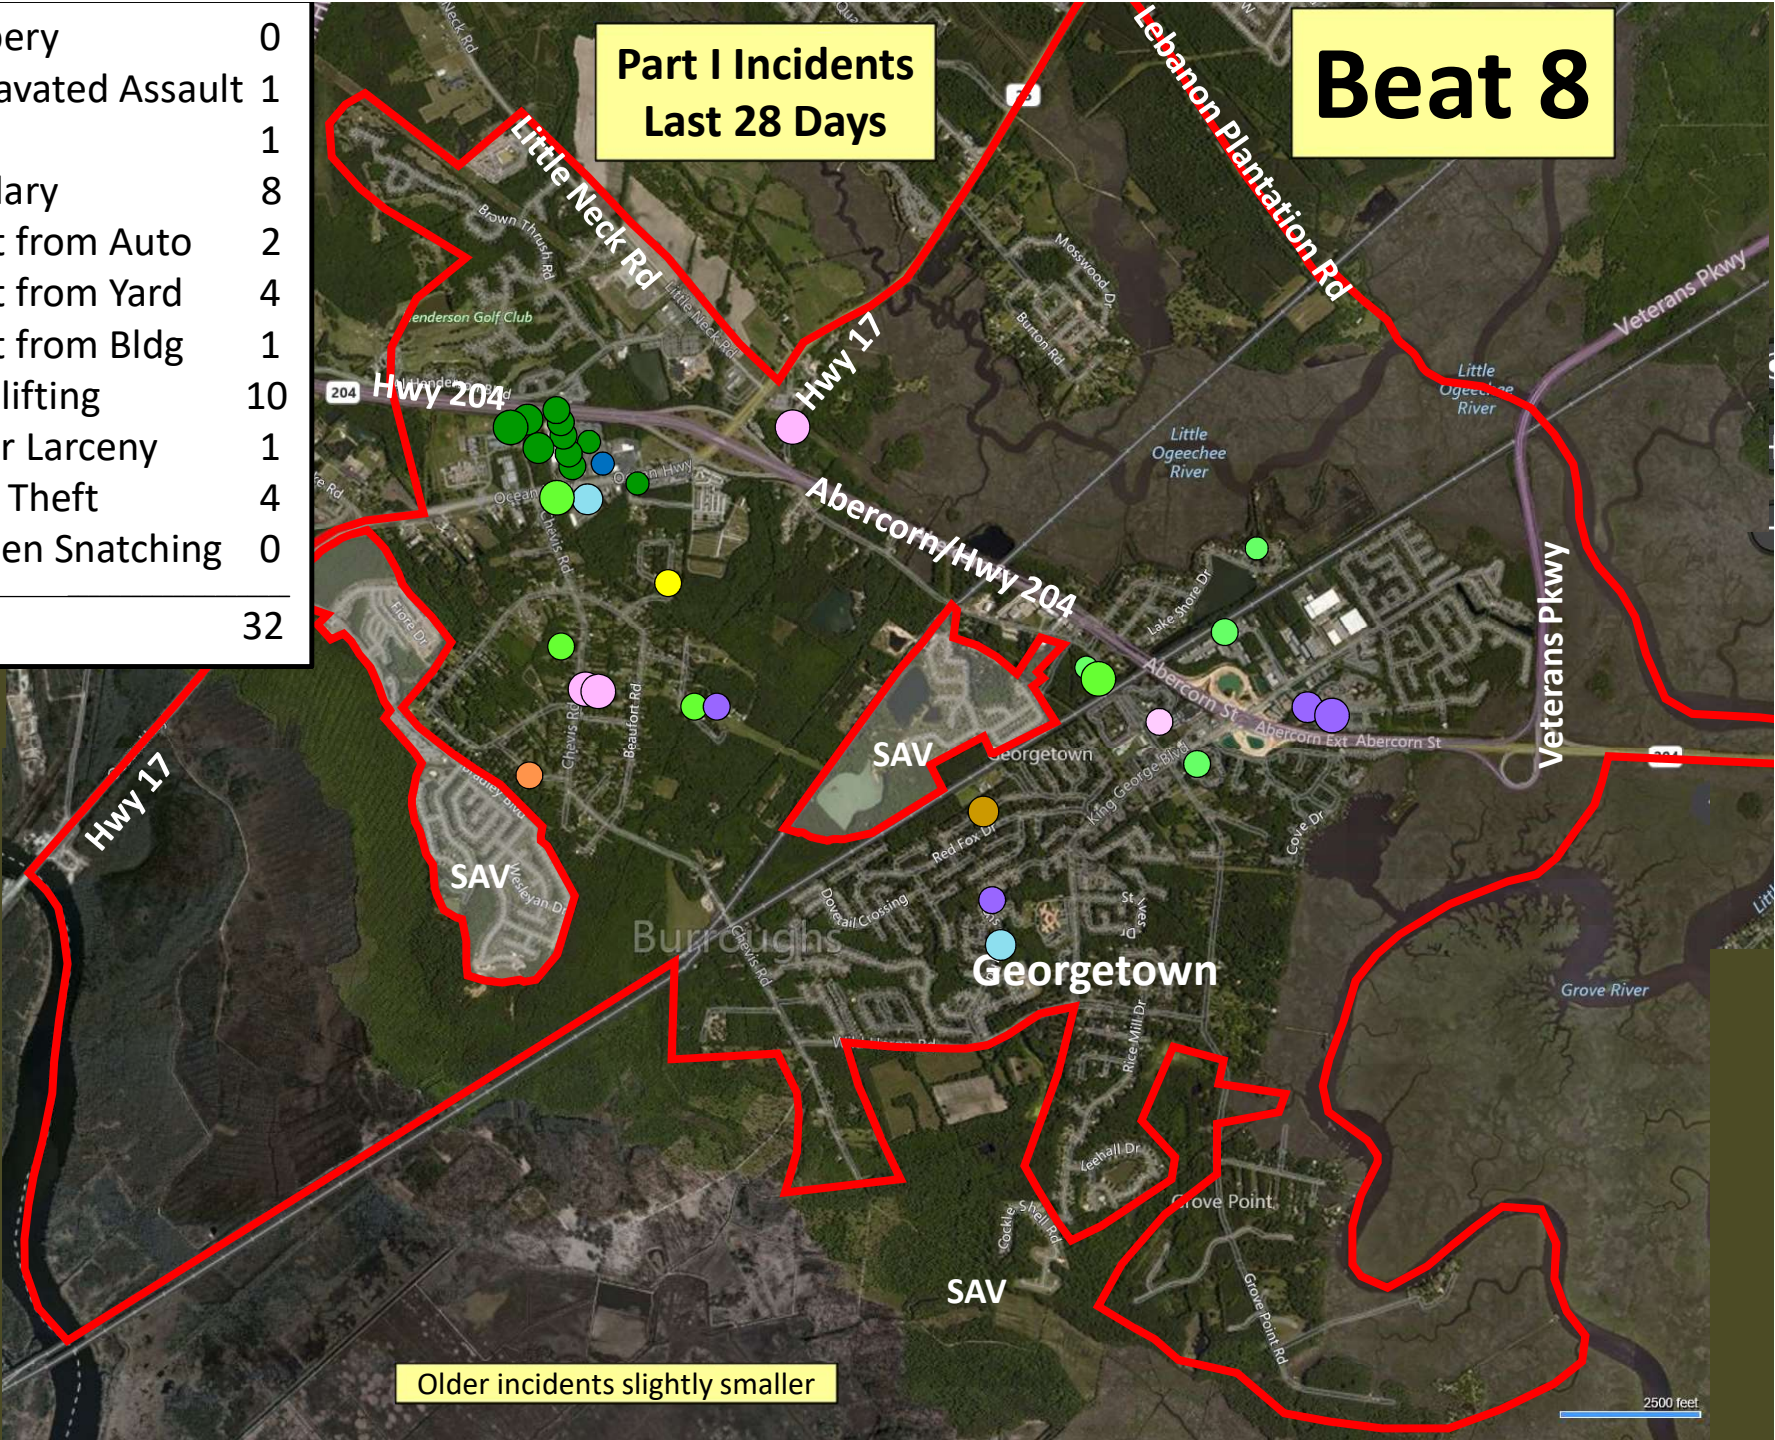

**Part I Incidents
Last 28 Days**

Older incidents slightly smaller

Beat 6

Part I Incidents Last 28 Days

● Robbery	0
● Aggravated Assault	0
● Rape	0
● Burglary	0
● Theft from Auto	1
● Theft from Yard	2
● Theft from Building	0
● Shoplifting	0
● Other Larceny	0
● Auto Theft	0
● Snatching/PickPkt	0
Total	3

Older incidents slightly smaller

Beat 7

Part I Incidents
Last 28 Days

● Robbery	2
● Aggravated Assault	5
● Rape	1
● Burglary	3
● Theft from Auto	3
● Theft from Yard	1
● Theft from Building	2
● Shoplifting	1
● Other Larceny	4
● Auto Theft	3
● Snatching/PickPkt	0
Total	25

Older incidents slightly smaller

● Robbery	0
● Aggravated Assault	1
● Rape	1
● Burglary	8
● Theft from Auto	2
● Theft from Yard	4
● Theft from Bldg	1
● Shoplifting	10
● Other Larceny	1
● Auto Theft	4
● Sudden Snatching	0
Total	32

**Part I Incidents
Last 28 Days**

Beat 8

Older incidents slightly smaller

2500 feet

Beat 9

Part I Incidents
Last 28 Days

● Robbery	0
● Aggravated Assault	7
● Rape	0
● Burglary	1
● Theft from Auto	3
● Theft from Yard	0
● Theft from Building	1
● Shoplifting	0
● Other Larceny	1
● Auto Theft	2
● Snatching/PickPkt	0
Total	15