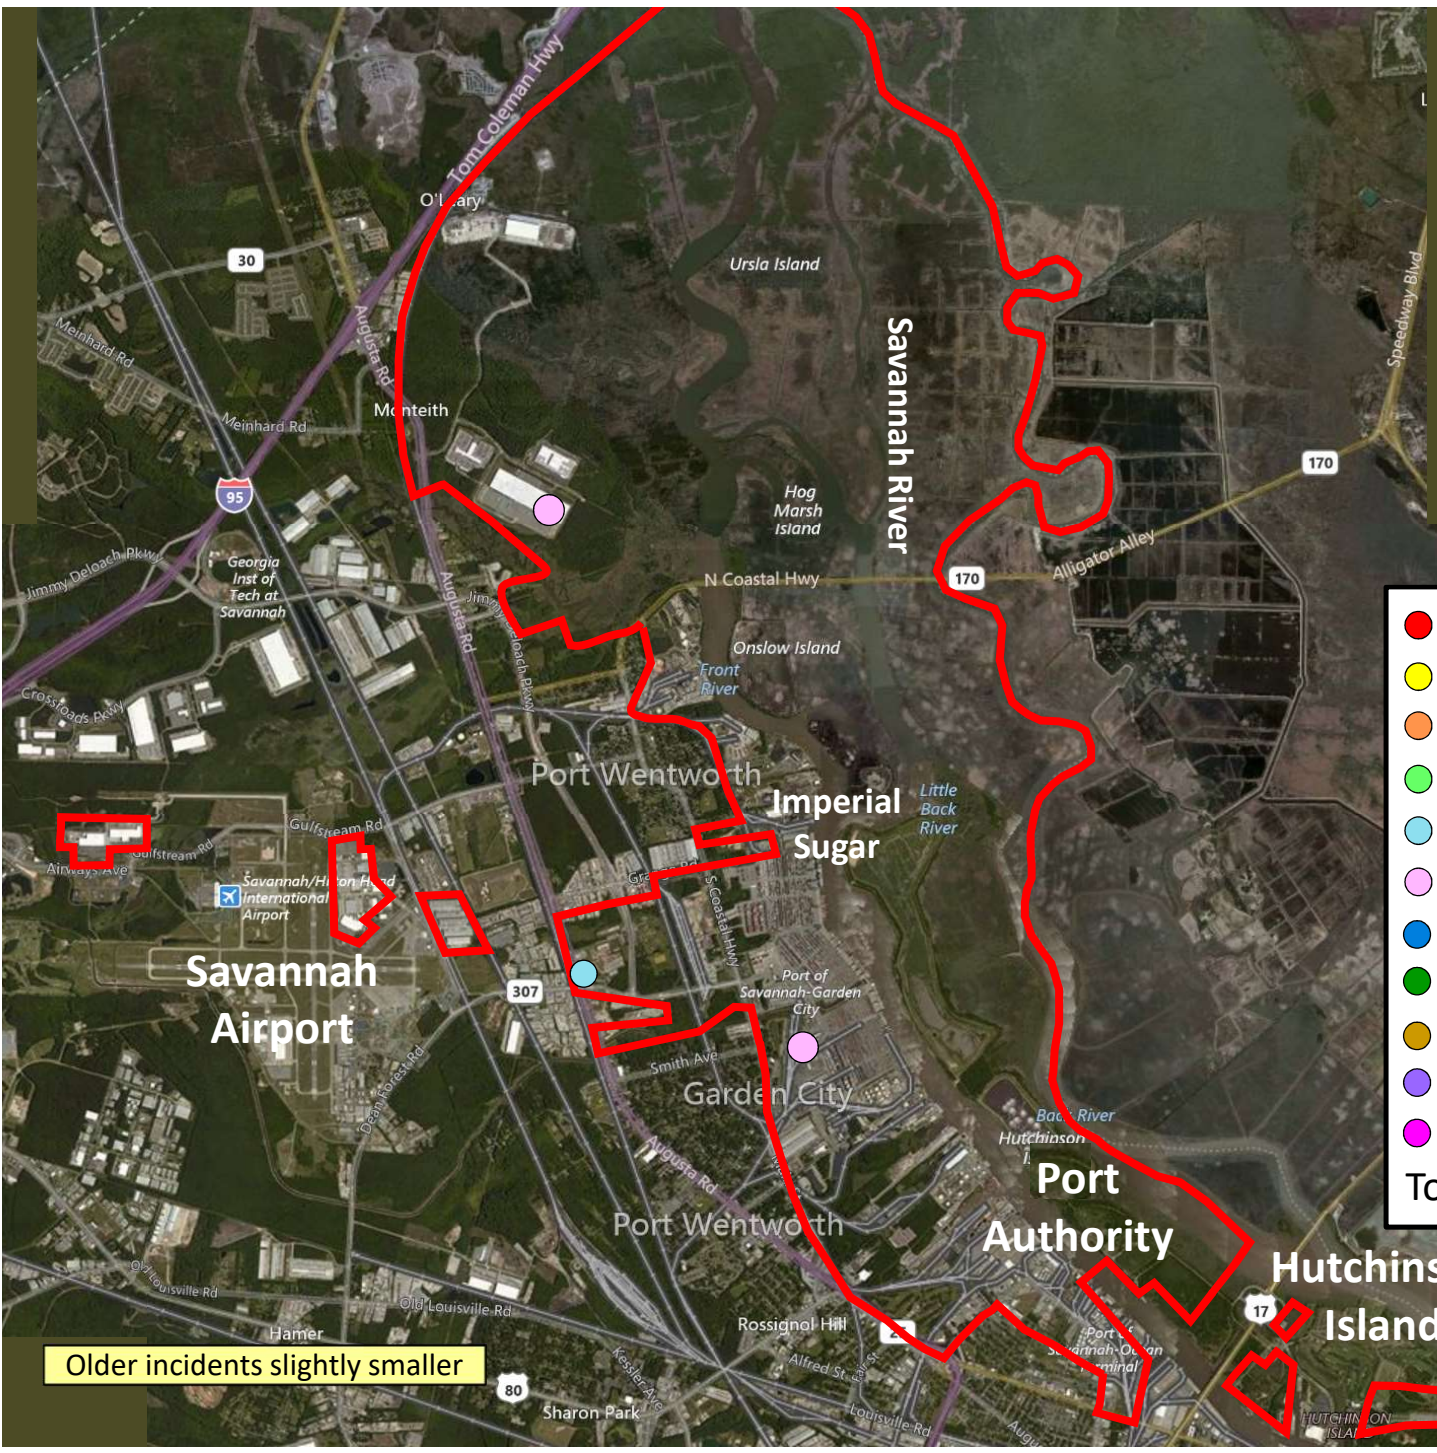

Older incidents slightly smaller

Beat 5

● Robbery	0
● Aggravated Assault	1
● Rape	0
● Burglary	1
● Theft from Auto	1
● Theft from Yard	0
● Theft from Building	0
● Shoplifting	1
● Other Larceny	1
● Auto Theft	0
● Snatching/PickPkt	0
Total	5

**Part I Incidents
Last 28 Days**

Older incidents slightly smaller

Beat 6

Part I Incidents Last 28 Days

● Robbery	0
● Aggravated Assault	0
● Rape	0
● Burglary	0
● Theft from Auto	1
● Theft from Yard	2
● Theft from Building	0
● Shoplifting	0
● Other Larceny	0
● Auto Theft	0
● Snatching/PickPkt	0
Total	3