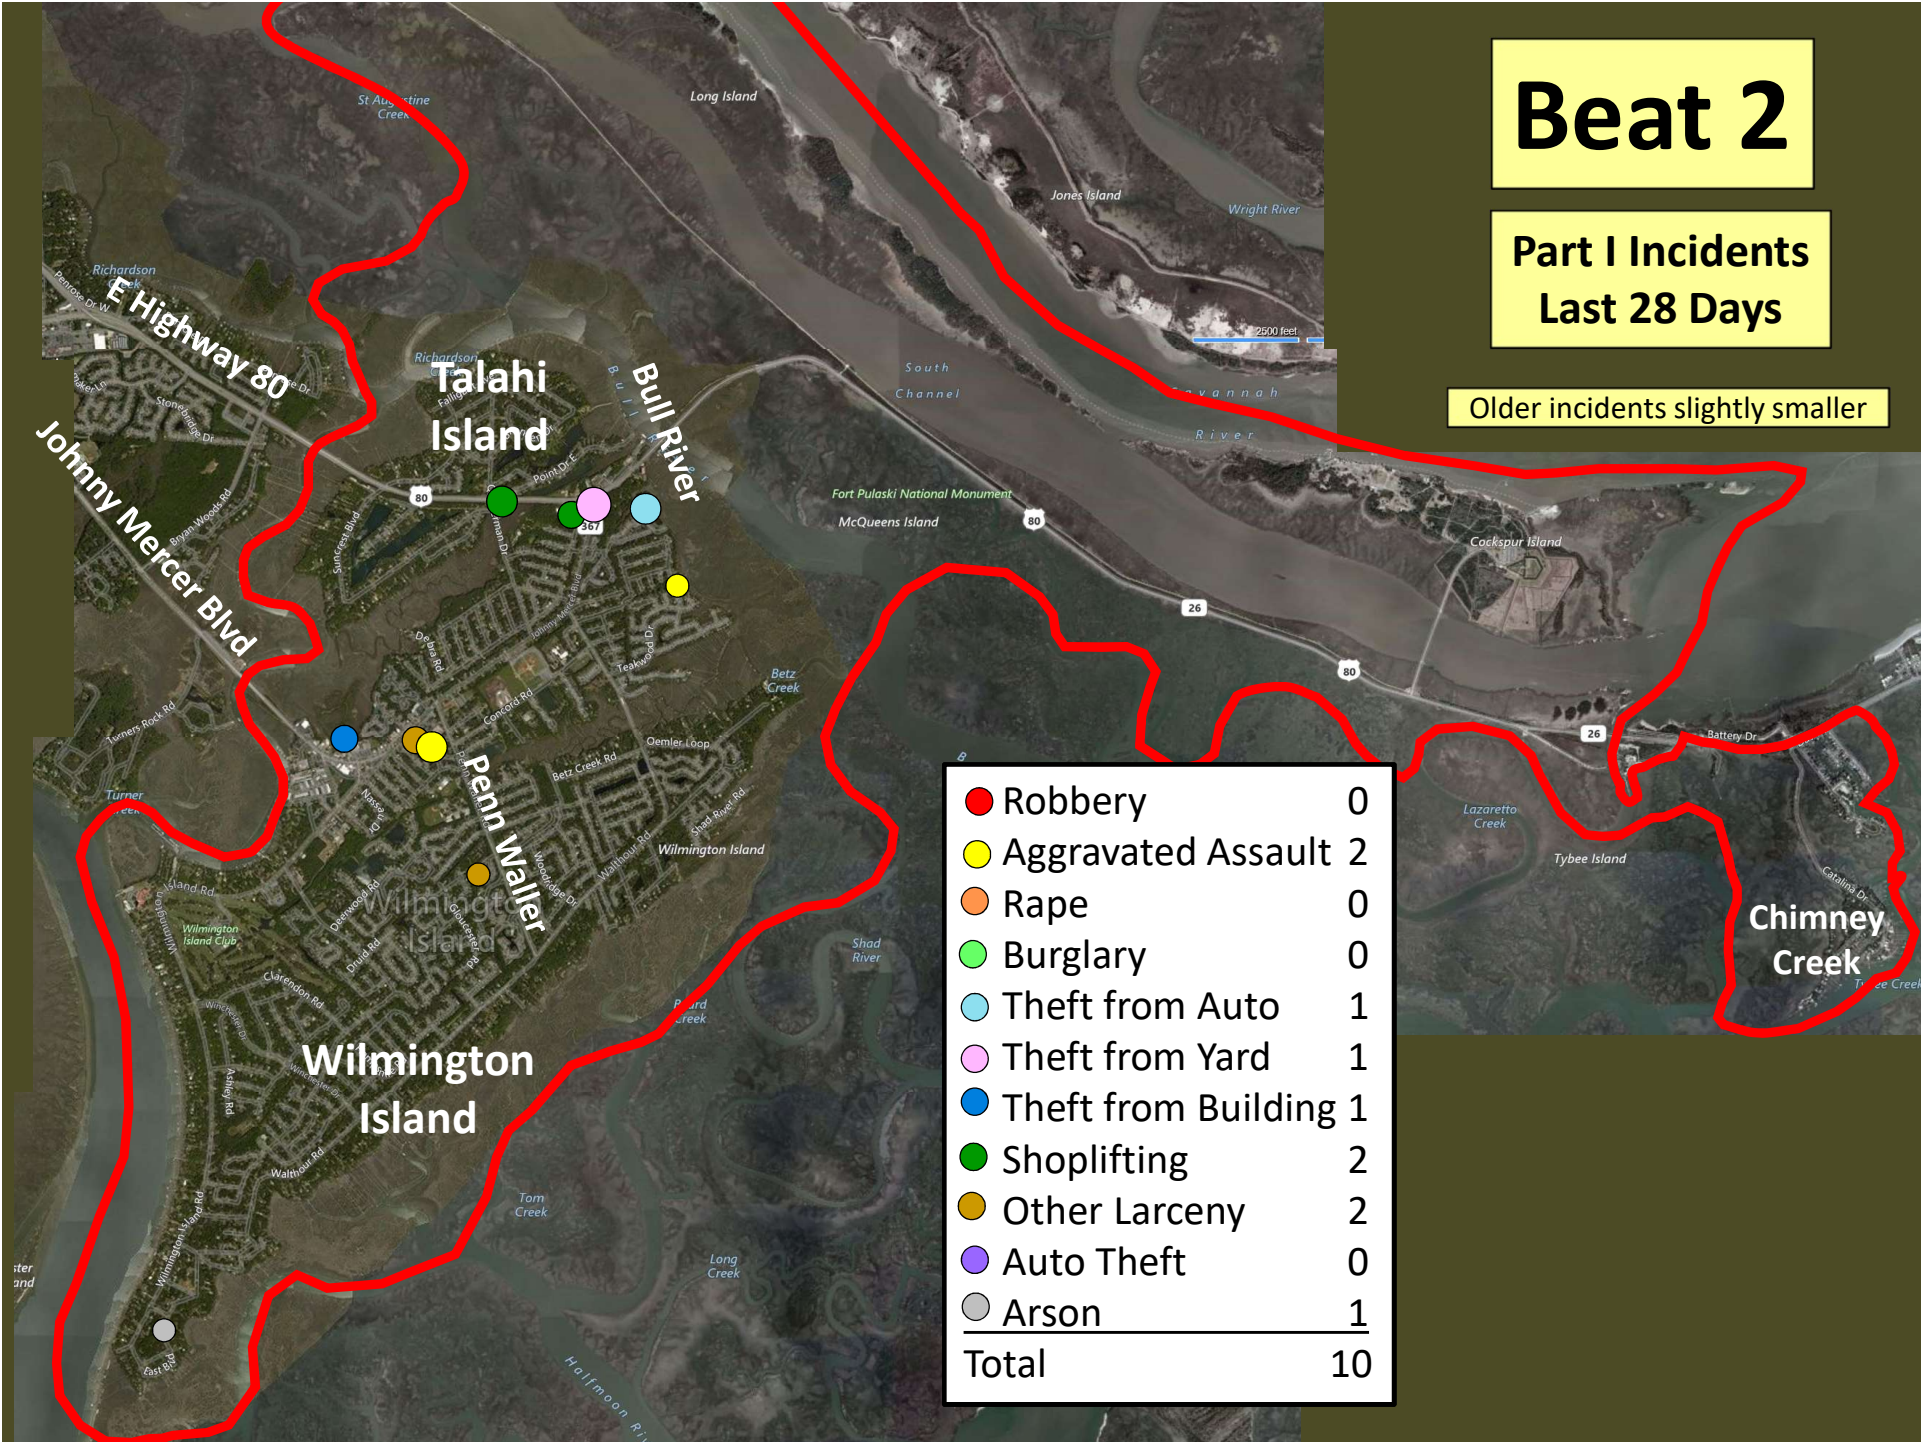

Beat 1

Part I Incidents Last 28 Days

● Robbery	0
● Aggravated Assault	1
● Rape	0
● Burglary	0
● Theft from Auto	1
● Theft from Yard	1
● Theft from Building	2
● Shoplifting	0
● Other Larceny	0
● Auto Theft	0
● Snatching/PickPkt	0
Total	5

Older incidents slightly smaller

Beat 2

Part I Incidents
Last 28 Days

Older incidents slightly smaller

Beat 3

● Robbery	0
● Aggravated Assault	0
● Rape	0
● Burglary	2
● Theft from Auto	5
● Theft from Yard	0
● Theft from Building	0
● Shoplifting	1
● Other Larceny	0
● Auto Theft	0
● Snatching/PickPkt	0
Total	8

Part I Incidents Last 28 Days

Older incidents slightly smaller

Beat 4

Part I Incidents
Last 28 Days

● Sudden Snatching	0
● Aggravated Assault	0
● Rape	0
● Burglary	0
● Theft from Auto	2
● Theft from Yard	1
● Theft from Building	3
● Shoplifting	5
● Other Larceny	0
● Auto Theft	1
Total	12

Older incidents slightly smaller