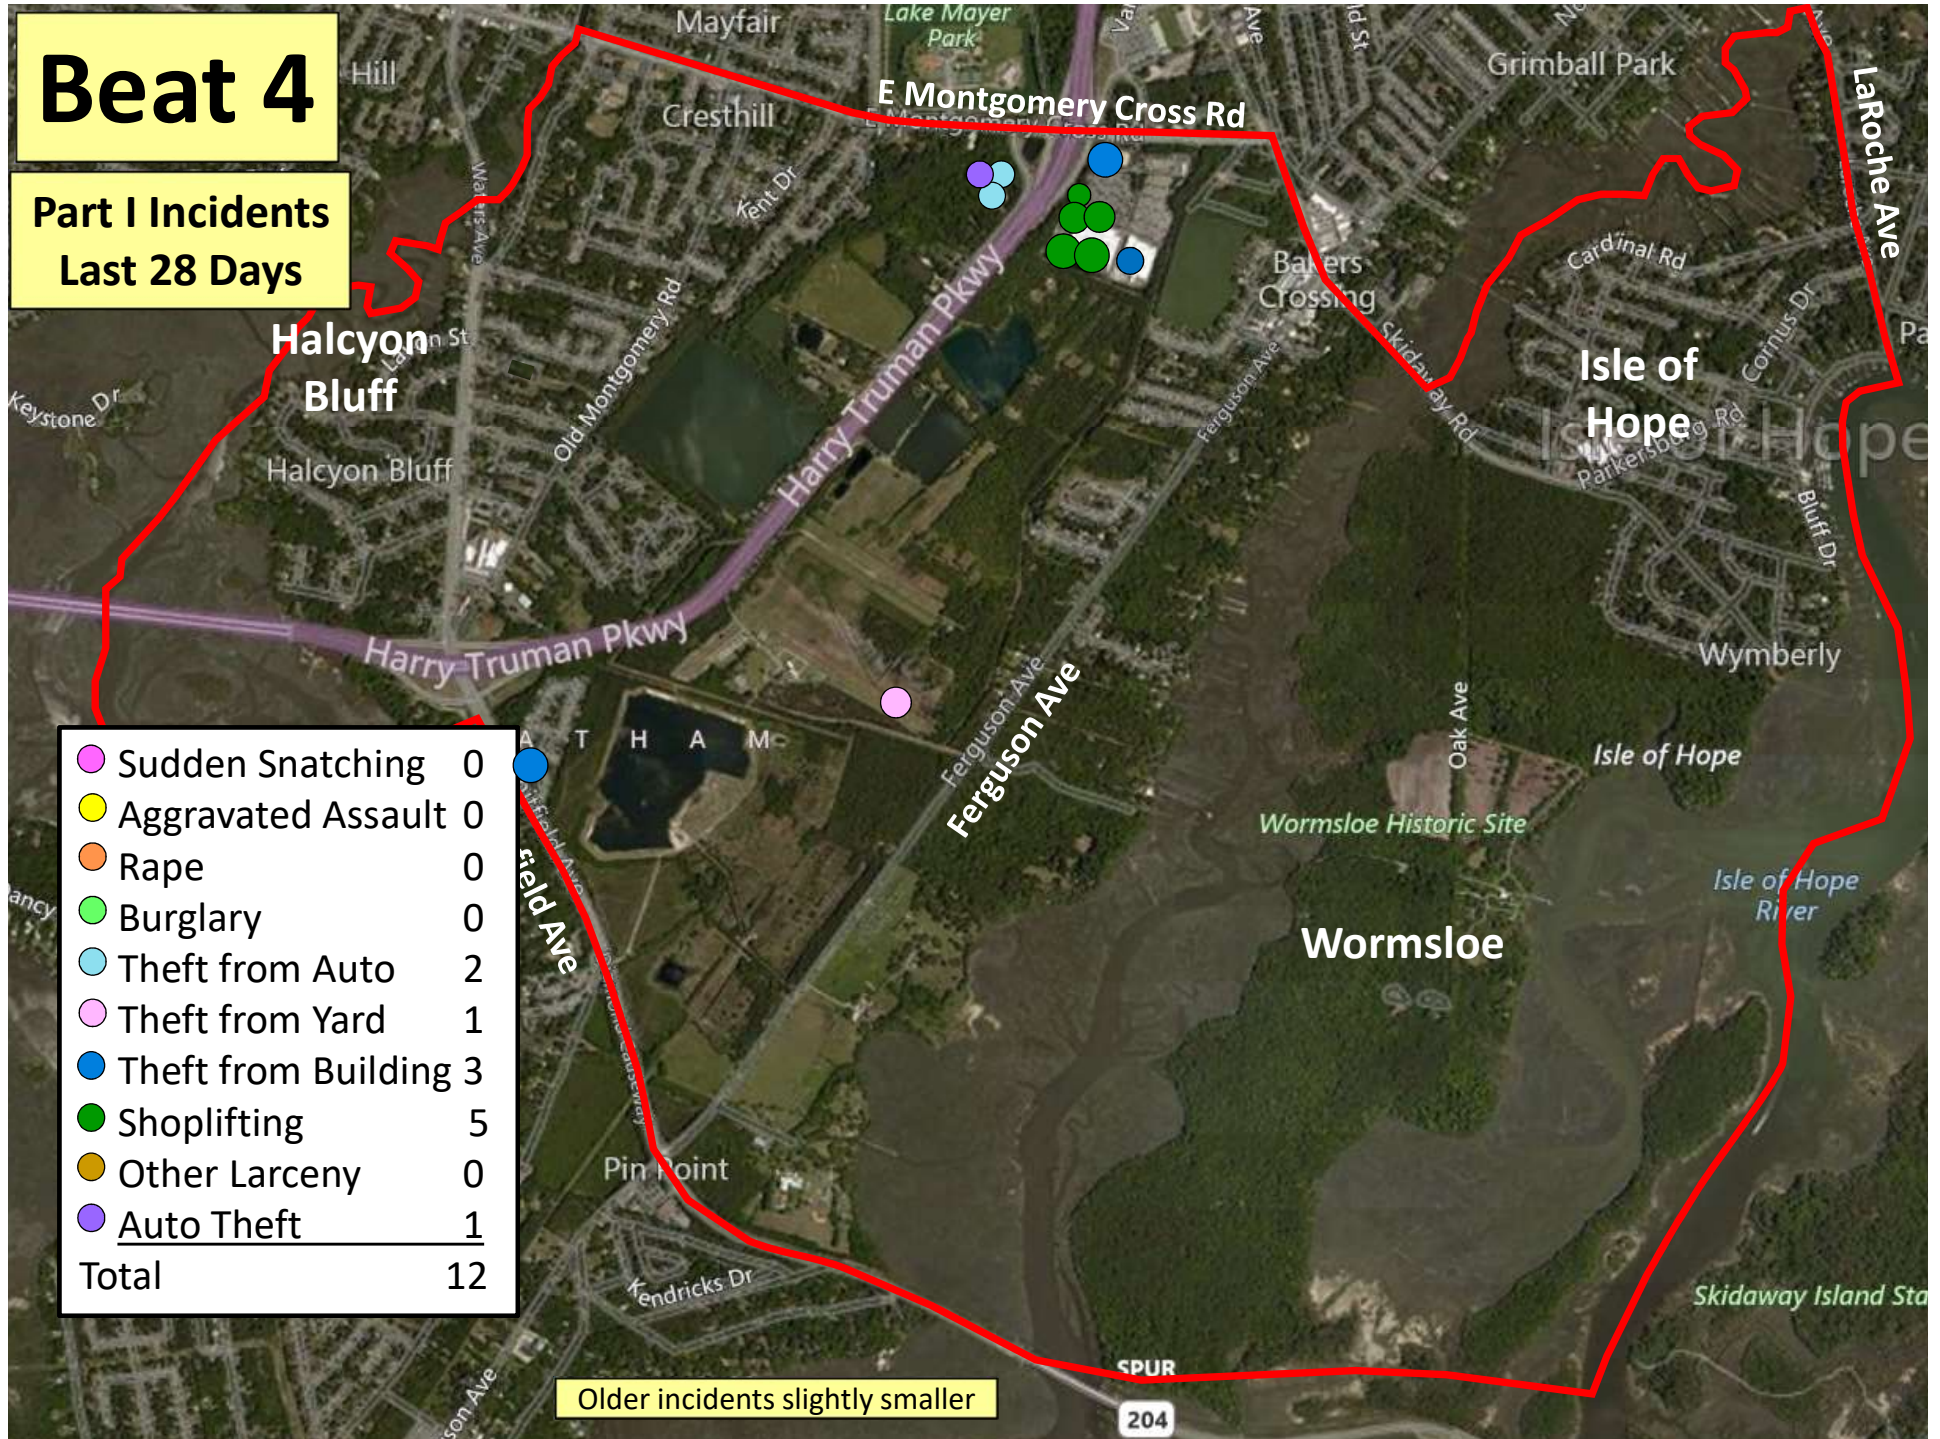

Older incidents slightly smaller

Beat 2

Part I Incidents
Last 28 Days

Older incidents slightly smaller

Beat 3

● Robbery	0
● Aggravated Assault	0
● Rape	0
● Burglary	2
● Theft from Auto	5
● Theft from Yard	0
● Theft from Building	0
● Shoplifting	1
● Other Larceny	0
● Auto Theft	0
● Snatching/PickPkt	0
Total	8

Part I Incidents Last 28 Days

Older incidents slightly smaller

Beat 4

Part I Incidents
Last 28 Days

● Sudden Snatching	0
● Aggravated Assault	0
● Rape	0
● Burglary	0
● Theft from Auto	2
● Theft from Yard	1
● Theft from Building	3
● Shoplifting	5
● Other Larceny	0
● Auto Theft	1
Total	12