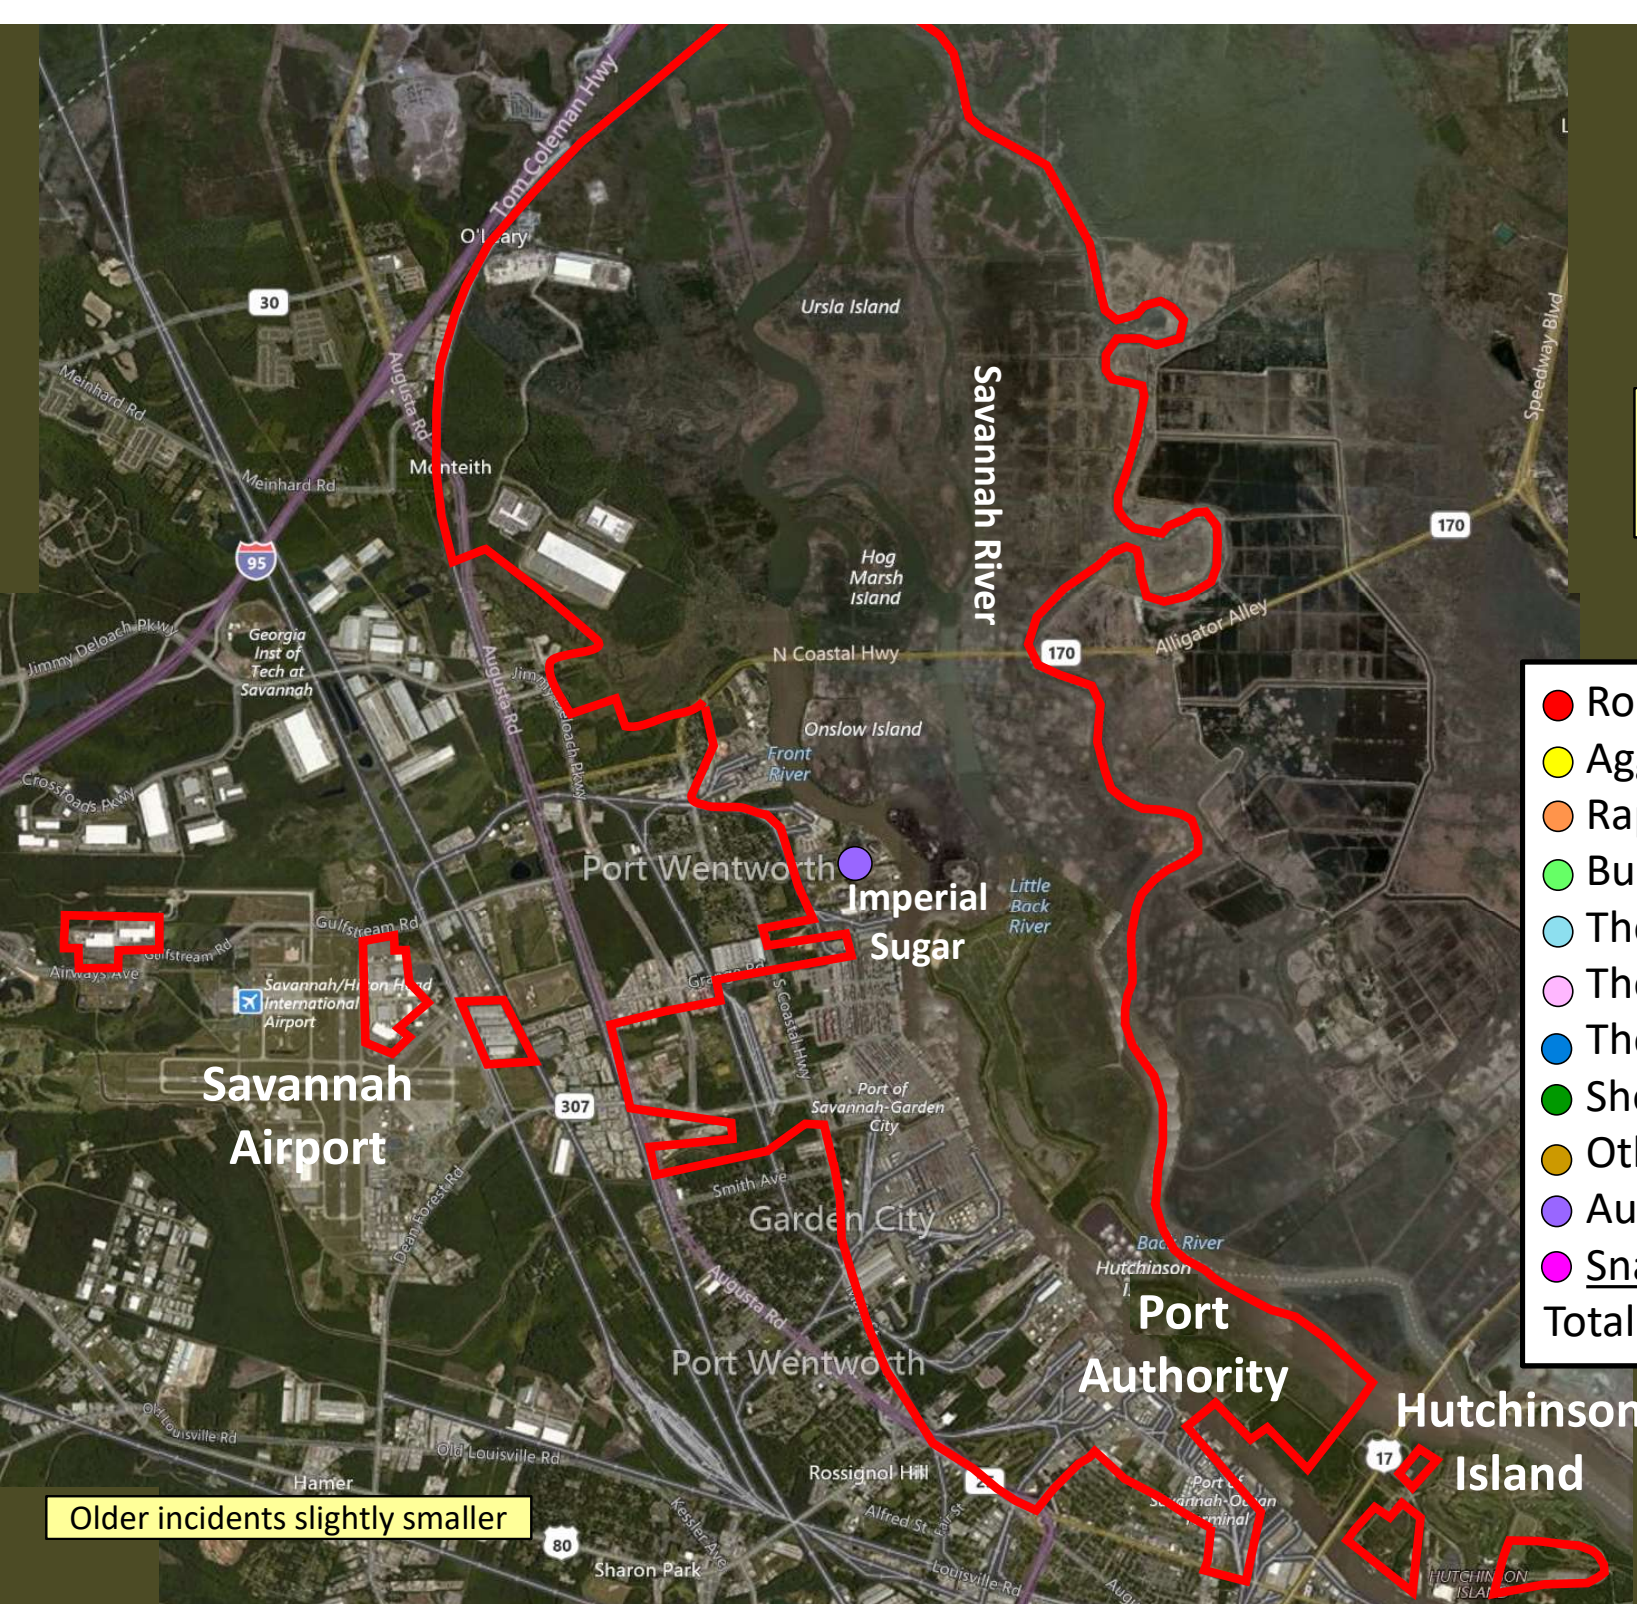

Beat 6

Part I Incidents
Last 28 Days

● Robbery	0
● Aggravated Assault	0
● Rape	0
● Burglary	0
● Theft from Auto	0
● Theft from Yard	0
● Theft from Building	0
● Shoplifting	0
● Other Larceny	0
● Auto Theft	1
● Snatching/PickPkt	0
Total	1

Older incidents slightly smaller