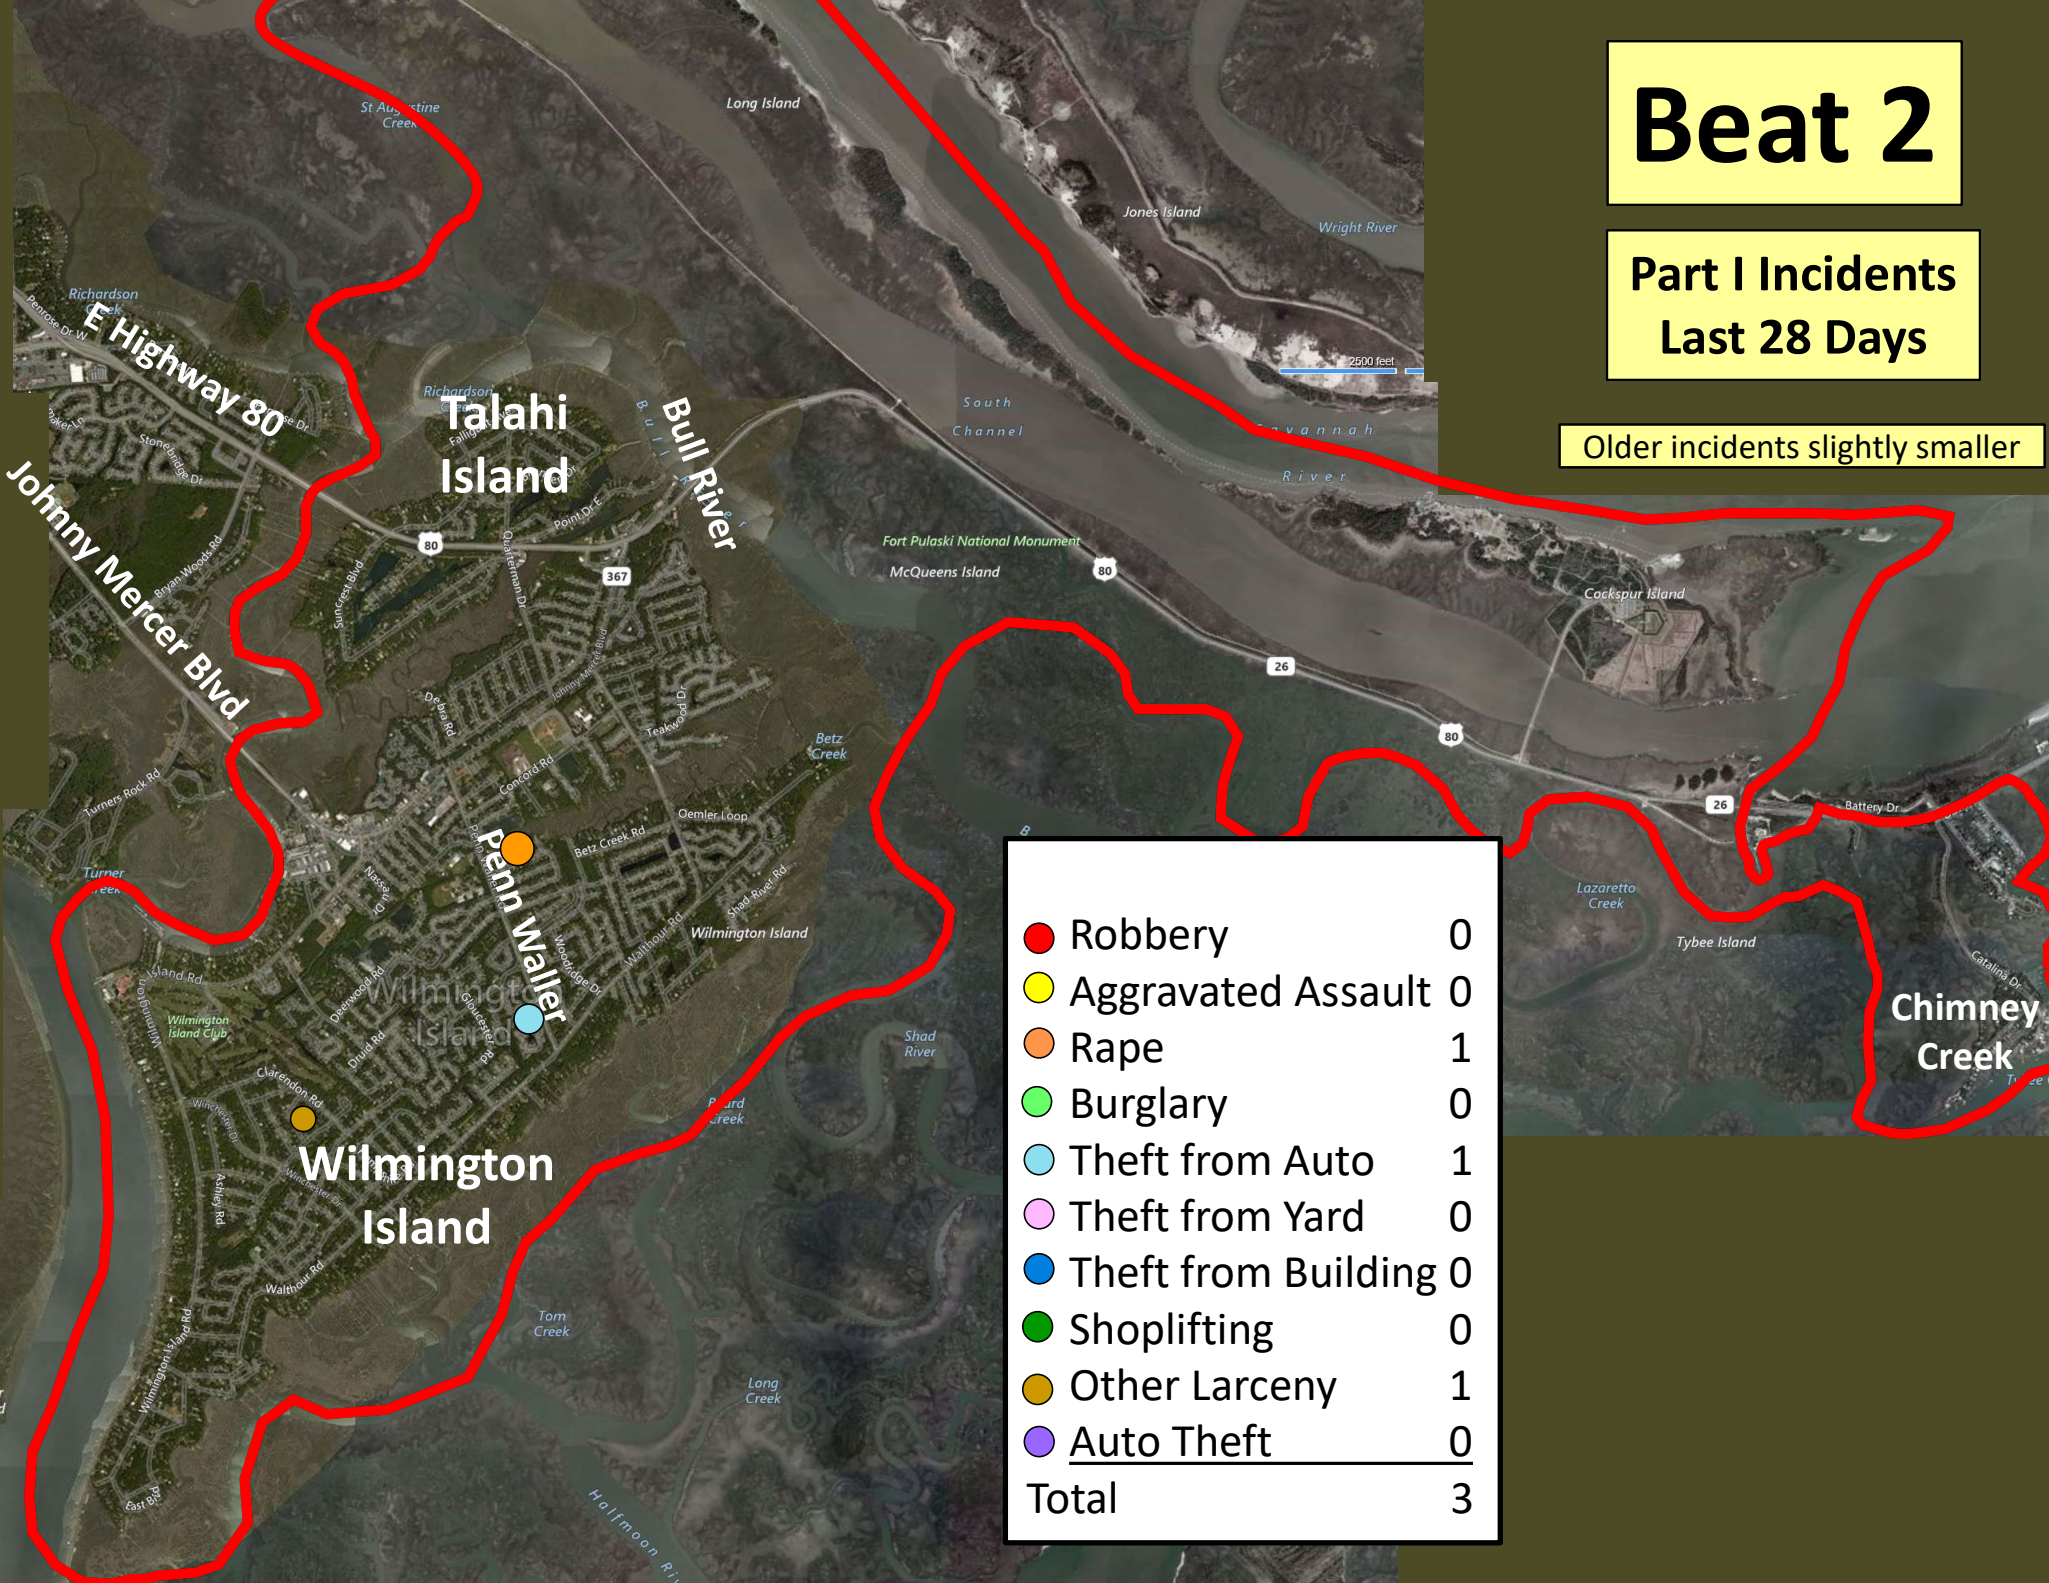

Beat 1

Part I Incidents Last 28 Days

● Robbery	0
● Aggravated Assault	0
● Rape	0
● Burglary	0
● Theft from Auto	2
● Theft from Yard	0
● Theft from Building	2
● Shoplifting	1
● Other Larceny	0
● Auto Theft	0
● Snatching/PickPkt	0
Total	5

Older incidents slightly smaller

Beat 2

Part I Incidents
Last 28 Days

Older incidents slightly smaller

● Robbery	0
● Aggravated Assault	0
● Rape	1
● Burglary	0
● Theft from Auto	1
● Theft from Yard	0
● Theft from Building	0
● Shoplifting	0
● Other Larceny	1
● <u>Auto Theft</u>	0
Total	3

Older incidents slightly smaller

Beat 5

Pinpoint

Burnside Island

Skidaway Island

Part I Incidents
Last 28 Days

Older incidents slightly smaller

● Robbery	1
● Aggravated Assault	1
● Rape	0
● Burglary	1
● Theft from Auto	0
● Theft from Yard	4
● Theft from Building	1
● Shoplifting	1
● Other Larceny	1
● Auto Theft	1
● Snatching/PickPkt	0
Total	11

Older incidents slightly smaller

2500 feet

Beat 9

Part I Incidents
Last 28 Days

Arson	2
Robbery	0
Aggravated Assault	2
Rape	0
Burglary	4
Theft from Auto	6
Theft from Yard	1
Theft from Building	1
Shoplifting	0
Other Larceny	0
Auto Theft	1
Snatching/PickPkt	0
Total	16