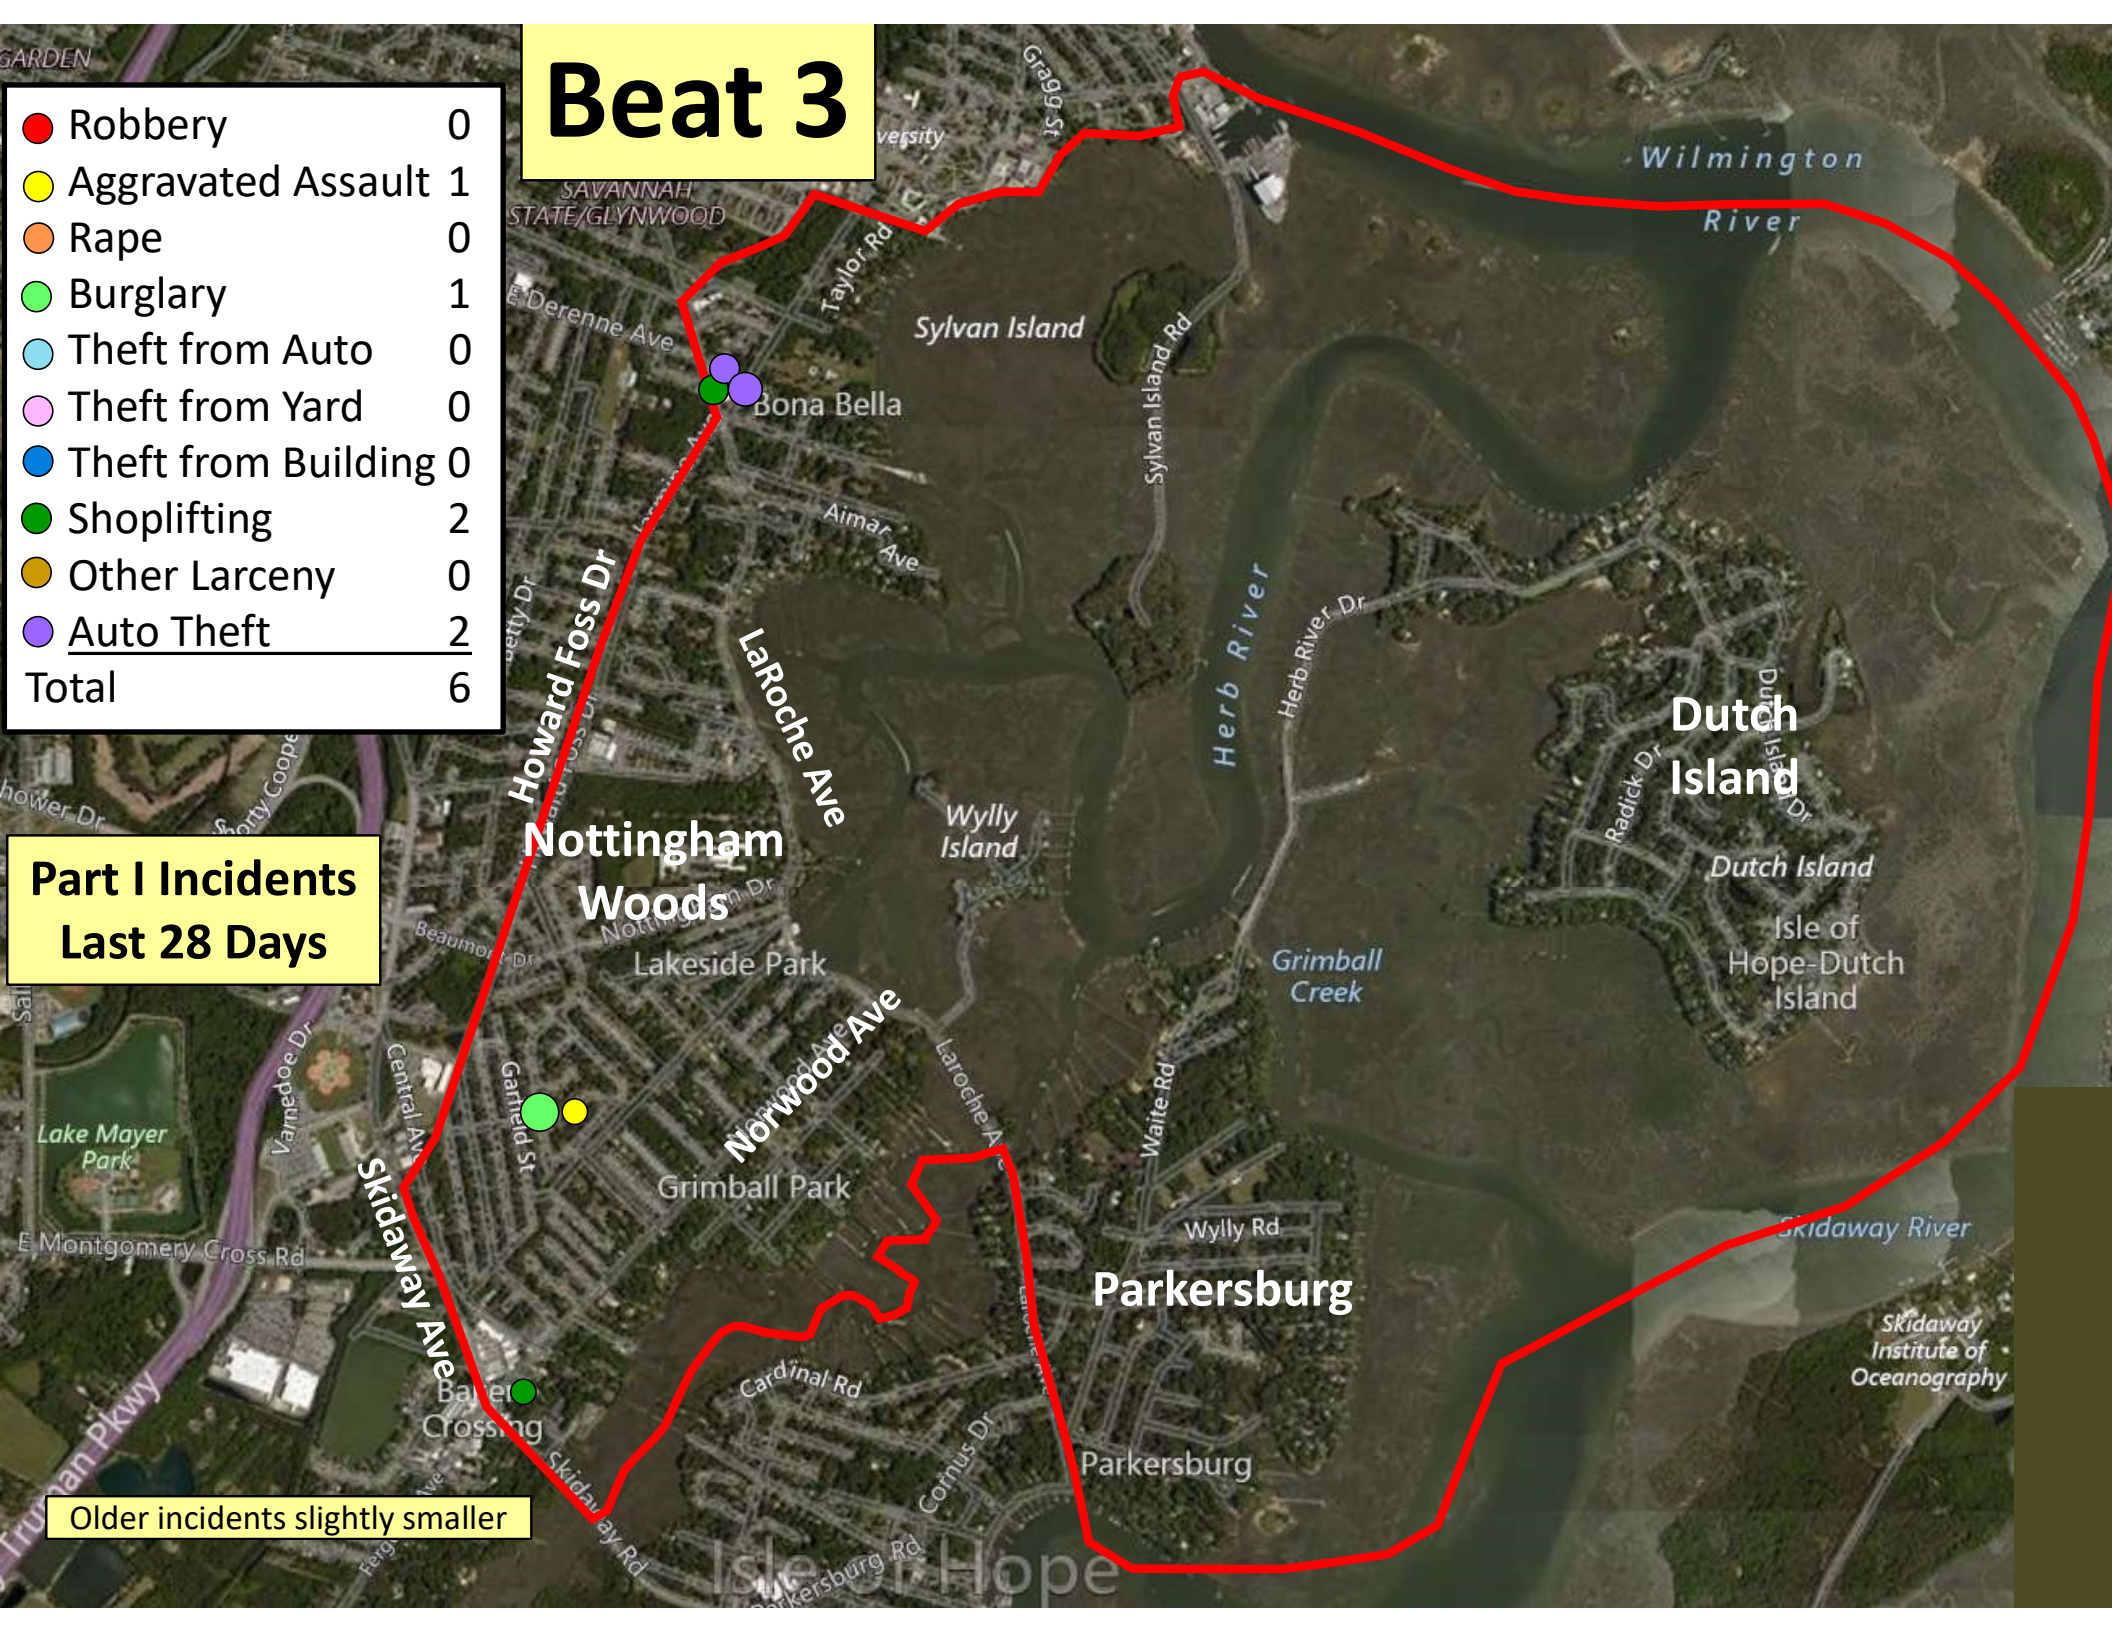

Beat 3

● Robbery	0
● Aggravated Assault	1
● Rape	0
● Burglary	1
● Theft from Auto	0
● Theft from Yard	0
● Theft from Building	0
● Shoplifting	2
● Other Larceny	0
● Auto Theft	2
Total	6

Part I Incidents Last 28 Days

Older incidents slightly smaller