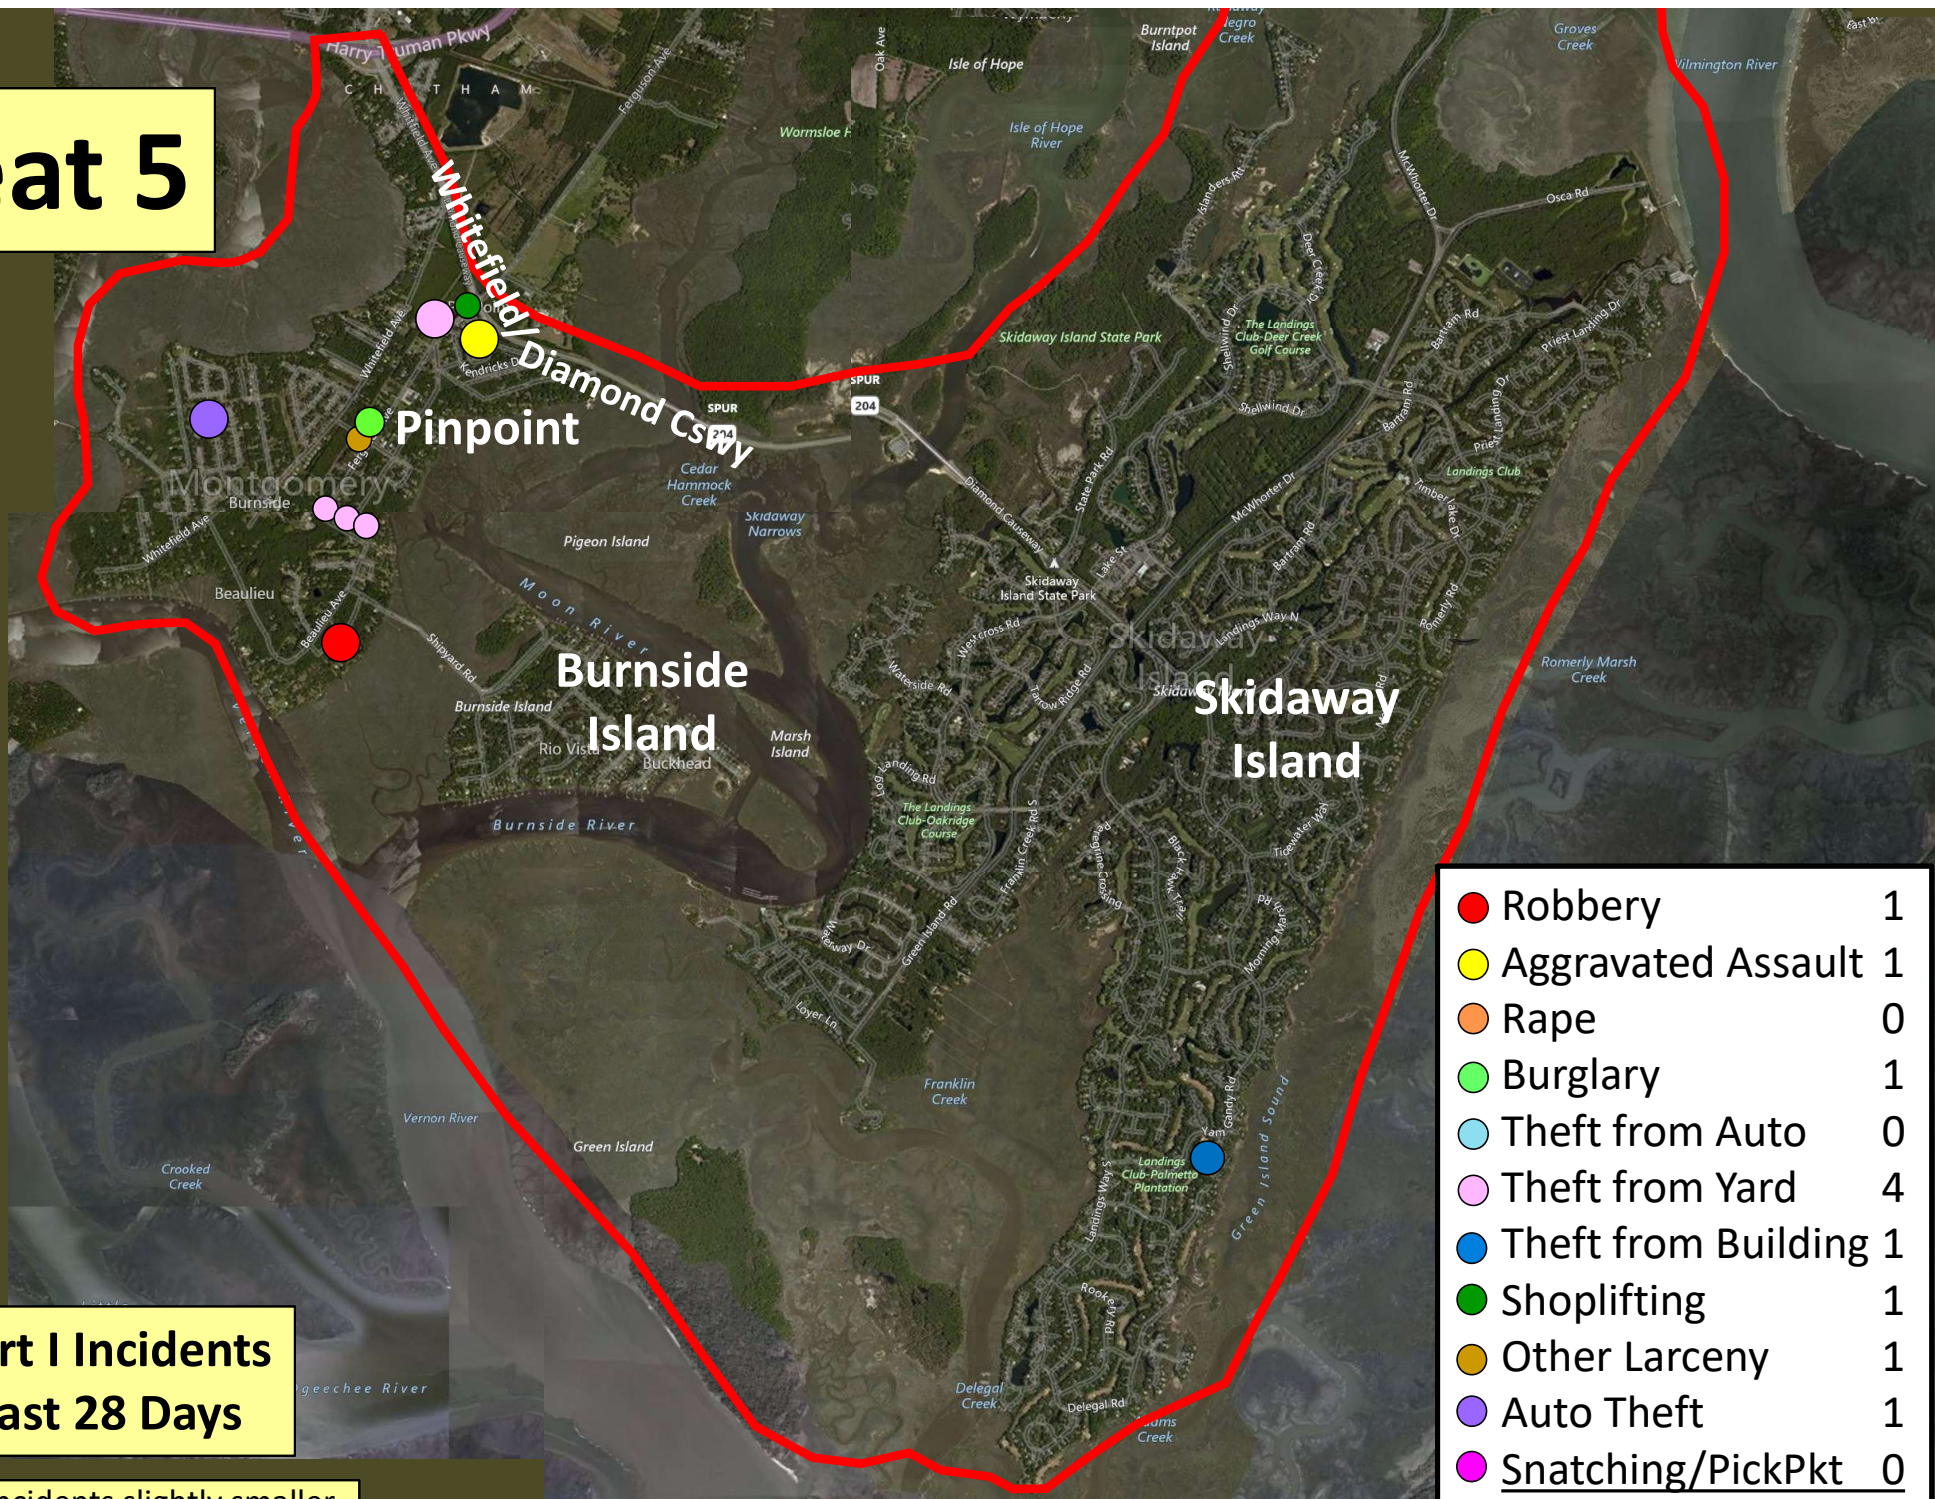

Beat 3

● Robbery	0
● Aggravated Assault	1
● Rape	0
● Burglary	1
● Theft from Auto	0
● Theft from Yard	0
● Theft from Building	0
● Shoplifting	2
● Other Larceny	0
● Auto Theft	2
Total	6

Part I Incidents Last 28 Days

Older incidents slightly smaller

Beat 5

Pinpoint

Burnside Island

Skidaway Island

Part I Incidents
Last 28 Days

Older incidents slightly smaller

● Robbery	1
● Aggravated Assault	1
● Rape	0
● Burglary	1
● Theft from Auto	0
● Theft from Yard	4
● Theft from Building	1
● Shoplifting	1
● Other Larceny	1
● Auto Theft	1
● Snatching/PickPkt	0
Total	11