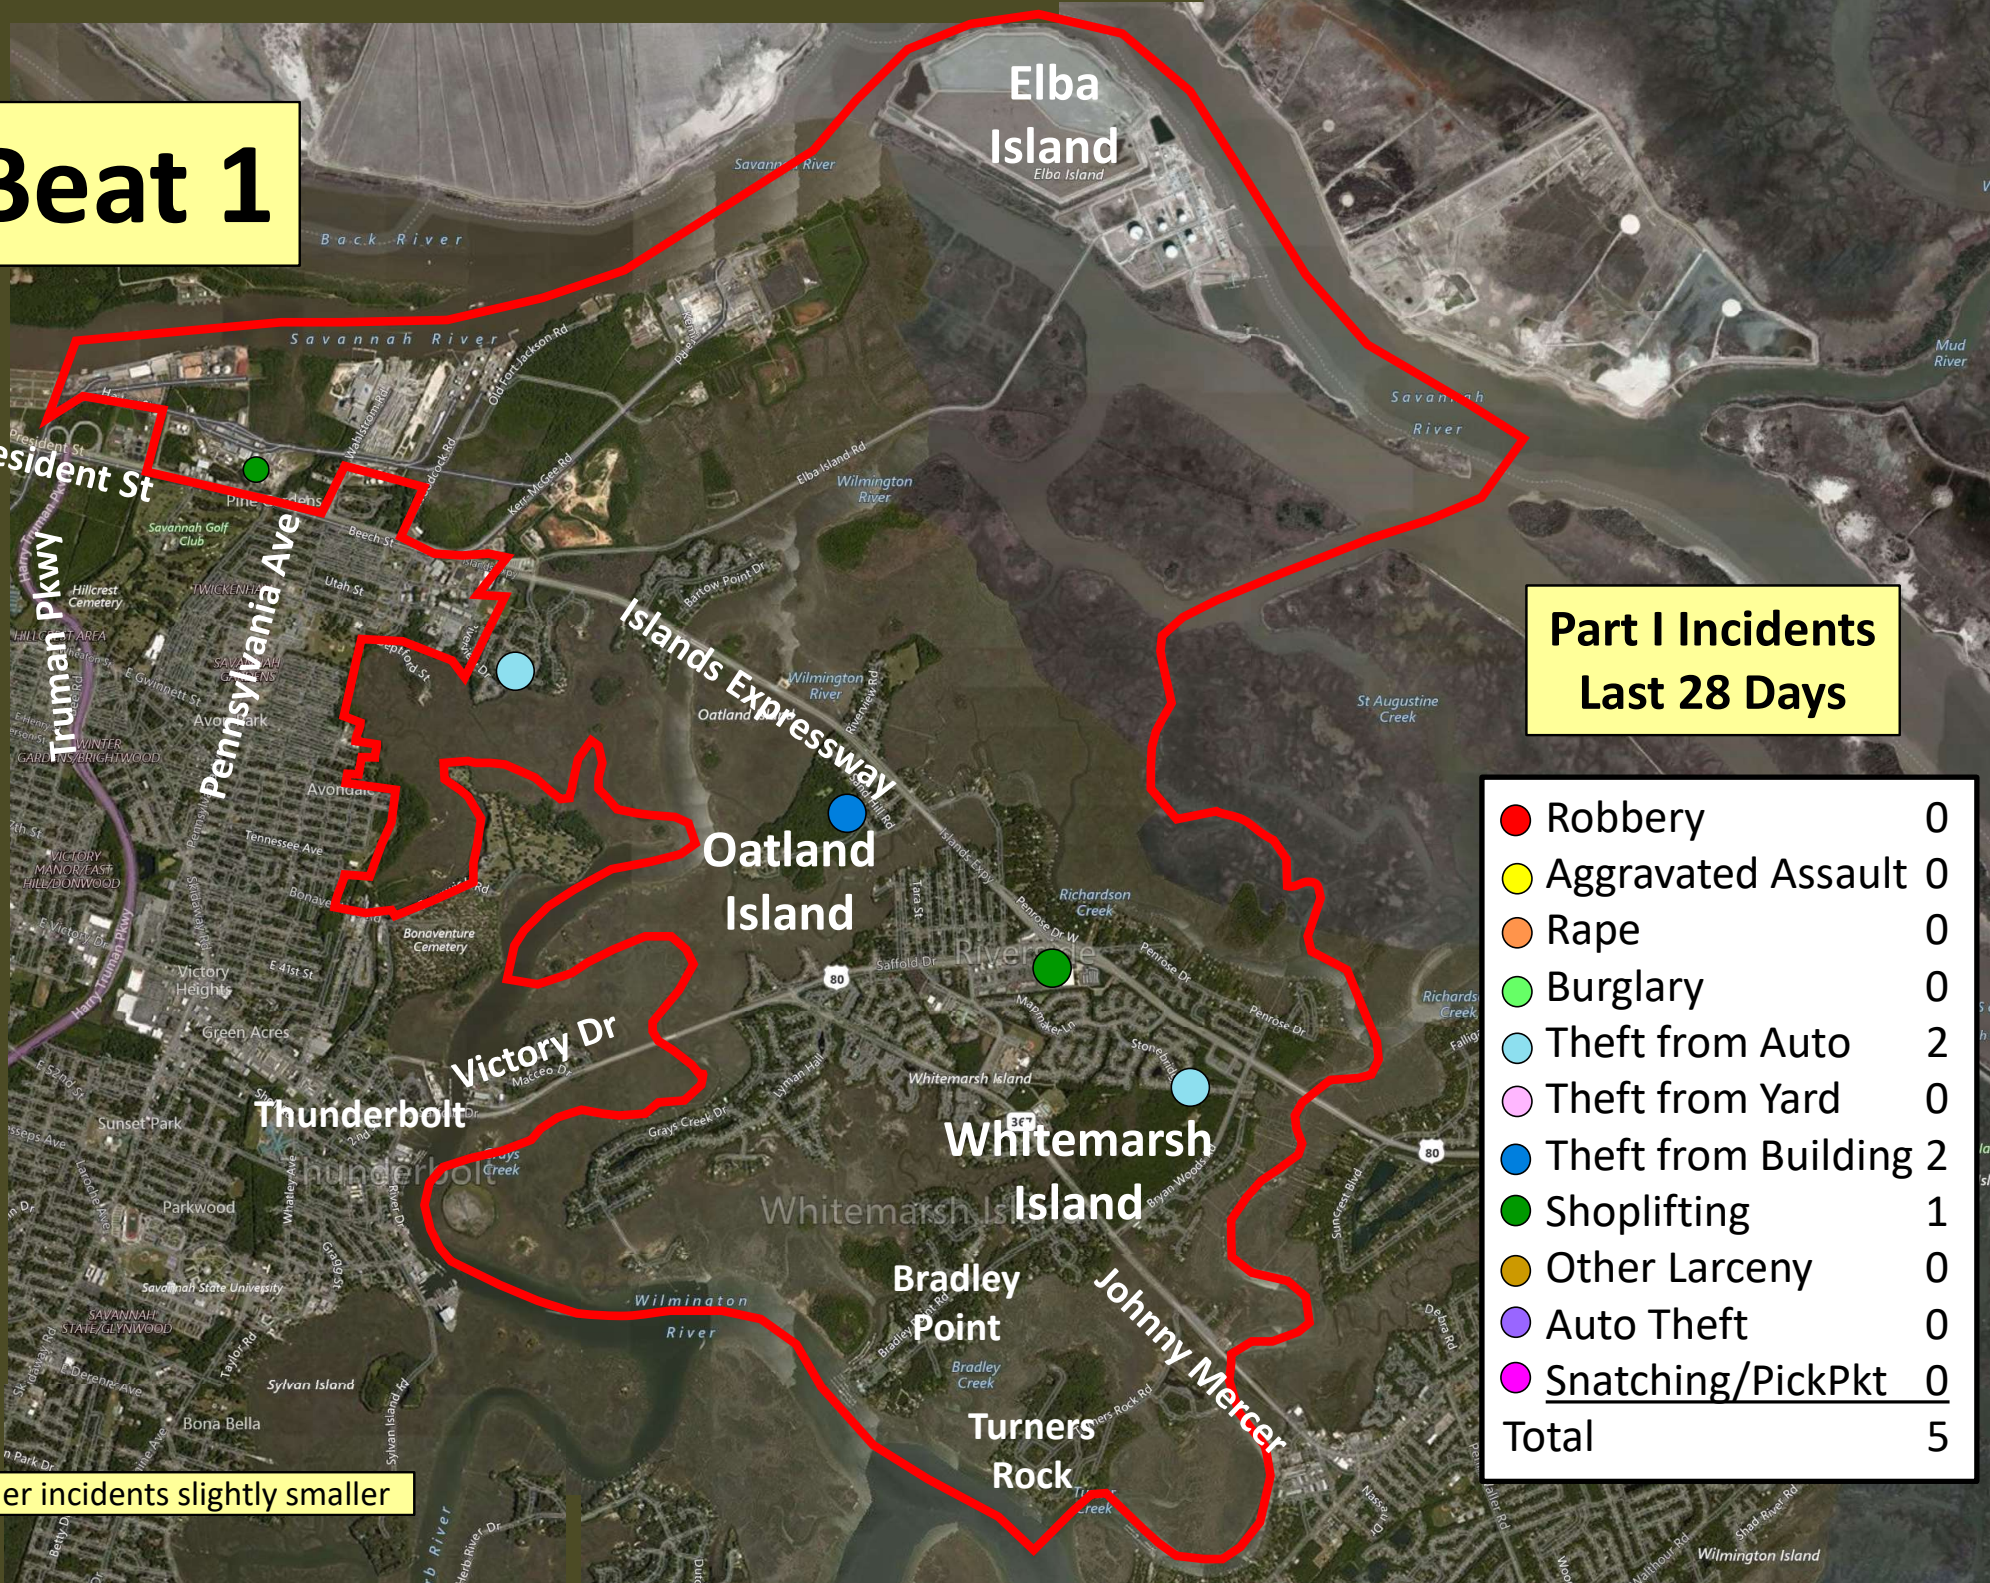

Beat 1

Part I Incidents Last 28 Days

● Robbery	0
● Aggravated Assault	0
● Rape	0
● Burglary	0
● Theft from Auto	2
● Theft from Yard	0
● Theft from Building	2
● Shoplifting	1
● Other Larceny	0
● Auto Theft	0
● Snatching/PickPkt	0
Total	5

Older incidents slightly smaller

Beat 2

Part I Incidents
Last 28 Days

Older incidents slightly smaller

● Robbery	0
● Aggravated Assault	0
● Rape	1
● Burglary	0
● Theft from Auto	1
● Theft from Yard	0
● Theft from Building	0
● Shoplifting	0
● Other Larceny	1
● <u>Auto Theft</u>	0
Total	3

Older incidents slightly smaller

Beat 5

Pinpoint

Burnside Island

Skidaway Island

Part I Incidents
Last 28 Days

Older incidents slightly smaller

● Robbery	1
● Aggravated Assault	1
● Rape	0
● Burglary	1
● Theft from Auto	0
● Theft from Yard	4
● Theft from Building	1
● Shoplifting	1
● Other Larceny	1
● Auto Theft	1
● Snatching/PickPkt	0
Total	11