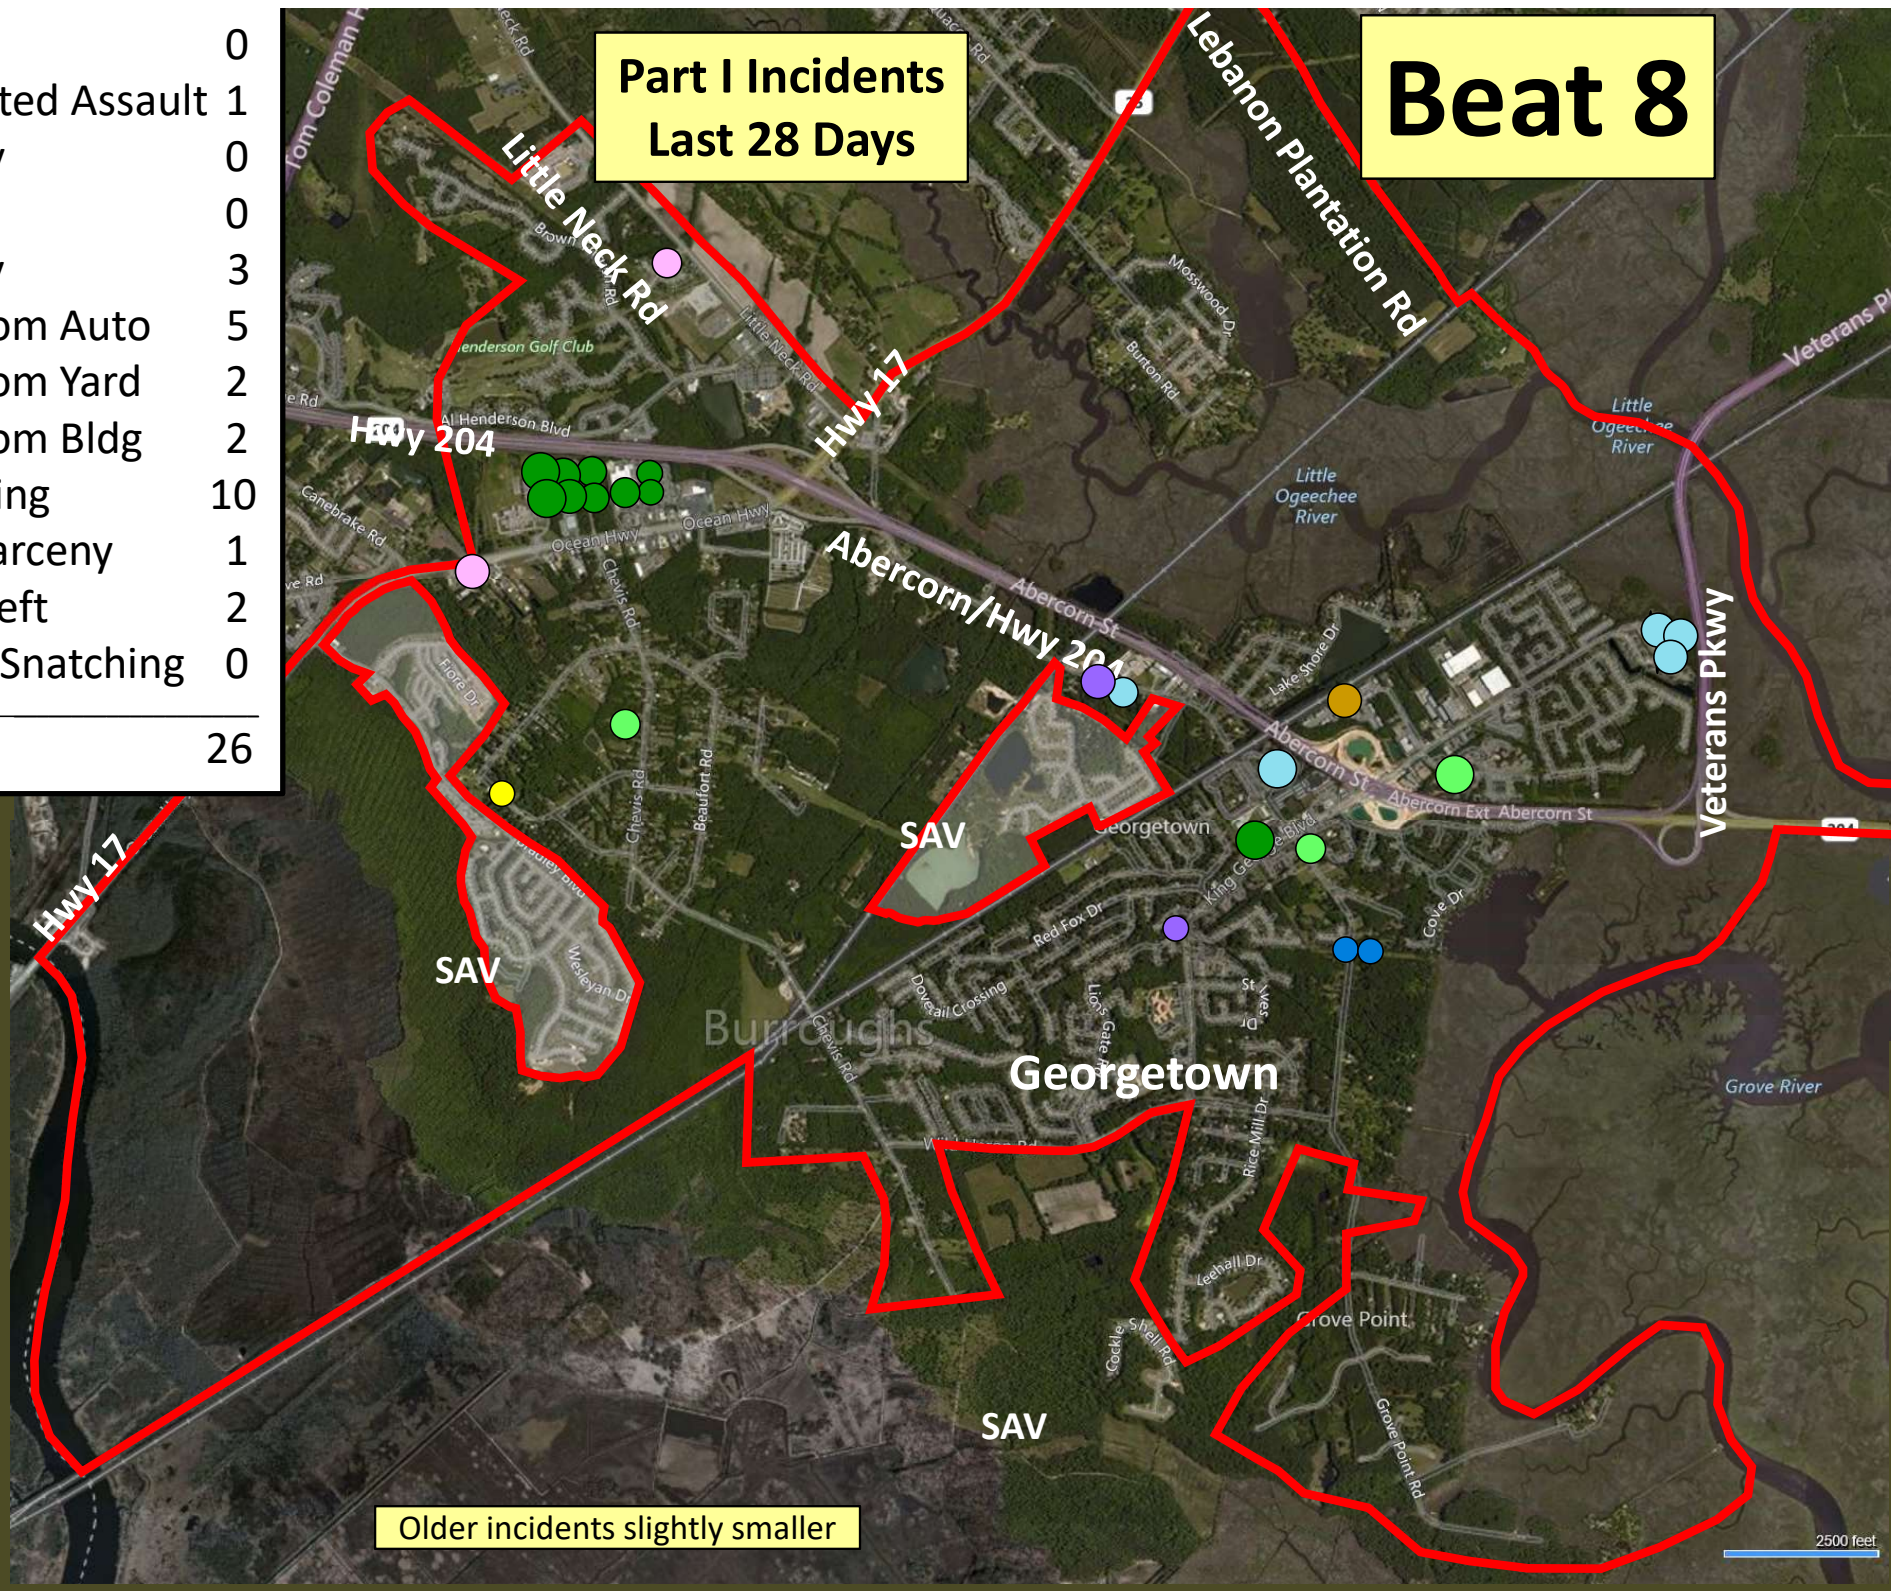

Older incidents slightly smaller

Beat 5

Pinpoint

Burnside Island

Skidaway Island

Part I Incidents
Last 28 Days

Older incidents slightly smaller

● Robbery	1
● Aggravated Assault	1
● Rape	0
● Burglary	1
● Theft from Auto	0
● Theft from Yard	4
● Theft from Building	1
● Shoplifting	1
● Other Larceny	1
● Auto Theft	1
● Snatching/PickPkt	0
Total	11

Older incidents slightly smaller

Beat 7

Part I Incidents
Last 28 Days

● Robbery	1
● Aggravated Assault	1
● Rape	0
● Burglary	1
● Theft from Auto	9
● Theft from Yard	6
● Theft from Building	3
● Shoplifting	4
● Other Larceny	0
● Auto Theft	3
● Snatching/PickPkt	0
Total	28

Older incidents slightly smaller

Beat 8

Part I Incidents Last 28 Days

● Arson	0
● Aggravated Assault	1
● Robbery	0
● Rape	0
● Burglary	3
● Theft from Auto	5
● Theft from Yard	2
● Theft from Bldg	2
● Shoplifting	10
● Other Larceny	1
● Auto Theft	2
● Sudden Snatching	0
Total	26

Older incidents slightly smaller

2500 feet

Beat 9

Part I Incidents
Last 28 Days

Arson	2
Robbery	0
Aggravated Assault	2
Rape	0
Burglary	4
Theft from Auto	6
Theft from Yard	1
Theft from Building	1
Shoplifting	0
Other Larceny	0
Auto Theft	1
Snatching/PickPkt	0
Total	16