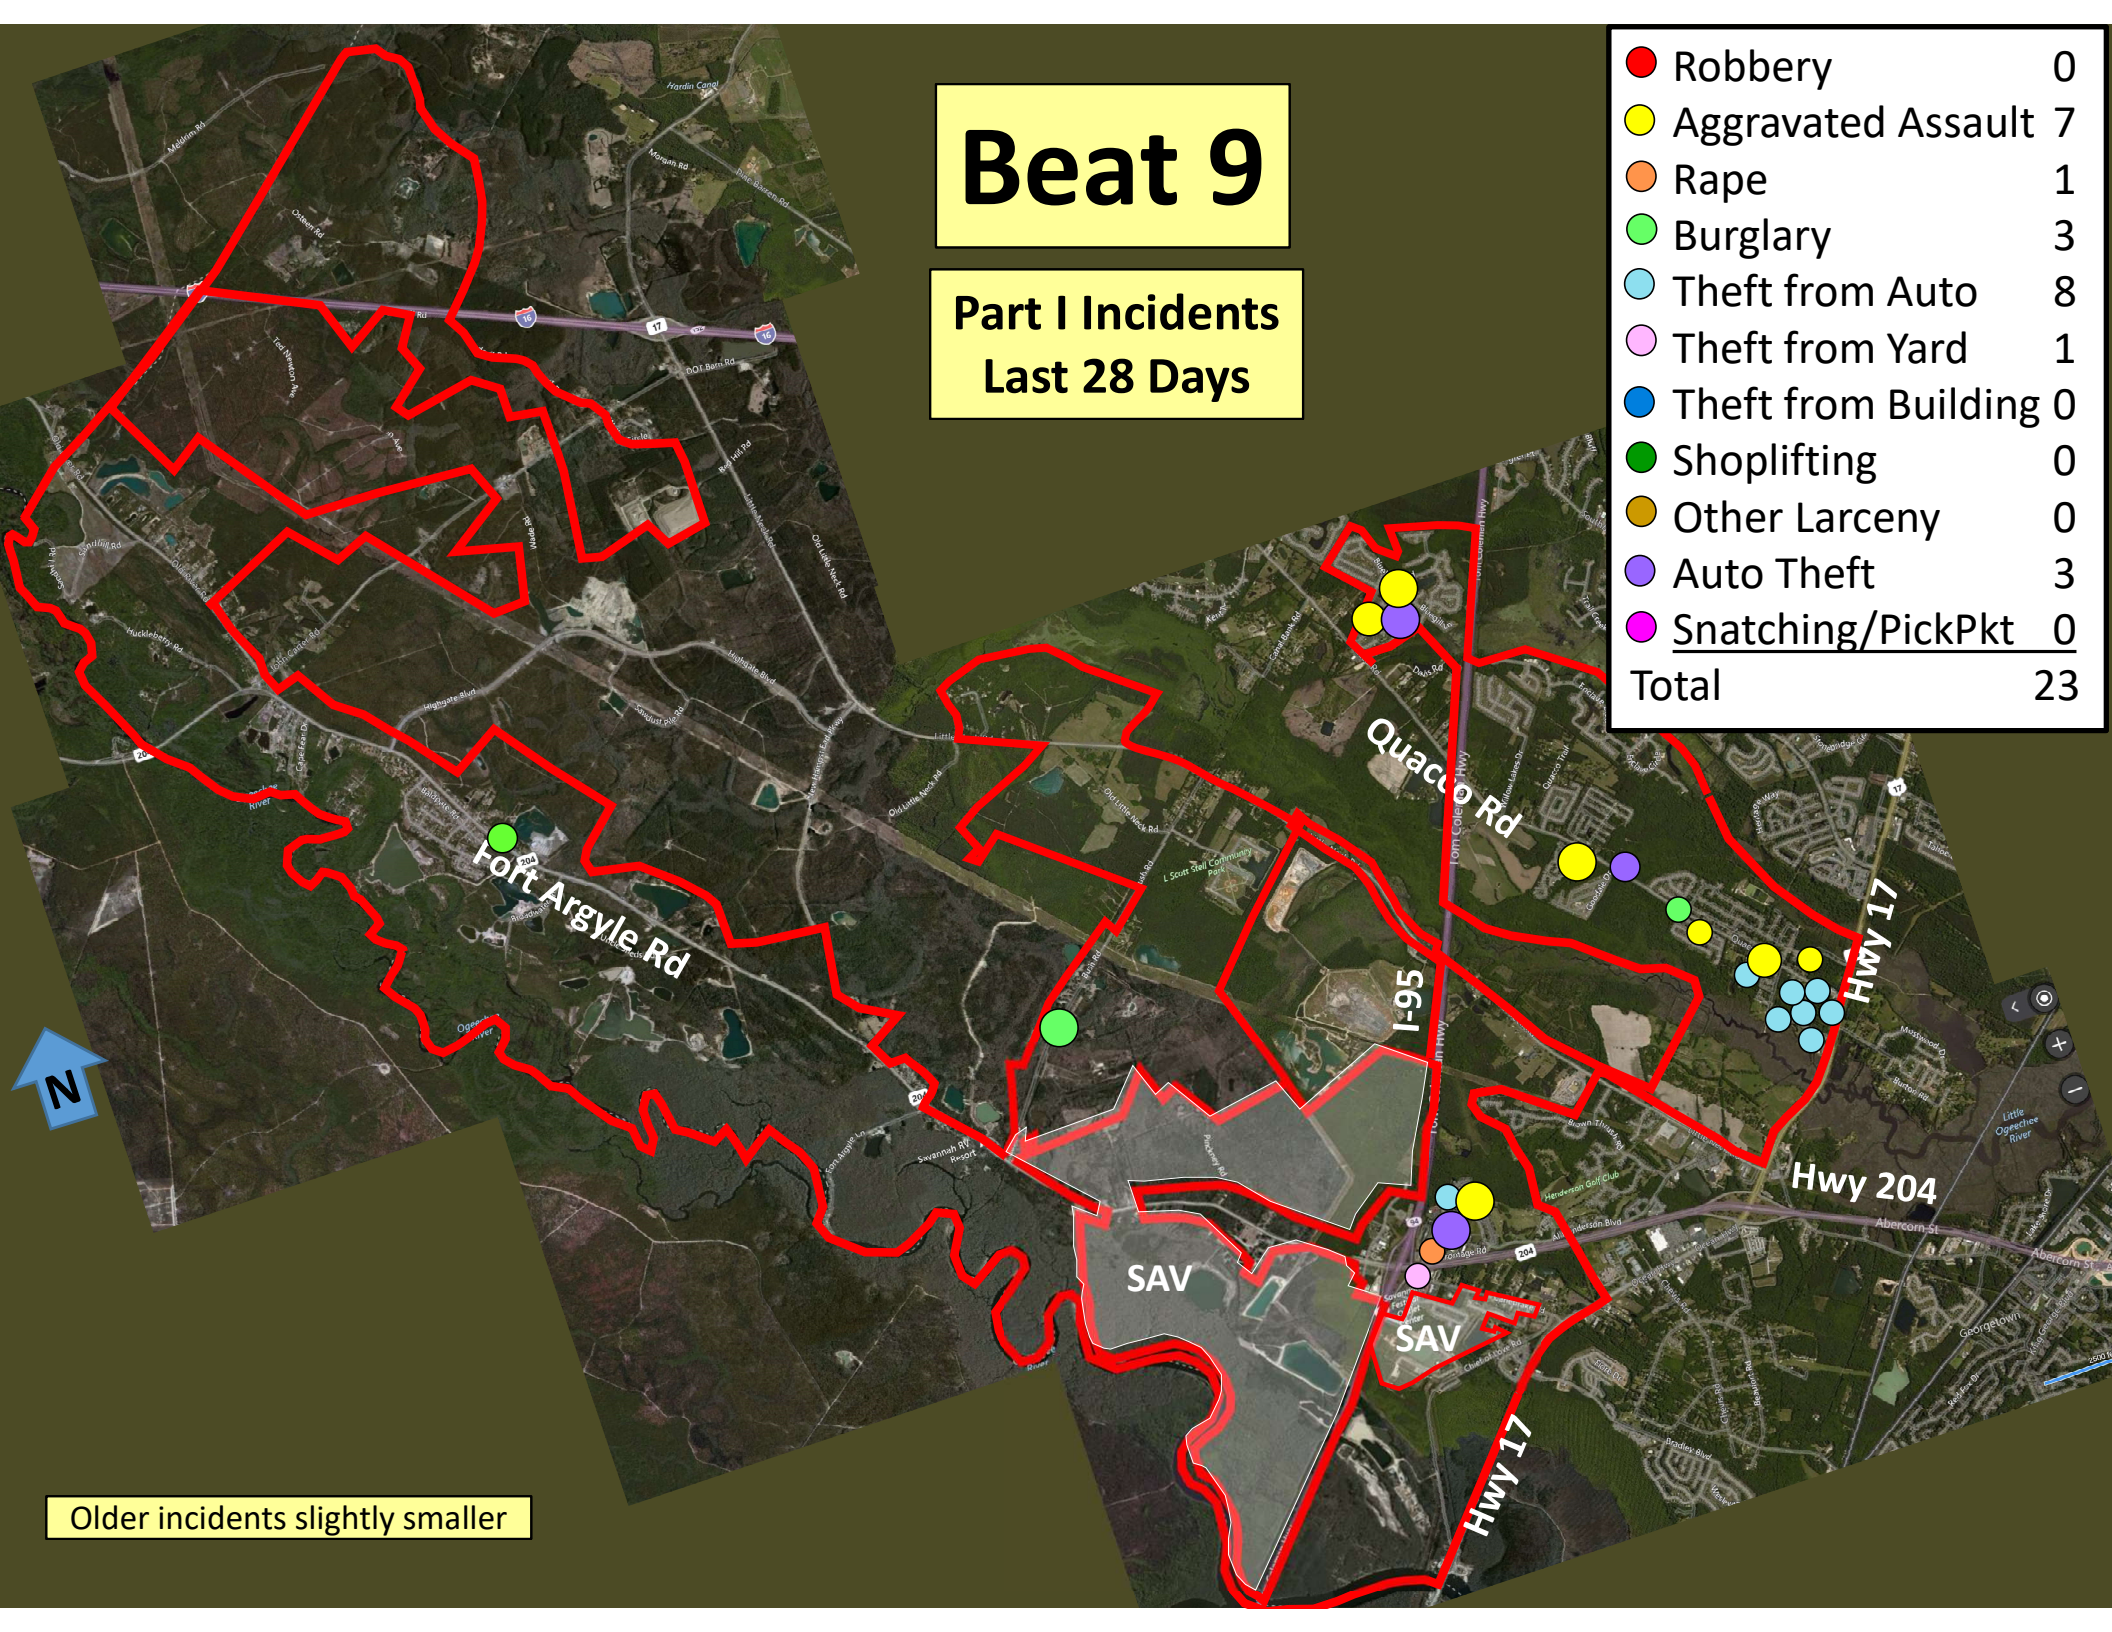

Beat 9

Part I Incidents
Last 28 Days

● Robbery	0
● Aggravated Assault	7
● Rape	1
● Burglary	3
● Theft from Auto	8
● Theft from Yard	1
● Theft from Building	0
● Shoplifting	0
● Other Larceny	0
● Auto Theft	3
● Snatching/PickPkt	0
Total	23

Older incidents slightly smaller