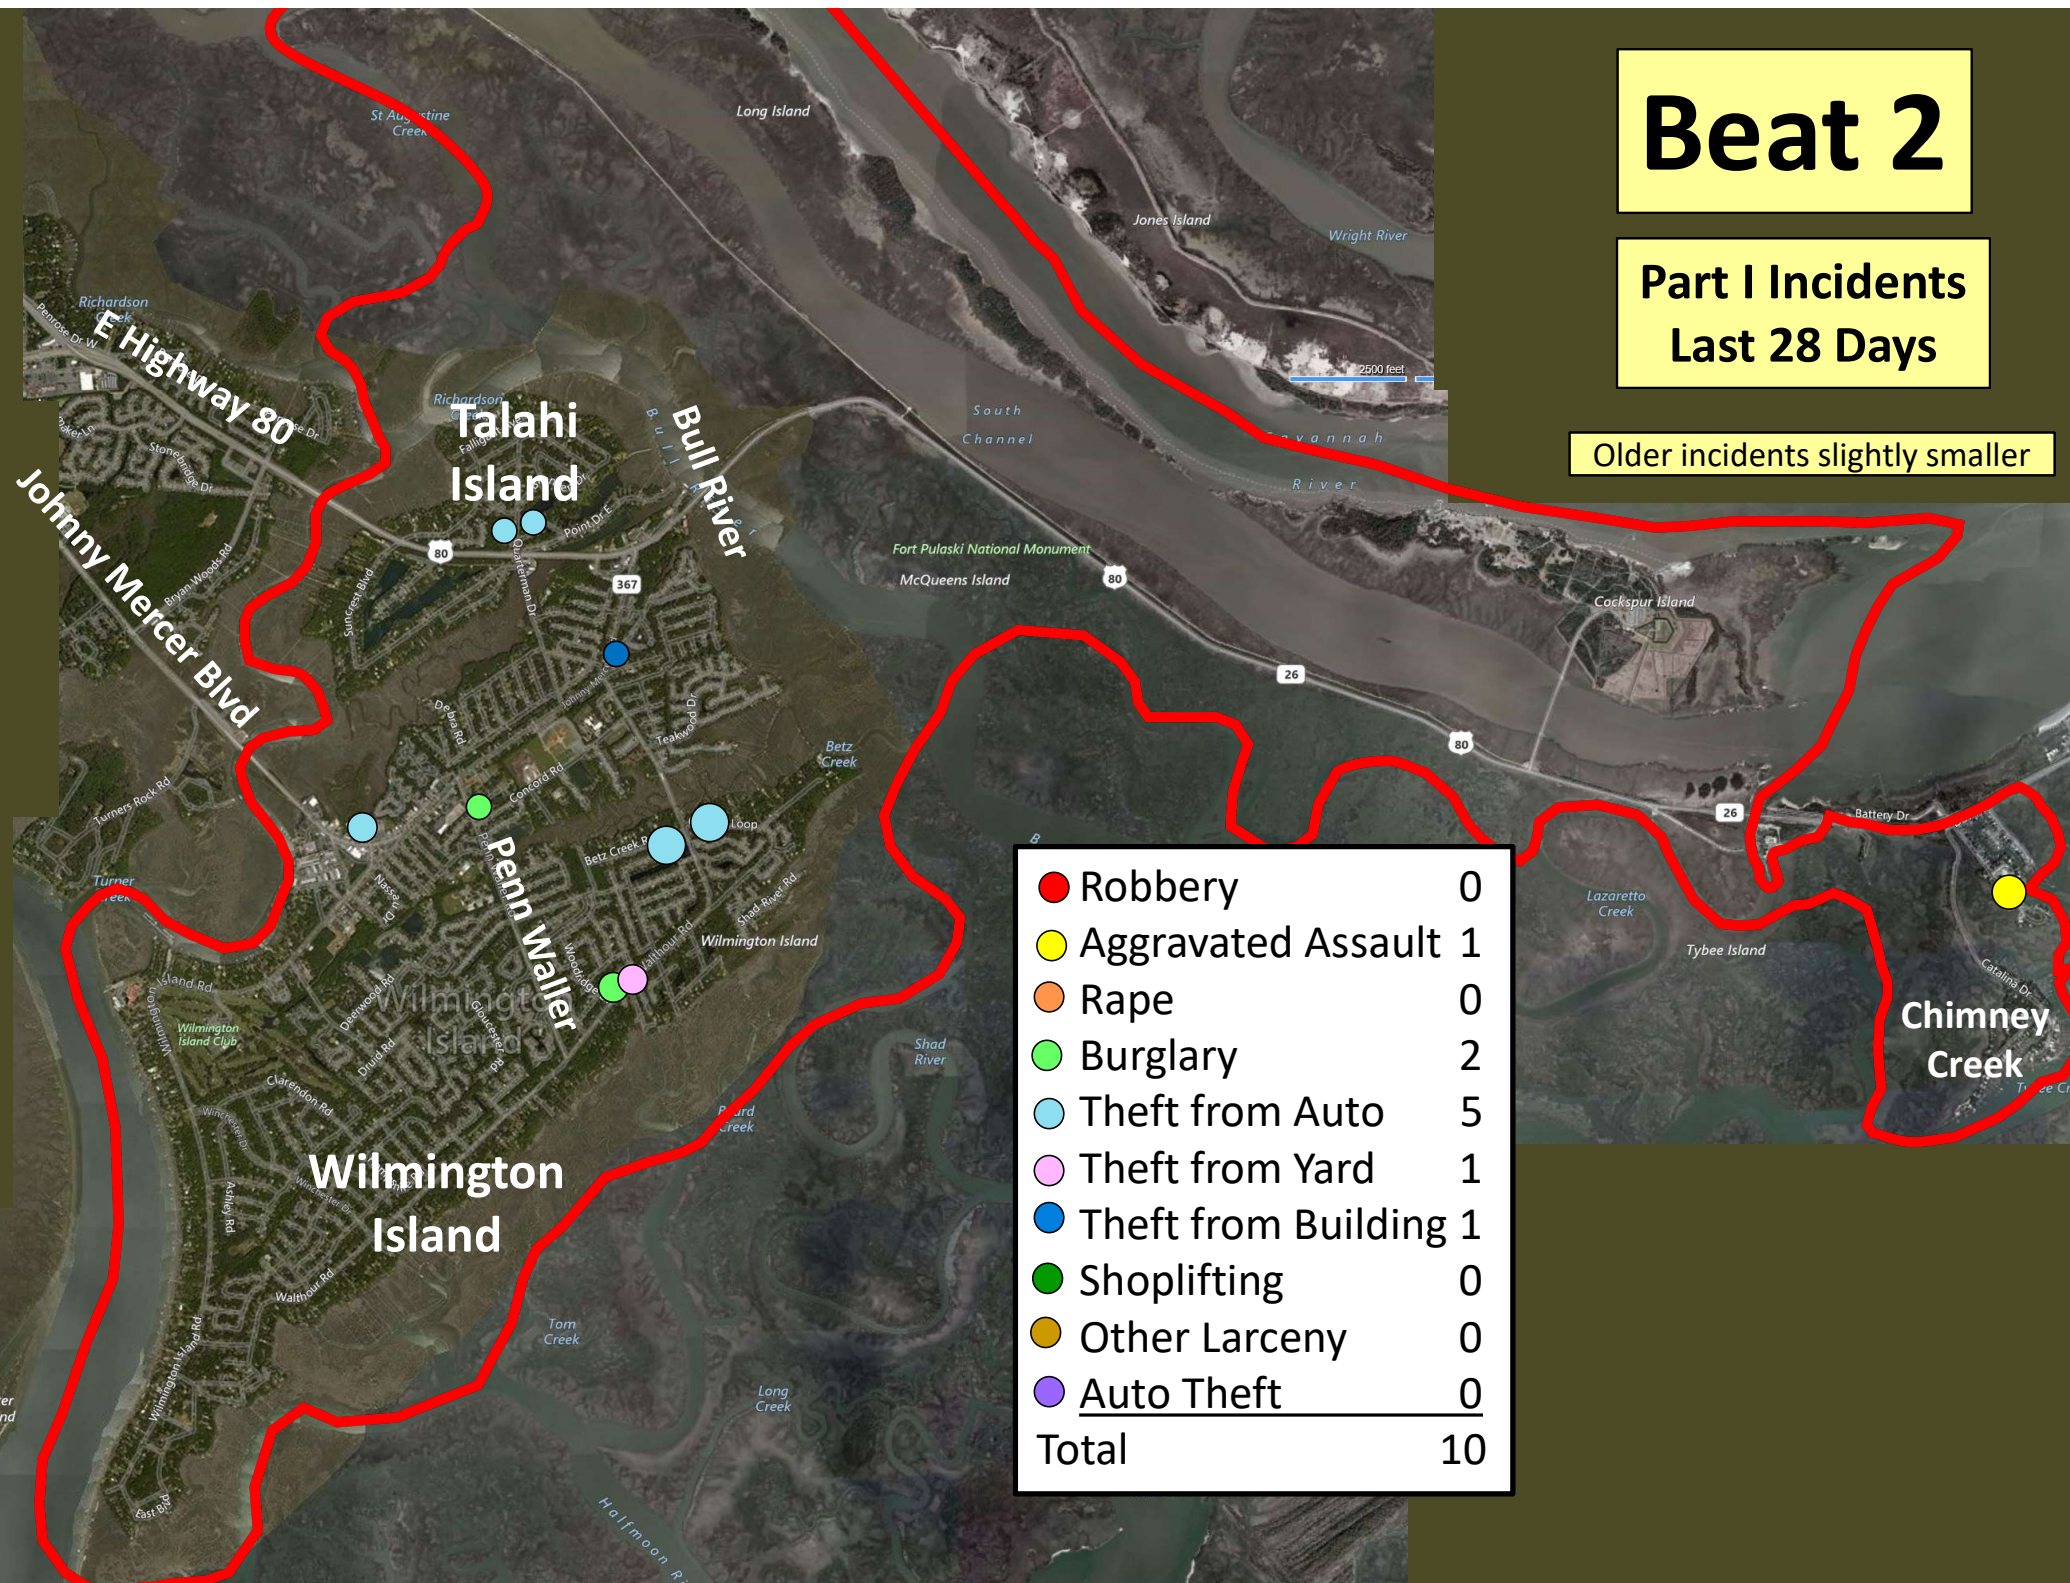

Beat 2

Part I Incidents
Last 28 Days

Older incidents slightly smaller

● Robbery	0
● Aggravated Assault	1
● Rape	0
● Burglary	2
● Theft from Auto	5
● Theft from Yard	1
● Theft from Building	1
● Shoplifting	0
● Other Larceny	0
● Auto Theft	0
Total	10