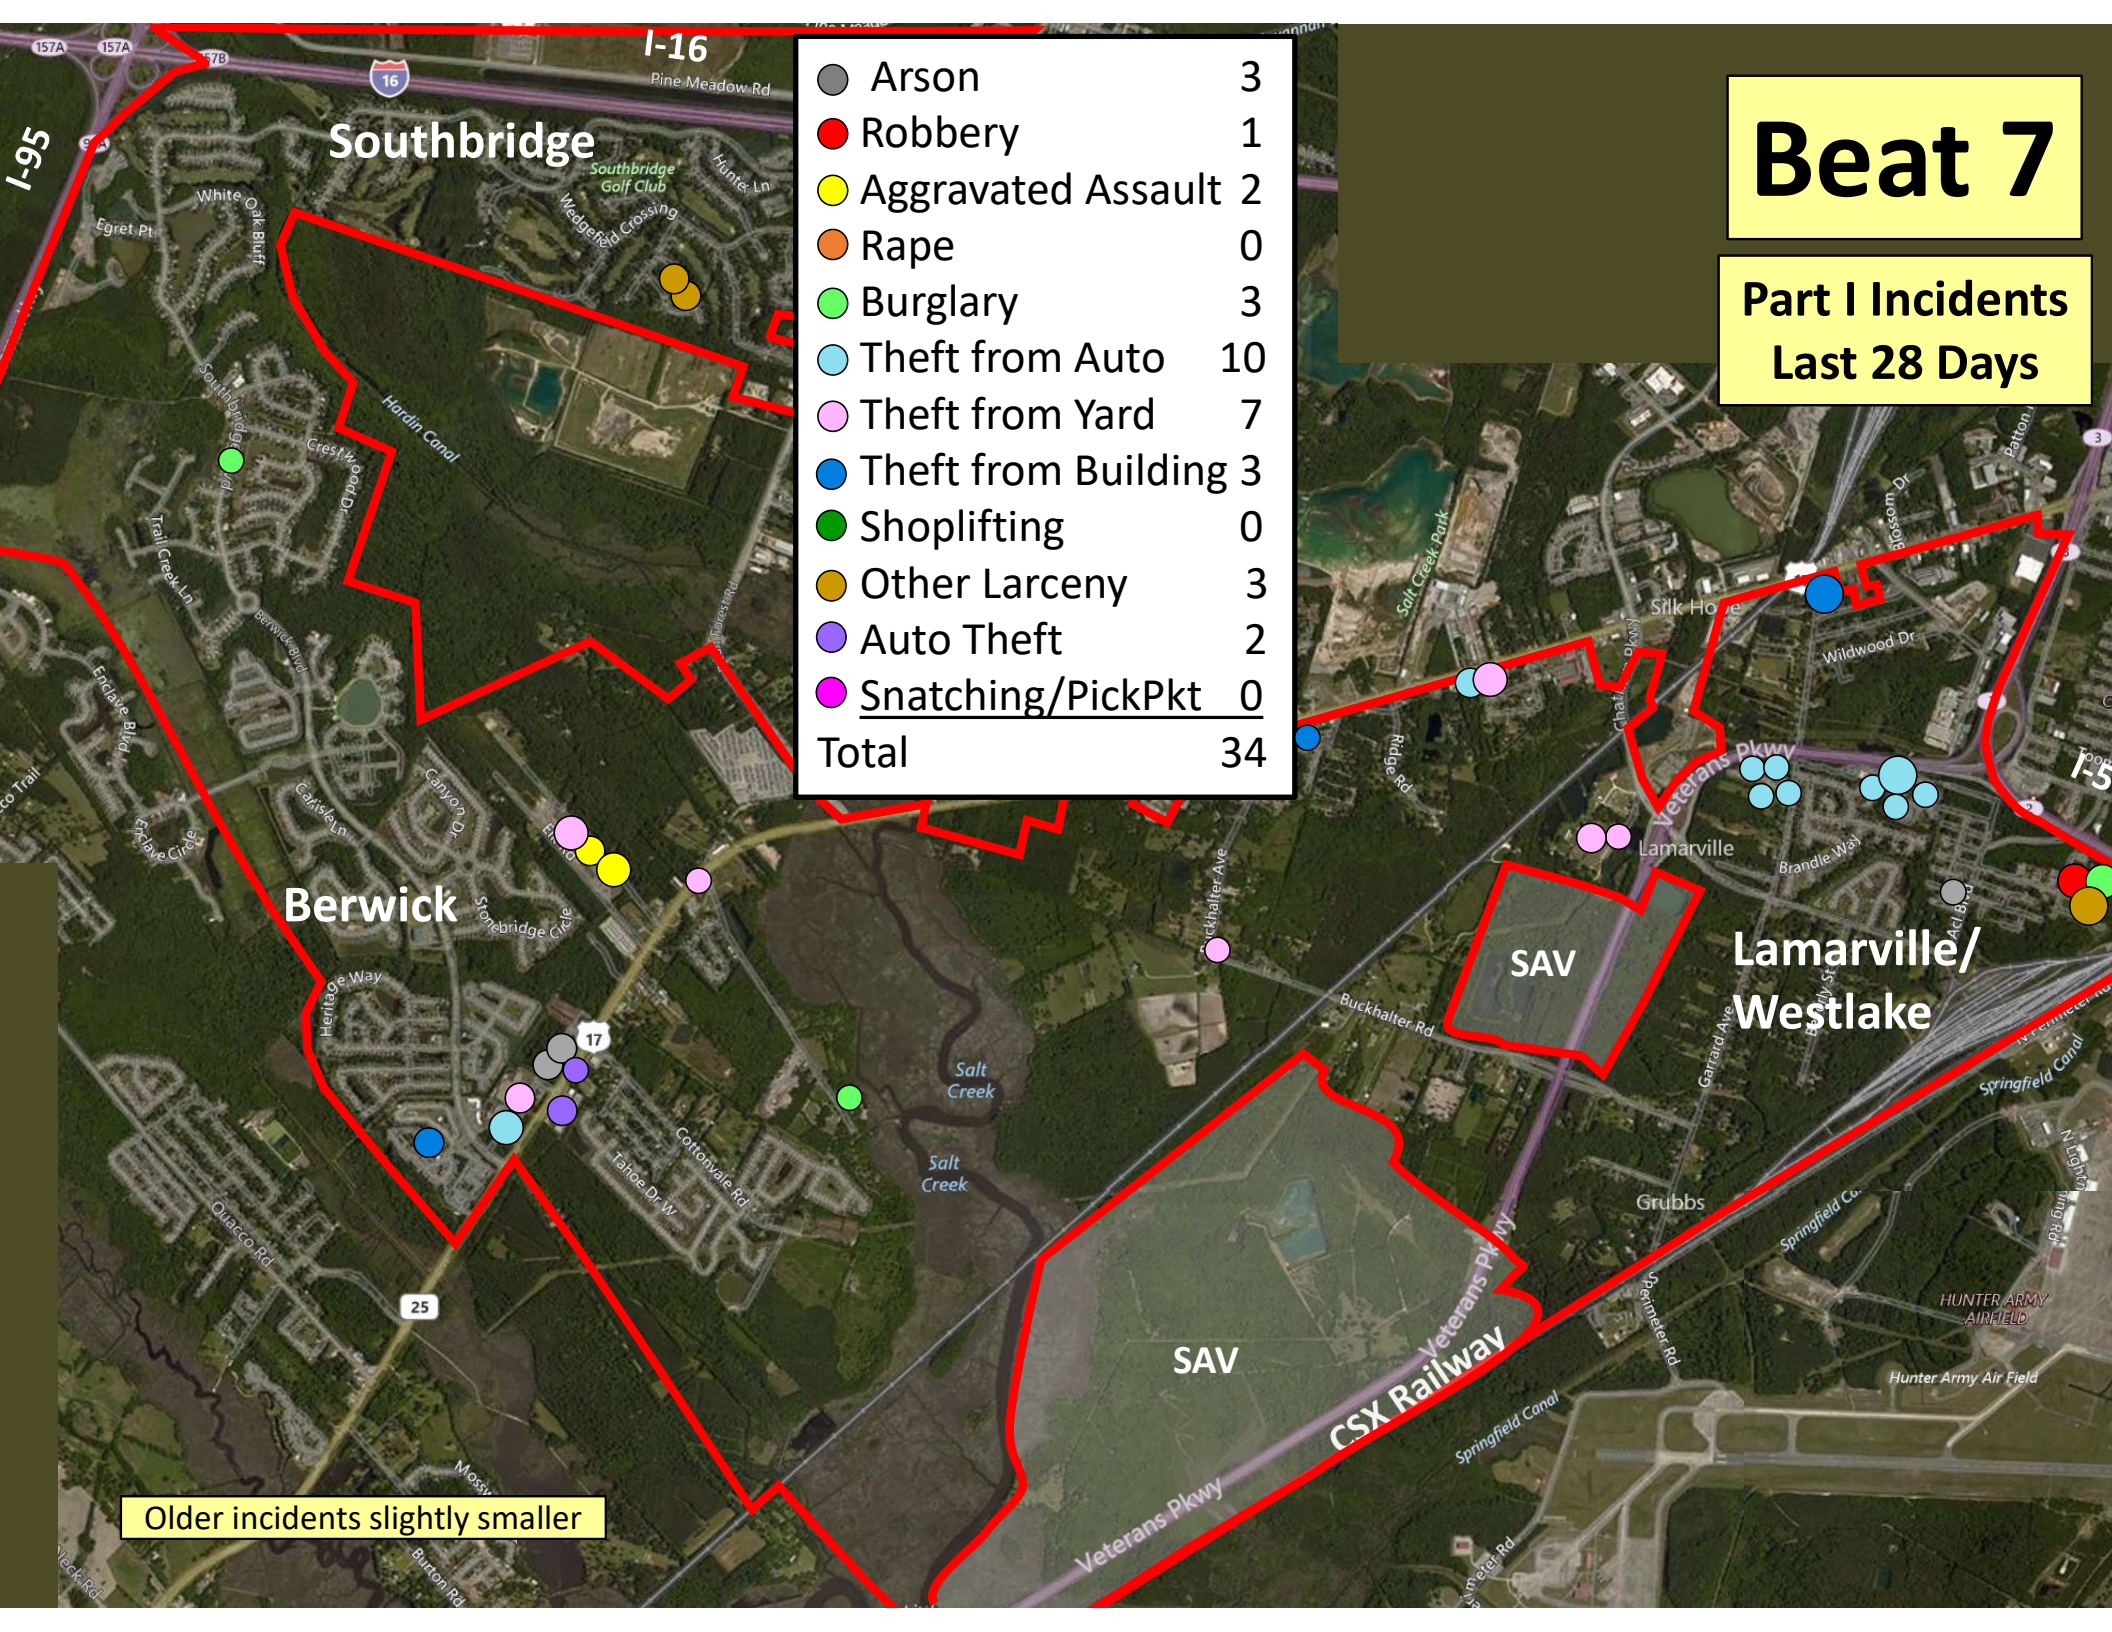

Beat 7

Part I Incidents
Last 28 Days

Arson	3
Robbery	1
Aggravated Assault	2
Rape	0
Burglary	3
Theft from Auto	10
Theft from Yard	7
Theft from Building	3
Shoplifting	0
Other Larceny	3
Auto Theft	2
Snatching/PickPkt	0
Total	34

Older incidents slightly smaller