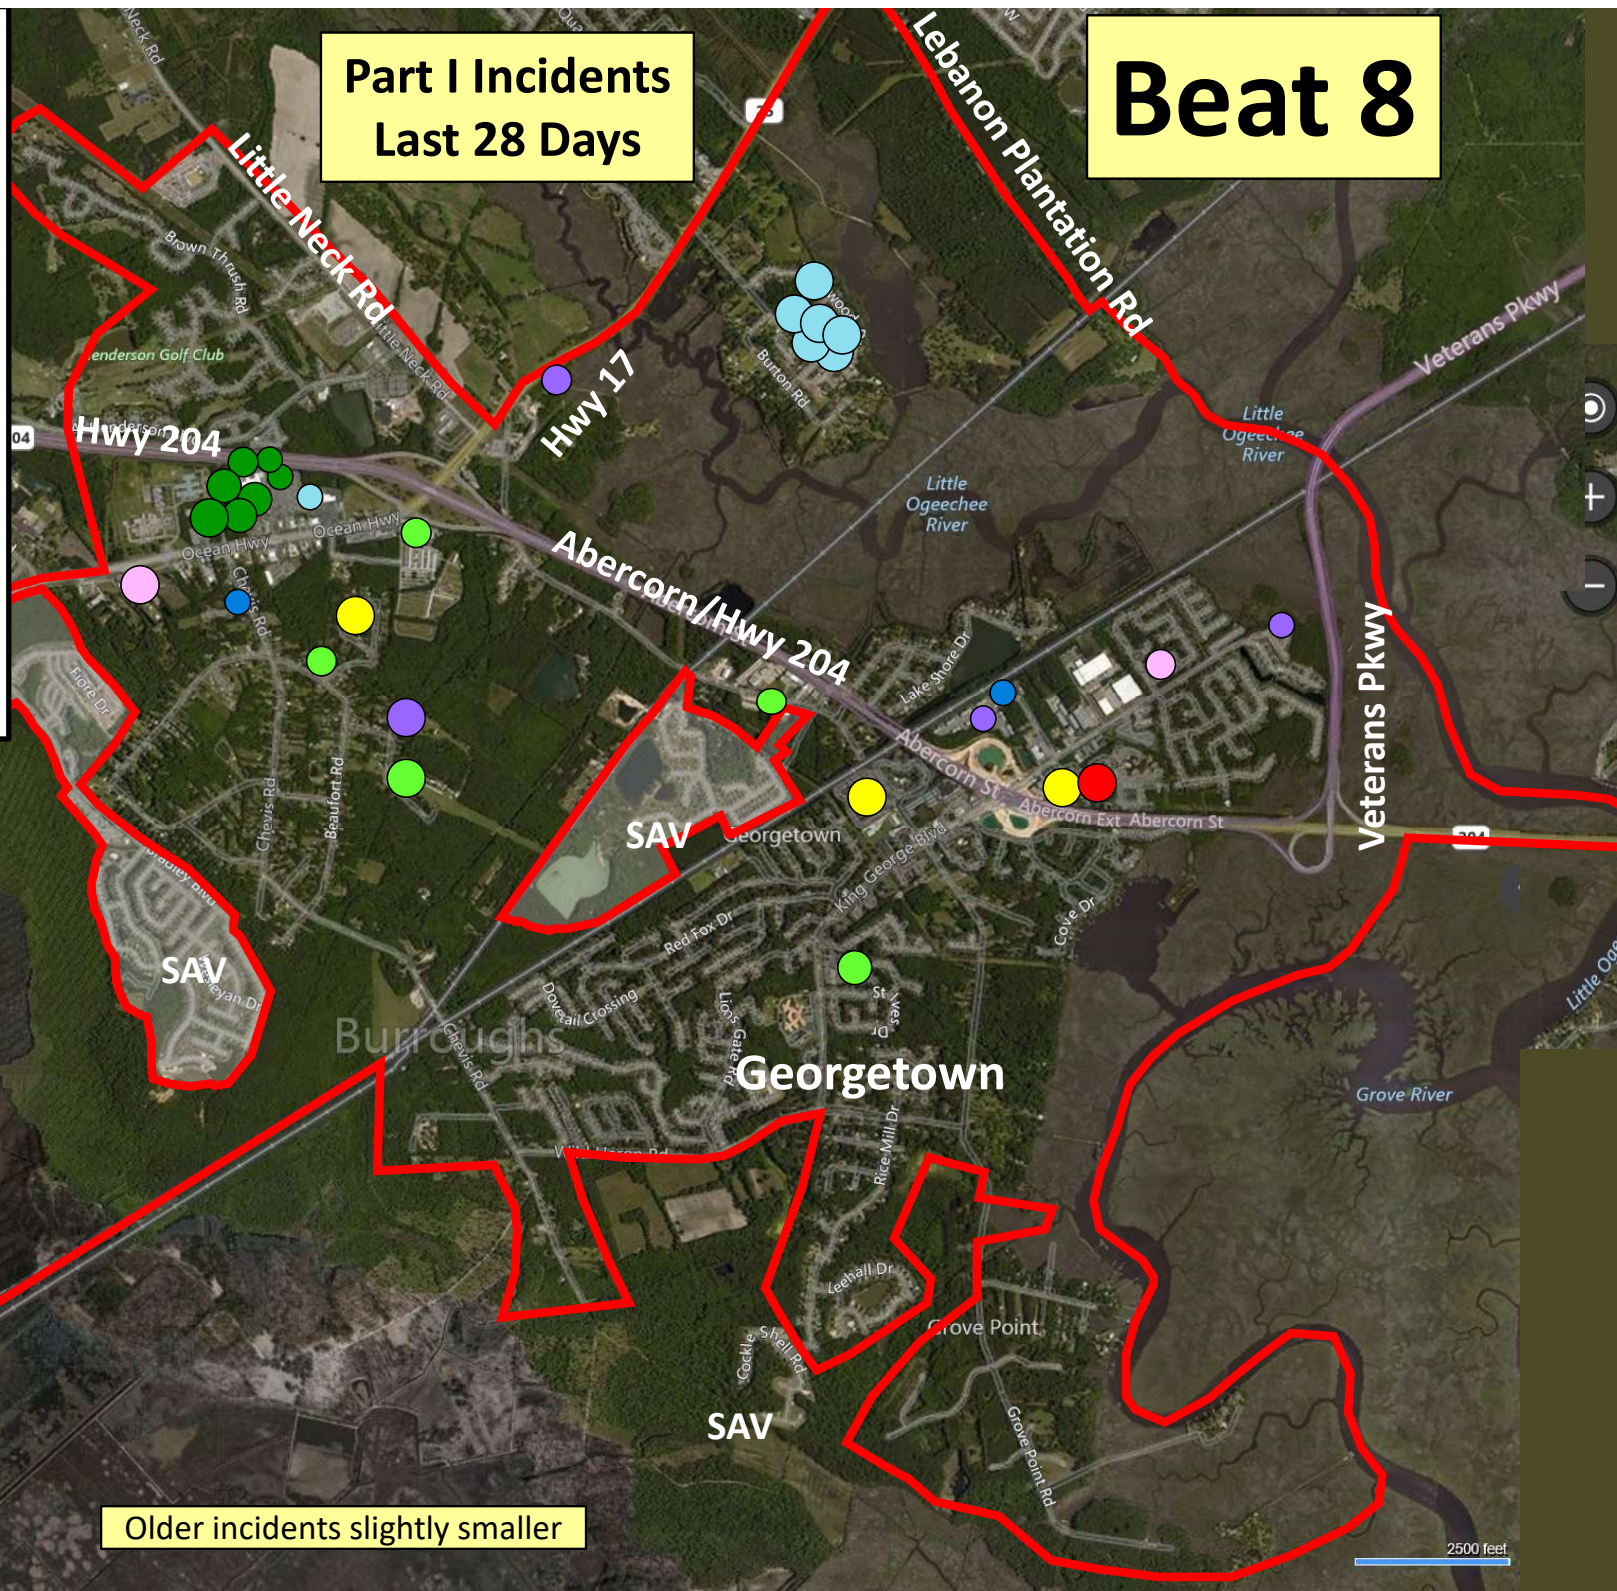

Beat 8

Part I Incidents Last 28 Days

● Robbery	1
● Aggravated Assault	3
● Rape	0
● Burglary	5
● Theft from Auto	7
● Theft from Yard	2
● Theft from Bldg	2
● Shoplifting	7
● Other Larceny	0
● Auto Theft	4
● Sudden Snatching	0
Total	31

Older incidents slightly smaller