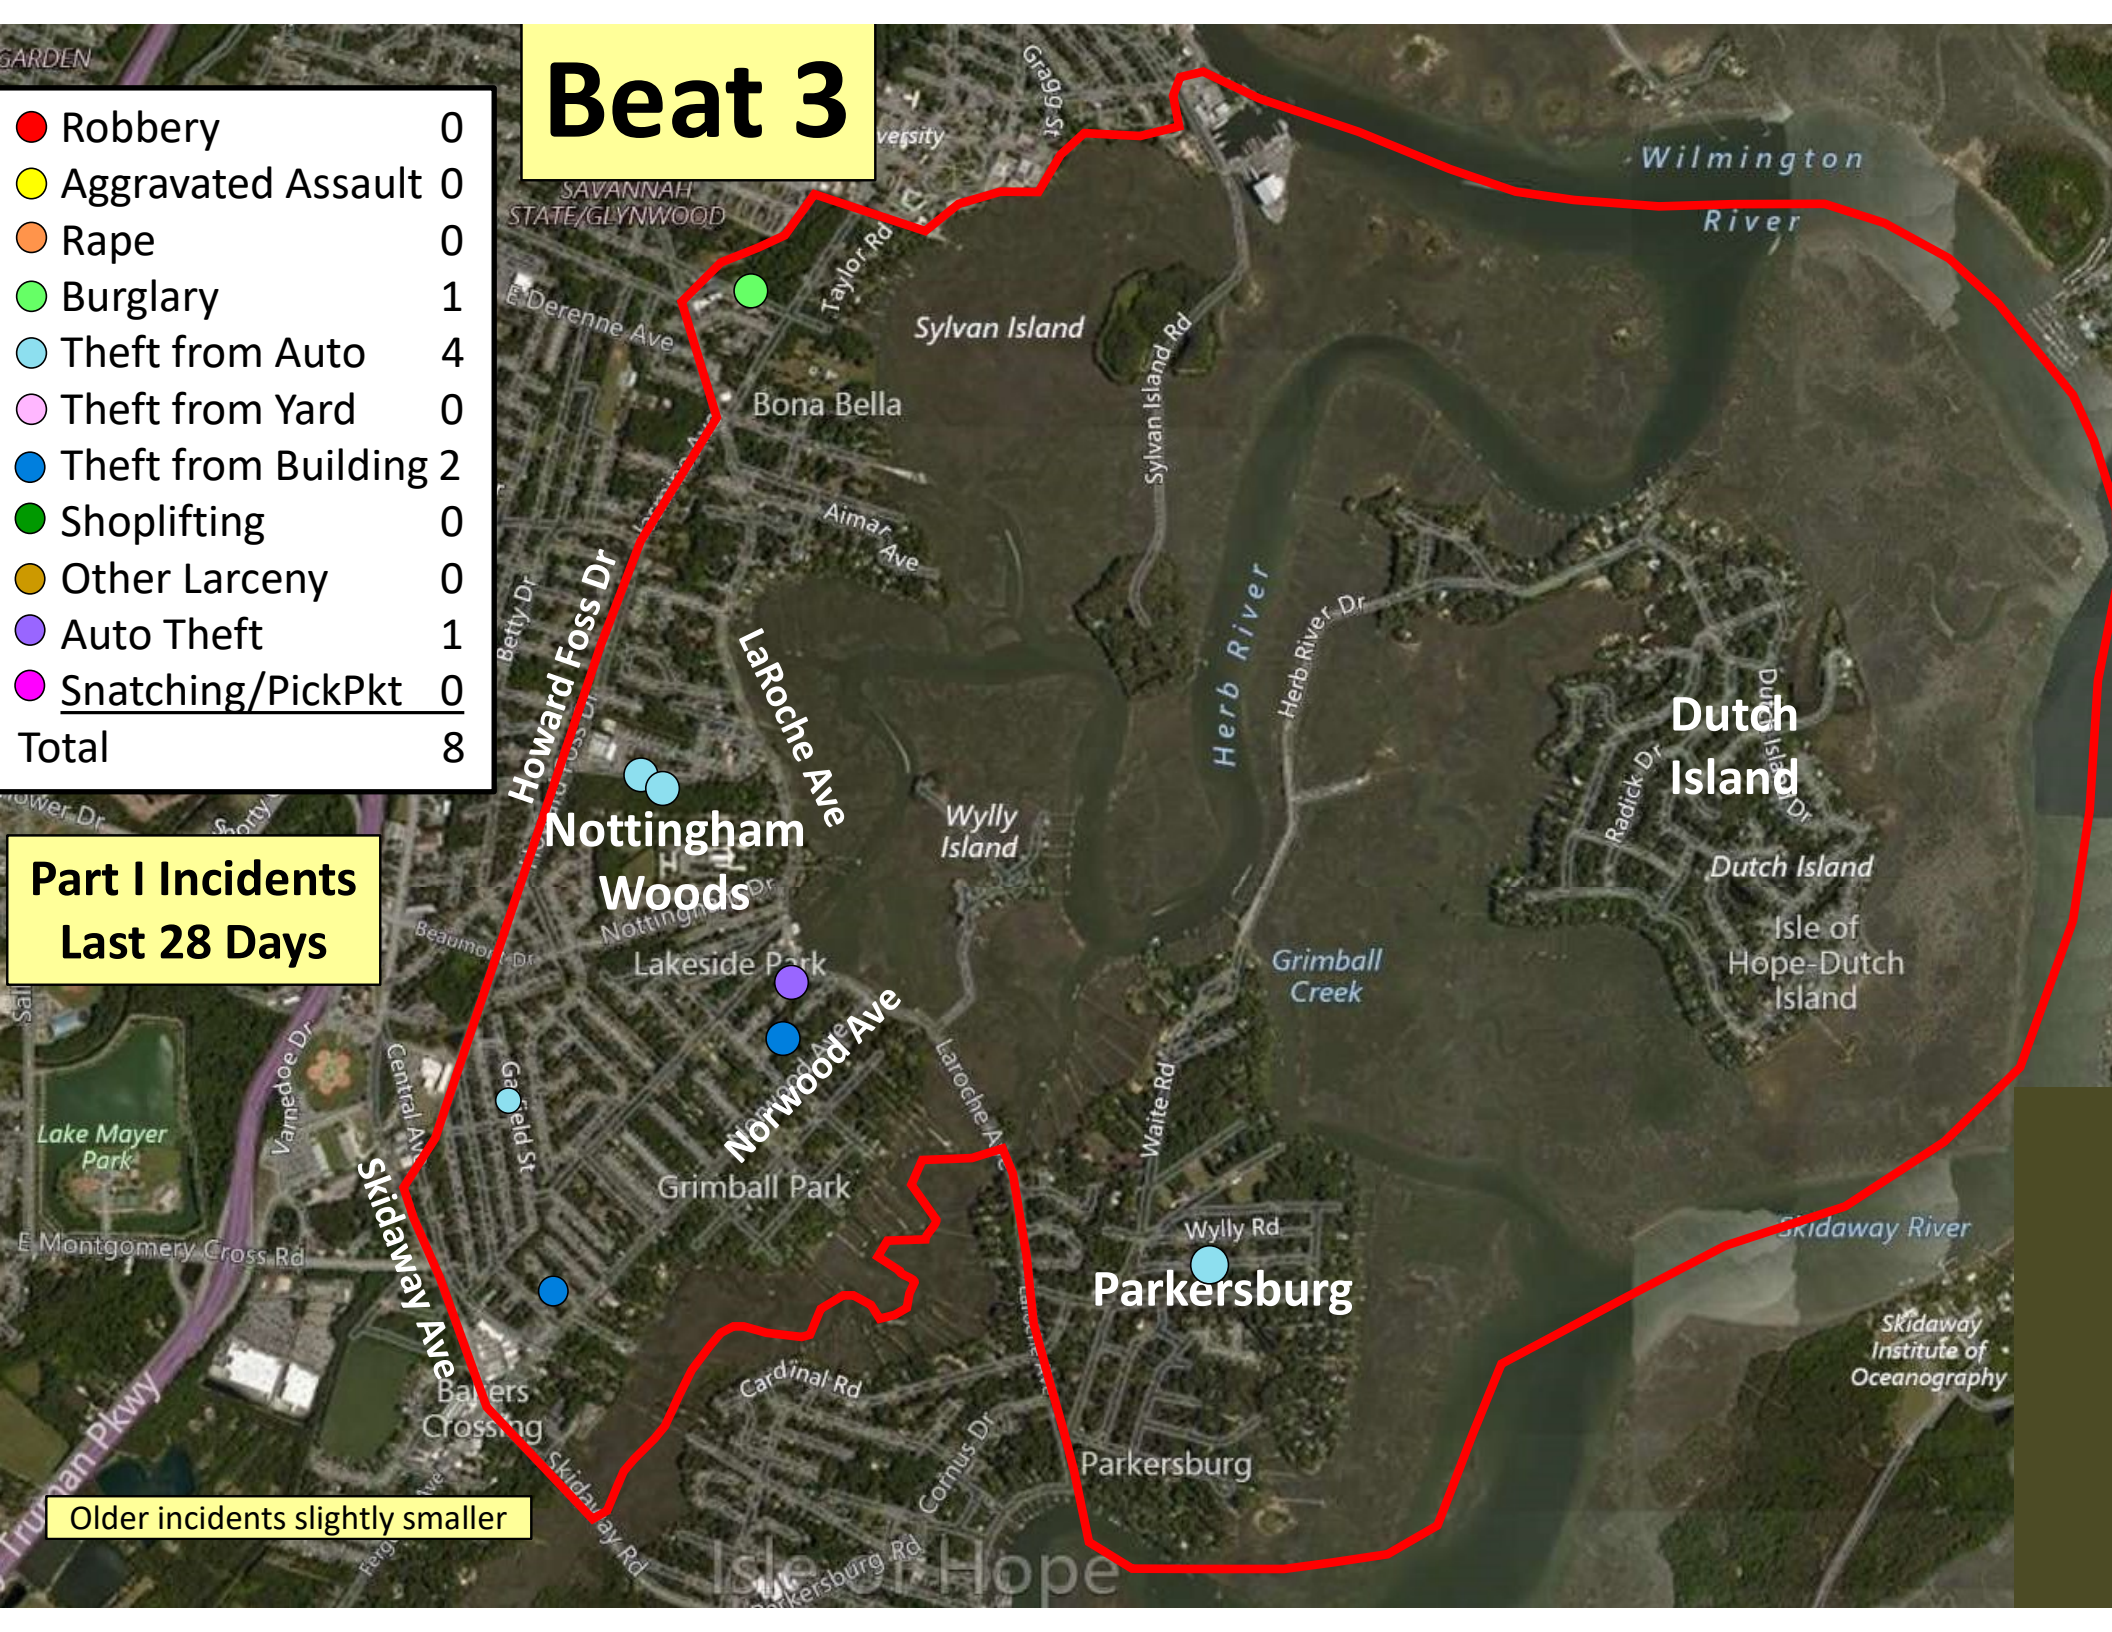

# Beat 2

Part I Incidents  
Last 28 Days

Older incidents slightly smaller

● Robbery	0
● Aggravated Assault	1
● Rape	0
● Burglary	2
● Theft from Auto	5
● Theft from Yard	1
● Theft from Building	1
● Shoplifting	0
● Other Larceny	0
● Auto Theft	0
<b>Total</b>	<b>10</b>

## Part I Incidents Last 28 Days

Older incidents slightly smaller