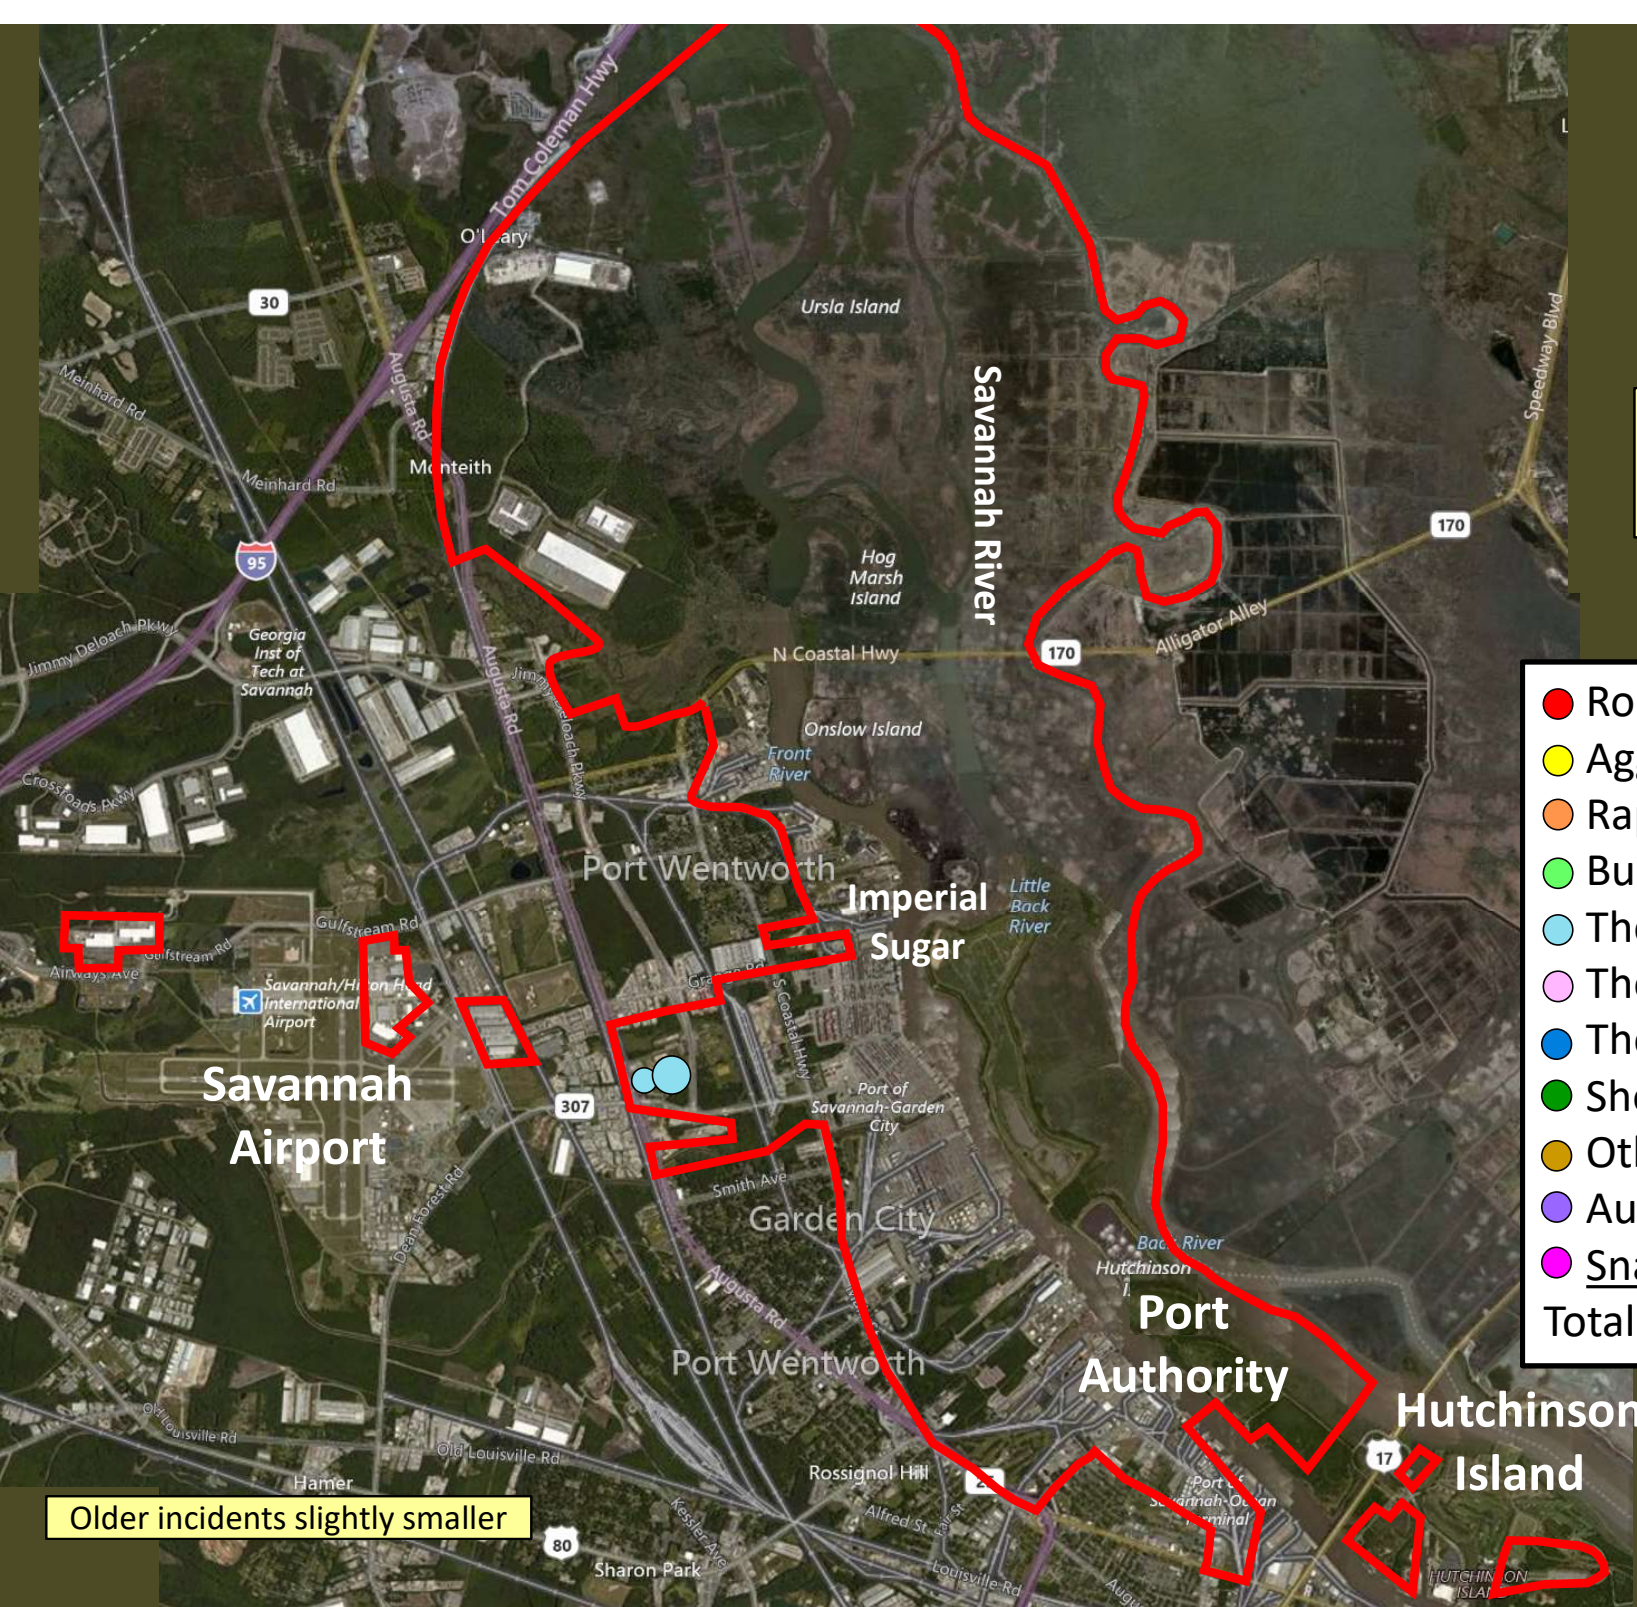

Beat 6

Part I Incidents
Last 28 Days

● Robbery	0
● Aggravated Assault	0
● Rape	0
● Burglary	0
● Theft from Auto	2
● Theft from Yard	0
● Theft from Building	0
● Shoplifting	0
● Other Larceny	0
● Auto Theft	0
● Snatching/PickPkt	0
Total	2

Older incidents slightly smaller