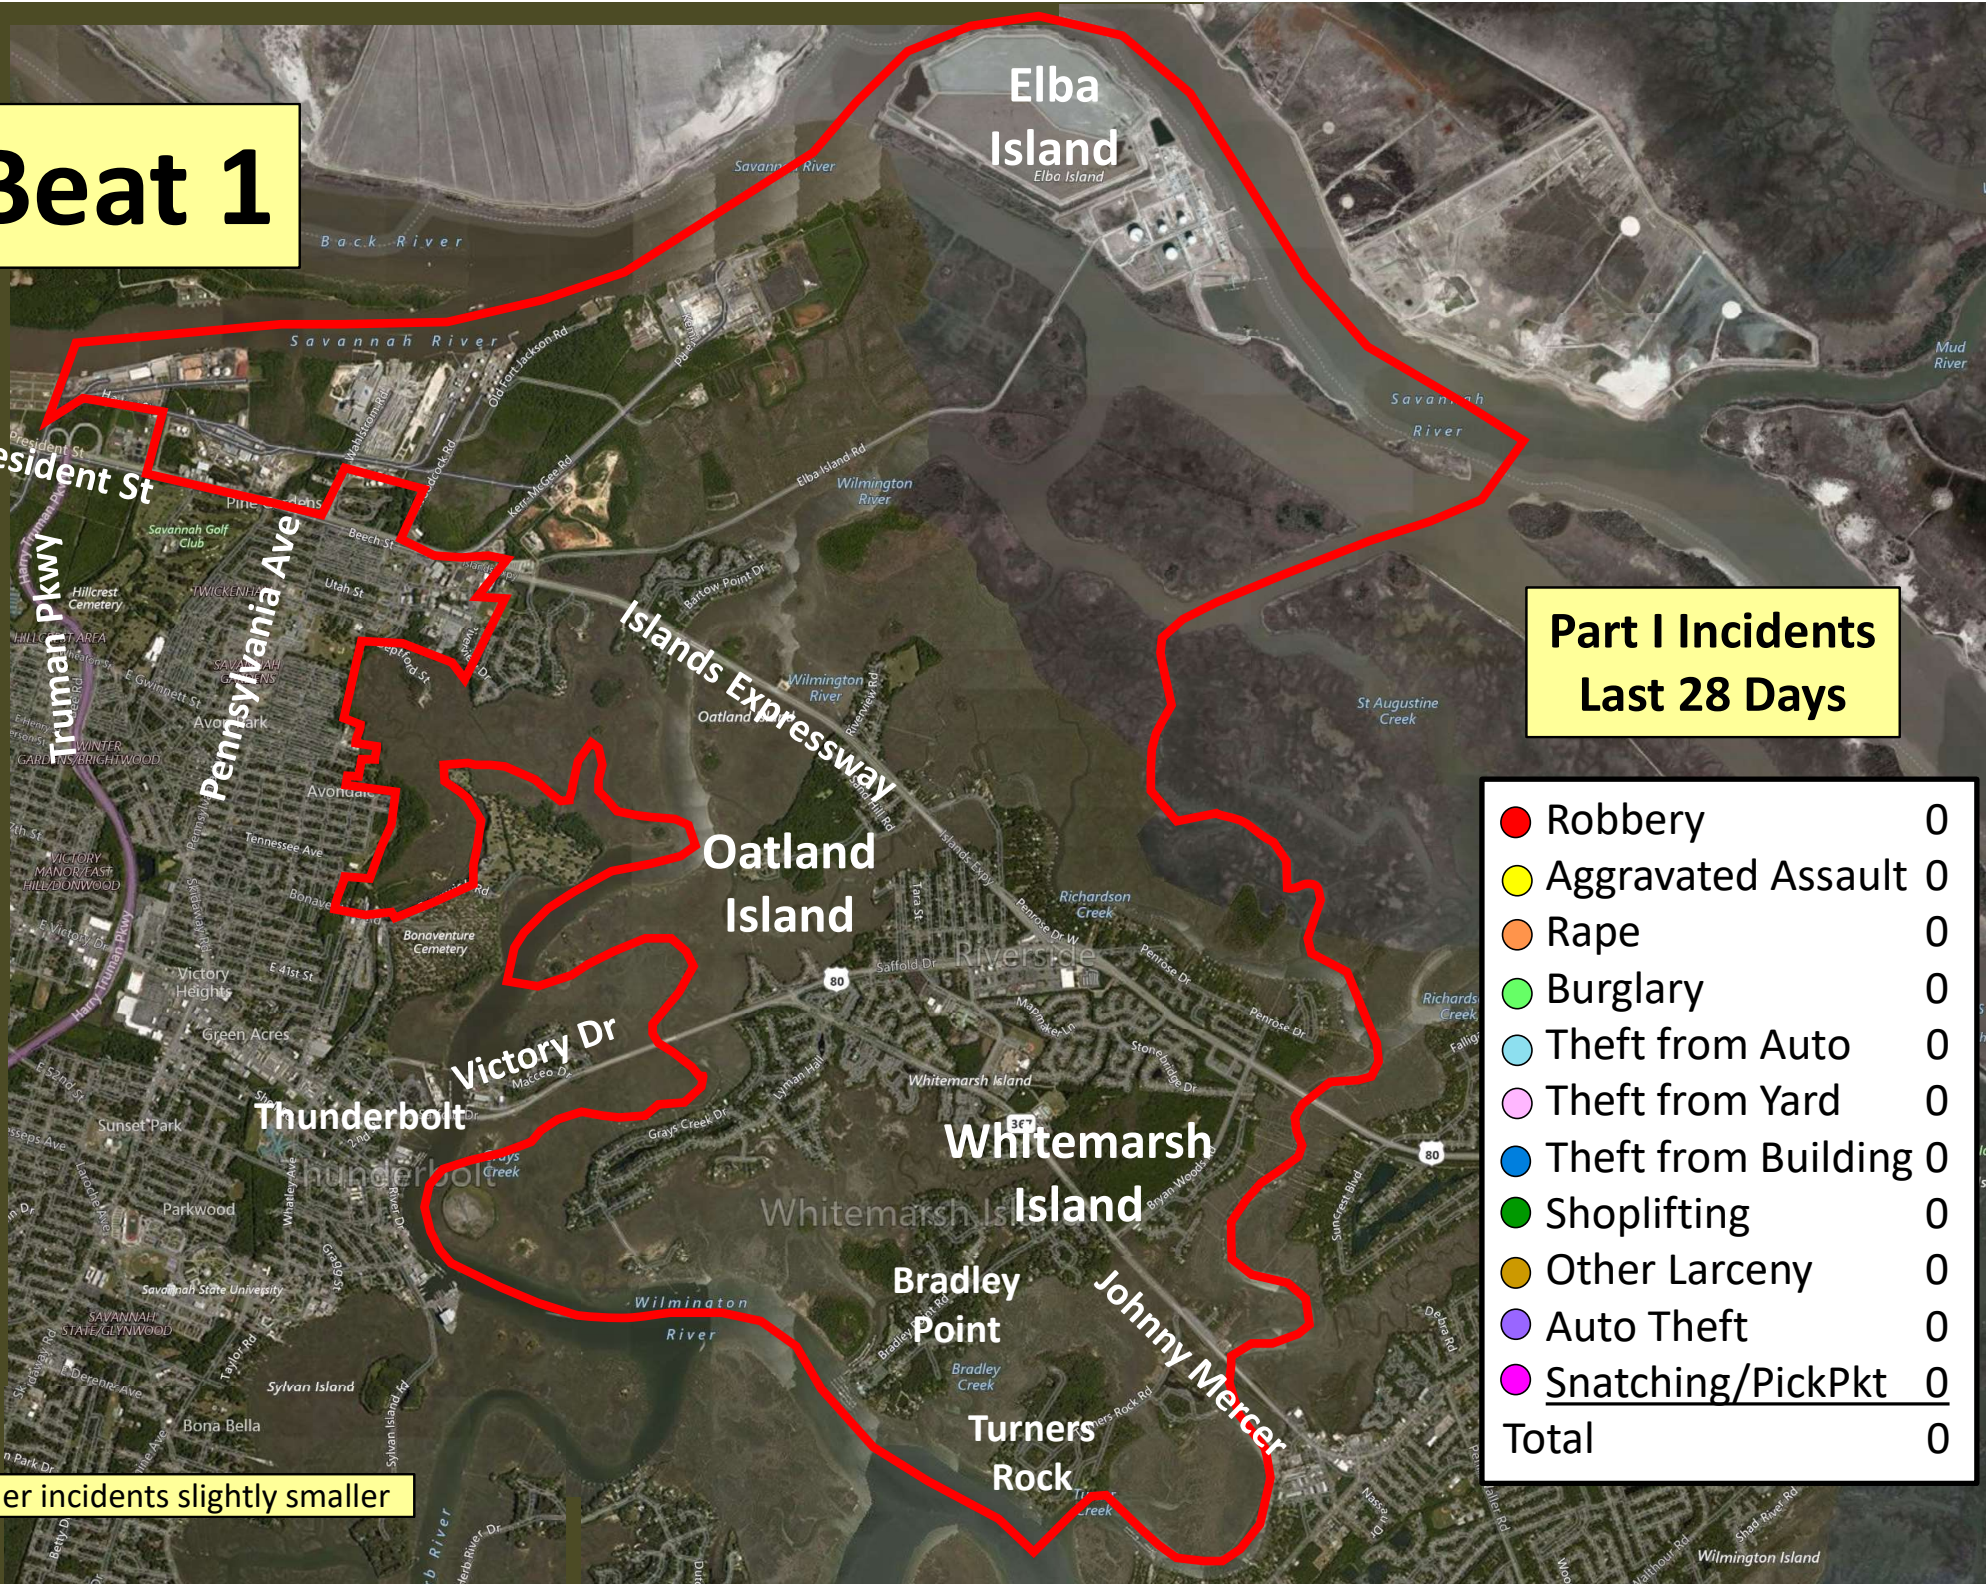

Beat 1

Part I Incidents Last 28 Days

● Robbery	0
● Aggravated Assault	0
● Rape	0
● Burglary	0
● Theft from Auto	0
● Theft from Yard	0
● Theft from Building	0
● Shoplifting	0
● Other Larceny	0
● Auto Theft	0
● Snatching/PickPkt	0
Total	0

Older incidents slightly smaller

Beat 2

Part I Incidents
Last 28 Days

Older incidents slightly smaller

● Robbery	0
● Aggravated Assault	2
● Rape	1
● Burglary	2
● Theft from Auto	0
● Theft from Yard	0
● Theft from Building	1
● Shoplifting	1
● Other Larceny	0
● Auto Theft	0
Total	7