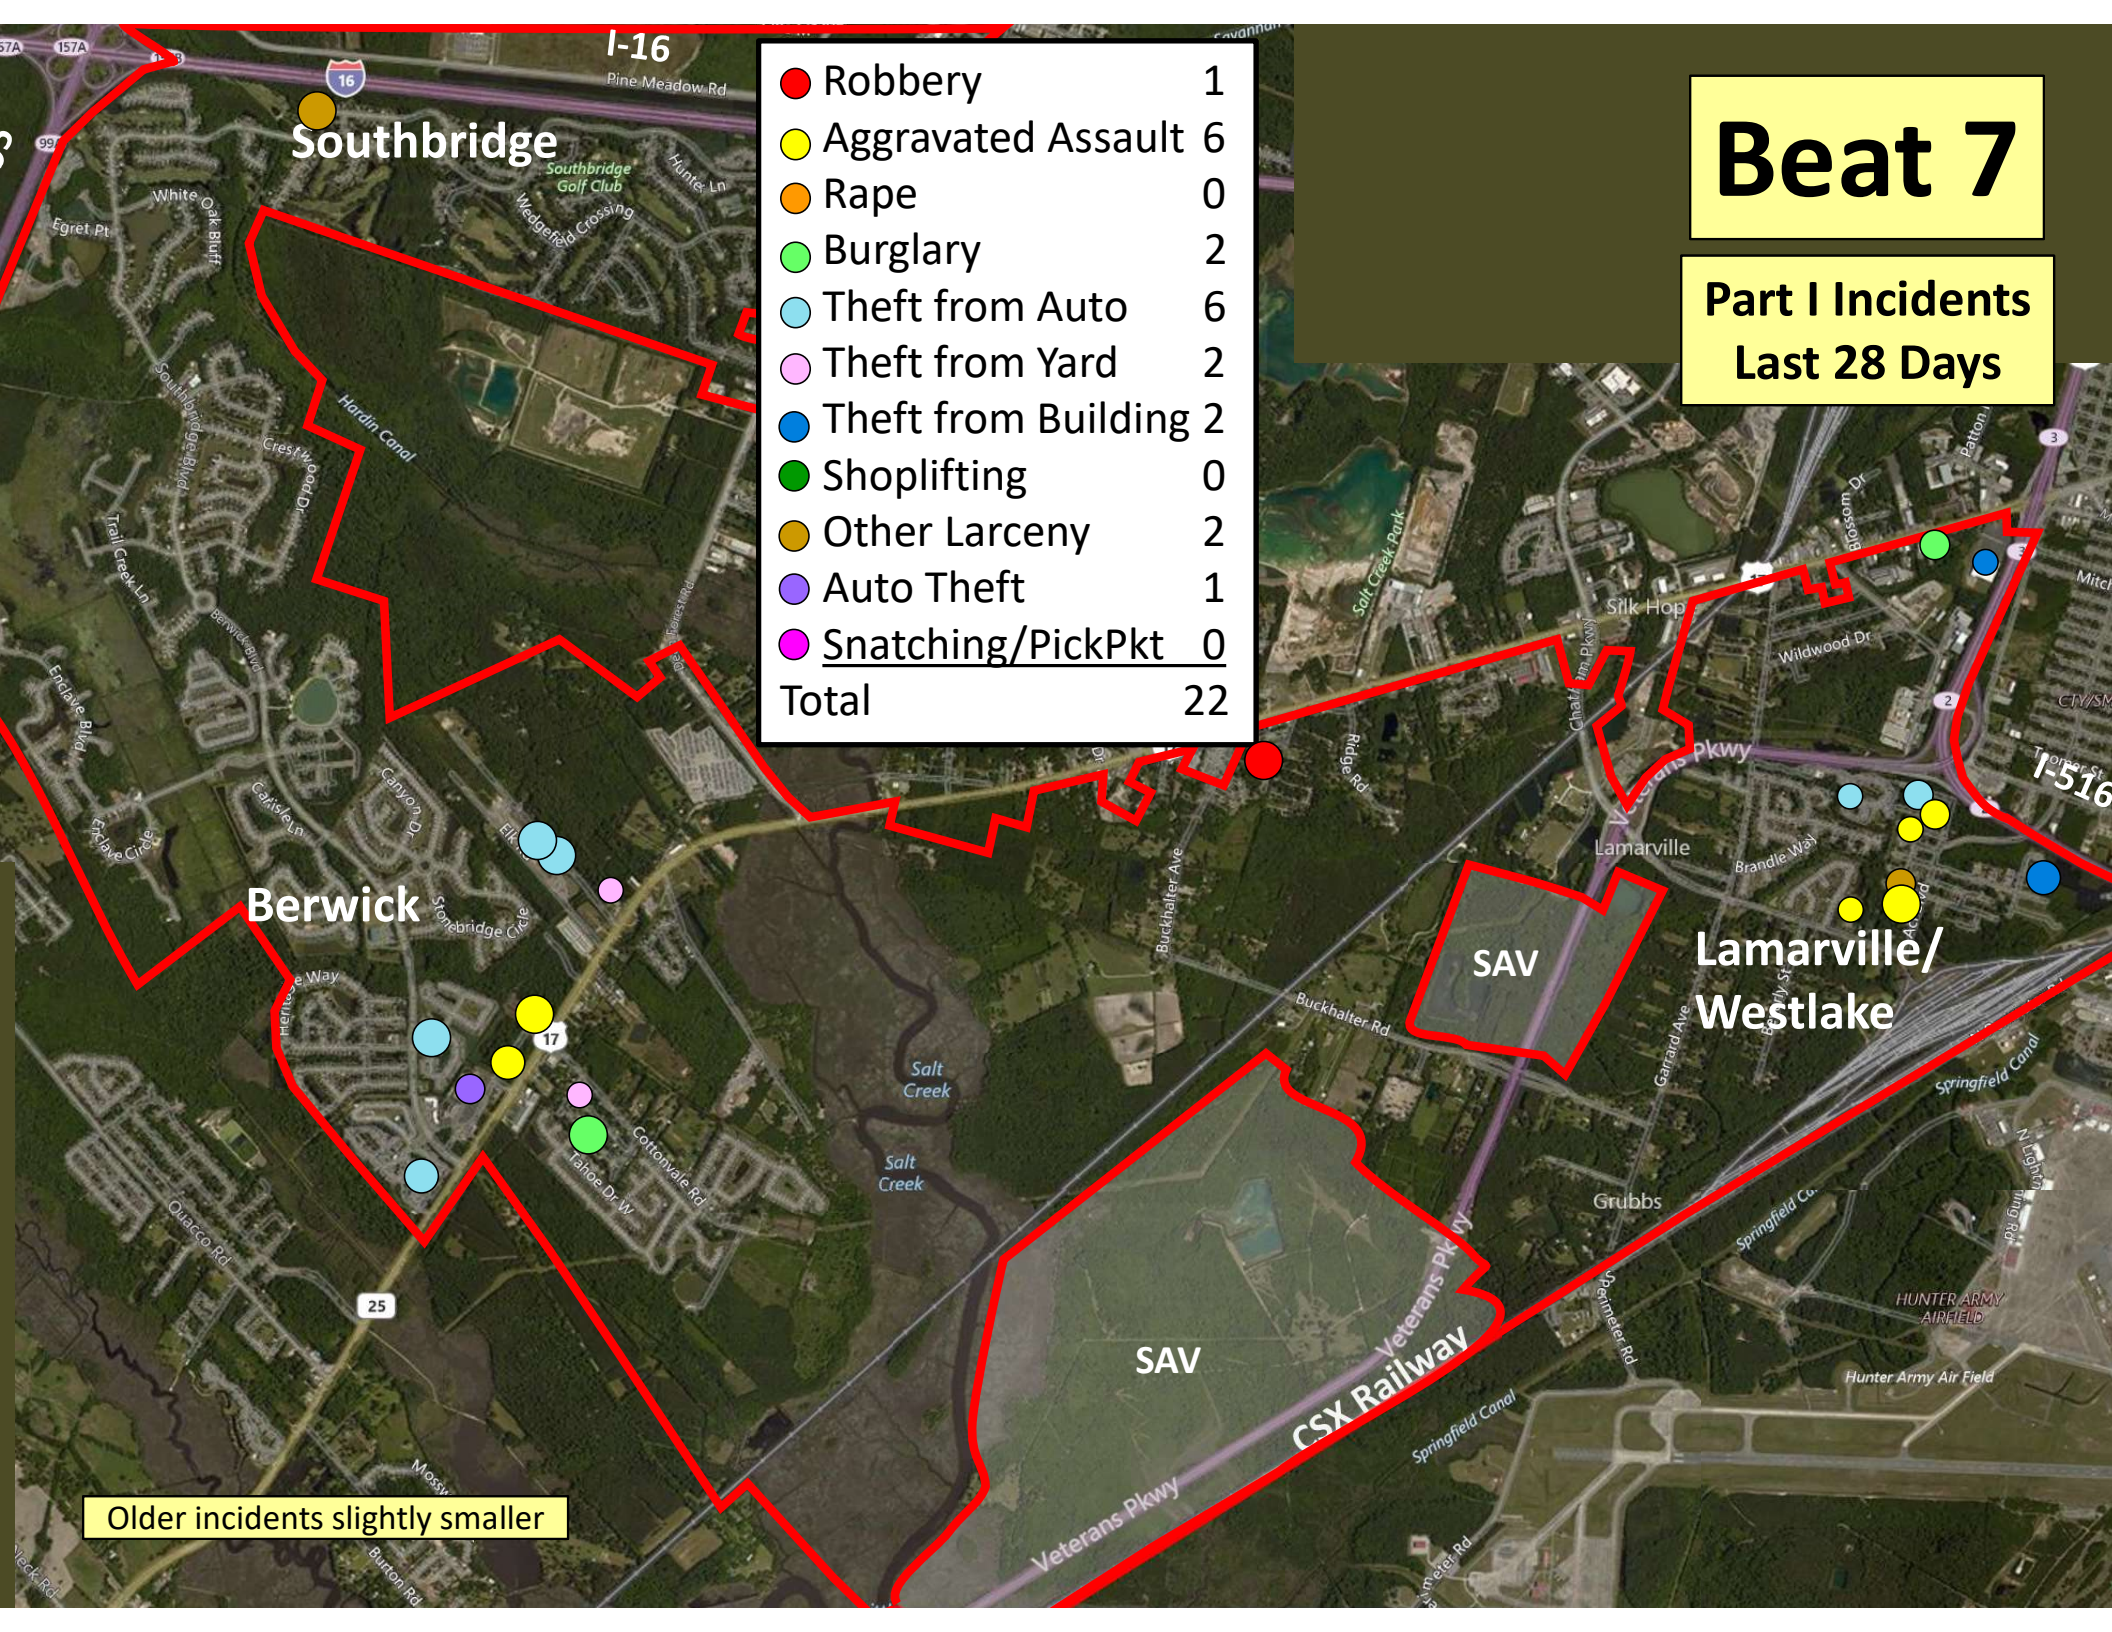

Beat 6

Part I Incidents
Last 28 Days

● Robbery	0
● Aggravated Assault	0
● Rape	0
● Burglary	0
● Theft from Auto	0
● Theft from Yard	1
● Theft from Building	0
● Shoplifting	0
● Other Larceny	0
● Auto Theft	0
● Snatching/PickPkt	0
Total	1

Older incidents slightly smaller

Beat 7

Part I Incidents
Last 28 Days

● Robbery	1
● Aggravated Assault	6
● Rape	0
● Burglary	2
● Theft from Auto	6
● Theft from Yard	2
● Theft from Building	2
● Shoplifting	0
● Other Larceny	2
● Auto Theft	1
● Snatching/PickPkt	0
Total	22

Older incidents slightly smaller

Beat 8

Part I Incidents Last 28 Days

Arson	2
Aggravated Assault	2
Rape	0
Burglary	10
Theft from Auto	4
Theft from Yard	2
Theft from Bldg	3
Shoplifting	9
Other Larceny	1
Auto Theft	0
Sudden Snatching	0
Total	33