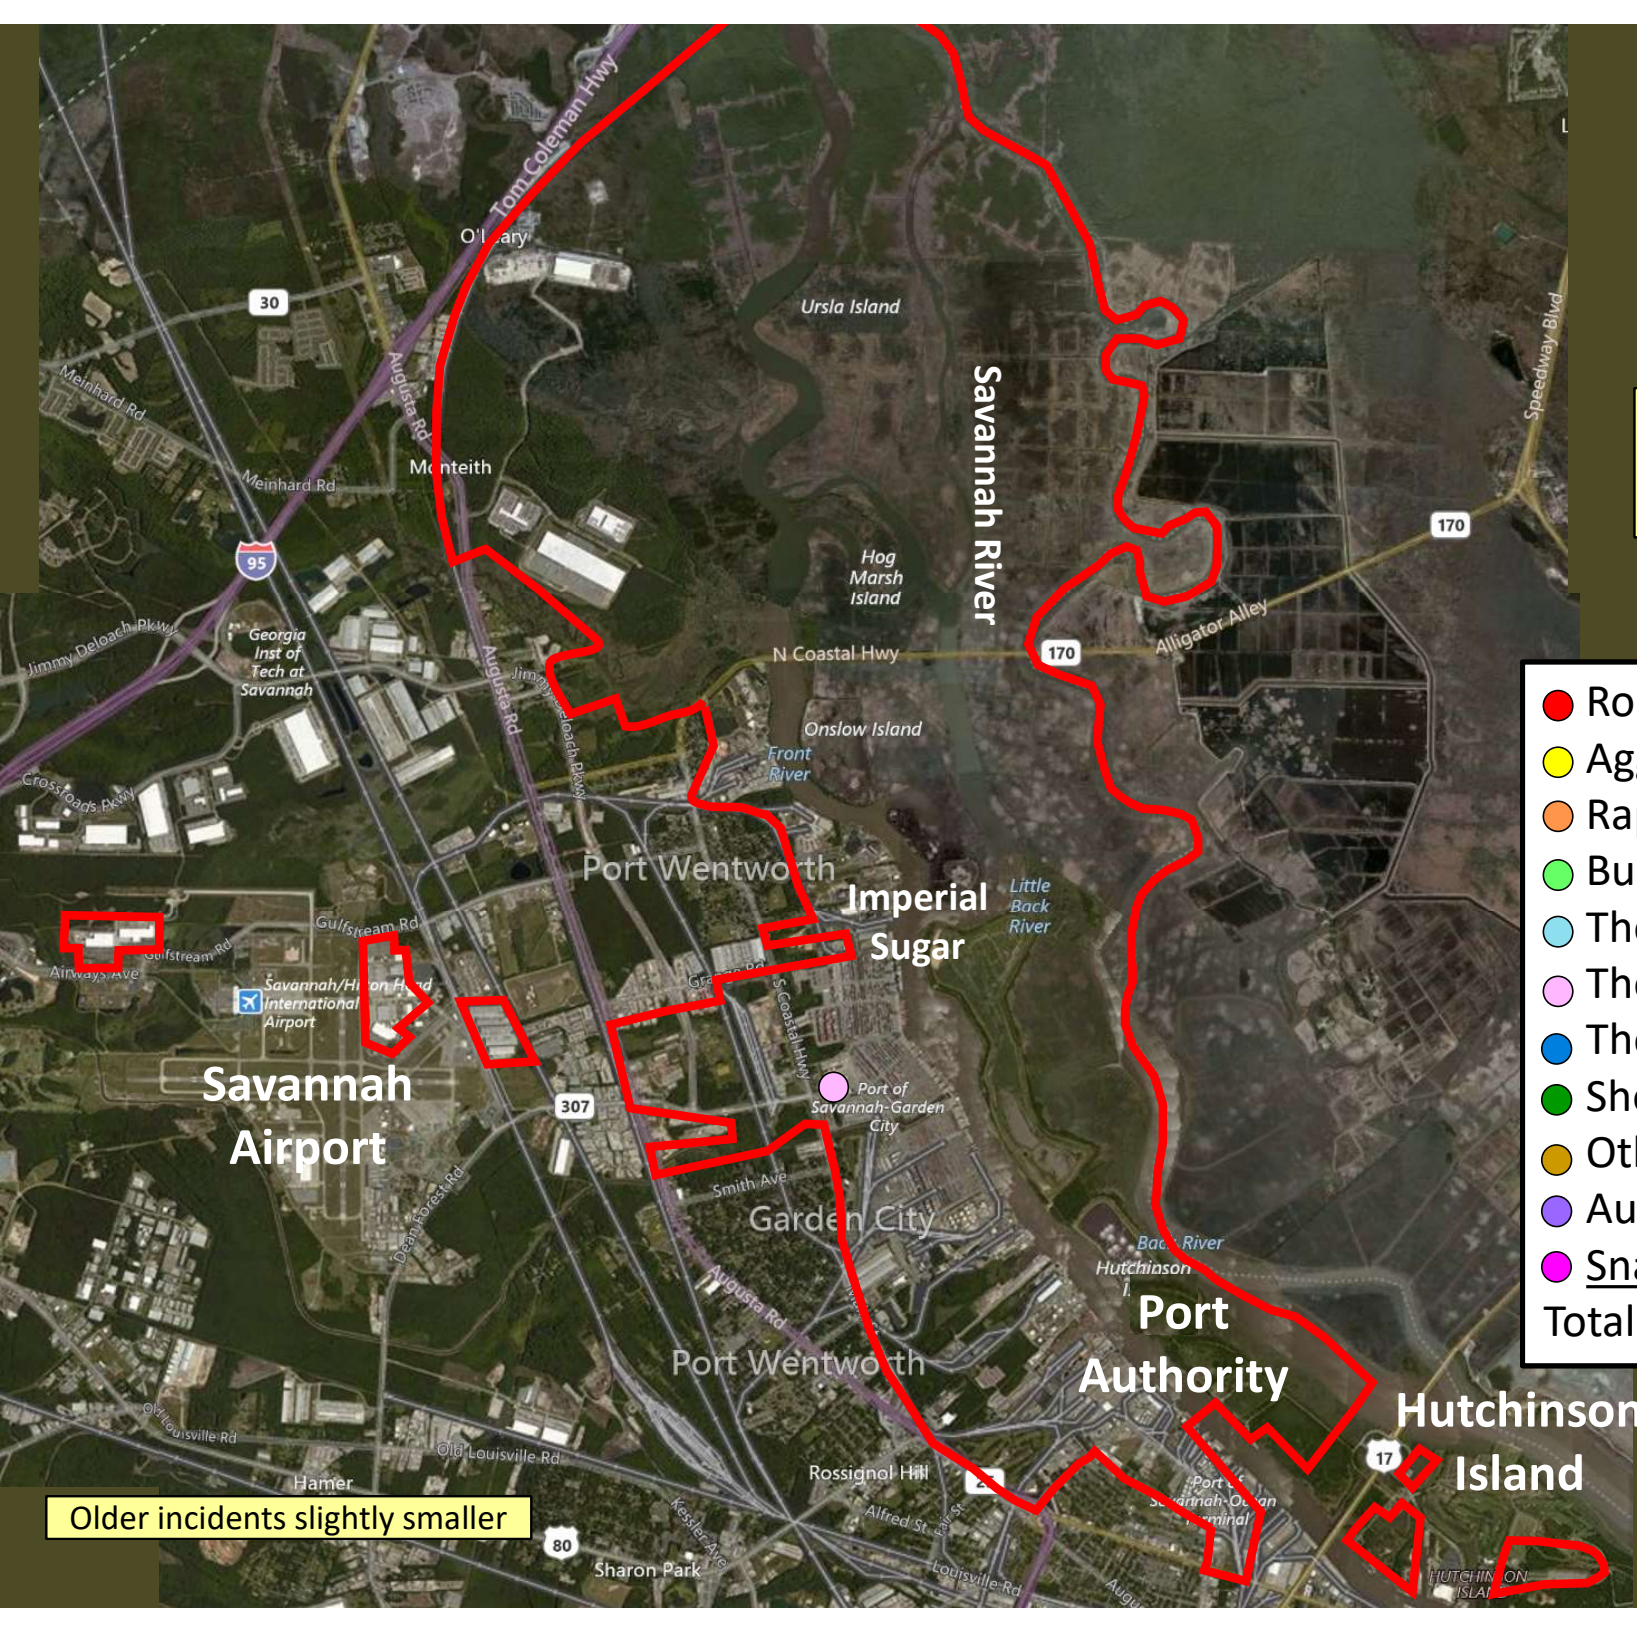

Beat 6

Part I Incidents
Last 28 Days

● Robbery	0
● Aggravated Assault	0
● Rape	0
● Burglary	0
● Theft from Auto	0
● Theft from Yard	1
● Theft from Building	0
● Shoplifting	0
● Other Larceny	0
● Auto Theft	0
● Snatching/PickPkt	0
Total	1

Older incidents slightly smaller