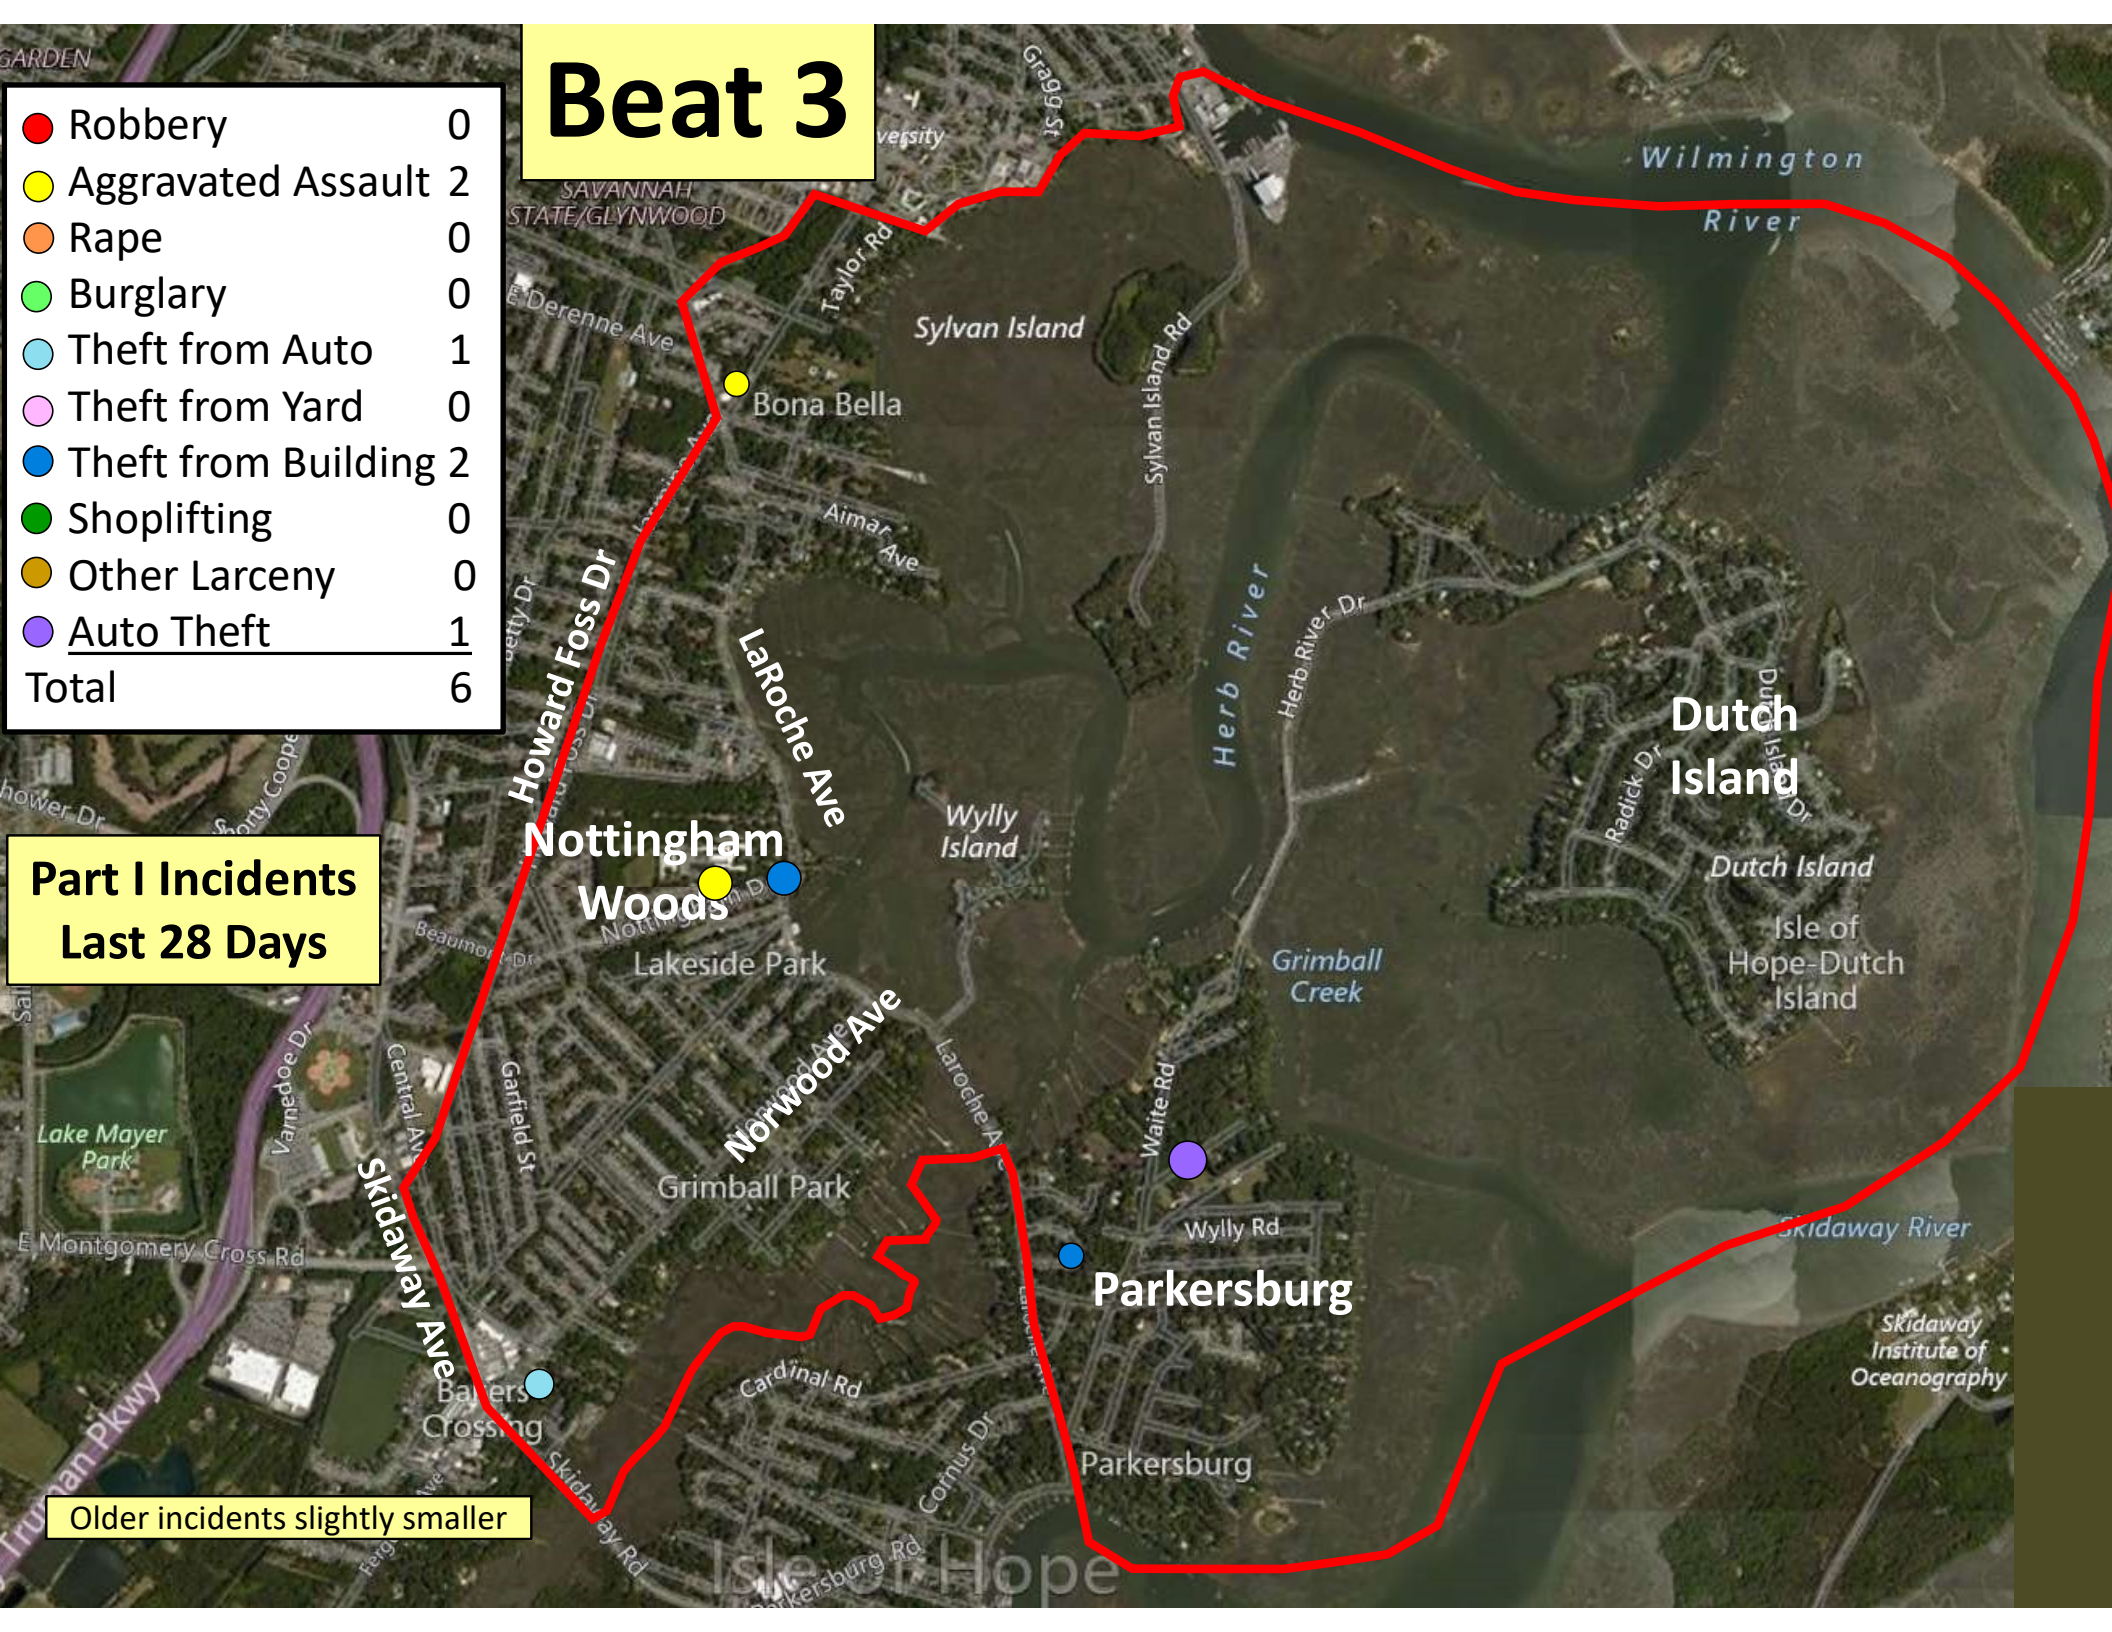

Beat 3

● Robbery	0
● Aggravated Assault	2
● Rape	0
● Burglary	0
● Theft from Auto	1
● Theft from Yard	0
● Theft from Building	2
● Shoplifting	0
● Other Larceny	0
● Auto Theft	1
Total	6

Part I Incidents Last 28 Days

Older incidents slightly smaller