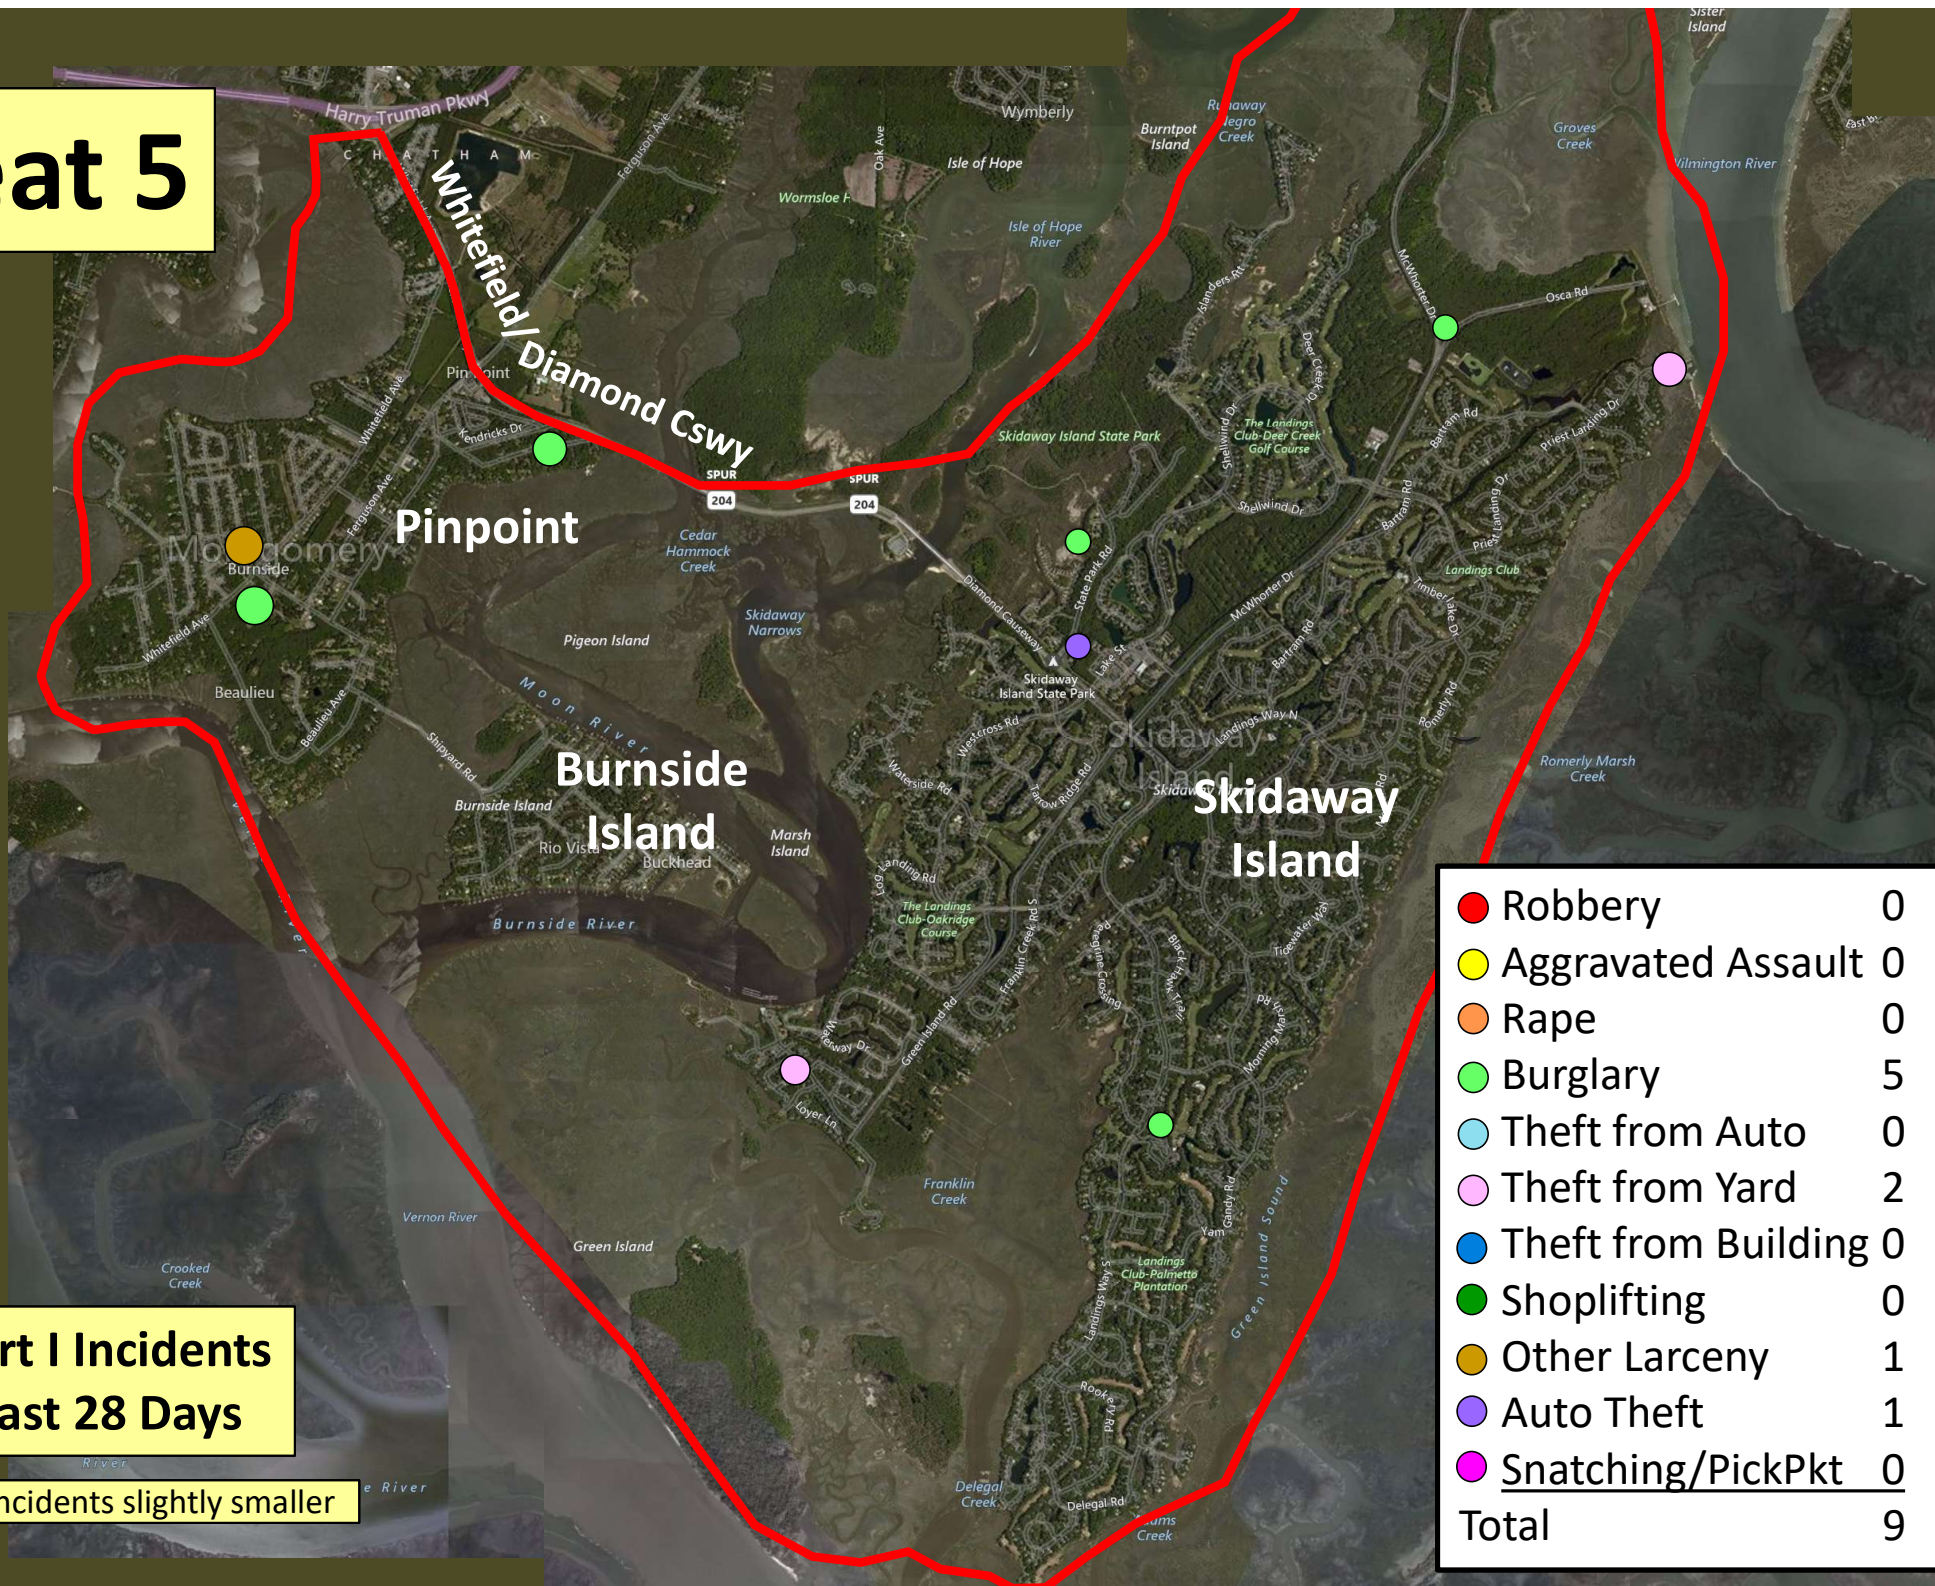

Beat 5

**Part I Incidents
Last 28 Days**

Older incidents slightly smaller

● Robbery	0
● Aggravated Assault	0
● Rape	0
● Burglary	5
● Theft from Auto	0
● Theft from Yard	2
● Theft from Building	0
● Shoplifting	0
● Other Larceny	1
● Auto Theft	1
● Snatching/PickPkt	0
Total	9