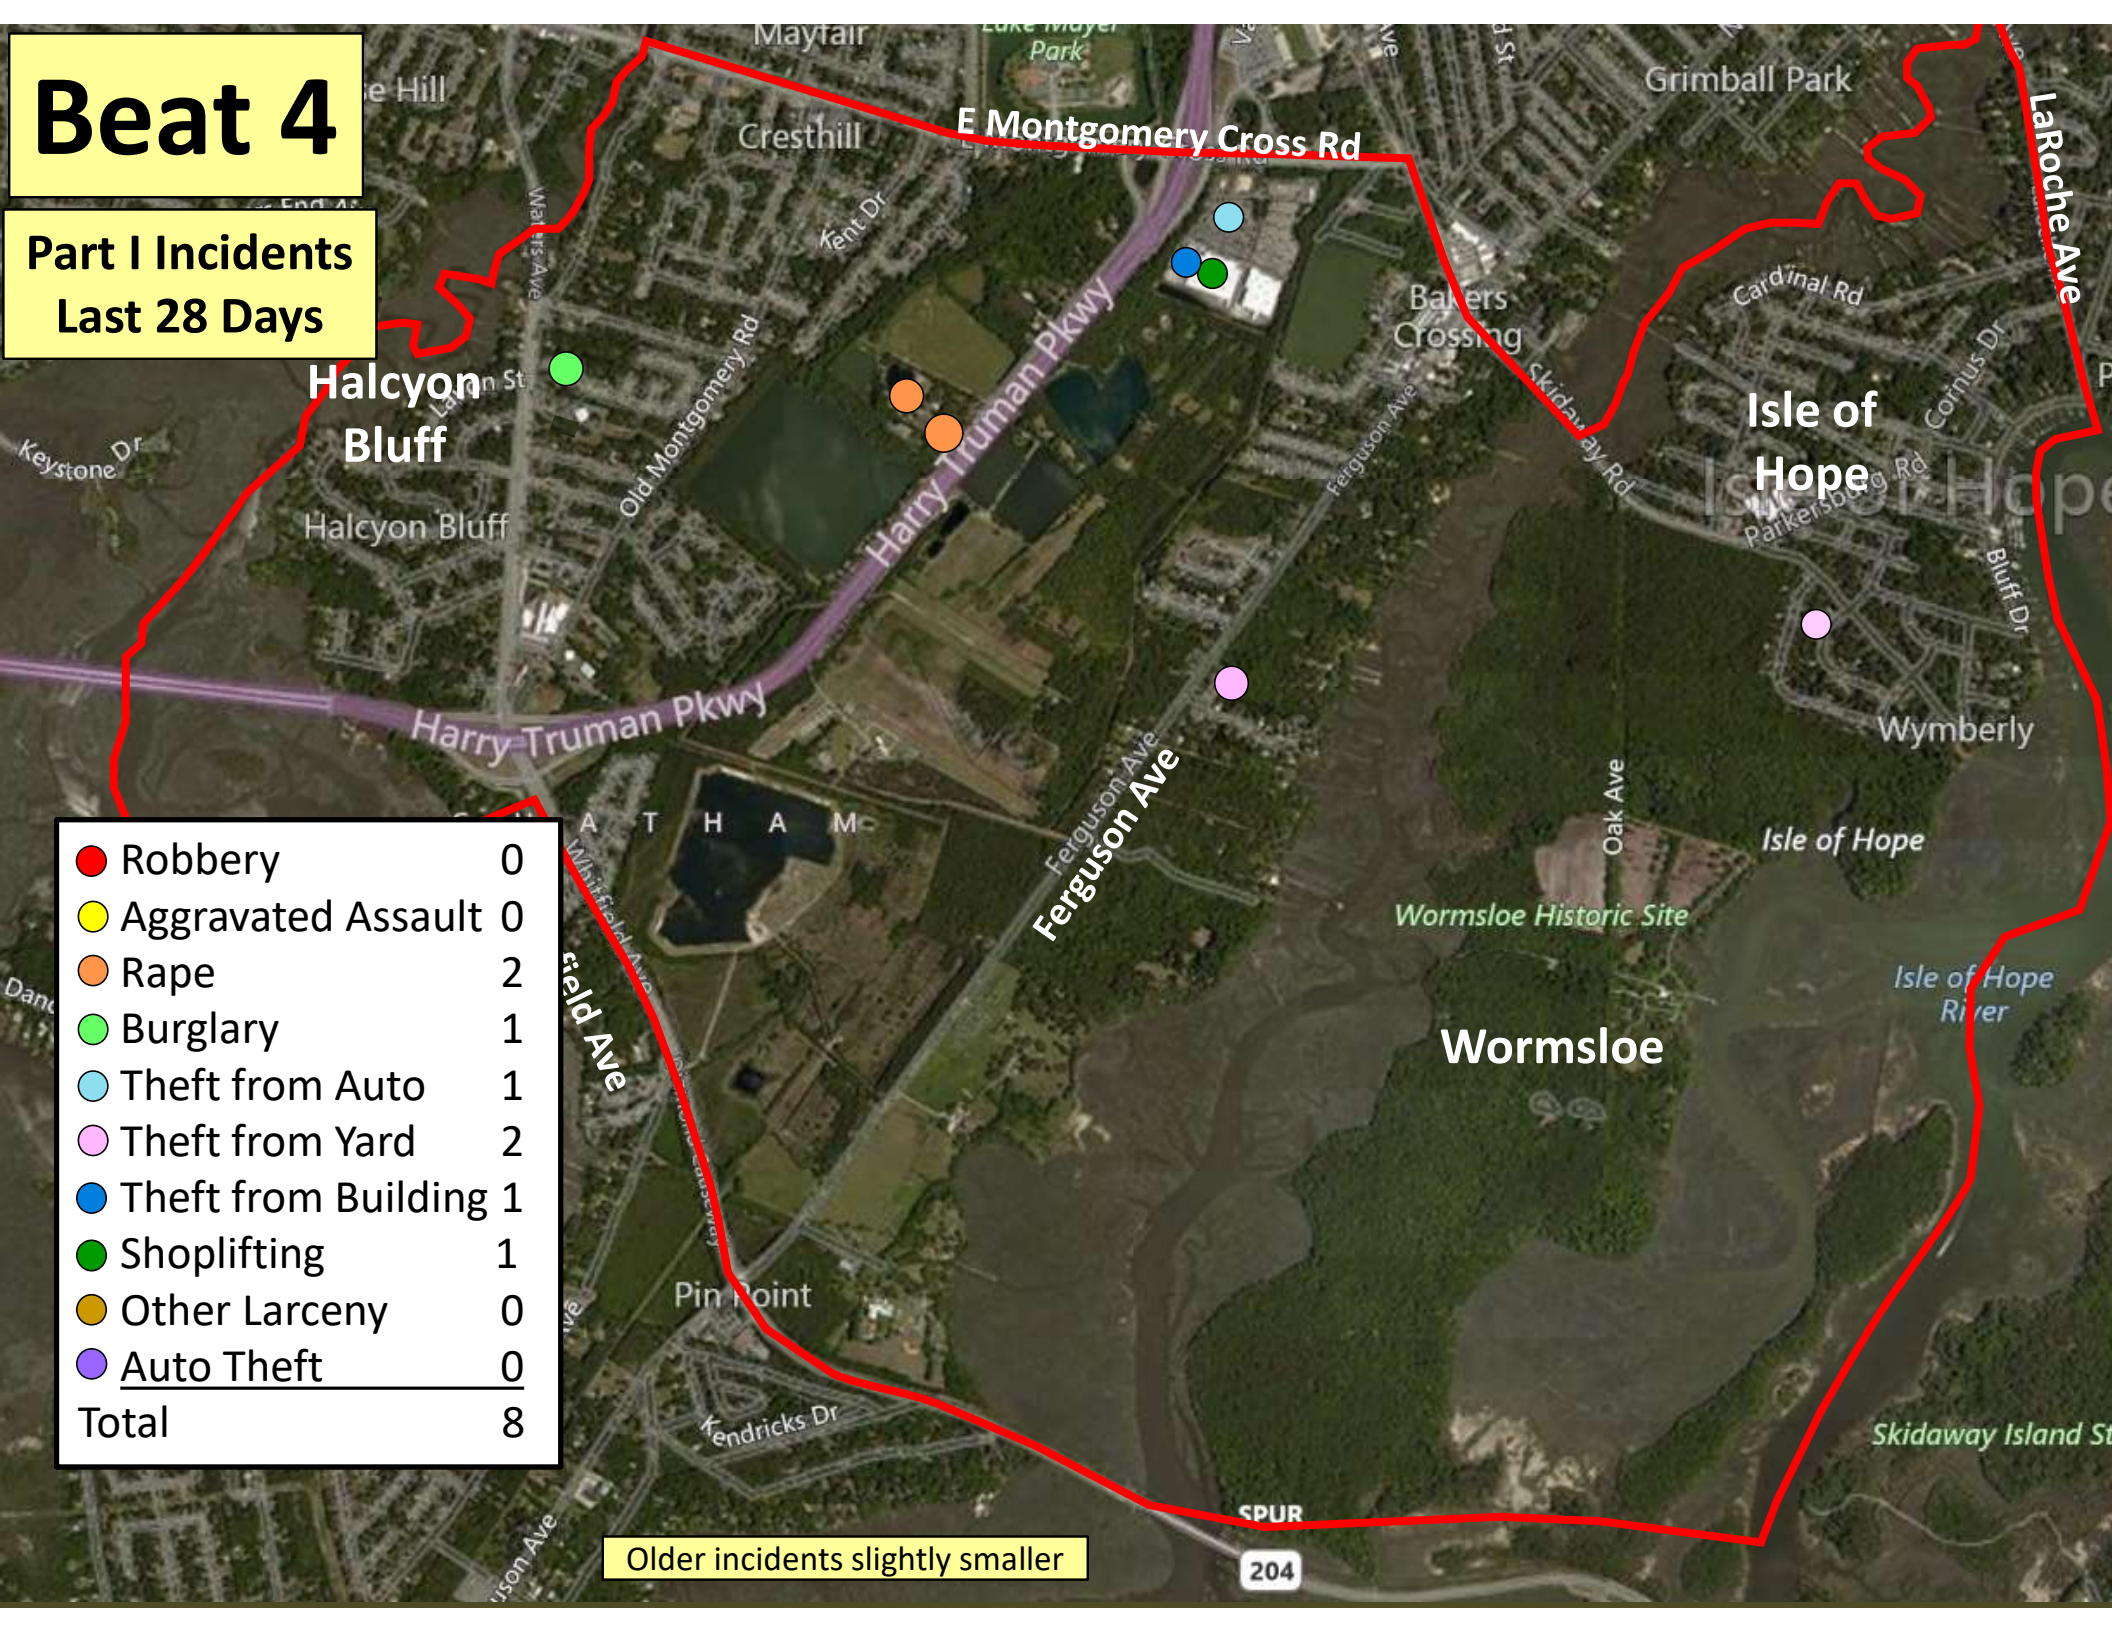

Beat 4

Part I Incidents
Last 28 Days

● Robbery	0
● Aggravated Assault	0
● Rape	2
● Burglary	1
● Theft from Auto	1
● Theft from Yard	2
● Theft from Building	1
● Shoplifting	1
● Other Larceny	0
● Auto Theft	0
Total	8

Older incidents slightly smaller