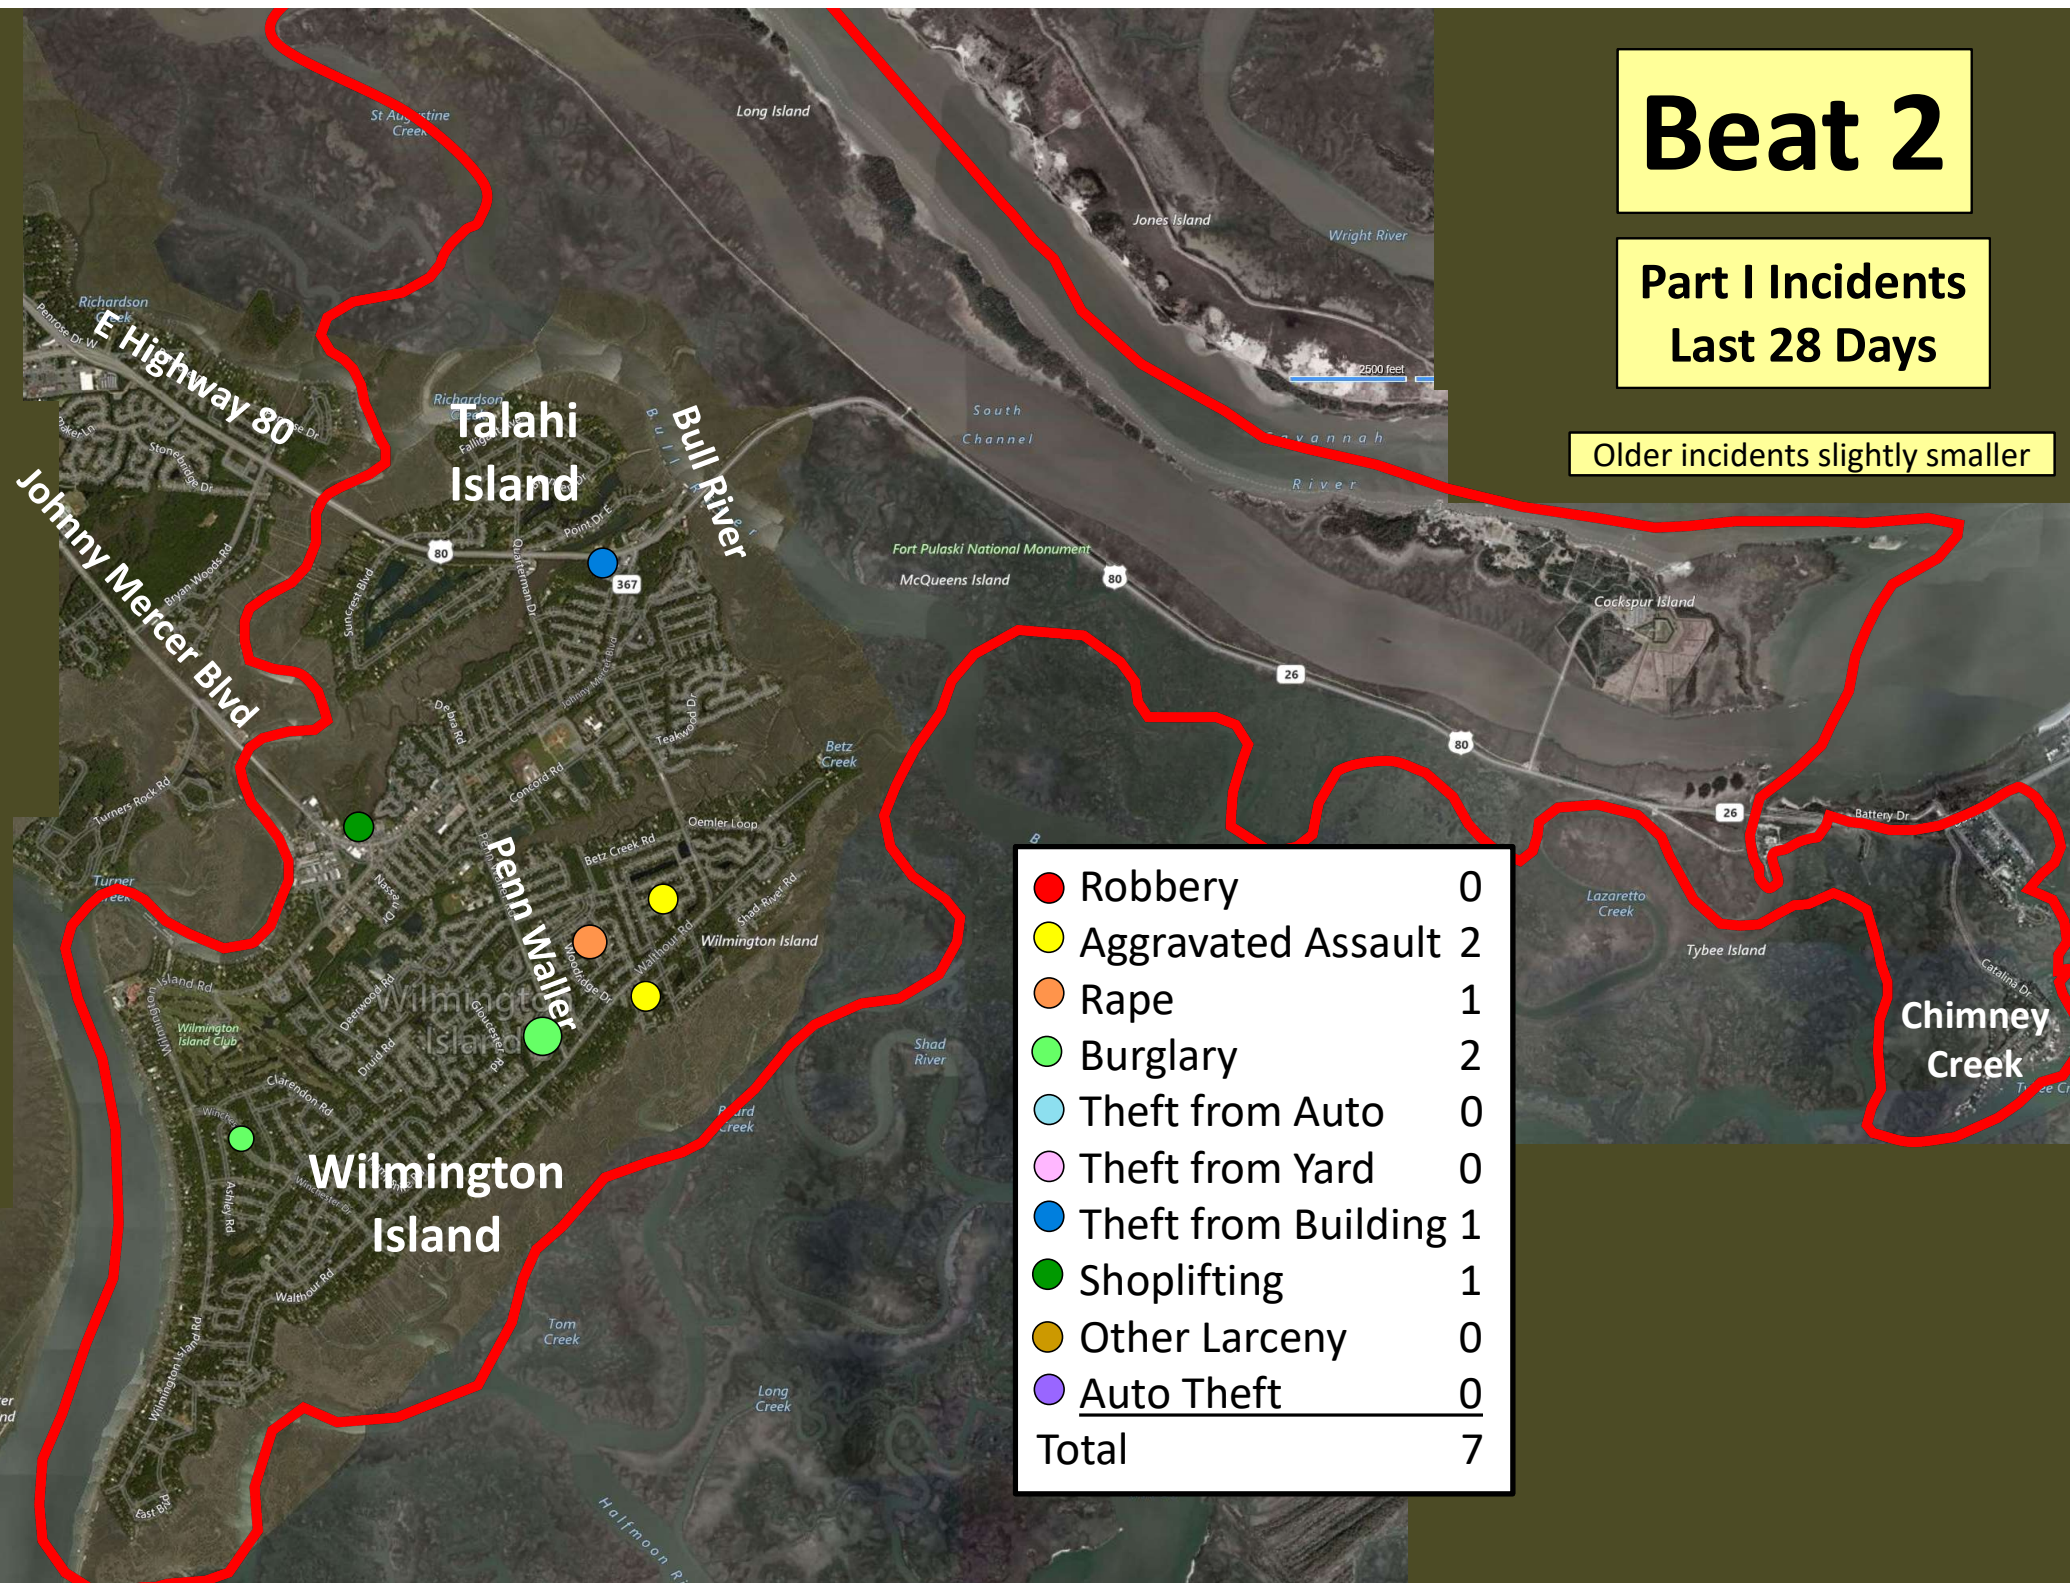

Beat 1

Part I Incidents Last 28 Days

● Robbery	0
● Aggravated Assault	0
● Rape	0
● Burglary	0
● Theft from Auto	0
● Theft from Yard	0
● Theft from Building	0
● Shoplifting	0
● Other Larceny	0
● Auto Theft	0
● Snatching/PickPkt	0
Total	0

Older incidents slightly smaller

Beat 2

Part I Incidents
Last 28 Days

Older incidents slightly smaller

● Robbery	0
● Aggravated Assault	2
● Rape	1
● Burglary	2
● Theft from Auto	0
● Theft from Yard	0
● Theft from Building	1
● Shoplifting	1
● Other Larceny	0
● Auto Theft	0
Total	7

Beat 3

● Robbery	0
● Aggravated Assault	2
● Rape	0
● Burglary	0
● Theft from Auto	1
● Theft from Yard	0
● Theft from Building	2
● Shoplifting	0
● Other Larceny	0
● Auto Theft	1
Total	6

Part I Incidents Last 28 Days