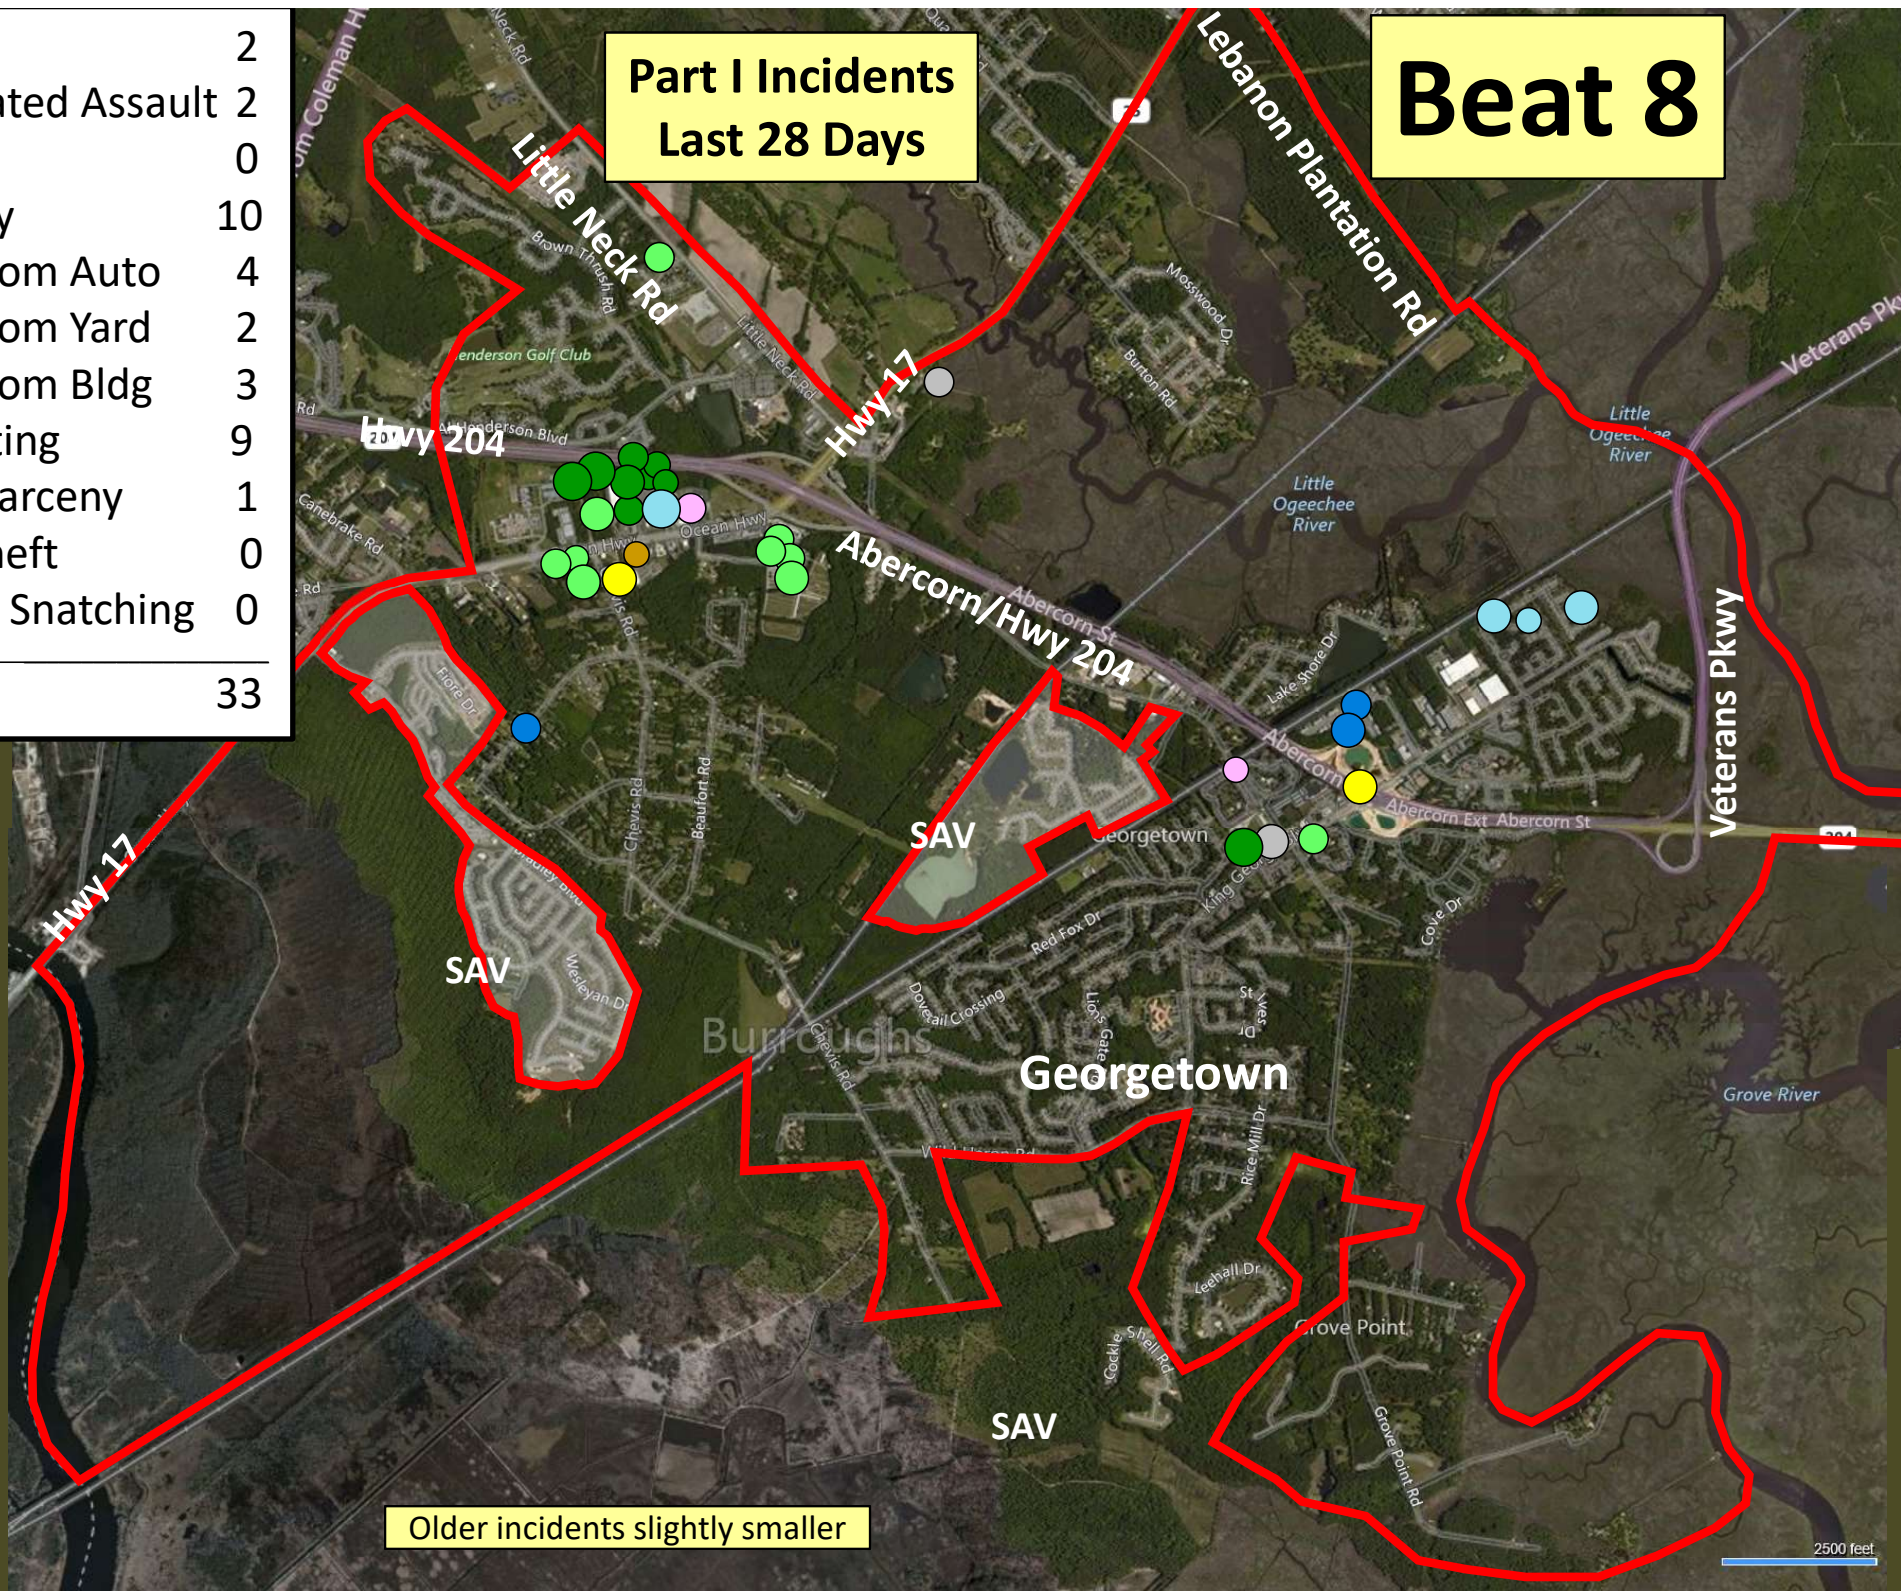

Older incidents slightly smaller

Beat 7

Part I Incidents
Last 28 Days

● Robbery	1
● Aggravated Assault	6
● Rape	0
● Burglary	2
● Theft from Auto	6
● Theft from Yard	2
● Theft from Building	2
● Shoplifting	0
● Other Larceny	2
● Auto Theft	1
● Snatching/PickPkt	0
Total	22

Older incidents slightly smaller

Beat 8

Part I Incidents Last 28 Days

Arson	2
Aggravated Assault	2
Rape	0
Burglary	10
Theft from Auto	4
Theft from Yard	2
Theft from Bldg	3
Shoplifting	9
Other Larceny	1
Auto Theft	0
Sudden Snatching	0
Total	33