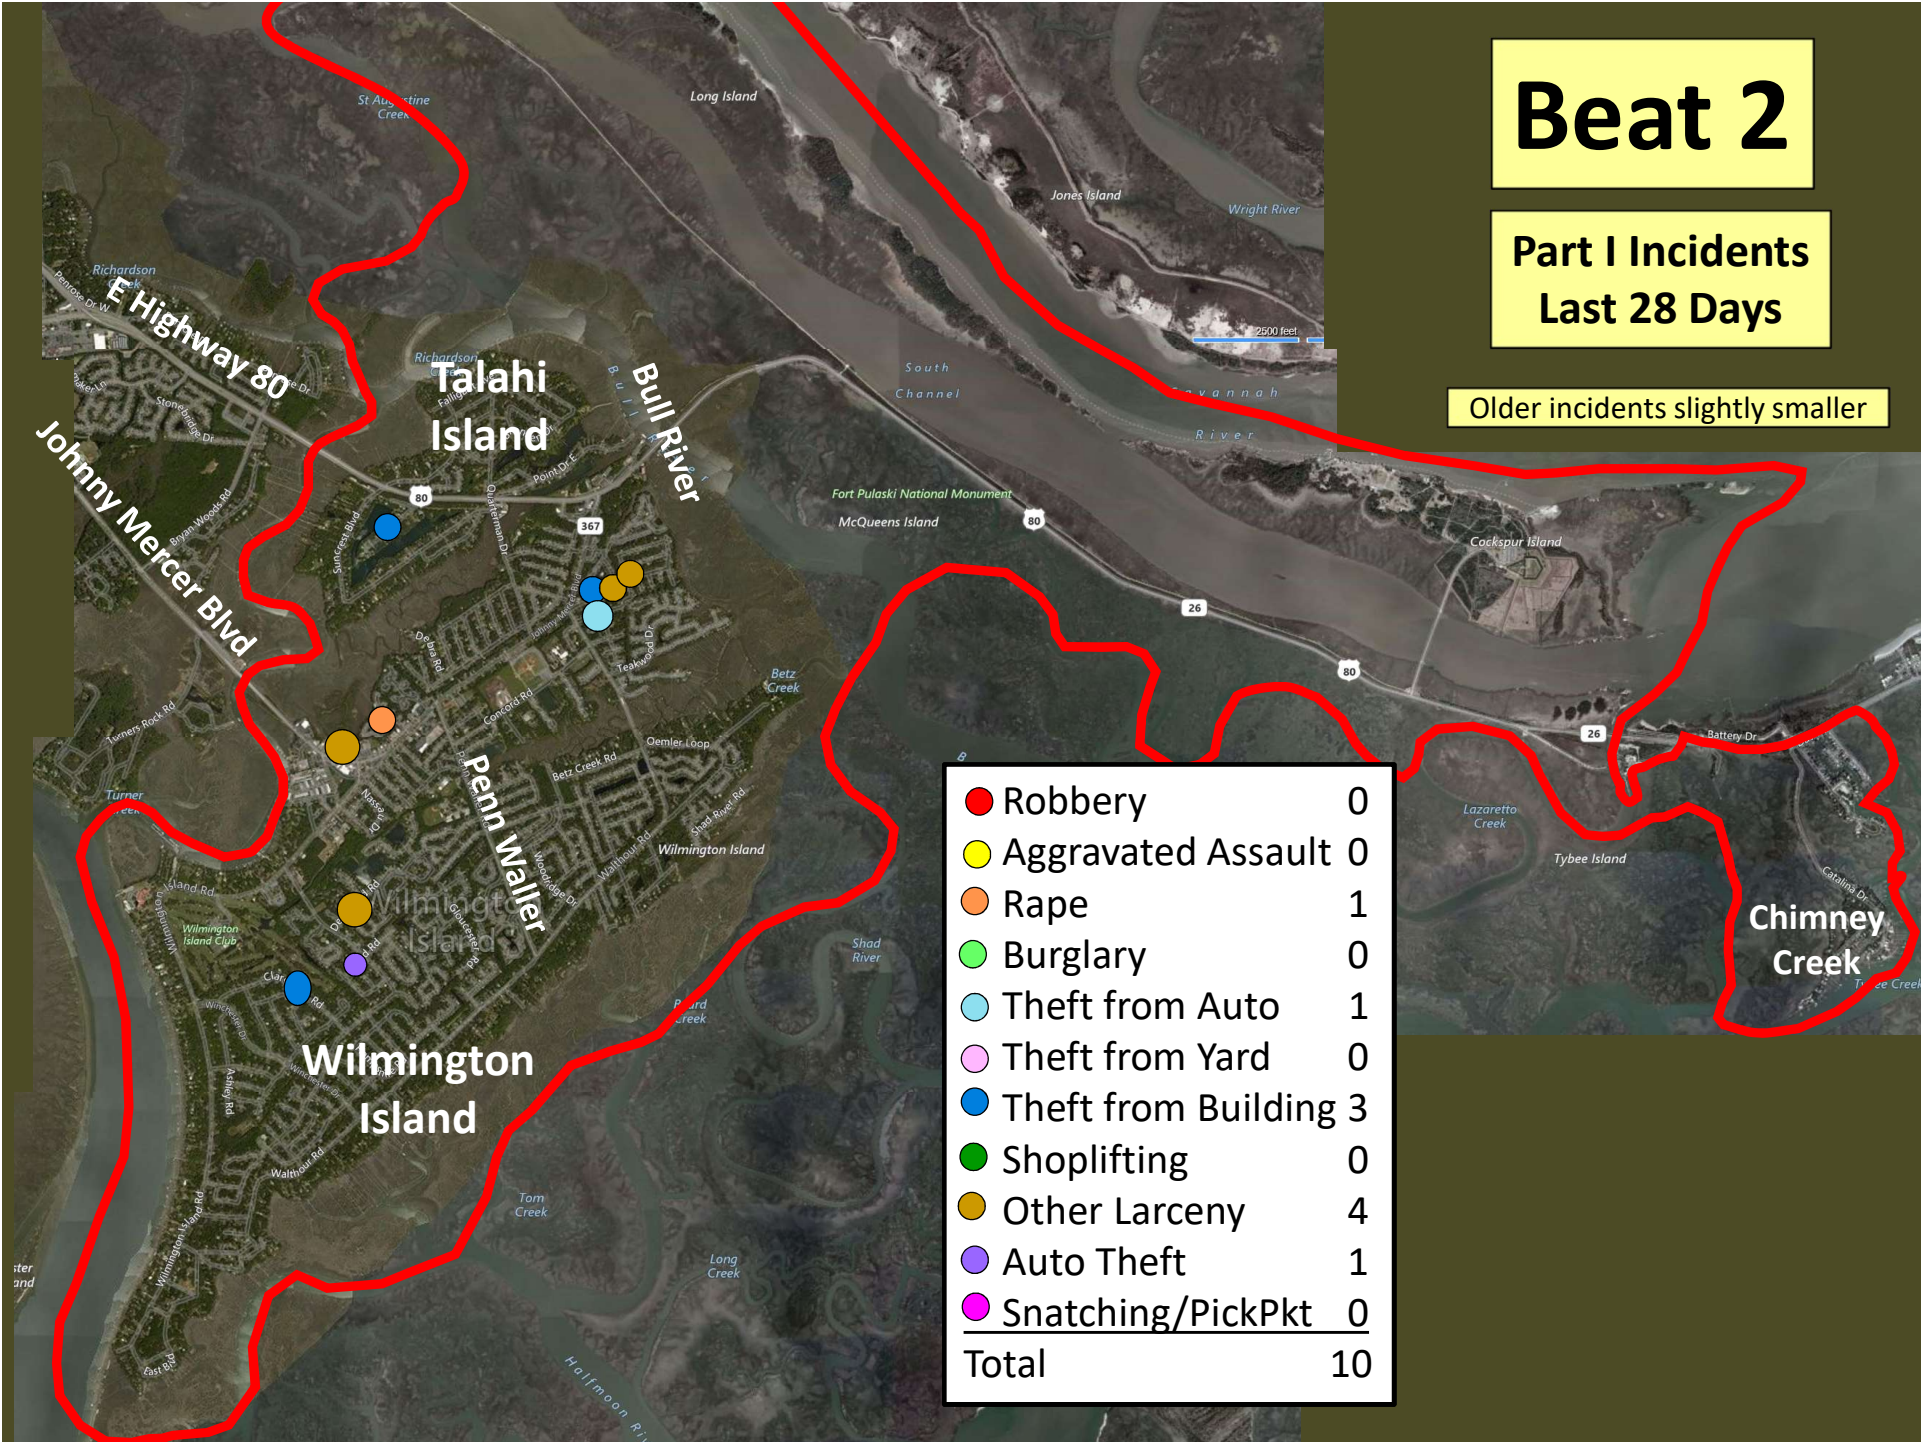

Beat 1

Part I Incidents Last 28 Days

● Arson	1
● Robbery	0
● Aggravated Assault	1
● Rape	2
● Burglary	1
● Theft from Auto	4
● Theft from Yard	0
● Theft from Building	1
● Shoplifting	1
● Other Larceny	0
● Auto Theft	0
● Snatching/PickPkt	0
Total	10

Older incidents slightly smaller

Beat 2

Part I Incidents
Last 28 Days

Older incidents slightly smaller

Beat 3

● Robbery	0
● Aggravated Assault	0
● Rape	2
● Burglary	0
● Theft from Auto	1
● Theft from Yard	0
● Theft from Building	1
● Shoplifting	1
● Other Larceny	0
● Auto Theft	1
● Snatching/PickPkt	0
Total	6

Part I Incidents Last 28 Days

Older incidents slightly smaller

Beat 4

Part I Incidents
Last 28 Days

Older incidents slightly smaller

204

Beat 5

**Part I Incidents
Last 28 Days**

**Part I Incidents
Last 28 Days**

Beat 8

Older incidents slightly smaller

2500 feet

Beat 9

Part I Incidents Last 28 Days

Note: The Enclave subdivision is now in Beat 7

● Robbery	0
● Aggravated Assault	4
● Rape	3
● Burglary	2
● Theft from Auto	9
● Theft from Yard	0
● Theft from Building	0
● Shoplifting	2
● Other Larceny	0
● Auto Theft	5
● Snatching/PickPkt	0
Total	25