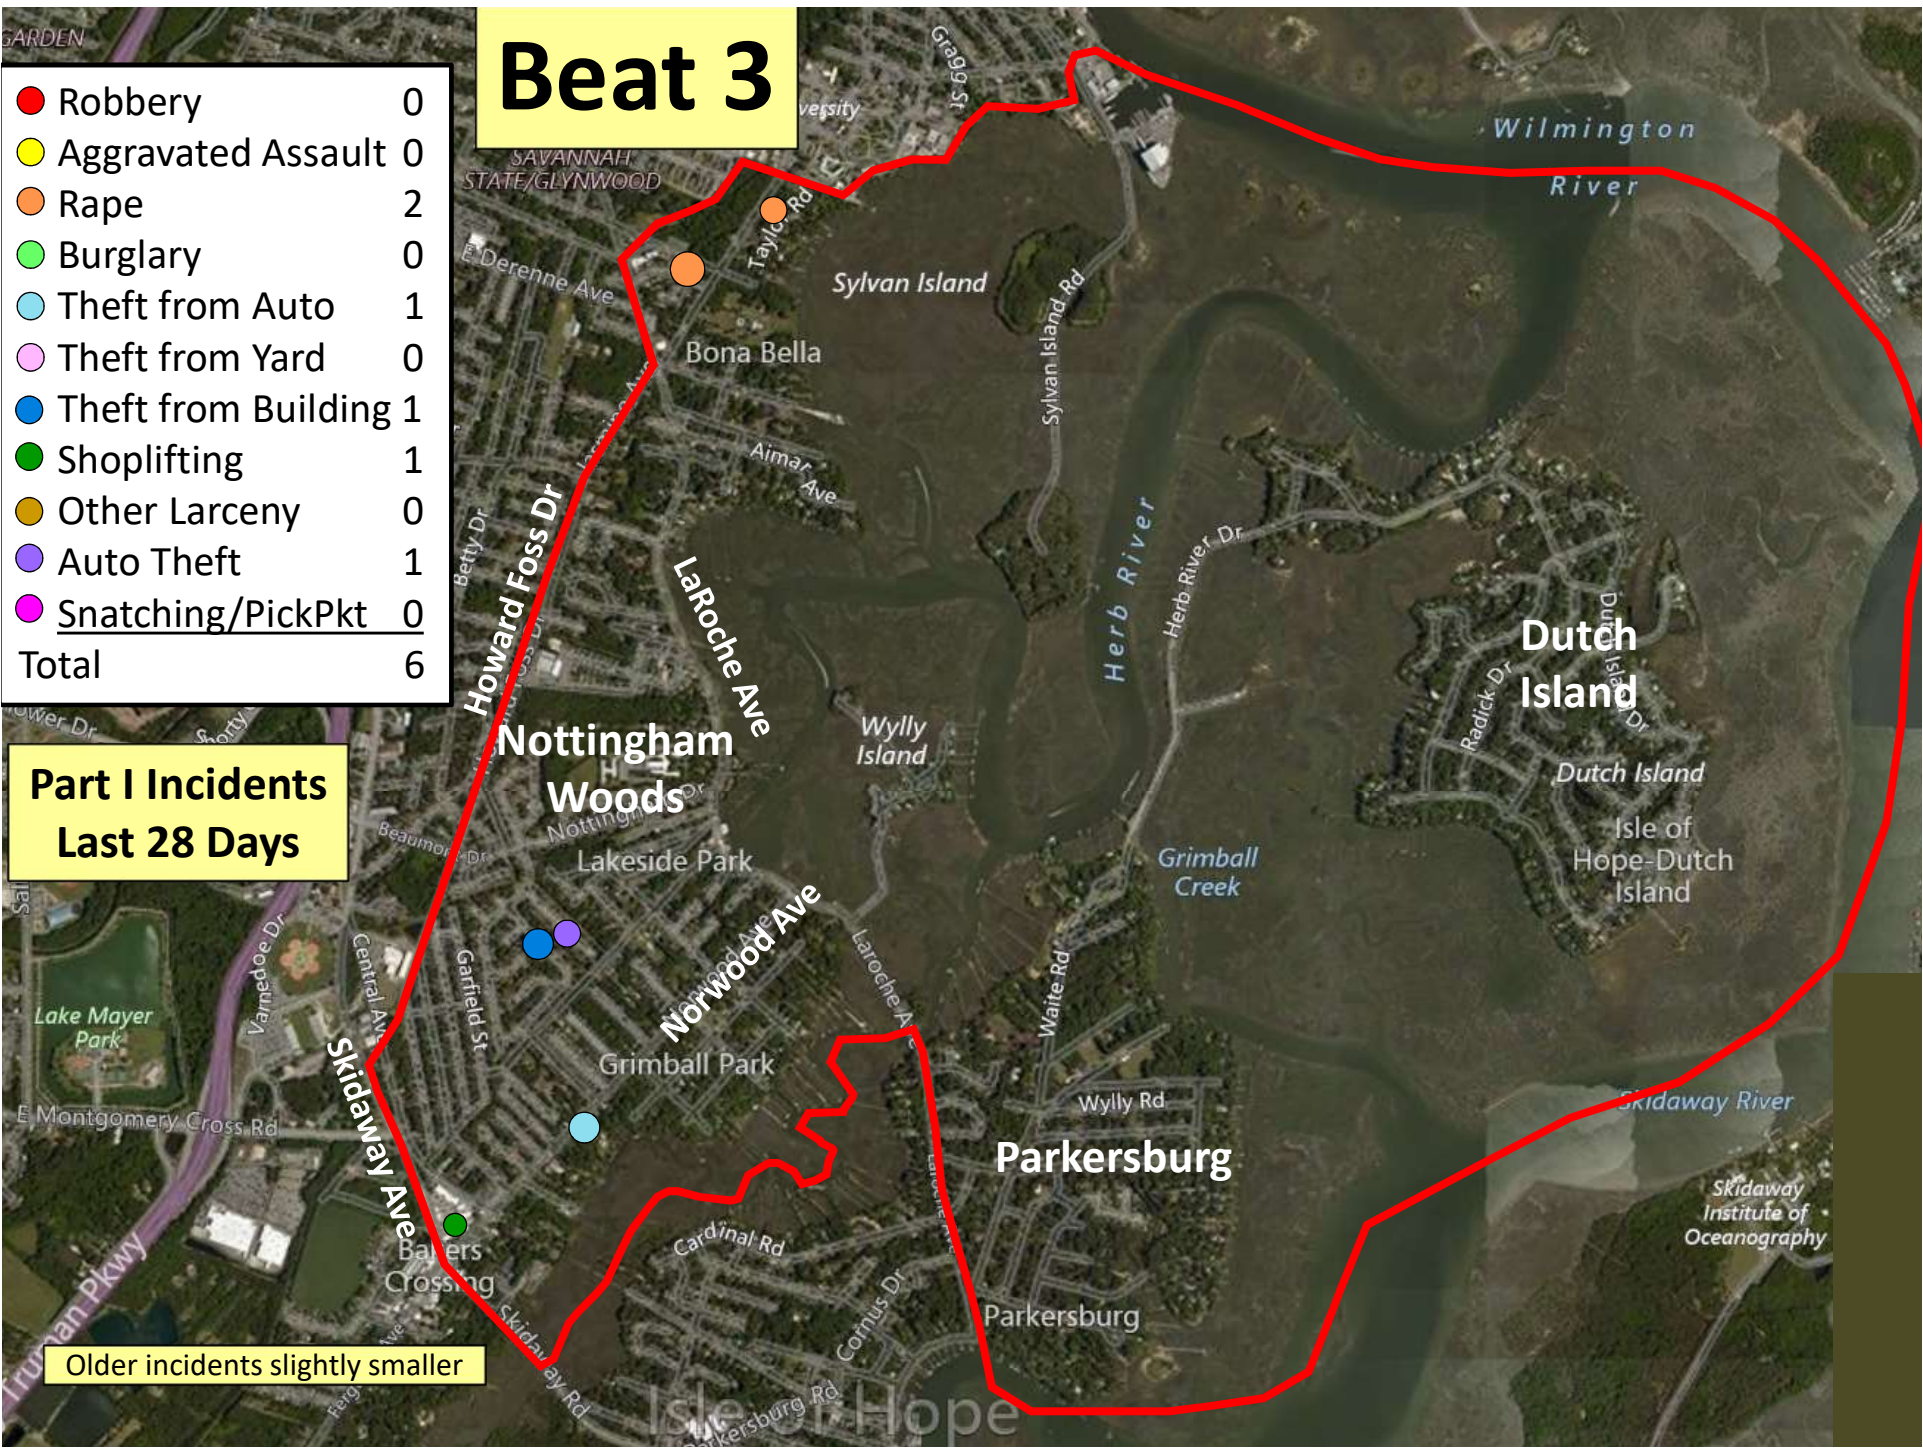

Older incidents slightly smaller

Beat 2

Part I Incidents
Last 28 Days

Older incidents slightly smaller

Beat 3

● Robbery	0
● Aggravated Assault	0
● Rape	2
● Burglary	0
● Theft from Auto	1
● Theft from Yard	0
● Theft from Building	1
● Shoplifting	1
● Other Larceny	0
● Auto Theft	1
● Snatching/PickPkt	0
Total	6

Part I Incidents Last 28 Days

Older incidents slightly smaller

Beat 4

Part I Incidents
Last 28 Days

Older incidents slightly smaller

204

Beat 5

**Part I Incidents
Last 28 Days**