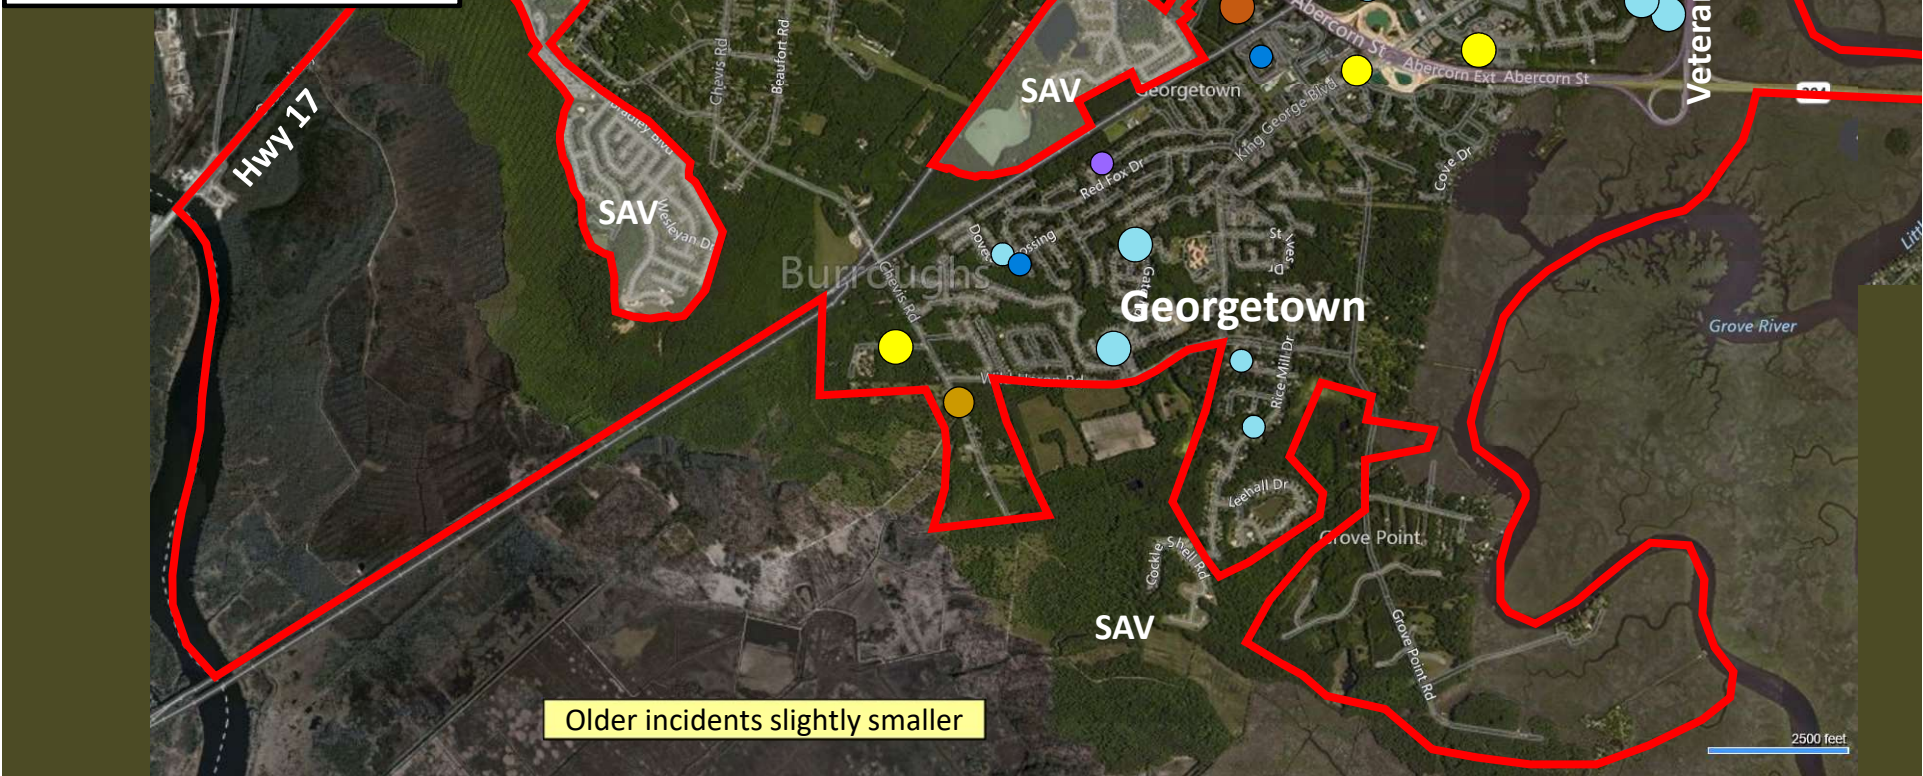

Older incidents slightly smaller

Beat 7

Part I Incidents
Last 28 Days

● Robbery	0
● Aggravated Assault	3
● Rape	0
● Burglary	1
● Theft from Auto	5
● Theft from Yard	2
● Theft from Building	2
● Shoplifting	0
● Other Larceny	0
● Auto Theft	3
● Snatching/PickPkt	0
Total	16

**Part I Incidents
Last 28 Days**

Beat 8

Older incidents slightly smaller

2500 feet

Beat 9

Part I Incidents Last 28 Days

Note: The Enclave subdivision is now in Beat 7

● Robbery	0
● Aggravated Assault	4
● Rape	3
● Burglary	2
● Theft from Auto	9
● Theft from Yard	0
● Theft from Building	0
● Shoplifting	2
● Other Larceny	0
● Auto Theft	5
● Snatching/PickPkt	0
Total	25