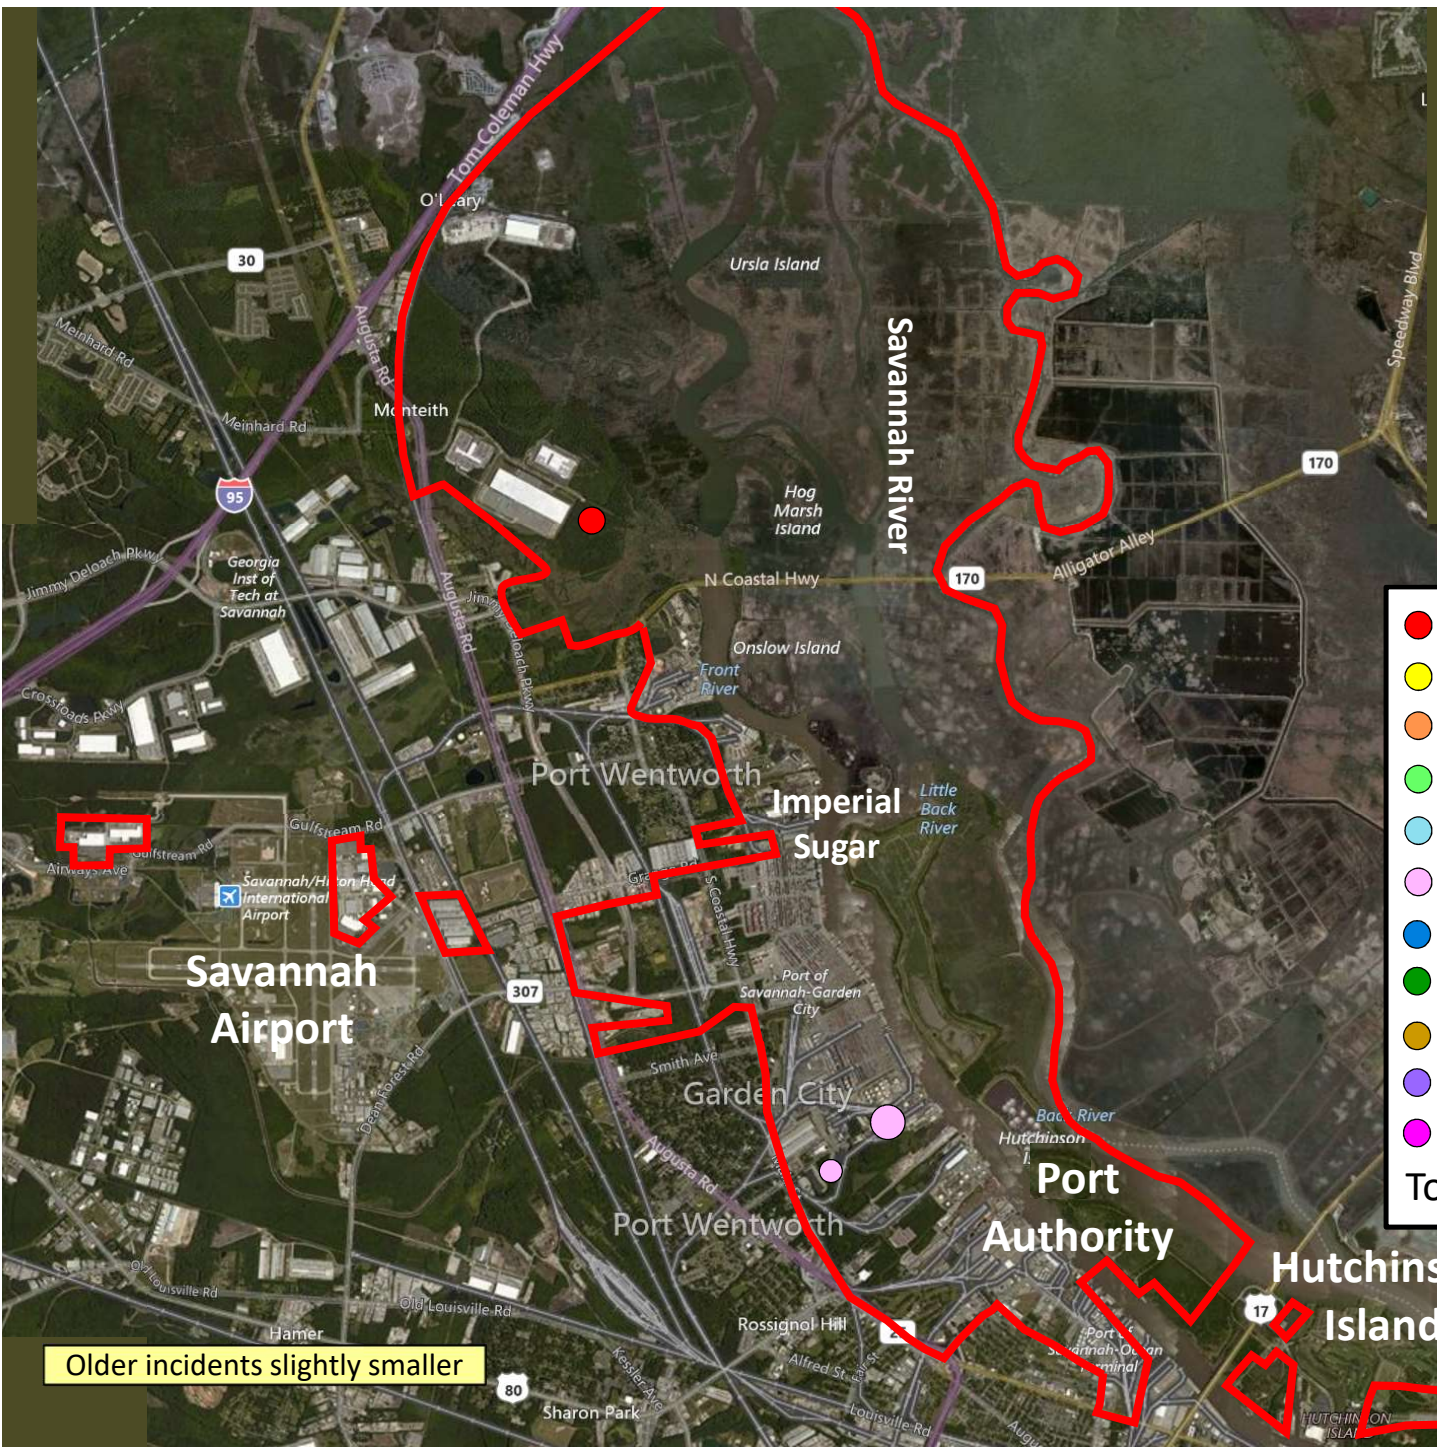

Beat 6

Part I Incidents
Last 28 Days

● Robbery	1
● Aggravated Assault	0
● Rape	0
● Burglary	0
● Theft from Auto	0
● Theft from Yard	2
● Theft from Building	0
● Shoplifting	0
● Other Larceny	0
● Auto Theft	0
● Snatching/PickPkt	0
Total	3

Older incidents slightly smaller