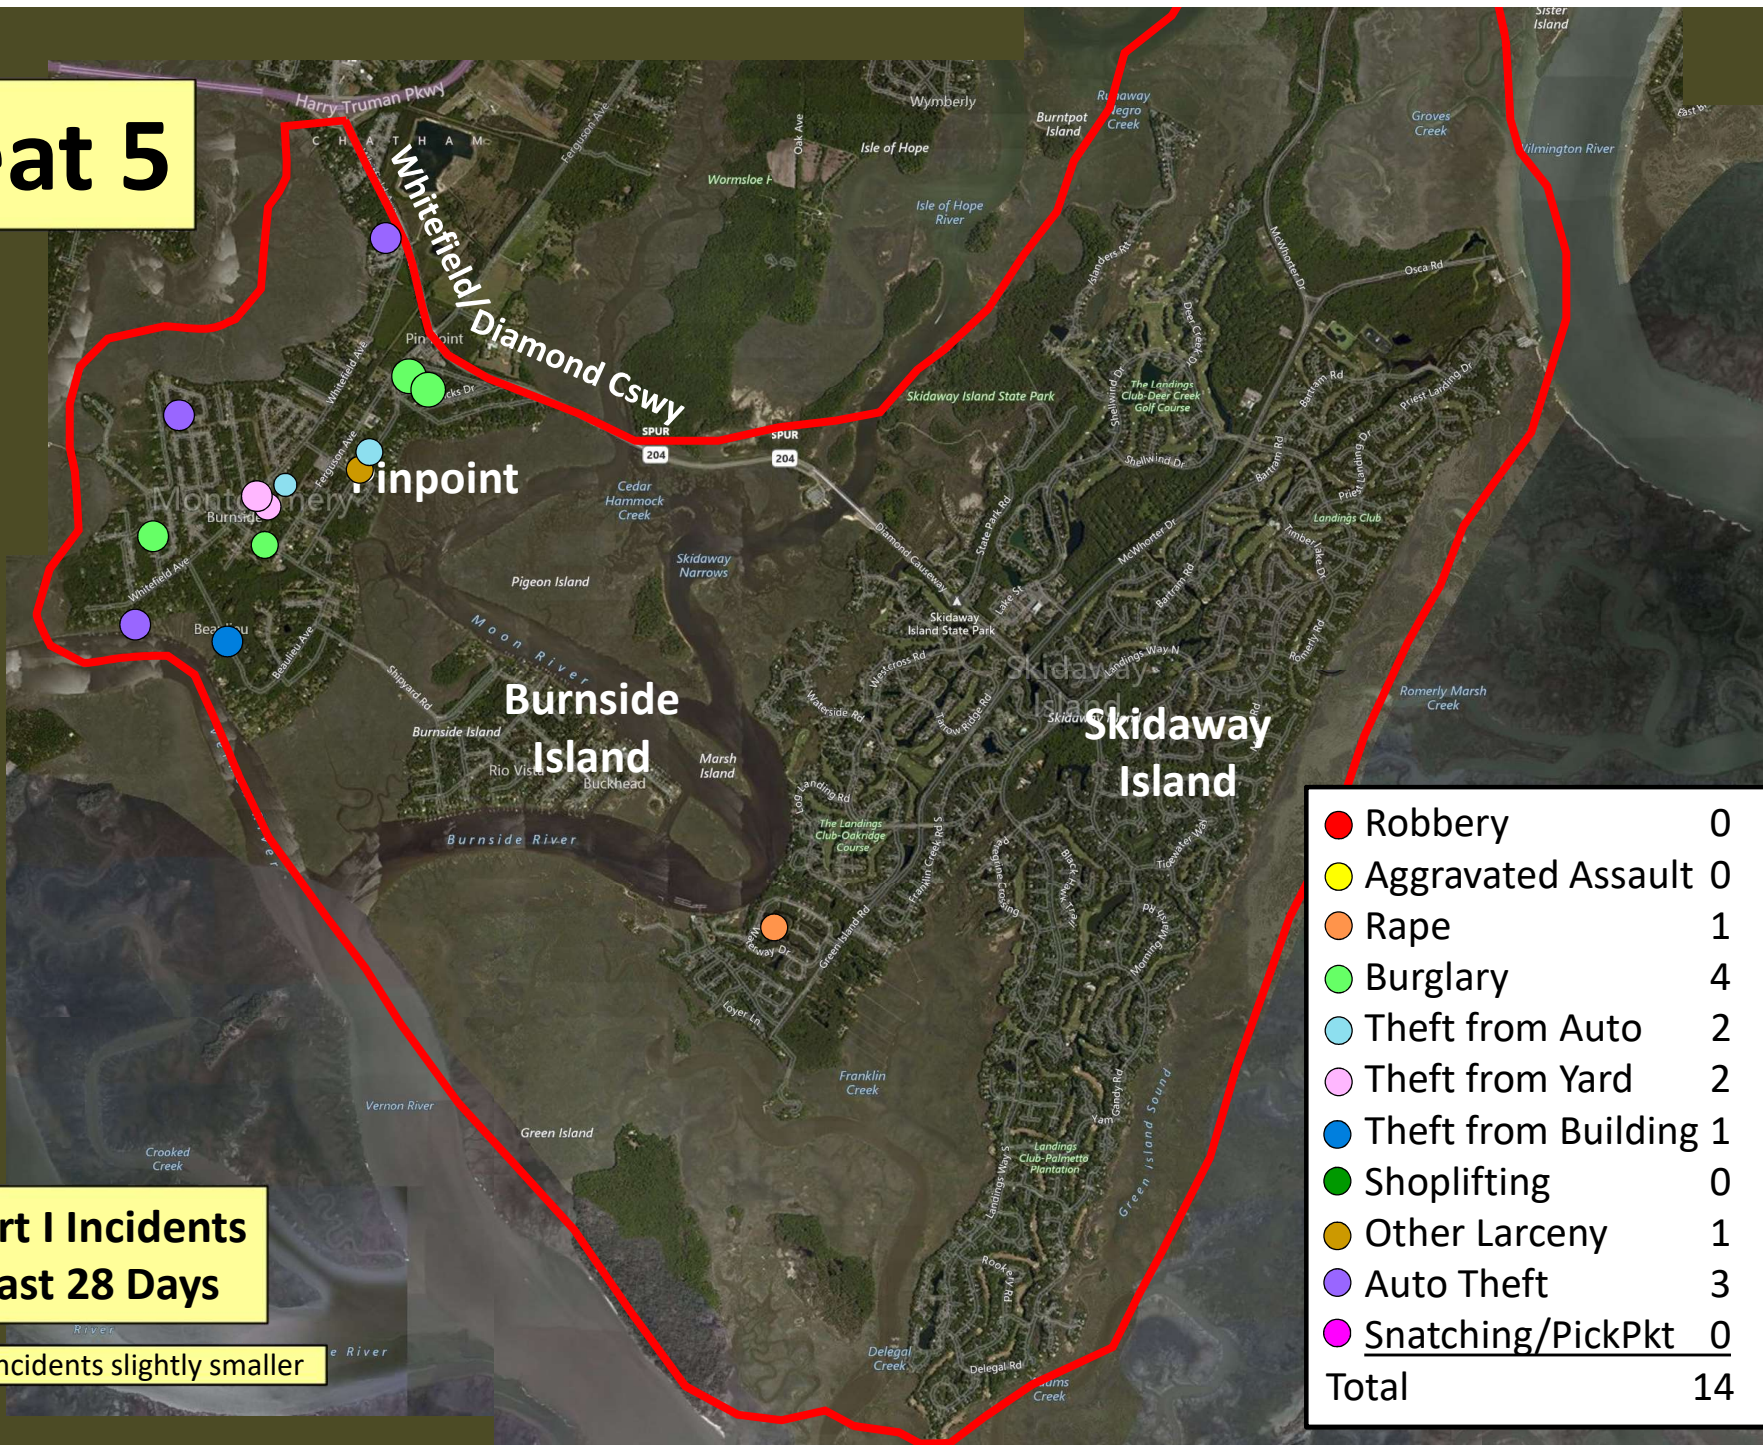

Part I Incidents Last 28 Days

Older incidents slightly smaller

Beat 4

Part I Incidents
Last 28 Days

Older incidents slightly smaller

204

Beat 5

**Part I Incidents
Last 28 Days**