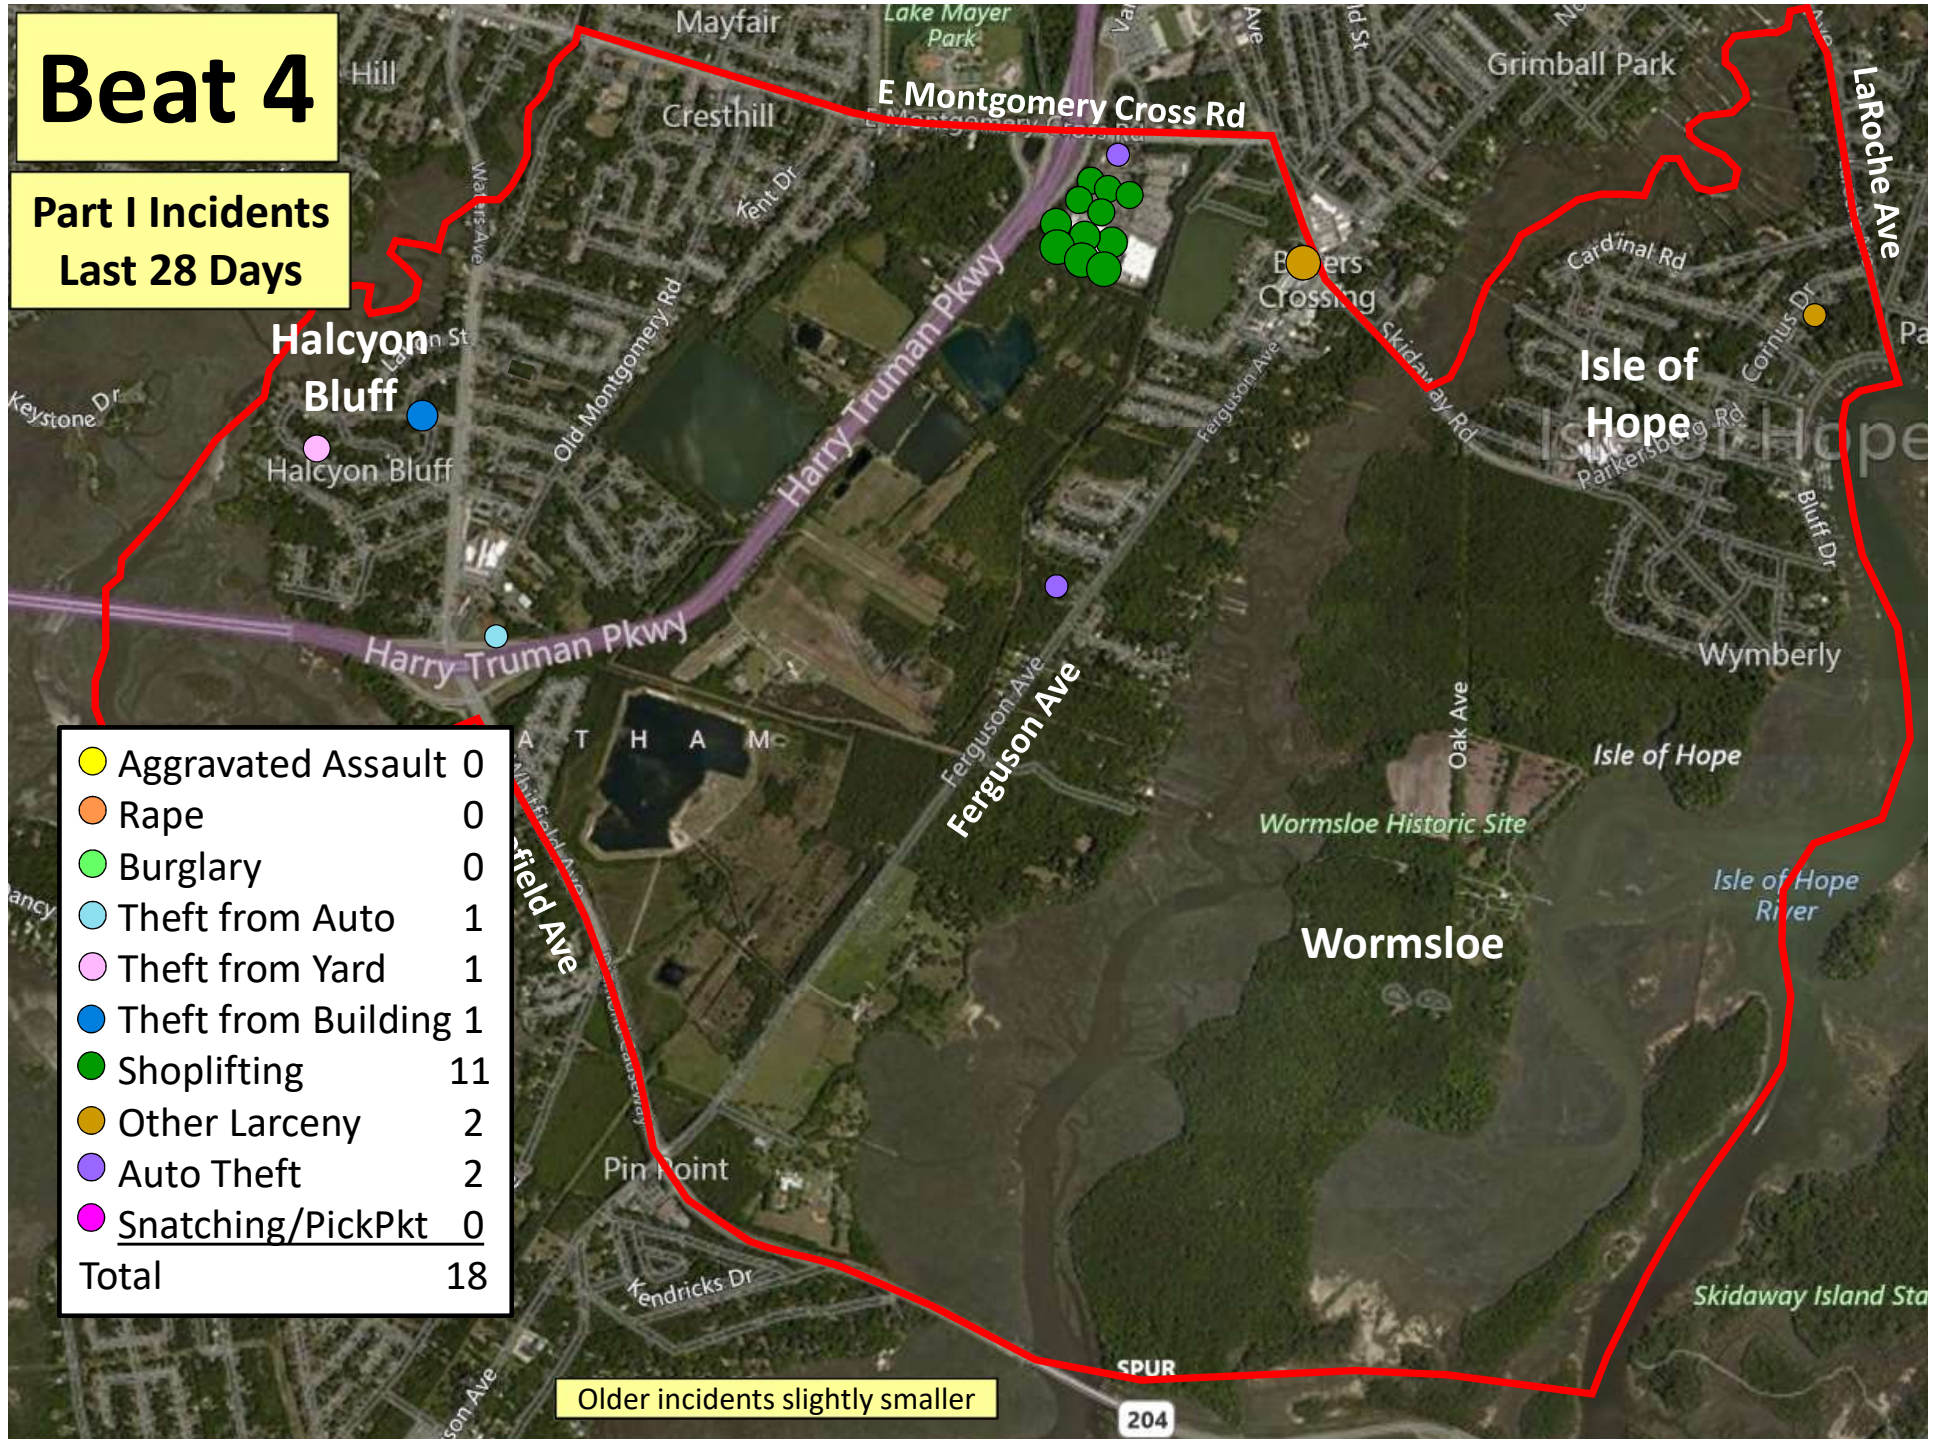

Older incidents slightly smaller

Beat 2

Part I Incidents
Last 28 Days

Older incidents slightly smaller

Beat 3

● Robbery	0
● Aggravated Assault	0
● Rape	2
● Burglary	0
● Theft from Auto	1
● Theft from Yard	0
● Theft from Building	1
● Shoplifting	1
● Other Larceny	0
● Auto Theft	1
● Snatching/PickPkt	0
Total	6

Part I Incidents Last 28 Days

Older incidents slightly smaller

Beat 4

Part I Incidents
Last 28 Days

Older incidents slightly smaller

204

Beat 5

**Part I Incidents
Last 28 Days**