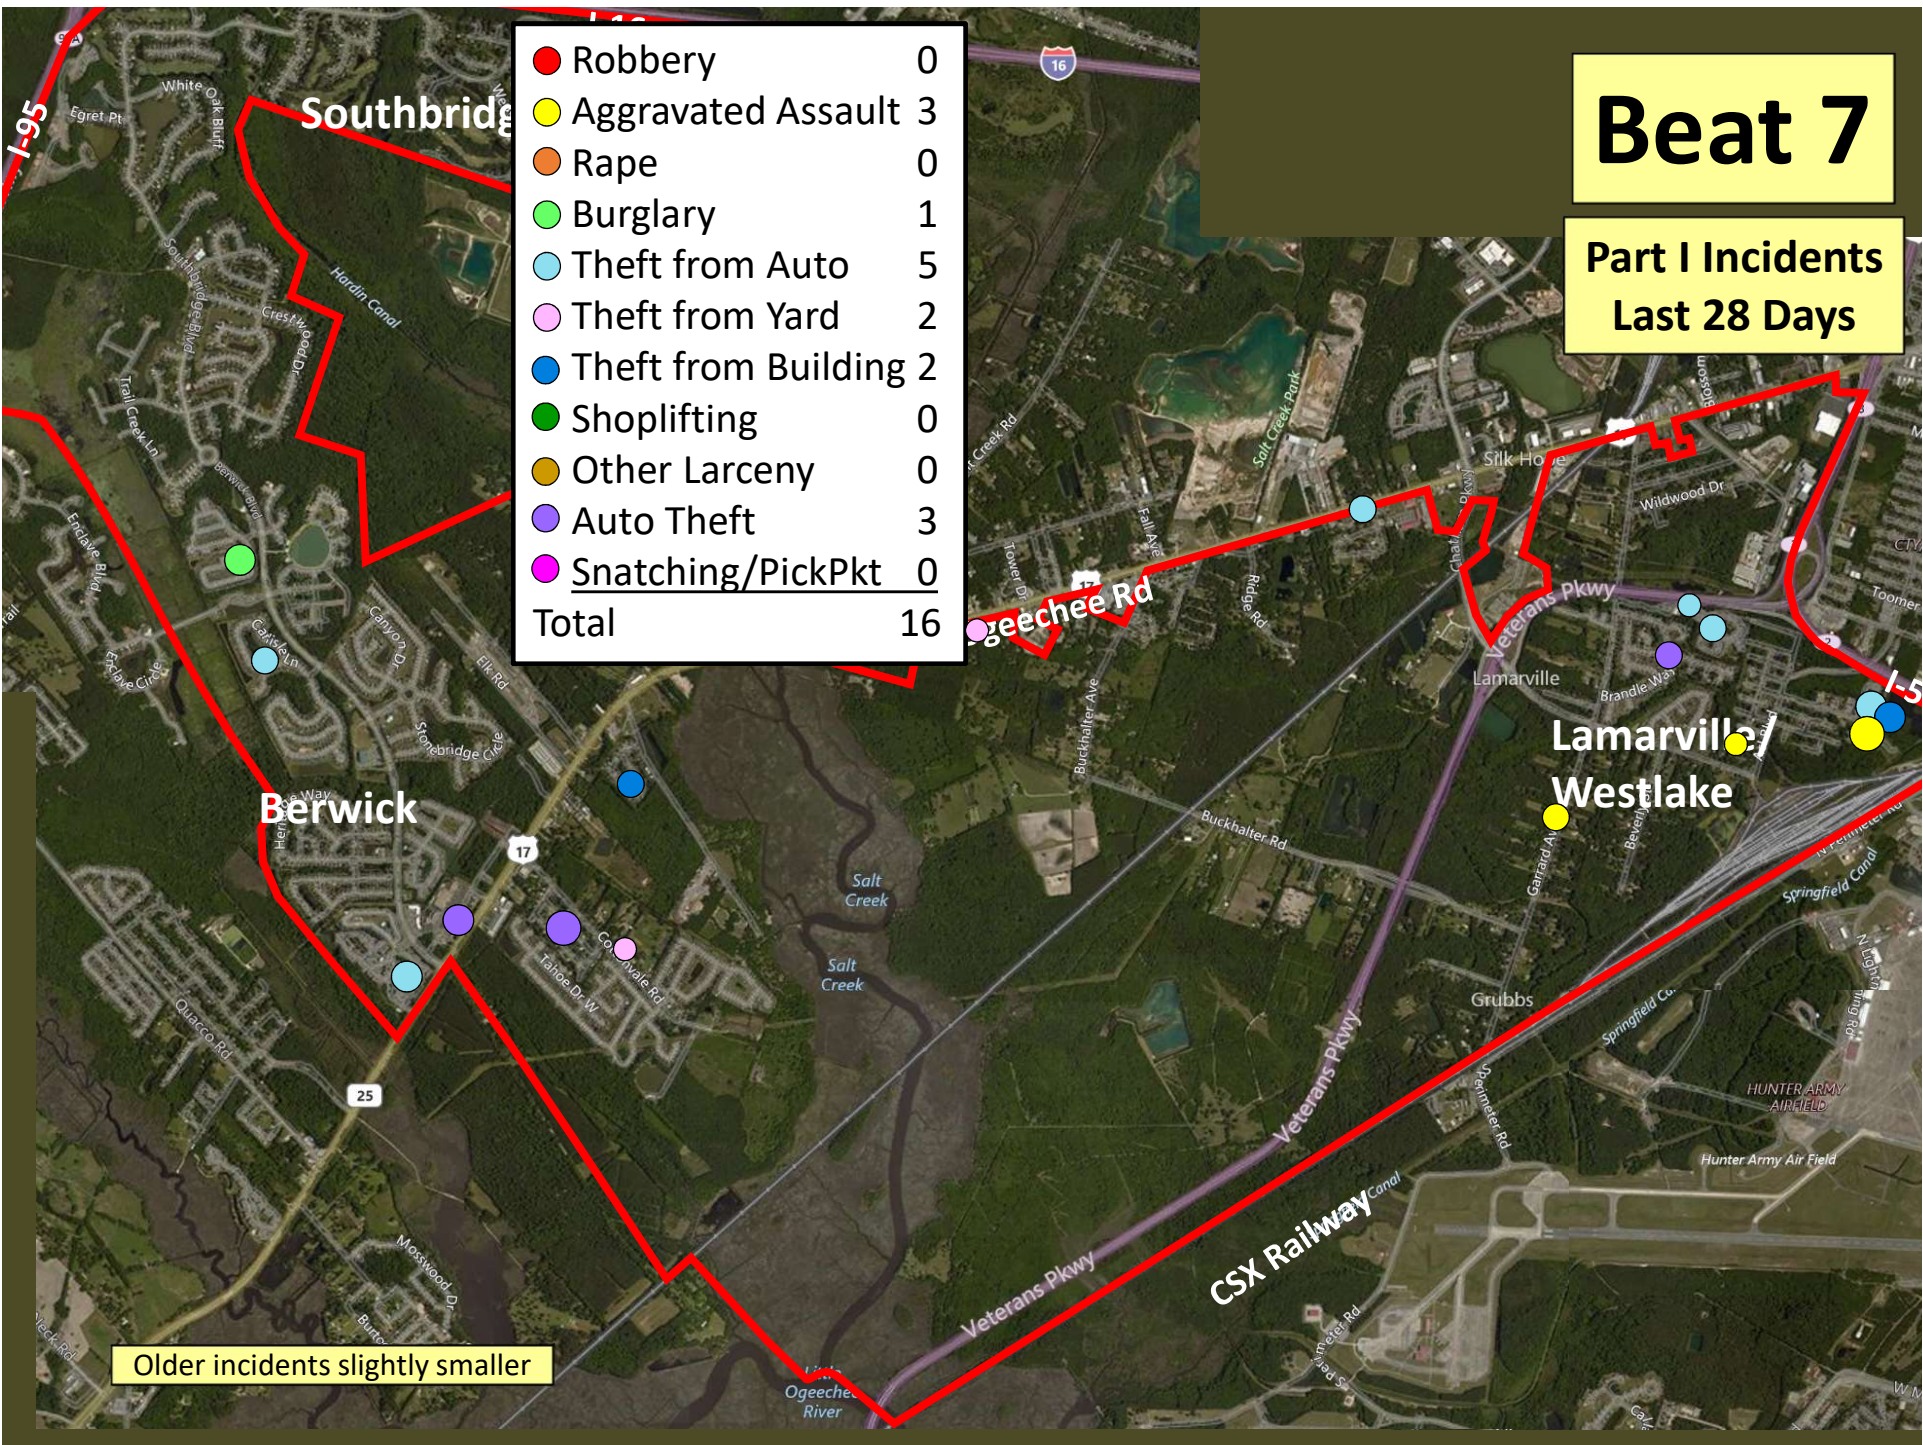

Beat 6

Part I Incidents
Last 28 Days

● Robbery	1
● Aggravated Assault	0
● Rape	0
● Burglary	0
● Theft from Auto	0
● Theft from Yard	2
● Theft from Building	0
● Shoplifting	0
● Other Larceny	0
● Auto Theft	0
● Snatching/PickPkt	0
Total	3

Older incidents slightly smaller

Beat 7

Part I Incidents
Last 28 Days

● Robbery	0
● Aggravated Assault	3
● Rape	0
● Burglary	1
● Theft from Auto	5
● Theft from Yard	2
● Theft from Building	2
● Shoplifting	0
● Other Larceny	0
● Auto Theft	3
● Snatching/PickPkt	0
Total	16

**Part I Incidents
Last 28 Days**

Beat 8

Older incidents slightly smaller

2500 feet

Beat 9

Part I Incidents Last 28 Days

Note: The Enclave subdivision is now in Beat 7

● Robbery	0
● Aggravated Assault	4
● Rape	3
● Burglary	2
● Theft from Auto	9
● Theft from Yard	0
● Theft from Building	0
● Shoplifting	2
● Other Larceny	0
● Auto Theft	5
● Snatching/PickPkt	0
Total	25