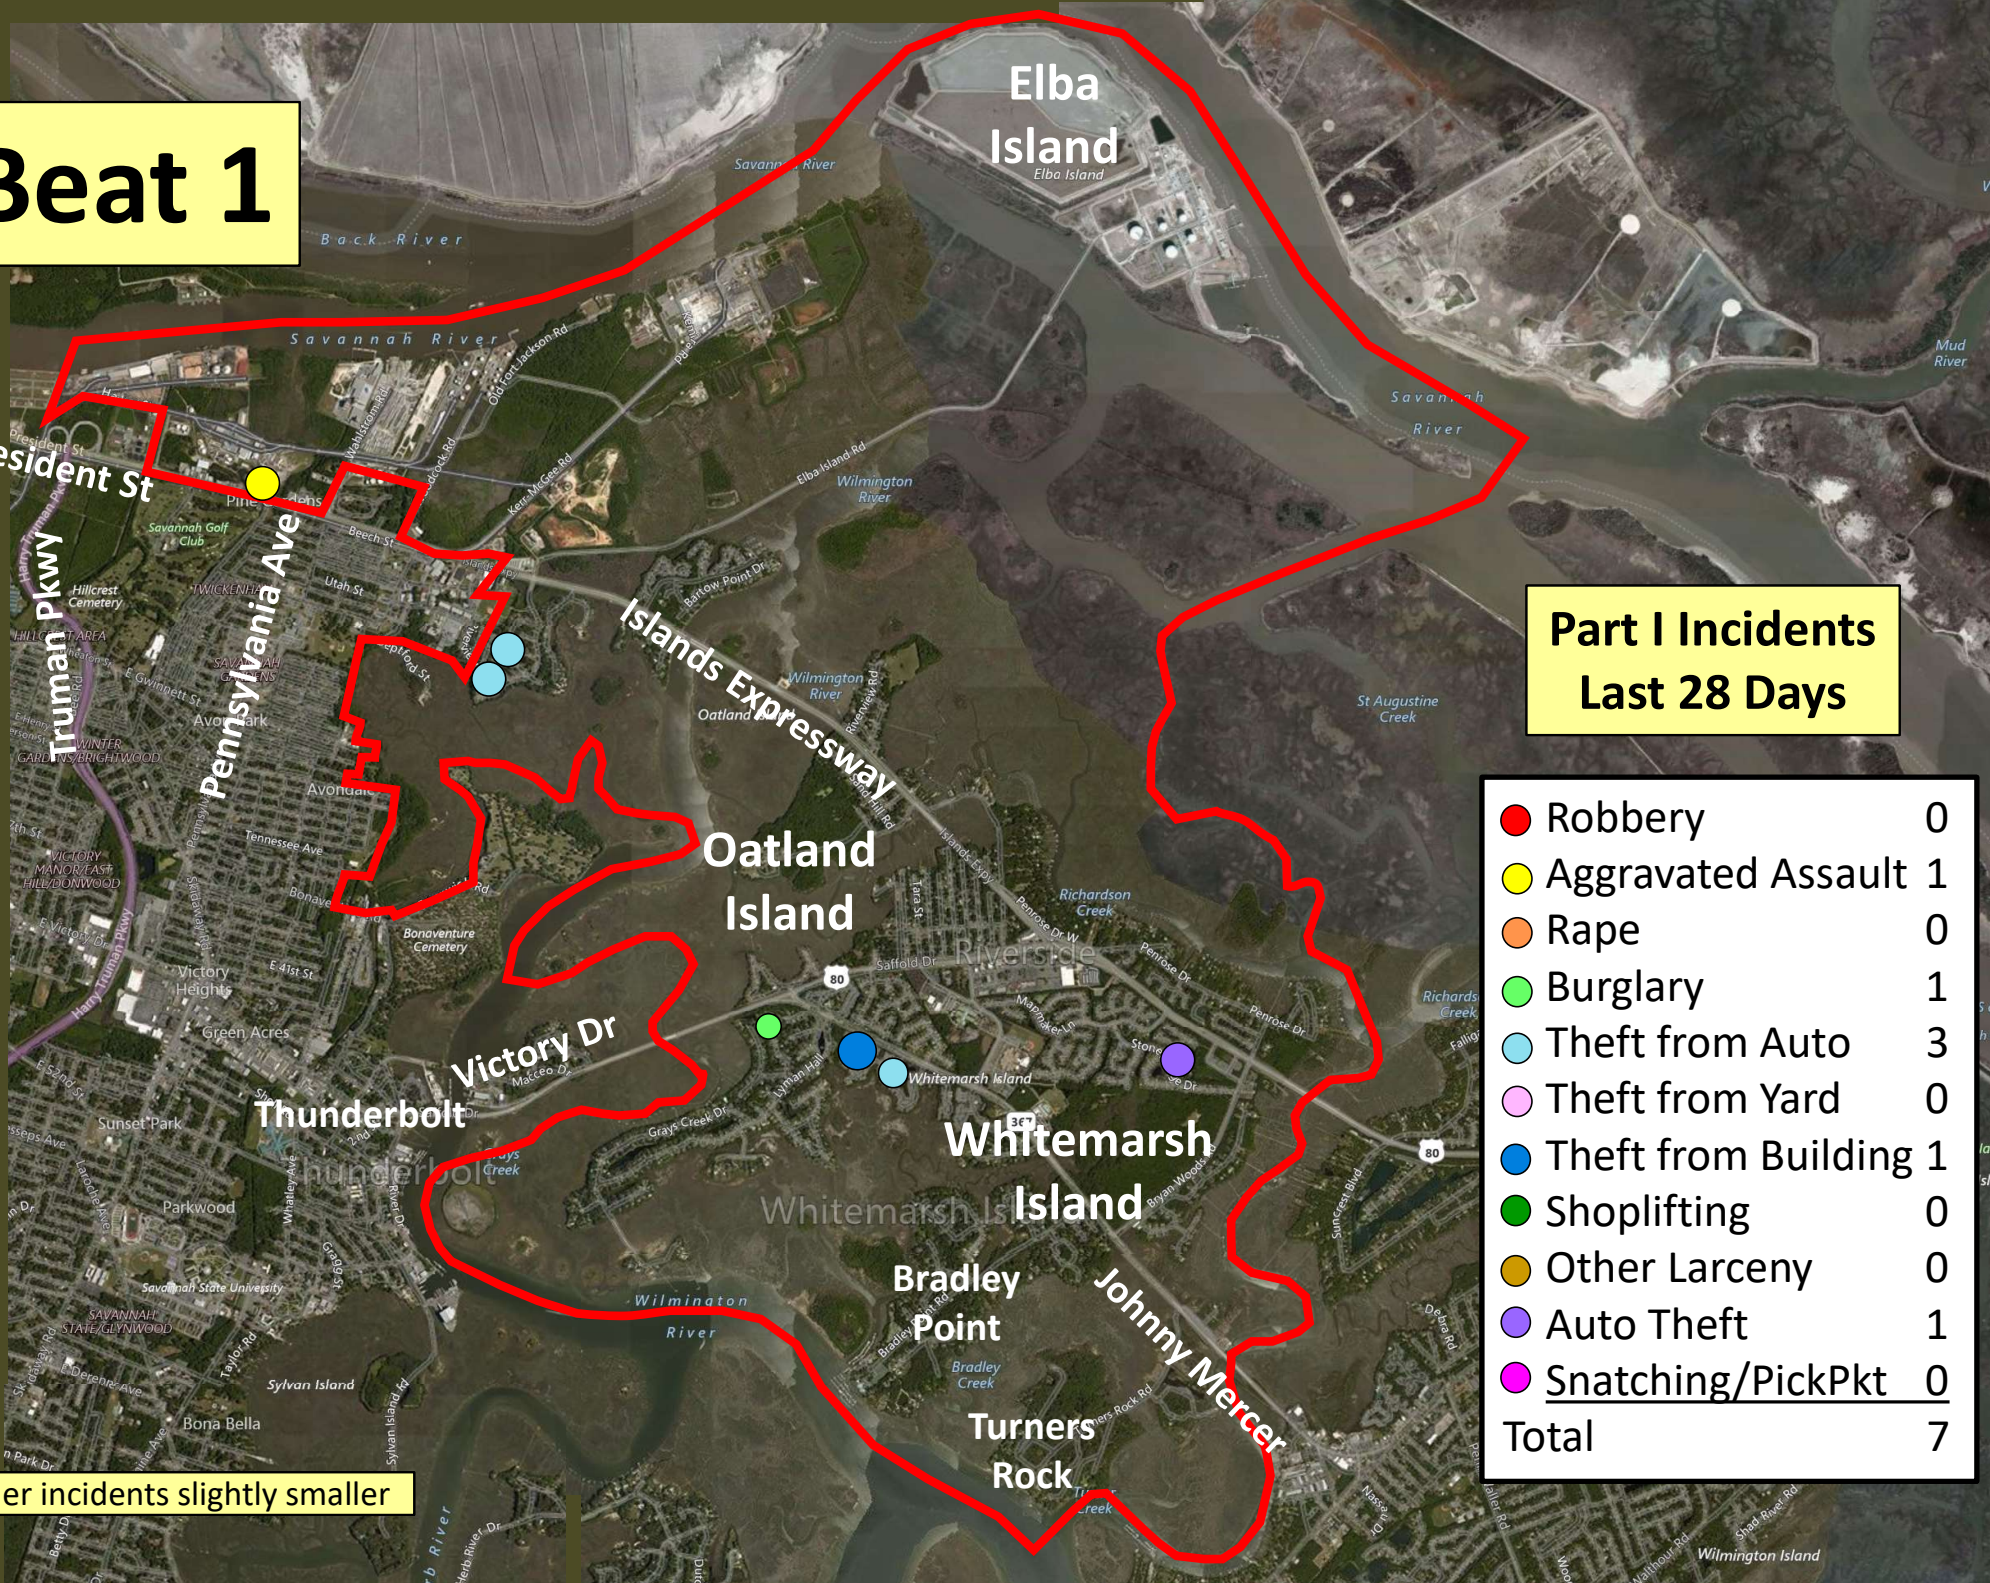

# Beat 1

## Part I Incidents Last 28 Days

● Robbery	0
● Aggravated Assault	1
● Rape	0
● Burglary	1
● Theft from Auto	3
● Theft from Yard	0
● Theft from Building	1
● Shoplifting	0
● Other Larceny	0
● Auto Theft	1
● Snatching/PickPkt	0
<b>Total</b>	<b>7</b>

Older incidents slightly smaller