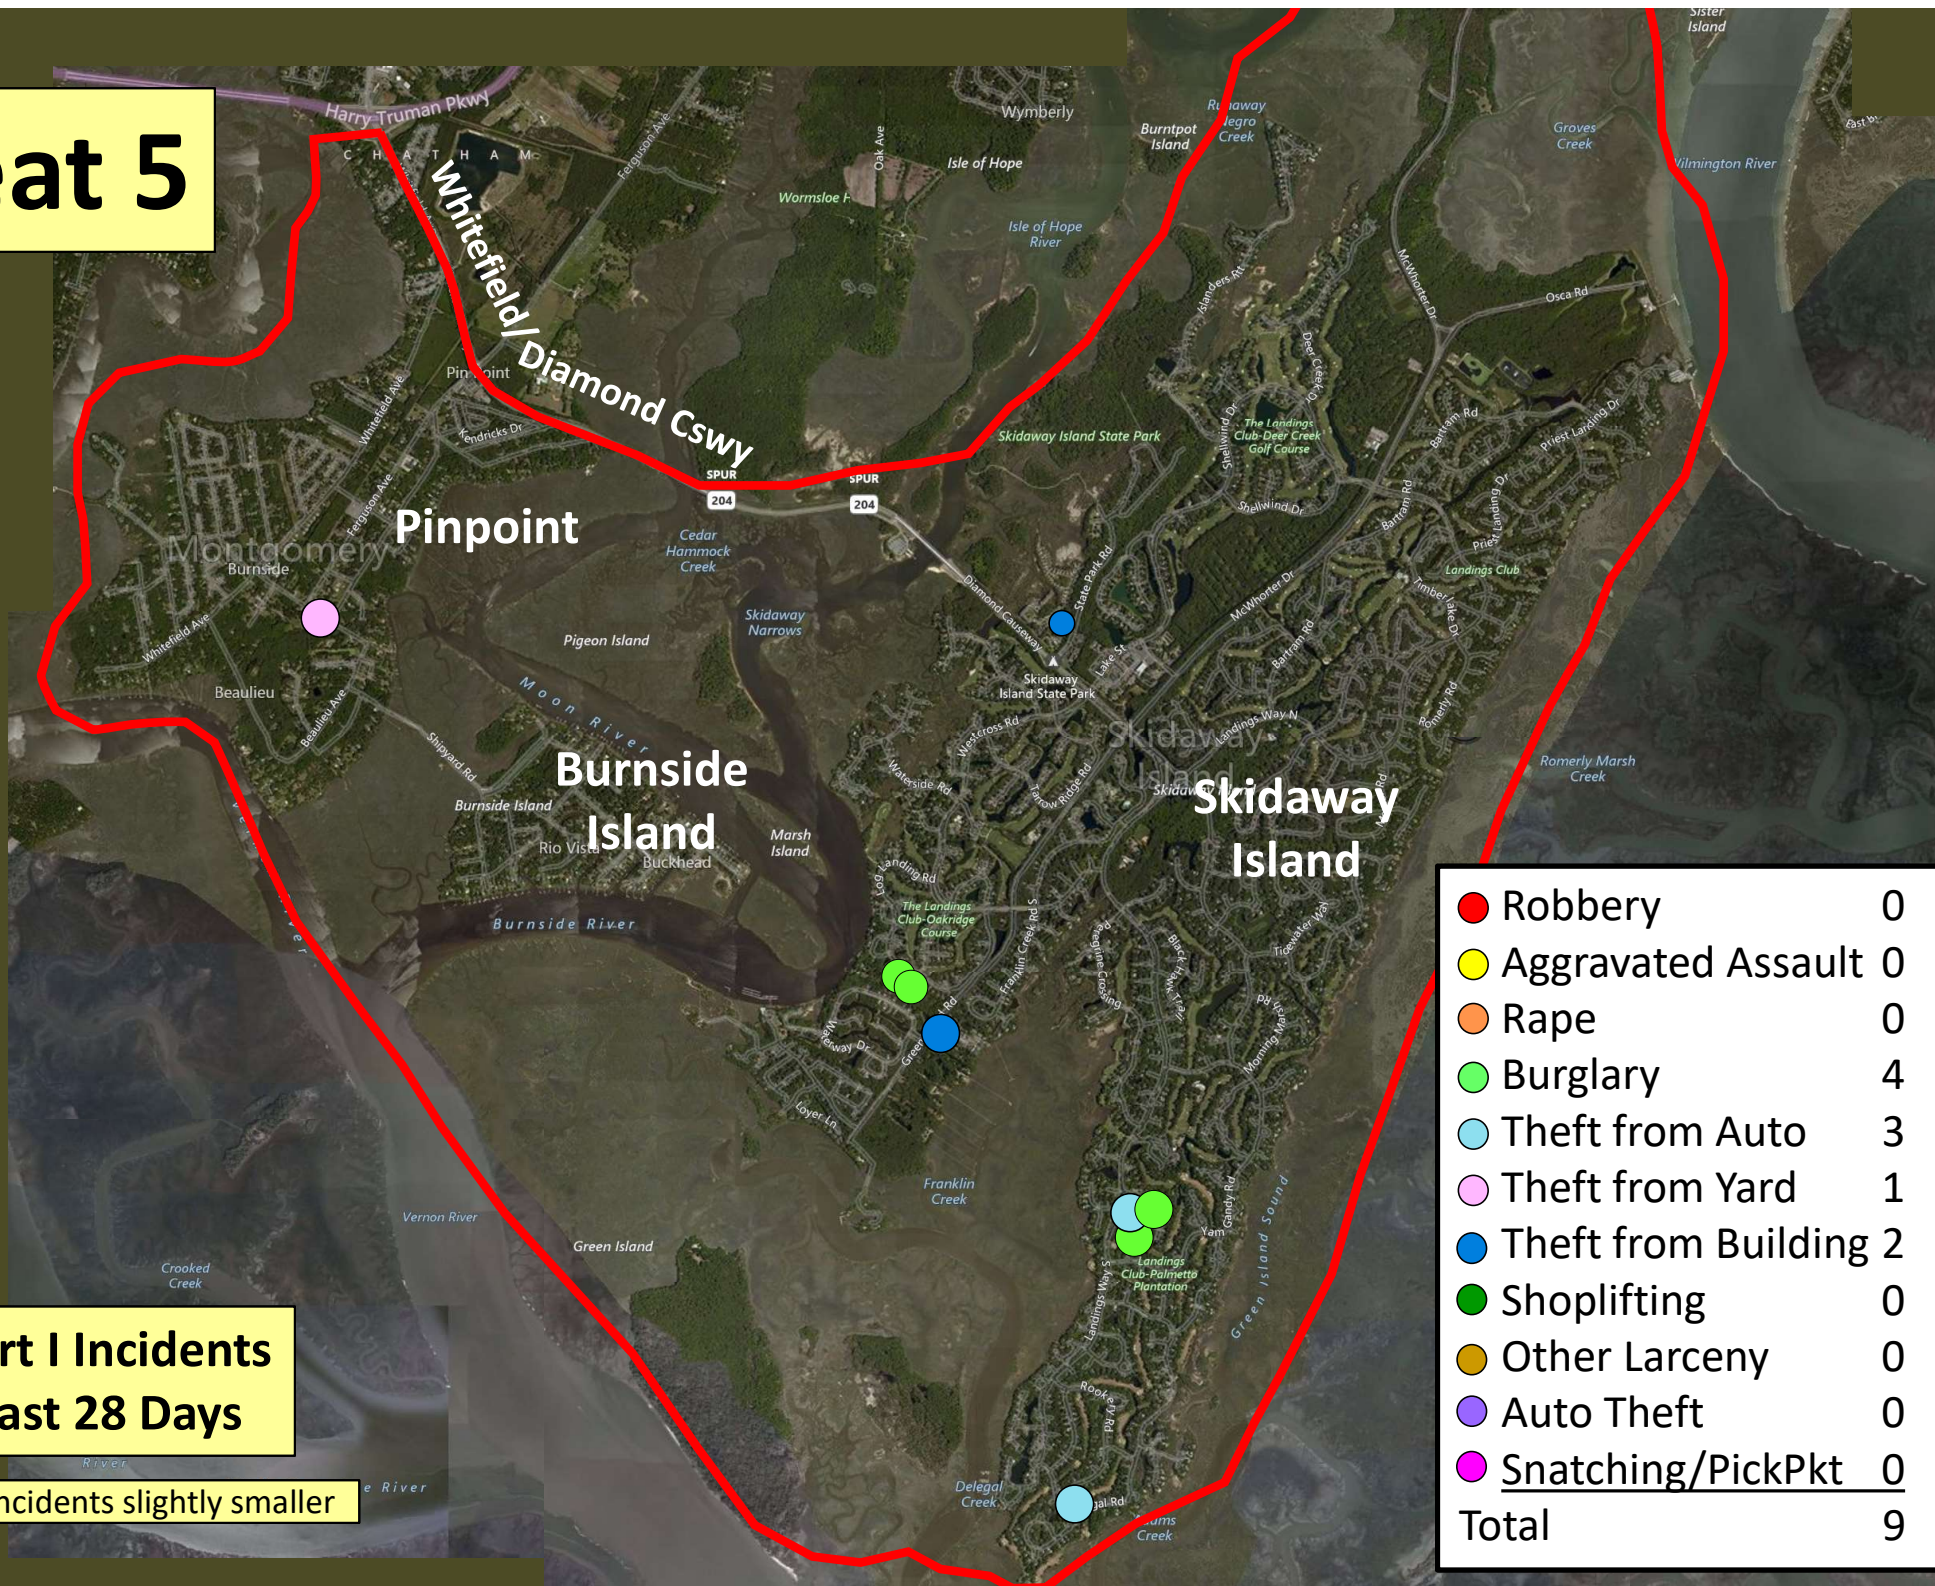

Beat 5

● Robbery	0
● Aggravated Assault	0
● Rape	0
● Burglary	4
● Theft from Auto	3
● Theft from Yard	1
● Theft from Building	2
● Shoplifting	0
● Other Larceny	0
● Auto Theft	0
● Snatching/PickPkt	0
Total	9

**Part I Incidents
Last 28 Days**

Older incidents slightly smaller