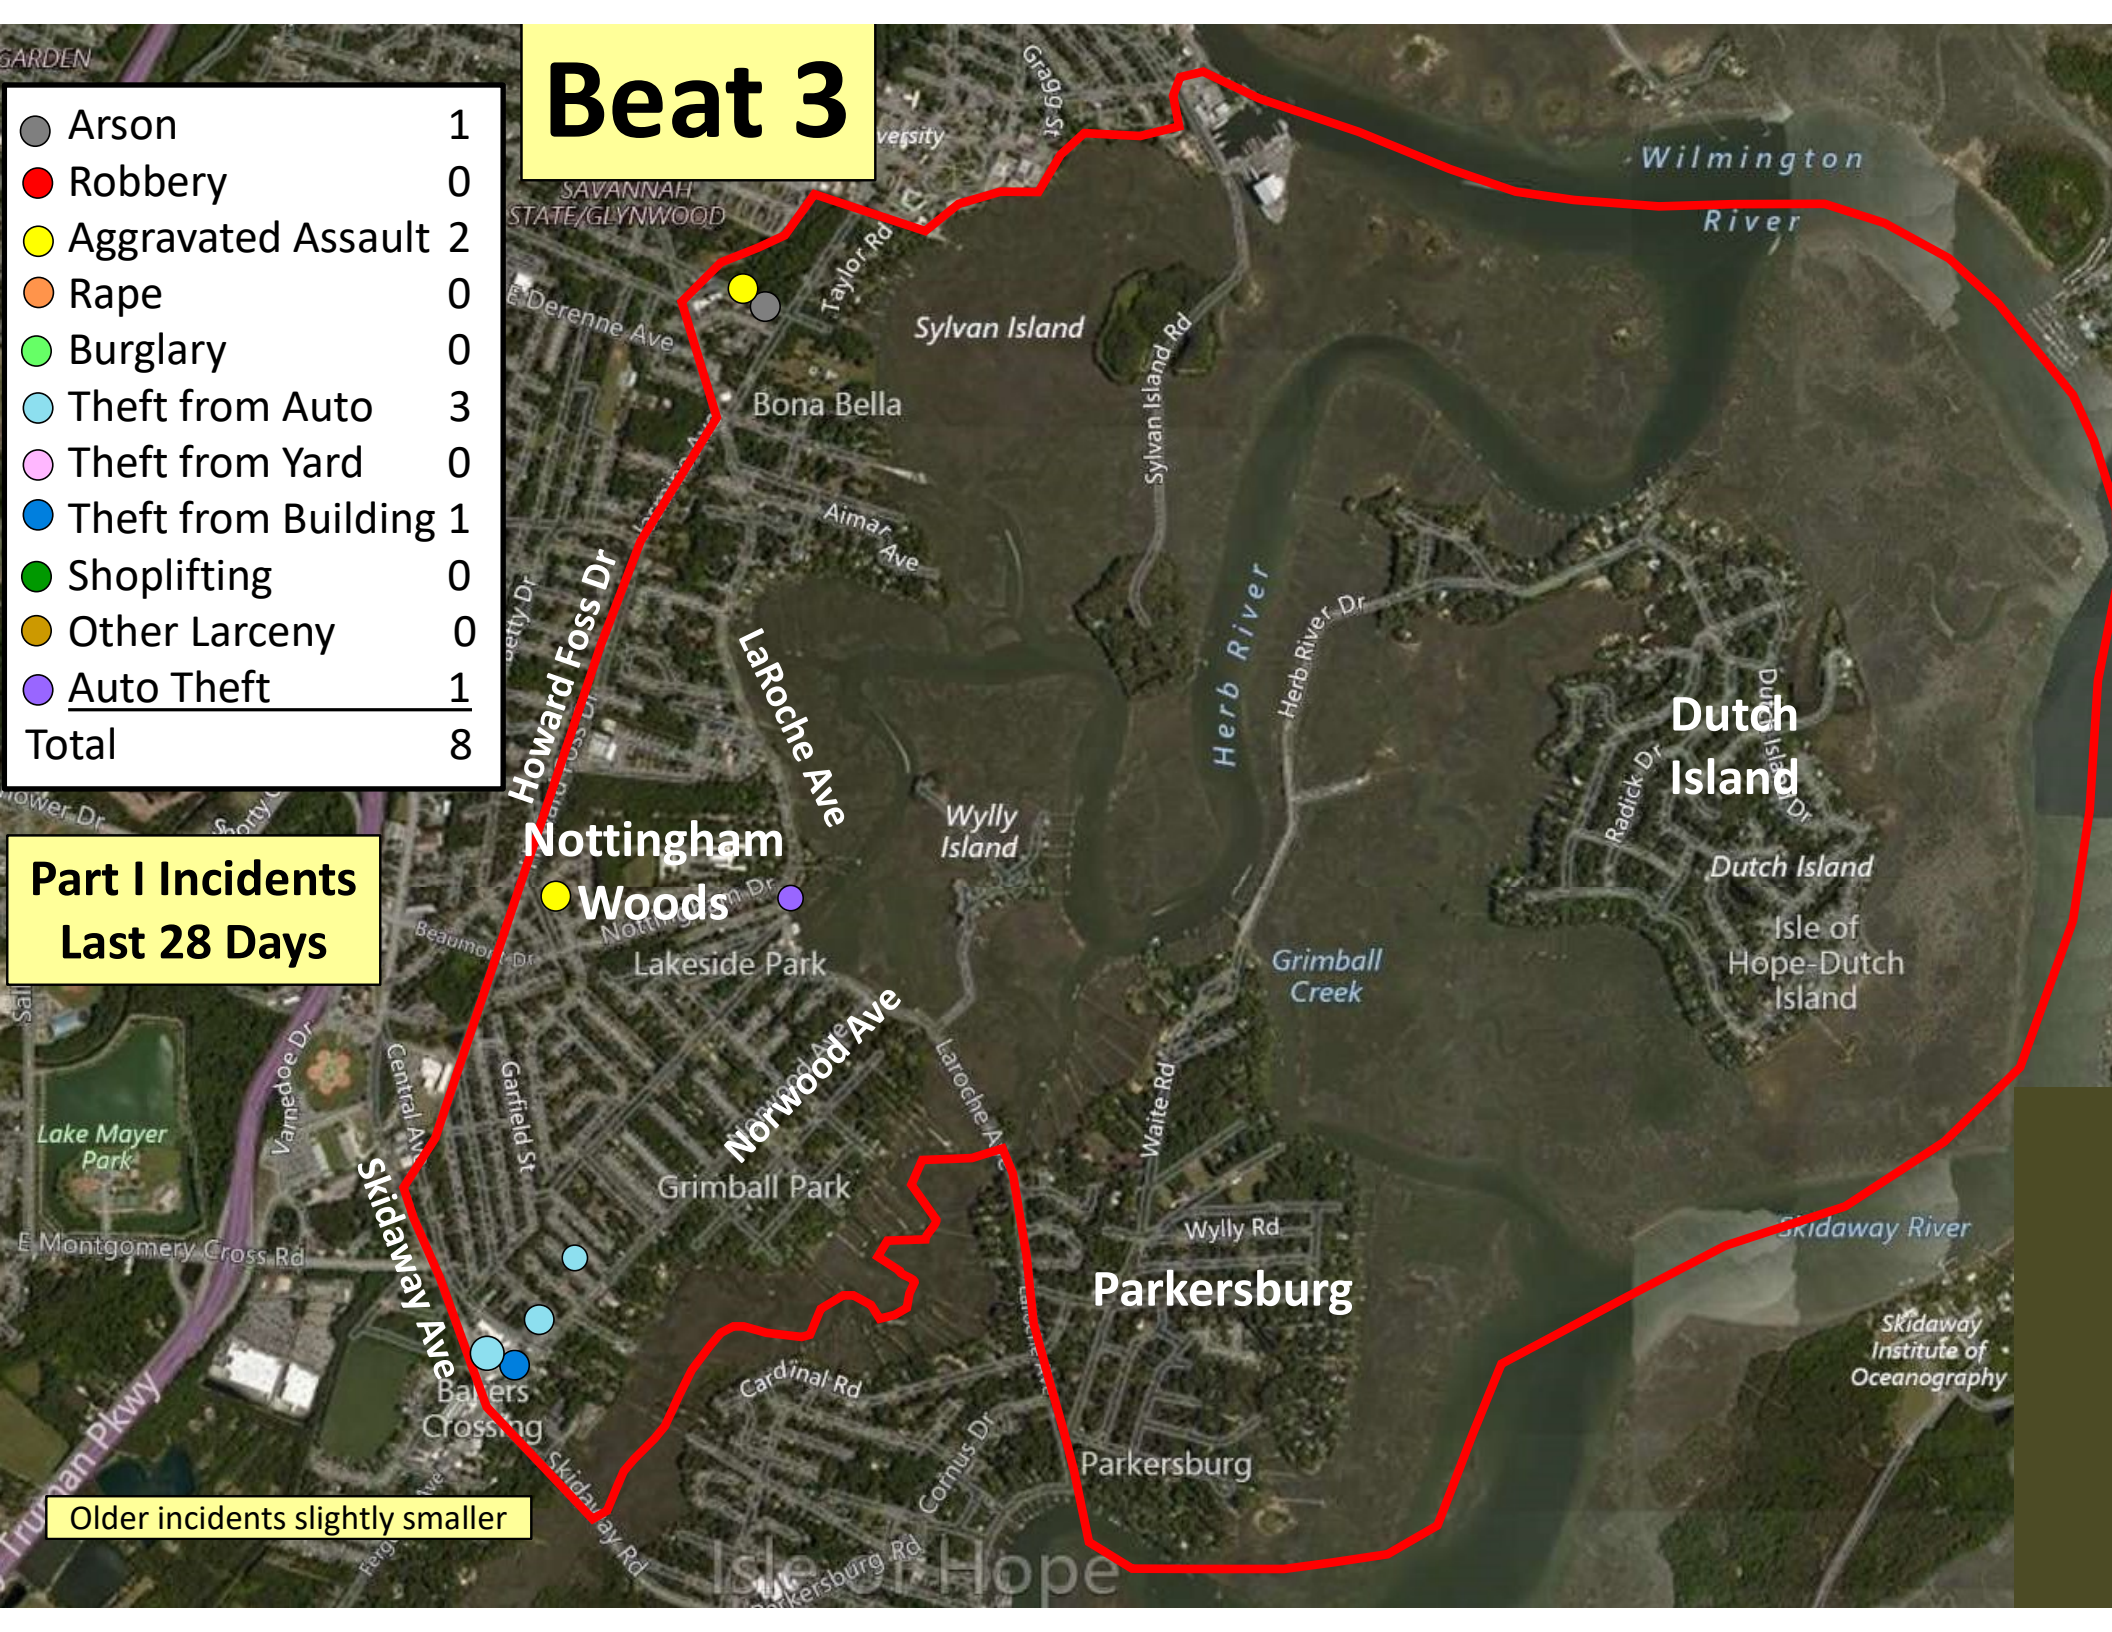

Beat 3

● Arson	1
● Robbery	0
● Aggravated Assault	2
● Rape	0
● Burglary	0
● Theft from Auto	3
● Theft from Yard	0
● Theft from Building	1
● Shoplifting	0
● Other Larceny	0
● Auto Theft	1
Total	8

Part I Incidents Last 28 Days

Older incidents slightly smaller