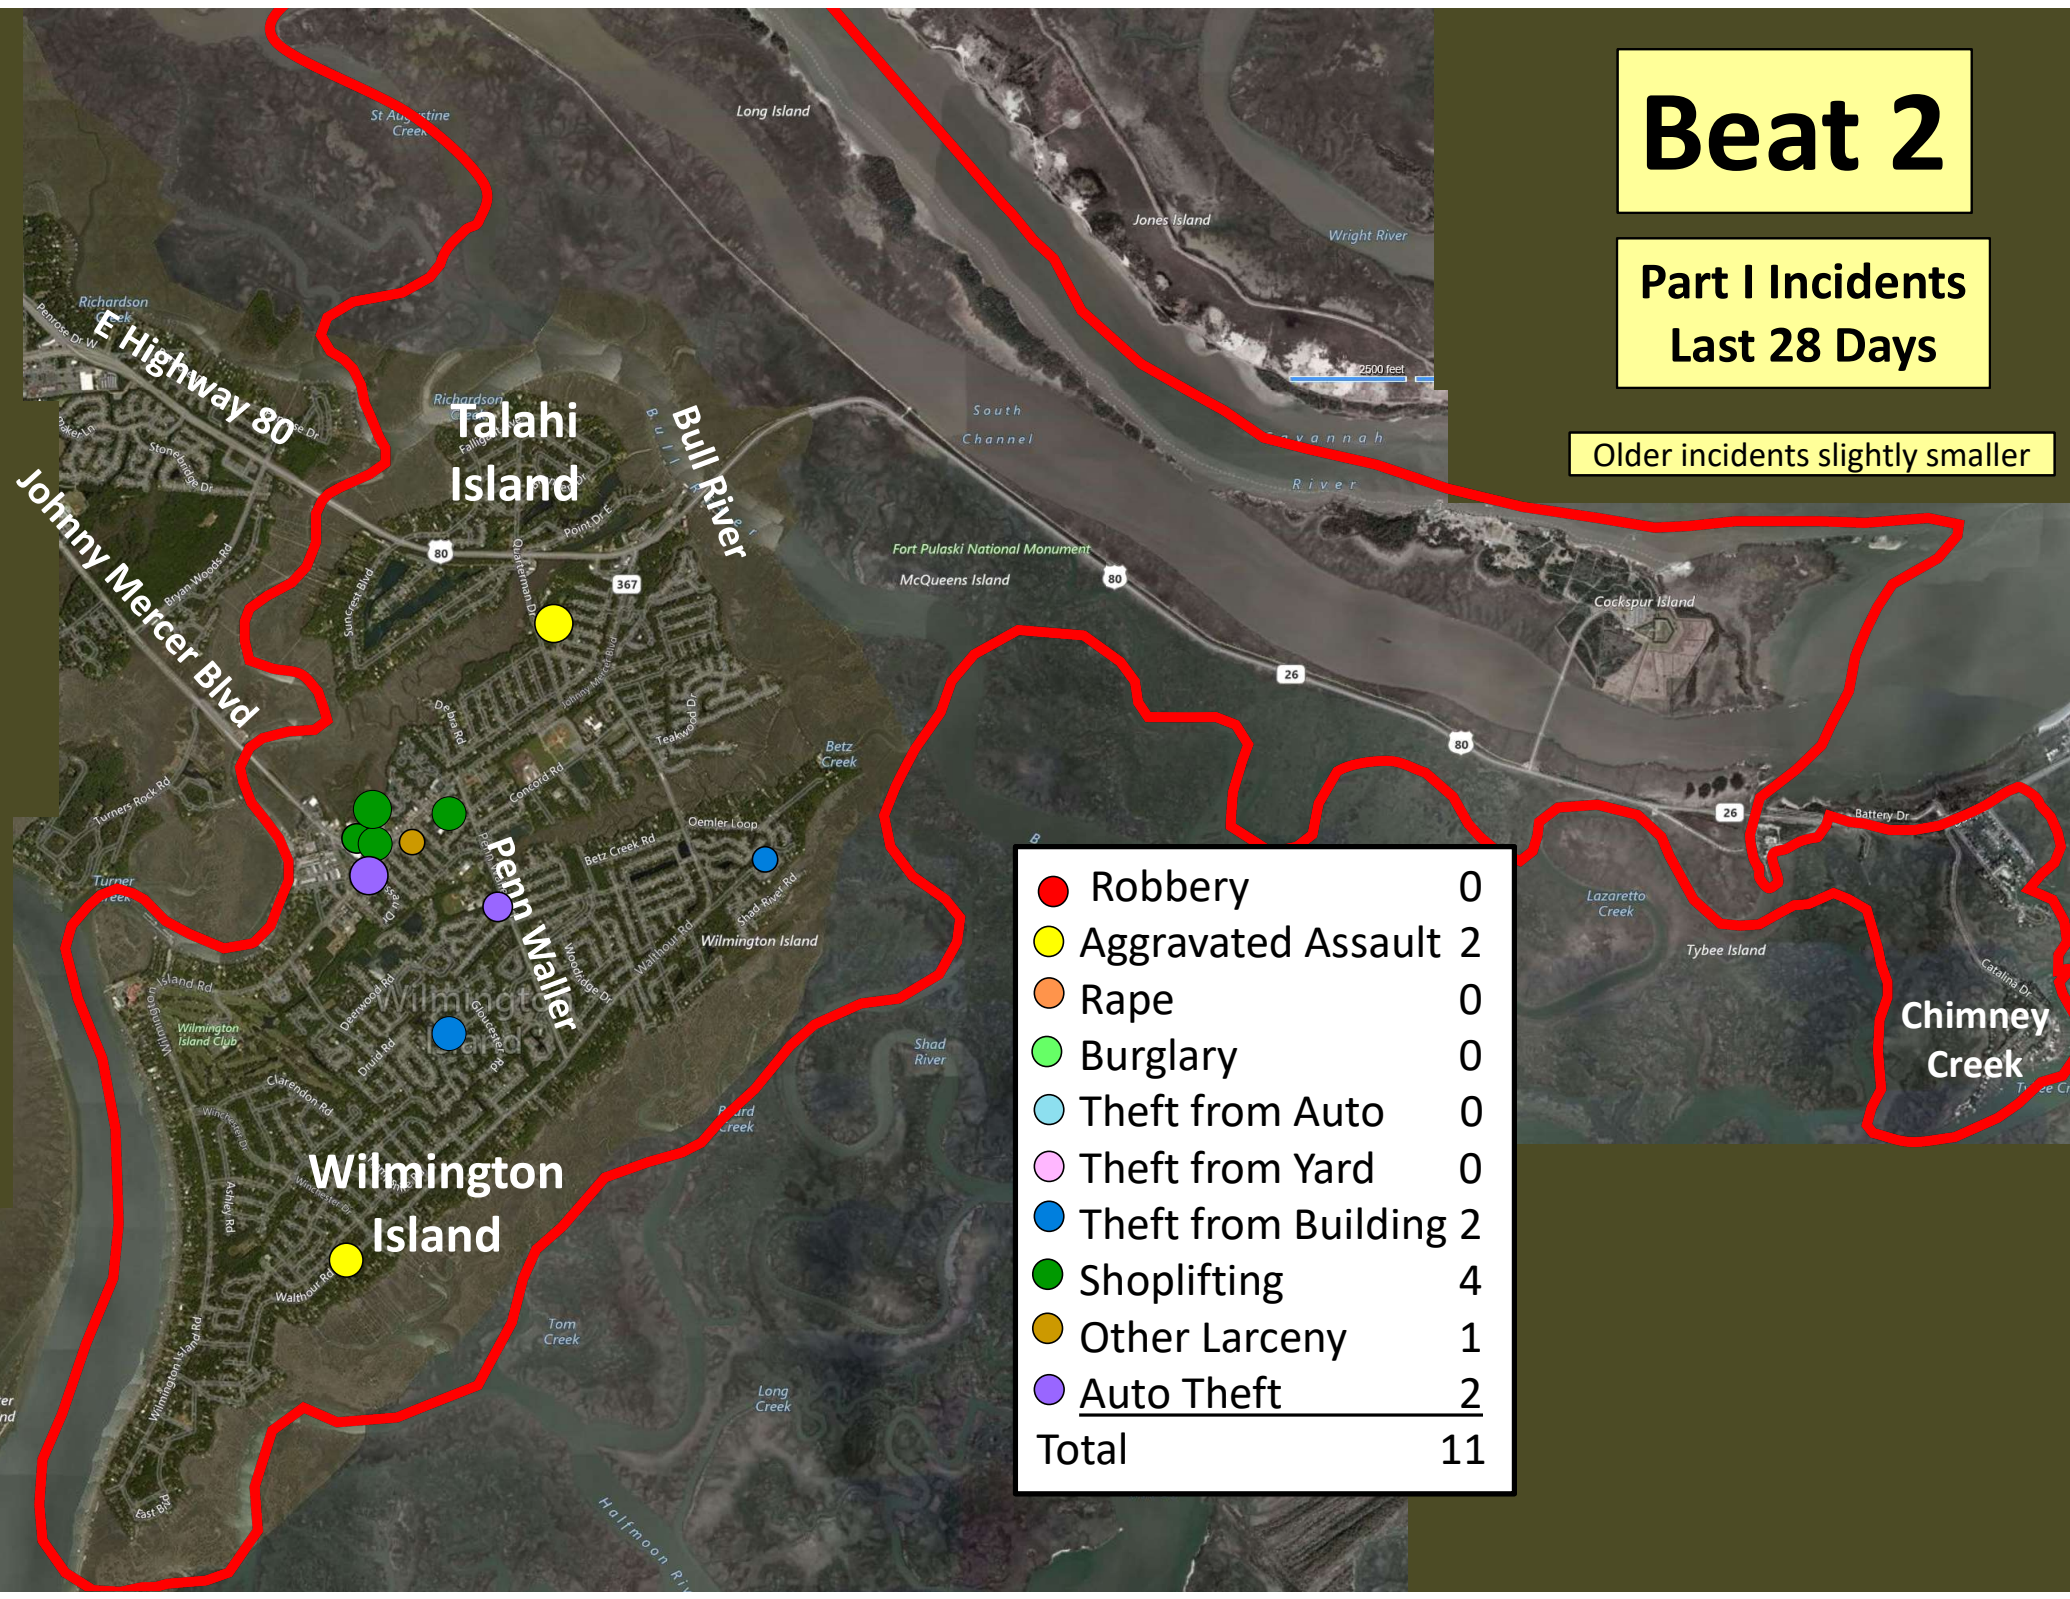

Older incidents slightly smaller

# Beat 2

Part I Incidents  
Last 28 Days

Older incidents slightly smaller

● Robbery	0
● Aggravated Assault	2
● Rape	0
● Burglary	0
● Theft from Auto	0
● Theft from Yard	0
● Theft from Building	2
● Shoplifting	4
● Other Larceny	1
● Auto Theft	2
<b>Total</b>	<b>11</b>

## Part I Incidents Last 28 Days

Older incidents slightly smaller