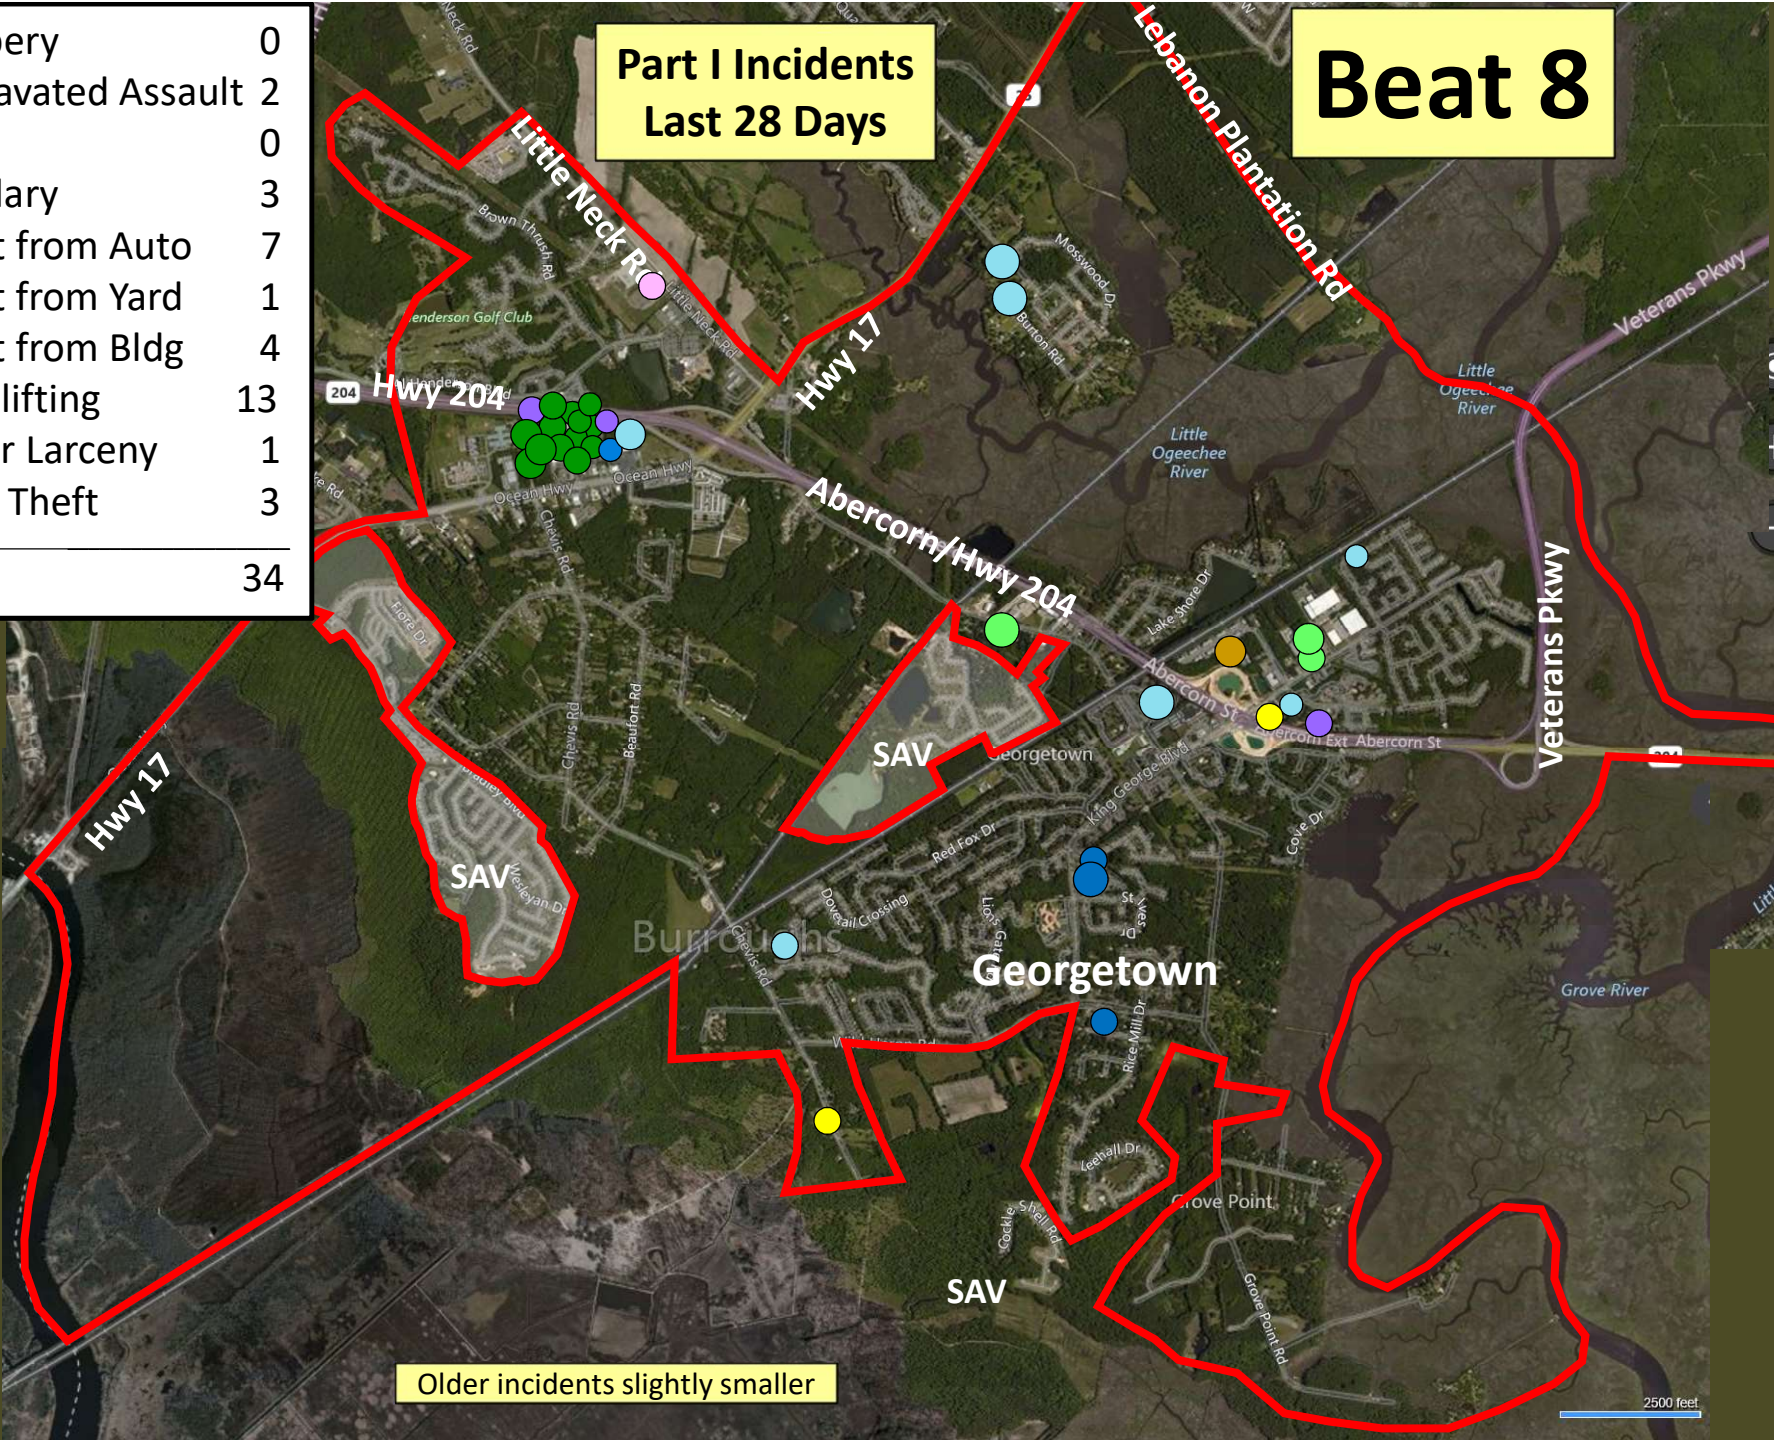

● Robbery	0
● Aggravated Assault	2
● Rape	0
● Burglary	3
● Theft from Auto	7
● Theft from Yard	1
● Theft from Bldg	4
● Shoplifting	13
● Other Larceny	1
● Auto Theft	3
Total	34

**Part I Incidents
Last 28 Days**

Beat 8

Older incidents slightly smaller

2500 feet