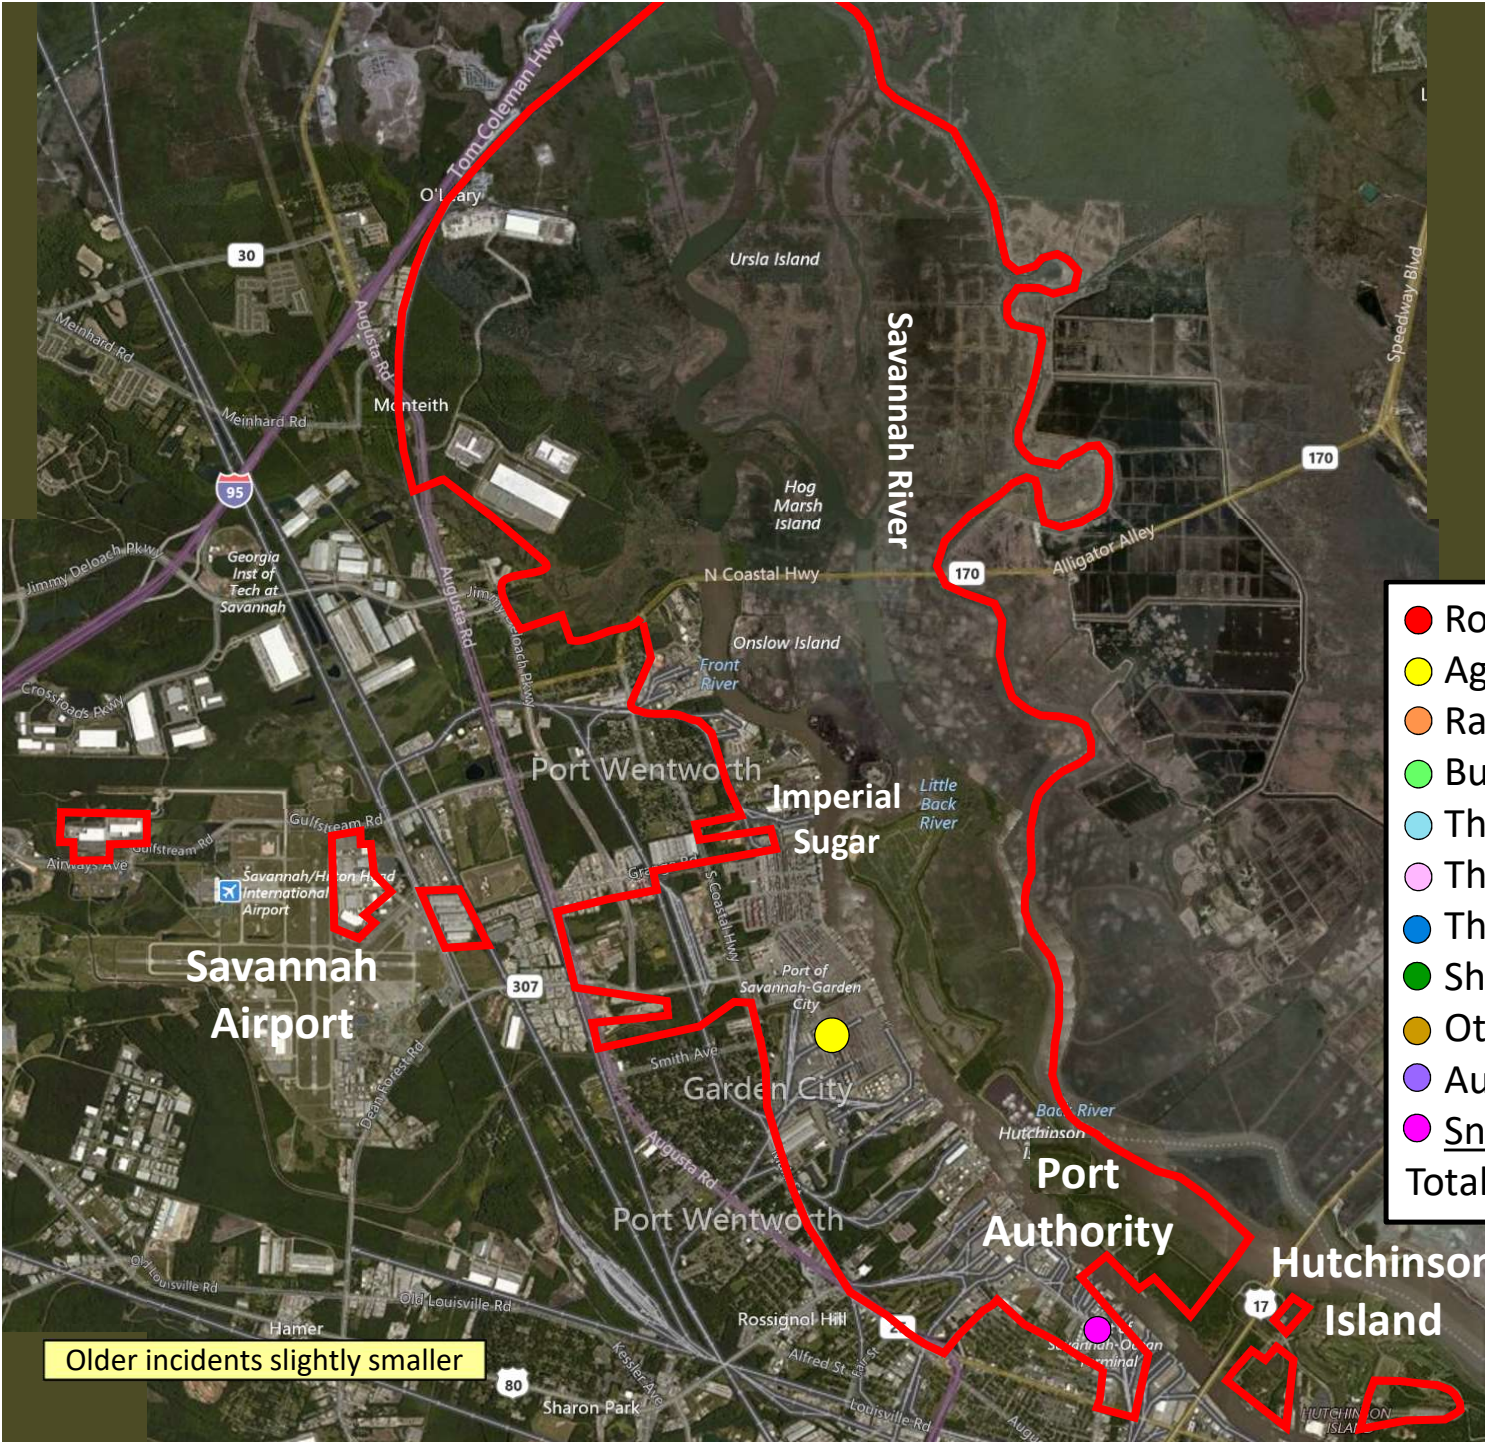

Beat 6

Part I Incidents
Last 28 Days

● Robbery	0
● Aggravated Assault	1
● Rape	0
● Burglary	0
● Theft from Auto	0
● Theft from Yard	0
● Theft from Building	0
● Shoplifting	0
● Other Larceny	0
● Auto Theft	0
● Snatching/PickPkt	1
Total	2

Older incidents slightly smaller