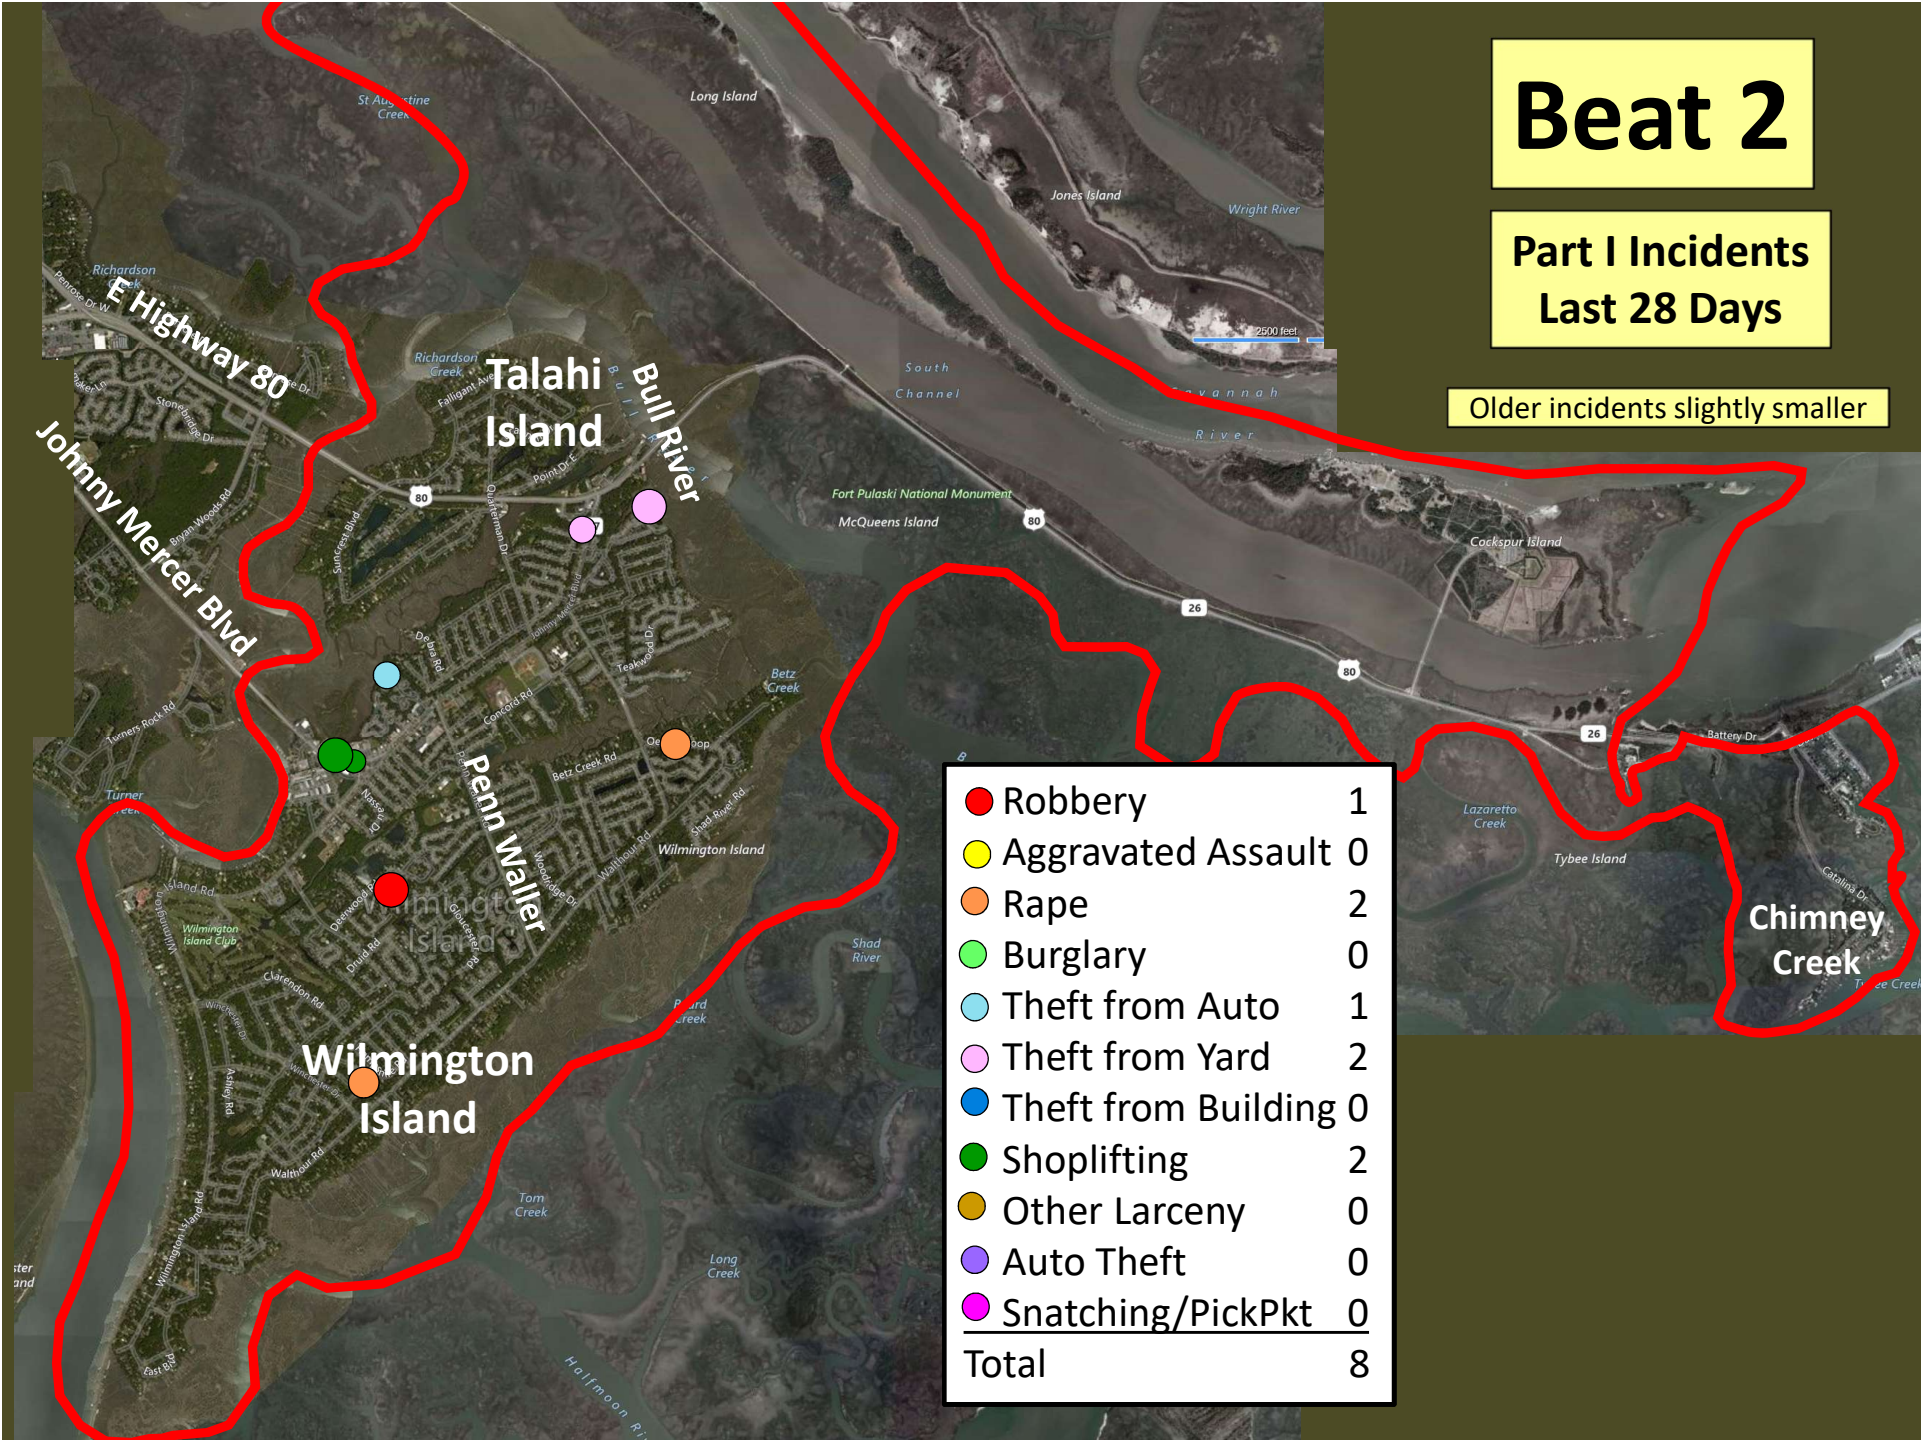

# Beat 1

## Part I Incidents Last 28 Days

● Robbery	1
● Aggravated Assault	1
● Rape	0
● Burglary	3
● Theft from Auto	16
● Theft from Yard	0
● Theft from Building	2
● Shoplifting	2
● Other Larceny	0
● Auto Theft	1
● Snatching/PickPkt	0
<b>Total</b>	<b>26</b>

Older incidents slightly smaller

# Beat 2

Part I Incidents  
Last 28 Days

Older incidents slightly smaller