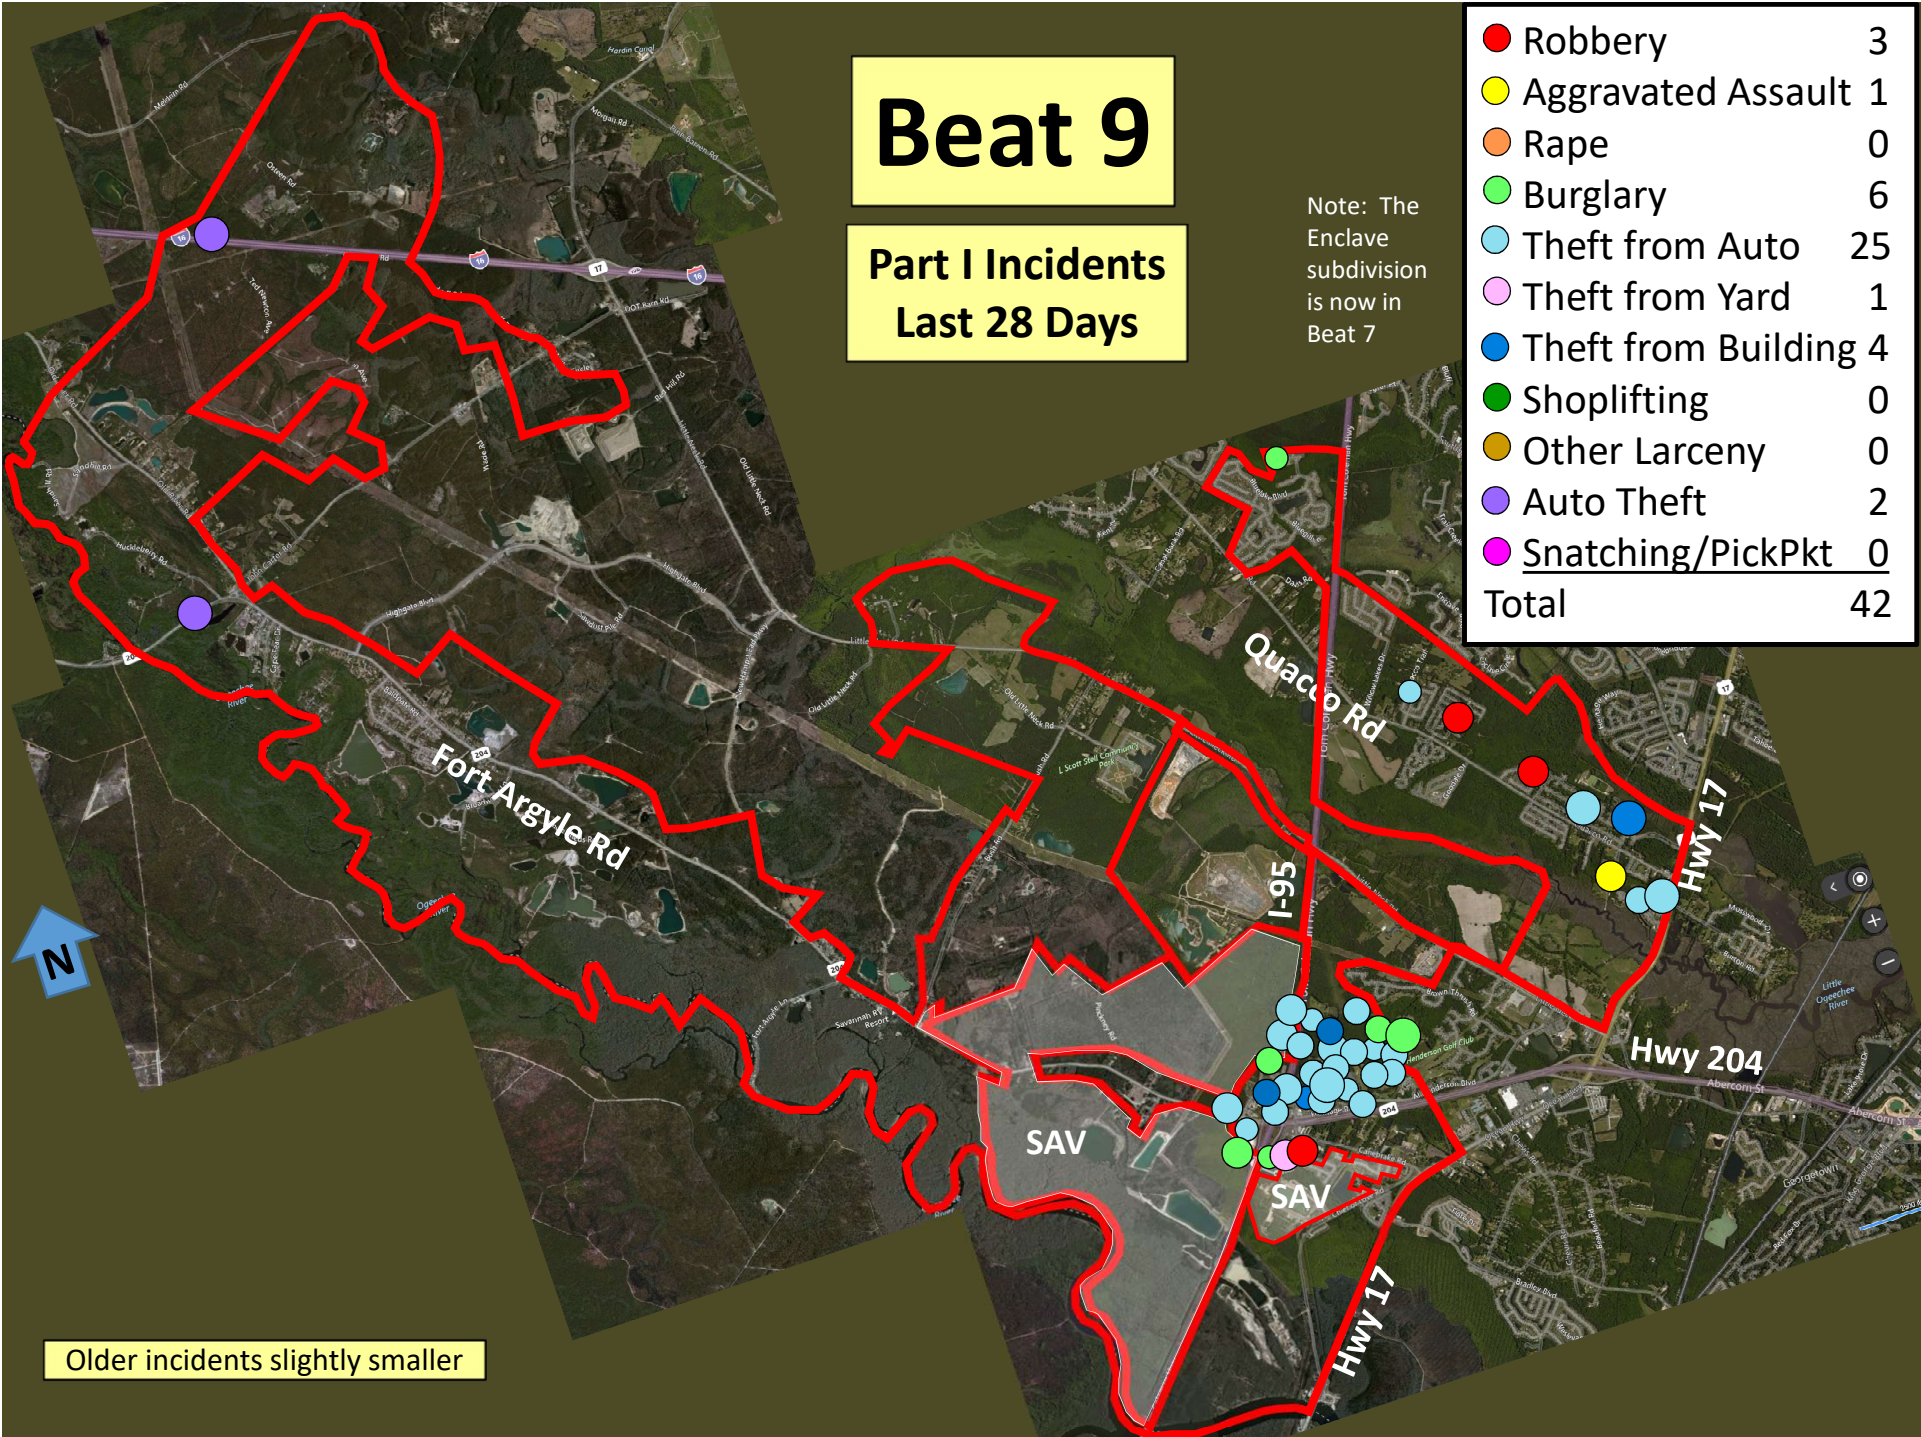

Note: The Enclave subdivision is now in Beat 7

Older incidents slightly smaller

● Robbery	0
● Aggravated Assault	2
● Rape	0
● Burglary	3
● Theft from Auto	7
● Theft from Yard	1
● Theft from Bldg	4
● Shoplifting	13
● Other Larceny	1
● Auto Theft	3
<b>Total</b>	<b>34</b>

**Part I Incidents  
Last 28 Days**

**Beat 8**

Older incidents slightly smaller

2500 feet

## Part I Incidents Last 28 Days

Note: The Enclave subdivision is now in Beat 7

● Robbery	3
● Aggravated Assault	1
● Rape	0
● Burglary	6
● Theft from Auto	25
● Theft from Yard	1
● Theft from Building	4
● Shoplifting	0
● Other Larceny	0
● Auto Theft	2
● Snatching/PickPkt	0
<b>Total</b>	<b>42</b>