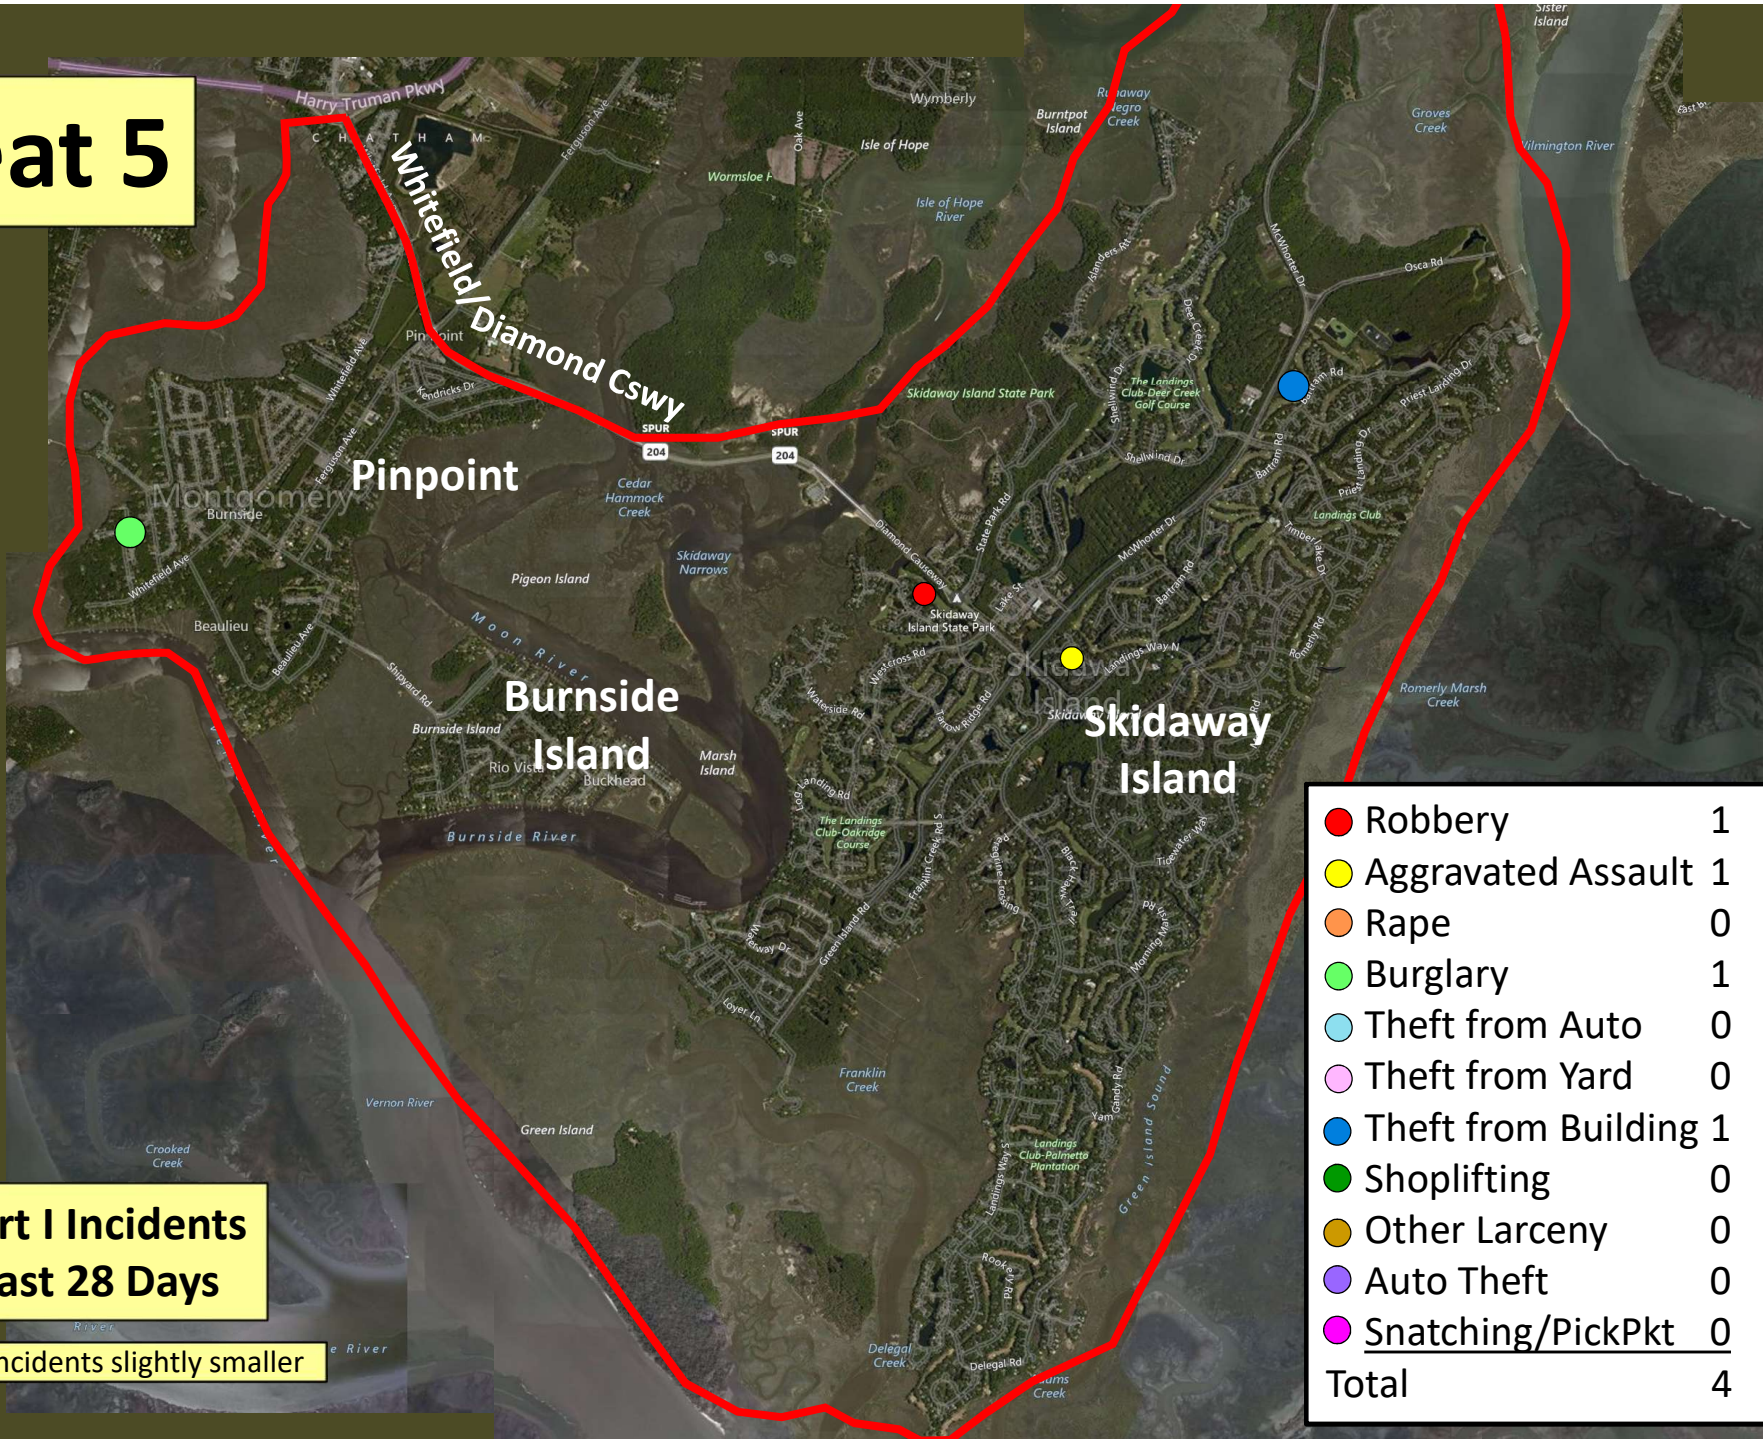

Beat 5

● Robbery	1
● Aggravated Assault	1
● Rape	0
● Burglary	1
● Theft from Auto	0
● Theft from Yard	0
● Theft from Building	1
● Shoplifting	0
● Other Larceny	0
● Auto Theft	0
● Snatching/PickPkt	0
Total	4

**Part I Incidents
Last 28 Days**

Older incidents slightly smaller