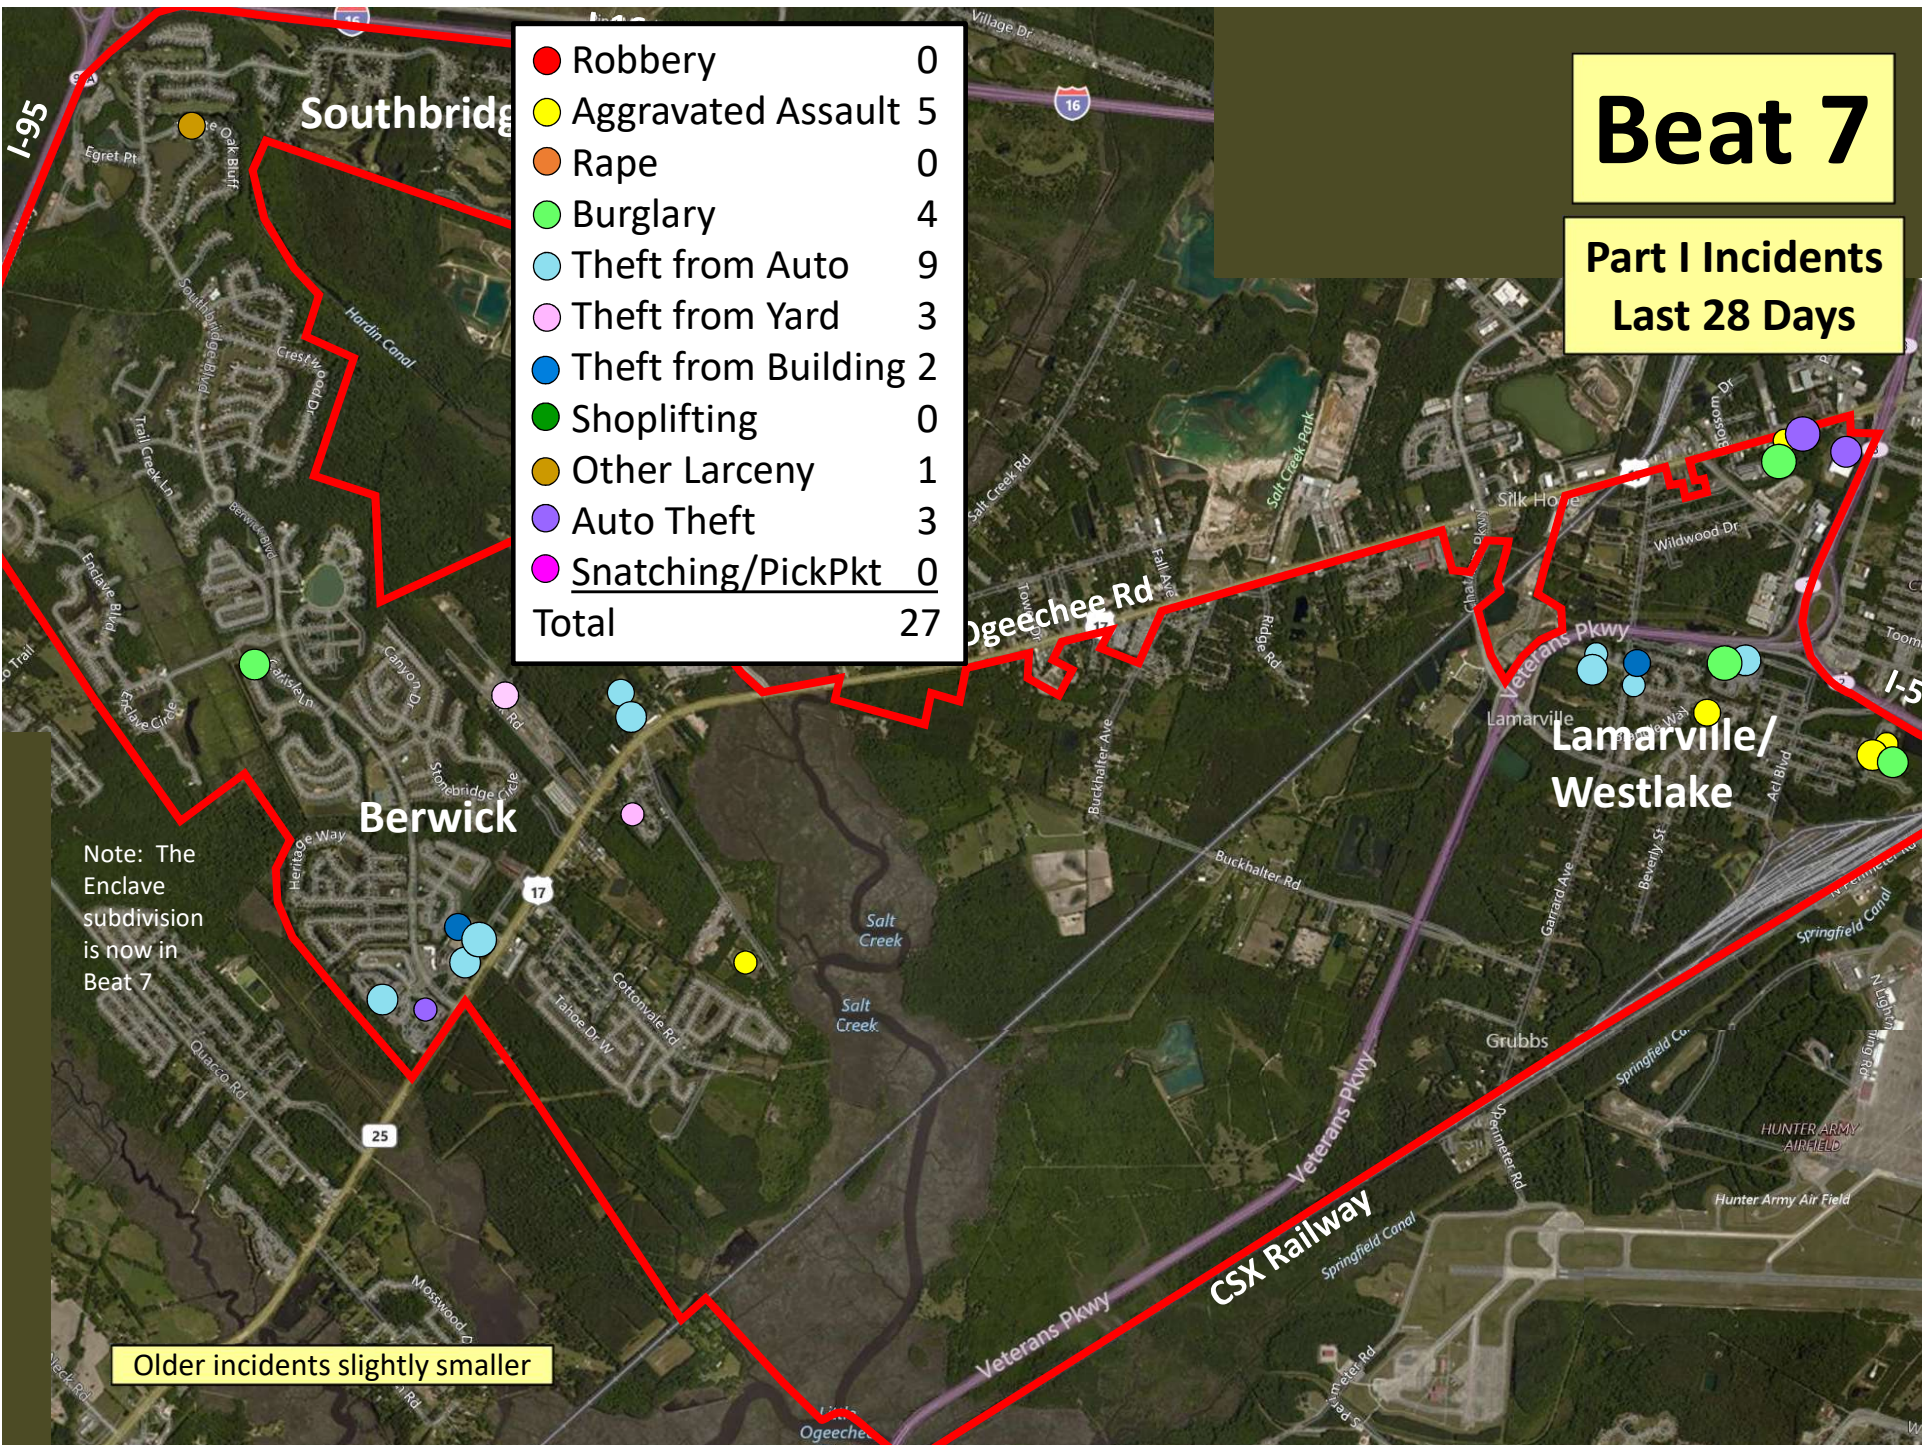

Beat 7

Part I Incidents
Last 28 Days

● Robbery	0
● Aggravated Assault	5
● Rape	0
● Burglary	4
● Theft from Auto	9
● Theft from Yard	3
● Theft from Building	2
● Shoplifting	0
● Other Larceny	1
● Auto Theft	3
● Snatching/PickPkt	0
Total	27

Note: The Enclave subdivision is now in Beat 7

Older incidents slightly smaller