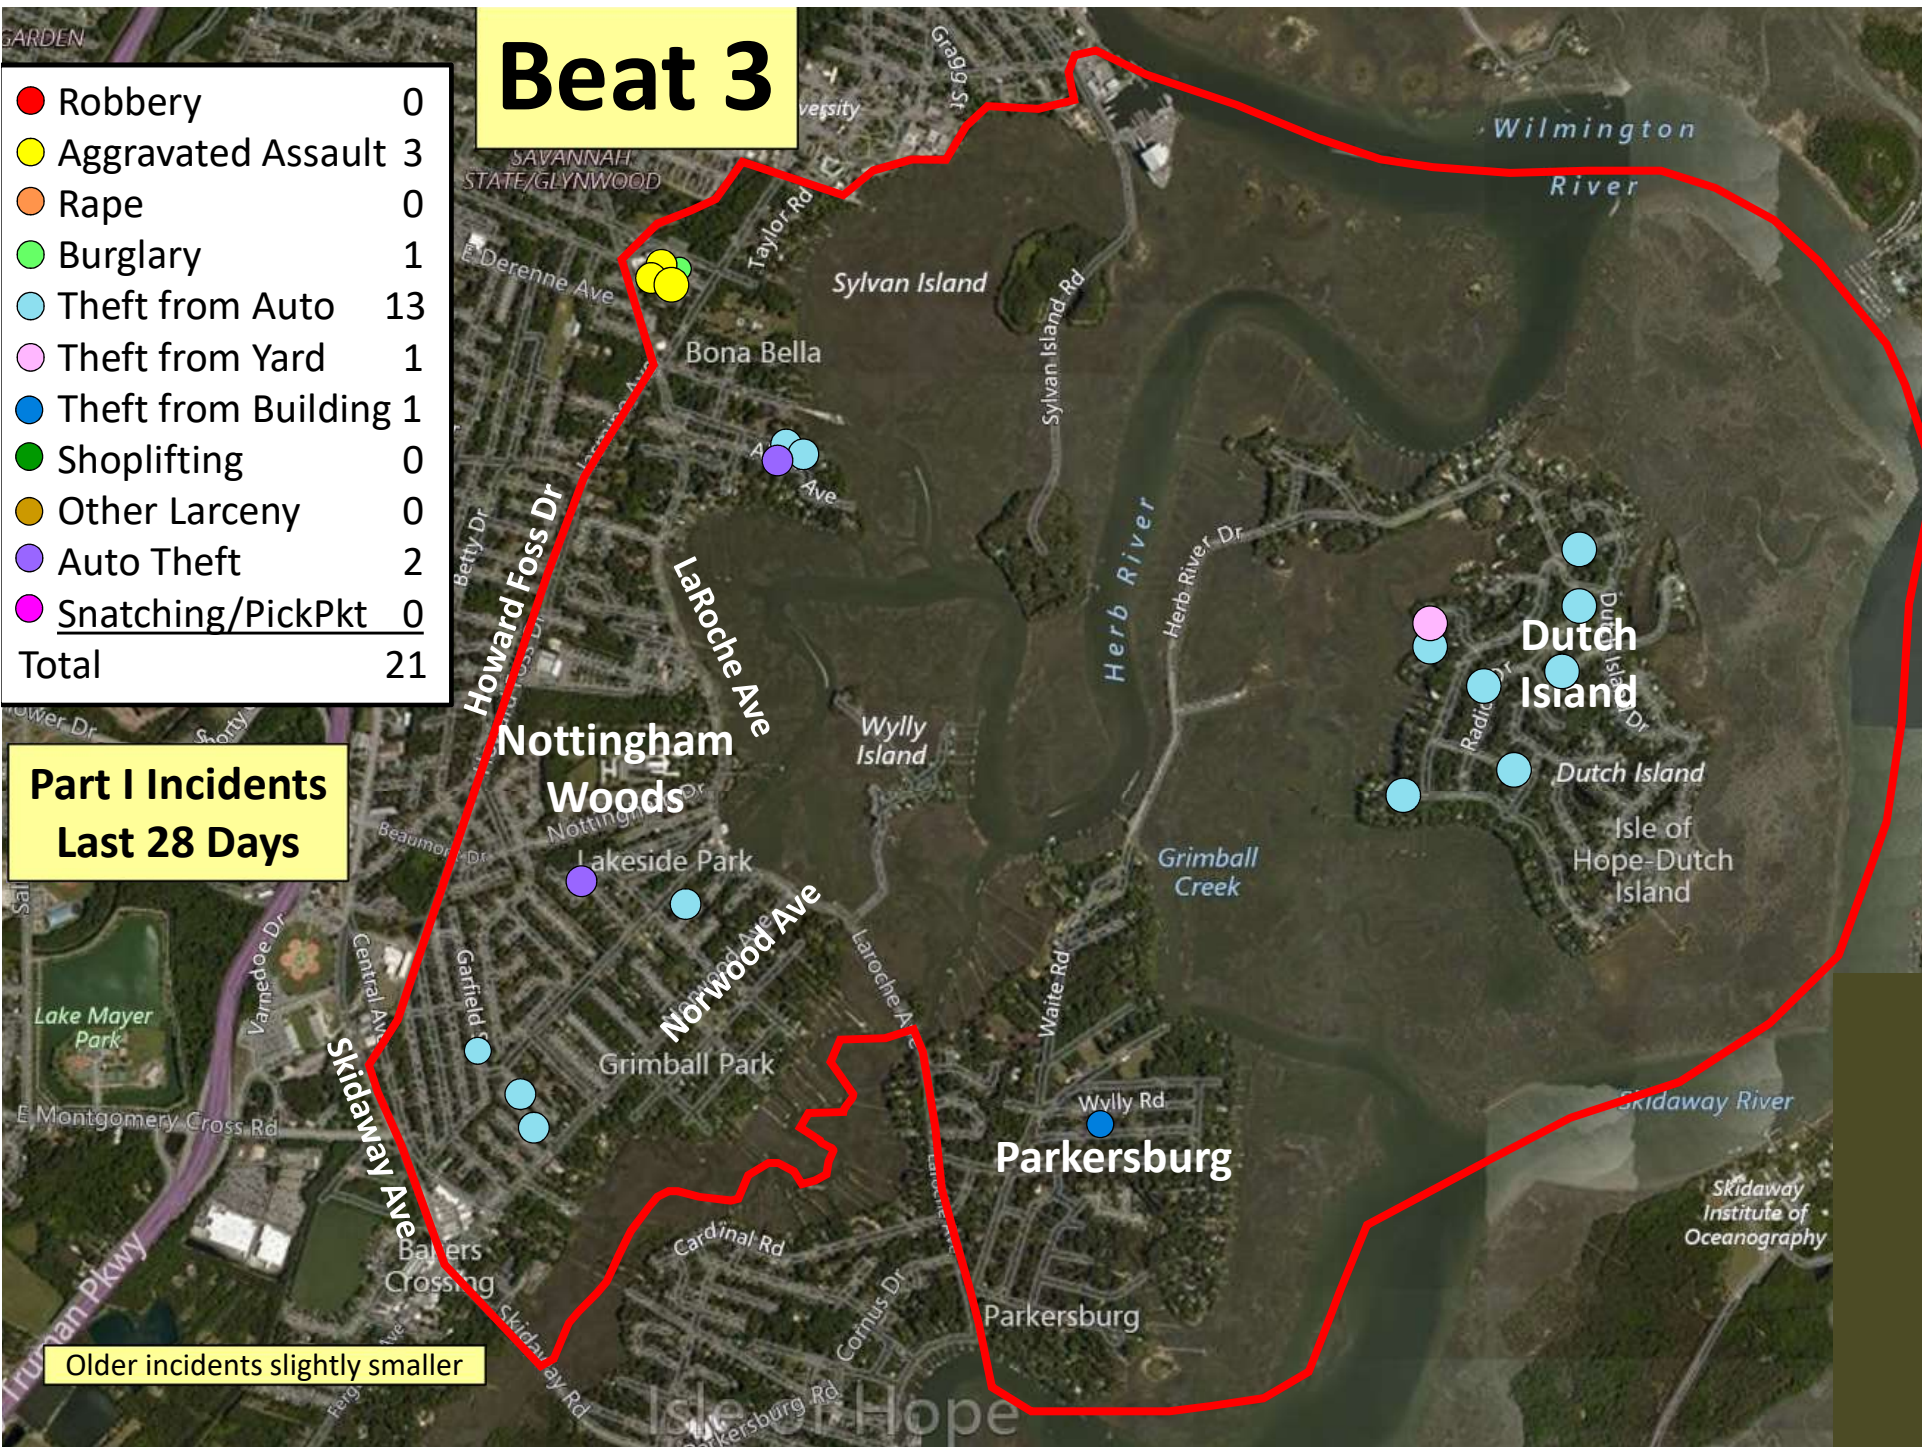

Older incidents slightly smaller

# Beat 2

Part I Incidents  
Last 28 Days

Older incidents slightly smaller

# Beat 3

● Robbery	0
● Aggravated Assault	3
● Rape	0
● Burglary	1
● Theft from Auto	13
● Theft from Yard	1
● Theft from Building	1
● Shoplifting	0
● Other Larceny	0
● Auto Theft	2
● Snatching/PickPkt	0
<b>Total</b>	<b>21</b>

## Part I Incidents Last 28 Days

Older incidents slightly smaller