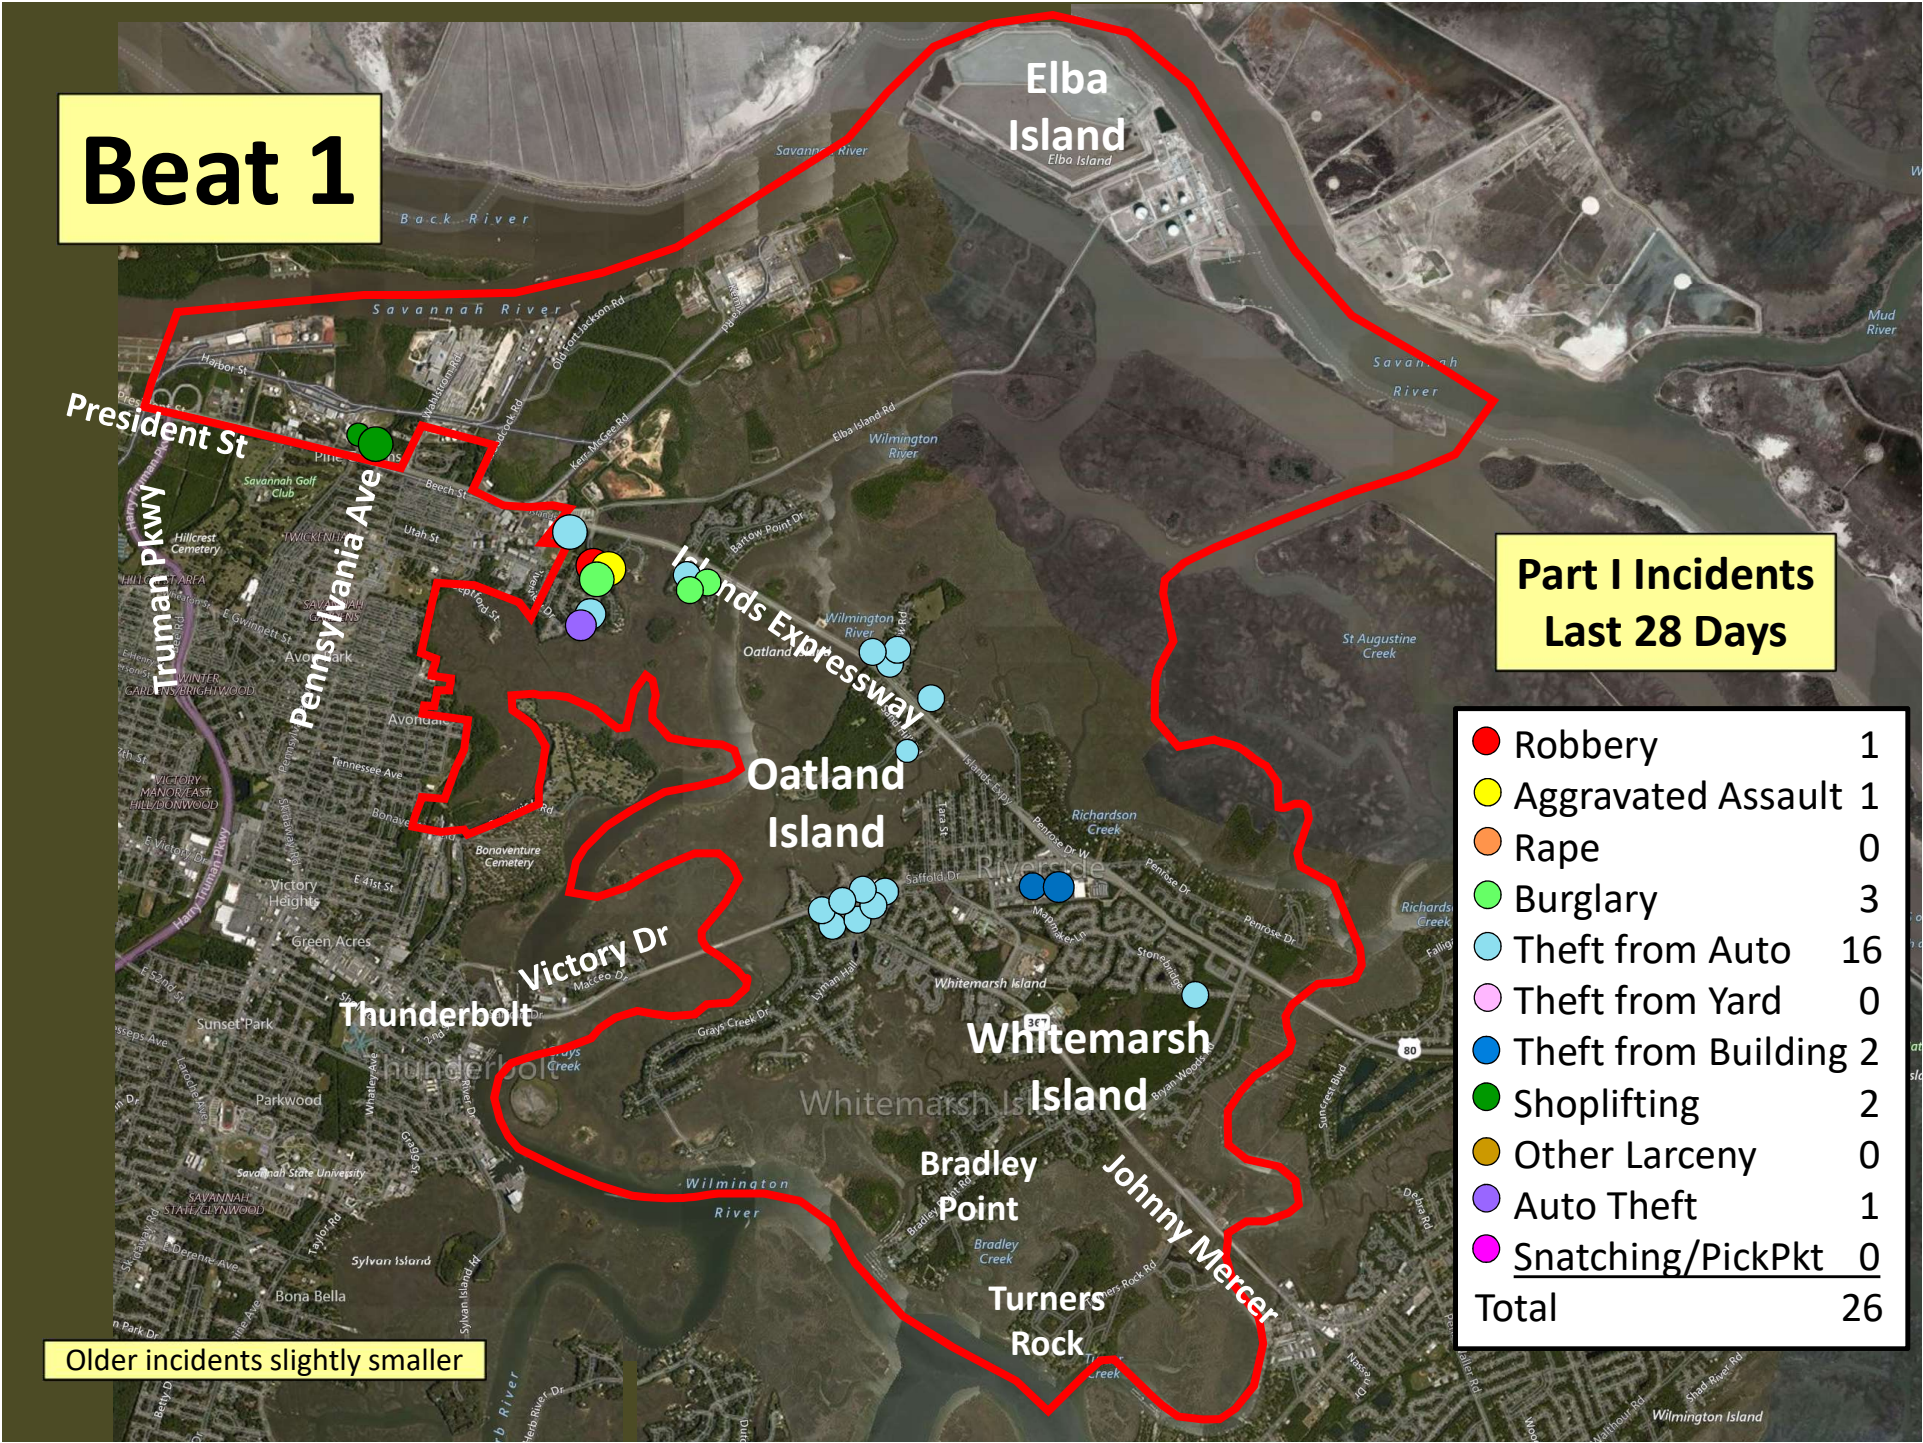

# Beat 1

## Part I Incidents Last 28 Days

● Robbery	1
● Aggravated Assault	1
● Rape	0
● Burglary	3
● Theft from Auto	16
● Theft from Yard	0
● Theft from Building	2
● Shoplifting	2
● Other Larceny	0
● Auto Theft	1
● Snatching/PickPkt	0
<b>Total</b>	<b>26</b>

Older incidents slightly smaller