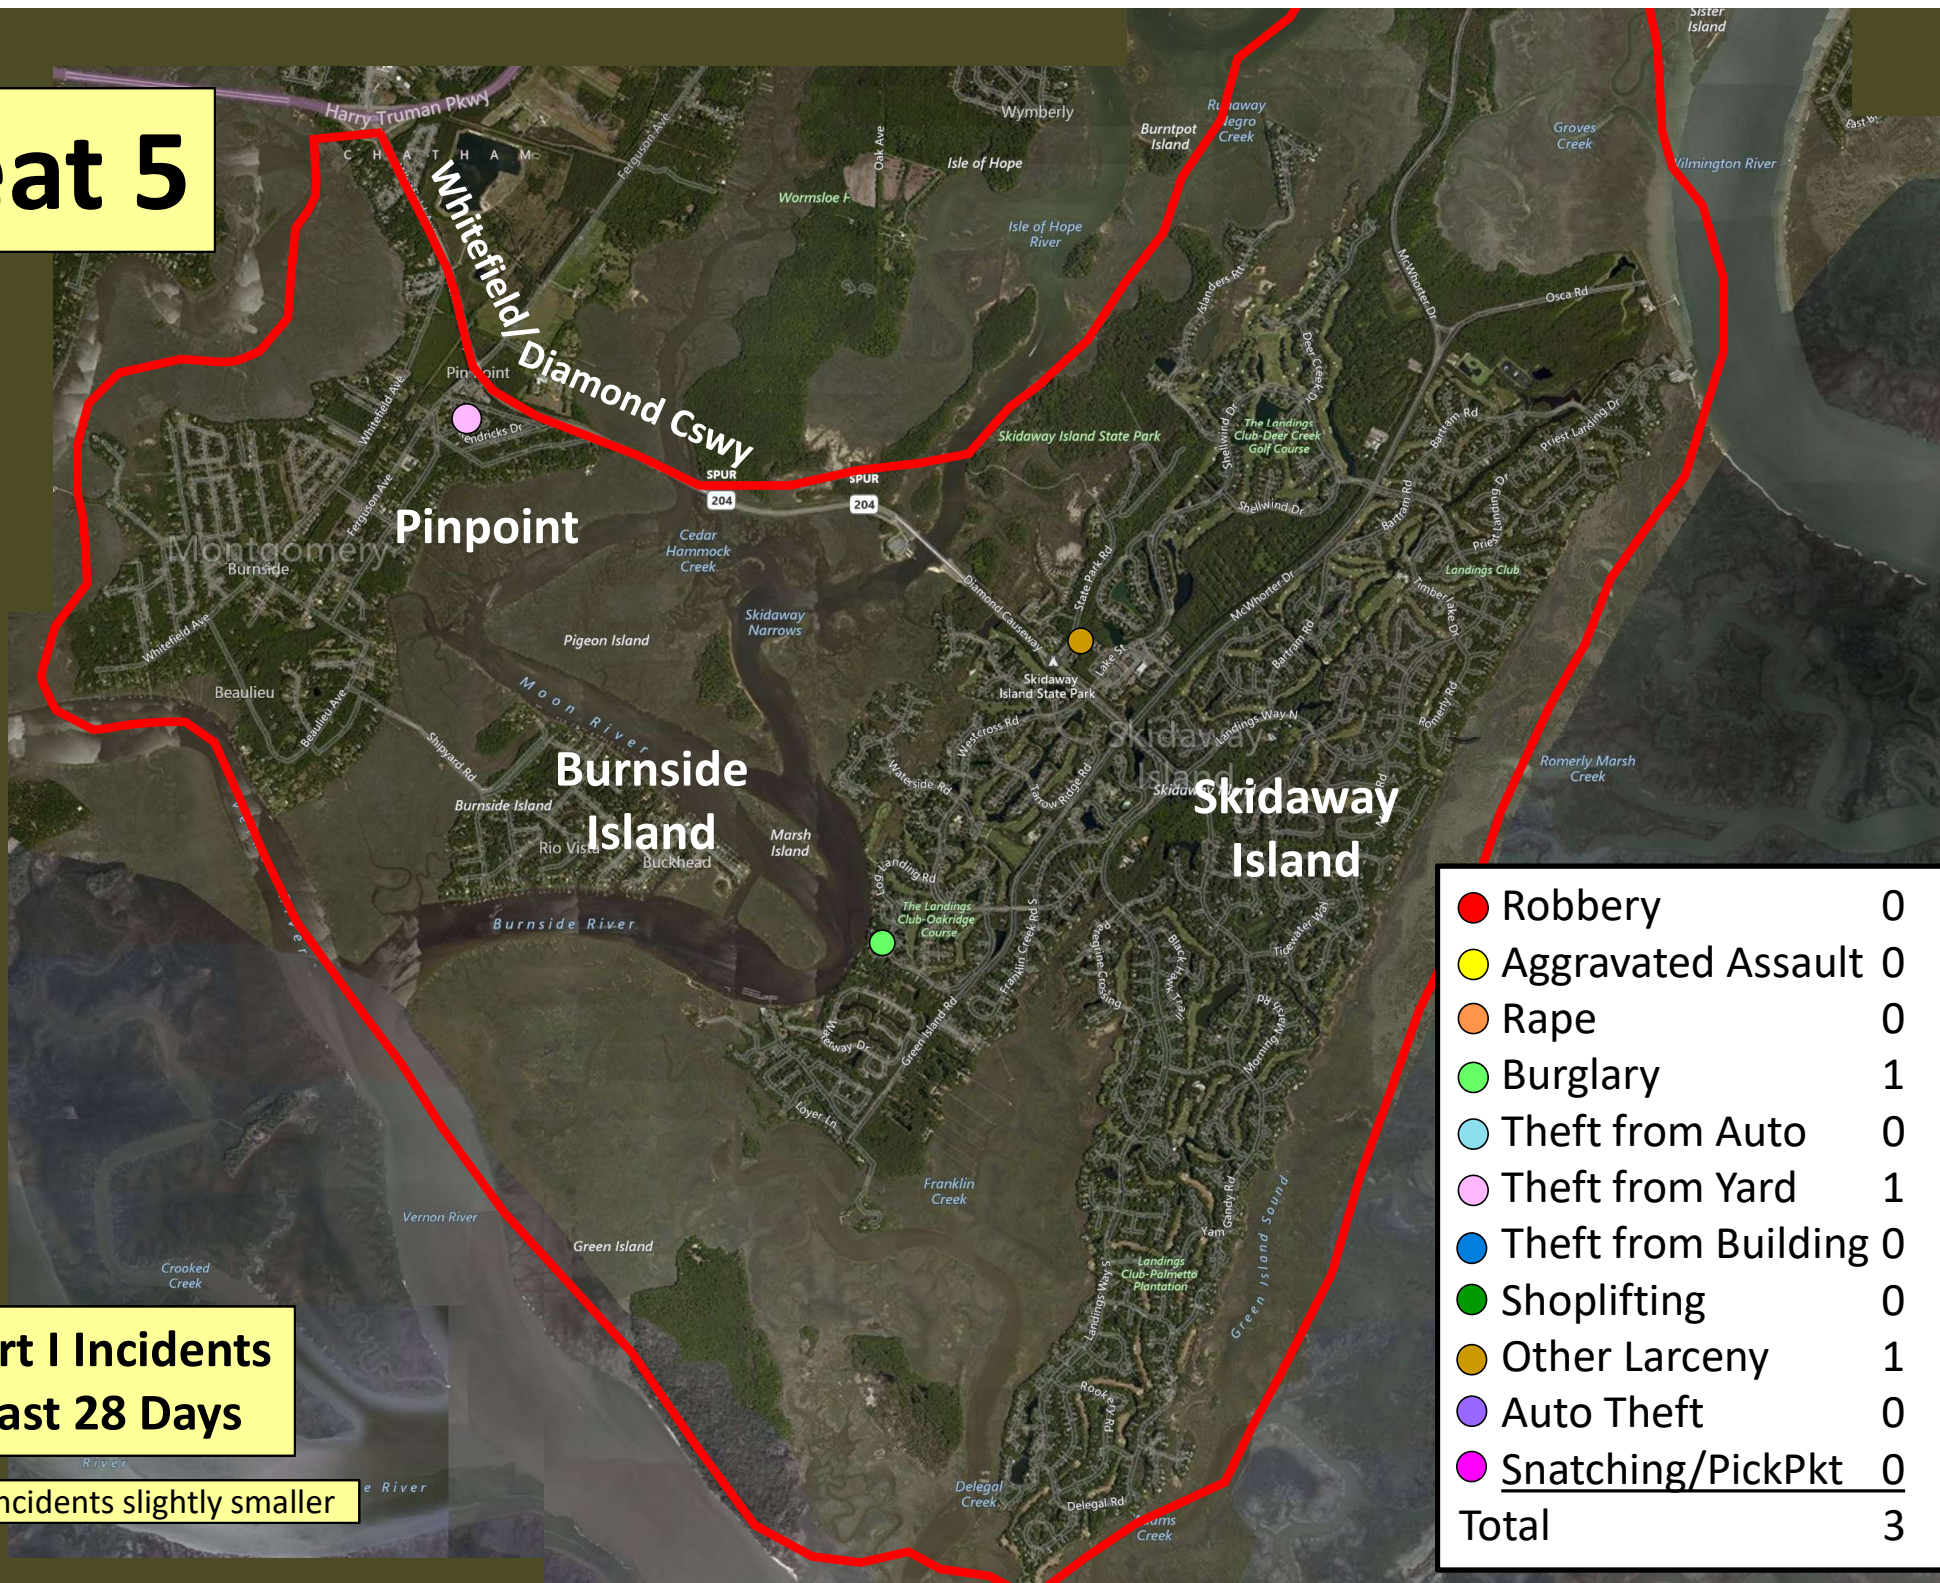

Beat 5

**Part I Incidents
Last 28 Days**

Older incidents slightly smaller

● Robbery	0
● Aggravated Assault	0
● Rape	0
● Burglary	1
● Theft from Auto	0
● Theft from Yard	1
● Theft from Building	0
● Shoplifting	0
● Other Larceny	1
● Auto Theft	0
● Snatching/PickPkt	0
Total	3