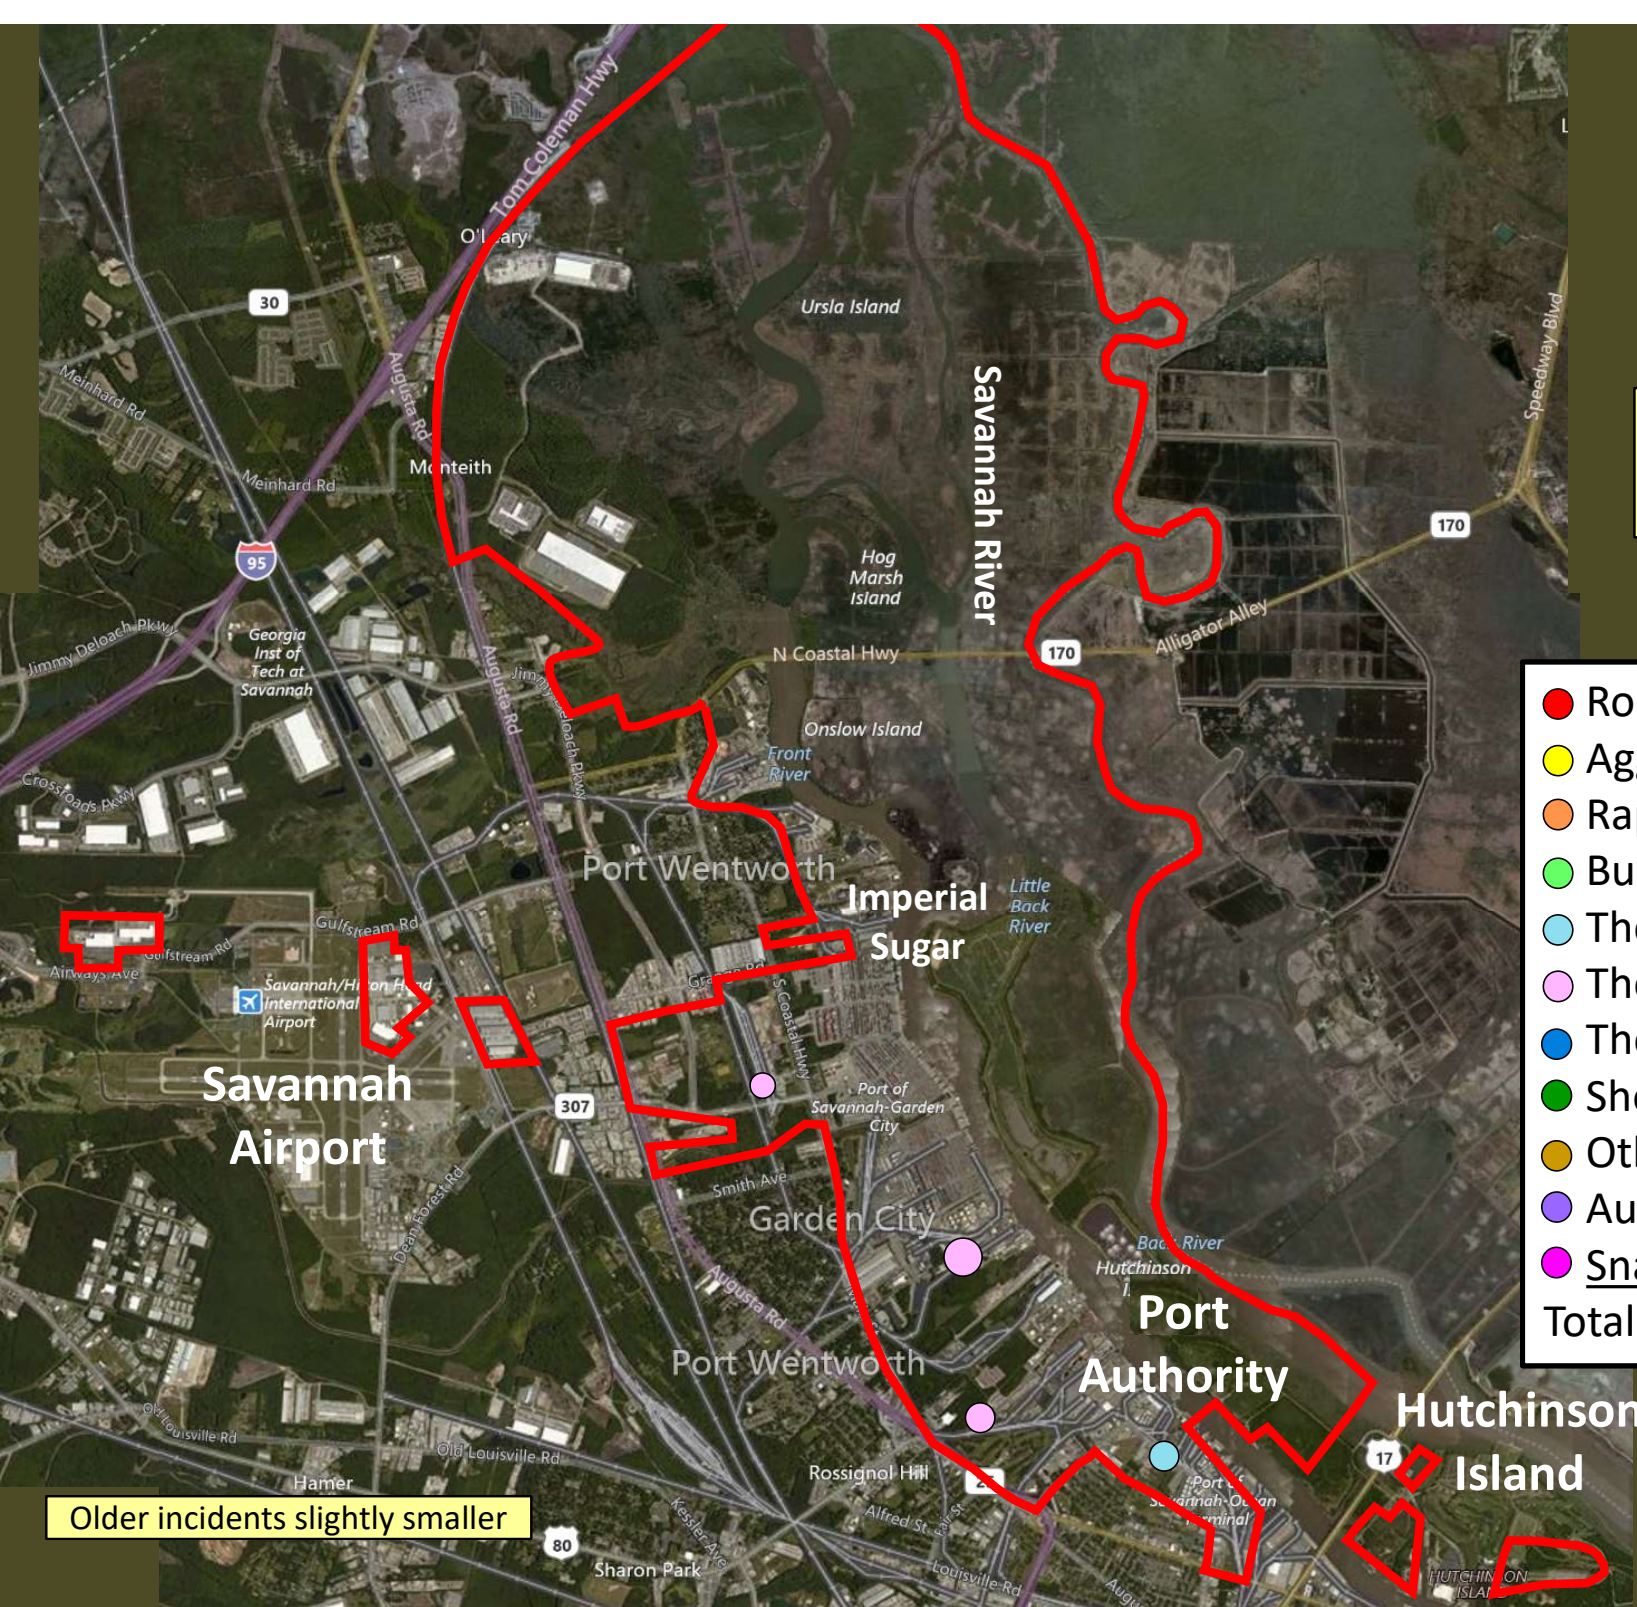

Beat 6

Part I Incidents
Last 28 Days

● Robbery	0
● Aggravated Assault	0
● Rape	0
● Burglary	0
● Theft from Auto	1
● Theft from Yard	3
● Theft from Building	0
● Shoplifting	0
● Other Larceny	0
● Auto Theft	0
● Snatching/PickPkt	0
Total	4

Older incidents slightly smaller