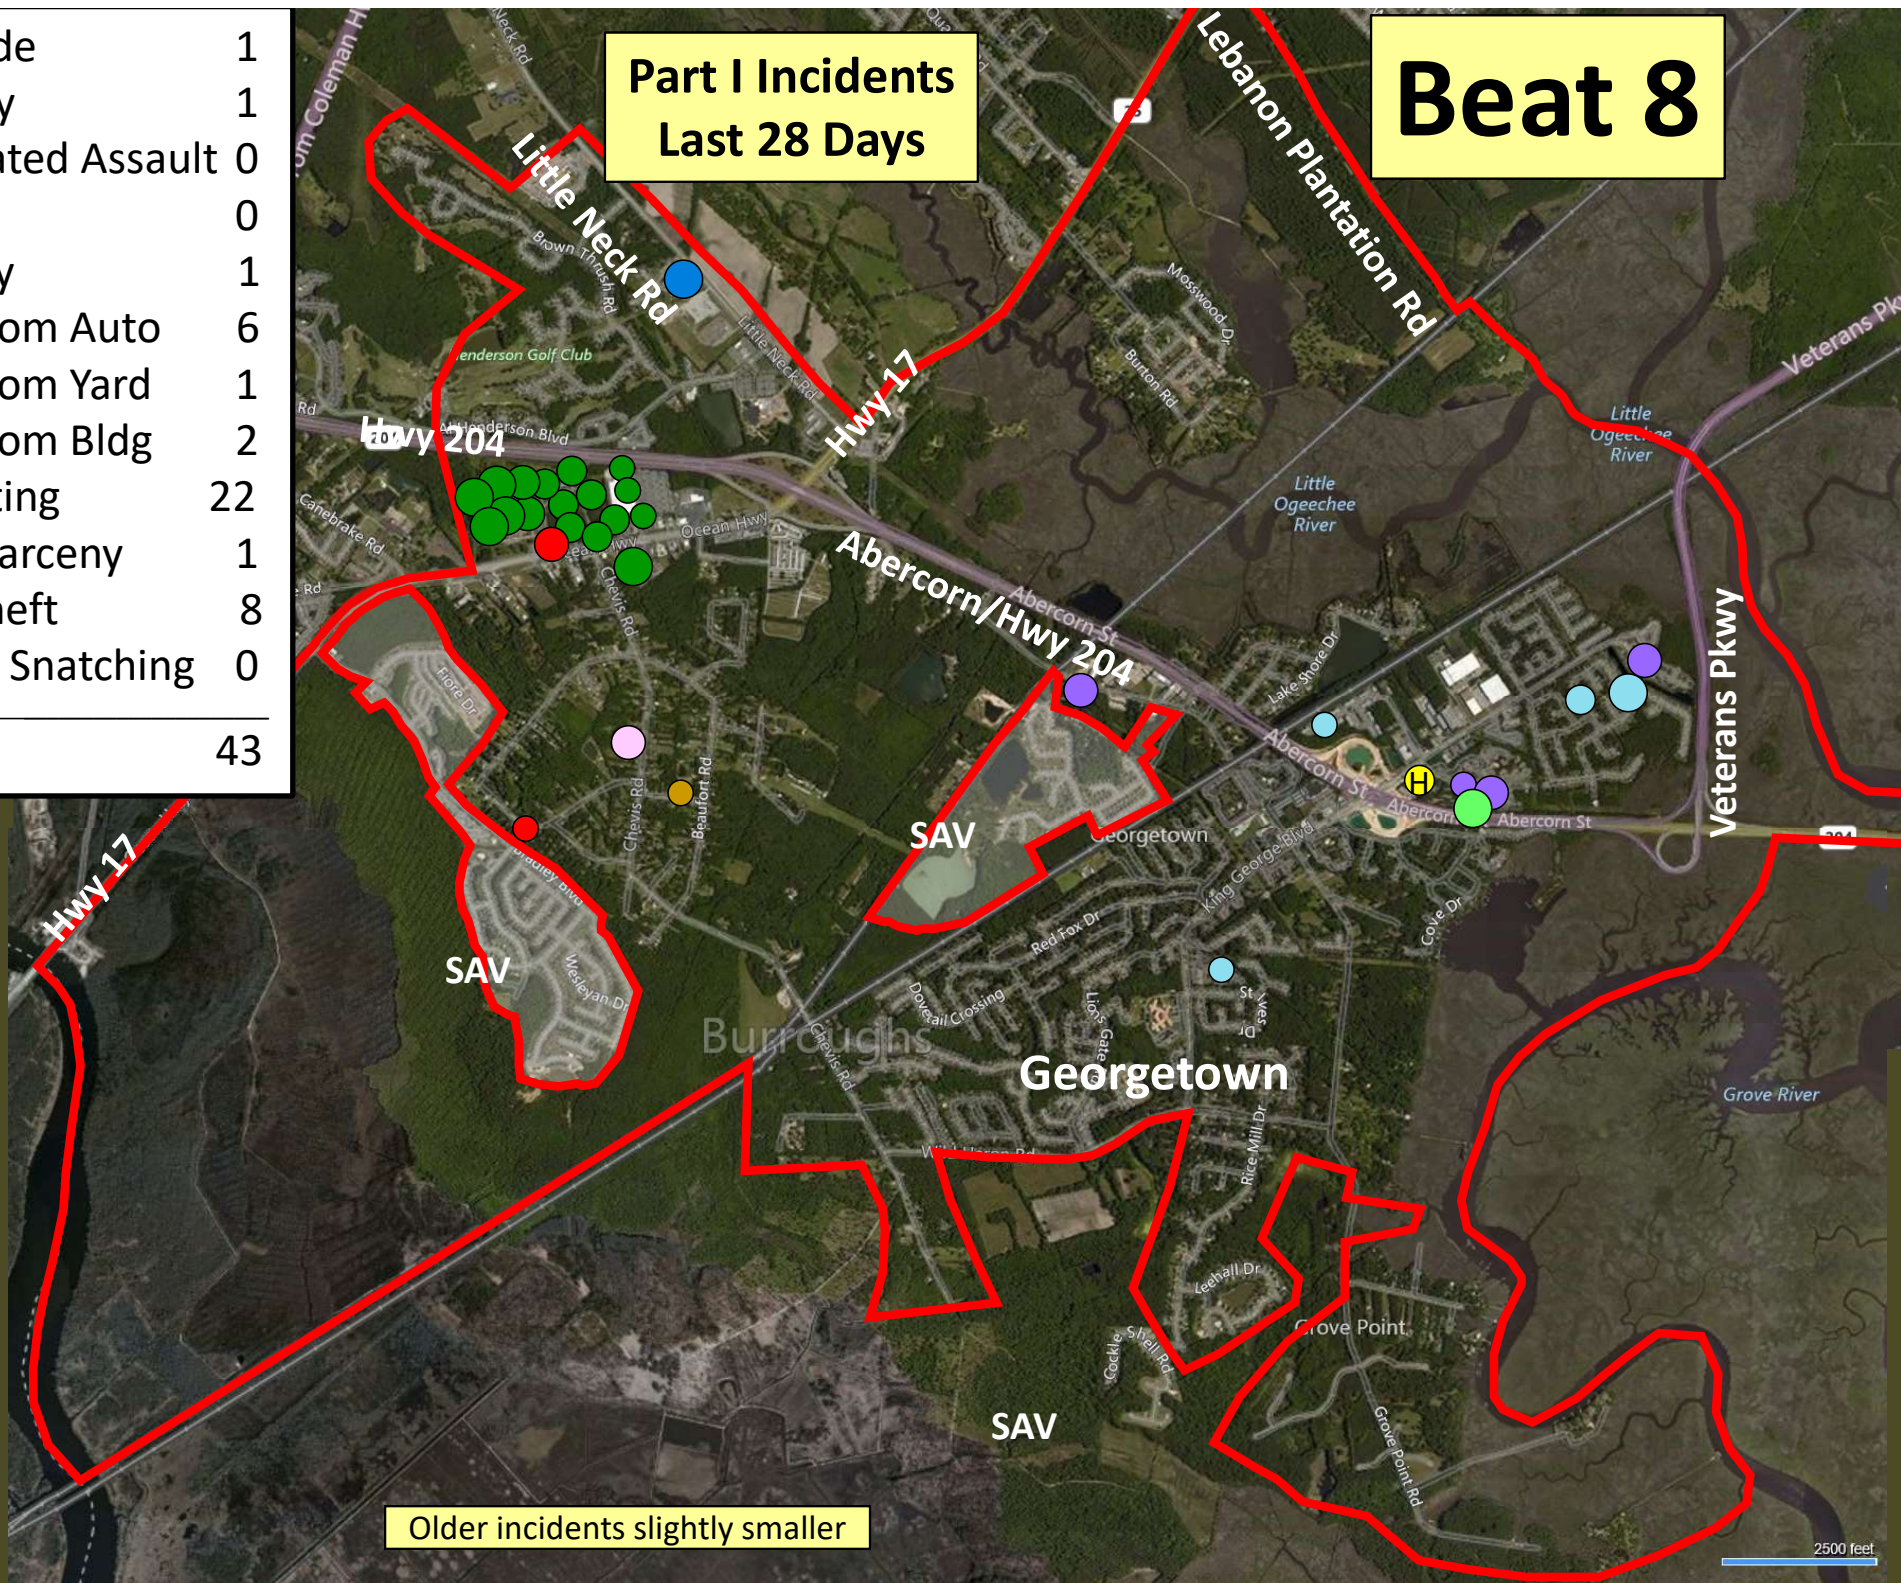

Older incidents slightly smaller

Beat 7

Part I Incidents
Last 28 Days

● Robbery	2
● Aggravated Assault	0
● Rape	0
● Burglary	2
● Theft from Auto	11
● Theft from Yard	2
● Theft from Building	1
● Shoplifting	2
● Other Larceny	4
● Auto Theft	3
● Snatching/PickPkt	0
Total	27

Older incidents slightly smaller

Beat 8

Part I Incidents Last 28 Days

Homicide	1
Robbery	1
Aggravated Assault	0
Rape	0
Burglary	1
Theft from Auto	6
Theft from Yard	1
Theft from Bldg	2
Shoplifting	22
Other Larceny	1
Auto Theft	8
Sudden Snatching	0
Total	43