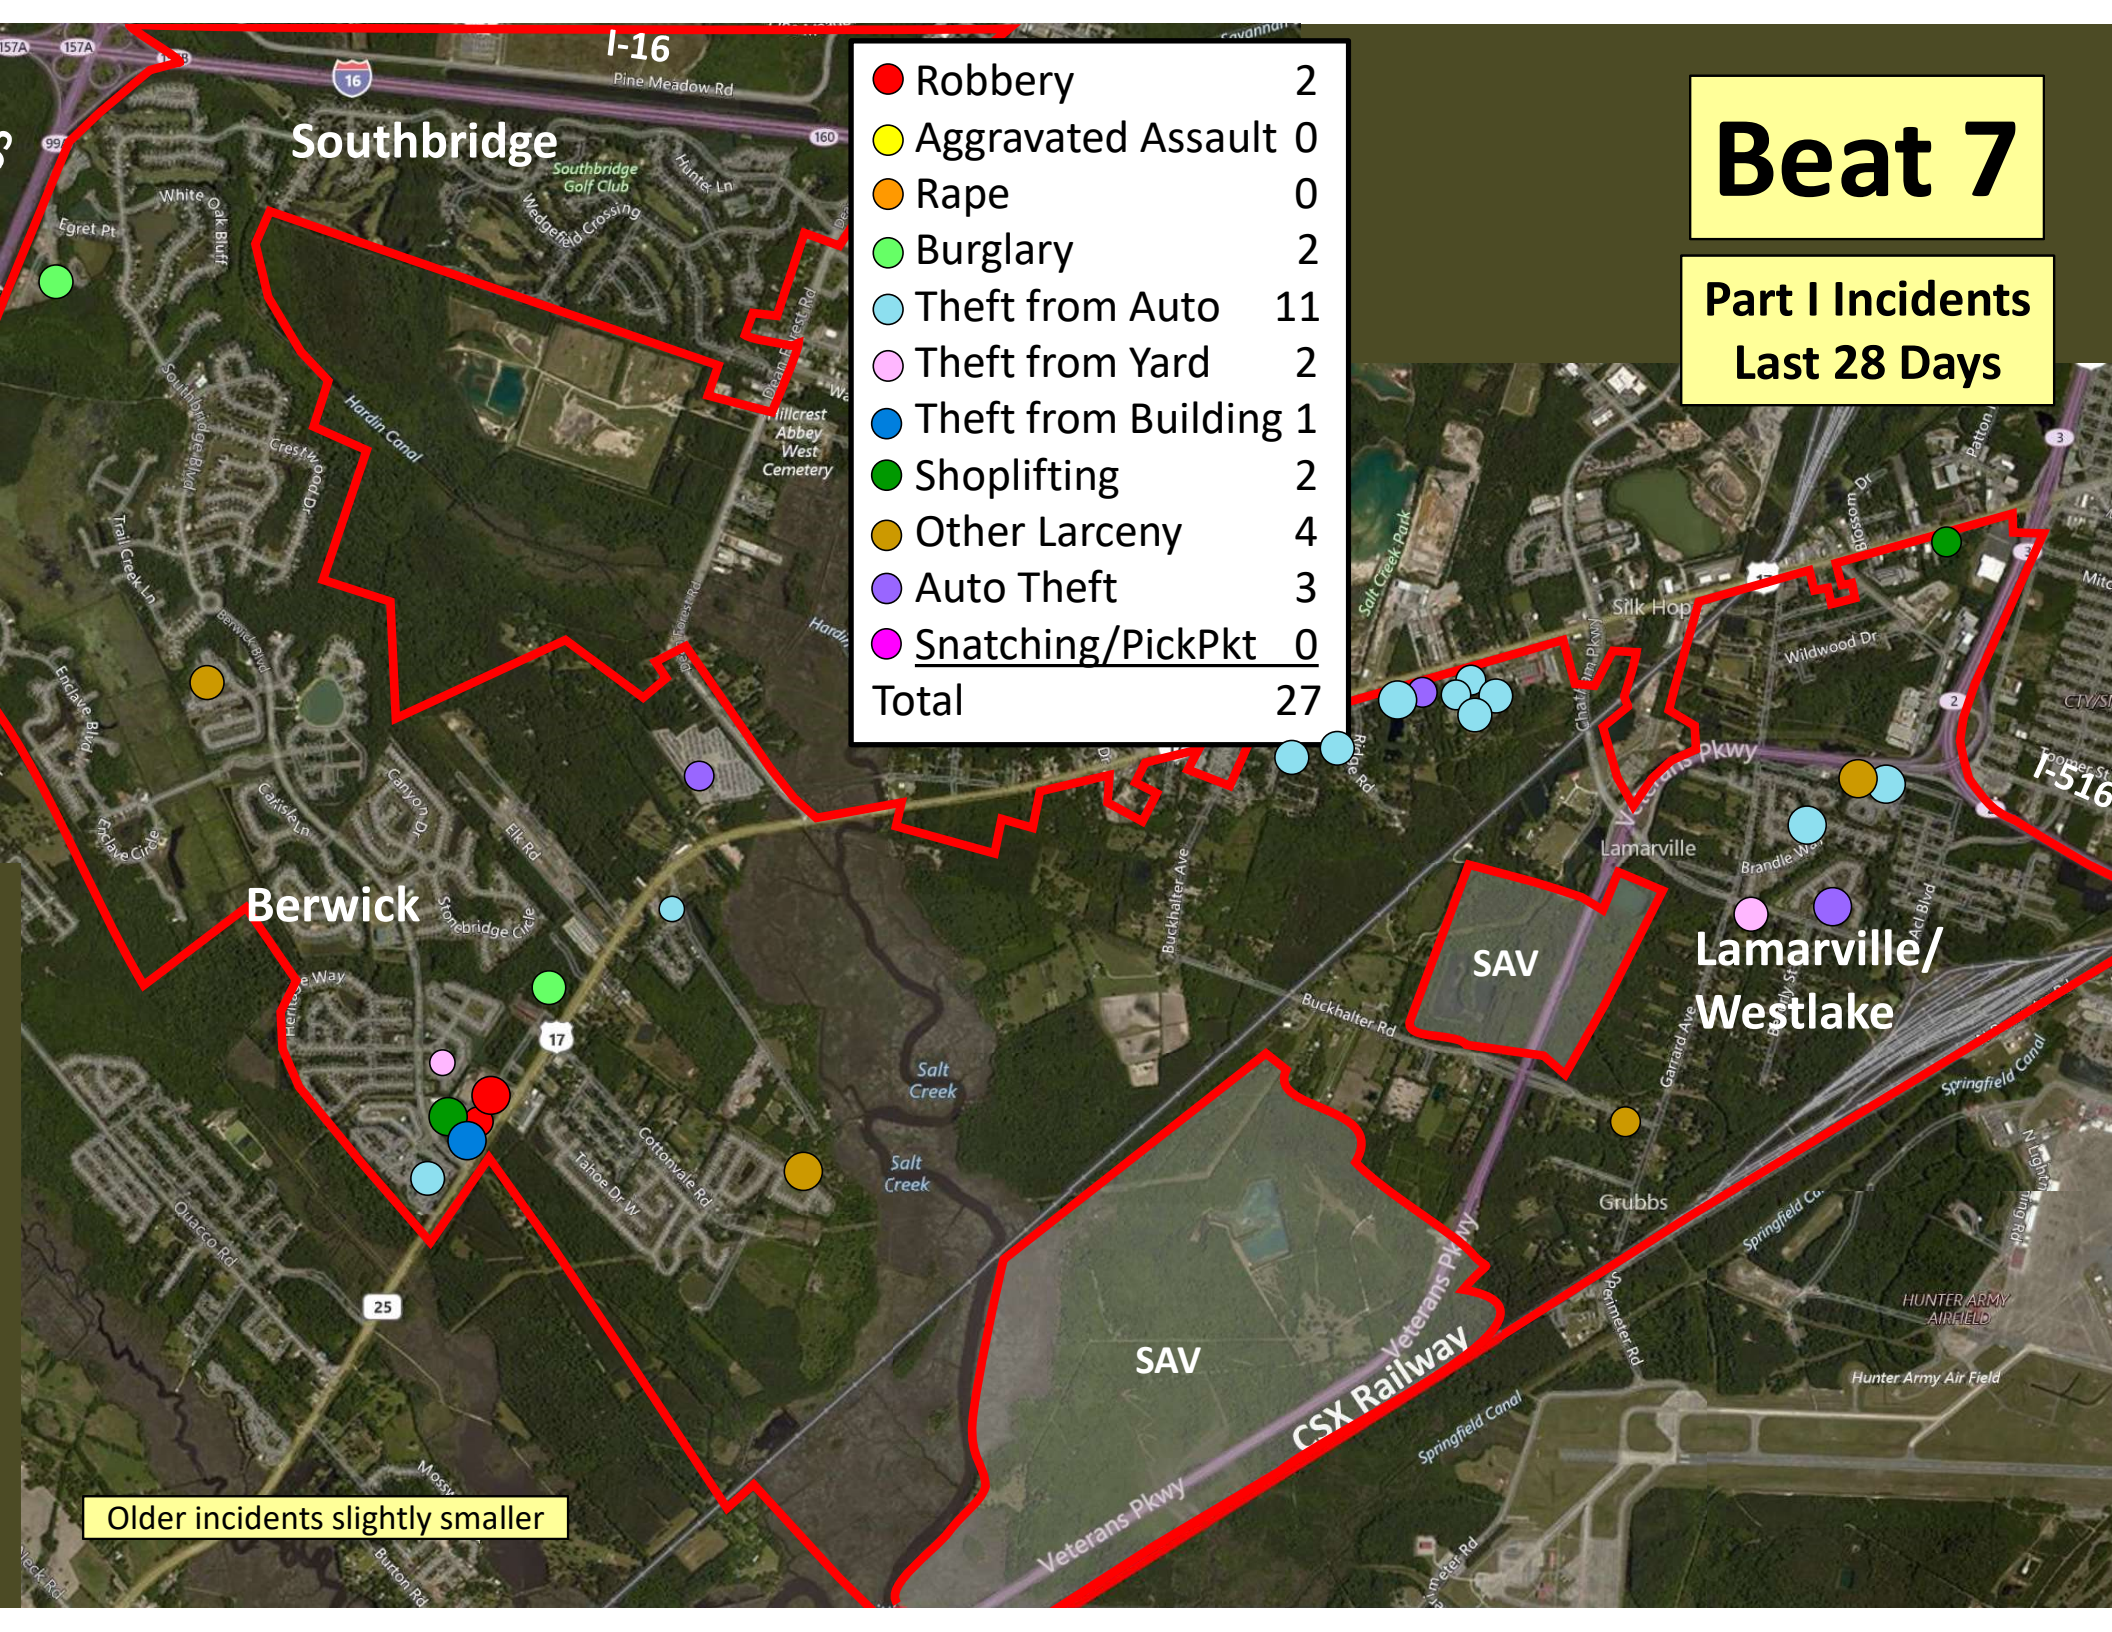

Beat 6

Part I Incidents
Last 28 Days

● Robbery	0
● Aggravated Assault	0
● Rape	0
● Burglary	0
● Theft from Auto	1
● Theft from Yard	3
● Theft from Building	0
● Shoplifting	0
● Other Larceny	0
● Auto Theft	0
● Snatching/PickPkt	0
Total	4

Older incidents slightly smaller

Beat 7

Part I Incidents
Last 28 Days

● Robbery	2
● Aggravated Assault	0
● Rape	0
● Burglary	2
● Theft from Auto	11
● Theft from Yard	2
● Theft from Building	1
● Shoplifting	2
● Other Larceny	4
● Auto Theft	3
● Snatching/PickPkt	0
Total	27

Older incidents slightly smaller

Beat 8

Part I Incidents Last 28 Days

Homicide	1
Robbery	1
Aggravated Assault	0
Rape	0
Burglary	1
Theft from Auto	6
Theft from Yard	1
Theft from Bldg	2
Shoplifting	22
Other Larceny	1
Auto Theft	8
Sudden Snatching	0
Total	43