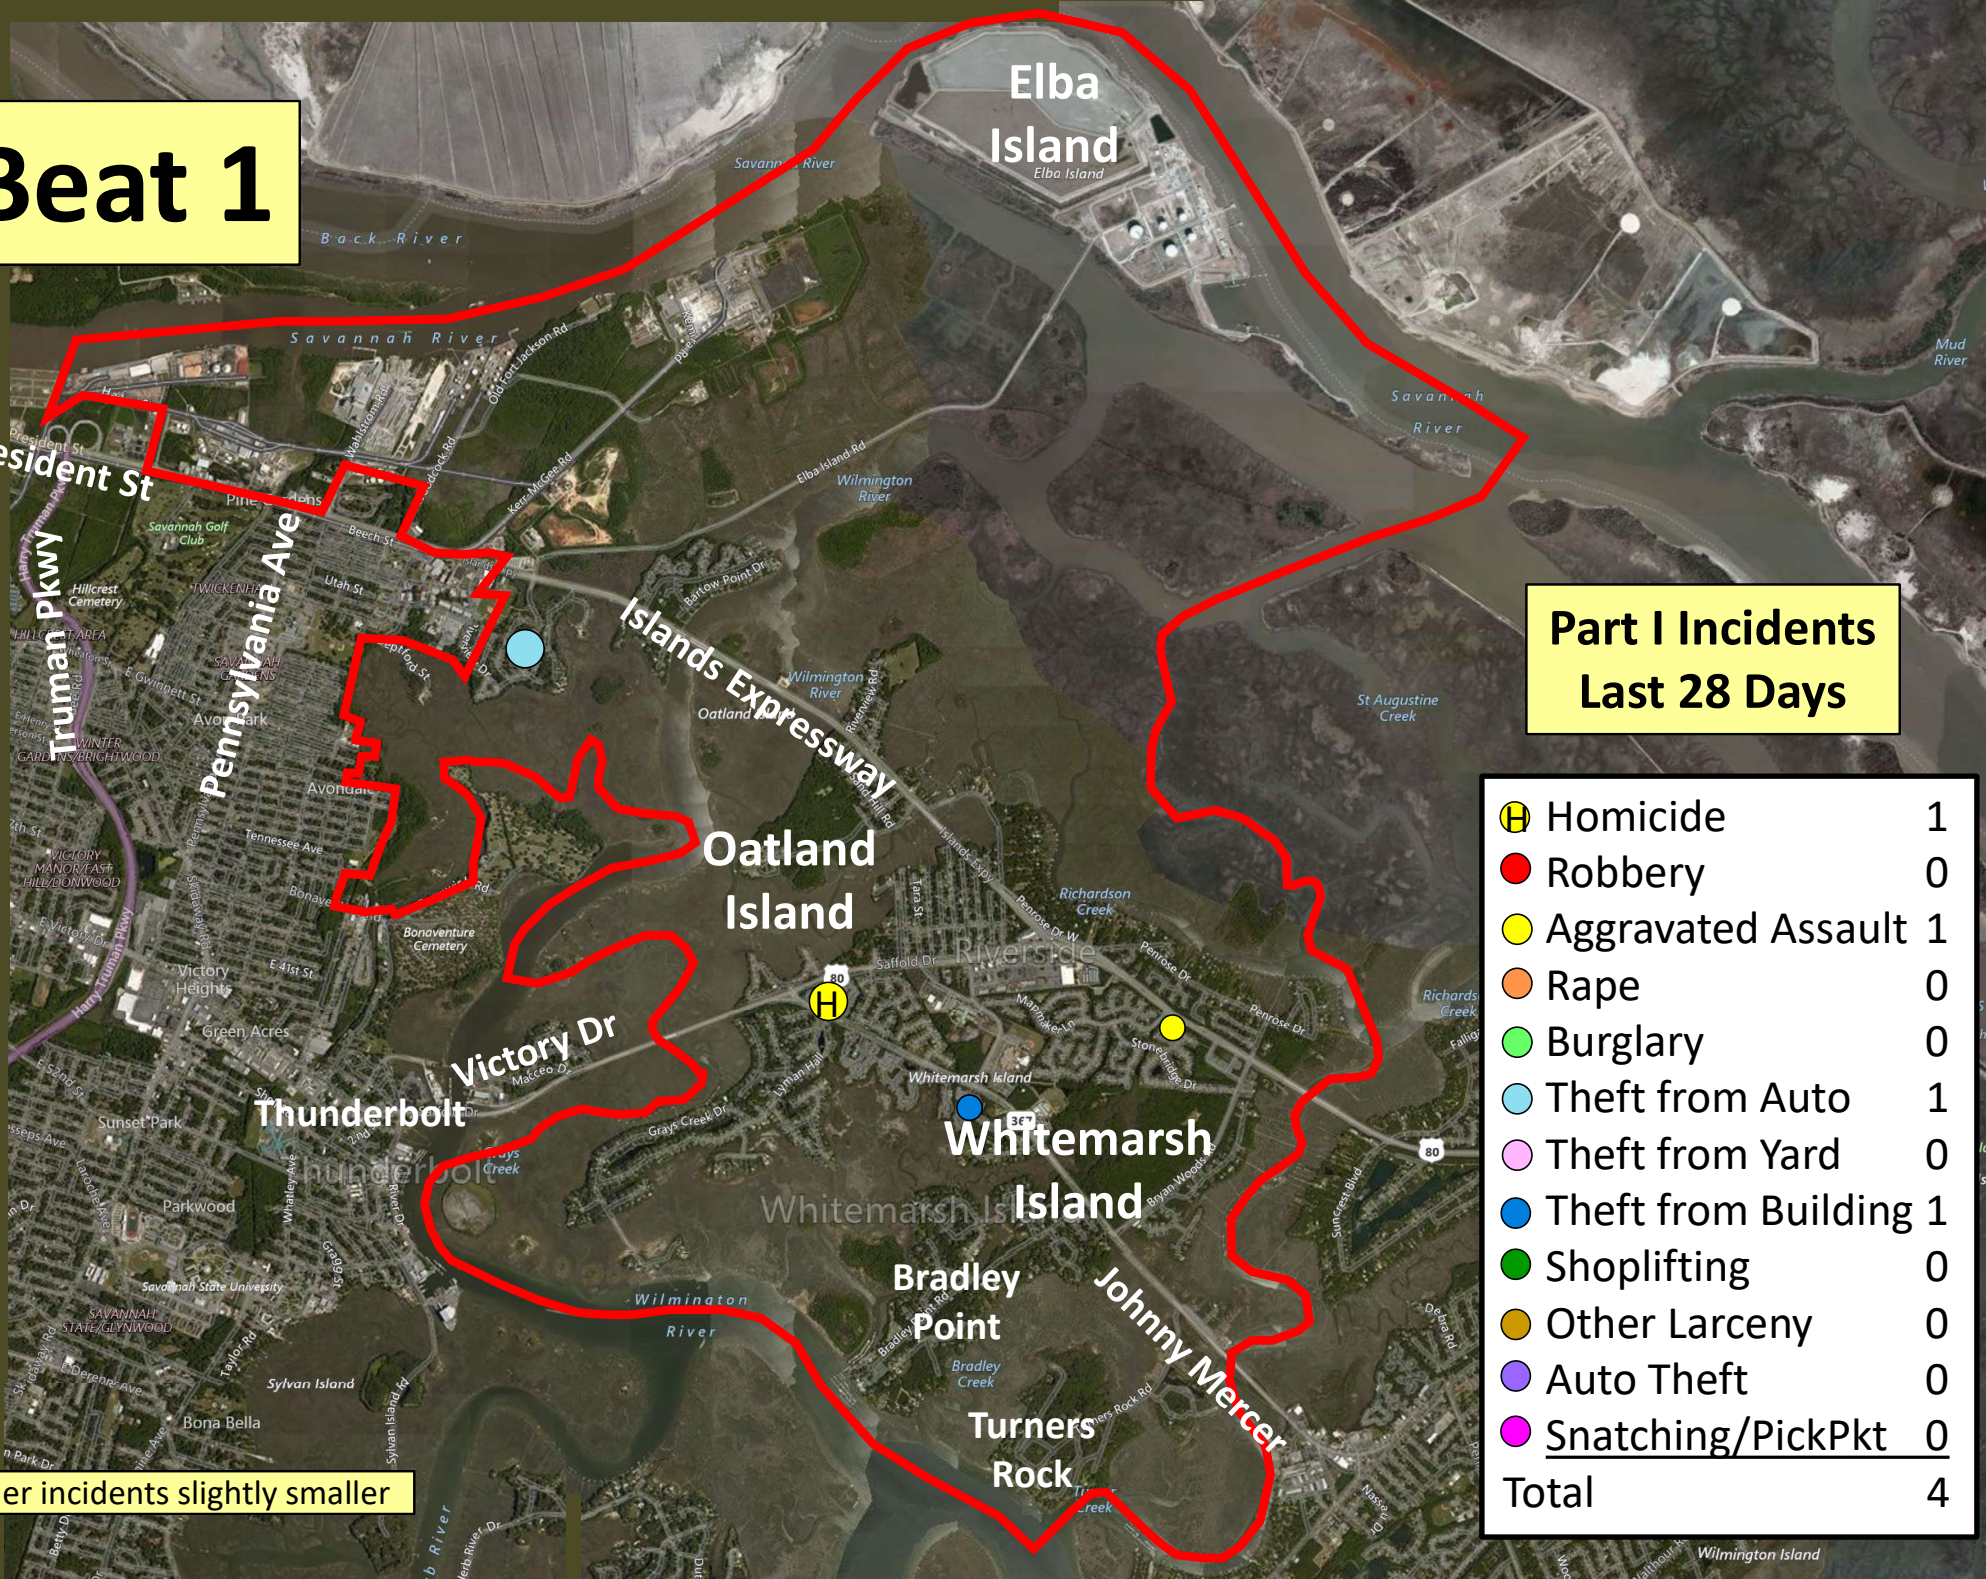

Beat 1

Part I Incidents Last 28 Days

 Homicide	1
 Robbery	0
 Aggravated Assault	1
 Rape	0
 Burglary	0
 Theft from Auto	1
 Theft from Yard	0
 Theft from Building	1
 Shoplifting	0
 Other Larceny	0
 Auto Theft	0
 Snatching/PickPkt	0
Total	4

Older incidents slightly smaller

Beat 2

Part I Incidents
Last 28 Days

Older incidents slightly smaller

● Robbery	1
● Aggravated Assault	2
● Rape	0
● Burglary	0
● Theft from Auto	0
● Theft from Yard	2
● Theft from Building	0
● Shoplifting	2
● Other Larceny	2
● Auto Theft	1
Total	11