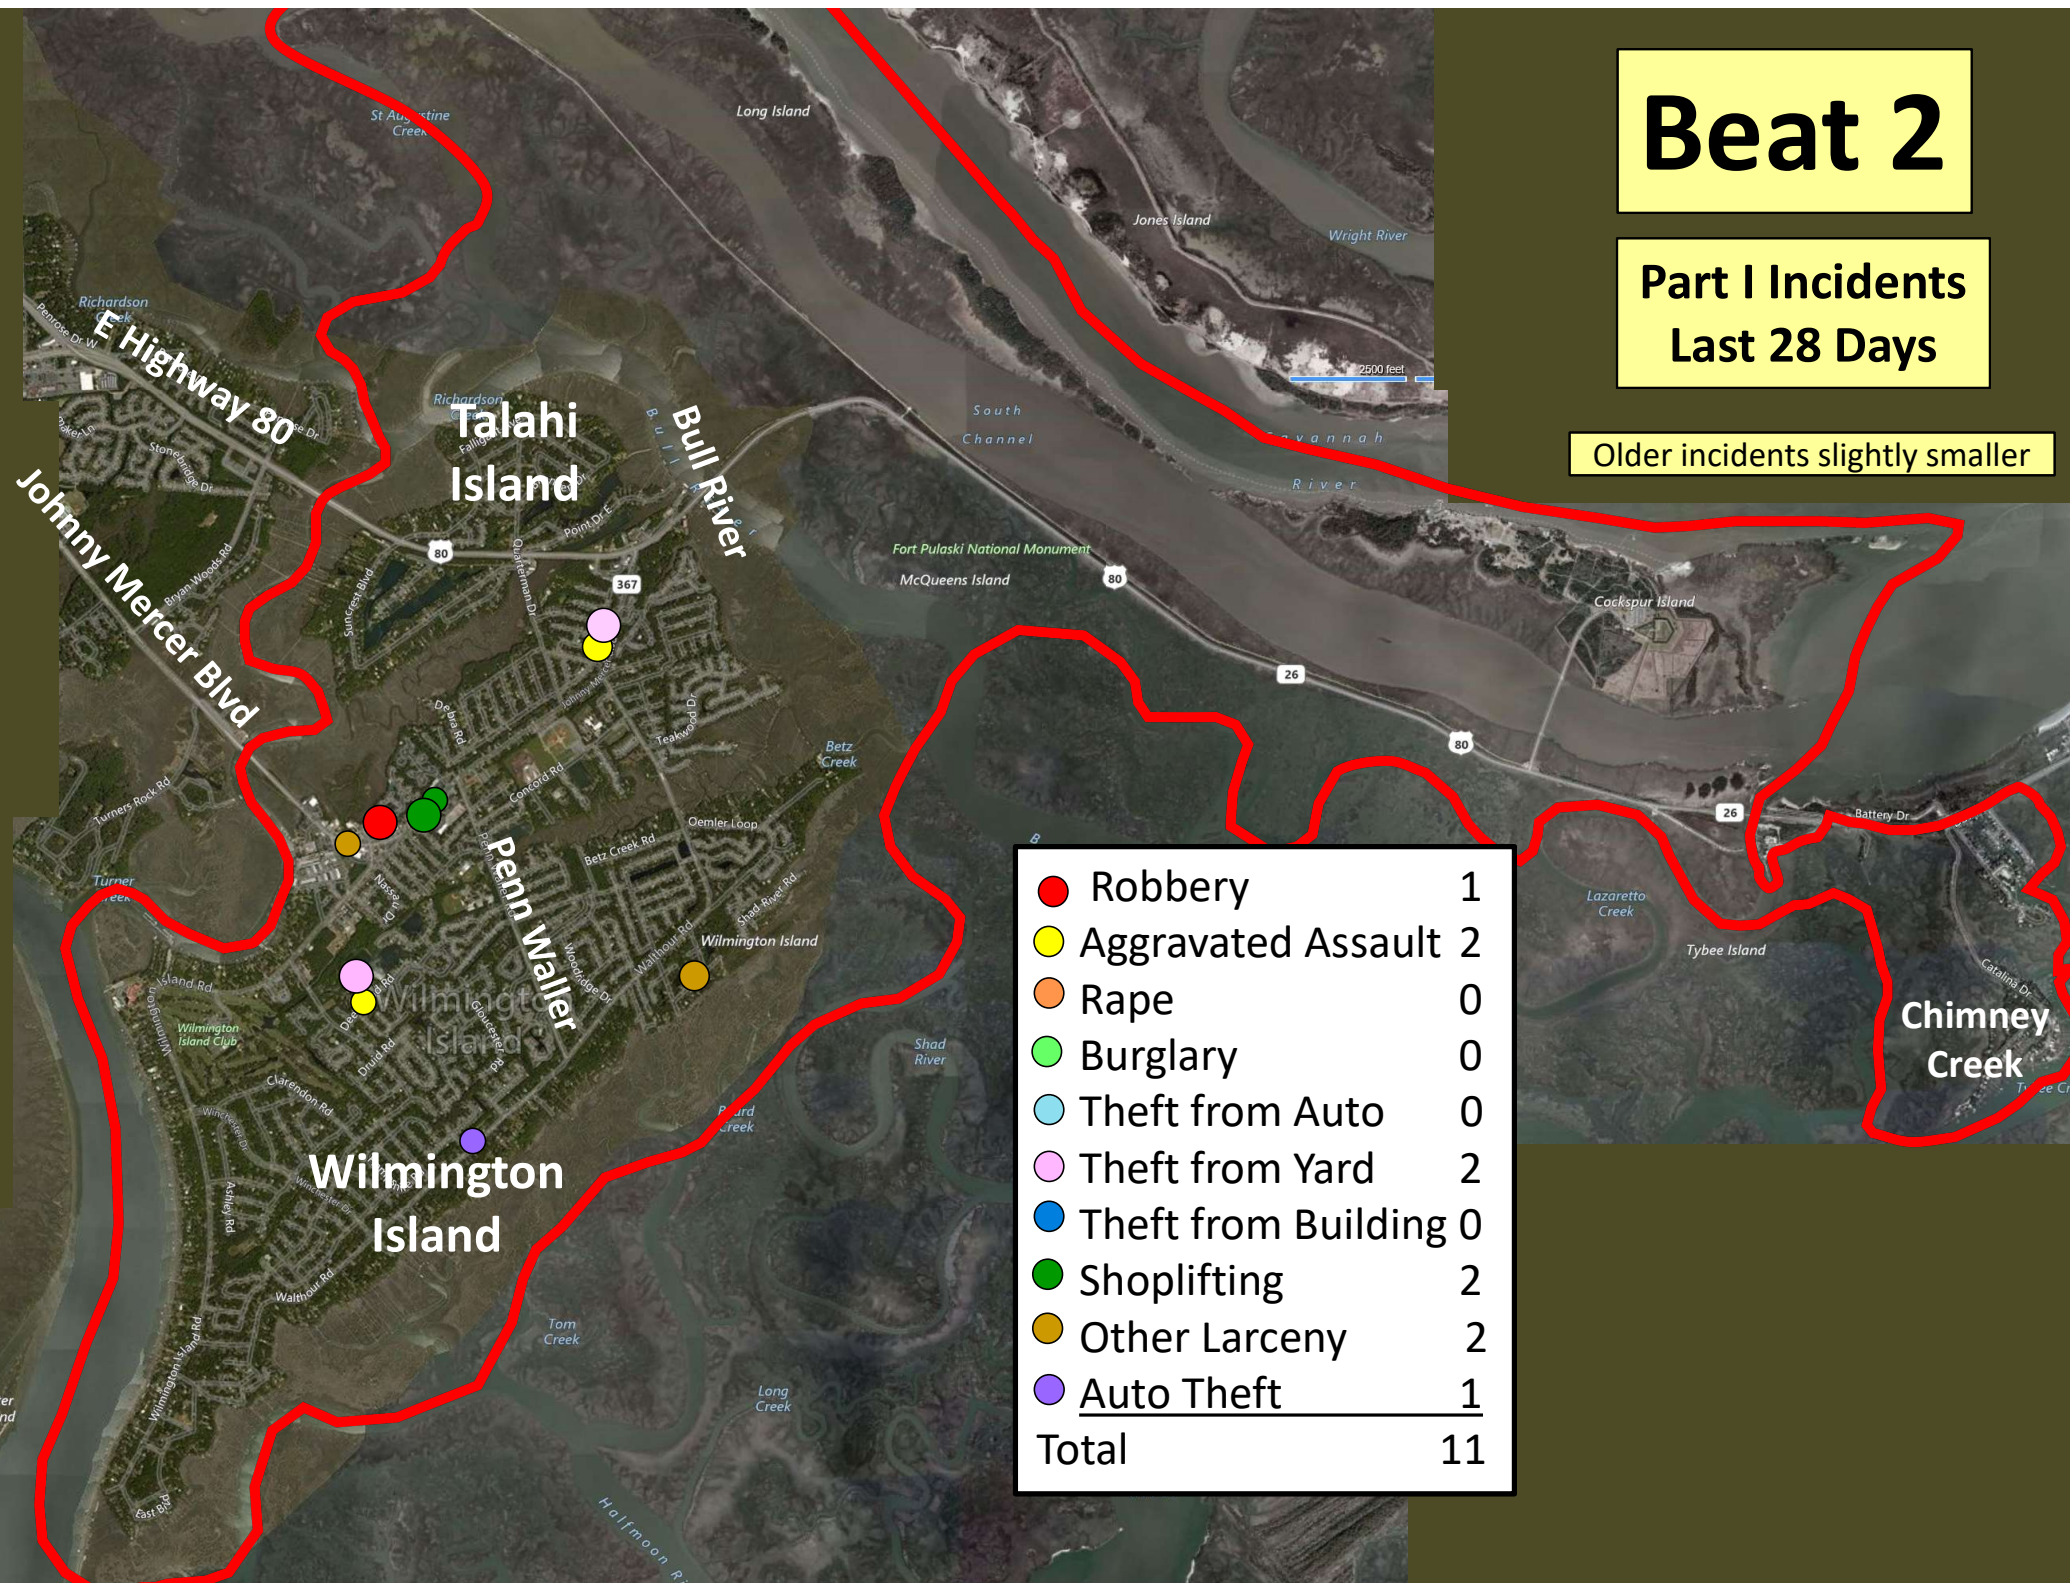

Beat 1

Part I Incidents Last 28 Days

 Homicide	1
 Robbery	0
 Aggravated Assault	1
 Rape	0
 Burglary	0
 Theft from Auto	1
 Theft from Yard	0
 Theft from Building	1
 Shoplifting	0
 Other Larceny	0
 Auto Theft	0
 Snatching/PickPkt	0
Total	4

Older incidents slightly smaller

Beat 2

Part I Incidents
Last 28 Days

Older incidents slightly smaller

● Robbery	1
● Aggravated Assault	2
● Rape	0
● Burglary	0
● Theft from Auto	0
● Theft from Yard	2
● Theft from Building	0
● Shoplifting	2
● Other Larceny	2
● Auto Theft	1
Total	11

Beat 3

● Robbery	0
● Aggravated Assault	1
● Rape	0
● Burglary	0
● Theft from Auto	5
● Theft from Yard	1
● Theft from Building	0
● Shoplifting	0
● Other Larceny	1
● Auto Theft	4
Total	12

Part I Incidents Last 28 Days