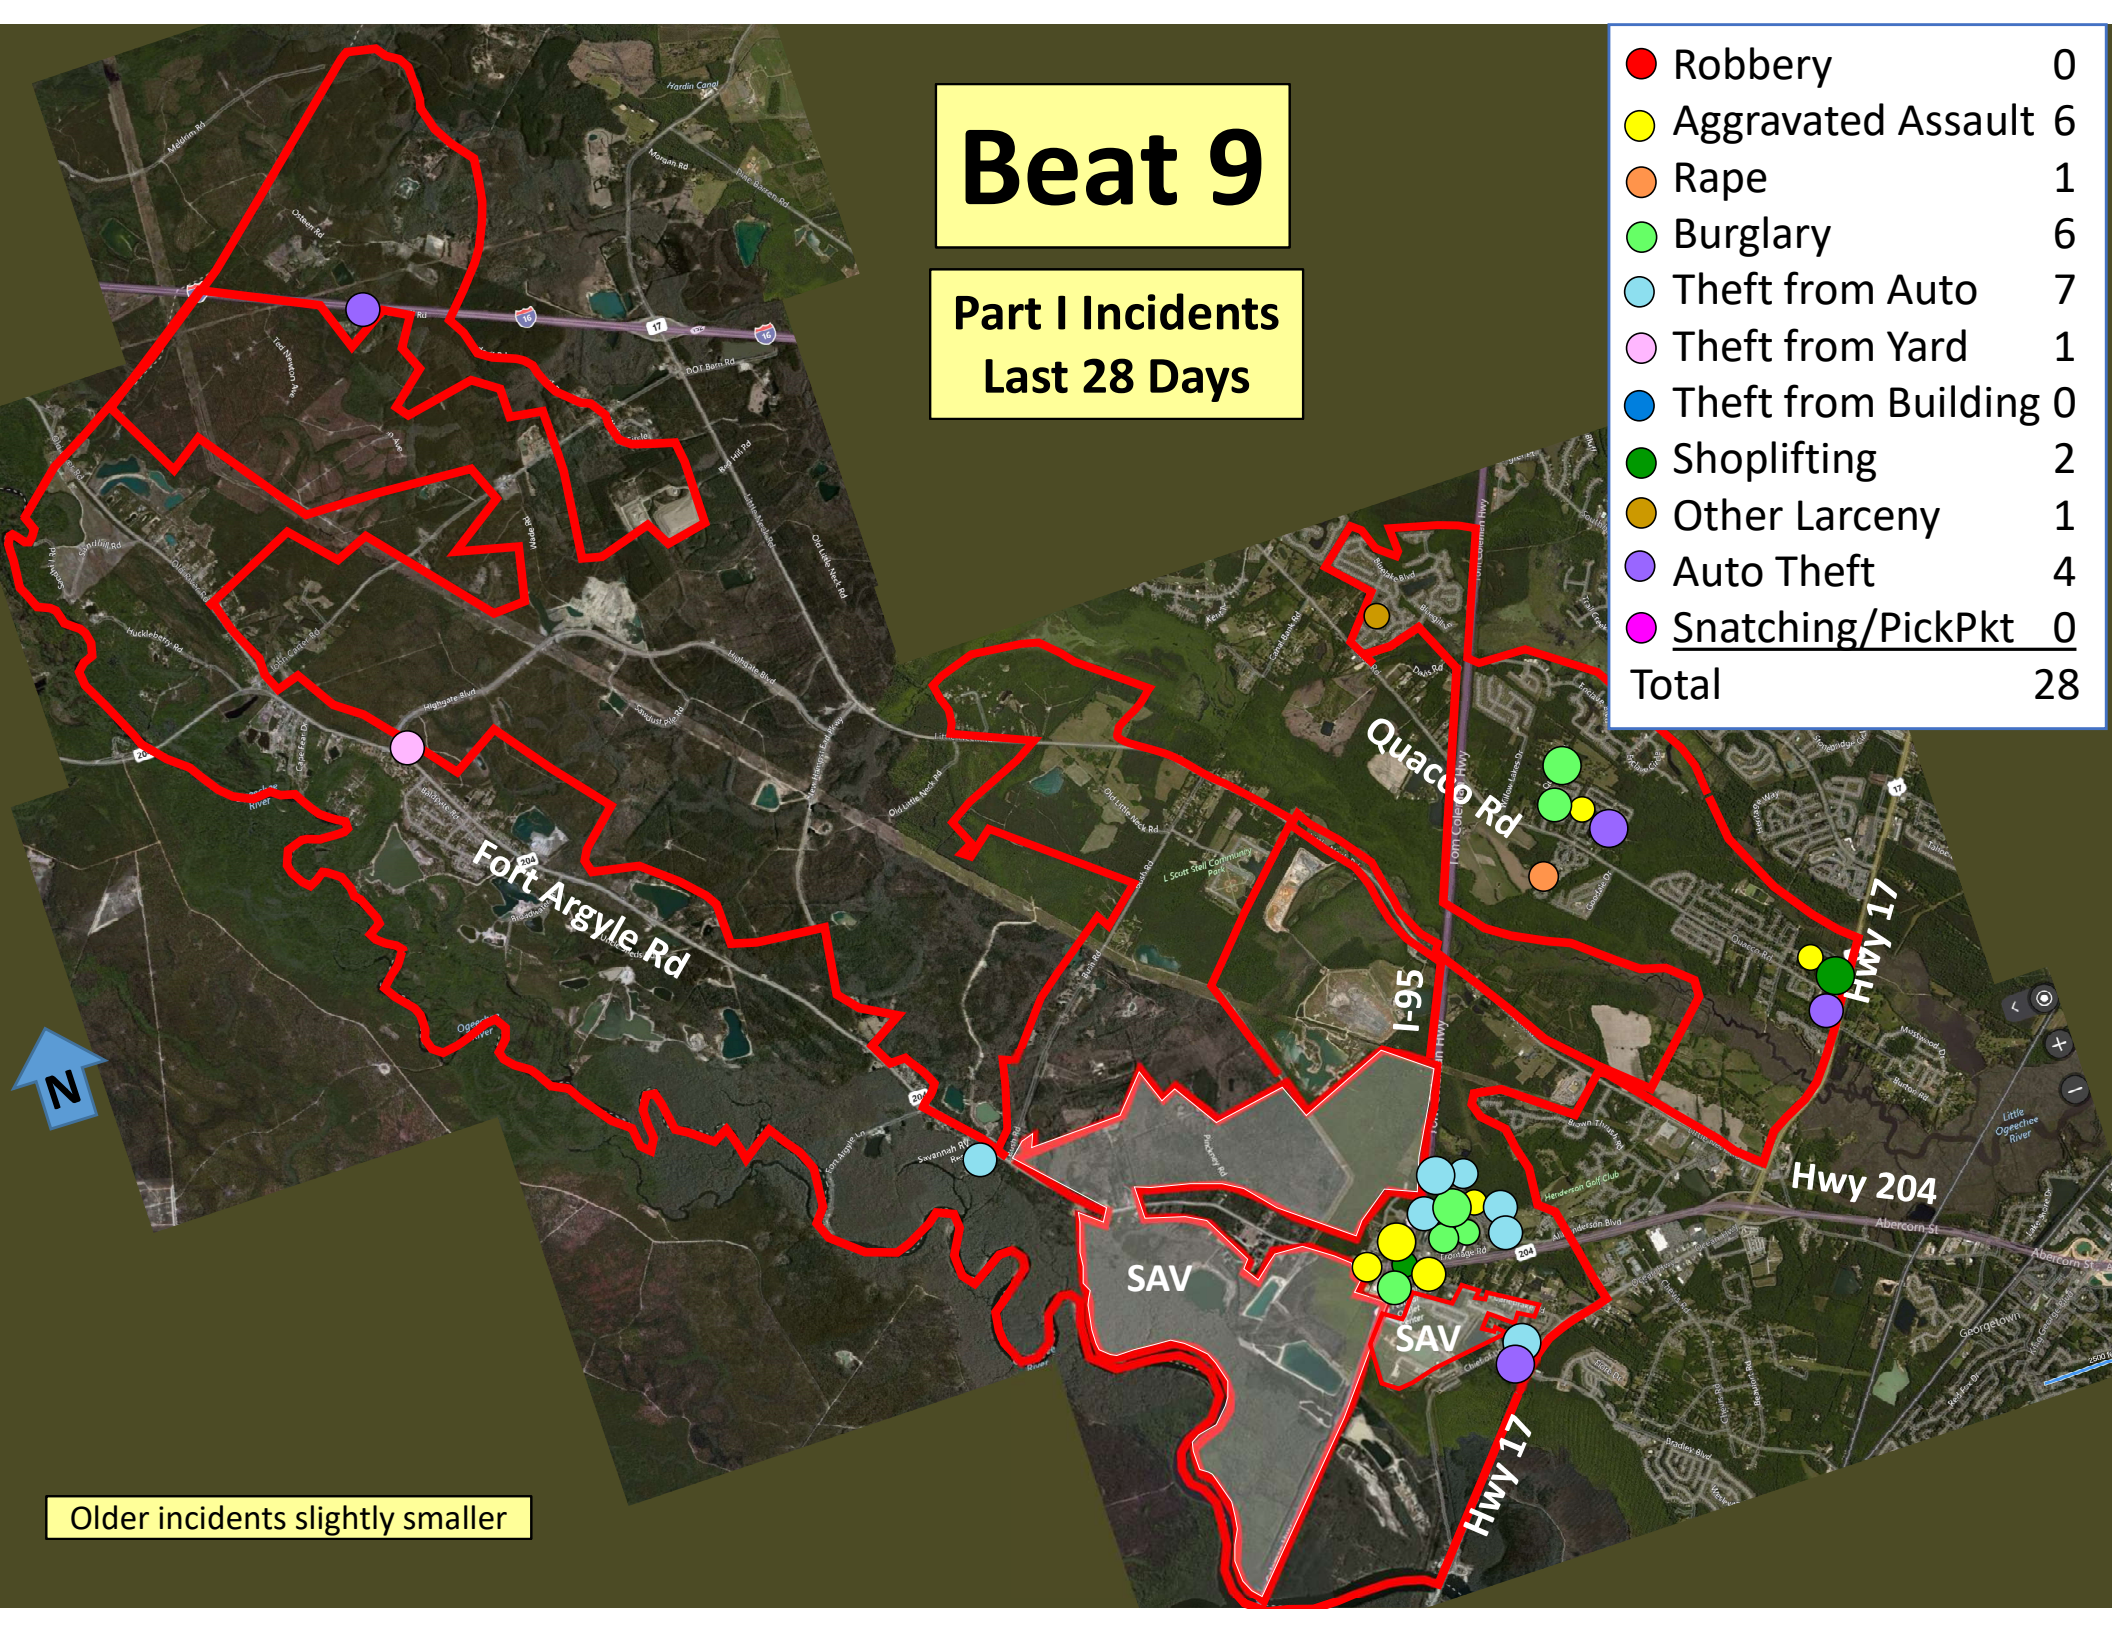

Older incidents slightly smaller

Beat 7

Part I Incidents
Last 28 Days

● Robbery	2
● Aggravated Assault	0
● Rape	0
● Burglary	2
● Theft from Auto	11
● Theft from Yard	2
● Theft from Building	1
● Shoplifting	2
● Other Larceny	4
● Auto Theft	3
● Snatching/PickPkt	0
Total	27

Older incidents slightly smaller

Beat 8

Part I Incidents Last 28 Days

Homicide	1
Robbery	1
Aggravated Assault	0
Rape	0
Burglary	1
Theft from Auto	6
Theft from Yard	1
Theft from Bldg	2
Shoplifting	22
Other Larceny	1
Auto Theft	8
Sudden Snatching	0
Total	43

Older incidents slightly smaller

Beat 9

Part I Incidents
Last 28 Days

● Robbery	0
● Aggravated Assault	6
● Rape	1
● Burglary	6
● Theft from Auto	7
● Theft from Yard	1
● Theft from Building	0
● Shoplifting	2
● Other Larceny	1
● Auto Theft	4
● Snatching/PickPkt	0
Total	28