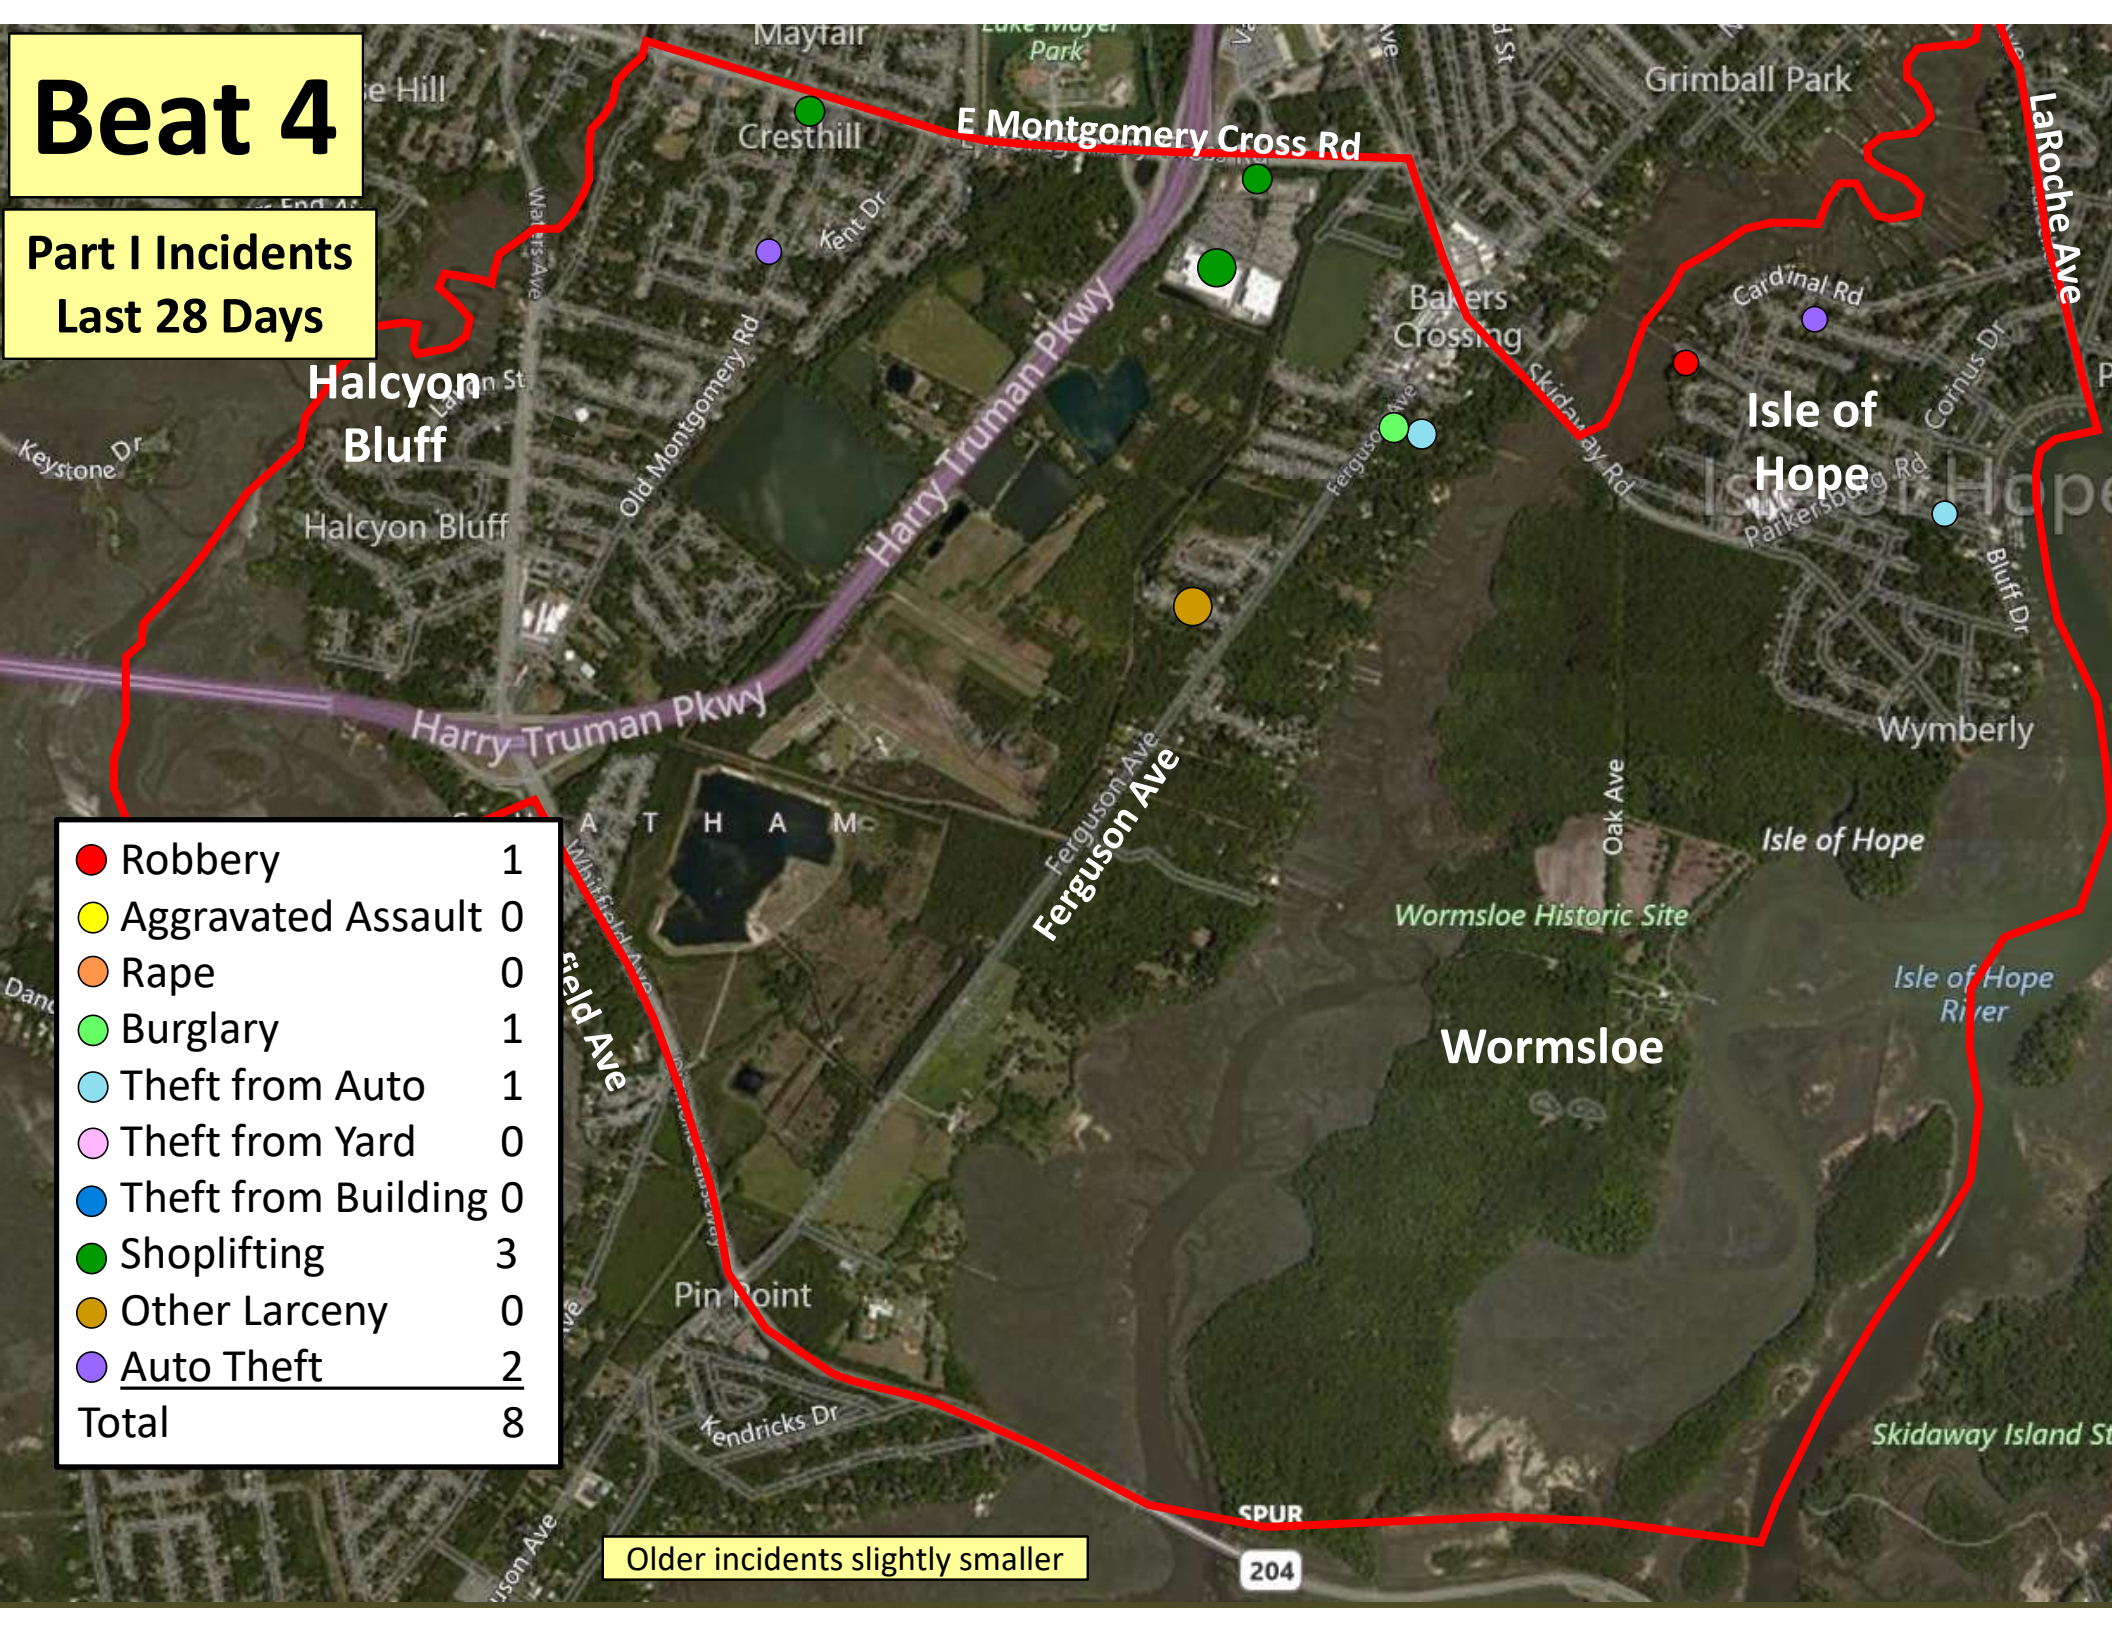

Beat 4

Part I Incidents
Last 28 Days

● Robbery	1
● Aggravated Assault	0
● Rape	0
● Burglary	1
● Theft from Auto	1
● Theft from Yard	0
● Theft from Building	0
● Shoplifting	3
● Other Larceny	0
● Auto Theft	2
Total	8

Older incidents slightly smaller