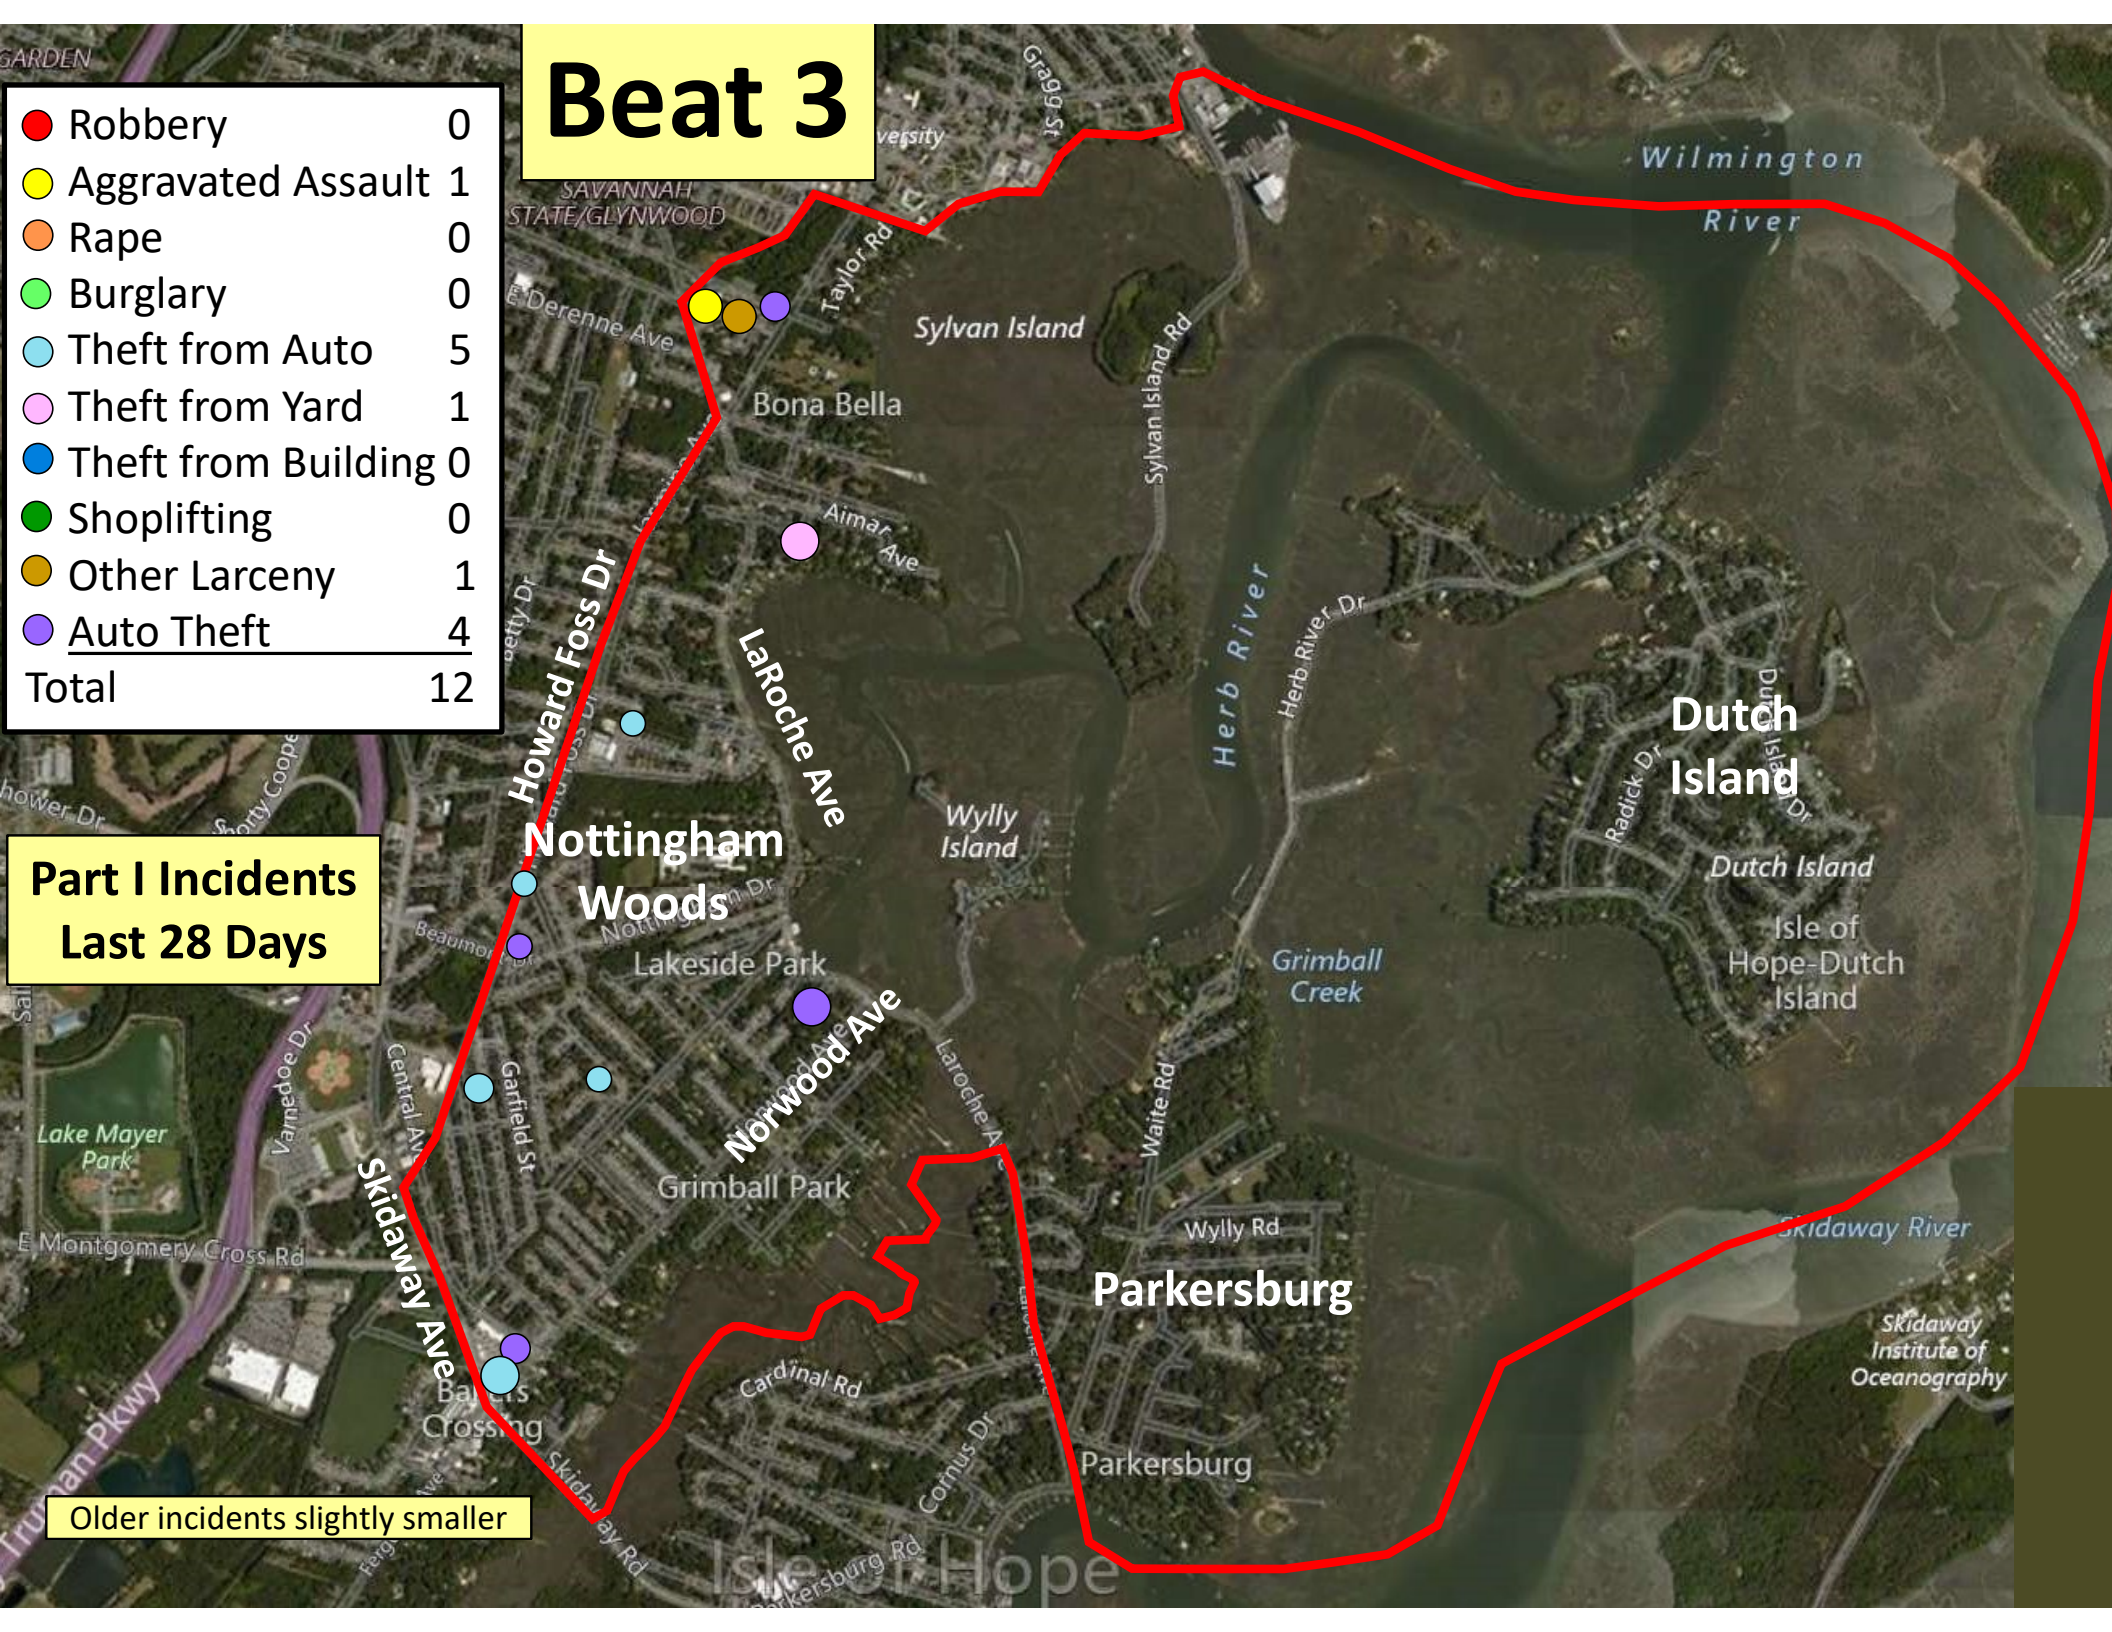

Beat 3

● Robbery	0
● Aggravated Assault	1
● Rape	0
● Burglary	0
● Theft from Auto	5
● Theft from Yard	1
● Theft from Building	0
● Shoplifting	0
● Other Larceny	1
● Auto Theft	4
Total	12

Part I Incidents Last 28 Days

Older incidents slightly smaller